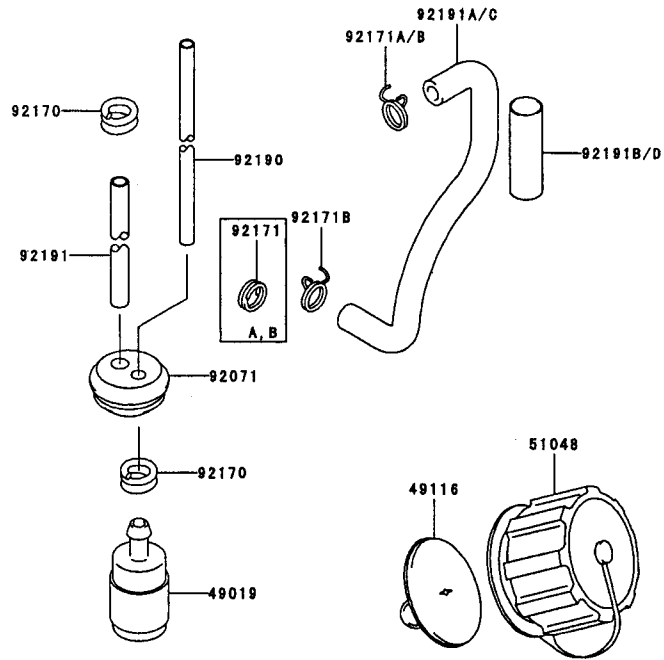

KTBL5600XA

FUEL TANK/FUEL VALVE

REF NO	PART NO	DESCRIPTION	AF70	BF70	CF70	DF70	NOTES
	TE56039XA	TANK-FUEL	1	1	1	1	
49019	TEX54C22XA	FILTER-FUEL	1	1	1	1	
49116	KT125819	BREATHER	1	1	1	1	
51048	TG34040	CAP ASSY-TANK	1	1	1	1	
92071	TG34042	GROMMET-FUEL TANK	1	1	1	1	
92170	TG34043	CLAMP-FUEL FILTER	2	2	2	2	
92171	TE56094	CLAMP	1	1			
92171A	TE56095	CLAMP	1	1			
92171B	TH26040	CLAMP			2	2	
92190	TE56096	TUBE 3X5X250	1	1	1	1	
92191	TE56097	TUBE 3X6X130	1	1	1	1	
92191A	TE56098	TUBE	1	1			
92191B	TE56099	TUBE 9X10X35	1	1			
92191C	TE56098XA	TUBE			1	1	
92191D	TE56099XA	TUBE 10X11X35			1	1	

REV 040729