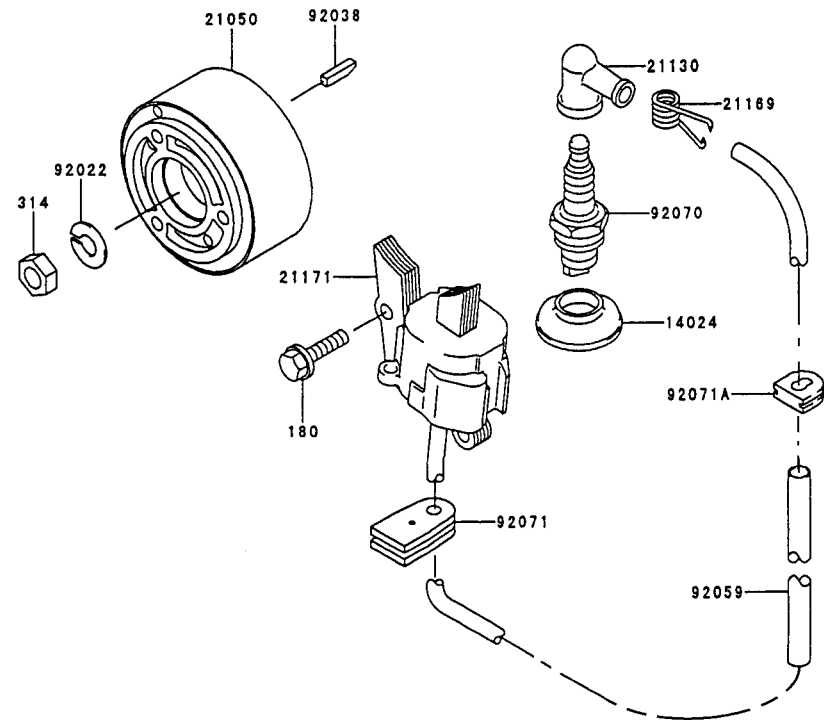

TEX54D-AF70 ~ TEX54D-DF70

ELECTRICAL EQUIPMENT

REF NO	PART NO	DESCRIPTION	AF70	BF70	CF70	DF70	NOTES
14024	TE56067X	COVER	1	1	1	1	
180	180B0520	BOLT 5X20	2	2	2	2	
21050	TE56054XA	FLYWHEEL	1	1	1	1	
21130/21169	KT12048	PLUG CAP ASSY	1	1	1	1	
21171	TE56055XA	COIL-IGNITION	1	1	1	1	
314	314R1000	NUT 10MM	1	1	1	1	
92022	TE56061	WASHER	1	1	1	1	
92038	TE56059	KEY	1	1	1	1	
92059	TE56063	TUBE	1	1	1	1	
92070	BPMP7A	SPARK PLUG-NGK	1	1	1	1	
92071	TA51033	GROMMET	1	1	1	1	
92071A	TE56083	GROMMET	1	1	1	1