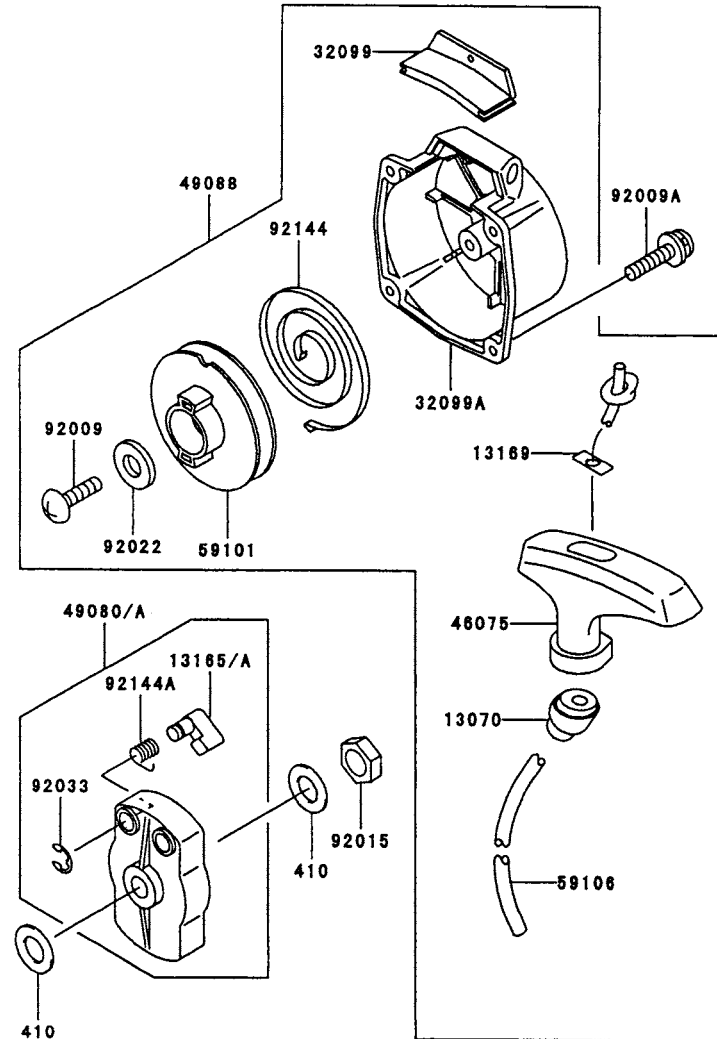

KTBL5600XA

TEX54D-AF70 ~ TEX54D-DF70

STARTER

REF NO	PART NO	DESCRIPTION	AF70	BF70	CF70	DF70	NOTES
13070	TE56110	GUIDE-ROPE	1	1	1	1	
13165	TE56070	PAWL-RECOIL	1	1	1		
13165A	TG28015	PAWL				1	
13169	TD18080-07	PLATE	1	1	1	1	
32099	TE56068-10	CASE-RECOIL	1	1	1	1	
32099A	TE56101	CASE-RECOIL	1	1	1	1	
410	410B1000	WASHER 10MM	2	2	2	2	
46075	TE56068-06	HANDLE-RECOIL	1	1	1	1	
49080	TE56069	PULLEY	1	1	1		
49080A	TE56069XA	PULLEY-STARTING				1	
49088	TE56100	RECOIL ASSY	1	1	1	1	
59101	TE56068-03	REEL-RECOIL	1	1	1	1	
59106	TE56068-05	ROPE	1	1	1	1	
92009	TE56068-01	SCREW-SPECIAL	1	1	1	1	
92009A	TE56068-11	SCREW	4	4	4	4	
92015	TE56074	NUT	1	1	1	1	
92022	TE56068-02	WASHER-SPECIAL	1	1	1	1	
92033	TD18084	RING-SNAP	1	1	1	1	
92144	TE56068-04	SPRING-RECOIL	1	1	1	1	
92144A	TE56071	SPRING-RECOIL	1	1	1	1