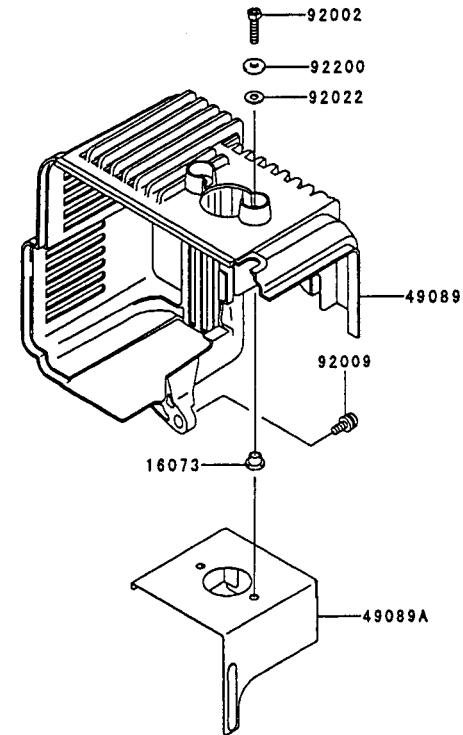

KTBL5600XA

TEX54D-AF70 ~ TEX54D-DF70

CARBURETOR

REF NO	PART NO	DESCRIPTION	AF70	BF70	CF70	DF70	NOTES
001	TF22C01	BODY ASSY-AIR PURGE	1	1	1	1	
002	TEX54DC02XA	BODY ASSY-PUMP	1	1	1	1	
006	TF22C05	COVER-PRIMER PUMP	1	1	1	1	
007	TEX54C07XA	VALVE ASSY-THROTTLE	1	1	1	1	
008	TF22C07	SWIVEL ASSY	1	1	1	1	
009	TF22C08	VALVE-INLET NEEDLE	1	1	1	1	
010	TF22C10	GASKET-METERING DIAPHRAGM	1	1	1	1	
011	TEX54C11XA	GASKET-PUMP	1	1	1	1	
012	TF22C13	DIAPHRAGM-PUMP	1	1	1	1	
013	TF22C14	DIAPHRAGM ASSY-METERING	1	1	1	1	
014	TEX54C14XA	SCREW-IDLE ADJUST	1	1	1	1	
015	TF22C19	SCREW-COLLAR THROTTLE	2	2	2	2	
016	TF22C20	SCREW-METERING LEVER PIN	1	1	1	1	
017	TF22C18	SCREW-COVER	4	4	4	4	
019	TF22C21	SPRING-METERING LEVER	1	1	1	1	
020	TEX54C20XA	JET-MAIN KIT	1	1	1	1	
023	TF22C23	SCREEN-FUEL INLET	1	1	1	1	
024	TF22C24	PIN-METERING LEVER	1	1	1	1	
025	TF22C26	LEVER-METERING	1	1	1	1	
026	TF22C27	BRACKET-CABLE	1	1	1	1	
027	TF22C28	VALVE-CHECK	1	1	1	1	
028	TF22C29	PRIMER-BULB	1	1	1	1	
11060A	TE56034XP-01	GASKET	1	1	1	1	
11060B	TE56034XA-02	GASKET	1	1	1	1	
11060C	TE56034XA-03	GASKET	1	1	1	1	
11061A	TE56034XA-05	GASKET	1	1	1	1	
120	120W0616	BOLT-SOCKET	2	2	2	2	
12021	TE56084	VALVE ASSY-REED	1	1	1	1	
13271	TE56085	PLATE	1	1	1	1	
15003	TEX54C00-XA	CARBURETOR ASSY	1	1	1	1	
233	233B0520	SCREW 5X20	3	3	3	3	
CRK	TEX54XA-CRK	CARBURETOR KIT					
GDK	TEX54XA-GDK	GASKET/DIAPHRAGM KIT					

KTBL5600XA

CONTROL EQUIPMENT

REF NO	PART NO	DESCRIPTION	AF70	BF70	CF70	DF70	NOTES
54012A	TE56102	CABLE-THROTTLE	1	1	1	1	

REV 040729

TEX54D-AF70 ~ TEX54D-DF70

COOLING EQUIPMENT

REF NO	PART NO	DESCRIPTION	AF70	BF70	CF70	DF70	NOTES
16073	TH23009	INSULATOR	1	1	1	1	
49089	TE56081	SHROUD-ENGINE	1	1	1	1	
49089A	TE56106	SHROUD-ENGINE	1	1	1	1	
92002	TF22042	BOLT	1	1	1	1	
92009	TE56082	SCREW	1	1	1	1	
92022	KT125824	WASHER-TANK	2	2	2	2	
92200	TG25110	WASHER 5.5X23.8X2.0	2	2	2	2	