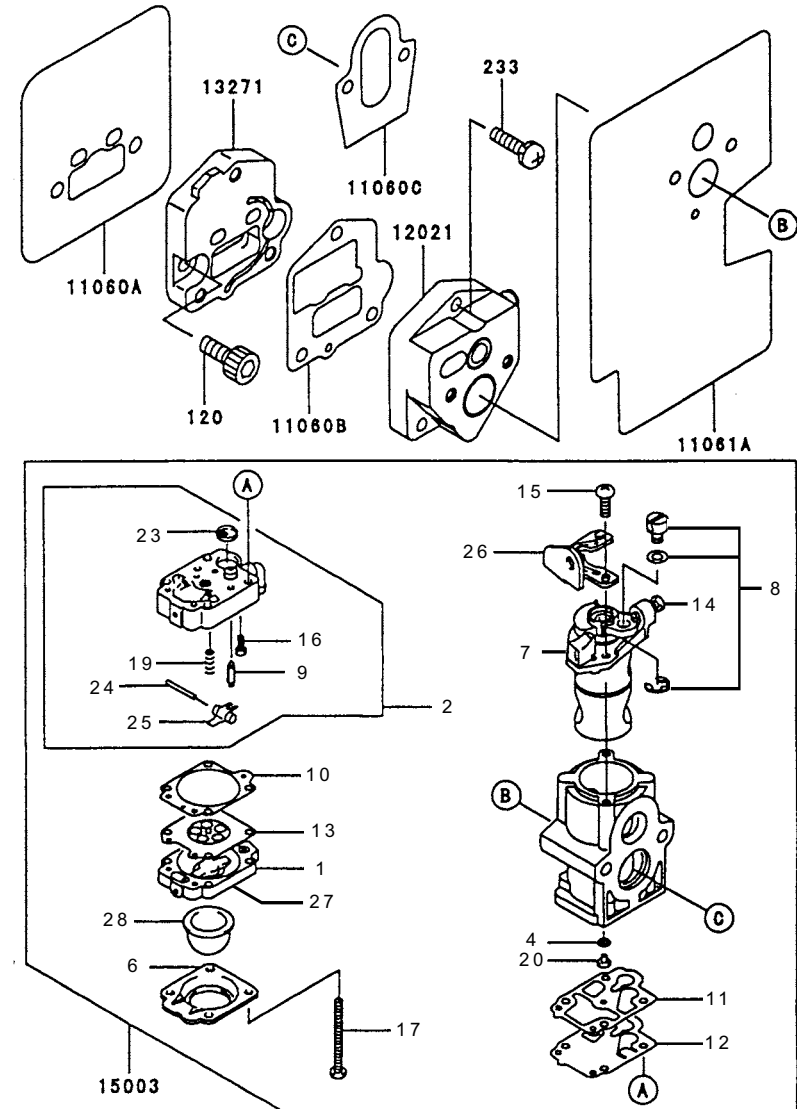

KTBL5600XA

TEX54D-AF70 ~ TEX54D-DF70

CARBURETOR

REF NO	PART NO	DESCRIPTION	AF70	BF70	CF70	DF70	NOTES
001	TF22C01	BODY ASSY-AIR PURGE	1	1	1	1	
002	TEX54DC02XA	BODY ASSY-PUMP	1	1	1	1	
006	TF22C05	COVER-PRIMER PUMP	1	1	1	1	
007	TEX54C07XA	VALVE ASSY-THROTTLE	1	1	1	1	
008	TF22C07	SWIVEL ASSY	1	1	1	1	
009	TF22C08	VALVE-INLET NEEDLE	1	1	1	1	
010	TF22C10	GASKET-METERING DIAPHRAGM	1	1	1	1	
011	TEX54C11XA	GASKET-PUMP	1	1	1	1	
012	TF22C13	DIAPHRAGM-PUMP	1	1	1	1	
013	TF22C14	DIAPHRAGM ASSY-METERING	1	1	1	1	
014	TEX54C14XA	SCREW-IDLE ADJUST	1	1	1	1	
015	TF22C19	SCREW-COLLAR THROTTLE	2	2	2	2	
016	TF22C20	SCREW-METERING LEVER PIN	1	1	1	1	
017	TF22C18	SCREW-COVER	4	4	4	4	
019	TF22C21	SPRING-METERING LEVER	1	1	1	1	
020	TEX54C20XA	JET-MAIN KIT	1	1	1	1	
023	TF22C23	SCREEN-FUEL INLET	1	1	1	1	
024	TF22C24	PIN-METERING LEVER	1	1	1	1	
025	TF22C26	LEVER-METERING	1	1	1	1	
026	TF22C27	BRACKET-CABLE	1	1	1	1	
027	TF22C28	VALVE-CHECK	1	1	1	1	
028	TF22C29	PRIMER-BULB	1	1	1	1	
11060A	TE56034XP-01	GASKET	1	1	1	1	
11060B	TE56034XA-02	GASKET	1	1	1	1	
11060C	TE56034XA-03	GASKET	1	1	1	1	
11061A	TE56034XA-05	GASKET	1	1	1	1	
120	120W0616	BOLT-SOCKET	2	2	2	2	
12021	TE56084	VALVE ASSY-REED	1	1	1	1	
13271	TE56085	PLATE	1	1	1	1	
15003	TEX54C00-XA	CARBURETOR ASSY	1	1	1	1	
233	233B0520	SCREW 5X20	3	3	3	3	
CRK	TEX54XA-CRK	CARBURETOR KIT					
GDK	TEX54XA-GDK	GASKET/DIAPHRAGM KIT					