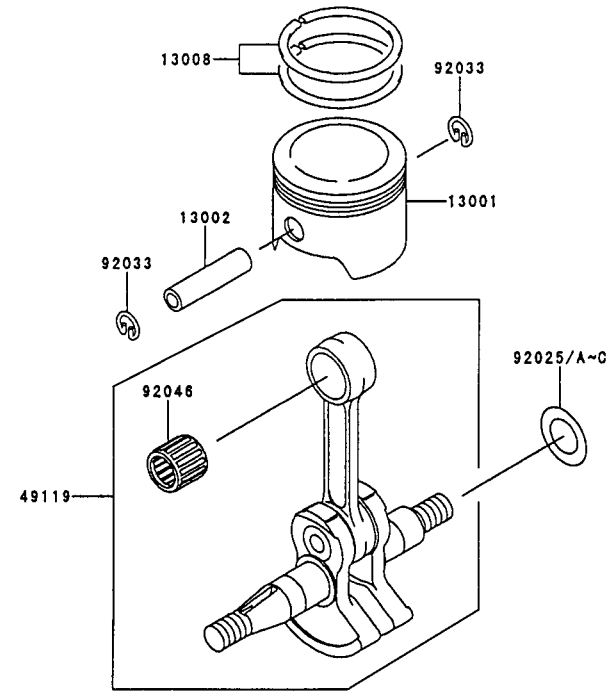

TEX54D-AF70 ~ TEX54D-DF70

PISTON/CRANKSHAFT

REF NO	PART NO	DESCRIPTION	AF70	BF70	CF70	DF70	NOTES
13001	TE56018X	PISTON	1	1	1	1	
13002	TE56020	PIN-PISTON	1	1	1	1	
13008	TA51007	PISTON RING SET	1	1	1	1	
49119	TE56022XA	CRANKSHAFT ASSY	1	1	1	1	
92025/A/B/C	KT28038	SHIM A/B/C/D	A/R	A/R	A/R	A/R	
92033	KT30208	RING-SNAP	2	2	2	2	
92046	KT30212A	BEARING-NEEDLE	1	1	1	1