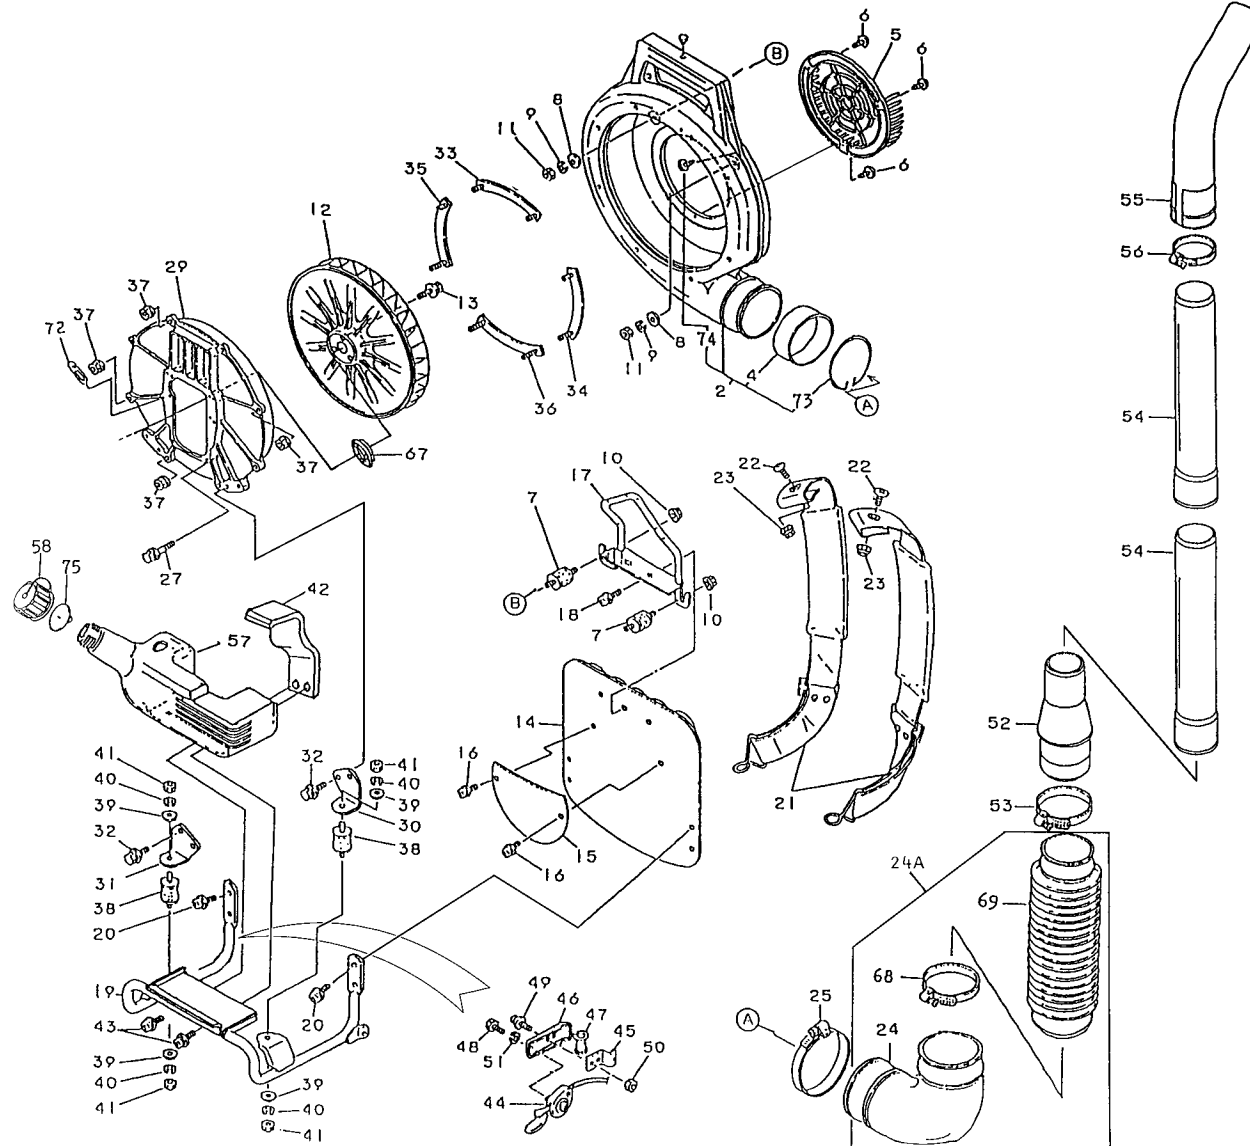

KTBL5600XA

TEX54D-AF70 ~ TEX54D-DF70

BODY

KTBL5600XA

TEX54D-AF70 ~ TEX54D-DF70

BODY

REF NO	PART NO	DESCRIPTION	QTY	NOTES
02	560002A	FAN CASE W/WIRE	1	
04	560004	COLLAR	1	
05	560005	SCREEN-AIR SUCTION	1	
06	560006	SCREW-TAPPING 5X12	3	
07	560007	RUBBER CUSHION-UPPER	2	
08	560008	WASHER 6MM	2	
09	461F0600	WASHER-SPRING 6MM	4	
10	KK3032	NUT-SQUARE 6MM	2	
11	311B0600	NUT 6MM	2	
12	560012A	FAN	1	
13	B06X30W	BOLT W/WASHERS 6X30	3	
14	560014	PAD-KNAPSACK	1	
15	560015	PLATE-CUSHION PAD	1	
16	560016	SCREW W/WASHER 5X12	2	
17	560017	FRAME-UPPER	1	
18	560016	SCREW W/WASHER 5X12	1	
19	560019X	FRAME-LOWER	1	
20	242B0514	SCREW 5X14	4	
21	560021	STRAP-KNAPSACK	2	
22	KK3031	SCREW-TRUSS 6X15	2	
23	KK3032	NUT-SQUARE 6MM	2	
24	560024	PIPE-ELBOW	1	
24A	560024A	ELBOW PIPE SET		
25	560025	BAND #100	1	
27	560027X	BOLT/WASHER 6X45	4	
29	560029X	BASE-ENGINE	1	
30	560030A	SUPPORT-RIGHT	1	
31	560031A	SUPPORT-LEFT	1	
32	B06X14W	BOLT W/WASHER 6X14	4	
33	560033	BOLT-SETTING	1	
34	560034	BOLT-SETTING	1	
35	560035	BOLT-SETTING	1	

BODY

REF NO	PART NO	DESCRIPTION	QTY	NOTES
36	560036	BOLT-SETTING	1	
37	KK3032	NUT-SQUARE 6MM	8	
38	560038	CUSHION-RUBBER	2	
39	FW006	WASHER 6MM	4	
40	461F0600	WASHER-SPRING 6MM	4	
41	311B0600	NUT 6MM	4	
42	560042X	BRACKET-FUEL TANK	1	
43	B06X14W	BOLT W/WASHER 6X14	2	
44	560044	LEVER-THROTTLE	1	
44-1	KK3040-01	SCREW	1	
44-2	KK3040-02	SPRING	1	
45	560045	BRACKET-LEVER A	1	
46	560046	BRACKET-LEVER B	1	
47	560047	SLEEVE	1	
48	180B0612	BOLT 6X12	1	
49	242B0514	SCREW 5X14	2	
50	311B0500	NUT 5MM	2	
51	461F0600	WASHER-SPRING 6MM	4	
52	560052A	PIPE-SWIVEL	1	
53	560053	CLAMP-WIRE #83	1	
54	560054	PIPE-EXTENSION	2	
55	560055	PIPE-CURVED	1	
56	560056	CLAMP-CURVED PIPE	1	
57	TE56039XA	TANK-FUEL	1	
58	TG34040	CAP ASSY-TANK	1	
67	560067X	SPACER-FAN	1	
68	550131	CLAMP-FLEX HOSE B	1	
69	560069A	PIPE-FLEX	1	
72	560072X	CLAMP-LEAD WIRE	1	
73	560073	RING-SPACER		
74	560074X	SCREW-TAPPING 3X8	1	
75	KT125819	BREATHING	1