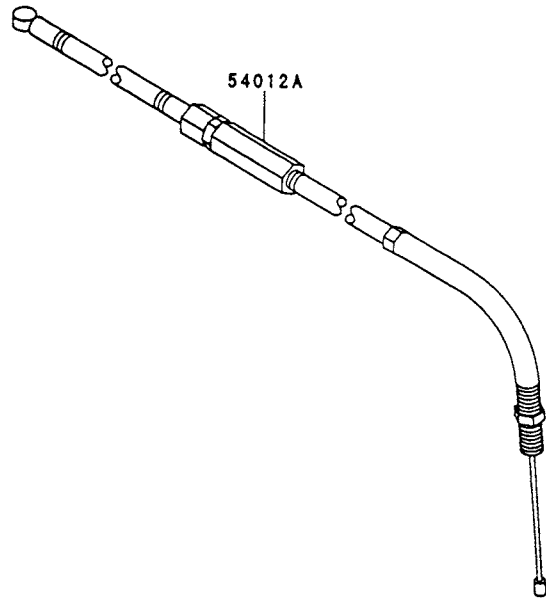

KTBL5600XA

TEX54D-AF70 ~ TEX54D-DF70

CARBURETOR

REF NO	PART NO	DESCRIPTION	AF70	BF70	CF70	DF70	NOTES
001	TF22C01	BODY ASSY-AIR PURGE	1	1	1	1	
002	TEX54DC02XA	BODY ASSY-PUMP	1	1	1	1	
006	TF22C05	COVER-PRIMER PUMP	1	1	1	1	
007	TEX54C07XA	VALVE ASSY-THROTTLE	1	1	1	1	
008	TF22C07	SWIVEL ASSY	1	1	1	1	
009	TF22C08	VALVE-INLET NEEDLE	1	1	1	1	
010	TF22C10	GASKET-METERING DIAPHRAGM	1	1	1	1	
011	TEX54C11XA	GASKET-PUMP	1	1	1	1	
012	TF22C13	DIAPHRAGM-PUMP	1	1	1	1	
013	TF22C14	DIAPHRAGM ASSY-METERING	1	1	1	1	
014	TEX54C14XA	SCREW-IDLE ADJUST	1	1	1	1	
015	TF22C19	SCREW-COLLAR THROTTLE	2	2	2	2	
016	TF22C20	SCREW-METERING LEVER PIN	1	1	1	1	
017	TF22C18	SCREW-COVER	4	4	4	4	
019	TF22C21	SPRING-METERING LEVER	1	1	1	1	
020	TEX54C20XA	JET-MAIN KIT	1	1	1	1	
023	TF22C23	SCREEN-FUEL INLET	1	1	1	1	
024	TF22C24	PIN-METERING LEVER	1	1	1	1	
025	TF22C26	LEVER-METERING	1	1	1	1	
026	TF22C27	BRACKET-CABLE	1	1	1	1	
027	TF22C28	VALVE-CHECK	1	1	1	1	
028	TF22C29	PRIMER-BULB	1	1	1	1	
11060A	TE56034XP-01	GASKET	1	1	1	1	
11060B	TE56034XA-02	GASKET	1	1	1	1	
11060C	TE56034XA-03	GASKET	1	1	1	1	
11061A	TE56034XA-05	GASKET	1	1	1	1	
120	120W0616	BOLT-SOCKET	2	2	2	2	
12021	TE56084	VALVE ASSY-REED	1	1	1	1	
13271	TE56085	PLATE	1	1	1	1	
15003	TEX54C00-XA	CARBURETOR ASSY	1	1	1	1	
233	233B0520	SCREW 5X20	3	3	3	3	
CRK	TEX54XA-CRK	CARBURETOR KIT					
GDK	TEX54XA-GDK	GASKET/DIAPHRAGM KIT					

KTBL5600XA

CONTROL EQUIPMENT

REF NO	PART NO	DESCRIPTION	AF70	BF70	CF70	DF70	NOTES
54012A	TE56102	CABLE-THROTTLE	1	1	1	1	

REV 040729

TEX54D-AF70 ~ TEX54D-DF70

COOLING EQUIPMENT

REF NO	PART NO	DESCRIPTION	AF70	BF70	CF70	DF70	NOTES
16073	TH23009	INSULATOR	1	1	1	1	
49089	TE56081	SHROUD-ENGINE	1	1	1	1	
49089A	TE56106	SHROUD-ENGINE	1	1	1	1	
92002	TF22042	BOLT	1	1	1	1	
92009	TE56082	SCREW	1	1	1	1	
92022	KT125824	WASHER-TANK	2	2	2	2	
92200	TG25110	WASHER 5.5X23.8X2.0	2	2	2	2	