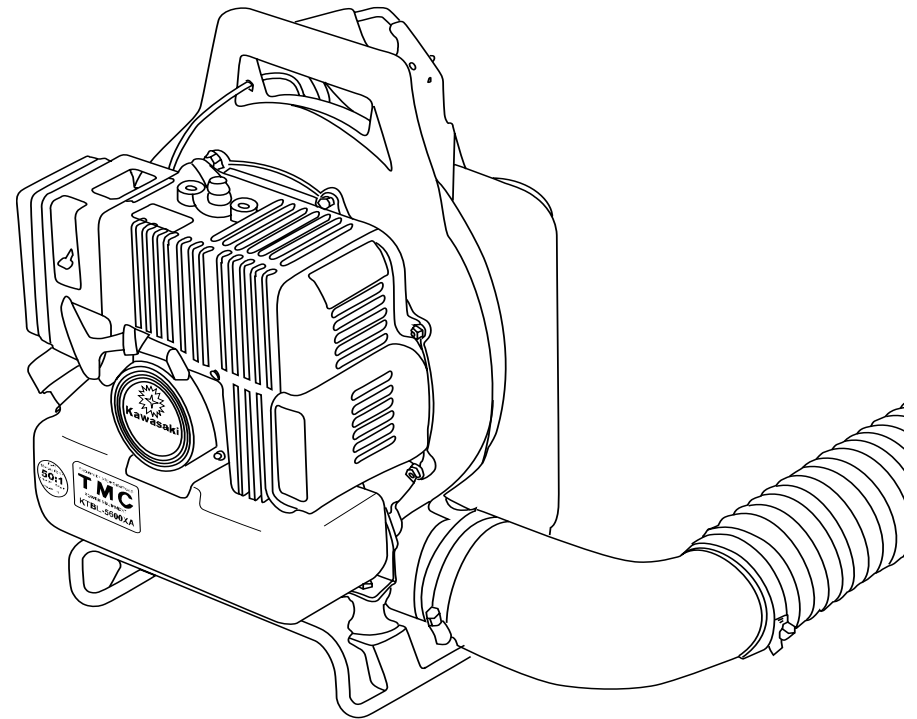

2051 Saturn Street
Monterey Park, CA 91755
323.728.7266
323.728.5304 Fax
<http://www.tmcpower.com>

PARTS CATALOG

KTBL5600XA BACKPACK BLOWER

ENGINE REFERENCE:

TEX54D-AF70
TEX54D-BF70
TEX54D-CF70
TEX54D-DF70