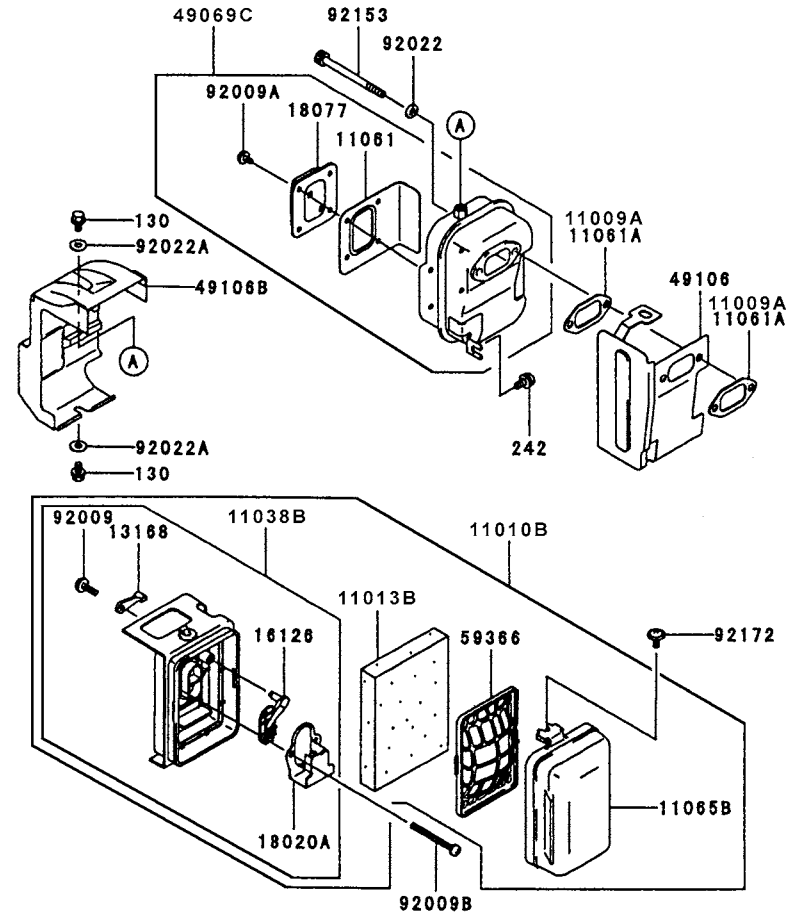

KTBL5600XA

TEX54D-AF70 ~ TEX54D-DF70

CARBURETOR

REF NO	PART NO	DESCRIPTION	AF70	BF70	CF70	DF70	NOTES
001	TF22C01	BODY ASSY-AIR PURGE	1	1	1	1	
002	TEX54DC02XA	BODY ASSY-PUMP	1	1	1	1	
006	TF22C05	COVER-PRIMER PUMP	1	1	1	1	
007	TEX54C07XA	VALVE ASSY-THROTTLE	1	1	1	1	
008	TF22C07	SWIVEL ASSY	1	1	1	1	
009	TF22C08	VALVE-INLET NEEDLE	1	1	1	1	
010	TF22C10	GASKET-METERING DIAPHRAGM	1	1	1	1	
011	TEX54C11XA	GASKET-PUMP	1	1	1	1	
012	TF22C13	DIAPHRAGM-PUMP	1	1	1	1	
013	TF22C14	DIAPHRAGM ASSY-METERING	1	1	1	1	
014	TEX54C14XA	SCREW-IDLE ADJUST	1	1	1	1	
015	TF22C19	SCREW-COLLAR THROTTLE	2	2	2	2	
016	TF22C20	SCREW-METERING LEVER PIN	1	1	1	1	
017	TF22C18	SCREW-COVER	4	4	4	4	
019	TF22C21	SPRING-METERING LEVER	1	1	1	1	
020	TEX54C20XA	JET-MAIN KIT	1	1	1	1	
023	TF22C23	SCREEN-FUEL INLET	1	1	1	1	
024	TF22C24	PIN-METERING LEVER	1	1	1	1	
025	TF22C26	LEVER-METERING	1	1	1	1	
026	TF22C27	BRACKET-CABLE	1	1	1	1	
027	TF22C28	VALVE-CHECK	1	1	1	1	
028	TF22C29	PRIMER-BULB	1	1	1	1	
11060A	TE56034XP-01	GASKET	1	1	1	1	
11060B	TE56034XA-02	GASKET	1	1	1	1	
11060C	TE56034XA-03	GASKET	1	1	1	1	
11061A	TE56034XA-05	GASKET	1	1	1	1	
120	120W0616	BOLT-SOCKET	2	2	2	2	
12021	TE56084	VALVE ASSY-REED	1	1	1	1	
13271	TE56085	PLATE	1	1	1	1	
15003	TEX54C00-XA	CARBURETOR ASSY	1	1	1	1	
233	233B0520	SCREW 5X20	3	3	3	3	
CRK	TEX54XA-CRK	CARBURETOR KIT					
GDK	TEX54XA-GDK	GASKET/DIAPHRAGM KIT					