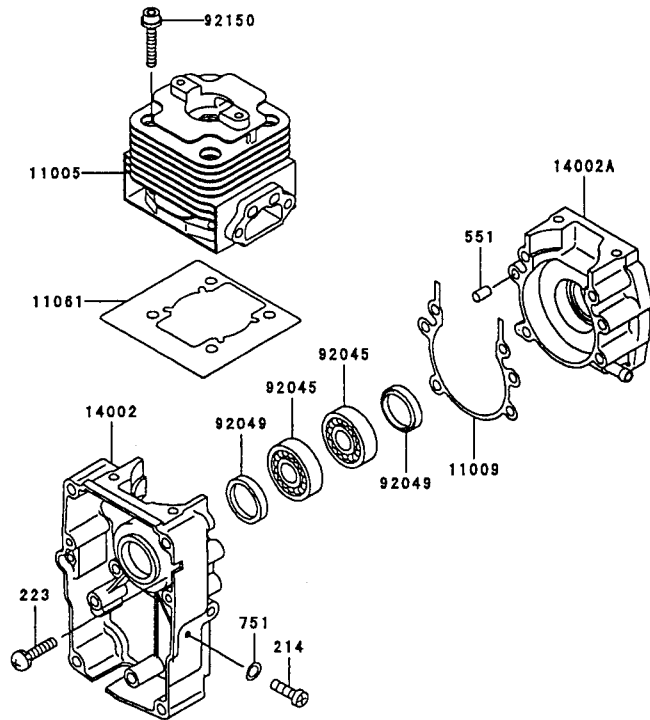

KTBL5600XA

CYLINDER/CRANKCASE

REF NO	PART NO	DESCRIPTION	AF70	BF70	CF70	DF70	NOTES
11005	TE56001XA	CYLINDER	1	1	1	1	
11009	11009-2521	GASKET-CRANKCASE	1	1	1	1	
11061	TE56002XA	GASKET-CYLINDER	1	1	1	1	
14002	TE56025XA	CRANKCASE	1	1	1	1	
14002A	TE56026XA	CRANKCASE	1	1	1	1	
214	214B0608	SCREW 6X8	1	1	1	1	
223	232B0630	SCREW 6X30	4	4	4	4	
551	TD24029	PIN-DOWEL	2	2	2	2	
751	TA51021	GASKET-DRAIN	1	1	1	1	
92045	BB6202	BEARING	2	2	2	2	
92049	KT28060	SEAL-OIL	2	2	2	2	
92150	TE56003X	BOLT	4	4	4	4