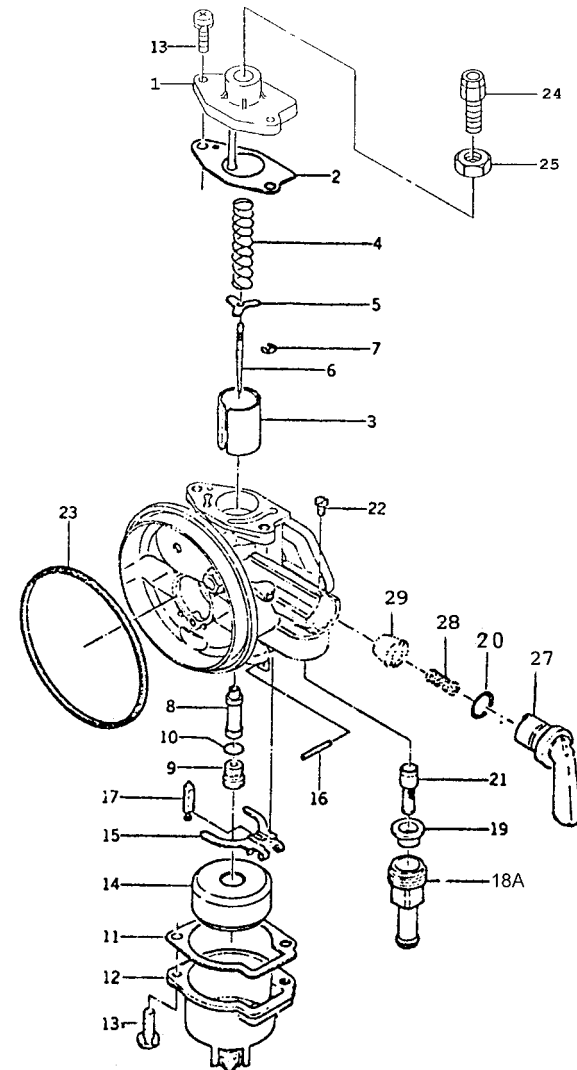

ENGINE

REF NO	PART NO	DESCRIPTION	QTY	NOTES
27A-1	TA51027-01	BRACKET-IGNITER	1	
27A-2	TA51027-02	WIRE-LEAD	1	
28	KT12025	KEY	1	
29	214B0508A	SCREW 5X8	2	
30	232B0520A	SCREW 5X20	1	
31	314B1000	NUT 10MM	1	
32	SW010	WASHER-SPRING 10MM	1	
33	TA51033	GROMMET	1	
34	TA51034	GROMMET	1	
35	B6S	SPARK PLUG-NGK	1	
36/37	KT12048	PLUG CAP ASSY	1	
40	TA36040	AIR CLEANER ASSY	1	
41	TA51041	GASKET-AIR CLEANER	1	
42	TA51042	BOLT-SPECIAL	1	
43	TA51043	HOLDER-AIR CLEANER	1	
44	TA51044	O-RING	1	
45	TA36045	MUFFLER	1	
46	TA51046	GASKET-MUFFLER	1	
47	TA36047	BOLT-SPECIAL	2	
48	KT17063	TUBE-VINYL	1	
49	214B0416A	SCREW 4X16	1	
50	TA36050	COVER-CYLINDER	1	
51	TA51051	WASHER-SPECIAL 6MM	1	
52	TA51052	BOLT 6X12	2	
53	TA51053	SCREW 6X15	1	
54	TA36054	CARBURETOR ASSY	1	
55	233B0645	SCREW 6X45	2	

KTBL40TI

TA036M-311806C

CARBURETOR

REF NO	PART NO	DESCRIPTION	QTY	NOTES
	TA36054	CARBURETOR ASSY	1	
01	TA51054-01	CAP-BODY	1	
02	TA51054-02	GASKET	1	
03	TA51054-03	VALVE-THROTTLE	1	
04	TA51054-04	SPRING-THROTTLE	1	
05	TA51054-05	RETAINER-SPRING	1	
06	TA51054-06	NEEDLE-JET	1	
07	TA51054-07	E-RING	1	
08	TA51054-08	JET-NEEDLE	1	
09	TA51054-09	JET-MAIN #90	1	
10	KT28062-12A	O-RING	1	
11	KT30413	GASKET-FLOAT CHAMBER	1	
12	TA51054-12	CHAMBER-FLOAT	1	
13	232B0412	SCREW 4X12	4	
14	TA51054-14	FLOAT	1	
15	TA51054-15	HINGE-FLOAT	1	
16	KT12C26	PIN-FLOAT	1	
17	TA51054-17	VALVE-NEEDLE	1	
18	TA51054-18	JOINT (SCREW-IN)	1	
18A	TA51054-18A	JOINT (PRESS-IN)	1	
19	TA51054-19	GASKET	1	
20	TA51054-20	O-RING	1	
21	TA51054-21	STRAINER	1	
22	TA51054-22	SCREW	1	
23	TA51054-23	O-RING	1	
24	TA51054-24	ADJUSTER-CABLE	1	
25	TA51054-25	NUT-CABLE ADJUSTER	1	
27	TA51054-27	LEVER-FUEL VALVE	1	
28	TA51054-28	SPRING	1	
29	TA51054-29	VALVE-FUEL	1	
30	TA51054-30	NUT-RING	1	
CRK	TA51054-26	CARBURETOR KIT	1	