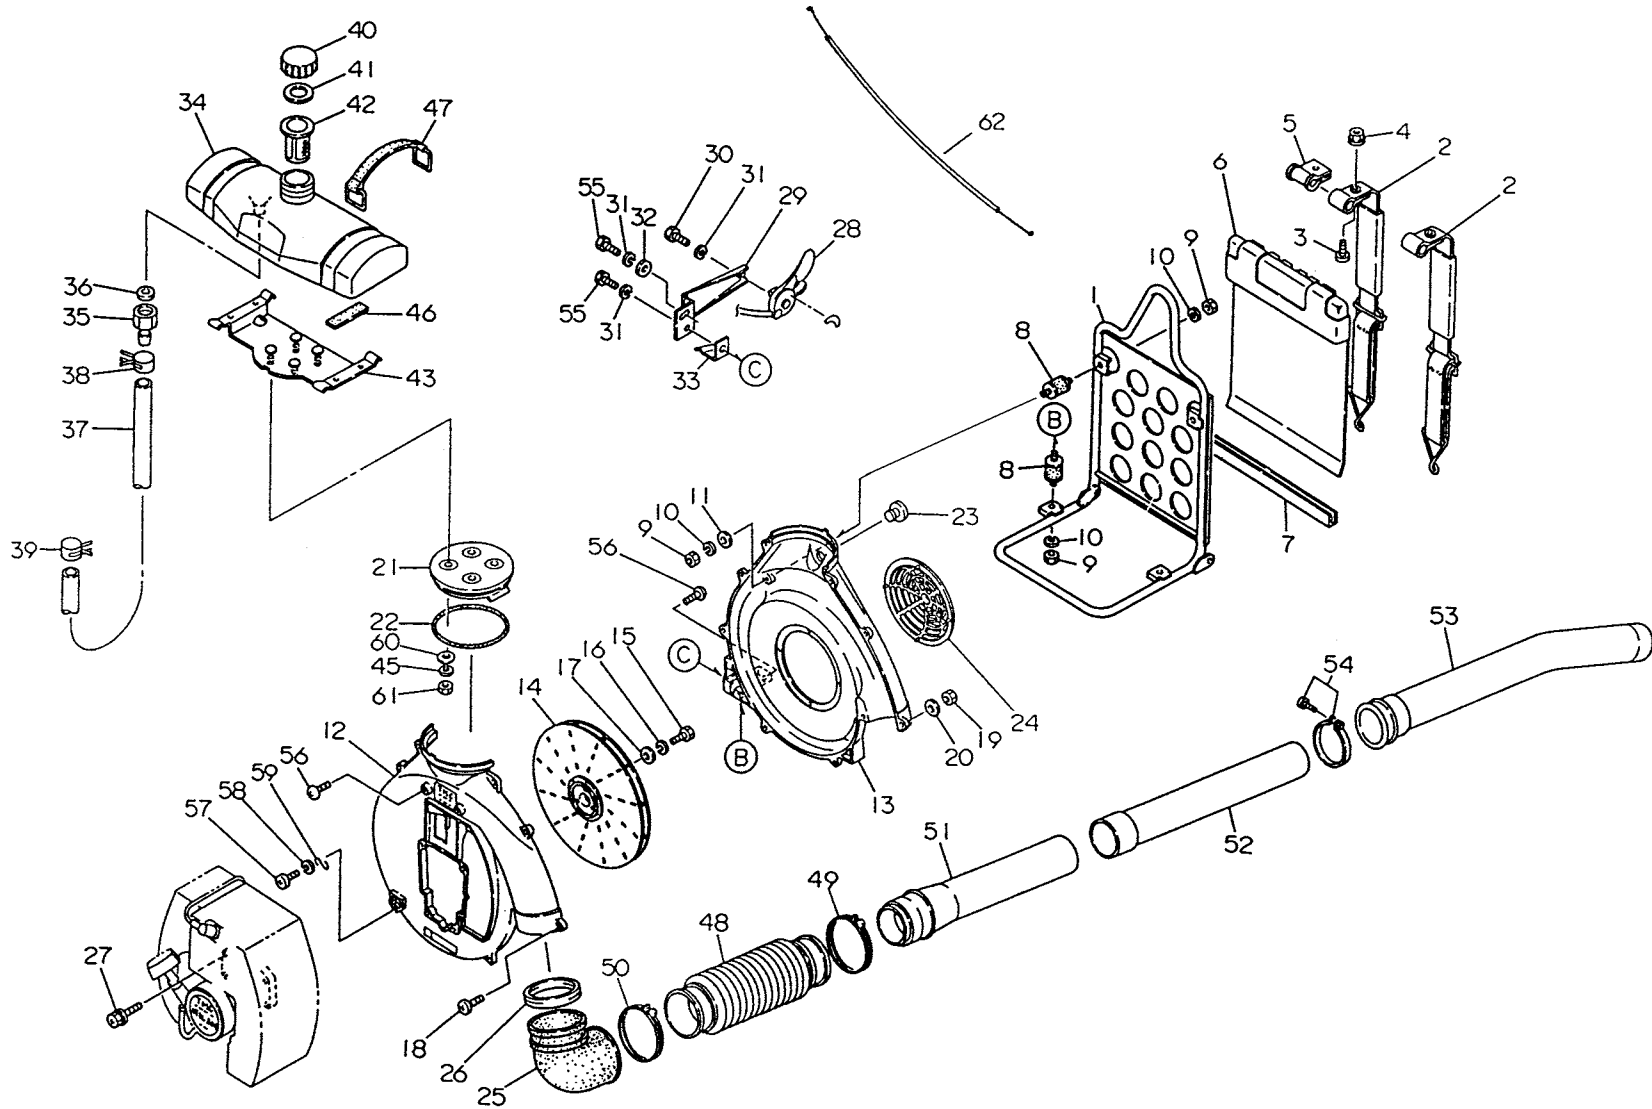

KTBL40TI

TA036M-311806C

BODY

KTBL40TI

TA036M-311806C

BODY

REF NO	PART NO	DESCRIPTION	QTY	NOTES
01	360001	FRAME-KNAPSACK	2	
02	550002B	STRAP-KNAPSACK (VINYL)	2	
03	KK3031	SCREW-TRUSS 6X15	2	
04	KK3032	NUT-SQUARE 6MM	2	
05	550009	REINFORCER	2	
06	550005	PAD-CUSHION	1	
07	360007	TRIM-CUSHION	1	
08	550008	CUSHION-RUBBER	2	
09	311B0600	NUT 6MM	5	
10	SW006	WASHER-SPRING 6MM	5	
11	FW006	WASHER 6MM	1	
12	360101	CASE-FAN A	1	
13	360102	CASE-FAN B	1	
14	360103	FAN	1	
15	B06X22	BOLT 6X22	1	
16	SW006	WASHER-SPRING 6MM	1	
17	FW006	WASHER 6MM	1	
18	S05X22	SCREW 5X22	4	
19	311B0500	NUT 5MM	4	
20	SFW005	WASHER 5MM	4	
21	550111	LID-FAN CASE	1	
22	550110	O-RING	1	
23	550109	CAP-BLIND 15MM	1	
24	550115	SCREEN-AIR SUCTION	1	
25	360114	PIPE-ELBOW	1	
26	360115	GASKET-ELBOW PIPE	1	
27	B06X45	BOLT 6X45	1	
28	KK3040	LEVER-THROTTLE	1	
29	550114	BRACKET-THROTTLE LEVER	1	
30	180B0612	BOLT 6X12	1	

BODY

REF NO	PART NO	DESCRIPTION	QTY	NOTES
31	SW006	WASHER-SPRING 6MM	3	
32	FW006	WASHER 6MM	1	
33	360137	STOPPER-LEVER	1	
34	550138	TANK-FUEL	1	
36	KK3044	PACKING-NIPPLE	1	
37	360124	PIPE-FUEL	1	
37A	KK3056A	FUEL LINE (PER FOOT)	A/R	
38	360125	CLIP-FUEL LINE	1	
39	560061	BAND-RETURN #11	1	
40	CT1012	CAP-FUEL TANK	1	
41	550140	GASKET-TANK CAP	1	
42	KT17059	STRAINER	1	
43	360130	BRACKET-TANK	1	
45	SW006	WASHER-SPRING 6MM	1	
46	360131	CUSHION-TANK	1	
47	550142	STRAP-TANK	2	
48	550129	PIPE-FLEX	1	
49	560053	CLAMP-WIRE #83	1	
50	360147	CLAMP-FLEX HOSE B	1	
51	550132	PIPE-SWIVEL	1	
52	KK3078	PIPE-EXTENSION	1	
53	KK3079	PIPE-CURVED	1	
54	560056	CLAMP-CURVED PIPE	1	
55	B06X14	BOLT 6X14	2	
56	S06X10	SCREW 6X10	3	
57	214B0612	SCREW 6X12	1	
58	SW006	WASHER-SPRING 6MM	1	
59	550149	S HOOK-FUEL PIPE	1	
61	311B0600	NUT 6MM	1	
62	550012	CABLE-THROTTLE	1