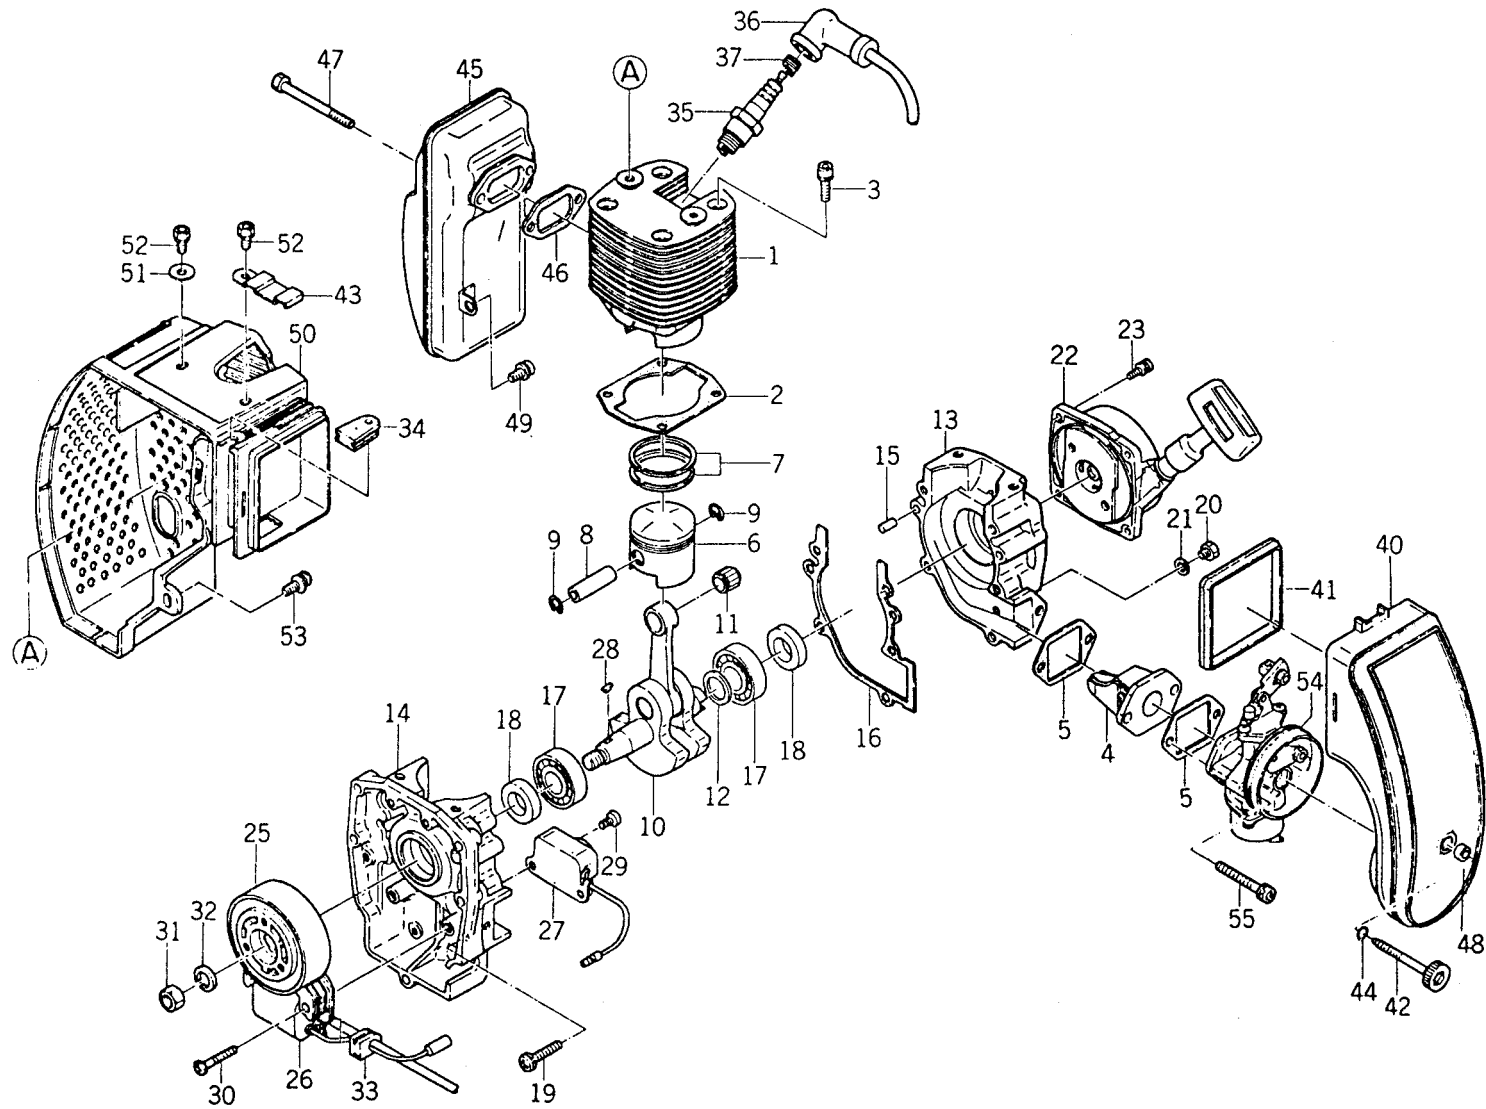

KTBL40TI

TA036M-311806C

ENGINE

REF NO	PART NO	DESCRIPTION	QTY	NOTES
01	TA36001	CYLINDER	1	
02	TA36002	GASKET-CYLINDER	1	
03	TA51003	BOLT-SPECIAL	4	
04	TA51004	REED VALVE ASSY	1	
05	TA51005	GASKET-CARBURETOR	2	
06	TA36006	PISTON	1	
07	KT28035	PISTON RING SET	1	
08	KT28036	PIN-PISTON	1	
09	KT30208	RING-SNAP	2	
10	TA36010	CRANKSHAFT ASSY	1	
11	KT30212A	BEARING-NEEDLE	1	
12	KT28038	SHIM A/B/C/D	A/R	
13	TA36013	CRANKCASE (RECOIL)	1	
14	TA36014	CRANKCASE (DRIVE)	1	
15	TD24029	PIN-DOWEL	1	
16	TA36016	GASKET-CRANKCASE	1	
17	BB6202	BEARING	2	
18	KT28060	SEAL-OIL	2	
19	232B0630	SCREW 6X30	1	
20	110B0608	BOLT 6X8	1	
21	TA51021	GASKET-DRAIN	1	
22	TA51022	RECOIL ASSY	1	
23	242B0416	SCREW 4X16	4	
24	TA36025	FLYWHEEL	1	
26	TA36026	COIL-IGNITION	1	
27	TA51027	IGNITER (OLD)	1	
27A	KT12M011B	IGNITER-FLAT TERMINAL	1	

ENGINE

REF NO	PART NO	DESCRIPTION	QTY	NOTES
27A-1	TA51027-01	BRACKET-IGNITER	1	
27A-2	TA51027-02	WIRE-LEAD	1	
28	KT12025	KEY	1	
29	214B0508A	SCREW 5X8	2	
30	232B0520A	SCREW 5X20	1	
31	314B1000	NUT 10MM	1	
32	SW010	WASHER-SPRING 10MM	1	
33	TA51033	GROMMET	1	
34	TA51034	GROMMET	1	
35	B6S	SPARK PLUG-NGK	1	
36/37	KT12048	PLUG CAP ASSY	1	
40	TA36040	AIR CLEANER ASSY	1	
41	TA51041	GASKET-AIR CLEANER	1	
42	TA51042	BOLT-SPECIAL	1	
43	TA51043	HOLDER-AIR CLEANER	1	
44	TA51044	O-RING	1	
45	TA36045	MUFFLER	1	
46	TA51046	GASKET-MUFFLER	1	
47	TA36047	BOLT-SPECIAL	2	
48	KT17063	TUBE-VINYL	1	
49	214B0416A	SCREW 4X16	1	
50	TA36050	COVER-CYLINDER	1	
51	TA51051	WASHER-SPECIAL 6MM	1	
52	TA51052	BOLT 6X12	2	
53	TA51053	SCREW 6X15	1	
54	TA36054	CARBURETOR ASSY	1	
55	233B0645	SCREW 6X45	2	