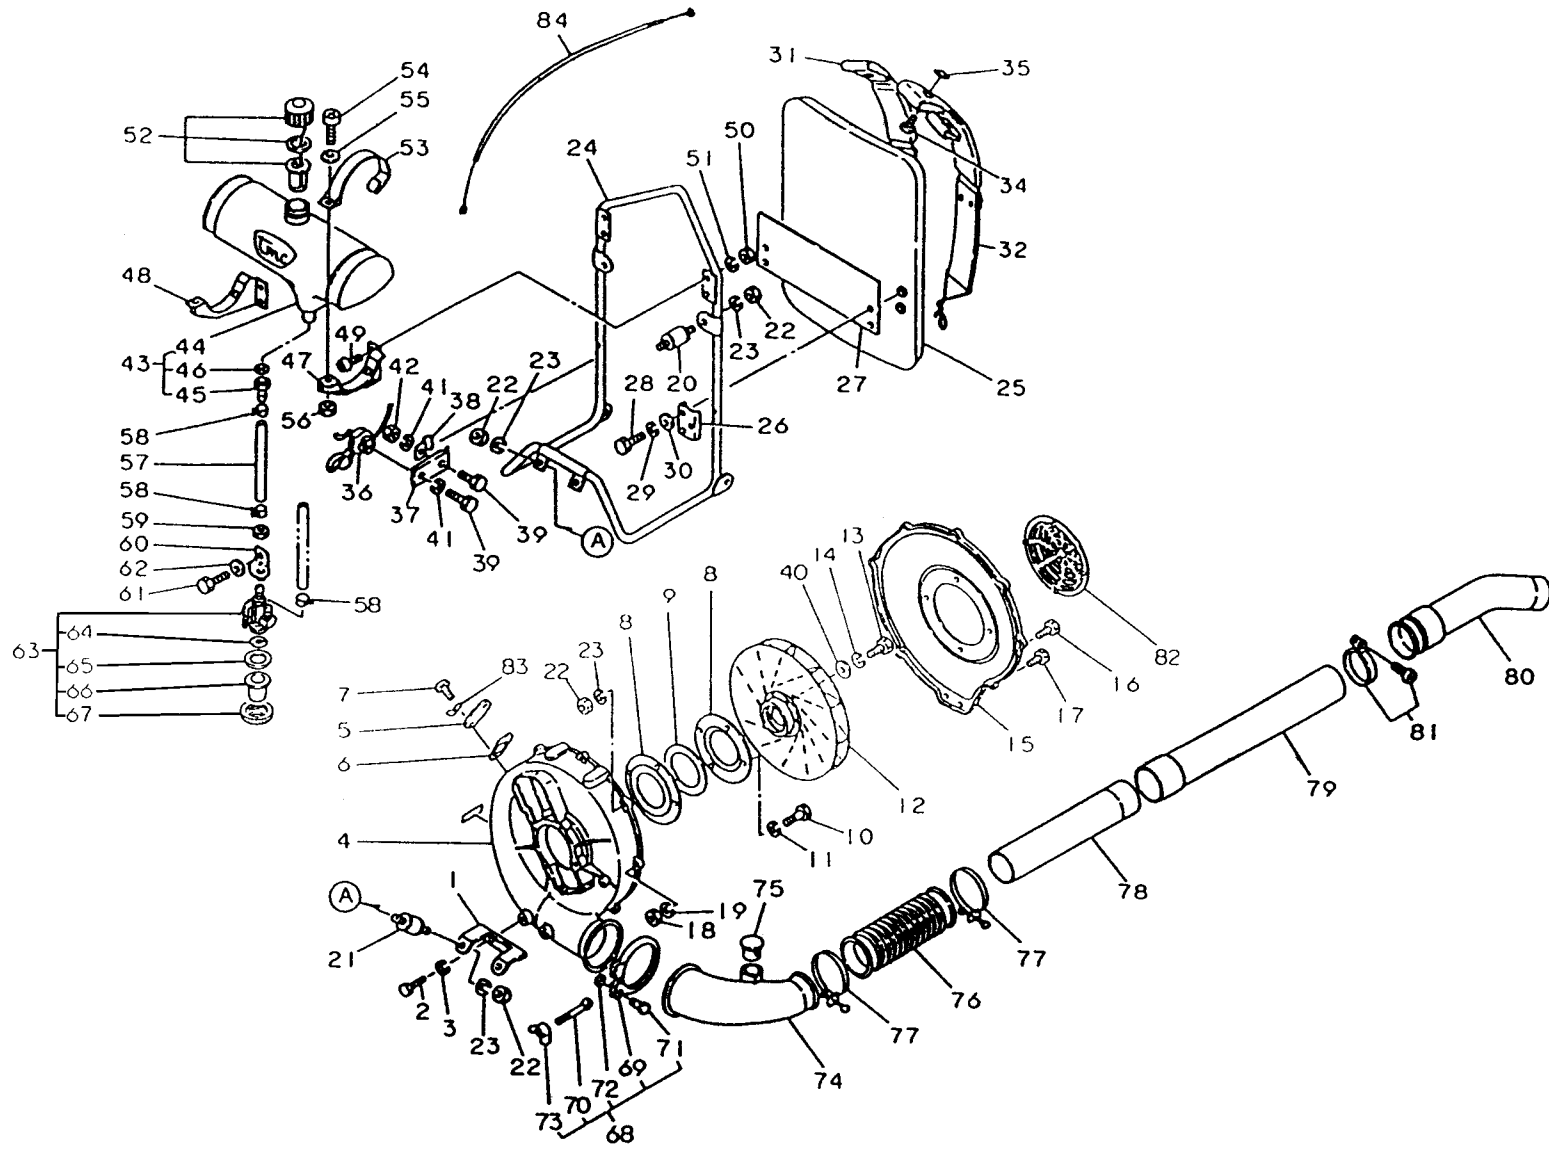

KTBL37

KT28LMS-312568D

BODY

KTBL37

KT28LMS-312568D

BODY

REF NO	PART NO	DESCRIPTION	QTY	NOTES
01	37001	BRACKET-CUSHION	1	
02	B06X15	BOLT 6X15	2	
03	SW006	WASHER-SPRING 6MM	2	
04	37004	HOUSING-FAN	1	
05	KK3004	PLATE-FAN HOUSING	1	
06	KK3005	GASKET-FAN HOUSING	1	
07	S06X10	SCREW 6X10	2	
08	37009	HOLDER-DUST SEAL	2	
09	37010	SEAL-DUST	1	
10	B06X30	BOLT 6X30	4	
11	SW006	WASHER-SPRING 6MM	4	
12	37011	FAN	1	
13	B06X30	BOLT 6X30	4	
14	SW006	WASHER-SPRING 6MM	4	
15	37014	COVER-FAN HOUSING	1	
16	B06X18	BOLT 6X18	4	
17	180B0612	BOLT 6X12	6	
18	311B0600	NUT 6MM	5	
19	SW006	WASHER-SPRING 6MM	5	
20	37019	RUBBER CUSHION-UPPER	2	
21	KK3019	RUBBER CUSHION-LOWER	2	
22	311B0600	NUT 6MM	8	
23	SW006	WASHER-SPRING 6MM	8	
24	37023	FRAME	1	
25	KK3023A	PAD-KNAPSACK	1	
26	KK3024	BRACKET-PAD	2	
27	KK3028	SUPPORT-PAD	1	
28	B05X25	BOLT 5X25	2	
29	SW005	WASHER-SPRING 5MM	2	
30	410B0500	WASHER 5MM	2	
31	550002B	STRAP-KNAPSACK (VINYL)	1	
32	550002B	STRAP-KNAPSACK (VINYL)	1	
34	KK3031	SCREW-TRUSS 6X15	2	
35	KK3032	NUT-SQUARE 6MM	2	
36	KK3040	LEVER-THROTTLE	1	
36-1	KK3040-01	SCREW	1	
36-2	KK3040-02	SPRING	1	
37	KK3034	BRACKET-LEVER A	1	
38	KK3035	BRACKET-LEVER B	1	
39	180B0612	BOLT 6X12	2	

BODY

REF NO	PART NO	DESCRIPTION	QTY	NOTES
41	SW006	WASHER-SPRING 6MM	2	
42	311B0600	NUT 6MM	1	
43	KK3042	TANK-FUEL	1	
46	KK3044	PACKING-NIPPLE	1	
47	37044	TANK BRACKET-RIGHT	1	
48	37045	TANK BRACKET-LEFT	1	
49	S05X10	SCREW 5X10	2	
50	311B0500	NUT 5MM	2	
51	SW005	WASHER-SPRING 5MM	2	
52	KK3045	CAP-TANK	1	
53	KK3048	STRAP-TANK	2	
54	S05X18	SCREW 5X18	2	
55	410B0500	WASHER 5MM	2	
56	311B0500	NUT 5MM	2	
57	KK3056B	FUEL LINE (PER FOOT)	1	
57FT	KK3056A	FUEL LINE (PER FOOT)	A/R	
58	360125	CLIP-FUEL LINE	2	
59	KK3063	NUT-STRAINER	1	
60	KK3059	BRACKET-STRAINER	1	
61	B06X15	BOLT 6X15	1	
62	SW006	WASHER-SPRING 6MM	1	
63	KK3062A	FUEL STRAINER ASSY	1	
64	KK3068	SCREEN	1	
65	KK3067	GASKET-STRAINER	1	
66	KK3065A	BOWL-STRAINER	1	
67	KK3066A	RING-STRAINER	1	
68	KK3070	CONNECTOR ASSY	1	
73	KK3072	NUT-WING	1	
74	KK3073	PIPE-ELBOW	1	
75	KK3074	CAP-ELBOW PIPE	1	
76	KK3076	PIPE-FLEX	1	
77	KK3075	CLAMP-WIRE	2	
78	KK3077	PIPE-SWIVEL	1	
79	KK3078	PIPE-EXTENSION	1	
80	KK3079	PIPE-CURVED	1	
81	560056	CLAMP-CURVED PIPE	1	
82	550115	SCREEN-AIR SUCTION	1	
84	KK3041	CABLE-THROTTLE	1	
N/S	KTBL100	BOTTLE-FUEL MIXER	1