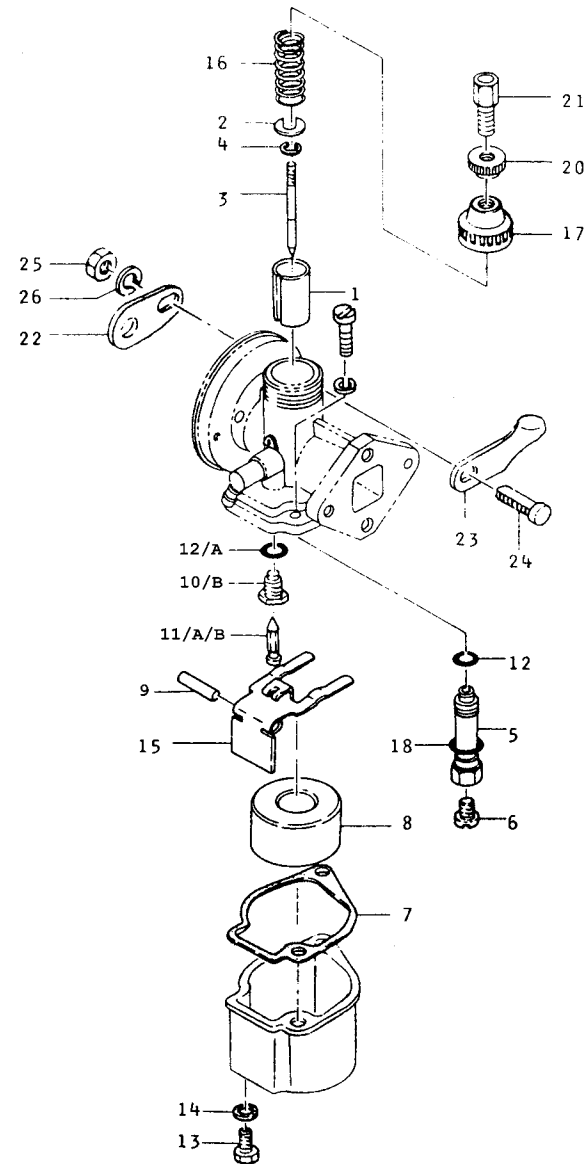

KTBL37

KT28LMS-312568D

CARBURETOR

REF NO	PART NO	DESCRIPTION	QTY	NOTES
	KT28062-19	CARBURETOR KIT	1	
	KT28062-19A	CARBURETOR KIT	1	
	KT28062-19B	CARBURETOR KIT	1	
	KT28062A	CARBURETOR ASSY	1	
01	KT28062-01	VALVE-THROTTLE	1	
02	KT30428	RETAINER-VALVE SPRING	1	
03	KT28062-03	NEEDLE-JET	1	
04	KT30427	CLIP-JET NEEDLE	1	
05	KT28062-05	JET-NEEDLE	1	
06	KT28062-06	JET-MAIN #80	1	
07	KT30413	GASKET-FLOAT CHAMBER	1	
08	KT30421	FLOAT	1	
09	KT12C26	PIN-FLOAT	1	
10	KT28062-10	SEAT-NEEDLE	1	
10B	KT28062-10B	SEAT-NEEDLE (NEW)	1	
11	KT30416	VALVE-NEEDLE (OLD)	1	
11A	KT28062-11A	VALVE-NDL W/NEOPRENE	1	
11B	KT28062-11B	VALVE-NDL W/NEOPRENE	1	
12	KT12C24	O-RING	2	
12A	KT28062-12A	O-RING	2	
13	KT30445	SCREW-DRAIN	2	
14	KT28062-14	GASKET	2	
15	KT28062-15	HINGE-FLOAT	1	
16	KT30429	SPRING-THROTTLE	1	
17	KT30430	CAP-BODY	1	
18	KT28062-18	GASKET	1	
20	KT12C02	NUT-LOCK	1	
21	KT12C01	ADJUSTER-CABLE	1	
22	KT30437	PLATE-CHOKE	1	
23	KT12C37	LEVER-CHOKE	1	
24	KT12C38	BOLT-CHOKE	1	
25	KT12C39	NUT-CHOKE	1	
26	KT12C40	WASHER-CHOKE	1	

REV 040729

KTBL37

STARTER (OLD)

REF NO	PART NO	DESCRIPTION	QTY	NOTES
	KT28080	RECOIL ASSY	1	
01	KT28080-01	SPRING-RECOIL	1	
02	KT28080-02	PLATE	1	
03	KT28080-03	SPRING	1	
04	KT28080-04	PAWL	2	
05	KT30456	PLATE	1	
06	KT28080-06	SCREW-SET	1	
07	KT28080-07	GUIDE-ROPE	1	
08	KT28080-08	ROPE	1	
09	KT28080-09	HANDLE	1	
10	KT28080-10	CAP-HANDLE	1	
11	CN005	NUT-CAP	1	
12	KT28080-12	PULLEY	1	
13	KT28080-13	WASHER	1	
14	KT28080-14	PLATE-FRICTION	1	
15	KT28080-15	REEL	1	