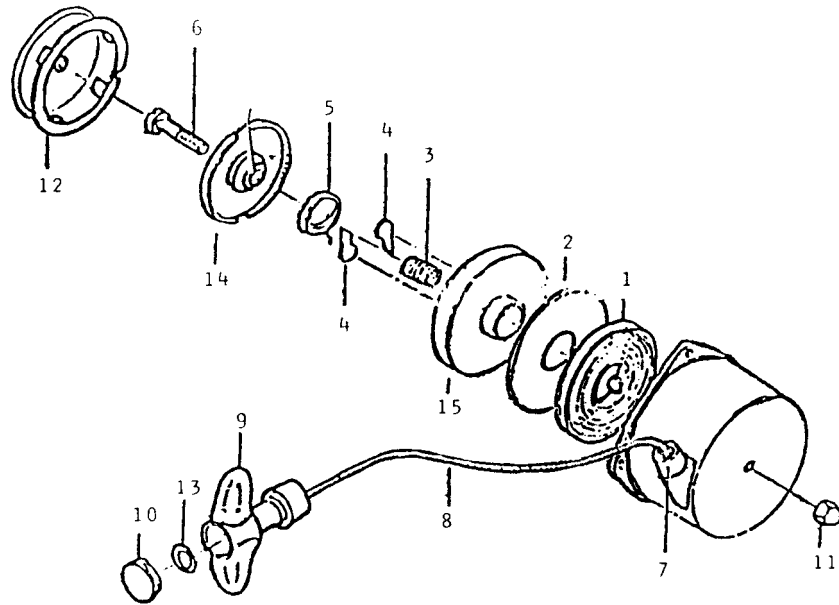

KTBL37

KT28LMS-312568D

CARBURETOR

REF NO	PART NO	DESCRIPTION	QTY	NOTES
	KT28062-19	CARBURETOR KIT	1	
	KT28062-19A	CARBURETOR KIT	1	
	KT28062-19B	CARBURETOR KIT	1	
	KT28062A	CARBURETOR ASSY	1	
01	KT28062-01	VALVE-THROTTLE	1	
02	KT30428	RETAINER-VALVE SPRING	1	
03	KT28062-03	NEEDLE-JET	1	
04	KT30427	CLIP-JET NEEDLE	1	
05	KT28062-05	JET-NEEDLE	1	
06	KT28062-06	JET-MAIN #80	1	
07	KT30413	GASKET-FLOAT CHAMBER	1	
08	KT30421	FLOAT	1	
09	KT12C26	PIN-FLOAT	1	
10	KT28062-10	SEAT-NEEDLE	1	
10B	KT28062-10B	SEAT-NEEDLE (NEW)	1	
11	KT30416	VALVE-NEEDLE (OLD)	1	
11A	KT28062-11A	VALVE-NDL W/NEOPRENE	1	
11B	KT28062-11B	VALVE-NDL W/NEOPRENE	1	
12	KT12C24	O-RING	2	
12A	KT28062-12A	O-RING	2	
13	KT30445	SCREW-DRAIN	2	
14	KT28062-14	GASKET	2	
15	KT28062-15	HINGE-FLOAT	1	
16	KT30429	SPRING-THROTTLE	1	
17	KT30430	CAP-BODY	1	
18	KT28062-18	GASKET	1	
20	KT12C02	NUT-LOCK	1	
21	KT12C01	ADJUSTER-CABLE	1	
22	KT30437	PLATE-CHOKE	1	
23	KT12C37	LEVER-CHOKE	1	
24	KT12C38	BOLT-CHOKE	1	
25	KT12C39	NUT-CHOKE	1	
26	KT12C40	WASHER-CHOKE	1	

NOTES:

1. KT28062-11A NEEDLE VALVE - SEAT IS PRESSED AND IS NOT REPLACEABLE (FOR S/N 3731070 +)
2. KT28062-11B NEEDLE VALVE REPLACES KT30416
3. KT28062-10B NEEDLE VALVE REPLACES KT28062-10
4. KT28062-10B NEEDLE SEAT HAS NO GROOVES AND IS LONGER THAN KT28062-10. USED IN KT28062-19A CRK.

REV 040729

KTBL37

STARTER (OLD)

REF NO	PART NO	DESCRIPTION	QTY	NOTES
	KT28080	RECOIL ASSY	1	
01	KT28080-01	SPRING-RECOIL	1	
02	KT28080-02	PLATE	1	
03	KT28080-03	SPRING	1	
04	KT28080-04	PAWL	2	
05	KT30456	PLATE	1	
06	KT28080-06	SCREW-SET	1	
07	KT28080-07	GUIDE-ROPE	1	
08	KT28080-08	ROPE	1	
09	KT28080-09	HANDLE	1	
10	KT28080-10	CAP-HANDLE	1	
11	CN005	NUT-CAP	1	
12	KT28080-12	PULLEY	1	
13	KT28080-13	WASHER	1	
14	KT28080-14	PLATE-FRICTION	1	
15	KT28080-15	REEL	1	