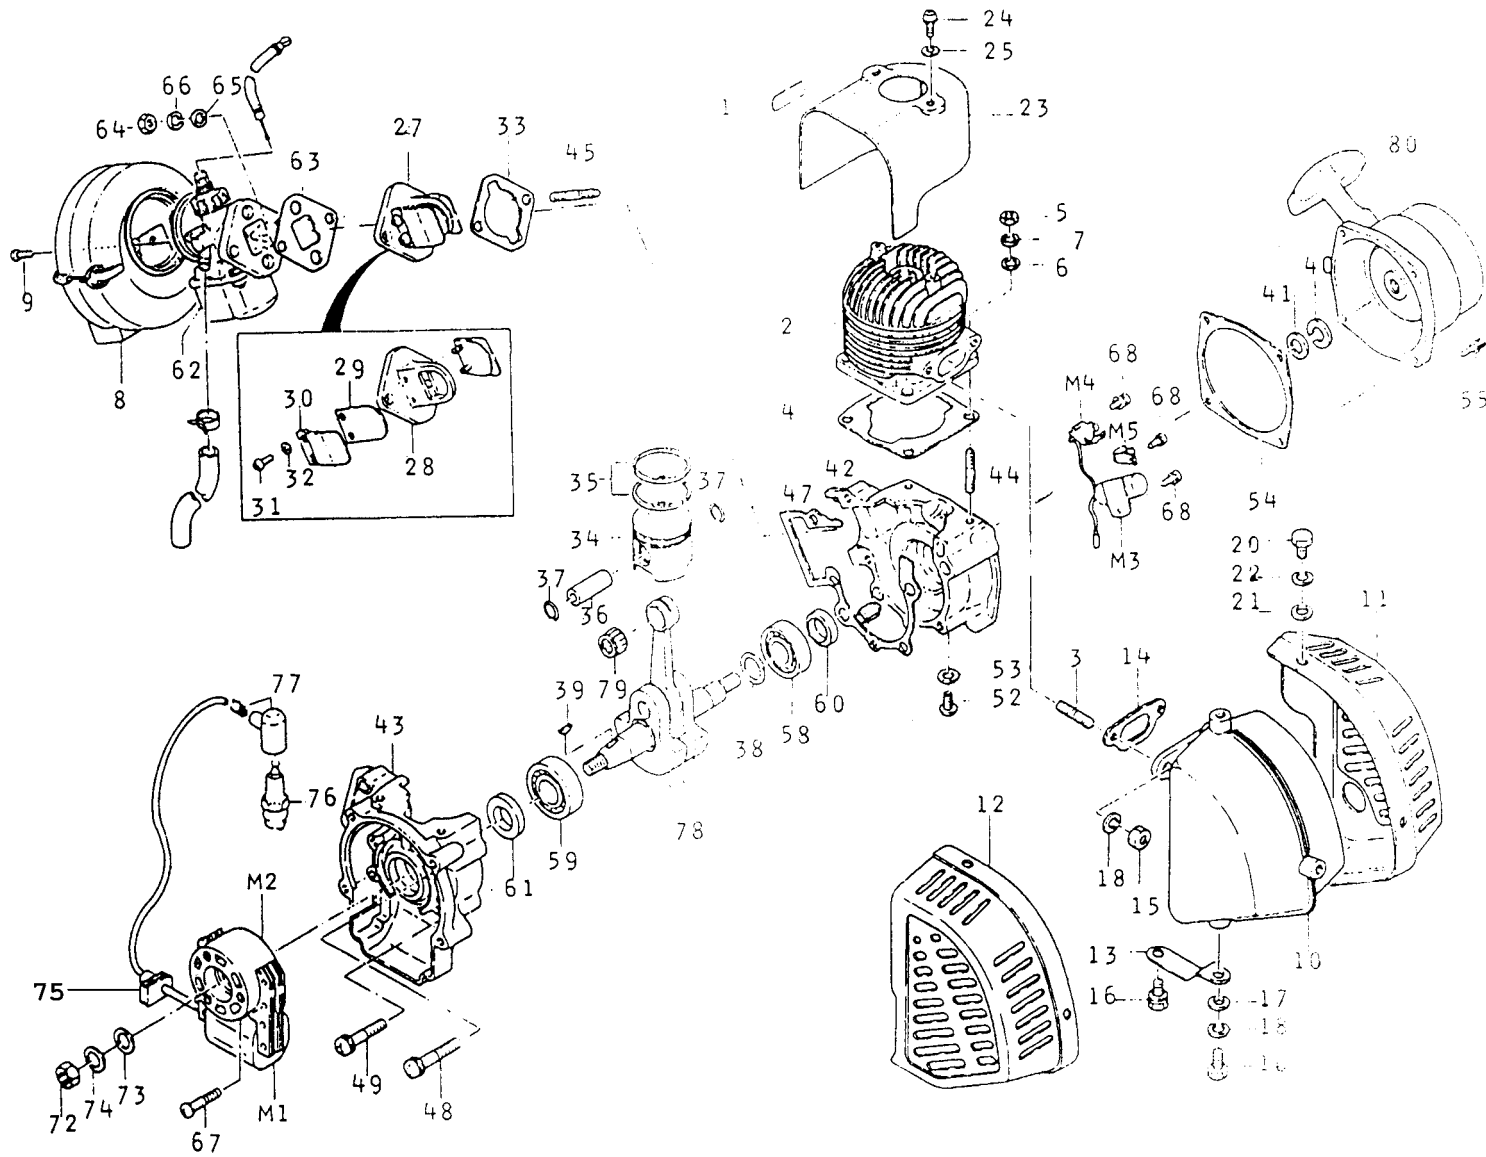

KTBL37

ENGINE

KT28LMS-312568D

KTBL37

KT28LMS-312568D

ENGINE

REF NO	PART NO	DESCRIPTION	QTY	NOTES
02	KT28002	CYLINDER	1	
03	KT30102	STUD-MUFFLER 6X14	2	
04	KT28004	GASKET	1	
05	311B0600	NUT 6MM	4	
06	410B0600	WASHER 6MM	4	
07	461F0600	WASHER-SPRING 6MM	4	
08	KT28008	AIR CLEANER ASSY	1	
09	214B0414	SCREW 4X14	1	
10	KT28010	MUFFLER ASSY	1	
11	KT28011	COVER-MUFFLER A	1	
12	KT28012	COVER-MUFFLER B	1	
13	KT28013	STAY-MUFFLER	1	
14	KT28014	GASKET-MUFFLER	1	
15	311B0600	NUT 6MM	2	
16	187B0612	BOLT 6X12	1	
17	410B0600	WASHER 6MM	1	
18	461F0600	WASHER-SPRING 6MM	3	
19	110R0610	BOLT 6X10	1	
20	110R0608	BOLT 6X8	2	
21	410B0600	WASHER 6MM	2	
22	461F0600	WASHER-SPRING 6MM	2	
23	KT28023	COVER-CYLINDER	1	
24	223B0510	SCREW 5X10	2	
25	410B0500	WASHER 5MM	2	
27	KT28027	VALVE-REED ASSY	1	
28	KT28028	RETAINER	1	
29	KT28029	VALVE-REED	1	
30	KT28030	STOPPER	1	
31	220B0406A	SCREW 4X6	2	
32	461F0400	WASHER-SPRING 4MM	2	
33	KT28033	GASKET-REED VALVE	1	
34	KT28034	PISTON	1	
35	KT28035	PISTON RING SET	1	
36	KT28036	PIN-PISTON	1	
37	KT30208	RING-SNAP	2	
38	KT28038	SHIM A/B/C/D	A/R	
39	KT28039	KEY	1	
40	SW010	WASHER-SPRING 10MM	1	
41	410B1000	WASHER 10MM	1	

ENGINE

REF NO	PART NO	DESCRIPTION	QTY	NOTES
42	KT28042	CRANKCASE (MAG)	1	
43	KT28043	CRANKCASE (DRIVE)	1	
44	KT28044	STUD	4	
45	KT28045	STUD	2	
46	KT30126	PIN-DOWEL	2	
47	KT28047	GASKET-CRANKCASE	1	
48	234B0635	SCREW 6X35	2	
49	S06X40	SCREW 6X40	2	
52	214B0608	SCREW 6X8	1	
53	KT28053	GASKET	1	
54	KT28054	GASKET	1	
55	234B0414	SCREW 4X14	4	
58	BB6202	BEARING	1	
59	BB6203	BEARING	1	
60	KT28060	SEAL-OIL	1	
61	KT28061	SEAL-OIL	1	
62	KT28062A	CARBURETOR ASSY	1	
63	KT28063	GASKET-CARBURETOR	1	
64	311B0600	NUT 6MM	2	
65	410B0600	WASHER 6MM	2	
66	461F0600	WASHER-SPRING 6MM	2	
67	232B0528	SCREW 5X28	2	
68	214B0410A	SCREW 4X10	3	
72	314H1000	NUT 10MM	1	
73	410B1000	WASHER 10MM	1	
74	SW010	WASHER-SPRING 10MM	1	
75	KT28075	GROMMET	1	
76	B6S	SPARK PLUG-NGK	1	
77	KT12048	PLUG CAP ASSY	1	
78	KT28078	CRANKSHAFT ASSY	1	
79	KT30212	BUSHING	1	
79A	KT30212A	BEARING-NEEDLE	1	
80	KT28080P	RECOIL ASSY (NEW)	1	
M-1	KT28090-01	COIL-IGNITION	1	
M-2	KT28090-02	FLYWHEEL	1	
M-3	KT28090-03	CONDENSER	1	
M-4	KT28090-04	BREAKER	1	
M-5	KT28090-05	FELT-CAM	1