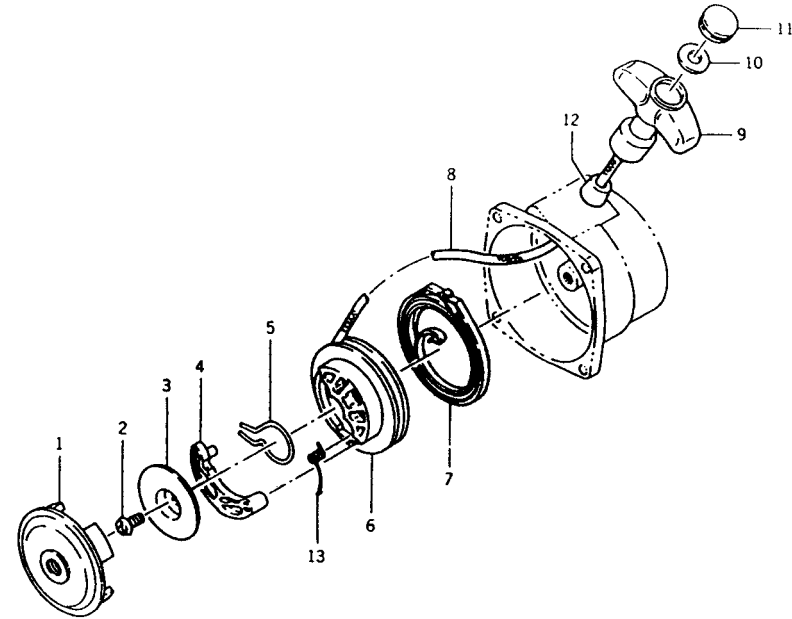

NOTES:

1. KT28062-11A NEEDLE VALVE - SEAT IS PRESSED AND IS NOT REPLACEABLE (FOR S/N 3731070 +)
2. KT28062-11B NEEDLE VALVE REPLACES KT30416
3. KT28062-10B NEEDLE VALVE REPLACES KT28062-10
4. KT28062-10B NEEDLE SEAT HAS NO GROOVES AND IS LONGER THAN KT28062-10. USED IN KT28062-19A CRK.

REV 040729

KTBL37

STARTER (OLD)

REF NO	PART NO	DESCRIPTION	QTY	NOTES
	KT28080	RECOIL ASSY	1	
01	KT28080-01	SPRING-RECOIL	1	
02	KT28080-02	PLATE	1	
03	KT28080-03	SPRING	1	
04	KT28080-04	PAWL	2	
05	KT30456	PLATE	1	
06	KT28080-06	SCREW-SET	1	
07	KT28080-07	GUIDE-ROPE	1	
08	KT28080-08	ROPE	1	
09	KT28080-09	HANDLE	1	
10	KT28080-10	CAP-HANDLE	1	
11	CN005	NUT-CAP	1	
12	KT28080-12	PULLEY	1	
13	KT28080-13	WASHER	1	
14	KT28080-14	PLATE-FRICTION	1	
15	KT28080-15	REEL	1	

KT28LMS-312568D

STARTER (NEW)

REF NO	PART NO	DESCRIPTION	QTY	NOTES
	KT28080P	RECOIL ASSY (NEW)	1	
01	KT28080-01P	PULLEY	1	
02	KT12R01A	SCREW	1	
03	KT28080-03P	RETAINER	1	
04	KT28080-04P	PAWL	1	
05	KT12R04A	SPRING	1	
06	KT28080-06P	REEL	1	
07	KT28080-07PA	SPRING-RECOIL W/CASE	1	
07A	KT28080-07P	SPRING-RECOIL	1	
08	KT28080-08	ROPE	1	
09	KT28080-09	HANDLE	1	
10	KT28080-13	WASHER	1	
11	KT28080-10	CAP-HANDLE	1	
12	KT28080-07	GUIDE-ROPE	1	
13	KT28080-14P	SPRING-RETURN	1	
14	KT28080-16P	CASE-RECOIL	1	