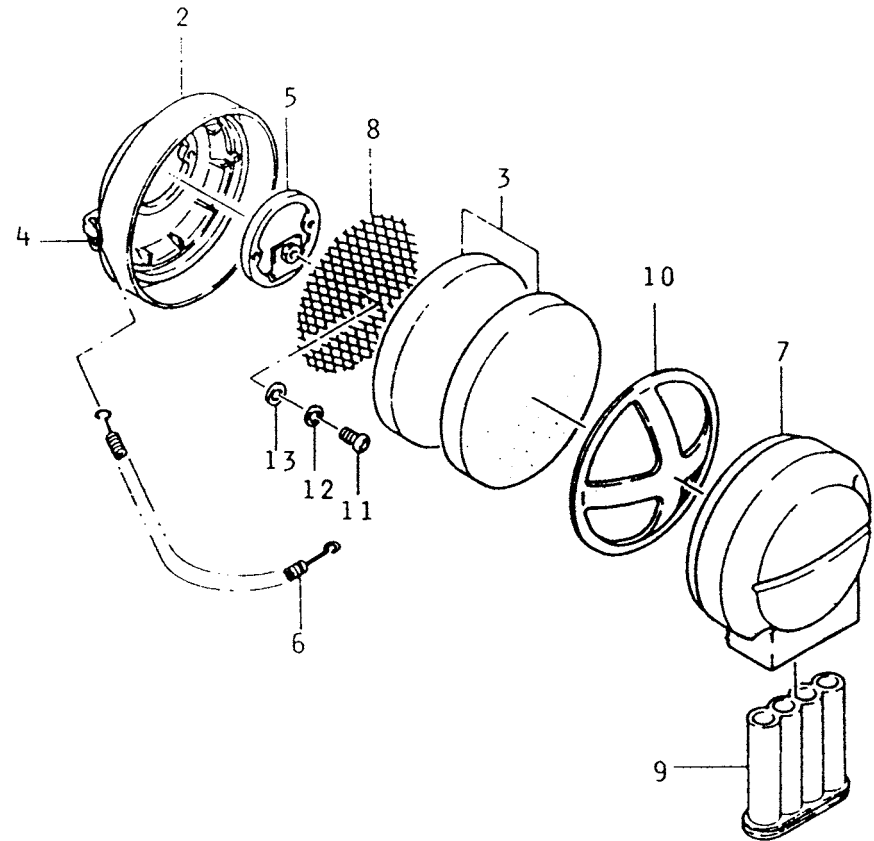

KTBL37

KT28LMS-312568D

AIR CLEANER

REF NO	PART NO	DESCRIPTION	QTY	NOTES
	KT28008	AIR CLEANER ASSY	1	
02	KT28008-02	BODY-AIR CLEANER	1	
03	KT28008-03	ELEMENT	2	
04	KT28008-04	RING	1	
05	KT30456	PLATE	1	
06	KT28008-06	SPRING	1	
07	KT28008-07	CAP-AIR CLEANER	1	
08	KT28008-08	SCREEN	1	
09	KT28008-09	DUCT-AIR	1	
10	KT28008-10	HOLDER	1	
11	220B0408	SCREW 4X8	1	
12	461F0400	WASHER-SPRING 4MM	1	
13	SW004	WASHER-SPRING 4MM	1