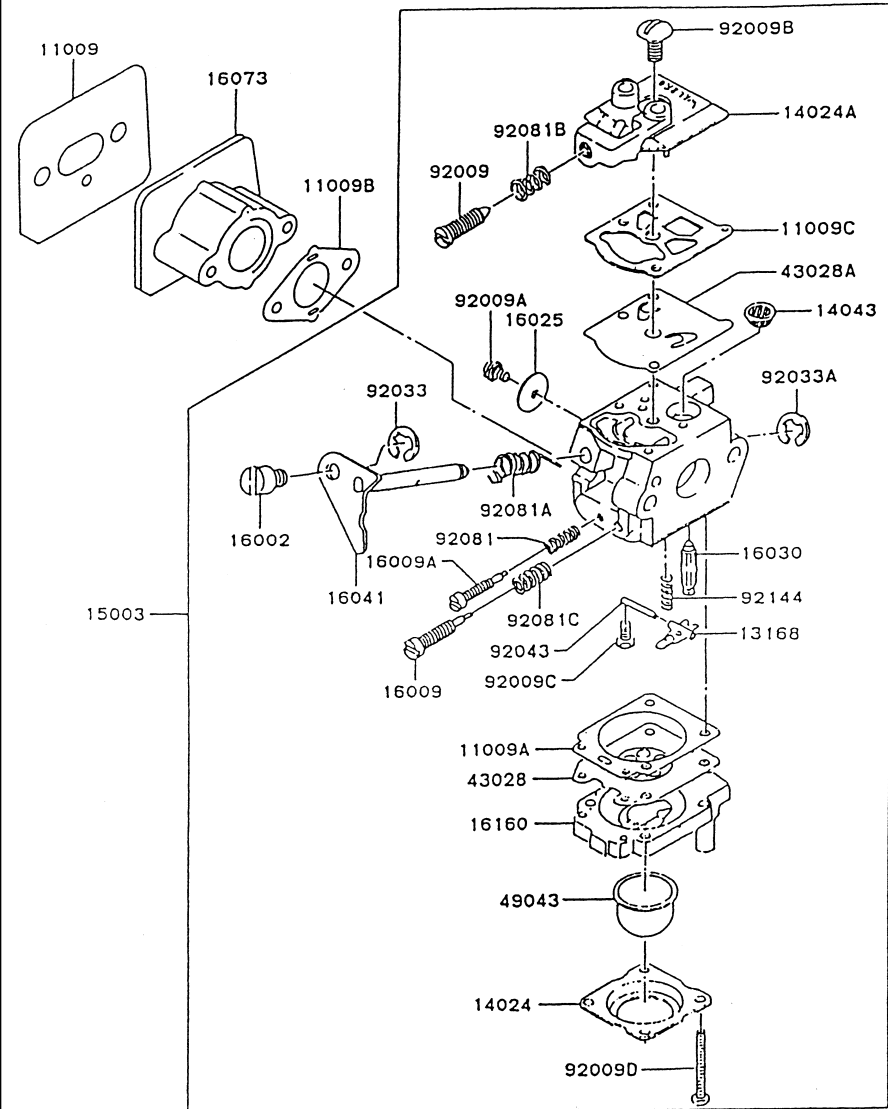

2051 Saturn Street
Monterey Park, CA 91755
323.728.7266
323.728.5304 Fax
<http://www.tmcpower.com>

PARTS CATALOG

KPW3400/KPW3450 LINE TRIMMER/BRUSH CUTTER

ENGINE REFERENCE:

TG033D-AF70 (WALBRO CARBURETOR)

KPW3400/KPW3450

TG033D-AF70

CARBURETOR

REF NO	PART NO	DESCRIPTION	QTY	NOTES
11009	TG34015-01	GASKET-INSULATOR	1	
11009A	TF22032-01	GASKET	1	
11009B	TG25027-02	GASKET-CARBURETOR	1	
11009C	TF22032-03	GASKET	1	
13168	TF22C26	LEVER-METERING	1	
14024	TF22032-08	COVER-PRIMER PUMP	1	
14024A	TG34015-02	COVER	1	
14043	TF22C23	SCREEN-FUEL INLET	1	
15003	TG33C00-X	CARBURETOR ASSY	1	
16002	TF22032-11	ADJUSTER-CABLE	1	
16009	TF22032-13	NEEDLE-JET	1	
16009A	TG34015-03	NEEDLE-JET	1	
16025	TF22032-14	VALVE-THROTTLE	1	
16030	TF22032-15	VALVE-FLOAT	1	
16041	TF22032-16	SHAFT-CARBURETOR	1	
16073	TG34015-04	INSULATOR	1	
16160	TG25027-05	BODY	1	
43028	TF22C14	DIAPHRAGM ASSY-METERING	1	
43028A	TF22032-21	DIAPHRAGM-PUMP	1	
49043	TF22C29	PRIMER-BULB	1	
92009	TF22032-23	SCREW	1	
92009A	TF22032-24	SCREW	1	
92009B	TF22032-25	SCREW	1	
92009C	TF22032-26	SCREW	1	
92009D	TF22032-28	SCREW	4	
92033	TF22032-29	RING-SNAP	1	
92033A	TF22032-30	RING-SNAP	1	
92043	TF22C24	PIN-METERING LEVER	1	
92081	TF22032-32	SPRING	1	
92081A	TF22032-36	SPRING	1	
92081B	TF22032-33	SPRING	1	
92081C	TF22032-34	SPRING	1	
92144	TG34015-05	SPRING	1	
CRK	TG33CRK-W	CARBURETOR KIT (KPW3400)		

ELECTRICAL EQUIPMENT

REF NO	PART NO	DESCRIPTION	QTY	NOTES
21050	TG34012	FLYWHEEL	1	
21119	TG25018	IGNITER	1	
21130/21169	KT12048	PLUG CAP ASSY	1	
21171	TG34013	COIL-IGNITION	1	
233	233B0408	SCREW 4X8	1	
26011	TD18089	WIRE-LEAD	1	
315	315B0800	NUT 8MM	1	
410	410B0800	WASHER 8MM	1	
461	461F0800	WASHER-SPRING 8MM	1	
49006	TG25020	BOOT	1	
510	KT12025	KEY	1	
92037	TG25021	CLAMP	1	
92059	TG25022	TUBE	1	
92070	BM6A	SPARK PLUG-NGK	1	
92071	TG25023	GROMMET	1	
92071A	TG25024	GROMMET	1	
92150	TG34014	BOLT 5X20	2	