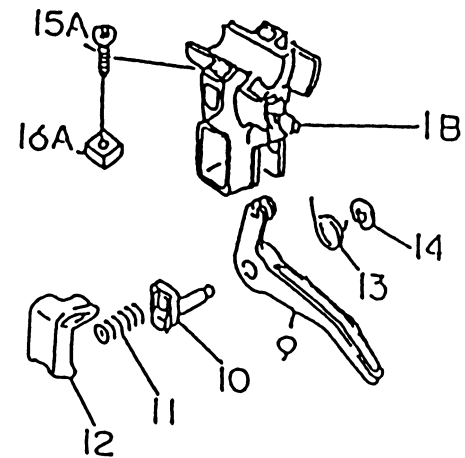

KPW3400/KPW3450

TG033D-AF70

THROTTLE LEVER

REF NO	PART NO	DESCRIPTION	QTY	NOTES
	PW33050A	THROTTLE LEVER ASSY	1	
01A	PW33051-01A	BODY-UPPER	1	
01B	PW33051-01B	BODY-LOWER	1	
02	PW24015-02	SWITCH	1	
03	PW24015-03	COVER	1	
04	PW24015-04	SPRING	1	
05	PW24015-05	SCREW	1	
06	PW24015-06	PLATE-GROUND R	1	
07	PW24015-07	PLATE-GROUND L	1	
08	PW24015-05	SCREW	2	
09	PW24015-09	LEVER	1	
10	PW24015-10	SHAFT	1	
11	PW24015-11	SPRING	1	
12	PW24015-12	STOPPER	1	
13	PW24015-13	SPRING-RETURN	1	
14	PW24015-14	E-RING	1	
15A	220B0520	SCREW 5X20	2	
16A	311B0500	NUT 5MM	2