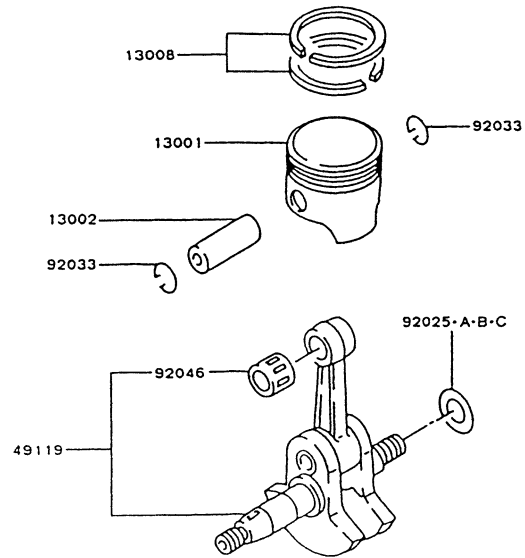

ELECTRICAL EQUIPMENT

REF NO	PART NO	DESCRIPTION	QTY	NOTES
21050	TG34012	FLYWHEEL	1	
21119	TG25018	IGNITER	1	
21130/21169	KT12048	PLUG CAP ASSY	1	
21171	TG34013	COIL-IGNITION	1	
233	233B0408	SCREW 4X8	1	
26011	TD18089	WIRE-LEAD	1	
315	315B0800	NUT 8MM	1	
410	410B0800	WASHER 8MM	1	
461	461F0800	WASHER-SPRING 8MM	1	
49006	TG25020	BOOT	1	
510	KT12025	KEY	1	
92037	TG25021	CLAMP	1	
92059	TG25022	TUBE	1	
92070	BM6A	SPARK PLUG-NGK	1	
92071	TG25023	GROMMET	1	
92071A	TG25024	GROMMET	1	
92150	TG34014	BOLT 5X20	2	

KPW3400/KPW3450

TG033D-AF70

FUEL TANK/FUEL VALVE

REF NO	PART NO	DESCRIPTION	QTY	NOTES
13042	KT125830	WEIGHT	1	
14069	KT125819	BREATHER	1	
180	180H0514	BOLT 5X14	1	
32033	TF22048	PIPE-STRAINER	1	
32052	TG25048	BRACKET-TANK	1	
49019	KT125829	FILTER-FUEL	1	
49019A	KT125828	STRAINER ASSY	1	
49019B	TG25049	FILTER-FUEL	1	
51001	TG34023	TANK-FUEL	1	
51049	TD33067	CAP-TANK	1	
59071	TF22049	JOINT	1	
92002	TF22042	BOLT	3	
92022	TF22044	WASHER	3	
92022A	TG25043	WASHER	3	
92022B	TG34024	WASHER	1	
92037	TE56047	CLIP	2	
92037B	TF22036	CLAMP	2	
92059	TG34025	TUBE	1	
92093	TF22038	SEAL	1	
92143	TG34026	COLLAR	3	
92170	TF22040	CLAMP	1	
92190	TG34027	TUBE	1	

KPW3400/KPW3450

TG033D-AF70

PISTON/CRANKSHAFT

REF NO	PART NO	DESCRIPTION	QTY	NOTES
13001	TG34008	PISTON	1	
13002	KT17008	PIN-PISTON	1	
13008	TD33026	PISTON RING SET	1	
49119	TG34009	CRANKSHAFT ASSY	1	
92025	KT12024	SHIM A/B/C/D	A/R	
92033	TD33028	RING-SNAP	2	
92046	KT17068	BEARING-NEEDLE	1	