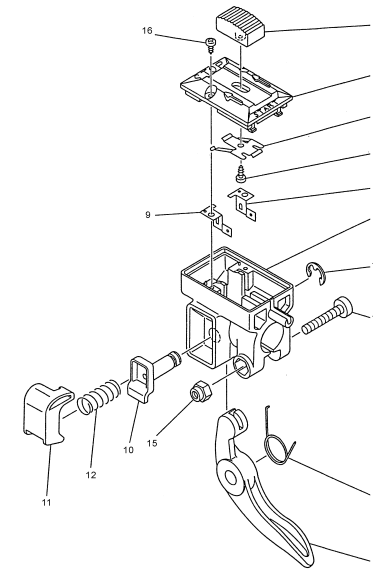

TG033D-AF70

STARTER

REF NO	PART NO	DESCRIPTION	QTY	NOTES
13070	TE56068-07	GUIDE-ROPE	1	
13165	TE56070	PAWL-RECOIL	1	
13169	TD18080-07	PLATE	1	
315	315B0800	NUT 8MM	1	
32099	TG25057-02	CASE-RECOIL	1	
410	410B0800	WASHER 8MM	1	
46075	TD33032-10	HANDLE	1	
49080	TG25057-03	PULLEY-STARTING	1	
49088	TG25057X	RECOIL ASSY	1	
59101	TG25057-04	REEL-RECOIL	1	
59106	TG25057-05	ROPE 3.5X850	1	
92009	TE56068-01	SCREW-SPECIAL	1	
92009A	TG25041	SCREW 5X15	2	
92009B	TG25057-07	SCREW	2	
92022	TG25057-08	WASHER	1	
92033	TD18084	RING-SNAP	1	
92144	TG25057-09	SPRING-RECOIL	1	
92144A	TG25057-10	SPRING	1	

KPW3400/KPW3450

TG033D-AF70

THROTTLE LEVER

REF NO	PART NO	DESCRIPTION	QTY	NOTES
	PW33050A	THROTTLE LEVER ASSY	1	
01A	PW33051-01A	BODY-UPPER	1	
01B	PW33051-01B	BODY-LOWER	1	
02	PW24015-02	SWITCH	1	
03	PW24015-03	COVER	1	
04	PW24015-04	SPRING	1	
05	PW24015-05	SCREW	1	
06	PW24015-06	PLATE-GROUND R	1	
07	PW24015-07	PLATE-GROUND L	1	
08	PW24015-05	SCREW	2	
09	PW24015-09	LEVER	1	
10	PW24015-10	SHAFT	1	
11	PW24015-11	SPRING	1	
12	PW24015-12	STOPPER	1	
13	PW24015-13	SPRING-RETURN	1	
14	PW24015-14	E-RING	1	
15A	220B0520	SCREW 5X20	2	
16A	311B0500	NUT 5MM	2	

THROTTLE LEVER - BICYCLE HANDLE

REF NO	PART NO	DESCRIPTION	QTY	NOTES
001	PW34067	THROTTLE LEVER ASSY	1	
002	PW34067-01	BODY	1	
003	PW34067-02	LEVER	1	
004	PW24015-13	SPRING-RETURN	1	
005	PW24015-03	COVER	1	
006	PW24015-02	SWITCH	1	
007	PW24015-04	SPRING	1	
008	PW24015-05	SCREW	1	
009	PW34067-03	PLATE-GROUND R	1	
010	PW34067-04	PLATE-GROUND L	1	
011	PW24015-10	SHAFT	1	
012	PW24015-12	STOPPER	1	
013	PW24015-11	SPRING	1	
014	PW24015-14	E-RING	1	
015	S05X25	SCREW 5X25	1	
016	PW24015-16	NUT-NYLON	1	
017	PW24015-05	SCREW	2	