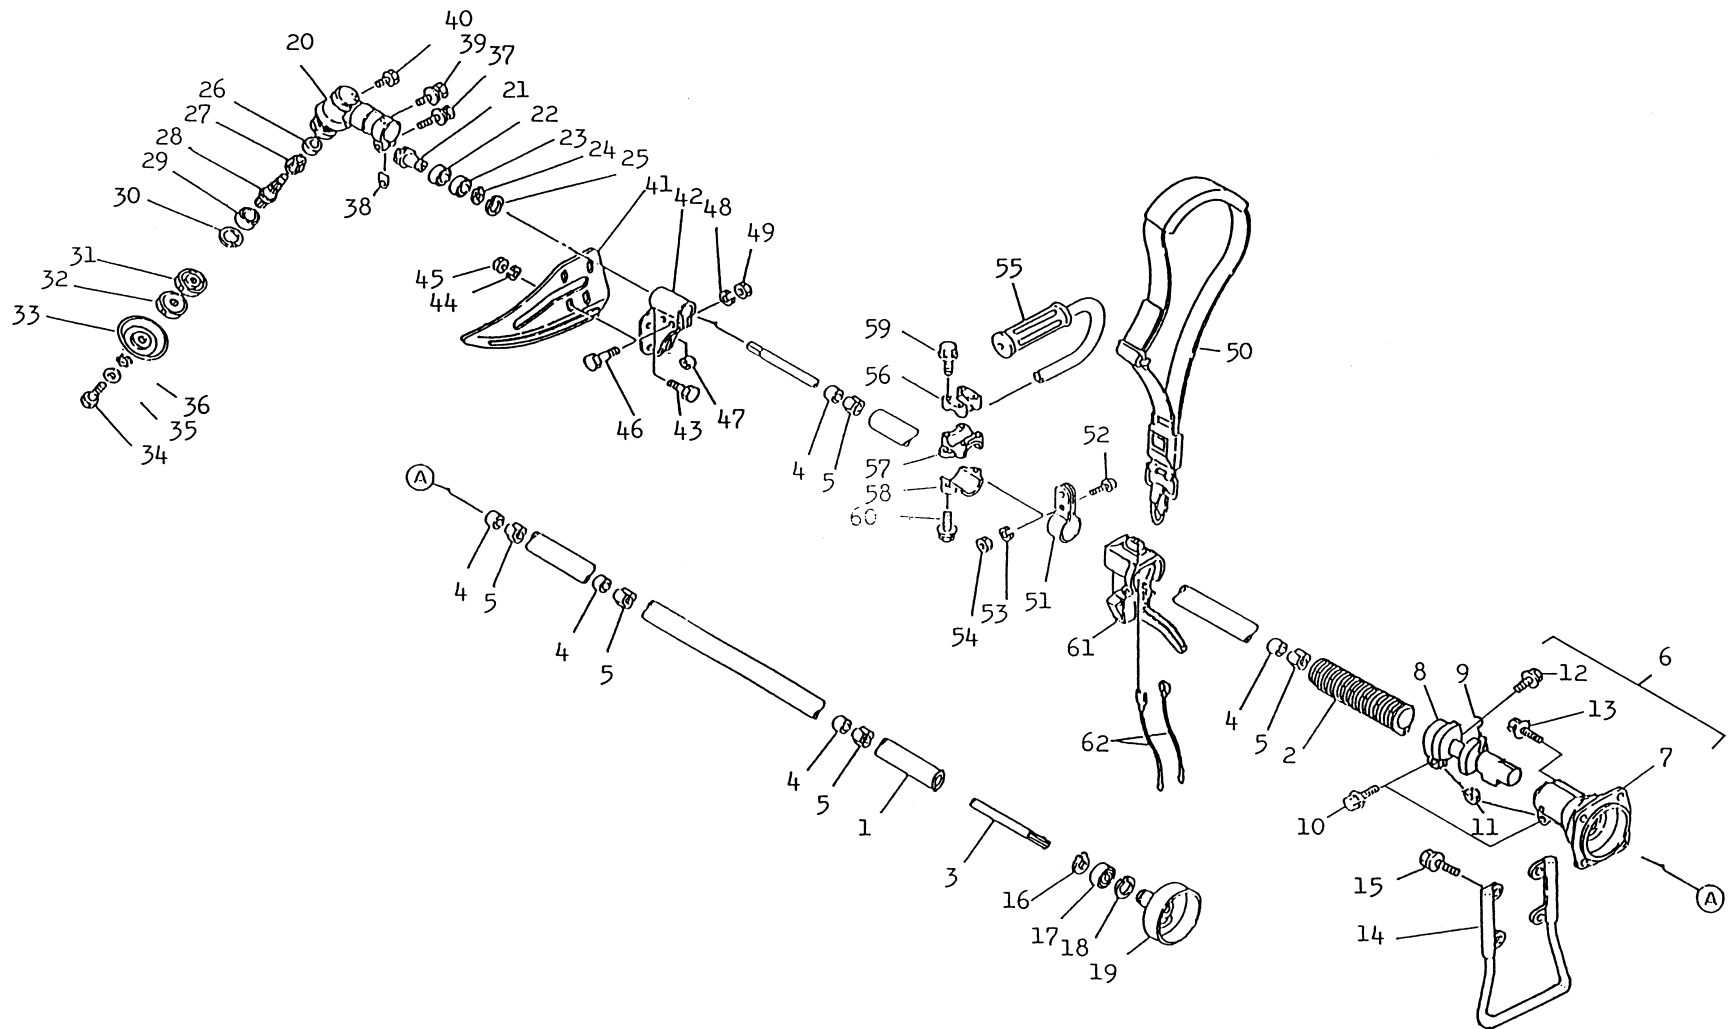

KPW3400/KPW3450

TG033D-AF70

BODY

KPW3400/KPW3450

TG033D-AF70

BODY

REF NO	PART NO	DESCRIPTION	QTY	NOTES
01	PW34001A	HOUSING-DRIVE W/METAL	1	
02	PW23016A	GRIP-DRIVE HOUSING	1	
03	PW34003	SHAFT-DRIVE	1	
04	PW23013	METAL-DRIVE	5	
05	PW23014	CUSHION-DRIVE	5	
06	PW34006	CLUTCH CASE ASSY	1	
07	PW34007	CASE-CLUTCH	1	
08	PW34008	INNER CASE	1	
09	PW34009	CUSHION-RUBBER	1	
10	B06X30W	BOLT W/WASHERS 6X30	1	
11	PW34011	COLLAR	1	
12	B06X16W	BOLT W/WASHERS 6X16	1	
13	PW34013	BOLT-STOPPER 5X14	1	
14	PW34014	STAND	1	
15	B06X25W	BOLT W/WASHERS 6X25	4	
16	PW34016	RING-SNAP	1	
17	PW34017	BEARING (6203-2RU)	1	
18	PW34018	RING-SNAP #40	1	
19	PW34019	DRUM-CLUTCH	1	
20	PW34020	CASE-GEAR	1	
20A	PW34069	GEAR CASE ASSY	1	
21	PW34021	PINION	1	
22	PW24040	BEARING (6900)	1	
23	PW25046	BEARING (6900Z)	1	
24	PW24043	RING-SNAP #10	1	
25	PW25048	RING-SNAP #22	1	
26	PW34026	BEARING (NSK629)	1	
27	PW34027	GEAR	1	
28	PW34028	CUTTER SHAFT	1	
29	PW24011	BEARING (6201-2RU)	1	
30	PW24012	RING-SNAP #32	1	
31	PW34031	FIXER-BLADE UPPER	1	

BODY

REF NO	PART NO	DESCRIPTION	QTY	NOTES
32	PW34032	FIXER-BLADE LOWER	1	
33	PW25056	BOWL	1	
34	PW24056	BOLT	1	
35	410B0800	WASHER 8MM	1	
36	PW23057	WASHER-TOOTHED 8MM	1	
37	B06X30	BOLT 6X30	1	
38	PW34038	PLATE	1	
39	S05X10W	SCREW W/WASHER 5X10	1	
40	PW25060	BOLT 8X8	1	
41	PW23062-02	COVER-GUARD	1	
41-49	PW23062	SAFETY GUARD ASSY	1	
42	PW23062-01	HOLDER-GUARD	1	
43	B06X12	BOLT 6X12	4	
44	SW006	WASHER-SPRING 6MM	4	
45	HN006	NUT 6MM	4	
46	B06X25	BOLT 6X25	2	
47	PW23062-04	COLLAR-GUARD	2	
48	SW006	WASHER-SPRING 6MM	2	
49	HN006	NUT 6MM	2	
50	PW23070	STRAP-SHOULDER	1	
51	PW23017	SUPPORT-STRAP	1	
52	232B0512	SCREW 5X12	1	
53	SW005	WASHER-SPRING 5MM	1	
54	311B0500	NUT 5MM	1	
55	PW23022	U HANDLE W/GRIP	1	
56	PW23023	STAY A	1	
57	PW23024	STAY B	1	
58	PW23025	STAY C	1	
59	B05X25W	BOLT W/WASHERS 5X25	1	
60	B06X25W	BOLT W/WASHERS 6X25	2	
61	PW33050A	THROTTLE LEVER ASSY	1	
62	PW24016	WIRE-LEAD	1