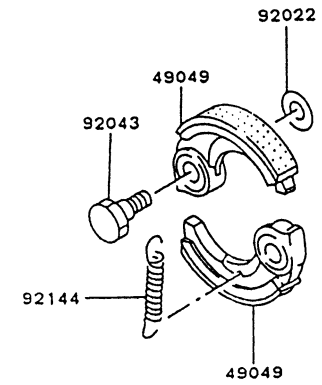

PTO EQUIPMENT

REF NO	PART NO	DESCRIPTION	QTY	NOTES
13081	TG34030	CLUTCH ASSY	1	
49049	KT17078	SHOE-CLUTCH	2	
92022	TG34028	WASHER	2	
92043	KT17074	PIN-CLUTCH	2	
92144	TG34029	SPRING-CLUTCH	1