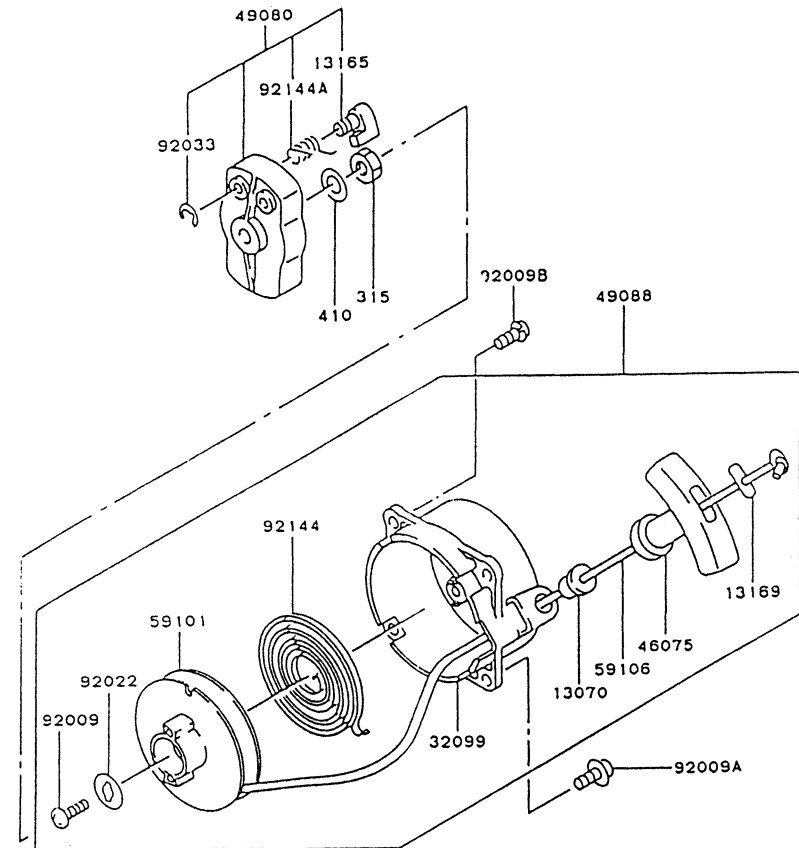

ELECTRICAL EQUIPMENT

REF NO	PART NO	DESCRIPTION	QTY	NOTES
21050	TG34012	FLYWHEEL	1	
21119	TG25018	IGNITER	1	
21130/21169	KT12048	PLUG CAP ASSY	1	
21171	TG34013	COIL-IGNITION	1	
233	233B0408	SCREW 4X8	1	
26011	TD18089	WIRE-LEAD	1	
315	315B0800	NUT 8MM	1	
410	410B0800	WASHER 8MM	1	
461	461F0800	WASHER-SPRING 8MM	1	
49006	TG25020	BOOT	1	
510	KT12025	KEY	1	
92037	TG25021	CLAMP	1	
92059	TG25022	TUBE	1	
92070	BM6A	SPARK PLUG-NGK	1	
92071	TG25023	GROMMET	1	
92071A	TG25024	GROMMET	1	
92150	TG34014	BOLT 5X20	2	

PTO EQUIPMENT

REF NO	PART NO	DESCRIPTION	QTY	NOTES
13081	TG34030	CLUTCH ASSY	1	
49049	KT17078	SHOE-CLUTCH	2	
92022	TG34028	WASHER	2	
92043	KT17074	PIN-CLUTCH	2	
92144	TG34029	SPRING-CLUTCH	1	

KPW3400/KPW3450

TG033D-AF70

STARTER

REF NO	PART NO	DESCRIPTION	QTY	NOTES
13070	TE56068-07	GUIDE-ROPE	1	
13165	TE56070	PAWL-RECOIL	1	
13169	TD18080-07	PLATE	1	
315	315B0800	NUT 8MM	1	
32099	TG25057-02	CASE-RECOIL	1	
410	410B0800	WASHER 8MM	1	
46075	TD33032-10	HANDLE	1	
49080	TG25057-03	PULLEY-STARTING	1	
49088	TG25057X	RECOIL ASSY	1	
59101	TG25057-04	REEL-RECOIL	1	
59106	TG25057-05	ROPE 3.5X850	1	
92009	TE56068-01	SCREW-SPECIAL	1	
92009A	TG25041	SCREW 5X15	2	
92009B	TG25057-07	SCREW	2	
92022	TG25057-08	WASHER	1	
92033	TD18084	RING-SNAP	1	
92144	TG25057-09	SPRING-RECOIL	1	
92144A	TG25057-10	SPRING	1	