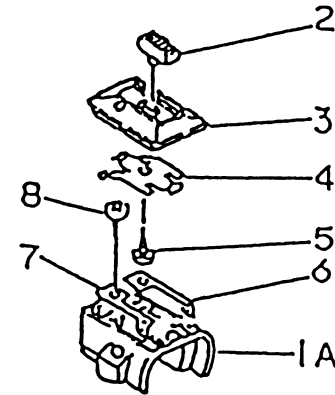

KPW3400/KPW3450

TG033D-AF70

THROTTLE LEVER

REF NO	PART NO	DESCRIPTION	QTY	NOTES
	PW33050A	THROTTLE LEVER ASSY	1	
01A	PW33051-01A	BODY-UPPER	1	
01B	PW33051-01B	BODY-LOWER	1	
02	PW24015-02	SWITCH	1	
03	PW24015-03	COVER	1	
04	PW24015-04	SPRING	1	
05	PW24015-05	SCREW	1	
06	PW24015-06	PLATE-GROUND R	1	
07	PW24015-07	PLATE-GROUND L	1	
08	PW24015-05	SCREW	2	
09	PW24015-09	LEVER	1	
10	PW24015-10	SHAFT	1	
11	PW24015-11	SPRING	1	
12	PW24015-12	STOPPER	1	
13	PW24015-13	SPRING-RETURN	1	
14	PW24015-14	E-RING	1	
15A	220B0520	SCREW 5X20	2	
16A	311B0500	NUT 5MM	2