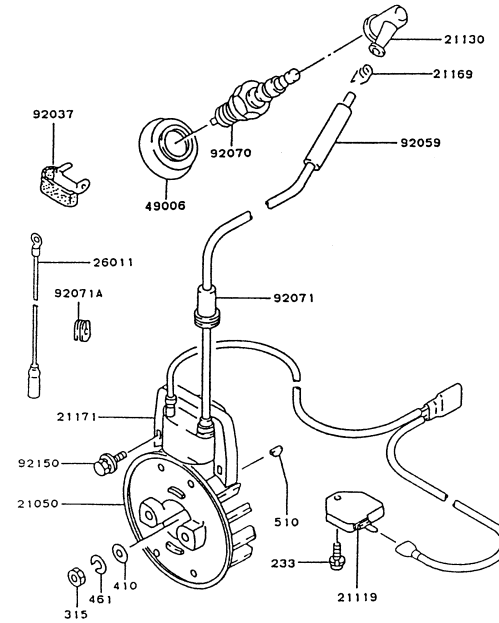

KPW3400/KPW3450

TG033D-AF70

CARBURETOR

REF NO	PART NO	DESCRIPTION	QTY	NOTES
11009	TG34015-01	GASKET-INSULATOR	1	
11009A	TF22032-01	GASKET	1	
11009B	TG25027-02	GASKET-CARBURETOR	1	
11009C	TF22032-03	GASKET	1	
13168	TF22C26	LEVER-METERING	1	
14024	TF22032-08	COVER-PRIMER PUMP	1	
14024A	TG34015-02	COVER	1	
14043	TF22C23	SCREEN-FUEL INLET	1	
15003	TG33C00-X	CARBURETOR ASSY	1	
16002	TF22032-11	ADJUSTER-CABLE	1	
16009	TF22032-13	NEEDLE-JET	1	
16009A	TG34015-03	NEEDLE-JET	1	
16025	TF22032-14	VALVE-THROTTLE	1	
16030	TF22032-15	VALVE-FLOAT	1	
16041	TF22032-16	SHAFT-CARBURETOR	1	
16073	TG34015-04	INSULATOR	1	
16160	TG25027-05	BODY	1	
43028	TF22C14	DIAPHRAGM ASSY-METERING	1	
43028A	TF22032-21	DIAPHRAGM-PUMP	1	
49043	TF22C29	PRIMER-BULB	1	
92009	TF22032-23	SCREW	1	
92009A	TF22032-24	SCREW	1	
92009B	TF22032-25	SCREW	1	
92009C	TF22032-26	SCREW	1	
92009D	TF22032-28	SCREW	4	
92033	TF22032-29	RING-SNAP	1	
92033A	TF22032-30	RING-SNAP	1	
92043	TF22C24	PIN-METERING LEVER	1	
92081	TF22032-32	SPRING	1	
92081A	TF22032-36	SPRING	1	
92081B	TF22032-33	SPRING	1	
92081C	TF22032-34	SPRING	1	
92144	TG34015-05	SPRING	1	
CRK	TG33CRK-W	CARBURETOR KIT (KPW3400)		

ELECTRICAL EQUIPMENT

REF NO	PART NO	DESCRIPTION	QTY	NOTES
21050	TG34012	FLYWHEEL	1	
21119	TG25018	IGNITER	1	
21130/21169	KT12048	PLUG CAP ASSY	1	
21171	TG34013	COIL-IGNITION	1	
233	233B0408	SCREW 4X8	1	
26011	TD18089	WIRE-LEAD	1	
315	315B0800	NUT 8MM	1	
410	410B0800	WASHER 8MM	1	
461	461F0800	WASHER-SPRING 8MM	1	
49006	TG25020	BOOT	1	
510	KT12025	KEY	1	
92037	TG25021	CLAMP	1	
92059	TG25022	TUBE	1	
92070	BM6A	SPARK PLUG-NGK	1	
92071	TG25023	GROMMET	1	
92071A	TG25024	GROMMET	1	
92150	TG34014	BOLT 5X20	2	