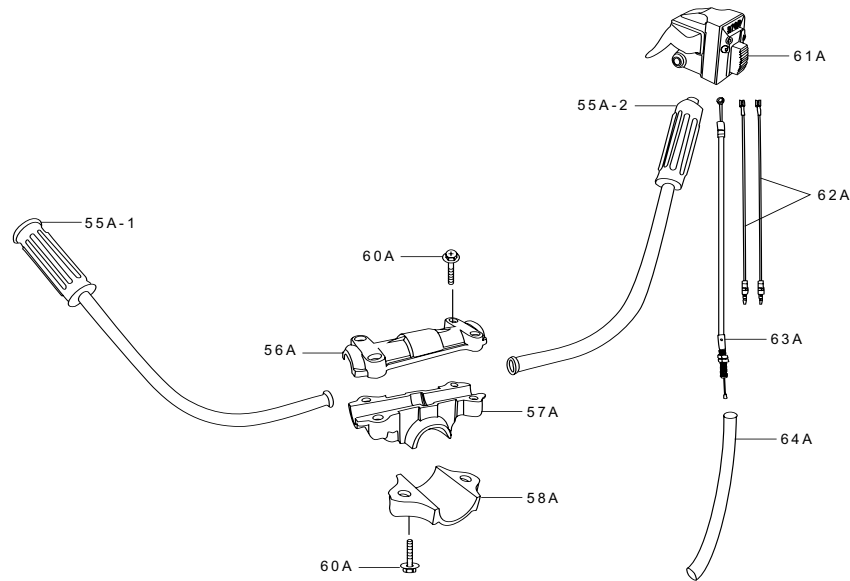

KPW3400/KPW3450

TG033D-AF70

BICYCLE HANDLE KIT

REF NO	PART NO	DESCRIPTION	QTY	NOTES
055A-1	PW32031A	HANDLE W/GRIP	1	
055A-2	PW34063	HANDLE-R W/GRIP	1	
056A	PW32033	HOLDER-HANDLE #1	1	
057A	PW32034	HOLDER-HANDLE #2	1	
058A	PW32035	HOLDER-HANDLE #3	1	
060A	B06X25W	BOLT W/WASHERS 6X25	6	
061A	PW34067	THROTTLE LEVER ASSY	1	
062A	PW34064	WIRE-LEAD 1MM	2	
063A	PW34065	CABLE-THROTTLE	1	
064A	PW34066	COVER-LEAD WIRE	1	
N/S	312B0600	NUT 6MM	1	
N/S	PW34068	ADJUSTER-CABLE	1