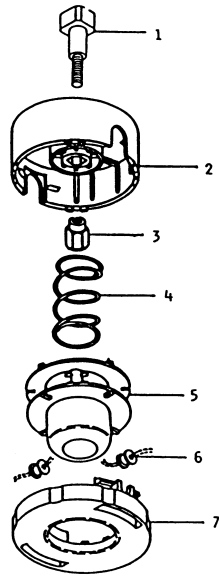

KPW3400/KPW3450

TG033D-AF70

CUTTING HEAD (AUTOMATIC)

REF NO	PART NO	DESCRIPTION	QTY	NOTES
	LCT010A	HEAD ASSY-TAP	1	
01	LCT001B	SHAFTBOLT-LH 8MM	1	
02	LCT010A-02	HOUSING-OUTER	1	
03	LCT010A-08	NUT	1	
04	LCT010-05	SPRING	1	
05	LCT010A-04	INTER-BUMP	1	
06	LCT003	EYELET	2	
07	LCT010A-03	BASE	1