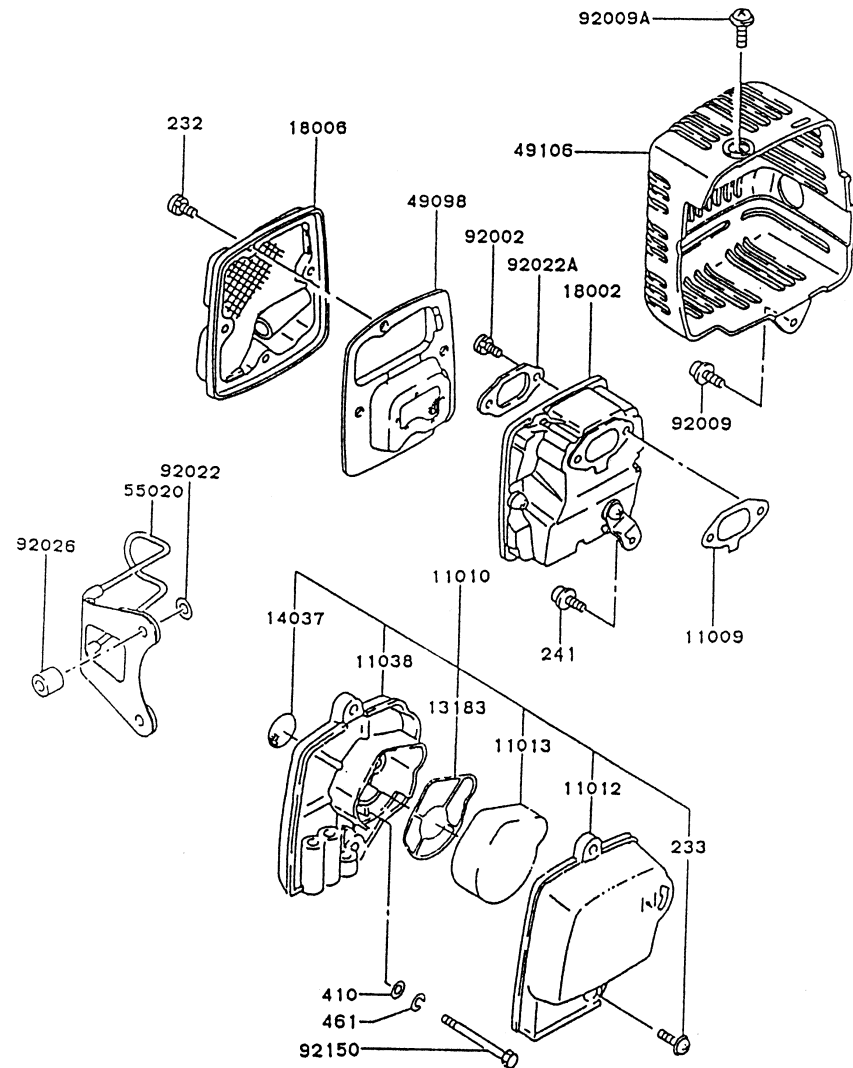

2051 Saturn Street
Monterey Park, CA 91755
323.728.7266
323.728.5304 Fax
<http://www.tmcpower.com>

PARTS CATALOG

KPW3400/KPW3450 LINE TRIMMER/BRUSH CUTTER

ENGINE REFERENCE:

TG033D-AF70 (WALBRO CARBURETOR)

KPW3400/KPW3450

TG033D-AF70

CARBURETOR

REF NO	PART NO	DESCRIPTION	QTY	NOTES
11009	TG34015-01	GASKET-INSULATOR	1	
11009A	TF22032-01	GASKET	1	
11009B	TG25027-02	GASKET-CARBURETOR	1	
11009C	TF22032-03	GASKET	1	
13168	TF22C26	LEVER-METERING	1	
14024	TF22032-08	COVER-PRIMER PUMP	1	
14024A	TG34015-02	COVER	1	
14043	TF22C23	SCREEN-FUEL INLET	1	
15003	TG33C00-X	CARBURETOR ASSY	1	
16002	TF22032-11	ADJUSTER-CABLE	1	
16009	TF22032-13	NEEDLE-JET	1	
16009A	TG34015-03	NEEDLE-JET	1	
16025	TF22032-14	VALVE-THROTTLE	1	
16030	TF22032-15	VALVE-FLOAT	1	
16041	TF22032-16	SHAFT-CARBURETOR	1	
16073	TG34015-04	INSULATOR	1	
16160	TG25027-05	BODY	1	
43028	TF22C14	DIAPHRAGM ASSY-METERING	1	
43028A	TF22032-21	DIAPHRAGM-PUMP	1	
49043	TF22C29	PRIMER-BULB	1	
92009	TF22032-23	SCREW	1	
92009A	TF22032-24	SCREW	1	
92009B	TF22032-25	SCREW	1	
92009C	TF22032-26	SCREW	1	
92009D	TF22032-28	SCREW	4	
92033	TF22032-29	RING-SNAP	1	
92033A	TF22032-30	RING-SNAP	1	
92043	TF22C24	PIN-METERING LEVER	1	
92081	TF22032-32	SPRING	1	
92081A	TF22032-36	SPRING	1	
92081B	TF22032-33	SPRING	1	
92081C	TF22032-34	SPRING	1	
92144	TG34015-05	SPRING	1	
CRK	TG33CRK-W	CARBURETOR KIT (KPW3400)		

ELECTRICAL EQUIPMENT

REF NO	PART NO	DESCRIPTION	QTY	NOTES
21050	TG34012	FLYWHEEL	1	
21119	TG25018	IGNITER	1	
21130/21169	KT12048	PLUG CAP ASSY	1	
21171	TG34013	COIL-IGNITION	1	
233	233B0408	SCREW 4X8	1	
26011	TD18089	WIRE-LEAD	1	
315	315B0800	NUT 8MM	1	
410	410B0800	WASHER 8MM	1	
461	461F0800	WASHER-SPRING 8MM	1	
49006	TG25020	BOOT	1	
510	KT12025	KEY	1	
92037	TG25021	CLAMP	1	
92059	TG25022	TUBE	1	
92070	BM6A	SPARK PLUG-NGK	1	
92071	TG25023	GROMMET	1	
92071A	TG25024	GROMMET	1	
92150	TG34014	BOLT 5X20	2	