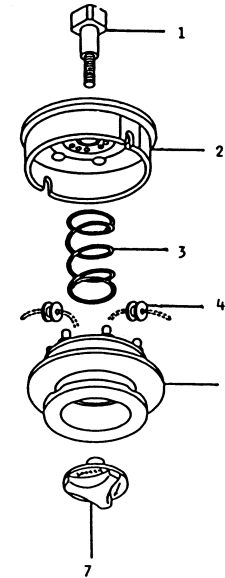

CUTTING HEAD (MANUAL)

REF NO	PART NO	DESCRIPTION	QTY	NOTES
	LCT008B	HEAD ASSY-MANUAL	1	
01	LCT001B	SHAFTBOLT-LH 8MM	1	
02	LCT002	HOUSING	1	
03	LCT003	EYELET	2	
05	LCT005	INTERSPOOL	1	
06	LCT006	SPRING	1	
07B	LCT007B	KNOB-LH THREAD	1