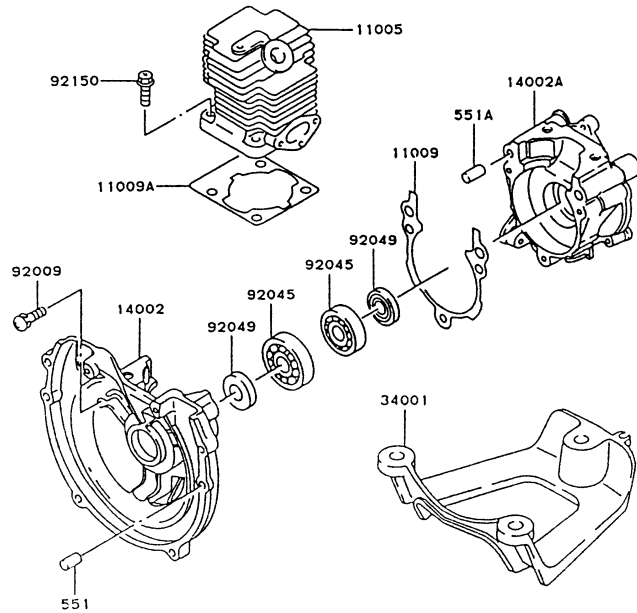

KPW3400/KPW3450

TG033D-AF70

CYLINDER/CRANKCASE

REF NO	PART NO	DESCRIPTION	QTY	NOTES
11005	TG34001	CYLINDER	1	
11009	TG34002	GASKET-CRANKCASE	1	
11009A	TG34003	GASKET-CYLINDER	1	
14002	TG34004	CRANKCASE (MAG)	1	
14002A	TG34005	CRANKCASE (PTO)	1	
34001	TG34006	STAND	1	
551	KT125808	PIN-DOWEL	1	
551A	TD24029	PIN-DOWEL	1	
92009	TD24030	SCREW 5X30	3	
92045	BB6201	BEARING-BALL 6201	2	
92049	KT12038	SEAL-OIL	2	
92150	TG34007	BOLT	4