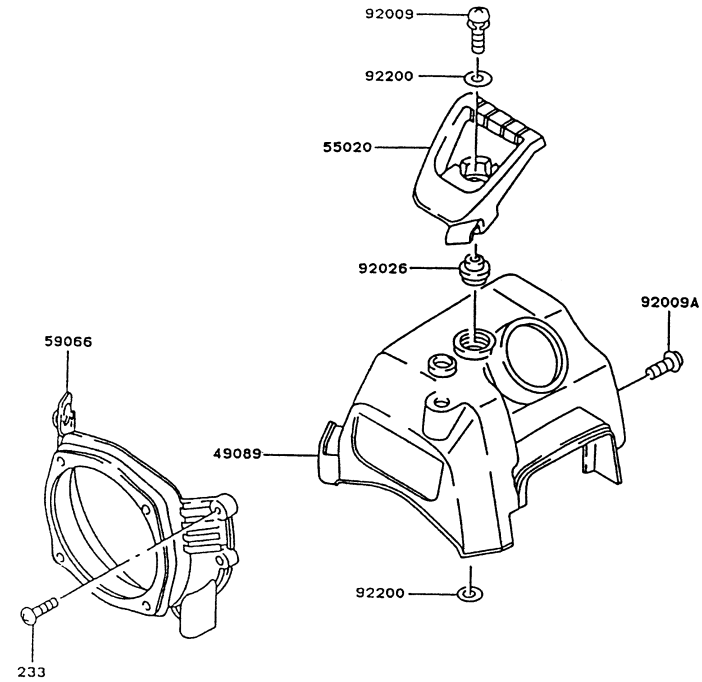

COOLING EQUIPMENT

REF NO	PART NO	DESCRIPTION	QTY	NOTES
233	233B0518	SCREW 5X18	4	
49089	TG34010	SHROUD-ENGINE	1	
55020	TG25011	GUARD	1	
59066	TG34011	HOUSING-FAN	1	
92009	TG25013	SCREW 5X20	1	
92009A	TG25014	SCREW 5X10	1	
92026	TG25015	SPACER	1	
92200	TG25110	WASHER 5.5X23.8X2.0	2