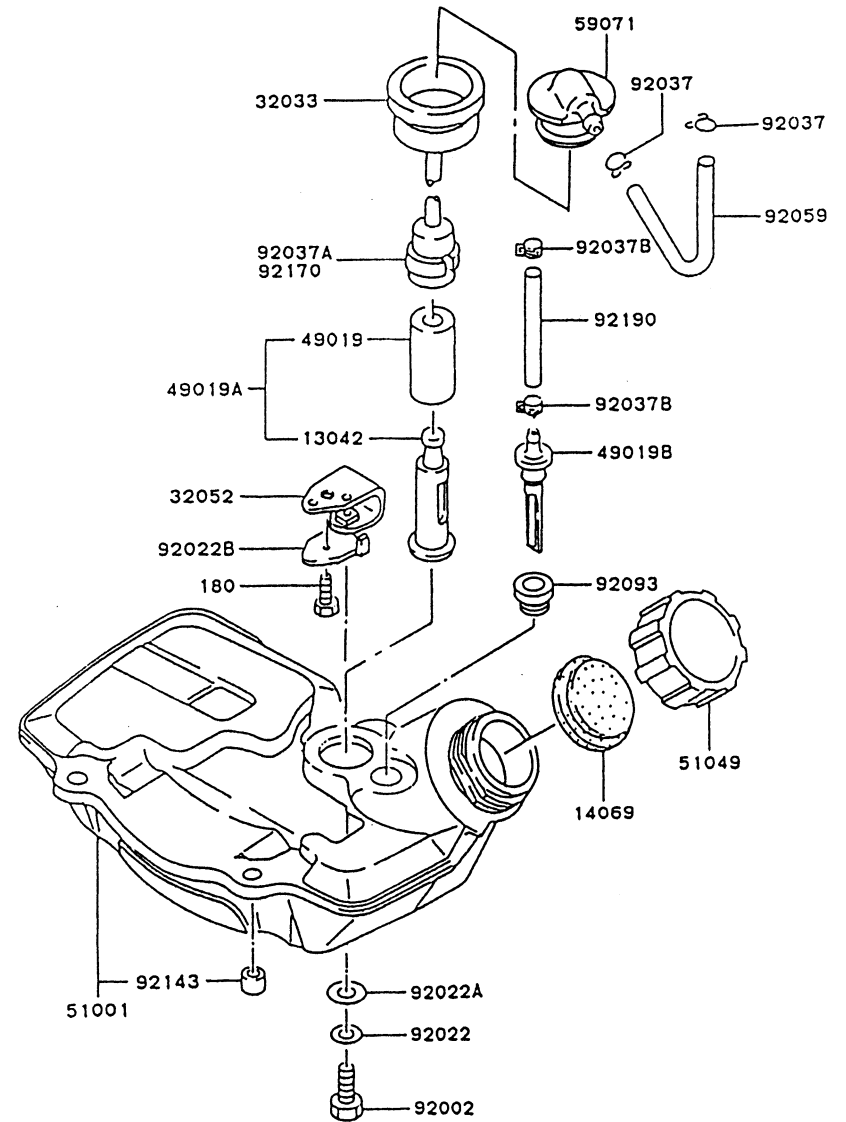

KPW3400/KPW3450

TG033D-AF70

FUEL TANK/FUEL VALVE

REF NO	PART NO	DESCRIPTION	QTY	NOTES
13042	KT125830	WEIGHT	1	
14069	KT125819	BREATHER	1	
180	180H0514	BOLT 5X14	1	
32033	TF22048	PIPE-STRAINER	1	
32052	TG25048	BRACKET-TANK	1	
49019	KT125829	FILTER-FUEL	1	
49019A	KT125828	STRAINER ASSY	1	
49019B	TG25049	FILTER-FUEL	1	
51001	TG34023	TANK-FUEL	1	
51049	TD33067	CAP-TANK	1	
59071	TF22049	JOINT	1	
92002	TF22042	BOLT	3	
92022	TF22044	WASHER	3	
92022A	TG25043	WASHER	3	
92022B	TG34024	WASHER	1	
92037	TE56047	CLIP	2	
92037B	TF22036	CLAMP	2	
92059	TG34025	TUBE	1	
92093	TF22038	SEAL	1	
92143	TG34026	COLLAR	3	
92170	TF22040	CLAMP	1	
92190	TG34027	TUBE	1