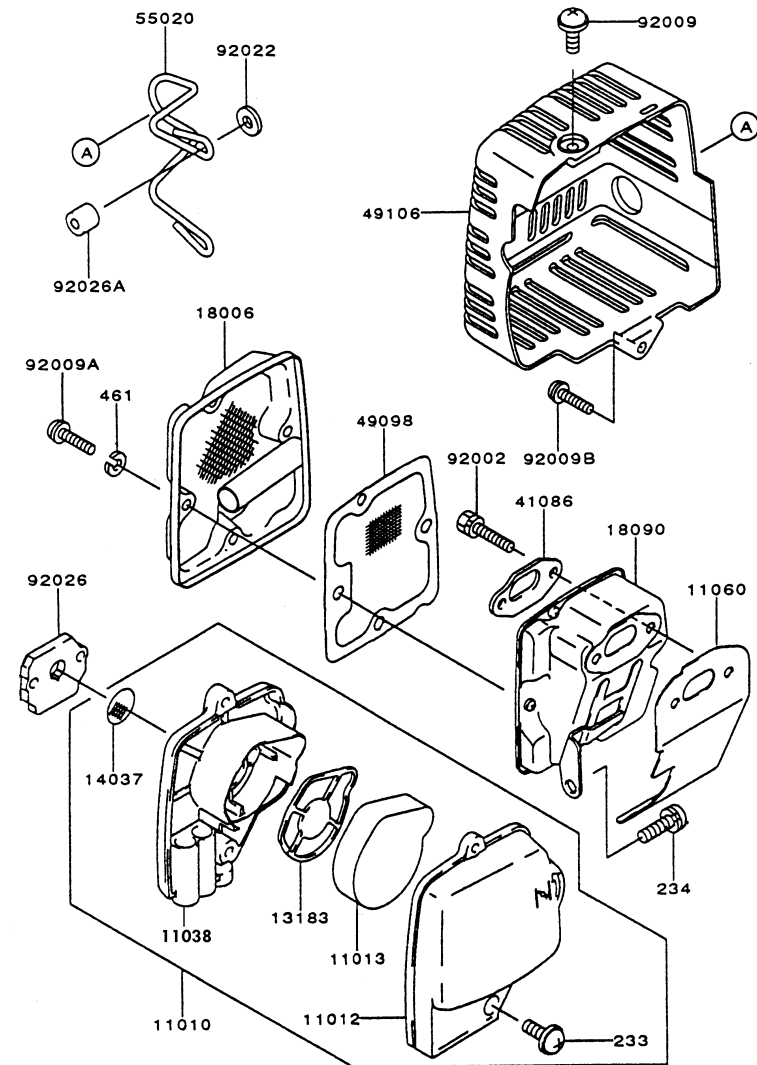

2051 Saturn Street
Monterey Park, CA 91755
323.728.7266
323.728.5304 Fax
<http://www.tmcpower.com>

PARTS CATALOG

KPW2525X LINE TRIMMER/WEEDER

ENGINE REFERENCE:

TG025D-BF70 (WALBRO CARBURETOR)

KPW2525X

TG025D-BF70

KPW2525X

TG025D-BF70

CARBURETOR

REF NO	PART NO	DESCRIPTION	QTY	NOTES
11009	TF22C12	GASKET-PUMP	1	
11049	TF22C27	BRACKET-CABLE	1	
11060	TF22C10	GASKET-METERING DIAPHRAGM	1	
11060A	TG25060-01	GASKET	1	
11060B	TG25115X-01	GASKET-CARBURETOR	1	
13168	TF22C26	LEVER-METERING	1	
14043	TF22C23	SCREEN-FUEL INLET	1	
14090	TF22C05	COVER-PRIMER PUMP	1	
15003A	TG25115X	CARBURETOR ASSY	1	
16030	TF22C08	VALVE-INLET NEEDLE	1	
16073	TG25118X	INSULATOR	1	
16160	TF22C01	BODY ASSY-AIR PURGE	1	
16160A/B	TF22C02	BODY ASSY-PUMP	1	
21083	TF22C07	SWIVEL ASSY	1	
43028	TF22C14	DIAPHRAGM ASSY-METERING	1	
43028A	TF22C13	DIAPHRAGM-PUMP	1	
43049	TF22C03	RING-PACKING	1	
49043	TF22C29	PRIMER-BULB	1	
92009	TG25027-07	SCREW 5X20	2	
92009A	TF22C19	SCREW-COLLAR THROTTLE	2	
92009B	TF22C20	SCREW-METERING LEVER PIN	1	
92009C	TF22C18	SCREW-COVER	4	
92009D	TH26C15	SCREW & NUT KIT	1	
92009E	TG25122X	SCREW 5X68	2	
92015	TD18039	NUT 5MM	2	
92015A	TG25123X	NUT	1	
92033	TF22C07	SWIVEL ASSY	1	
92043	TF22C24	PIN-METERING LEVER	1	
92055	TEX54DC04XA	O-RING	1	
92063A	TG25124X	JET-MAIN	1	
92144	TF22C21	SPRING-METERING LEVER	1	
92200	TF22C07	SWIVEL ASSY	1	
CRK	TG25CRK-W	CARBURETOR KIT	1	