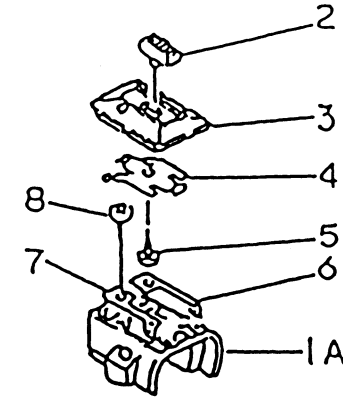

KPW2525X

TG025D-BF70

THIS PAGE INTENTIONALLY LEFT BLANK

KPW2525X

TG025D-BF70

THROTTLE LEVER

REF NO	PART NO	DESCRIPTION	QTY	NOTES
	PW24015A	THROTTLE LEVER ASSY	1	
01A	PW24015-01A	BODY-UPPER	1	
01B	PW24015-01B	BODY-LOWER	1	
02	PW24015-02	SWITCH	1	
03	PW24015-03	COVER	1	
04	PW24015-04	SPRING	1	
05	PW24015-05	SCREW	1	
06	PW24015-06	PLATE-GROUND R	1	
07	PW24015-07	PLATE-GROUND L	1	
08	PW24015-05	SCREW	2	
09	PW24015-09	LEVER	1	
10	PW24015-10	SHAFT	1	
11	PW24015-11	SPRING	1	
12	PW24015-12	STOPPER	1	
13	PW24015-13	SPRING-RETURN	1	
14	PW24015-14	E-RING	1	
15A	220B0520	SCREW 5X20	2	
16A	311B0500	NUT 5MM	2	

BODY

REF NO	PART NO	DESCRIPTION	QTY	NOTES
34	PW23062-02	COVER-GUARD	1	
34-42	PW23062	SAFETY GUARD ASSY	1	
35	PW23062-01	HOLDER-GUARD	1	
36	B06X25	BOLT 6X25	2	
37	PW23062-04	COLLAR-GUARD	2	
38	SW006	WASHER-SPRING 6MM	2	
39	HN006	NUT 6MM	2	
40	B06X12	BOLT 6X12	4	
41	SW006	WASHER-SPRING 6MM	4	
42	HN006	NUT 6MM	4	
43	PW25043	CASE-GEAR	1	
43-53	PW25042	GEAR CASE ASSY	1	
44	PW24039	PINION	1	
45	PW24040	BEARING (6900)	1	
46	PW25046	BEARING (6900Z)	1	
47	PW24043	RING-SNAP #10	1	
48	PW25048	RING-SNAP #22	1	
49	PW24044	BEARING (608)	1	
50	PW24045	GEAR	1	
51	PW25051	SHAFT	1	
52	PW25052	BEARING (6001DU)	1	
53	P35008	RING-SNAP #28	1	
54	PW25054	FIXER-BLADE UPPER	1	
55	PW25055	FIXER-BLADE LOWER	1	
56	PW25056	BOWL	1	
57	PW23057	WASHER-TOOTHED 8MM	1	
58	410B0800	WASHER 8MM	1	
59	PW24056	BOLT	1	
60	PW25060	BOLT 8X8	1	
61	S05X10W	SCREW W/WASHER 5X10	1	
62	187B0630	BOLT 6X30	1	
63	PW25063	WASHER	1	