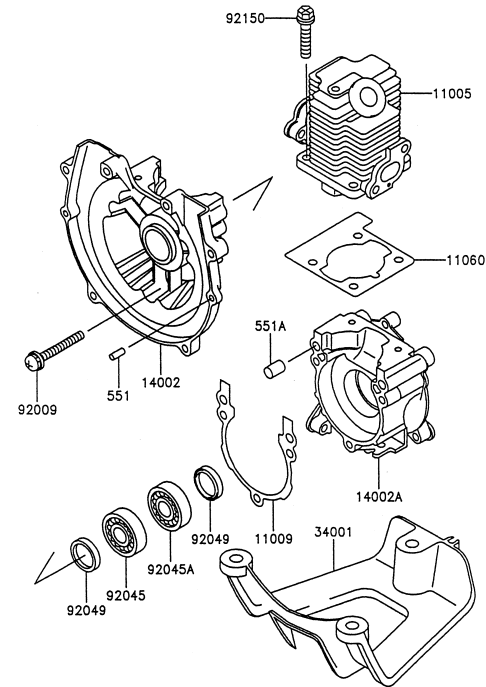

CYLINDER/CRANKCASE

REF NO	PART NO	DESCRIPTION	QTY	NOTES
11005	TG25100X	CYLINDER	1	
11009	TG25104	GASKET-CRANKCASE	1	
11060	TG25101	GASKET-CYLINDER	1	
14002	TG25103	CRANKCASE	1	
14002A	TG25102X	CRANKCASE	1	
34001	TG25006	STAND	1	
551	KT125808	PIN-DOWEL	2	
551A	TD24029	PIN-DOWEL	2	
92009	TD24030	SCREW 5X30	3	
92045	TD18030	BEARING (6000C3)	1	
92045A	TD18029	BEARING (62003C)	1	
92049	TD18031	SEAL-OIL	2	
92150	TG34007	BOLT	4