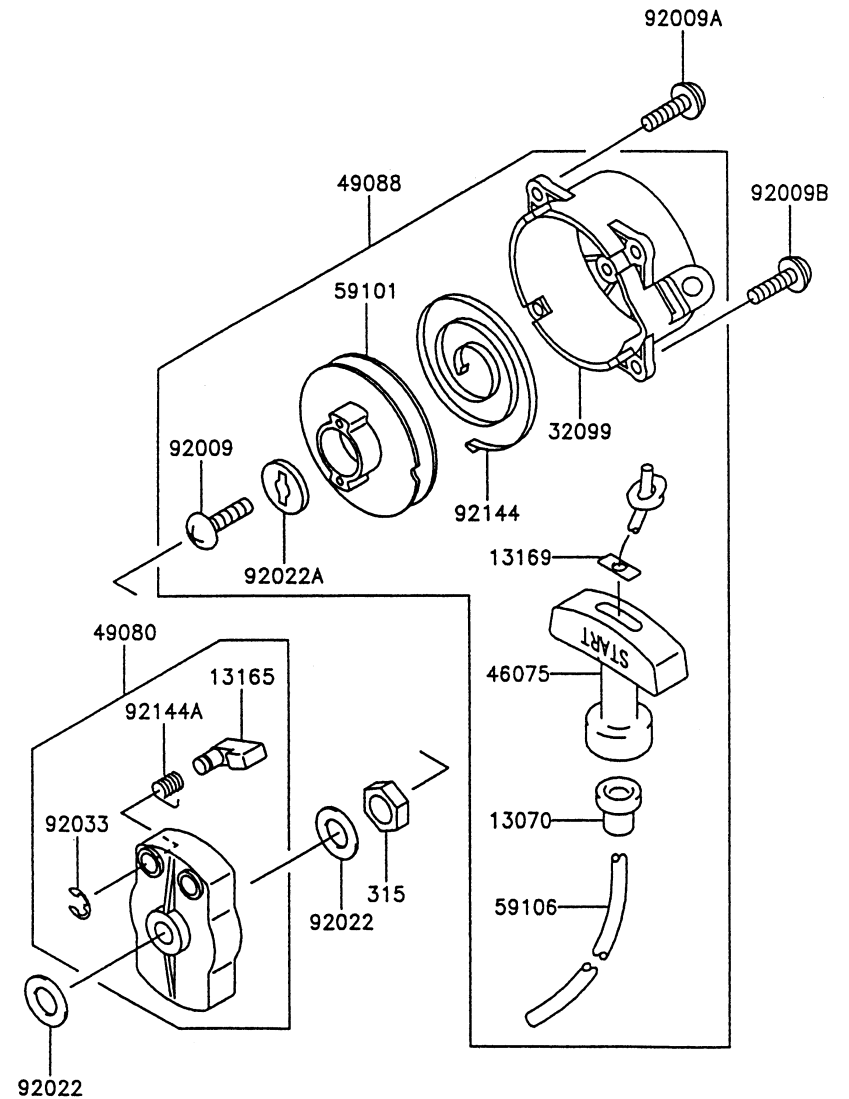

PTO EQUIPMENT

REF NO	PART NO	DESCRIPTION	QTY	NOTES
13081	TG25130X	CLUTCH ASSY	1	
13270	TG25129X	PLATE	1	
49049	TG25047X	SHOE-CLUTCH	2	
92043	TD18056	PIN-CLUTCH	2	
92144	TD18058	SPRING-CLUTCH	1	

KPW2525X

TG025D-BF70

STARTER

REF NO	PART NO	DESCRIPTION	QTY	NOTES
13070	TE56068-07	GUIDE-ROPE	1	
13165	TG28015	PAWL	1	
13169	TD18080-07	PLATE	1	
315	315B0800	NUT 8MM	1	
32099	TG25057-02	CASE-RECOIL	1	TO E/NO 142993
32099A	TG25057X-2	CASE-RECOIL	1	FM E/NO 142994
46075	TD33032-10	HANDLE	1	
49080	TG25057-03	PULLEY-STARTING	1	
49088	TG25057X	RECOIL ASSY	1	
59101	TG25057-04	REEL-RECOIL	1	
59106	TG25057-05	ROPE 3.5X850	1	
92009	TE56068-01	SCREW-SPECIAL	1	TO E/NO 142993
92009	TG25128X	SCREW-TAPPING	1	FM E/NO 142994
92009A	TG25057-07	SCREW	2	
92009B	TG34037	SCREW 5X16	2	
92022	TD24095	WASHER	2	
92022A	TG25057-08	WASHER	1	
92033	TD18084	RING-SNAP	1	
92144	TG25057-09	SPRING-RECOIL	1	
92144A	TG25057-10	SPRING	1	

BODY

REF NO	PART NO	DESCRIPTION	QTY	NOTES
34	PW23062-02	COVER-GUARD	1	
34-42	PW23062	SAFETY GUARD ASSY	1	
35	PW23062-01	HOLDER-GUARD	1	
36	B06X25	BOLT 6X25	2	
37	PW23062-04	COLLAR-GUARD	2	
38	SW006	WASHER-SPRING 6MM	2	
39	HN006	NUT 6MM	2	
40	B06X12	BOLT 6X12	4	
41	SW006	WASHER-SPRING 6MM	4	
42	HN006	NUT 6MM	4	
43	PW25043	CASE-GEAR	1	
43-53	PW25042	GEAR CASE ASSY	1	
44	PW24039	PINION	1	
45	PW24040	BEARING (6900)	1	
46	PW25046	BEARING (6900Z)	1	
47	PW24043	RING-SNAP #10	1	
48	PW25048	RING-SNAP #22	1	
49	PW24044	BEARING (608)	1	
50	PW24045	GEAR	1	
51	PW25051	SHAFT	1	
52	PW25052	BEARING (6001DU)	1	
53	P35008	RING-SNAP #28	1	
54	PW25054	FIXER-BLADE UPPER	1	
55	PW25055	FIXER-BLADE LOWER	1	
56	PW25056	BOWL	1	
57	PW23057	WASHER-TOOTHED 8MM	1	
58	410B0800	WASHER 8MM	1	
59	PW24056	BOLT	1	
60	PW25060	BOLT 8X8	1	
61	S05X10W	SCREW W/WASHER 5X10	1	
62	187B0630	BOLT 6X30	1	
63	PW25063	WASHER	1	