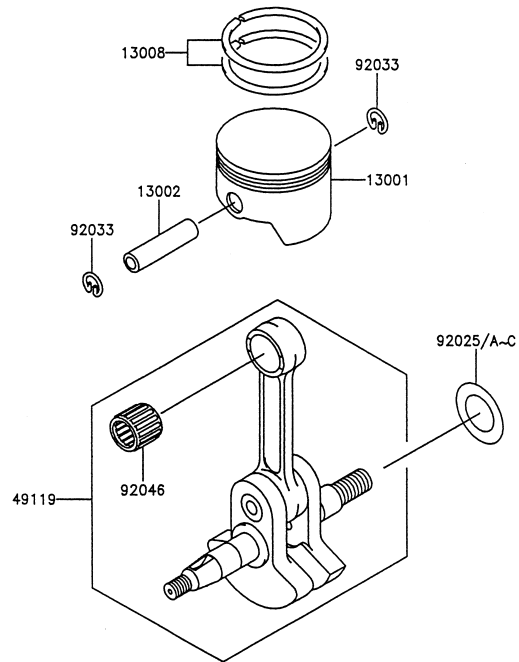

KPW2525X

TG025D-BF70

PISTON/CRANKSHAFT

REF NO	PART NO	DESCRIPTION	QTY	NOTES
13001	TG25105X	PISTON	1	
13002	KT12020	PIN-PISTON	1	
13008	TG25106	PISTON RING SET	1	
49119	TG25009	CRANKSHAFT ASSY	1	
92025A-C	TD18022	SHIM A/B/C/D	A/R	
92033	TH23056	RING-SNAP	2	
92046	KT12056A	BEARING-NEEDLE	1