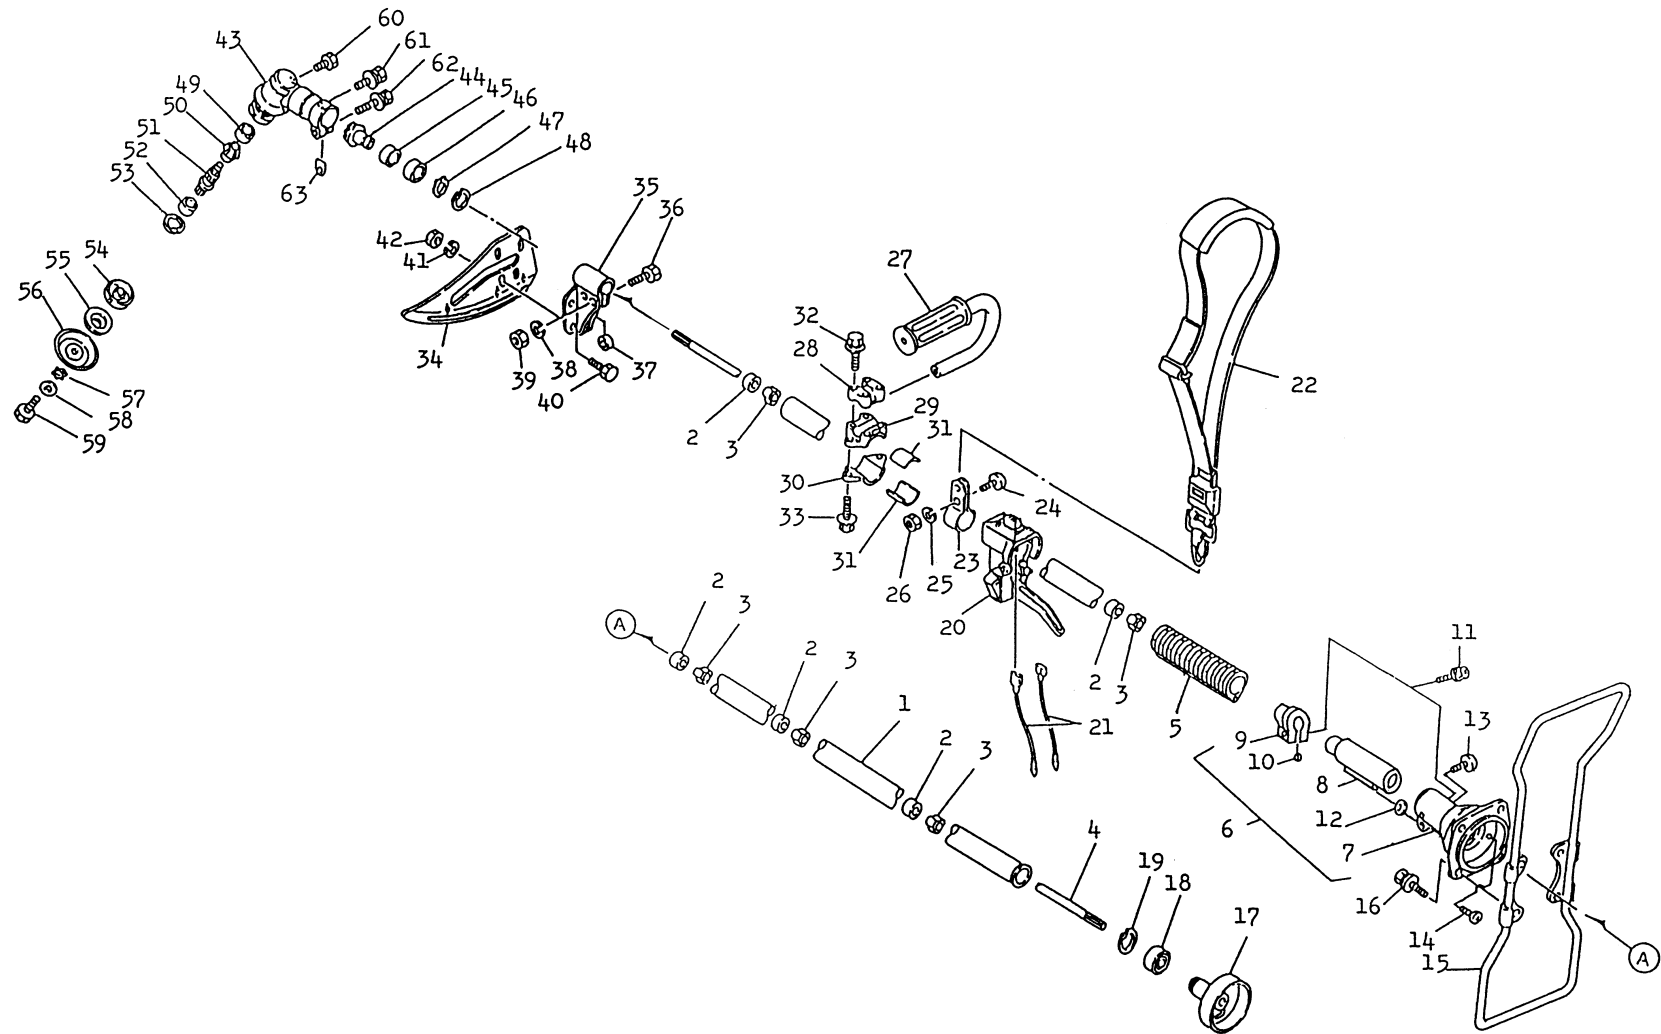

KPW2525X

TG025D-BF70

BODY

KPW2525X

TG025D-BF70

BODY

REF NO	PART NO	DESCRIPTION	QTY	NOTES
01	PW25001A	HOUSING-DRIVE W/CUSHION	1	
02	PW24002	METAL-DRIVE	5	
03	PW24003	CUSHION-DRIVE	5	
04	PW25004	SHAFT-DRIVE	1	
05	PW24005A	GRIP-DRIVE HOUSING	1	
06	PW25006	CLUTCH CASE ASSY	1	
07	PW25007	CASE-CLUTCH	1	
08	PW25008	INNER CASE W/CUSHION	1	
09	PW25009	HOLDER-CASE CLUTCH	1	
10	PW25010	COLLAR-SMALL	1	
11	B05X30W	BOLT W/WASHERS 5X30	1	
12	PW25012	COLLAR-LARGE	1	
13	PW25013	SCREW-BINDING 5X10	1	
14	223B0510	SCREW 5X10	1	
15	PW24008	STAND	1	
16	B06X20W	BOLT W/WASHERS 6X20	4	
17	PW25017	DRUM-CLUTCH	1	
18	PW24011	BEARING (6201-2RU)	1	
19	PW25019	RING-SNAP #12	1	
20	PW24015A	THROTTLE LEVER ASSY	1	
21	PW24016	WIRE-LEAD	2	
22	PW23070	STRAP-SHOULDER	1	
23	PW24018	HOLDER-STRAP	1	
24	232B0512	SCREW 5X12	1	
25	461F0500	WASHER-SPRING 5MM	1	
26	311B0500	NUT 5MM	1	
27	PW23022	U HANDLE W/GRIP	1	
28	PW23023	STAY A	1	
29	PW23024	STAY B	1	
30	PW23025	STAY C	1	
31	PW24025	SPACER	1	
32	B05X25W	BOLT W/WASHERS 5X25	4	
33	187B0625	BOLT 6X25	2	

BODY

REF NO	PART NO	DESCRIPTION	QTY	NOTES
34	PW23062-02	COVER-GUARD	1	
34-42	PW23062	SAFETY GUARD ASSY	1	
35	PW23062-01	HOLDER-GUARD	1	
36	B06X25	BOLT 6X25	2	
37	PW23062-04	COLLAR-GUARD	2	
38	SW006	WASHER-SPRING 6MM	2	
39	HN006	NUT 6MM	2	
40	B06X12	BOLT 6X12	4	
41	SW006	WASHER-SPRING 6MM	4	
42	HN006	NUT 6MM	4	
43	PW25043	CASE-GEAR	1	
43-53	PW25042	GEAR CASE ASSY	1	
44	PW24039	PINION	1	
45	PW24040	BEARING (6900)	1	
46	PW25046	BEARING (6900Z)	1	
47	PW24043	RING-SNAP #10	1	
48	PW25048	RING-SNAP #22	1	
49	PW24044	BEARING (608)	1	
50	PW24045	GEAR	1	
51	PW25051	SHAFT	1	
52	PW25052	BEARING (6001DU)	1	
53	P35008	RING-SNAP #28	1	
54	PW25054	FIXER-BLADE UPPER	1	
55	PW25055	FIXER-BLADE LOWER	1	
56	PW25056	BOWL	1	
57	PW23057	WASHER-TOOTHED 8MM	1	
58	410B0800	WASHER 8MM	1	
59	PW24056	BOLT	1	
60	PW25060	BOLT 8X8	1	
61	S05X10W	SCREW W/WASHER 5X10	1	
62	187B0630	BOLT 6X30	1	
63	PW25063	WASHER	1