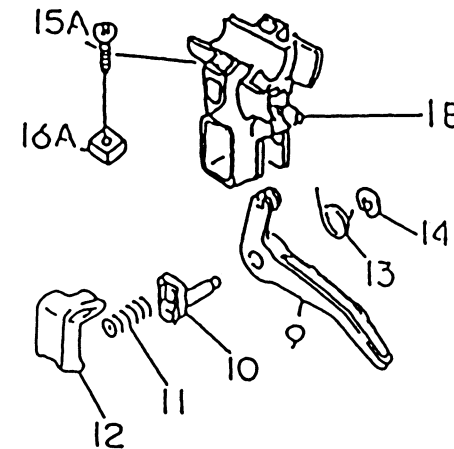

KPW2525X

TG025D-BF70

THIS PAGE INTENTIONALLY LEFT BLANK

KPW2525X

TG025D-BF70

THROTTLE LEVER

REF NO	PART NO	DESCRIPTION	QTY	NOTES
	PW24015A	THROTTLE LEVER ASSY	1	
01A	PW24015-01A	BODY-UPPER	1	
01B	PW24015-01B	BODY-LOWER	1	
02	PW24015-02	SWITCH	1	
03	PW24015-03	COVER	1	
04	PW24015-04	SPRING	1	
05	PW24015-05	SCREW	1	
06	PW24015-06	PLATE-GROUND R	1	
07	PW24015-07	PLATE-GROUND L	1	
08	PW24015-05	SCREW	2	
09	PW24015-09	LEVER	1	
10	PW24015-10	SHAFT	1	
11	PW24015-11	SPRING	1	
12	PW24015-12	STOPPER	1	
13	PW24015-13	SPRING-RETURN	1	
14	PW24015-14	E-RING	1	
15A	220B0520	SCREW 5X20	2	
16A	311B0500	NUT 5MM	2	

BODY

REF NO	PART NO	DESCRIPTION	QTY	NOTES
34	PW23062-02	COVER-GUARD	1	
34-42	PW23062	SAFETY GUARD ASSY	1	
35	PW23062-01	HOLDER-GUARD	1	
36	B06X25	BOLT 6X25	2	
37	PW23062-04	COLLAR-GUARD	2	
38	SW006	WASHER-SPRING 6MM	2	
39	HN006	NUT 6MM	2	
40	B06X12	BOLT 6X12	4	
41	SW006	WASHER-SPRING 6MM	4	
42	HN006	NUT 6MM	4	
43	PW25043	CASE-GEAR	1	
43-53	PW25042	GEAR CASE ASSY	1	
44	PW24039	PINION	1	
45	PW24040	BEARING (6900)	1	
46	PW25046	BEARING (6900Z)	1	
47	PW24043	RING-SNAP #10	1	
48	PW25048	RING-SNAP #22	1	
49	PW24044	BEARING (608)	1	
50	PW24045	GEAR	1	
51	PW25051	SHAFT	1	
52	PW25052	BEARING (6001DU)	1	
53	P35008	RING-SNAP #28	1	
54	PW25054	FIXER-BLADE UPPER	1	
55	PW25055	FIXER-BLADE LOWER	1	
56	PW25056	BOWL	1	
57	PW23057	WASHER-TOOTHED 8MM	1	
58	410B0800	WASHER 8MM	1	
59	PW24056	BOLT	1	
60	PW25060	BOLT 8X8	1	
61	S05X10W	SCREW W/WASHER 5X10	1	
62	187B0630	BOLT 6X30	1	
63	PW25063	WASHER	1	