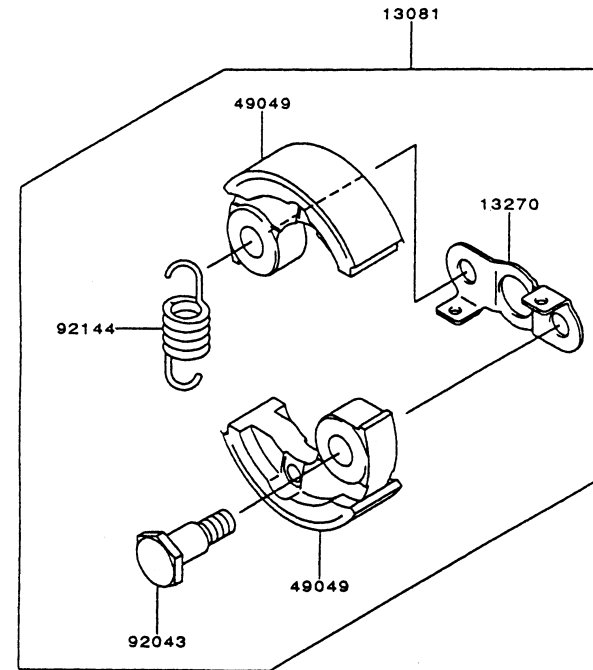

PTO EQUIPMENT

REF NO	PART NO	DESCRIPTION	QTY	NOTES
13081	TG25130X	CLUTCH ASSY	1	
13270	TG25129X	PLATE	1	
49049	TG25047X	SHOE-CLUTCH	2	
92043	TD18056	PIN-CLUTCH	2	
92144	TD18058	SPRING-CLUTCH	1