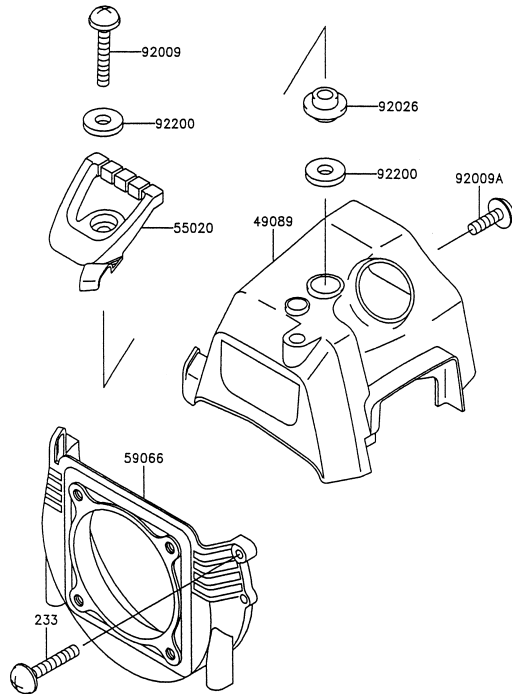

KPW2525X

TG025D-BF70

CARBURETOR

REF NO	PART NO	DESCRIPTION	QTY	NOTES
11009	TF22C12	GASKET-PUMP	1	
11049	TF22C27	BRACKET-CABLE	1	
11060	TF22C10	GASKET-METERING DIAPHRAGM	1	
11060A	TG25060-01	GASKET	1	
11060B	TG25115X-01	GASKET-CARBURETOR	1	
13168	TF22C26	LEVER-METERING	1	
14043	TF22C23	SCREEN-FUEL INLET	1	
14090	TF22C05	COVER-PRIMER PUMP	1	
15003A	TG25115X	CARBURETOR ASSY	1	
16030	TF22C08	VALVE-INLET NEEDLE	1	
16073	TG25118X	INSULATOR	1	
16160	TF22C01	BODY ASSY-AIR PURGE	1	
16160A/B	TF22C02	BODY ASSY-PUMP	1	
21083	TF22C07	SWIVEL ASSY	1	
43028	TF22C14	DIAPHRAGM ASSY-METERING	1	
43028A	TF22C13	DIAPHRAGM-PUMP	1	
43049	TF22C03	RING-PACKING	1	
49043	TF22C29	PRIMER-BULB	1	
92009	TG25027-07	SCREW 5X20	2	
92009A	TF22C19	SCREW-COLLAR THROTTLE	2	
92009B	TF22C20	SCREW-METERING LEVER PIN	1	
92009C	TF22C18	SCREW-COVER	4	
92009D	TH26C15	SCREW & NUT KIT	1	
92009E	TG25122X	SCREW 5X68	2	
92015	TD18039	NUT 5MM	2	
92015A	TG25123X	NUT	1	
92033	TF22C07	SWIVEL ASSY	1	
92043	TF22C24	PIN-METERING LEVER	1	
92055	TEX54DC04XA	O-RING	1	
92063A	TG25124X	JET-MAIN	1	
92144	TF22C21	SPRING-METERING LEVER	1	
92200	TF22C07	SWIVEL ASSY	1	
CRK	TG25CRK-W	CARBURETOR KIT	1	

KPW2525X

TG025D-BF70

COOLING EQUIPMENT

REF NO	PART NO	DESCRIPTION	QTY	NOTES
233	233B0518	SCREW 5X18	4	
49089	TG25010X	SHROUD-ENGINE	1	
55020	TG25011	GUARD	1	
59066	TG25012X	HOUSING-FAN	1	
92009	TG25013	SCREW 5X20	1	
92009A	TG25014	SCREW 5X10	1	
92026	TG25015	SPACER	1	
92200	TG25110	WASHER 5.5X23.8X2.0	2	

CYLINDER/CRANKCASE

REF NO	PART NO	DESCRIPTION	QTY	NOTES
11005	TG25100X	CYLINDER	1	
11009	TG25104	GASKET-CRANKCASE	1	
11060	TG25101	GASKET-CYLINDER	1	
14002	TG25103	CRANKCASE	1	
14002A	TG25102X	CRANKCASE	1	
34001	TG25006	STAND	1	
551	KT125808	PIN-DOWEL	2	
551A	TD24029	PIN-DOWEL	2	
92009	TD24030	SCREW 5X30	3	
92045	TD18030	BEARING (6000C3)	1	
92045A	TD18029	BEARING (62003C)	1	
92049	TD18031	SEAL-OIL	2	
92150	TG34007	BOLT	4	