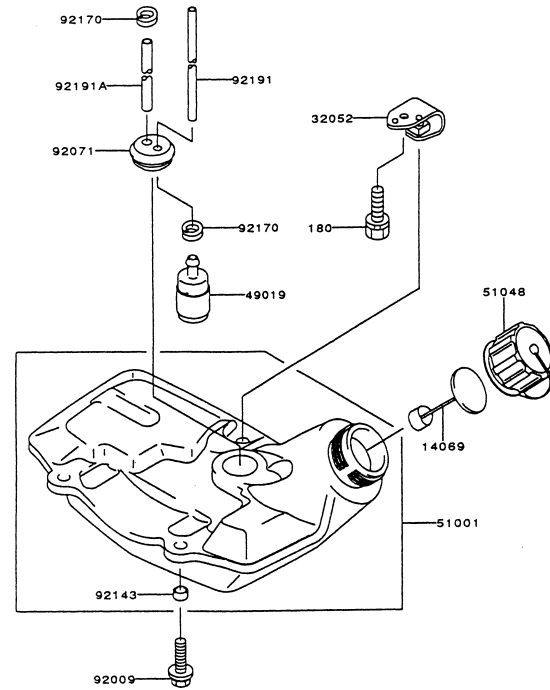

FUEL TANK/FUEL VALVE

REF NO	PART NO	DESCRIPTION	QTY	NOTES
14069	KT125819	BREATHER	1	
180	TG25056	BOLT-UPSET WS	1	
32052	TG25048	BRACKET-TANK	1	
49019	TF22C30X	FILTER-FUEL	1	
51001	TG25050X	TANK-FUEL	1	
51048	TG34040	CAP ASSY-TANK	1	
92009	TG25051X	SCREW 5X16	3	
92071	TG34042	GROMMET-FUEL TANK	1	
92143	TG25054	COLLAR-TANK	3	
92170	TG34043	CLAMP-FUEL FILTER	2	
92191	TG25126X	TUBE 3x5x175	1	
92191A	TG25127X	TUBE 3x6x110	1