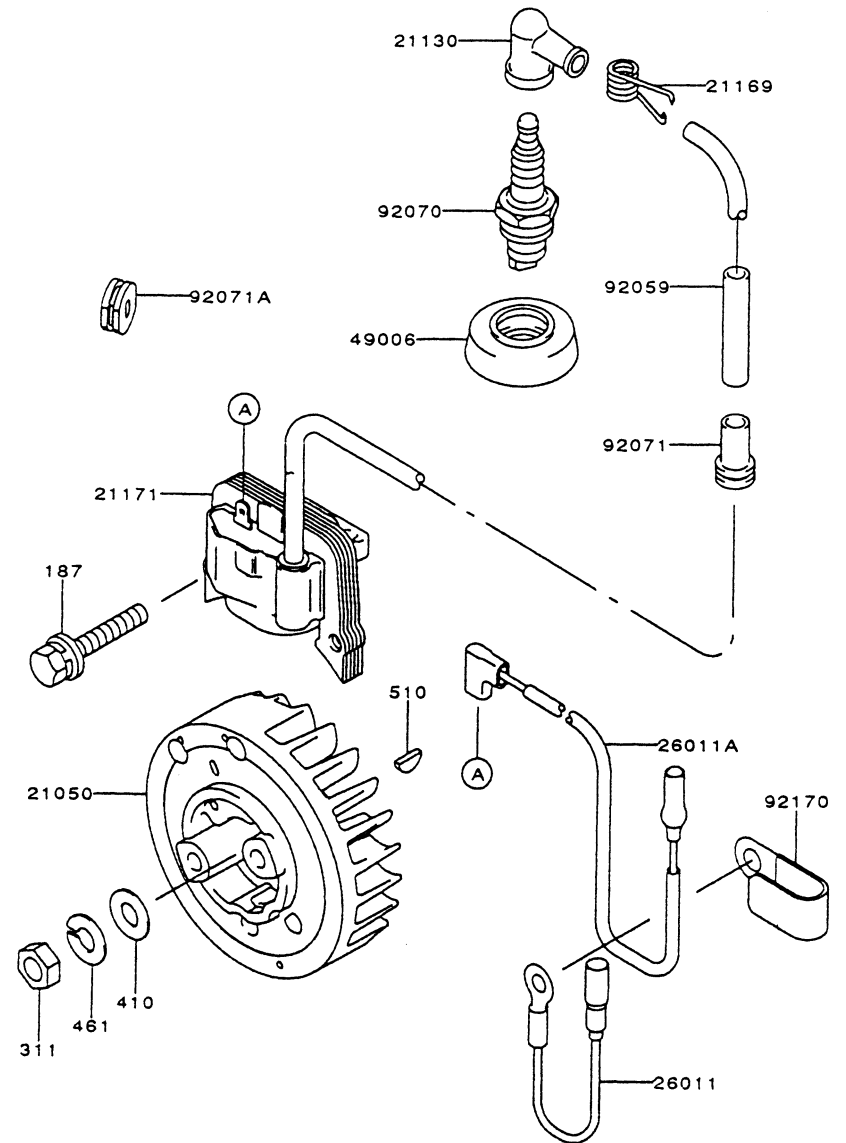

CYLINDER/CRANKCASE

REF NO	PART NO	DESCRIPTION	QTY	NOTES
11005	TG25100X	CYLINDER	1	
11009	TG25104	GASKET-CRANKCASE	1	
11060	TG25101	GASKET-CYLINDER	1	
14002	TG25103	CRANKCASE	1	
14002A	TG25102X	CRANKCASE	1	
34001	TG25006	STAND	1	
551	KT125808	PIN-DOWEL	2	
551A	TD24029	PIN-DOWEL	2	
92009	TD24030	SCREW 5X30	3	
92045	TD18030	BEARING (6000C3)	1	
92045A	TD18029	BEARING (62003C)	1	
92049	TD18031	SEAL-OIL	2	
92150	TG34007	BOLT	4	

KPW2525X

TG025D-BF70

CONTROL EQUIPMENT

REF NO	PART NO	DESCRIPTION	QTY	NOTES
54012	TG28008	CABLE-THROTTLE	1	

FUEL TANK/FUEL VALVE

REF NO	PART NO	DESCRIPTION	QTY	NOTES
14069	KT125819	BREATHER	1	
180	TG25056	BOLT-UPSET WS	1	
32052	TG25048	BRACKET-TANK	1	
49019	TF22C30X	FILTER-FUEL	1	
51001	TG25050X	TANK-FUEL	1	
51048	TG34040	CAP ASSY-TANK	1	
92009	TG25051X	SCREW 5X16	3	
92071	TG34042	GROMMET-FUEL TANK	1	
92143	TG25054	COLLAR-TANK	3	
92170	TG34043	CLAMP-FUEL FILTER	2	
92191	TG25126X	TUBE 3x5x175	1	
92191A	TG25127X	TUBE 3x6x110	1	

KPW2525X

TG025D-BF70

ELECTRICAL EQUIPMENT

REF NO	PART NO	DESCRIPTION	QTY	NOTES
187	187B0520	BOLT 5X20	2	
21050	TG25111X	FLYWHEEL	1	
21130/21169	KT12048	PLUG CAP ASSY	1	
21171	TG25112X	COIL-IGNITION	1	
26011	TD18089	WIRE-LEAD	1	
26011A	TG34035	WIRE-LEAD L=200	1	
311	311B0600	NUT 6MM	1	
410	410B0600	WASHER 6MM	1	
461	461F0600	WASHER-SPRING 6MM	1	
49006	TG25020	BOOT	1	
510	KT12025	KEY	1	
92059	TG25022	TUBE	1	
92070	BM6A	SPARK PLUG-NGK	1	
92071	TG25023	GROMMET	1	
92071A	TG25024	GROMMET	1	
92170	TG25113	CLAMP	1	