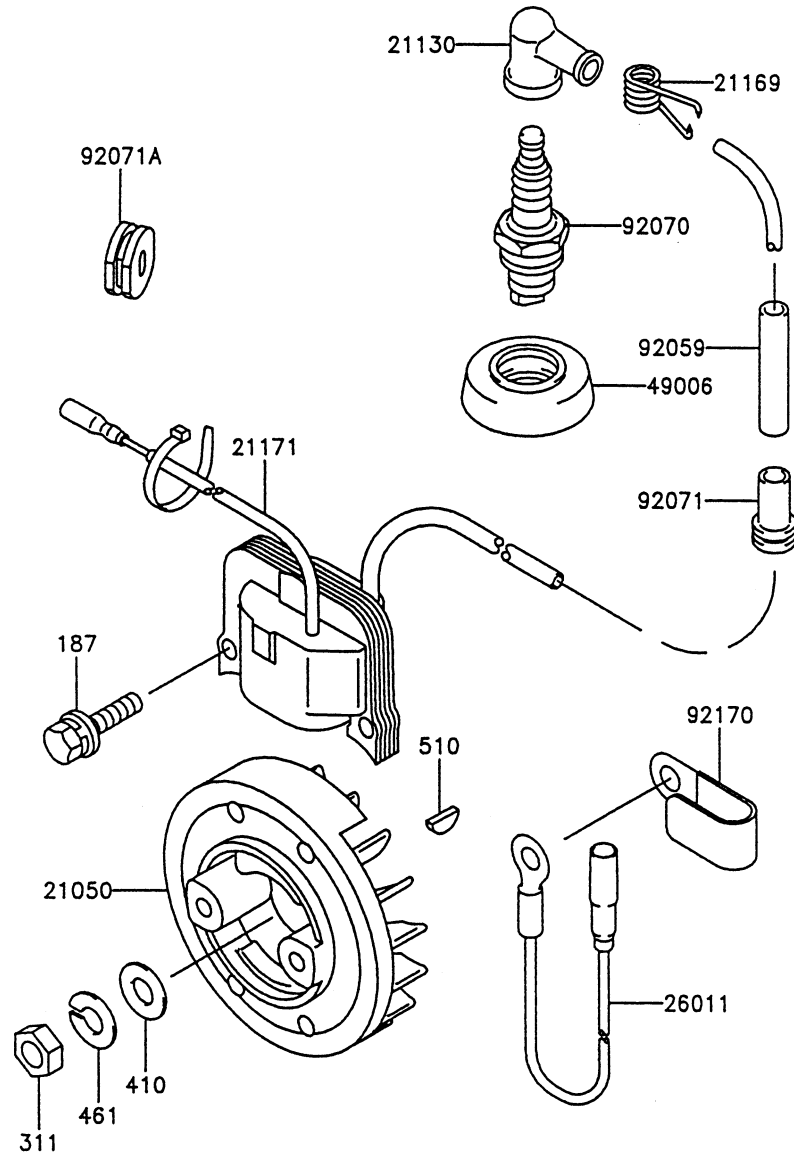

KPW2525

TG025D-AF70

ELECTRICAL EQUIPMENT

REF NO	PART NO	DESCRIPTION	QTY	NOTES
187	187B0520	BOLT 5X20	2	
21050	TG25111X	FLYWHEEL	1	
21130/21169	KT12048	PLUG CAP ASSY	1	
21171	TG25112	COIL-IGNITION	1	
26011	TD18089	WIRE-LEAD	1	
311	311B0600	NUT 6MM	1	
410	410B0600	WASHER 6MM	1	
461	461F0600	WASHER-SPRING 6MM	1	
49006	TG25020	BOOT	1	
510	KT12025	KEY	1	
92059	TG25022	TUBE	1	
92070	BM6A	SPARK PLUG-NGK	1	
92071	TG25023	GROMMET	1	
92071A	TG25024	GROMMET	1	
92170	TG25113	CLAMP	1