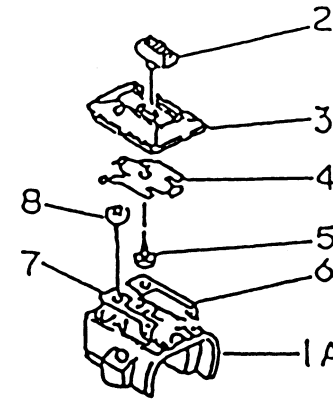

KPW2525

TG025D-AF70

THROTTLE LEVER

REF NO	PART NO	DESCRIPTION	QTY	NOTES
	PW24015A	THROTTLE LEVER ASSY	1	
01A	PW24015-01A	BODY-UPPER	1	
01B	PW24015-01B	BODY-LOWER	1	
02	PW24015-02	SWITCH	1	
03	PW24015-03	COVER	1	
04	PW24015-04	SPRING	1	
05	PW24015-05	SCREW	1	
06	PW24015-06	PLATE-GROUND R	1	
07	PW24015-07	PLATE-GROUND L	1	
08	PW24015-05	SCREW	2	
09	PW24015-09	LEVER	1	
10	PW24015-10	SHAFT	1	
11	PW24015-11	SPRING	1	
12	PW24015-12	STOPPER	1	
13	PW24015-13	SPRING-RETURN	1	
14	PW24015-14	E-RING	1	
15A	220B0520	SCREW 5X20	2	
16A	311B0500	NUT 5MM	2