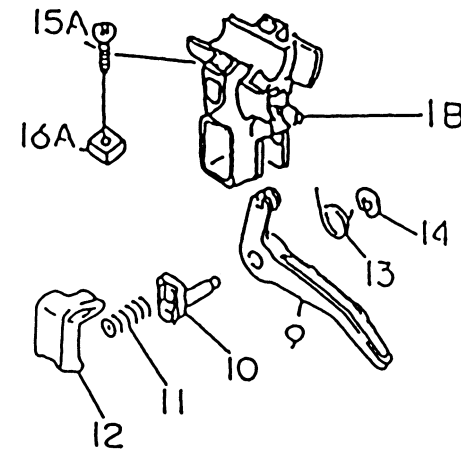

KPW2525

TG025D-AF70

THROTTLE LEVER

REF NO	PART NO	DESCRIPTION	QTY	NOTES
	PW24015A	THROTTLE LEVER ASSY	1	
01A	PW24015-01A	BODY-UPPER	1	
01B	PW24015-01B	BODY-LOWER	1	
02	PW24015-02	SWITCH	1	
03	PW24015-03	COVER	1	
04	PW24015-04	SPRING	1	
05	PW24015-05	SCREW	1	
06	PW24015-06	PLATE-GROUND R	1	
07	PW24015-07	PLATE-GROUND L	1	
08	PW24015-05	SCREW	2	
09	PW24015-09	LEVER	1	
10	PW24015-10	SHAFT	1	
11	PW24015-11	SPRING	1	
12	PW24015-12	STOPPER	1	
13	PW24015-13	SPRING-RETURN	1	
14	PW24015-14	E-RING	1	
15A	220B0520	SCREW 5X20	2	
16A	311B0500	NUT 5MM	2