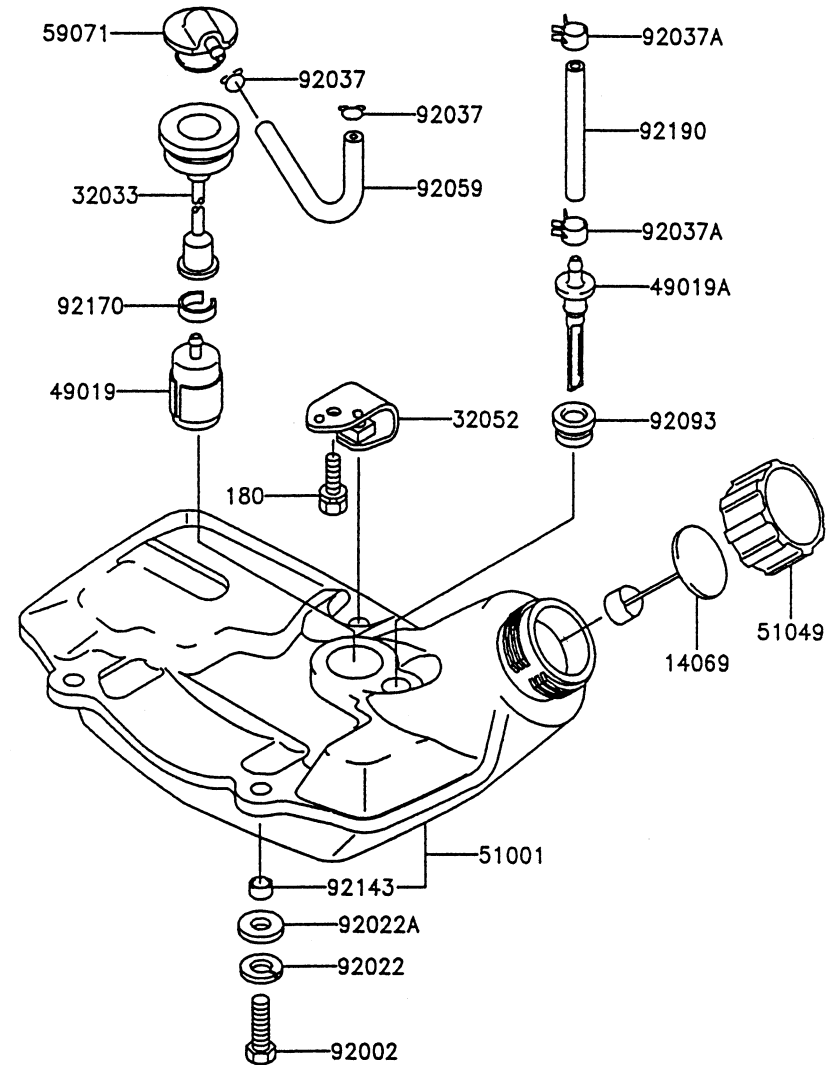

KPW2525

TG025D-AF70

FUEL TANK/FUEL VALVE

REF NO	PART NO	DESCRIPTION	QTY	NOTES
14069	KT125819	BREATHER	1	
180	TG25056	BOLT-UPSET WS	1	
32033	TF22048	PIPE-STRAINER	1	
32052	TG25048	BRACKET-TANK	1	
49019	TF22C30	FILTER-FUEL	1	
49019A	TG25049	FILTER-FUEL	1	
51001	TG25050	TANK-FUEL	1	
51049	TD33067	CAP-TANK	1	
59071	TF22049	JOINT	1	
92002	TG25051	BOLT	3	
92022	TF22044	WASHER	3	
92022A	TG25043	WASHER	3	
92037	TE56047	CLIP	2	
92037A	TF22036	CLAMP	2	
92059	TG25064	TUBE (BLACK)	1	
92093	TF22038	SEAL	1	
92143	TG25054	COLLAR-TANK	3	
92170	TF22040	CLAMP	1	
92190	TG25065	TUBE (PINK)	1