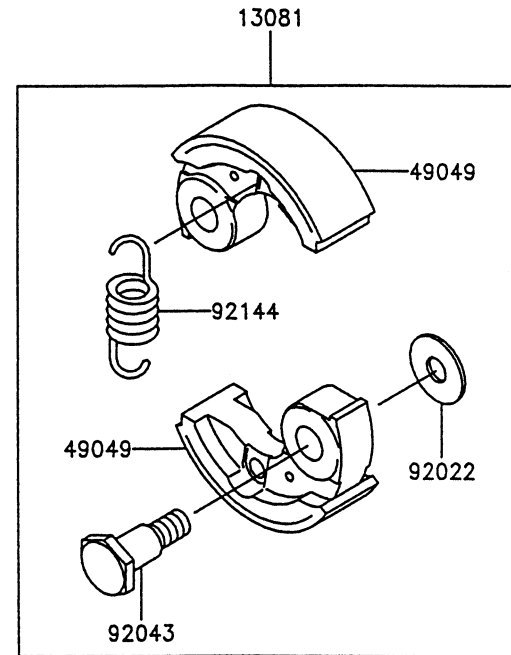

PTO EQUIPMENT

REF NO	PART NO	DESCRIPTION	QTY	NOTES
13081	TD24061	CLUTCH ASSY	1	
49049	TG25047	SHOE-CLUTCH	2	
92022	TD18059	WASHER	2	
92043	TD18056	PIN-CLUTCH	2	
92144	TD18058	SPRING-CLUTCH	1