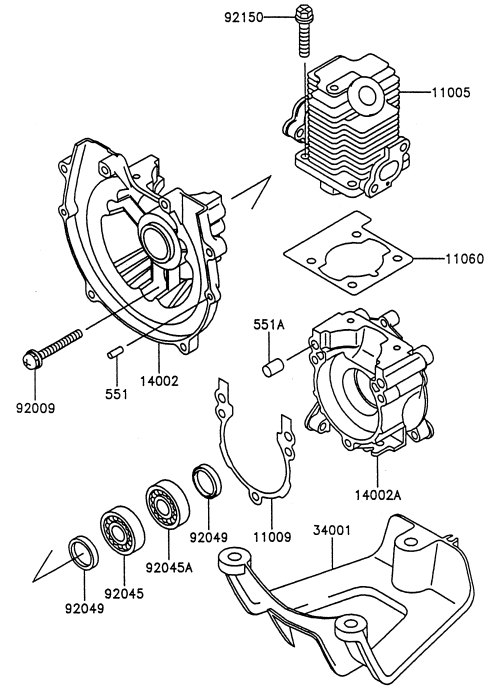

CYLINDER/CRANKCASE

REF NO	PART NO	DESCRIPTION	QTY	NOTES
11005	TG25100	CYLINDER	1	
11009	TG25104	GASKET-CRANKCASE	1	
11060	TG25101	GASKET-CYLINDER	1	
14002	TG25103	CRANKCASE	1	
14002A	TG25102	CRANKCASE	1	
34001	TG25006	STAND	1	
551	KT125808	PIN-DOWEL	2	
551A	TD24029	PIN-DOWEL	2	
92009	TD24030	SCREW 5X30	3	
92045	TD18030	BEARING (6000C3)	1	
92045A	TD18029	BEARING (62003C)	1	
92049	TD18031	SEAL-OIL	2	
92150	TG34007	BOLT	4