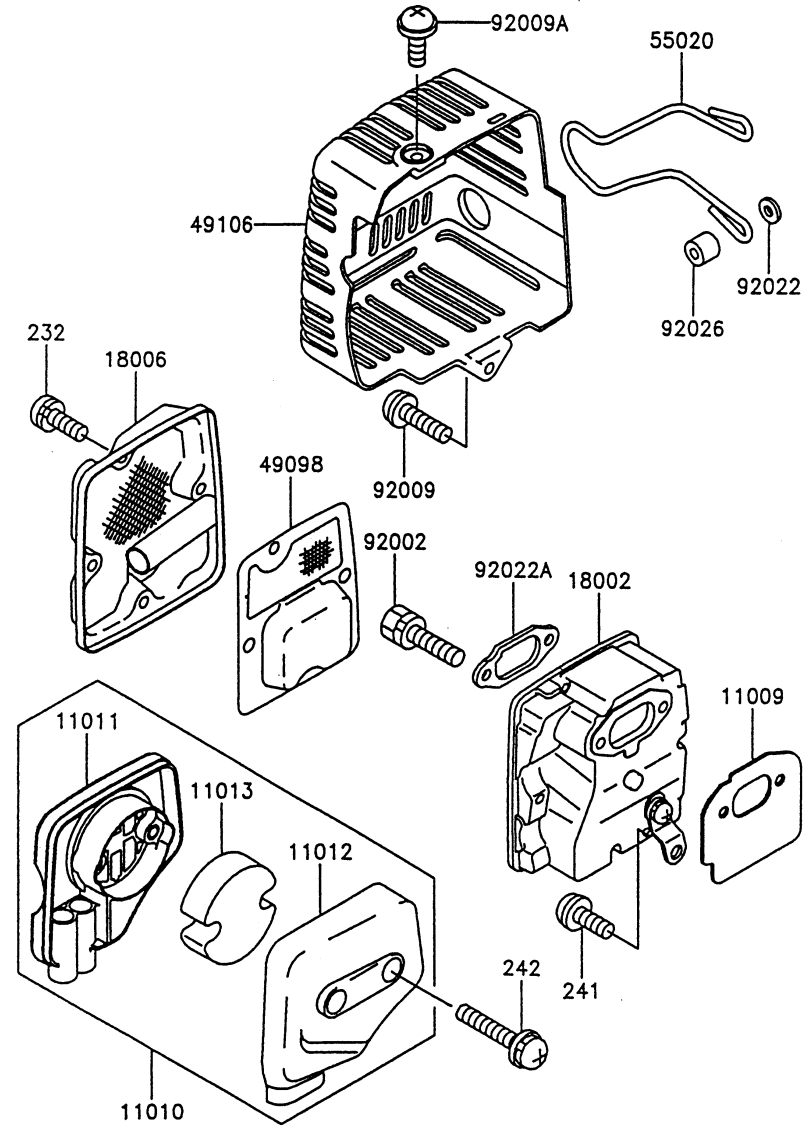

KPW2525

TG025D-AF70

AIR FILTER/MUFFLER

REF NO	PART NO	DESCRIPTION	QTY	NOTES
11009	TG25028	GASKET-MUFFLER	1	
11010	TG28011	AIR CLEANER ASSY	1	
11011	TG28012	CASE-AIR CLEANER	1	
11012	TG28013	CAP-AIR CLEANER	1	
11013	TD33006	ELEMENT-AIR CLEANER	1	
18002	TG25035	BODY-MUFFLER	1	
18006	TG25062	BODY-MUFFLER	1	
232	232B0512	SCREW 5X12	4	
241	241B0512	SCREW 5X12	1	
242	242B0425	SCREW 4X25	2	
49098	TG25037	BAFFLE PLATE-MUFFLER	1	
49106	TG25038	COVER-MUFFLER	1	
55020	TG25039	GUARD	1	
92002	TG25040	BOLT 5X18	2	
92009	TG34037	SCREW 5X16	1	
92009A	TG25014	SCREW 5X10	1	
92022	TG25043	WASHER	2	
92022A	TG25044	WASHER	1	
92026	TG25045	SPACER	2