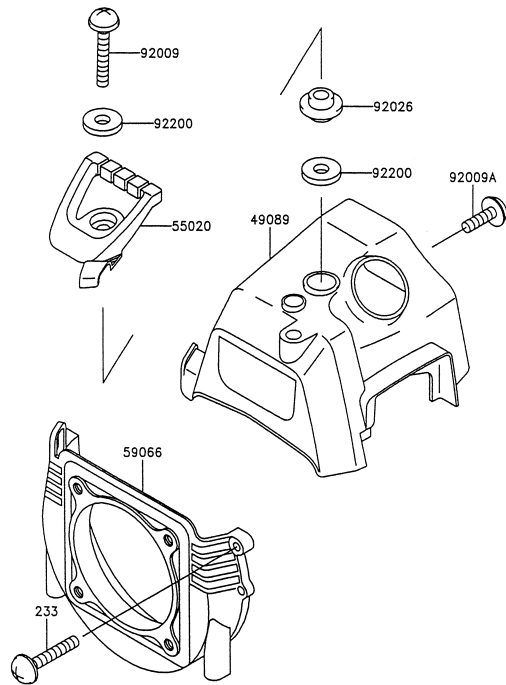

KPW2525

TG025D-AF70

COOLING EQUIPMENT

REF NO	PART NO	DESCRIPTION	QTY	NOTES
233	233B0518	SCREW 5X18	4	
49089	TG25010X	SHROUD-ENGINE	1	
55020	TG25011	GUARD	1	
59066	TG25012X	HOUSING-FAN	1	
92009	TG25013	SCREW 5X20	1	
92009A	TG25014	SCREW 5X10	1	
92026	TG25015	SPACER	1	
92200	TG25110	WASHER 5.5X23.8X2.0	2