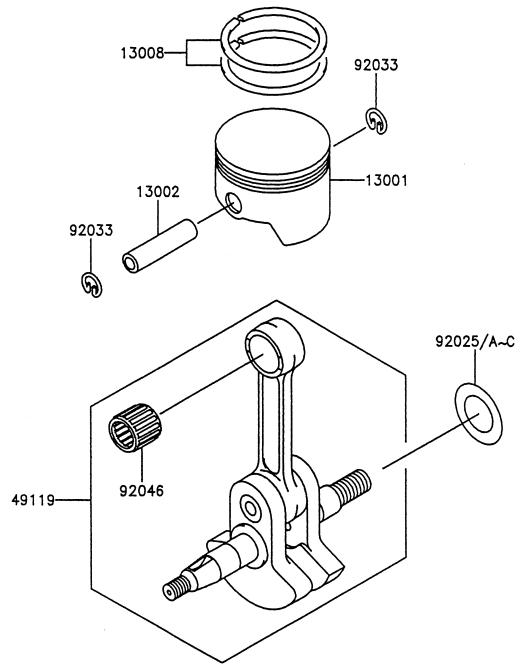

PISTON/CRANKSHAFT

REF NO	PART NO	DESCRIPTION	QTY	NOTES
13001	TG25105	PISTON	1	
13002	KT12020	PIN-PISTON	1	
13008	TG25106	PISTON RING SET	1	
49119	TG25009	CRANKSHAFT ASSY	1	
92025A-C	TD18022	SHIM A/B/C/D	A/R	
92033	TH23056	RING-SNAP	2	
92046	KT12056A	BEARING-NEEDLE	1