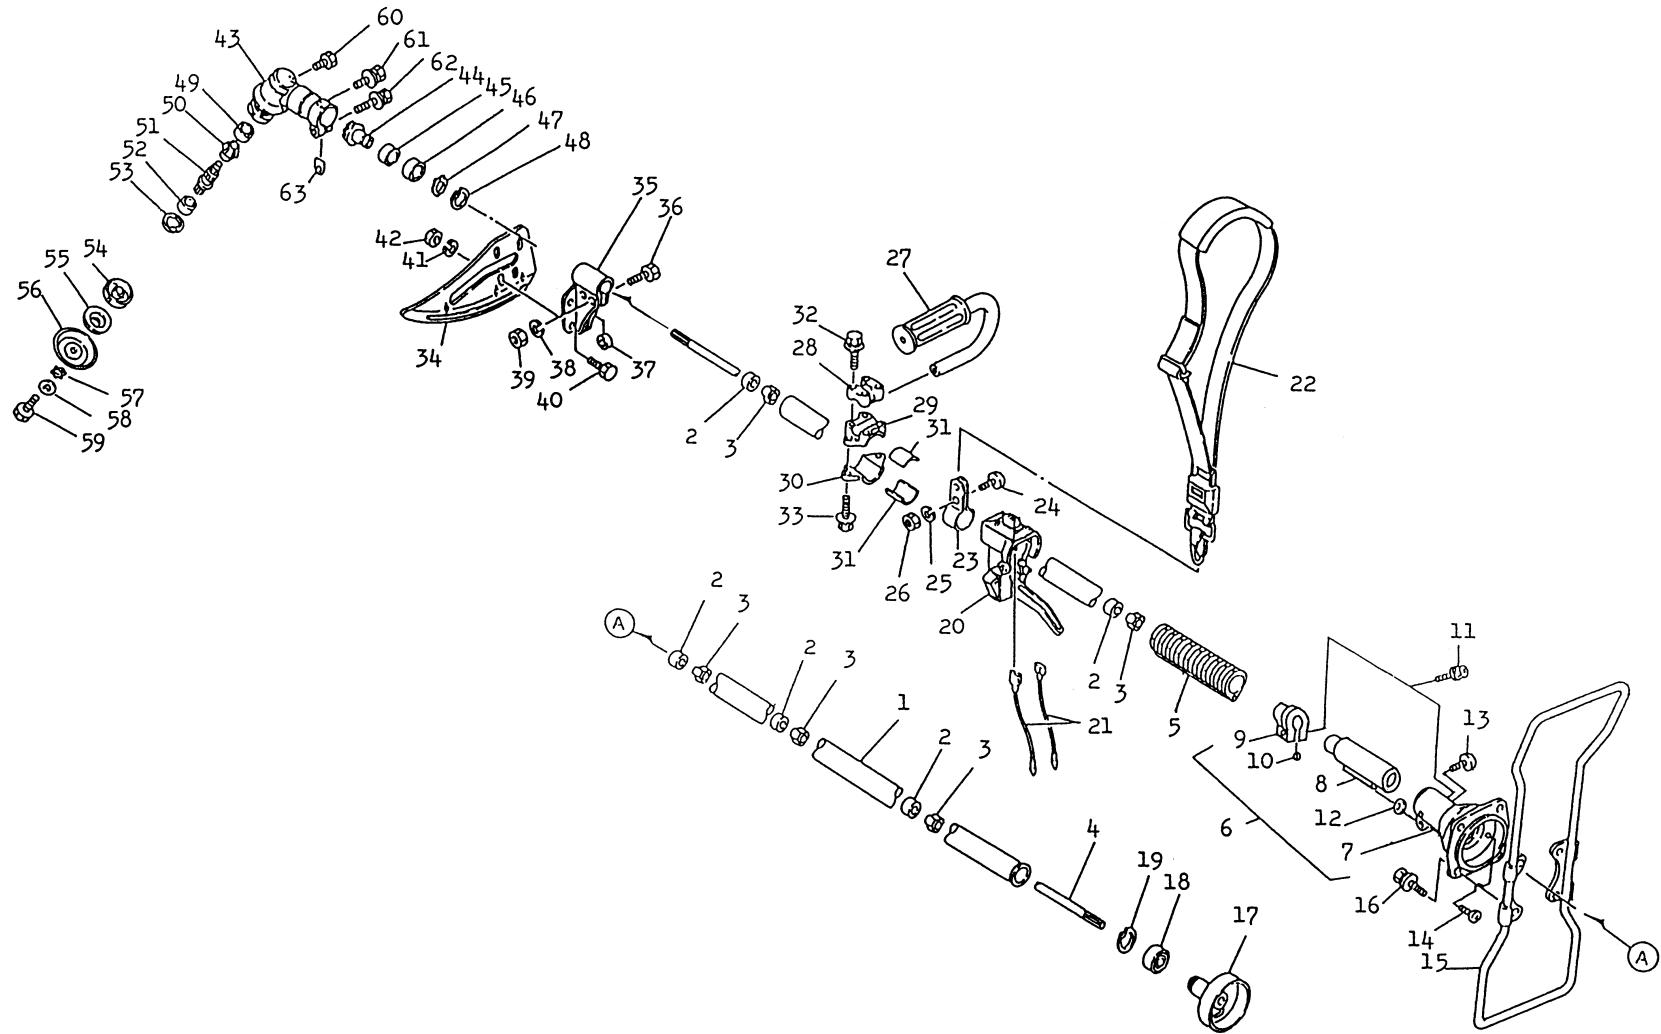

KPW2525

TG025D-AF70

BODY

KPW2525

TG025D-AF70

BODY

REF NO	PART NO	DESCRIPTION	QTY	NOTES
01	PW25001A	HOUSING-DRIVE W/CUSHION	1	
02	PW24002	METAL-DRIVE	5	
03	PW24003	CUSHION-DRIVE	5	
04	PW25004	SHAFT-DRIVE	1	
05	PW24005A	GRIP-DRIVE HOUSING	1	
06	PW25006	CLUTCH CASE ASSY	1	
07	PW25007	CASE-CLUTCH	1	
08	PW25008	INNER CASE W/CUSHION	1	
09	PW25009	HOLDER-CASE CLUTCH	1	
10	PW25010	COLLAR-SMALL	1	
11	B05X30W	BOLT W/WASHERS 5X30	1	
12	PW25012	COLLAR-LARGE	1	
13	PW25013	SCREW-BINDING 5X10	1	
14	223B0510	SCREW 5X10	1	
15	PW24008	STAND	1	
16	B06X20W	BOLT W/WASHERS 6X20	4	
17	PW25017	DRUM-CLUTCH	1	
18	PW24011	BEARING (6201-2RU)	1	
19	PW25019	RING-SNAP #12	1	
20	PW24015A	THROTTLE LEVER ASSY	1	
21	PW24016	WIRE-LEAD	2	
22	PW23070	STRAP-SHOULDER	1	
23	PW24018	HOLDER-STRAP	1	
24	232B0512	SCREW 5X12	1	
25	461F0500	WASHER-SPRING 5MM	1	
26	311B0500	NUT 5MM	1	
27	PW23022	U HANDLE W/GRIP	1	
28	PW23023	STAY A	1	
29	PW23024	STAY B	1	
30	PW23025	STAY C	1	
31	PW24025	SPACER	1	
32	B05X25W	BOLT W/WASHERS 5X25	4	
33	187B0625	BOLT 6X25	2	

BODY

REF NO	PART NO	DESCRIPTION	QTY	NOTES
34	PW23062-02	COVER-GUARD	1	
34-42	PW23062	SAFETY GUARD ASSY	1	
35	PW23062-01	HOLDER-GUARD	1	
36	B06X25	BOLT 6X25	2	
37	PW23062-04	COLLAR-GUARD	2	
38	SW006	WASHER-SPRING 6MM	2	
39	HN006	NUT 6MM	2	
40	B06X12	BOLT 6X12	4	
41	SW006	WASHER-SPRING 6MM	4	
42	HN006	NUT 6MM	4	
43	PW25043	CASE-GEAR	1	
43-53	PW25042	GEAR CASE ASSY	1	
44	PW24039	PINION	1	
45	PW24040	BEARING (6900)	1	
46	PW25046	BEARING (6900Z)	1	
47	PW24043	RING-SNAP #10	1	
48	PW25048	RING-SNAP #22	1	
49	PW24044	BEARING (608)	1	
50	PW24045	GEAR	1	
51	PW25051	SHAFT	1	
52	PW25052	BEARING (6001DU)	1	
53	P35008	RING-SNAP #28	1	
54	PW25054	FIXER-BLADE UPPER	1	
55	PW25055	FIXER-BLADE LOWER	1	
56	PW25056	BOWL	1	
57	PW23057	WASHER-TOOTHED 8MM	1	
58	410B0800	WASHER 8MM	1	
59	PW24056	BOLT	1	
60	PW25060	BOLT 8X8	1	
61	S05X10W	SCREW W/WASHER 5X10	1	
62	187B0630	BOLT 6X30	1	
63	PW25063	WASHER	1