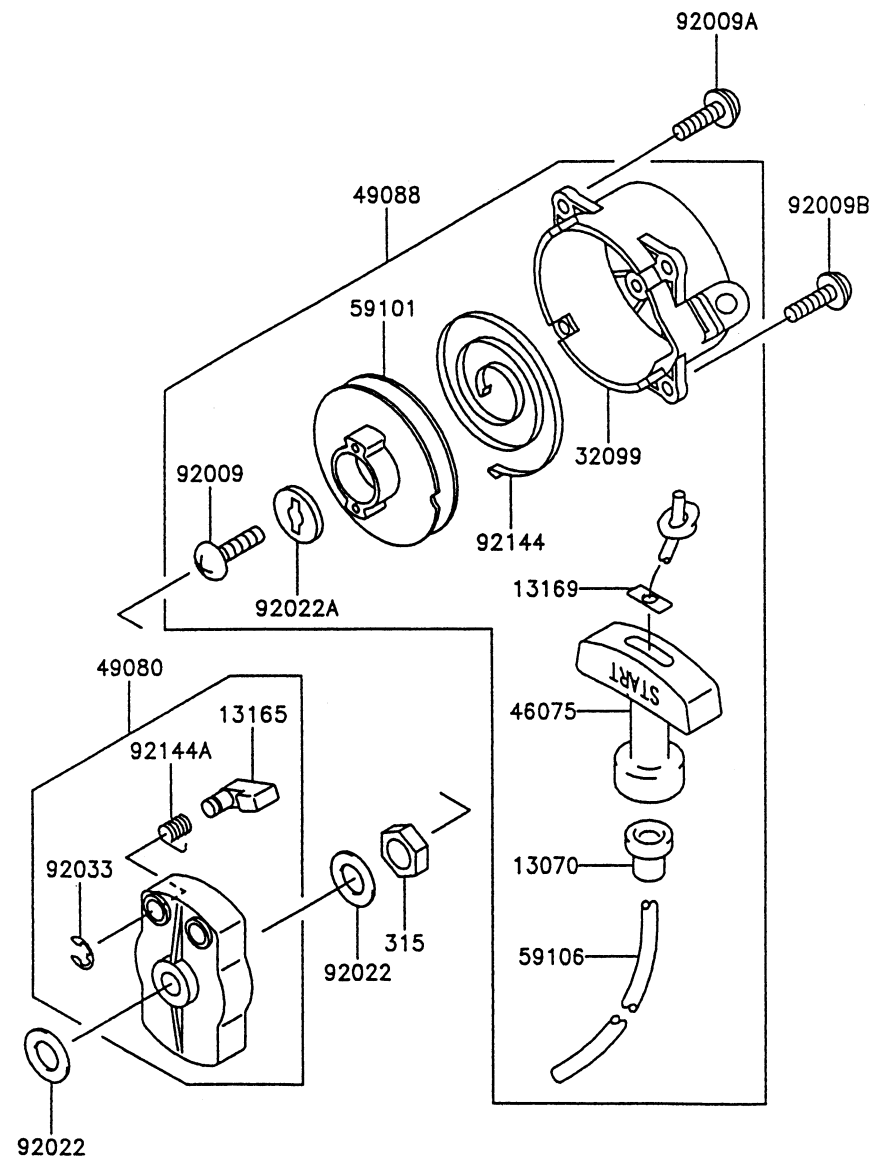

### PTO EQUIPMENT

REF NO	PART NO	DESCRIPTION	QTY	NOTES
13081	TD24061	CLUTCH ASSY	1	
49049	TG25047	SHOE-CLUTCH	2	
92022	TD18059	WASHER	2	
92043	TD18056	PIN-CLUTCH	2	
92144	TD18058	SPRING-CLUTCH	1	

## STARTER

REF NO	PART NO	DESCRIPTION	QTY	NOTES
13070	TE56068-07	GUIDE-ROPE	1	
13165	TG28015	PAWL	1	
13169	TD18080-07	PLATE	1	
315	315B0800	NUT 8MM	1	
32099	TG25057-02	CASE-RECOIL	1	
46075	TD33032-10	HANDLE	1	
49080	TG25057-03	PULLEY-STARTING	1	
49088	TG25057X	RECOIL ASSY	1	
59101	TG25057-04	REEL-RECOIL	1	
59106	TG25057-05	ROPE 3.5X850	1	
92009	TE56068-01	SCREW-SPECIAL	1	
92009A	TG25057-07	SCREW	2	
92009B	TG34037	SCREW 5X16	2	
92022	TD24095	WASHER	2	
92022A	TG25057-08	WASHER	1	
92033	TD18084	RING-SNAP	1	
92144	TG25057-09	SPRING-RECOIL	1	
92144A	TG25057-10	SPRING	1	