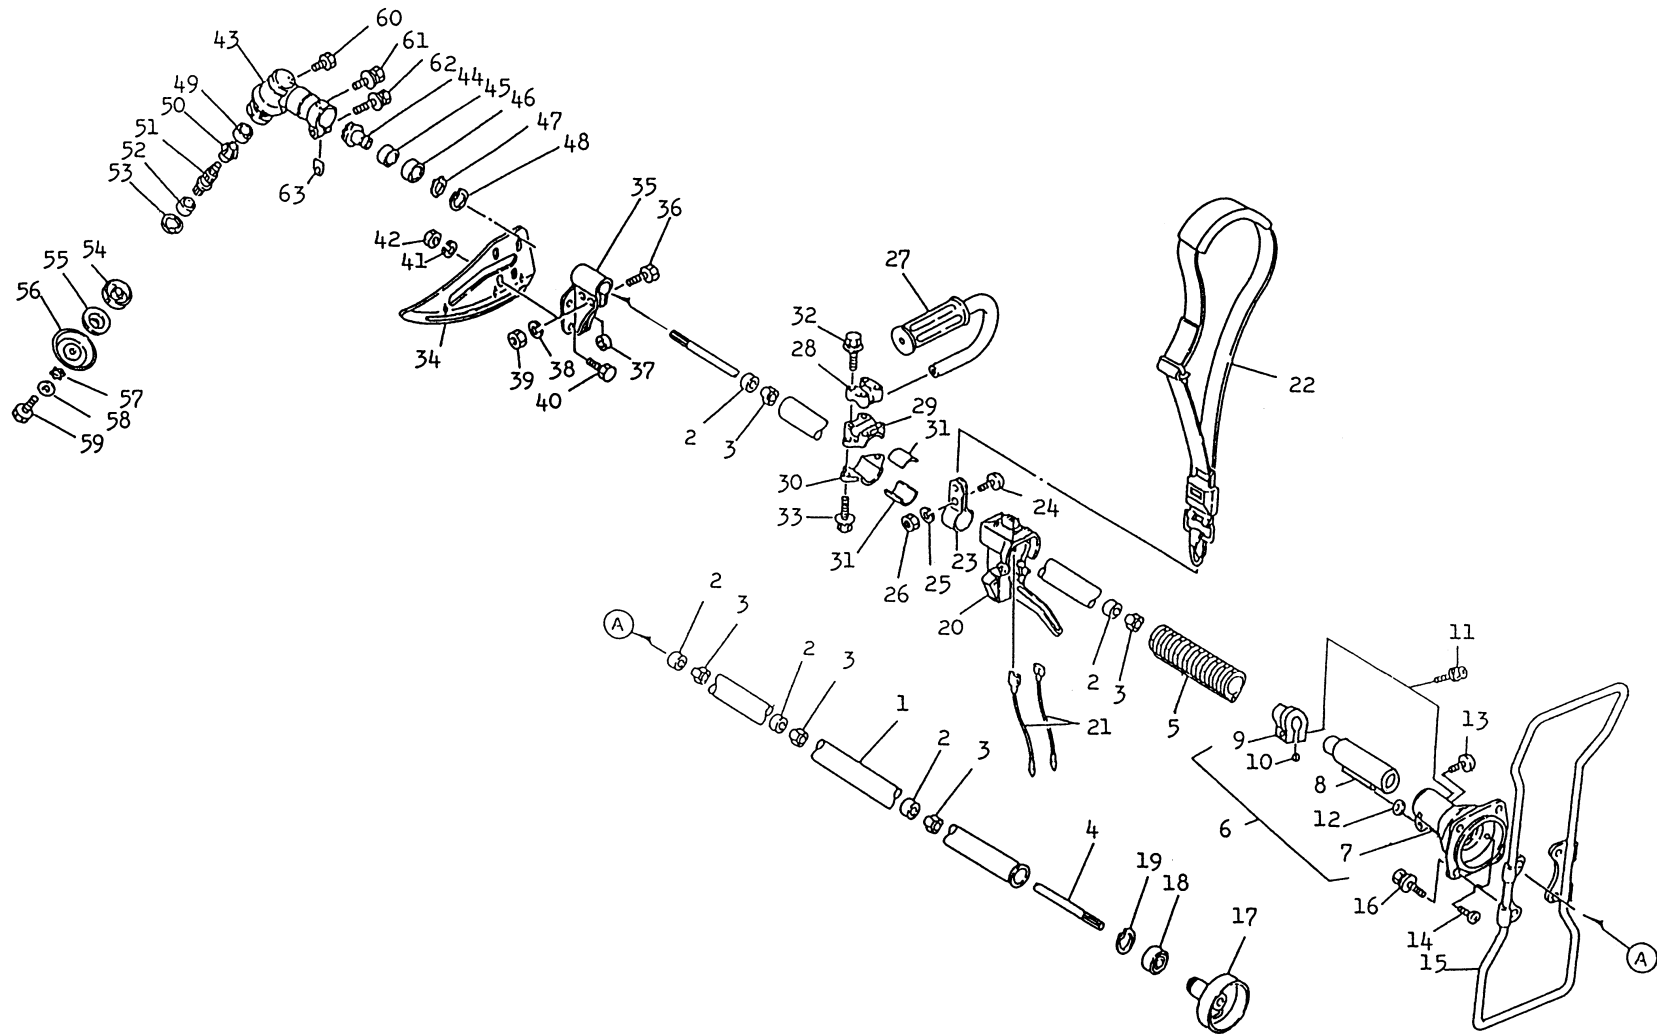

KPW2500

TG024D-AF70

BODY

KPW2500

TG024D-AF70

BODY

REF NO	PART NO	DESCRIPTION	QTY	NOTES
01	PW25001A	HOUSING-DRIVE W/CUSHION	1	
02	PW24002	METAL-DRIVE	5	
03	PW24003	CUSHION-DRIVE	5	
04	PW25004	SHAFT-DRIVE	1	
05	PW24005A	GRIP-DRIVE HOUSING	1	
06	PW25006	CLUTCH CASE ASSY	1	
07	PW25007	CASE-CLUTCH	1	
08	PW25008	INNER CASE W/CUSHION	1	
09	PW25009	HOLDER-CASE CLUTCH	1	
10	PW25010	COLLAR-SMALL	1	
11	B05X30W	BOLT W/WASHERS 5X30	1	
12	PW25012	COLLAR-LARGE	1	
13	PW25013	SCREW-BINDING 5X10	1	
14	223B0510	SCREW 5X10	1	
15	PW24008	STAND	1	
16	B06X20W	BOLT W/WASHERS 6X20	4	
17	PW25017	DRUM-CLUTCH	1	
18	PW24011	BEARING (6201-2RU)	1	
19	PW25019	RING-SNAP #12	1	
20	PW24015A	THROTTLE LEVER ASSY	1	
21	PW24016	WIRE-LEAD	2	
22	PW23070	STRAP-SHOULDER	1	
23	PW24018	HOLDER-STRAP	1	
24	232B0512	SCREW 5X12	1	
25	461F0500	WASHER-SPRING 5MM	1	
26	311B0500	NUT 5MM	1	
27	PW23022	U HANDLE W/GRIP	1	
28	PW23023	STAY A	1	
29	PW23024	STAY B	1	
30	PW23025	STAY C	1	
31	PW24025	SPACER	1	
32	B05X25W	BOLT W/WASHERS 5X25	4	
33	187B0625	BOLT 6X25	2	

BODY

REF NO	PART NO	DESCRIPTION	QTY	NOTES
34	PW23062-02	COVER-GUARD	1	
34-42	PW23062	SAFETY GUARD ASSY	1	
35	PW23062-01	HOLDER-GUARD	1	
36	B06X25	BOLT 6X25	2	
37	PW23062-04	COLLAR-GUARD	2	
38	SW006	WASHER-SPRING 6MM	2	
39	HN006	NUT 6MM	2	
40	B06X12	BOLT 6X12	4	
41	SW006	WASHER-SPRING 6MM	4	
42	HN006	NUT 6MM	4	
43	PW25043	CASE-GEAR	1	
43-53	PW25042	GEAR CASE ASSY	1	
44	PW24039	PINION	1	
45	PW24040	BEARING (6900)	1	
46	PW25046	BEARING (6900Z)	1	
47	PW24043	RING-SNAP #10	1	
48	PW25048	RING-SNAP #22	1	
49	PW24044	BEARING (608)	1	
50	PW24045	GEAR	1	
51	PW25051	SHAFT	1	
52	PW25052	BEARING (6001DU)	1	
53	P35008	RING-SNAP #28	1	
54	PW25054	FIXER-BLADE UPPER	1	
55	PW25055	FIXER-BLADE LOWER	1	
56	PW25056	BOWL	1	
57	PW23057	WASHER-TOOTHED 8MM	1	
58	410B0800	WASHER 8MM	1	
59	PW24056	BOLT	1	
60	PW25060	BOLT 8X8	1	
61	S05X10W	SCREW W/WASHER 5X10	1	
62	187B0630	BOLT 6X30	1	
63	PW25063	WASHER	1