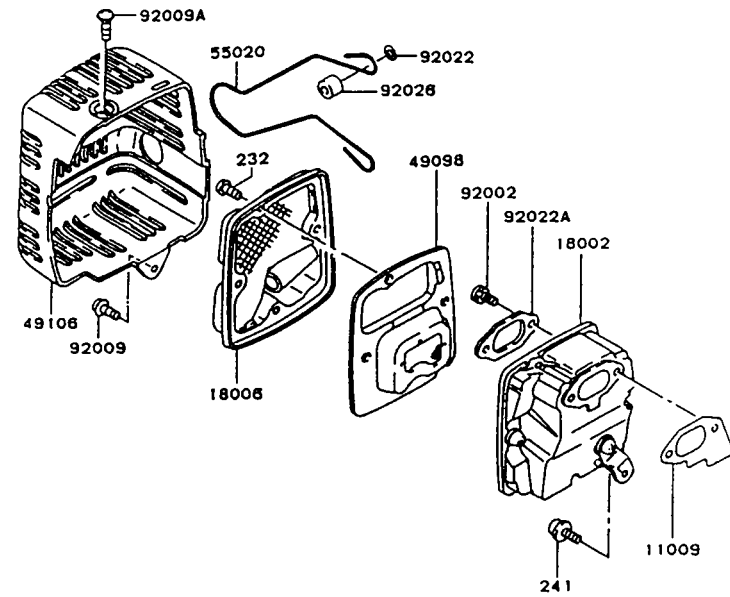

MUFFLER

REF NO	PART NO	DESCRIPTION	QTY	NOTES
11009	TG25028	GASKET-MUFFLER	1	
18002	TG25035	BODY-MUFFLER	1	
18006	TG25036	BODY-MUFFLER	1	
232	232B0512	SCREW 5X12	3	
241	242B0514	SCREW 5X14	1	
49098	TG25037	BAFFLE PLATE-MUFFLER	1	
49106	TG25038	COVER-MUFFLER	1	
55020	TG25039	GUARD	1	
92002	TG25040	BOLT 5X18	2	
92009	TG25041	SCREW 5X15	1	
92009A	TG25014	SCREW 5X10	1	
92022	TG25043	WASHER	1	
92022A	TG25044	WASHER	1	
92026	TG25045	SPACER	1