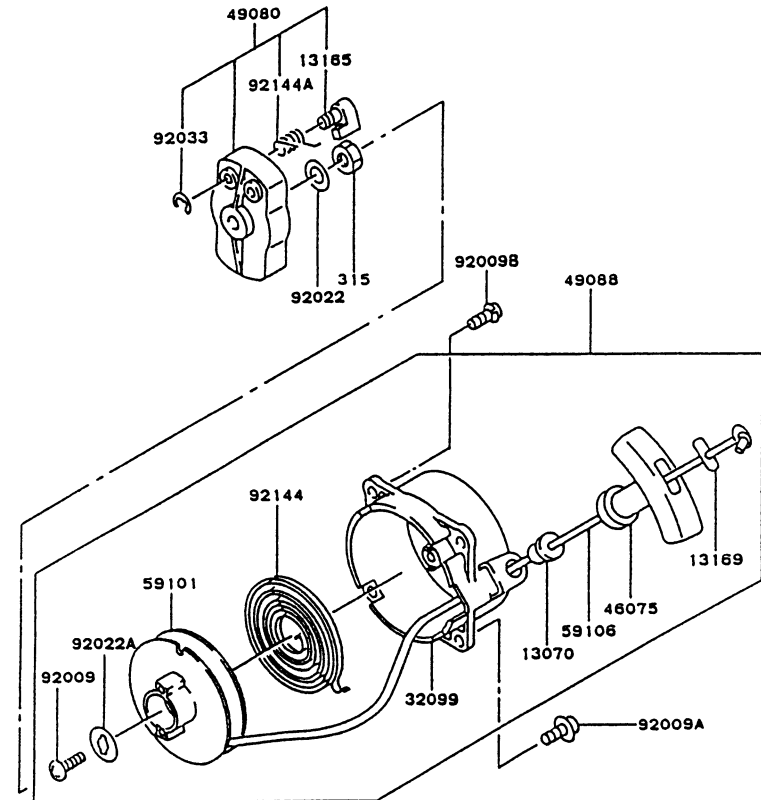

PTO EQUIPMENT

REF NO	PART NO	DESCRIPTION	QTY	NOTES
13081	TD24061	CLUTCH ASSY	1	
49049	TG25047	SHOE-CLUTCH	2	
92022	TD18059	WASHER	2	
92043	TD18056	PIN-CLUTCH	2	
92144	TD18058	SPRING-CLUTCH	1	

KPW2500

TG024D-AF70

STARTER

REF NO	PART NO	DESCRIPTION	QTY	NOTES
13070	TE56068-07	GUIDE-ROPE	1	
13165	TE56070	PAWL-RECOIL	1	
13169	TD18080-07	PLATE	1	
315	315B0800	NUT 8MM	1	
32099	TG25057-02	CASE-RECOIL	1	
46075	TD33032-10	HANDLE	1	
49080	TG25057-03	PULLEY-STARTING	1	
49088	TG25057X	RECOIL ASSY	1	
59101	TG25057-04	REEL-RECOIL	1	
59106	TG25057-05	ROPE 3.5X850	1	
92009	TE56068-01	SCREW-SPECIAL	1	
92009A	TG25041	SCREW 5X15	2	
92009B	TG25057-07	SCREW	2	
92022	TD24095	WASHER	1	
92022A	TG25057-08	WASHER	1	
92033	TD18084	RING-SNAP	1	
92144	TG25057-09	SPRING-RECOIL	1	
92144A	TG25057-10	SPRING	1	

BODY

REF NO	PART NO	DESCRIPTION	QTY	NOTES
34	PW23062-02	COVER-GUARD	1	
34-42	PW23062	SAFETY GUARD ASSY	1	
35	PW23062-01	HOLDER-GUARD	1	
36	B06X25	BOLT 6X25	2	
37	PW23062-04	COLLAR-GUARD	2	
38	SW006	WASHER-SPRING 6MM	2	
39	HN006	NUT 6MM	2	
40	B06X12	BOLT 6X12	4	
41	SW006	WASHER-SPRING 6MM	4	
42	HN006	NUT 6MM	4	
43	PW25043	CASE-GEAR	1	
43-53	PW25042	GEAR CASE ASSY	1	
44	PW24039	PINION	1	
45	PW24040	BEARING (6900)	1	
46	PW25046	BEARING (6900Z)	1	
47	PW24043	RING-SNAP #10	1	
48	PW25048	RING-SNAP #22	1	
49	PW24044	BEARING (608)	1	
50	PW24045	GEAR	1	
51	PW25051	SHAFT	1	
52	PW25052	BEARING (6001DU)	1	
53	P35008	RING-SNAP #28	1	
54	PW25054	FIXER-BLADE UPPER	1	
55	PW25055	FIXER-BLADE LOWER	1	
56	PW25056	BOWL	1	
57	PW23057	WASHER-TOOTHED 8MM	1	
58	410B0800	WASHER 8MM	1	
59	PW24056	BOLT	1	
60	PW25060	BOLT 8X8	1	
61	S05X10W	SCREW W/WASHER 5X10	1	
62	187B0630	BOLT 6X30	1	
63	PW25063	WASHER	1	