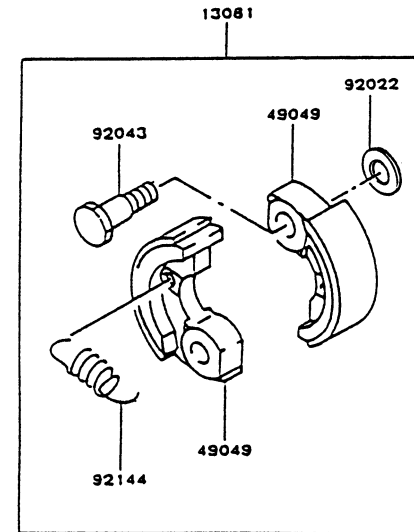

KPW2500

TG024D-AF70

PISTON/CRANKSHAFT

REF NO	PART NO	DESCRIPTION	QTY	NOTES
13001	TG25008	PISTON	1	
13002	KT12020	PIN-PISTON	1	
13008	TD24019	PISTON RING SET	1	
49119	TG25009	CRANKSHAFT ASSY	1	
92025	TD18022	SHIM A/B/C/D	1	
92033	TH23056	RING-SNAP	2	
92046	KT12056A	BEARING-NEEDLE	1	

PTO EQUIPMENT

REF NO	PART NO	DESCRIPTION	QTY	NOTES
13081	TD24061	CLUTCH ASSY	1	
49049	TG25047	SHOE-CLUTCH	2	
92022	TD18059	WASHER	2	
92043	TD18056	PIN-CLUTCH	2	
92144	TD18058	SPRING-CLUTCH	1