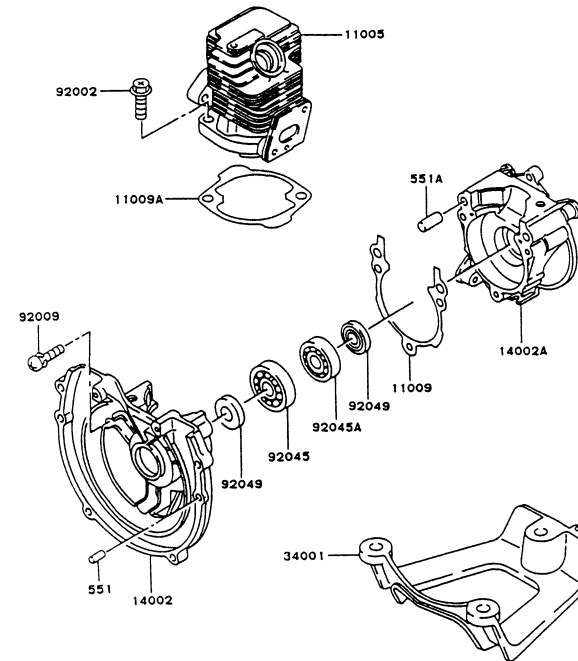

CYLINDER/CRANKCASE

REF NO	PART NO	DESCRIPTION	QTY	NOTES
11005	TG25001	CYLINDER	1	
11009	TG25002	GASKET-CRANKCASE	1	
11009A	TG25003A	GASKET-CYLINDER	1	
14002	TG25004	CRANKCASE A (MAG)	1	
14002A	TG25005	CRANKCASE B (PTO)	1	
34001	TG25006	STAND	1	
551	KT125808	PIN-DOWEL	1	
551A	TD24029	PIN-DOWEL	1	
92002	TG25007A	BOLT	2	
92009	TD24030	SCREW 5X30	3	
92045	TD18029	BEARING (62003C)	1	
92045A	TD18030	BEARING (6000C3)	1	
92049	TD18031	SEAL-OIL	2