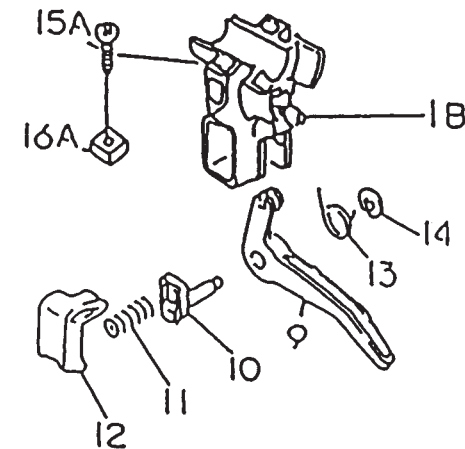

KPW2500

TG024D-AF70

THROTTLE LEVER

REF NO	PART NO	DESCRIPTION	QTY	NOTES
	PW24015A	THROTTLE LEVER ASSY	1	
01A	PW24015-01A	BODY-UPPER	1	
01B	PW24015-01B	BODY-LOWER	1	
02	PW24015-02	SWITCH	1	
03	PW24015-03	COVER	1	
04	PW24015-04	SPRING	1	
05	PW24015-05	SCREW	1	
06	PW24015-06	PLATE-GROUND R	1	
07	PW24015-07	PLATE-GROUND L	1	
08	PW24015-05	SCREW	2	
09	PW24015-09	LEVER	1	
10	PW24015-10	SHAFT	1	
11	PW24015-11	SPRING	1	
12	PW24015-12	STOPPER	1	
13	PW24015-13	SPRING-RETURN	1	
14	PW24015-14	E-RING	1	
15A	220B0520	SCREW 5X20	2	
16A	311B0500	NUT 5MM	2