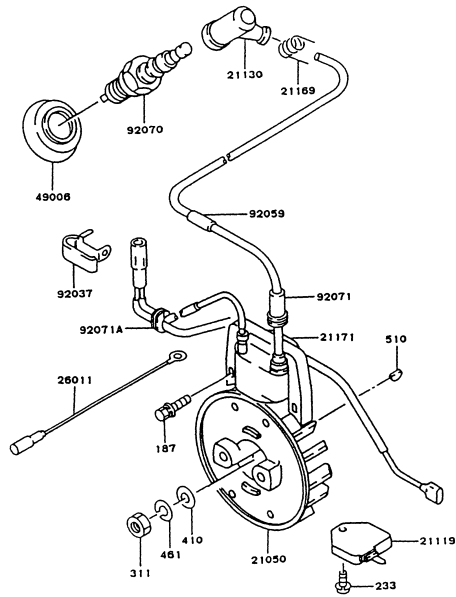

ELECTRICAL EQUIPMENT

REF NO	PART NO	DESCRIPTION	QTY	NOTES
187	187B0520	BOLT 5X20	1	
21050	TG25017	FLYWHEEL	1	
21119	TG25018	IGNITER	1	
21130/21169	KT12048	PLUG CAP ASSY	1	
21171	TG25019	COIL-IGNITION	1	
233	233B0408	SCREW 4X8	1	
26011	TD18089	WIRE-LEAD	1	
311	311B0600	NUT 6MM	1	
410	410B0600	WASHER 6MM	1	
461	461F0600	WASHER-SPRING 6MM	1	
49006	TG25020	BOOT	1	
510	KT12025	KEY	1	
92037	TG25021	CLAMP	1	
92059	TG25022	TUBE	1	
92070	BM6A	SPARK PLUG-NGK	1	
92071	TG25023	GROMMET	1	
92071A	TG25024	GROMMET	1