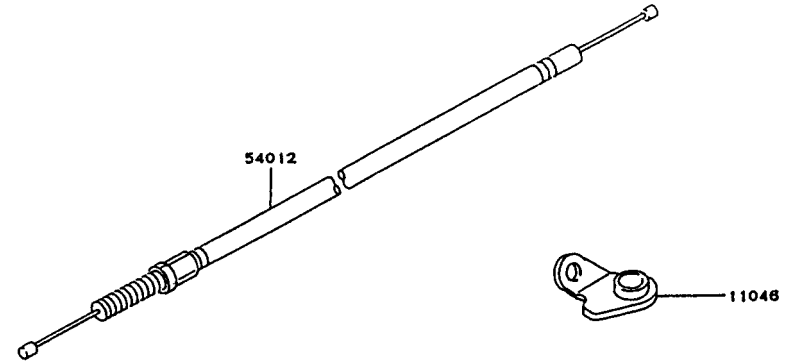

CONTROL EQUIPMENT

REF NO	PART NO	DESCRIPTION	QTY	NOTES
11046	TG25025	BRACKET	1	
54012	TG25026	*USE TG25026A*	1