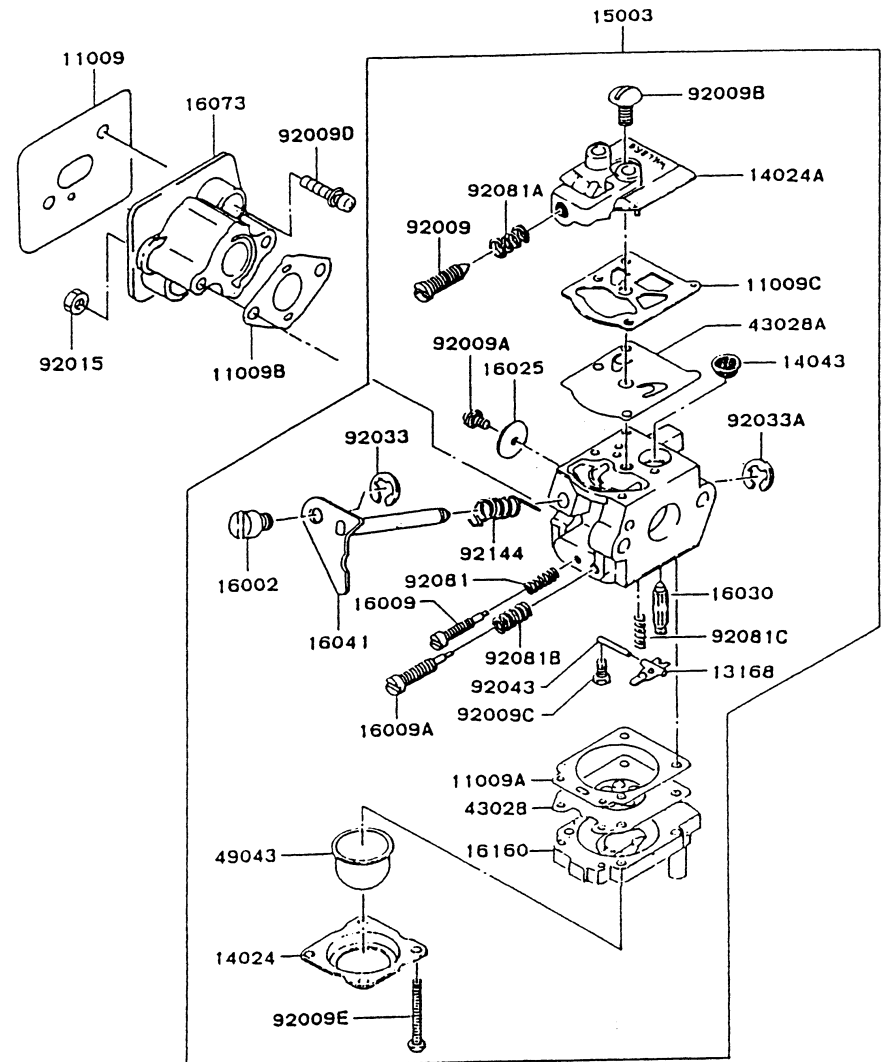

2051 Saturn Street
Monterey Park, CA 91755
323.728.7266
323.728.5304 Fax
<http://www.tmcpower.com>

PARTS CATALOG

KPW2500 LINE TRIMMER/WEEDER

ENGINE REFERENCE:

TG024D-AF70 (WALBRO CARBURETOR)

KPW2500

TG024D-AF70

CARBURETOR (WALBRO)

REF NO	PART NO	DESCRIPTION	QTY	NOTES
11009	TG25027-01	GASKET	1	
11009A	TF22032-01	GASKET	1	
11009B	TG25027-02	GASKET-CARBURETOR	1	
11009C	TF22032-03	GASKET	1	
13168	TF22C26	LEVER-METERING	1	
14024	TF22032-08	COVER-PRIMER PUMP	1	
14024A	TF22032-09	COVER-PUMP	1	
14043	TF22C23	SCREEN-FUEL INLET	1	
15003	TG25027	CARBURETOR ASSY	1	
16002	TF22032-11	ADJUSTER-CABLE	1	
16009	TG25027-03	NEEDLE-JET	1	
16009A	TF22032-13	NEEDLE-JET	1	
16025	TF22032-14	VALVE-THROTTLE	1	
16030	TF22032-15	VALVE-FLOAT	1	
16041	TF22032-16	SHAFT-CARBURETOR	1	
16073	TG25027-04	INSULATOR	1	
16160	TG25027-05	BODY	1	
43028	TF22C14	DIAPHRAGM ASSY-METERING	1	
43028A	TF22032-21	DIAPHRAGM-PUMP	1	
49043	TF22C29	PRIMER-BULB	1	
92009	TF22032-23	SCREW	1	
92009A	TF22032-24	SCREW	1	
92009B	TF22032-25	SCREW	2	
92009C	TF22032-26	SCREW	1	
92009D	TG25027-07	SCREW 5X20	2	
92009E	TF22032-28	SCREW	2	
92015	TD18039	NUT 5MM	2	
92033	TF22032-29	RING-SNAP	1	
92033A	TF22032-30	RING-SNAP	1	
92043	TF22C24	PIN-METERING LEVER	1	
92081	TF22032-32	SPRING	1	
92081A	TF22032-33	SPRING	1	
92081B	TF22032-34	SPRING	1	
92081C	TF22032-35	SPRING	1	
92144	TF22032-36	SPRING	1	
CRK	TG24CRK-W	CARBURETOR KIT (KPW2500)		

KPW2500

TG024D-AF70

AIR FILTER

REF NO	PART NO	DESCRIPTION	QTY	NOTES
11010	TG25029	AIR CLEANER ASSY	1	
11012	TG25030	CAP-AIR CLEANER	1	
11013	TG25031	ELEMENT	1	
11038	TG25032	CASE-AIR CLEANER	1	
13183	TG25033	PLATE-AIR CLEANER	1	
14037	TG25034	SCREEN	1	
233	233B0414	SCREW 4X14	2	
410	410B0500	WASHER 5MM	2	
461	461F0500	WASHER-SPRING 5MM	2	
92150	TG25046	BOLT	2	