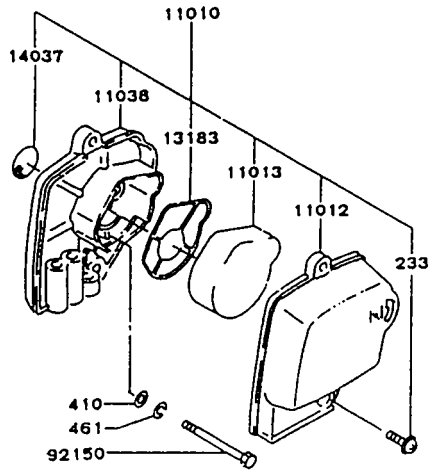

KPW2500

TG024D-AF70

AIR FILTER

REF NO	PART NO	DESCRIPTION	QTY	NOTES
11010	TG25029	AIR CLEANER ASSY	1	
11012	TG25030	CAP-AIR CLEANER	1	
11013	TG25031	ELEMENT	1	
11038	TG25032	CASE-AIR CLEANER	1	
13183	TG25033	PLATE-AIR CLEANER	1	
14037	TG25034	SCREEN	1	
233	233B0414	SCREW 4X14	2	
410	410B0500	WASHER 5MM	2	
461	461F0500	WASHER-SPRING 5MM	2	
92150	TG25046	BOLT	2