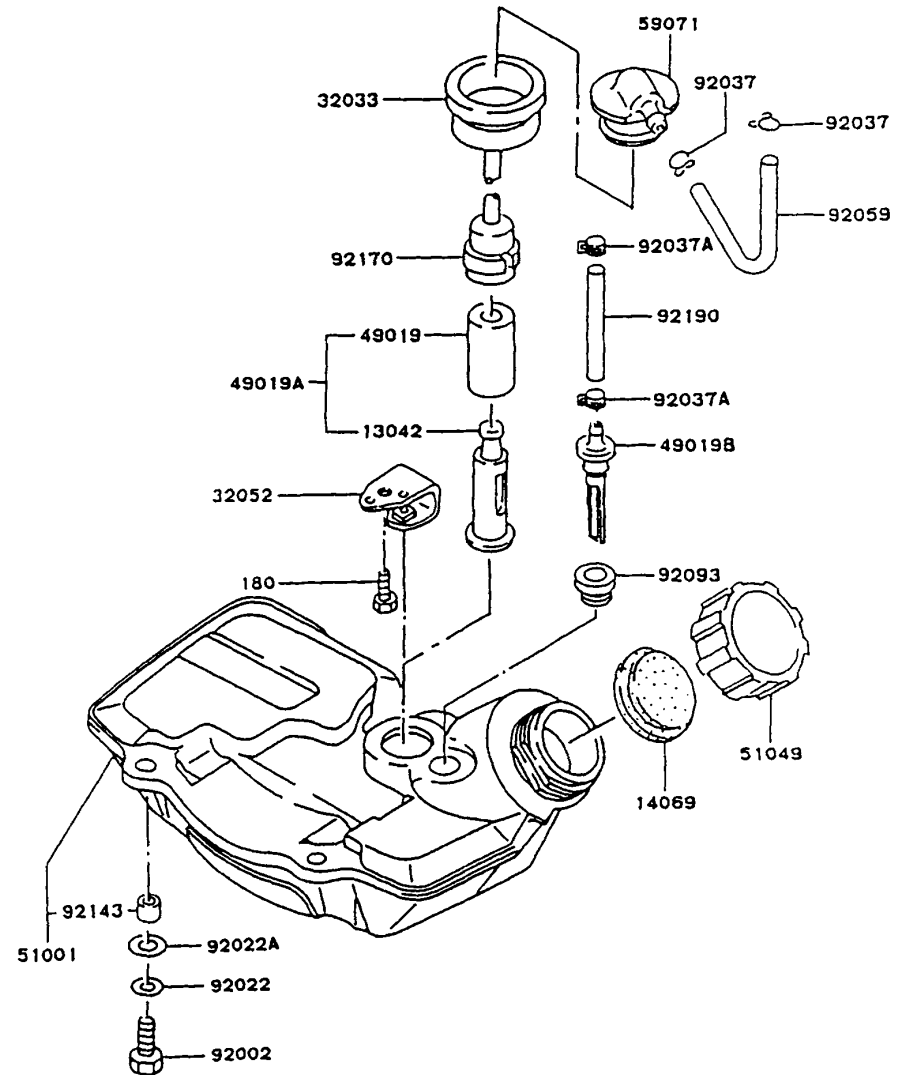

KPW2500

TG024D-AF70

FUEL TANK/FUEL VALVE

REF NO	PART NO	DESCRIPTION	QTY	NOTES
13042	KT125830	WEIGHT	1	
14069	KT125819	BREATHER	1	
180	TG25056	BOLT-UPSET WS	1	
32033	TF22048	PIPE-STRAINER	1	
32052	TG25048	BRACKET-TANK	1	
49019	KT125829	FILTER-FUEL	1	
49019A	KT125828	STRAINER ASSY	1	
49019B	TG25049	FILTER-FUEL	1	
51001	TG25050	TANK-FUEL	1	
51049	TD33067	CAP-TANK	1	
59071	TF22049	JOINT	1	
92002	TG25051	BOLT	3	
92022	TF22044	WASHER	3	
92022A	TG25043	WASHER	3	
92037	TE56047	CLIP	2	
92037A	TF22036	CLAMP	2	
92059	TG25053	TUBE	1	
92093	TF22038	SEAL	1	
92143	TG25054	COLLAR-TANK	3	
92170	TF22040	CLAMP	1	
92190	TG25055	TUBE	1