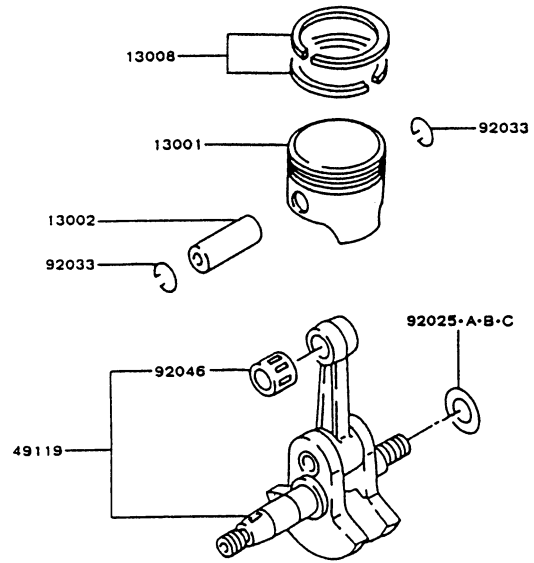

KPW2500

TG024D-AF70

PISTON/CRANKSHAFT

REF NO	PART NO	DESCRIPTION	QTY	NOTES
13001	TG25008	PISTON	1	
13002	KT12020	PIN-PISTON	1	
13008	TD24019	PISTON RING SET	1	
49119	TG25009	CRANKSHAFT ASSY	1	
92025	TD18022	SHIM A/B/C/D	1	
92033	TH23056	RING-SNAP	2	
92046	KT12056A	BEARING-NEEDLE	1	

PTO EQUIPMENT

REF NO	PART NO	DESCRIPTION	QTY	NOTES
13081	TD24061	CLUTCH ASSY	1	
49049	TG25047	SHOE-CLUTCH	2	
92022	TD18059	WASHER	2	
92043	TD18056	PIN-CLUTCH	2	
92144	TD18058	SPRING-CLUTCH	1