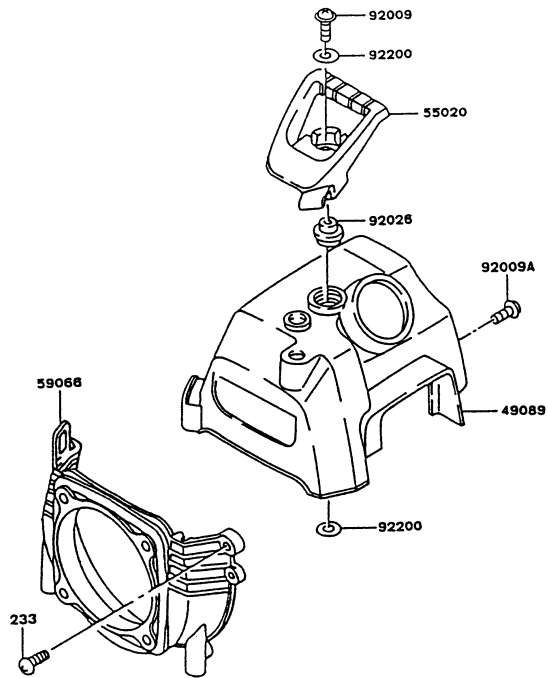

CARBURETOR (WALBRO)

REF NO	PART NO	DESCRIPTION	QTY	NOTES
11009	TG25027-01	GASKET	1	
11009A	TF22032-01	GASKET	1	
11009B	TG25027-02	GASKET-CARBURETOR	1	
11009C	TF22032-03	GASKET	1	
13168	TF22C26	LEVER-METERING	1	
14024	TF22032-08	COVER-PRIMER PUMP	1	
14024A	TF22032-09	COVER-PUMP	1	
14043	TF22C23	SCREEN-FUEL INLET	1	
15003	TG25027	CARBURETOR ASSY	1	
16002	TF22032-11	ADJUSTER-CABLE	1	
16009	TG25027-03	NEEDLE-JET	1	
16009A	TF22032-13	NEEDLE-JET	1	
16025	TF22032-14	VALVE-THROTTLE	1	
16030	TF22032-15	VALVE-FLOAT	1	
16041	TF22032-16	SHAFT-CARBURETOR	1	
16073	TG25027-04	INSULATOR	1	
16160	TG25027-05	BODY	1	
43028	TF22C14	DIAPHRAGM ASSY-METERING	1	
43028A	TF22032-21	DIAPHRAGM-PUMP	1	
49043	TF22C29	PRIMER-BULB	1	
92009	TF22032-23	SCREW	1	
92009A	TF22032-24	SCREW	1	
92009B	TF22032-25	SCREW	2	
92009C	TF22032-26	SCREW	1	
92009D	TG25027-07	SCREW 5X20	2	
92009E	TF22032-28	SCREW	2	
92015	TD18039	NUT 5MM	2	
92033	TF22032-29	RING-SNAP	1	
92033A	TF22032-30	RING-SNAP	1	
92043	TF22C24	PIN-METERING LEVER	1	
92081	TF22032-32	SPRING	1	
92081A	TF22032-33	SPRING	1	
92081B	TF22032-34	SPRING	1	
92081C	TF22032-35	SPRING	1	
92144	TF22032-36	SPRING	1	
CRK	TG24CRK-W	CARBURETOR KIT (KPW2500)		

CONTROL EQUIPMENT

REF NO	PART NO	DESCRIPTION	QTY	NOTES
11046	TG25025	BRACKET	1	
54012	TG25026	*USE TG25026A*	1	

COOLING EQUIPMENT

REF NO	PART NO	DESCRIPTION	QTY	NOTES
233	233B0518	SCREW 5X18	1	
49089	TG25010X	SHROUD-ENGINE	1	
55020	TG25011	GUARD	1	
59066	TG25012X	HOUSING-FAN	1	
92009	TG25013	SCREW 5X20	1	
92009A	TG25014	SCREW 5X10	1	
92026	TG25015	SPACER	1	
92200	TG25110	WASHER 5.5X23.8X2.0	1	