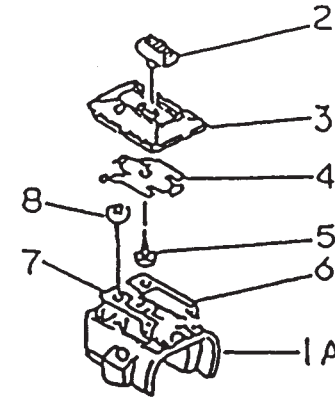

KPW2500

TG024D-AF70

THROTTLE LEVER

REF NO	PART NO	DESCRIPTION	QTY	NOTES
	PW24015A	THROTTLE LEVER ASSY	1	
01A	PW24015-01A	BODY-UPPER	1	
01B	PW24015-01B	BODY-LOWER	1	
02	PW24015-02	SWITCH	1	
03	PW24015-03	COVER	1	
04	PW24015-04	SPRING	1	
05	PW24015-05	SCREW	1	
06	PW24015-06	PLATE-GROUND R	1	
07	PW24015-07	PLATE-GROUND L	1	
08	PW24015-05	SCREW	2	
09	PW24015-09	LEVER	1	
10	PW24015-10	SHAFT	1	
11	PW24015-11	SPRING	1	
12	PW24015-12	STOPPER	1	
13	PW24015-13	SPRING-RETURN	1	
14	PW24015-14	E-RING	1	
15A	220B0520	SCREW 5X20	2	
16A	311B0500	NUT 5MM	2