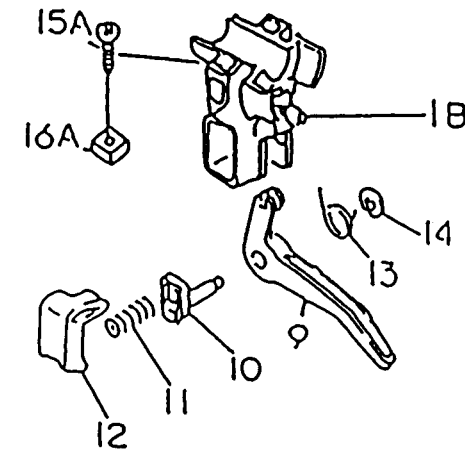

## PTO EQUIPMENT

REF NO	PART NO	DESCRIPTION	QTY	NOTES
13081	TH23052	CLUTCH ASSY	1	
13270	TG25129X	PLATE	1	
49049	TG25047X	SHOE-CLUTCH	2	
92043	TD18056	PIN-CLUTCH	2	
92144	TD18058	SPRING-CLUTCH	*	
92144	TH23054	SPRING-CLUTCH 1.6mm	1	
92200	TH23053	WASHER	2	

## STARTER

REF NO	PART NO	DESCRIPTION	QTY	NOTES
13165	TD18082	PAWL-RECOIL	1	
13169	TD18080-07	PLATE	1	
315	315B0800	NUT 8MM	1	
32099	TH23046	CASE-RECOIL	1	
46075	TH23047	GRIP-RECOIL	1	
49080	TH23048	PULLEY-STARTING	1	
49088	TH26053	RECOIL ASSY	1	
59101	TH23050	REEL-RECOIL	1	
59106	TH23051	ROPE 3.5X800	1	
92009	TF22017	SCREW	4	
92009A	TG25128X	SCREW-TAPPING	1	
92022	TD24095	WASHER	2	
92033	TD18084	RING-SNAP	1	
92081	TD18080-04	SPRING-RECOIL	1	
92081A	KT12C22	SPRING-VALVE	1	

## THROTTLE LEVER

REF NO	PART NO	DESCRIPTION	QTY	NOTES
	PW24015A	THROTTLE LEVER ASSY	1	
01A	PW24015-01A	BODY-UPPER	1	
01B	PW24015-01B	BODY-LOWER	1	
02	PW24015-02	SWITCH	1	
03	PW24015-03	COVER	1	
04	PW24015-04	SPRING	1	
05	PW24015-05	SCREW 3X8	1	
06	PW24015-06	PLATE-GROUND R	1	
07	PW24015-07	PLATE-GROUND L	1	
08	PW24015-05	SCREW 3X8	2	
09	PW24015-09	LEVER	1	
10	PW24015-10	SHAFT	1	
11	PW24015-11	SPRING	1	
12	PW24015-12	STOPPER	1	
13	PW24015-13	SPRING-RETURN	1	
14	PW24015-14	E-RING	1	
15A	214B0520	SCREW 5X20	2	
16A	311B0500	NUT 5MM	2	