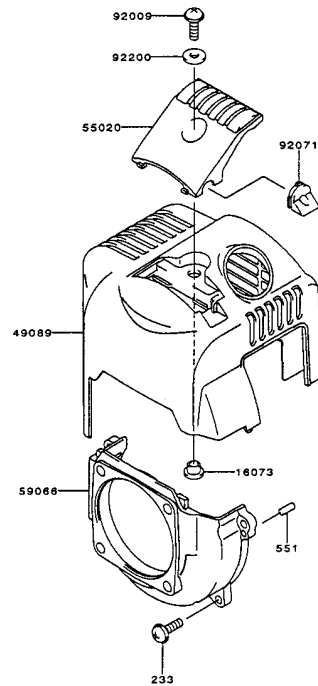

KPW2250X

TH023D-AF70

COOLING EQUIPMENT

REF NO	PART NO	DESCRIPTION	QTY	NOTES
16073	TH23009	INSULATOR	1	
233	233B0516	SCREW 5X16	4	
49089	TH23010	SHROUD-ENGINE	1	
55020	TH23011	GUARD	1	
551	KT125808	PIN-DOWEL	2	
59066	TH23012	HOUSING-FAN	1	
92009	TH23013	SCREW-5X16	1	
92071	TH23014	GROMMET	1	
92200	TG25110	WASHER 5.5X23.8X2.0	1