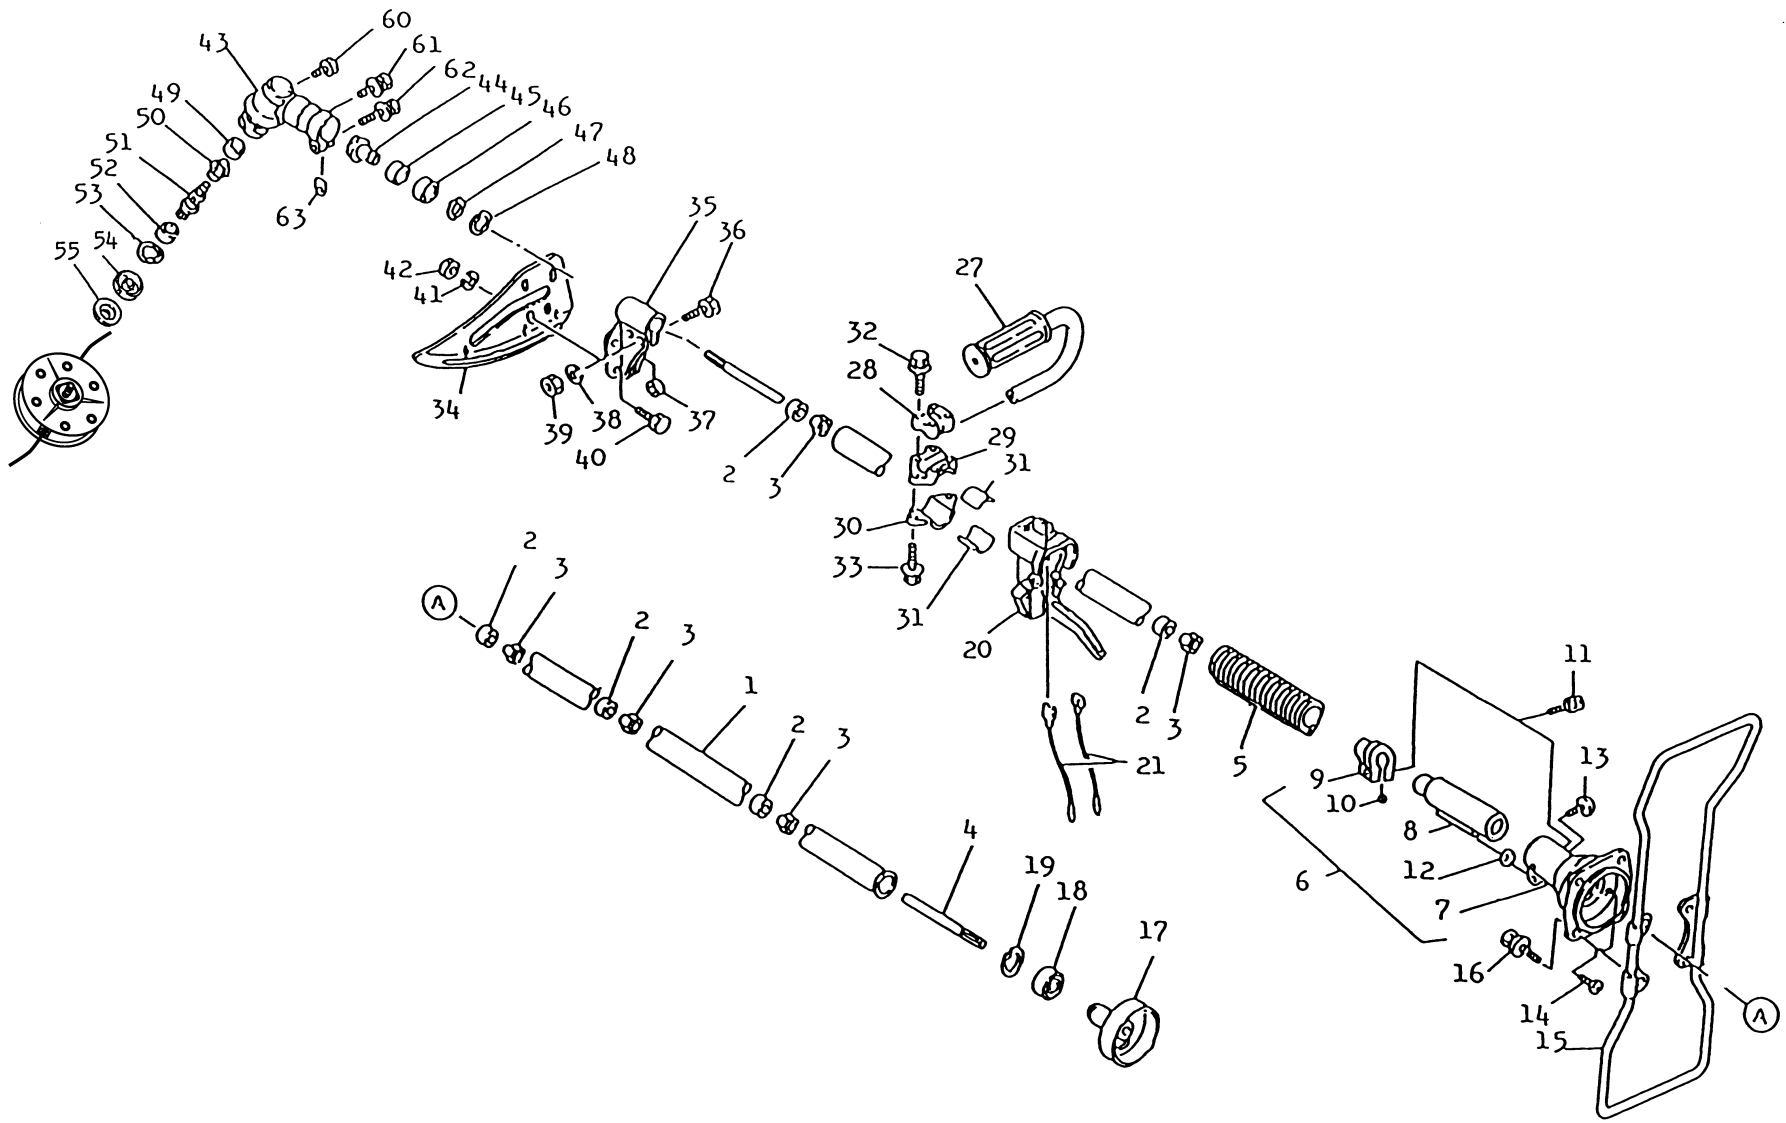

KPW2250X

TH023D-AF70

BODY

KPW2250X

TH023D-AF70

BODY

REF NO	PART NO	DESCRIPTION	QTY	NOTES
01	PW25001A	HOUSING-DRIVE W/CUSHION	1	
02	PW24002	METAL-DRIVE	5	
03	PW24003	CUSHION-DRIVE	5	
04	PW25004	SHAFT-DRIVE	1	
05	PW24005A	GRIP-DRIVE HOUSING	1	
06	PW25006	CLUTCH CASE ASSY	1	
07	PW25007	CASE-CLUTCH	1	
08	PW25008	INNER CASE W/CUSHION	1	
09	PW25009	HOLDER-CASE CLUTCH	1	
10	PW25010	COLLAR-SMALL	1	
11	B05X30W	BOLT W/WASHERS 5X30	1	
12	PW25012	COLLAR-LARGE	1	
13	PW25013	SCREW-BINDING 5X10	1	
14	223B0510	SCREW 5X10	1	
15	PW24008	STAND	1	
16	B06X20W	BOLT W/WASHERS 6X20	4	
17	PW25017	DRUM-CLUTCH	1	
18	PW24011	BEARING (6201-2RU)	1	
19	PW25019	RING-SNAP #12	1	
20	PW24015A	THROTTLE LEVER ASSY	1	
21	PW24016	WIRE-LEAD	2	
27	PW23022	U HANDLE W/GRIP	1	
28	PW23023	STAY A	1	
29	PW23024	STAY B	1	
30	PW23025	STAY C	1	
31	PW24025	SPACER	1	
32	B05X25W	BOLT W/WASHERS 5X25	4	
33	187B0625	BOLT 6X25	2	

BODY

REF NO	PART NO	DESCRIPTION	QTY	NOTES
34	PW23062-02	COVER-GUARD	1	
34-42	PW23062	SAFETY GUARD ASSY	1	
35	PW23062-01	HOLDER-GUARD	1	
36	B06X25	BOLT 6X25	2	
37	PW23062-04	COLLAR-GUARD	2	
38	SW006	WASHER-SPRING 6MM	2	
39	HN006	NUT 6MM	2	
40	B06X12	BOLT 6X12	4	
41	SW006	WASHER-SPRING 6MM	4	
42	HN006	NUT 6MM	4	
43	PW25043	CASE-GEAR	1	
43-53	PW25042	GEAR CASE ASSY	1	
44	PW24039	PINION	1	
45	PW24040	BEARING (6900)	1	
46	PW25046	BEARING (6900Z)	1	
47	PW24043	RING-SNAP #10	1	
48	PW25048	RING-SNAP #22	1	
49	PW24044	BEARING (608)	1	
50	PW24045	GEAR	1	
51	PW25051	SHAFT	1	
52	PW25052	BEARING (6001DU)	1	
53	P35008	RING-SNAP #28	1	
54	PW25054	FIXER-BLADE UPPER	1	
55	PW25055	FIXER-BLADE LOWER	1	
60	PW25060	BOLT 8X8	1	
61	S05X10W	SCREW W/WASHER 5X10	1	
62	187B0630	BOLT 6X30	1	
63	PW25063	WASHER	1