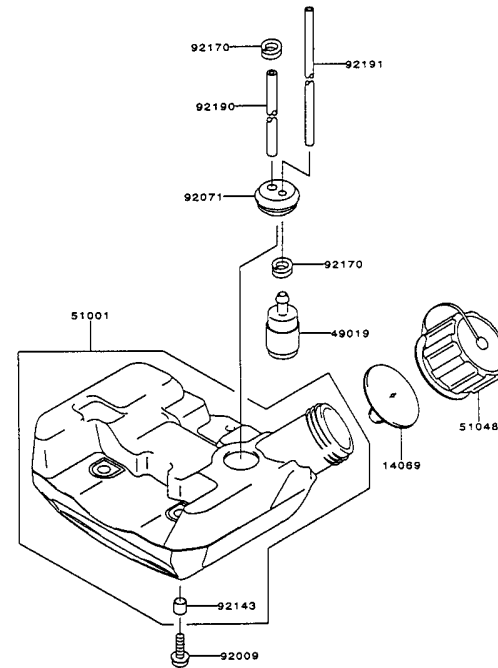

FUEL TANK/FUEL VALVE

REF NO	PART NO	DESCRIPTION	QTY	NOTES
14089	KT125819	BREATHER	1	
49019	TF22C30X	FILTER-FUEL	1	
51001	TH23044	TANK-FUEL	1	
51048	TG34040	CAP ASSY-TANK	1	
92009	TG25051X	SCREW 5X16	3	
92071	TG34042	GROMMET-FUEL TANK	1	
92143	TG25054	COLLAR-TANK	2	
92170	TG34043	CLAMP-FUEL FILTER	2	
92190	TH23045	TUBE 3X6X90	1	
92191	TG25126X	TUBE 3x5x175	1