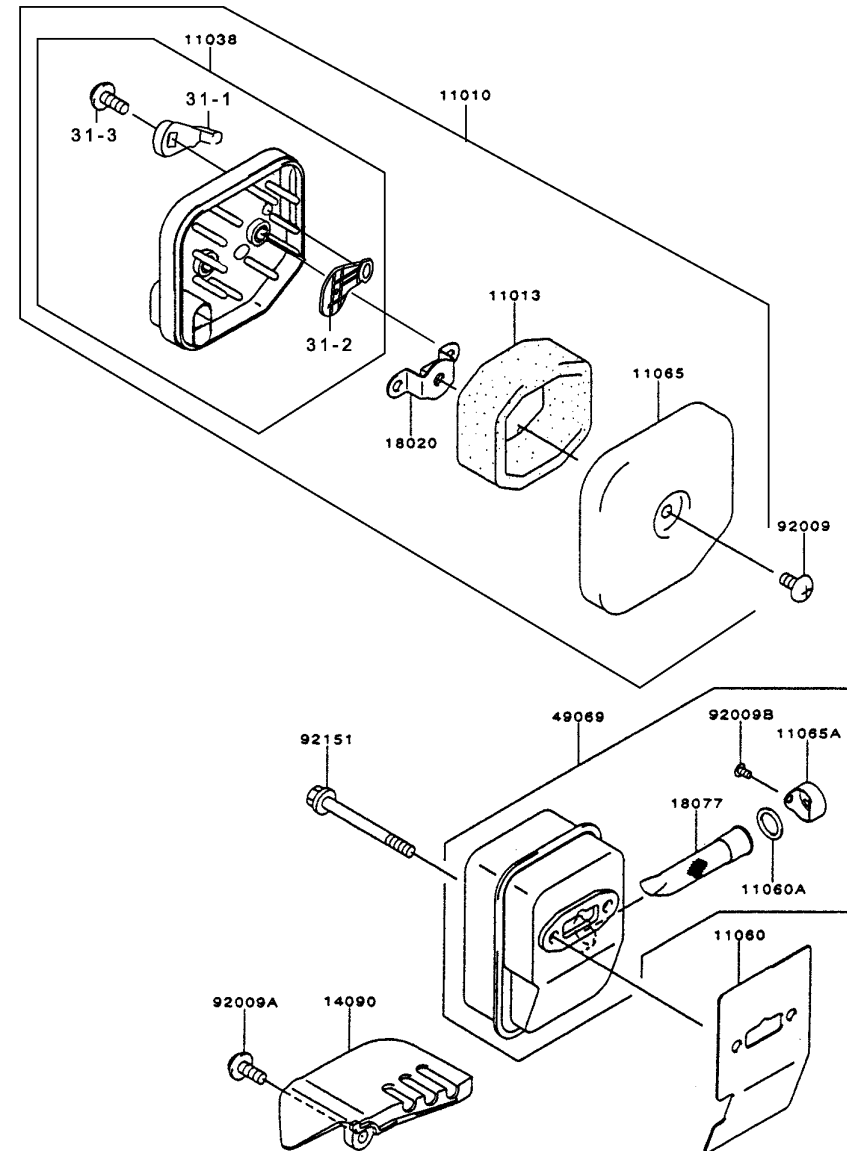

KPW2250X

TH023D-AF70

AIR FILTER/MUFFLER

REF NO	PART NO	DESCRIPTION	QTY	NOTES
11010	TH23029	AIR FILTER ASSY	1	
11013	TH23030	ELEMENT-AIR FILTER	1	
11038	TH23031	CASE-AIR FILTER	1	
11060	TH23032	GASKET-MUFFLER	1	
11060A	TH23033	GASKET-MUFFLER	1	
11065	TH23034	CAP-AIR FILTER	1	
11065A	TH23035	CAP	1	
14090	TH23036	COVER	1	
18020	TH23037	BAFFLE	1	
18077	TH23038	ARRESTER-SPARK	1	
31-1	TH23031-01	LEVER	1	
31-2	TH23031-02	VALVE	1	
31-3	TH23031-03	SCREW 3X10	1	
49069	TH23039	MUFFLER ASSY	1	
92009	TH23040	SCREW 5X10	1	
92009A	TH23041	SCREW 5X12	1	
92009B	TH23042	SCREW	1	
92151	TH23043	BOLT 5X50	2