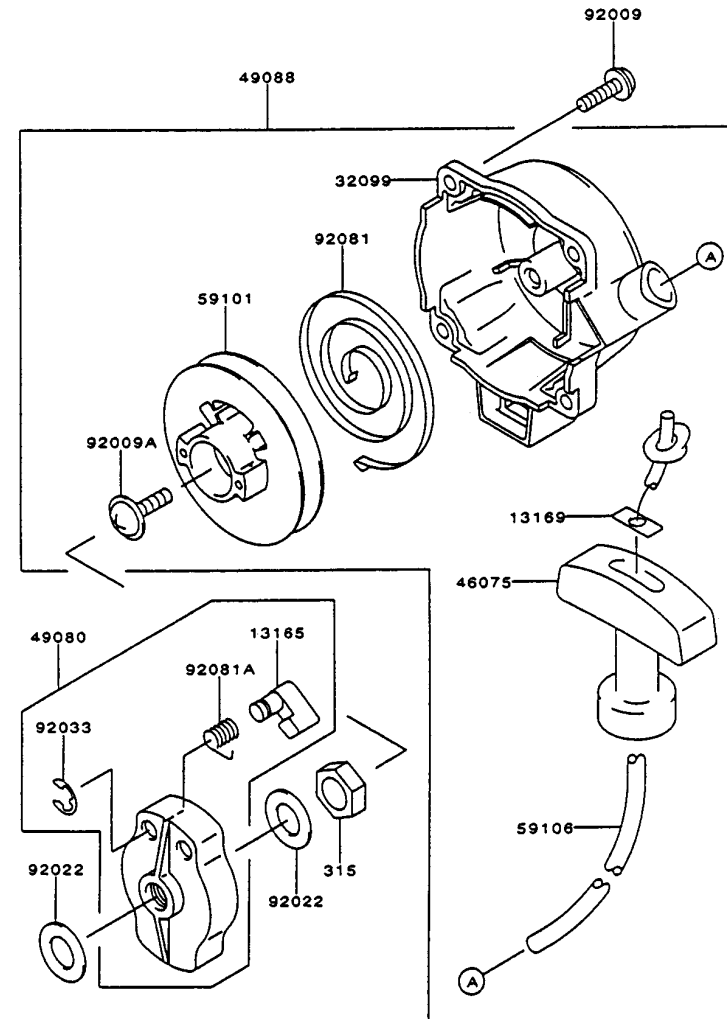

KPW2250X

TH023D-AF70

STARTER

REF NO	PART NO	DESCRIPTION	QTY	NOTES
13165	TD18082	PAWL-RECOIL	1	
13169	TD18080-07	PLATE	1	
315	315B0800	NUT 8MM	1	
32099	TH23046	CASE-RECOIL	1	
46075	TH23047	GRIP-RECOIL	1	
49080	TH23048	PULLEY-STARTING	1	
49088	TH26053	RECOIL ASSY	1	
59101	TH23050	REEL-RECOIL	1	
59106	TH23051	ROPE 3.5X800	1	
92009	TF22017	SCREW	4	
92009A	TG25128X	SCREW-TAPPING	1	
92022	TD24095	WASHER	2	
92033	TD18084	RING-SNAP	1	
92081	TD18080-04	SPRING-RECOIL	1	
92081A	KT12C22	SPRING-VALVE	1