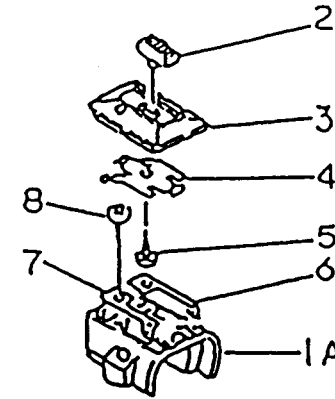

KPW2250X

TH023D-AF70

THROTTLE LEVER

REF NO	PART NO	DESCRIPTION	QTY	NOTES
	PW24015A	THROTTLE LEVER ASSY	1	
01A	PW24015-01A	BODY-UPPER	1	
01B	PW24015-01B	BODY-LOWER	1	
02	PW24015-02	SWITCH	1	
03	PW24015-03	COVER	1	
04	PW24015-04	SPRING	1	
05	PW24015-05	SCREW 3X8	1	
06	PW24015-06	PLATE-GROUND R	1	
07	PW24015-07	PLATE-GROUND L	1	
08	PW24015-05	SCREW 3X8	2	
09	PW24015-09	LEVER	1	
10	PW24015-10	SHAFT	1	
11	PW24015-11	SPRING	1	
12	PW24015-12	STOPPER	1	
13	PW24015-13	SPRING-RETURN	1	
14	PW24015-14	E-RING	1	
15A	214B0520	SCREW 5X20	2	
16A	311B0500	NUT 5MM	2