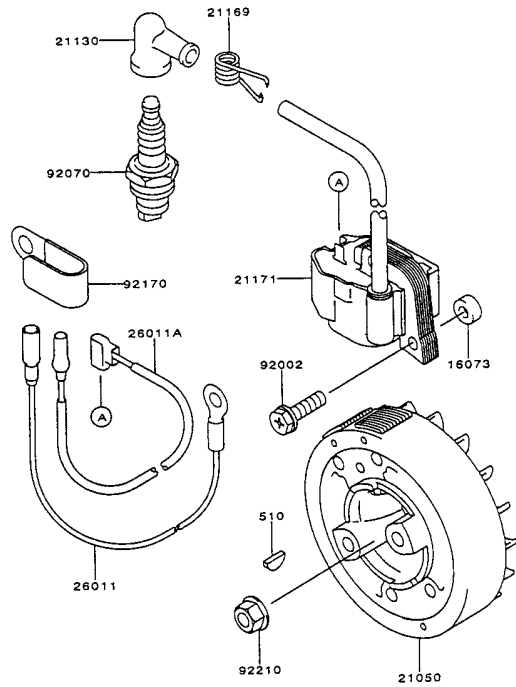

KPW2250X

TH023D-AF70

ELECTRIC EQUIPMENT

REF NO	PART NO	DESCRIPTION	QTY	NOTES
16073	TH23015	INSULATOR	2	
21050	TH23016	FLYWHEEL	1	
21130/21169	KT12048	PLUG CAP ASSY	1	
21171	TH23017	COIL-ASSY-IGNITION	1	
26011	TD18089	WIRE-LEAD	1	
26011 A	TH23018	WIRE-LEAD L-230	1	
510	KT12025	KEY	1	
92002	TF22071	BOLT	2	
92070	BPMR6A	SPARK PLUG-NGK	1	
92170	TG25113	CLAMP	1	
92210	TH23019	NUT	1