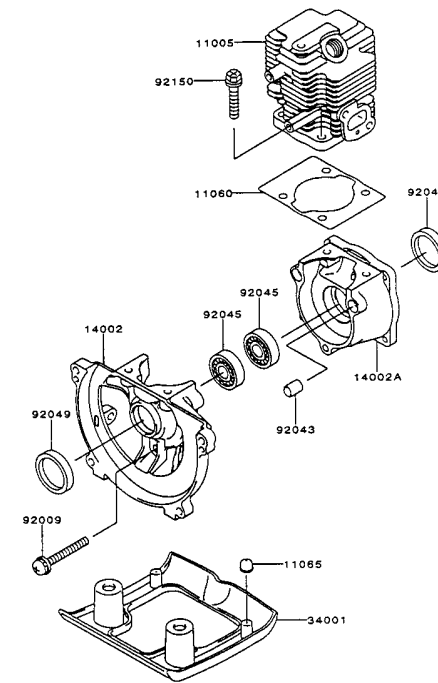

CYLINDER/CRANKCASE

REF NO	PART NO	DESCRIPTION	QTY	NOTES
11005	TH23001	CYLINDER-ENGINE	1	
11060	TH23002	GASKET-CYLINDER	1	
11065	TH23003	CAP	2	
14002	TH23004	CRANKCASE	1	
14002A	TH23005	CRANKCASE	1	
34001	TH23006	STAND	1	
92009	TD24030	SCREW 5X30	3	
92043	TF22006	PIN	2	
92045	TD18030	BEARING (6000C3)	2	
92049	TD18031	SEAL-OIL	2	
92150	TG34007	BOLT	4