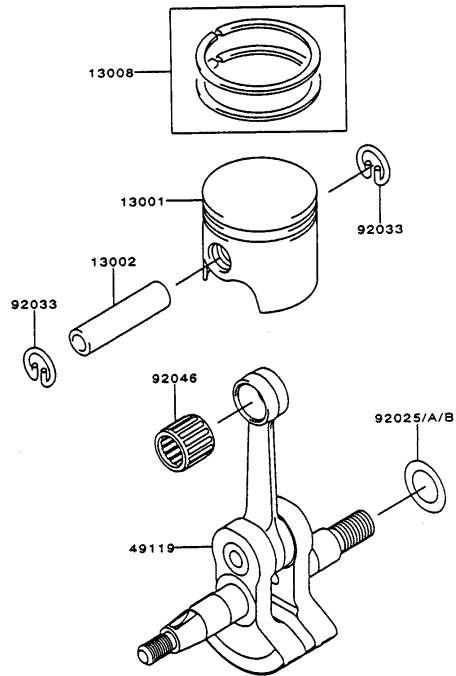

KPW2250X

TH023D-AF70

PISTON/CRANKSHAFT

REF NO	PART NO	DESCRIPTION	QTY	NOTES
13001	TH23007	PISTON-ENGINE	1	
13002	KT12020	PIN-PISTON	1	
13008	TD24019	PISTON RING SET	1	
49119	TH23008	CRANKSHAFT ASSY	1	
92025/A/B	TD18022	SHIM A/B/C/D	1	
92033	TH23056	RING-SNAP	2	
92046	KT12056A	BEARING-NEEDLE	1