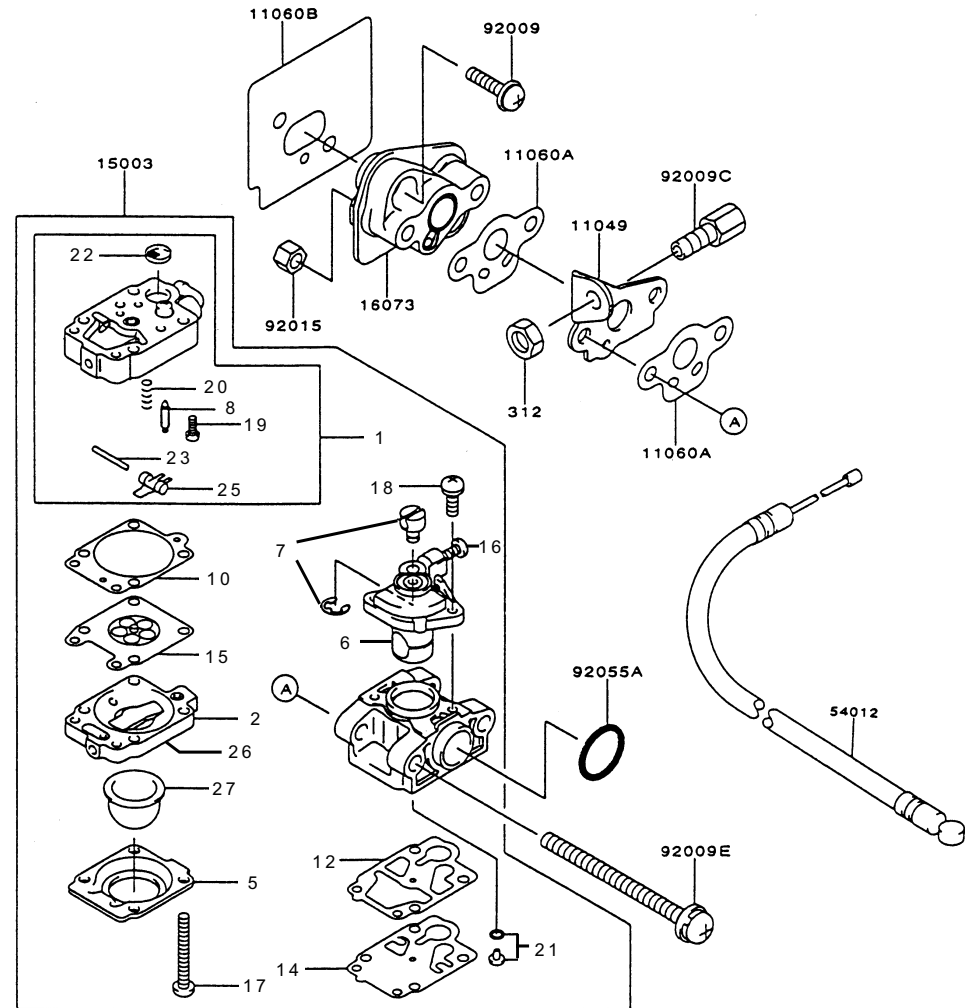

#### ENGINE REFERENCE:

TH023D-AF70  
CARB TIER I

REV 050726

**KPW2250X**

TH023D-AF70

## CARBURETOR/CONTROL

REF NO	PART NO	DESCRIPTION	QTY	NOTES
001	TF22C02	BODY ASSY-PUMP	1	
002	TF22C01	BODY ASSY-AIR PURGE	1	
005	TF22C05	COVER-PRIMER PUMP	1	
006	TH23C06X	VALVE ASSY-THROTTLE	1	
007	TF22C07	SWIVEL ASSY	1	
008	TF22C08	VALVE-INLET NEEDLE	1	
010	TF22C10	GASKET-METERING DIAPHRAGM	1	
012	TF22C12	GASKET-PUMP	1	
014	TF22C13	DIAPHRAGM-PUMP	1	
015	TF22C14	DIAPHRAGM ASSY-METERING	1	
016	TF22C17	SCREW-IDLE ADJUST	1	
017	TF22C18	SCREW-COVER	4	
018	TH23C18	SCREW-COLLAR THROTTLE	2	
019	TF22C20	SCREW-METERING LEVER PIN	1	
020	TF22C21	SPRING-METERING LEVER	1	
021	TH23C21X	JET-MAIN KIT	1	
022	TF22C23	SCREEN-FUEL INLET	1	
023	TF22C24	PIN-METERING LEVER	1	
025	TF22C26	LEVER-METERING	1	
026	TF22C28	VALVE-CHECK	1	
027	TF22C29	PRIMER-BULB	1	
11049	TH23021	BRACKET	1	
11060A	TG25115X-01	GASKET-CARBURETOR	2	
11060B	TH23022	GASKET-INSULATOR	1	
15003	TH23C00-X	CARBURETOR ASSY	1	
16073	TH23024	INSULATOR	1	
312	312B0600	NUT 6MM	1	
54012	TH23020	CABLE-THROTTLE	1	
92009	TG25027-07	SCREW 5X20	2	
92009C	TH26C15	SCREW & NUT KIT	1	
92009E	TH23026	SCREW 5X65	2	
92015	TD18039	NUT 5MM	2	
92055A	TH23027	O-RING 14.8X2X4	1	
CRK	TH23X-CRK	CARBURETOR KIT	1	
GDK	TH23X-GDK	GASKET/DIAPHRAGM KIT	1	