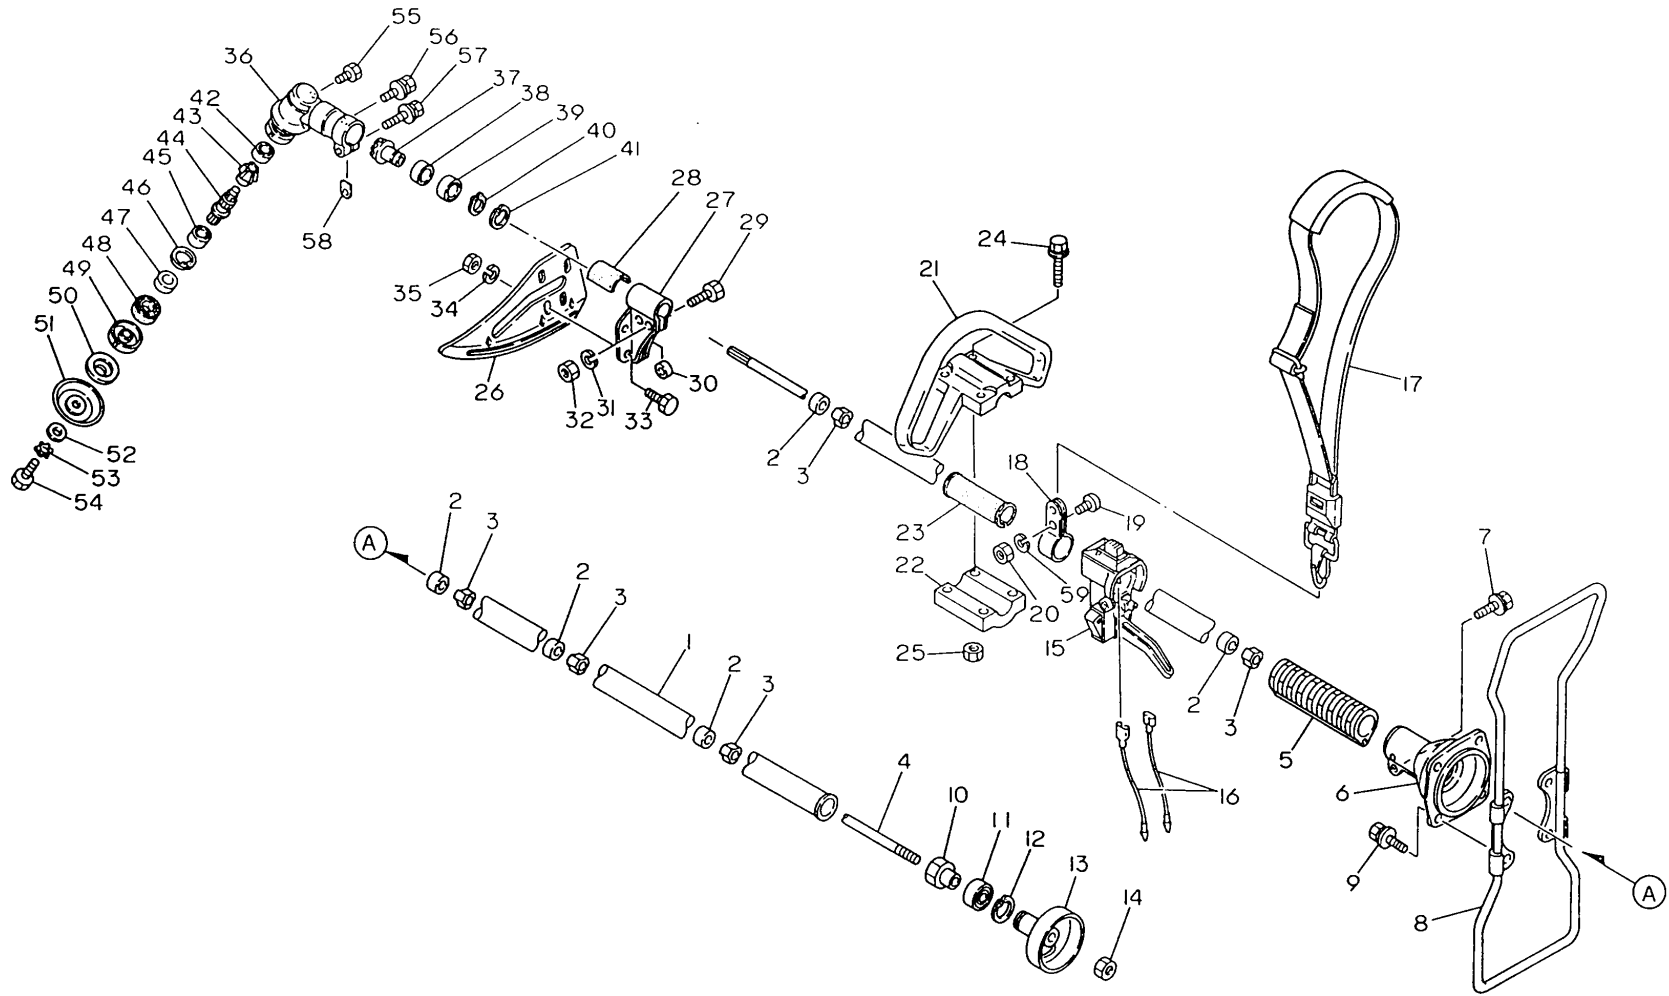

KPW1850

TD018D-AF71

BODY

REF NO	PART NO	DESCRIPTION	QTY	NOTES
01	PW24001A	HOUSING-DRIVE	1	
02	PW24002	METAL-DRIVE	5	
03	PW24003	CUSHION-DRIVE	5	
04	PW24004	SHAFT-DRIVE	1	
05	PW24005A	GRIP-DRIVE HOUSING	1	
06	PW24006	CASE-CLUTCH	1	
07	B06X25W	BOLT W/WASHERS 6X25	1	
08	PW24008	STAND	1	
09	110B0816A	BOLT-8X16	4	
10	PW24010	METAL-BEARING	1	
11	PW24011	BEARING (6201-2RU)	1	
12	PW24012	RING-SNAP #32	1	
13	PW24013	DRUM-CLUTCH	1	
14	PW24014	NUT 7MM	1	
15	PW24015A	THROTTLE LEVER ASSY	1	
16	PW24016	WIRE-LEAD	2	
17	PW23070	STRAP-SHOULDER	1	
18	PW24018	HOLDER-STRAP	1	
19	S05X12	SCREW 5X12	1	
20	311B0500	NUT 5MM	1	
21	PW18018	HANDLE W/BACKET	1	
22	PW18019	BRACKET	1	
23	PW18523	CUSHION-HANDLE	1	
24	B05X35W	BOLT W/WASHERS 5X35	4	
25	311B0500	NUT 5MM	4	
26	PW23062-02	COVER-GUARD	1	
26-27,29-35	PW23062	SAFETY GUARD ASSY	1	
27	PW23062-01	HOLDER-GUARD	1	
28	PW24030	CUSHION	1	
29	B06X25	BOLT 6X20	2	

BODY

REF NO	PART NO	DESCRIPTION	QTY	NOTES
30	PW23062-04	COLLAR-GUARD	2	
31	SW006	WASHER-SPRING 6MM	2	
32	HN006	NUT 6MM	2	
33	B06X12	BOLT 6X12	4	
34	SW006	WASHER-SPRING 6MM	4	
35	HN006	NUT 6MM	4	
36	PW24038	CASE-GEAR	1	
36A	PW25042	GEAR CASE ASSY	1	
37	PW24039	PINION	1	
38	PW24040	BEARING (6900)	1	
39	PW24041	BEARING (6900RS)	1	
40	PW24043	RING-SNAP #10	1	
41	PW23005	RING-SNAP #26	1	
42	PW24044	BEARING (608)	1	
43	PW24045	GEAR	1	
44	PW24046	SHAFT	1	
45	PW24047	BEARING (6001)	1	
46	P35008	RING-SNAP #28	1	
47	PW24049	COLLAR	1	
48	PW24050	SEAL-OIL (ISCD15286)	1	
49	PW24051	FIXER-BLADE UPPER	1	
50	PW24052	FIXER-BLADE LOWER	1	
51	PW25056	BOWL	1	
52	410B0800	WASHER 8MM	1	
53	PW23057	WASHER-TOOTHED 8MM	1	
54	PW24056	BOLT	1	
55	B08X10	BOLT 8X10	1	
56	S05X08W	SCREW W/WASHER 5X8	1	
57	B06X30W	BOLT W/WASHERS 6X30	1	
58	PW24060	WASHER	1