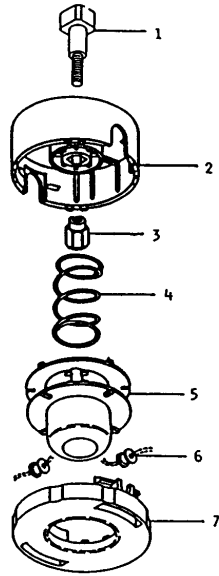

## BODY

REF NO	PART NO	DESCRIPTION	QTY	NOTES
01	PW24001A	HOUSING-DRIVE	1	
02	PW24002	METAL-DRIVE	5	
03	PW24003	CUSHION-DRIVE	5	
04	PW24004	SHAFT-DRIVE	1	
05	PW24005A	GRIP-DRIVE HOUSING	1	
06	PW24006	CASE-CLUTCH	1	
07	B06X25W	BOLT W/WASHERS 6X25	1	
08	PW24008	STAND	1	
09	110B0816A	BOLT-8X16	4	
10	PW24010	METAL-BEARING	1	
11	PW24011	BEARING (6201-2RU)	1	
12	PW24012	RING-SNAP #32	1	
13	PW24013	DRUM-CLUTCH	1	
14	PW24014	NUT 7MM	1	
15	PW24015A	THROTTLE LEVER ASSY	1	
16	PW24016	WIRE-LEAD	2	
17	PW23070	STRAP-SHOULDER	1	
18	PW24018	HOLDER-STRAP	1	
19	S05X12	SCREW 5X12	1	
20	311B0500	NUT 5MM	1	
21	PW18018	HANDLE W/BACKET	1	
22	PW18019	BRACKET	1	
23	PW18523	CUSHION-HANDLE	1	
24	B05X35W	BOLT W/WASHERS 5X35	4	
25	311B0500	NUT 5MM	4	
26	PW23062-02	COVER-GUARD	1	
26-27,29-35	PW23062	SAFETY GUARD ASSY	1	
27	PW23062-01	HOLDER-GUARD	1	
28	PW24030	CUSHION	1	
29	B06X25	BOLT 6X20	2	

## BODY

REF NO	PART NO	DESCRIPTION	QTY	NOTES
30	PW23062-04	COLLAR-GUARD	2	
31	SW006	WASHER-SPRING 6MM	2	
32	HN006	NUT 6MM	2	
33	B06X12	BOLT 6X12	4	
34	SW006	WASHER-SPRING 6MM	4	
35	HN006	NUT 6MM	4	
36	PW24038	CASE-GEAR	1	
36A	PW25042	GEAR CASE ASSY	1	
37	PW24039	PINION	1	
38	PW24040	BEARING (6900)	1	
39	PW24041	BEARING (6900RS)	1	
40	PW24043	RING-SNAP #10	1	
41	PW23005	RING-SNAP #26	1	
42	PW24044	BEARING (608)	1	
43	PW24045	GEAR	1	
44	PW24046	SHAFT	1	
45	PW24047	BEARING (6001)	1	
46	P35008	RING-SNAP #28	1	
47	PW24049	COLLAR	1	
48	PW24050	SEAL-OIL (ISCD15286)	1	
49	PW24051	FIXER-BLADE UPPER	1	
50	PW24052	FIXER-BLADE LOWER	1	
51	PW25056	BOWL	1	
52	410B0800	WASHER 8MM	1	
53	PW23057	WASHER-TOOTHED 8MM	1	
54	PW24056	BOLT	1	
55	B08X10	BOLT 8X10	1	
56	S05X08W	SCREW W/WASHER 5X8	1	
57	B06X30W	BOLT W/WASHERS 6X30	1	
58	PW24060	WASHER	1	