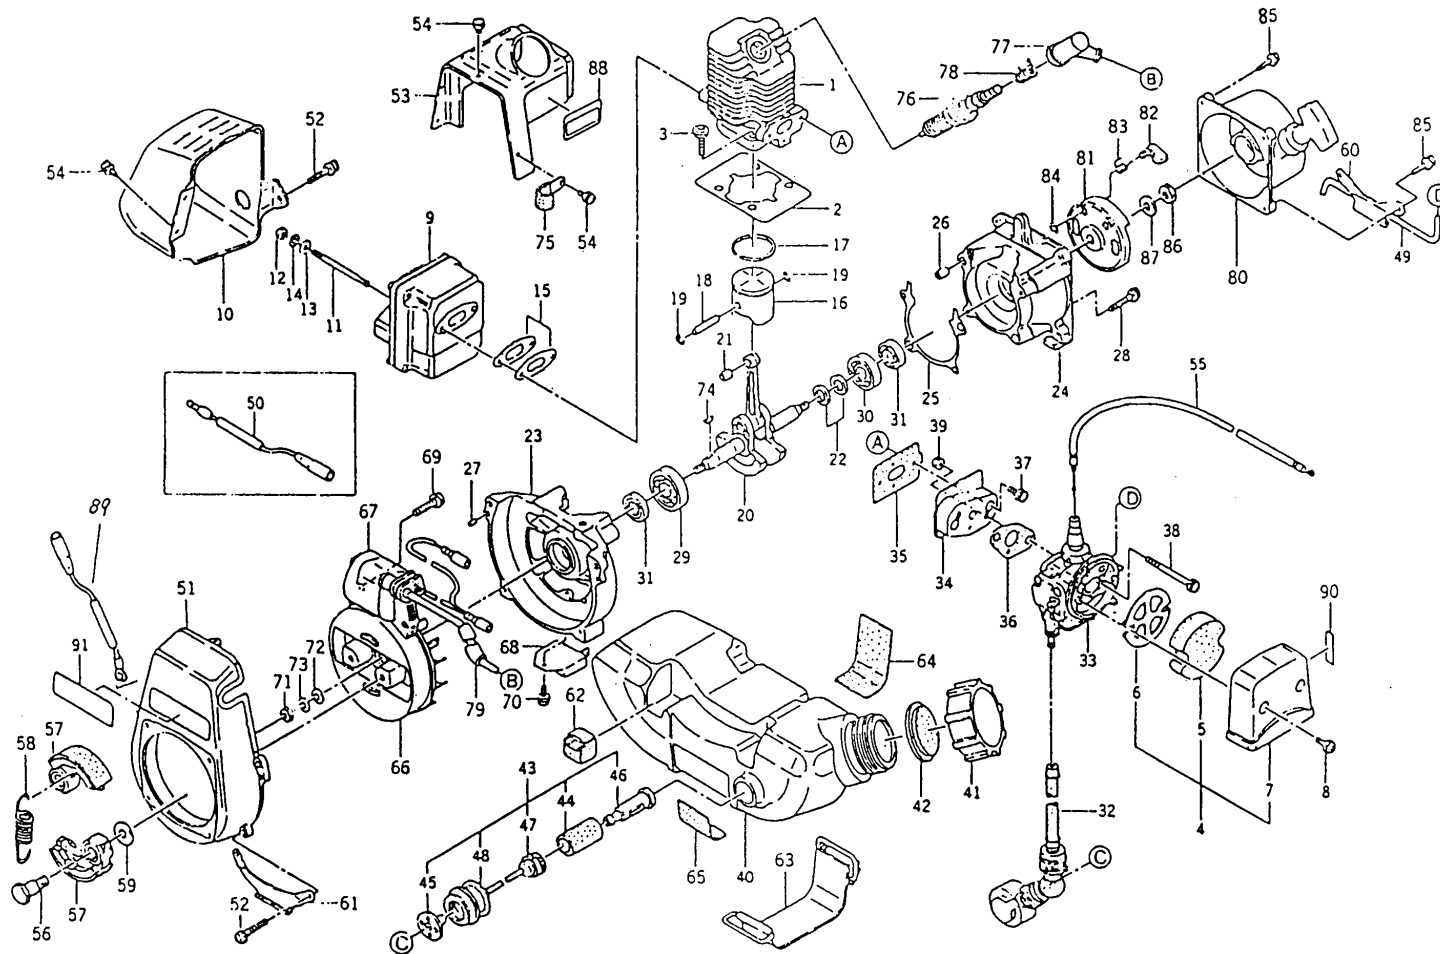

KPW1850

TD018D-AF71

ENGINE

KPW1850

TD018D-AF71

ENGINE

REF NO	PART NO	DESCRIPTION	QTY	NOTES
85	232B0518	SCREW 5X18	4	
86	311B0600	NUT 6MM	1	
87	410B0600	WASHER 6MM	1	
88	TD18088	LABEL	1	
89	TD18089	WIRE-LEAD	1	
90	TD18090	LABEL	1	
91	TD18091	LABEL	1