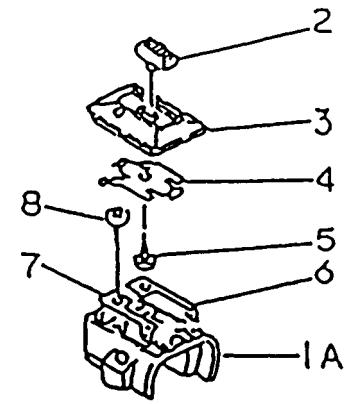

KPW1850

TD018D-AF71

THROTTLE LEVER

REF NO	PART NO	DESCRIPTION	QTY	NOTES
	PW24015A	THROTTLE LEVER ASSY	1	
01A	PW24015-01A	BODY-UPPER	1	
01B	PW24015-01B	BODY-LOWER	1	
02	PW24015-02	SWITCH	1	
03	PW24015-03	COVER	1	
04	PW24015-04	SPRING	1	
05	PW24015-05	SCREW 3X8	1	
06	PW24015-06	PLATE-GROUND R	1	
07	PW24015-07	PLATE-GROUND L	1	
08	PW24015-05	SCREW 3X8	2	
09	PW24015-09	LEVER	1	
10	PW24015-10	SHAFT	1	
11	PW24015-11	SPRING	1	
12	PW24015-12	STOPPER	1	
13	PW24015-13	SPRING-RETURN	1	
14	PW24015-14	E-RING	1	
15A	214B0520	SCREW 5X20	2	
16A	311B0500	NUT 5MM	2