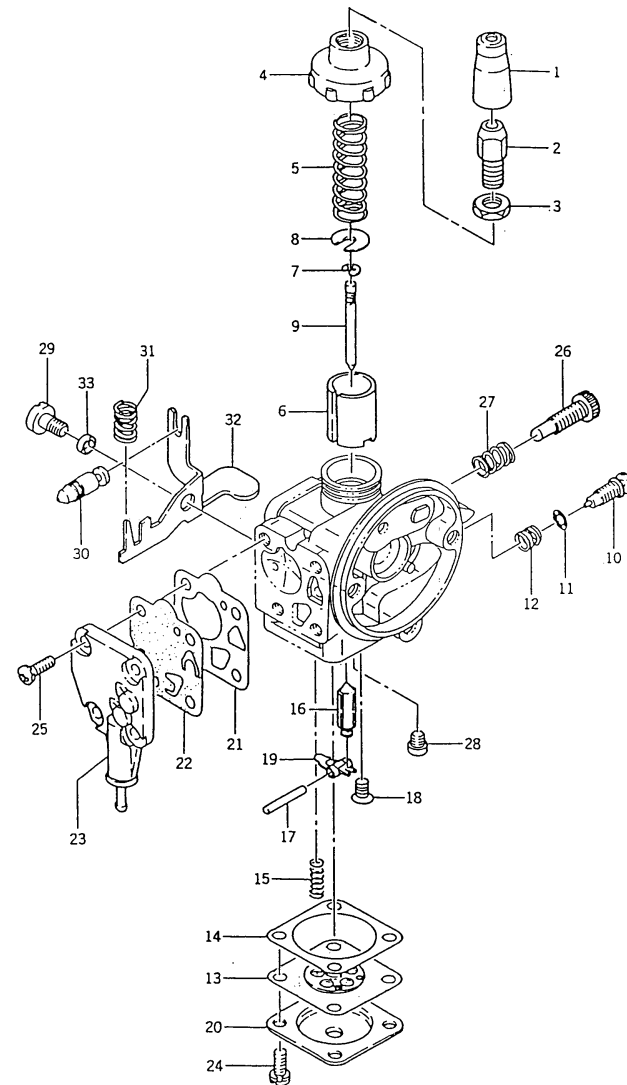

## ENGINE

REF NO	PART NO	DESCRIPTION	QTY	NOTES
85	232B0518	SCREW 5X18	4	
86	311B0600	NUT 6MM	1	
87	410B0600	WASHER 6MM	1	
88	TD18088	LABEL	1	
89	TD18089	WIRE-LEAD	1	
90	TD18090	LABEL	1	
91	TD18091	LABEL	1	

## CARBURETOR

REF NO	PART NO	DESCRIPTION	QTY	NOTES
	TD18033	CARBURETOR ASSY	1	
01	TD18033-01	CAP	1	
02	KT12C01	ADJUSTER-CABLE	1	
03	KT12C39	NUT-CHOKE	1	
04	TD18033-04	CAP	1	
05	KT17043-13	SPRING-THROTTLE	1	
06	TD18033-06	VALVE-THROTTLE	1	
07	KT12C08	E-RING	1	
08	KT12C07	RETAINER-SPRING	1	
09	TD18033-09	NEEDLE-JET	1	
10	TD18033-10	SCREW-ADJUST	1	
11	TD33052-08	O-RING	1	
12	TD33052-09	SPRING	1	
13	TD33052-10	DIAPHRAGM-CARBURETOR	1	
14	TD33052-11	GASKET	1	
15	TD33052-12	SPRING	1	
16	KT12C21	VALVE-NEEDLE	1	
17	TD33052-14	PIN-FLOAT	1	
18	TD33052-15	SCREW	1	
19	TD24035-16	LEVER	1	
20	TD33052-17	COVER	1	
21	TD24035-18	GASKET	1	
22	TD33052-19	DIAPHRAGM-PUMP	1	
23	TD33052-20	COVER-PUMP	1	
24	TD33052-21	SCREW 3X8	4	
25	TD33052-22	SCREW 3X10	4	
26	KT17043-15	SCREW-SLOW ADJUST	1	
27	KT12C12	SPRING	1	
28	TD33052-25	PLUG-DRAIN	1	
29	214B0408	SCREW 4X8	1	
30	KT12C31	VALVE-BREATHER	1	
31	TD18033-31	SPRING-TICKLER	1	
32	TD33052-29	LEVER-TICKLER	1	
33	TD33052-30	COLLAR	1	
CRK	TD33CRK	CARBURETOR KIT		