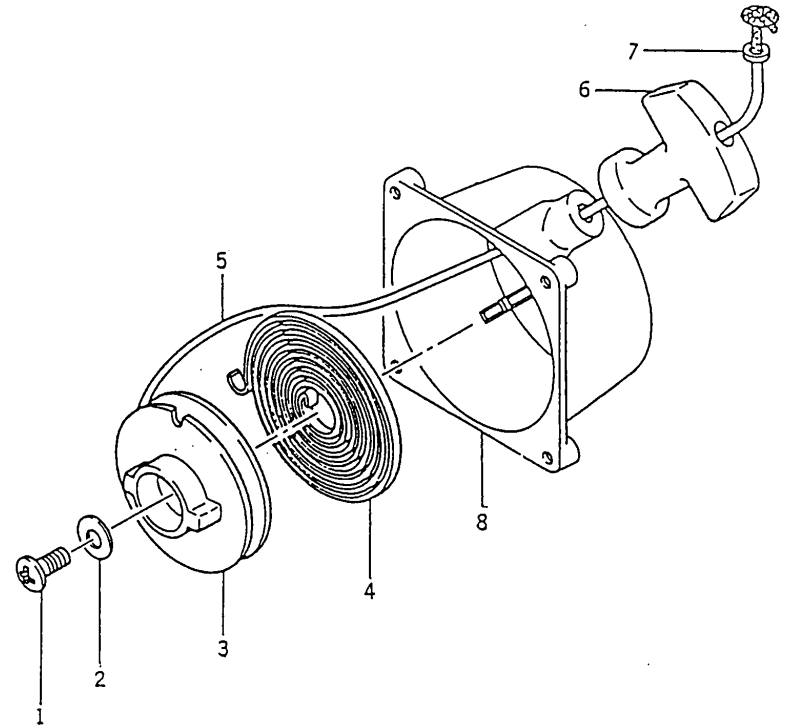

KPW1850

TD018D-AF71

STARTER

REF NO	PART NO	DESCRIPTION	QTY	NOTES
01	TD18080-01	SCREW	1	
02	411B0500	WASHER 5MM	1	
03	TD18080-03	REEL-RECOIL	1	
04	TD18080-04	SPRING-RECOIL	1	
05	TD18080-05	ROPE	1	
06	TD18080-06	GRIP	1	
07	TD18080-07	PLATE	1	
08	TD18080-08A	CASE-RECOIL	1	
80	TD18080A	RECOIL ASSY	1