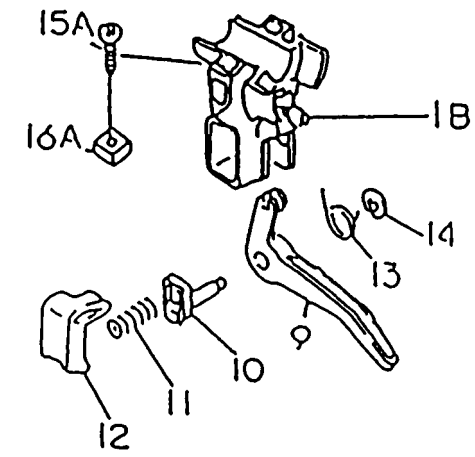

## ENGINE

REF NO	PART NO	DESCRIPTION	QTY	NOTES
85	232B0518	SCREW 5X18	4	
86	311B0600	NUT 6MM	1	
87	410B0600	WASHER 6MM	1	
88	TD18088	LABEL	1	
89	TD18089	WIRE-LEAD	1	
90	TD18090	LABEL	1	
91	TD18091	LABEL	1	

## STARTER

REF NO	PART NO	DESCRIPTION	QTY	NOTES
01	TD18080-01	SCREW	1	
02	411B0500	WASHER 5MM	1	
03	TD18080-03	REEL-RECOIL	1	
04	TD18080-04	SPRING-RECOIL	1	
05	TD18080-05	ROPE	1	
06	TD18080-06	GRIP	1	
07	TD18080-07	PLATE	1	
08	TD18080-08A	CASE-RECOIL	1	
80	TD18080A	RECOIL ASSY	1	

## THROTTLE LEVER

REF NO	PART NO	DESCRIPTION	QTY	NOTES
	PW24015A	THROTTLE LEVER ASSY	1	
01A	PW24015-01A	BODY-UPPER	1	
01B	PW24015-01B	BODY-LOWER	1	
02	PW24015-02	SWITCH	1	
03	PW24015-03	COVER	1	
04	PW24015-04	SPRING	1	
05	PW24015-05	SCREW 3X8	1	
06	PW24015-06	PLATE-GROUND R	1	
07	PW24015-07	PLATE-GROUND L	1	
08	PW24015-05	SCREW 3X8	2	
09	PW24015-09	LEVER	1	
10	PW24015-10	SHAFT	1	
11	PW24015-11	SPRING	1	
12	PW24015-12	STOPPER	1	
13	PW24015-13	SPRING-RETURN	1	
14	PW24015-14	E-RING	1	
15A	214B0520	SCREW 5X20	2	
16A	311B0500	NUT 5MM	2	

## BODY

REF NO	PART NO	DESCRIPTION	QTY	NOTES
30	PW23062-04	COLLAR-GUARD	2	
31	SW006	WASHER-SPRING 6MM	2	
32	HN006	NUT 6MM	2	
33	B06X12	BOLT 6X12	4	
34	SW006	WASHER-SPRING 6MM	4	
35	HN006	NUT 6MM	4	
36	PW24038	CASE-GEAR	1	
36A	PW25042	GEAR CASE ASSY	1	
37	PW24039	PINION	1	
38	PW24040	BEARING (6900)	1	
39	PW24041	BEARING (6900RS)	1	
40	PW24043	RING-SNAP #10	1	
41	PW23005	RING-SNAP #26	1	
42	PW24044	BEARING (608)	1	
43	PW24045	GEAR	1	
44	PW24046	SHAFT	1	
45	PW24047	BEARING (6001)	1	
46	P35008	RING-SNAP #28	1	
47	PW24049	COLLAR	1	
48	PW24050	SEAL-OIL (ISCD15286)	1	
49	PW24051	FIXER-BLADE UPPER	1	
50	PW24052	FIXER-BLADE LOWER	1	
51	PW25056	BOWL	1	
52	410B0800	WASHER 8MM	1	
53	PW23057	WASHER-TOOTHED 8MM	1	
54	PW24056	BOLT	1	
55	B08X10	BOLT 8X10	1	
56	S05X08W	SCREW W/WASHER 5X8	1	
57	B06X30W	BOLT W/WASHERS 6X30	1	
58	PW24060	WASHER	1	