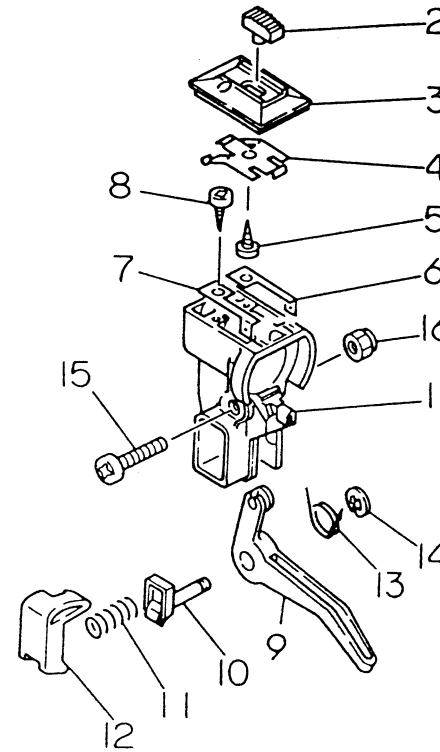

KPW1800

TD018D-AF70

STARTER

REF NO	PART NO	DESCRIPTION	QTY	NOTES
01	TD18080-01	SCREW	1	
02	411B0500	WASHER 5MM	1	
03	TD18080-03	REEL-RECOIL	1	
04	TD18080-04	SPRING-RECOIL	1	
05	TD18080-05	ROPE	1	
06	TD18080-06	GRIP	1	
07	TD18080-07	PLATE	1	
08	TD18080-08A	CASE-RECOIL	1	
80	TD18080A	RECOIL ASSY	1	

THIS PAGE INTENTIONALLY LEFT BLANK

KPW1800

TD018D-AF70

THROTTLE LEVER

REF NO	PART NO	DESCRIPTION	QTY	NOTES
	PW18012	THROTTLE LEVER ASSY	1	
01	PW18012-1	BODY-THROTTLE LEVER	1	
02	PW24015-02	SWITCH	1	
03	PW24015-03	COVER	1	
04	PW24015-04	SPRING	1	
05	PW24015-05	SCREW 3X8	1	
06	PW24015-06	PLATE-GROUND R	1	
07	PW24015-07	PLATE-GROUND L	1	
08	PW24015-05	SCREW 3X8	2	
09	PW24015-09	LEVER	1	
10	PW24015-10	SHAFT	1	
11	PW24015-11	SPRING	1	
12	PW24015-12	STOPPER	1	
13	PW24015-13	SPRING-RETURN	1	
14	PW24015-14	E-RING	1	
15	S05X25	SCREW 5X25	1	
16	PW24015-16	NUT-NYLON	1	

BODY

REF NO	PART NO	DESCRIPTION	QTY	NOTES
24	PW18024	HOLDER-GUARD L	1	
25	PW18025	HOLDER-GUARD R	1	
26	B05X12W	BOLT W/WASHERS 5X12	4	
27	311B0500	NUT 5MM	4	
28	B05X15W	BOLT W/WASHERS 5X14	4	
29	311B0500	NUT 5MM	2	
30	PW18030	CASE	1	
31	PW24011	BEARING (6201-2RU)	1	
32	PW18032	SHAFT	1	
33	PW24011	BEARING (6201-2RU)	1	
34	PW24012	RING-SNAP #32	1	
35	PW18035	COLLAR	1	
36	PW18036	COVER-BEARING CASE	1	
37	PW18037	SPACER-UPPER	1	
38	PW18038	SPACER-LOWER	1	
39	410B0800	WASHER 8MM	1	
40	PW23057	WASHER-TOOTHED 8MM	1	
41	PW24056	BOLT	1	
42	214B0508A	SCREW 5X8	1	
43	SW005	WASHER-SPRING 5MM	1	
44	B05X25W	BOLT W/WASHERS 5X25	1	
45	SW005	WASHER-SPRING 5MM	1	