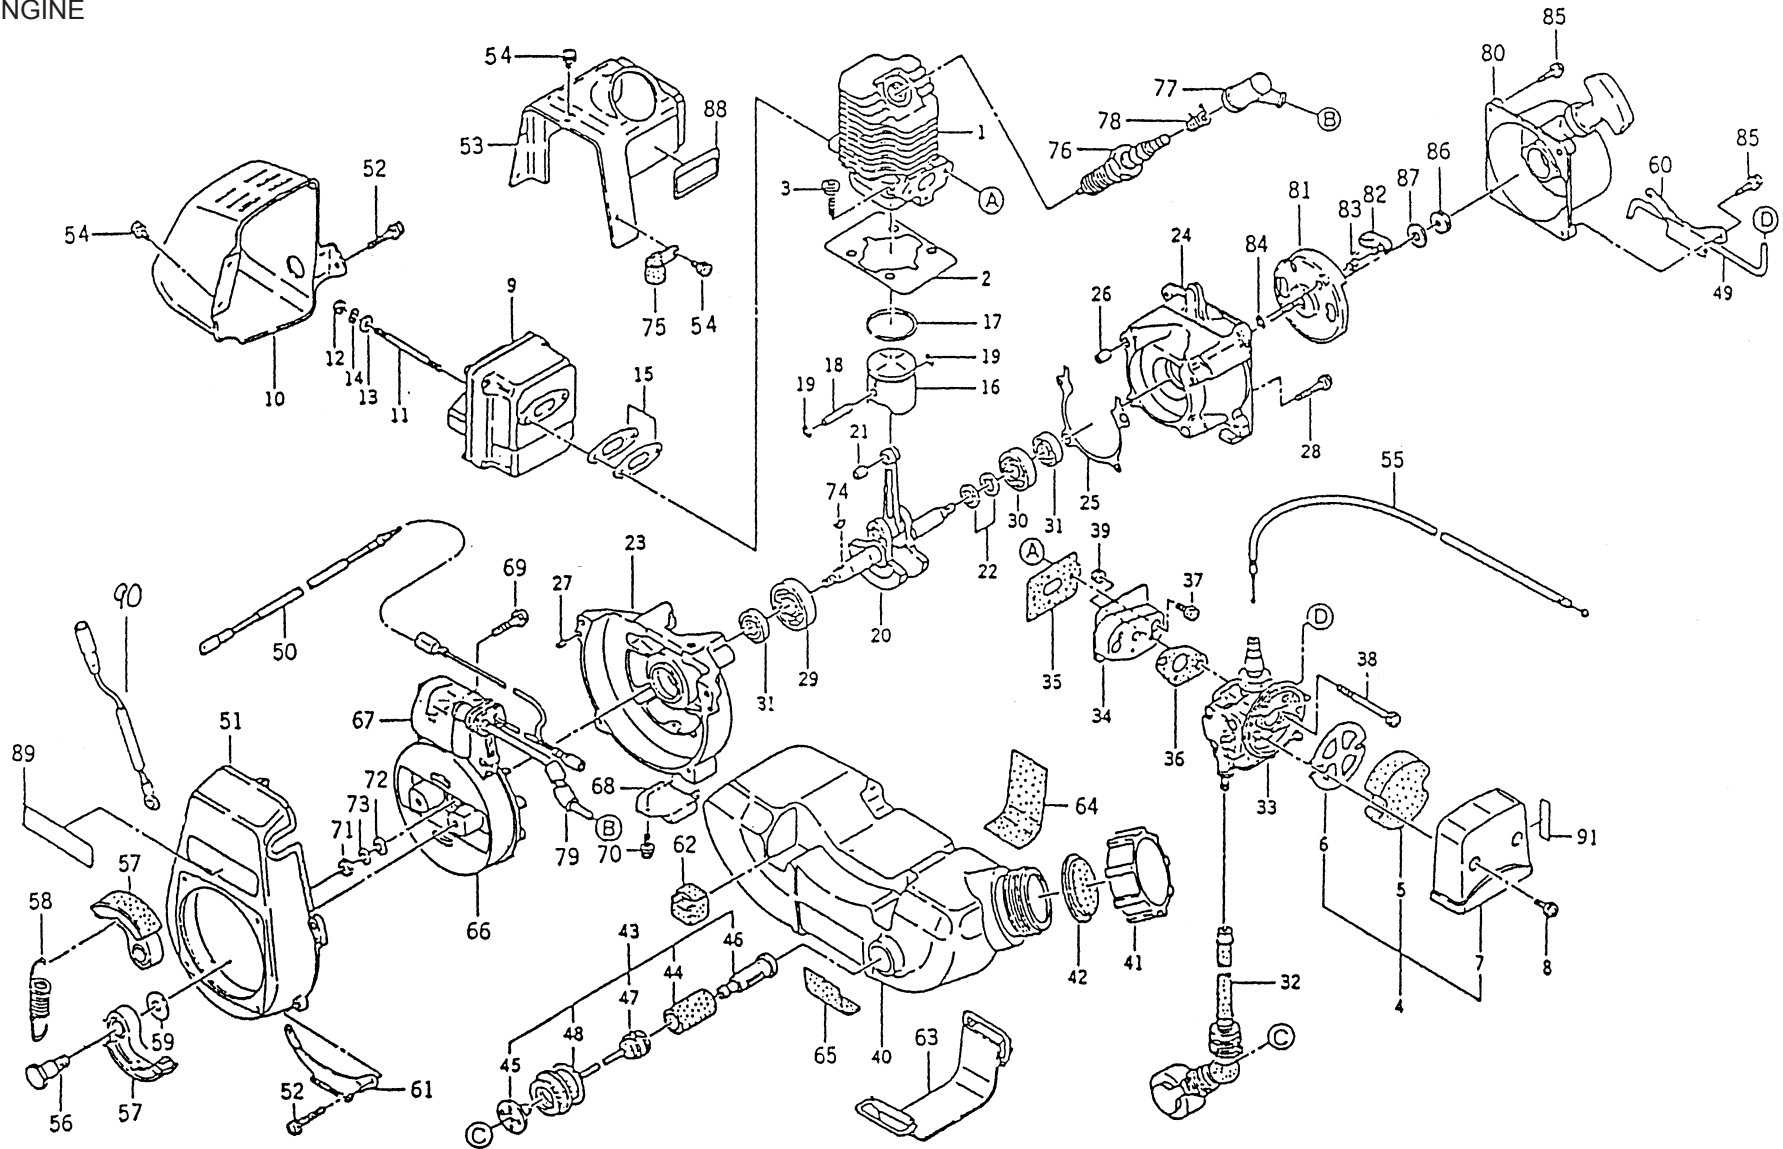

KPW1800

TD018D-AF70

ENGINE

KPW1800

TD018D-AF70

ENGINE

REF NO	PART NO	DESCRIPTION	QTY	NOTES
86	311B0600	NUT 6MM	1	
87	410B0600	WASHER 6MM	1	
88	TD18088	LABEL	1	
89	TD18089	WIRE-LEAD	1	
90	TD18090	LABEL	1	
91	TD18091	LABEL	1