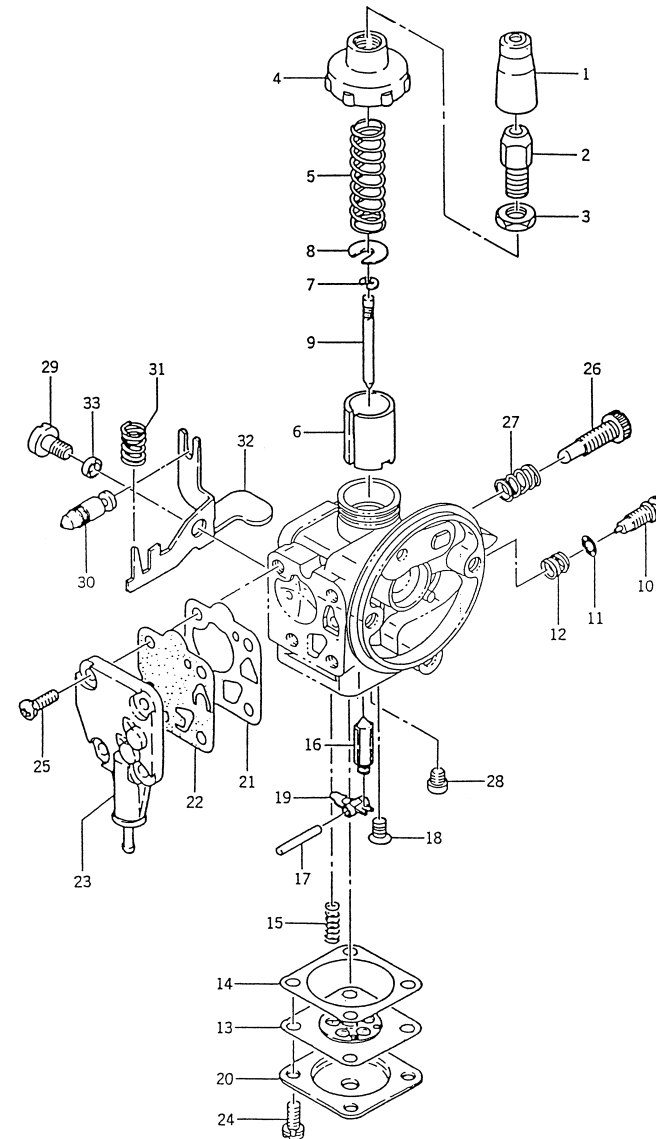

KPW1800

TD018D-AF70

CARBURETOR

REF NO	PART NO	DESCRIPTION	QTY	NOTES
01	TD18033-01	CAP	1	
02	KT12C01	ADJUSTER-CABLE	1	
03	KT12C39	NUT-CHOKE	1	
04	TD18033-04	CAP	1	
05	KT17043-13	SPRING-THROTTLE	1	
06	TD18033-06	VALVE-THROTTLE	1	
07	KT12C08	E-RING	1	
08	KT12C07	RETAINER-SPRING	1	
09	TD18033-09	NEEDLE-JET	1	
10	TD18033-10	SCREW-ADJUST	1	
11	TD33052-08	O-RING	1	
12	TD33052-09	SPRING	1	
13	TD33052-10	DIAPHRAGM-CARBURETOR	1	
14	TD33052-11	GASKET	1	
15	TD33052-12	SPRING	1	
16	KT12C21	VALVE-NEEDLE	1	
17	TD33052-14	PIN-FLOAT	1	
18	TD33052-15	SCREW	1	
19	TD24035-16	LEVER	1	
20	TD33052-17	COVER	1	
21	TD24035-18	GASKET	1	
22	TD33052-19	DIAPHRAGM-PUMP	1	
23	TD33052-20	COVER-PUMP	1	
24	TD33052-21	SCREW 3X8	4	
25	TD33052-22	SCREW 3X10	4	
26	KT17043-15	SCREW-SLOW ADJUST	1	
27	KT12C12	SPRING	1	
28	TD33052-25	PLUG-DRAIN	1	
29	214B0408	SCREW 4X8	1	
30	KT12C31	VALVE-BREATHER	1	
31	TD18033-31	SPRING-TICKLER	1	
32	TD33052-29	LEVER-TICKLER	1	
33	TD18033	CARBURETOR ASSY	1	
33	TD33052-30	COLLAR	1	
CRK	TD33CRK	CARBURETOR KIT		