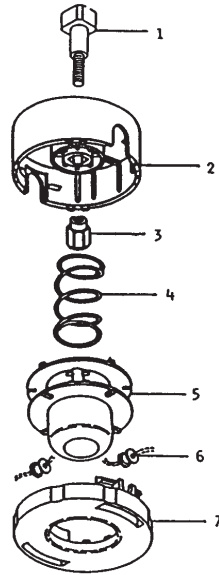

KPW1800

TD018D-AF70

CUTTING HEAD (AUTOMATIC)

REF NO	PART NO	DESCRIPTION	QTY	NOTES
	LCT010A	HEAD ASSY-TAP	1	
01	LCT001B	SHAFTBOLT-LH 8MM	1	
02	LCT010A-02	HOUSING-OUTER	1	
03	LCT010A-08	NUT	1	
04	LCT010-05	SPRING	1	
05	LCT010A-04	INTER-BUMP	1	
06	LCT003	EYELET	2	
07	LCT010A-03	BASE	1