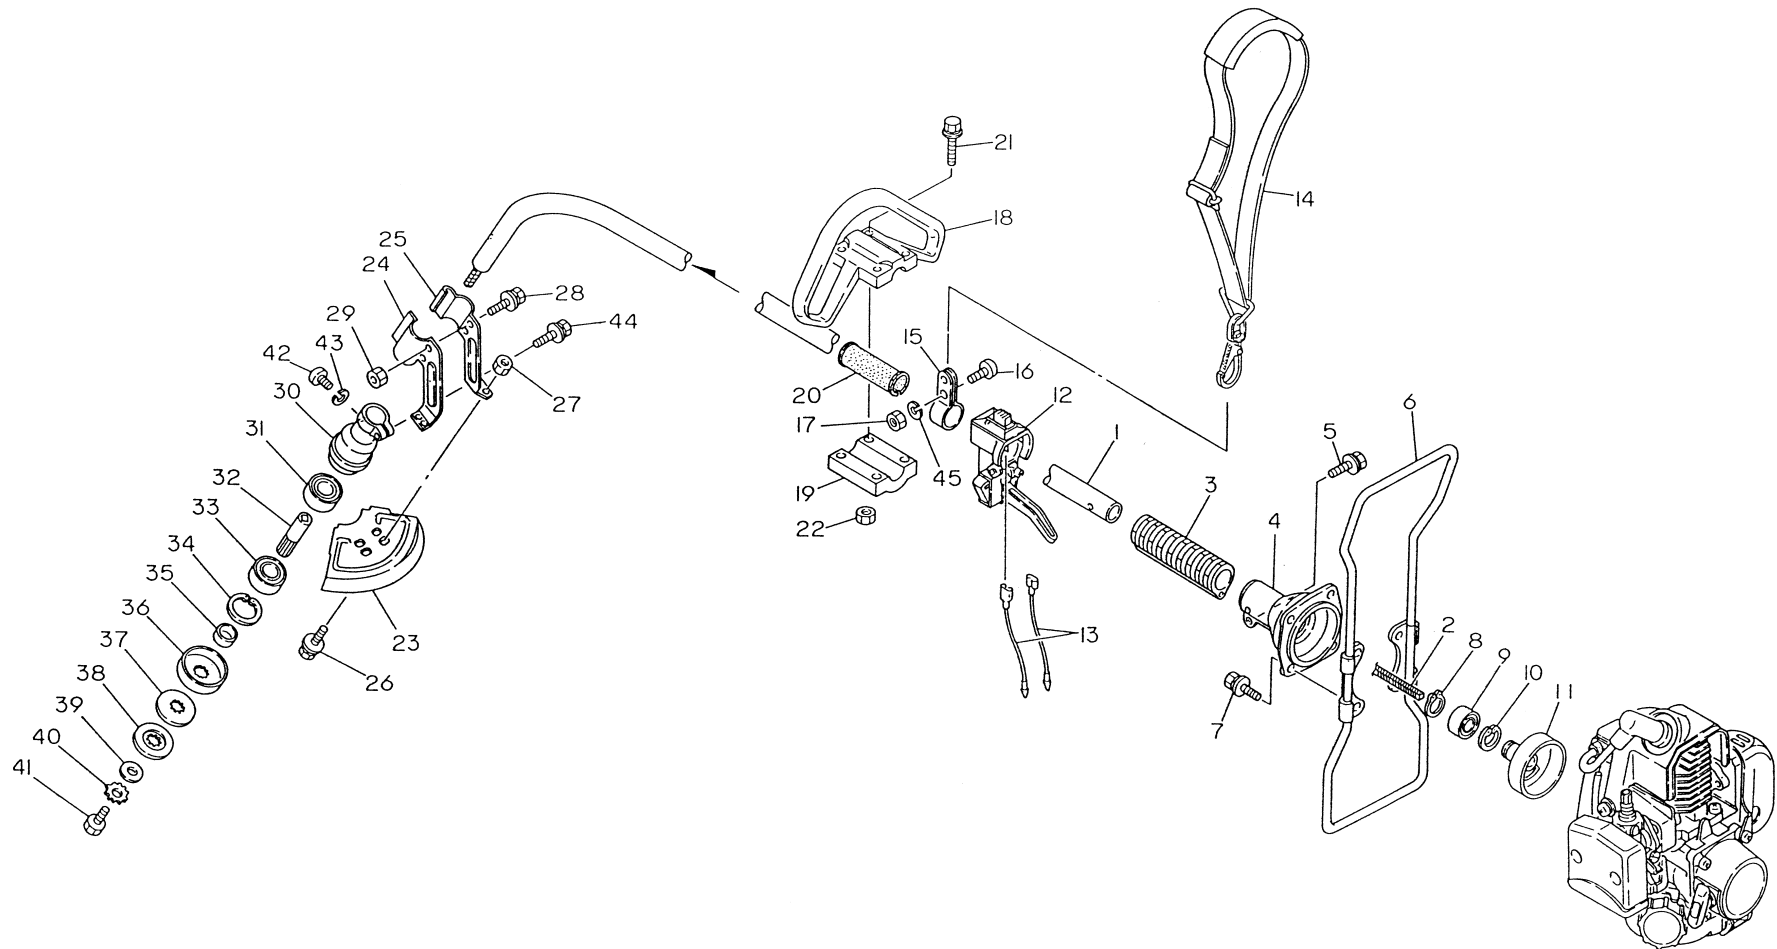

THIS PAGE INTENTIONALLY LEFT BLANK

KPW1800

TD018D-AF70

THROTTLE LEVER

REF NO	PART NO	DESCRIPTION	QTY	NOTES
	PW18012	THROTTLE LEVER ASSY	1	
01	PW18012-1	BODY-THROTTLE LEVER	1	
02	PW24015-02	SWITCH	1	
03	PW24015-03	COVER	1	
04	PW24015-04	SPRING	1	
05	PW24015-05	SCREW 3X8	1	
06	PW24015-06	PLATE-GROUND R	1	
07	PW24015-07	PLATE-GROUND L	1	
08	PW24015-05	SCREW 3X8	2	
09	PW24015-09	LEVER	1	
10	PW24015-10	SHAFT	1	
11	PW24015-11	SPRING	1	
12	PW24015-12	STOPPER	1	
13	PW24015-13	SPRING-RETURN	1	
14	PW24015-14	E-RING	1	
15	S05X25	SCREW 5X25	1	
16	PW24015-16	NUT-NYLON	1	

KPW1800

TD018D-AF70

BODY

KPW1800

TD018D-AF70

BODY

REF NO	PART NO	DESCRIPTION	QTY	NOTES
01	PW18001	HOUSING-DRIVE	1	
02	PW18002	SHAFT-FLEXIBLE	1	
03	PW18003	GRIP	1	
04	PW18004	CASE-CLUTCH	1	
05	B06X30W	BOLT W/WASHERS 6X30	1	
06	PW18006	STAND	1	
07	110B0816A	BOLT-8X16	4	
08	PW18008	RING-SNAP #12	1	
09	PW24011	BEARING (6201-2RU)	1	
10	PW24012	RING-SNAP #32	1	
11	PW18011	DRUM-CLUTCH	1	
12	PW18012	THROTTLE LEVER ASSY	1	
13	PW18013	WIRE-LEAD	2	
14	PW18014	STRAP-SHOULDER	1	
15	PW18015	HOLDER-STRAP	1	
16	214B0508A	SCREW 5X8	1	
17	311B0500	NUT 5MM	1	
18	PW18018	HANDLE W/BACKET	1	
19	PW18019	BRACKET	1	
20	PW18020	CUSHION	1	
21	B05X35W	BOLT W/WASHERS 5X35	4	
22	311B0500	NUT 5MM	4	
23	PW18023	GUARD-SAFETY	1	

BODY

REF NO	PART NO	DESCRIPTION	QTY	NOTES
24	PW18024	HOLDER-GUARD L	1	
25	PW18025	HOLDER-GUARD R	1	
26	B05X12W	BOLT W/WASHERS 5X12	4	
27	311B0500	NUT 5MM	4	
28	B05X15W	BOLT W/WASHERS 5X14	4	
29	311B0500	NUT 5MM	2	
30	PW18030	CASE	1	
31	PW24011	BEARING (6201-2RU)	1	
32	PW18032	SHAFT	1	
33	PW24011	BEARING (6201-2RU)	1	
34	PW24012	RING-SNAP #32	1	
35	PW18035	COLLAR	1	
36	PW18036	COVER-BEARING CASE	1	
37	PW18037	SPACER-UPPER	1	
38	PW18038	SPACER-LOWER	1	
39	410B0800	WASHER 8MM	1	
40	PW23057	WASHER-TOOTHED 8MM	1	
41	PW24056	BOLT	1	
42	214B0508A	SCREW 5X8	1	
43	SW005	WASHER-SPRING 5MM	1	
44	B05X25W	BOLT W/WASHERS 5X25	1	
45	SW005	WASHER-SPRING 5MM	1	