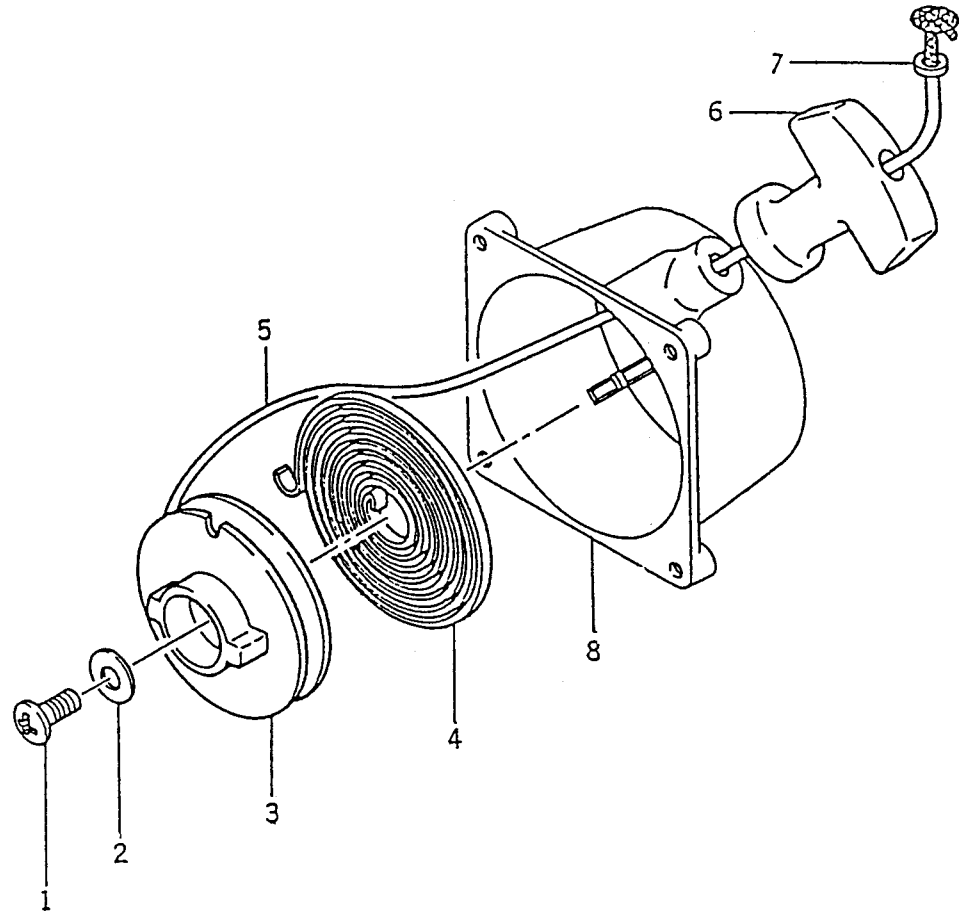

KPW1800

TD018D-AF70

STARTER

REF NO	PART NO	DESCRIPTION	QTY	NOTES
01	TD18080-01	SCREW	1	
02	411B0500	WASHER 5MM	1	
03	TD18080-03	REEL-RECOIL	1	
04	TD18080-04	SPRING-RECOIL	1	
05	TD18080-05	ROPE	1	
06	TD18080-06	GRIP	1	
07	TD18080-07	PLATE	1	
08	TD18080-08A	CASE-RECOIL	1	
80	TD18080A	RECOIL ASSY	1