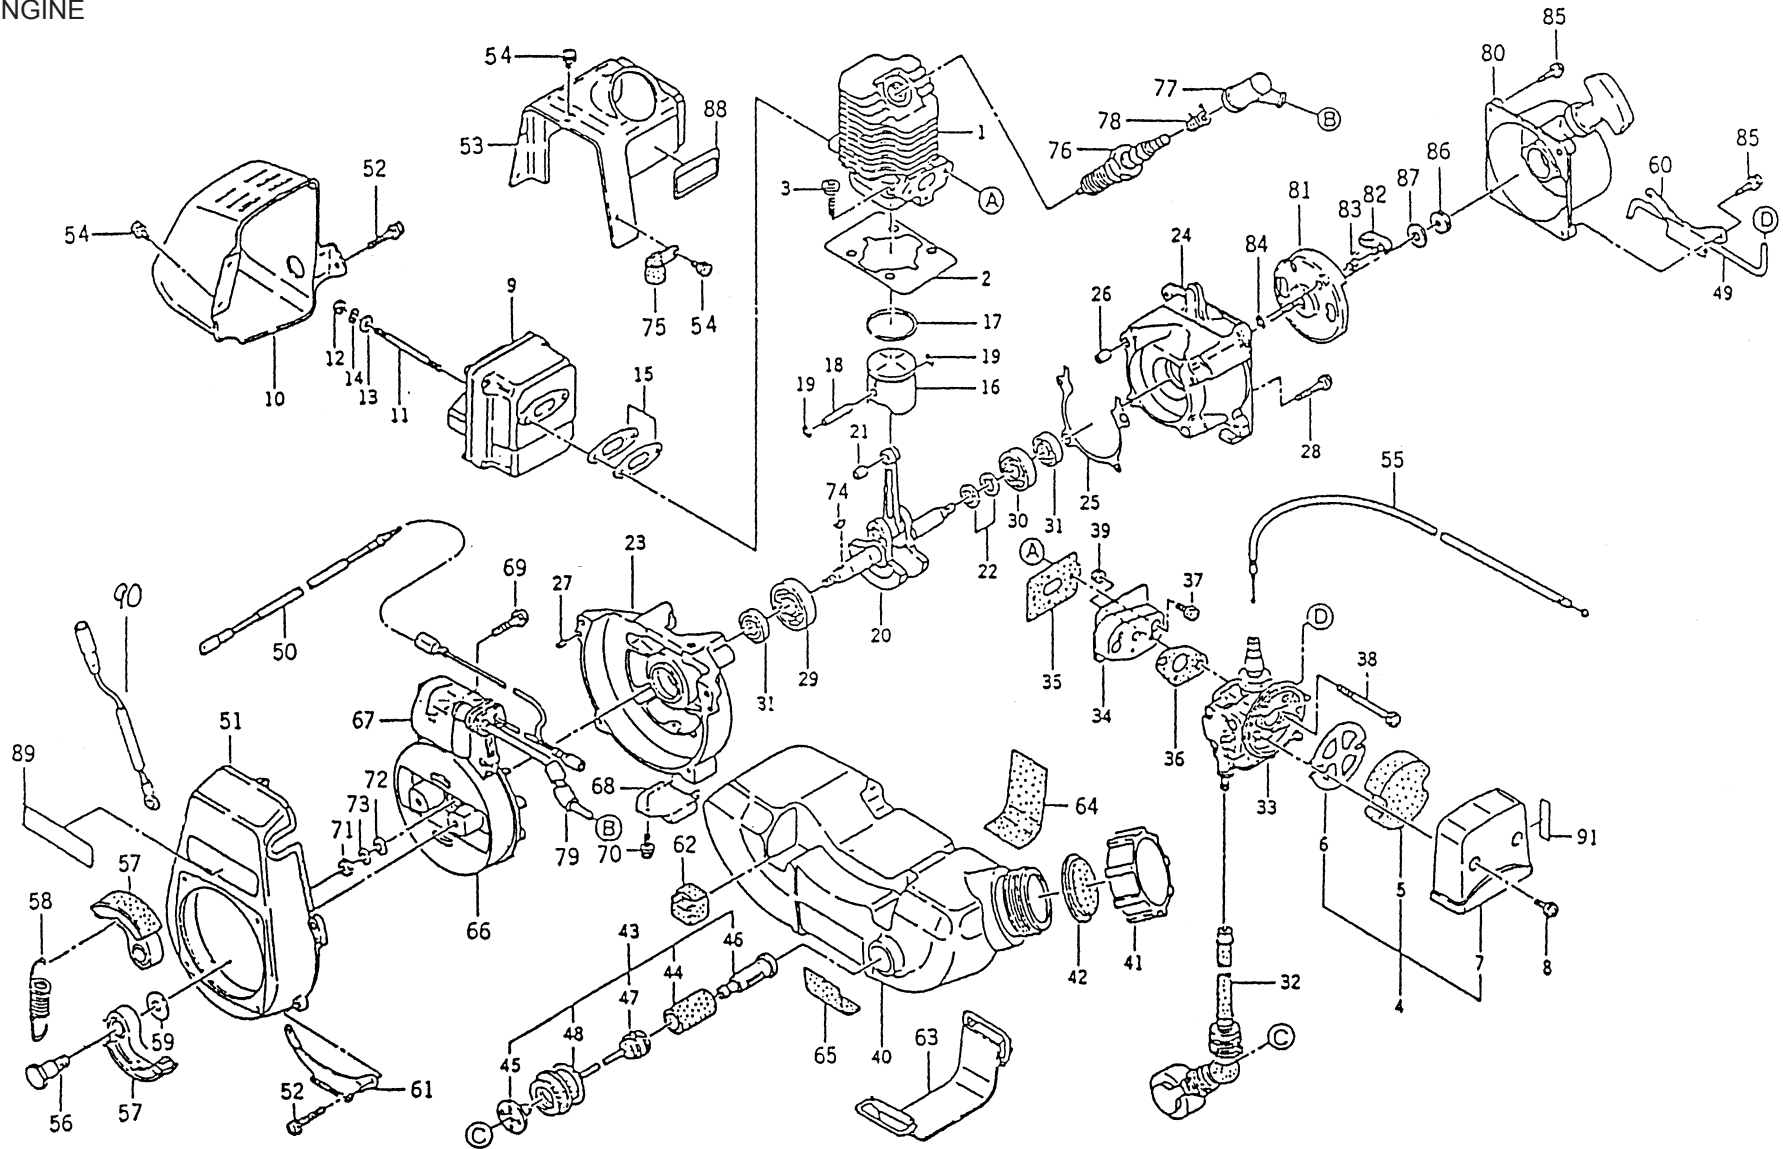

KPW1800

TD018D-AF70

ENGINE

KPW1800

TD018D-AF70

ENGINE

REF NO	PART NO	DESCRIPTION	QTY	NOTES
01	TD18001	CYLINDER	1	
02	TD18002	GASKET	1	
03	TD18003	SCREW	4	
04	TD18004	AIR CLEANER ASSY	1	
05	TD18005	ELEMENT	1	
06	TD18006	PLATE	1	
07	TD18007	CAP-AIR CLEANER	1	
08	233B0416	SCREW 4X16	2	
09	TD18009	MUFFLER ASSY	1	
10	TD18010	COVER-MUFFLER	1	
11	TD18011	STUD	2	
12	TD33011	NUT-SPECIAL 5MM	2	
13	410B0500	WASHER 5MM	2	
14	SW005	WASHER-SPRING 5MM	2	
15	TD18015	GASKET-MUFFLER	2	
16	TD18016	PISTON	1	
17	TD18017	PISTON RING SET	1	
18	TD18018	PIN-PISTON	1	
19	TD18019	RING-SNAP	2	
20	TD18020	CRANKSHAFT ASSY	1	
21	TD18021	BEARING-PLAIN	1	
22	TD18022	SHIM A/B/C/D	A/R	
23	TD18023	CASE-CRANK	1	
24	TD18024	CASE-CRANK	1	
25	TD18025	GASKET	1	
26	KT125807	PIN-DOWEL	1	
27	KT125808	PIN-DOWEL	1	
28	TD24030	SCREW 5X30	4	
29	TD18029	BEARING (62003C)	1	
30	TD18030	BEARING (6000C3)	1	
31	TD18031	SEAL-OIL	2	
32	TD18032	PUMP-PRIMING	1	
33	TD18033	CARBURETOR ASSY	1	
34	TD18034	INSULATOR	1	
35	TD18035	GASKET-INLET	1	
36	TD33055	GASKET	1	
37	234B0518	SCREW 5X18	2	
38	234B0540	SCREW 5X40	2	
39	TD18039	NUT 5MM	2	
40	TD18040	FUEL TANK ASSY	1	
41	TD33067	CAP-TANK	1	
42	KT125819	BREATHER	1	

ENGINE

REF NO	PART NO	DESCRIPTION	QTY	NOTES
43	TD18043	FUEL STRAINER ASSY	1	
44	KT125829	FILTER-FUEL	1	
45	TD18045	SPACER	1	
46	KT125830	WEIGHT	1	
47	TF22040	CLAMP	1	
48	KT125826	TUBE-STRAINER	1	
49	KT125825	TUBE	1	
50	TD18050	WIRE-LEAD	1	
51	TD18051	HOUSING-FAN	1	
52	214B0516	SCREW 5X16	2	
53	TD18053	SHROUD	1	
54	234B0410	SCREW 4X10	2	
55	TD18055	CABLE-THROTTLE	1	
56	TD18056	PIN-CLUTCH	2	
57	TD18057A	SHOE-CLUTCH	2	
58	TD18058	SPRING-CLUTCH	1	
59	TD18059	WASHER	2	
60	TD18060	BRACKET-TANK	1	
61	TD18061	BRACKET-TANK	1	
62	TD33071	DAMPER	1	
63	TD18063	STRAP-TANK	1	
64	TD18064	DAMPER	1	
65	TD18065	DAMPER	1	
66	TD18066A	FLYWHEEL	1	
67	TD18067	COIL-IGNITON	1	
68	TD33079	IGNITER	1	
69	180B0524	BOLT 5X24	1	
70	224B0408	SCREW 4X8	1	
71	311B0600	NUT 6MM	1	
72	410B0600	WASHER 6MM	1	
73	461F0600	WASHER-SPRING 6MM	1	
74	KT12025	KEY	1	
75	TD18075	CLAMP	1	
76	BM6A	SPARK PLUG-NGK	1	
77/78	KT12048	PLUG CAP ASSY	1	
79	TD18079	TUBE	1	
80	TD18080A	RECOIL ASSY	1	
81	TD18081A	PULLEY	1	
82	TD18082	PAWL-RECOIL	1	
83	TD18083A	SPRING-RETURN	1	
84	TD18084	RING-SNAP	1	
85	232B0518	SCREW 5X18	4