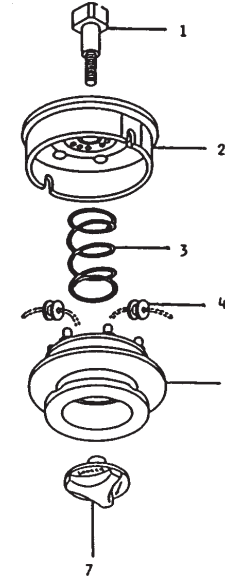

CUTTING HEAD (MANUAL)

REF NO	PART NO	DESCRIPTION	QTY	NOTES
	LCT008B	HEAD ASSY-MANUAL	1	
01	LCT001B	SHAFTBOLT-LH 8MM	1	
02	LCT002	HOUSING	1	
03	LCT003	EYELET	2	
05	LCT005	INTERSPOOL	1	
06	LCT006	SPRING	1	
07B	LCT007B	KNOB-LH THREAD	1