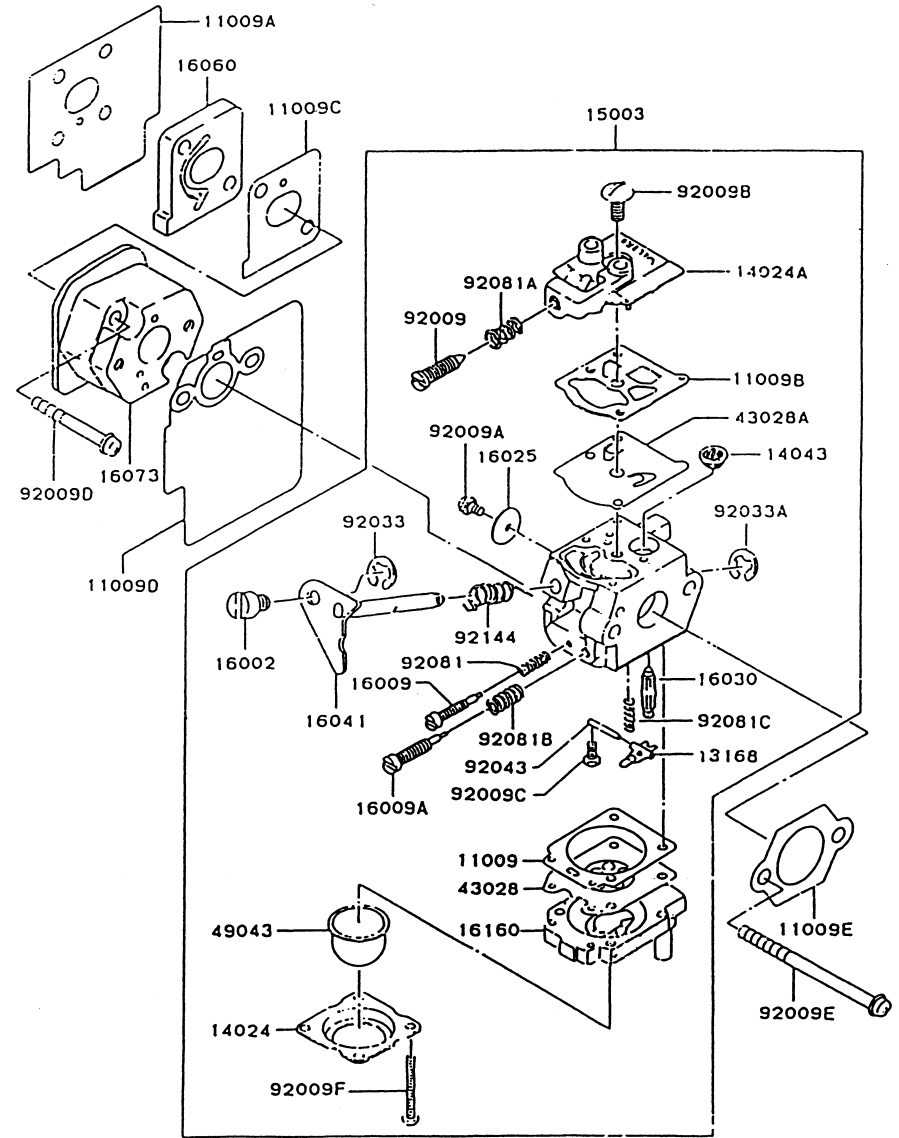

THIS PAGE INTENTIONALLY LEFT BLANK

PHT3550

TF022D-AF70

CARBURETOR (WALBRO)

REF NO	PART NO	DESCRIPTION	QTY	NOTES
11009	TF22032-01	GASKET	1	
11009A	TF22032-02	GASKET	1	
11009B	TF22032-03	GASKET	1	
11009C	TF22032-04	GASKET	1	
11009D	TF22032-05A	GASKET-SET	1	
13168	TF22C26	LEVER-METERING	1	
14024	TF22032-08	COVER-PRIMER PUMP	1	
14024A	TF22032-09	COVER-PUMP	1	
14043	TF22C23	SCREEN-FUEL INLET	1	
15003	TF22032	CARBURETOR ASSY	1	
16002	TF22032-11	ADJUSTER-CABLE	1	
16009	TF22032-12	NEEDLE-JET	1	
16009A	TF22032-13	NEEDLE-JET	1	
16025	TF22032-14	VALVE-THROTTLE	1	
16030	TF22032-15	VALVE-FLOAT	1	
16041	TF22032-16	SHAFT-CARBURETOR	1	
16060	TF22032-17	PIPE-INTAKE	1	
16073	TF22032-18	INSULATOR	1	
16160	TF22032-19	BODY	1	
43028	TF22C14	DIAPHRAGM ASSY-METERING	1	
43028A	TF22032-21	DIAPHRAGM-PUMP	1	
49043	TF22C29	PRIMER-BULB	1	
92009	TF22032-23	SCREW	1	
92009A	TF22032-24	SCREW	1	
92009B	TF22032-25	SCREW	2	
92009C	TF22032-26	SCREW	1	
92009D	TF22037	SCREW 5X25	2	
92009E	TF22032-27	SCREW 5X60	2	
92009F	TF22032-28	SCREW	4	
92033	TF22032-29	RING-SNAP	1	
92033A	TF22032-30	RING-SNAP	1	
92043	TF22C24	PIN-METERING LEVER	1	
92081	TF22032-32	SPRING	1	
92081A	TF22032-33	SPRING	1	
92081B	TF22032-34	SPRING	1	
92081C	TF22032-35	SPRING	1	
92144	TF22032-36	SPRING	1	
CRK	TF22CRK-W	CARBURETOR KIT (WALBRO)		

CONTROL EQUIPMENT

REF NO	PART NO	DESCRIPTION	QTY	NOTES
11046	TF22033	BRACKET	1	
39075	KT125852A-HT	LEVER-THROTTLE (METAL)	1	
54012	TF22030	CABLE-THROTTLE	1	
92190	TF22031	TUBE	1	

COOLING EQUIPMENT

REF NO	PART NO	DESCRIPTION	QTY	NOTES
13183	TF22084	PLATE	1	
214	214B0418	SCREW 4X18	2	
214A	214B0418	SCREW 4X18	2	
49089	TF22083	SHROUD-ENGINE	1	
59066	TF22023	HOUSING-FAN	1	
92009	TF22017	SCREW	2	
92022	TF22025	WASHER	2	
92200	TF22026	WASHER	2	