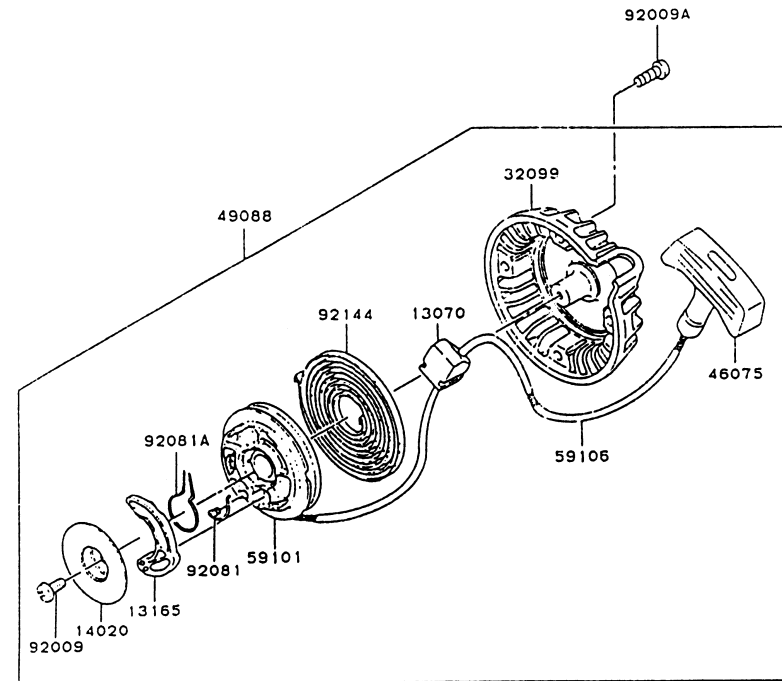

STARTER

REF NO	PART NO	DESCRIPTION	QTY	NOTES
13070	TF22080-10	GUIDE	1	
13165	KT12R03A	PAWL	1	
14020	TD33032-02	RETAINER	1	
32099	TF22080-11	CASE-RECOIL	1	
46075	KT12R09A	HANDLE	1	
49088	TF22080	RECOIL ASSY	1	
59101	KT12R06A	REEL	1	
59106	TF22080-08	ROPE 3.5X890	1	
92009	TE56068-01	SCREW-SPECIAL	1	
92009A	TF22081	SCREW	4	
92081	KT12R05A	SPRING-RETURN	1	
92081A	KT12R04A	SPRING	1	
92144	TF22080-07	SPRING-RECOIL	1