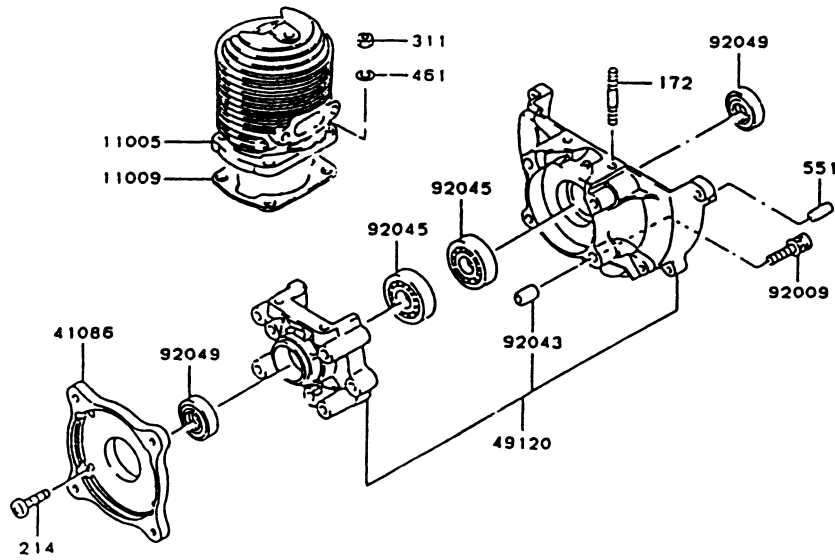

CYLINDER/CRANKCASE

REF NO	PART NO	DESCRIPTION	QTY	NOTES
11005	KT125801A	CYLINDER	1	
11009	KT125802	GASKET	1	
172	172G0514	STUD 5X14	4	
214	214B0514	SCREW 5X14	4	
311	311B0500	NUT 5MM	4	
41086	TF22003	FLANGE	1	
461	SW005	WASHER-SPRING 5MM	4	
49120	TF22158	CRANKCASE-COMP	1	
551	KT125808	PIN-DOWEL	1	
92009	TD24030	SCREW 5X30	4	
92043	TF22006	PIN	4	
92045	KT12036	BEARING (6001V3)	2	
92049	TA22025	SEAL-OIL	2