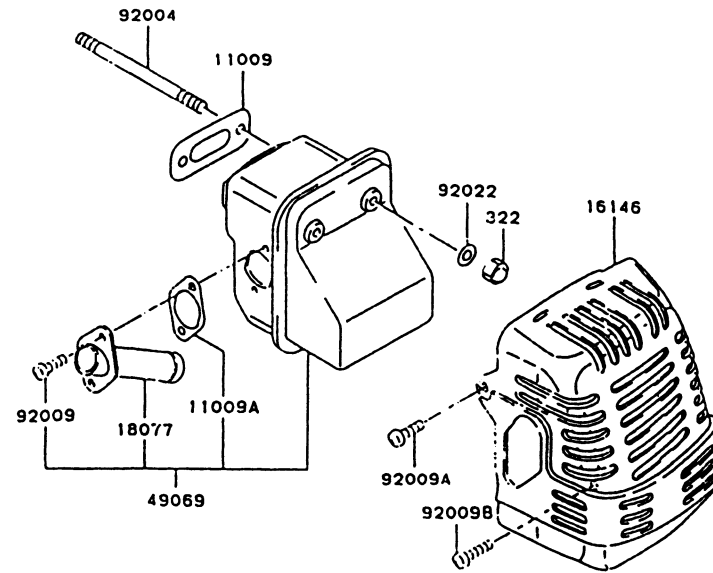

2051 Saturn Street
Monterey Park, CA 91755
323.728.7266
323.728.5304 Fax
<http://www.tmcpower.com>

PARTS CATALOG

PHT3550 HEDGE TRIMMER

ENGINE REFERENCE:

TF022D-AF70 (WALBRO CARBURETOR)

AIR FILTER

REF NO	PART NO	DESCRIPTION	QTY	NOTES
11010	TF22051	AIR CLEANER ASSY	1	
11012	TF22052	CAP-AIR CLEANER	1	
11013	TF22053	ELEMENT	1	
11038	TF22054	CASE-AIR CLEANER	1	
13169	TF22055	PLATE-AIR CLEANER	1	
13169A	TF22056	PLATE	1	
14037	TF22057	SCREEN	1	
233	233B0414	SCREW 4X14	1	
92026	TF22067	SPACER	1	

THIS PAGE INTENTIONALLY LEFT BLANK

PHT3550

TF022D-AF70

CARBURETOR (WALBRO)

REF NO	PART NO	DESCRIPTION	QTY	NOTES
11009	TF22032-01	GASKET	1	
11009A	TF22032-02	GASKET	1	
11009B	TF22032-03	GASKET	1	
11009C	TF22032-04	GASKET	1	
11009D	TF22032-05A	GASKET-SET	1	
13168	TF22C26	LEVER-METERING	1	
14024	TF22032-08	COVER-PRIMER PUMP	1	
14024A	TF22032-09	COVER-PUMP	1	
14043	TF22C23	SCREEN-FUEL INLET	1	
15003	TF22032	CARBURETOR ASSY	1	
16002	TF22032-11	ADJUSTER-CABLE	1	
16009	TF22032-12	NEEDLE-JET	1	
16009A	TF22032-13	NEEDLE-JET	1	
16025	TF22032-14	VALVE-THROTTLE	1	
16030	TF22032-15	VALVE-FLOAT	1	
16041	TF22032-16	SHAFT-CARBURETOR	1	
16060	TF22032-17	PIPE-INTAKE	1	
16073	TF22032-18	INSULATOR	1	
16160	TF22032-19	BODY	1	
43028	TF22C14	DIAPHRAGM ASSY-METERING	1	
43028A	TF22032-21	DIAPHRAGM-PUMP	1	
49043	TF22C29	PRIMER-BULB	1	
92009	TF22032-23	SCREW	1	
92009A	TF22032-24	SCREW	1	
92009B	TF22032-25	SCREW	2	
92009C	TF22032-26	SCREW	1	
92009D	TF22037	SCREW 5X25	2	
92009E	TF22032-27	SCREW 5X60	2	
92009F	TF22032-28	SCREW	4	
92033	TF22032-29	RING-SNAP	1	
92033A	TF22032-30	RING-SNAP	1	
92043	TF22C24	PIN-METERING LEVER	1	
92081	TF22032-32	SPRING	1	
92081A	TF22032-33	SPRING	1	
92081B	TF22032-34	SPRING	1	
92081C	TF22032-35	SPRING	1	
92144	TF22032-36	SPRING	1	
CRK	TF22CRK-W	CARBURETOR KIT (WALBRO)		