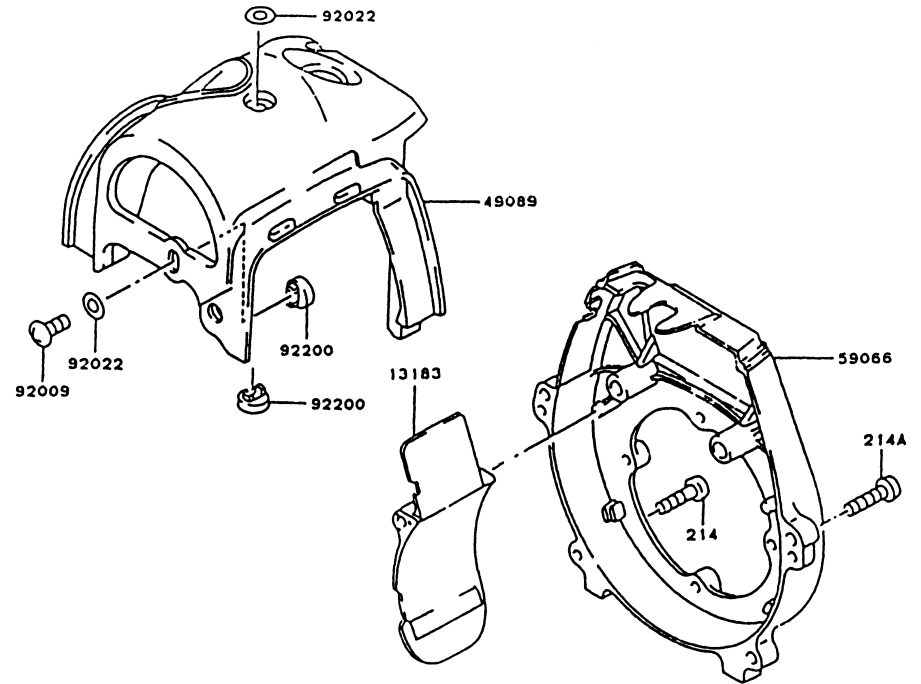

COOLING EQUIPMENT

REF NO	PART NO	DESCRIPTION	QTY	NOTES
13183	TF22084	PLATE	1	
214	214B0418	SCREW 4X18	2	
214A	214B0418	SCREW 4X18	2	
49089	TF22083	SHROUD-ENGINE	1	
59066	TF22023	HOUSING-FAN	1	
92009	TF22017	SCREW	2	
92022	TF22025	WASHER	2	
92200	TF22026	WASHER	2