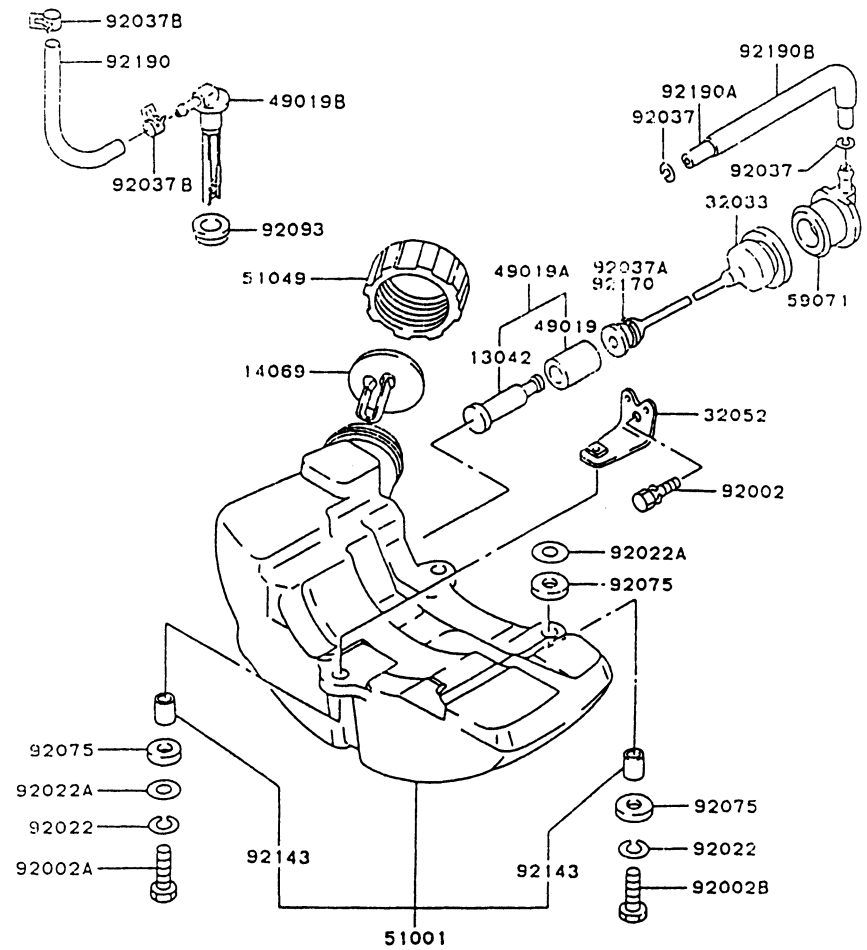

PHT3550

TF022D-AF70

FUEL TANK/FUEL VALVE

REF NO	PART NO	DESCRIPTION	QTY	NOTES
13042	KT125830	WEIGHT	1	
14069	KT125819	BREATHER	1	
32033	TF22048	PIPE-STRAINER	1	
32052	TF22063	BRACKET-TANK	1	
49019	KT125829	FILTER-FUEL	1	
49019A	KT125828	STRAINER ASSY	1	
49019B	TF22034	FILTER-FUEL	1	
51001	TF22035	TANK-FUEL	1	
51049	TD33067	CAP-TANK	1	
59071	TF22049	JOINT	1	
92002	TF22064	BOLT	1	
92002A	TF22042	BOLT	1	
92002B	TF22043	BOLT	2	
92022	TF22044	WASHER	3	
92022A	TF22045	WASHER	3	
92037	TE56047	CLIP	2	
92037A	TF22040	CLAMP	1	
92037B	TF22036	CLAMP	2	
92075	TF22046	DAMPER	5	
92093	TF22038	SEAL	1	
92143	TF22039	COLLAR	3	
92170	TF22040	CLAMP	1	
92190	TF22041	TUBE	1	
92190A	TF22047	TUBE	1	
92190B	TF22069	TUBE	1