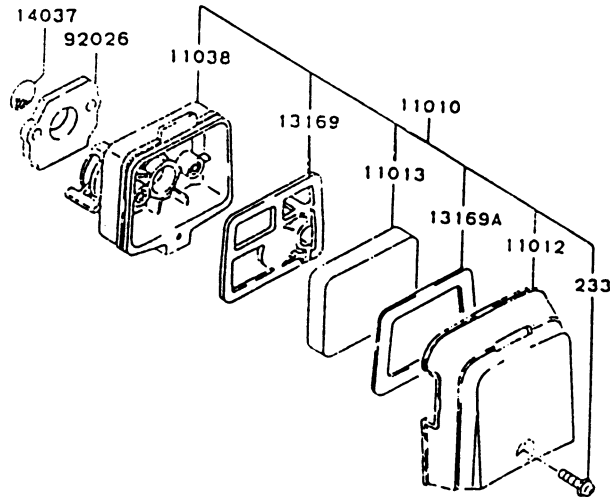

2051 Saturn Street
Monterey Park, CA 91755
323.728.7266
323.728.5304 Fax
<http://www.tmcpower.com>

PARTS CATALOG

PHT3550 HEDGE TRIMMER

ENGINE REFERENCE:

TF022D-AF70 (WALBRO CARBURETOR)

AIR FILTER

REF NO	PART NO	DESCRIPTION	QTY	NOTES
11010	TF22051	AIR CLEANER ASSY	1	
11012	TF22052	CAP-AIR CLEANER	1	
11013	TF22053	ELEMENT	1	
11038	TF22054	CASE-AIR CLEANER	1	
13169	TF22055	PLATE-AIR CLEANER	1	
13169A	TF22056	PLATE	1	
14037	TF22057	SCREEN	1	
233	233B0414	SCREW 4X14	1	
92026	TF22067	SPACER	1	

THIS PAGE INTENTIONALLY LEFT BLANK

PHT3550

TF022D-AF70

CARBURETOR (WALBRO)

REF NO	PART NO	DESCRIPTION	QTY	NOTES
11009	TF22032-01	GASKET	1	
11009A	TF22032-02	GASKET	1	
11009B	TF22032-03	GASKET	1	
11009C	TF22032-04	GASKET	1	
11009D	TF22032-05A	GASKET-SET	1	
13168	TF22C26	LEVER-METERING	1	
14024	TF22032-08	COVER-PRIMER PUMP	1	
14024A	TF22032-09	COVER-PUMP	1	
14043	TF22C23	SCREEN-FUEL INLET	1	
15003	TF22032	CARBURETOR ASSY	1	
16002	TF22032-11	ADJUSTER-CABLE	1	
16009	TF22032-12	NEEDLE-JET	1	
16009A	TF22032-13	NEEDLE-JET	1	
16025	TF22032-14	VALVE-THROTTLE	1	
16030	TF22032-15	VALVE-FLOAT	1	
16041	TF22032-16	SHAFT-CARBURETOR	1	
16060	TF22032-17	PIPE-INTAKE	1	
16073	TF22032-18	INSULATOR	1	
16160	TF22032-19	BODY	1	
43028	TF22C14	DIAPHRAGM ASSY-METERING	1	
43028A	TF22032-21	DIAPHRAGM-PUMP	1	
49043	TF22C29	PRIMER-BULB	1	
92009	TF22032-23	SCREW	1	
92009A	TF22032-24	SCREW	1	
92009B	TF22032-25	SCREW	2	
92009C	TF22032-26	SCREW	1	
92009D	TF22037	SCREW 5X25	2	
92009E	TF22032-27	SCREW 5X60	2	
92009F	TF22032-28	SCREW	4	
92033	TF22032-29	RING-SNAP	1	
92033A	TF22032-30	RING-SNAP	1	
92043	TF22C24	PIN-METERING LEVER	1	
92081	TF22032-32	SPRING	1	
92081A	TF22032-33	SPRING	1	
92081B	TF22032-34	SPRING	1	
92081C	TF22032-35	SPRING	1	
92144	TF22032-36	SPRING	1	
CRK	TF22CRK-W	CARBURETOR KIT (WALBRO)		