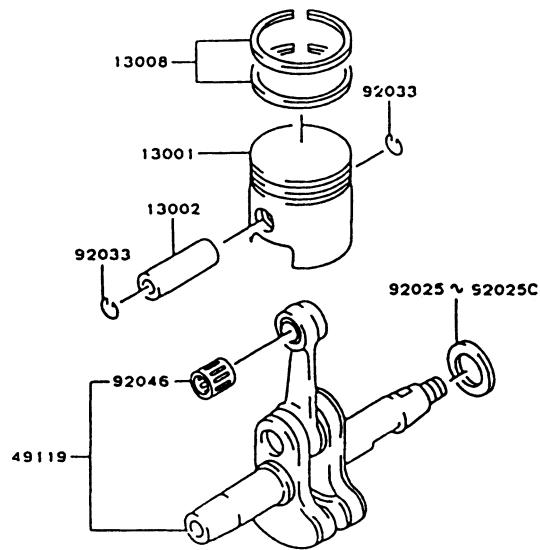

PISTON/CRANKSHAFT

REF NO	PART NO	DESCRIPTION	QTY	NOTES
13001	KT12018	PISTON	1	
13002	KT12020	PIN-PISTON	1	
13008	KT12019	PISTON RING SET	1	
49119	KT12055	CRANKSHAFT ASSY	1	
92025	KT12024	SHIM A/B/C/D	A/R	
92033	TH23056	RING-SNAP	2	
92046	KT12056A	BEARING-NEEDLE	1