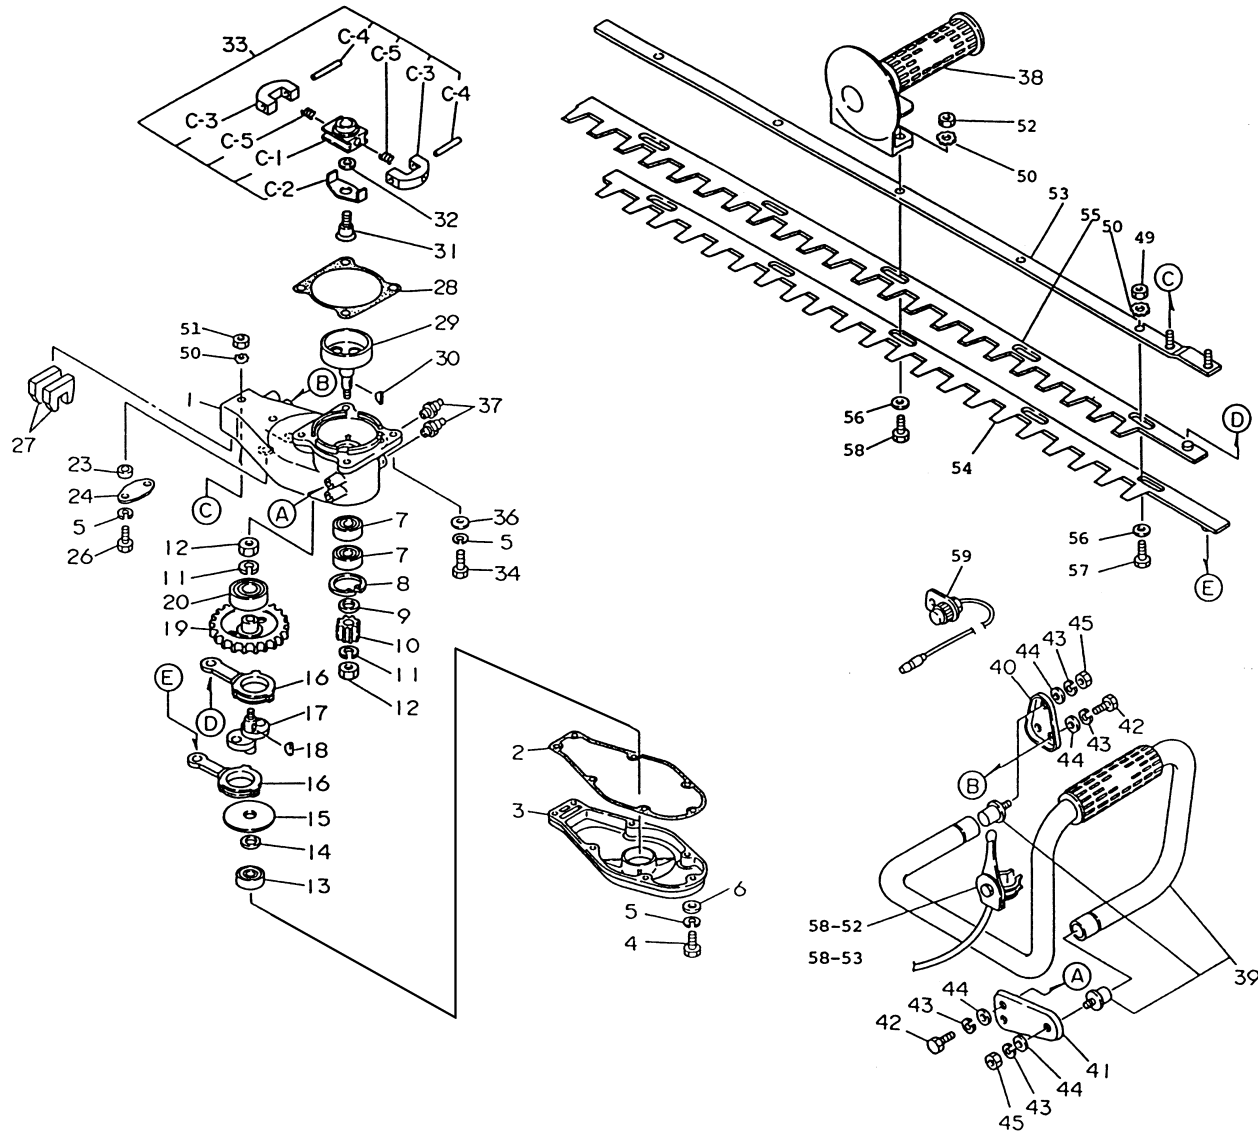

PHT3550

BODY

TF022D-AF70

PHT3550

TF022D-AF70

BODY

REF NO	PART NO	DESCRIPTION	QTY	NOTES
01	P35001	GEAR CASE	1	
02	P35002	PACKING-GEAR CASE	1	
03	P35003	COVER-GEAR CASE	1	
04	B05X22	BOLT 5X22	7	
05	SW005	WASHER-SPRING 5MM	13	
06	SFW005	WASHER 5MM	11	
07	P35007	BEARING (6001ZZ)	2	
08	P35008	RING-SNAP #28	1	
09	P35009	WASHER-PINION	1	
10	P35010	PINION	1	
11	SW008	WASHER-SPRING 8MM	2	
12	HN008	NUT 8MM	2	
13	PW23037	BEARING (6000)	1	
14	P35014	WASHER-BEARING	1	
15	P35015	SPACER-DISC	1	
16	P35016B	CAM ROD	2	
17	P35017	CAM BOSS	1	
18	P35018	KEY	1	
19	P35019	GEAR-REDUCTION	1	
20	P35020	BEARING (6003)	1	
23	P35023	COLLAR	2	
24	P35024	PLATE	1	
26	B05X14	BOLT 5X14	2	
27	P35027	SEAL-GREASE A	2	
28	P35028	PACKING-CLUTCH CASE	1	
29	P35029A	DRUM-CLUTCH (NEW)	1	
30	P35030	KEY	1	
31	P35031	SCREW-CLUTCH	1	
32	SFW006	WASHER 6MM	1	
33	P35033	CLUTCH ASSY	1	

BODY

REF NO	PART NO	DESCRIPTION	QTY	NOTES
33-C1	P35033-01	BOSS-CLUTCH	1	
33-C2	P35033-02	PLATE-CLUTCH	1	
33-C3	P35033-03	SHOE-CLUTCH	2	
33-C4	P35033-04	PIN-CLUTCH	2	
33-C5	P35033-05	SPRING-CLUTCH	2	
34	B05X14	BOLT 5X14	4	
37	P35037	NIPPLE-GREASE	2	
37A	P35035	PLUG-ZIRK FITTING		
38	P35038	HANDLE-RIGHT	1	
39	P35039A	HANDLE-LEFT	1	
40	P35040	BRACKET-HANDLE FRONT	1	
41	P35041	BRACKET-HANDLE REAR	1	
42	B06X14	BOLT 6X14	4	
43	SW006	WASHER-SPRING 6MM	6	
44	FW006	WASHER 6MM	6	
45	311B0600	NUT 6MM	2	
49	P25051	NUT-JAM 1/4X28	4	
50	P25046	WASHER-SHOCKPROOF	8	
51	P25045	NUT 1/4X20	2	
52	P25054	NUT-CROWN 1/4X28	2	
53	P35053A	BACK UP BAR	1	
53-1	P35053A-1	SUPPORT-BACK UP BAR	1	
54	PHT-234	BLADE-LOWER	1	
55	PHT-235	BLADE-UPPER	1	
56	P25049	WASHER-BLADE (BLACK)	5	
57	P25048	BOLT-BLADE SHORT	4	
58	P25053B	BOLT-LONG (FULL THREAD)	1	
59	P35054	STOP BUTTON W/BRACKET	1	
CVR	PHT-250	COVER-BLADE	1