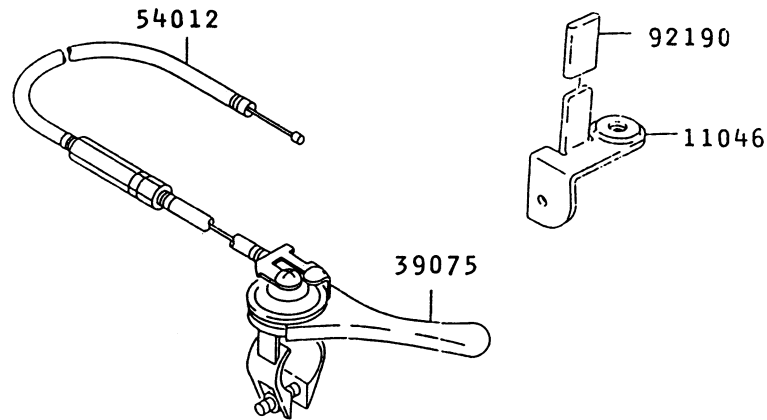

THIS PAGE INTENTIONALLY LEFT BLANK

PHT3550

TF022D-AF70

CARBURETOR (WALBRO)

REF NO	PART NO	DESCRIPTION	QTY	NOTES
11009	TF22032-01	GASKET	1	
11009A	TF22032-02	GASKET	1	
11009B	TF22032-03	GASKET	1	
11009C	TF22032-04	GASKET	1	
11009D	TF22032-05A	GASKET-SET	1	
13168	TF22C26	LEVER-METERING	1	
14024	TF22032-08	COVER-PRIMER PUMP	1	
14024A	TF22032-09	COVER-PUMP	1	
14043	TF22C23	SCREEN-FUEL INLET	1	
15003	TF22032	CARBURETOR ASSY	1	
16002	TF22032-11	ADJUSTER-CABLE	1	
16009	TF22032-12	NEEDLE-JET	1	
16009A	TF22032-13	NEEDLE-JET	1	
16025	TF22032-14	VALVE-THROTTLE	1	
16030	TF22032-15	VALVE-FLOAT	1	
16041	TF22032-16	SHAFT-CARBURETOR	1	
16060	TF22032-17	PIPE-INTAKE	1	
16073	TF22032-18	INSULATOR	1	
16160	TF22032-19	BODY	1	
43028	TF22C14	DIAPHRAGM ASSY-METERING	1	
43028A	TF22032-21	DIAPHRAGM-PUMP	1	
49043	TF22C29	PRIMER-BULB	1	
92009	TF22032-23	SCREW	1	
92009A	TF22032-24	SCREW	1	
92009B	TF22032-25	SCREW	2	
92009C	TF22032-26	SCREW	1	
92009D	TF22037	SCREW 5X25	2	
92009E	TF22032-27	SCREW 5X60	2	
92009F	TF22032-28	SCREW	4	
92033	TF22032-29	RING-SNAP	1	
92033A	TF22032-30	RING-SNAP	1	
92043	TF22C24	PIN-METERING LEVER	1	
92081	TF22032-32	SPRING	1	
92081A	TF22032-33	SPRING	1	
92081B	TF22032-34	SPRING	1	
92081C	TF22032-35	SPRING	1	
92144	TF22032-36	SPRING	1	
CRK	TF22CRK-W	CARBURETOR KIT (WALBRO)		