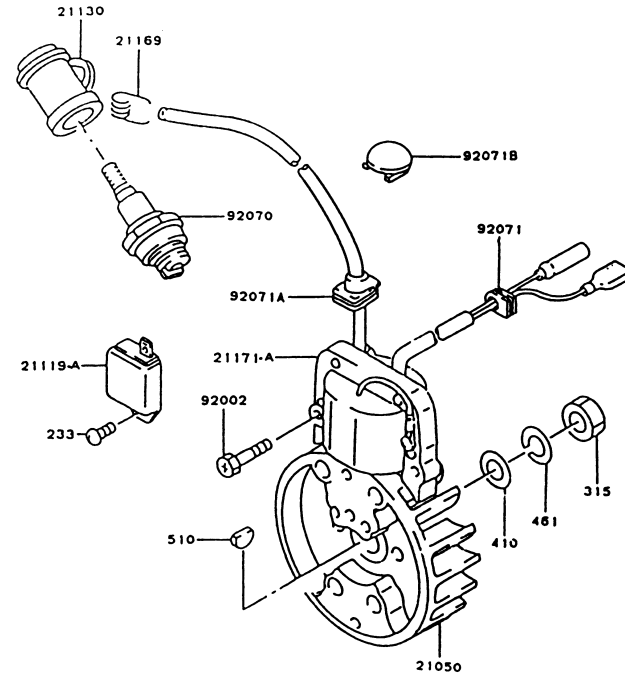

ELECTRICAL EQUIPMENT

REF NO	PART NO	DESCRIPTION	QTY	NOTES
21050	TF22029	FLYWHEEL	1	
21119	KT12M011B	IGNITER-FLAT TERMINAL	1	
21130/21169	KT12048	PLUG CAP ASSY	1	
21171A	TF22066	COIL-IGNITION	1	
233	233B0408	SCREW 4X8	1	
315	315B0800	NUT 8MM	1	
410	410B0800	WASHER 8MM	1	
461	461F0800	WASHER-SPRING 8MM	1	
510	KT12025	KEY	1	
92002	TF22071	BOLT	2	
92070	BM6A	SPARK PLUG-NGK	1	
92071	TD33090	GROMMET	1	
92071A	TF22068	GROMMET	1	
92071B	TF22070	GROMMET	1