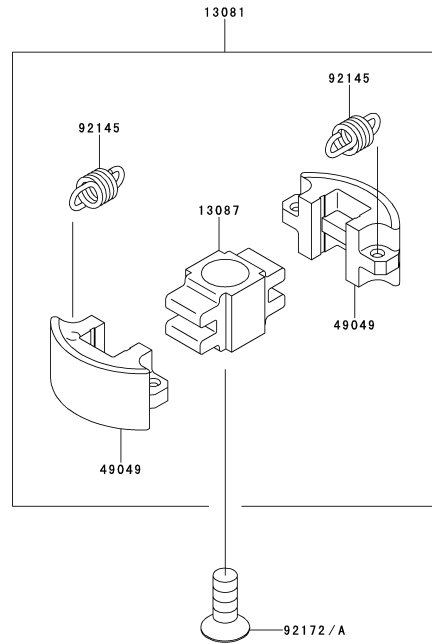

PHT3000V

P.T.O-EQUIPMENT

REF NO	PART NO	DESCRIPTION	AF70	BF70	KF70
13081	TF22174	CLUTCH-ASSY	1	1	1
13087	TF22174-3	HUB-CLUTCH	1	1	1
49049	TF22174-1	SHOE-CLUTCH	2	2	2
92145	TF22174-2	SPRING-CLUTCH	2	2	2
92172	TJ23043	*USE TJ23043A*	*	*	
92172A	TJ23043A	SCREW 6X16	1	1	1