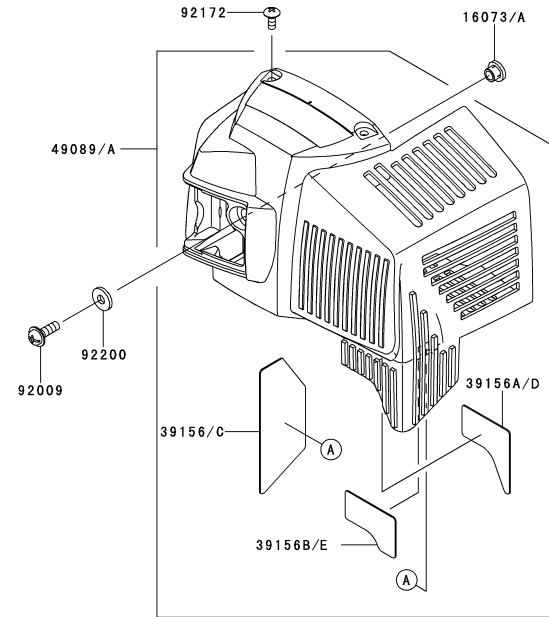

COOLING EQUIPMENT

REF NO	PART NO	DESCRIPTION	AF70	BF70	KF70
16073	TH23009	INSULATOR	1	1	
16073A	TJ23056	INSULATOR			1
39156	TJ23015	PAD	1	1	
39156A	TJ23016	PAD	1	1	
39156B	TJ23017	PAD	1	1	
39156C	TJ23057	PAD			1
39156D	TJ23058	PAD			1
39156E	TJ23059	PAD			1
49089	TJ23018	SHROUD-ENGINE	1	1	
49089A	TJ23060	SHROUD-ENGINE			1
92009	TH23013	SCREW-5X16	1	1	1
92172	TJ27017	SCREW 4X10	2	2	2
92200	TH26049	WASHER	1	1	1