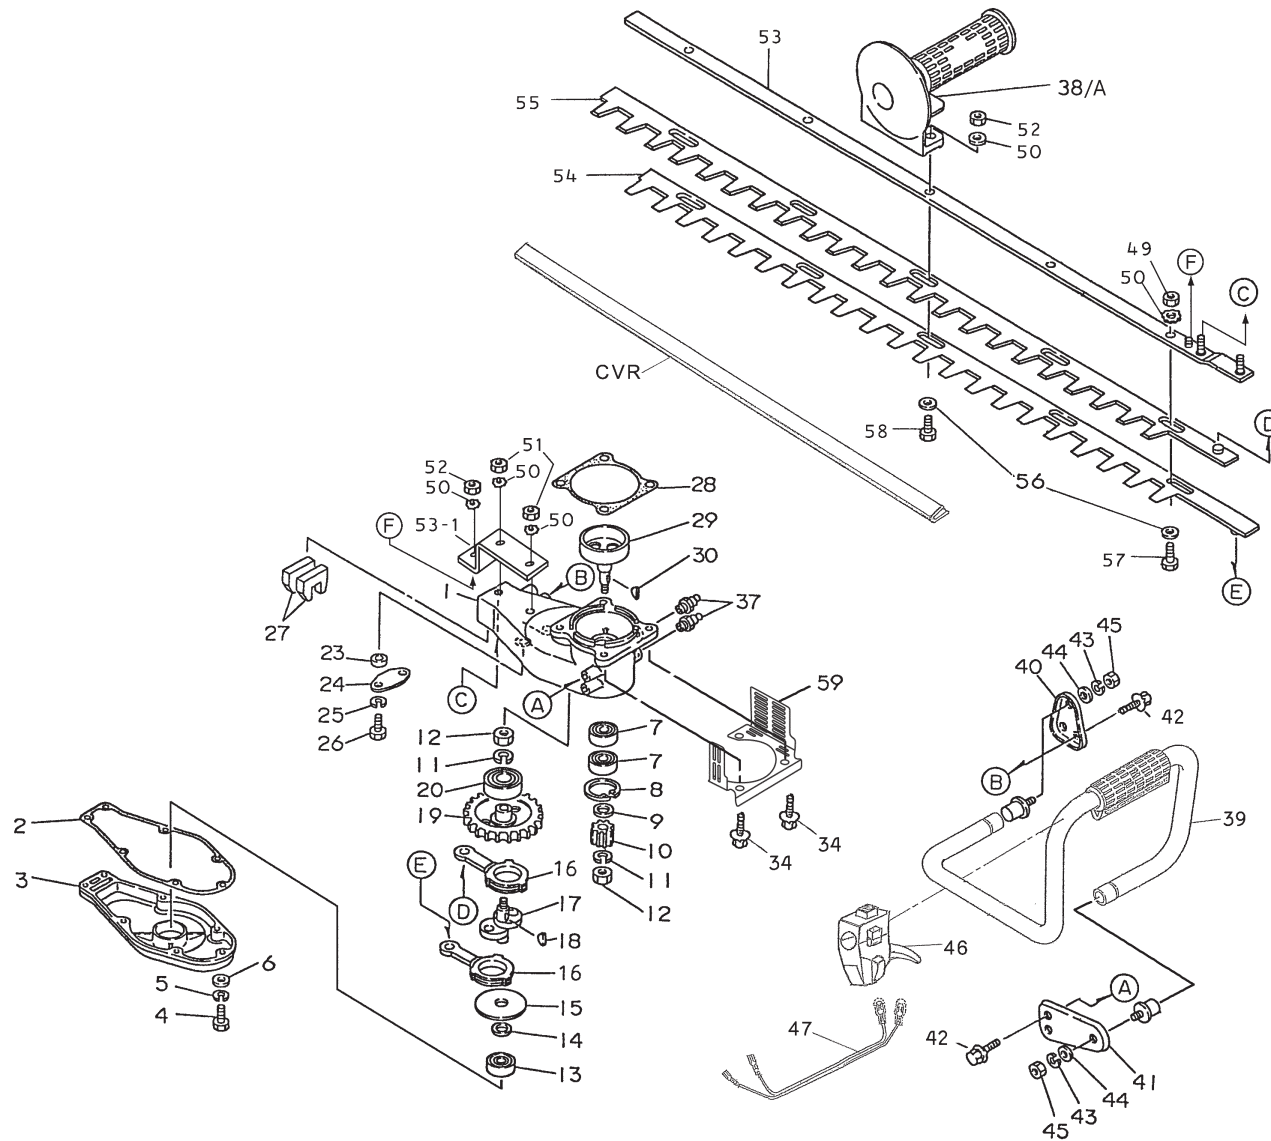

PHT3000V

BODY

TJ023V-AF70, -BF70, -KF70

PHT3000V

TJ023V-AF70, -BF70, -KF70

BODY

REF NO	PART NO	DESCRIPTION	AF70	BF70	KF70
01	P30001	GEAR CASE	1	1	1
02	P35002	PACKING-GEAR CASE	1	1	1
03	P30003	COVER-GEAR CASE	1	1	1
04	B05X22	BOLT 5X22	1	1	1
05	SW005	WASHER-SPRING 5MM	1	1	1
06	SFW005	WASHER 5MM	1	1	1
07	P35007	BEARING (6001ZZ)	1	1	1
08	P35008	RING-SNAP #28	1	1	1
09	P35009	WASHER-PINION	1	1	1
10	P35010	PINION	1	1	1
11	SW008L	WASHER-SPRING-8L	1	1	1
12	HN008L	NUT-8L	1	1	1
13	PW23037	BEARING (6000)	1	1	1
14	P35014	WASHER-BEARING	1	1	1
15	P35015	SPACER-DISC	1	1	1
16	P35016B	CAM ROD	1	1	1
17	P30004	CAM SHAFT	1	1	1
18	P30005	WOODRUFF KEY-3X13	1	1	1
19	P35019	GEAR-REDUCTION	1	1	1
20	P35020	BEARING (6003)	1	1	1
23	P35023	COLLAR	1	1	1
24	P35024	PLATE	1	1	1
25	SW005	WASHER-SPRING 5MM	1	1	1
26	B05X14	BOLT 5X14	1	1	1
27	P35027	SEAL-GREASE A	1	1	1
28	P35028	PACKING-CLUTCH CASE	1	1	1
29	P30006	CLUTCH DRUM	1	1	1
30	P30007	WOODRUFF KEY-3X10	1	1	1
34	B05X14W	BOLT W/WASHERS 5X14	1	1	1
37	P35037	NIPPLE-GREASE	1	1	1

BODY

REF NO	PART NO	DESCRIPTION	AF70	BF70	KF70
37A	P35035	PLUG-ZIRK FITTING	1	1	1
38	P30012	HANDLE-RIGHT (BLACK)		1	1
38	P35038	HANDLE-RIGHT	1		
39	P30009	LOOP HANDLE	1	1	1
40	P35040	BRACKET-HANDLE FRONT	1	1	1
41	P35041	BRACKET-HANDLE REAR	1	1	1
42	B06X14W	BOLT W/WASHER 6X14	1	1	1
43	SW006	WASHER-SPRING 6MM	1	1	1
44	FW006	WASHER 6MM	1	1	1
45	HN006	NUT 6MM	1	1	1
46	P30010	THROTTLE LEVER 22	1	1	1
47	P30011	HARNESS-SWITCH	1	1	1
49	P25051	NUT-JAM 1/4X28	1	1	1
50	P25046	WASHER-SHOCKPROOF	1	1	1
51	P25045	NUT 1/4X20	1	1	1
52	P25054	NUT-CROWN 1/4X28	1	1	1
53	P35053A	BACK UP BAR	1	1	1
54	PHT-234	BLADE-LOWER	1	1	1
55	PHT-235	BLADE-UPPER	1	1	1
56	P25049	WASHER-BLADE (BLACK)	1	1	1
57	P25048	BOLT-BLADE SHORT	1	1	1
58	P25053B	BOLT-LONG (FULL THREAD)	1	1	1
59	P30013	GUARD-AIR INTAKE	1	1	1
CVR	PHT-250	COVER-BLADE	1	1	1