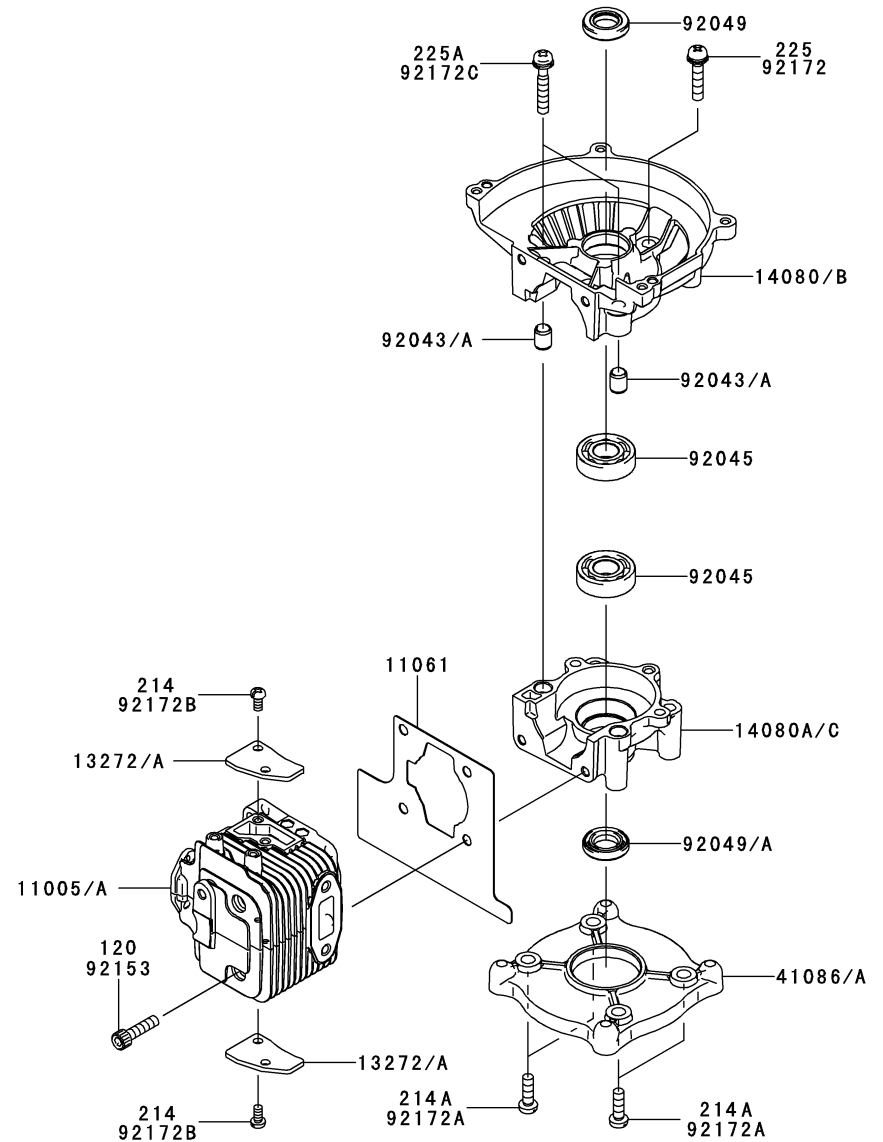

PHT3000V

CYLINDER/CRANKCASE

REF NO	PART NO	DESCRIPTION	AF70	BF70	KF70
11005	TJ23001	CYLINDER-ENGINE	1	1	
11005A	TJ23046	CYLINDER-ENGINE			1
11061	TJ23002	GASKET	1	1	1
120	120CB0518	BOLT-SOCKET,5X18	4	4	
13272	TJ23003	PLATE	2	2	
13272A	TJ23047	PLATE			2
14080	TJ23004	CRANKCASE	1	1	
14080A	TJ23005	CRANKCASE	1	1	
14080B	TJ23048	CRANKCASE			1
14080C	TJ23049	CRANKCASE			1
214	214AA0408	SCREW-PAN+- 4X8	4	4	
214A	214AA0514	SCREW-PAN+,5X14	4	4	
225	225AA0525	SCREW-PAN-WSP-CROS,5X25	1	1	
225A	225AA0530	SCREW-PAN-WSP-CROS 5X30	2	2	
41086	TF22003	FLANGE	1	1	
41086A	TJ23050	FLANGE			1
92043	TF22006	PIN	2	2	
92043A	TJ27128	PIN			2
92045	TJ27007	BEARING-BALL 6001C3	2	2	
92049	TJ35041	SEAL-OIL,SD12X22X4.5GS	1	1	
92049	TJ27058	SEAL-OIL,12X22X4.5			2
92049A	TJ35042	SEAL-OIL,SD12X22X4.5VS	1	1	
92153	TJ27059	BOLT,SOCKET,5X20			4
92172	TJ23051	SCREW,5X25			1
92172A	TJ23052	SCREW,5X16			4
92172B	TJ27060	SCREW,4X8			4
92172C	TJ27061	SCREW,5X30			2

TJ023V-AF70, -BF70, -KF70