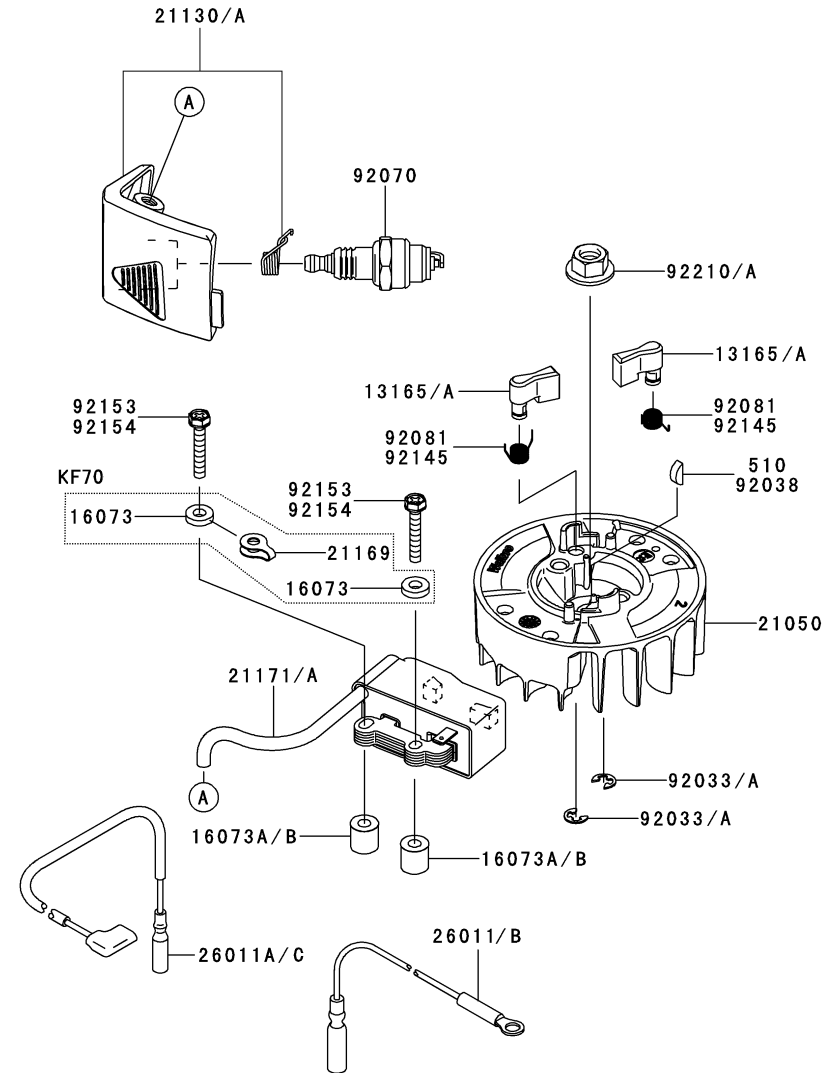

PHT3000V

TJ023V-AF70, -BF70, -KF70

ELECTRIC-EQUIPMENT

REF NO	PART NO	DESCRIPTION	AF70	BF70	KF70
13165	TJ27042-1	PAWL	2	2	
13165A	TJ23061	PAWL			2
16073	TJ27018	INSULATOR	2	2	
16073	TJ23062	INSULATOR			2
16073B	TJ27070	INSULATOR			2
21050	TJ23019	FLYWHEEL	1	1	1
21130	TJ23020A	CAP ASSY-SPARK PLUG	1	1	
21130A	TJ23020B	CAP-SPARK PLUG ASSY			1
21169	TJ23063	TERMINAL			1
21171	TJ23021	COIL-ASSY-IGNITION	1	1	
21171A	TJ23064	COIL-ASSY-IGNITION			1
26011	TD18089	WIRE-LEAD L=100	1	1	
26011A	TJ23022	WIRE-LEAD,L=180	1	1	
26011B	TJ35070	WIRE-LEAD			1
26011C	TJ23065	WIRE-LEAD			1
510	KT12025	KEY	1	1	
92033	TD18084	RING-SNAP	2	2	
92033A	TJ23066	RING-SNAP			2
92038	TJ27075	KEY			1
92070	BPMPR8Y	NGK SPARK PLUG	1	1	
92081	TD18083A	SPRING-RETURN	2	2	
92145	TJ23067	SPRING			2
92153	TJ27022	BOLT 4X20	2	2	
92154	TJ45104	BOLT,4X25			2
92210	TK65049	NUT	1	1	
92210A	TJ27024	NUT M8			1