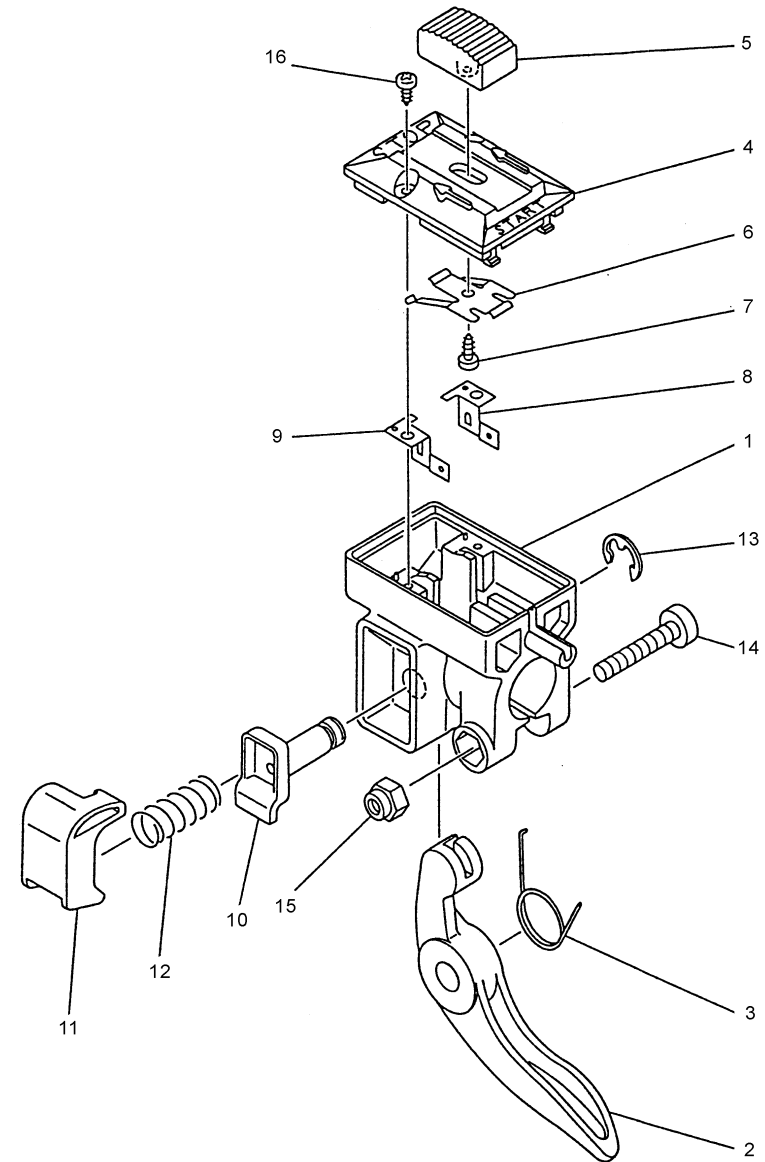

PHT3000V

TJ023V-AF70, -BF70, -KF70

THROTTLE LEVER

REF NO	PART NO	DESCRIPTION	AF70	BF70	KF70
	P30010	THROTTLE LEVER 22	1	1	1
01	P30010-02	BODY-THROTTLE LEVER-LOWER	1	1	1
02	PW24015-09	LEVER	1	1	1
03	PW24015-13	SPRING-RETURN	1	1	1
04	P30010-01	BODY-THROTTLE LEVER-UPPER	1	1	1
05	PW24015-02	SWITCH	1	1	1
06	PW24015-04	SPRING	1	1	1
07	PW24015-05	SCREW 3X8	1	1	1
08	PW24015-06	PLATE-GROUND R	1	1	1
09	PW24015-07	PLATE-GROUND L	1	1	1
10	PW24015-10	SHAFT	1	1	1
11	PW24015-12	STOPPER	1	1	1
12	PW24015-11	SPRING	1	1	1
13	PW24015-14	E-RING	1	1	1
14	S05X25	SCREW 5X25	1	1	1
15	PW24015-16	NUT-NYLON	1	1	1
16	PW24015-05	SCREW 3X8	1	1	1