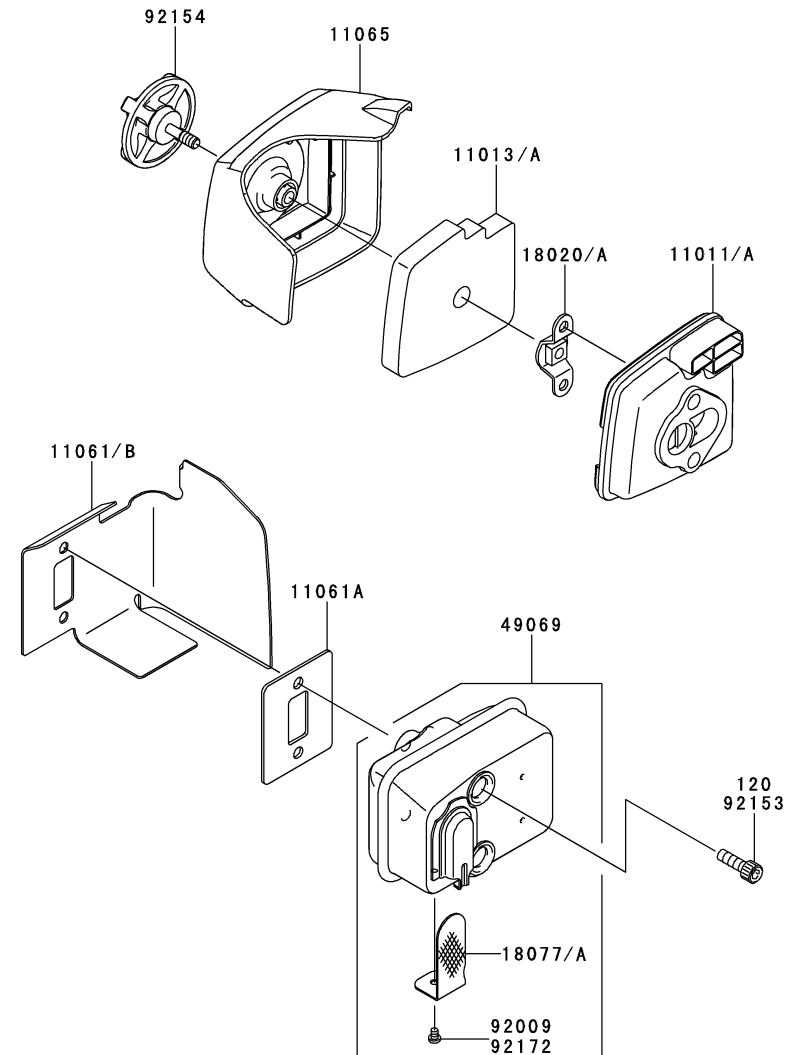

PHT3000V

TJ023V-AF70, -BF70, -KF70

AIR FILTER/MUFFLER

REF NO	PART NO	DESCRIPTION	AF70	BF70	KF70
11011	TJ23022	CASE-AIR FILTER	1	1	
11011A	TJ23072	CASE-AIR FILTER			1
11013	TJ23028	ELEMENT-AIR FILTER	1	1	
11013A	TJ23073	ELEMENT-AIR FILTER			1
11061	TJ23029	GASKET	1	1	
11061A	TJ23075	GASKET			1
11061B	TJ23074	GASKET			1
11065	TJ23030	CAP	1	1	1
120	120CB0516	BOLT-SOCKET 5X16	2	2	
18020	TJ23031	BAFFLE	1	1	
18020A	TJ23076	BAFFLE			1
18077	TJ23032	ARRESTER-SPARK	1	1	
18077A	TJ27085	ARRESTER-SPARK			1
49069	TJ23033	*USE TJ23033A*	*	*	
49069	TJ23033A	MUFFLER-ASSY	1	1	1
92009	TH23042	SCREW	1	1	
92153	TJ27087	BOLT,SOCKET,5X16			1
92153A	TJ27038	*USE TJ27038A*	*	*	
92154	TJ27038A	BOLT-AIR CLEANER	1	1	1
92172	TJ27088	SCREW			1