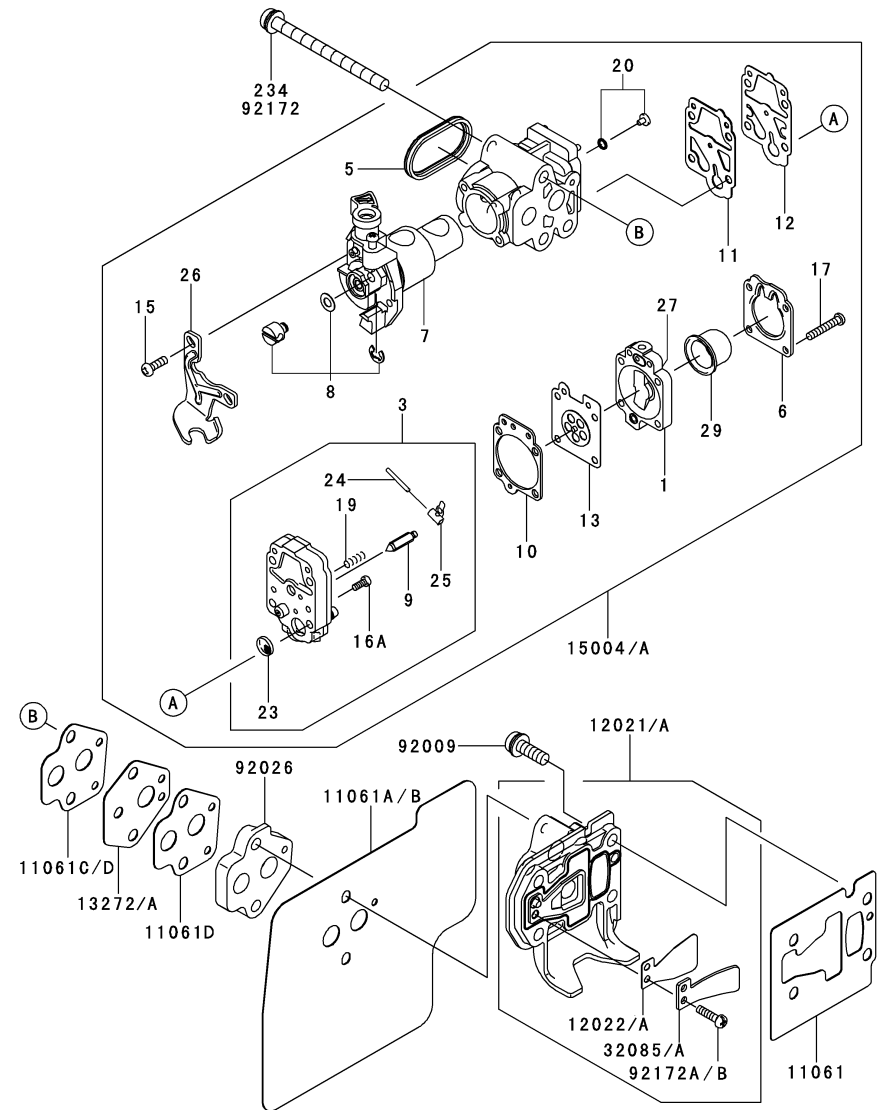

## CARBURETOR

REF NO	PART NO	DESCRIPTION	AF70	BF70	KF70
01	TF22C01	BODY ASSY-AIR PURGE	1	1	1
03	TF22C02	BODY ASSY-PUMP	1	1	
03	TH26C02Z	BODY ASSY-PUMP			1
04	TEX54DC04XA	O-RING	1	1	
05	TH26C05Z	O-RING	1	1	1
06	TF22C05	COVER-PRIMER PUMP	1	1	1
07	TJ23C07V	VALVE ASSY-THROTTLE	1	1	1
08	TF22C07	SWIVEL ASSY	1	1	1
09	TF22C08	VALVE-INLET NEEDLE	1	1	1
10	TF22C10	GASKET-METERING DIAPHRAGM	1	1	1
11	TEX54C11XA	GASKET-PUMP	1	1	1
12	TF22C13	DIAPHRAGM-PUMP	1	1	1
13	TJ27C13V	DIAPHRAGM ASSY-METERING	1	1	1
15	TF22C19	SCREW-COLLAR THROTTLE	1	1	1
16A	TF22C20	SCREW-METERING LEVER PIN	1	1	1
17	TF22C18	SCREW-COVER	4	4	4
19	TF22C21	SPRING-METERING LEVER	1	1	1
20	TJ23C20VA	JET-MAIN KIT (.335)	1	1	1
23	TF22C23	SCREEN-FUEL INLET	1	1	1
24	TF22C24	PIN-METERING LEVER	1	1	1
25	TF22C26	LEVER-METERING	1	1	1
26	TK65C26	BRACKET-CABLE	1	1	1
27	TF22C28	VALVE-CHECK	1	1	1
29	TF22C29	PRIMER-BULB	1	1	1
11061	TJ23025	GASKET	1	1	1
11061A	TJ23024	GASKET,CARBURETOR	1		
11061B	TJ23068	GASKET		1	1
11061C	TJ23044	GASKET,CARBURETR/SPACER	1		
11061D	TJ27109	GASKET,CARBURETOR/SPACER		2	2
12021	TJ23026	VALVE-ASSY-REED	1	1	
12021A	TJ23069	VALVE-ASSY-REED			1
12022	TJ27028	VALVE-REED	1	1	
12022A	TJ27111	VALVE-REED			1
13272	TJ23045	PLATE	1		
13272A	TJ23070	PLATE		1	1