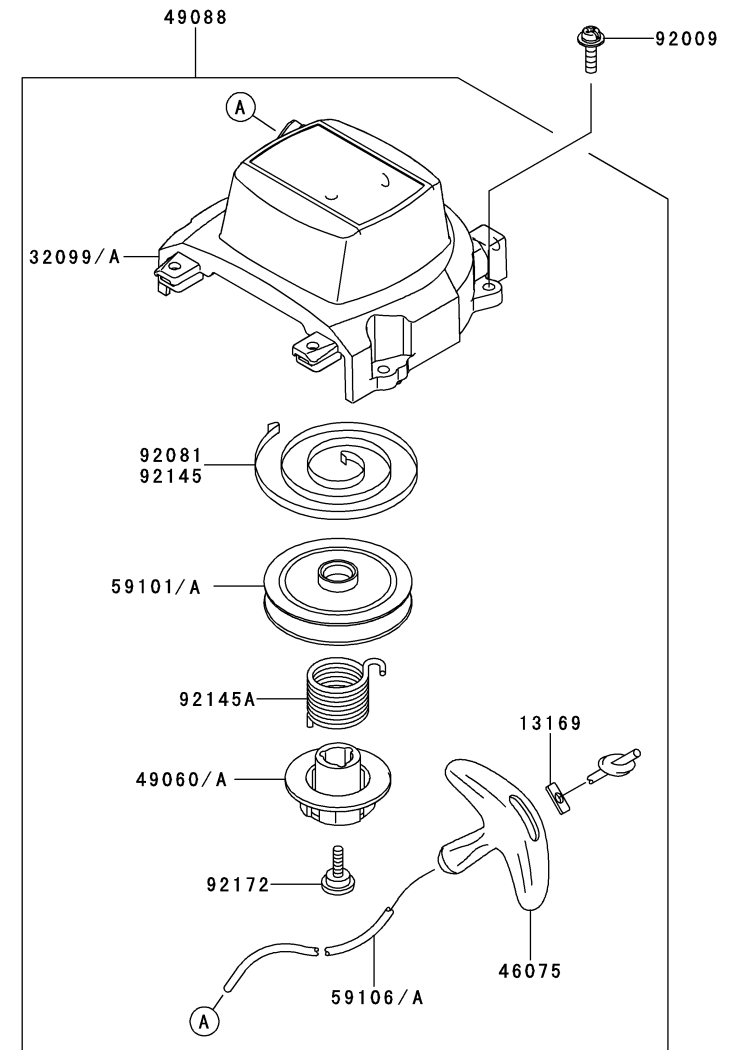

PHT3000V

TJ023V-AF70, -BF70, -KF70

STARTER

REF NO	PART NO	DESCRIPTION	AF70	BF70	KF70
13169	TD18080-07	PLATE	1	1	1
32099	TJ23042-1	CASE,RECOIL-STARTER	1	1	
32099A	TJ23084	CASE,STARTER-RECOIL			1
46075	TJ35030-2	GRIP-RECOIL STARTER	1	1	1
49060	TJ23042-2	CAM,STARTER-RECOIL	1	1	
49060A	TJ23085	CAM			1
49088	TJ23042	STARTER-RECOIL	1	1	1
59101	TJ23042-3	REEL,STARTER-RECOIL	1	1	
59101A	TJ23086	REEL			1
59106	TJ27042-7	ROPE 3X700	1	1	
59106A	TJ27125-7	ROPE,3X850			1
92009	TE56068-11	SCREW	4	4	4
92081	TD18080-04	SPRING-RECOIL	1	1	
92145	TJ27125-8	SPRING,RECOIL			1
92145A	TJ23042-4	SPRING,DAMPER	1	1	1
92172	TJ27042-9	SCREW	1	1	1