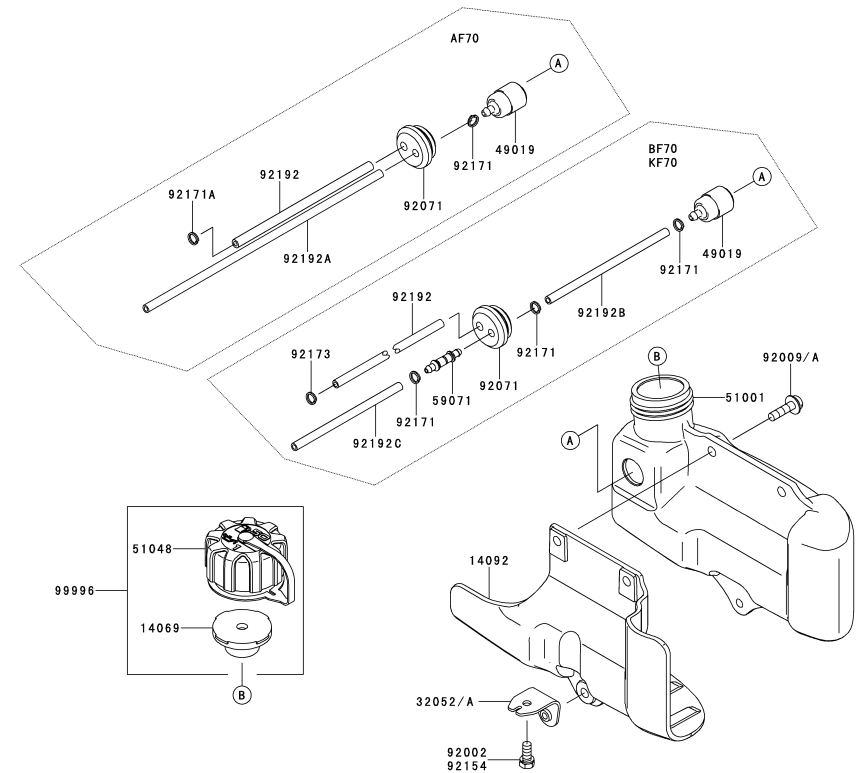

PHT3000V

TJ023V-AF70, -BF70, -KF70

FUEL-TANK/FUEL-VALVE

REF NO	PART NO	DESCRIPTION	AF70	BF70	KF70
14069	TH34065	BREATHER	*	*	
14069	TH34065A	BREATHER	1	1	1
14092	TJ23077	COVER,TANK			1
32052	TJ23034	BRACKET-TANK	*		
32052A	TJ23078	BRACKET-TANK	1	1	1
49019	TF22C30X	FILTER-FUEL	1	1	1
51001	TJ23036	TANK-COMP-FUEL	1	1	1
51048	TH34064	CAP ASSY-TANK	1	1	1
59071	TJ23079	JOINT		1	1
92002	TF22064	BOLT	1	1	
92009	TG25051X	SCREW 5X16	3	3	
92009A	TF22042	SCREW 5X20			3
92071	TJ23037	GROMMET	1	1	1
92154	TJ23080	BOLT,5X12			1
92171	TJ23039	CLAMP	1	3	3
92171A	TJ23038	CLAMP	1		
92173	TJ23081	CLAMP		1	1
92192	TJ23040	TUBE,3X5.5X115	1	1	1
92192A	TJ23041	TUBE,3X5.0X200	1		
92192B	TJ23083	TUBE,3X5X101		1	1
92192C	TJ23082	TUBE,3X5X90		1	1
99996	99996-6089	*USE 99996-6101*	*	*	
99996	99996-6101	KIT,CAP-TANK & BREATHER	1	1	1