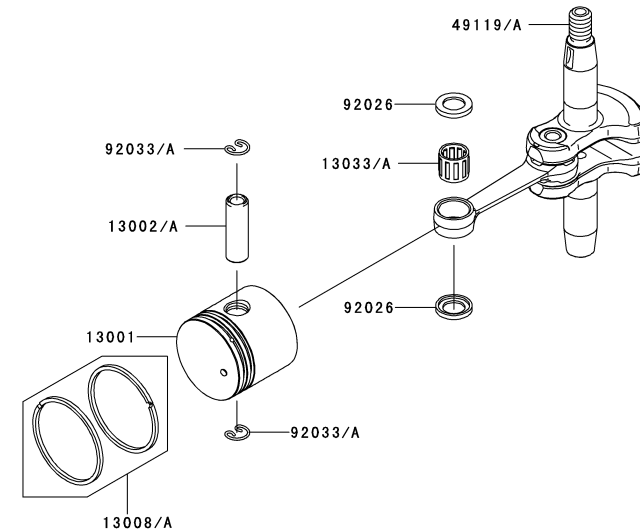

TJ023V-AF70, -BF70, -KF70

PISTON/CRANKSHAFT

REF NO	PART NO	DESCRIPTION	AF70	BF70	KF70
13001	TJ23011A	PISTON-ENGINE	1	1	1
13002	KT12020	PIN-PISTON			1
13002A	TJ23012	PIN-PISTON	1	1	
13008	TD24019	PISTON RING SET	1	1	
13008A	TJ23053	RING-SET-PISTON			1
13033	TJ23013	BEARING-SMALL END	1	1	
13033A	TJ23054	BEARING-SMALL END			1
49119	TJ23014	CRANKSHAFT-ASSY	1	1	
49119A	TJ23055	CRANKSHAFT-ASSY			1
92026	TJ27066	SPACER	2	2	2
92033	TH23056	RING-SNAP	2	2	
92033A	TJ27067	RING-SNAP			2