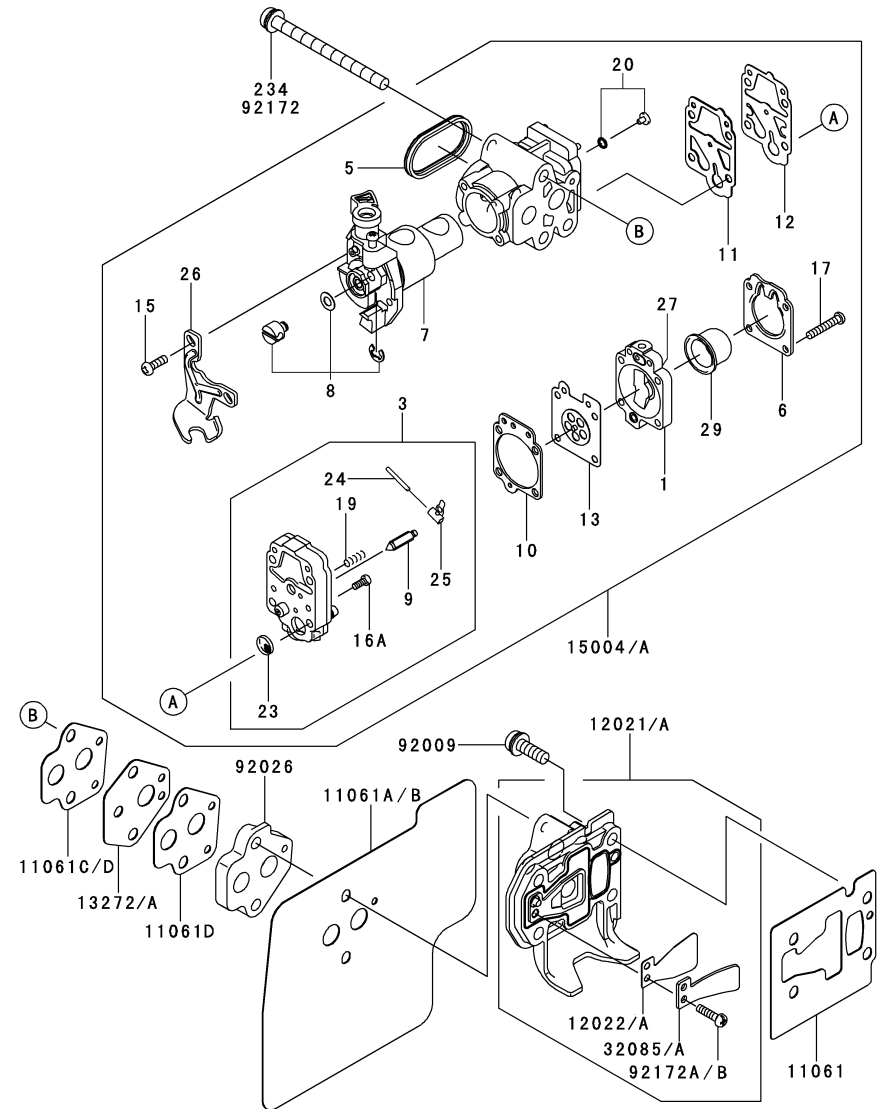

PHT3000V

TJ023V-AF70, -BF70, -KF70

CARBURETOR

REF NO	PART NO	DESCRIPTION	AF70	BF70	KF70
15004	TJ23C00-V	CARBURETOR ASSY	1	1	
15004A	TJ23C00-VK	CARBURETOR ASSY			1
234	234AA0560	SCREW-PAN-WSP +- 5X60	2	2	
32085	TJ27029	STOPPER	1	1	
32085A	TJ27112	STOPPER			1
92009	TG25027-07	SCREW 5X20	1	1	1
92026	TJ27133	SPACER		1	1
92172	TJ23071	SCREW,5X65			2
92172A	TK65032	SCREW-3X12	1	1	
92172B	TJ27113	SCREW,3X12			1
CRK	TJ27V-CRK	CRK	1	1	1