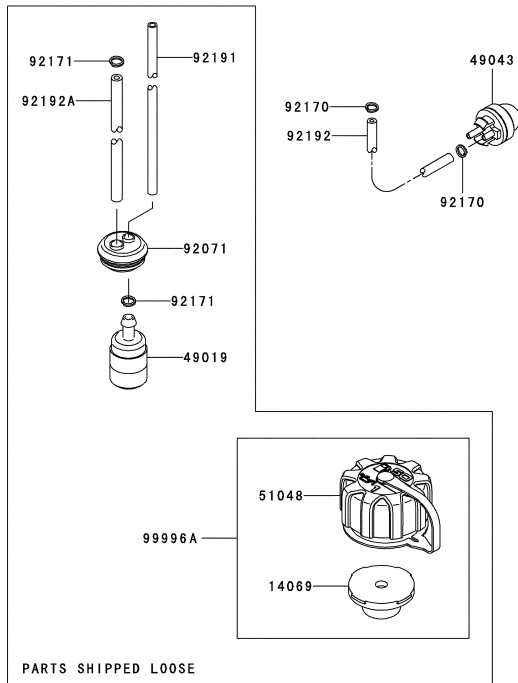

KTBL6500VA

FUEL-TANK/FUEL-VALVE

REF NO	PART NO	DESCRIPTION	BF70	CF70	NOTES
14069	TH34065	BREATHER	1	1	
49019	TK65052	FILTER-FUEL	1	1	
49043	TK65C27	PUMP-PRIMING,CARBURETOR	1	1	
51048	TH34064	CAP-ASSY-TANK	1	1	
92071	TG34042	GROMMET,FUEL TANK	1	1	
92170	TK65042	CLAMP	2	2	
92171	TK65043	CLAMP	2	2	
92191	TE56119	TUBE,3X5X300	1	1	
92192	TK65044	TUBE,2.3X5X93	1	1	
92192A	TK65045	TUBE,3X6X160	1	1	
99996A	99996-6089	CAP-TANK & BREATHER,ASSY	1	1