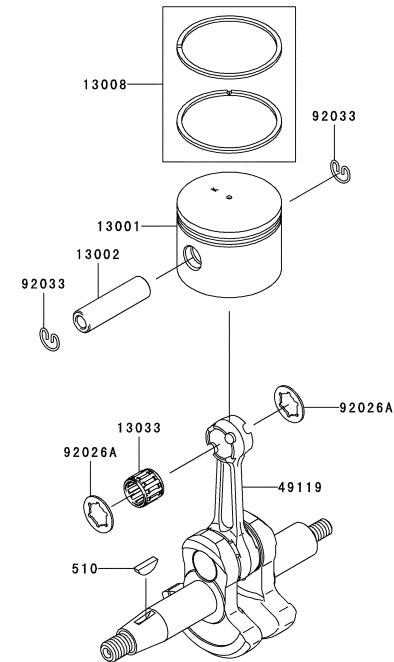

TK065D--BF70, CF70

PISTON/CRANKSHAFT

REF NO	PART NO	DESCRIPTION	BF70	CF70	NOTES
13001	TK65008	PISTON-ENGINE	1	1	
13002	TK65009	PIN-PISTON	1	1	
13008	TK65010	RING-SET-PISTON	1	1	
13033	TK65011	BEARING-SMALL END	1	1	
49119	TK65012	CRANKSHAFT-ASSY	1	1	
510	KT30204	KEY-WOODRUFF	1	1	
92026A	TK65013	SPACER	2	2	
92033	KT30208	RING-SNAP	2	2