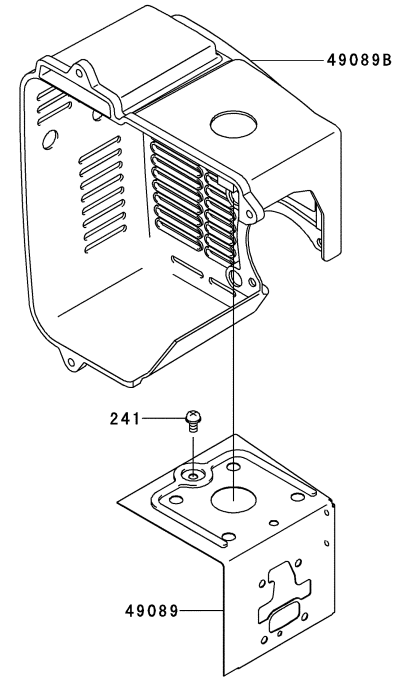

KTBL6500VA

TK065D--BF70, CF70

CARBURETOR

REF NO	PART NO	DESCRIPTION	BF70	CF70	NOTES
002	TK65C02	BODY ASSY-PUMP	1	1	
004	TEX54DC04XA	RING-O	1	1	
006	TK65C06	COVER-METERING DIAPHRAGM	1	1	
007	TEX54C07XA	VALVE ASSY-THROTTLE	1	1	
008	TF22C07	SWIVEL ASSY	1	1	
009	TF22C08	VALVE-INLET NEEDLE	1	1	
010	TK65C10	GASKET-METERING DIAPHRAGM	1	1	
011	TEX54C11XA	GASKET-PUMP	1	1	
012	TF22C13	DIAPHRAGM-PUMP	1	1	
013	TH26C13Z	DIAPHRAGM ASSY-METERING	1	1	
015	TF22C19	SCREW-COLLAR THROTTLE	1	1	
016A	TF22C20	SCREW-METERING LEVER PIN	1	1	
017	TF22C18	SCREW-COVER	1	1	
019	TF22C21	SPRING-METERING LEVER	1	1	
020	TK65C20V	JET KIT	1	1	
023	TF22C23	SCREEN-FUEL INLET	1	1	
024	TF22C24	PIN-METERING LEVER	1	1	
025	TF22C26	LEVER-METERING	1	1	
026	TK65C26	BRACKET-CABLE	1	1	
11061A	TK65027	GASKET,PLATE	2	2	
11061B	TK65028	GASKET,CARBURETOR/INSULATOR	1	1	
12022	TK65029	VALVE-REED	1	1	
15003	TK65C00-V	CARBURETOR ASSY	1	1	
16073	TK65030	INSULATOR	1	1	
32085	TK65031	STOPPER	1	1	
92009	TF22037	SCREW,5X25	4	4	
92172	TK65032	SCREW,3X12	1	1	
	TEX54XA-CRK	CRK	1	1	
	TEX54XA-GDK	GASKET/DIAPHRAGM KIT	1	1	

KTBL6500VA

TK065D--BF70, CF70

CONTROL-EQUIPMENT

REF NO	PART NO	DESCRIPTION	BF70	CF70	NOTES
54012A	TK65050	CABLE-THROTTLE	1	1	

COOLING-EQUIPMENT

REF NO	PART NO	DESCRIPTION	BF70	CF70	NOTES
241	241AA0510	SCREW-PAN-WP+.5X10	1	1	
49089	TK65014	SHROUD-ENGINE	1	1	
49089B	TK65015A	SHROUD-ENGINE	1	1	(TK065-015745-)