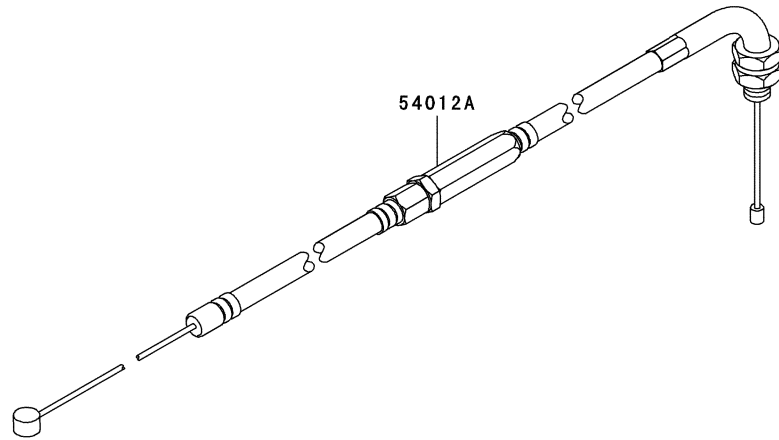

KTBL6500VA

TK065D--BF70, CF70

CONTROL-EQUIPMENT

REF NO	PART NO	DESCRIPTION	BF70	CF70	NOTES
54012A	TK65050	CABLE-THROTTLE	1	1	

COOLING-EQUIPMENT

REF NO	PART NO	DESCRIPTION	BF70	CF70	NOTES
241	241AA0510	SCREW-PAN-WP+.5X10	1	1	
49089	TK65014	SHROUD-ENGINE	1	1	
49089B	TK65015A	SHROUD-ENGINE	1	1	(TK065-015745-)