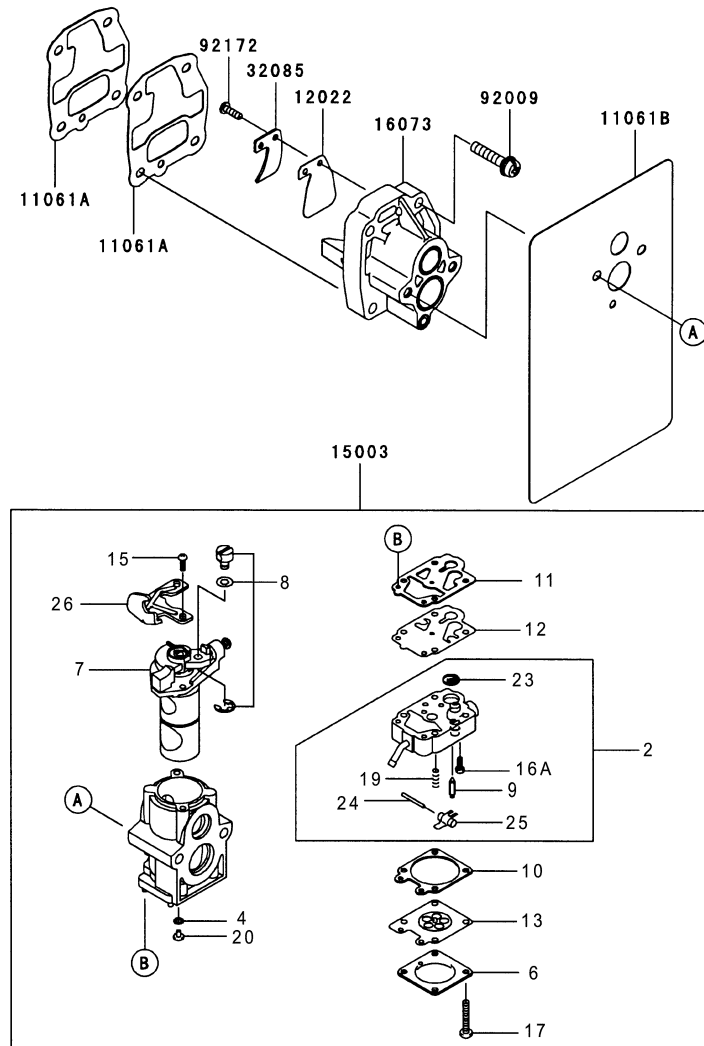

KTBL6500VA

TK065D--BF70, CF70

CARBURETOR

REF NO	PART NO	DESCRIPTION	BF70	CF70	NOTES
002	TK65C02	BODY ASSY-PUMP	1	1	
004	TEX54DC04XA	RING-O	1	1	
006	TK65C06	COVER-METERING DIAPHRAGM	1	1	
007	TEX54C07XA	VALVE ASSY-THROTTLE	1	1	
008	TF22C07	SWIVEL ASSY	1	1	
009	TF22C08	VALVE-INLET NEEDLE	1	1	
010	TK65C10	GASKET-METERING DIAPHRAGM	1	1	
011	TEX54C11XA	GASKET-PUMP	1	1	
012	TF22C13	DIAPHRAGM-PUMP	1	1	
013	TH26C13Z	DIAPHRAGM ASSY-METERING	1	1	
015	TF22C19	SCREW-COLLAR THROTTLE	1	1	
016A	TF22C20	SCREW-METERING LEVER PIN	1	1	
017	TF22C18	SCREW-COVER	1	1	
019	TF22C21	SPRING-METERING LEVER	1	1	
020	TK65C20V	JET KIT	1	1	
023	TF22C23	SCREEN-FUEL INLET	1	1	
024	TF22C24	PIN-METERING LEVER	1	1	
025	TF22C26	LEVER-METERING	1	1	
026	TK65C26	BRACKET-CABLE	1	1	
11061A	TK65027	GASKET,PLATE	2	2	
11061B	TK65028	GASKET,CARBURETOR/INSULATOR	1	1	
12022	TK65029	VALVE-REED	1	1	
15003	TK65C00-V	CARBURETOR ASSY	1	1	
16073	TK65030	INSULATOR	1	1	
32085	TK65031	STOPPER	1	1	
92009	TF22037	SCREW,5X25	4	4	
92172	TK65032	SCREW,3X12	1	1	
	TEX54XA-CRK	CRK	1	1	
	TEX54XA-GDK	GASKET/DIAPHRAGM KIT	1	1