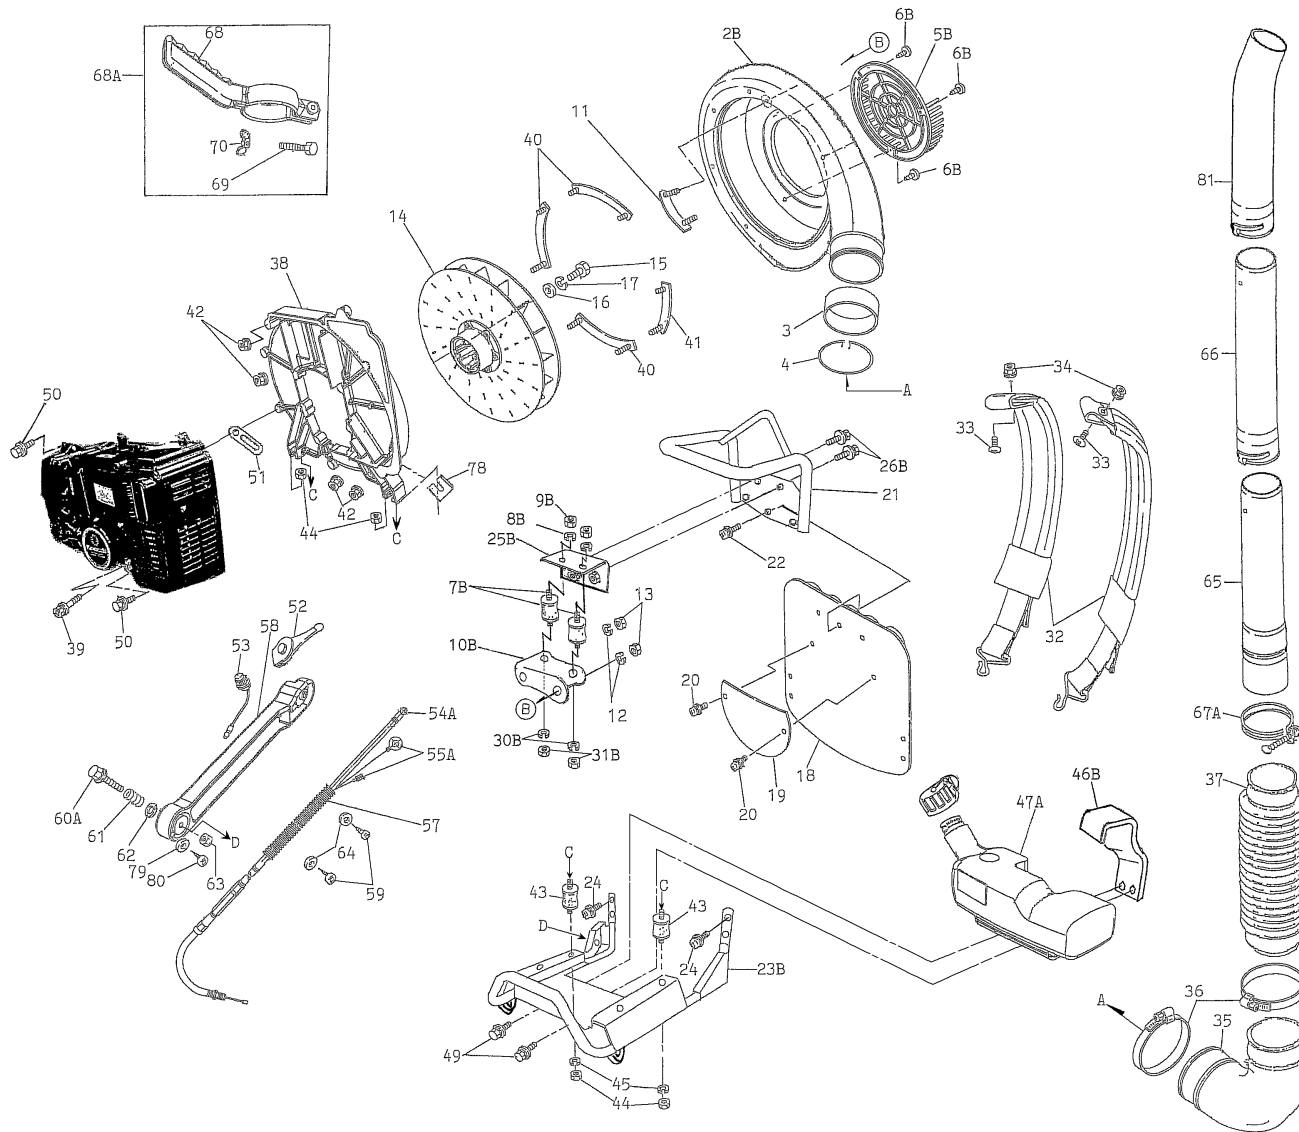

KTBL6500VA

TK065D--BF70, CF70

BODY

KTBL6500VA

TK065D--BF70, CF70

BODY

REF NO	PART NO	DESCRIPTION	QTY	NOTES
02B	650002	FAN CASE ASSY	1	
03	560004	COLLAR	1	
04	560073	RING-SPACER	1	
05B	560005	SCREEN-AIR SUCTION	1	
06B	560006	SCREW-TAPPING 5X12	3	
07B	560038	CUSHION-RUBBER	2	
08B	SW006	WASHER-SPRING 6MM	2	
09B	HN006	NUT 6MM	2	
10B	650073	BRACKET FAN CASE	1	
11	650011	BOLT-SETTING	1	
12	SW006	WASHER-SPRING 6MM	2	
13	HN006	NUT 6MM	2	
14	650014	FAN ASSY	1	
15	650015	BOLT-5X30	4	
16	410B0500	WASHER 5MM	4	
17	SW005	WASHER-SPRING 5MM	4	
18	560014	PAD-KNAPSACK	1	
19	560015	PLATE-CUSHION PAD	1	
20	242B0512	SCREW 5X12	2	
21	650021	FRAME-UPPER	1	
22	242B0512	SCREW 5X12	3	
23B	650074	FRAME, LOWER	1	
24	242B0512	SCREW 5X12	4	
25B	650075	BRACKET FRAME	1	
26B	650076	BOLT 6 X10 SQUARE	2	
30B	SW006	WASHER-SPRING 6MM	2	
31B	HN006	NUT 6MM	2	
32	560021XP	STRAP-KNAPSACK	2	
33	650033	SCREW-TRUSS, 6X16	2	
34	KK3032	NUT-SQUARE 6MM	2	
35	560024XP	PIPE-ELBOW	1	
36	560025	BAND #100	2	
37	560069XP	PIPE-FLEX	1	
38	650038	BASE-ENGINE	1	
39	B06X30W	BOLT W/WASHERS 6X30	6	

BODY

REF NO	PART NO	DESCRIPTION	QTY	NOTES
40	650040	BOLT-SETTING (A)	3	
41	650041	BOLT-SETTING (B)	1	
42	KK3032	NUT-SQUARE 6MM	8	
43	560038	CUSHION-RUBBER	2	
44	HN006	NUT 6MM	4	
45	SW006	WASHER-SPRING 6MM	2	
46B	650077	STAY, FUEL TANK	1	
47A	TK65046E	TANK-FUEL (EVAP)	1	
49	B06X16W	BOLT W/WASHERS 6X16	2	
50	B05X16W	BOLT W/WASHERS 5X16	3	
51	560072X	CLAMP-LEAD WIRE	1	
52	650052	LEVER-THROTTLE	1	
53	650053	SWITCH-STOP	1	
54A	TK65050	CABLE-THROTTLE (LONG)	1	
55A	650072	HARNESS-STOP (NEW)	1	
57	650057	TUBE-CORRUGATED 7X400	1	
58	650058	ARM-THROTTLE	1	
59	650059	SCREW-TAPPING 5X8	2	
60A	650060	BOLT-SQUARE 8X40	1	
61	650061	SPRING 12X35	1	
62	410B0800	WASHER 8MM	1	
63	650063	U-NUT 8	1	
64	410B0500	WASHER 5MM	2	
65	560052XP	PIPE-SWIVEL	1	
66	560054XP	PIPE-EXTENSION	1	
67A	560053	CLAMP-WIRE #83	1	
68	650068	HANDLE	1	
69	650069	BOLT 6X45	1	
70	650070	NUT-WING 6	1	
78	650071	SPACER	1	
79	410B0500	WASHER 5MM	1	
80	560006	SCREW-TAPPING 5X12	1	
81	560055XP	PIPE-CURVE -XP-	1