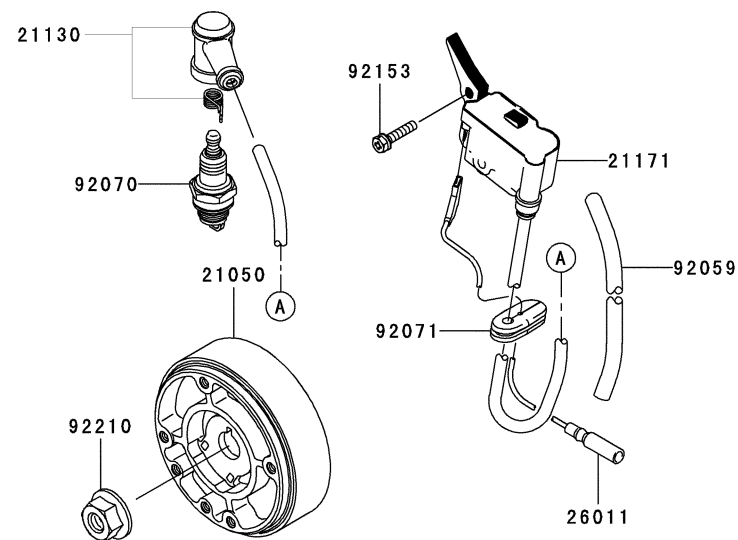

TK065D--BF70, CF70

ELECTRIC-EQUIPMENT

REF NO	PART NO	DESCRIPTION	BF70	CF70	NOTES
21050	TK65016	FLYWHEEL	1	1	
21130	KT12048	CAP-SPARK PLUG	1	1	
21171	TK65017	COIL-ASSY-IGNITION	1	1	
26011	TK65018	WIRE-LEAD	1	1	
92059	TE56063	TUBE,6X7.4X300	1	1	
92070	BPMR7A	PLUG-SPARK,BPMR7A(NGK),SOLID	1	1	
92071	TK65019	GROMMET	1	1	
92153	TK65020	BOLT,4X20	2	2	
92210	TK65021	NUT,M10	1	1