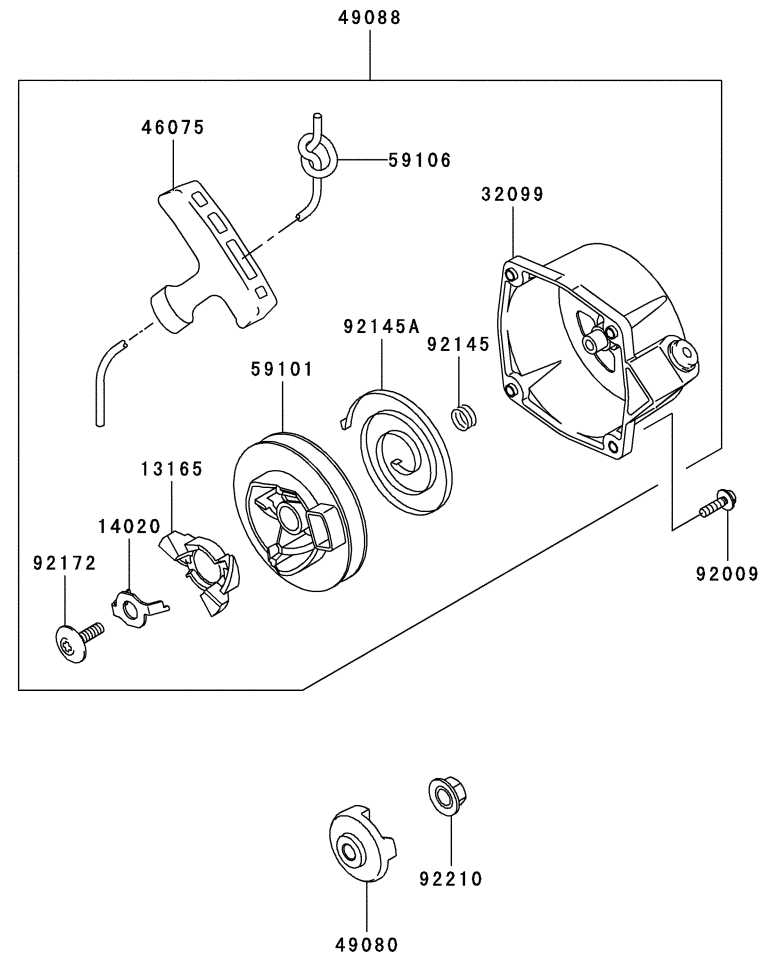

KTBL6500VA

TK065D--BF70, CF70

STARTER

REF NO	PART NO	DESCRIPTION	BF70	CF70	NOTES
13165	TK65047-2	PAWL,STARTER-RECOIL	1	1	
14020	TK65047-1	RETAINER	1	1	
32099	TK65047-6	CASE,STARTER-RECOIL	1	1	
46075	TK65047-8	GRIP,STARTER-RECOIL	1	1	
49080	TK65048	PULLEY-STARTING	1	1	
49088	TK65047	STARTER-RECOIL	1	1	
59101	TK65047-3	REEL,STARTER-RECOIL	1	1	
59106	TK65047-7	ROPE,3.5X1000	1	1	
92009	TE56068-11	SCREW,4X16	4	4	
92145	TK65047-5	SPRING	1	1	
92145A	TK65047-4	SPRING,RECOIL	1	1	
92172	TK65047-9	SCREW	1	1	
92210	TK65049	NUT	1	1