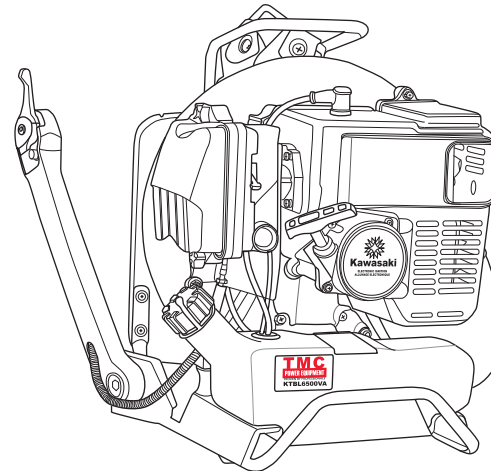

2051 Saturn Street
Monterey Park, CA 91755
323.728.7266
323.728.5304 Fax
<http://www.tmcpower.com>

PARTS CATALOG

KTBL6500VA BACKPACK BLOWER

ENGINE REFERENCE:

TK065D-BF70
TK065D-CF70

(CARB TIER III/EPA PH 3)

REV 140529

KTBL6500VA

TK065D--BF70, CF70

AIR-FILTER/MUFFLER

REF NO	PART NO	DESCRIPTION	BF70	CF70	NOTES
11029	TK65033	ELEMENT-ASSY-AIR FILTER	1	1	
11038	TK65034	CASE-ASSY-AIR FILTER	*	*	
11038A	TK65034A	CASE-ASSY-AIR FILTER	1	1	
11061	TK65035	GASKET,MUFFLER-CYLINDER	1	1	
11061A	TK65051	GASKET	1	1	
11065	TK65036	CAP,AIR FILTER	1	1	
120	120CB0620	BOLT-SOCKET,6X20	2	2	
13168	TK65034-1	LEVER	1	1	
16126	TK65034-2	VALVE	1	1	
18077	TK65037	ARRESTER-SPARK	1	1	
234	TJ45054	SCREW-PAN-WSP+,5X55	2	2	
234A	234B0555	SCREW-PAN-WSP+,5X55	*	*	
242	TJ45055	SCREW-PAN-WSP+,5X14	1	1	
49069	TK65038	MUFFLER-ASSY	1	1	
92009	TH23031-03	SCREW,3X10	1	1	
92009A	TH23042	SCREW	1	1	
92055	TK65039	RING-O,ID=31.2	1	1	
92153	TK65040	BOLT,5X18	2	2	