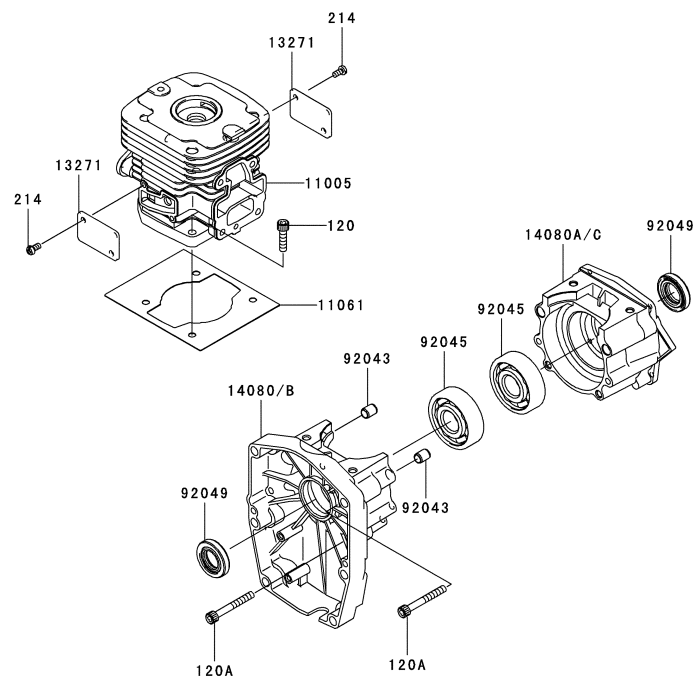

KTBL6500VA

CYLINDER/CRANKCASE

REF NO	PART NO	DESCRIPTION	BF70	CF70	NOTES
11005	TK65001	CYLINDER-ENGINE	1	1	
11061	TK65002	GASKET,CYLINDER	1	1	
120	120CB0520	BOLT-SOCKET,5X20	4	4	
120A	120CB0540	BOLT-SOCKET,5X40	4	4	
13271	TK65003	PLATE	2	2	
14080	TK65004	CRANKCASE	*	*	
14080A	TK65005	CRANKCASE	*	*	
14080B	TK65004A	CRANKCASE	1	1	
14080C	TK65005A	CRANKCASE	1	1	
214	214AA0408	SCREW-PAN+,4X8	4	4	
92043	TF22006	PIN	2	2	
92045	TK65006	BEARING-BALL,6303C3	2	2	
92049	TK65007	SEAL-OIL,TC 17-30-6	2	2	

REV 140529