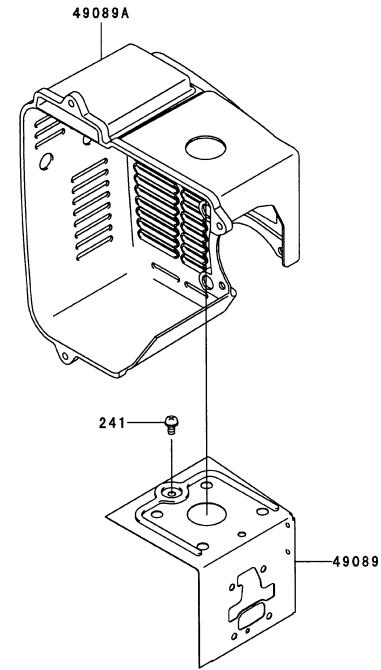

TK65D-AF70

COOLING EQUIPMENT

REF NO	PART NO	DESCRIPTION	QTY	NOTES
241	241B0510	SCREW-PAN-WP+-,5X10	1	
49089	TK65014	SHROUD-ENGINE (METAL)	1	
49089A	TK65015	SHROUD-ENGINE (PLASTIC)	1