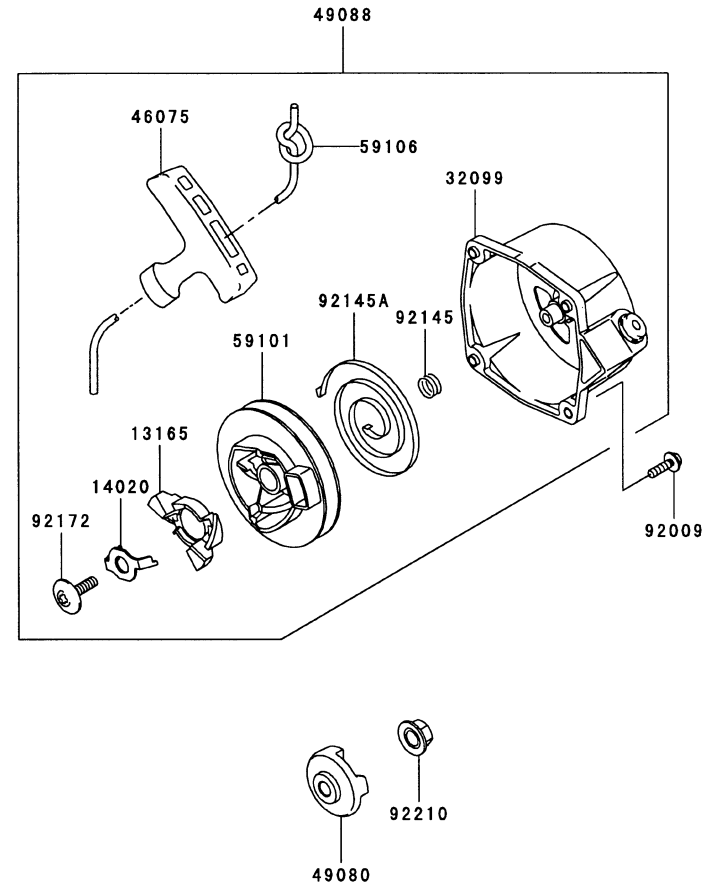

KTBL6500V

TK65D-AF70

STARTER

REF NO	PART NO	DESCRIPTION	QTY	NOTES
13165	TK65047-2	PAWL-STARTER-RECOIL	1	
14020	TK65047-1	RETAINER	1	
32099	TK65047-6	CASE-STARTER-RECOIL	1	
46075	TK65047-8	GRIP-STARTER-RECOIL	1	
49080	TK65048	PULLEY-STARTING	1	
49088	TK65047	STARTER-RECOIL	1	
59101	TK65047-3	REEL-STARTER-RECOIL	1	
59106	TK65047-7	ROPE-3.5X1000	1	
92009	TE56068-11	SCREW	4	
92145	TK65047-5	SPRING	1	
92145A	TK65047-4	SPRING-RECOIL	1	
92172	TK65047-9	SCREW	1	
92210	TK65049	NUT	1