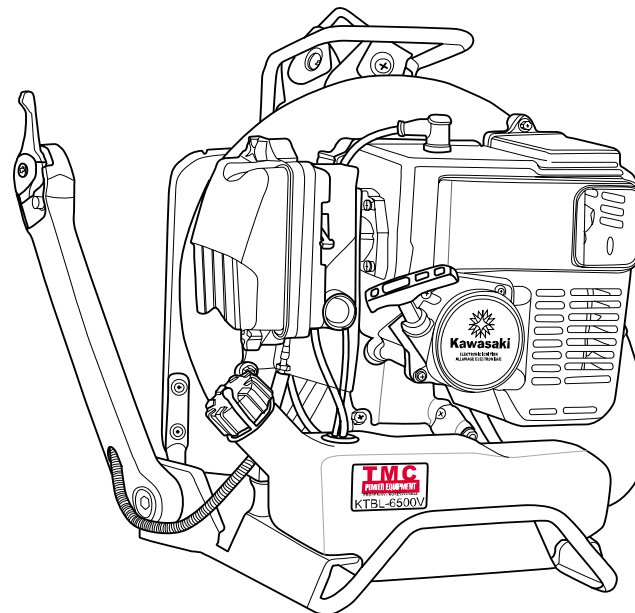

2051 Saturn Street
Monterey Park, CA 91755
323.728.7266
323.728.5304 Fax
<http://www.tmcpower.com>

PARTS CATALOG

KTBL6500V BACKPACK BLOWER

ENGINE REFERENCE:

TK65D-AF70 (2005 CARB/EPA PH 2)

REV 070824