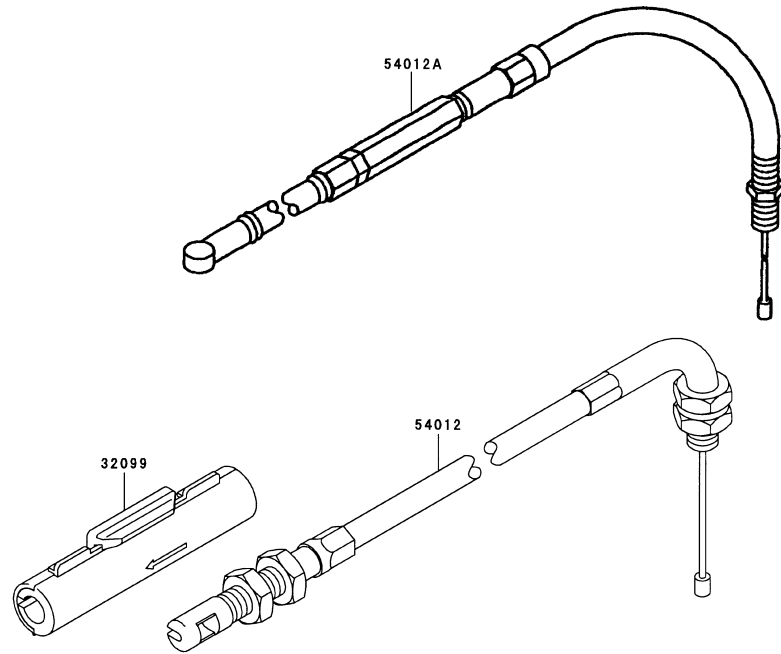

KTBL6500V

TK65D-AF70

CARBURETOR

REF NO	PART NO	DESCRIPTION	QTY	NOTES
02	TK65C02	BODY ASSY-PUMP	1	
04	TEX54DC04XA	O-RING	1	
06	TK65C06	COVER-METERING DIAPHRAGM	1	
07	TEX54C07XA	VALVE ASSY-THROTTLE	1	
07	TK65C07V	* USE TEX54C07XA *	1	
08	TF22C07	SWIVEL ASSY	1	
09	TF22C08	VALVE-INLET NEEDLE	1	
10	TK65026	*USE TK65C10*	*	
10	TK65C10	GASKET-METERING DIAPHRAGM	1	
11	TEX54C11XA	GASKET-PUMP	1	
11061A	TK65027	GASKET-PLATE	2	
11061B	TK65028	GASKET-CARBURETOR/INSULATOR	1	
12	TF22C13	DIAPHRAGM-PUMP	1	
12022	TK65029	VALVE-REED	1	
13	TH26C13Z	DIAPHRAGM ASSY-METERING	1	
14	TF22C17	SCREW-IDLE ADJUST	1	
15	TF22C19	SCREW-COLLAR THROTTLE	2	
15003	TK65C00-V	CARBURETOR ASSY	1	
16073	TK65030	INSULATOR	1	
16A	TF22C20	SCREW-METERING LEVER PIN	1	
17	TF22C18	SCREW-COVER	4	
19	TF22C21	SPRING-METERING LEVER	1	
20	TK65C20V	JET KIT # 55.5	1	
23	TF22C23	SCREEN-FUEL INLET	1	
24	TF22C24	PIN-METERING LEVER	1	
25	TF22C26	LEVER-METERING	1	
26	TK65C26	BRACKET-CABLE	1	
32085	TK65031	STOPPER	1	
92009	TF22037	SCREW 5X25	4	
92172	TK65032	SCREW-3X12	1	
CRK	TEX54XA-CRK	CARBURETOR KIT		
GDK	TEX54XA-GDK	GASKET/DIAPHRAGM KIT		

KTBL6500V

CONTROL EQUIPMENT

REF NO	PART NO	DESCRIPTION	QTY	NOTES
	TK65024	CABLE-THROTTLE (LEVER SIDE)	1	TO S/N 65069999
32099	TK65022	CASE	1	TO S/N 65069999
54012	TK65023	CABLE-THROTTLE (CARB SIDE)	1	TO S/N 65069999
54012A	TK65050	CABLE-THROTTLE (LONG)	1	FM S/N 65070001

REF NO	PART NO	DESCRIPTION	QTY	NOTES
11005	TK65001	CYLINDER-ENGINE	1	
11061	TK65002	GASKET, CYLINDER	1	
120	120S0540	BOLT-SOCKET, 5X40	4	
120A	120W0520	BOLT-SOCKET, 5X20	4	
13271	TK65003	PLATE	2	
14080	TK65004	CRANKCASE (PTO)	1	
14080A	TK65005	CRANKCASE (RECOIL)	1	
214	214B0408	SCREW 4X8	4	
92043	TF22006	PIN	2	
92045	TK65006	BEARING-BALL, 6303C3	2	
92049	TK65007	SEAL-OIL, TC 17-30-6	2	