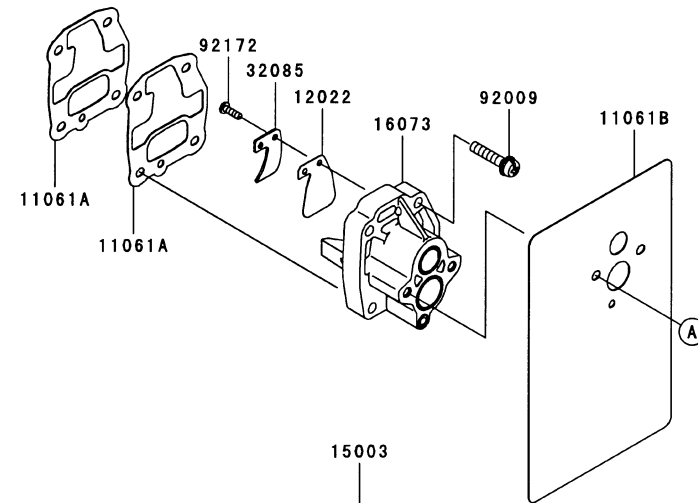

KTBL6500V

TK65D-AF70

CARBURETOR

REF NO	PART NO	DESCRIPTION	QTY	NOTES
02	TK65C02	BODY ASSY-PUMP	1	
04	TEX54DC04XA	O-RING	1	
06	TK65C06	COVER-METERING DIAPHRAGM	1	
07	TEX54C07XA	VALVE ASSY-THROTTLE	1	
07	TK65C07V	* USE TEX54C07XA *	1	
08	TF22C07	SWIVEL ASSY	1	
09	TF22C08	VALVE-INLET NEEDLE	1	
10	TK65026	*USE TK65C10*	*	
10	TK65C10	GASKET-METERING DIAPHRAGM	1	
11	TEX54C11XA	GASKET-PUMP	1	
11061A	TK65027	GASKET-PLATE	2	
11061B	TK65028	GASKET-CARBURETOR/INSULATOR	1	
12	TF22C13	DIAPHRAGM-PUMP	1	
12022	TK65029	VALVE-REED	1	
13	TH26C13Z	DIAPHRAGM ASSY-METERING	1	
14	TF22C17	SCREW-IDLE ADJUST	1	
15	TF22C19	SCREW-COLLAR THROTTLE	2	
15003	TK65C00-V	CARBURETOR ASSY	1	
16073	TK65030	INSULATOR	1	
16A	TF22C20	SCREW-METERING LEVER PIN	1	
17	TF22C18	SCREW-COVER	4	
19	TF22C21	SPRING-METERING LEVER	1	
20	TK65C20V	JET KIT # 55.5	1	
23	TF22C23	SCREEN-FUEL INLET	1	
24	TF22C24	PIN-METERING LEVER	1	
25	TF22C26	LEVER-METERING	1	
26	TK65C26	BRACKET-CABLE	1	
32085	TK65031	STOPPER	1	
92009	TF22037	SCREW 5X25	4	
92172	TK65032	SCREW-3X12	1	
CRK	TEX54XA-CRK	CARBURETOR KIT		
GDK	TEX54XA-GDK	GASKET/DIAPHRAGM KIT		

KTBL6500V

CONTROL EQUIPMENT

REF NO	PART NO	DESCRIPTION	QTY	NOTES
	TK65024	CABLE-THROTTLE (LEVER SIDE)	1	TO S/N 65069999
32099	TK65022	CASE	1	TO S/N 65069999
54012	TK65023	CABLE-THROTTLE (CARB SIDE)	1	TO S/N 65069999
54012A	TK65050	CABLE-THROTTLE (LONG)	1	FM S/N 65070001