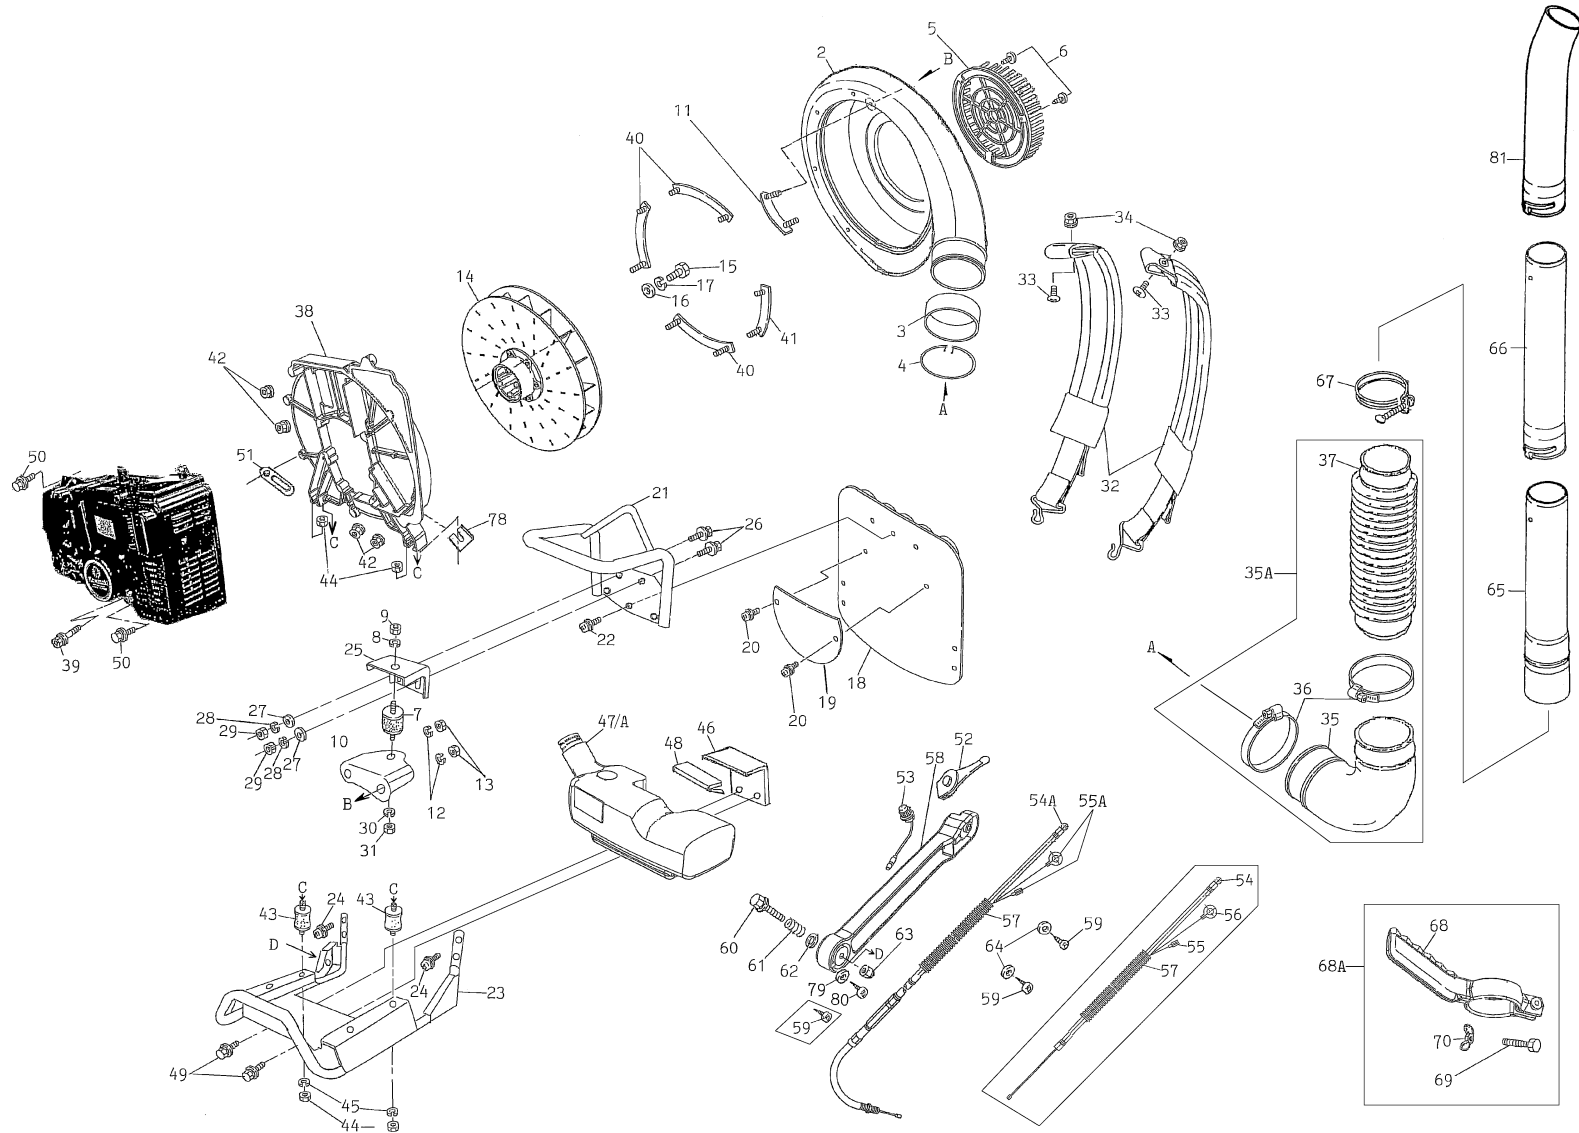

KTBL6500V

TK65D-AF70

BODY

KTBL6500V

BODY

REF NO	PART NO	DESCRIPTION	QTY	NOTES
02	650002	FAN CASE ASSY	1	
03	560004	COLLAR	1	
04	560073	RING-SPACER	1	
05	650005	SCREEN-AIR INLET	1	
06	560006	SCREW-TAPPING 5X12	4	
07	560007A	CUSHION-RUBBER UPPER	1	
08	SFW006	WASHER 6MM	1	
09	HN006	NUT 6MM	1	
10	650010	BRACKET-FAN CASE	1	
11	650011	BOLT-SETTING	1	
12	SFW006	WASHER 6MM	2	
13	HN006	NUT 6MM	2	
14	650014	FAN ASSY	1	
15	650015	BOLT-5X30	4	
16	410B0500	WASHER 5MM	4	
17	SW005	WASHER-SPRING 5MM	4	
18	560014	PAD-KNAPSACK	1	
19	560015	PLATE-CUSHION PAD	1	
20	242B0512	SCREW 5X12	2	
21	650021	FRAME-UPPER	1	
22	242B0512	SCREW 5X12	3	
23	650023	FRAME-LOWER	1	
24	242B0512	SCREW 5X12	4	
25	650025	BRACKET-FRAME	1	
26	650026	BOLT-SQUARE, 6X16	2	
27	560008	WASHER 6MM	2	
28	SFW006	WASHER 6MM	2	
29	HN006	NUT 6MM	2	
30	SFW006	WASHER 6MM	1	
31	HN006	NUT 6MM	1	
32	560021XP	STRAP-KNAPSACK	2	
33	650033	SCREW-TRUSS, 6X16	2	
34	KK3032	NUT-SQUARE 6MM	2	
35	560024XP	PIPE-ELBOW	1	
35A	560024XPA	ELBOW PIPE SET		
36	560025	BAND #100	2	
37	560069XP	PIPE-FLEX	1	
38	650038	BASE-ENGINE	1	
39	B06X30W	BOLT W/WASHERS 6X30	6	

TK65D-AF70

BODY

REF NO	PART NO	DESCRIPTION	QTY	NOTES
40	650040	BOLT-SETTING (A)	3	
41	650041	BOLT-SETTING (B)	1	
42	KK3032	NUT-SQUARE 6MM	8	
43	560038	CUSHION-RUBBER	2	
44	HN006	NUT 6MM	4	
45	SFW006	WASHER 6MM	2	
46	650046	BRACKET-FUEL TANK	1	
47	TK65046	TANK ASSY-FUEL	1	TO S/N 65069999
47A	TK65046E	TANK-FUEL (EVAP)	1	FM S/N 65070001
48	650048	RUBBER-55	1	
49	B06X16W	BOLT W/WASHERS 6X16	2	
50	B05X16W	BOLT W/WASHERS 5X16	3	
51	560072X	CLAMP-LEAD WIRE	1	
52	650052	LEVER-THROTTLE	1	
53	650053	SWITCH-STOP	1	
54	TK65024	CABLE-THROTTLE (LEVER SIDE)	1	TO S/N 65069999
54A	TK65050	CABLE-THROTTLE (LONG)	1	FM S/N 65070001
55	650055	HARNESS-STOP	1	TO S/N 65069999
55A	650072	HARNESS-STOP (NEW)	1	FM S/N 65070001
56	650056	HARNESS-GROUND	1	
57	650057	TUBE-CORRUGATED 7X400	1	
58	650058	ARM-THROTTLE	1	
59	650059	SCREW-TAPPING 5X8	3	
60	650060	BOLT-SQUARE 8X40	1	
61	650061	SPRING 12X35	1	
62	410B0800	WASHER 8MM	1	
63	650063	U-NUT 8	1	
64	410B0500	WASHER 5MM	2	
65	560052XP	PIPE-SWIVEL	1	
66	560054XP	PIPE-EXTENSION	1	
67	560053	CLAMP-WIRE #83	1	
68	650068	HANDLE	1	
68A	BLH001	BLOWER PIPE HANDLE KIT		
69	650069	BOLT 6X45	1	
70	650070	NUT-WING 6	1	
78	650071	SPACER	2	
79	410B0500	WASHER 5MM	1	FM S/N 65070001
80	560006	SCREW-TAPPING 5X12	1	FM S/N 65070001
81	560055XP	PIPE-CURVE -XP-	1