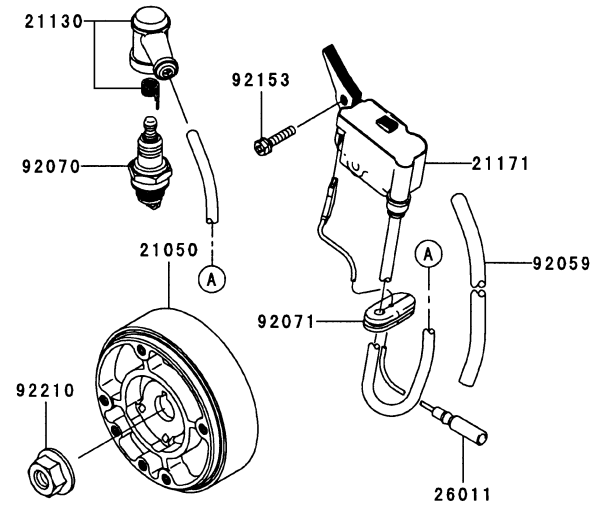

KTBL6500V

CONTROL EQUIPMENT

REF NO	PART NO	DESCRIPTION	QTY	NOTES
	TK65024	CABLE-THROTTLE (LEVER SIDE)	1	TO S/N 65069999
32099	TK65022	CASE	1	TO S/N 65069999
54012	TK65023	CABLE-THROTTLE (CARB SIDE)	1	TO S/N 65069999
54012A	TK65050	CABLE-THROTTLE (LONG)	1	FM S/N 65070001

REF NO	PART NO	DESCRIPTION	QTY	NOTES
11005	TK65001	CYLINDER-ENGINE	1	
11061	TK65002	GASKET, CYLINDER	1	
120	120S0540	BOLT-SOCKET, 5X40	4	
120A	120W0520	BOLT-SOCKET, 5X20	4	
13271	TK65003	PLATE	2	
14080	TK65004	CRANKCASE (PTO)	1	
14080A	TK65005	CRANKCASE (RECOIL)	1	
214	214B0408	SCREW 4X8	4	
92043	TF22006	PIN	2	
92045	TK65006	BEARING-BALL, 6303C3	2	
92049	TK65007	SEAL-OIL, TC 17-30-6	2	