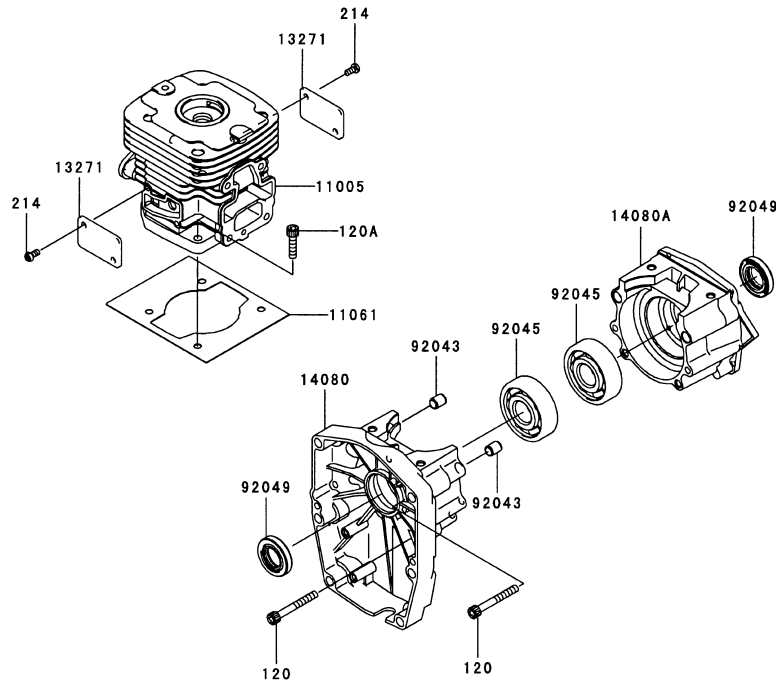

KTBL6500V

CONTROL EQUIPMENT

REF NO	PART NO	DESCRIPTION	QTY	NOTES
	TK65024	CABLE-THROTTLE (LEVER SIDE)	1	TO S/N 65069999
32099	TK65022	CASE	1	TO S/N 65069999
54012	TK65023	CABLE-THROTTLE (CARB SIDE)	1	TO S/N 65069999
54012A	TK65050	CABLE-THROTTLE (LONG)	1	FM S/N 65070001

TK65D-AF70

COOLING EQUIPMENT

REF NO	PART NO	DESCRIPTION	QTY	NOTES
241	241B0510	SCREW-PAN-WP+-,5X10	1	
49089	TK65014	SHROUD-ENGINE (METAL)	1	
49089A	TK65015	SHROUD-ENGINE (PLASTIC)	1	

KTBL6500V

TK65D-AF70

CYLINDER/CRANKCASE

REF NO	PART NO	DESCRIPTION	QTY	NOTES
11005	TK65001	CYLINDER-ENGINE	1	
11061	TK65002	GASKET, CYLINDER	1	
120	120S0540	BOLT-SOCKET, 5X40	4	
120A	120W0520	BOLT-SOCKET, 5X20	4	
13271	TK65003	PLATE	2	
14080	TK65004	CRANKCASE (PTO)	1	
14080A	TK65005	CRANKCASE (RECOIL)	1	
214	214B0408	SCREW 4X8	4	
92043	TF22006	PIN	2	
92045	TK65006	BEARING-BALL, 6303C3	2	
92049	TK65007	SEAL-OIL, TC 17-30-6	2	