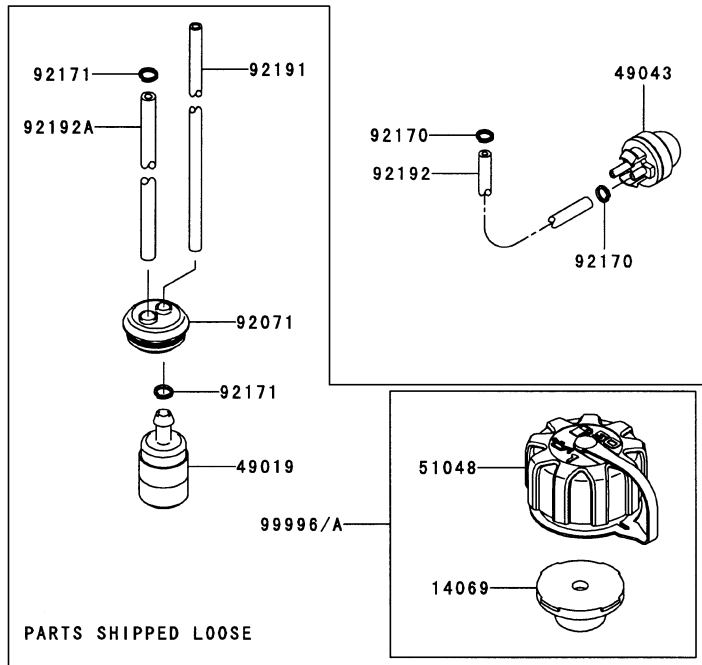

KTBL6500V

FUEL TANK/FUEL VALVE

REF NO	PART NO	DESCRIPTION	QTY	NOTES
	TK65046	TANK ASSY-FUEL	1	TO S/N 65069999
	TK65046E	TANK-FUEL (EVAP)	1	FM S/N 65070001
14069	TH34065	BREATHER	1	
49019	TEX54C22XA	FILTER-FUEL	1	
49043	TK65041	*USE TK65C27*	*	
49043	TK65C27	PUMP-PRIMING	1	
51048	TH34064	CAP ASSY-TANK	1	
92071	TG34042	GROMMET-FUEL TANK	1	
92170	TK65042	CLAMP	2	
92171	TK65043	CLAMP	2	
92191	TE56119	TUBE 3X5X300	1	
92192	TK65044	TUBE-2.3X5X93	1	
92192A	TK65045	TUBE-3X6X160	1	
99996A	99996-6089	CAP-TANK & BREATHER ASSY	1