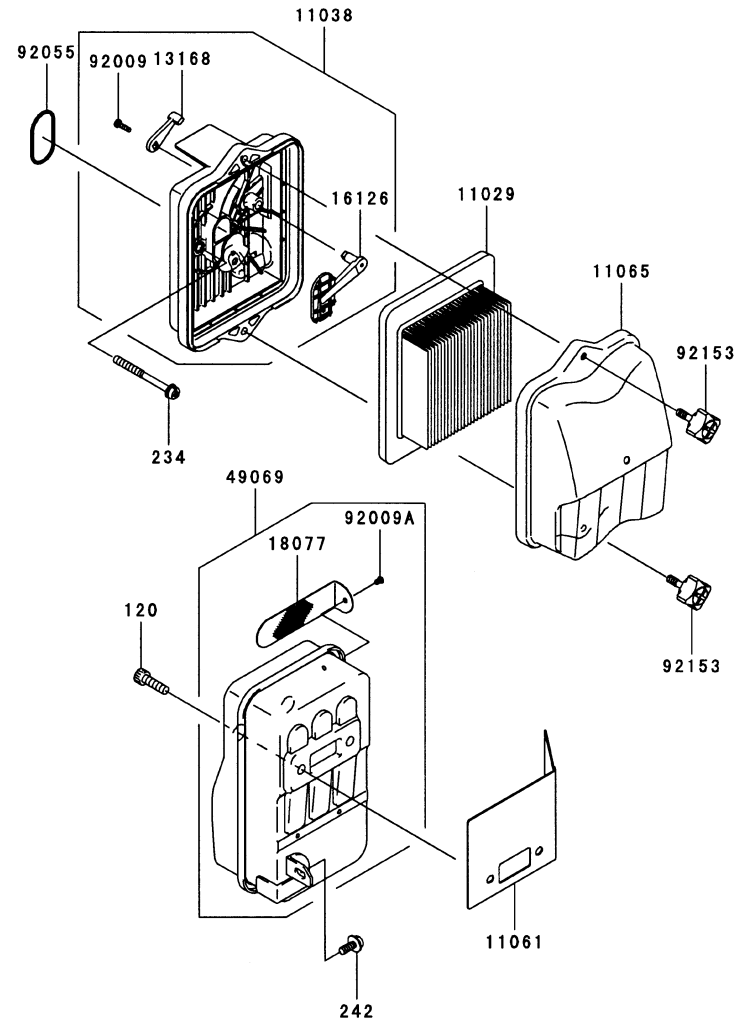

KTBL6500V

TK65D-AF70

CARBURETOR

REF NO	PART NO	DESCRIPTION	QTY	NOTES
02	TK65C02	BODY ASSY-PUMP	1	
04	TEX54DC04XA	O-RING	1	
06	TK65C06	COVER-METERING DIAPHRAGM	1	
07	TEX54C07XA	VALVE ASSY-THROTTLE	1	
07	TK65C07V	* USE TEX54C07XA *	1	
08	TF22C07	SWIVEL ASSY	1	
09	TF22C08	VALVE-INLET NEEDLE	1	
10	TK65026	*USE TK65C10*	*	
10	TK65C10	GASKET-METERING DIAPHRAGM	1	
11	TEX54C11XA	GASKET-PUMP	1	
11061A	TK65027	GASKET-PLATE	2	
11061B	TK65028	GASKET-CARBURETOR/INSULATOR	1	
12	TF22C13	DIAPHRAGM-PUMP	1	
12022	TK65029	VALVE-REED	1	
13	TH26C13Z	DIAPHRAGM ASSY-METERING	1	
14	TF22C17	SCREW-IDLE ADJUST	1	
15	TF22C19	SCREW-COLLAR THROTTLE	2	
15003	TK65C00-V	CARBURETOR ASSY	1	
16073	TK65030	INSULATOR	1	
16A	TF22C20	SCREW-METERING LEVER PIN	1	
17	TF22C18	SCREW-COVER	4	
19	TF22C21	SPRING-METERING LEVER	1	
20	TK65C20V	JET KIT # 55.5	1	
23	TF22C23	SCREEN-FUEL INLET	1	
24	TF22C24	PIN-METERING LEVER	1	
25	TF22C26	LEVER-METERING	1	
26	TK65C26	BRACKET-CABLE	1	
32085	TK65031	STOPPER	1	
92009	TF22037	SCREW 5X25	4	
92172	TK65032	SCREW-3X12	1	
CRK	TEX54XA-CRK	CARBURETOR KIT		
GDK	TEX54XA-GDK	GASKET/DIAPHRAGM KIT		

KTBL6500V

CONTROL EQUIPMENT

REF NO	PART NO	DESCRIPTION	QTY	NOTES
	TK65024	CABLE-THROTTLE (LEVER SIDE)	1	TO S/N 65069999
32099	TK65022	CASE	1	TO S/N 65069999
54012	TK65023	CABLE-THROTTLE (CARB SIDE)	1	TO S/N 65069999
54012A	TK65050	CABLE-THROTTLE (LONG)	1	FM S/N 65070001

REF NO	PART NO	DESCRIPTION	QTY	NOTES
11005	TK65001	CYLINDER-ENGINE	1	
11061	TK65002	GASKET, CYLINDER	1	
120	120S0540	BOLT-SOCKET, 5X40	4	
120A	120W0520	BOLT-SOCKET, 5X20	4	
13271	TK65003	PLATE	2	
14080	TK65004	CRANKCASE (PTO)	1	
14080A	TK65005	CRANKCASE (RECOIL)	1	
214	214B0408	SCREW 4X8	4	
92043	TF22006	PIN	2	
92045	TK65006	BEARING-BALL, 6303C3	2	
92049	TK65007	SEAL-OIL, TC 17-30-6	2	