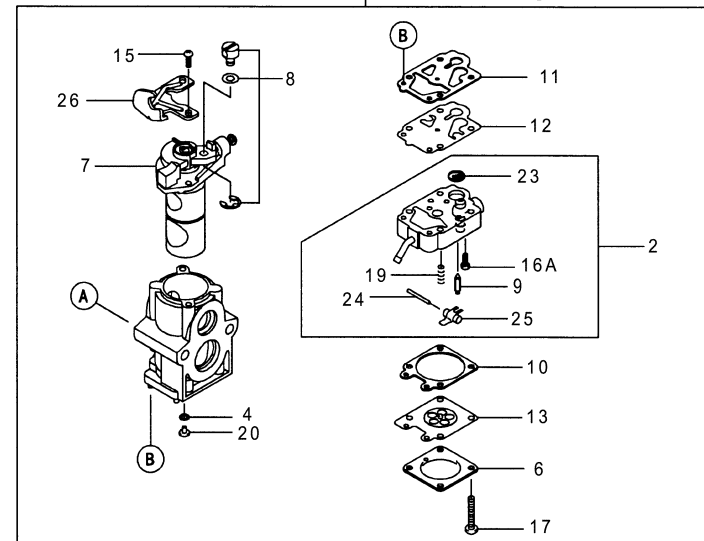

KTBL6500V

TK65D-AF70

CARBURETOR

REF NO	PART NO	DESCRIPTION	QTY	NOTES
02	TK65C02	BODY ASSY-PUMP	1	
04	TEX54DC04XA	O-RING	1	
06	TK65C06	COVER-METERING DIAPHRAGM	1	
07	TEX54C07XA	VALVE ASSY-THROTTLE	1	
07	TK65C07V	* USE TEX54C07XA *	1	
08	TF22C07	SWIVEL ASSY	1	
09	TF22C08	VALVE-INLET NEEDLE	1	
10	TK65026	*USE TK65C10*	*	
10	TK65C10	GASKET-METERING DIAPHRAGM	1	
11	TEX54C11XA	GASKET-PUMP	1	
11061A	TK65027	GASKET-PLATE	2	
11061B	TK65028	GASKET-CARBURETOR/INSULATOR	1	
12	TF22C13	DIAPHRAGM-PUMP	1	
12022	TK65029	VALVE-REED	1	
13	TH26C13Z	DIAPHRAGM ASSY-METERING	1	
14	TF22C17	SCREW-IDLE ADJUST	1	
15	TF22C19	SCREW-COLLAR THROTTLE	2	
15003	TK65C00-V	CARBURETOR ASSY	1	
16073	TK65030	INSULATOR	1	
16A	TF22C20	SCREW-METERING LEVER PIN	1	
17	TF22C18	SCREW-COVER	4	
19	TF22C21	SPRING-METERING LEVER	1	
20	TK65C20V	JET KIT # 55.5	1	
23	TF22C23	SCREEN-FUEL INLET	1	
24	TF22C24	PIN-METERING LEVER	1	
25	TF22C26	LEVER-METERING	1	
26	TK65C26	BRACKET-CABLE	1	
32085	TK65031	STOPPER	1	
92009	TF22037	SCREW 5X25	4	
92172	TK65032	SCREW-3X12	1	
CRK	TEX54XA-CRK	CARBURETOR KIT		
GDK	TEX54XA-GDK	GASKET/DIAPHRAGM KIT		

KTBL6500V

CONTROL EQUIPMENT

REF NO	PART NO	DESCRIPTION	QTY	NOTES
	TK65024	CABLE-THROTTLE (LEVER SIDE)	1	TO S/N 65069999
32099	TK65022	CASE	1	TO S/N 65069999
54012	TK65023	CABLE-THROTTLE (CARB SIDE)	1	TO S/N 65069999
54012A	TK65050	CABLE-THROTTLE (LONG)	1	FM S/N 65070001

REF NO	PART NO	DESCRIPTION	QTY	NOTES
11005	TK65001	CYLINDER-ENGINE	1	
11061	TK65002	GASKET, CYLINDER	1	
120	120S0540	BOLT-SOCKET, 5X40	4	
120A	120W0520	BOLT-SOCKET, 5X20	4	
13271	TK65003	PLATE	2	
14080	TK65004	CRANKCASE (PTO)	1	
14080A	TK65005	CRANKCASE (RECOIL)	1	
214	214B0408	SCREW 4X8	4	
92043	TF22006	PIN	2	
92045	TK65006	BEARING-BALL, 6303C3	2	
92049	TK65007	SEAL-OIL, TC 17-30-6	2	