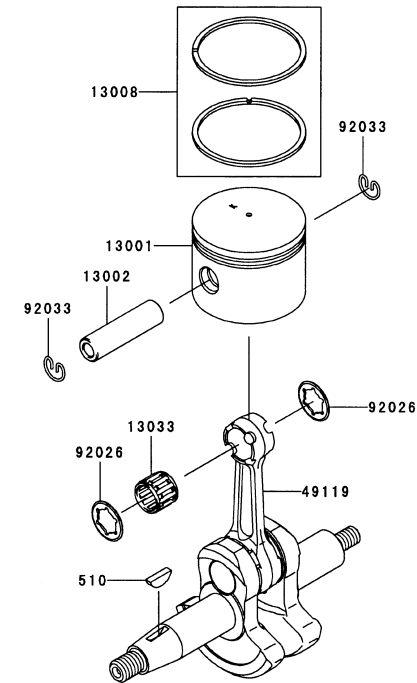

TK65D-AF70

PISTON/CRANKSHAFT

REF NO	PART NO	DESCRIPTION	QTY	NOTES
13001	TK65008	PISTON-ENGINE	1	
13002	TK65009	PIN-PISTON	1	
13008	TK65010	RING-SET-PISTON	1	
13033	TK65011	BEARING-SMALL END	1	
49119	TK65012	CRANKSHAFT ASSY	1	
510	KT30204	KEY	1	
92026	TK65013	SPACER	2	
92033	KT30208	RING-SNAP	2