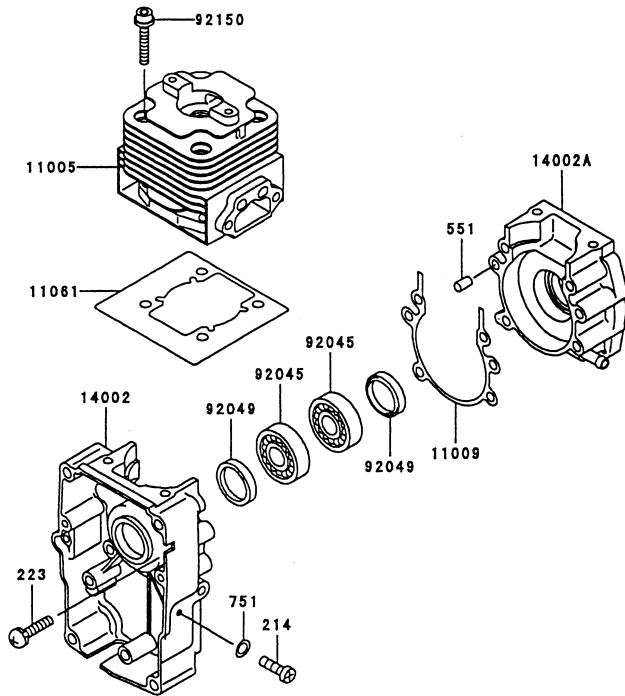

KTBL5600XP

CYLINDER/CRANKCASE

REF NO	PART NO	DESCRIPTION	QTY	NOTES
11005	TE56001XA	CYLINDER	1	
11009	11009-2521	GASKET-CRANKCASE	1	
11061	TE56002XA	GASKET-CYLINDER	1	
14002	TE56025XA	CRANKCASE	1	
14002A	TE56026XA	CRANKCASE	1	
214	214B0608	SCREW 6X8	1	
223	232B0630	SCREW 6X30	4	
551	TD24029	PIN-DOWEL	2	
751	TA51021	GASKET-DRAIN	1	
92045	BB6202	BEARING	2	
92049	KT28060	SEAL-OIL	2	
92150	TE56003X	BOLT	4