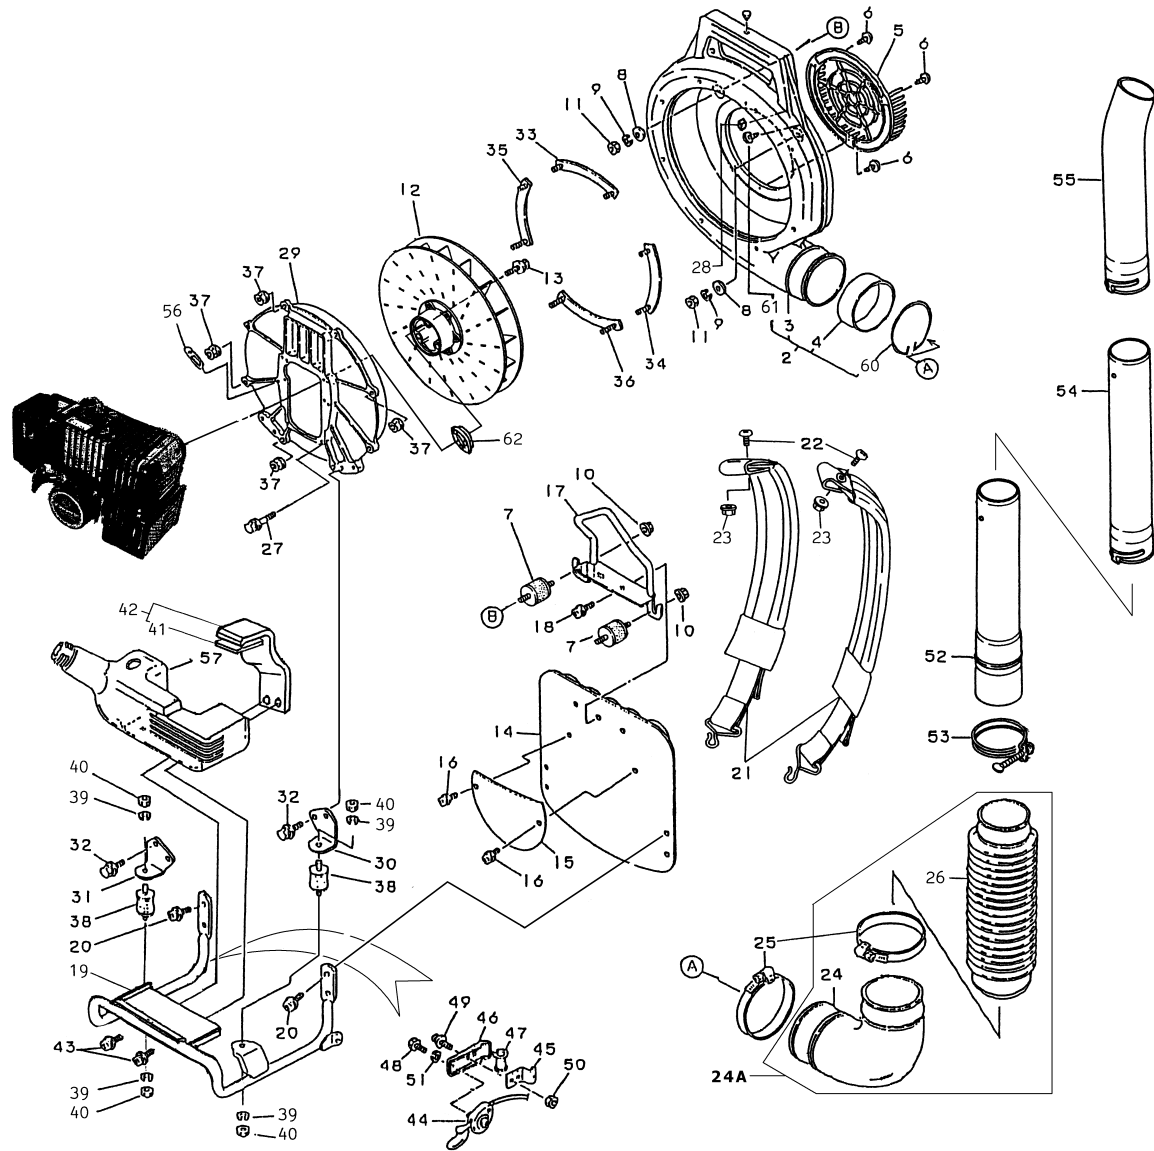

KTBL5600XP

TEX54D-AF71

BODY

KTBL5600XP

TEX54D-AF71

BODY

REF NO	PART NO	DESCRIPTION	QTY	NOTES
02	560002A	FAN CASE W/WIRE	1	
04	560004	COLLAR	1	
05	560005	SCREEN-AIR SUCTION	1	
06	560006	SCREW-TAPPING 5X12	3	
07	560007A	RUBBER CUSHION-UPPER	2	
08	560008	WASHER 6MM	2	
09	461F0600	WASHER-SPRING 6MM	4	
10	KK3032	NUT-SQUARE 6MM	2	
11	311B0600	NUT 6MM	2	
12	560012XP	FAN	1	
13	180B0635	BOLT-UPSET-WS,6X35	3	
14	560014	PAD-KNAPSACK	1	
15	560015	PLATE-CUSHION PAD	1	
16	560016	SCREW W/WASHER 5X12	2	
17	560017	FRAME-UPPER	1	
18	560016	SCREW W/WASHER 5X12	1	
19	560019XP	FRAME-LOWER	1	
20	242B0514	SCREW 5X14	4	
21	560021XP	STRAP-KNAPSACK	2	
22	KK3031	SCREW-TRUSS 6X15	2	
23	KK3032	NUT-SQUARE 6MM	2	
24	560024XP	PIPE-ELBOW	1	
24A	560024XPA	ELBOW PIPE SET		
25	560025	BAND #100	1	
26	560069XP	PIPE-FLEX	1	
27	560027X	BOLT/W/WASHER 6X45	4	
28	560075	SPONGE 30X30X30	2	
29	560029X	BASE-ENGINE	1	
30	560030A	SUPPORT-RIGHT	1	
31	560031A	SUPPORT-LEFT	1	
32	B06X14W	BOLT W/WASHER 6X14	4	

BODY

REF NO	PART NO	DESCRIPTION	QTY	NOTES
33	560033	BOLT-SETTING	1	
34	560034	BOLT-SETTING	1	
35	560035	BOLT-SETTING	1	
36	560036	BOLT-SETTING	1	
37	KK3032	NUT-SQUARE 6MM	8	
38	560038	CUSHION-RUBBER	2	
39	461F0600	WASHER-SPRING 6MM	4	
40	311B0600	NUT 6MM	4	
41	560076	CUSHION 55X35X1	1	
42	560042X	BRACKET-FUEL TANK	1	
43	B06X14W	BOLT W/WASHER 6X14	2	
44	560044A	LEVER-THROTTLE	1	
44-1	KK3040-01	SCREW	1	
44-2	KK3040-02	SPRING	1	
45	560045	BRACKET-LEVER A	1	
46	560046	BRACKET-LEVER B	1	
47	560047	SLEEVE	1	
48	180B0612	BOLT 6X12	1	
49	242B0514	SCREW 5X14	2	
50	311B0500	NUT 5MM	2	
51	461F0600	WASHER-SPRING 6MM	4	
52	560052XP	PIPE-SWIVEL	1	
53	560053	CLAMP-WIRE #83	1	
54	560054XP	PIPE-EXTENSION	2	
55	560055XP	PIPE-CURVE -XP-	1	
56	560072X	CLAMP-LEAD WIRE	1	
57	TE56039XA	TANK-FUEL	1	
60	560073	RING-SPACER	1	
61	560074X	SCREW-TAPPING 3X8	2	
62	560067XP	SPACER-FAN	1