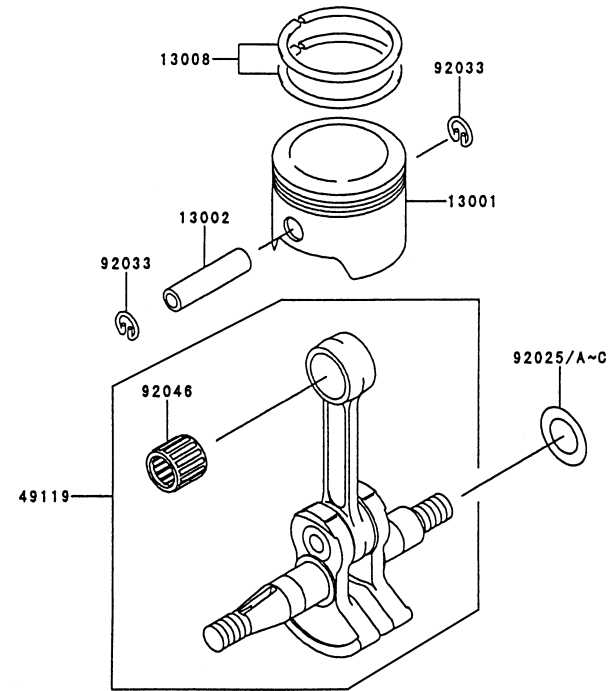

TEX54D-AF71

PISTON/CRANKSHAFT

REF NO	PART NO	DESCRIPTION	QTY	NOTES
13001	TE56018X	PISTON	1	
13002	TE56020	PIN-PISTON	1	
13008	TA51007	PISTON RING SET	1	
49119	TE56022XA	CRANKSHAFT ASSY	1	
92025/A/B/C	KT28038	SHIM A/B/C/D	AR	
92033	KT30208	RING-SNAP	2	
92046	KT30212A	BEARING-NEEDLE	1