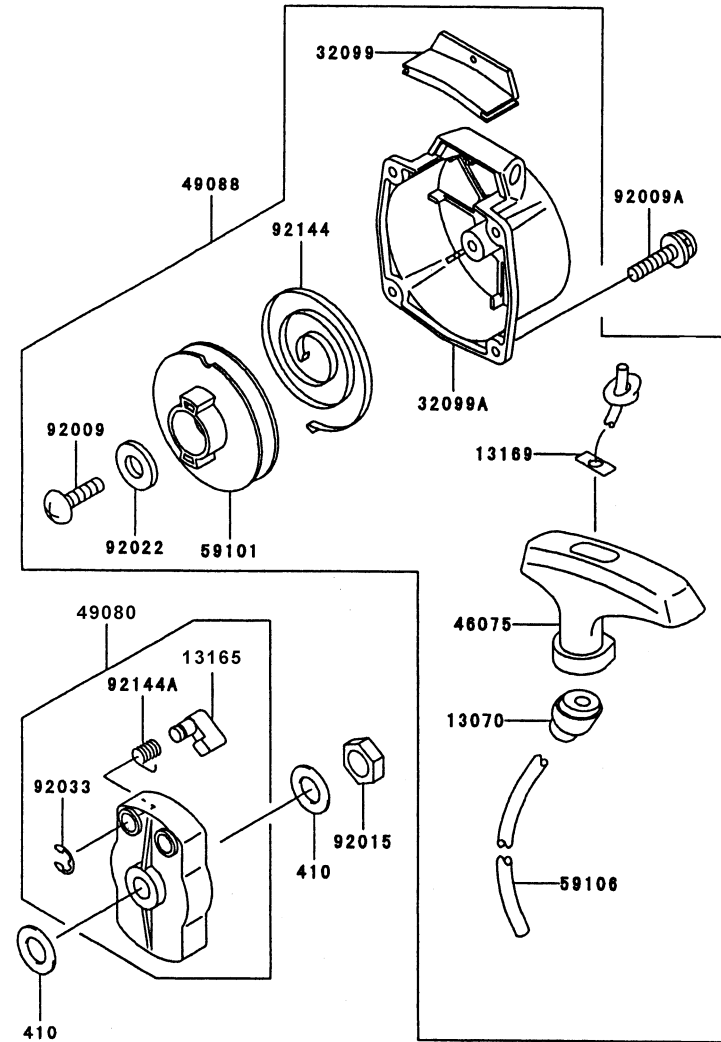

TEX54D-AF71

PISTON/CRANKSHAFT

REF NO	PART NO	DESCRIPTION	QTY	NOTES
13001	TE56018X	PISTON	1	
13002	TE56020	PIN-PISTON	1	
13008	TA51007	PISTON RING SET	1	
49119	TE56022XA	CRANKSHAFT ASSY	1	
92025/A/B/C	KT28038	SHIM A/B/C/D	AR	
92033	KT30208	RING-SNAP	2	
92046	KT30212A	BEARING-NEEDLE	1	

KTBL5600XP

TEX54D-AF71

STARTER

REF NO	PART NO	DESCRIPTION	QTY	NOTES
13070	TE56110	GUIDE-ROPE	1	
13165	TG28015	PAWL	1	
13169	TD18080-07	PLATE	1	
32099	TE56068-10	CASE-RECOIL	1	
32099A	TE56101	CASE-RECOIL	1	
410	410B1000	WASHER 10MM	2	
46075	TE56068-06	HANDLE-RECOIL	1	
49080	TE56069XA	PULLEY-STARTING	1	
49088	TE56100	RECOIL ASSY	1	
59101	TE56068-03	REEL-RECOIL	1	
59106	TE56068-05	ROPE	1	
92009	TE56068-01	SCREW-SPECIAL	1	
92009A	TE56068-11	SCREW	4	
92015	TE56074	NUT	1	
92022	TE56068-02	WASHER-SPECIAL	1	
92033	TD18084	RING-SNAP	1	
92144	TE56068-04	SPRING-RECOIL	1	
92144A	TE56071	SPRING-RECOIL	1	

BODY

REF NO	PART NO	DESCRIPTION	QTY	NOTES
33	560033	BOLT-SETTING	1	
34	560034	BOLT-SETTING	1	
35	560035	BOLT-SETTING	1	
36	560036	BOLT-SETTING	1	
37	KK3032	NUT-SQUARE 6MM	8	
38	560038	CUSHION-RUBBER	2	
39	461F0600	WASHER-SPRING 6MM	4	
40	311B0600	NUT 6MM	4	
41	560076	CUSHION 55X35X1	1	
42	560042X	BRACKET-FUEL TANK	1	
43	B06X14W	BOLT W/WASHER 6X14	2	
44	560044A	LEVER-THROTTLE	1	
44-1	KK3040-01	SCREW	1	
44-2	KK3040-02	SPRING	1	
45	560045	BRACKET-LEVER A	1	
46	560046	BRACKET-LEVER B	1	
47	560047	SLEEVE	1	
48	180B0612	BOLT 6X12	1	
49	242B0514	SCREW 5X14	2	
50	311B0500	NUT 5MM	2	
51	461F0600	WASHER-SPRING 6MM	4	
52	560052XP	PIPE-SWIVEL	1	
53	560053	CLAMP-WIRE #83	1	
54	560054XP	PIPE-EXTENSION	2	
55	560055XP	PIPE-CURVE -XP-	1	
56	560072X	CLAMP-LEAD WIRE	1	
57	TE56039XA	TANK-FUEL	1	
60	560073	RING-SPACER	1	
61	560074X	SCREW-TAPPING 3X8	2	
62	560067XP	SPACER-FAN	1	