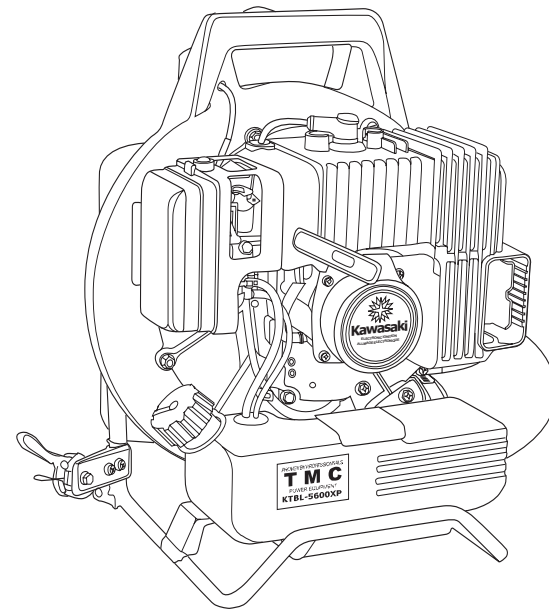

2051 Saturn Street
Monterey Park, CA 91755
323.728.7266
323.728.5304 Fax
<http://www.tmcpower.com>

PARTS CATALOG

KTBL5600XP BACKPACK BLOWER

ENGINE REFERENCE:

TEX54D-AF71 (CARB TIER II)

REV 061020

KTBL5600XP

KTBL5600XP

TEX54D-AF71

CARBURETOR

REF NO	PART NO	DESCRIPTION	QTY	NOTES
001	TF22C01	BODY ASSY-AIR PURGE	1	
002	TEX54DC02XA	BODY ASSY-PUMP	1	
006	TF22C05	COVER-PRIMER PUMP	1	
007	TEX54C07XA	VALVE ASSY-THROTTLE	1	
008	TF22C07	SWIVEL ASSY	1	
009	TF22C08	VALVE-INLET NEEDLE	1	
010	TF22C10	GASKET-METERING DIAPHRAGM	1	
011	TEX54C11XA	GASKET-PUMP	1	
012	TF22C13	DIAPHRAGM-PUMP	1	
013	TF22C14	DIAPHRAGM ASSY-METERING	1	
014	TEX54C14XA	SCREW-IDLE ADJUST	1	
015	TF22C19	SCREW-COLLAR THROTTLE	2	
016	TF22C20	SCREW-METERING LEVER PIN	1	
017	TF22C18	SCREW-COVER	4	
019	TF22C21	SPRING-METERING LEVER	1	
020	TEX54C20XA	JET-MAIN KIT	1	
023	TF22C23	SCREEN-FUEL INLET	1	
024	TF22C24	PIN-METERING LEVER	1	
025	TF22C26	LEVER-METERING	1	
026	TF22C27	BRACKET-CABLE	1	
027	TF22C28	VALVE-CHECK	1	
028	TF22C29	PRIMER-BULB	1	
11060A	TE56034XA-02	GASKET	1	
11060B	TE56034XA-03	GASKET	1	
11061A	TE56034XA-05	GASKET	1	
11061B	TE56034XP-01	GASKET	1	
120	120W0616	BOLT-SOCKET	2	
12021	TE56084	VALVE ASSY-REED	1	
13271	TE56085	PLATE	1	
15003	TEX54C00-XA	CARBURETOR ASSY	1	
233	233B0520	SCREW 5X20	3	
CRK	TEX54XA-CRK	CARBURETOR KIT		
GDK	TEX54XA-GDK	GASKET/DIAPHRAGM KIT		