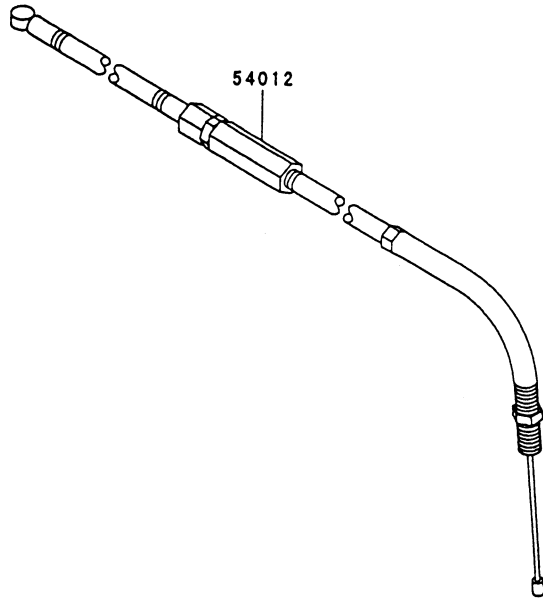

KTBL5600XP

TEX54D-AF71

CARBURETOR

REF NO	PART NO	DESCRIPTION	QTY	NOTES
001	TF22C01	BODY ASSY-AIR PURGE	1	
002	TEX54DC02XA	BODY ASSY-PUMP	1	
006	TF22C05	COVER-PRIMER PUMP	1	
007	TEX54C07XA	VALVE ASSY-THROTTLE	1	
008	TF22C07	SWIVEL ASSY	1	
009	TF22C08	VALVE-INLET NEEDLE	1	
010	TF22C10	GASKET-METERING DIAPHRAGM	1	
011	TEX54C11XA	GASKET-PUMP	1	
012	TF22C13	DIAPHRAGM-PUMP	1	
013	TF22C14	DIAPHRAGM ASSY-METERING	1	
014	TEX54C14XA	SCREW-IDLE ADJUST	1	
015	TF22C19	SCREW-COLLAR THROTTLE	2	
016	TF22C20	SCREW-METERING LEVER PIN	1	
017	TF22C18	SCREW-COVER	4	
019	TF22C21	SPRING-METERING LEVER	1	
020	TEX54C20XA	JET-MAIN KIT	1	
023	TF22C23	SCREEN-FUEL INLET	1	
024	TF22C24	PIN-METERING LEVER	1	
025	TF22C26	LEVER-METERING	1	
026	TF22C27	BRACKET-CABLE	1	
027	TF22C28	VALVE-CHECK	1	
028	TF22C29	PRIMER-BULB	1	
11060A	TE56034XA-02	GASKET	1	
11060B	TE56034XA-03	GASKET	1	
11061A	TE56034XA-05	GASKET	1	
11061B	TE56034XP-01	GASKET	1	
120	120W0616	BOLT-SOCKET	2	
12021	TE56084	VALVE ASSY-REED	1	
13271	TE56085	PLATE	1	
15003	TEX54C00-XA	CARBURETOR ASSY	1	
233	233B0520	SCREW 5X20	3	
CRK	TEX54XA-CRK	CARBURETOR KIT		
GDK	TEX54XA-GDK	GASKET/DIAPHRAGM KIT		

KTBL5600XP

CONTROL EQUIPMENT

REF NO	PART NO	DESCRIPTION	QTY	NOTES
54012	TE56118	CABLE-THROTTLE	1	

TEX54D-AF71

COOLING EQUIPMENT

REF NO	PART NO	DESCRIPTION	QTY	NOTES
16073	TH23009	INSULATOR	2	
49089	TE56081	SHROUD-ENGINE	1	
49089A	TE56106	SHROUD-ENGINE	1	
92002	TF22042	BOLT	2	
92009	TE56082	SCREW	1	
92022	KT125824	WASHER-TANK	2	
92200	TG25110	WASHER 5.5X23.8X2.0	*	
92200A	TH26049	WASHER	2	

TEX54D-AF71

ELECTRICAL

REF NO	PART NO	DESCRIPTION	QTY	NOTES
14024	TE56067X	COVER	1	
180	180B0520	BOLT 5X20	2	
21050	TE56054XA	FLYWHEEL	1	
21130/21169	KT12048	PLUG CAP ASSY	1	
21171	TE56055XA	COIL-IGNITION	1	
314	314R1000	NUT 10MM	1	
92022	TE56061	WASHER	1	
92038	TE56059	KEY	1	
92059	TE56063	TUBE	1	
92070	BPMR7A	SPARK PLUG-NGK	1	
92071	TA51033	GROMMET	1	
92071A	TE56083	GROMMET	1	