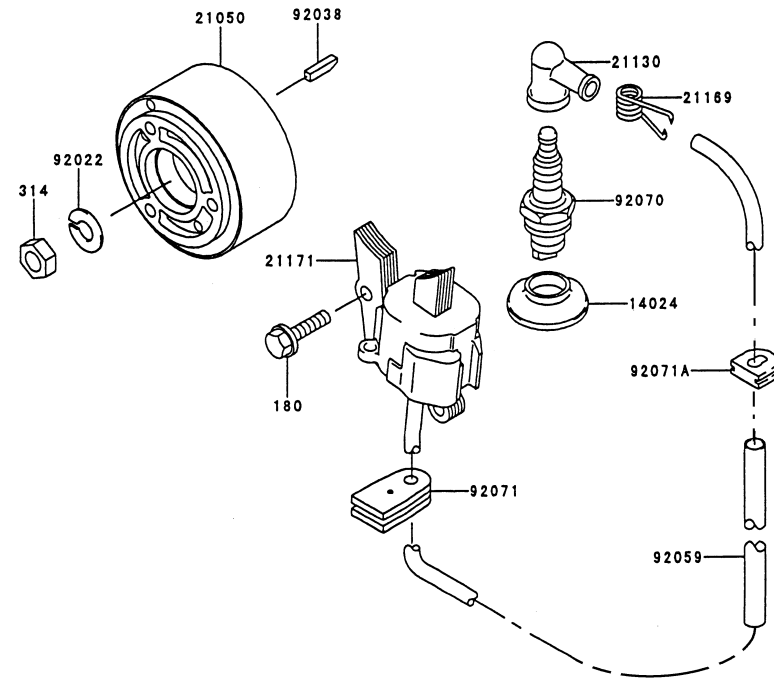

TEX54D-AF71

ELECTRICAL

REF NO	PART NO	DESCRIPTION	QTY	NOTES
14024	TE56067X	COVER	1	
180	180B0520	BOLT 5X20	2	
21050	TE56054XA	FLYWHEEL	1	
21130/21169	KT12048	PLUG CAP ASSY	1	
21171	TE56055XA	COIL-IGNITION	1	
314	314R1000	NUT 10MM	1	
92022	TE56061	WASHER	1	
92038	TE56059	KEY	1	
92059	TE56063	TUBE	1	
92070	BPMR7A	SPARK PLUG-NGK	1	
92071	TA51033	GROMMET	1	
92071A	TE56083	GROMMET	1