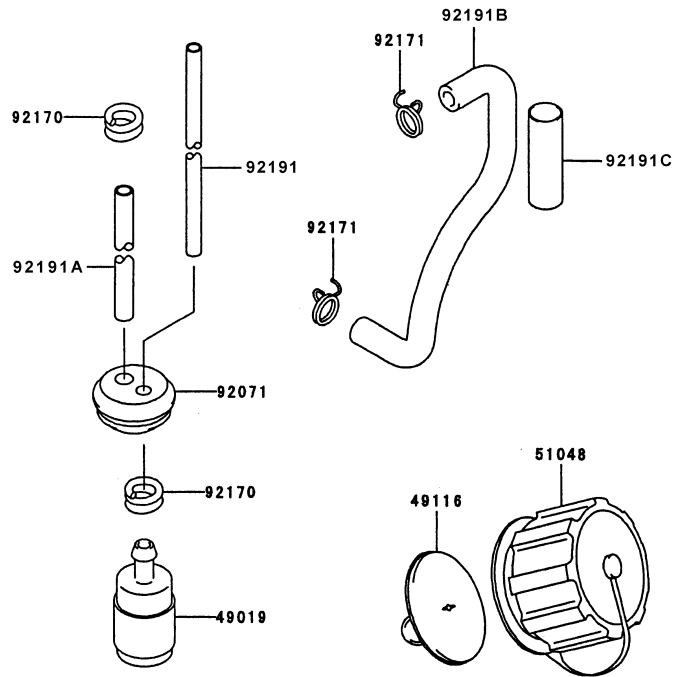

KTBL5600XP

FUEL TANK/FUEL VALVE

REF NO	PART NO	DESCRIPTION	QTY	NOTES
TE56039XA	TANK-FUEL		1	
49019	TEX54C22XA	FILTER-FUEL	1	
49116	KT125819	BREATHER	1	
51048	TG34040	CAP ASSY-TANK	1	
92071	TG34042	GROMMET-FUEL TANK	1	
92170	TG34043	CLAMP-FUEL FILTER	2	
92171	TH26040	CLAMP	2	
92191	TE56119	TUBE 3X5X300	1	
92191A	TE56120	TUBE 3X6X160	1	
92191B	TE56098XA	TUBE	1	
92191C	TE56099XA	TUBE 10X11X35	1