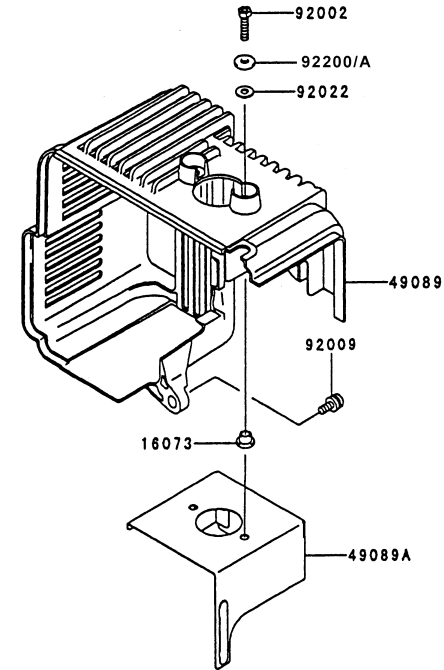

KTBL5600XP

TEX54D-AF71

CARBURETOR

REF NO	PART NO	DESCRIPTION	QTY	NOTES
001	TF22C01	BODY ASSY-AIR PURGE	1	
002	TEX54DC02XA	BODY ASSY-PUMP	1	
006	TF22C05	COVER-PRIMER PUMP	1	
007	TEX54C07XA	VALVE ASSY-THROTTLE	1	
008	TF22C07	SWIVEL ASSY	1	
009	TF22C08	VALVE-INLET NEEDLE	1	
010	TF22C10	GASKET-METERING DIAPHRAGM	1	
011	TEX54C11XA	GASKET-PUMP	1	
012	TF22C13	DIAPHRAGM-PUMP	1	
013	TF22C14	DIAPHRAGM ASSY-METERING	1	
014	TEX54C14XA	SCREW-IDLE ADJUST	1	
015	TF22C19	SCREW-COLLAR THROTTLE	2	
016	TF22C20	SCREW-METERING LEVER PIN	1	
017	TF22C18	SCREW-COVER	4	
019	TF22C21	SPRING-METERING LEVER	1	
020	TEX54C20XA	JET-MAIN KIT	1	
023	TF22C23	SCREEN-FUEL INLET	1	
024	TF22C24	PIN-METERING LEVER	1	
025	TF22C26	LEVER-METERING	1	
026	TF22C27	BRACKET-CABLE	1	
027	TF22C28	VALVE-CHECK	1	
028	TF22C29	PRIMER-BULB	1	
11060A	TE56034XA-02	GASKET	1	
11060B	TE56034XA-03	GASKET	1	
11061A	TE56034XA-05	GASKET	1	
11061B	TE56034XP-01	GASKET	1	
120	120W0616	BOLT-SOCKET	2	
12021	TE56084	VALVE ASSY-REED	1	
13271	TE56085	PLATE	1	
15003	TEX54C00-XA	CARBURETOR ASSY	1	
233	233B0520	SCREW 5X20	3	
CRK	TEX54XA-CRK	CARBURETOR KIT		
GDK	TEX54XA-GDK	GASKET/DIAPHRAGM KIT		

KTBL5600XP

CONTROL EQUIPMENT

REF NO	PART NO	DESCRIPTION	QTY	NOTES
54012	TE56118	CABLE-THROTTLE	1	

TEX54D-AF71

COOLING EQUIPMENT

REF NO	PART NO	DESCRIPTION	QTY	NOTES
16073	TH23009	INSULATOR	2	
49089	TE56081	SHROUD-ENGINE	1	
49089A	TE56106	SHROUD-ENGINE	1	
92002	TF22042	BOLT	2	
92009	TE56082	SCREW	1	
92022	KT125824	WASHER-TANK	2	
92200	TG25110	WASHER 5.5X23.8X2.0	*	
92200A	TH26049	WASHER	2	