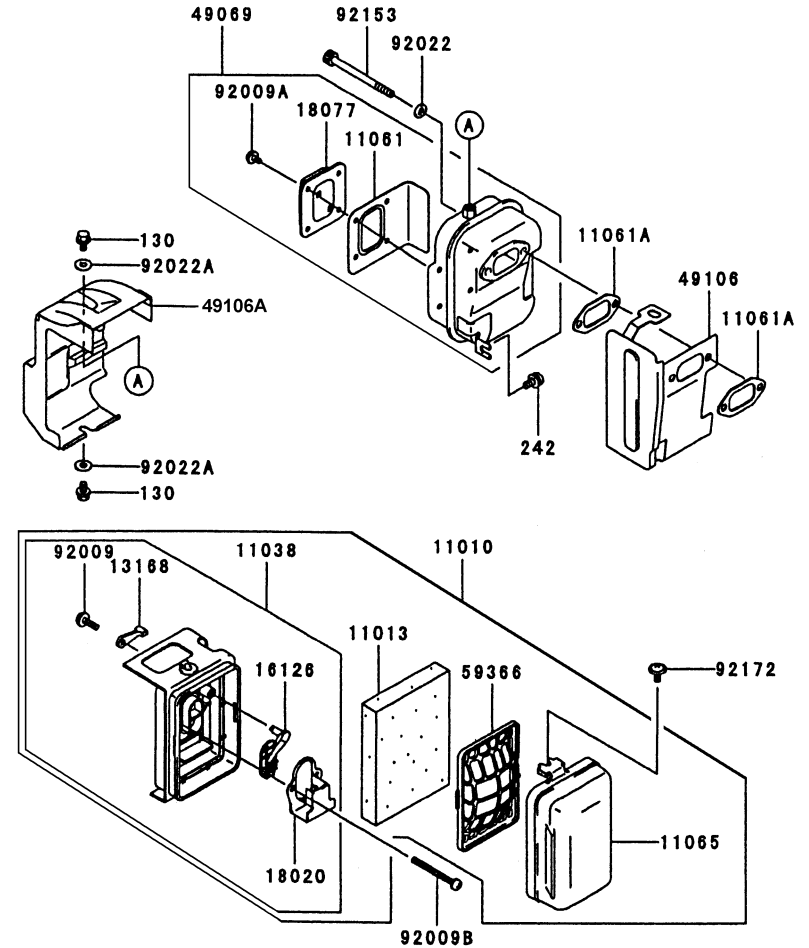

KTBL5600XP

TEX54D-AF71

CARBURETOR

REF NO	PART NO	DESCRIPTION	QTY	NOTES
001	TF22C01	BODY ASSY-AIR PURGE	1	
002	TEX54DC02XA	BODY ASSY-PUMP	1	
006	TF22C05	COVER-PRIMER PUMP	1	
007	TEX54C07XA	VALVE ASSY-THROTTLE	1	
008	TF22C07	SWIVEL ASSY	1	
009	TF22C08	VALVE-INLET NEEDLE	1	
010	TF22C10	GASKET-METERING DIAPHRAGM	1	
011	TEX54C11XA	GASKET-PUMP	1	
012	TF22C13	DIAPHRAGM-PUMP	1	
013	TF22C14	DIAPHRAGM ASSY-METERING	1	
014	TEX54C14XA	SCREW-IDLE ADJUST	1	
015	TF22C19	SCREW-COLLAR THROTTLE	2	
016	TF22C20	SCREW-METERING LEVER PIN	1	
017	TF22C18	SCREW-COVER	4	
019	TF22C21	SPRING-METERING LEVER	1	
020	TEX54C20XA	JET-MAIN KIT	1	
023	TF22C23	SCREEN-FUEL INLET	1	
024	TF22C24	PIN-METERING LEVER	1	
025	TF22C26	LEVER-METERING	1	
026	TF22C27	BRACKET-CABLE	1	
027	TF22C28	VALVE-CHECK	1	
028	TF22C29	PRIMER-BULB	1	
11060A	TE56034XA-02	GASKET	1	
11060B	TE56034XA-03	GASKET	1	
11061A	TE56034XA-05	GASKET	1	
11061B	TE56034XP-01	GASKET	1	
120	120W0616	BOLT-SOCKET	2	
12021	TE56084	VALVE ASSY-REED	1	
13271	TE56085	PLATE	1	
15003	TEX54C00-XA	CARBURETOR ASSY	1	
233	233B0520	SCREW 5X20	3	
CRK	TEX54XA-CRK	CARBURETOR KIT		
GDK	TEX54XA-GDK	GASKET/DIAPHRAGM KIT		