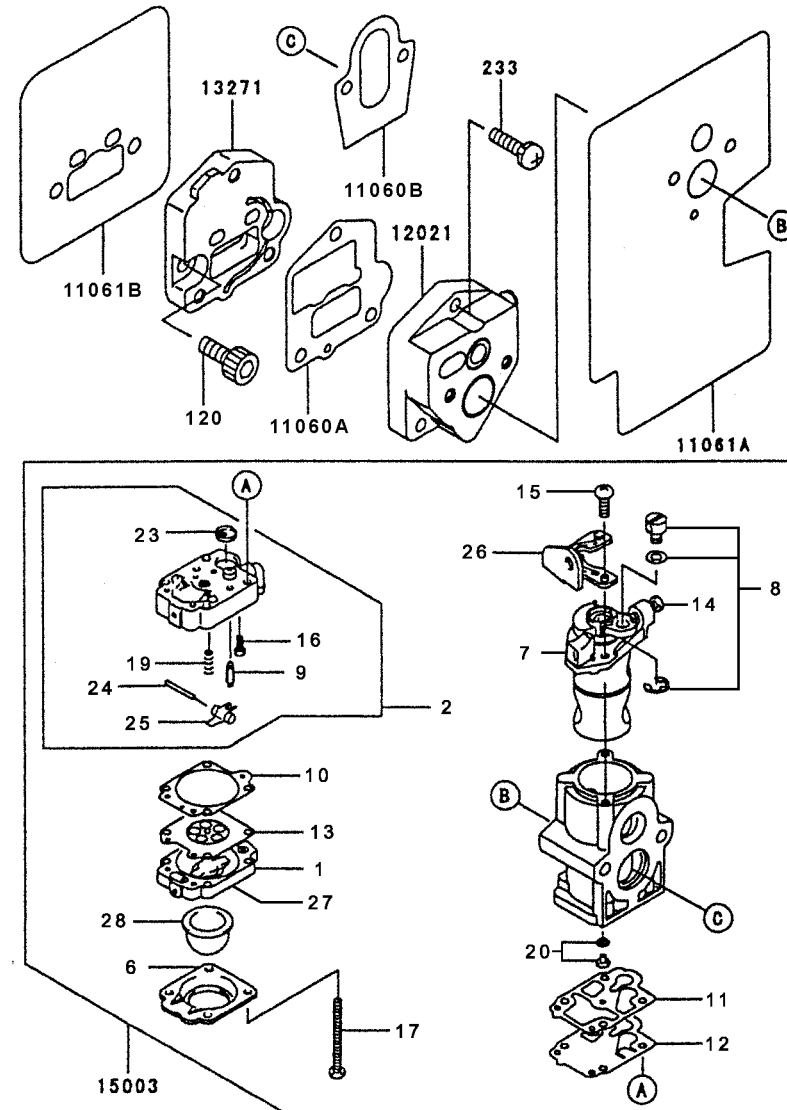

KTBL5600XP

TEX54D-AF71

CARBURETOR

REF NO	PART NO	DESCRIPTION	QTY	NOTES
001	TF22C01	BODY ASSY-AIR PURGE	1	
002	TEX54DC02XA	BODY ASSY-PUMP	1	
006	TF22C05	COVER-PRIMER PUMP	1	
007	TEX54C07XA	VALVE ASSY-THROTTLE	1	
008	TF22C07	SWIVEL ASSY	1	
009	TF22C08	VALVE-INLET NEEDLE	1	
010	TF22C10	GASKET-METERING DIAPHRAGM	1	
011	TEX54C11XA	GASKET-PUMP	1	
012	TF22C13	DIAPHRAGM-PUMP	1	
013	TF22C14	DIAPHRAGM ASSY-METERING	1	
014	TEX54C14XA	SCREW-IDLE ADJUST	1	
015	TF22C19	SCREW-COLLAR THROTTLE	2	
016	TF22C20	SCREW-METERING LEVER PIN	1	
017	TF22C18	SCREW-COVER	4	
019	TF22C21	SPRING-METERING LEVER	1	
020	TEX54C20XA	JET-MAIN KIT	1	
023	TF22C23	SCREEN-FUEL INLET	1	
024	TF22C24	PIN-METERING LEVER	1	
025	TF22C26	LEVER-METERING	1	
026	TF22C27	BRACKET-CABLE	1	
027	TF22C28	VALVE-CHECK	1	
028	TF22C29	PRIMER-BULB	1	
11060A	TE56034XA-02	GASKET	1	
11060B	TE56034XA-03	GASKET	1	
11061A	TE56034XA-05	GASKET	1	
11061B	TE56034XP-01	GASKET	1	
120	120W0616	BOLT-SOCKET	2	
12021	TE56084	VALVE ASSY-REED	1	
13271	TE56085	PLATE	1	
15003	TEX54C00-XA	CARBURETOR ASSY	1	
233	233B0520	SCREW 5X20	3	
CRK	TEX54XA-CRK	CARBURETOR KIT		
GDK	TEX54XA-GDK	GASKET/DIAPHRAGM KIT		