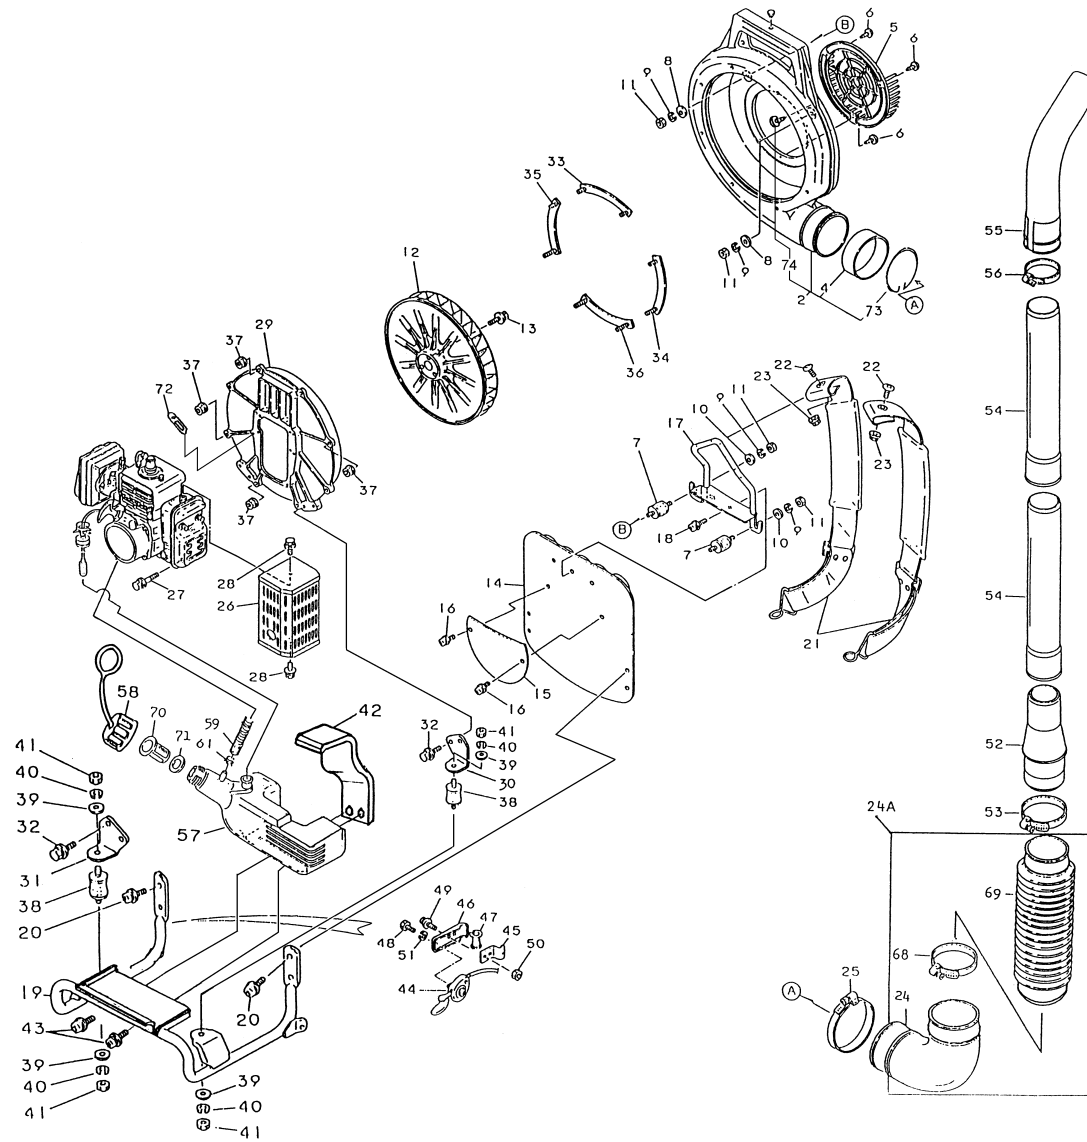

KTBL5600X

BODY

TEX54M-F70

KTBL5600X

TEX54M-F70

BODY

REF NO	PART NO	DESCRIPTION	QTY	NOTES
02	560002A	FAN CASE W/WIRE	1	
04	560004	COLLAR	1	
05	560005	SCREEN-AIR SUCTION	1	
06	560006	SCREW-TAPPING 5X12	3	
07	560007	RUBBER CUSHION-UPPER	2	
08	560008	WASHER 6MM	2	
09	461F0600	WASHER-SPRING 6MM	4	
10	KK3032	NUT-SQUARE 6MM	4	
11	311B0600	NUT 6MM	2	
12	560012A	FAN	1	
13	B06X30W	BOLT W/WASHERS 6X30	3	
14	560014	PAD-KNAPSACK	1	
15	560015	PLATE-CUSHION PAD	1	
16	560016	SCREW W/WASHER 5X12	2	
17	560017	FRAME-UPPER	1	
18	560016	SCREW W/WASHER 5X12	1	
19	560019X	FRAME-LOWER	1	
20	242B0514	SCREW 5X14	4	
21	560021	STRAP-KNAPSACK	2	
22	KK3031	SCREW-TRUSS 6X15	2	
23	KK3032	NUT-SQUARE 6MM	2	
24	560024	PIPE-ELBOW	1	
24A	560024A	ELBOW PIPE SET		
25	560025	BAND #100	1	
26	560026	COVER-MUFFLER	1	
27	B06X30W	BOLT W/WASHERS 6X30	1	
28	B06X10W	BOLT W/WASHERS 6X10	2	
29	560029X	BASE-ENGINE	1	
30	560030A	SUPPORT-RIGHT	1	
31	560031A	SUPPORT-LEFT	1	
32	B06X14W	BOLT W/WASHER 6X14	4	
33	560033	BOLT-SETTING	1	
34	560034	BOLT-SETTING	1	
35	560035	BOLT-SETTING	1	
36	560036	BOLT-SETTING	1	

BODY

REF NO	PART NO	DESCRIPTION	QTY	NOTES
37	KK3032	NUT-SQUARE 6MM	8	
38	560038	CUSHION-RUBBER	2	
39	FW006	WASHER 6MM	4	
40	461F0600	WASHER-SPRING 6MM	4	
41	311B0600	NUT 6MM	4	
42	560042X	BRACKET-FUEL TANK	1	
43	B06X14W	BOLT W/WASHER 6X14	2	
44	560044	LEVER-THROTTLE	1	
44-1	KK3040-01	SCREW	1	
44-2	KK3040-02	SPRING	1	
45	560045	BRACKET-LEVER A	1	
46	560046	BRACKET-LEVER B	1	
47	560047	SLEEVE	1	
48	112G0612	BOLT 6X12	1	
49	242B0514	SCREW 5X14	1	
50	311B0500	NUT 5MM	1	
51	461F0600	WASHER-SPRING 6MM	4	
52	560052A	PIPE-SWIVEL	1	
53	560053	CLAMP-WIRE #83	1	
54	560054	PIPE-EXTENSION	2	
55	560055	PIPE-CURVED	1	
56	560056	CLAMP-CURVED PIPE	1	
57	TE56039X	TANK-FUEL	1	
58	TE56050XN	CAP-TANK	1	
59	560060	PIPE-RETURN 7X11X70	1	
61	560061	BAND-RETURN #11	2	
68	550131	CLAMP-FLEX HOSE B	1	
69	560069A	PIPE-FLEX	1	
70	KT17059	STRAINER	1	
71	560071	PACKING	1	
72	560072X	CLAMP-LEAD WIRE	1	
73	560073	RING-SPACER	1	
74	560074X	SCREW-TAPPING 3X8	1	
N/S	560067X	SPACER-FAN	A/R