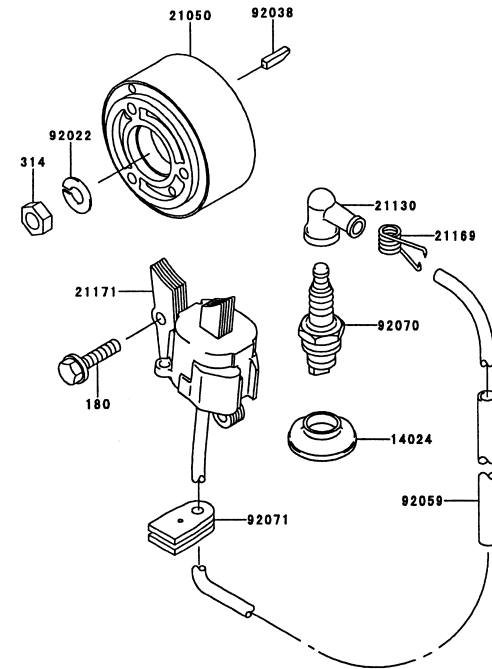

## COOLING EQUIPMENT

REF NO	PART NO	DESCRIPTION	QTY	NOTES
186	130P0510	BOLT-FLANGED	2	
49089	TE56076X	SHROUD-ENGINE	1	

## ELECTRICAL EQUIPMENT

REF NO	PART NO	DESCRIPTION	QTY	NOTES
14024	TE56067X	COVER	1	
180	180B0520	BOLT 5X20	1	
21050	TE56054X	FLYWHEEL	1	
21130/21169	KT12048	PLUG CAP ASSY	1	
21171	TE56055X	COIL-IGNITION	1	
314	314R1000	NUT 10MM	1	
92022	TE56061	WASHER	1	
92038	TE56059	KEY	1	
92059	TE56063	TUBE	1	
92070	BPMR7A	SPARK PLUG-NGK	1	
92071	TA51033	GROMMET	1	