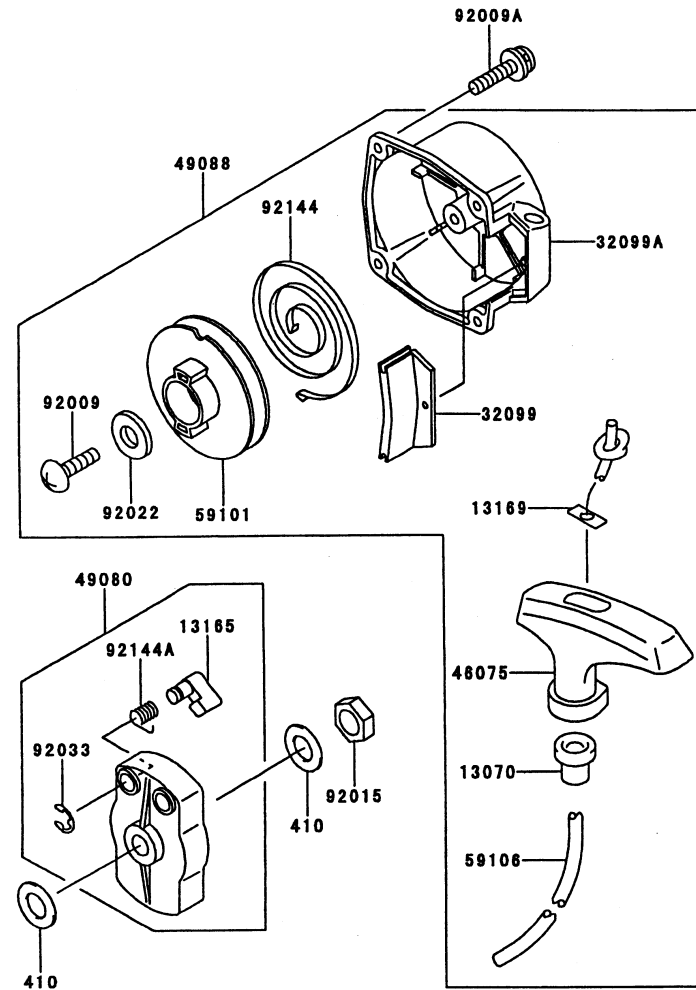

## ELECTRICAL EQUIPMENT

REF NO	PART NO	DESCRIPTION	QTY	NOTES
14024	TE56067X	COVER	1	
180	180B0520	BOLT 5X20	1	
21050	TE56054X	FLYWHEEL	1	
21130/21169	KT12048	PLUG CAP ASSY	1	
21171	TE56055X	COIL-IGNITION	1	
314	314R1000	NUT 10MM	1	
92022	TE56061	WASHER	1	
92038	TE56059	KEY	1	
92059	TE56063	TUBE	1	
92070	BPMR7A	SPARK PLUG-NGK	1	
92071	TA51033	GROMMET	1	

## PISTON/CRANKSHAFT

REF NO	PART NO	DESCRIPTION	QTY	NOTES
13001	TE56018X	PISTON	1	
13002	TE56020	PIN-PISTON	1	
13008	TA51007	PISTON RING SET	1	
49119	TE56022XA	CRANKSHAFT ASSY	1	
92025/A-C	KT28038	SHIM A/B/C/D	A/R	
92033	KT30208	RING-SNAP	2	
92046	KT30212A	BEARING-NEEDLE	1	

## STARTER

REF NO	PART NO	DESCRIPTION	QTY	NOTES
13070	TE56068-07	GUIDE-ROPE	1	
13165	TE56070	PAWL-RECOIL	1	
13169	TD18080-07	PLATE	1	
32099	TE56068-10	CASE-RECOIL	1	
32099A	TE56101	CASE-RECOIL	1	
410	410B1000	WASHER 10MM	2	
46075	TE56068-06	HANDLE-RECOIL	1	
49080	TE56069	PULLEY	1	
49088	TE56100	RECOIL ASSY	1	
59101	TE56068-03	REEL-RECOIL	1	
59106	TE56068-05	ROPE	1	
92009	TE56068-01	SCREW-SPECIAL	1	
92009A	TE56068-11	SCREW	4	
92015	TE56074	NUT	1	
92022	TE56068-02	WASHER-SPECIAL	1	
92033	TD18084	RING-SNAP	1	
92144	TE56068-04	SPRING-RECOIL	1	
92144A	TE56071	SPRING-RECOIL	1	