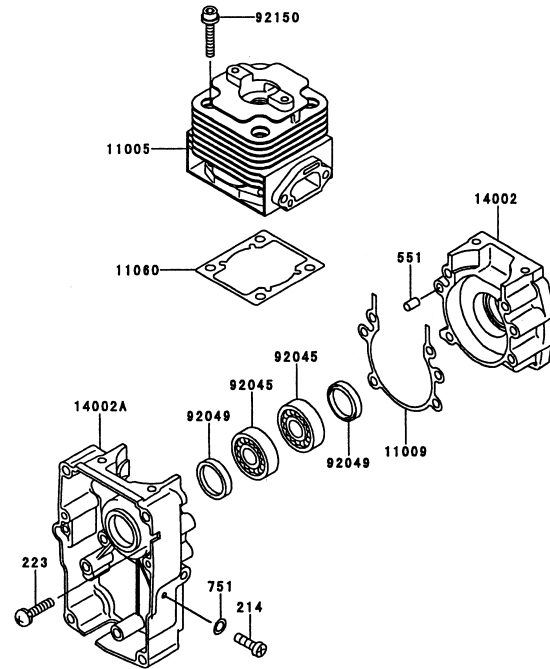

KTBL5600X

TEX54M-F70

CYLINDER/CRANKCASE

REF NO	PART NO	DESCRIPTION	QTY	NOTES
11005	TE56001X	CYLINDER	1	
11009	11009-2521	GASKET-CRANKCASE	1	
11060	TE56002X	GASKET-CYLINDER	1	
14002	TE56025X	CRANKCASE	1	
14002A	TE56026X	CRANKCASE	1	
214	214B0608	SCREW 6X8	1	
223	223B0630	SCREW 6X30	2	
551	TD24029	PIN-DOWEL	1	
751	TA51021	GASKET-DRAIN	1	
92045	BB6202	BEARING	2	
92049	KT28060	SEAL-OIL	2	
92150	TE56003X	BOLT	4