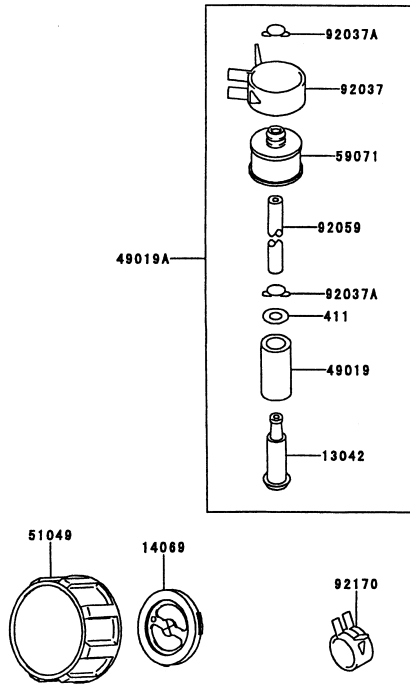

KTBL5600X

TEX54M-F70

FUEL TANK/FUEL VALVE

REF NO	PART NO	DESCRIPTION	QTY	NOTES
	TE56039X	TANK-FUEL	1	
13042	KT125830	WEIGHT	1	
14069	TE56051	BREATHER	1	
411	411S0500	WASHER 5MM	1	
49019	KT125829	FILTER-FUEL	1	
49019A	TE56040	FUEL FILTER ASSY	1	
51048	TE56050XN	CAP-TANK	1	
59071	TE56044	JOINT	1	
92037	TE56045	CLAMP	1	
92037A	TE56047	CLIP	1	
92059	TE56046	TUBE	1	
92170	TE56049X	CLAMP	1