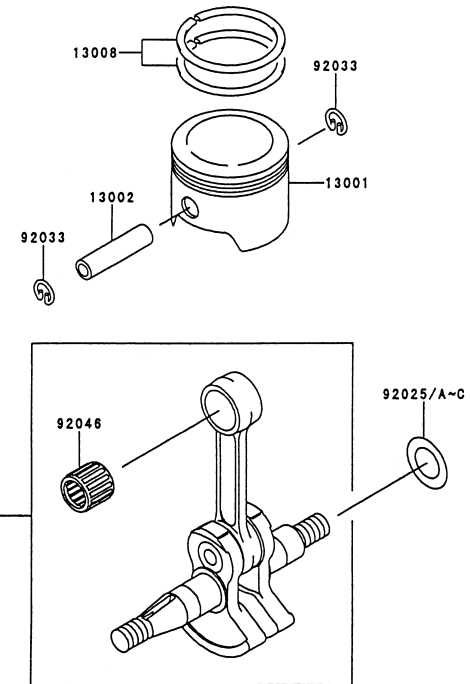

PISTON/CRANKSHAFT

REF NO	PART NO	DESCRIPTION	QTY	NOTES
13001	TE56018X	PISTON	1	
13002	TE56020	PIN-PISTON	1	
13008	TA51007	PISTON RING SET	1	
49119	TE56022XA	CRANKSHAFT ASSY	1	
92025/A-C	KT28038	SHIM A/B/C/D	A/R	
92033	KT30208	RING-SNAP	2	
92046	KT30212A	BEARING-NEEDLE	1