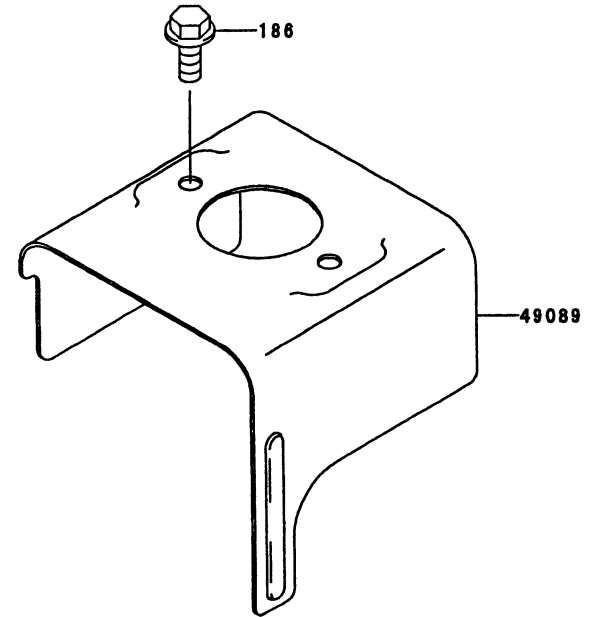

COOLING EQUIPMENT

REF NO	PART NO	DESCRIPTION	QTY	NOTES
186	130P0510	BOLT-FLANGED	2	
49089	TE56076X	SHROUD-ENGINE	1