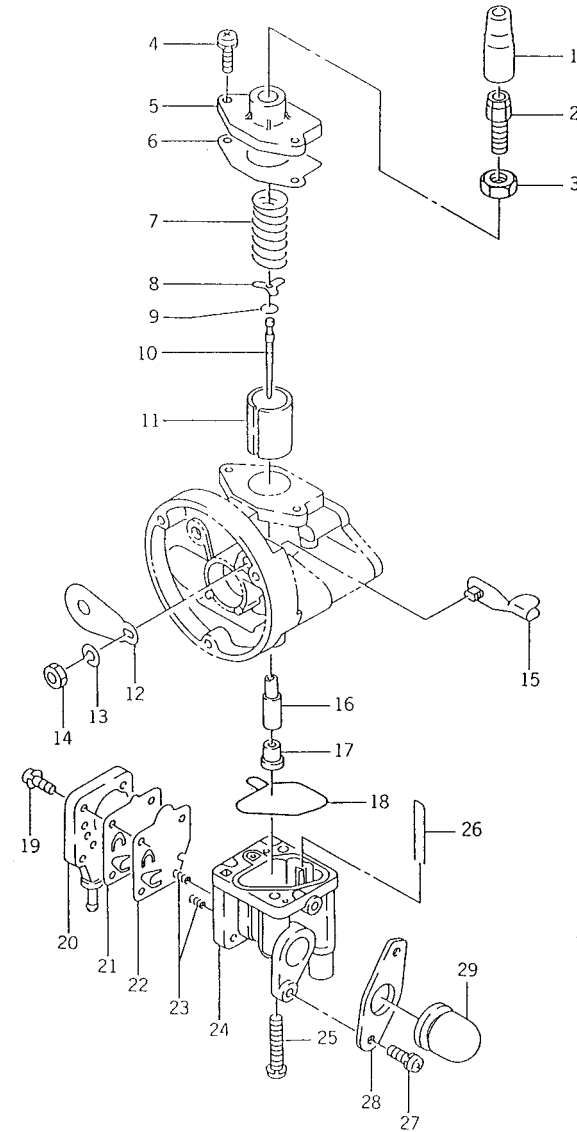

## ENGINE

REF NO	PART NO	DESCRIPTION	QTY	NOTES
41	KT125830	WEIGHT	1	
42	KT125829	FILTER-FUEL	1	
43	411B0500	WASHER 5MM	1	
44	TE56044	JOINT	1	
45	TE56045	CLAMP	1	
46	TE56046	TUBE	1	
47	TE56047	CLIP	2	
48	560059A	PIPE-RETURN 7X11X90	1	
49	560061	BAND-RETURN #11	2	
50	TE56050	CAP-TANK	1	
51	TE56051	BREATHER	2	
52	TE56052	WIRE-LEAD	1	
53	TE56053	CABLE-THROTTLE	1	
53A	TE56053I	CABLE-THROTTLE (IRVINE)		
54	TE56054	FLYWHEEL	1	
55	TE56055	COIL-IGNITION	1	
56	KT12M011B	IGNITER-FLAT TERMINAL	1	
57	214B0408	SCREW 4X8	2	
58	180B0520	BOLT 5X20	1	
59	TE56059	KEY	1	
60	314N1000	NUT 10MM	1	
61	TE56061	WASHER	1	
62	TA51033	GROMMET	1	
63	TE56063	TUBE	1	
64	BM7	SPARK PLUG-NGK	1	
65/66	KT12048	PLUG CAP ASSY	1	
67	TE56067	COVER-PLUG CAP	1	
68	TE56100	RECOIL ASSY	1	
69	TE56069	PULLEY	1	
70	TE56070	PAWL-RECOIL	1	
71	TE56071	SPRING-RECOIL	1	
72	TD18084	RING-SNAP	1	
73	242B0416	SCREW 4X16	4	
74	TE56074	NUT	1	
75	410B1000	WASHER 10MM	2	
76	TE56076	SHROUD-ENGINE	1	
77	186B0610	BOLT 6X10	2	
78	TE56078	LABEL-INSTRUCTION	1	
79	TE56079	LABEL-BRAND	1	
80	TE56080	LABEL-PRODUCT	1	

## CARBURETOR

REF NO	PART NO	DESCRIPTION	QTY	NOTES
	TE56034	CARBURETOR ASSY	1	
01	TD18033-01	CAP	1	
02	TA51054-24	ADJUSTER-CABLE	1	
03	TA51054-25	NUT-CABLE ADJUSTER	1	
04	232B0412	SCREW 4X12	2	
05	TA51054-01	CAP-BODY	1	
06	TA51054-02	GASKET	1	
07	TA51054-04	SPRING-THROTTLE	1	
08	TA51054-05	RETAINER-SPRING	1	
09	KT12C08	E-RING	1	
10	TE56034-10	NEEDLE-JET	1	
11	TA51054-03	VALVE-THROTTLE	1	
12	TE56034-12	VALVE-CHOKE	1	
13	KT12C40	WASHER-CHOKE	1	
14	KT12C39	NUT-CHOKE	1	
15	TE56034-15	LEVER-CHOKE	1	
16	TE56034-16	JET-NEEDLE	1	
17	TE56034-17	JET-MAIN	1	
18	TE56034-18	GASKET	1	
19	TD33052-22	SCREW 3X10	4	
20	TD33052-20	COVER-PUMP	1	
21	TD33052-19	DIAPHRAGM-PUMP	1	
22	TD24035-18	GASKET	1	
23	TE56034-23	SPRING	2	
24	TE56034-24	CHAMBER-FLOAT	1	
25	232B0430	SCREW 4X30	2	
26	TE56034-26	WIRE	1	
27	TE56034-27	SCREW	2	
28	TE56034-28	PLATE	1	
29	TE56034-29	CAP	1	
CRK	TE56CRK	CARBURETOR KIT	1	