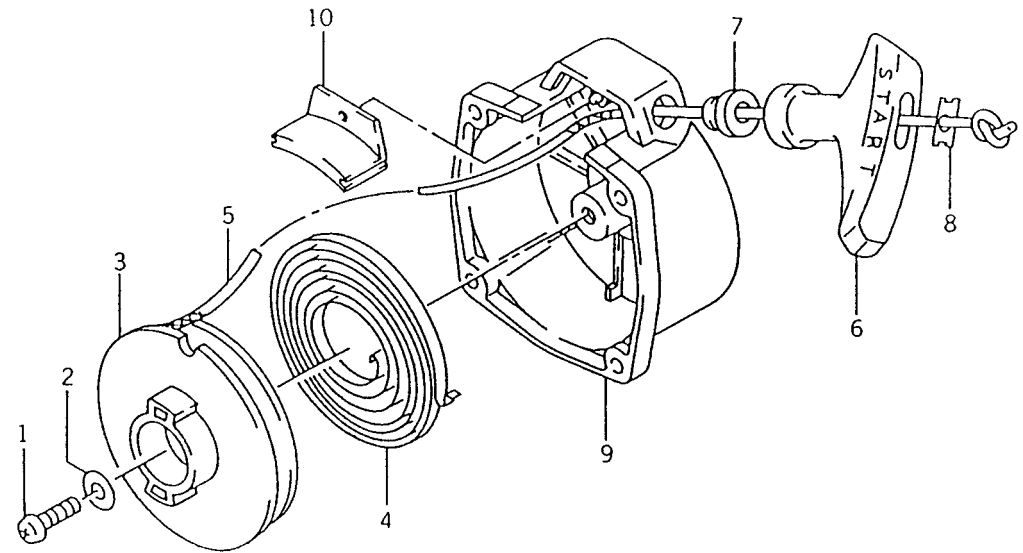

KTBL5600A

TE056M-F70

STARTER

REF NO	PART NO	DESCRIPTION	QTY	NOTES
	TE56100	RECOIL ASSY	1	
01	TE56068-01	SCREW-SPECIAL	1	
02	TE56068-02	WASHER-SPECIAL	1	
03	TE56068-03	REEL-RECOIL	1	
04	TE56068-04	SPRING-RECOIL	1	
05	TE56068-05	ROPE	1	
06	TE56068-06	HANDLE-RECOIL	1	
07	TE56068-07	GUIDE-ROPE	1	
08	TD18080-07	PLATE	1	
09	TE56101	CASE-RECOIL	1	
10	TE56068-10	CASE-RECOIL	1