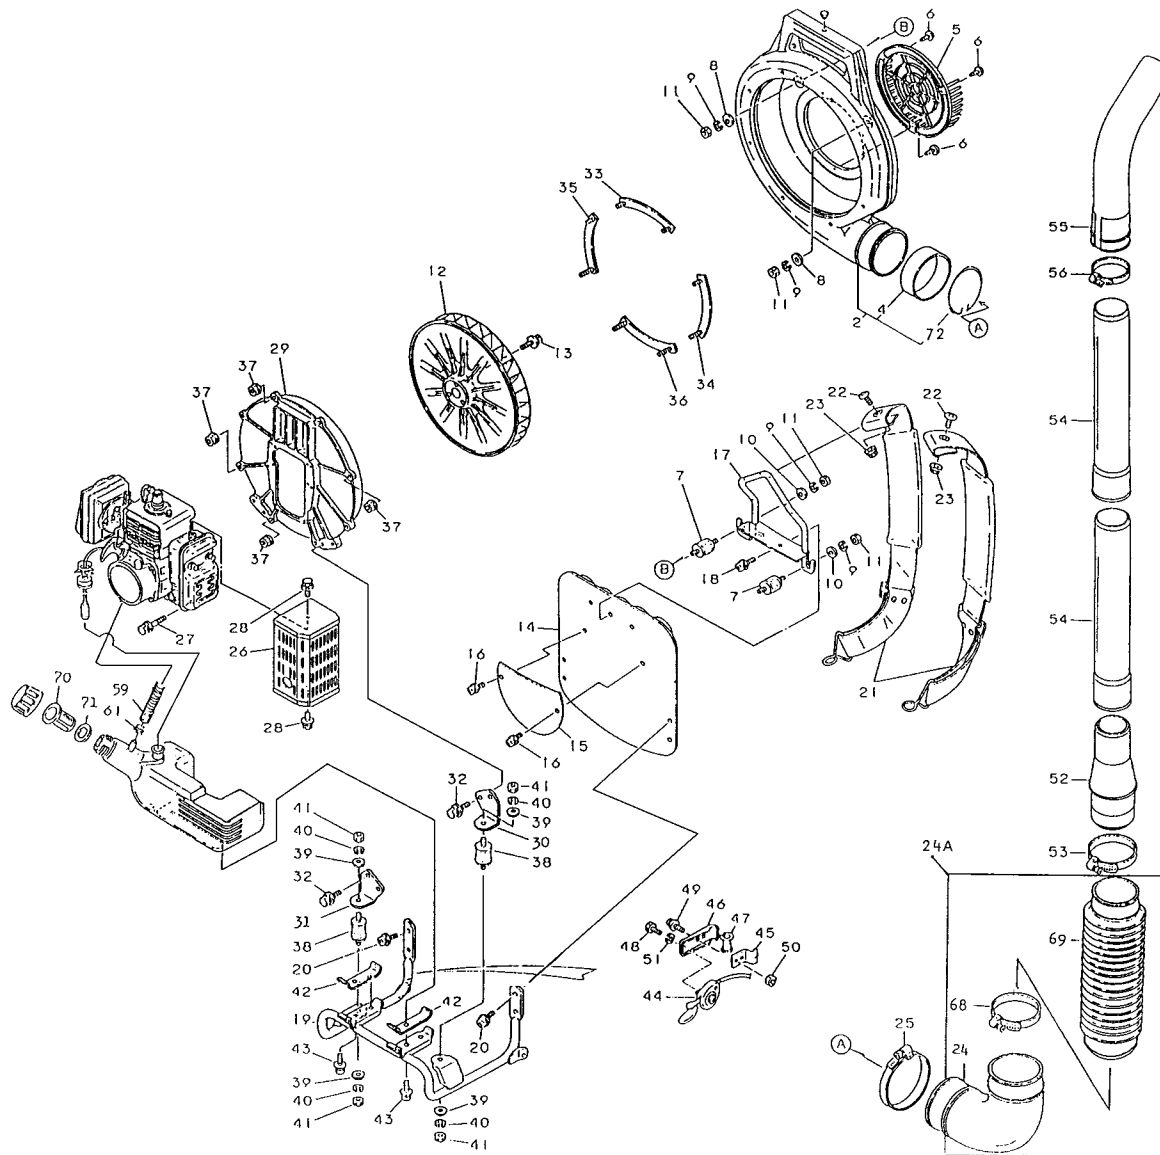

KTBL5600A

BODY

TE056M-F70

KTBL5600A

TE056M-F70

BODY

REF NO	PART NO	DESCRIPTION	QTY	NOTES
02	560002A	FAN CASE W/WIRE	1	
04	560004	COLLAR	1	
05	560005	SCREEN-AIR SUCTION	1	
06	560006	SCREW-TAPPING 5X12	2	
07	560007	RUBBER CUSHION-UPPER	2	
08	560008	WASHER 6MM	2	
09	SW006	WASHER-SPRING 6MM	4	
10	FW006	WASHER 6MM	2	
11	311B0600	NUT 6MM	4	
12	560012A	FAN	1	
13	B06X25W	BOLT W/WASHERS 6X25	3	
14	560014	PAD-KNAPSACK	1	
15	560015	PLATE-CUSHION PAD	1	
16	560016	SCREW W/WASHER 5X12	2	
17	560017	FRAME-UPPER	1	
18	560016	SCREW W/WASHER 5X12	1	
19	560019	FRAME-LOWER	1	
20	242B0514	SCREW 5X14	4	
21	560021	STRAP-KNAPSACK	2	
22	KK3031	SCREW-TRUSS 6X15	2	
23	KK3032	NUT-SQUARE 6MM	2	
24	560024	PIPE-ELBOW	1	
24A	560024A	ELBOW PIPE SET		
25	560025	BAND #100	1	
26	560026	COVER-MUFFLER	1	
27	560027X	BOLT W/WASHER 6X45	1	
28	B06X10W	BOLT W/WASHERS 6X10	2	
29	560029	BASE-ENGINE	1	
30	560030A	SUPPORT-RIGHT	1	
31	560031A	SUPPORT-LEFT	1	
32	B06X14W	BOLT W/WASHER 6X14	4	
33	560033	BOLT-SETTING	1	

BODY

REF NO	PART NO	DESCRIPTION	QTY	NOTES
34	560034	BOLT-SETTING	1	
35	560035	BOLT-SETTING	1	
36	560036	BOLT-SETTING	1	
37	KK3032	NUT-SQUARE 6MM	8	
38	560038	CUSHION-RUBBER	2	
39	FW006	WASHER 6MM	4	
40	SW006	WASHER-SPRING 6MM	4	
41	311B0600	NUT 6MM	4	
42	560042	SHEET-FUEL TANK	2	
43	560043	SCREW W/WASHER 6X12	2	
44	560044	LEVER-THROTTLE	1	
44-1	KK3040-01	SCREW	1	
44-2	KK3040-02	SPRING	1	
45	560045	BRACKET-LEVER A	1	
46	560046	BRACKET-LEVER B	1	
47	560047	SLEEVE	1	
48	180B0612	BOLT 6X12	1	
49	242B0514	SCREW 5X14	1	
50	311B0500	NUT 5MM	1	
51	SW006	WASHER-SPRING 6MM	1	
52	560052A	PIPE-SWIVEL	1	
53	560053	CLAMP-WIRE #83	1	
54	560054	PIPE-EXTENSION	2	
55	560055	PIPE-CURVED	1	
56	560056	CLAMP-CURVED PIPE	1	
59	560059A	PIPE-RETURN 7X11X90	1	
61	560061	BAND-RETURN #11	2	
68	550131	CLAMP-FLEX HOSE B	1	
69	560069A	PIPE-FLEX	1	
70	KT17059	STRAINER	1	
71	560071	PACKING	1	
72	560073	RING-SPACER	1