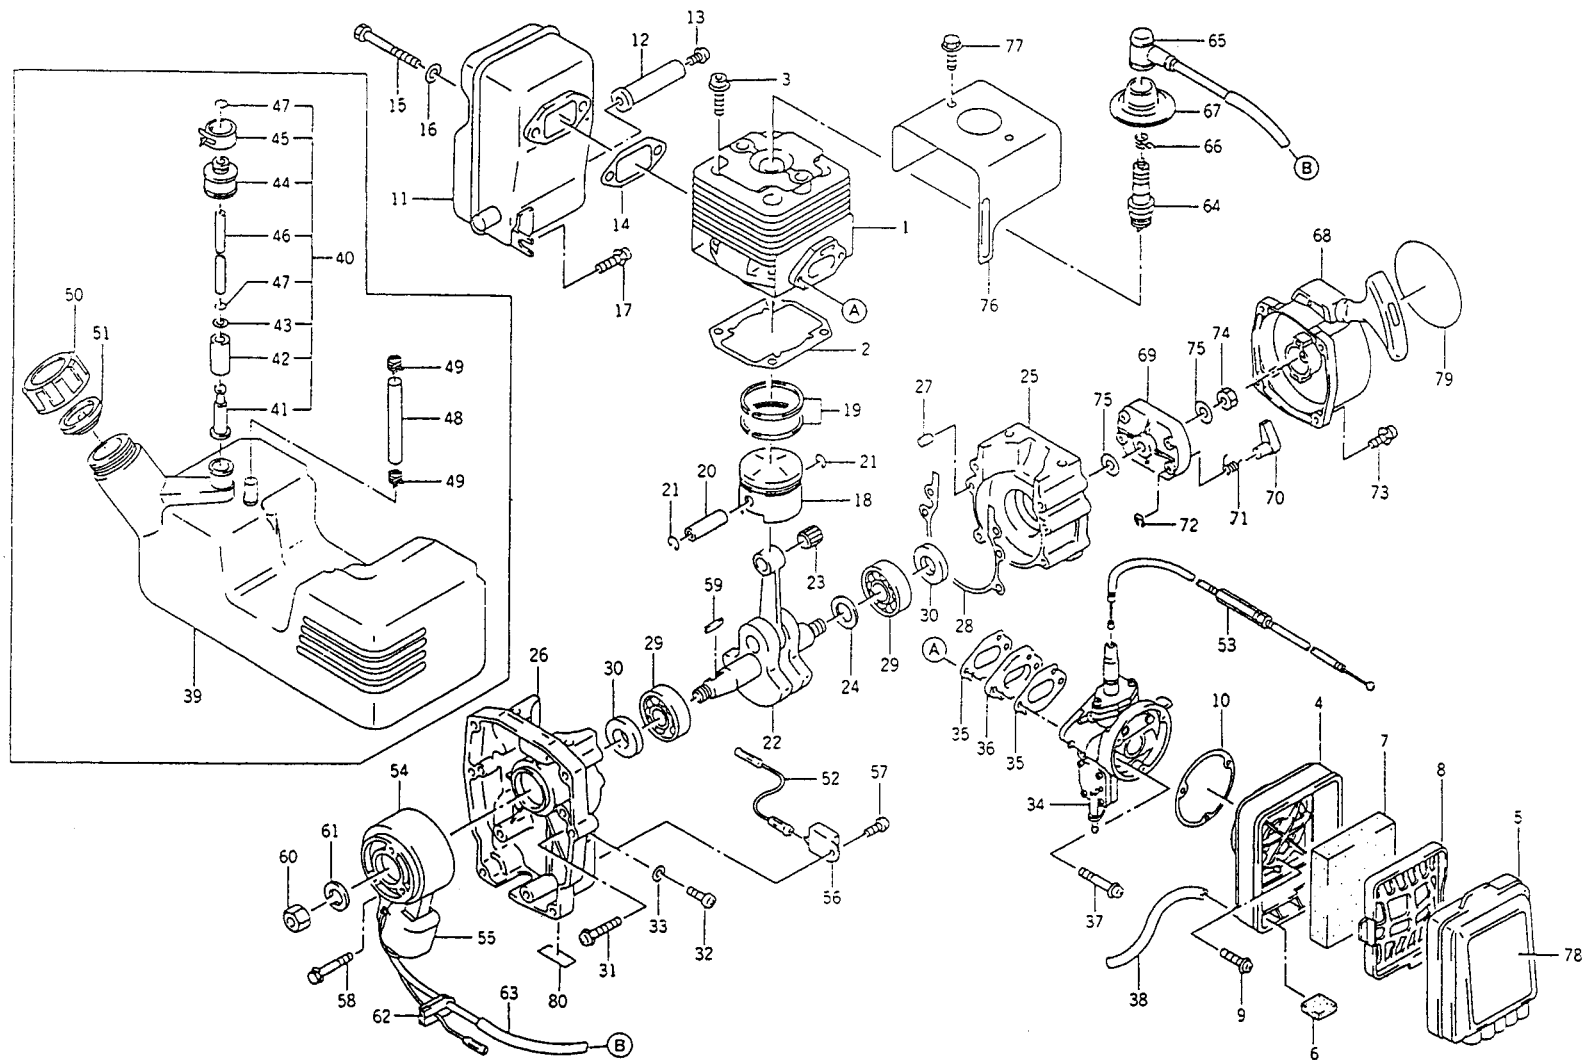

KTBL5600A

TE056M-F70

ENGINE

KTBL5600A

TE056M-F70

ENGINE

REF NO	PART NO	DESCRIPTION	QTY	NOTES
01	TE56001	CYLINDER	1	
02	TE56002	GASKET-CYLINDER	1	
03	TA51003	BOLT-SPECIAL	4	
04	TE56004	CASE-AIR CLEANER	1	
05	TE56005	CAP-AIR CLEANER	1	
06	TE56006	ELEMENT-AIR CLEANER	1	
07	TE56007	ELEMENT-AIR CLEANER	1	
08	TA51040-04	HOLDER-ELEMENT	1	
09	241B0412	SCREW 4X12	2	
10	TE56010	GASKET	1	
11	TE56011B	MUFFLER ASSY	1	
12	TE56012	ARRESTER-SPARK	1	
13	TE56013	BOLT 6X8	1	
14	TA51046	GASKET-MUFFLER	1	
15	TE56015	BOLT	2	
16	410B0600	WASHER 6MM	2	
17	242B0614	SCREW 6X14	1	
18	TE56018	PISTON	1	
19	TE56019	PISTON RING SET	1	
20	TE56020	PIN-PISTON	1	
21	KT30208	RING-SNAP	2	
22	TE56022	CRANKSHAFT ASSY	1	
23	KT30212A	BEARING-NEEDLE	1	
24	TE56024	SHIM .1/.2/.4/.6	A/R	
25	TE56025	CRANKCASE	1	
26	TE56026	CRANKCASE	1	
27	TD24029	PIN-DOWEL	1	
28	TE56028	GASKET	1	
29	BB6203	BEARING	2	
30	KT28061	SEAL-OIL	2	
31	232B0630	SCREW 6X30	6	
32	214B0608	SCREW 6X8	1	
33	TA51021	GASKET-DRAIN	1	
34	TE56034	CARBURETOR ASSY	1	
35	TE56035X	GASKET-CARBURETOR	2	
36	TE56036	INSULATOR	1	
37	233B0645	SCREW 6X45	2	
38	TE56038	TUBE	1	
39	TE56039A	TANK-FUEL	1	
40	TE56040	FUEL FILTER ASSY	1	

ENGINE

REF NO	PART NO	DESCRIPTION	QTY	NOTES
41	KT125830	WEIGHT	1	
42	KT125829	FILTER-FUEL	1	
43	411B0500	WASHER 5MM	1	
44	TE56044	JOINT	1	
45	TE56045	CLAMP	1	
46	TE56046	TUBE	1	
47	TE56047	CLIP	2	
48	560059A	PIPE-RETURN 7X11X90	1	
49	560061	BAND-RETURN #11	2	
50	TE56050	CAP-TANK	1	
51	TE56051	BREATHER	2	
52	TE56052	WIRE-LEAD	1	
53	TE56053	CABLE-THROTTLE	1	
53A	TE56053I	CABLE-THROTTLE (IRVINE)		
54	TE56054	FLYWHEEL	1	
55	TE56055	COIL-IGNITION	1	
56	KT12M011B	IGNITER-FLAT TERMINAL	1	
57	214B0408	SCREW 4X8	2	
58	180B0520	BOLT 5X20	1	
59	TE56059	KEY	1	
60	314N1000	NUT 10MM	1	
61	TE56061	WASHER	1	
62	TA51033	GROMMET	1	
63	TE56063	TUBE	1	
64	BM7	SPARK PLUG-NGK	1	
65/66	KT12048	PLUG CAP ASSY	1	
67	TE56067	COVER-PLUG CAP	1	
68	TE56100	RECOIL ASSY	1	
69	TE56069	PULLEY	1	
70	TE56070	PAWL-RECOIL	1	
71	TE56071	SPRING-RECOIL	1	
72	TD18084	RING-SNAP	1	
73	242B0416	SCREW 4X16	4	
74	TE56074	NUT	1	
75	410B1000	WASHER 10MM	2	
76	TE56076	SHROUD-ENGINE	1	
77	186B0610	BOLT 6X10	2	
78	TE56078	LABEL-INSTRUCTION	1	
79	TE56079	LABEL-BRAND	1	
80	TE56080	LABEL-PRODUCT	1