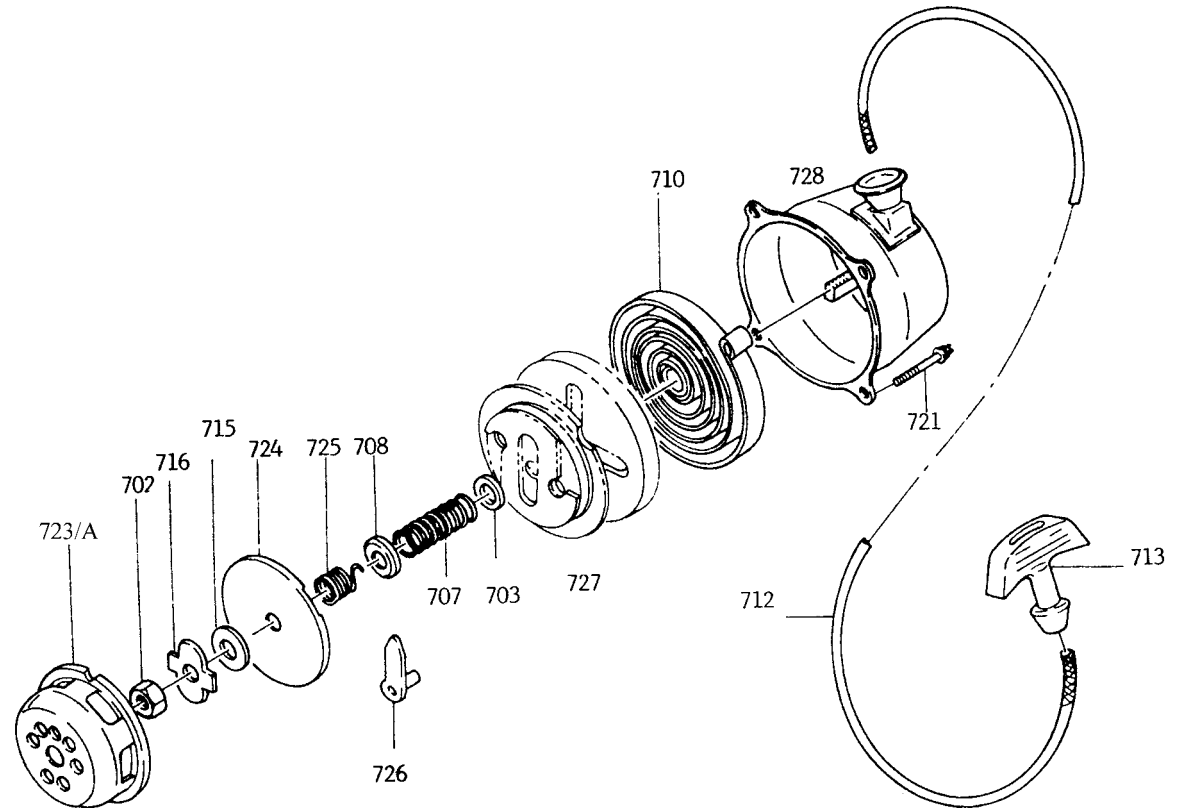

KTBL50

KT30CLMS-312378D

THIS PAGE INTENTIONALLY LEFT BLANK

KTBL50

KT30CLMS-312378D

CARBURETOR

REF NO	PART NO	DESCRIPTION	QTY	NOTES
	KT30400A	CARBURETOR ASSY	1	
413	KT30413	GASKET-FLOAT CHAMBER	1	
415	KT30415	SEAT-NEEDLE (OLD)	1	
415A	KT30415A	SEAT-NEEDLE (NEW)	1	
416	KT30416	VALVE-NEEDLE (OLD)	1	
416A	TA51054-17	VALVE-NEEDLE	1	
417	KT30417	JET-NEEDLE	1	
418	KT30418	JET-MAIN	1	
419	KT30419	ARM-FLOAT	1	
420	KT12C26	PIN-FLOAT	1	
421	KT30421	FLOAT	1	
422	KT30422	CHAMBER-FLOAT	1	
423	461F0400	WASHER-SPRING 4MM	4	
424	214B0410A	SCREW 4X10	4	
425	KT30425	VALVE-THROTTLE	1	
426	KT30426	NEEDLE-JET	1	
427	KT30427	CLIP-JET NEEDLE	1	
428	KT30428	RETAINER-VALVE SPRING	1	
429	KT30429	SPRING-THROTTLE	1	
430	KT30430	CAP-BODY	1	
431	KT12C02	NUT-LOCK	1	
432	KT12C01	ADJUSTER-CABLE	1	
434	KT30434	LEVER-CHOKE	1	
435	KT12C38	BOLT-CHOKE	1	
436	KT30436	PIN	1	
437	KT30437	PLATE-CHOKE	1	
438	461F0600	WASHER-SPRING 6MM	1	
439	KT12C39	NUT-CHOKE	1	
440	KT30440	CLAMP-BODY	1	
441	214B0530	SCREW 5X30	1	
445	KT30445	SCREW-DRAIN	1	
446	KT28062-14	GASKET	1	
447	EK30447	GASKET-O RING	1	
CRK	KT30448	CARBURETOR KIT (OLD)	1	
CRK	KT30448A	CARBURETOR KIT (NEW)	1	

KTBL50

KT30CLMS-312378D

STARTER

REF NO	PART NO	DESCRIPTION	QTY	NOTES
	KT30722	RECOIL ASSY	1	
702	KT30702	NUT-SPECIAL 6MM	1	
703	KT30703	WASHER-SPECIAL	1	
707	KT30707	SPRING	1	
708	KT30708	COVER-SPRING	1	
710	KT30710	SPRING-RECOIL	1	
712	KT30712	ROPE-RECOIL	1	
713	KT30713	HANDLE	1	
714	KT30714	END PIECE	1	
715	KT30715	WASHER	1	
716	KT30716	PLATE-LOCK	1	
721	234B0555	SCREW 5X55	4	
723	KT30723	PULLEY (OLD)	1	
723A	KT30723A	PULLEY (NEW)	1	
724	KT30724	PLATE-RETAINER	1	
725	KT30725	SPRING-RETURN	1	
726	KT30726	PAWL	1	
727	KT30727	REEL	1	
728	KT30728	CASE-RECOIL	1	
729	KT30729	BOSS-FAN	1	