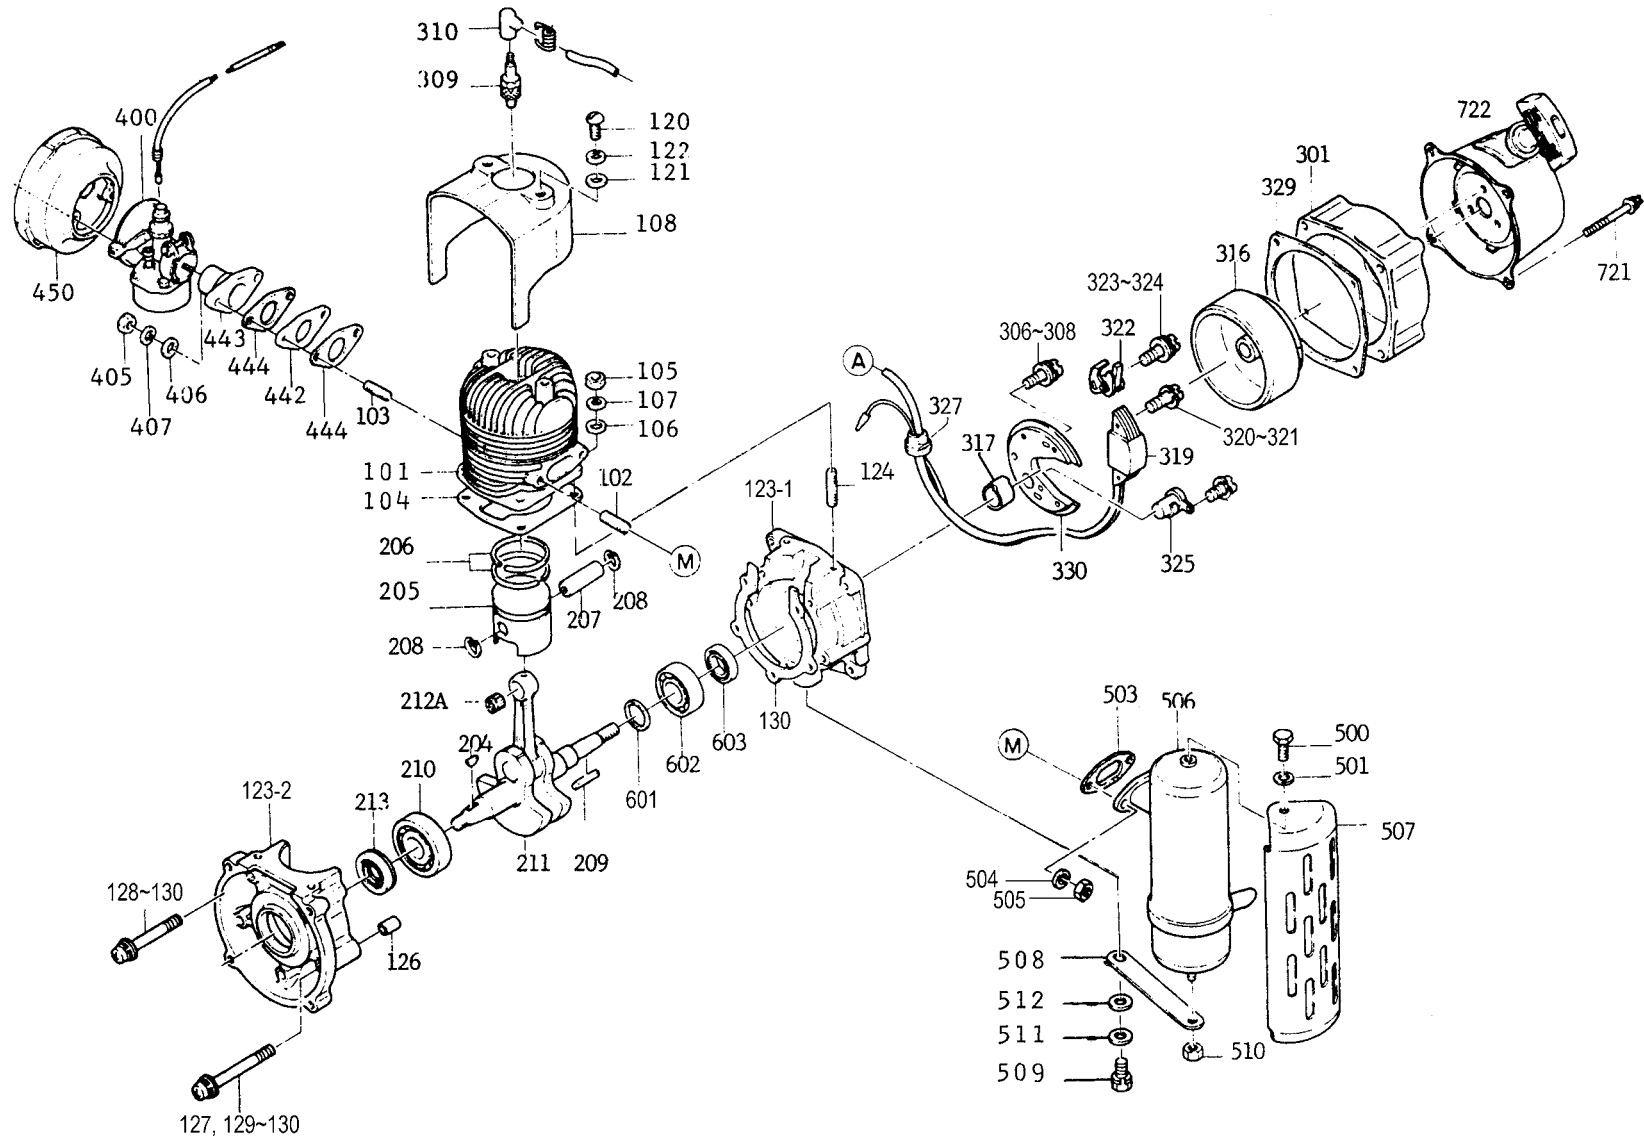

KTBL50

ENGINE

KT30CLMS-312378D

KTBL50

KT30CLMS-312378D

ENGINE

REF NO	PART NO	DESCRIPTION	QTY	NOTES
101	KT30101	CYLINDER	1	
102	KT30102	STUD-MUFFLER 6X14	2	
103	KT30103	STUD-CARBURETOR 6X20	2	
104	KT30104	GASKET-CYLINDER	1	
105	311B0600	NUT 6MM	4	
106	410B0600	WASHER 6MM	4	
107	461F0600	WASHER-SPRING 6MM	4	
108	KT30108	COVER-CYLINDER	1	
120	214B0612	SCREW 6X12	2	
121	410B0600	WASHER 6MM	2	
122	461F0600	WASHER-SPRING 6MM	2	
123-1	KT30123-01	CRANKCASE (MAG)	1	
123-2	KT30123-02	CRANKCASE (DRIVE)	1	
124	KT30124	STUD 6X28	4	
125	KT30126	PIN-DOWEL	1	
126	KT30126	PIN-DOWEL	1	
127	234B0650	SCREW 6X50	2	
128	234B0660	SCREW 6X60	5	
129	410B0600	WASHER 6MM	5	
130	461F0600	WASHER-SPRING 6MM	5	
131	KT30131	GASKET-CRANKCASE	1	
201	KT30202	WASHER-FAN	1	
202	314B1000	NUT 10MM	1	
204	KT30204	KEY	1	
205	KT30205	PISTON	1	
206	KT30206	PISTON RING SET	1	
207	KT30207	PIN-PISTON	1	
208	KT30208	RING-SNAP	2	
209	KT30209	KEY	1	
210	BB6203	BEARING	1	
211	KT30211	CRANKSHAFT ASSY	1	
212	KT30212	BUSHING	1	
212A	KT30212A	BEARING-NEEDLE	1	
213	KT30213	SEAL-OIL (FAN)	1	
301	KT30301	COVER-MAGNETO	1	
306	SW004	WASHER-SPRING 4MM	1	
307	461F0400	WASHER-SPRING 4MM	1	
308	232B0412	SCREW 4X12	1	
309	B6S	SPARK PLUG-NGK	1	
310	KT12048	PLUG CAP ASSY	1	

ENGINE

REF NO	PART NO	DESCRIPTION	QTY	NOTES
312	SW010	WASHER-SPRING 10MM		
316	KT30316	FLYWHEEL	1	
317	KT30317	CAM	1	
319	KT30319	COIL-IGNITION	1	
320	461F0400	WASHER-SPRING 4MM	1	
321	KT30321	SCREW 4X27	1	
322	EK30322M	BREAKER	1	
323	SW004	WASHER-SPRING 4MM	2	
324	KT30324	SCREW 4X10	2	
325	EK30325	CONDENSER	1	
326	EK30326	FELT	1	
327	KT30327	GROMMET	1	
329	KT30329	GASKET	1	
330	EK30330	BASE	1	
400	KT30400A	CARBURETOR ASSY	1	
405	311B0600	NUT 6MM	2	
406	410B0600	WASHER 6MM	2	
407	461F0600	WASHER-SPRING 6MM	2	
442	KT30442	INSULATOR	1	
443	KT30443	PIPE-INLET	1	
444	KT30444	GASKET-INLET	2	
450	KT30450	AIR CLEANER ASSY	1	
500	187B0612	BOLT 6X12	1	
501	461F0600	WASHER-SPRING 6MM	1	
503	KT30503	GASKET-MUFFLER	1	
504	461F0600	WASHER-SPRING 6MM	2	
505	311B0600	NUT 6MM	2	
506	KT30506	MUFFLER ASSY	1	
507	KT30507	GUARD-MUFFLER	1	
508	KT30508	BRACKET-MUFFLER	1	
509	180B0816	BOLT 8X16	1	
510	311B0600	NUT 6MM	1	
511	410B0800	WASHER 8MM	1	
512	KT12027	WASHER-SPRING 8MM	1	
601	KT30601	SHIM A/B/C/D	A/R	
602	BB6203	BEARING	1	
603	KT30603	SEAL-OIL (MAG)	1	
721	234B0555	SCREW 5X55	4	
722	KT30722	RECOIL ASSY	1