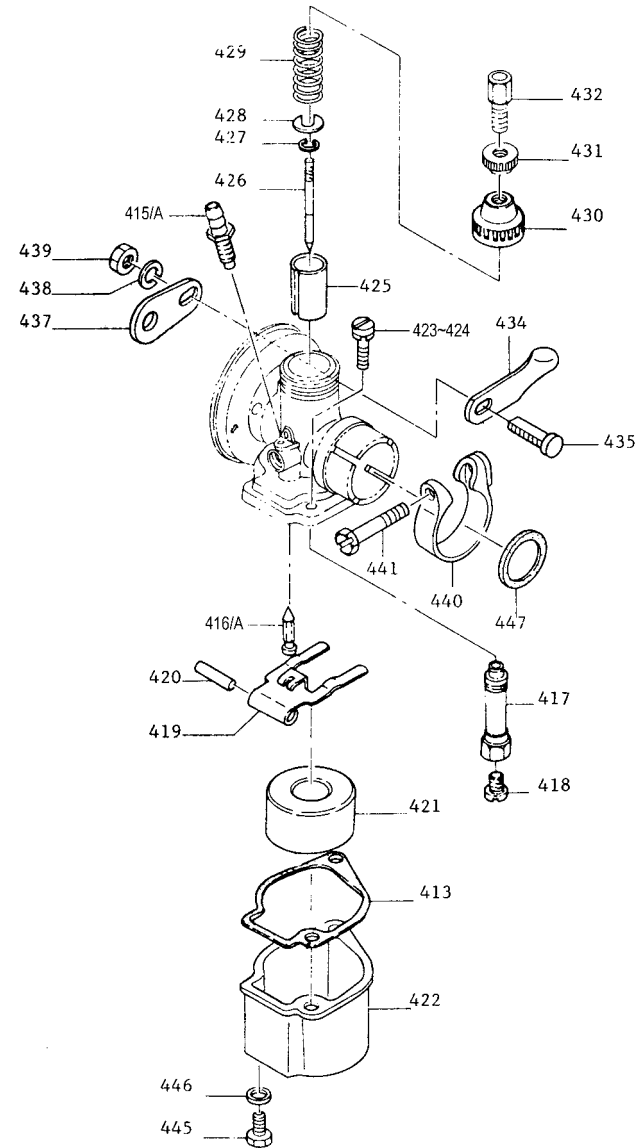

KTBL50

KT30CLMS-312378D

THIS PAGE INTENTIONALLY LEFT BLANK

KTBL50

KT30CLMS-312378D

CARBURETOR

REF NO	PART NO	DESCRIPTION	QTY	NOTES
	KT30400A	CARBURETOR ASSY	1	
413	KT30413	GASKET-FLOAT CHAMBER	1	
415	KT30415	SEAT-NEEDLE (OLD)	1	
415A	KT30415A	SEAT-NEEDLE (NEW)	1	
416	KT30416	VALVE-NEEDLE (OLD)	1	
416A	TA51054-17	VALVE-NEEDLE	1	
417	KT30417	JET-NEEDLE	1	
418	KT30418	JET-MAIN	1	
419	KT30419	ARM-FLOAT	1	
420	KT12C26	PIN-FLOAT	1	
421	KT30421	FLOAT	1	
422	KT30422	CHAMBER-FLOAT	1	
423	461F0400	WASHER-SPRING 4MM	4	
424	214B0410A	SCREW 4X10	4	
425	KT30425	VALVE-THROTTLE	1	
426	KT30426	NEEDLE-JET	1	
427	KT30427	CLIP-JET NEEDLE	1	
428	KT30428	RETAINER-VALVE SPRING	1	
429	KT30429	SPRING-THROTTLE	1	
430	KT30430	CAP-BODY	1	
431	KT12C02	NUT-LOCK	1	
432	KT12C01	ADJUSTER-CABLE	1	
434	KT30434	LEVER-CHOKE	1	
435	KT12C38	BOLT-CHOKE	1	
436	KT30436	PIN	1	
437	KT30437	PLATE-CHOKE	1	
438	461F0600	WASHER-SPRING 6MM	1	
439	KT12C39	NUT-CHOKE	1	
440	KT30440	CLAMP-BODY	1	
441	214B0530	SCREW 5X30	1	
445	KT30445	SCREW-DRAIN	1	
446	KT28062-14	GASKET	1	
447	EK30447	GASKET-O RING	1	
CRK	KT30448	CARBURETOR KIT (OLD)	1	
CRK	KT30448A	CARBURETOR KIT (NEW)	1	

KTBL50

KT30CLMS-312378D

STARTER

REF NO	PART NO	DESCRIPTION	QTY	NOTES
	KT30722	RECOIL ASSY	1	
702	KT30702	NUT-SPECIAL 6MM	1	
703	KT30703	WASHER-SPECIAL	1	
707	KT30707	SPRING	1	
708	KT30708	COVER-SPRING	1	
710	KT30710	SPRING-RECOIL	1	
712	KT30712	ROPE-RECOIL	1	
713	KT30713	HANDLE	1	
714	KT30714	END PIECE	1	
715	KT30715	WASHER	1	
716	KT30716	PLATE-LOCK	1	
721	234B0555	SCREW 5X55	4	
723	KT30723	PULLEY (OLD)	1	
723A	KT30723A	PULLEY (NEW)	1	
724	KT30724	PLATE-RETAINER	1	
725	KT30725	SPRING-RETURN	1	
726	KT30726	PAWL	1	
727	KT30727	REEL	1	
728	KT30728	CASE-RECOIL	1	
729	KT30729	BOSS-FAN	1	