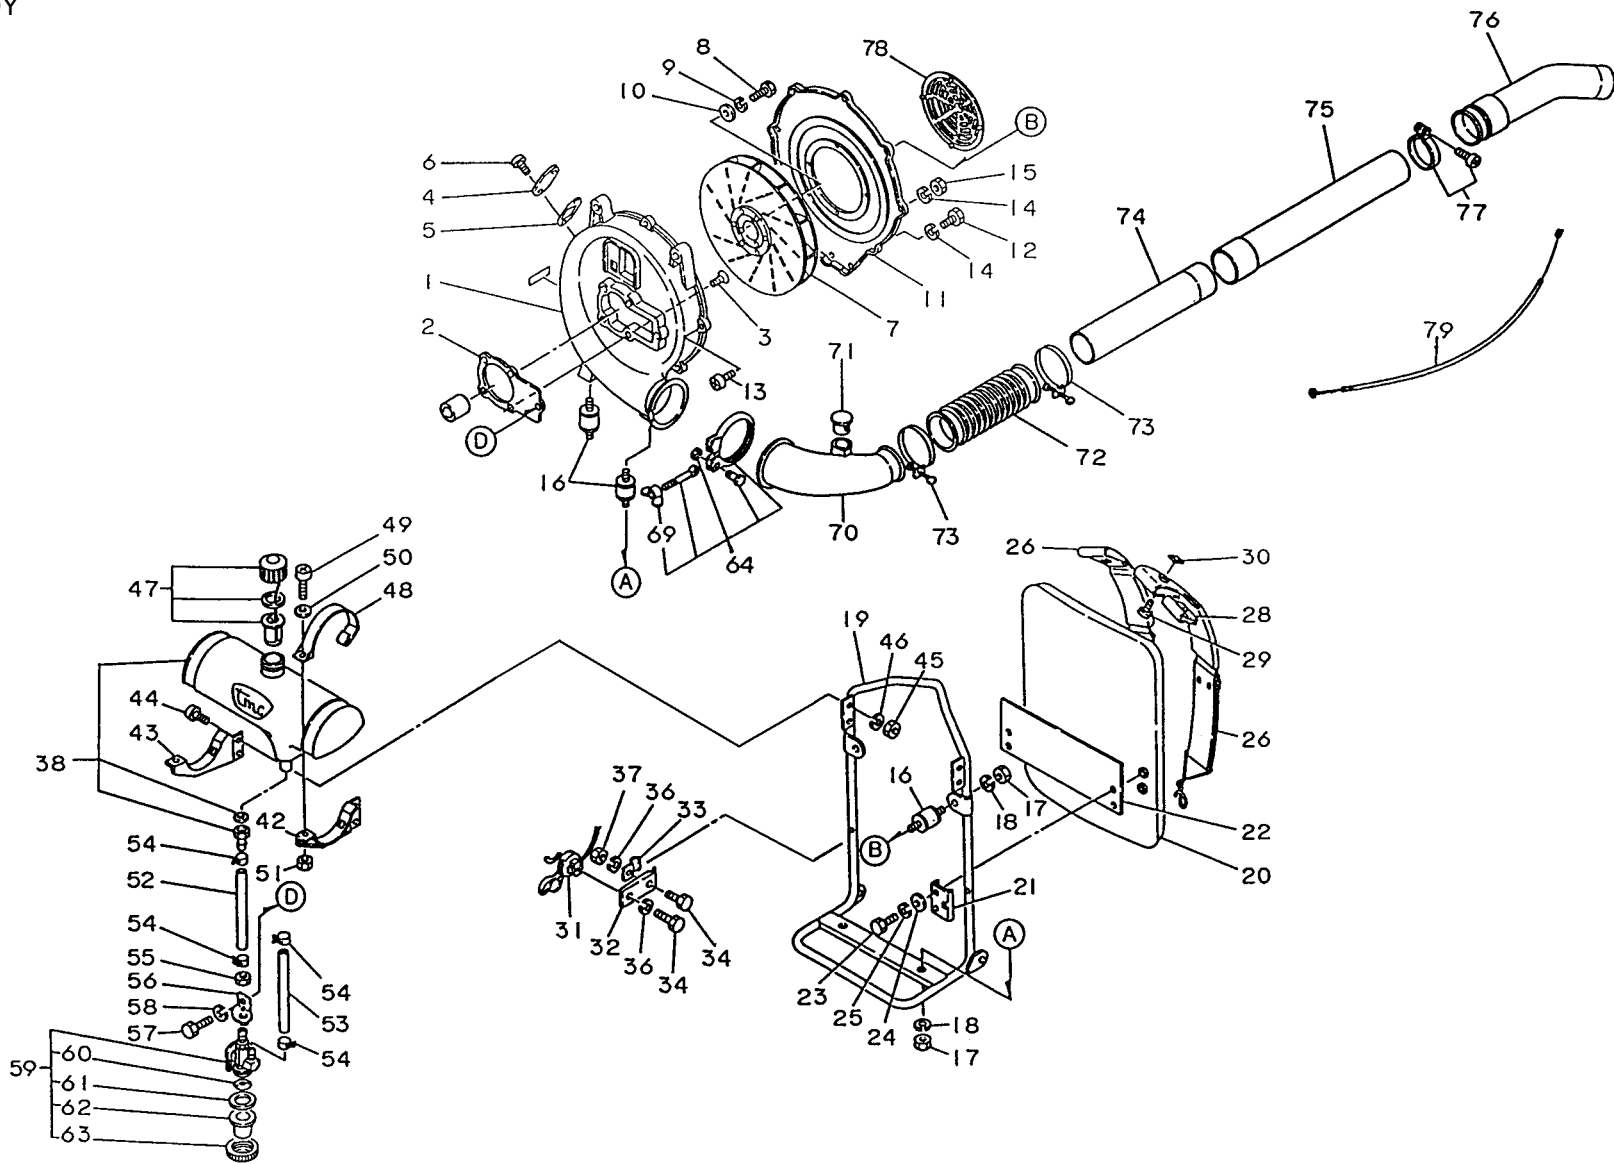

KTBL50

KT30CLMS-312378D

BODY

REV 040729

KTBL50

KT30CLMS-312378D

BODY

REF NO	PART NO	DESCRIPTION	QTY	NOTES
01	KTBL003	HOUSING-FAN	1	
02	KTBL002	PLATE-FAN CASE	1	
03	KTBL008	SCREW 6X30	4	
04	KK3004	PLATE-FAN HOUSING	1	
05	KK3005	GASKET-FAN HOUSING	1	
06	S06X08	SCREW 6X8	2	
07	KTBL011	FAN	1	
08	B06X22	BOLT 6X22	2	
09	SW006	WASHER-SPRING 6MM	2	
10	FW006	WASHER 6MM	2	
11	KTBL014	COVER-FAN	1	
12	110B0516	BOLT 5X16	3	
13	S05X16	SCREW 5X16	3	
14	SW005	WASHER-SPRING 5MM	5	
15	311B0500	NUT 5MM	2	
16	KK3019	RUBBER CUSHION-LOWER	4	
17	311B0600	NUT 6MM	4	
18	SW006	WASHER-SPRING 6MM	4	
19	KTBL022	FRAME	1	
20	KK3023A	PAD-KNAPSACK	1	
21	KK3024	BRACKET-PAD	1	
22	KK3028	SUPPORT-PAD	1	
23	B05X25	BOLT 5X25	2	
24	410B0500	WASHER 5MM	2	
25	SW005	WASHER-SPRING 5MM	2	
26	550002B	STRAP-KNAPSACK (VINYL)	2	
28	550009	REINFORCER	2	
29	KK3031	SCREW-TRUSS 6X15	2	
30	KK3032	NUT-SQUARE 6MM	2	
31	KK3040	LEVER-THROTTLE	1	
31-1	KK3040-01	SCREW	1	
31-2	KK3040-02	SPRING	1	
32	KK3034	BRACKET-LEVER A	1	
33	KK3035	BRACKET-LEVER B	1	
34	180B0612	BOLT 6X12	2	
36	SW006	WASHER-SPRING 6MM	2	
37	311B0600	NUT 6MM	1	

BODY

REF NO	PART NO	DESCRIPTION	QTY	NOTES
38	KK3042	TANK-FUEL	1	
42	KTBL051	BRACKET-TANK R	1	
43	KTBL052	BRACKET-TANK L	1	
44	S05X10	SCREW 5X10	2	
45	311B0500	NUT 5MM	2	
46	SW005	WASHER-SPRING 5MM	2	
47	KK3045	CAP-TANK	1	
48	KK3048	STRAP-TANK	2	
49	S05X18	SCREW 5X18	2	
50	410B0500	WASHER 5MM	2	
51	311B0500	NUT 5MM	2	
52	KTBL058	FUEL LINE-VINYL B	1	
53	KTBL056	FUEL LINE-VINYL A	1	
53A	KK3056A	FUEL LINE (PER FOOT)	A/R	
54	360125	CLIP-FUEL LINE	4	
55	KK3063	NUT-STRAINER	1	
56	KK3059	BRACKET-STRAINER	1	
57	180B0612	BOLT 6X12	1	
58	SW006	WASHER-SPRING 6MM	1	
59	KK3062A	FUEL STRAINER ASSY	1	
60	KK3068	SCREEN	1	
61	KK3067	GASKET-STRAINER	1	
62	KK3065A	BOWL-STRAINER	1	
63	KK3066A	RING-STRAINER	1	
64	KK3070	CONNECTOR ASSY	1	
69	KK3072	NUT-WING	1	
70	KK3073	PIPE-ELBOW	2	
71	KK3074	CAP-ELBOW PIPE	1	
72	KK3076	PIPE-FLEX	1	
73	KK3075	CLAMP-WIRE	2	
74	KK3077	PIPE-SWIVEL	1	
75	KK3078	PIPE-EXTENSION	1	
76	KK3079	PIPE-CURVED	1	
77	560056	CLAMP-CURVED PIPE	1	
78	550115	SCREEN-AIR SUCTION	1	
79	KK3041	CABLE-THROTTLE	1	
N/S	KTBL100	BOTTLE-FUEL MIXER	1