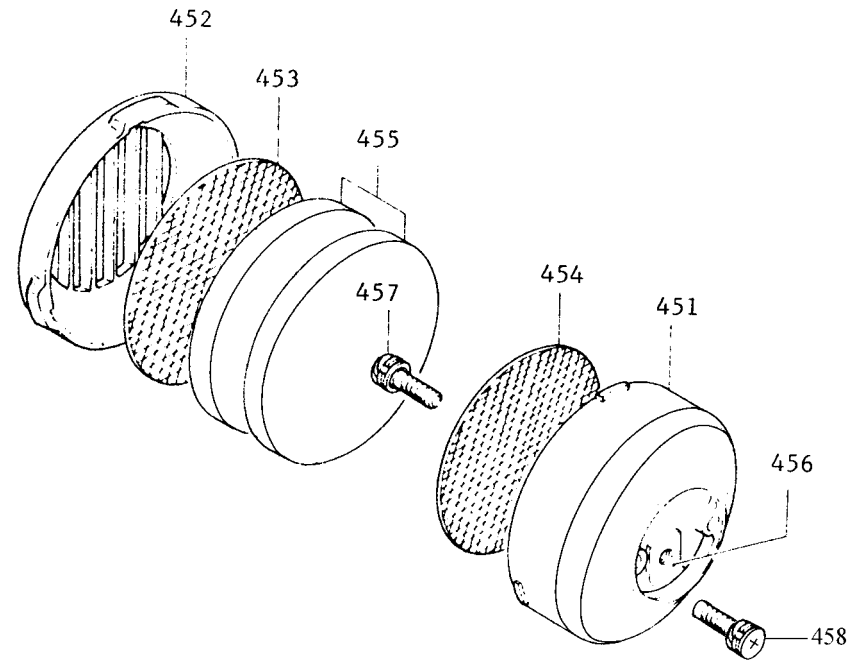

KTBL50

KT30CLMS-312378D

AIR FILTER

REF NO	PART NO	DESCRIPTION	QTY	NOTES
451	KT30450	AIR CLEANER ASSY	1	
451	KT30451	CASE-AIR CLEANER	1	
452	KT30452	CAP-AIR CLEANER	1	
453	KT30453	SCREEN-SPONGE SIDE	1	
454	KT30454	SCREEN-CASE SIDE	1	
455	KT30455	ELEMENT	2	
456	KT30456	PLATE	1	
457	234B0408	SCREW 4X8	1	
458	234B0414	SCREW 4X14	2