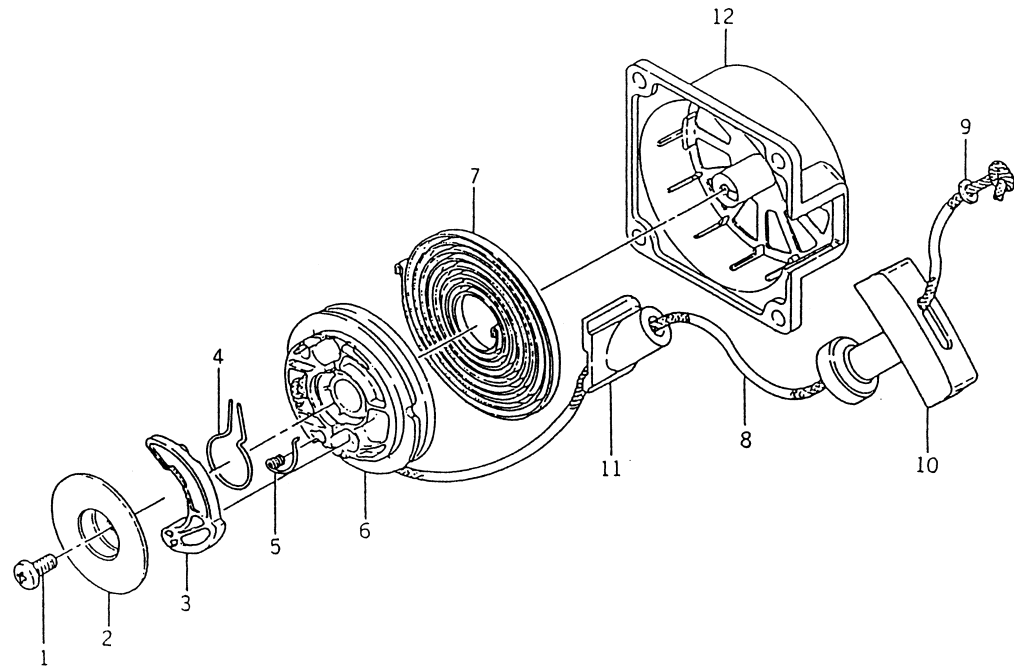

KTBL2300

TA022D-AF70

STARTER

REF NO	PART NO	DESCRIPTION	QTY	NOTES
	TD33032	RECOIL ASSY	1	
01	TD33032-01	SCREW-TAPPING	1	
02	TD33032-02	RETAINER	1	
03	KT12R03A	PAWL	1	
04	KT12R04A	SPRING	1	
05	KT12R05A	SPRING-RETURN	1	
06	KT12R06A	REEL	1	
07	TF22080-07	SPRING-RECOIL	1	
08	KT12R08A	ROPE	1	
09	TD33032-09	WASHER	1	
10	TD33032-10	HANDLE	1	
11	TD33032-11	GUIDE-ROPE	1	
12	TD33032-12	CASE-RECOIL	1