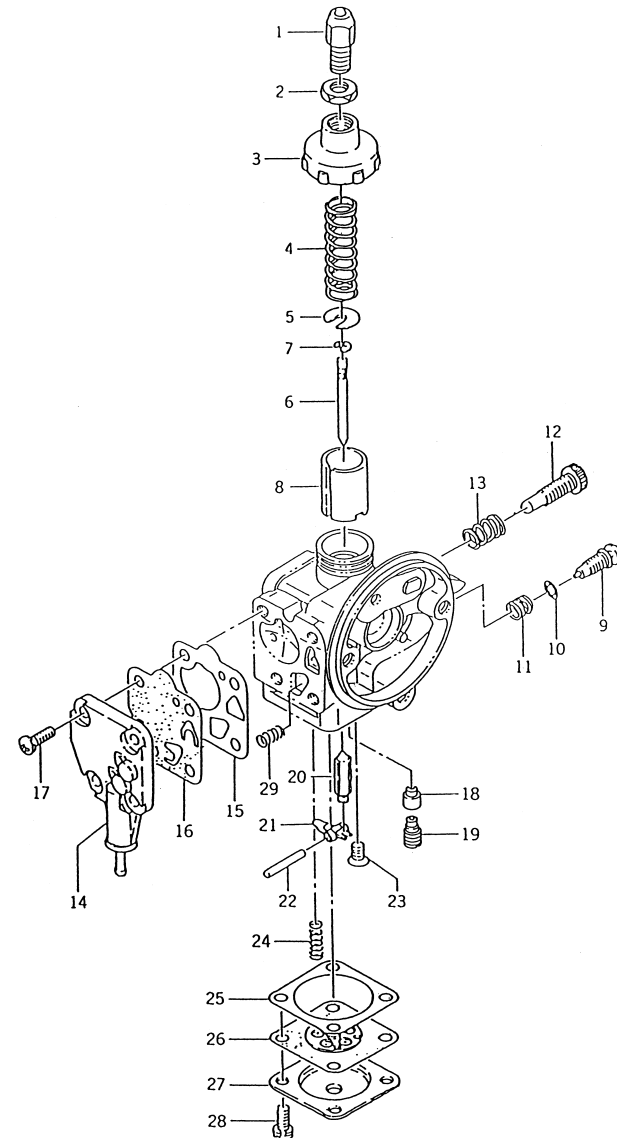

ENGINE

REF NO	PART NO	DESCRIPTION	QTY	NOTES
38	TA22038	FUEL FILTER ASSY	1	
39	KT125830	WEIGHT	1	
40	KT125829	FILTER-FUEL	1	
41	411S0500	WASHER 5MM	1	
42	TE56044	JOINT	1	
43	TE56045	CLAMP	1	
44	TA22044	TUBE	1	
45	TE56047	CLIP	2	
46	TD33067	CAP-TANK	1	
47	KT125819	BREATHER	1	
48	TA22048	WIRE-LEAD	1	
49	TA22049	GASKET	1	
50	TA22050	SHROUD	1	
51	TA22051	WASHER	1	
52	TA51052	BOLT 6X12	1	
53	TA51053	SCREW 6X15	1	
54	TA22054	FLYWHEEL	1	
55	TA22055	COIL-IGNITION	1	
56	KT12M011B	IGNITER-FLAT TERMINAL	1	
57	214B0408	SCREW 4X8	2	
58	KT12025	KEY	1	
59	214B0520	SCREW 5X20	1	
60	314N0800	NUT 8MM	1	
61	TA22061	WASHER	1	
62	TA22062	GROMMET	1	
63	BM7	SPARK PLUG-NGK	1	
64/65	KT12048	PLUG CAP ASSY	1	
66	TD33032	RECOIL ASSY	1	
67	TD33033	PULLEY	1	
68	242B0514	SCREW 5X14	4	
69	314B0800	NUT 8MM	1	
70	411B0800	WASHER 8MM	1	
71	TA22071	LABEL-MANUAL	1	
72	TA22072	LABEL-PRODUCT	1	
73	TA22073	LABEL-BRAND	1	
74	TA22074	LABEL-MANUAL	1	
75	TA22075	CABLE-THROTTLE	1	

KTBL2300

TA022D-AF70

CARBURETOR

REF NO	PART NO	DESCRIPTION	QTY	NOTES
	TA22031	CARBURETOR ASSY	1	
01	KT12C01	ADJUSTER-CABLE	1	
02	KT12C02	NUT-LOCK	1	
03	KT17043-14	CAP-BODY	1	
04	KT12C06	SPRING-THROTTLE	1	
05	KT12C07	RETAINER-SPRING	1	
06	TA22031-06	NEEDLE-JET	1	
07	KT12C08	E-RING	1	
08	TA22031-08	VALVE-THROTTLE	1	
09	TD18033-10	SCREW-ADJUST	1	
10	TD33052-08	O-RING	1	
11	TD33052-09	SPRING	1	
12	KT17043-15	SCREW-SLOW ADJUST	1	
13	KT17043-16	SPRING	1	
14	TD33052-20	COVER-PUMP	1	
15	TD24035-18	GASKET	1	
16	TD33052-19	DIAPHRAGM-PUMP	1	
17	TD33052-22	SCREW 3X10	4	
18	TA22031-18	JET-NEEDLE	1	
19	TA22031-19	HOLDER	1	
20	KT12C21	VALVE-NEEDLE	1	
21	TD24035-16	LEVER	1	
22	TD33052-14	PIN-FLOAT	1	
23	TD33052-15	SCREW	1	
24	TD33052-12	SPRING	1	
25	TD33052-11	GASKET	1	
26	TD33052-10	DIAPHRAGM-CARBURETOR	1	
27	TA22031-27	COVER	1	
28	TD33052-21	SCREW 3X8	4	
29	TA22031-29	SPRING	1	