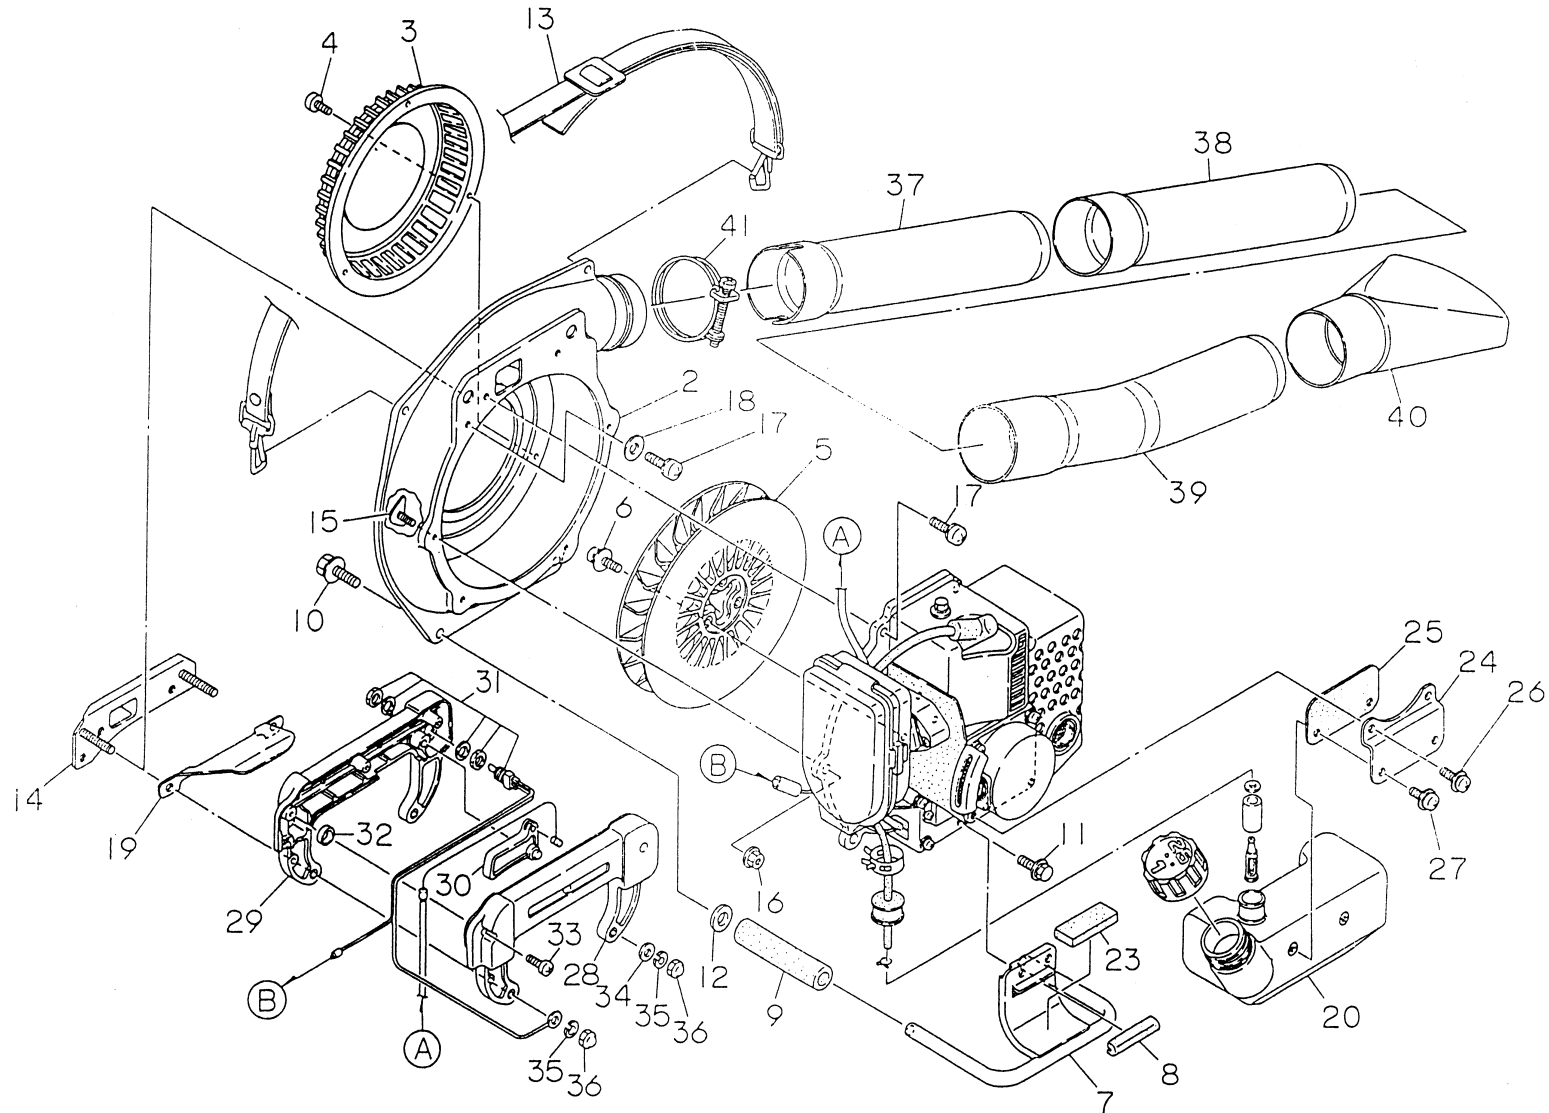

KTBL2300

TA022D-AF70

BODY

KTBL2300

TA022D-AF70

BODY

REF NO	PART NO	DESCRIPTION	QTY	NOTES
02	230002	HOUSING-FAN	1	
03	230003	SCREEN-AIR SUCTION	1	
04	230004	SCREW-TAPPING 4X16	3	
05	230005	FAN	1	
06	232B0620	SCREW 6X20	3	
07	230007	STAND	1	
08	230008	SUPPORT-FUEL TANK	1	
09	230009	CUSHION-RUBBER	2	
10	B08X20W	BOLT W/WASHERS 8X20	2	
11	B05X15W	BOLT W/WASHERS 5X14	1	
12	SFW008	WASHER 8MM	2	
13	230013	STRAP-SHOULDER	1	
14	230014	SUPPORT-HANDLE	1	
15	230015	BOLT-SETTING	2	
16	311B0500	NUT 5MM	2	
17	232B0516	SCREW 5X16	5	
18	410B0500	WASHER 5MM	5	
19	230019	PROTECTOR	1	
20	230020	TANK-FUEL	1	

BODY

REF NO	PART NO	DESCRIPTION	QTY	NOTES
23	230023	PACKING-FUEL TANK	1	
24	230024	PLATE-FUEL TANK	1	
25	230025	SHEET-FUEL TANK	1	
26	234B0516A	SCREW 5X16	2	
27	234B0612	SCREW 6X12	2	
28	230028	HANDLE-RIGHT	1	
29	230029	HANDLE-LEFT	1	
30	230030	LEVER-THROTTLE	1	
31	230031	STOP SWITCH ASSY	1	
32	230032	COLLAR-WIRE	1	
33	230004	SCREW-TAPPING 4X16	1	
34	FW006	WASHER 6MM	1	
35	SW006	WASHER-SPRING 6MM	2	
36	CN006	NUT-CAP	2	
37	230037	PIPE-EXTENSION A	1	
38	230038	PIPE-EXTENSION B	1	
39	230039	PIPE-CURVED	1	
40	230040	NOZZLE	1	
41	230041	BAND	1