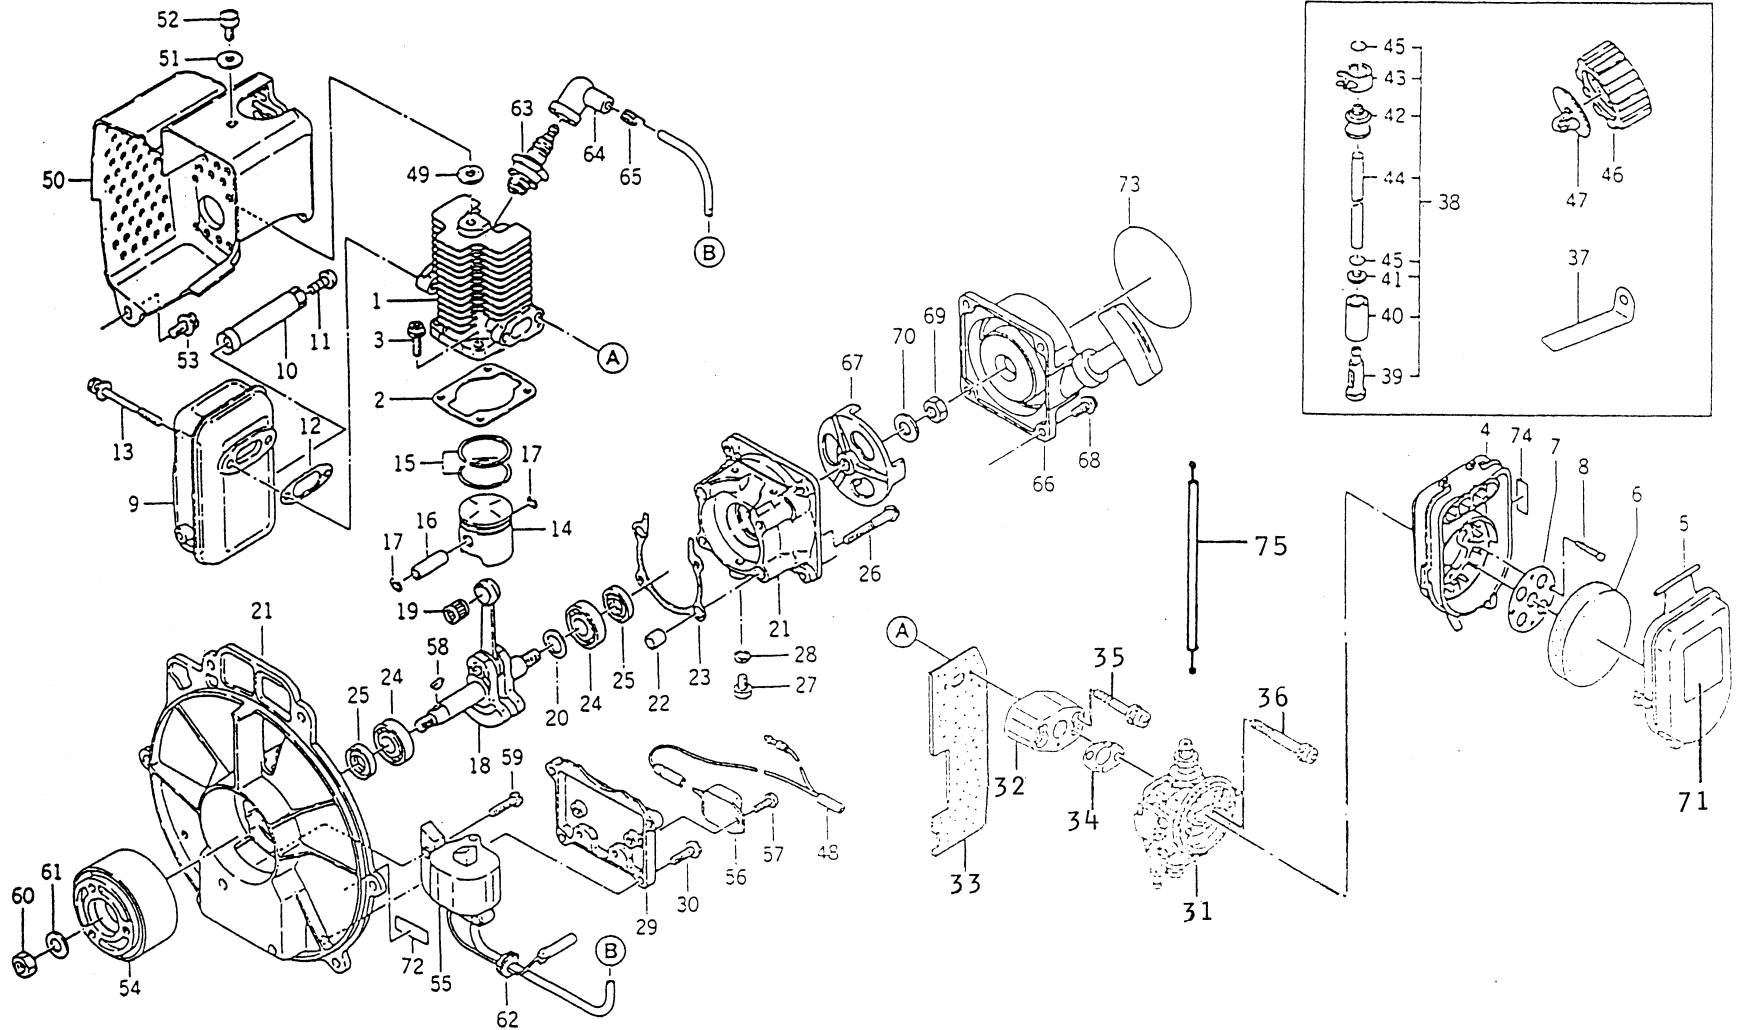

KTBL2300

TA022D-AF70

ENGINE

REV 050726

KTBL2300

TA022D-AF70

ENGINE

REF NO	PART NO	DESCRIPTION	QTY	NOTES
01	TA22001	CYLINDER	1	
02	TA22002	GASKET-CYLINDER	1	
03	233B0518	SCREW 5X18	4	
04	TA22004	CASE-AIR CLEANER	1	
05	TA22005	CAP-AIR CLEANER	1	
06	TA22006	ELEMENT-AIR CLEANER	1	
07	TA22007	PLATE-AIR CLEANER	1	
08	214B0414	SCREW 4X14	2	
09	TA22009	MUFFLER ASSY	1	
10	TA22010	ARRESTER-SPARK	1	
11	220R0608	SCREW 6X8	1	
12	TA22012	GASKET	1	
13	TA22013	BOLT	2	
14	KT12018	PISTON	1	
15	KT12019	PISTON RING SET	1	
16	KT12020	PIN-PISTON	1	
17	TH23056	RING-SNAP	2	
18	TA22018	CRANKSHAFT ASSY	1	
19	KT12056A	BEARING-NEEDLE	1	
20	KT12024	SHIM A/B/C/D	A/R	
21	TA22021	CRANKCASE-COMP	1	
22	TF22006	PIN	1	
23	TA22023	GASKET	1	
24	KT12036	BEARING (6001V3)	2	
25	TA22025	SEAL-OIL	2	
26	232B0540	SCREW 5X40	4	
27	112D0608	BOLT 6X8	1	
28	TA51021	GASKET-DRAIN	1	
29	TA22029	COVER-CRANKCASE	1	
30	233B0518	SCREW 5X18	4	
31	TA22031	CARBURETOR ASSY	1	
32	TA22032	INSULATOR	1	
33	TA22033	GASKET	1	
34	TD33055	GASKET	1	
35	TA22035	SCREW	2	
36	234B0535	SCREW 5X35	2	
37	TA22037	CLAMP	1	

ENGINE

REF NO	PART NO	DESCRIPTION	QTY	NOTES
38	TA22038	FUEL FILTER ASSY	1	
39	KT125830	WEIGHT	1	
40	KT125829	FILTER-FUEL	1	
41	411S0500	WASHER 5MM	1	
42	TE56044	JOINT	1	
43	TE56045	CLAMP	1	
44	TA22044	TUBE	1	
45	TE56047	CLIP	2	
46	TD33067	CAP-TANK	1	
47	KT125819	BREATHER	1	
48	TA22048	WIRE-LEAD	1	
49	TA22049	GASKET	1	
50	TA22050	SHROUD	1	
51	TA22051	WASHER	1	
52	TA51052	BOLT 6X12	1	
53	TA51053	SCREW 6X15	1	
54	TA22054	FLYWHEEL	1	
55	TA22055	COIL-IGNITION	1	
56	KT12M011B	IGNITER-FLAT TERMINAL	1	
57	214B0408	SCREW 4X8	2	
58	KT12025	KEY	1	
59	214B0520	SCREW 5X20	1	
60	314N0800	NUT 8MM	1	
61	TA22061	WASHER	1	
62	TA22062	GROMMET	1	
63	BM7	SPARK PLUG-NGK	1	
64/65	KT12048	PLUG CAP ASSY	1	
66	TD33032	RECOIL ASSY	1	
67	TD33033	PULLEY	1	
68	242B0514	SCREW 5X14	4	
69	314B0800	NUT 8MM	1	
70	411B0800	WASHER 8MM	1	
71	TA22071	LABEL-MANUAL	1	
72	TA22072	LABEL-PRODUCT	1	
73	TA22073	LABEL-BRAND	1	
74	TA22074	LABEL-MANUAL	1	
75	TA22075	CABLE-THROTTLE	1