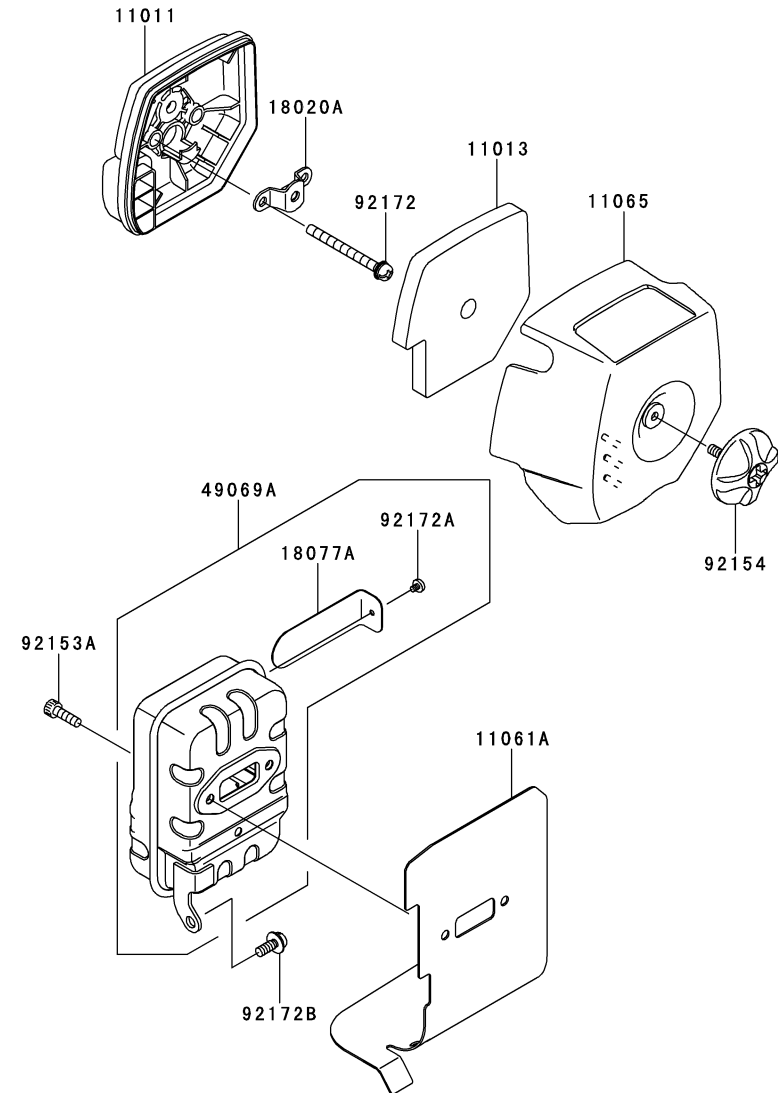

2051 Saturn Street
Monterey Park, CA 91755
323.728.7266
323.728.5304 Fax
<http://www.tmcpower.com>

PARTS CATALOG

KPW4550V & KPW4550V-50 LINE TRIMMER/WEEDEDER & BRUSH CUTTER

ENGINE REFERENCE:

TJ045E-KF70
CARB TIER III/EPA PHASE 2

REV 141118

KPW4550V

TJ045E-KF70

AIR FILTER/MUFFLER

REF NO	PART NO	DESCRIPTION	QTY	NOTES
11011	TJ45044	CASE-AIR FILTER	1	
11013	TJ45045A	ELEMENT-AIR FILTER	1	
11061A	TJ45081	GASKET,MUFFLER	1	
11065	TJ45047A	CAP	1	
18020A	TJ27105	BAFFLE	1	
18077A	TJ45082	ARRESTER-SPARK	1	
49069A	TJ45083	MUFFLER-ASSY	1	
92153A	TJ27087	BOLT,SOCKET,5X16	2	
92154	TJ27102	BOLT	1	
92172	TJ45084	SCREW,5X55	2	
92172A	TJ27088	SCREW	1	
92172B	TJ35083	SCREW,5X14	1	

KPW4550V

TJ045E-KF70

CARBURETOR

REF NO	PART NO	DESCRIPTION	QTY	NOTES
001	TF22C01	BODY ASSY-AIR PURGE	1	
002	TF22C02	BODY ASSY-PUMP	1	
004	TEX54DC04XA	O-RING	1	
006	TF22C05	COVER-PRIMER PUMP	1	
007	TJ45C07V	VALVE ASSY-THROTTLE	1	
008	TF22C07	SWIVEL ASSY	1	
009	TF22C08	VALVE-INLET NEEDLE	1	
010	TF22C10	GASKET-METERING DIAPHRAGM	1	
011	TEX54C11XA	GASKET-PUMP	1	
012	TF22C13	DIAPHRAGM-PUMP	1	
013	TJ27C13V	DIAPHRAGM ASSY-METERING	1	
014	TJ45C13V	SCREW-IDLE ADJUST	1	
015	TF22C19	SCREW-COLLAR THROTTLE	2	
016	TH34C16Z	ADJUSTER-CABLE	1	
016A	TF22C20	SCREW-METERING LEVER PIN	1	
017	TF22C18	SCREW-COVER	4	
019	TF22C21	SPRING-METERING LEVER	1	
020	TJ45C20V-K	JET-MAIN KIT (.390)	1	
021	TEX54C21XA	NUT-CABLE ADJUST	1	
023	TF22C23	SCREEN-FUEL INLET	1	
024	TF22C24	PIN-METERING LEVER	1	
025	TF22C26	LEVER-METERING	1	
026	TF22C27	BRACKET-CABLE	1	
027	TF22C28	VALVE-CHECK	1	
028	TF22C29	PRIMER-BULB	1	
11061	TJ45038	GASKET-CYLINDER-INSULATOR	1	
11061B	TJ45085	GASKET,CARBURETOR-INSULATOR	1	
11061C	TJ45086	GASKET,AC-CARBURETOR	1	
12021	TJ45087	VALVE-ASSY-REED	1	
12022	TJ45088	VALVE-REED	1	
15004	TJ45C00-VK	CARBURETOR ASSY	1	
32085	TJ45089	STOPPER	1	
92009	TF22037	SCREW 5X25	4	
92172	TJ27113	SCREW,3X12	1	
CRK	TJ27V-CRK	CRK		