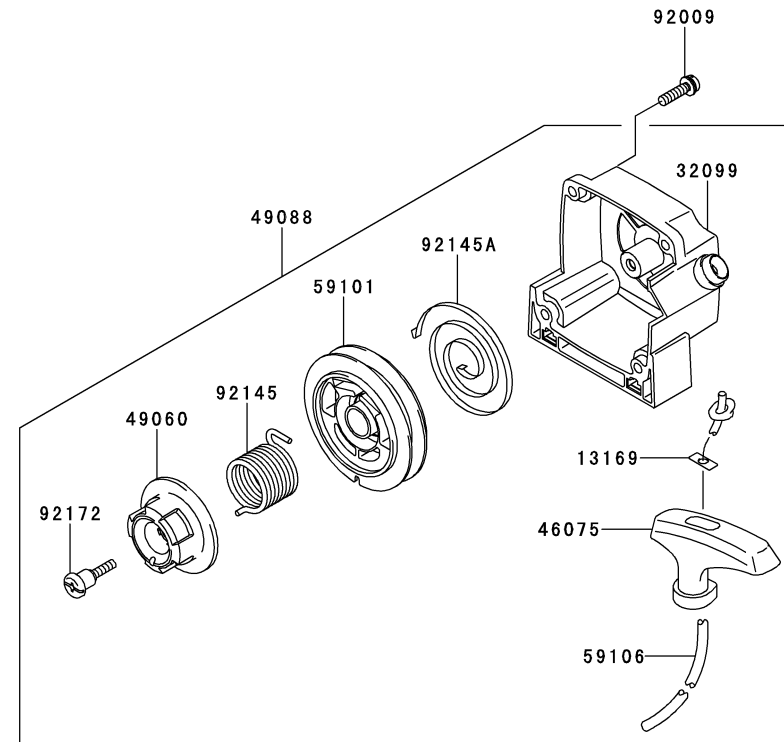

KPW4550V

TJ045E-KF70

STARTER

REF NO	PART NO	DESCRIPTION	QTY	NOTES
13165A	TJ45110	PAWL,RECOIL-STARTER	2	
13169	TD18080-07	PLATE	1	
32099	TJ45111	CASE	1	
46075	TJ45068	GRIP,RECOIL STARTER	1	
49060	TJ45112	CAM,PLATE	1	
49080	TJ45113	PULLEY-STARTING	1	
49088	TJ45114	STARTER-RECOIL	1	
59101	TJ45115	REEL,STARTER-RECOIL	1	
59106	TJ45116	ROPE,3.8X1000	1	
92009	TG25027-07	SCREW 5X20	4	
92033	TD18084	RING-SNAP	2	
92145	TJ45117	SPRING	1	
92145A	TJ45118	SPRING,SPIRAL	1	
92145C	TJ45077	SPRING	2	
92172	TJ45119	SCREW	1