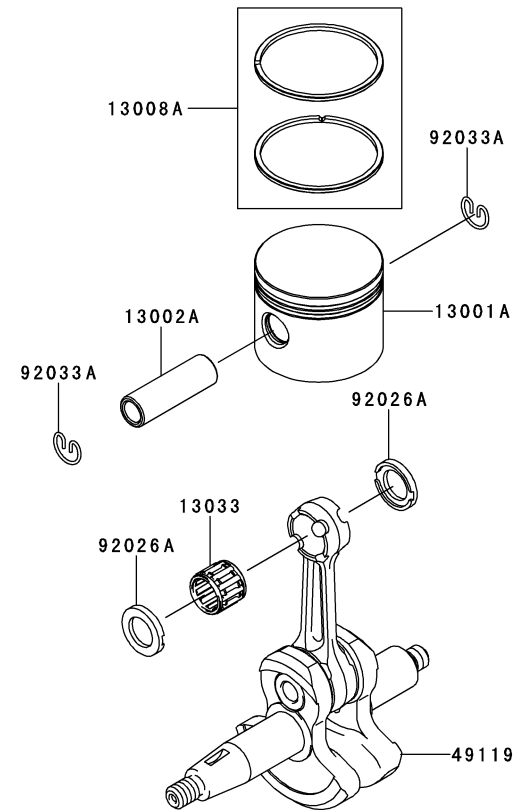

KPW4550V

TJ045E-KF70

PISTON/CRANKSHAFT

REF NO	PART NO	DESCRIPTION	QTY	NOTES
13001A	TJ45012	PISTON-ENGINE	1	
13002A	TJ45106	PIN-PISTON	1	
13008A	TJ45107	RING-SET-PISTON	1	
13033	TK65011	BEARING-SMALL END	1	
49119	TJ45016	CRANKSHAFT-ASSY	1	
92026A	TJ45108	SPACER	2	
92033A	TJ45109	RING-SNAP	2