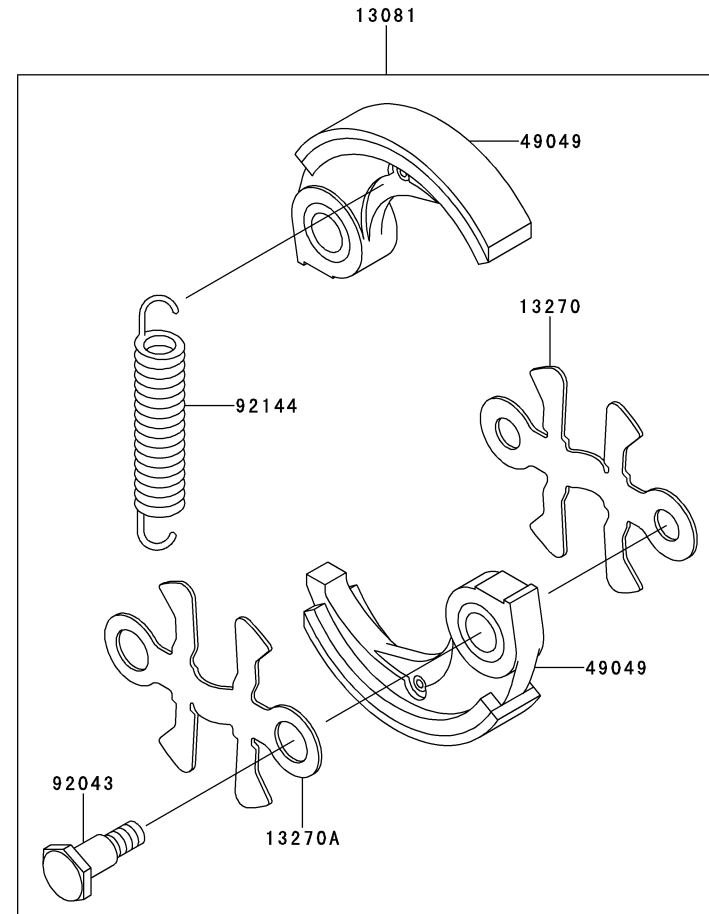

KPW4550V

TJ045E-KF70

CARBURETOR

REF NO	PART NO	DESCRIPTION	QTY	NOTES
001	TF22C01	BODY ASSY-AIR PURGE	1	
002	TF22C02	BODY ASSY-PUMP	1	
004	TEX54DC04XA	O-RING	1	
006	TF22C05	COVER-PRIMER PUMP	1	
007	TJ45C07V	VALVE ASSY-THROTTLE	1	
008	TF22C07	SWIVEL ASSY	1	
009	TF22C08	VALVE-INLET NEEDLE	1	
010	TF22C10	GASKET-METERING DIAPHRAGM	1	
011	TEX54C11XA	GASKET-PUMP	1	
012	TF22C13	DIAPHRAGM-PUMP	1	
013	TJ27C13V	DIAPHRAGM ASSY-METERING	1	
014	TJ45C13V	SCREW-IDLE ADJUST	1	
015	TF22C19	SCREW-COLLAR THROTTLE	2	
016	TH34C16Z	ADJUSTER-CABLE	1	
016A	TF22C20	SCREW-METERING LEVER PIN	1	
017	TF22C18	SCREW-COVER	4	
019	TF22C21	SPRING-METERING LEVER	1	
020	TJ45C20V-K	JET-MAIN KIT (.390)	1	
021	TEX54C21XA	NUT-CABLE ADJUST	1	
023	TF22C23	SCREEN-FUEL INLET	1	
024	TF22C24	PIN-METERING LEVER	1	
025	TF22C26	LEVER-METERING	1	
026	TF22C27	BRACKET-CABLE	1	
027	TF22C28	VALVE-CHECK	1	
028	TF22C29	PRIMER-BULB	1	
11061	TJ45038	GASKET-CYLINDER-INSULATOR	1	
11061B	TJ45085	GASKET,CARBURETOR-INSULATOR	1	
11061C	TJ45086	GASKET,AC-CARBURETOR	1	
12021	TJ45087	VALVE-ASSY-REED	1	
12022	TJ45088	VALVE-REED	1	
15004	TJ45C00-VK	CARBURETOR ASSY	1	
32085	TJ45089	STOPPER	1	
92009	TF22037	SCREW 5X25	4	
92172	TJ27113	SCREW,3X12	1	
CRK	TJ27V-CRK	CRK		

KPW4550V

TJ045E-KF70

PISTON/CRANKSHAFT

REF NO	PART NO	DESCRIPTION	QTY	NOTES
13001A	TJ45012	PISTON-ENGINE	1	
13002A	TJ45106	PIN-PISTON	1	
13008A	TJ45107	RING-SET-PISTON	1	
13033	TK65011	BEARING-SMALL END	1	
49119	TJ45016	CRANKSHAFT-ASSY	1	
92026A	TJ45108	SPACER	2	
92033A	TJ45109	RING-SNAP	2	

KPW4550V

TJ045E-KF70

PTO EQUIPMENT

REF NO	PART NO	DESCRIPTION	QTY	NOTES
13081	TJ35046A	CLUTCH-ASSY	1	
13270	TH34063-2	PLATE	1	
13270A	TH34063-4	PLATE	1	
49049	TH34063-1	SHOE-CLUTCH	2	
92043	TJ35047	PIN,CLUTCH	2	
92144	TH34063-3	SPRING-CLUTCH	1	