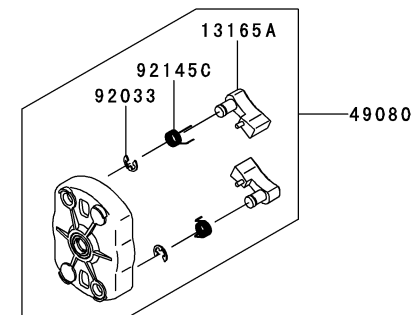

KPW4550V

TJ045E-KF70

STARTER

REF NO	PART NO	DESCRIPTION	QTY	NOTES
13165A	TJ45110	PAWL,RECOIL-STARTER	2	
13169	TD18080-07	PLATE	1	
32099	TJ45111	CASE	1	
46075	TJ45068	GRIP,RECOIL STARTER	1	
49060	TJ45112	CAM,PLATE	1	
49080	TJ45113	PULLEY-STARTING	1	
49088	TJ45114	STARTER-RECOIL	1	
59101	TJ45115	REEL,STARTER-RECOIL	1	
59106	TJ45116	ROPE,3.8X1000	1	
92009	TG25027-07	SCREW 5X20	4	
92033	TD18084	RING-SNAP	2	
92145	TJ45117	SPRING	1	
92145A	TJ45118	SPRING,SPIRAL	1	
92145C	TJ45077	SPRING	2	
92172	TJ45119	SCREW	1