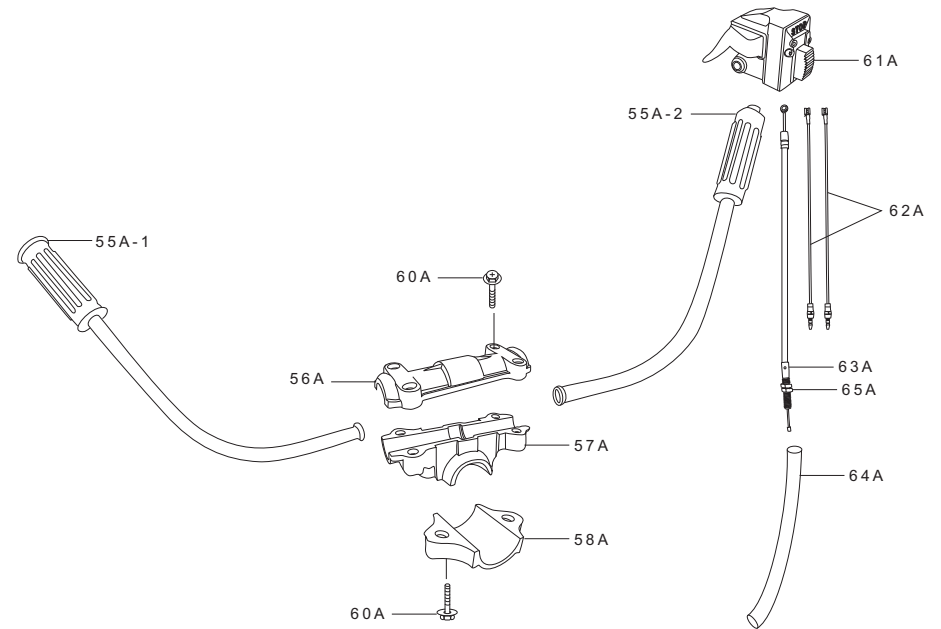

KPW4550V

TJ045E-KF70

BICYCLE HANDLE KIT

REF NO	PART NO	DESCRIPTION	QTY	NOTES
055A-1	PW32031A	HANDLE W/GRIP	1	
055A-2	PW34063	HANDLE-R W/GRIP	1	
056A	PW32033	HOLDER-HANDLE #1	1	
057A	PW32034	HOLDER-HANDLE #2	1	
058A	PW32035	HOLDER-HANDLE #3	1	
060A	B06X25W	BOLT W/WASHERS 6X25	6	
061A	PW34067	THROTTLE LEVER ASSY	1	
062A	PW34064	WIRE-LEAD 1MM	2	
063A	PW36570	CABLE-THROTTLE LONG	1	
064A	PW34066	COVER-LEAD WIRE	1	
065A	312B0600	NUT 6MM	1