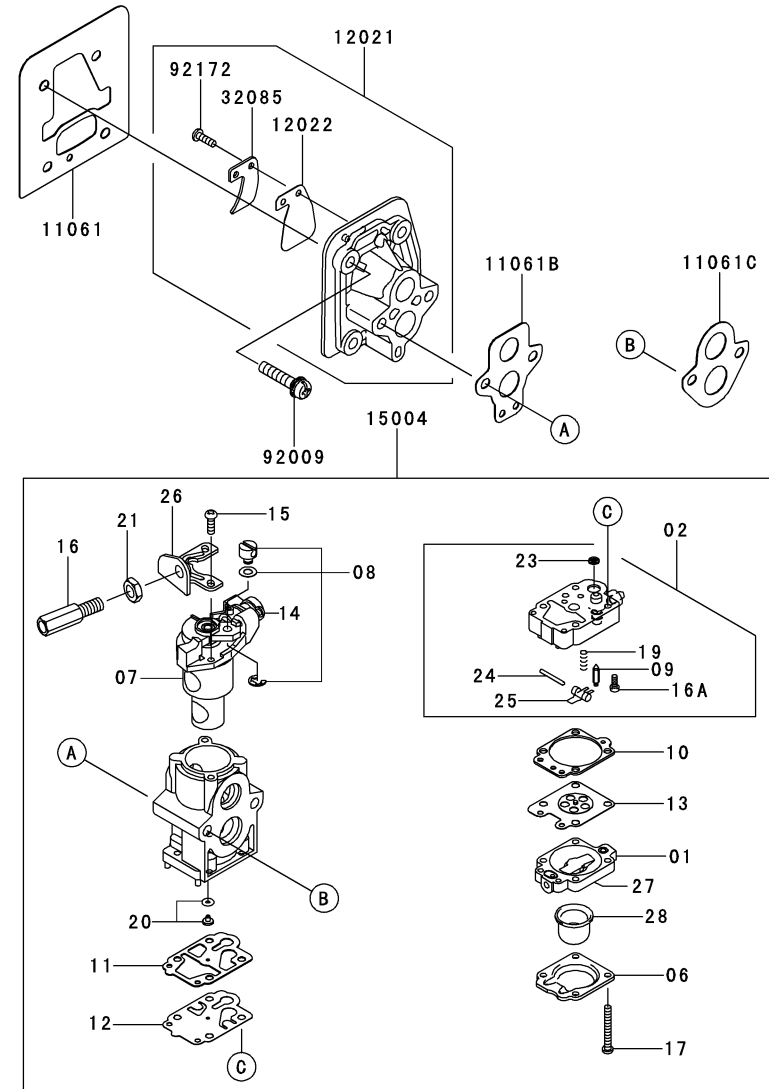

REV 141118

KPW4550V

TJ045E-KF70

AIR FILTER/MUFFLER

REF NO	PART NO	DESCRIPTION	QTY	NOTES
11011	TJ45044	CASE-AIR FILTER	1	
11013	TJ45045A	ELEMENT-AIR FILTER	1	
11061A	TJ45081	GASKET,MUFFLER	1	
11065	TJ45047A	CAP	1	
18020A	TJ27105	BAFFLE	1	
18077A	TJ45082	ARRESTER-SPARK	1	
49069A	TJ45083	MUFFLER-ASSY	1	
92153A	TJ27087	BOLT,SOCKET,5X16	2	
92154	TJ27102	BOLT	1	
92172	TJ45084	SCREW,5X55	2	
92172A	TJ27088	SCREW	1	
92172B	TJ35083	SCREW,5X14	1	

KPW4550V

TJ045E-KF70

CARBURETOR

REF NO	PART NO	DESCRIPTION	QTY	NOTES
001	TF22C01	BODY ASSY-AIR PURGE	1	
002	TF22C02	BODY ASSY-PUMP	1	
004	TEX54DC04XA	O-RING	1	
006	TF22C05	COVER-PRIMER PUMP	1	
007	TJ45C07V	VALVE ASSY-THROTTLE	1	
008	TF22C07	SWIVEL ASSY	1	
009	TF22C08	VALVE-INLET NEEDLE	1	
010	TF22C10	GASKET-METERING DIAPHRAGM	1	
011	TEX54C11XA	GASKET-PUMP	1	
012	TF22C13	DIAPHRAGM-PUMP	1	
013	TJ27C13V	DIAPHRAGM ASSY-METERING	1	
014	TJ45C13V	SCREW-IDLE ADJUST	1	
015	TF22C19	SCREW-COLLAR THROTTLE	2	
016	TH34C16Z	ADJUSTER-CABLE	1	
016A	TF22C20	SCREW-METERING LEVER PIN	1	
017	TF22C18	SCREW-COVER	4	
019	TF22C21	SPRING-METERING LEVER	1	
020	TJ45C20V-K	JET-MAIN KIT (.390)	1	
021	TEX54C21XA	NUT-CABLE ADJUST	1	
023	TF22C23	SCREEN-FUEL INLET	1	
024	TF22C24	PIN-METERING LEVER	1	
025	TF22C26	LEVER-METERING	1	
026	TF22C27	BRACKET-CABLE	1	
027	TF22C28	VALVE-CHECK	1	
028	TF22C29	PRIMER-BULB	1	
11061	TJ45038	GASKET-CYLINDER-INSULATOR	1	
11061B	TJ45085	GASKET,CARBURETOR-INSULATOR	1	
11061C	TJ45086	GASKET,AC-CARBURETOR	1	
12021	TJ45087	VALVE-ASSY-REED	1	
12022	TJ45088	VALVE-REED	1	
15004	TJ45C00-VK	CARBURETOR ASSY	1	
32085	TJ45089	STOPPER	1	
92009	TF22037	SCREW 5X25	4	
92172	TJ27113	SCREW,3X12	1	
CRK	TJ27V-CRK	CRK		