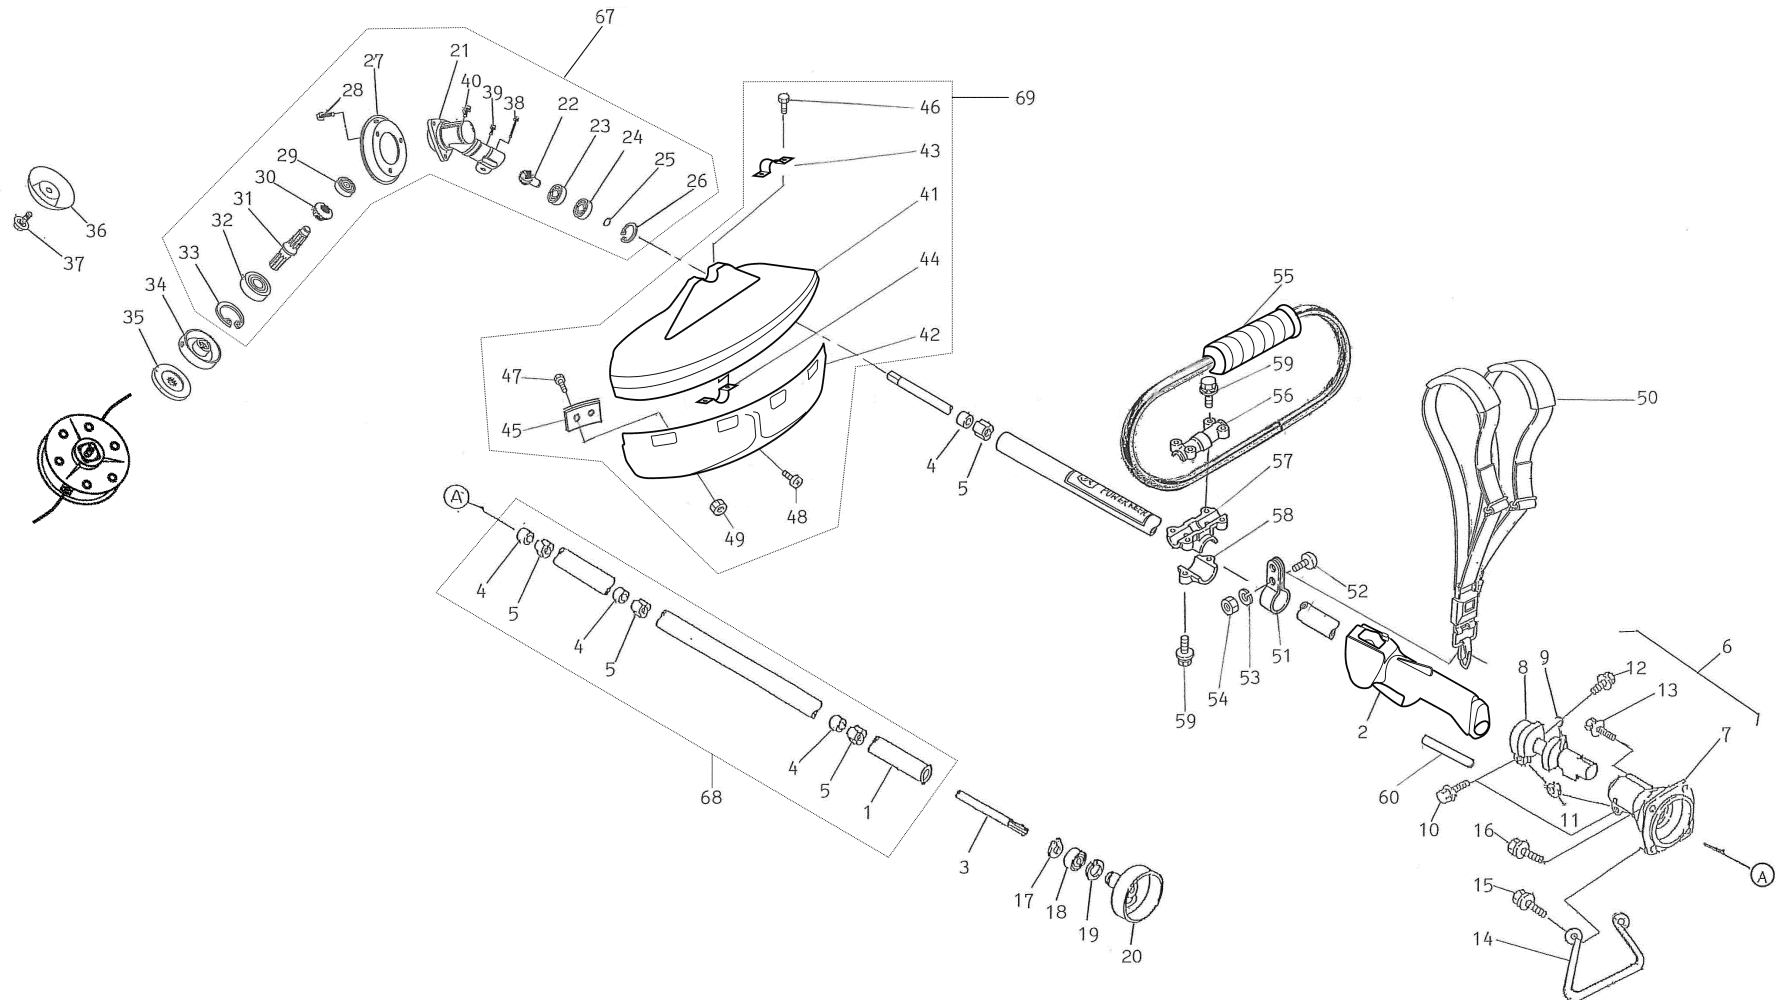

KPW4550V

TJ045E-KF70

BODY

KPW4550V

TJ045E-KF70

BODY

REF NO	PART NO	DESCRIPTION	QTY	NOTES
02	PW45501	THROTTLE LEVER ASSY (26	1	
03	PW36503	DRIVE SHAFT	1	
06	PW34006	CLUTCH CASE ASSY	1	
07	PW34007	CASE-CLUTCH	1	
08	PW34008	INNER CASE	1	
09	PW34009	CUSHION-RUBBER	1	
10	B06X30W	BOLT W/WASHERS 6X30	2	
11	PW34011	COLLAR	2	
12	B06X16W	BOLT W/WASHERS 6X16	1	
13	PW34013	BOLT-STOPPER 5X14	1	
14	PW34014B	STAND	1	
15	B06X25W	BOLT W/WASHERS 6X25	2	
16	B06X20W	BOLT W/WASHERS 6X20	2	
17	PW34016	RING-SNAP	1	
18	PW34017	BEARING (6203-2RU)	1	
19	PW34018	RING-SNAP #40	1	
20	PW34019A	DRUM-CLUTCH	1	
21	PW36521	GEAR CASE	1	
22	PW36522	PINION	1	
23	PW36523	BEARING, BALL, 6000	1	
24	PW36524	BEARING, BALL, 6000Z	1	
25	PW23039	RING-SNAP #10	1	
26	PW23005	RING-SNAP #26	1	
27	PW36527	GRASS COVER	1	
28	PW36528	BOLT, W/ WASHER, 5X8	3	
29	PW34026	BEARING (NSK629)	1	
30	PW36530	GEAR	1	
31	PW36531	CUTTER SHAFT	1	
32	PW24011	BEARING-BALL 6201-2RU	1	
33	PW24012	RING-SNAP #32	1	

BODY

REF NO	PART NO	DESCRIPTION	QTY	NOTES
34	PW36534	FIXER, BLADE, UPPER	1	
35	PW36535	FIXER, BLADE, LOWER	1	
36	PW36536	CUTTER BOWL	1	
37	PW27525	CUTTER BOLT	1	
38	B06X28W	BOLT,W/WASHERS, 6x28	1	
39	B05X10W	BOLT, W/WASHERS, 5x10	1	
40	B06X8	BOLT, 6X8	1	
41	PW45503	SAFETY COVER-UPPER	1	
42	PW45504	SAFETY COVER-LOWER	1	
43	PW45506	HOLDER-UPPER	1	
44	PW45507	HOLDER-LOWER	1	
45	PW45505	CUTTER	1	
46	B06X25W	BOLT W/WASHERS 6X25	2	
47	B05X12W	BOLT W/WASHERS 5X12	1	
48	PW45508	SCREW-TAPPING-4X16	1	
49	311AA0500	NUT-HEX	1	
50	PW45047	SHOULDER HARNESS-DOUBLE	1	
51	PW23017	SUPPORT-STRAP	1	
52	S05X12	SCREW 5X12	1	
53	SW005	WASHER-SPRING 5MM	1	
54	311AA0500	NUT-HEX	1	
55	PW45509	LOOP HANDLE	1	
56	PW32033	HOLDER-HANDLE #1	1	
57	PW32034	HOLDER-HANDLE #2	1	
58	PW23025	STAY C	1	
59	B06X25W	BOLT W/WASHERS 6X25	6	
60	PW45510	COVER-LEAD WIRE	1	
67	PW36567	GEAR CASE, ASSY	1	
68	PW36501	DRIVE HOUSING ASSY (W/	1	
69	PW45502	SAFETY COVER ASSY	1