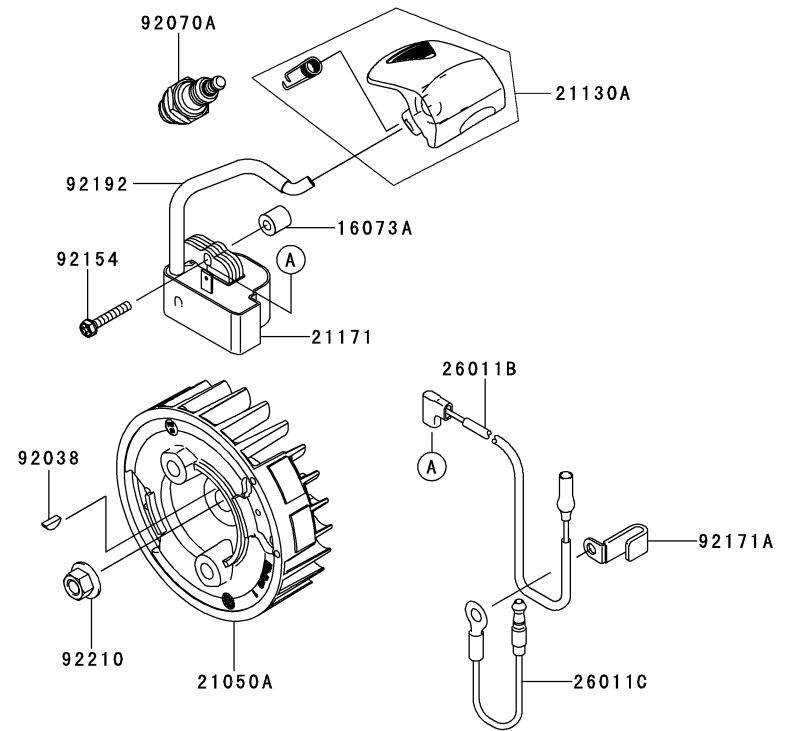

KPW4550V

TJ045E-KF70

ELECTRIC EQUIPMENT

REF NO	PART NO	DESCRIPTION	QTY	NOTES
16073A	TJ27070	INSULATOR	2	
21050A	TJ45100	FLYWHEEL	1	
21130A	TJ45101	CAP-SPARK PLUG ASSY	1	
21171	TJ45102	COIL-ASSY-IGNITION	1	
26011B	TJ45103	WIRE-LEAD	1	
26011C	TJ27122	WIRE-LEAD	1	
92038	TJ27075	KEY	1	
92070A	BPMR7A	SPARK PLUG-NGK	1	
92154	TJ45104	BOLT,4X25	2	
92171A	TJ27123	CLAMP	1	
92192	TJ27023	TUBE	1	
92210	TJ27092	NUT, 8MM	1