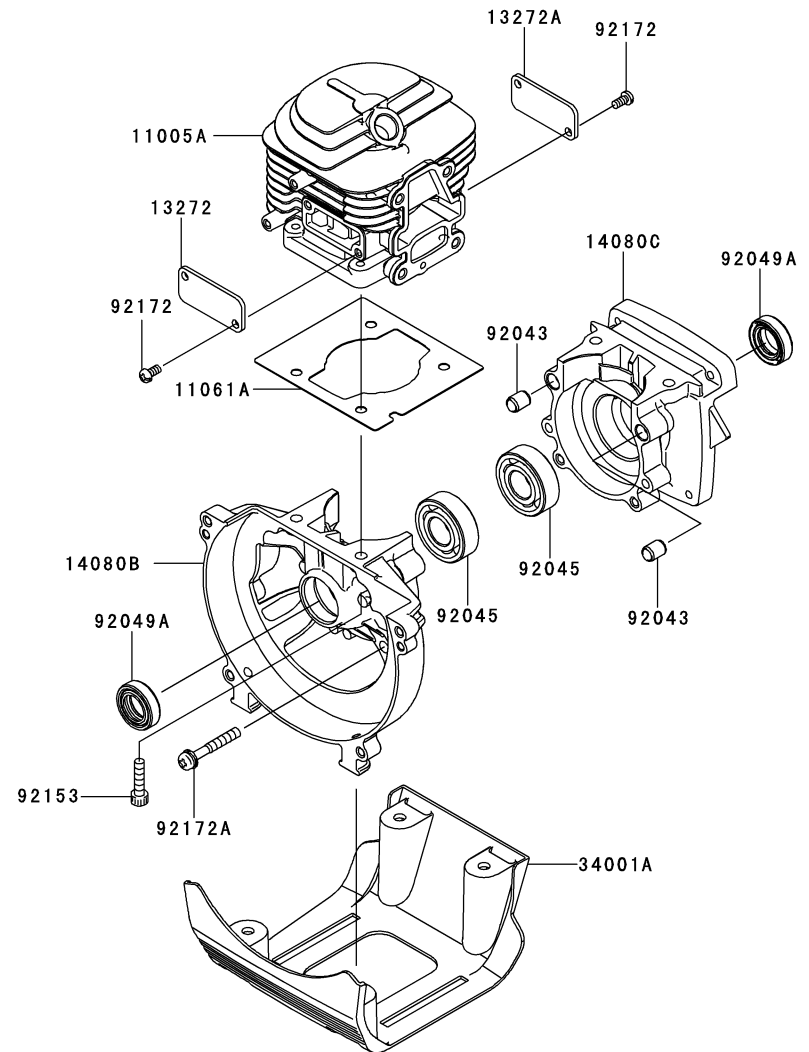

KPW4550V

TJ045E-KF70

CARBURETOR

REF NO	PART NO	DESCRIPTION	QTY	NOTES
001	TF22C01	BODY ASSY-AIR PURGE	1	
002	TF22C02	BODY ASSY-PUMP	1	
004	TEX54DC04XA	O-RING	1	
006	TF22C05	COVER-PRIMER PUMP	1	
007	TJ45C07V	VALVE ASSY-THROTTLE	1	
008	TF22C07	SWIVEL ASSY	1	
009	TF22C08	VALVE-INLET NEEDLE	1	
010	TF22C10	GASKET-METERING DIAPHRAGM	1	
011	TEX54C11XA	GASKET-PUMP	1	
012	TF22C13	DIAPHRAGM-PUMP	1	
013	TJ27C13V	DIAPHRAGM ASSY-METERING	1	
014	TJ45C13V	SCREW-IDLE ADJUST	1	
015	TF22C19	SCREW-COLLAR THROTTLE	2	
016	TH34C16Z	ADJUSTER-CABLE	1	
016A	TF22C20	SCREW-METERING LEVER PIN	1	
017	TF22C18	SCREW-COVER	4	
019	TF22C21	SPRING-METERING LEVER	1	
020	TJ45C20V-K	JET-MAIN KIT (.390)	1	
021	TEX54C21XA	NUT-CABLE ADJUST	1	
023	TF22C23	SCREEN-FUEL INLET	1	
024	TF22C24	PIN-METERING LEVER	1	
025	TF22C26	LEVER-METERING	1	
026	TF22C27	BRACKET-CABLE	1	
027	TF22C28	VALVE-CHECK	1	
028	TF22C29	PRIMER-BULB	1	
11061	TJ45038	GASKET-CYLINDER-INSULATOR	1	
11061B	TJ45085	GASKET,CARBURETOR-INSULATOR	1	
11061C	TJ45086	GASKET,AC-CARBURETOR	1	
12021	TJ45087	VALVE-ASSY-REED	1	
12022	TJ45088	VALVE-REED	1	
15004	TJ45C00-VK	CARBURETOR ASSY	1	
32085	TJ45089	STOPPER	1	
92009	TF22037	SCREW 5X25	4	
92172	TJ27113	SCREW,3X12	1	
CRK	TJ27V-CRK	CRK		

KPW4550V

TJ045E-KF70

CONTROL EQUIPMENT

REF NO	PART NO	DESCRIPTION	QTY	NOTES
12010	TJ45120	CABLE-THROTTLE	1	

COOLING EQUIPMENT

REF NO	PART NO	DESCRIPTION	QTY	NOTES
49089	TJ45019A	SHROUD-ENGINE	1	
59066	TJ45090	HOUSING-FAN	1	
92172	TJ27017	SCREW 4X10	2	
92172A	TJ27121	SCREW,5X16	4	

KPW4550V

TJ045E-KF70

CYLINDER/CRANKCASE

REF NO	PART NO	DESCRIPTION	QTY	NOTES
11005A	TJ45091	CYLINDER-ENGINE	1	
11061A	TJ45092	GASKET,CYLINDER	1	
13272	TJ45093	PLATE	1	
13272A	TJ45094	PLATE	1	
14080B	TJ45095	CRANKCASE	1	
14080C	TJ45096	CRANKCASE	1	
34001A	TJ45097	STAND	1	
92043	TJ27128	PIN	2	
92045	TJ45007	BEARING-BALL,6202C3	2	
92049A	TJ45098	SEAL-OIL,15X25X7	2	
92153	TJ27059	BOLT,SOCKET,5X20	4	
92172	TJ27060	SCREW,4X8	4	
92172A	TJ45099	SCREW,5X35	4	