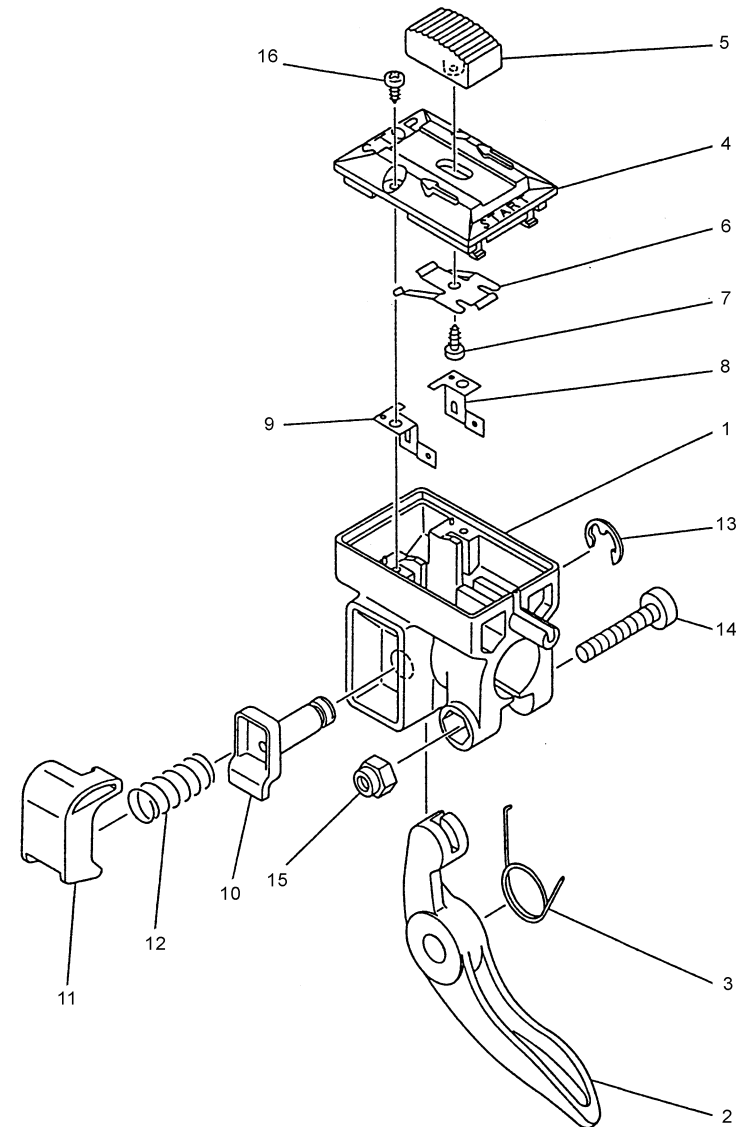

KPW4550V

TJ045E-KF70

BICYCLE HANDLE KIT

REF NO	PART NO	DESCRIPTION	QTY	NOTES
055A-1	PW32031A	HANDLE W/GRIP	1	
055A-2	PW34063	HANDLE-R W/GRIP	1	
056A	PW32033	HOLDER-HANDLE #1	1	
057A	PW32034	HOLDER-HANDLE #2	1	
058A	PW32035	HOLDER-HANDLE #3	1	
060A	B06X25W	BOLT W/WASHERS 6X25	6	
061A	PW34067	THROTTLE LEVER ASSY	1	
062A	PW34064	WIRE-LEAD 1MM	2	
063A	PW36570	CABLE-THROTTLE LONG	1	
064A	PW34066	COVER-LEAD WIRE	1	
065A	312B0600	NUT 6MM	1	

KPW4550V

TJ045E-KF70

THROTTLE LEVER - BICYCLE HANDLE

REF NO	PART NO	DESCRIPTION	QTY	NOTES
	PW34067	THROTTLE LEVER ASSY	1	
001	PW34067-01	BODY	1	
002	PW34067-02	LEVER	1	
003	PW24015-13	SPRING-RETURN	1	
004	PW24015-03	COVER	1	
005	PW24015-02	SWITCH	1	
006	PW24015-04	SPRING	1	
007	PW24015-05	SCREW 3X8	1	
008	PW34067-03	PLATE-GROUND R	1	
009	PW34067-04	PLATE-GROUND L	1	
010	PW24015-10	SHAFT	1	
011	PW24015-12	STOPPER	1	
012	PW24015-11	SPRING	1	
013	PW24015-14	E-RING	1	
014	S05X25	SCREW 5X25	1	
015	PW24015-16	NUT-NYLON	1	
016	PW24015-05	SCREW 3X8	2	

BODY

REF NO	PART NO	DESCRIPTION	QTY	NOTES
34	PW36534	FIXER, BLADE, UPPER	1	
35	PW36535	FIXER, BLADE, LOWER	1	
36	PW36536	CUTTER BOWL	1	
37	PW27525	CUTTER BOLT	1	
38	B06X28W	BOLT,W/WASHERS, 6x28	1	
39	B05X10W	BOLT, W/WASHERS, 5x10	1	
40	B06X8	BOLT, 6X8	1	
41	PW45503	SAFETY COVER-UPPER	1	
42	PW45504	SAFETY COVER-LOWER	1	
43	PW45506	HOLDER-UPPER	1	
44	PW45507	HOLDER-LOWER	1	
45	PW45505	CUTTER	1	
46	B06X25W	BOLT W/WASHERS 6X25	2	
47	B05X12W	BOLT W/WASHERS 5X12	1	
48	PW45508	SCREW-TAPPING-4X16	1	
49	311AA0500	NUT-HEX	1	
50	PW45047	SHOULDER HARNESS-DOUBLE	1	
51	PW23017	SUPPORT-STRAP	1	
52	S05X12	SCREW 5X12	1	
53	SW005	WASHER-SPRING 5MM	1	
54	311AA0500	NUT-HEX	1	
55	PW45509	LOOP HANDLE	1	
56	PW32033	HOLDER-HANDLE #1	1	
57	PW32034	HOLDER-HANDLE #2	1	
58	PW23025	STAY C	1	
59	B06X25W	BOLT W/WASHERS 6X25	6	
60	PW45510	COVER-LEAD WIRE	1	
67	PW36567	GEAR CASE, ASSY	1	
68	PW36501	DRIVE HOUSING ASSY (W/	1	
69	PW45502	SAFETY COVER ASSY	1	