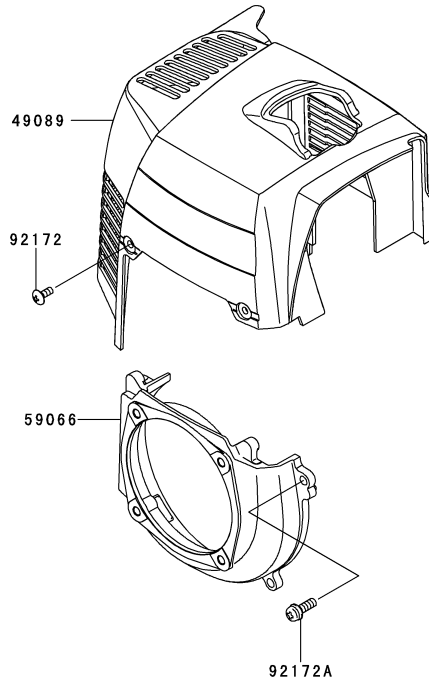

KPW4550V

TJ045E-KF70

CONTROL EQUIPMENT

REF NO	PART NO	DESCRIPTION	QTY	NOTES
12010	TJ45120	CABLE-THROTTLE	1	

COOLING EQUIPMENT

REF NO	PART NO	DESCRIPTION	QTY	NOTES
49089	TJ45019A	SHROUD-ENGINE	1	
59066	TJ45090	HOUSING-FAN	1	
92172	TJ27017	SCREW 4X10	2	
92172A	TJ27121	SCREW,5X16	4