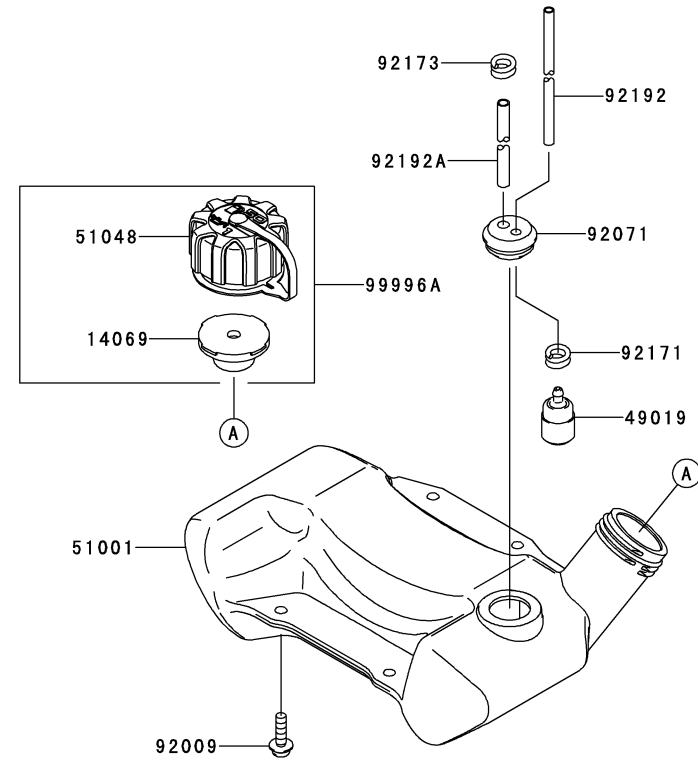

KPW4550V

TJ045E-KF70

FUEL TANK/FUEL VALVE

REF NO	PART NO	DESCRIPTION	QTY	NOTES
14069	TH34065A	BREATHER	1	
49019	TJ27043	FILTER-FUEL	1	
51001	TJ45058	TANK-COMP-FUEL	1	
51048	TH34064	CAP ASSY-TANK	1	
92009	TF22042	SCREW 5X20	4	
92071	TG34042	GROMMET-FUEL TANK	1	
92171	TK65043	CLAMP	1	
92173	TJ27124	CLAMP	1	
92192	TJ45105	TUBE,3X5X200	1	
92192A	TJ45064	TUBE,3X6X105	1	
99996A	99996-6089	CAP-TANK & BREATHER ASSY	1