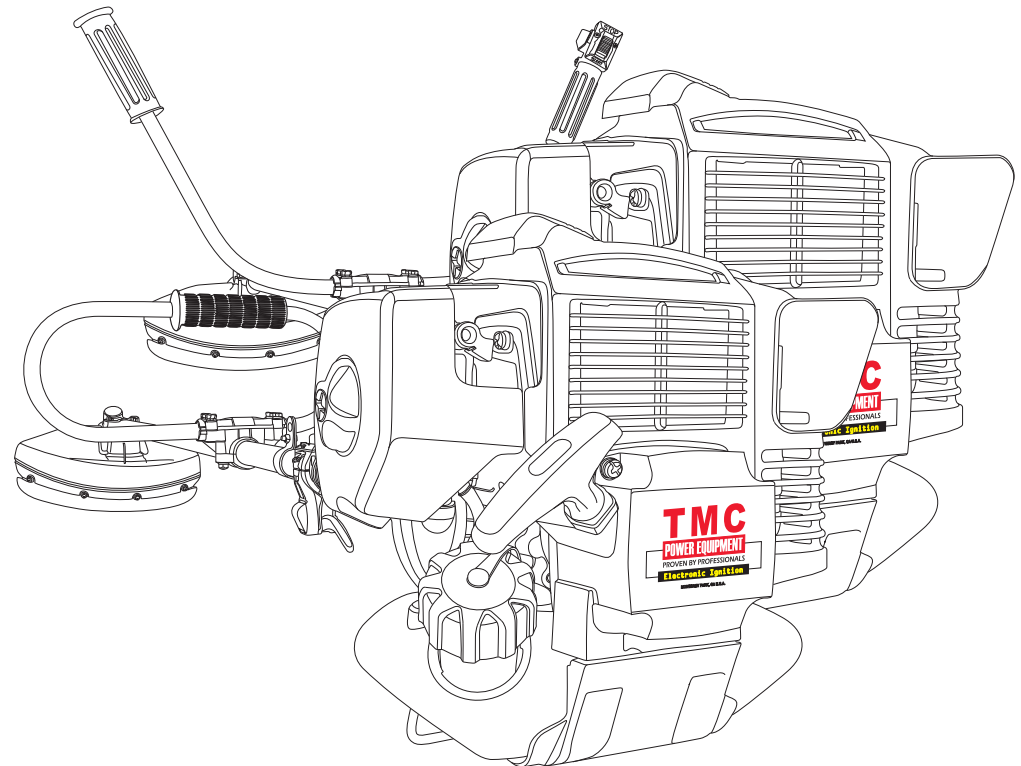

2051 Saturn Street
Monterey Park, CA 91755
323.728.7266
323.728.5304 Fax
<http://www.tmcpower.com>

PARTS CATALOG

KPW4500V & KPW4500V-50 LINE TRIMMER/WEEDEDER & BRUSH CUTTER

ENGINE REFERENCE:

TJ045E-AF70
CARB TIER III/EPA PHASE 2

REV 080910A

KPW4500V

TJ045E-AF70

CARBURETOR

REF NO	PART NO	DESCRIPTION	QTY	NOTES
001	TF22C01	BODY ASSY-AIR PURGE	1	
002	TF22C02	BODY ASSY-PUMP	1	
004	TEX54DC04XA	O-RING	1	
006	TF22C05	COVER-PRIMER PUMP	1	
007	TJ45C07V	VALVE ASSY-THROTTLE	1	
008	TF22C07	SWIVEL ASSY	1	
009	TF22C08	VALVE-INLET NEEDLE	1	
010	TF22C10	GASKET-METERING DIAPHRAGM	1	
011	TEX54C11XA	GASKET-PUMP	1	
012	TF22C13	DIAPHRAGM-PUMP	1	
013	TJ27C13V	DIAPHRAGM ASSY-METERING	1	
014	TJ45C13V	SCREW-IDLE ADJUST	1	
015	TF22C19	SCREW-COLLAR THROTTLE	2	
016	TH34C16Z	ADJUSTER-CABLE	1	
016A	TF22C20	SCREW-METERING LEVER PIN	1	
017	TF22C18	SCREW-COVER	4	
019	TF22C21	SPRING-METERING LEVER	1	
020	TJ45C20V	JET-MAIN KIT	1	
021	TEX54C21XA	NUT-CABLE ADJUST	1	
023	TF22C23	SCREEN-FUEL INLET	1	
024	TF22C24	PIN-METERING LEVER	1	
025	TF22C26	LEVER-METERING	1	
026	TF22C27	BRACKET-CABLE	1	
027	TF22C28	VALVE-CHECK	1	
028	TF22C29	PRIMER-BULB	1	
11061A	TJ45036	GASKET,CARBURETOR-INSULATOR	1	
11061B	TJ45037	GASKET	1	
11061C	TJ45038	GASKET-CYLINDER-INSULATOR	1	
12022	TK65029	VALVE-REED	1	
15004	TJ45C00-V	CARBURETOR ASSY	1	
16073	TJ45040	INSULATOR	1	
32085	TK65031	STOPPER	1	
92009	TF22037	SCREW 5X25	4	
92172	TK65032	SCREW-3X12	1	
CRK	TJ27V-CRK	CRK	1	
GDK	TJ27V-GDK	GASKET/DIAPHRAGM KIT	1	