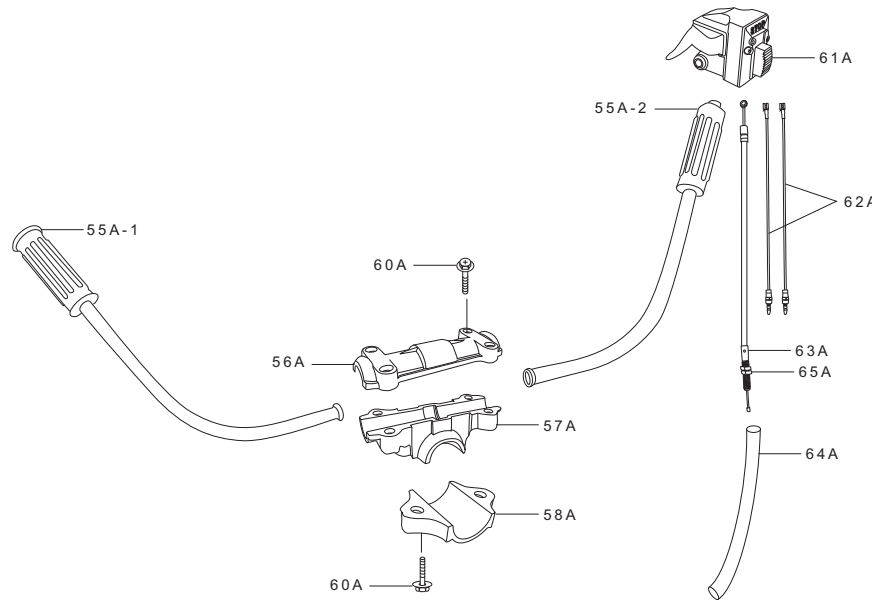

KPW4500V

TJ045E-AF70

STARTER

REF NO	PART NO	DESCRIPTION	QTY	NOTES
13165	TJ45066	PAWL	2	
13169	TD18080-07	PLATE	1	
46075	TJ45068	GRIP,RECOIL STARTER	1	
49060	TJ45069	CAM, STARTER RECOIL	1	
49080	TJ45070	PULLEY-STARTING	1	
49088	TJ45071	STARTER-RECOIL	1	
59101	TJ45072	REEL, STARTER-RECOIL	1	
59106	KT28080-08	ROPE	1	
92009	TG25027-07	SCREW 5X20	4	
92033	TD18084	RING-SNAP	2	
92145	TJ45076	SPRING-SPIRAL	1	
92145A	TJ45077	SPRING	2	
92145B	TJ45078	SPRING	1	
92172	TJ45079	SCREW	1	

KPW4500V

TJ045E-AF70

THROTTLE LEVER

REF NO	PART NO	DESCRIPTION	QTY	NOTES
	PW33050A	THROTTLE LEVER ASSY	1	
01A	PW33051-01A	BODY-UPPER	1	
01B	PW33051-01B	BODY-LOWER	1	
02	PW24015-02	SWITCH	1	
03	PW24015-03	COVER	1	
04	PW24015-04	SPRING	1	
05	PW24015-05	SCREW 3X8	1	
06	PW24015-06	PLATE-GROUND R	1	
07	PW24015-07	PLATE-GROUND L	1	
08	PW24015-05	SCREW 3X8	2	
09	PW24015-09	LEVER	1	
10	PW24015-10	SHAFT	1	
11	PW24015-11	SPRING	1	
12	PW24015-12	STOPPER	1	
13	PW24015-13	SPRING-RETURN	1	
14	PW24015-14	E-RING	1	
15A	220B0520	SCREW 5X20	2	
16A	311B0500	NUT 5MM	2	