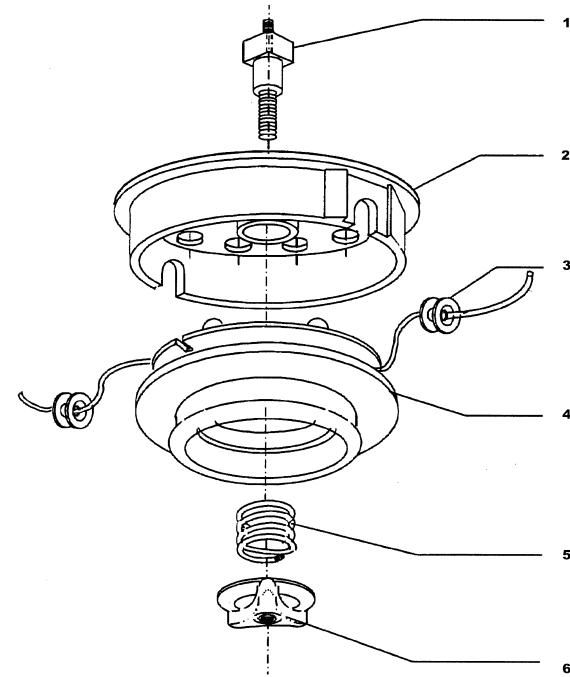

THROTTLE LEVER - BICYCLE HANDLE

REF NO	PART NO	DESCRIPTION	QTY	NOTES
	PW34067	THROTTLE LEVER ASSY	1	
001	PW34067-01	BODY	1	
002	PW34067-02	LEVER	1	
003	PW24015-13	SPRING-RETURN	1	
004	PW24015-03	COVER	1	
005	PW24015-02	SWITCH	1	
006	PW24015-04	SPRING	1	
007	PW24015-05	SCREW 3X8	1	
008	PW34067-03	PLATE-GROUND R	1	
009	PW34067-04	PLATE-GROUND L	1	
010	PW24015-10	SHAFT	1	
011	PW24015-12	STOPPER	1	
012	PW24015-11	SPRING	1	
013	PW24015-14	E-RING	1	
014	S05X25	SCREW 5X25	1	
015	PW24015-16	NUT-NYLON	1	
016	PW24015-05	SCREW 3X8	2	

BODY

REF NO	PART NO	DESCRIPTION	QTY	NOTES
28	PW34028	CUTTER SHAFT	1	
29	PW24011	BEARING (6201-2RU)	1	
30	PW24012	RING-SNAP #32	1	
31	PW34031	FIXER-BLADE UPPER	1	
32	PW34032	FIXER-BLADE LOWER	1	
37	B06X30	BOLT 6X30	1	
38	PW34038	PLATE	1	
39	S05X10W	SCREW W/WASHER 5X10	1	
40	PW25060	BOLT 8X8	1	
41	PW45041	SAFETY COVER	1	
42	PW45042	BRACKET-SAFETY COVER	1	
43	B06X16W	BOLT W/WASHERS 6X16	4	
44	PW45044	BLADE-SAFETY COVER	1	
45	234B0518	SCREW 5X18	4	
46	TLE23055	NUT-FLANGE	4	
47	PW45047	SHOULDER HARNESS-DOUBLE	1	
48	PW23017	SUPPORT-STRAP	1	
49	S05X12	SCREW 5X12	1	
50	SW005	WASHER-SPRING 5MM	1	
51	311B0500	NUT 5MM	1	
52	PW45052	LOOP HANDLE	1	
53	PW32033	HOLDER-HANDLE #1	1	
54	PW32034	HOLDER-HANDLE #2	1	
55	PW32035	HOLDER-HANDLE #3	1	
56	B06X25W	BOLT W/WASHERS 6X25	6	
57	PW33050A	THROTTLE LEVER ASSY	1	
58	PW24016	WIRE-LEAD	1	
66	B06X20W	BOLT W/WASHERS 6X20	2	

CUTTING HEAD (MANUAL)

REF NO	PART NO	DESCRIPTION	QTY	NOTES
	UN-10	MANUAL HEAD-UNIVERSAL	1	
01	UN10-1	BOLT-8X1.25MM MLH	1	
02	UN10-2	HOUSING	1	
03	UN10-3	EYELET	2	
04	UN10-4	SPOOL	1	
05	UN10-5	SPRING	1	
06	UN10-6	KNOB-LH	1	