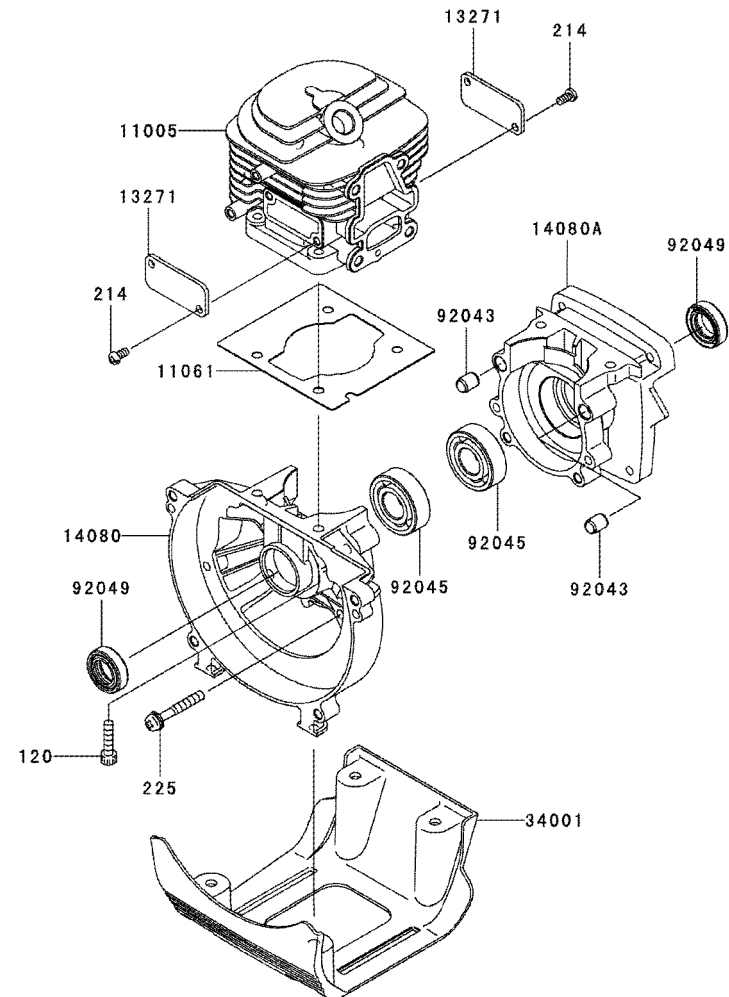

REV 080910A

KPW4500V

TJ045E-AF70

CARBURETOR

REF NO	PART NO	DESCRIPTION	QTY	NOTES
001	TF22C01	BODY ASSY-AIR PURGE	1	
002	TF22C02	BODY ASSY-PUMP	1	
004	TEX54DC04XA	O-RING	1	
006	TF22C05	COVER-PRIMER PUMP	1	
007	TJ45C07V	VALVE ASSY-THROTTLE	1	
008	TF22C07	SWIVEL ASSY	1	
009	TF22C08	VALVE-INLET NEEDLE	1	
010	TF22C10	GASKET-METERING DIAPHRAGM	1	
011	TEX54C11XA	GASKET-PUMP	1	
012	TF22C13	DIAPHRAGM-PUMP	1	
013	TJ27C13V	DIAPHRAGM ASSY-METERING	1	
014	TJ45C13V	SCREW-IDLE ADJUST	1	
015	TF22C19	SCREW-COLLAR THROTTLE	2	
016	TH34C16Z	ADJUSTER-CABLE	1	
016A	TF22C20	SCREW-METERING LEVER PIN	1	
017	TF22C18	SCREW-COVER	4	
019	TF22C21	SPRING-METERING LEVER	1	
020	TJ45C20V	JET-MAIN KIT	1	
021	TEX54C21XA	NUT-CABLE ADJUST	1	
023	TF22C23	SCREEN-FUEL INLET	1	
024	TF22C24	PIN-METERING LEVER	1	
025	TF22C26	LEVER-METERING	1	
026	TF22C27	BRACKET-CABLE	1	
027	TF22C28	VALVE-CHECK	1	
028	TF22C29	PRIMER-BULB	1	
11061A	TJ45036	GASKET,CARBURETOR-INSULATOR	1	
11061B	TJ45037	GASKET	1	
11061C	TJ45038	GASKET-CYLINDER-INSULATOR	1	
12022	TK65029	VALVE-REED	1	
15004	TJ45C00-V	CARBURETOR ASSY	1	
16073	TJ45040	INSULATOR	1	
32085	TK65031	STOPPER	1	
92009	TF22037	SCREW 5X25	4	
92172	TK65032	SCREW-3X12	1	
CRK	TJ27V-CRK	CRK	1	
GDK	TJ27V-GDK	GASKET/DIAPHRAGM KIT	1	

KPW4500V

TJ045E-AF70

CONTROL EQUIPMENT

REF NO	PART NO	DESCRIPTION	QTY	NOTES
54012	TG28017	CABLE-THROTTLE	1	

COOLING EQUIPMENT

REF NO	PART NO	DESCRIPTION	QTY	NOTES
233	233AA0516	SCREW-PAN-WP+- 5X16	4	
49089	TJ45019	SHROUD-ENGINE	1	
59066	TJ45020	HOUSING-FAN	1	
92172	TJ27017	SCREW 4X10	2	

KPW4500V

TJ045E-AF70

CYLINDER/CRANKCASE

REF NO	PART NO	DESCRIPTION	QTY	NOTES
11005	TJ45001	CYLINDER-ENGINE	1	
11061	TJ45002	GASKET,CYLINDER	1	
120	120CB0520	BOLT-SOCKET 5X20	4	
13271	TJ45003	PLATE	2	
14080	TJ45004	CRANKCASE	1	
14080A	TJ45005	CRANKCASE	1	
214	214AA0408	SCREW-PAN+- 4X8	4	
225	225AA0535	SCREW-PAN-WSP-CRS,5X35	4	
34001	TJ45006	STAND	1	
92043	TF22006	PIN	2	
92045	TJ45007	BEARING-BALL,6202C3	2	
92049	TJ45008	SEAL-OIL, ISCD-15-25-7-F	2	