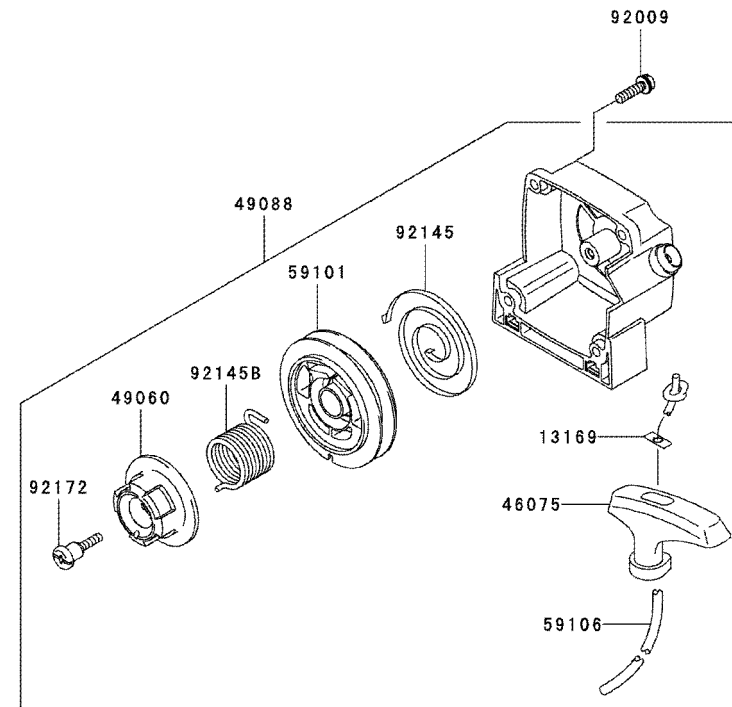

KPW4500V

TJ045E-AF70

STARTER

REF NO	PART NO	DESCRIPTION	QTY	NOTES
13165	TJ45066	PAWL	2	
13169	TD18080-07	PLATE	1	
46075	TJ45068	GRIP,RECOIL STARTER	1	
49060	TJ45069	CAM, STARTER RECOIL	1	
49080	TJ45070	PULLEY-STARTING	1	
49088	TJ45071	STARTER-RECOIL	1	
59101	TJ45072	REEL, STARTER-RECOIL	1	
59106	KT28080-08	ROPE	1	
92009	TG25027-07	SCREW 5X20	4	
92033	TD18084	RING-SNAP	2	
92145	TJ45076	SPRING-SPIRAL	1	
92145A	TJ45077	SPRING	2	
92145B	TJ45078	SPRING	1	
92172	TJ45079	SCREW	1