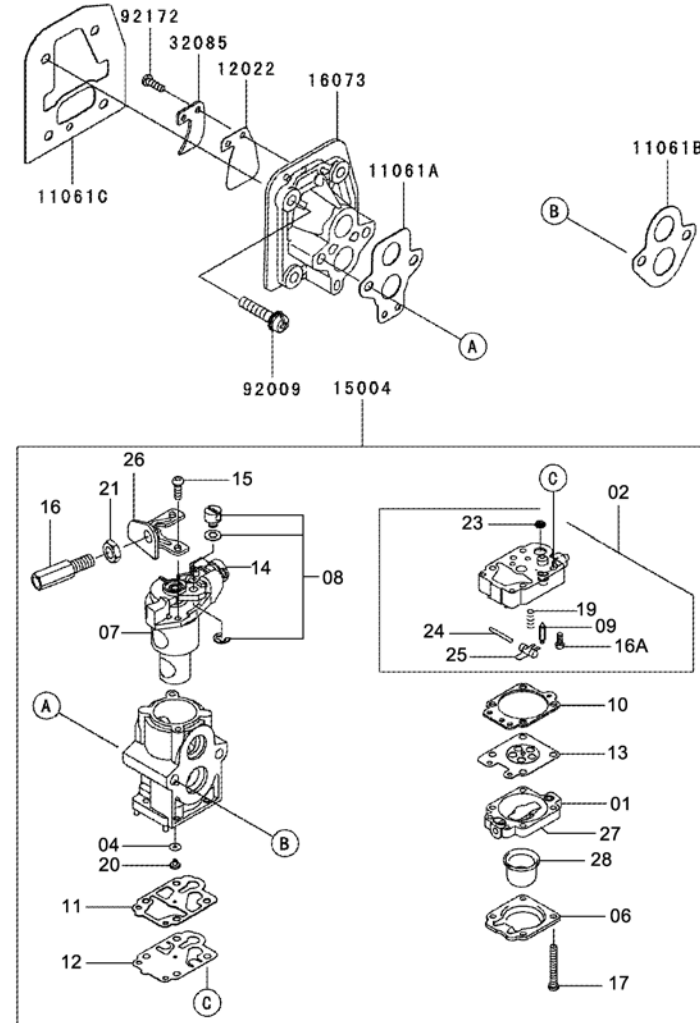

REV 080910A

KPW4500V

TJ045E-AF70

CARBURETOR

REF NO	PART NO	DESCRIPTION	QTY	NOTES
001	TF22C01	BODY ASSY-AIR PURGE	1	
002	TF22C02	BODY ASSY-PUMP	1	
004	TEX54DC04XA	O-RING	1	
006	TF22C05	COVER-PRIMER PUMP	1	
007	TJ45C07V	VALVE ASSY-THROTTLE	1	
008	TF22C07	SWIVEL ASSY	1	
009	TF22C08	VALVE-INLET NEEDLE	1	
010	TF22C10	GASKET-METERING DIAPHRAGM	1	
011	TEX54C11XA	GASKET-PUMP	1	
012	TF22C13	DIAPHRAGM-PUMP	1	
013	TJ27C13V	DIAPHRAGM ASSY-METERING	1	
014	TJ45C13V	SCREW-IDLE ADJUST	1	
015	TF22C19	SCREW-COLLAR THROTTLE	2	
016	TH34C16Z	ADJUSTER-CABLE	1	
016A	TF22C20	SCREW-METERING LEVER PIN	1	
017	TF22C18	SCREW-COVER	4	
019	TF22C21	SPRING-METERING LEVER	1	
020	TJ45C20V	JET-MAIN KIT	1	
021	TEX54C21XA	NUT-CABLE ADJUST	1	
023	TF22C23	SCREEN-FUEL INLET	1	
024	TF22C24	PIN-METERING LEVER	1	
025	TF22C26	LEVER-METERING	1	
026	TF22C27	BRACKET-CABLE	1	
027	TF22C28	VALVE-CHECK	1	
028	TF22C29	PRIMER-BULB	1	
11061A	TJ45036	GASKET,CARBURETOR-INSULATOR	1	
11061B	TJ45037	GASKET	1	
11061C	TJ45038	GASKET-CYLINDER-INSULATOR	1	
12022	TK65029	VALVE-REED	1	
15004	TJ45C00-V	CARBURETOR ASSY	1	
16073	TJ45040	INSULATOR	1	
32085	TK65031	STOPPER	1	
92009	TF22037	SCREW 5X25	4	
92172	TK65032	SCREW-3X12	1	
CRK	TJ27V-CRK	CRK	1	
GDK	TJ27V-GDK	GASKET/DIAPHRAGM KIT	1	