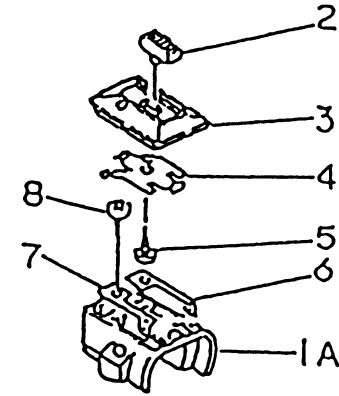

KPW4500V

TJ045E-AF70

STARTER

REF NO	PART NO	DESCRIPTION	QTY	NOTES
13165	TJ45066	PAWL	2	
13169	TD18080-07	PLATE	1	
46075	TJ45068	GRIP,RECOIL STARTER	1	
49060	TJ45069	CAM, STARTER RECOIL	1	
49080	TJ45070	PULLEY-STARTING	1	
49088	TJ45071	STARTER-RECOIL	1	
59101	TJ45072	REEL, STARTER-RECOIL	1	
59106	KT28080-08	ROPE	1	
92009	TG25027-07	SCREW 5X20	4	
92033	TD18084	RING-SNAP	2	
92145	TJ45076	SPRING-SPIRAL	1	
92145A	TJ45077	SPRING	2	
92145B	TJ45078	SPRING	1	
92172	TJ45079	SCREW	1	

KPW4500V

TJ045E-AF70

THROTTLE LEVER

REF NO	PART NO	DESCRIPTION	QTY	NOTES
	PW33050A	THROTTLE LEVER ASSY	1	
01A	PW33051-01A	BODY-UPPER	1	
01B	PW33051-01B	BODY-LOWER	1	
02	PW24015-02	SWITCH	1	
03	PW24015-03	COVER	1	
04	PW24015-04	SPRING	1	
05	PW24015-05	SCREW 3X8	1	
06	PW24015-06	PLATE-GROUND R	1	
07	PW24015-07	PLATE-GROUND L	1	
08	PW24015-05	SCREW 3X8	2	
09	PW24015-09	LEVER	1	
10	PW24015-10	SHAFT	1	
11	PW24015-11	SPRING	1	
12	PW24015-12	STOPPER	1	
13	PW24015-13	SPRING-RETURN	1	
14	PW24015-14	E-RING	1	
15A	220B0520	SCREW 5X20	2	
16A	311B0500	NUT 5MM	2	

BODY

REF NO	PART NO	DESCRIPTION	QTY	NOTES
28	PW34028	CUTTER SHAFT	1	
29	PW24011	BEARING (6201-2RU)	1	
30	PW24012	RING-SNAP #32	1	
31	PW34031	FIXER-BLADE UPPER	1	
32	PW34032	FIXER-BLADE LOWER	1	
37	B06X30	BOLT 6X30	1	
38	PW34038	PLATE	1	
39	S05X10W	SCREW W/WASHER 5X10	1	
40	PW25060	BOLT 8X8	1	
41	PW45041	SAFETY COVER	1	
42	PW45042	BRACKET-SAFETY COVER	1	
43	B06X16W	BOLT W/WASHERS 6X16	4	
44	PW45044	BLADE-SAFETY COVER	1	
45	234B0518	SCREW 5X18	4	
46	TLE23055	NUT-FLANGE	4	
47	PW45047	SHOULDER HARNESS-DOUBLE	1	
48	PW23017	SUPPORT-STRAP	1	
49	S05X12	SCREW 5X12	1	
50	SW005	WASHER-SPRING 5MM	1	
51	311B0500	NUT 5MM	1	
52	PW45052	LOOP HANDLE	1	
53	PW32033	HOLDER-HANDLE #1	1	
54	PW32034	HOLDER-HANDLE #2	1	
55	PW32035	HOLDER-HANDLE #3	1	
56	B06X25W	BOLT W/WASHERS 6X25	6	
57	PW33050A	THROTTLE LEVER ASSY	1	
58	PW24016	WIRE-LEAD	1	
66	B06X20W	BOLT W/WASHERS 6X20	2	