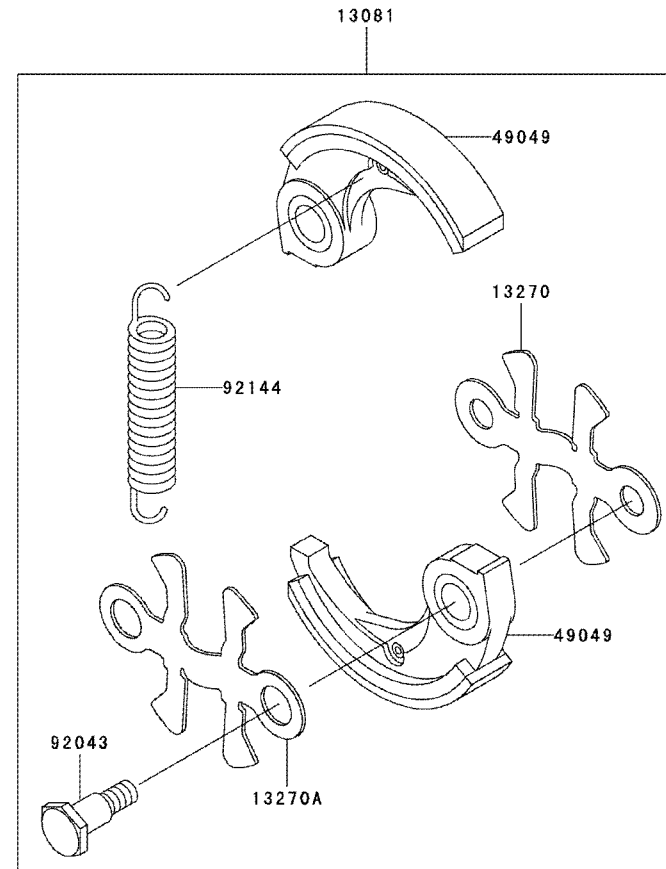

KPW4500V

TJ045E-AF70

PISTON/CRANKSHAFT

REF NO	PART NO	DESCRIPTION	QTY	NOTES
13001	TJ45012	PISTON-ENGINE	1	
13002	TE56020	PIN-PISTON	1	
13008	TJ45014	RING-SET-PISTON	1	
13033	TK65011	BEARING-SMALL END	1	
49119	TJ45016	CRANKSHAFT-ASSY	1	
92026	TJ45017	SPACER	2	
92033	KT30208	RING-SNAP	2	

KPW4500V

TJ045E-AF70

PTO EQUIPMENT

REF NO	PART NO	DESCRIPTION	QTY	NOTES
13081	TH34063	CLUTCH-ASSY	1	
13270	TH34063-2	PLATE	1	
13270A	TH34063-4	PLATE	1	
49049	TH34063-1	SHOE-CLUTCH	2	
92043	TH34038	PIN-CLUTCH	2	
92144	TH34063-3	SPRING-CLUTCH	1	

THROTTLE LEVER - BICYCLE HANDLE

REF NO	PART NO	DESCRIPTION	QTY	NOTES
	PW34067	THROTTLE LEVER ASSY	1	
001	PW34067-01	BODY	1	
002	PW34067-02	LEVER	1	
003	PW24015-13	SPRING-RETURN	1	
004	PW24015-03	COVER	1	
005	PW24015-02	SWITCH	1	
006	PW24015-04	SPRING	1	
007	PW24015-05	SCREW 3X8	1	
008	PW34067-03	PLATE-GROUND R	1	
009	PW34067-04	PLATE-GROUND L	1	
010	PW24015-10	SHAFT	1	
011	PW24015-12	STOPPER	1	
012	PW24015-11	SPRING	1	
013	PW24015-14	E-RING	1	
014	S05X25	SCREW 5X25	1	
015	PW24015-16	NUT-NYLON	1	
016	PW24015-05	SCREW 3X8	2	

BODY

REF NO	PART NO	DESCRIPTION	QTY	NOTES
28	PW34028	CUTTER SHAFT	1	
29	PW24011	BEARING (6201-2RU)	1	
30	PW24012	RING-SNAP #32	1	
31	PW34031	FIXER-BLADE UPPER	1	
32	PW34032	FIXER-BLADE LOWER	1	
37	B06X30	BOLT 6X30	1	
38	PW34038	PLATE	1	
39	S05X10W	SCREW W/WASHER 5X10	1	
40	PW25060	BOLT 8X8	1	
41	PW45041	SAFETY COVER	1	
42	PW45042	BRACKET-SAFETY COVER	1	
43	B06X16W	BOLT W/WASHERS 6X16	4	
44	PW45044	BLADE-SAFETY COVER	1	
45	234B0518	SCREW 5X18	4	
46	TLE23055	NUT-FLANGE	4	
47	PW45047	SHOULDER HARNESS-DOUBLE	1	
48	PW23017	SUPPORT-STRAP	1	
49	S05X12	SCREW 5X12	1	
50	SW005	WASHER-SPRING 5MM	1	
51	311B0500	NUT 5MM	1	
52	PW45052	LOOP HANDLE	1	
53	PW32033	HOLDER-HANDLE #1	1	
54	PW32034	HOLDER-HANDLE #2	1	
55	PW32035	HOLDER-HANDLE #3	1	
56	B06X25W	BOLT W/WASHERS 6X25	6	
57	PW33050A	THROTTLE LEVER ASSY	1	
58	PW24016	WIRE-LEAD	1	
66	B06X20W	BOLT W/WASHERS 6X20	2	