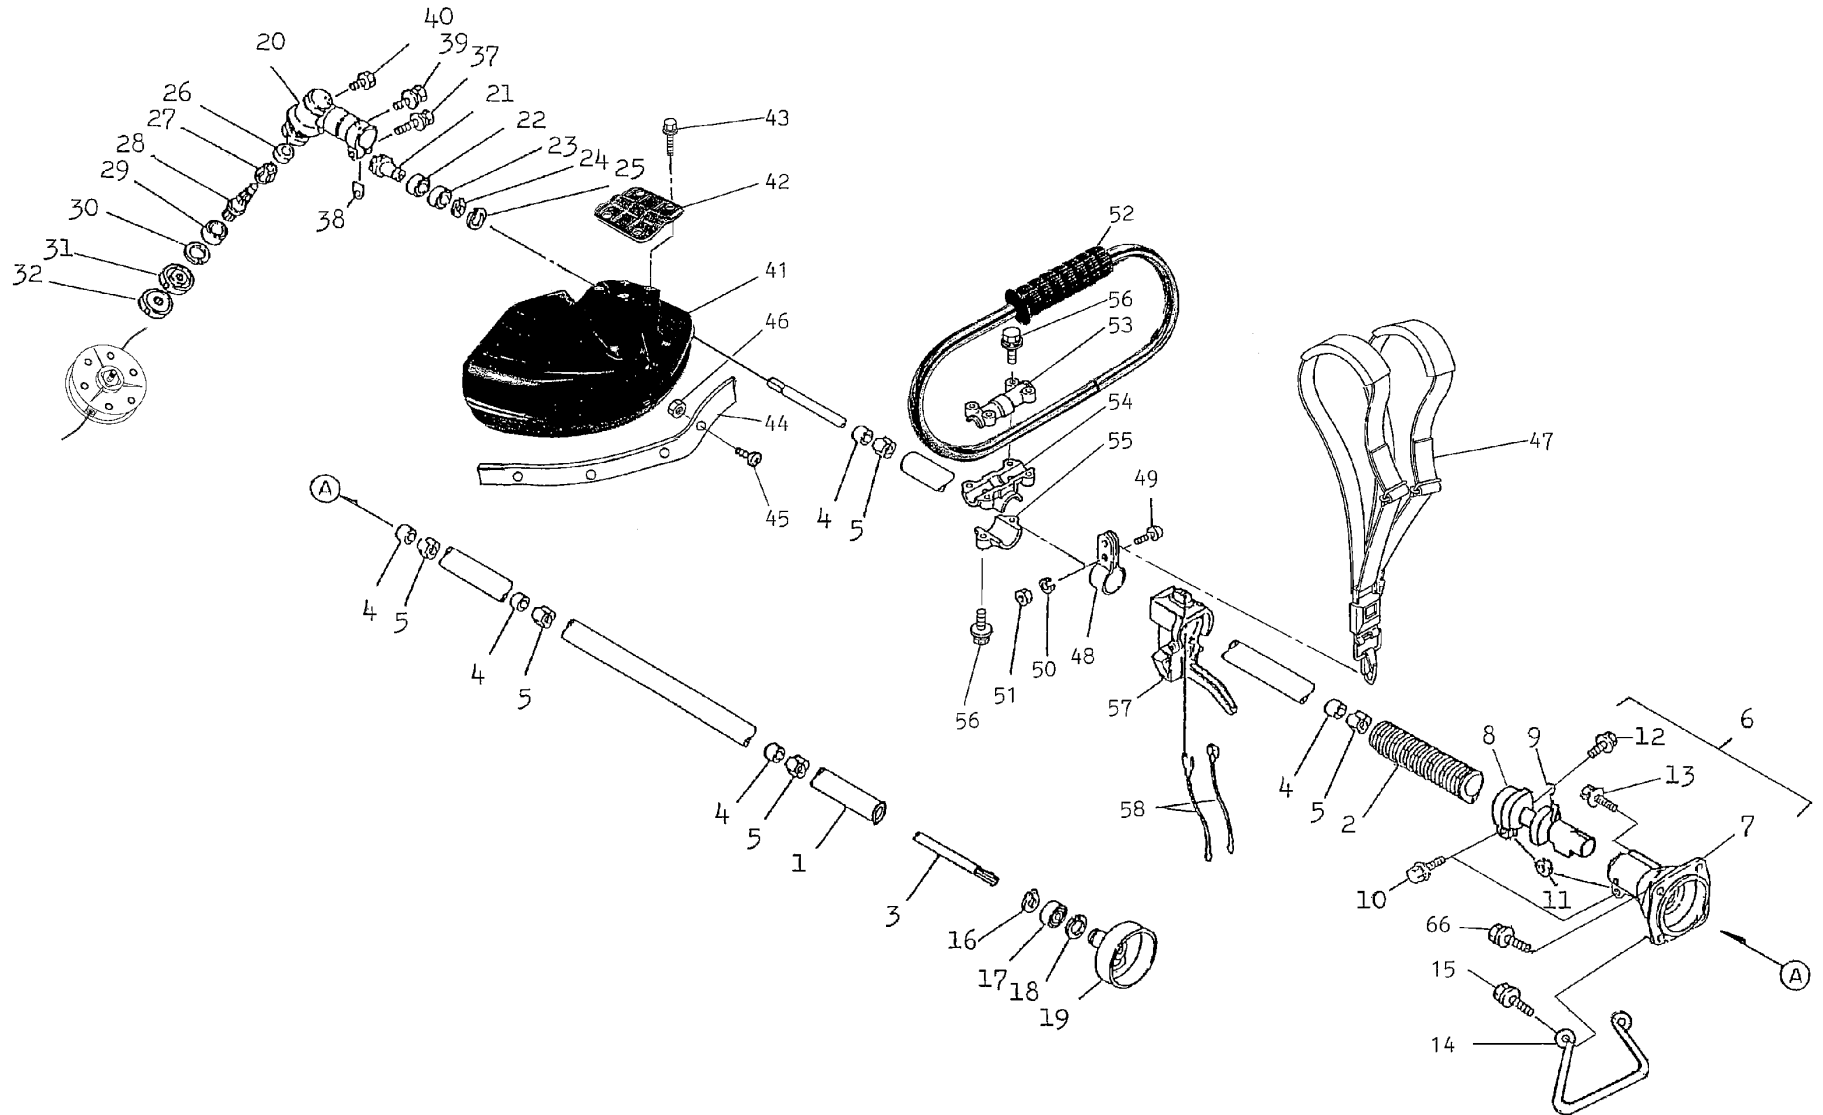

KPW4500V

TJ045E-AF70

BODY

KPW4500V

TJ045E-AF70

BODY

REF NO	PART NO	DESCRIPTION	QTY	NOTES
01	PW34001A	HOUSING-DRIVE W/METAL	1	
02	PW23016A	GRIP-DRIVE HOUSING	1	
03	PW34003	SHAFT-DRIVE	1	
04	PW23013	METAL-DRIVE	5	
05	PW23014	CUSHION-DRIVE	5	
06	PW34006	CLUTCH CASE ASSY	1	
07	PW34007	CASE-CLUTCH	1	
08	PW34008	INNER CASE	1	
09	PW34009	CUSHION-RUBBER	1	
10	B06X30W	BOLT W/WASHERS 6X30	1	
11	PW34011	COLLAR	1	
12	B06X16W	BOLT W/WASHERS 6X16	1	
13	PW34013	BOLT-STOPPER 5X14	1	
14	PW34014A	STAND	1	
15	B06X25W	BOLT W/WASHERS 6X25	4	
16	PW34016	RING-SNAP	1	
17	PW34017	BEARING (6203-2RU)	1	
18	PW34018	RING-SNAP #40	1	
19	PW34019	DRUM-CLUTCH	1	
20	PW34020	CASE-GEAR	1	
20-30	PW34069	GEAR CASE ASSY	1	
21	PW34021	PINION	1	
22	PW24040	BEARING (6900)	1	
23	PW25046	BEARING (6900Z)	1	
24	PW24043	RING-SNAP #10	1	
25	PW25048	RING-SNAP #22	1	
26	PW34026	BEARING (NSK629)	1	
27	PW34027	GEAR	1	

BODY

REF NO	PART NO	DESCRIPTION	QTY	NOTES
28	PW34028	CUTTER SHAFT	1	
29	PW24011	BEARING (6201-2RU)	1	
30	PW24012	RING-SNAP #32	1	
31	PW34031	FIXER-BLADE UPPER	1	
32	PW34032	FIXER-BLADE LOWER	1	
37	B06X30	BOLT 6X30	1	
38	PW34038	PLATE	1	
39	S05X10W	SCREW W/WASHER 5X10	1	
40	PW25060	BOLT 8X8	1	
41	PW45041	SAFETY COVER	1	
42	PW45042	BRACKET-SAFETY COVER	1	
43	B06X16W	BOLT W/WASHERS 6X16	4	
44	PW45044	BLADE-SAFETY COVER	1	
45	234B0518	SCREW 5X18	4	
46	TLE23055	NUT-FLANGE	4	
47	PW45047	SHOULDER HARNESS-DOUBLE	1	
48	PW23017	SUPPORT-STRAP	1	
49	S05X12	SCREW 5X12	1	
50	SW005	WASHER-SPRING 5MM	1	
51	311B0500	NUT 5MM	1	
52	PW45052	LOOP HANDLE	1	
53	PW32033	HOLDER-HANDLE #1	1	
54	PW32034	HOLDER-HANDLE #2	1	
55	PW32035	HOLDER-HANDLE #3	1	
56	B06X25W	BOLT W/WASHERS 6X25	6	
57	PW33050A	THROTTLE LEVER ASSY	1	
58	PW24016	WIRE-LEAD	1	
66	B06X20W	BOLT W/WASHERS 6X20	2