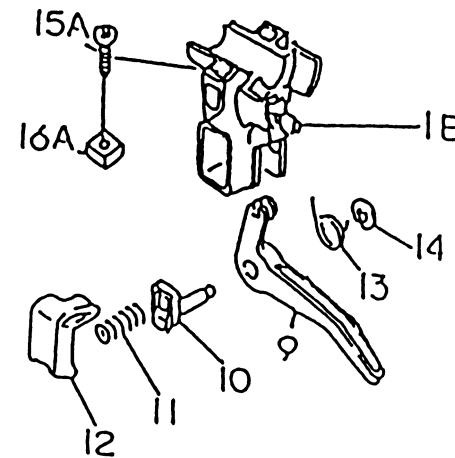

KPW4500V

TJ045E-AF70

STARTER

REF NO	PART NO	DESCRIPTION	QTY	NOTES
13165	TJ45066	PAWL	2	
13169	TD18080-07	PLATE	1	
46075	TJ45068	GRIP,RECOIL STARTER	1	
49060	TJ45069	CAM, STARTER RECOIL	1	
49080	TJ45070	PULLEY-STARTING	1	
49088	TJ45071	STARTER-RECOIL	1	
59101	TJ45072	REEL, STARTER-RECOIL	1	
59106	KT28080-08	ROPE	1	
92009	TG25027-07	SCREW 5X20	4	
92033	TD18084	RING-SNAP	2	
92145	TJ45076	SPRING-SPIRAL	1	
92145A	TJ45077	SPRING	2	
92145B	TJ45078	SPRING	1	
92172	TJ45079	SCREW	1	

KPW4500V

TJ045E-AF70

THROTTLE LEVER

REF NO	PART NO	DESCRIPTION	QTY	NOTES
	PW33050A	THROTTLE LEVER ASSY	1	
01A	PW33051-01A	BODY-UPPER	1	
01B	PW33051-01B	BODY-LOWER	1	
02	PW24015-02	SWITCH	1	
03	PW24015-03	COVER	1	
04	PW24015-04	SPRING	1	
05	PW24015-05	SCREW 3X8	1	
06	PW24015-06	PLATE-GROUND R	1	
07	PW24015-07	PLATE-GROUND L	1	
08	PW24015-05	SCREW 3X8	2	
09	PW24015-09	LEVER	1	
10	PW24015-10	SHAFT	1	
11	PW24015-11	SPRING	1	
12	PW24015-12	STOPPER	1	
13	PW24015-13	SPRING-RETURN	1	
14	PW24015-14	E-RING	1	
15A	220B0520	SCREW 5X20	2	
16A	311B0500	NUT 5MM	2	

BODY

REF NO	PART NO	DESCRIPTION	QTY	NOTES
28	PW34028	CUTTER SHAFT	1	
29	PW24011	BEARING (6201-2RU)	1	
30	PW24012	RING-SNAP #32	1	
31	PW34031	FIXER-BLADE UPPER	1	
32	PW34032	FIXER-BLADE LOWER	1	
37	B06X30	BOLT 6X30	1	
38	PW34038	PLATE	1	
39	S05X10W	SCREW W/WASHER 5X10	1	
40	PW25060	BOLT 8X8	1	
41	PW45041	SAFETY COVER	1	
42	PW45042	BRACKET-SAFETY COVER	1	
43	B06X16W	BOLT W/WASHERS 6X16	4	
44	PW45044	BLADE-SAFETY COVER	1	
45	234B0518	SCREW 5X18	4	
46	TLE23055	NUT-FLANGE	4	
47	PW45047	SHOULDER HARNESS-DOUBLE	1	
48	PW23017	SUPPORT-STRAP	1	
49	S05X12	SCREW 5X12	1	
50	SW005	WASHER-SPRING 5MM	1	
51	311B0500	NUT 5MM	1	
52	PW45052	LOOP HANDLE	1	
53	PW32033	HOLDER-HANDLE #1	1	
54	PW32034	HOLDER-HANDLE #2	1	
55	PW32035	HOLDER-HANDLE #3	1	
56	B06X25W	BOLT W/WASHERS 6X25	6	
57	PW33050A	THROTTLE LEVER ASSY	1	
58	PW24016	WIRE-LEAD	1	
66	B06X20W	BOLT W/WASHERS 6X20	2	