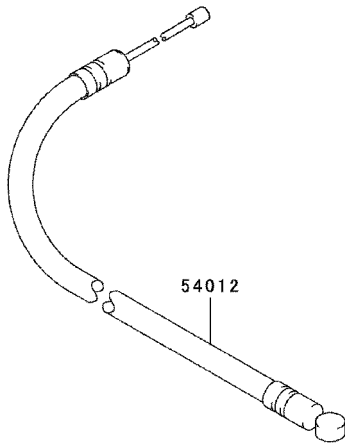

KPW4500V

TJ045E-AF70

CONTROL EQUIPMENT

REF NO	PART NO	DESCRIPTION	QTY	NOTES
54012	TG28017	CABLE-THROTTLE	1	

COOLING EQUIPMENT

REF NO	PART NO	DESCRIPTION	QTY	NOTES
233	233AA0516	SCREW-PAN-WP+- 5X16	4	
49089	TJ45019	SHROUD-ENGINE	1	
59066	TJ45020	HOUSING-FAN	1	
92172	TJ27017	SCREW 4X10	2