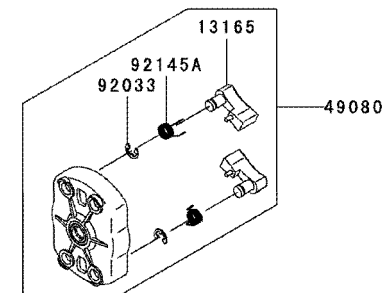

KPW4500V

TJ045E-AF70

STARTER

REF NO	PART NO	DESCRIPTION	QTY	NOTES
13165	TJ45066	PAWL	2	
13169	TD18080-07	PLATE	1	
46075	TJ45068	GRIP,RECOIL STARTER	1	
49060	TJ45069	CAM, STARTER RECOIL	1	
49080	TJ45070	PULLEY-STARTING	1	
49088	TJ45071	STARTER-RECOIL	1	
59101	TJ45072	REEL, STARTER-RECOIL	1	
59106	KT28080-08	ROPE	1	
92009	TG25027-07	SCREW 5X20	4	
92033	TD18084	RING-SNAP	2	
92145	TJ45076	SPRING-SPIRAL	1	
92145A	TJ45077	SPRING	2	
92145B	TJ45078	SPRING	1	
92172	TJ45079	SCREW	1