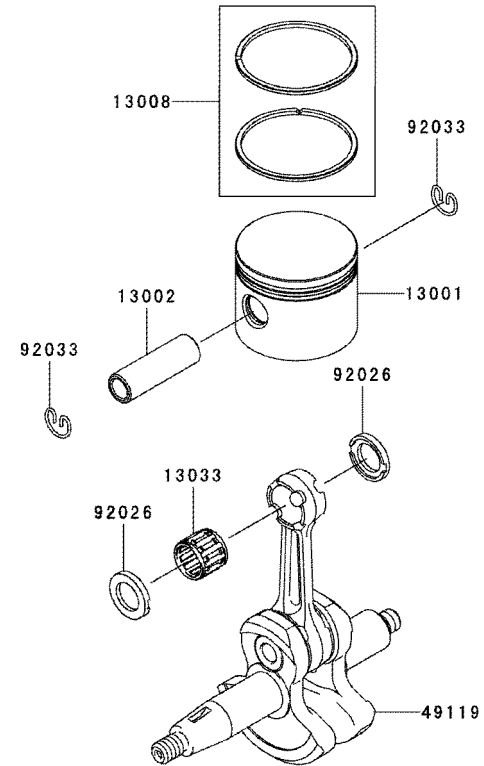

KPW4500V

TJ045E-AF70

PISTON/CRANKSHAFT

REF NO	PART NO	DESCRIPTION	QTY	NOTES
13001	TJ45012	PISTON-ENGINE	1	
13002	TE56020	PIN-PISTON	1	
13008	TJ45014	RING-SET-PISTON	1	
13033	TK65011	BEARING-SMALL END	1	
49119	TJ45016	CRANKSHAFT-ASSY	1	
92026	TJ45017	SPACER	2	
92033	KT30208	RING-SNAP	2