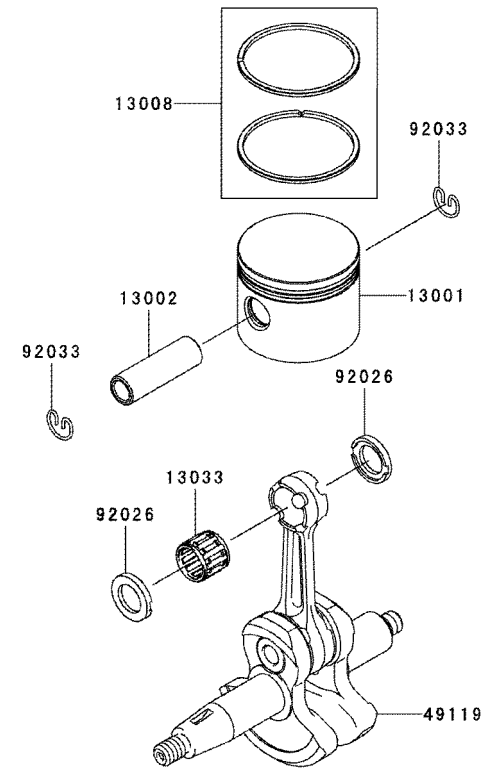

KPW4500V

TJ045E-AF70

PISTON/CRANKSHAFT

REF NO	PART NO	DESCRIPTION	QTY	NOTES
13001	TJ45012	PISTON-ENGINE	1	
13002	TE56020	PIN-PISTON	1	
13008	TJ45014	RING-SET-PISTON	1	
13033	TK65011	BEARING-SMALL END	1	
49119	TJ45016	CRANKSHAFT-ASSY	1	
92026	TJ45017	SPACER	2	
92033	KT30208	RING-SNAP	2