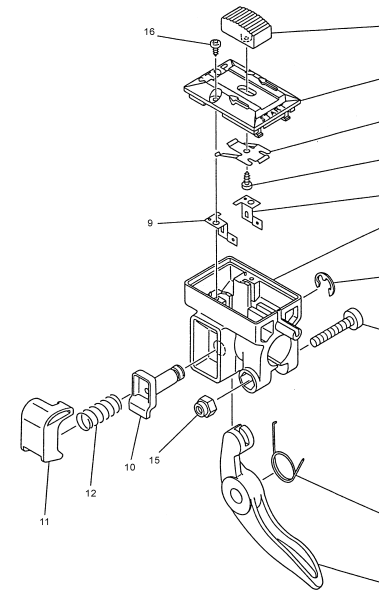

## THROTTLE LEVER

REF NO	PART NO	DESCRIPTION	QTY	NOTES
	PW33050A	THROTTLE LEVER ASSY	1	
01A	PW33051-01A	BODY-UPPER	1	
01B	PW33051-01B	BODY-LOWER	1	
02	PW24015-02	SWITCH	1	
03	PW24015-03	COVER	1	
04	PW24015-04	SPRING	1	
05	PW24015-05	SCREW 3X8	1	
06	PW24015-06	PLATE-GROUND R	1	
07	PW24015-07	PLATE-GROUND L	1	
08	PW24015-05	SCREW 3X8	2	
09	PW24015-09	LEVER	1	
10	PW24015-10	SHAFT	1	
11	PW24015-11	SPRING	1	
12	PW24015-12	STOPPER	1	
13	PW24015-13	SPRING-RETURN	1	
14	PW24015-14	E-RING	1	
15A	220B0520	SCREW 5X20	2	
16A	311B0500	NUT 5MM	2	

## BICYCLE HANDLE KIT

REF NO	PART NO	DESCRIPTION	QTY	NOTES
055A-1	PW32031A	HANDLE W/GRIP	1	
055A-2	PW34063	HANDLE-R W/GRIP	1	
056A	PW32033	HOLDER-HANDLE #1	1	
057A	PW32034	HOLDER-HANDLE #2	1	
058A	PW32035	HOLDER-HANDLE #3	1	
060A	B06X25W	BOLT W/WASHERS 6X25	6	
061A	PW34067	THROTTLE LEVER ASSY	1	
062A	PW34064	WIRE-LEAD 1MM	2	
063A	KT17072	CABLE-THROTTLE	1	
064A	PW34066	COVER-LEAD WIRE	1	
065A	312B0600	NUT 6MM	1	