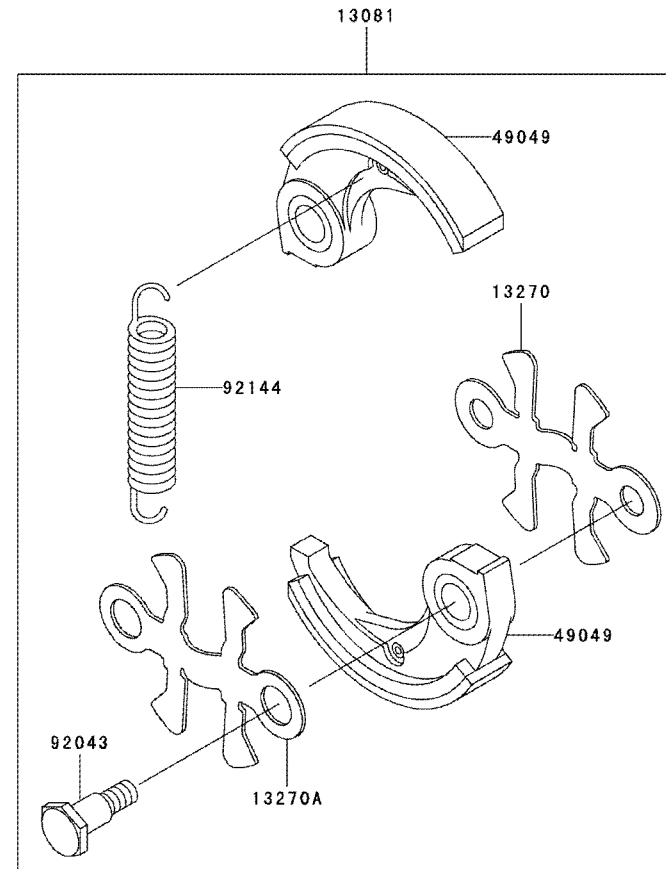

KPW4500V

TJ045E-AF70

PTO EQUIPMENT

REF NO	PART NO	DESCRIPTION	QTY	NOTES
13081	TH34063	CLUTCH-ASSY	1	
13270	TH34063-2	PLATE	1	
13270A	TH34063-4	PLATE	1	
49049	TH34063-1	SHOE-CLUTCH	2	
92043	TH34038	PIN-CLUTCH	2	
92144	TH34063-3	SPRING-CLUTCH	1