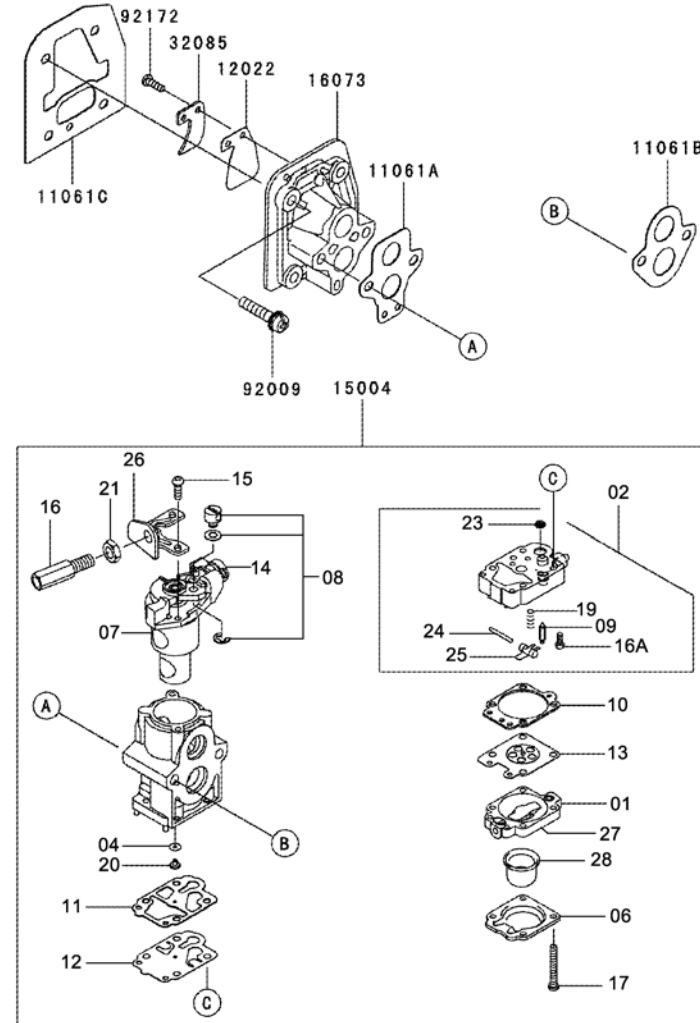

## AIR FILTER/MUFFLER

REF NO	PART NO	DESCRIPTION	QTY	NOTES
11011	TJ45044	CASE-AIR FILTER	1	
11013	TJ45045	ELEMENT-AIR FILTER	1	
11061	TJ45046	GASKET, MUFFLER	1	
11065	TJ45047	CAP	1	
120	120CB0516	BOLT-SOCKET 5X16	2	
18020	TJ27035	BAFFLE	1	
18077	TJ45049	ARRESTER-SPARK	1	
234	TJ45054	SCREW-PAN-WSP+-.5X55	2	
242	TJ45055	SCREW-PAN-WSP+-.5X14	1	
49069	TJ45050	MUFFLER ASSY	1	
92009	TH23042	SCREW	1	
92153	TJ27038	BOLT	1	

## CARBURETOR

REF NO	PART NO	DESCRIPTION	QTY	NOTES
001	TF22C01	BODY ASSY-AIR PURGE	1	
002	TF22C02	BODY ASSY-PUMP	1	
004	TEX54DC04XA	O-RING	1	
006	TF22C05	COVER-PRIMER PUMP	1	
007	TJ45C07V	VALVE ASSY-THROTTLE	1	
008	TF22C07	SWIVEL ASSY	1	
009	TF22C08	VALVE-INLET NEEDLE	1	
010	TF22C10	GASKET-METERING DIAPHRAGM	1	
011	TEX54C11XA	GASKET-PUMP	1	
012	TF22C13	DIAPHRAGM-PUMP	1	
013	TJ27C13V	DIAPHRAGM ASSY-METERING	1	
014	TJ45C13V	SCREW-IDLE ADJUST	1	
015	TF22C19	SCREW-COLLAR THROTTLE	2	
016	TH34C16Z	ADJUSTER-CABLE	1	
016A	TF22C20	SCREW-METERING LEVER PIN	1	
017	TF22C18	SCREW-COVER	4	
019	TF22C21	SPRING-METERING LEVER	1	
020	TJ45C20V	JET-MAIN KIT	1	
021	TEX54C21XA	NUT-CABLE ADJUST	1	
023	TF22C23	SCREEN-FUEL INLET	1	
024	TF22C24	PIN-METERING LEVER	1	
025	TF22C26	LEVER-METERING	1	
026	TF22C27	BRACKET-CABLE	1	
027	TF22C28	VALVE-CHECK	1	
028	TF22C29	PRIMER-BULB	1	
11061A	TJ45036	GASKET,CARBURETOR-INSULATOR	1	
11061B	TJ45037	GASKET	1	
11061C	TJ45038	GASKET-CYLINDER-INSULATOR	1	
12022	TK65029	VALVE-REED	1	
15004	TJ45C00-V	CARBURETOR ASSY	1	
16073	TJ45040	INSULATOR	1	
32085	TK65031	STOPPER	1	
92009	TF22037	SCREW 5X25	4	
92172	TK65032	SCREW-3X12	1	
CRK	TJ27V-CRK	CRK	1	
GDK	TJ27V-GDK	GASKET/DIAPHRAGM KIT	1	

## CONTROL EQUIPMENT

REF NO	PART NO	DESCRIPTION	QTY	NOTES
54012	TG28017	CABLE-THROTTLE	1	