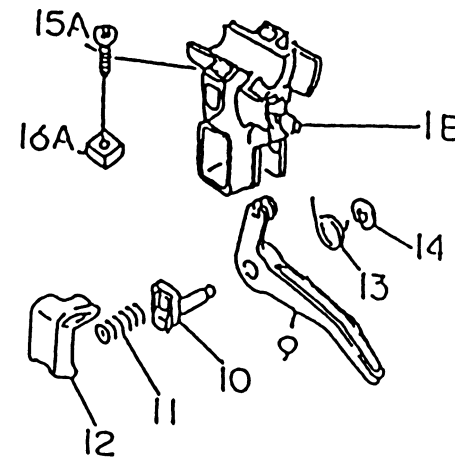

## STARTER

REF NO	PART NO	DESCRIPTION	QTY	NOTES
13165	TJ45066	PAWL	2	
13169	TD18080-07	PLATE	1	
32099	TJ45080	CASE-STARTER-RECOIL	1	
46075	TJ45068	GRIP,RECOIL STARTER	1	
49060	TJ45069	CAM, STARTER RECOIL	1	
49080	TJ45070	PULLEY-STARTING	1	
49088	TJ45071	STARTER-RECOIL	1	
59101	TJ45072	REEL, STARTER-RECOIL	1	
59106	KT28080-08	ROPE	1	
92009	TG25027-07	SCREW 5X20	4	
92033	TD18084	RING-SNAP	2	
92145	TJ45076	SPRING-SPIRAL	1	
92145A	TJ45077	SPRING	2	
92145B	TJ45078	SPRING	1	
92172	TJ45079	SCREW	1	

## THROTTLE LEVER

REF NO	PART NO	DESCRIPTION	QTY	NOTES
	PW33050A	THROTTLE LEVER ASSY	1	
01A	PW33051-01A	BODY-UPPER	1	
01B	PW33051-01B	BODY-LOWER	1	
02	PW24015-02	SWITCH	1	
03	PW24015-03	COVER	1	
04	PW24015-04	SPRING	1	
05	PW24015-05	SCREW 3X8	1	
06	PW24015-06	PLATE-GROUND R	1	
07	PW24015-07	PLATE-GROUND L	1	
08	PW24015-05	SCREW 3X8	2	
09	PW24015-09	LEVER	1	
10	PW24015-10	SHAFT	1	
11	PW24015-11	SPRING	1	
12	PW24015-12	STOPPER	1	
13	PW24015-13	SPRING-RETURN	1	
14	PW24015-14	E-RING	1	
15A	220B0520	SCREW 5X20	2	
16A	311B0500	NUT 5MM	2	