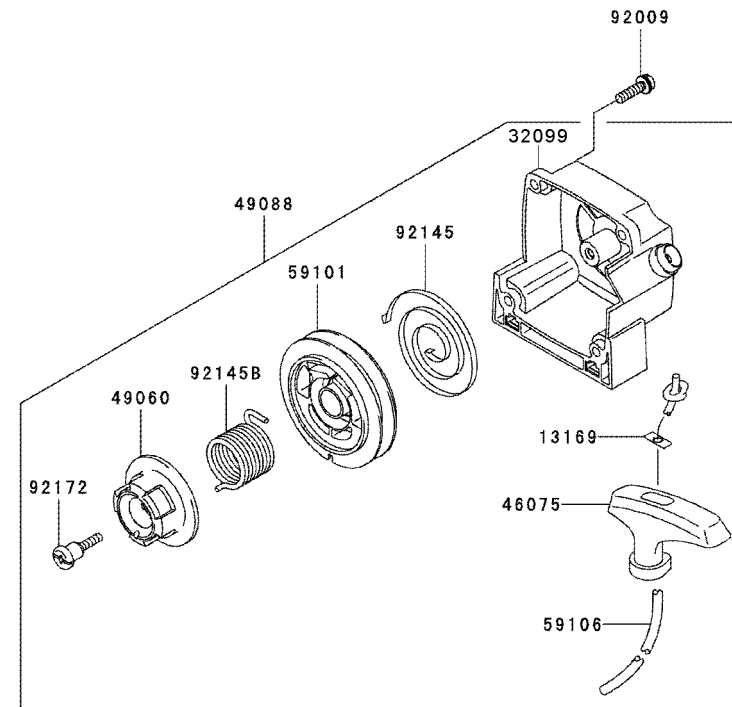

KPW4500V

TJ045E-AF70

STARTER

REF NO	PART NO	DESCRIPTION	QTY	NOTES
13165	TJ45066	PAWL	2	
13169	TD18080-07	PLATE	1	
32099	TJ45080	CASE-STARTER-RECOIL	1	
46075	TJ45068	GRIP,RECOIL STARTER	1	
49060	TJ45069	CAM, STARTER RECOIL	1	
49080	TJ45070	PULLEY-STARTING	1	
49088	TJ45071	STARTER-RECOIL	1	
59101	TJ45072	REEL, STARTER-RECOIL	1	
59106	KT28080-08	ROPE	1	
92009	TG25027-07	SCREW 5X20	4	
92033	TD18084	RING-SNAP	2	
92145	TJ45076	SPRING-SPIRAL	1	
92145A	TJ45077	SPRING	2	
92145B	TJ45078	SPRING	1	
92172	TJ45079	SCREW	1