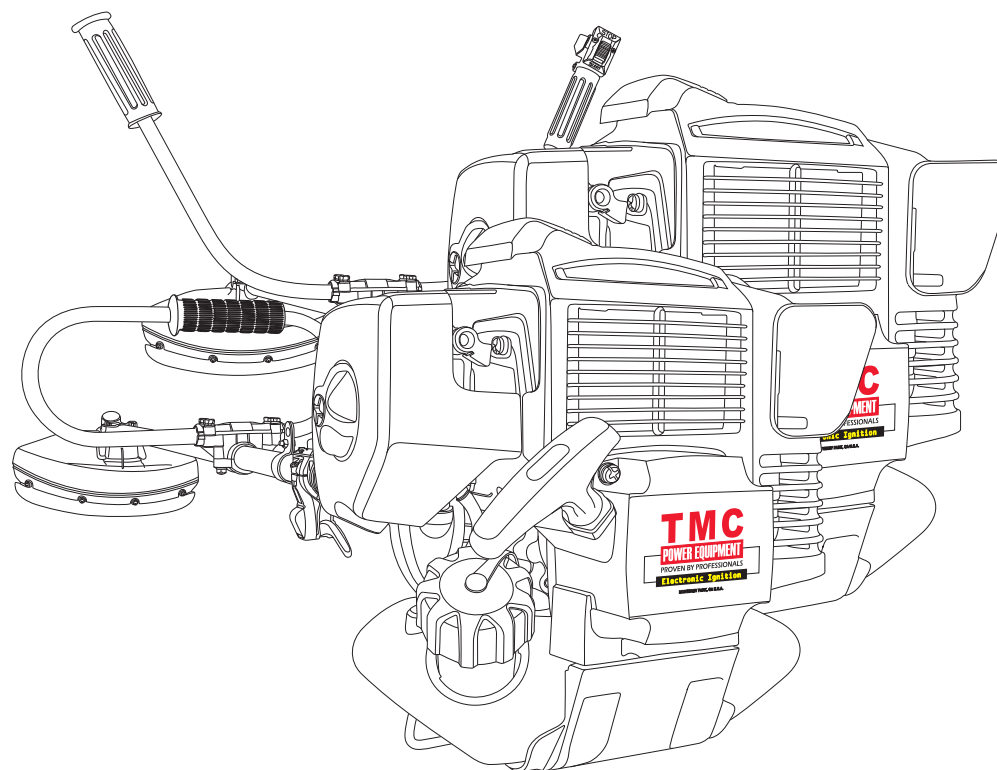

2051 Saturn Street
Monterey Park, CA 91755
323.728.7266
323.728.5304 Fax
<http://www.tmcpower.com>

PARTS CATALOG

KPW4500V & KPW4500V-50 LINE TRIMMER/WEEDEDER & BRUSH CUTTER

ENGINE REFERENCE:

TJ045E-AF70
CARB TIER III/EPA PHASE 2

REV 091026