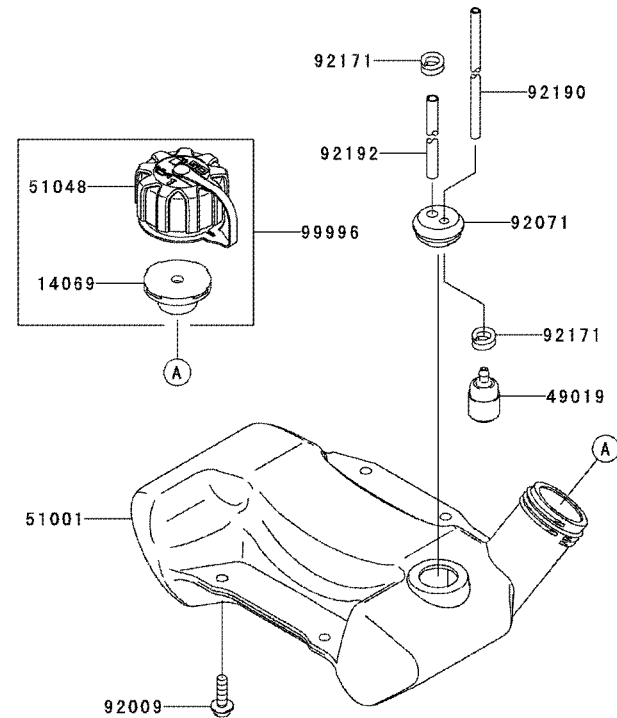

KPW4500V

TJ045E-AF70

FUEL TANK/FUEL VALVE

REF NO	PART NO	DESCRIPTION	QTY	NOTES
14069	TH34065	BREATHER	1	
49019	TJ27043	FILTER-FUEL	1	
51001	TJ45058	TANK-COMP-FUEL	1	
51048	TH34064	CAP ASSY-TANK	1	
92009	TF22042	SCREW,5X20	4	
92071	TG34042	GROMMET-FUEL TANK	1	
92171	TK65043	CLAMP	2	
92190	TG34044	TUBE 3X5X200	1	
92192	TJ45064	TUBE,3X6X105	1	
99996	99996-6089	CAP-TANK & BREATHER ASSY	1