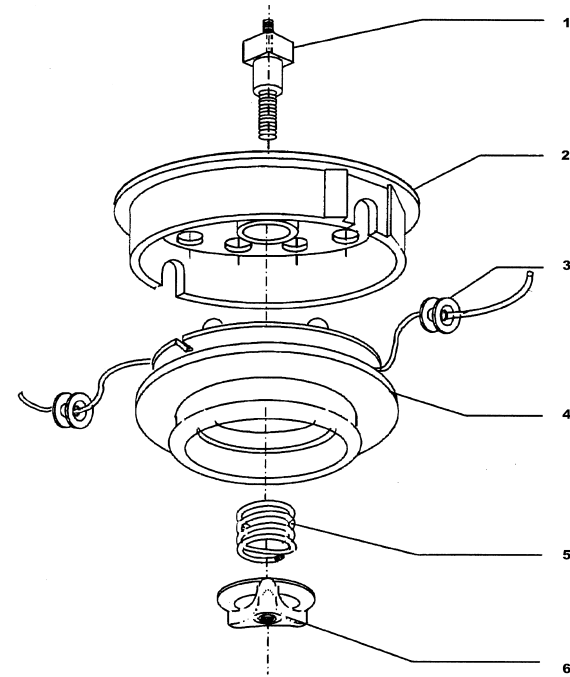

CUTTING HEAD (MANUAL)

REF NO	PART NO	DESCRIPTION	QTY	NOTES
	UN-10	MANUAL HEAD-UNIVERSAL	1	
01	UN10-1	BOLT-8X1.25MM MLH	1	
02	UN10-2	HOUSING	1	
03	UN10-3	EYELET	2	
04	UN10-4	SPOOL	1	
05	UN10-5	SPRING	1	
06	UN10-6	KNOB-LH	1