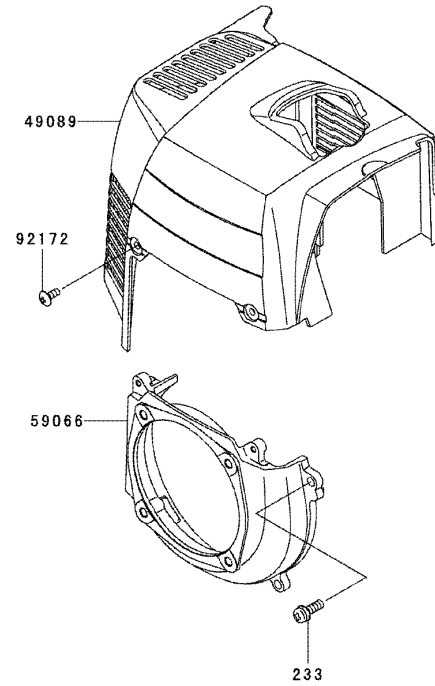

KPW4500V

TJ045E-AF70

CONTROL EQUIPMENT

REF NO	PART NO	DESCRIPTION	QTY	NOTES
54012	TG28017	CABLE-THROTTLE	1	

COOLING EQUIPMENT

REF NO	PART NO	DESCRIPTION	QTY	NOTES
233	233AA0516	SCREW-PAN-WP+- 5X16	4	
49089	TJ45019	SHROUD-ENGINE	1	
59066	TJ45020	HOUSING-FAN	1	
92172	TJ27017	SCREW 4X10	2