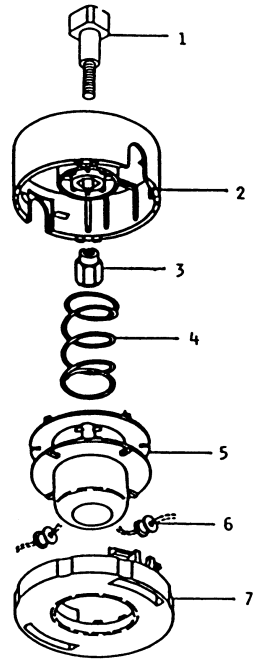

KPW4500V

TJ045E-AF70

CUTTING HEAD (AUTOMATIC)

REF NO	PART NO	DESCRIPTION	QTY	NOTES
	LCT010A	HEAD ASSY-TAP	1	
01	LCT001B	SHAFTBOLT-LH 8MM	1	
02	LCT010A-02	HOUSING-OUTER	1	
03	LCT010A-08	NUT	1	
04	LCT010-05	SPRING	1	
05	LCT010A-04	INNER-BUMP	1	
06	LCT003	EYELET	2	
07	LCT010A-03	BASE	1