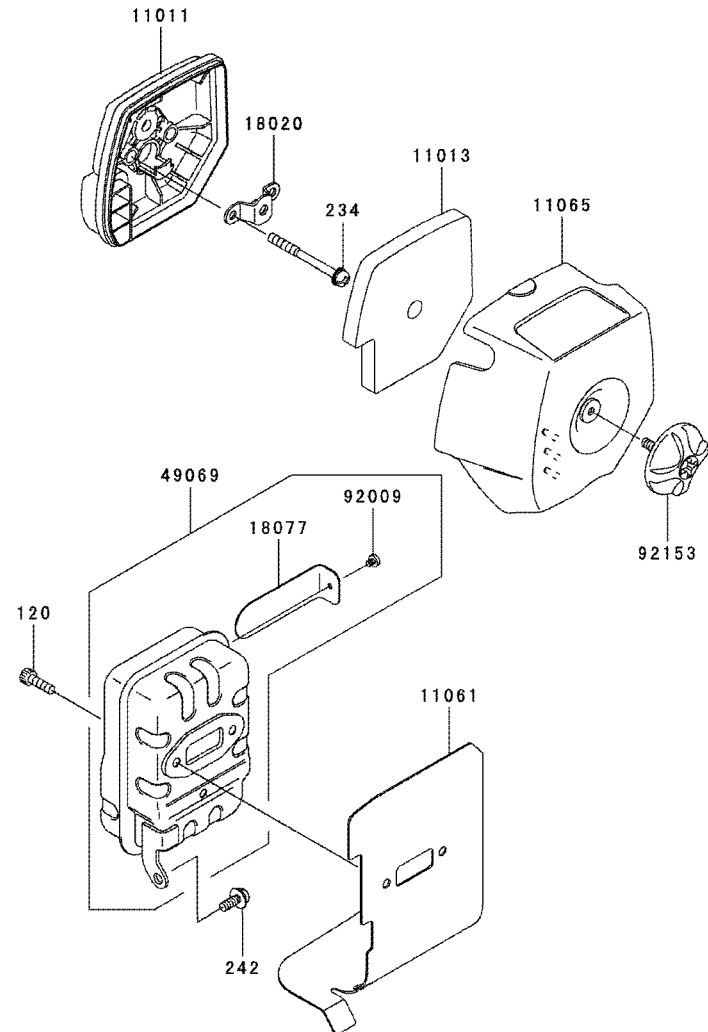

KPW4500V

TJ045E-AF70

AIR FILTER/MUFFLER

REF NO	PART NO	DESCRIPTION	QTY	NOTES
11011	TJ45044	CASE-AIR FILTER	1	
11013	TJ45045	ELEMENT-AIR FILTER	1	
11061	TJ45046	GASKET, MUFFLER	1	
11065	TJ45047	CAP	1	
120	120CB0516	BOLT-SOCKET 5X16	2	
18020	TJ27035	BAFFLE	1	
18077	TJ45049	ARRESTER-SPARK	1	
234	TJ45054	SCREW-PAN-WSP+-.5X55	2	
242	TJ45055	SCREW-PAN-WSP+-.5X14	1	
49069	TJ45050	MUFFLER ASSY	1	
92009	TH23042	SCREW	1	
92153	TJ27038	BOLT	1