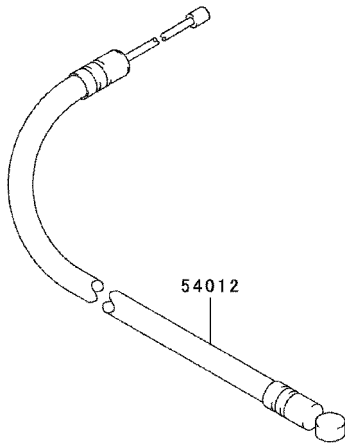

## CARBURETOR

REF NO	PART NO	DESCRIPTION	QTY	NOTES
001	TF22C01	BODY ASSY-AIR PURGE	1	
002	TF22C02	BODY ASSY-PUMP	1	
004	TEX54DC04XA	O-RING	1	
006	TF22C05	COVER-PRIMER PUMP	1	
007	TJ45C07V	VALVE ASSY-THROTTLE	1	
008	TF22C07	SWIVEL ASSY	1	
009	TF22C08	VALVE-INLET NEEDLE	1	
010	TF22C10	GASKET-METERING DIAPHRAGM	1	
011	TEX54C11XA	GASKET-PUMP	1	
012	TF22C13	DIAPHRAGM-PUMP	1	
013	TJ27C13V	DIAPHRAGM ASSY-METERING	1	
014	TJ45C13V	SCREW-IDLE ADJUST	1	
015	TF22C19	SCREW-COLLAR THROTTLE	2	
016	TH34C16Z	ADJUSTER-CABLE	1	
016A	TF22C20	SCREW-METERING LEVER PIN	1	
017	TF22C18	SCREW-COVER	4	
019	TF22C21	SPRING-METERING LEVER	1	
020	TJ45C20V	JET-MAIN KIT	1	
021	TEX54C21XA	NUT-CABLE ADJUST	1	
023	TF22C23	SCREEN-FUEL INLET	1	
024	TF22C24	PIN-METERING LEVER	1	
025	TF22C26	LEVER-METERING	1	
026	TF22C27	BRACKET-CABLE	1	
027	TF22C28	VALVE-CHECK	1	
028	TF22C29	PRIMER-BULB	1	
11061A	TJ45036	GASKET,CARBURETOR-INSULATOR	1	
11061B	TJ45037	GASKET	1	
11061C	TJ45038	GASKET-CYLINDER-INSULATOR	1	
12022	TK65029	VALVE-REED	1	
15004	TJ45C00-V	CARBURETOR ASSY	1	
16073	TJ45040	INSULATOR	1	
32085	TK65031	STOPPER	1	
92009	TF22037	SCREW 5X25	4	
92172	TK65032	SCREW-3X12	1	
CRK	TJ27V-CRK	CRK	1	
GDK	TJ27V-GDK	GASKET/DIAPHRAGM KIT	1	

## CONTROL EQUIPMENT

REF NO	PART NO	DESCRIPTION	QTY	NOTES
54012	TG28017	CABLE-THROTTLE	1	