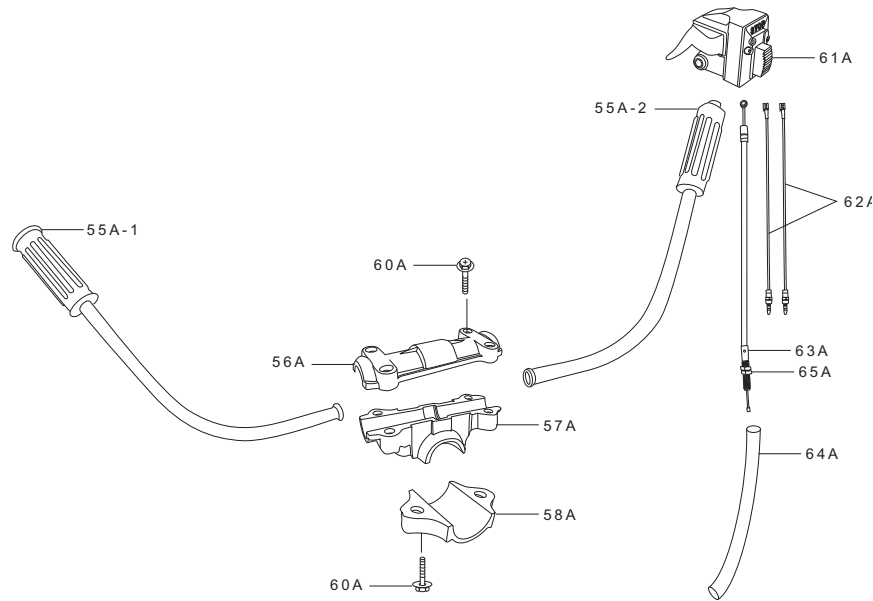

BICYCLE HANDLE KIT

REF NO	PART NO	DESCRIPTION	QTY	NOTES
055A-1	PW32031A	HANDLE W/GRIP	1	
055A-2	PW34063	HANDLE-R W/GRIP	1	
056A	PW32033	HOLDER-HANDLE #1	1	
057A	PW32034	HOLDER-HANDLE #2	1	
058A	PW32035	HOLDER-HANDLE #3	1	
060A	B06X25W	BOLT W/WASHERS 6X25	6	
061A	PW34067	THROTTLE LEVER ASSY	1	
062A	PW34064	WIRE-LEAD 1MM	2	
063A	KT17072	CABLE-THROTTLE	1	
064A	PW34066	COVER-LEAD WIRE	1	
065A	312B0600	NUT 6MM	1