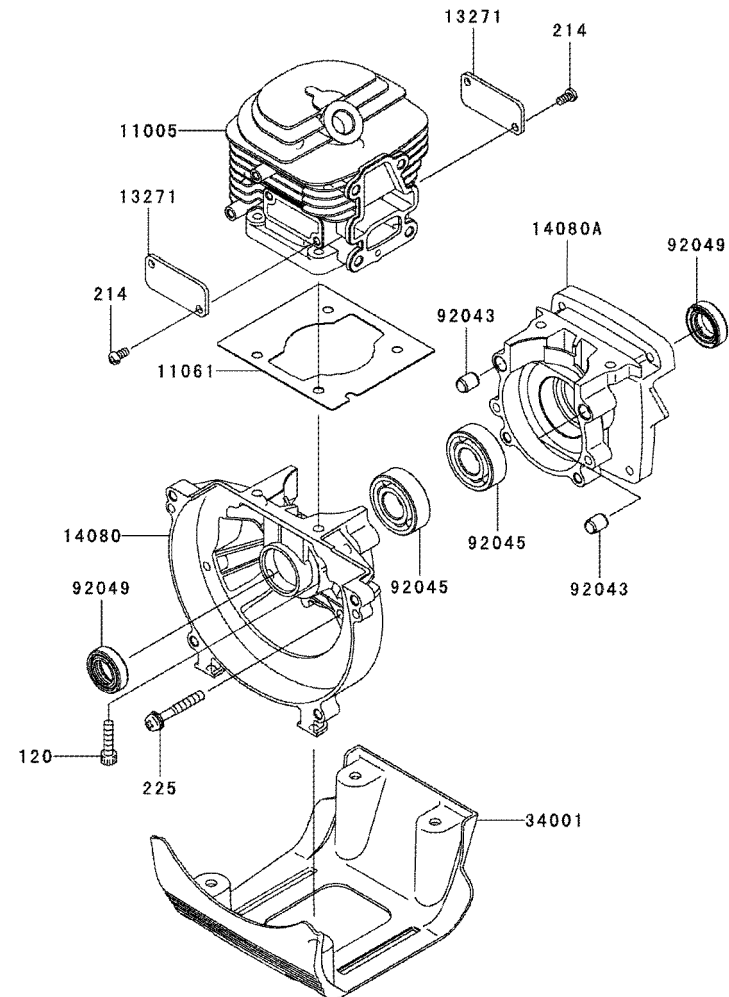

KPW4500V

TJ045E-AF70

CYLINDER/CRANKCASE

REF NO	PART NO	DESCRIPTION	QTY	NOTES
11005	TJ45001	CYLINDER-ENGINE	1	
11061	TJ45002	GASKET,CYLINDER	1	
120	120CB0520	BOLT-SOCKET 5X20	4	
13271	TJ45003	PLATE	2	
14080	TJ45004	CRANKCASE	1	
14080A	TJ45005	CRANKCASE	1	
214	214AA0408	SCREW-PAN+- 4X8	4	
225	225AA0535	SCREW-PAN-WSP-CRS,5X35	4	
34001	TJ45006	STAND	1	
92043	TF22006	PIN	2	
92045	TJ45007	BEARING-BALL,6202C3	2	
92049	TJ45008	SEAL-OIL, ISCD-15-25-7-F	2