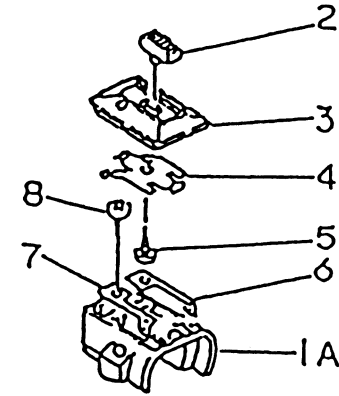

KPW4500V

TJ045E-AF70

THROTTLE LEVER

REF NO	PART NO	DESCRIPTION	QTY	NOTES
	PW33050A	THROTTLE LEVER ASSY	1	
01A	PW33051-01A	BODY-UPPER	1	
01B	PW33051-01B	BODY-LOWER	1	
02	PW24015-02	SWITCH	1	
03	PW24015-03	COVER	1	
04	PW24015-04	SPRING	1	
05	PW24015-05	SCREW 3X8	1	
06	PW24015-06	PLATE-GROUND R	1	
07	PW24015-07	PLATE-GROUND L	1	
08	PW24015-05	SCREW 3X8	2	
09	PW24015-09	LEVER	1	
10	PW24015-10	SHAFT	1	
11	PW24015-11	SPRING	1	
12	PW24015-12	STOPPER	1	
13	PW24015-13	SPRING-RETURN	1	
14	PW24015-14	E-RING	1	
15A	220B0520	SCREW 5X20	2	
16A	311B0500	NUT 5MM	2