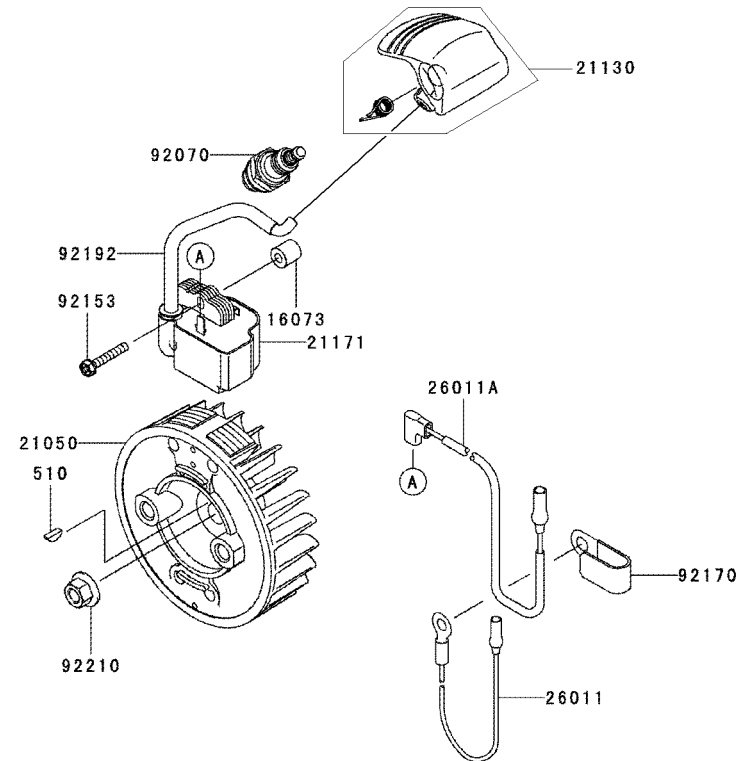

KPW4500V

TJ045E-AF70

ELECTRICAL EQUIPMENT

REF NO	PART NO	DESCRIPTION	QTY	NOTES
16073	TJ27018	INSULATOR	2	
21050	TJ45024	FLYWHEEL	1	
21130	TJ45025	CAP-SPARK PLUG	1	
21171	TJ45027	COIL-ASSY-IGNITION	1	
26011	TD18089	WIRE-LEAD L=100	1	
26011A	TJ45029	WIRE-LEAD,L=230	1	
510	KT12025	KEY	1	
92070	BPMR7A	SPARK PLUG-NGK	1	
92153	TJ45031	BOLT,4X25	2	
92170	TG25113	CLAMP	1	
92192	TJ45032	TUBE,6X6.6X80	1	
92210	TJ27024	NUT M8	1