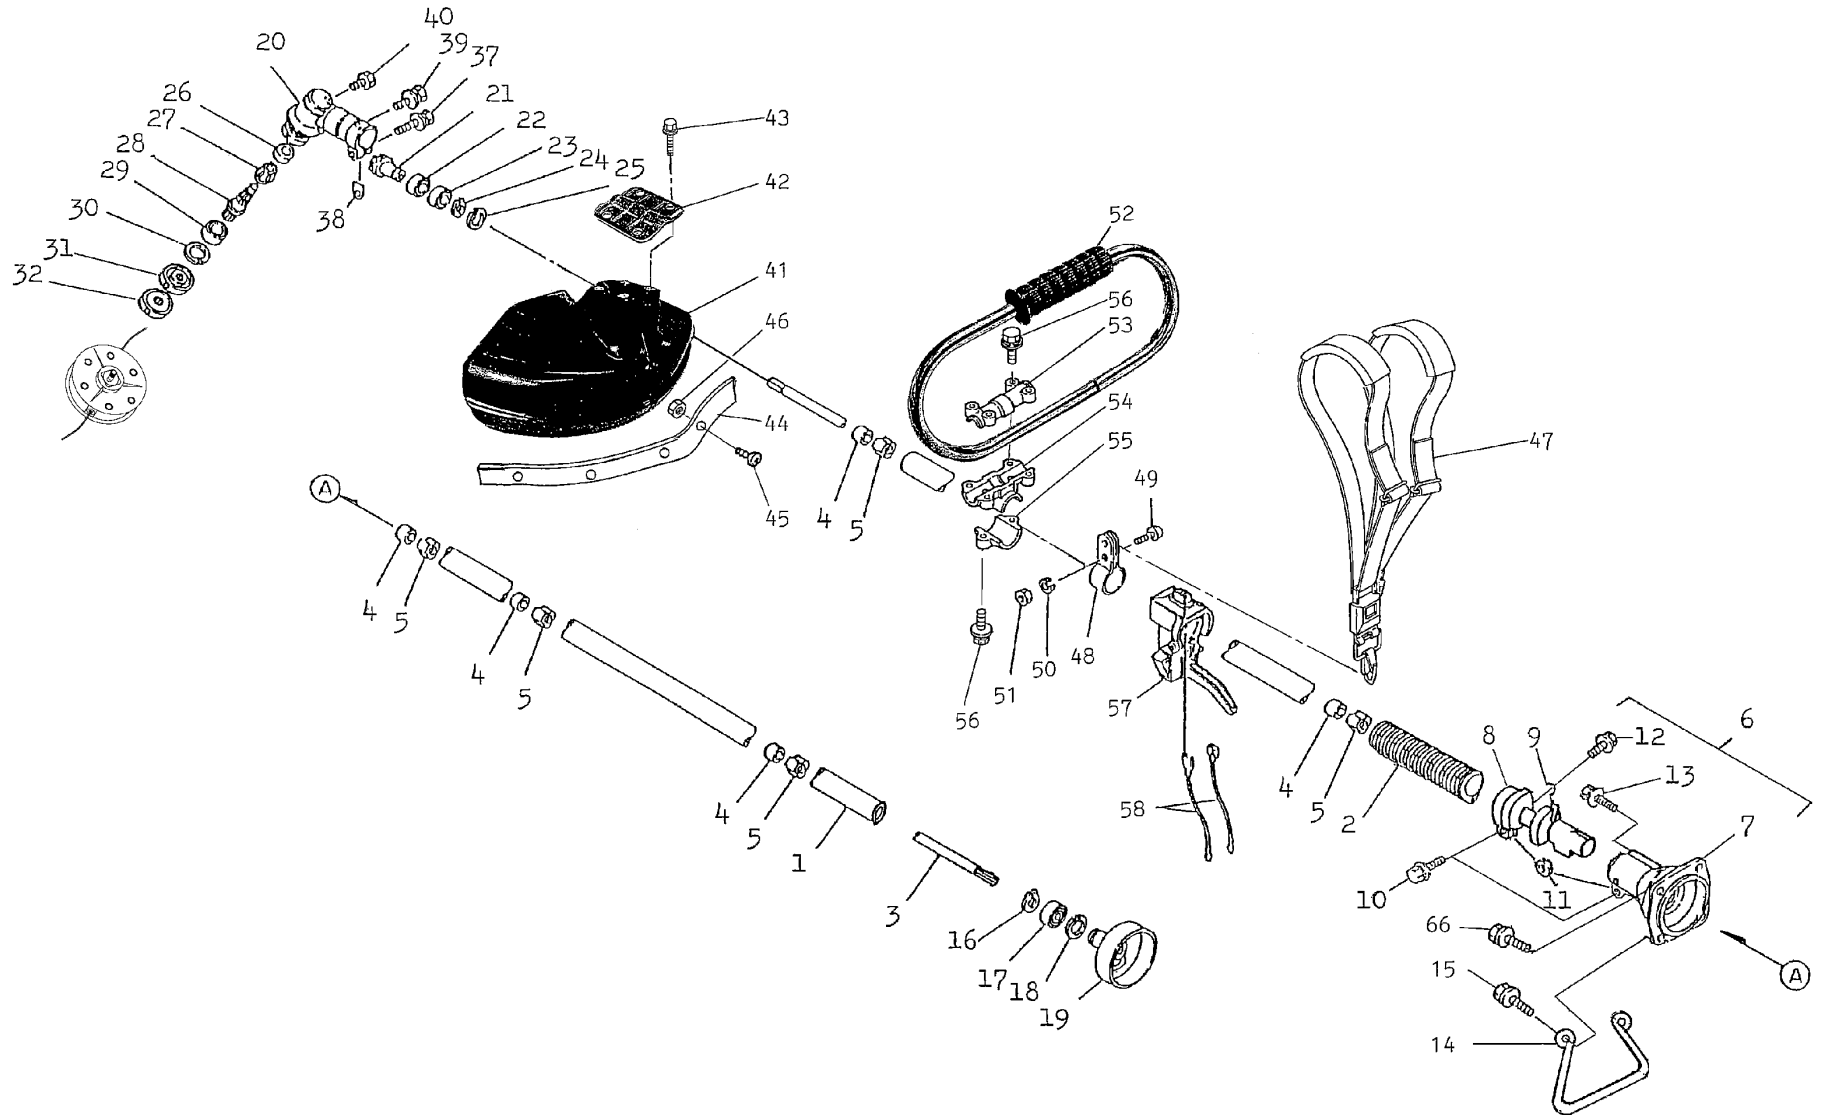

KPW4500V

TJ045E-AF70

BODY

KPW4500V

TJ045E-AF70

BODY

REF NO	PART NO	DESCRIPTION	QTY	NOTES
01	PW34001A	HOUSING-DRIVE W/METAL	1	
02	PW23016A	GRIP-DRIVE HOUSING	1	
03	PW34003	SHAFT-DRIVE	1	
04	PW23013	METAL-DRIVE	5	
05	PW23014	CUSHION-DRIVE	5	
06	PW34006	CLUTCH CASE ASSY	1	
07	PW34007	CASE-CLUTCH	1	
08	PW34008	INNER CASE	1	
09	PW34009	CUSHION-RUBBER	1	
10	B06X30W	BOLT W/WASHERS 6X30	1	
11	PW34011	COLLAR	1	
12	B06X16W	BOLT W/WASHERS 6X16	1	
13	PW34013	BOLT-STOPPER 5X14	1	
14	PW34014A	STAND	1	
15	B06X25W	BOLT W/WASHERS 6X25	4	
16	PW34016	RING-SNAP	1	
17	PW34017	BEARING (6203-2RU)	1	
18	PW34018	RING-SNAP #40	1	
19	PW34019	DRUM-CLUTCH	1	
20	PW34020	CASE-GEAR	1	
20-30	PW34069	GEAR CASE ASSY	1	
21	PW34021	PINION	1	
22	PW24040	BEARING (6900)	1	
23	PW25046	BEARING (6900Z)	1	
24	PW24043	RING-SNAP #10	1	
25	PW25048	RING-SNAP #22	1	
26	PW34026	BEARING (NSK629)	1	
27	PW34027	GEAR	1	

BODY

REF NO	PART NO	DESCRIPTION	QTY	NOTES
28	PW34028	CUTTER SHAFT	1	
29	PW24011	BEARING (6201-2RU)	1	
30	PW24012	RING-SNAP #32	1	
31	PW34031	FIXER-BLADE UPPER	1	
32	PW34032	FIXER-BLADE LOWER	1	
37	B06X30	BOLT 6X30	1	
38	PW34038	PLATE	1	
39	S05X10W	SCREW W/WASHER 5X10	1	
40	PW25060	BOLT 8X8	1	
41	PW45041	SAFETY COVER	1	
42	PW45042	BRACKET-SAFETY COVER	1	
43	B06X16W	BOLT W/WASHERS 6X16	4	
44	PW45044	BLADE-SAFETY COVER	1	
45	S05X18W	SCREW W/ WASHER 5X18	4	
46	TLE23055	NUT-FLANGE	4	
47	PW45047	SHOULDER HARNESS-DOUBLE	1	
48	PW23017	SUPPORT-STRAP	1	
49	S05X12	SCREW 5X12	1	
50	SW005	WASHER-SPRING 5MM	1	
51	311B0500	NUT 5MM	1	
52	PW45052	LOOP HANDLE	1	
53	PW32033	HOLDER-HANDLE #1	1	
54	PW32034	HOLDER-HANDLE #2	1	
55	PW32035	HOLDER-HANDLE #3	1	
56	B06X25W	BOLT W/WASHERS 6X25	6	
57	PW33050A	THROTTLE LEVER ASSY	1	
58	PW24016	WIRE-LEAD	1	
66	B06X20W	BOLT W/WASHERS 6X20	2