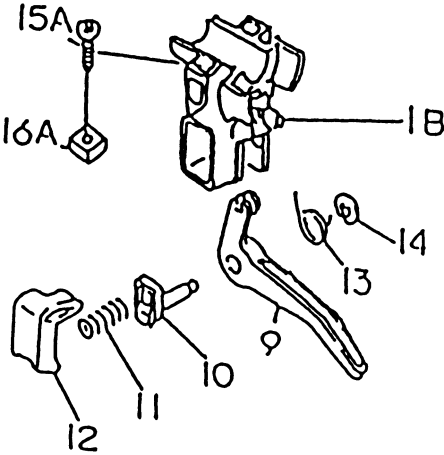

KPW3650V

TJ035E-BF70, -CF70, -KF70, -AF71

THROTTLE LEVER

REF NO	PART NO	DESCRIPTION	QTY
	PW33050A	THROTTLE LEVER ASSY	1
01A	PW33051-01A	BODY-UPPER	1
01B	PW33051-01B	BODY-LOWER	1
02	PW24015-02	SWITCH	1
03	PW24015-03	COVER	1
04	PW24015-04	SPRING	1
05	PW24015-05	SCREW 3X8	1
06	PW24015-06	PLATE-GROUND R	1
07	PW24015-07	PLATE-GROUND L	1
08	PW24015-05	SCREW 3X8	2
09	PW24015-09	LEVER	1
10	PW24015-10	SHAFT	1
11	PW24015-11	SPRING	1
12	PW24015-12	STOPPER	1
13	PW24015-13	SPRING-RETURN	1
14	PW24015-14	E-RING	1
15A	220B0520	SCREW 5X20	2
16A	311B0500	NUT 5MM	2