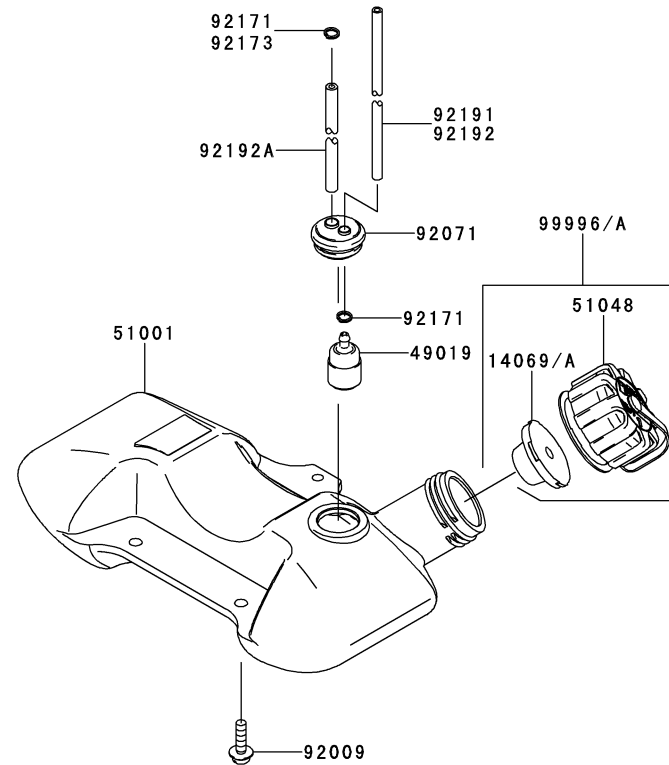

KPW3650V

TJ035E-BF70, -CF70, -KF70, -AF71

FUEL TANK/FUEL VALVE

REF NO	PART NO	DESCRIPTION	BF70	CF70	KF70	AF71
14069	TH34065A	BREATHER		1	1	1
14069A	TH34065	BREATHER	1			
49019	TJ27043	FILTER-FUEL	1	1	1	1
51001	TJ35028	TANK-COMP-FUEL	1	1	1	1
51048	TH34064	CAP-ASSY-TANK	1	1	1	1
92009	TF22042	SCREW,5X20	3	3	3	3
92071	TG34042	GROMMET,FUEL TANK	1	1	1	1
92171	TK65043	CLAMP	2	2	1	2
92173	TJ27124	CLAMP			1	
92191	TH34031	TUBE,3X5X182	1			
92192	TJ35045	TUBE,3X5X182		1	1	1
92192A	TJ35029	TUBE,3X6X90	1	1	1	1
99996	99996-6089	CAP-TANK & BREATHER,ASSY	1			
99996A	99996-6101	KIT,CAP-TANK & BREATHER		1	1	1