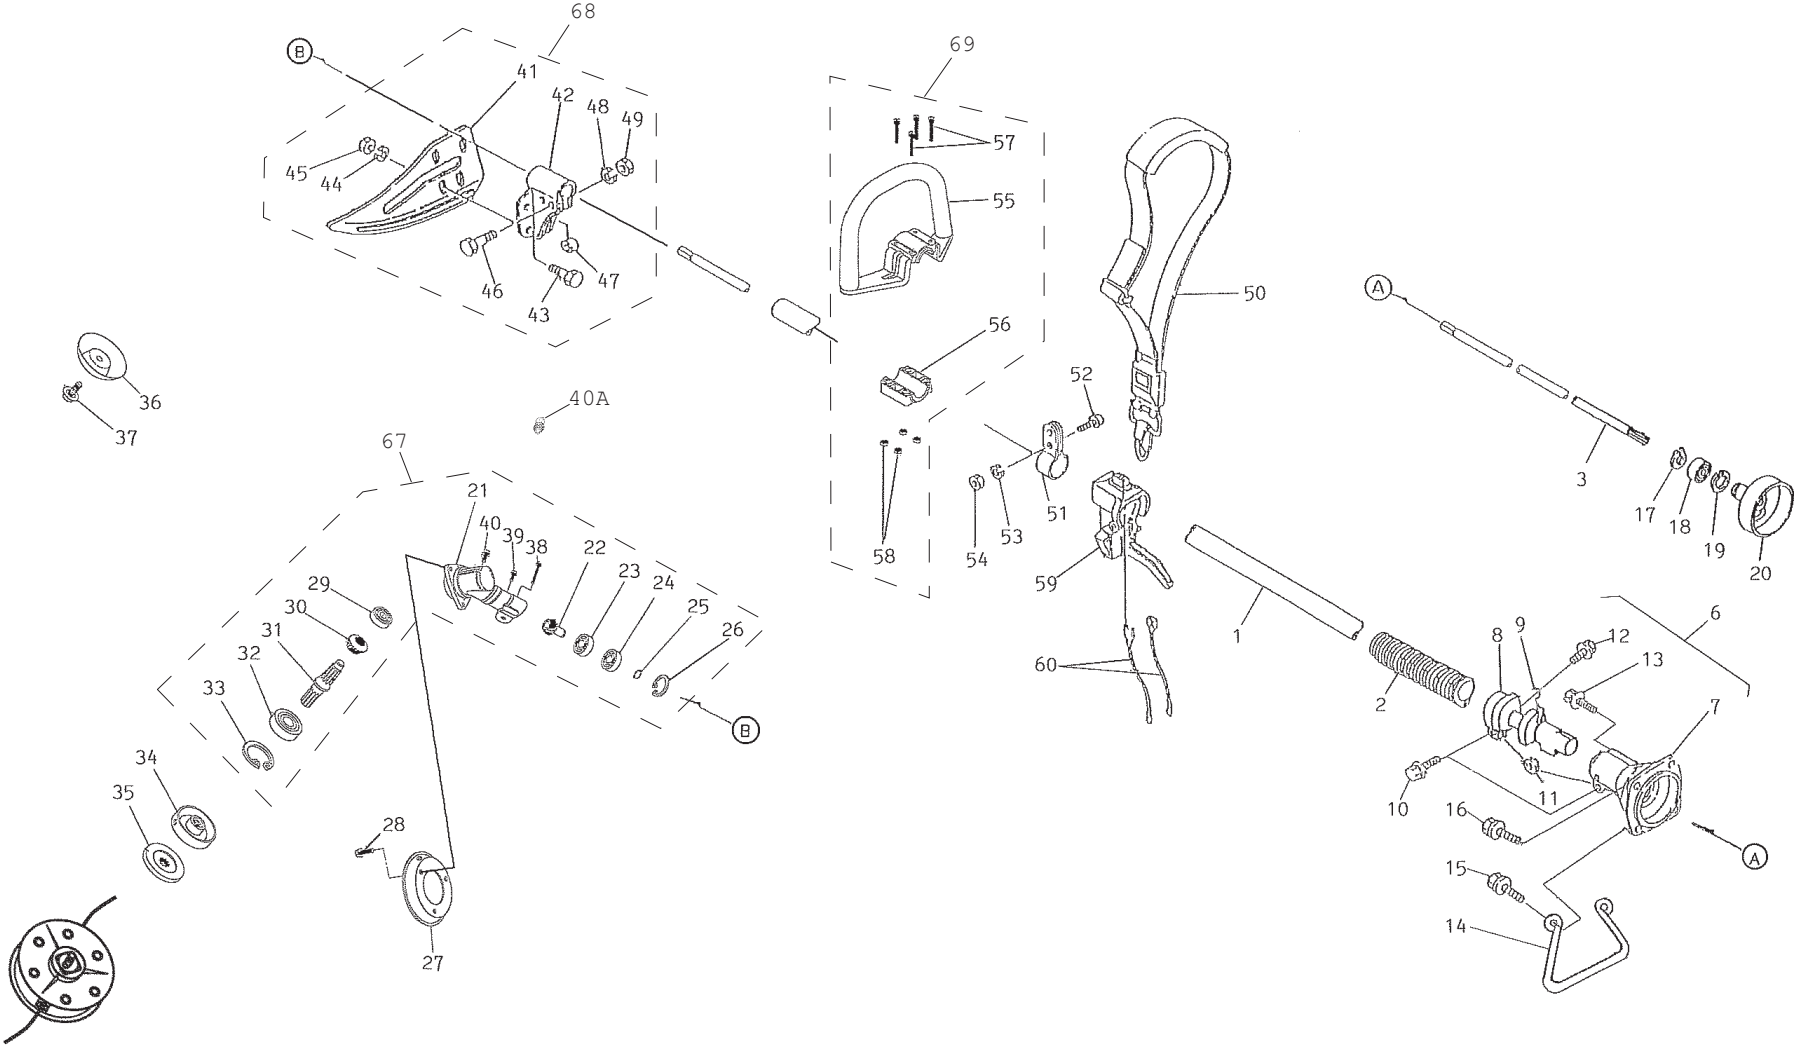

KPW3650V

TJ035E-BF70, -CF70, -KF70, -AF71

BODY

KPW3650V

TJ035E-BF70, -CF70, -KF70, -AF71

BODY

REF NO	PART NO	DESCRIPTION	QTY
01	PW36501	DRIVE HOUSING ASSY (W/	1
02	PW23016A	GRIP-DRIVE HOUSING	1
03	PW36503	DRIVE SHAFT	1
06	PW34006	CLUTCH CASE ASSY	1
07	PW34007	CASE-CLUTCH	1
08	PW34008	INNER CASE	1
09	PW34009	CUSHION-RUBBER	1
10	B06X30W	BOLT W/WASHERS 6X30	2
11	PW34011	COLLAR	2
12	B06X16W	BOLT W/WASHERS 6X16	1
13	PW34013	BOLT-STOPPER 5X14	1
14	PW34014A	STAND	1
15	B06X25W	BOLT W/WASHERS 6X25	2
16	B06X20W	BOLT W/WASHERS 6X20	2
17	PW34016	RING-SNAP	1
18	PW34017	BEARING (6203-2RU)	1
19	PW34018	RING-SNAP #40	1
20	PW34019	DRUM-CLUTCH	1
21	PW36521	GEAR CASE	1
22	PW36522	PINION	1
23	PW36523	BEARING, BALL, 6000	1
24	PW36524	BEARING, BALL, 6000Z	1
25	PW23039	RING-SNAP #10	1
26	PW23005	RING-SNAP #26	1
27	PW36527	GRASS COVER	1
28	B05X8W	BOLT W/WASHERS 5X8	3
28	PW36528	BOLT, W/ WASHER, 5X8	3
29	PW34026	BEARING (NSK629)	1
30	PW36530	GEAR	1
31	PW36531	CUTTER SHAFT	1
32	PW36532	BEARING, BALL, 6201UU	1
33	PW24012	RING-SNAP #32	1
34	PW36534	FIXER, BLADE, UPPER	1
35	PW36535	FIXER, BLADE, LOWER	1
36	PW36536	CUTTER BOWL	1

BODY

REF NO	PART NO	DESCRIPTION	QTY
37	PW27525	CUTTER BOLT	1
38	B06X25W	BOLT W/WASHERS 6X25	1
39	B05X10W	BOLT, W/WASHERS, 5x10	1
40	B06X8	BOLT, 6X8	1
40A	PW27526	GREASE FITTING M6X1.0	1
41	PW23062-02	COVER-GUARD	1
42	PW23062-01	HOLDER-GUARD	1
43	B06X12	BOLT 6X12	4
44	SW006	WASHER-SPRING 6MM	4
45	HN006	NUT 6MM	4
46	B06X25	BOLT 6X25	2
47	PW23062-04	COLLAR-GUARD	2
48	SW006	WASHER-SPRING 6MM	2
49	HN006	NUT 6MM	2
50	PW23070	STRAP-SHOULDER	1
51	PW23017	SUPPORT-STRAP	1
52	S05X12	SCREW 5X12	1
53	SW005	WASHER-SPRING 5MM	1
54	311B0500	NUT 5MM	1
55	PW36555	HANDLE LOOP	1
56	PW36556	BRACKET, LOOP HANDLE	1
57	PW27509	SCREW, W/WASHERS, 5X35, BLACK	4
58	PW27510	NUT 5, BLACK	4
59	PW33050A	THROTTLE LEVER ASSY	1
60	PW24016	WIRE-LEAD	2
67	PW36567	GEAR CASE, ASSY	1
68	PW23062	SAFETY GUARD ASSY	1
69	PW36569	LOOP HANDLE ASSY	1