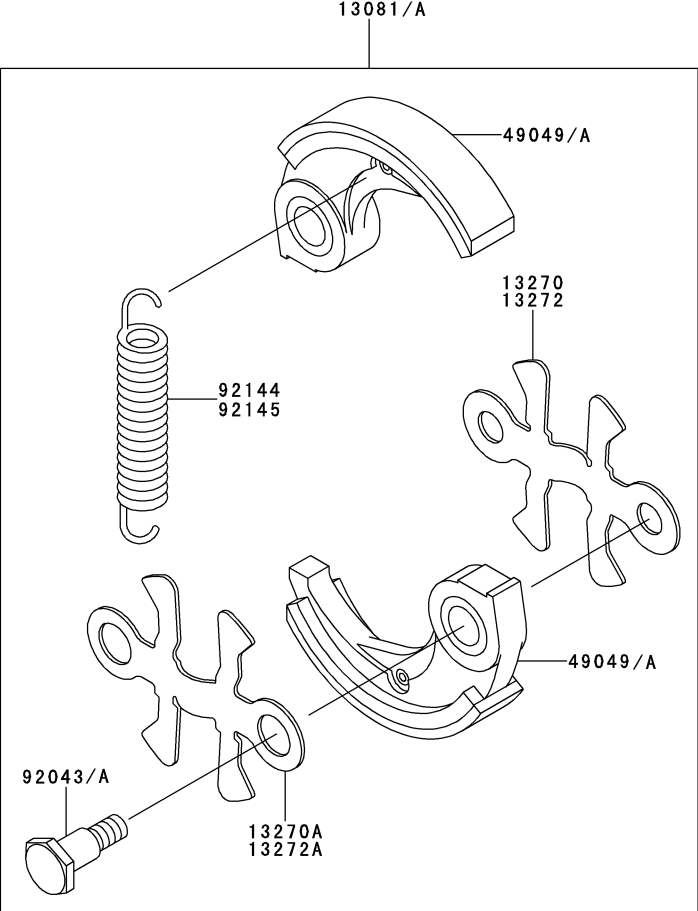

KPW3650V

TJ035E-BF70, -CF70, -KF70, -AF71

PISTON/CRANKSHAFT

REF NO	PART NO	DESCRIPTION	BF70	CF70	KF70	AF71
13001	TJ35008	PISTON-ENGINE	1	1		1
13001A	TJ35057	PISTON-ENGINE			1	
13002	TJ35009	PIN-PISTON	1	1		1
13002A	TJ35058	PIN-PISTON			1	
13008	TD33026	RING-SET-PISTON	1	1		1
13008A	TJ35059	RING-SET-PISTON			1	
13033	TJ35010	BEARING-SMALL END	1	1		1
13033A	TJ35060	BEARING-SMALL END			1	
49119	TJ35011	CRANKSHAFT-ASSY	1	1		1
49119A	TJ35061	CRANKSHAFT-ASSY			1	
92026	TJ35012	SPACER,9X15X1.8	2	2		2
92026A	TJ35062	SPACER,12.6X15X1.8			2	
92033	TD33028	RING-SNAP	2	2		2
92033A	TJ35063	RING-SNAP			2	

KPW3650V

TJ035E-BF70, -CF70, -KF70, -AF71

PTO EQUIPMENT

REF NO	PART NO	DESCRIPTION	BF70	CF70	KF70	AF71
13081	TH34063	CLUTCH-ASSY	1	1		1
13081A	TJ35046A	CLUTCH-ASSY			1	
13270	TH34063-2	PLATE	1	1		1
13270A	TH34063-4	PLATE	1	1		1
13272	TJ35094	PLATE			1	
13272A	TJ35095	PLATE			1	
49049	TH34063-1	SHOE-CLUTCH	2	2		2
49049A	TJ35096	SHOE-CLUTCH			2	
92043	TH34038	PIN,CLUTCH	2	2		2
92043A	TJ35097	PIN,CLUTCH			2	
92144	TH34063-3	SPRING	1	1		1
92145	TJ35098	SPRING			1	

BODY

REF NO	PART NO	DESCRIPTION	QTY
37	PW27525	CUTTER BOLT	1
38	B06X25W	BOLT W/WASHERS 6X25	1
39	B05X10W	BOLT, W/WASHERS, 5x10	1
40	B06X8	BOLT, 6X8	1
40A	PW27526	GREASE FITTING M6X1.0	1
41	PW23062-02	COVER-GUARD	1
42	PW23062-01	HOLDER-GUARD	1
43	B06X12	BOLT 6X12	4
44	SW006	WASHER-SPRING 6MM	4
45	HN006	NUT 6MM	4
46	B06X25	BOLT 6X25	2
47	PW23062-04	COLLAR-GUARD	2
48	SW006	WASHER-SPRING 6MM	2
49	HN006	NUT 6MM	2
50	PW23070	STRAP-SHOULDER	1
51	PW23017	SUPPORT-STRAP	1
52	S05X12	SCREW 5X12	1
53	SW005	WASHER-SPRING 5MM	1
54	311B0500	NUT 5MM	1
55	PW36555	HANDLE LOOP	1
56	PW36556	BRACKET, LOOP HANDLE	1
57	PW27509	SCREW, W/WASHERS, 5X35, BLACK	4
58	PW27510	NUT 5, BLACK	4
59	PW33050A	THROTTLE LEVER ASSY	1
60	PW24016	WIRE-LEAD	2
67	PW36567	GEAR CASE, ASSY	1
68	PW23062	SAFETY GUARD ASSY	1
69	PW36569	LOOP HANDLE ASSY	1