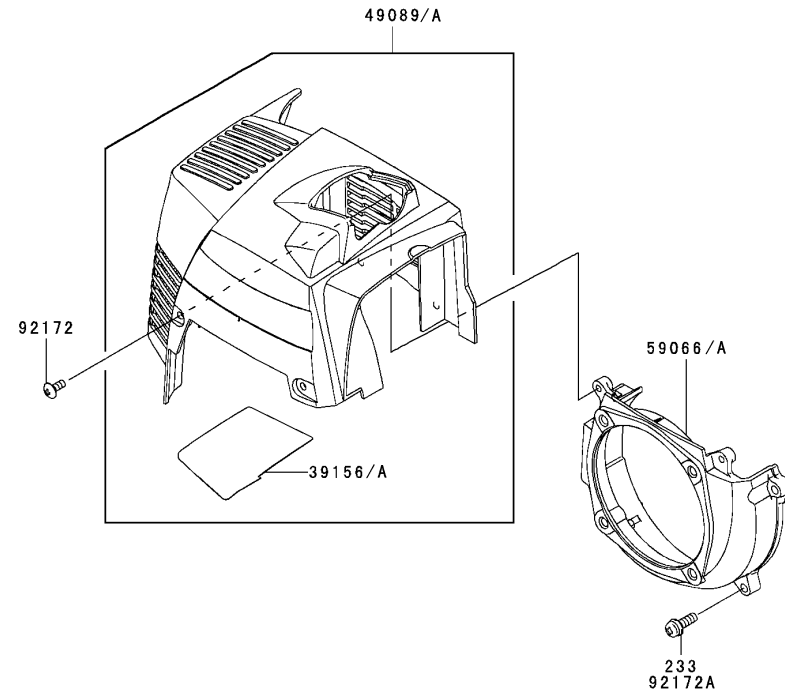

COOLING EQUIPMENT

REF NO	PART NO	DESCRIPTION	BF70	CF70	KF70	AF71
233	233AA0516	SCREW-PAN-WP+,5X16	4	4		4
39156	TJ35013	PAD,SHROUD	1	1		1
39156A	TJ35064	PAD			1	
49089	TJ35014	SHROUD-ENGINE	1	1		1
49089A	TJ35065	SHROUD-ENGINE			1	
59066	TJ35015	HOUSING-FAN	1	1		1
59066A	TJ35066	HOUSING-FAN			1	
92172	TF22016	SCREW,4X10	2	2	2	2
92172A	TJ27121	SCREW,5X16			4