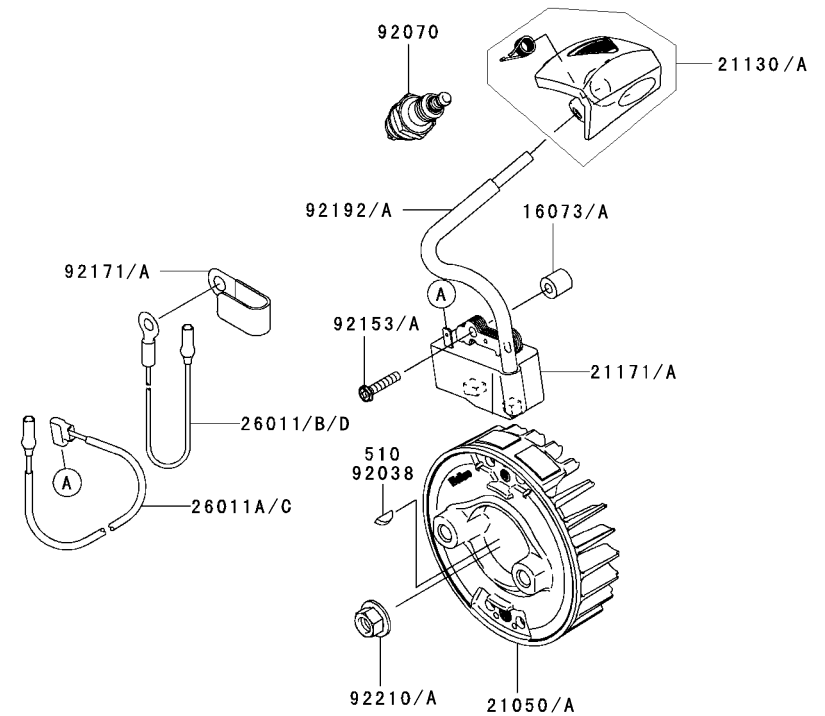

KPW3650V

TJ035E-BF70, -CF70, -KF70, -AF71

ELECTRIC EQUIPMENT

REF NO	PART NO	DESCRIPTION	BF70	CF70	KF70	AF71
16073	TJ27018	INSULATOR	2	2		2
16073A	TJ27070	INSULATOR			2	
21050	TJ35016	FLYWHEEL	1	1		1
21050A	TJ35067	FLYWHEEL			1	
21130	TJ35017	CAP-SPARK PLUG	1	1		1
21130A	TJ35068	CAP-SPARK PLUG			1	
21171	TJ35018	COIL-ASSY-IGNITION	1	1		1
21171A	TJ35069	COIL-ASSY-IGNITION			1	
26011	TD18089	WIRE-LEAD,L=100	1	1		1
26011A	TJ35019	WIRE-LEAD,L=230	1	1		1
26011B	TJ27122	WIRE-LEAD			*	
26011C	TJ27074	WIRE-LEAD,L=230			1	
26011D	TJ35070	WIRE-LEAD			1	
510	KT12025	KEY-WOODRUFF	1	1		1
92038	TJ27075	KEY			1	
92070	BPMR7A	PLUG-SPARK,BPMR7A(NGK),SOLID	1	1	1	1
92153	TJ27022	BOLT,4X20	2	2		2
92153A	TJ27076	BOLT,4X20			2	
92171	TJ35020	CLAMP	1	1		1
92171A	TJ27123	CLAMP			1	
92192	TJ45032	TUBE,6X6.6X80	1	1		1
92192A	TJ27023	TUBE			1	
92210	TK65049	NUT,M8	1	1		1
92210A	TJ27092	NUT,8MM			1