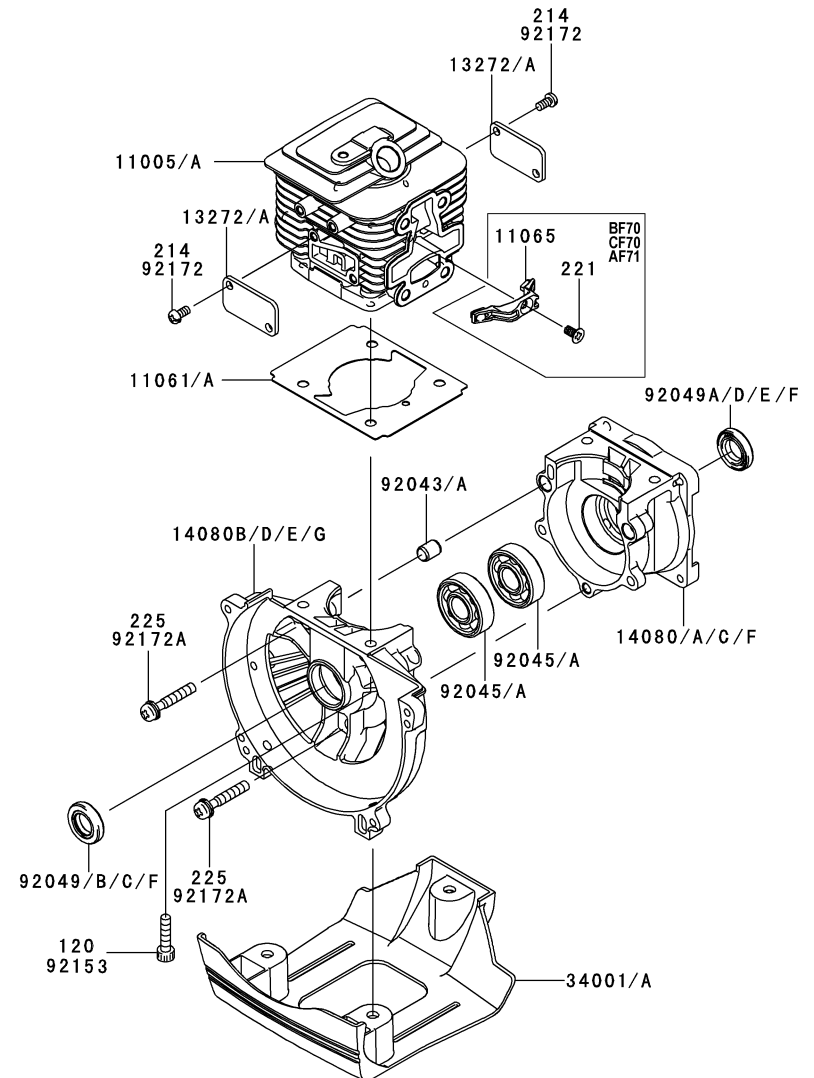

KPW3650V

TJ035E-BF70, -CF70, -KF70, -AF71

CYLINDER/CRANKCASE

REF NO	PART NO	DESCRIPTION	BF70	CF70	KF70	AF71
11005	TJ35001	CYLINDER-ENGINE	1	1		1
11005A	TJ35050	CYLINDER-ENGINE			1	
11061	TJ35002	GASKET	1	1		1
11061A	TJ35051	GASKET			1	
11065	TJ35003	CAP	1	1		1
120	120CB0520	BOLT-SOCKET,5X20	4	4		4
13272	TJ35004	PLATE	2	2		2
13272A	TJ35052	PLATE			2	
14080	TJ35006	CRANKCASE		1		1
14080A	TJ35006	CRANKCASE	1			
14080B	TJ35005	CRANKCASE	*			
14080C	TJ35006	CRANKCASE	*			
14080D	TJ35040	CRANKCASE		1		1
14080E	TJ35040	CRANKCASE	1			
14080F	TJ35053	CRANKCASE			1	
14080G	TJ35054	CRANKCASE			1	
214	214AA0408	SCREW-PAN+,4X8	4	4		4
221	221AA0408	SCREW-CSK-CROSS,4X8	1	1		1
225	225AA0530	SCREW-PAN-WSP-CROS,5X30	3	3		3
34001	TJ35007	STAND	1	1		1
34001A	TJ35055	STAND			1	
92043	TF22006	PIN	2	2		2
92043A	TJ27128	PIN			2	
92045	92045-2058	BEARING-BALL,6201C3	2	2		2
92045A	TJ35056	BEARING-BALL,6201/P63Z2			2	
92049	TJ27008	SEAL-OIL,ISCD12X22X4.5	*			
92049A	TJ27009	SEAL-OIL,ISCD 12X22X4.5F	*			
92049B	TJ35041	SEAL-OIL,SD 12X22X4.5 GS		1		1
92049C	TJ35041	SEAL-OIL,SD 12X22X4.5 GS	1			
92049D	TJ35042	SEAL-OIL,SD 12X22X4.5 VS		1		1
92049E	TJ35042	SEAL-OIL,SD 12X22X4.5 VS	1			
92049F	TJ27058	SEAL-OIL,12X22X4.5			2	
92153	TJ27059	BOLT,SOCKET 5X20			4	
92172	TJ27060	SCREW,4X8			4	
92172A	TJ27061	SCREW,5X30			3