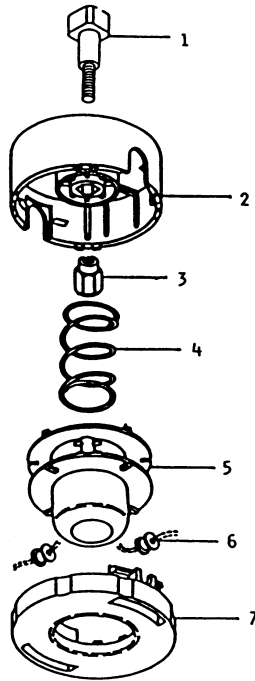

KPW3650V

TJ035E-BF70, -CF70, -KF70, -AF71

CUTTING HEAD (AUTOMATIC)

REF NO	PART NO	DESCRIPTION	QTY	NOTES
	LCT010A	HEAD ASSY-TAP	1	
01	LCT001B	SHAFTBOLT-LH 8MM	1	
02	LCT010A-02	HOUSING-OUTER	1	
03	LCT010A-08	NUT	1	
04	LCT010-05	SPRING	1	
05	LCT010A-04	INNER-BUMP	1	
06	LCT003	EYELET	2	
07	LCT010A-03	BASE	1	

CUTTING HEAD (MANUAL)

REF NO	PART NO	DESCRIPTION	QTY	NOTES
	UN-10	MANUAL HEAD-UNIVERSAL	1	
01	UN10-B1	BOLT 8X1.25 MLH	1	
02	UN10-2	HOUSING	1	
03	UN10-3A	EYELET	2	
04	UN10-4	SPOOL	1	
05	UN10-5	SPRING	1	
06	UN10-6	KNOB-LH	1