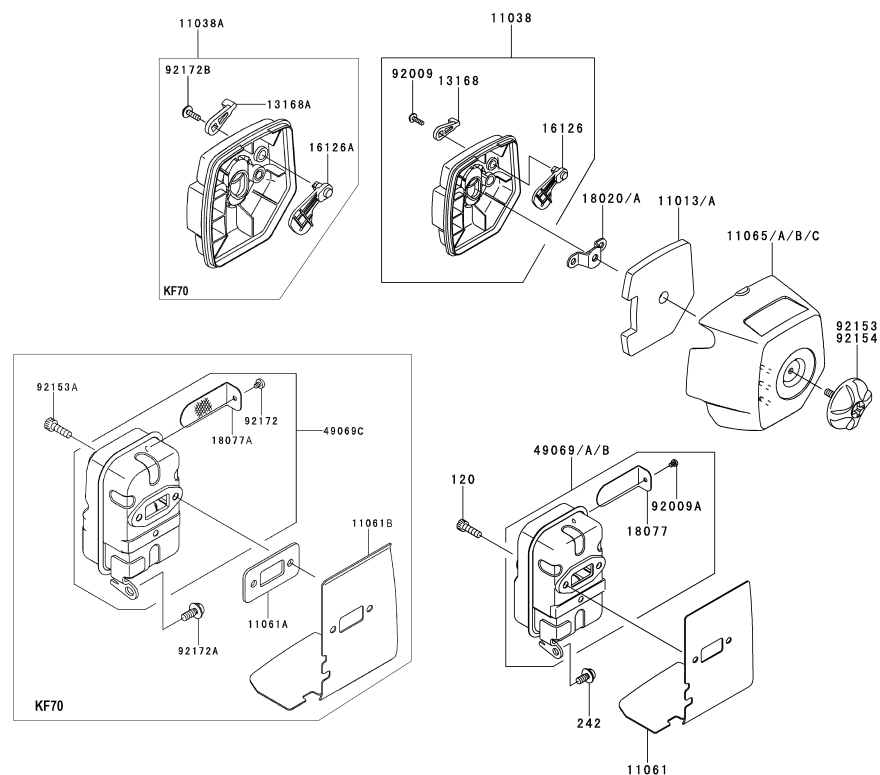

KPW3650V

TJ035E-BF70, -CF70, -KF70, -AF71

AIR FILTER/MUFFLER

REF NO	PART NO	DESCRIPTION	BF70	CF70	KF70	AF71
11013	TJ35021	ELEMENT-AIR FILTER	1	1		1
11013A	TJ35076	ELEMENT-AIR FILTER			1	
11038	TJ35022	CASE-ASSY-AIR FILTER	1	1		1
11038A	TJ35077	CASE-ASSY-AIR FILTER			1	
11061	TJ35023	GASKET,MUFFLER	1	1		1
11061A	TJ35079	GASKET			1	
11061B	TJ35078	GASKET			1	
11065	TJ35024A	CAP		1		1
11065A	TJ35024A	CAP	1			
11065B	TJ35024	CAP	*			
11065C	TJ35080	CAP			1	
120	120CB0516	BOLT-SOCKET,5X16	2	2		2
13168	TJ27032-1	LEVER	1	1		1
13168A	TJ27103-1	LEVER			1	
16126	TJ35025	VALVE	1	1		1
16126A	TJ35077-2	VALVE			1	
18020	TJ27035	BAFFLE	1	1		1
18020A	TJ27105	BAFFLE			1	
18077	TJ35026	ARRESTER-SPARK	1	1		1
18077A	TJ35081	ARRESTER SPARK			1	
242	242AA0512	SCREW-PAN-WSP+,5X12	1	1		1
49069	TJ35043	MUFFLER-ASSY		1		1
49069A	TJ35043	MUFFLER-ASSY	1			
49069B	TJ35027	MUFFLER-ASSY	*			
49069C	TJ35082	MUFFLER ASSY			1	
92009	TH23031-03	SCREW,3X10	1	1		1
92009A	TH23042	SCREW	1	1		1
92153	TJ27038	BOLT	1	1		1
92153A	TJ27087	BOLT,SOCKET 5X16			2	
92154	TJ27102	BOLT			1	
92172	TJ27088	SCREW			1	
92172A	TJ35083	SCREW,5X14			1	
92172B	TJ27106	SCREW,3X10			1