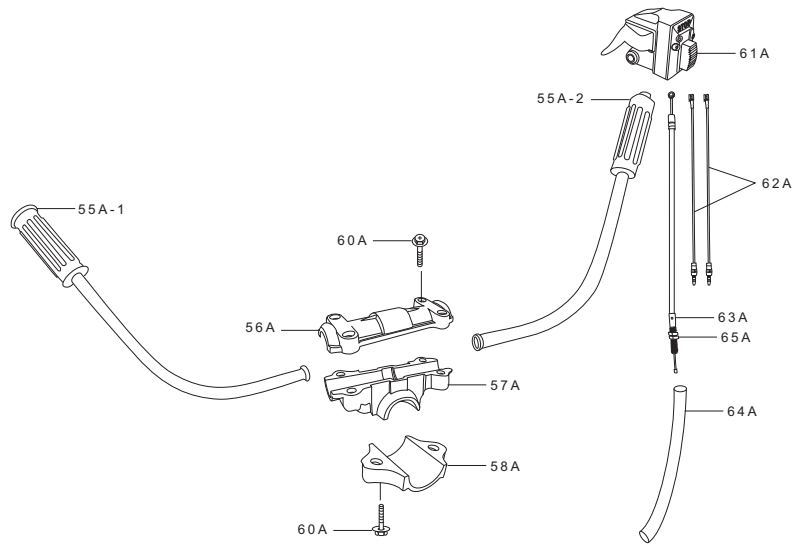

KPW3650V

TJ035E-BF70, -CF70, -KF70, -AF71

BICYCLE HANDLE KIT

REF NO	PART NO	DESCRIPTION	QTY
055A-1	PW32031A	HANDLE W/GRIP	1
055A-2	PW34063	HANDLE-R W/GRIP	1
056A	PW32033	HOLDER-HANDLE #1	1
057A	PW32034	HOLDER-HANDLE #2	1
058A	PW32035	HOLDER-HANDLE #3	1
060A	B06X25W	BOLT WWASHERS 6X25	6
061A	PW34067	THROTTLE LEVER ASSY	1
062A	PW34064	WIRE-LEAD 1MM	2
063A	KT17072	CABLE-THROTTLE	*
063A	PW36570	CABLE-THROTTLE LONG	1
064A	PW34066	COVER-LEAD WIRE	1
065A	312B0600	NUT 6MM	1