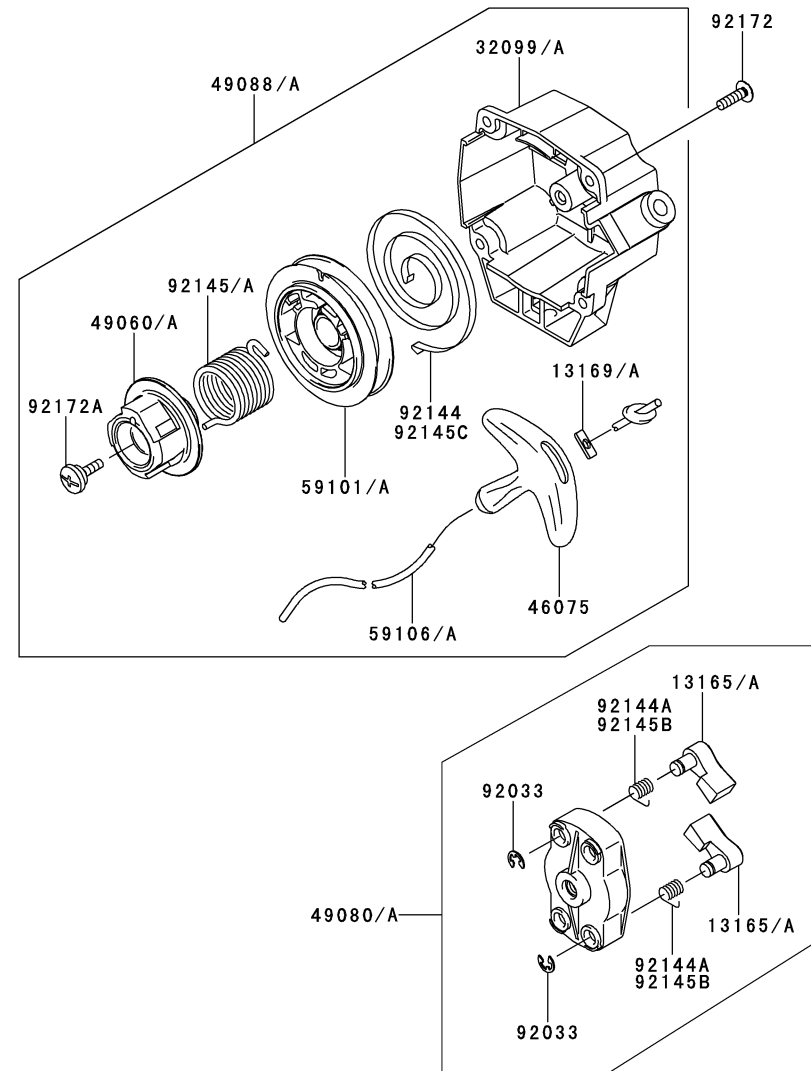

KPW3650V

TJ035E-BF70, -CF70, -KF70, -AF71

STARTER

REF NO	PART NO	DESCRIPTION	BF70	CF70	KF70	AF71
13165	TJ35031-1	PAWL	2	2		2
13165A	TJ35084	PAWL			2	
13169	TD18080-07	PLATE,RECOIL STARTER	1	1		1
13169A	TD18080-07	PLATE,RECOIL STARTER			1	
32099	TJ35030-1	CASE,STARTER-RECOIL	1	1		1
32099A	TJ35085	CASE			1	
46075	TJ27042-3	GRIP,STARTER-RECOIL	1	1	1	1
49060	TJ35030-3	CAM,STARTER-RECOIL	1	1		1
49060A	TJ35086	CAM			1	
49080	TJ35031	PULLEY-STARTING	1	1		1
49080A	TJ35087	PULLEY-STARTING			1	
49088	TJ35030	STARTER-RECOIL	1	1		1
49088A	TJ35088	STARTER-RECOIL			1	
59101	TJ35030-4	REEL,STARTER-RECOIL	1	1		1
59101A	TJ35089	REEL			1	
59106	KT17081-10	ROPE,3.5X850	1	1		1
59106A	TJ35090	ROPE			1	
92033	TD18084	RING-SNAP	2	2	2	2
92144	TF22080-07	SPRING	1	1		1
92144A	TG25057-10	SPRING	2	2		2
92145	TJ35030-6	SPRING	1	1		1
92145A	TJ35092	SPRING			1	
92145B	TJ35093	SPRING			2	
92145C	TJ35091	SPRING			1	
92172	TH23058	SCREW,4X14	4	4	4	4
92172A	TJ27042-9	SCREW	1	1	1	1