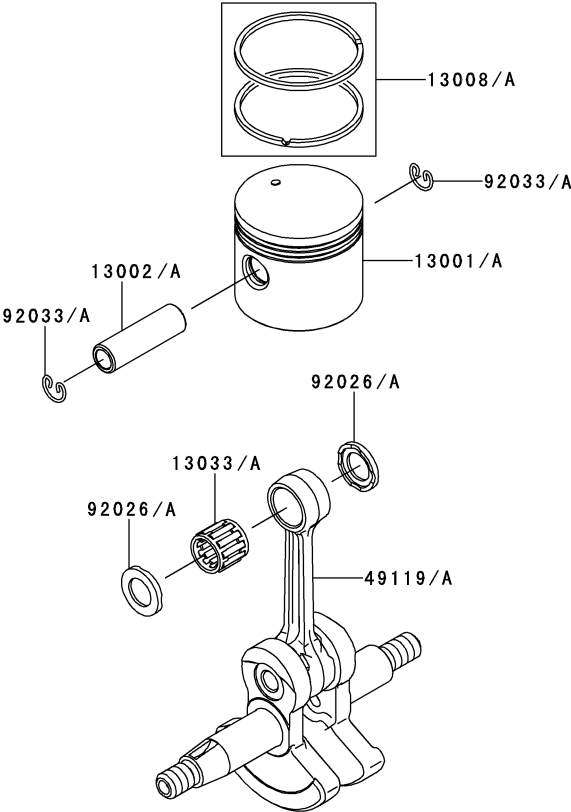

KPW3650V

TJ035E-BF70, -CF70, -KF70, -AF71

PISTON/CRANKSHAFT

REF NO	PART NO	DESCRIPTION	BF70	CF70	KF70	AF71
13001	TJ35008	PISTON-ENGINE	1	1		1
13001A	TJ35057	PISTON-ENGINE			1	
13002	TJ35009	PIN-PISTON	1	1		1
13002A	TJ35058	PIN-PISTON			1	
13008	TD33026	RING-SET-PISTON	1	1		1
13008A	TJ35059	RING-SET-PISTON			1	
13033	TJ35010	BEARING-SMALL END	1	1		1
13033A	TJ35060	BEARING-SMALL END			1	
49119	TJ35011	CRANKSHAFT-ASSY	1	1		1
49119A	TJ35061	CRANKSHAFT-ASSY			1	
92026	TJ35012	SPACER,9X15X1.8	2	2		2
92026A	TJ35062	SPACER,12.6X15X1.8			2	
92033	TD33028	RING-SNAP	2	2		2
92033A	TJ35063	RING-SNAP			2