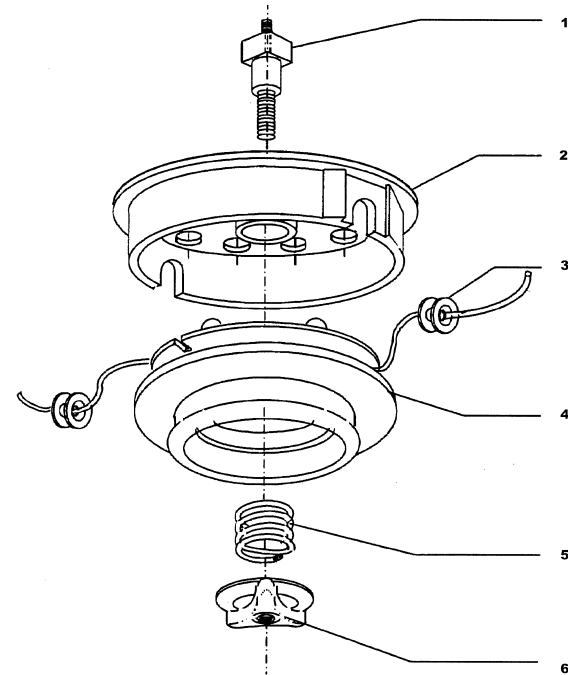

THROTTLE LEVER - BICYCLE HANDLE

REF NO	PART NO	DESCRIPTION	QTY	NOTES
	PW34067	THROTTLE LEVER ASSY	1	
001	PW34067-01	BODY	1	
002	PW34067-02	LEVER	1	
003	PW24015-13	SPRING-RETURN	1	
004	PW24015-03	COVER	1	
005	PW24015-02	SWITCH	1	
006	PW24015-04	SPRING	1	
007	PW24015-05	SCREW 3X8	1	
008	PW34067-03	PLATE-GROUND R	1	
009	PW34067-04	PLATE-GROUND L	1	
010	PW24015-10	SHAFT	1	
011	PW24015-12	STOPPER	1	
012	PW24015-11	SPRING	1	
013	PW24015-14	E-RING	1	
014	S05X25	SCREW 5X25	1	
015	PW24015-16	NUT-NYLON	1	
016	PW24015-05	SCREW 3X8	2	

BODY

REF NO	PART NO	DESCRIPTION	QTY	NOTES
37	B06X30	BOLT 6X30	1	
38	PW34038	PLATE	1	
39	S05X10W	SCREW W/WASHER 5X10	1	
40	PW25060	BOLT 8X8	1	
41	PW23062-02	COVER-GUARD	1	
41-49	PW23062	SAFETY GUARD ASSY	1	
42	PW23062-01	HOLDER-GUARD	1	
43	B06X12	BOLT 6X12	4	
44	SW006	WASHER-SPRING 6MM	4	
45	HN006	NUT 6MM	4	
46	B06X25	BOLT 6X25	2	
47	PW23062-04	COLLAR-GUARD	2	
48	SW006	WASHER-SPRING 6MM	2	
49	HN006	NUT 6MM	2	
50	PW23070	STRAP-SHOULDER	1	
51	PW23017	SUPPORT-STRAP	1	
52	232B0512	SCREW 5X12	1	
53	SW005	WASHER-SPRING 5MM	1	
54	311B0500	NUT 5MM	1	
55	PW23022	U HANDLE W/GRIP	1	
56	PW23023	STAY A	1	
57	PW23024	STAY B	1	
58	PW23025	STAY C	1	
59	B05X25W	BOLT W/WASHERS 5X25	4	
60	B06X25W	BOLT W/WASHERS 6X25	2	
61	PW33050A	THROTTLE LEVER ASSY	1	
62	PW24016	WIRE-LEAD	1	
65	PW34014A	STAND	1	
66	B06X25W	BOLT W/WASHERS 6X25	2	
67	B06X20W	BOLT W/WASHERS 6X20	2	
67K	PW34014A-KIT	STAND CONVERSION KIT	1	

CUTTING HEAD (MANUAL)

REF NO	PART NO	DESCRIPTION	QTY	NOTES
	UN-10	MANUAL HEAD-UNIVERSAL	1	
01	UN10-1	BOLT-8X1.25MM MLH	1	
02	UN10-2	HOUSING	1	
03	UN10-3	EYELET	2	
04	UN10-4	SPOOL	1	
05	UN10-5	SPRING	1	
06	UN10-6	KNOB-LH	1	