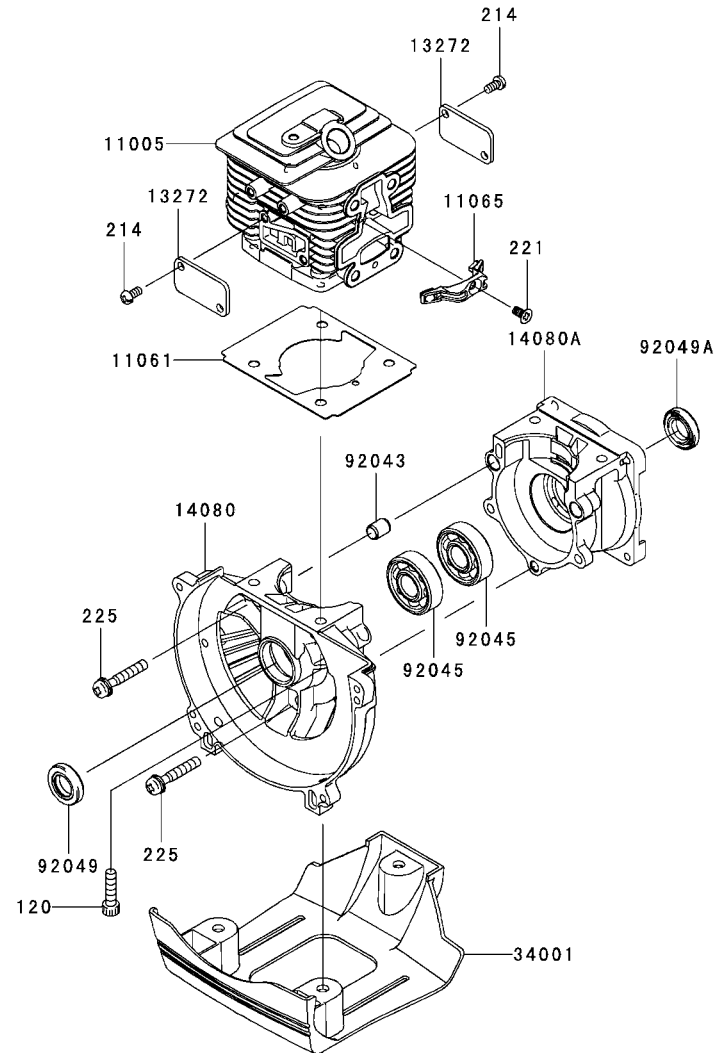

KPW3600V

TJ035E-AF70

CYLINDER/CRANKCASE

REF NO	PART NO	DESCRIPTION	QTY	NOTES
11005	TJ35001	CYLINDER-ENGINE	1	
11061	TJ35002	GASKET	1	
11065	TJ35003	CAP	1	
120	120CB0520	BOLT-SOCKET 5X20	4	
13272	TJ35004	PLATE	2	
14080	TJ35005	CRANKCASE	1	
14080A	TJ35006	CRANKCASE	1	
214	214AA0408	SCREW-PAN+- 4X8	4	
221	221AA0408	SCREW-CSK-CROSS,4X8	1	
225	225AA0530	SCREW-PAN-WSP-CROS 5X30	3	
34001	TJ35007	STAND	1	
92043	TF22006	PIN	2	
92045	92045-2058	BEARING (6201C3)	2	
92049	TJ27008	SEAL-OIL ISCD 12X22X4.5	1	
92049A	TJ27009	SEAL-OIL ISCD 12X22X4.5F	1