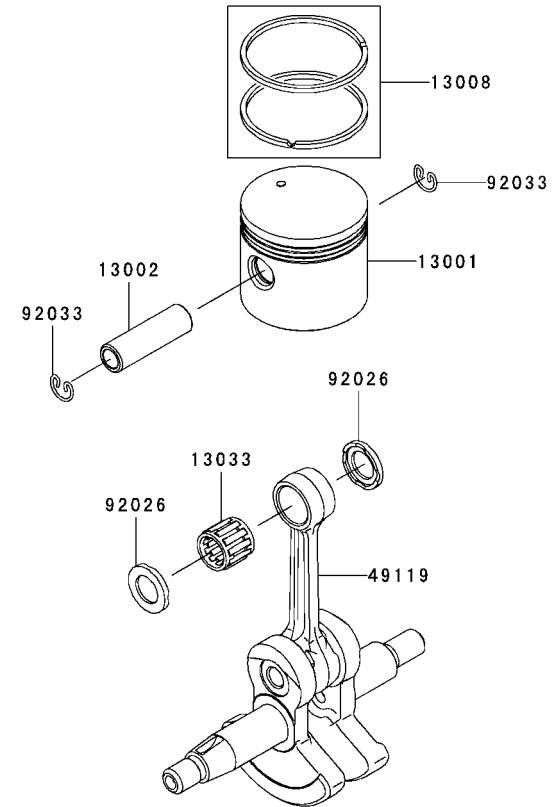

KPW3600V

TJ035E-AF70

ELECTRIC EQUIPMENT

REF NO	PART NO	DESCRIPTION	QTY	NOTES
16073	TJ27018	INSULATOR	2	
21050	TJ35016	FLYWHEEL	1	
21130	TJ35017	CAP-SPARK PLUG	1	
21171	TJ35018	COIL-ASSY-IGNITION	1	
26011	TD18089	WIRE-LEAD L=100	1	
26011A	TJ35019	WIRE-LEAD,L=230	1	
510	KT12025	KEY	1	
92070	BPMR7A	SPARK PLUG-NGK	1	
92153	TJ27022	BOLT 4X20	2	
92171	TJ35020	CLAMP	1	
92192	TJ45032	TUBE,6X6.6X80	1	
92210	TK65049	NUT	1	

KPW3600V

TJ035E-AF70

FUEL TANK/FUEL VALVE

REF NO	PART NO	DESCRIPTION	QTY	NOTES
14069	TH34065	BREATHER	1	
49019	TJ27043	FILTER-FUEL	1	
51001	TJ35028	TANK-COMP-FUEL	1	
51048	TH34064	CAP ASSY-TANK	1	
92009	TF22042	SCREW 5X20	3	
92071	TG34042	GROMMET-FUEL TANK	1	
92171	TK65043	CLAMP	2	
92191	TH34031	TUBE 3X6X182	1	
92192	TJ35029	TUBE,3X6X90	1	
99996	99996-6089	CAP-TANK & BREATHER ASSY	1	

KPW3600V

TJ035E-AF70

PISTON/CRANKSHAFT

REF NO	PART NO	DESCRIPTION	QTY	NOTES
13001	TJ35008	PISTON-ENGINE	1	
13002	TJ35009	PIN-PISTON	1	
13008	TD33026	PISTON RING SET	1	
13033	TJ35010	BEARING-SMALL END	1	
49119	TJ35011	CRANKSHAFT ASSY	1	
92026	TJ35012	SPACER,9X15X1.8	2	
92033	TD33028	RING-SNAP	2	

THROTTLE LEVER - BICYCLE HANDLE

REF NO	PART NO	DESCRIPTION	QTY	NOTES
	PW34067	THROTTLE LEVER ASSY	1	
001	PW34067-01	BODY	1	
002	PW34067-02	LEVER	1	
003	PW24015-13	SPRING-RETURN	1	
004	PW24015-03	COVER	1	
005	PW24015-02	SWITCH	1	
006	PW24015-04	SPRING	1	
007	PW24015-05	SCREW 3X8	1	
008	PW34067-03	PLATE-GROUND R	1	
009	PW34067-04	PLATE-GROUND L	1	
010	PW24015-10	SHAFT	1	
011	PW24015-12	STOPPER	1	
012	PW24015-11	SPRING	1	
013	PW24015-14	E-RING	1	
014	S05X25	SCREW 5X25	1	
015	PW24015-16	NUT-NYLON	1	
016	PW24015-05	SCREW 3X8	2	