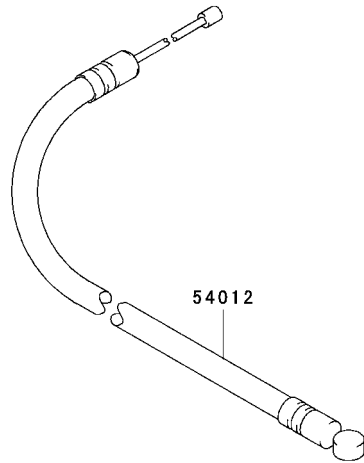

KPW3600V

TJ035E-AF70

CONTROL EQUIPMENT

REF NO	PART NO	DESCRIPTION	QTY	NOTES
54012	TG28017	CABLE-THROTTLE	1	

COOLING EQUIPMENT

REF NO	PART NO	DESCRIPTION	QTY	NOTES
233	233AA0516	SCREW-PAN-WP+- 5X16	4	
39156	TJ35013	PAD,SHROUD	1	
49089	TJ35014	SHROUD-ENGINE	1	
59066	TJ35015	HOUSING-FAN	1	
92172	TJ27017	SCREW 4X10	2