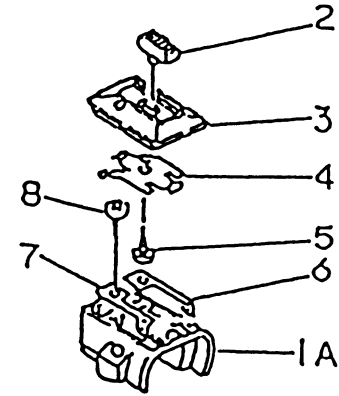

KPW3600V

TJ035E-AF70

STARTER

REF NO	PART NO	DESCRIPTION	QTY	NOTES
13165	TJ35031-1	PAWL	2	
13169	TD18080-07	PLATE	1	
32099	TJ35030-1	CASE,STARTER-RECOIL	1	
46075	TJ35030-2	GRIP,STARTER-RECOIL	1	
49060	TJ35030-3	CAM,STARTER-RECOIL	1	
49080	TJ35031	PULLEY-STARTING	1	
49088	TJ35030	STARTER-RECOIL	1	
59101	TJ35030-4	REEL,STARTER-RECOIL	1	
59106	KT17081-10	ROPE	1	
92033	TD18084	RING-SNAP	2	
92144	TF22080-07	SPRING-RECOIL	1	
92144A	TG25057-10	SPRING	2	
92145	TJ35030-6	SPRING	1	
92172	TH23058	SCREW 4X10	4	
92172A	TJ27042-9	SCREW	1	

KPW3600V

TJ035E-AF70

THROTTLE LEVER

REF NO	PART NO	DESCRIPTION	QTY	NOTES
	PW33050A	THROTTLE LEVER ASSY	1	
01A	PW33051-01A	BODY-UPPER	1	
01B	PW33051-01B	BODY-LOWER	1	
02	PW24015-02	SWITCH	1	
03	PW24015-03	COVER	1	
04	PW24015-04	SPRING	1	
05	PW24015-05	SCREW 3X8	1	
06	PW24015-06	PLATE-GROUND R	1	
07	PW24015-07	PLATE-GROUND L	1	
08	PW24015-05	SCREW 3X8	2	
09	PW24015-09	LEVER	1	
10	PW24015-10	SHAFT	1	
11	PW24015-11	SPRING	1	
12	PW24015-12	STOPPER	1	
13	PW24015-13	SPRING-RETURN	1	
14	PW24015-14	E-RING	1	
15A	220B0520	SCREW 5X20	2	
16A	311B0500	NUT 5MM	2	