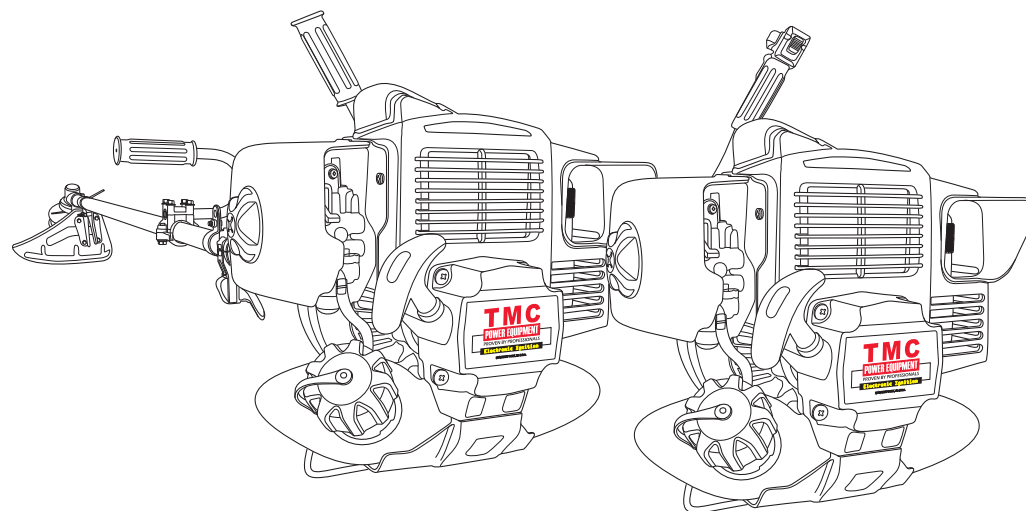

2051 Saturn Street
Monterey Park, CA 91755
323.728.7266
323.728.5304 Fax
<http://www.tmcpower.com>

PARTS CATALOG

KPW3600V & KPW3600V-50 LINE TRIMMER/WEEDEDER & BRUSH CUTTER

ENGINE REFERENCE:

TJ035E-AF70
CARB TIER III/EPA PHASE 2