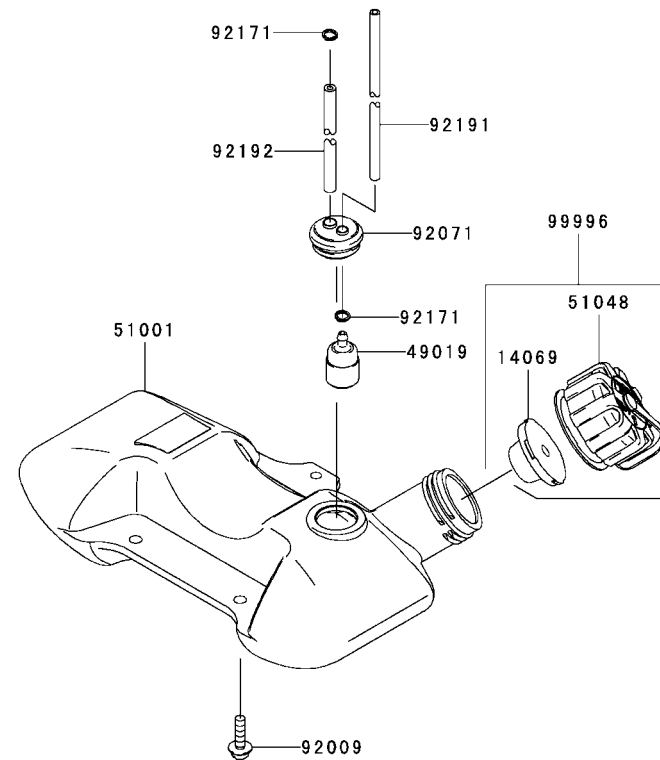

KPW3600V

TJ035E-AF70

FUEL TANK/FUEL VALVE

REF NO	PART NO	DESCRIPTION	QTY	NOTES
14069	TH34065	BREATHER	1	
49019	TJ27043	FILTER-FUEL	1	
51001	TJ35028	TANK-COMP-FUEL	1	
51048	TH34064	CAP ASSY-TANK	1	
92009	TF22042	SCREW 5X20	3	
92071	TG34042	GROMMET-FUEL TANK	1	
92171	TK65043	CLAMP	2	
92191	TH34031	TUBE 3X6X182	1	
92192	TJ35029	TUBE,3X6X90	1	
99996	99996-6089	CAP-TANK & BREATHER ASSY	1