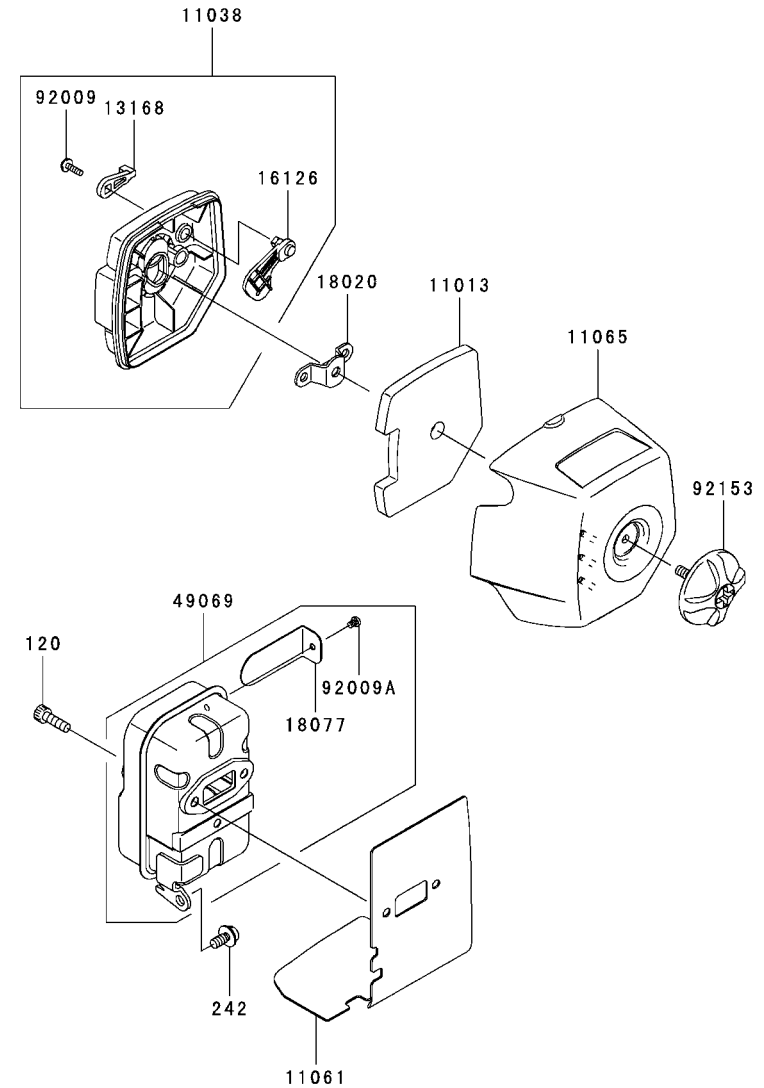

REV 091105

KPW3600V

TJ035E-AF70

AIR FILTER/MUFFLER

REF NO	PART NO	DESCRIPTION	QTY	NOTES
11013	TJ35021	ELEMENT-AIR FILTER	1	
11038	TJ35022	CASE-ASSY-AIR FILTER	1	
11061	TJ35023	GASKET-MUFFLER	1	
11065	TJ35024	CAP	1	
120	120CB0516	BOLT-SOCKET 5X16	2	
13168	TJ27032-1	LEVER	1	
16126	TJ35025	VALVE	1	
18020	TJ27035	BAFFLE	1	
18077	TJ35026	ARRESTER-SPARK	1	
242	242AA0512	SCRW-PAN-WSP+-.5X12	1	
49069	TJ35027	MUFFLER-ASSY	1	
92009	TH23031-03	SCREW 3X10	1	
92009A	TH23042	SCREW	1	
92153	TJ27038	BOLT	1	

KPW3600V

TJ035E-AF70

CARBURETOR

REF NO	PART NO	DESCRIPTION	QTY	NOTES
001	TF22C01	BODY ASSY-AIR PURGE	1	
002	TH26C02Z	BODY ASSY-PUMP	1	
005	TH26C05Z	O-RING	1	
006	TF22C05	COVER-PRIMER PUMP	1	
007	TJ35C07V	VALVE ASSY-THROTTLE	1	
008	TF22C07	SWIVEL ASSY	1	
009	TF22C08	VALVE-INLET NEEDLE	1	
010	TF22C10	GASKET-METERING DIAPHRAGM	1	
011	TEX54C11XA	GASKET-PUMP	1	
012	TF22C13	DIAPHRAGM-PUMP	1	
013	TJ27C13V	DIAPHRAGM ASSY-METERING	1	
015	TF22C19	SCREW-COLLAR THROTTLE	2	
016	TH26C16Z	SCREW-CABLE ADJUST	1	
016A	TF22C20	SCREW-METERING LEVER PIN	1	
017	TF22C18	SCREW-COVER	4	
019	TF22C21	SPRING-METERING LEVER	1	
020	TF22C22Z	JET-MAIN KIT	1	
021	TEX54C21XA	NUT-CABLE ADJUST	1	
023	TF22C23	SCREEN-FUEL INLET	1	
024	TF22C24	PIN-METERING LEVER	1	
025	TF22C26	LEVER-METERING	1	
026	TF22C27	BRACKET-CABLE	1	
027	TF22C28	VALVE-CHECK	1	
029	TF22C29	PRIMER-BULB	1	
11061A	TJ35032	GASKET,CARBURETOR/INSULATOR	1	
11061B	TJ35033	GASKET,CYLINDER/INSULATOR	1	
12021	TJ35034	VALVE-ASSY-REED	1	
12022	TJ35035	VALVE-REED	1	
12022	TJ35035	* USE TJ27028 *		
14091	THCVR	DUST COVER	1	
15004	TJ35C00-V	CARBURETOR ASSY	1	
234	234AA0560	SCREW-PAN-WSP +- 5X60	2	
32085	TJ27029	STOPPER	1	
92009	TG25027-07	SCREW 5X20	4	
92172	TK65032	SCREW-3X12	1	
CRK	TEX54XA-CRK	CARBURETOR KIT		
GDK	TF22-GDK	GASKET/DIAPHRAGM KIT		