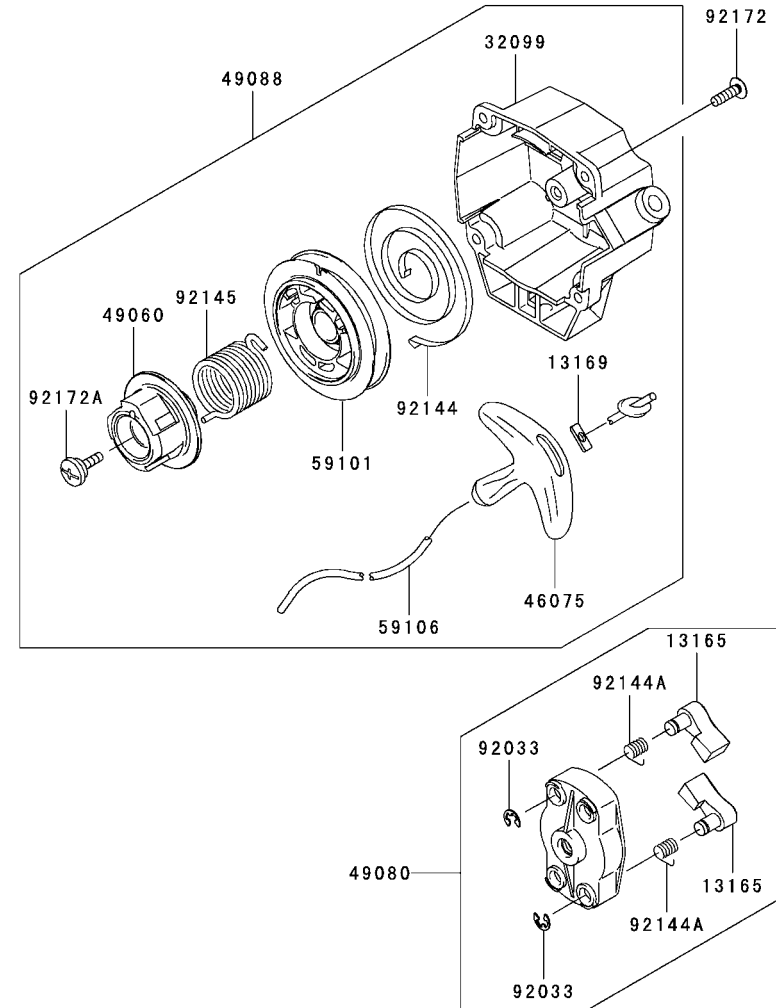

KPW3600V

TJ035E-AF70

PTO EQUIPMENT

REF NO	PART NO	DESCRIPTION	QTY	NOTES
13081	TH34063	CLUTCH-ASSY	1	
13270	TH34063-2	PLATE	1	
13270A	TH34063-4	PLATE	1	
49049	TH34063-1	SHOE-CLUTCH	2	
92043	TH34038	PIN-CLUTCH	2	
92144	TH34063-3	SPRING-CLUTCH	1	

KPW3600V

TJ035E-AF70

STARTER

REF NO	PART NO	DESCRIPTION	QTY	NOTES
13165	TJ35031-1	PAWL	2	
13169	TD18080-07	PLATE	1	
32099	TJ35030-1	CASE,STARTER-RECOIL	1	
46075	TJ35030-2	GRIP,STARTER-RECOIL	1	
49060	TJ35030-3	CAM,STARTER-RECOIL	1	
49080	TJ35031	PULLEY-STARTING	1	
49088	TJ35030	STARTER-RECOIL	1	
59101	TJ35030-4	REEL,STARTER-RECOIL	1	
59106	KT17081-10	ROPE	1	
92033	TD18084	RING-SNAP	2	
92144	TF22080-07	SPRING-RECOIL	1	
92144A	TG25057-10	SPRING	2	
92145	TJ35030-6	SPRING	1	
92172	TH23058	SCREW 4X10	4	
92172A	TJ27042-9	SCREW	1	