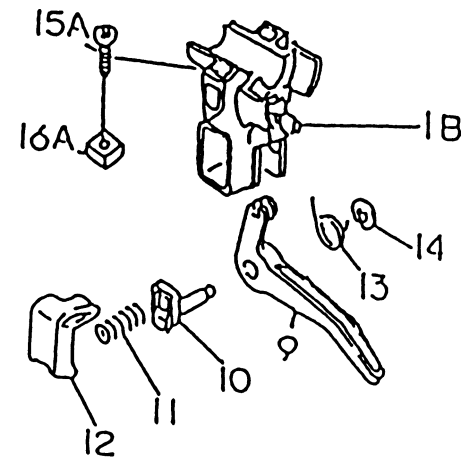

KPW3600V

TJ035E-AF70

STARTER

REF NO	PART NO	DESCRIPTION	QTY	NOTES
13165	TJ35031-1	PAWL	2	
13169	TD18080-07	PLATE	1	
32099	TJ35030-1	CASE,STARTER-RECOIL	1	
46075	TJ35030-2	GRIP,STARTER-RECOIL	1	
49060	TJ35030-3	CAM,STARTER-RECOIL	1	
49080	TJ35031	PULLEY-STARTING	1	
49088	TJ35030	STARTER-RECOIL	1	
59101	TJ35030-4	REEL,STARTER-RECOIL	1	
59106	KT17081-10	ROPE	1	
92033	TD18084	RING-SNAP	2	
92144	TF22080-07	SPRING-RECOIL	1	
92144A	TG25057-10	SPRING	2	
92145	TJ35030-6	SPRING	1	
92172	TH23058	SCREW 4X10	4	
92172A	TJ27042-9	SCREW	1	

KPW3600V

TJ035E-AF70

THROTTLE LEVER

REF NO	PART NO	DESCRIPTION	QTY	NOTES
	PW33050A	THROTTLE LEVER ASSY	1	
01A	PW33051-01A	BODY-UPPER	1	
01B	PW33051-01B	BODY-LOWER	1	
02	PW24015-02	SWITCH	1	
03	PW24015-03	COVER	1	
04	PW24015-04	SPRING	1	
05	PW24015-05	SCREW 3X8	1	
06	PW24015-06	PLATE-GROUND R	1	
07	PW24015-07	PLATE-GROUND L	1	
08	PW24015-05	SCREW 3X8	2	
09	PW24015-09	LEVER	1	
10	PW24015-10	SHAFT	1	
11	PW24015-11	SPRING	1	
12	PW24015-12	STOPPER	1	
13	PW24015-13	SPRING-RETURN	1	
14	PW24015-14	E-RING	1	
15A	220B0520	SCREW 5X20	2	
16A	311B0500	NUT 5MM	2	

THROTTLE LEVER - BICYCLE HANDLE

REF NO	PART NO	DESCRIPTION	QTY	NOTES
	PW34067	THROTTLE LEVER ASSY	1	
001	PW34067-01	BODY	1	
002	PW34067-02	LEVER	1	
003	PW24015-13	SPRING-RETURN	1	
004	PW24015-03	COVER	1	
005	PW24015-02	SWITCH	1	
006	PW24015-04	SPRING	1	
007	PW24015-05	SCREW 3X8	1	
008	PW34067-03	PLATE-GROUND R	1	
009	PW34067-04	PLATE-GROUND L	1	
010	PW24015-10	SHAFT	1	
011	PW24015-12	STOPPER	1	
012	PW24015-11	SPRING	1	
013	PW24015-14	E-RING	1	
014	S05X25	SCREW 5X25	1	
015	PW24015-16	NUT-NYLON	1	
016	PW24015-05	SCREW 3X8	2	