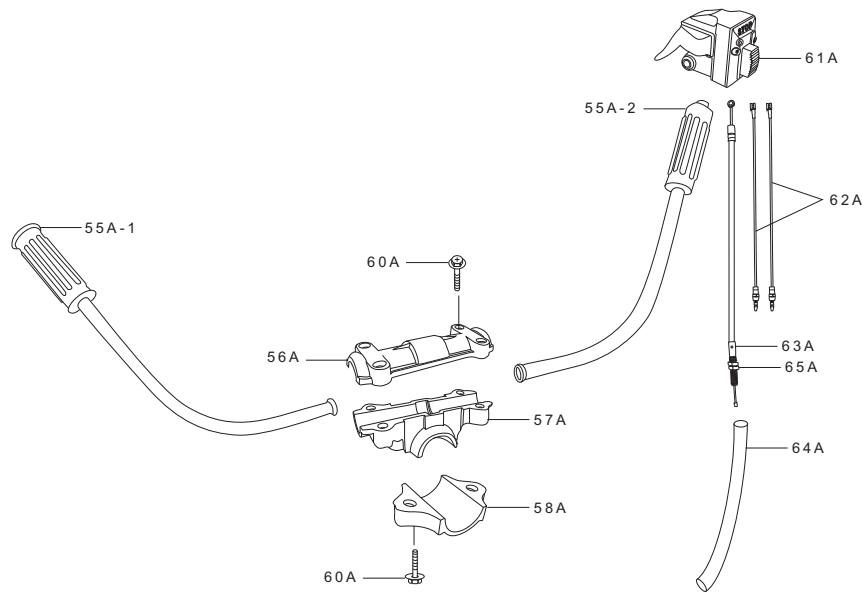

KPW3600V

TJ035E-AF70

BICYCLE HANDLE KIT

REF NO	PART NO	DESCRIPTION	QTY	NOTES
055A-1	PW32031A	HANDLE W/GRIP	1	
055A-2	PW34063	HANDLE-R W/GRIP	1	
056A	PW32033	HOLDER-HANDLE #1	1	
057A	PW32034	HOLDER-HANDLE #2	1	
058A	PW32035	HOLDER-HANDLE #3	1	
060A	B06X25W	BOLT W/WASHERS 6X25	6	
061A	PW34067	THROTTLE LEVER ASSY	1	
062A	PW34064	WIRE-LEAD 1MM	2	
063A	KT17072	CABLE-THROTTLE	1	
064A	PW34066	COVER-LEAD WIRE	1	
065A	312B0600	NUT 6MM	1