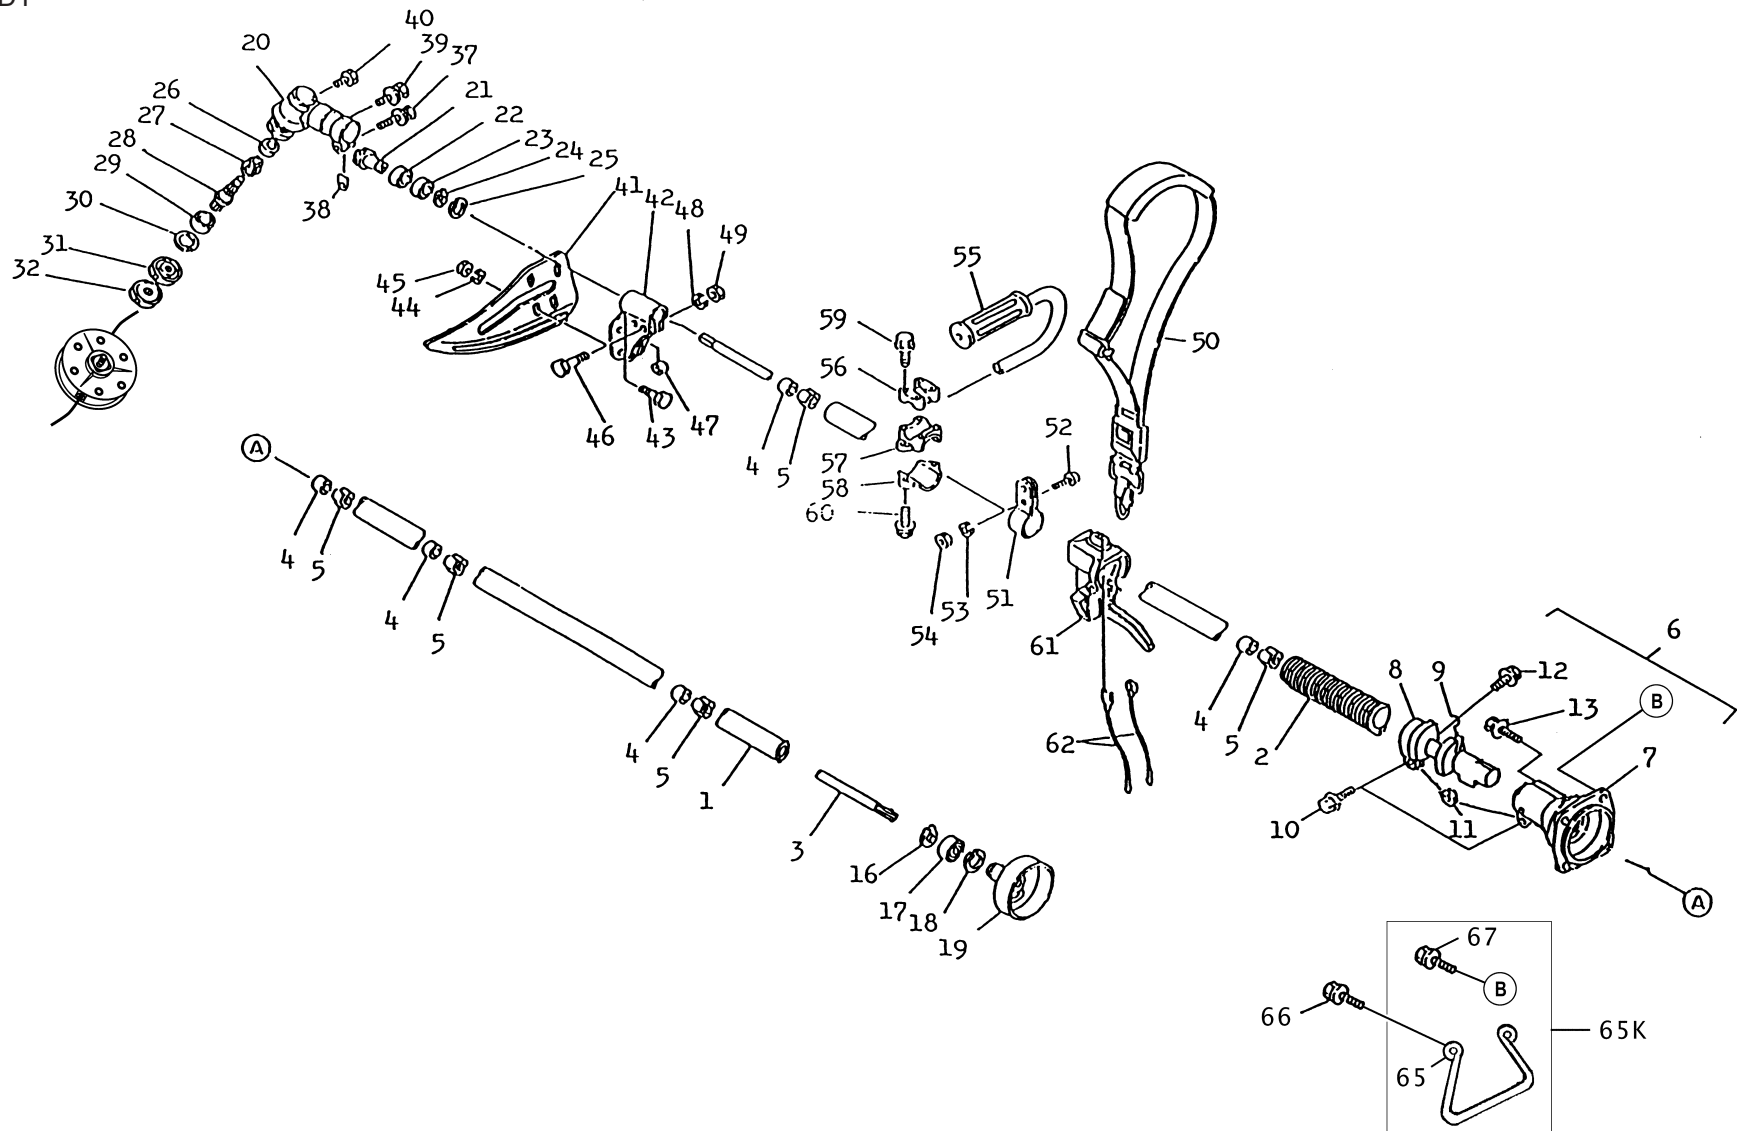

KPW3600V

TJ035E-AF70

BODY

KPW3600V

TJ035E-AF70

BODY

REF NO	PART NO	DESCRIPTION	QTY	NOTES
01	PW34001A	HOUSING-DRIVE W/METAL	1	
02	PW23016A	GRIP-DRIVE HOUSING	1	
03	PW34003	SHAFT-DRIVE	1	
04	PW23013	METAL-DRIVE	5	
05	PW23014	CUSHION-DRIVE	5	
06	PW34006	CLUTCH CASE ASSY	1	
07	PW34007	CASE-CLUTCH	1	
08	PW34008	INNER CASE	1	
09	PW34009	CUSHION-RUBBER	1	
10	B06X30W	BOLT W/WASHERS 6X30	1	
11	PW34011	COLLAR	1	
12	B06X16W	BOLT W/WASHERS 6X16	1	
13	PW34013	BOLT-STOPPER 5X14	1	
16	PW34016	RING-SNAP	1	
17	PW34017	BEARING (6203-2RU)	1	
18	PW34018	RING-SNAP #40	1	
19	PW34019	DRUM-CLUTCH	1	
20	PW34020	CASE-GEAR	1	
20-30	PW34069	GEAR CASE ASSY	1	
21	PW34021	PINION	1	
22	PW24040	BEARING (6900)	1	
23	PW25046	BEARING (6900Z)	1	
24	PW24043	RING-SNAP #10	1	
25	PW25048	RING-SNAP #22	1	
26	PW34026	BEARING (NSK629)	1	
27	PW34027	GEAR	1	
28	PW34028	CUTTER SHAFT	1	
29	PW24011	BEARING (6201-2RU)	1	
30	PW24012	RING-SNAP #32	1	
31	PW34031	FIXER-BLADE UPPER	1	
32	PW34032	FIXER-BLADE LOWER	1	

BODY

REF NO	PART NO	DESCRIPTION	QTY	NOTES
37	B06X30	BOLT 6X30	1	
38	PW34038	PLATE	1	
39	S05X10W	SCREW W/WASHER 5X10	1	
40	PW25060	BOLT 8X8	1	
41	PW23062-02	COVER-GUARD	1	
41-49	PW23062	SAFETY GUARD ASSY	1	
42	PW23062-01	HOLDER-GUARD	1	
43	B06X12	BOLT 6X12	4	
44	SW006	WASHER-SPRING 6MM	4	
45	HN006	NUT 6MM	4	
46	B06X25	BOLT 6X25	2	
47	PW23062-04	COLLAR-GUARD	2	
48	SW006	WASHER-SPRING 6MM	2	
49	HN006	NUT 6MM	2	
50	PW23070	STRAP-SHOULDER	1	
51	PW23017	SUPPORT-STRAP	1	
52	232B0512	SCREW 5X12	1	
53	SW005	WASHER-SPRING 5MM	1	
54	311B0500	NUT 5MM	1	
55	PW23022	U HANDLE W/GRIP	1	
56	PW23023	STAY A	1	
57	PW23024	STAY B	1	
58	PW23025	STAY C	1	
59	B05X25W	BOLT W/WASHERS 5X25	4	
60	B06X25W	BOLT W/WASHERS 6X25	2	
61	PW33050A	THROTTLE LEVER ASSY	1	
62	PW24016	WIRE-LEAD	1	
65	PW34014A	STAND	1	
66	B06X25W	BOLT W/WASHERS 6X25	2	
67	B06X20W	BOLT W/WASHERS 6X20	2	
67K	PW34014A-KIT	STAND CONVERSION KIT	1