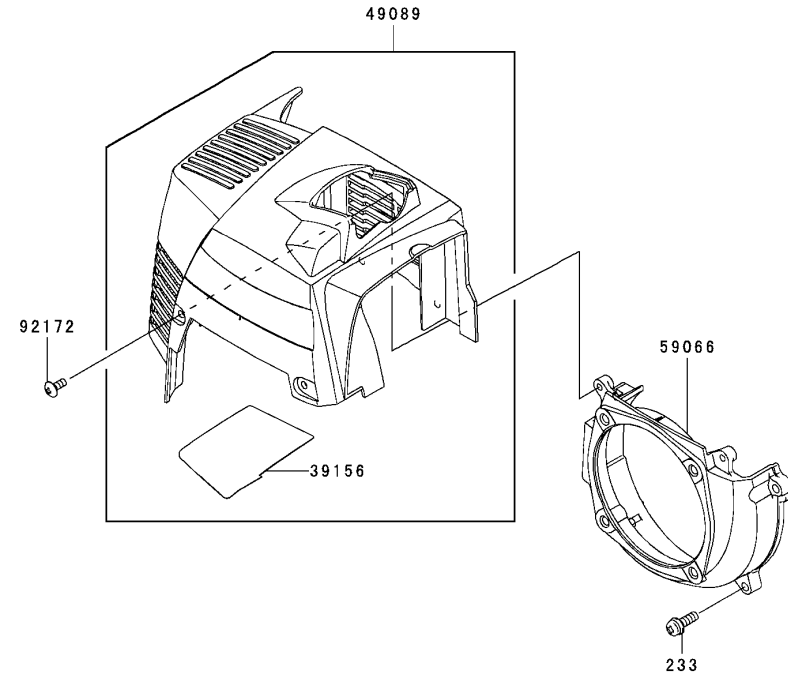

KPW3600V

TJ035E-AF70

CONTROL EQUIPMENT

REF NO	PART NO	DESCRIPTION	QTY	NOTES
54012	TG28017	CABLE-THROTTLE	1	

COOLING EQUIPMENT

REF NO	PART NO	DESCRIPTION	QTY	NOTES
233	233AA0516	SCREW-PAN-WP+- 5X16	4	
39156	TJ35013	PAD,SHROUD	1	
49089	TJ35014	SHROUD-ENGINE	1	
59066	TJ35015	HOUSING-FAN	1	
92172	TJ27017	SCREW 4X10	2