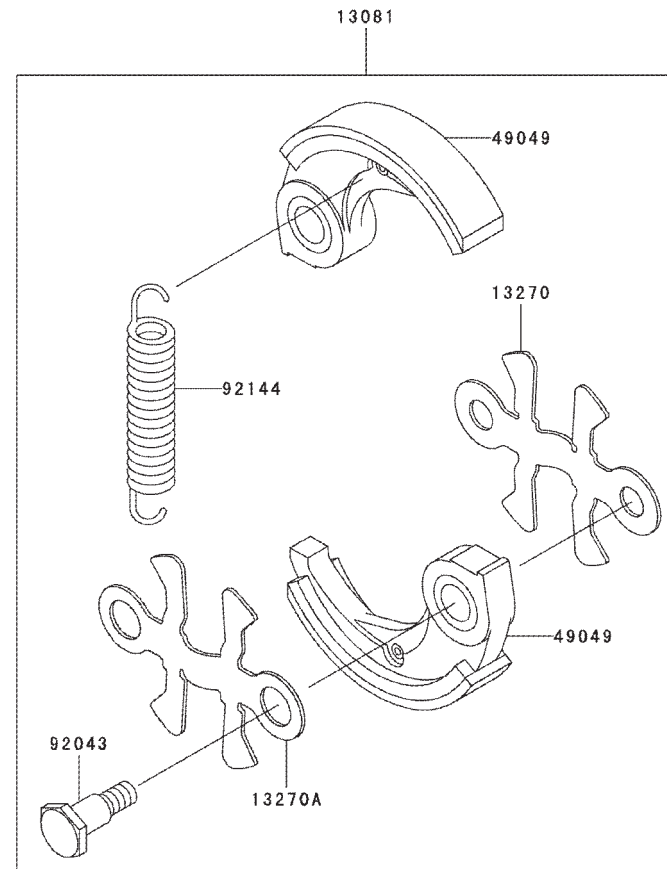

KPW3600V

TJ035E-AF70

ELECTRIC EQUIPMENT

REF NO	PART NO	DESCRIPTION	QTY	NOTES
16073	TJ27018	INSULATOR	2	
21050	TJ35016	FLYWHEEL	1	
21130	TJ35017	CAP-SPARK PLUG	1	
21171	TJ35018	COIL-ASSY-IGNITION	1	
26011	TD18089	WIRE-LEAD L=100	1	
26011A	TJ35019	WIRE-LEAD,L=230	1	
510	KT12025	KEY	1	
92070	BPMR7A	SPARK PLUG-NGK	1	
92153	TJ27022	BOLT 4X20	2	
92171	TJ35020	CLAMP	1	
92192	TJ45032	TUBE,6X6.6X80	1	
92210	TK65049	NUT	1	

KPW3600V

TJ035E-AF70

PISTON/CRANKSHAFT

REF NO	PART NO	DESCRIPTION	QTY	NOTES
13001	TJ35008	PISTON-ENGINE	1	
13002	TJ35009	PIN-PISTON	1	
13008	TD33026	PISTON RING SET	1	
13033	TJ35010	BEARING-SMALL END	1	
49119	TJ35011	CRANKSHAFT ASSY	1	
92026	TJ35012	SPACER,9X15X1.8	2	
92033	TD33028	RING-SNAP	2	

KPW3600V

TJ035E-AF70

PTO EQUIPMENT

REF NO	PART NO	DESCRIPTION	QTY	NOTES
13081	TH34063	CLUTCH-ASSY	1	
13270	TH34063-2	PLATE	1	
13270A	TH34063-4	PLATE	1	
49049	TH34063-1	SHOE-CLUTCH	2	
92043	TH34038	PIN-CLUTCH	2	
92144	TH34063-3	SPRING-CLUTCH	1	

THROTTLE LEVER - BICYCLE HANDLE

REF NO	PART NO	DESCRIPTION	QTY	NOTES
	PW34067	THROTTLE LEVER ASSY	1	
001	PW34067-01	BODY	1	
002	PW34067-02	LEVER	1	
003	PW24015-13	SPRING-RETURN	1	
004	PW24015-03	COVER	1	
005	PW24015-02	SWITCH	1	
006	PW24015-04	SPRING	1	
007	PW24015-05	SCREW 3X8	1	
008	PW34067-03	PLATE-GROUND R	1	
009	PW34067-04	PLATE-GROUND L	1	
010	PW24015-10	SHAFT	1	
011	PW24015-12	STOPPER	1	
012	PW24015-11	SPRING	1	
013	PW24015-14	E-RING	1	
014	S05X25	SCREW 5X25	1	
015	PW24015-16	NUT-NYLON	1	
016	PW24015-05	SCREW 3X8	2	