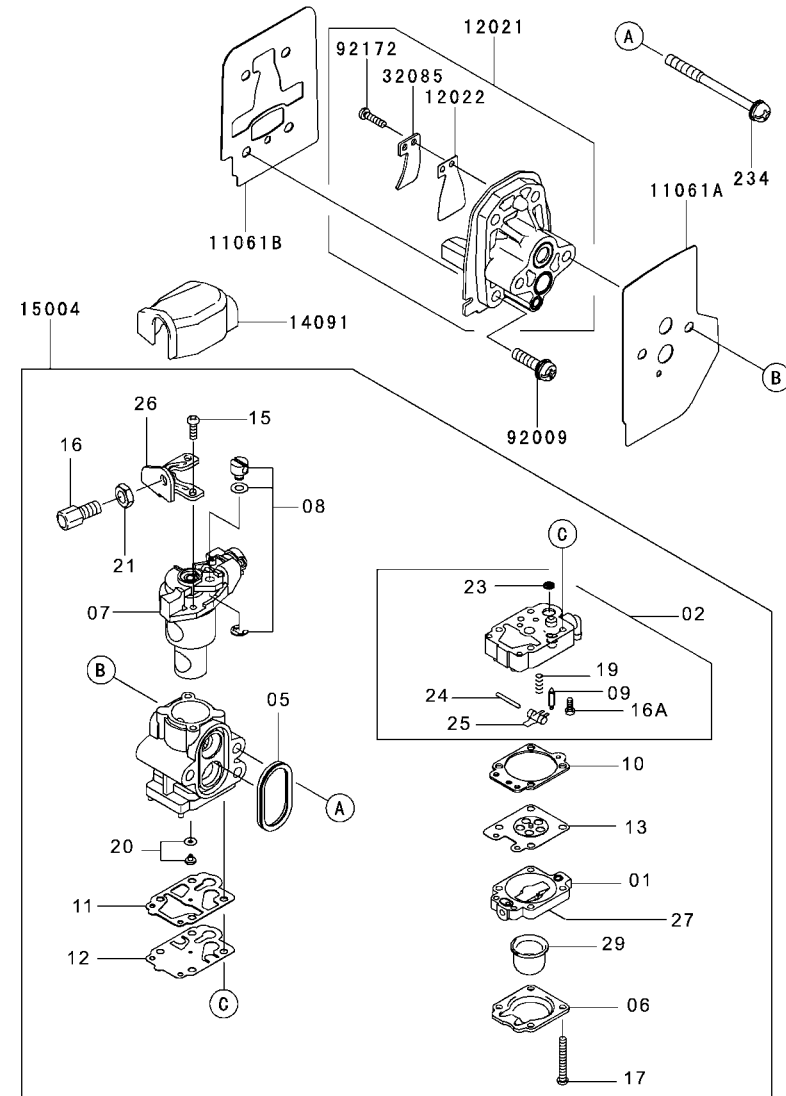

REV 091105

KPW3600V

TJ035E-AF70

AIR FILTER/MUFFLER

REF NO	PART NO	DESCRIPTION	QTY	NOTES
11013	TJ35021	ELEMENT-AIR FILTER	1	
11038	TJ35022	CASE-ASSY-AIR FILTER	1	
11061	TJ35023	GASKET-MUFFLER	1	
11065	TJ35024	CAP	1	
120	120CB0516	BOLT-SOCKET 5X16	2	
13168	TJ27032-1	LEVER	1	
16126	TJ35025	VALVE	1	
18020	TJ27035	BAFFLE	1	
18077	TJ35026	ARRESTER-SPARK	1	
242	242AA0512	SCRW-PAN-WSP+-.5X12	1	
49069	TJ35027	MUFFLER-ASSY	1	
92009	TH23031-03	SCREW 3X10	1	
92009A	TH23042	SCREW	1	
92153	TJ27038	BOLT	1	

KPW3600V

TJ035E-AF70

CARBURETOR

REF NO	PART NO	DESCRIPTION	QTY	NOTES
001	TF22C01	BODY ASSY-AIR PURGE	1	
002	TH26C02Z	BODY ASSY-PUMP	1	
005	TH26C05Z	O-RING	1	
006	TF22C05	COVER-PRIMER PUMP	1	
007	TJ35C07V	VALVE ASSY-THROTTLE	1	
008	TF22C07	SWIVEL ASSY	1	
009	TF22C08	VALVE-INLET NEEDLE	1	
010	TF22C10	GASKET-METERING DIAPHRAGM	1	
011	TEX54C11XA	GASKET-PUMP	1	
012	TF22C13	DIAPHRAGM-PUMP	1	
013	TJ27C13V	DIAPHRAGM ASSY-METERING	1	
015	TF22C19	SCREW-COLLAR THROTTLE	2	
016	TH26C16Z	SCREW-CABLE ADJUST	1	
016A	TF22C20	SCREW-METERING LEVER PIN	1	
017	TF22C18	SCREW-COVER	4	
019	TF22C21	SPRING-METERING LEVER	1	
020	TF22C22Z	JET-MAIN KIT	1	
021	TEX54C21XA	NUT-CABLE ADJUST	1	
023	TF22C23	SCREEN-FUEL INLET	1	
024	TF22C24	PIN-METERING LEVER	1	
025	TF22C26	LEVER-METERING	1	
026	TF22C27	BRACKET-CABLE	1	
027	TF22C28	VALVE-CHECK	1	
029	TF22C29	PRIMER-BULB	1	
11061A	TJ35032	GASKET,CARBURETOR/INSULATOR	1	
11061B	TJ35033	GASKET,CYLINDER/INSULATOR	1	
12021	TJ35034	VALVE-ASSY-REED	1	
12022	TJ35035	VALVE-REED	1	
12022	TJ35035	* USE TJ27028 *		
14091	THCVR	DUST COVER	1	
15004	TJ35C00-V	CARBURETOR ASSY	1	
234	234AA0560	SCREW-PAN-WSP +- 5X60	2	
32085	TJ27029	STOPPER	1	
92009	TG25027-07	SCREW 5X20	4	
92172	TK65032	SCREW-3X12	1	
CRK	TEX54XA-CRK	CARBURETOR KIT		
GDK	TF22-GDK	GASKET/DIAPHRAGM KIT		