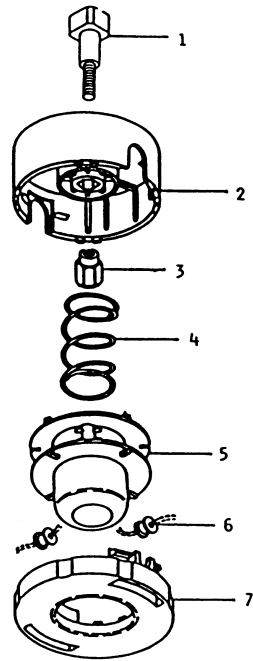

KPW3600V

TJ035E-AF70

CUTTING HEAD (AUTOMATIC)

REF NO	PART NO	DESCRIPTION	QTY	NOTES
	LCT010A	HEAD ASSY-TAP	1	
01	LCT001B	SHAFTBOLT-LH 8MM	1	
02	LCT010A-02	HOUSING-OUTER	1	
03	LCT010A-08	NUT	1	
04	LCT010-05	SPRING	1	
05	LCT010A-04	INNER-BUMP	1	
06	LCT003	EYELET	2	
07	LCT010A-03	BASE	1