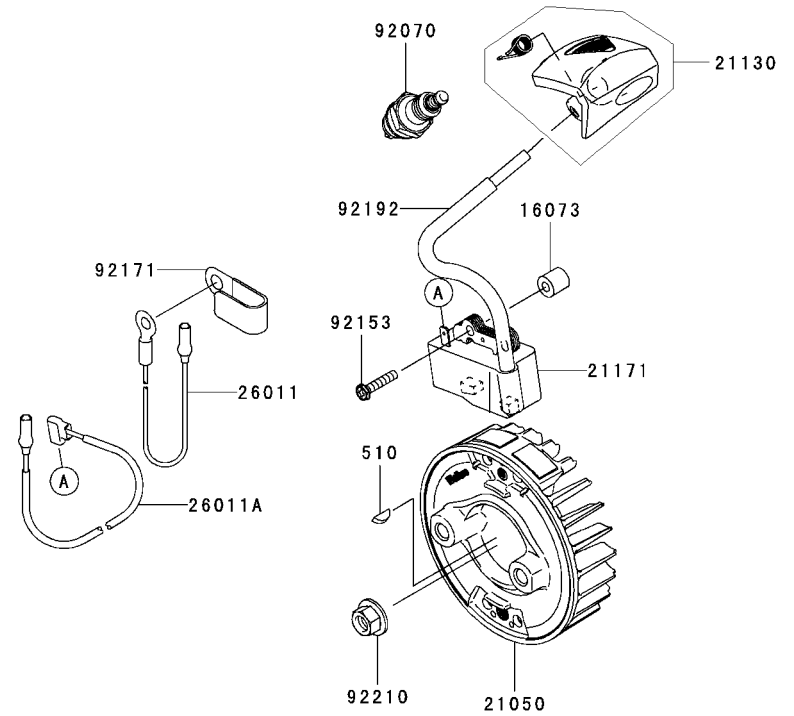

KPW3600V

TJ035E-AF70

ELECTRIC EQUIPMENT

REF NO	PART NO	DESCRIPTION	QTY	NOTES
16073	TJ27018	INSULATOR	2	
21050	TJ35016	FLYWHEEL	1	
21130	TJ35017	CAP-SPARK PLUG	1	
21171	TJ35018	COIL-ASSY-IGNITION	1	
26011	TD18089	WIRE-LEAD L=100	1	
26011A	TJ35019	WIRE-LEAD,L=230	1	
510	KT12025	KEY	1	
92070	BPMR7A	SPARK PLUG-NGK	1	
92153	TJ27022	BOLT 4X20	2	
92171	TJ35020	CLAMP	1	
92192	TJ45032	TUBE,6X6.6X80	1	
92210	TK65049	NUT	1