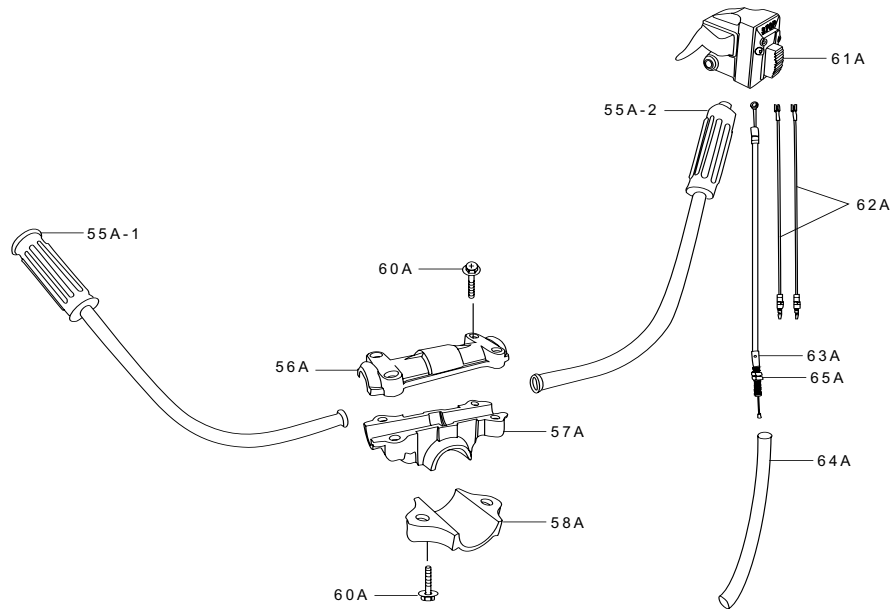

KPW3500X

M35D

BICYCLE HANDLE KIT

REF NO	PART NO	DESCRIPTION	QTY	NOTES
055A-1	PW32031A	HANDLE W/GRIP	1	
055A-2	PW34063	HANDLE-R W/GRIP	1	
056A	PW32033	HOLDER-HANDLE #1	1	
057A	PW32034	HOLDER-HANDLE #2	1	
058A	PW32035	HOLDER-HANDLE #3	1	
060A	B06X25W	BOLT W/WASHERS 6X25	6	
061A	PW34067	THROTTLE LEVER ASSY	1	
062A	PW34064	WIRE-LEAD 1MM	2	
063A	PW34071	CABLE-THROTTLE	1	
064A	PW34066	COVER-LEAD WIRE	1	
065A	312B0600	NUT 6MM	1