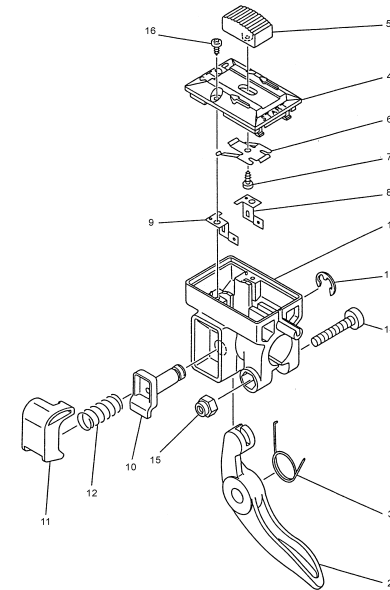

KPW3500X

M35D

THROTTLE LEVER

REF NO	PART NO	DESCRIPTION	QTY	NOTES
	PW33050A	THROTTLE LEVER ASSY	1	
01A	PW33051-01A	BODY-UPPER	1	
01B	PW33051-01B	BODY-LOWER	1	
02	PW24015-02	SWITCH	1	
03	PW24015-03	COVER	1	
04	PW24015-04	SPRING	1	
05	PW24015-05	SCREW	1	
06	PW24015-06	PLATE-GROUND R	1	
07	PW24015-07	PLATE-GROUND L	1	
08	PW24015-05	SCREW	2	
09	PW24015-09	LEVER	1	
10	PW24015-10	SHAFT	1	
11	PW24015-11	SPRING	1	
12	PW24015-12	STOPPER	1	
13	PW24015-13	SPRING-RETURN	1	
14	PW24015-14	E-RING	1	
15A	220B0520	SCREW 5X20	2	
16A	311B0500	NUT 5MM	2	

KPW3500X

M35D

BICYCLE HANDLE KIT

REF NO	PART NO	DESCRIPTION	QTY	NOTES
055A-1	PW32031A	HANDLE W/GRIP	1	
055A-2	PW34063	HANDLE-R W/GRIP	1	
056A	PW32033	HOLDER-HANDLE #1	1	
057A	PW32034	HOLDER-HANDLE #2	1	
058A	PW32035	HOLDER-HANDLE #3	1	
060A	B06X25W	BOLT W/WASHERS 6X25	6	
061A	PW34067	THROTTLE LEVER ASSY	1	
062A	PW34064	WIRE-LEAD 1MM	2	
063A	PW34071	CABLE-THROTTLE	1	
064A	PW34066	COVER-LEAD WIRE	1	
065A	312B0600	NUT 6MM	1	

THROTTLE LEVER - BICYCLE HANDLE

REF NO	PART NO	DESCRIPTION	QTY	NOTES
001	PW34067	THROTTLE LEVER ASSY	1	
002	PW34067-01	BODY	1	
003	PW34067-02	LEVER	1	
004	PW24015-13	SPRING-RETURN	1	
005	PW24015-03	COVER	1	
006	PW24015-02	SWITCH	1	
007	PW24015-04	SPRING	1	
008	PW24015-05	SCREW	1	
009	PW34067-03	PLATE-GROUND R	1	
010	PW34067-04	PLATE-GROUND L	1	
011	PW24015-10	SHAFT	1	
012	PW24015-12	STOPPER	1	
013	PW24015-11	SPRING	1	
014	PW24015-14	E-RING	1	
015	S05X25	SCREW 5X25	1	
016	PW24015-16	NUT-NYLON	1	
017	PW24015-05	SCREW	2	