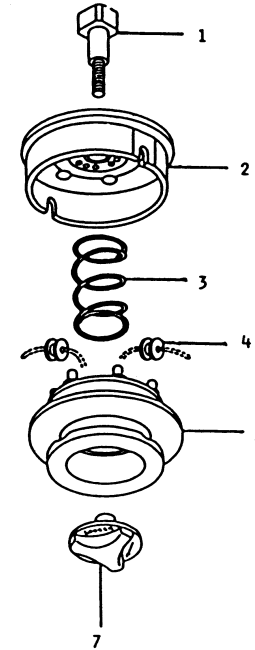

CUTTING HEAD (MANUAL)

REF NO	PART NO	DESCRIPTION	QTY	NOTES
	LCT008B	HEAD ASSY-MANUAL	1	
01	LCT001B	SHAFTBOLT-LH 8MM	1	
02	LCT002	HOUSING	1	
03	LCT003	EYELET	2	
05	LCT005	INTERSPOOL	1	
06	LCT006	SPRING	1	
07B	LCT007B	KNOB-LH THREAD	1