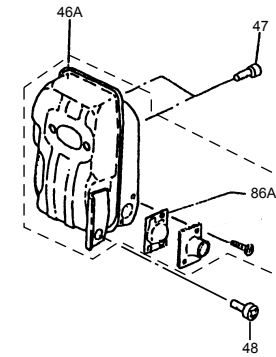

MUFFLER-A

REF NO	PART NO	DESCRIPTION	QTY	NOTES
046A	M35046A	MUFFLER W/INDENTED SCREEN	1	REPLACE W/ M35046B
047	M35047	BOLT 5X58	2	
048	M35048	BOLT 5X12	1	
086A	M35086A	ARRESTER-INDENTED	1