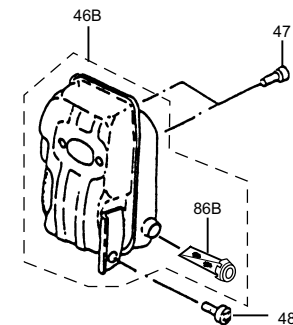

MUFFLER-B

REF NO	PART NO	DESCRIPTION	QTY	NOTES
046B	M35046B	MUFFLER W/SPARK ARRESTER	1	
047	M35047	BOLT 5X58	2	
048	M35048	BOLT 5X12	1	
086B	M35086B	ARRESTER-SPARK	1