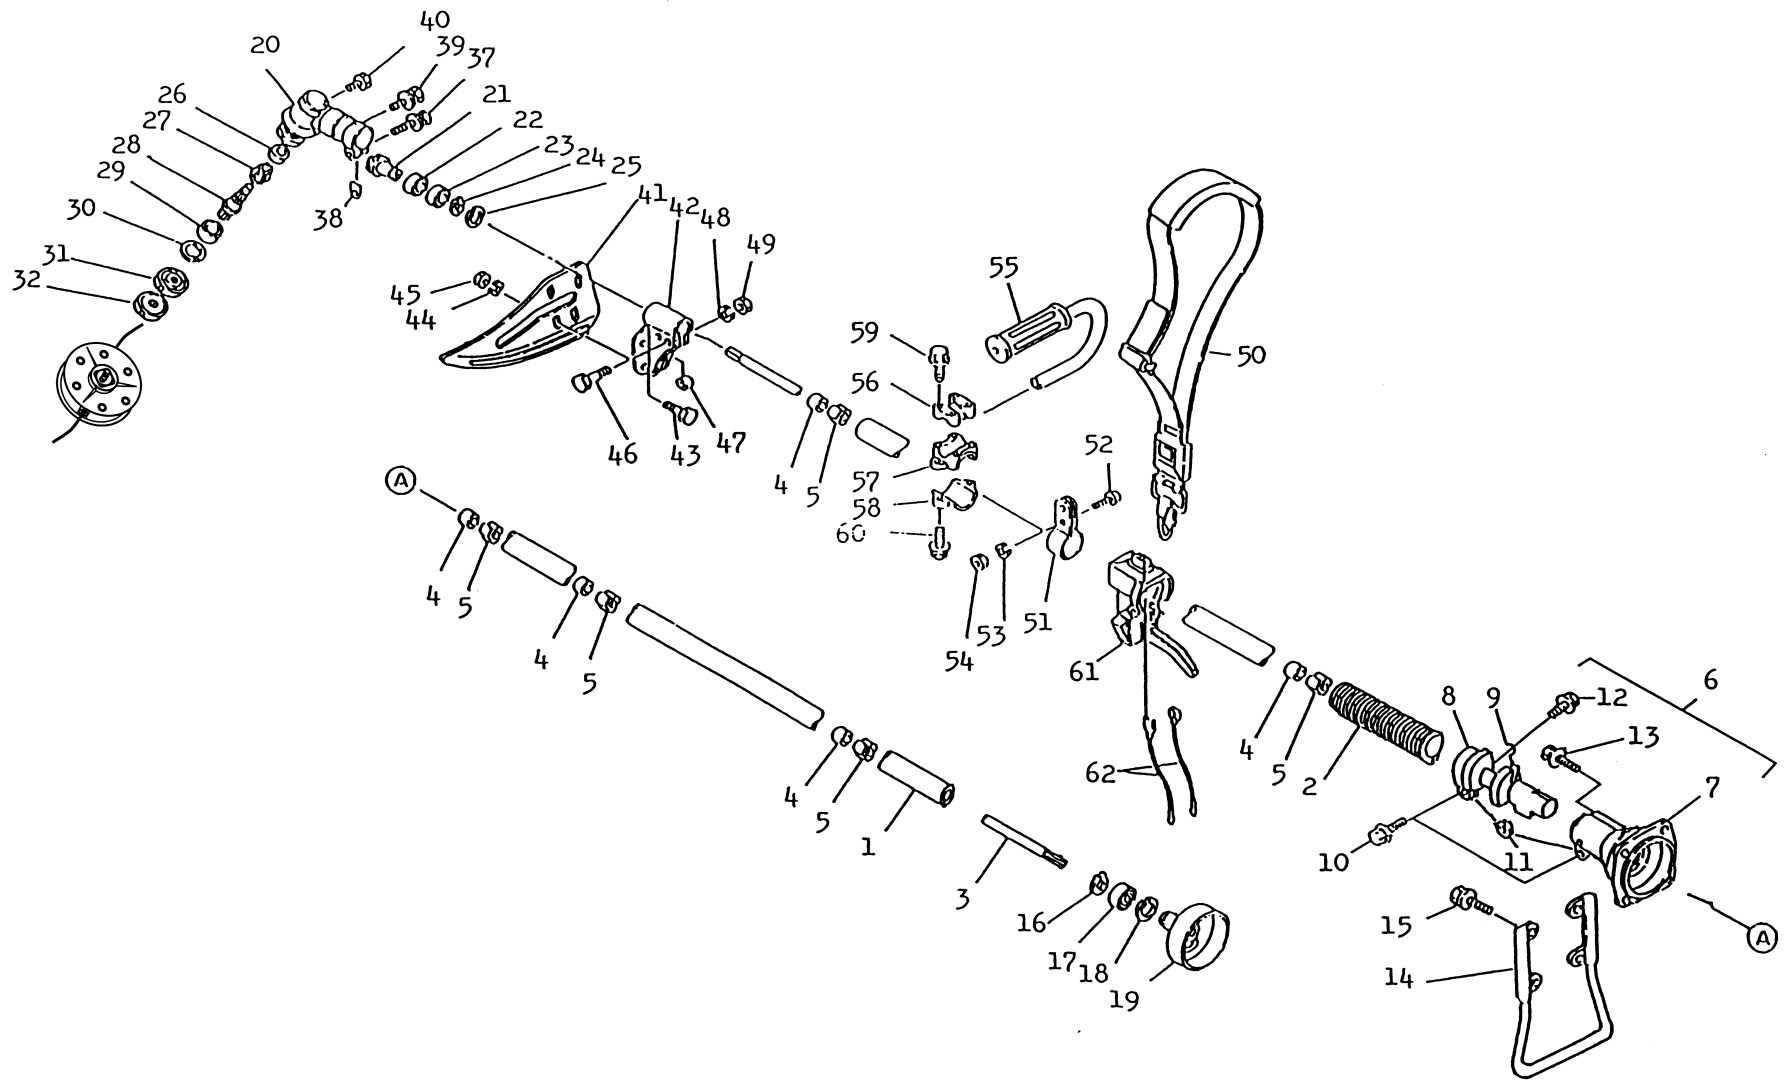

KPW3500X

M35D

BODY

KPW3500X

M35D

BODY

REF NO	PART NO	DESCRIPTION	QTY	NOTES
01	PW34001A	HOUSING-DRIVE W/METAL	1	
02	PW23016A	GRIP-DRIVE HOUSING	1	
03	PW34003	SHAFT-DRIVE	1	
04	PW23013	METAL-DRIVE	5	
05	PW23014	CUSHION-DRIVE	5	
06	PW34006	CLUTCH CASE ASSY	1	
07	PW34007	CASE-CLUTCH	1	
08	PW34008	INNER CASE	1	
09	PW34009	CUSHION-RUBBER	1	
10	B06X30W	BOLT W/WASHERS 6X30	1	
11	PW34011	COLLAR	1	
12	B06X16W	BOLT W/WASHERS 6X16	1	
13	PW34013	BOLT-STOPPER 5X14	1	
14	PW34014	STAND	1	
15	B06X25W	BOLT W/WASHERS 6X25	4	
16	PW34016	RING-SNAP	1	
17	PW34017	BEARING (6203-2RU)	1	
18	PW34018	RING-SNAP #40	1	
19	PW34019	DRUM-CLUTCH	1	
20	PW34020	CASE-GEAR	1	
20-30	PW34069	GEAR CASE ASSY	1	
21	PW34021	PINION	1	
22	PW24040	BEARING (6900)	1	
23	PW25046	BEARING (6900Z)	1	
24	PW24043	RING-SNAP #10	1	
25	PW25048	RING-SNAP #22	1	
26	PW34026	BEARING (NSK629)	1	
27	PW34027	GEAR	1	
28	PW34028	CUTTER SHAFT	1	
29	PW24011	BEARING (6201-2RU)	1	

BODY

REF NO	PART NO	DESCRIPTION	QTY	NOTES
30	PW24012	RING-SNAP #32	1	
31	PW34031	FIXER-BLADE UPPER	1	
32	PW34032	FIXER-BLADE LOWER	1	
37	B06X30	BOLT 6X30	1	
38	PW34038	PLATE	1	
39	S05X10W	SCREW W/WASHER 5X10	1	
40	PW25060	BOLT 8X8	1	
41	PW23062-02	COVER-GUARD	1	
41-49	PW23062	SAFETY GUARD ASSY	1	
42	PW23062-01	HOLDER-GUARD	1	
43	B06X12	BOLT 6X12	4	
44	SW006	WASHER-SPRING 6MM	4	
45	HN006	NUT 6MM	4	
46	B06X25	BOLT 6X25	2	
47	PW23062-04	COLLAR-GUARD	2	
48	SW006	WASHER-SPRING 6MM	2	
49	HN006	NUT 6MM	2	
50	PW23070	STRAP-SHOULDER	1	
51	PW23017	SUPPORT-STRAP	1	
52	232B0512	SCREW 5X12	1	
53	SW005	WASHER-SPRING 5MM	1	
54	311B0500	NUT 5MM	1	
55	PW23022	U HANDLE W/GRIP	1	
56	PW23023	STAY A	1	
57	PW23024	STAY B	1	
58	PW23025	STAY C	1	
59	B05X25W	BOLT W/WASHERS 5X25	4	
60	B06X25W	BOLT W/WASHERS 6X25	2	
61	PW33050A	THROTTLE LEVER ASSY	1	
62	PW24016	WIRE-LEAD	1