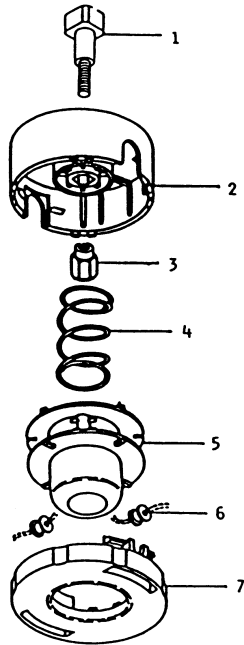

KPW3500X

M35D

CUTTING HEAD (AUTOMATIC)

REF NO	PART NO	DESCRIPTION	QTY	NOTES
	LCT010A	HEAD ASSY-TAP	1	
01	LCT001B	SHAFTBOLT-LH 8MM	1	
02	LCT010A-02	HOUSING-OUTER	1	
03	LCT010A-08	NUT	1	
04	LCT010-05	SPRING	1	
05	LCT010A-04	INTER-BUMP	1	
06	LCT003	EYELET	2	
07	LCT010A-03	BASE	1