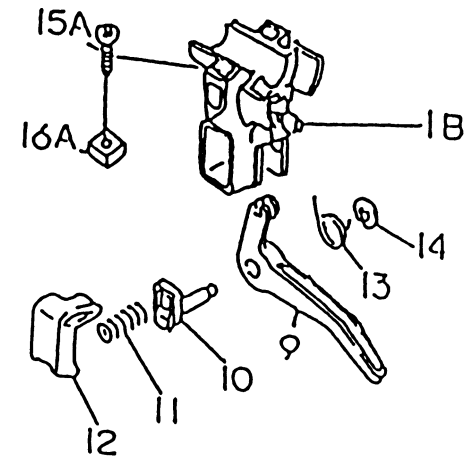

PTO EQUIPMENT-REPLACEMENT

REF NO	PART NO	DESCRIPTION	QTY	NOTES
024A	M35024A	SHOE & SPRING ASSY	1	
025	M35025	SPACER	2	
026A	M35026A	COLLAR	2	
027A	M35027A	BOLT-CLUTCH	2	
028	M35028	COLLAR	2	
031	M35031	CLUTCH ASSY W/BOLTS	1	
098A	M35098A	SPRING-CLUTCH	1	

KPW3500X

M35D

THROTTLE LEVER

REF NO	PART NO	DESCRIPTION	QTY	NOTES
	PW33050A	THROTTLE LEVER ASSY	1	
01A	PW33051-01A	BODY-UPPER	1	
01B	PW33051-01B	BODY-LOWER	1	
02	PW24015-02	SWITCH	1	
03	PW24015-03	COVER	1	
04	PW24015-04	SPRING	1	
05	PW24015-05	SCREW	1	
06	PW24015-06	PLATE-GROUND R	1	
07	PW24015-07	PLATE-GROUND L	1	
08	PW24015-05	SCREW	2	
09	PW24015-09	LEVER	1	
10	PW24015-10	SHAFT	1	
11	PW24015-11	SPRING	1	
12	PW24015-12	STOPPER	1	
13	PW24015-13	SPRING-RETURN	1	
14	PW24015-14	E-RING	1	
15A	220B0520	SCREW 5X20	2	
16A	311B0500	NUT 5MM	2	

BODY

REF NO	PART NO	DESCRIPTION	QTY	NOTES
30	PW24012	RING-SNAP #32	1	
31	PW34031	FIXER-BLADE UPPER	1	
32	PW34032	FIXER-BLADE LOWER	1	
37	B06X30	BOLT 6X30	1	
38	PW34038	PLATE	1	
39	S05X10W	SCREW W/WASHER 5X10	1	
40	PW25060	BOLT 8X8	1	
41	PW23062-02	COVER-GUARD	1	
41-49	PW23062	SAFETY GUARD ASSY	1	
42	PW23062-01	HOLDER-GUARD	1	
43	B06X12	BOLT 6X12	4	
44	SW006	WASHER-SPRING 6MM	4	
45	HN006	NUT 6MM	4	
46	B06X25	BOLT 6X25	2	
47	PW23062-04	COLLAR-GUARD	2	
48	SW006	WASHER-SPRING 6MM	2	
49	HN006	NUT 6MM	2	
50	PW23070	STRAP-SHOULDER	1	
51	PW23017	SUPPORT-STRAP	1	
52	232B0512	SCREW 5X12	1	
53	SW005	WASHER-SPRING 5MM	1	
54	311B0500	NUT 5MM	1	
55	PW23022	U HANDLE W/GRIP	1	
56	PW23023	STAY A	1	
57	PW23024	STAY B	1	
58	PW23025	STAY C	1	
59	B05X25W	BOLT W/WASHERS 5X25	4	
60	B06X25W	BOLT W/WASHERS 6X25	2	
61	PW33050A	THROTTLE LEVER ASSY	1	
62	PW24016	WIRE-LEAD	1	