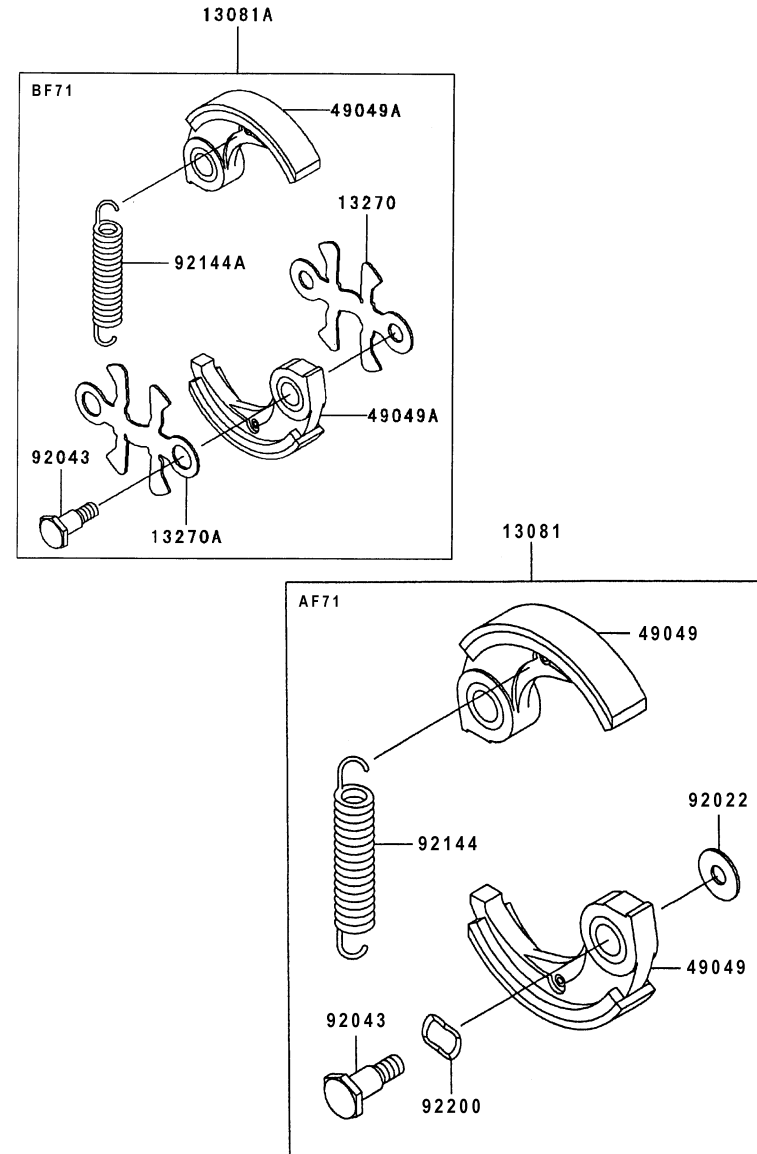

KPW3420Z

TH034D-AF71
-BF71

PISTON/CRANKSHAFT

REF NO	PART NO	DESCRIPTION	QTY	NOTES
13001	TH34007	PISTON-ENGINE	1	
13002	KT17008	PIN-PISTON	1	
13008	TD33026	PISTON RING SET	1	
13033	KT17068	BEARING-NEEDLE	1	
49119	TH34008	CRANKSHAFT ASSY	1	
92025	KT12024	SHIM A/B/C/D	1	
92033	TD33028	RING-SNAP	2	

KPW3420Z

TH034D-AF71
-BF71

PTO EQUIPMENT

REF NO	PART NO	DESCRIPTION	QTY	NOTES
13081	TH34037	CLUTCH ASSY	1	AF71
13081A	TH34063	CLUTCH-ASSY	1	BF71
13270	TH34063-2	PLATE	1	BF71
13270A	TH34063-4	PLATE	1	BF71
49049	KT17078	SHOE-CLUTCH	2	AF71
49049A	TH34063-1	SHOE-CLUTCH	2	BF71
92022	TG34028	WASHER	2	AF71
92043	TH34038	PIN-CLUTCH	2	
92144	TG34029	SPRING-CLUTCH	1	AF71
92144A	TH34063-3	SPRING-CLUTCH	1	BF71
92200	TH34039	WASHER-SPRING	2	AF71