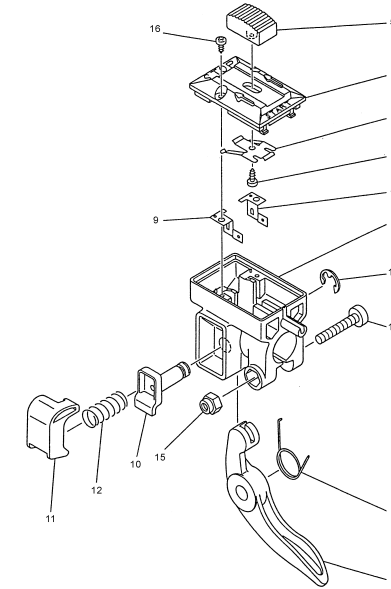

KPW3420Z

TH034D-AF71
-BF71

THROTTLE LEVER

REF NO	PART NO	DESCRIPTION	QTY	NOTES
	PW33050A	THROTTLE LEVER ASSY	1	
01A	PW33051-01A	BODY-UPPER	1	
01B	PW33051-01B	BODY-LOWER	1	
02	PW24015-02	SWITCH	1	
03	PW24015-03	COVER	1	
04	PW24015-04	SPRING	1	
05	PW24015-05	SCREW 3X8	1	
06	PW24015-06	PLATE-GROUND R	1	
07	PW24015-07	PLATE-GROUND L	1	
08	PW24015-05	SCREW 3X8	2	
09	PW24015-09	LEVER	1	
10	PW24015-10	SHAFT	1	
11	PW24015-11	SPRING	1	
12	PW24015-12	STOPPER	1	
13	PW24015-13	SPRING-RETURN	1	
14	PW24015-14	E-RING	1	
15A	220B0520	SCREW 5X20	2	
16A	311B0500	NUT 5MM	2	

KPW3420Z

TH034D-AF71
-BF71

BICYCLE HANDLE KIT

REF NO	PART NO	DESCRIPTION	QTY	NOTES
055A-1	PW32031A	HANDLE W/GRIP	1	
055A-2	PW34063	HANDLE-R W/GRIP	1	
056A	PW32033	HOLDER-HANDLE #1	1	
057A	PW32034	HOLDER-HANDLE #2	1	
058A	PW32035	HOLDER-HANDLE #3	1	
060A	B06X25W	BOLT W/WASHERS 6X25	6	
061A	PW34067	THROTTLE LEVER ASSY	1	
062A	PW34064	WIRE-LEAD 1MM	2	
063A	KT17072	CABLE-THROTTLE	1	
064A	PW34066	COVER-LEAD WIRE	1	
065A	312B0600	NUT 6MM	1	

THROTTLE LEVER - BICYCLE HANDLE

REF NO	PART NO	DESCRIPTION	QTY	NOTES
	PW34067	THROTTLE LEVER ASSY	1	
001	PW34067-01	BODY	1	
002	PW34067-02	LEVER	1	
003	PW24015-13	SPRING-RETURN	1	
004	PW24015-03	COVER	1	
005	PW24015-02	SWITCH	1	
006	PW24015-04	SPRING	1	
007	PW24015-05	SCREW 3X8	1	
008	PW34067-03	PLATE-GROUND R	1	
009	PW34067-04	PLATE-GROUND L	1	
010	PW24015-10	SHAFT	1	
011	PW24015-12	STOPPER	1	
012	PW24015-11	SPRING	1	
013	PW24015-14	E-RING	1	
014	S05X25	SCREW 5X25	1	
015	PW24015-16	NUT-NYLON	1	
016	PW24015-05	SCREW 3X8	2	