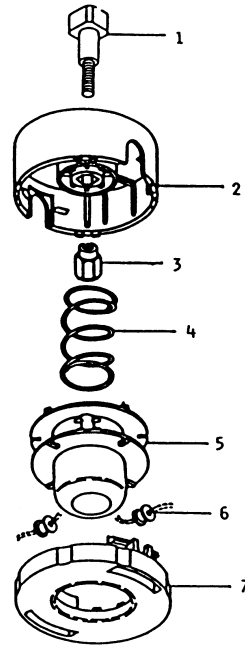

KPW3420Z

TH034D-AF71
-BF71

CUTTING HEAD (AUTOMATIC)

REF NO	PART NO	DESCRIPTION	QTY	NOTES
	LCT010A	HEAD ASSY-TAP	1	
01	LCT001B	SHAFTBOLT-LH 8MM	1	
02	LCT010A-02	HOUSING-OUTER	1	
03	LCT010A-08	NUT	1	
04	LCT010-05	SPRING	1	
05	LCT010A-04	INNER-BUMP	1	
06	LCT003	EYELET	2	
07	LCT010A-03	BASE	1