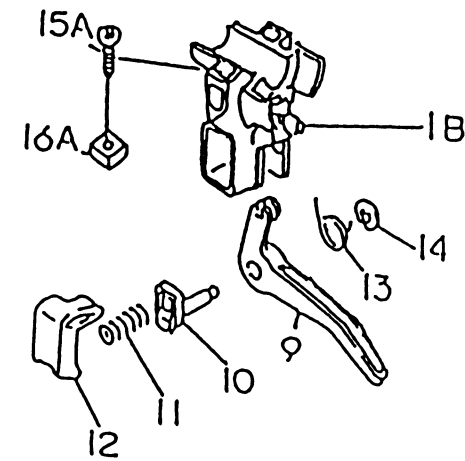

KPW3420Z

TH034D-AF71
-BF71

STARTER

REF NO	PART NO	DESCRIPTION	QTY	NOTES
13165	TG28015	PAWL	1	
13169	TD18080-07	PLATE	1	
315	315B0800	NUT 8MM	1	
32099	TH34032	CASE-RECOIL	1	
410	410B0800	WASHER 8MM	1	
46075	TH34033	GRIP-RECOIL	1	
49080	TG25057-03	PULLEY-STARTING	1	
49088	TH34034	RECOIL ASSY	1	
59101	TH34035	REEL-RECOIL	1	
59106	TH34036	ROPE	1	
92009	TG25128X	SCREW-TAPPING	1	
92033	TD18084	RING-SNAP	1	
92144	TF22080-07	SPRING-RECOIL	1	
92144A	TG25057-10	SPRING	1	
92172	TF22017	SCREW	4	

KPW3420Z

TH034D-AF71
-BF71

THROTTLE LEVER

REF NO	PART NO	DESCRIPTION	QTY	NOTES
	PW33050A	THROTTLE LEVER ASSY	1	
01A	PW33051-01A	BODY-UPPER	1	
01B	PW33051-01B	BODY-LOWER	1	
02	PW24015-02	SWITCH	1	
03	PW24015-03	COVER	1	
04	PW24015-04	SPRING	1	
05	PW24015-05	SCREW 3X8	1	
06	PW24015-06	PLATE-GROUND R	1	
07	PW24015-07	PLATE-GROUND L	1	
08	PW24015-05	SCREW 3X8	2	
09	PW24015-09	LEVER	1	
10	PW24015-10	SHAFT	1	
11	PW24015-11	SPRING	1	
12	PW24015-12	STOPPER	1	
13	PW24015-13	SPRING-RETURN	1	
14	PW24015-14	E-RING	1	
15A	220B0520	SCREW 5X20	2	
16A	311B0500	NUT 5MM	2	

THROTTLE LEVER - BICYCLE HANDLE

REF NO	PART NO	DESCRIPTION	QTY	NOTES
	PW34067	THROTTLE LEVER ASSY	1	
001	PW34067-01	BODY	1	
002	PW34067-02	LEVER	1	
003	PW24015-13	SPRING-RETURN	1	
004	PW24015-03	COVER	1	
005	PW24015-02	SWITCH	1	
006	PW24015-04	SPRING	1	
007	PW24015-05	SCREW 3X8	1	
008	PW34067-03	PLATE-GROUND R	1	
009	PW34067-04	PLATE-GROUND L	1	
010	PW24015-10	SHAFT	1	
011	PW24015-12	STOPPER	1	
012	PW24015-11	SPRING	1	
013	PW24015-14	E-RING	1	
014	S05X25	SCREW 5X25	1	
015	PW24015-16	NUT-NYLON	1	
016	PW24015-05	SCREW 3X8	2	