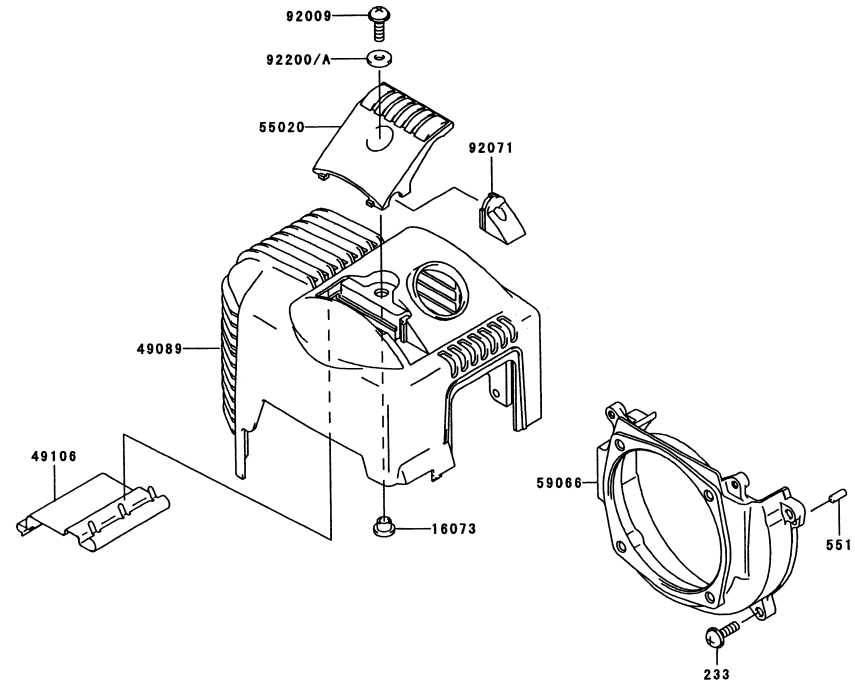

COOLING EQUIPMENT

REF NO	PART NO	DESCRIPTION	QTY	NOTES
16073	TH23009	INSULATOR	1	
233	233B0516	SCREW 5X16	4	
49089	TH34043	SHROUD-ENGINE	1	
49106	TH34044	COVER-MUFFLER	1	
55020	TH23011	GUARD	1	
551	KT125808	PIN-DOWEL	2	
59066	TH34010	HOUSING-FAN	1	
92009	TH23013	SCREW-5X16	1	
92071	TH34011	GROMMET	1	
92200	TG25110	WASHER 5.5X23.8X2.0	*	
92200A	TH26049	WASHER	1