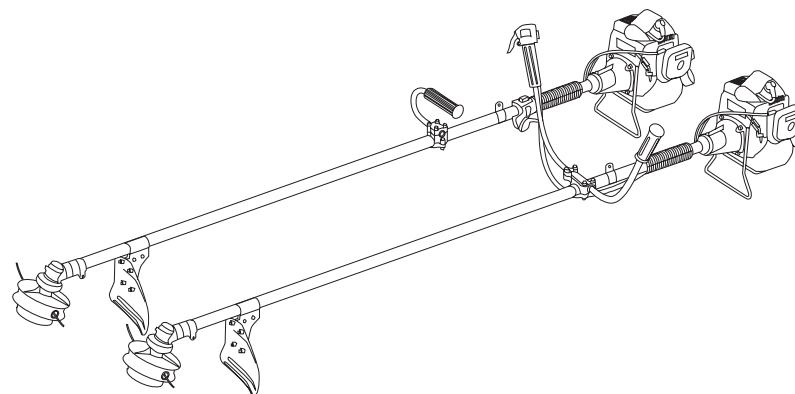

2051 Saturn Street
Monterey Park, CA 91755
323.728.7266
323.728.5304 Fax
<http://www.tmcpower.com>

PARTS CATALOG

KPW3420Z & KPW3420Z-50 LINE TRIMMER/WEEDEDER & BRUSH CUTTER

ENGINE REFERENCE:

TH034D-AF71
TH034D-BF71
CARB TIER II