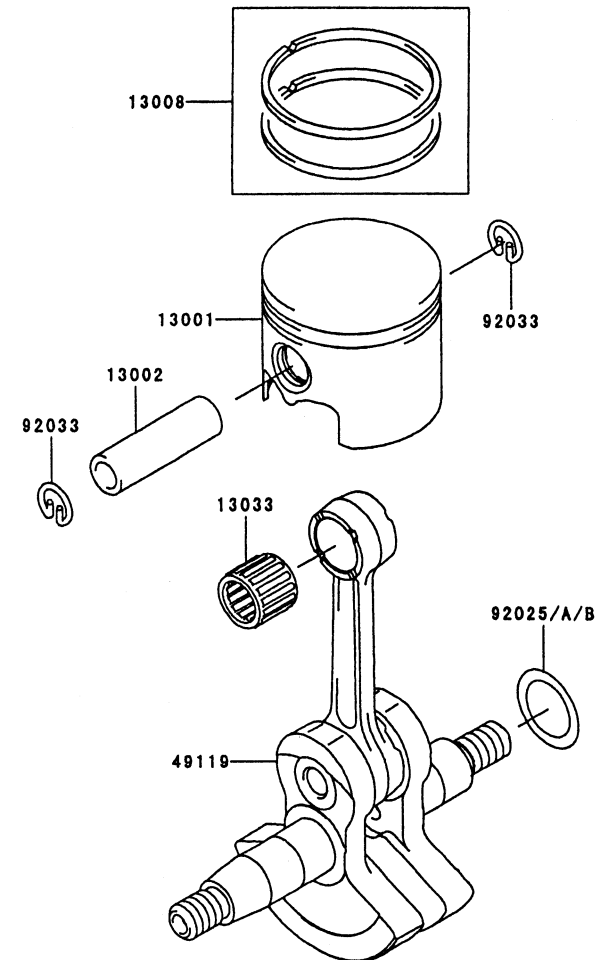

KPW3420Z

TH034D-AF71
-BF71

ELECTRIC EQUIPMENT

REF NO	PART NO	DESCRIPTION	QTY	NOTES
16073	TH23015	INSULATOR	2	
16073A	TH23015A	INSULATOR	2	FM E/NO 103909
21050	TH34045	FLYWHEEL	*	TO E/NO 103908
21050A	TH34045A	FLYWHEEL (NEW)	1	FM E/NO 103909
21130	KT12048	PLUG CAP ASSY	1	
21169A	TH34060	TERMINAL	1	FM E/NO 103909
21171	TH34046	COIL-ASSY-IGNITION	*	TO E/NO 103908
21171A	TH34046A	COIL-ASSY-IGNITION	1	FM E/NO 103909
26011	TD18089	WIRE-LEAD L=100	1	
26011A	TH23018	WIRE-LEAD L=230	1	
315	315B0800	NUT 8MM	1	
410	410B0800	WASHER 8MM	1	
461	461F0800	WASHER-SPRING 8MM	1	
510	KT12025	KEY	1	
92002	TF22071	BOLT 4X20	*	TO E/NO 103908
92059	TD18079	TUBE	1	
92070	BPMR8Y	NGK SPARK PLUG	1	
92153	TF22071A	BOLT 4X20	2	FM E/NO 103909
92170	TG25113	CLAMP	1	

KPW3420Z

TH034D-AF71
-BF71

FUEL TANK/FUEL VALVE

REF NO	PART NO	DESCRIPTION	QTY	NOTES
14069	TH34065	BREATHER	1	BF71
49019	TF22C30X	FILTER-FUEL	1	
49116	KT125819	BREATHER	1	AF71
51001A	TH34030	TANK-FUEL	1	
51048	TG34040	CAP ASSY-TANK	1	AF71
51048A	TH34064	CAP ASSY-TANK	1	BF71
92009	TF22042	SCREW 5X20	3	
92071	TG34042	GROMMET-FUEL TANK	1	
92143	TG25054	COLLAR-TANK	3	
92170	TG34043	CLAMP-FUEL FILTER	2	
92171	TH26040	CLAMP	2	
92190	TH23045	TUBE 3X6X90	1	
92191	TH34031	TUBE 3X6X182	1	
92191A	TH34058	TUBE	1	
99996	99996-6060	KIT-CAP ASSY	1	AF71
99996A	99996-6085	KIT-CAP ASSY	1	BF71

KPW3420Z

TH034D-AF71
-BF71

PISTON/CRANKSHAFT

REF NO	PART NO	DESCRIPTION	QTY	NOTES
13001	TH34007	PISTON-ENGINE	1	
13002	KT17008	PIN-PISTON	1	
13008	TD33026	PISTON RING SET	1	
13033	KT17068	BEARING-NEEDLE	1	
49119	TH34008	CRANKSHAFT ASSY	1	
92025	KT12024	SHIM A/B/C/D	1	
92033	TD33028	RING-SNAP	2	