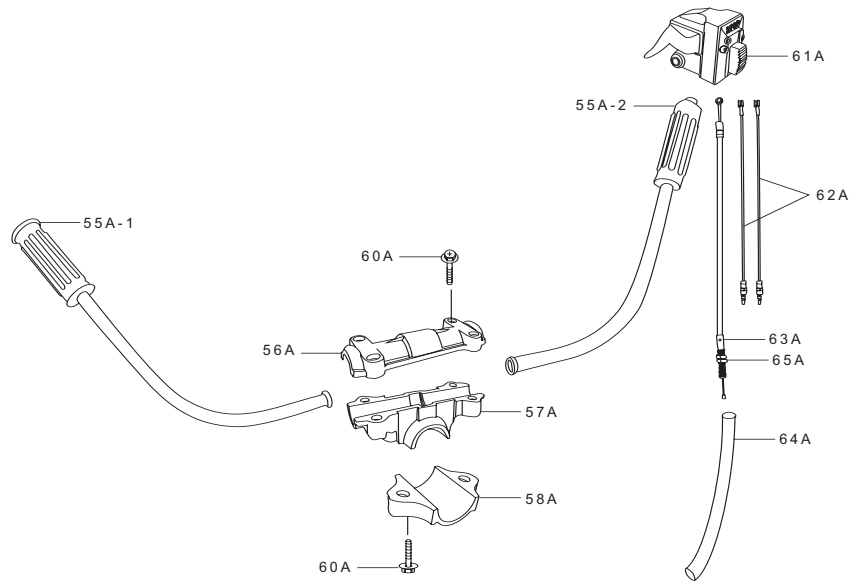

KPW3420Z

TH034D-AF71
-BF71

THROTTLE LEVER

REF NO	PART NO	DESCRIPTION	QTY	NOTES
	PW33050A	THROTTLE LEVER ASSY	1	
01A	PW33051-01A	BODY-UPPER	1	
01B	PW33051-01B	BODY-LOWER	1	
02	PW24015-02	SWITCH	1	
03	PW24015-03	COVER	1	
04	PW24015-04	SPRING	1	
05	PW24015-05	SCREW 3X8	1	
06	PW24015-06	PLATE-GROUND R	1	
07	PW24015-07	PLATE-GROUND L	1	
08	PW24015-05	SCREW 3X8	2	
09	PW24015-09	LEVER	1	
10	PW24015-10	SHAFT	1	
11	PW24015-11	SPRING	1	
12	PW24015-12	STOPPER	1	
13	PW24015-13	SPRING-RETURN	1	
14	PW24015-14	E-RING	1	
15A	220B0520	SCREW 5X20	2	
16A	311B0500	NUT 5MM	2	

KPW3420Z

TH034D-AF71
-BF71

BICYCLE HANDLE KIT

REF NO	PART NO	DESCRIPTION	QTY	NOTES
055A-1	PW32031A	HANDLE W/GRIP	1	
055A-2	PW34063	HANDLE-R W/GRIP	1	
056A	PW32033	HOLDER-HANDLE #1	1	
057A	PW32034	HOLDER-HANDLE #2	1	
058A	PW32035	HOLDER-HANDLE #3	1	
060A	B06X25W	BOLT W/WASHERS 6X25	6	
061A	PW34067	THROTTLE LEVER ASSY	1	
062A	PW34064	WIRE-LEAD 1MM	2	
063A	KT17072	CABLE-THROTTLE	1	
064A	PW34066	COVER-LEAD WIRE	1	
065A	312B0600	NUT 6MM	1	