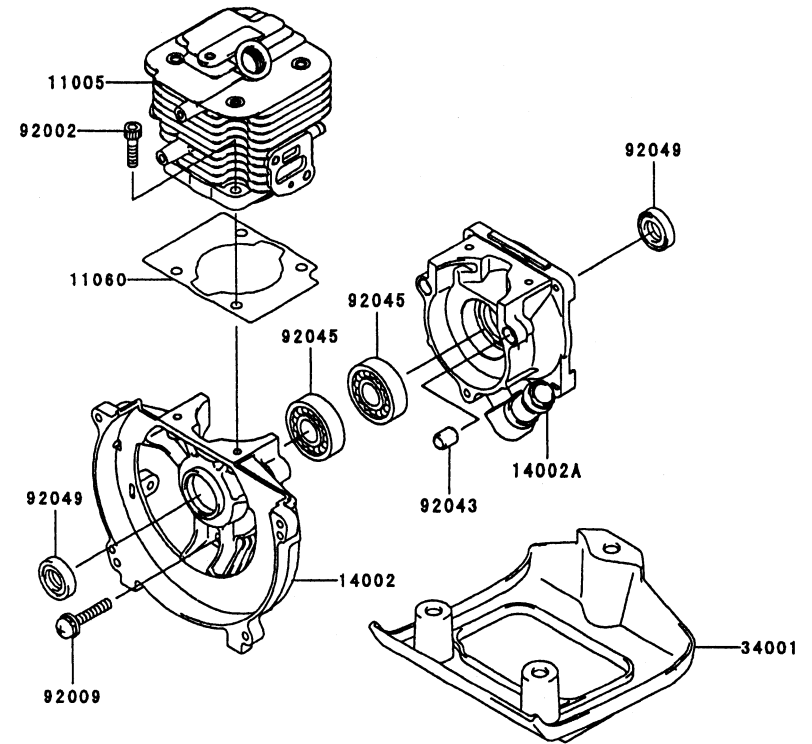

KPW3420Z

TH034D-AF71
-BF71

CYLINDER/CRANKCASE

REF NO	PART NO	DESCRIPTION	QTY	NOTES
11005	TH34040	CYLINDER-ENGINE	1	
11060	TH34041	GASKET	1	
14002	TH34003	CRANKCASE	1	
14002A	TH34042	CRANKCASE	1	
34001	TH34005	STAND	1	
92002	TH34006	BOLT	4	
92009	TD24030	SCREW 5X30	3	
92043	TF22006	PIN	2	
92045	BB6201	BEARING-BALL 6201	2	
92049	TA22025	SEAL-OIL	2