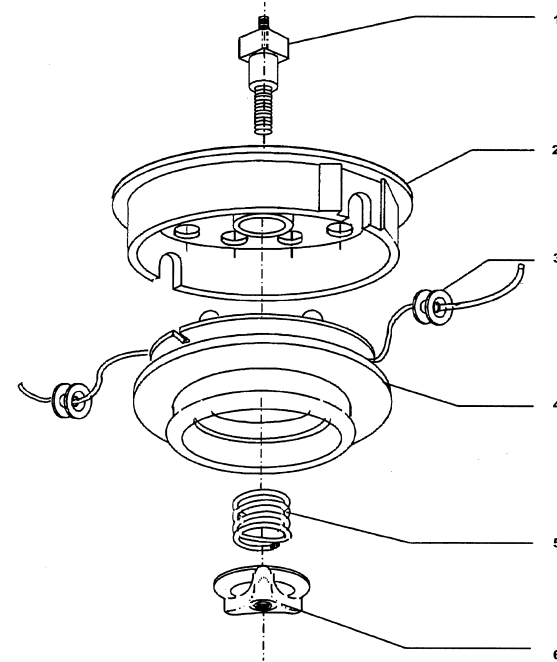

THROTTLE LEVER - BICYCLE HANDLE

REF NO	PART NO	DESCRIPTION	QTY	NOTES
	PW34067	THROTTLE LEVER ASSY	1	
001	PW34067-01	BODY	1	
002	PW34067-02	LEVER	1	
003	PW24015-13	SPRING-RETURN	1	
004	PW24015-03	COVER	1	
005	PW24015-02	SWITCH	1	
006	PW24015-04	SPRING	1	
007	PW24015-05	SCREW 3X8	1	
008	PW34067-03	PLATE-GROUND R	1	
009	PW34067-04	PLATE-GROUND L	1	
010	PW24015-10	SHAFT	1	
011	PW24015-12	STOPPER	1	
012	PW24015-11	SPRING	1	
013	PW24015-14	E-RING	1	
014	S05X25	SCREW 5X25	1	
015	PW24015-16	NUT-NYLON	1	
016	PW24015-05	SCREW 3X8	2	

BODY

REF NO	PART NO	DESCRIPTION	QTY	NOTES
32	PW34032	FIXER-BLADE LOWER	1	
37	B06X30	BOLT 6X30	1	
38	PW34038	PLATE	1	
39	S05X10W	SCREW W/WASHER 5X10	1	
40	PW25060	BOLT 8X8	1	
41	PW23062-02	COVER-GUARD	1	
41-49	PW23062	SAFETY GUARD ASSY	1	
42	PW23062-01	HOLDER-GUARD	1	
43	B06X12	BOLT 6X12	4	
44	SW006	WASHER-SPRING 6MM	4	
45	HN006	NUT 6MM	4	
46	B06X25	BOLT 6X25	2	
47	PW23062-04	COLLAR-GUARD	2	
48	SW006	WASHER-SPRING 6MM	2	
49	HN006	NUT 6MM	2	
50	PW23070	STRAP-SHOULDER	1	
51	PW23017	SUPPORT-STRAP	1	
52	232B0512	SCREW 5X12	1	
53	SW005	WASHER-SPRING 5MM	1	
54	311B0500	NUT 5MM	1	
55	PW23022	U HANDLE W/GRIP	1	
56	PW23023	STAY A	1	
57	PW23024	STAY B	1	
58	PW23025	STAY C	1	
59	B05X25W	BOLT W/WASHERS 5X25	4	
60	B06X25W	BOLT W/WASHERS 6X25	2	
61	PW33050A	THROTTLE LEVER ASSY	1	
62	PW24016	WIRE-LEAD	1	
65	PW34014A	STAND	1	FM S/NO 340600001
66	B06X25W	BOLT W/WASHERS 6X25	2	FM S/NO 340600001
67	B06X20W	BOLT W/WASHERS 6X20	2	FM S/NO 340600001
67K	PW34014A-KIT	STAND CONVERSION KIT	1	

CUTTING HEAD (MANUAL)

REF NO	PART NO	DESCRIPTION	QTY	NOTES
	UN-10	MANUAL HEAD-UNIVERSAL	1	
01	UN10-1	BOLT-8X1.25MM MLH	1	
02	UN10-2	HOUSING	1	
03	UN10-3	EYELET	2	
04	UN10-4	SPOOL	1	
05	UN10-5	SPRING	1	
06	UN10-6	KNOB-LH	1	