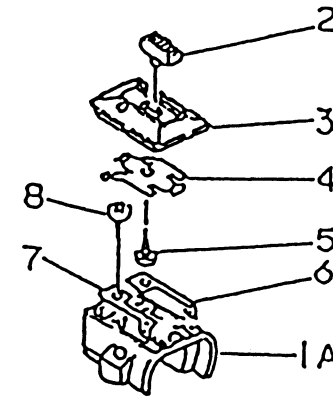

KPW3420Z

TH034D-AF71
-BF71

PTO EQUIPMENT

REF NO	PART NO	DESCRIPTION	QTY	NOTES
13081	TH34037	CLUTCH ASSY	1	AF71
13081A	TH34063	CLUTCH-ASSY	1	BF71
13270	TH34063-2	PLATE	1	BF71
13270A	TH34063-4	PLATE	1	BF71
49049	KT17078	SHOE-CLUTCH	2	AF71
49049A	TH34063-1	SHOE-CLUTCH	2	BF71
92022	TG34028	WASHER	2	AF71
92043	TH34038	PIN-CLUTCH	2	
92144	TG34029	SPRING-CLUTCH	1	AF71
92144A	TH34063-3	SPRING-CLUTCH	1	BF71
92200	TH34039	WASHER-SPRING	2	AF71

KPW3420Z

TH034D-AF71
-BF71

STARTER

REF NO	PART NO	DESCRIPTION	QTY	NOTES
13165	TG28015	PAWL	1	
13169	TD18080-07	PLATE	1	
315	315B0800	NUT 8MM	1	
32099	TH34032	CASE-RECOIL	1	
410	410B0800	WASHER 8MM	1	
46075	TH34033	GRIP-RECOIL	1	
49080	TG25057-03	PULLEY-STARTING	1	
49088	TH34034	RECOIL ASSY	1	
59101	TH34035	REEL-RECOIL	1	
59106	TH34036	ROPE	1	
92009	TG25128X	SCREW-TAPPING	1	
92033	TD18084	RING-SNAP	1	
92144	TF22080-07	SPRING-RECOIL	1	
92144A	TG25057-10	SPRING	1	
92172	TF22017	SCREW	4	

KPW3420Z

TH034D-AF71
-BF71

THROTTLE LEVER

REF NO	PART NO	DESCRIPTION	QTY	NOTES
	PW33050A	THROTTLE LEVER ASSY	1	
01A	PW33051-01A	BODY-UPPER	1	
01B	PW33051-01B	BODY-LOWER	1	
02	PW24015-02	SWITCH	1	
03	PW24015-03	COVER	1	
04	PW24015-04	SPRING	1	
05	PW24015-05	SCREW 3X8	1	
06	PW24015-06	PLATE-GROUND R	1	
07	PW24015-07	PLATE-GROUND L	1	
08	PW24015-05	SCREW 3X8	2	
09	PW24015-09	LEVER	1	
10	PW24015-10	SHAFT	1	
11	PW24015-11	SPRING	1	
12	PW24015-12	STOPPER	1	
13	PW24015-13	SPRING-RETURN	1	
14	PW24015-14	E-RING	1	
15A	220B0520	SCREW 5X20	2	
16A	311B0500	NUT 5MM	2	