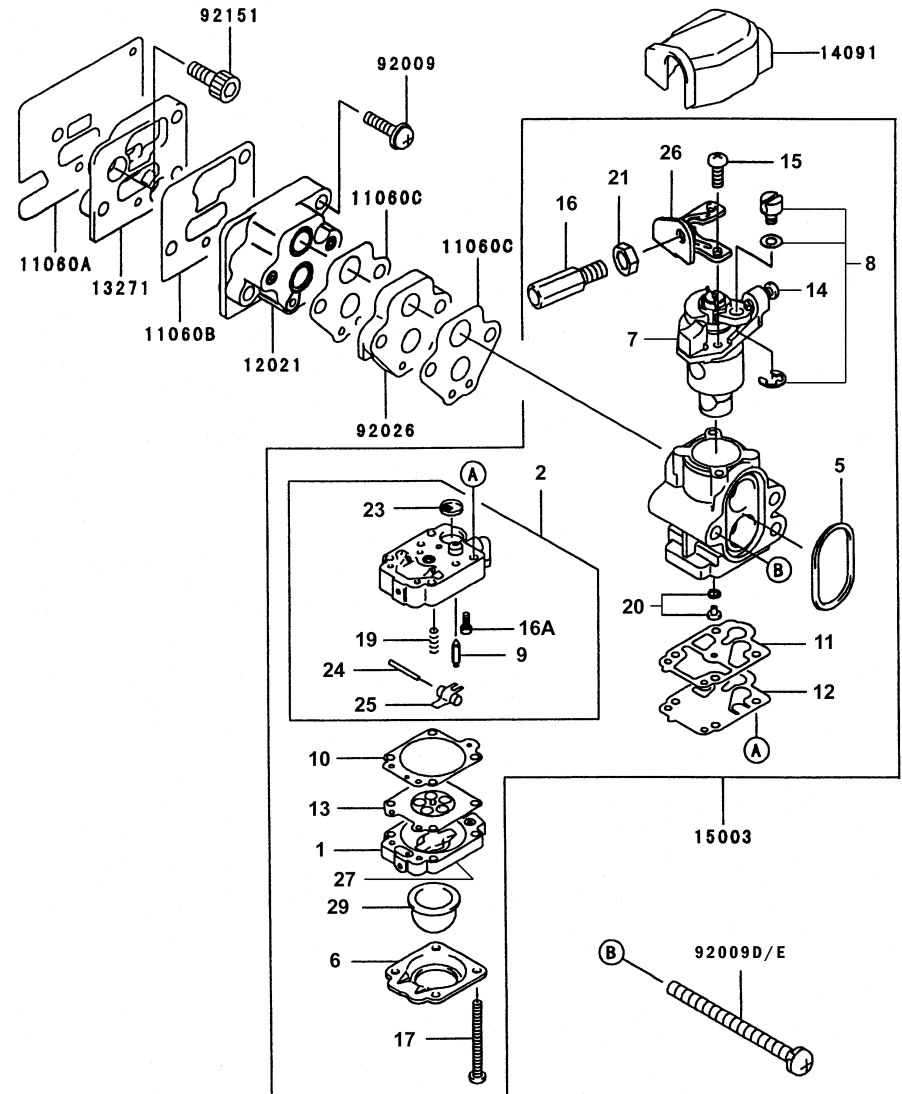

KPW3420Z

TH034D-AF71
-BF71

CARBURETOR

REF NO	PART NO	DESCRIPTION	QTY	NOTES
001	TF22C01	BODY ASSY-AIR PURGE	1	
002	TH26C02Z	BODY ASSY-PUMP	1	
004	TEX54DC04XA	O-RING	1	
005	TH26C05Z	O-RING	1	
006	TF22C05	COVER-PRIMER PUMP	1	
007	TH34C07Z	VALVE ASSY-THROTTLE	1	
008	TF22C07	SWIVEL ASSY	1	
009	TF22C08	VALVE-INLET NEEDLE	1	
010	TF22C10	GASKET-METERING DIAPHRAGM	1	
011	TEX54C11XA	GASKET-PUMP	1	
012	TF22C13	DIAPHRAGM-PUMP	1	
013	TH26C13Z	DIAPHRAGM ASSY-METERING	1	
014	TF22C17	SCREW-IDLE ADJUST	1	
015	TF22C19	SCREW-COLLAR THROTTLE	2	
016	TH34C16Z	ADJUSTER-CABLE	1	
016A	TF22C20	SCREW-METERING LEVER PIN	1	
017	TF22C18	SCREW-COVER	4	
019	TF22C21	SPRING-METERING LEVER	1	
020	TH34C20Z	JET-MAIN KIT	1	
021	TEX54C21XA	NUT-CABLE ADJUST	1	
023	TF22C23	SCREEN-FUEL INLET	1	
024	TF22C24	PIN-METERING LEVER	1	
025	TF22C26	LEVER-METERING	1	
026	TF22C27	BRACKET-CABLE	1	
027	TF22C28	VALVE-CHECK	1	
029	TF22C29	PRIMER-BULB	1	
11060A	TH34047	GASKET	1	
11060B	TH26042	GASKET	1	
11060C	TH26043	GASKET	2	
12021	TH26045	VALVE ASSY-REED	1	
13271	TH26046	PLATE	1	
14091	THCVR	DUST COVER	1	
15003	TH34C00-Z	CARBURETOR ASSY	1	
92009	TG25027-07	SCREW 5X20	3	
92009D	TH34059	SCREW 5X65	2	FM E/NO 096579
92009E	TH34048	SCREW 5X70	*	TO E/NO 096578
92026	TH34049	SPACER	1	
92151	TH26048	BOLT-SOCKET 5X14	2	
CRK	TEX54XA-CRK	CARBURETOR KIT		
GDK	TEX54XA-GDK	GASKET/DIAPHRAGM KIT		

THROTTLE LEVER - BICYCLE HANDLE

REF NO	PART NO	DESCRIPTION	QTY	NOTES
	PW34067	THROTTLE LEVER ASSY	1	
001	PW34067-01	BODY	1	
002	PW34067-02	LEVER	1	
003	PW24015-13	SPRING-RETURN	1	
004	PW24015-03	COVER	1	
005	PW24015-02	SWITCH	1	
006	PW24015-04	SPRING	1	
007	PW24015-05	SCREW 3X8	1	
008	PW34067-03	PLATE-GROUND R	1	
009	PW34067-04	PLATE-GROUND L	1	
010	PW24015-10	SHAFT	1	
011	PW24015-12	STOPPER	1	
012	PW24015-11	SPRING	1	
013	PW24015-14	E-RING	1	
014	S05X25	SCREW 5X25	1	
015	PW24015-16	NUT-NYLON	1	
016	PW24015-05	SCREW 3X8	2	