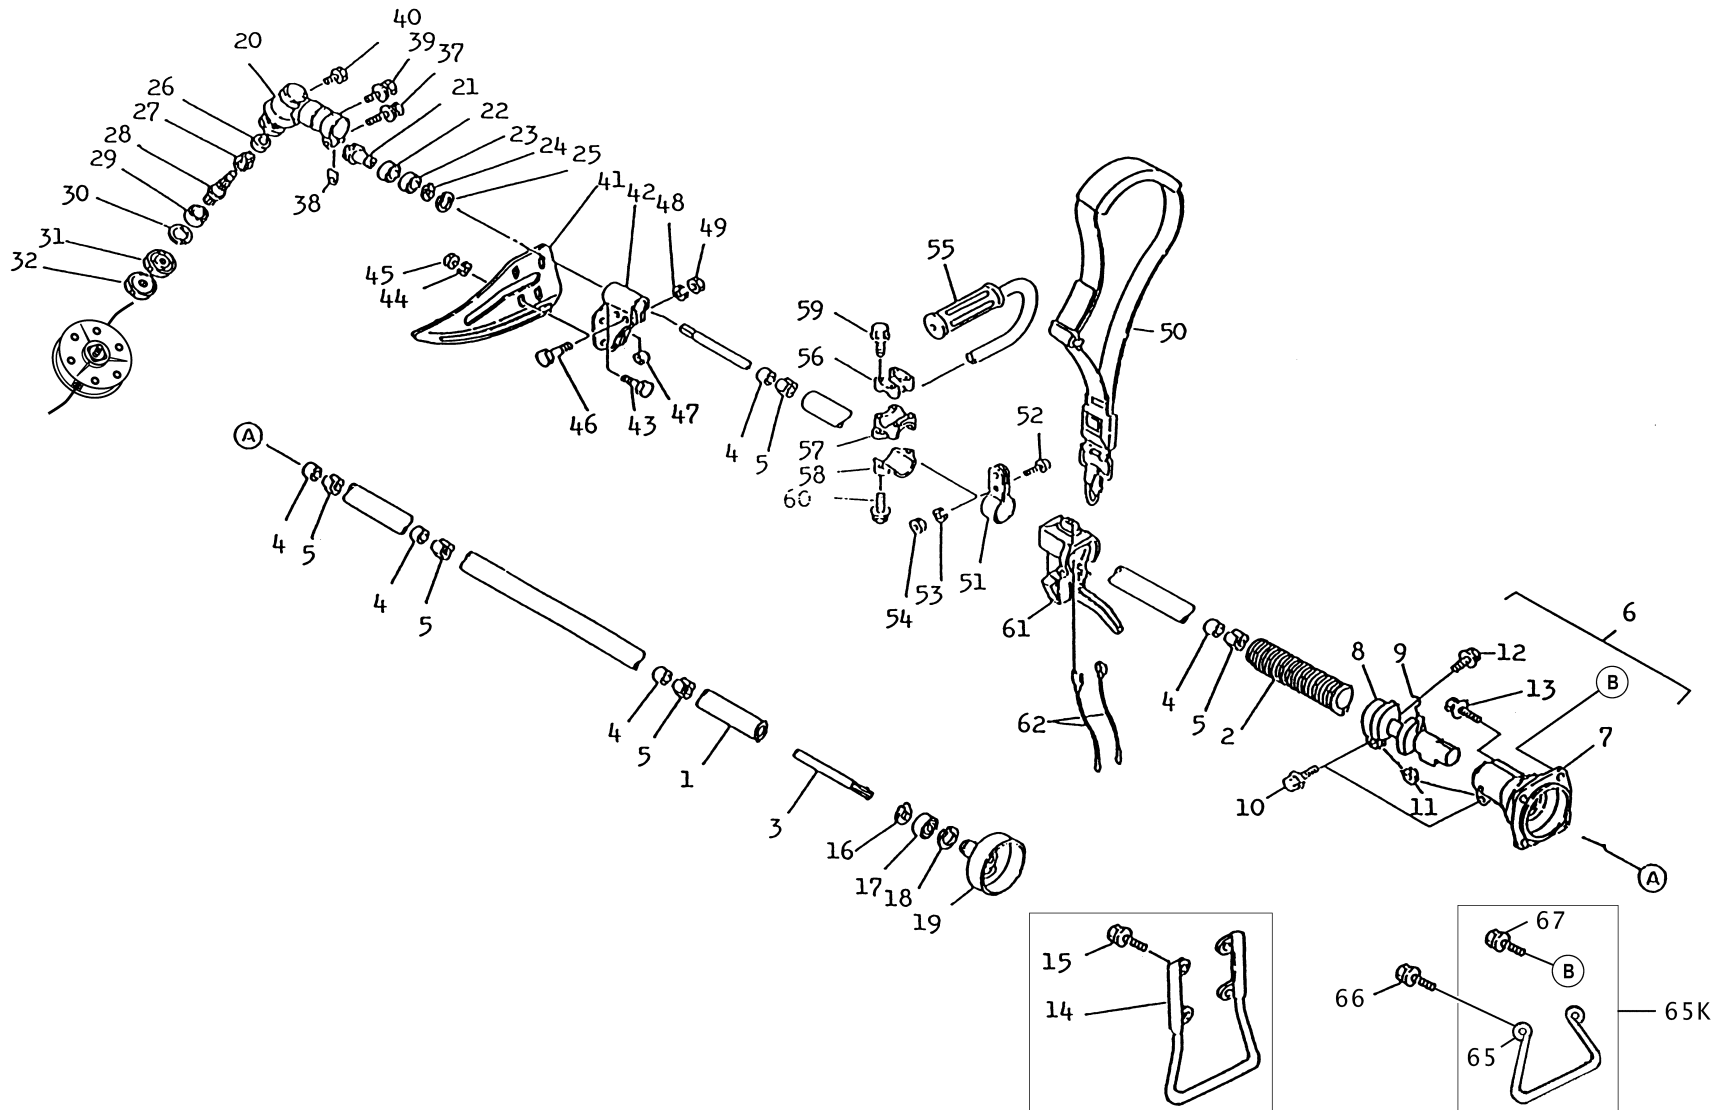

KPW3420Z

TH034D-AF71
-BF71

BODY

KPW3420Z

TH034D-AF71
-BF71

BODY

REF NO	PART NO	DESCRIPTION	QTY	NOTES
01	PW34001A	HOUSING-DRIVE W/METAL	1	
02	PW23016A	GRIP-DRIVE HOUSING	1	
03	PW34003	SHAFT-DRIVE	1	
04	PW23013	METAL-DRIVE	5	
05	PW23014	CUSHION-DRIVE	5	
06	PW34006	CLUTCH CASE ASSY	1	
07	PW34007	CASE-CLUTCH	1	
08	PW34008	INNER CASE	1	
09	PW34009	CUSHION-RUBBER	1	
10	B06X30W	BOLT W/WASHERS 6X30	1	
11	PW34011	COLLAR	1	
12	B06X16W	BOLT W/WASHERS 6X16	1	
13	PW34013	BOLT-STOPPER 5X14	1	
14	PW34014	STAND	1	
15	B06X25W	BOLT W/WASHERS 6X25	4	
16	PW34016	RING-SNAP	1	
17	PW34017	BEARING (6203-2RU)	1	
18	PW34018	RING-SNAP #40	1	
19	PW34019	DRUM-CLUTCH	1	
20	PW34020	CASE-GEAR	1	
20-30	PW34069	GEAR CASE ASSY	1	
21	PW34021	PINION	1	
22	PW24040	BEARING (6900)	1	
23	PW25046	BEARING (6900Z)	1	
24	PW24043	RING-SNAP #10	1	
25	PW25048	RING-SNAP #22	1	
26	PW34026	BEARING (NSK629)	1	
27	PW34027	GEAR	1	
28	PW34028	CUTTER SHAFT	1	
29	PW24011	BEARING (6201-2RU)	1	
30	PW24012	RING-SNAP #32	1	
31	PW34031	FIXER-BLADE UPPER	1	

BODY

REF NO	PART NO	DESCRIPTION	QTY	NOTES
32	PW34032	FIXER-BLADE LOWER	1	
37	B06X30	BOLT 6X30	1	
38	PW34038	PLATE	1	
39	S05X10W	SCREW W/WASHER 5X10	1	
40	PW25060	BOLT 8X8	1	
41	PW23062-02	COVER-GUARD	1	
41-49	PW23062	SAFETY GUARD ASSY	1	
42	PW23062-01	HOLDER-GUARD	1	
43	B06X12	BOLT 6X12	4	
44	SW006	WASHER-SPRING 6MM	4	
45	HN006	NUT 6MM	4	
46	B06X25	BOLT 6X25	2	
47	PW23062-04	COLLAR-GUARD	2	
48	SW006	WASHER-SPRING 6MM	2	
49	HN006	NUT 6MM	2	
50	PW23070	STRAP-SHOULDER	1	
51	PW23017	SUPPORT-STRAP	1	
52	232B0512	SCREW 5X12	1	
53	SW005	WASHER-SPRING 5MM	1	
54	311B0500	NUT 5MM	1	
55	PW23022	U HANDLE W/GRIP	1	
56	PW23023	STAY A	1	
57	PW23024	STAY B	1	
58	PW23025	STAY C	1	
59	B05X25W	BOLT W/WASHERS 5X25	4	
60	B06X25W	BOLT W/WASHERS 6X25	2	
61	PW33050A	THROTTLE LEVER ASSY	1	
62	PW24016	WIRE-LEAD	1	
65	PW34014A	STAND	1	FM S/NO 340600001
66	B06X25W	BOLT W/WASHERS 6X25	2	FM S/NO 340600001
67	B06X20W	BOLT W/WASHERS 6X20	2	FM S/NO 340600001
67K	PW34014A-KIT	STAND CONVERSION KIT	1