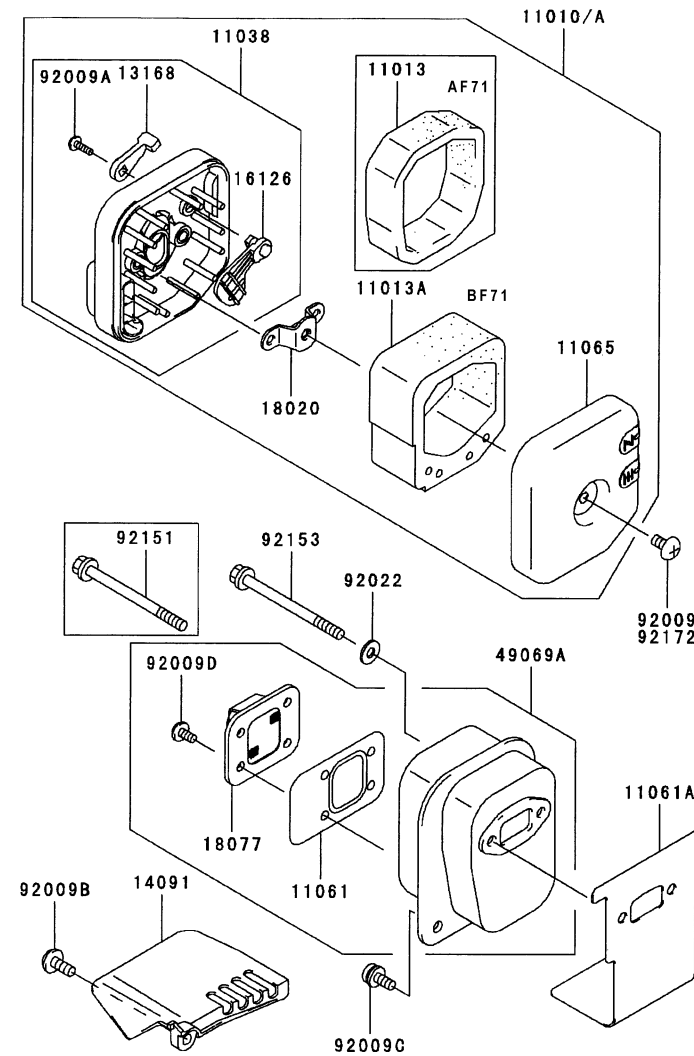

2051 Saturn Street
Monterey Park, CA 91755
323.728.7266
323.728.5304 Fax
<http://www.tmcpower.com>

PARTS CATALOG

KPW3420Z & KPW3420Z-50 LINE TRIMMER/WEEDEDER & BRUSH CUTTER

ENGINE REFERENCE:

TH034D-AF71
TH034D-BF71
CARB TIER II

KPW3420Z

TH034D-AF71
-BF71

CARBURETOR

REF NO	PART NO	DESCRIPTION	QTY	NOTES
001	TF22C01	BODY ASSY-AIR PURGE	1	
002	TH26C02Z	BODY ASSY-PUMP	1	
004	TEX54DC04XA	O-RING	1	
005	TH26C05Z	O-RING	1	
006	TF22C05	COVER-PRIMER PUMP	1	
007	TH34C07Z	VALVE ASSY-THROTTLE	1	
008	TF22C07	SWIVEL ASSY	1	
009	TF22C08	VALVE-INLET NEEDLE	1	
010	TF22C10	GASKET-METERING DIAPHRAGM	1	
011	TEX54C11XA	GASKET-PUMP	1	
012	TF22C13	DIAPHRAGM-PUMP	1	
013	TH26C13Z	DIAPHRAGM ASSY-METERING	1	
014	TF22C17	SCREW-IDLE ADJUST	1	
015	TF22C19	SCREW-COLLAR THROTTLE	2	
016	TH34C16Z	ADJUSTER-CABLE	1	
016A	TF22C20	SCREW-METERING LEVER PIN	1	
017	TF22C18	SCREW-COVER	4	
019	TF22C21	SPRING-METERING LEVER	1	
020	TH34C20Z	JET-MAIN KIT	1	
021	TEX54C21XA	NUT-CABLE ADJUST	1	
023	TF22C23	SCREEN-FUEL INLET	1	
024	TF22C24	PIN-METERING LEVER	1	
025	TF22C26	LEVER-METERING	1	
026	TF22C27	BRACKET-CABLE	1	
027	TF22C28	VALVE-CHECK	1	
029	TF22C29	PRIMER-BULB	1	
11060A	TH34047	GASKET	1	
11060B	TH26042	GASKET	1	
11060C	TH26043	GASKET	2	
12021	TH26045	VALVE ASSY-REED	1	
13271	TH26046	PLATE	1	
14091	THCVR	DUST COVER	1	
15003	TH34C00-Z	CARBURETOR ASSY	1	
92009	TG25027-07	SCREW 5X20	3	
92009D	TH34059	SCREW 5X65	2	FM E/NO 096579
92009E	TH34048	SCREW 5X70	*	TO E/NO 096578
92026	TH34049	SPACER	1	
92151	TH26048	BOLT-SOCKET 5X14	2	
CRK	TEX54XA-CRK	CARBURETOR KIT		
GDK	TEX54XA-GDK	GASKET/DIAPHRAGM KIT		