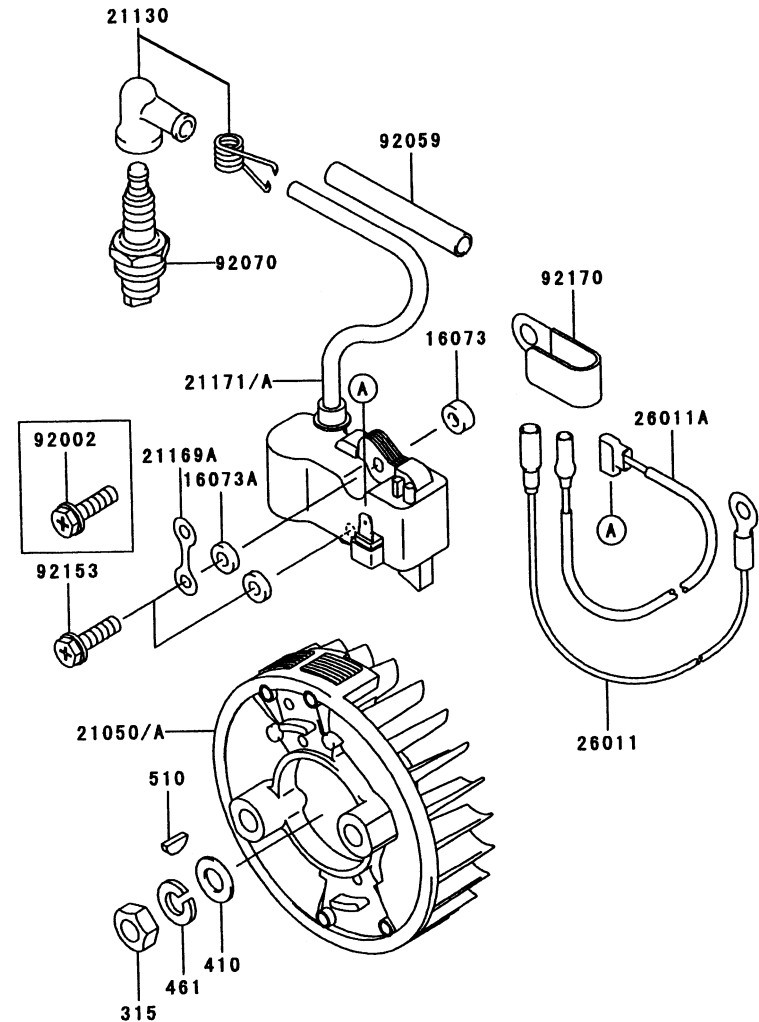

KPW3420Z

TH034D-AF71
-BF71

ELECTRIC EQUIPMENT

REF NO	PART NO	DESCRIPTION	QTY	NOTES
16073	TH23015	INSULATOR	2	
16073A	TH23015A	INSULATOR	2	FM E/NO 103909
21050	TH34045	FLYWHEEL	*	TO E/NO 103908
21050A	TH34045A	FLYWHEEL (NEW)	1	FM E/NO 103909
21130	KT12048	PLUG CAP ASSY	1	
21169A	TH34060	TERMINAL	1	FM E/NO 103909
21171	TH34046	COIL-ASSY-IGNITION	*	TO E/NO 103908
21171A	TH34046A	COIL-ASSY-IGNITION	1	FM E/NO 103909
26011	TD18089	WIRE-LEAD L=100	1	
26011A	TH23018	WIRE-LEAD L=230	1	
315	315B0800	NUT 8MM	1	
410	410B0800	WASHER 8MM	1	
461	461F0800	WASHER-SPRING 8MM	1	
510	KT12025	KEY	1	
92002	TF22071	BOLT 4X20	*	TO E/NO 103908
92059	TD18079	TUBE	1	
92070	BPMR8Y	NGK SPARK PLUG	1	
92153	TF22071A	BOLT 4X20	2	FM E/NO 103909
92170	TG25113	CLAMP	1