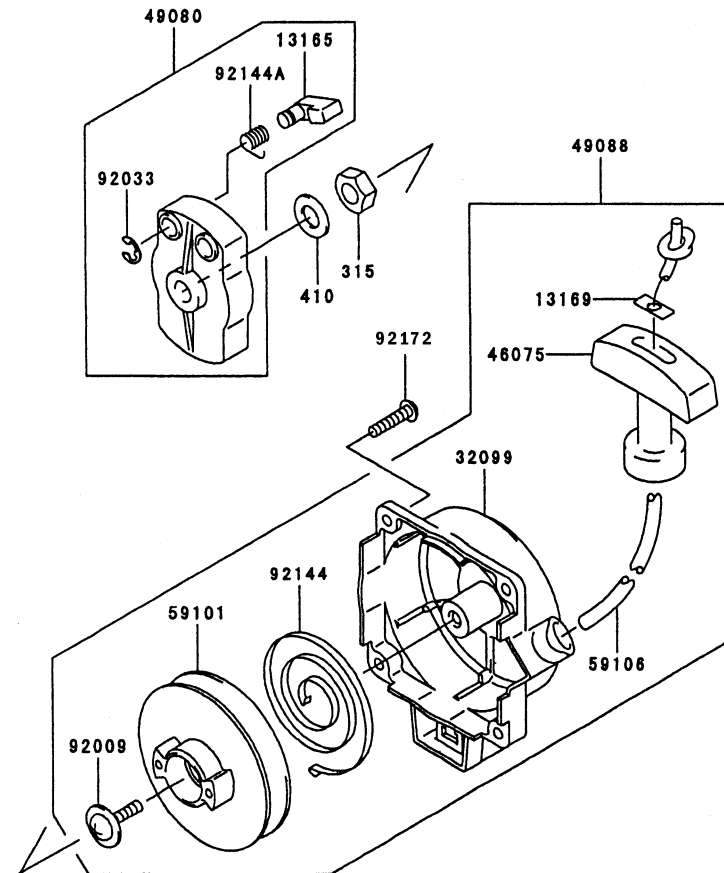

KPW3420Z

TH034D-AF71
-BF71

PTO EQUIPMENT

REF NO	PART NO	DESCRIPTION	QTY	NOTES
13081	TH34037	CLUTCH ASSY	1	AF71
13081A	TH34063	CLUTCH-ASSY	1	BF71
13270	TH34063-2	PLATE	1	BF71
13270A	TH34063-4	PLATE	1	BF71
49049	KT17078	SHOE-CLUTCH	2	AF71
49049A	TH34063-1	SHOE-CLUTCH	2	BF71
92022	TG34028	WASHER	2	AF71
92043	TH34038	PIN-CLUTCH	2	
92144	TG34029	SPRING-CLUTCH	1	AF71
92144A	TH34063-3	SPRING-CLUTCH	1	BF71
92200	TH34039	WASHER-SPRING	2	AF71

KPW3420Z

TH034D-AF71
-BF71

STARTER

REF NO	PART NO	DESCRIPTION	QTY	NOTES
13165	TG28015	PAWL	1	
13169	TD18080-07	PLATE	1	
315	315B0800	NUT 8MM	1	
32099	TH34032	CASE-RECOIL	1	
410	410B0800	WASHER 8MM	1	
46075	TH34033	GRIP-RECOIL	1	
49080	TG25057-03	PULLEY-STARTING	1	
49088	TH34034	RECOIL ASSY	1	
59101	TH34035	REEL-RECOIL	1	
59106	TH34036	ROPE	1	
92009	TG25128X	SCREW-TAPPING	1	
92033	TD18084	RING-SNAP	1	
92144	TF22080-07	SPRING-RECOIL	1	
92144A	TG25057-10	SPRING	1	
92172	TF22017	SCREW	4	

KPW3420Z

TH034D-AF71
-BF71

THROTTLE LEVER

REF NO	PART NO	DESCRIPTION	QTY	NOTES
	PW33050A	THROTTLE LEVER ASSY	1	
01A	PW33051-01A	BODY-UPPER	1	
01B	PW33051-01B	BODY-LOWER	1	
02	PW24015-02	SWITCH	1	
03	PW24015-03	COVER	1	
04	PW24015-04	SPRING	1	
05	PW24015-05	SCREW 3X8	1	
06	PW24015-06	PLATE-GROUND R	1	
07	PW24015-07	PLATE-GROUND L	1	
08	PW24015-05	SCREW 3X8	2	
09	PW24015-09	LEVER	1	
10	PW24015-10	SHAFT	1	
11	PW24015-11	SPRING	1	
12	PW24015-12	STOPPER	1	
13	PW24015-13	SPRING-RETURN	1	
14	PW24015-14	E-RING	1	
15A	220B0520	SCREW 5X20	2	
16A	311B0500	NUT 5MM	2	