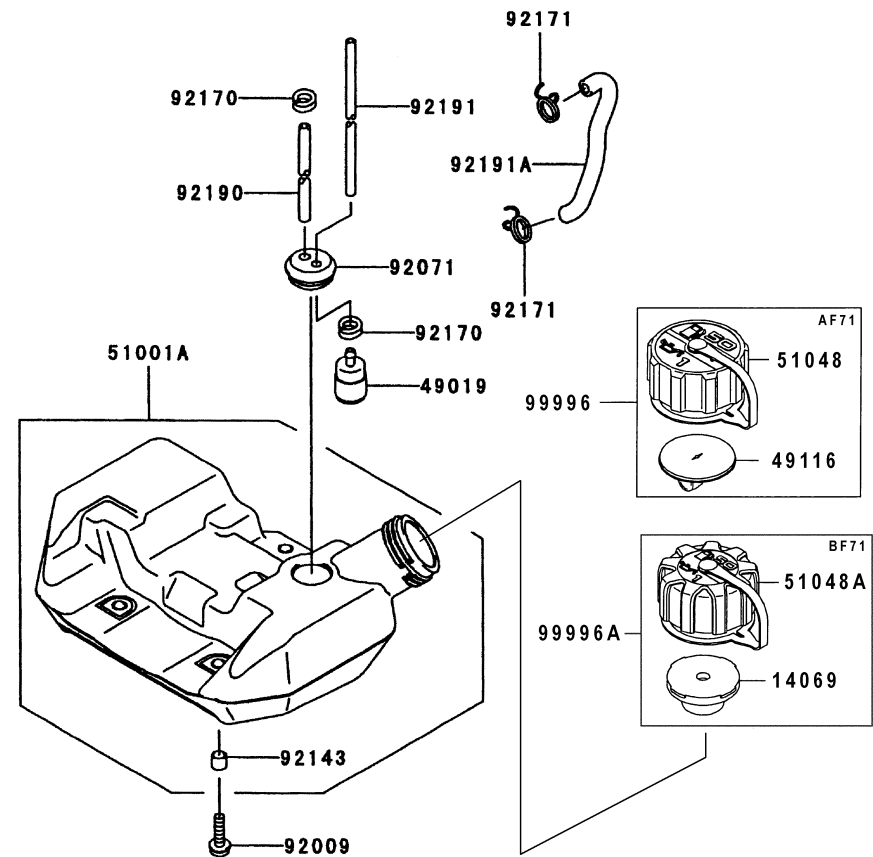

KPW3420Z

TH034D-AF71
-BF71

FUEL TANK/FUEL VALVE

REF NO	PART NO	DESCRIPTION	QTY	NOTES
14069	TH34065	BREATHER	1	BF71
49019	TF22C30X	FILTER-FUEL	1	
49116	KT125819	BREATHER	1	AF71
51001A	TH34030	TANK-FUEL	1	
51048	TG34040	CAP ASSY-TANK	1	AF71
51048A	TH34064	CAP ASSY-TANK	1	BF71
92009	TF22042	SCREW 5X20	3	
92071	TG34042	GROMMET-FUEL TANK	1	
92143	TG25054	COLLAR-TANK	3	
92170	TG34043	CLAMP-FUEL FILTER	2	
92171	TH26040	CLAMP	2	
92190	TH23045	TUBE 3X6X90	1	
92191	TH34031	TUBE 3X6X182	1	
92191A	TH34058	TUBE	1	
99996	99996-6060	KIT-CAP ASSY	1	AF71
99996A	99996-6085	KIT-CAP ASSY	1	BF71