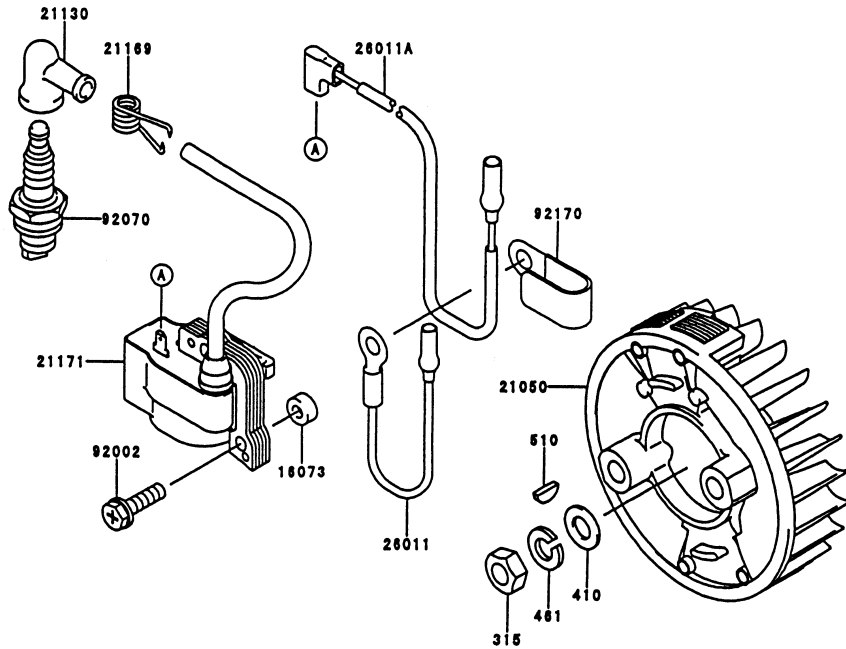

KPW3420X

TH034D-AF70

CARBURETOR/CONTROL

REF NO	PART NO	DESCRIPTION	QTY	NOTES
001	TF22C01	BODY ASSY-AIR PURGE	1	
002	TF22C02	BODY ASSY-PUMP	1	
003	TF22C03	RING-PACKING	1	
005	TF22C05	COVER-PRIMER PUMP	1	
006	TH26C06X	VALVE ASSY-THROTTLE	1	
007	TF22C07	SWIVEL ASSY	1	
008	TF22C08	VALVE-INLET NEEDLE	1	
010	TF22C10	GASKET-METERING DIAPHRAGM	1	
012	TF22C12	GASKET-PUMP	1	
013	TF22C13	DIAPHRAGM-PUMP	1	
014	TF22C14	DIAPHRAGM ASSY-METERING	1	
015	TH26C15	SCREW & NUT KIT	1	
017	TF22C17	SCREW-IDLE ADJUST	1	
018	TF22C18	SCREW-COVER	4	
019	TF22C19	SCREW-COLLAR THROTTLE	2	
020	TF22C20	SCREW-METERING LEVER PIN	1	
021	TF22C21	SPRING-METERING LEVER	1	
022	TH26C22X	JET-MAIN KIT	1	
023	TF22C23	SCREEN-FUEL INLET	1	
024	TF22C24	PIN-METERING LEVER	1	
026	TF22C26	LEVER-METERING	1	
027	TF22C27	BRACKET-CABLE	1	
028	TF22C28	VALVE-CHECK	1	
029	TF22C29	PRIMER-BULB	1	
11060A	TH26004	GASKET-CARBURETOR	1	
11060B	TH34014	GASKET-CARBURETOR	1	
15003	TH34C00-X	CARBURETOR ASSY	1	
16073	TH34017	INSULATOR	1	
54012	TG28017	CABLE-THROTTLE	1	
92009	TG25027-07	SCREW 5X20	2	
92009D	TH34018	SCREW 5X52	2	
CRK	TF22XW-CRK	CARBURETOR KIT	1	
GDK	TF22-GDK	GASKET/DIAPHRAGM KIT	1	

TH034D-AF70

CYLINDER/CRANKCASE

REF NO	PART NO	DESCRIPTION	QTY	NOTES
11005	TH34001	CYLINDER-ENGINE	1	
11060	TH34002	GASKET-CYLINDER	1	
14002	TH34003	CRANKCASE	1	
14002A	TH34004	CRANKCASE	1	
34001	TH34005	STAND	1	
92002	TH34006	BOLT	4	
92009	TD24030	SCREW 5X30	3	
92043	TF22006	PIN	2	
92045	BB6201	BEARING-BALL 6201	2	
92049	TA22025	SEAL-OIL	2	

KPW3420X

TH034D-AF70

ELECTRICAL EQUIPMENT

REF NO	PART NO	DESCRIPTION	QTY	NOTES
16073	TH23015	INSULATOR	2	
21050	TH34012	FLYWHEEL	1	
21130/21169	KT12048	PLUG CAP ASSY	1	
21171	TH34013	COIL ASSY-IGNITION	1	
26011	TD18089	WIRE-LEAD	1	
26011A	TH23018	WIRE-LEAD L-230	1	
315	315B0800	NUT 8MM	1	
410	410B0800	WASHER 8MM	1	
461	461F0800	WASHER-SPRING 8MM	1	
510	KT12025	KEY	1	
92002	TF22071	BOLT	2	
92070	BPMR6A	SPARK PLUG-NGK	1	
92170	TG25113	CLAMP	1	