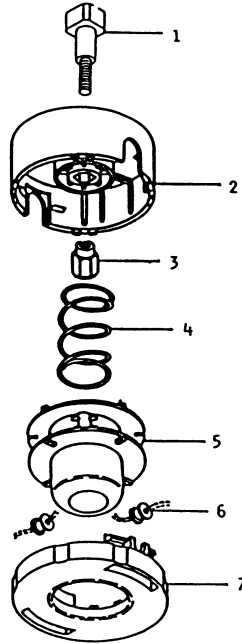

KPW3420X

TH034D-AF70

CUTTING HEAD (AUTOMATIC)

REF NO	PART NO	DESCRIPTION	QTY	NOTES
	LCT010A	HEAD ASSY-TAP	1	
01	LCT001B	SHAFTBOLT-LH 8MM	1	
02	LCT010A-02	HOUSING-OUTER	1	
03	LCT010A-08	NUT	1	
04	LCT010-05	SPRING	1	
05	LCT010A-04	INTER-BUMP	1	
06	LCT003	EYELET	2	
07	LCT010A-03	BASE	1