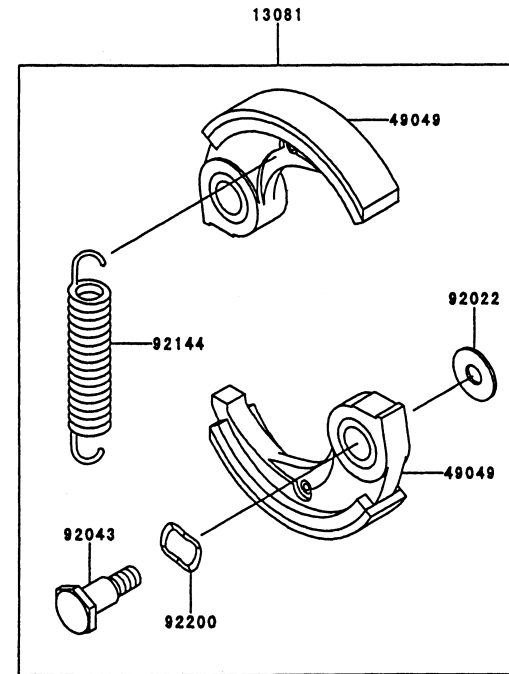

TH034D-AF70

PTO EQUIPMENT

REF NO	PART NO	DESCRIPTION	QTY	NOTES
13081	TH34037	CLUTCH ASSY	1	
49049	KT17078	SHOE-CLUTCH	2	
92022	TG34028	WASHER	2	
92043	TH34038	PIN-CLUTCH	2	
92144	TG34029	SPRING-CLUTCH	1	
92200	TH34039	WASHER-SPRING	2