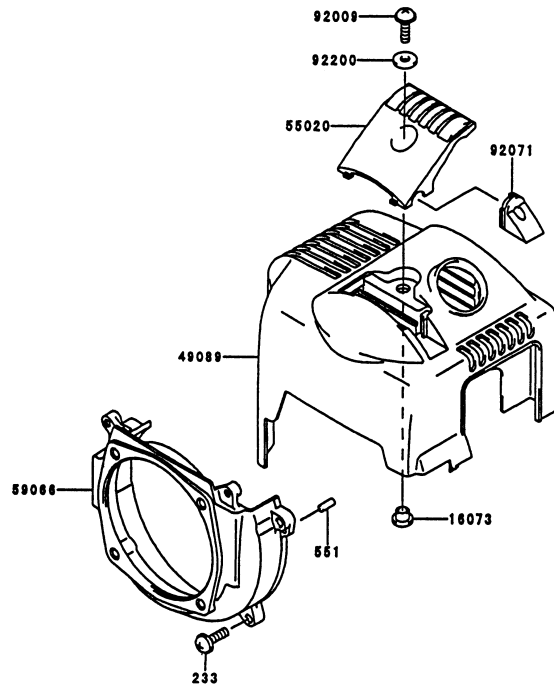

KPW3420X

TH034D-AF70

CARBURETOR/CONTROL

REF NO	PART NO	DESCRIPTION	QTY	NOTES
001	TF22C01	BODY ASSY-AIR PURGE	1	
002	TF22C02	BODY ASSY-PUMP	1	
003	TF22C03	RING-PACKING	1	
005	TF22C05	COVER-PRIMER PUMP	1	
006	TH26C06X	VALVE ASSY-THROTTLE	1	
007	TF22C07	SWIVEL ASSY	1	
008	TF22C08	VALVE-INLET NEEDLE	1	
010	TF22C10	GASKET-METERING DIAPHRAGM	1	
012	TF22C12	GASKET-PUMP	1	
013	TF22C13	DIAPHRAGM-PUMP	1	
014	TF22C14	DIAPHRAGM ASSY-METERING	1	
015	TH26C15	SCREW & NUT KIT	1	
017	TF22C17	SCREW-IDLE ADJUST	1	
018	TF22C18	SCREW-COVER	4	
019	TF22C19	SCREW-COLLAR THROTTLE	2	
020	TF22C20	SCREW-METERING LEVER PIN	1	
021	TF22C21	SPRING-METERING LEVER	1	
022	TH26C22X	JET-MAIN KIT	1	
023	TF22C23	SCREEN-FUEL INLET	1	
024	TF22C24	PIN-METERING LEVER	1	
026	TF22C26	LEVER-METERING	1	
027	TF22C27	BRACKET-CABLE	1	
028	TF22C28	VALVE-CHECK	1	
029	TF22C29	PRIMER-BULB	1	
11060A	TH26004	GASKET-CARBURETOR	1	
11060B	TH34014	GASKET-CARBURETOR	1	
15003	TH34C00-X	CARBURETOR ASSY	1	
16073	TH34017	INSULATOR	1	
54012	TG28017	CABLE-THROTTLE	1	
92009	TG25027-07	SCREW 5X20	2	
92009D	TH34018	SCREW 5X52	2	
CRK	TF22XW-CRK	CARBURETOR KIT	1	
GDK	TF22-GDK	GASKET/DIAPHRAGM KIT	1	

KPW3420X

COOLING EQUIPMENT

REF NO	PART NO	DESCRIPTION	QTY	NOTES
16073	TH23009	INSULATOR	1	
233	233B0516	SCREW 5X16	4	
49089	TH34009	SHROUD-ENGINE	1	
55020	TH23011	GUARD	1	
551	KT125808	PIN-DOWEL	2	
59066	TH34010	HOUSING-FAN	1	
92009	TH23013	SCREW-5X16	1	
92071	TH34011	GROMMET	1	
92200	TG25110	WASHER 5.5X23.8X2.0	1	

KPW3420X

TH034D-AF70

ELECTRICAL EQUIPMENT

REF NO	PART NO	DESCRIPTION	QTY	NOTES
16073	TH23015	INSULATOR	2	
21050	TH34012	FLYWHEEL	1	
21130/21169	KT12048	PLUG CAP ASSY	1	
21171	TH34013	COIL ASSY-IGNITION	1	
26011	TD18089	WIRE-LEAD	1	
26011A	TH23018	WIRE-LEAD L-230	1	
315	315B0800	NUT 8MM	1	
410	410B0800	WASHER 8MM	1	
461	461F0800	WASHER-SPRING 8MM	1	
510	KT12025	KEY	1	
92002	TF22071	BOLT	2	
92070	BPMR6A	SPARK PLUG-NGK	1	
92170	TG25113	CLAMP	1	