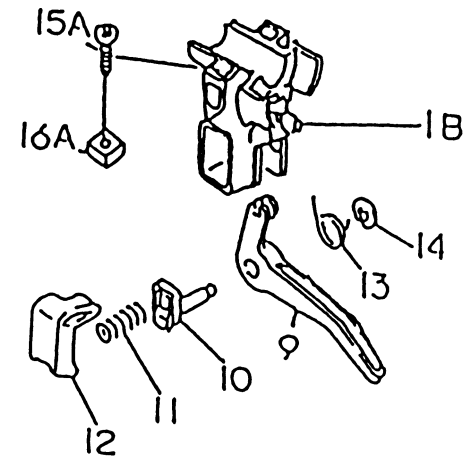

KPW3420X

TH034D-AF70

STARTER

REF NO	PART NO	DESCRIPTION	QTY	NOTES
13165	TG28015	PAWL	1	
13169	TD18080-07	PLATE	1	
315	311B0800	NUT 8MM	1	
32099	TH34032	CASE-RECOIL	1	
410	410B0800	WASHER 8MM	1	
46075	TH34033	GRIP-RECOIL	1	
49080	TG25057-03	PULLEY-STARTING	1	
49088	TH34034	RECOIL ASSY	1	
59101	TH34035	REEL-RECOIL	1	
59106	TH34036	ROPE	1	
92009	TG25128X	SCREW-TAPPING	1	
92009A	TF22017	SCREW	4	
92033	TD18084	RING-SNAP	1	
92144	TF22080-07	SPRING-RECOIL	1	
92144A	TG25057-10	SPRING	1	

KPW3420X

TH034D-AF70

THROTTLE LEVER

REF NO	PART NO	DESCRIPTION	QTY	NOTES
	PW33050A	THROTTLE LEVER ASSY	1	
01A	PW33051-01A	BODY-UPPER	1	
01B	PW33051-01B	BODY-LOWER	1	
02	PW24015-02	SWITCH	1	
03	PW24015-03	COVER	1	
04	PW24015-04	SPRING	1	
05	PW24015-05	SCREW	1	
06	PW24015-06	PLATE-GROUND R	1	
07	PW24015-07	PLATE-GROUND L	1	
08	PW24015-05	SCREW	2	
09	PW24015-09	LEVER	1	
10	PW24015-10	SHAFT	1	
11	PW24015-11	SPRING	1	
12	PW24015-12	STOPPER	1	
13	PW24015-13	SPRING-RETURN	1	
14	PW24015-14	E-RING	1	
15A	220B0520	SCREW 5X20	2	
16A	311B0500	NUT 5MM	2	

BODY

REF NO	PART NO	DESCRIPTION	QTY	NOTES
30	PW24012	RING-SNAP #32	1	
31	PW34031	FIXER-BLADE UPPER	1	
32	PW34032	FIXER-BLADE LOWER	1	
37	B06X30	BOLT 6X30	1	
38	PW34038	PLATE	1	
39	S05X10W	SCREW W/WASHER 5X10	1	
40	PW25060	BOLT 8X8	1	
41	PW23062-02	COVER-GUARD	1	
41-49	PW23062	SAFETY GUARD ASSY	1	
42	PW23062-01	HOLDER-GUARD	1	
43	B06X12	BOLT 6X12	4	
44	SW006	WASHER-SPRING 6MM	4	
45	HN006	NUT 6MM	4	
46	B06X25	BOLT 6X25	2	
47	PW23062-04	COLLAR-GUARD	2	
48	SW006	WASHER-SPRING 6MM	2	
49	HN006	NUT 6MM	2	
50	PW23070	STRAP-SHOULDER	1	
51	PW23017	SUPPORT-STRAP	1	
52	232B0512	SCREW 5X12	1	
53	SW005	WASHER-SPRING 5MM	1	
54	311B0500	NUT 5MM	1	
55	PW23022	U HANDLE W/GRIP	1	
56	PW23023	STAY A	1	
57	PW23024	STAY B	1	
58	PW23025	STAY C	1	
59	B05X25W	BOLT W/WASHERS 5X25	4	
60	B06X25W	BOLT W/WASHERS 6X25	2	
61	PW33050A	THROTTLE LEVER ASSY	1	
62	PW24016	WIRE-LEAD	1	