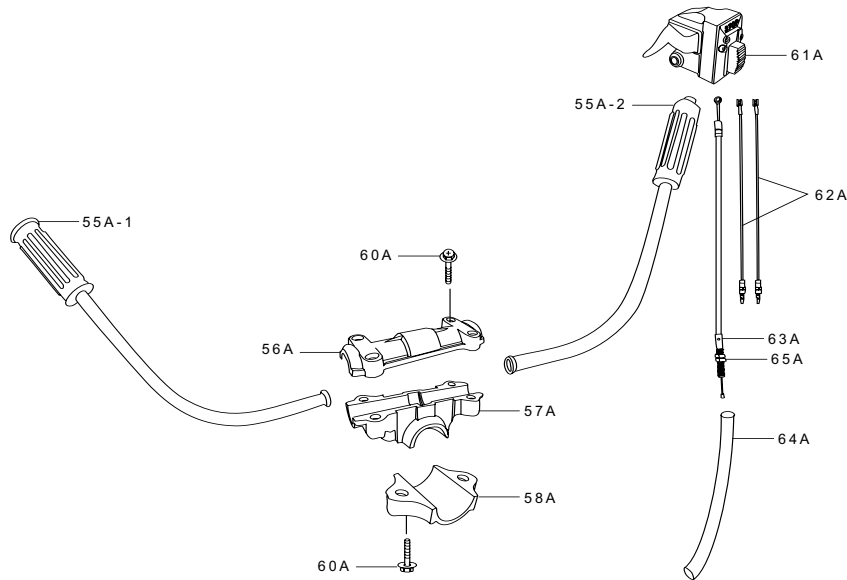

KPW3420X

TH034D-AF70

BICYCLE HANDLE KIT

THROTTLE LEVER - BICYCLE HANDLE

REF NO	PART NO	DESCRIPTION	QTY	NOTES
055A-1	PW32031A	HANDLE W/GRIP	1	
055A-2	PW34063	HANDLE-R W/GRIP	1	
056A	PW32033	HOLDER-HANDLE #1	1	
057A	PW32034	HOLDER-HANDLE #2	1	
058A	PW32035	HOLDER-HANDLE #3	1	
060A	B06X25W	BOLT W/WASHERS 6X25	6	
061A	PW34067	THROTTLE LEVER ASSY	1	
062A	PW34064	WIRE-LEAD 1MM	2	
063A	KT17072	CABLE-THROTTLE	1	
064A	PW34066	COVER-LEAD WIRE	1	
065A	312B0600	NUT 6MM	1	

REF NO	PART NO	DESCRIPTION	QTY	NOTES
	PW34067	THROTTLE LEVER ASSY	1	
001	PW34067-01	BODY	1	
002	PW34067-02	LEVER	1	
003	PW24015-13	SPRING-RETURN	1	
004	PW24015-03	COVER	1	
005	PW24015-02	SWITCH	1	
006	PW24015-04	SPRING	1	
007	PW24015-05	SCREW	1	
008	PW34067-03	PLATE-GROUND R	1	
009	PW34067-04	PLATE-GROUND L	1	
010	PW24015-10	SHAFT	1	
011	PW24015-12	STOPPER	1	
012	PW24015-11	SPRING	1	
013	PW24015-14	E-RING	1	
014	S05X25	SCREW 5X25	1	
015	PW24015-16	NUT-NYLON	1	
016	PW24015-05	SCREW	2