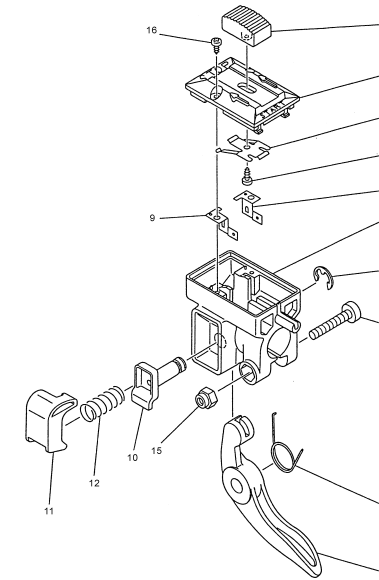

KPW3420X

TH034D-AF70

THROTTLE LEVER

REF NO	PART NO	DESCRIPTION	QTY	NOTES
	PW33050A	THROTTLE LEVER ASSY	1	
01A	PW33051-01A	BODY-UPPER	1	
01B	PW33051-01B	BODY-LOWER	1	
02	PW24015-02	SWITCH	1	
03	PW24015-03	COVER	1	
04	PW24015-04	SPRING	1	
05	PW24015-05	SCREW	1	
06	PW24015-06	PLATE-GROUND R	1	
07	PW24015-07	PLATE-GROUND L	1	
08	PW24015-05	SCREW	2	
09	PW24015-09	LEVER	1	
10	PW24015-10	SHAFT	1	
11	PW24015-11	SPRING	1	
12	PW24015-12	STOPPER	1	
13	PW24015-13	SPRING-RETURN	1	
14	PW24015-14	E-RING	1	
15A	220B0520	SCREW 5X20	2	
16A	311B0500	NUT 5MM	2	

KPW3420X

TH034D-AF70

THIS PAGE INTENTIONALLY LEFT BLANK

KPW3420X

TH034D-AF70

BICYCLE HANDLE KIT

THROTTLE LEVER - BICYCLE HANDLE

REF NO	PART NO	DESCRIPTION	QTY	NOTES
055A-1	PW32031A	HANDLE W/GRIP	1	
055A-2	PW34063	HANDLE-R W/GRIP	1	
056A	PW32033	HOLDER-HANDLE #1	1	
057A	PW32034	HOLDER-HANDLE #2	1	
058A	PW32035	HOLDER-HANDLE #3	1	
060A	B06X25W	BOLT W/WASHERS 6X25	6	
061A	PW34067	THROTTLE LEVER ASSY	1	
062A	PW34064	WIRE-LEAD 1MM	2	
063A	KT17072	CABLE-THROTTLE	1	
064A	PW34066	COVER-LEAD WIRE	1	
065A	312B0600	NUT 6MM	1	

REF NO	PART NO	DESCRIPTION	QTY	NOTES
	PW34067	THROTTLE LEVER ASSY	1	
001	PW34067-01	BODY	1	
002	PW34067-02	LEVER	1	
003	PW24015-13	SPRING-RETURN	1	
004	PW24015-03	COVER	1	
005	PW24015-02	SWITCH	1	
006	PW24015-04	SPRING	1	
007	PW24015-05	SCREW	1	
008	PW34067-03	PLATE-GROUND R	1	
009	PW34067-04	PLATE-GROUND L	1	
010	PW24015-10	SHAFT	1	
011	PW24015-12	STOPPER	1	
012	PW24015-11	SPRING	1	
013	PW24015-14	E-RING	1	
014	S05X25	SCREW 5X25	1	
015	PW24015-16	NUT-NYLON	1	
016	PW24015-05	SCREW	2	