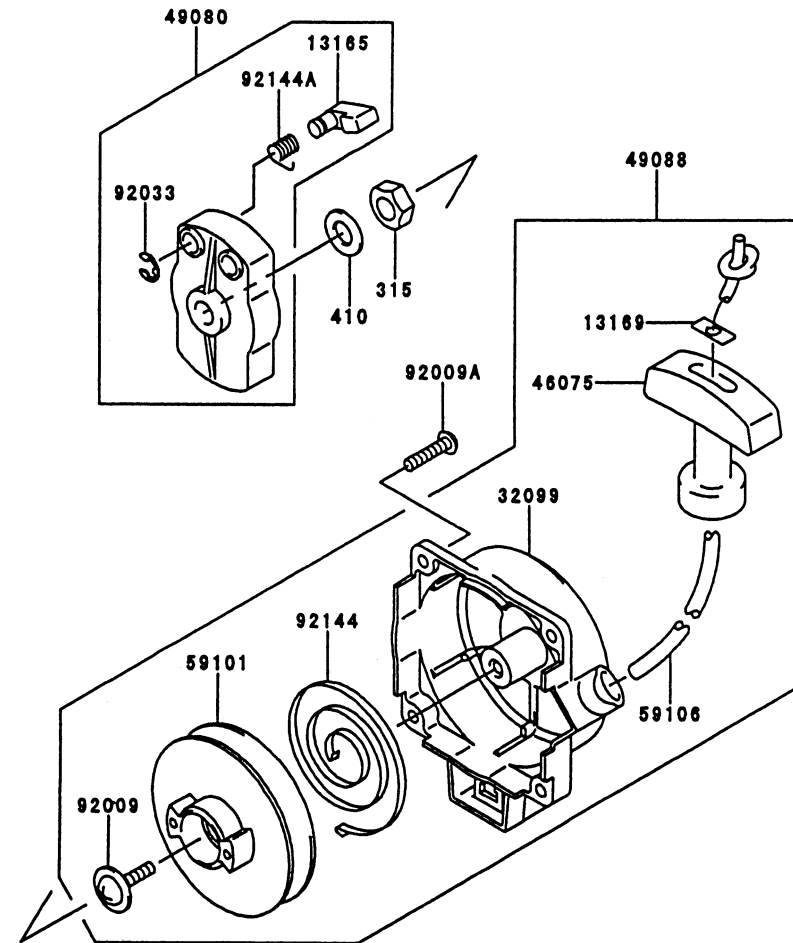

TH034D-AF70

PTO EQUIPMENT

REF NO	PART NO	DESCRIPTION	QTY	NOTES
13081	TH34037	CLUTCH ASSY	1	
49049	KT17078	SHOE-CLUTCH	2	
92022	TG34028	WASHER	2	
92043	TH34038	PIN-CLUTCH	2	
92144	TG34029	SPRING-CLUTCH	1	
92200	TH34039	WASHER-SPRING	2	

KPW3420X

TH034D-AF70

STARTER

REF NO	PART NO	DESCRIPTION	QTY	NOTES
13165	TG28015	PAWL	1	
13169	TD18080-07	PLATE	1	
315	311B0800	NUT 8MM	1	
32099	TH34032	CASE-RECOIL	1	
410	410B0800	WASHER 8MM	1	
46075	TH34033	GRIP-RECOIL	1	
49080	TG25057-03	PULLEY-STARTING	1	
49088	TH34034	RECOIL ASSY	1	
59101	TH34035	REEL-RECOIL	1	
59106	TH34036	ROPE	1	
92009	TG25128X	SCREW-TAPPING	1	
92009A	TF22017	SCREW	4	
92033	TD18084	RING-SNAP	1	
92144	TF22080-07	SPRING-RECOIL	1	
92144A	TG25057-10	SPRING	1	