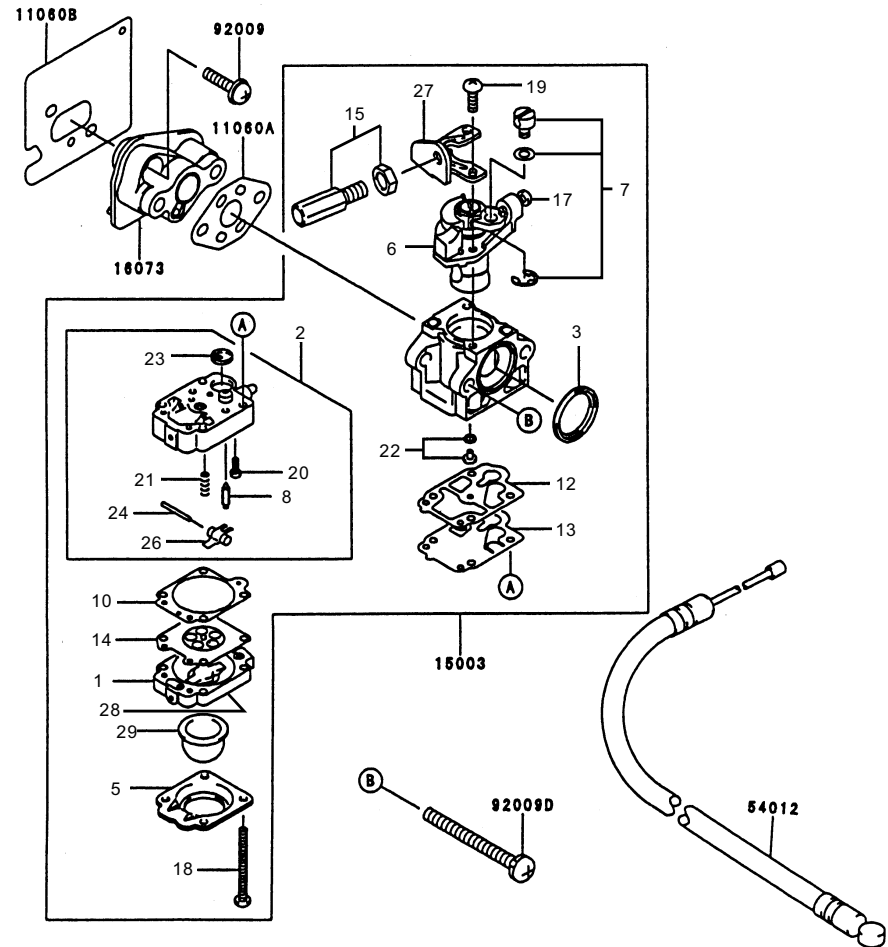

2051 Saturn Street
Monterey Park, CA 91755
323.728.7266
323.728.5304 Fax
<http://www.tmcpower.com>

PARTS CATALOG

KPW3420X & KPW3420X-50 LINE TRIMMER/WEEDEDER & BRUSH CUTTER

ENGINE REFERENCE:

TH034D-AF70
CARB TIER I

KPW3420X

TH034D-AF70

CARBURETOR/CONTROL

REF NO	PART NO	DESCRIPTION	QTY	NOTES
001	TF22C01	BODY ASSY-AIR PURGE	1	
002	TF22C02	BODY ASSY-PUMP	1	
003	TF22C03	RING-PACKING	1	
005	TF22C05	COVER-PRIMER PUMP	1	
006	TH26C06X	VALVE ASSY-THROTTLE	1	
007	TF22C07	SWIVEL ASSY	1	
008	TF22C08	VALVE-INLET NEEDLE	1	
010	TF22C10	GASKET-METERING DIAPHRAGM	1	
012	TF22C12	GASKET-PUMP	1	
013	TF22C13	DIAPHRAGM-PUMP	1	
014	TF22C14	DIAPHRAGM ASSY-METERING	1	
015	TH26C15	SCREW & NUT KIT	1	
017	TF22C17	SCREW-IDLE ADJUST	1	
018	TF22C18	SCREW-COVER	4	
019	TF22C19	SCREW-COLLAR THROTTLE	2	
020	TF22C20	SCREW-METERING LEVER PIN	1	
021	TF22C21	SPRING-METERING LEVER	1	
022	TH26C22X	JET-MAIN KIT	1	
023	TF22C23	SCREEN-FUEL INLET	1	
024	TF22C24	PIN-METERING LEVER	1	
026	TF22C26	LEVER-METERING	1	
027	TF22C27	BRACKET-CABLE	1	
028	TF22C28	VALVE-CHECK	1	
029	TF22C29	PRIMER-BULB	1	
11060A	TH26004	GASKET-CARBURETOR	1	
11060B	TH34014	GASKET-CARBURETOR	1	
15003	TH34C00-X	CARBURETOR ASSY	1	
16073	TH34017	INSULATOR	1	
54012	TG28017	CABLE-THROTTLE	1	
92009	TG25027-07	SCREW 5X20	2	
92009D	TH34018	SCREW 5X52	2	
CRK	TF22XW-CRK	CARBURETOR KIT	1	
GDK	TF22-GDK	GASKET/DIAPHRAGM KIT	1	

REF NO	PART NO	DESCRIPTION	QTY	NOTES
	PW34067	THROTTLE LEVER ASSY	1	
001	PW34067-01	BODY	1	
002	PW34067-02	LEVER	1	
003	PW24015-13	SPRING-RETURN	1	
004	PW24015-03	COVER	1	
005	PW24015-02	SWITCH	1	
006	PW24015-04	SPRING	1	
007	PW24015-05	SCREW	1	
008	PW34067-03	PLATE-GROUND R	1	
009	PW34067-04	PLATE-GROUND L	1	
010	PW24015-10	SHAFT	1	
011	PW24015-12	STOPPER	1	
012	PW24015-11	SPRING	1	
013	PW24015-14	E-RING	1	
014	S05X25	SCREW 5X25	1	
015	PW24015-16	NUT-NYLON	1	
016	PW24015-05	SCREW	2	