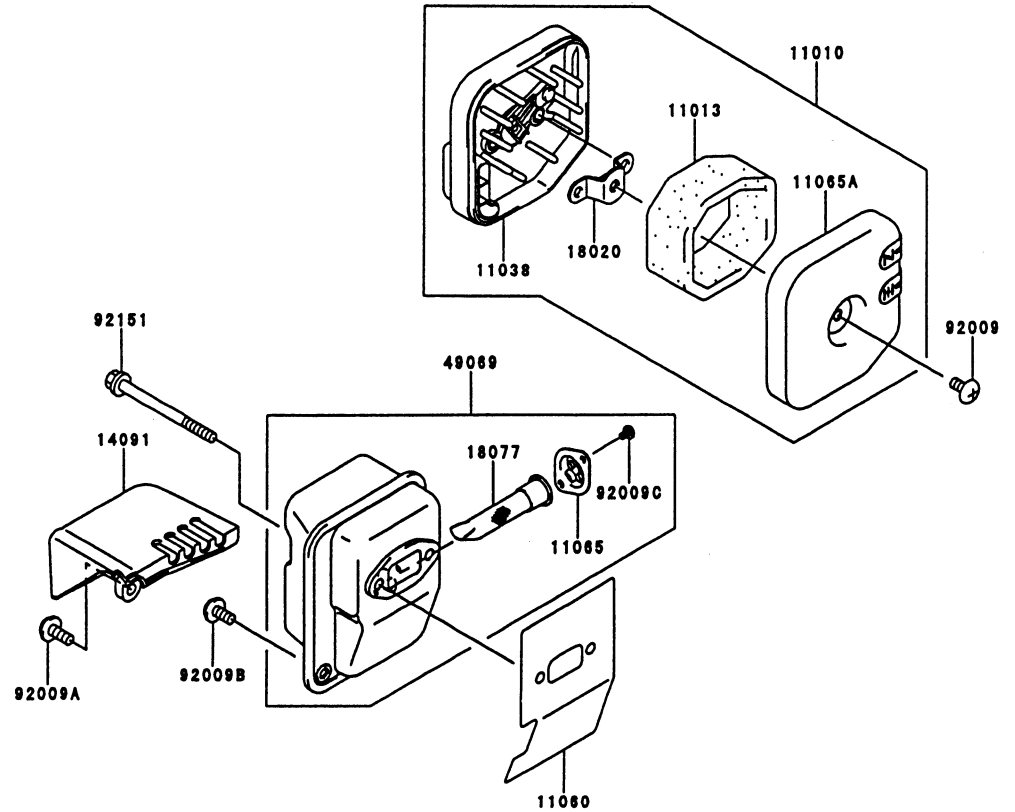

2051 Saturn Street
Monterey Park, CA 91755
323.728.7266
323.728.5304 Fax
<http://www.tmcpower.com>

PARTS CATALOG

KPW3420X & KPW3420X-50 LINE TRIMMER/WEEDEDER & BRUSH CUTTER

ENGINE REFERENCE:

TH034D-AF70
CARB TIER I

KPW3420X

TH034D-AF70

CARBURETOR/CONTROL

REF NO	PART NO	DESCRIPTION	QTY	NOTES
001	TF22C01	BODY ASSY-AIR PURGE	1	
002	TF22C02	BODY ASSY-PUMP	1	
003	TF22C03	RING-PACKING	1	
005	TF22C05	COVER-PRIMER PUMP	1	
006	TH26C06X	VALVE ASSY-THROTTLE	1	
007	TF22C07	SWIVEL ASSY	1	
008	TF22C08	VALVE-INLET NEEDLE	1	
010	TF22C10	GASKET-METERING DIAPHRAGM	1	
012	TF22C12	GASKET-PUMP	1	
013	TF22C13	DIAPHRAGM-PUMP	1	
014	TF22C14	DIAPHRAGM ASSY-METERING	1	
015	TH26C15	SCREW & NUT KIT	1	
017	TF22C17	SCREW-IDLE ADJUST	1	
018	TF22C18	SCREW-COVER	4	
019	TF22C19	SCREW-COLLAR THROTTLE	2	
020	TF22C20	SCREW-METERING LEVER PIN	1	
021	TF22C21	SPRING-METERING LEVER	1	
022	TH26C22X	JET-MAIN KIT	1	
023	TF22C23	SCREEN-FUEL INLET	1	
024	TF22C24	PIN-METERING LEVER	1	
026	TF22C26	LEVER-METERING	1	
027	TF22C27	BRACKET-CABLE	1	
028	TF22C28	VALVE-CHECK	1	
029	TF22C29	PRIMER-BULB	1	
11060A	TH26004	GASKET-CARBURETOR	1	
11060B	TH34014	GASKET-CARBURETOR	1	
15003	TH34C00-X	CARBURETOR ASSY	1	
16073	TH34017	INSULATOR	1	
54012	TG28017	CABLE-THROTTLE	1	
92009	TG25027-07	SCREW 5X20	2	
92009D	TH34018	SCREW 5X52	2	
CRK	TF22XW-CRK	CARBURETOR KIT	1	
GDK	TF22-GDK	GASKET/DIAPHRAGM KIT	1	