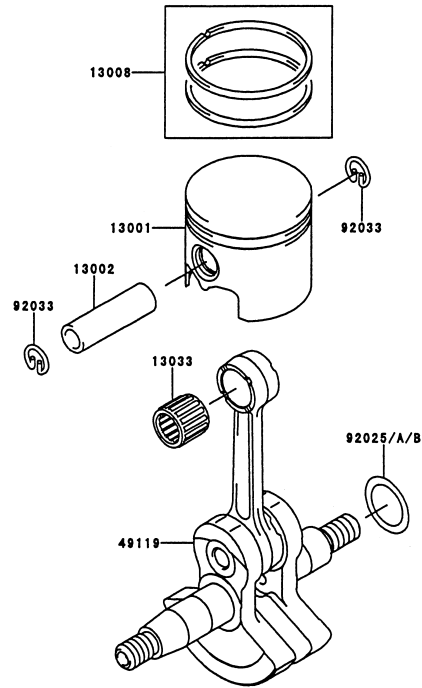

KPW3420X

PISTON/CRANKSHAFT

REF NO	PART NO	DESCRIPTION	QTY	NOTES
13001	TH34007	PISTON-ENGINE	1	
13002	KT17008	PIN-PISTON	1	
13008	TD33026	PISTON RING SET	1	
13033	KT17068	BEARING-NEEDLE	1	
49119	TH34008	CRANKSHAFT ASSY	1	
92025/A/B	KT12024	SHIM A/B/C/D	A/R	
92033	TD33028	RING-SNAP	2