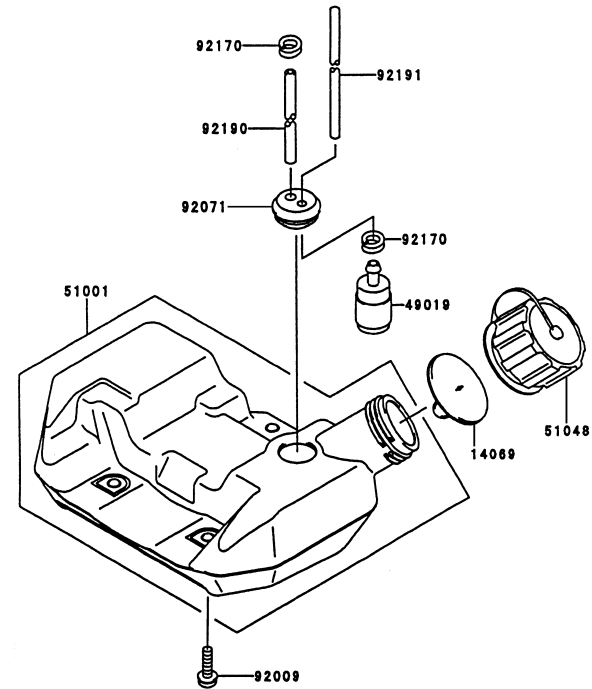

KPW3420X

TH034D-AF70

CARBURETOR/CONTROL

REF NO	PART NO	DESCRIPTION	QTY	NOTES
001	TF22C01	BODY ASSY-AIR PURGE	1	
002	TF22C02	BODY ASSY-PUMP	1	
003	TF22C03	RING-PACKING	1	
005	TF22C05	COVER-PRIMER PUMP	1	
006	TH26C06X	VALVE ASSY-THROTTLE	1	
007	TF22C07	SWIVEL ASSY	1	
008	TF22C08	VALVE-INLET NEEDLE	1	
010	TF22C10	GASKET-METERING DIAPHRAGM	1	
012	TF22C12	GASKET-PUMP	1	
013	TF22C13	DIAPHRAGM-PUMP	1	
014	TF22C14	DIAPHRAGM ASSY-METERING	1	
015	TH26C15	SCREW & NUT KIT	1	
017	TF22C17	SCREW-IDLE ADJUST	1	
018	TF22C18	SCREW-COVER	4	
019	TF22C19	SCREW-COLLAR THROTTLE	2	
020	TF22C20	SCREW-METERING LEVER PIN	1	
021	TF22C21	SPRING-METERING LEVER	1	
022	TH26C22X	JET-MAIN KIT	1	
023	TF22C23	SCREEN-FUEL INLET	1	
024	TF22C24	PIN-METERING LEVER	1	
026	TF22C26	LEVER-METERING	1	
027	TF22C27	BRACKET-CABLE	1	
028	TF22C28	VALVE-CHECK	1	
029	TF22C29	PRIMER-BULB	1	
11060A	TH26004	GASKET-CARBURETOR	1	
11060B	TH34014	GASKET-CARBURETOR	1	
15003	TH34C00-X	CARBURETOR ASSY	1	
16073	TH34017	INSULATOR	1	
54012	TG28017	CABLE-THROTTLE	1	
92009	TG25027-07	SCREW 5X20	2	
92009D	TH34018	SCREW 5X52	2	
CRK	TF22XW-CRK	CARBURETOR KIT	1	
GDK	TF22-GDK	GASKET/DIAPHRAGM KIT	1	

TH034D-AF70

CYLINDER/CRANKCASE

REF NO	PART NO	DESCRIPTION	QTY	NOTES
11005	TH34001	CYLINDER-ENGINE	1	
11060	TH34002	GASKET-CYLINDER	1	
14002	TH34003	CRANKCASE	1	
14002A	TH34004	CRANKCASE	1	
34001	TH34005	STAND	1	
92002	TH34006	BOLT	4	
92009	TD24030	SCREW 5X30	3	
92043	TF22006	PIN	2	
92045	BB6201	BEARING-BALL 6201	2	
92049	TA22025	SEAL-OIL	2	

KPW3420X

TH034D-AF70

ELECTRICAL EQUIPMENT

REF NO	PART NO	DESCRIPTION	QTY	NOTES
16073	TH23015	INSULATOR	2	
21050	TH34012	FLYWHEEL	1	
21130/21169	KT12048	PLUG CAP ASSY	1	
21171	TH34013	COIL ASSY-IGNITION	1	
26011	TD18089	WIRE-LEAD	1	
26011A	TH23018	WIRE-LEAD L-230	1	
315	315B0800	NUT 8MM	1	
410	410B0800	WASHER 8MM	1	
461	461F0800	WASHER-SPRING 8MM	1	
510	KT12025	KEY	1	
92002	TF22071	BOLT	2	
92070	BPMR6A	SPARK PLUG-NGK	1	
92170	TG25113	CLAMP	1	