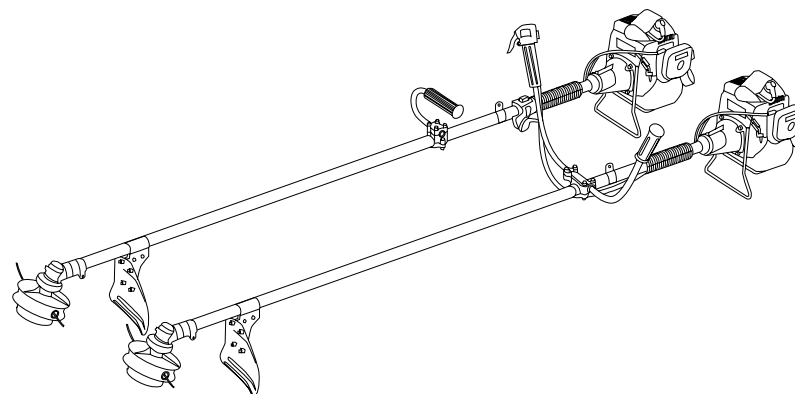

2051 Saturn Street
Monterey Park, CA 91755
323.728.7266
323.728.5304 Fax
<http://www.tmcpower.com>

PARTS CATALOG

KPW3420X & KPW3420X-50 LINE TRIMMER/WEEDEDER & BRUSH CUTTER

ENGINE REFERENCE:

TH034D-AF70
CARB TIER I