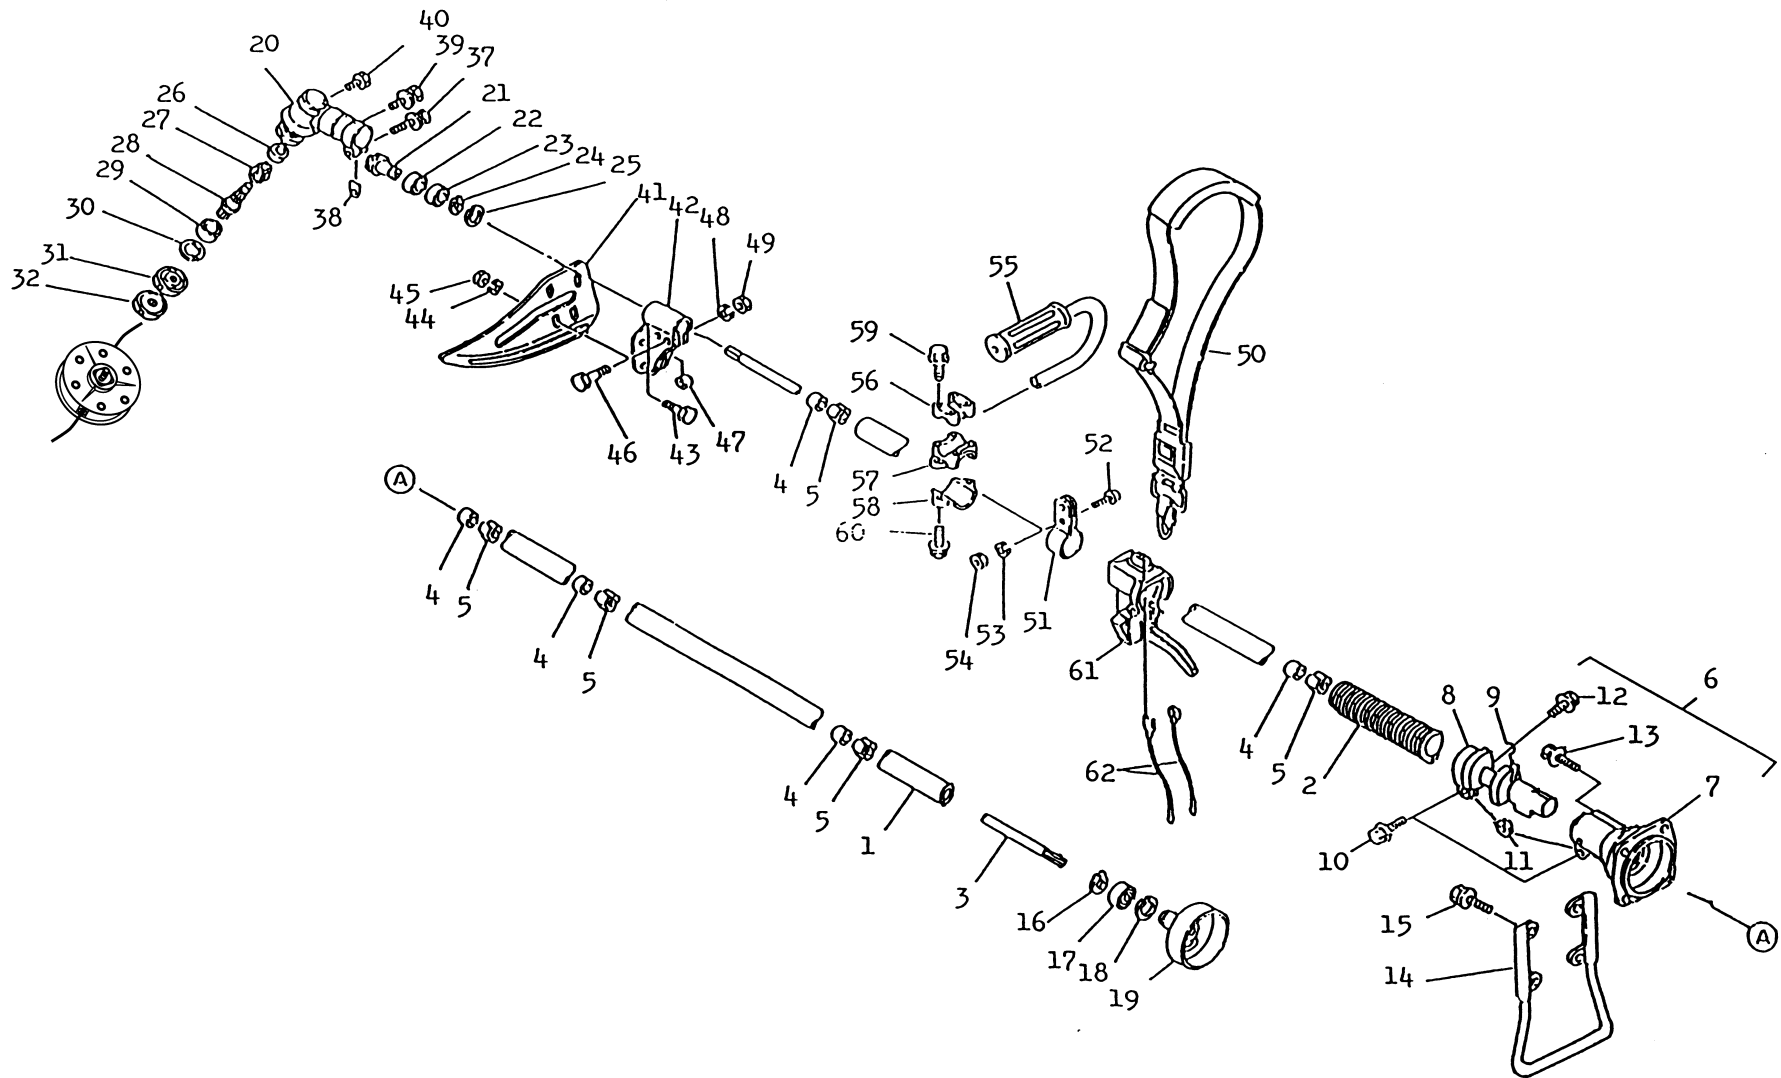

KPW3420X

TH034D-AF70

BODY

KPW3420X

TH034D-AF70

BODY

REF NO	PART NO	DESCRIPTION	QTY	NOTES
01	PW34001A	HOUSING-DRIVE W/METAL	1	
02	PW23016A	GRIP-DRIVE HOUSING	1	
03	PW34003	SHAFT-DRIVE	1	
04	PW23013	METAL-DRIVE	5	
05	PW23014	CUSHION-DRIVE	5	
06	PW34006	CLUTCH CASE ASSY	1	
07	PW34007	CASE-CLUTCH	1	
08	PW34008	INNER CASE	1	
09	PW34009	CUSHION-RUBBER	1	
10	B06X30W	BOLT W/WASHERS 6X30	1	
11	PW34011	COLLAR	1	
12	B06X16W	BOLT W/WASHERS 6X16	1	
13	PW34013	BOLT-STOPPER 5X14	1	
14	PW34014	STAND	1	
15	B06X25W	BOLT W/WASHERS 6X25	4	
16	PW34016	RING-SNAP	1	
17	PW34017	BEARING (6203-2RU)	1	
18	PW34018	RING-SNAP #40	1	
19	PW34019	DRUM-CLUTCH	1	
20	PW34020	CASE-GEAR	1	
20A	PW34069	GEAR CASE ASSY	1	
21	PW34021	PINION	1	
22	PW24040	BEARING (6900)	1	
23	PW25046	BEARING (6900Z)	1	
24	PW24043	RING-SNAP #10	1	
25	PW25048	RING-SNAP #22	1	
26	PW34026	BEARING (NSK629)	1	
27	PW34027	GEAR	1	
28	PW34028	CUTTER SHAFT	1	
29	PW24011	BEARING (6201-2RU)	1	

BODY

REF NO	PART NO	DESCRIPTION	QTY	NOTES
30	PW24012	RING-SNAP #32	1	
31	PW34031	FIXER-BLADE UPPER	1	
32	PW34032	FIXER-BLADE LOWER	1	
37	B06X30	BOLT 6X30	1	
38	PW34038	PLATE	1	
39	S05X10W	SCREW W/WASHER 5X10	1	
40	PW25060	BOLT 8X8	1	
41	PW23062-02	COVER-GUARD	1	
41-49	PW23062	SAFETY GUARD ASSY	1	
42	PW23062-01	HOLDER-GUARD	1	
43	B06X12	BOLT 6X12	4	
44	SW006	WASHER-SPRING 6MM	4	
45	HN006	NUT 6MM	4	
46	B06X25	BOLT 6X25	2	
47	PW23062-04	COLLAR-GUARD	2	
48	SW006	WASHER-SPRING 6MM	2	
49	HN006	NUT 6MM	2	
50	PW23070	STRAP-SHOULDER	1	
51	PW23017	SUPPORT-STRAP	1	
52	232B0512	SCREW 5X12	1	
53	SW005	WASHER-SPRING 5MM	1	
54	311B0500	NUT 5MM	1	
55	PW23022	U HANDLE W/GRIP	1	
56	PW23023	STAY A	1	
57	PW23024	STAY B	1	
58	PW23025	STAY C	1	
59	B05X25W	BOLT W/WASHERS 5X25	4	
60	B06X25W	BOLT W/WASHERS 6X25	2	
61	PW33050A	THROTTLE LEVER ASSY	1	
62	PW24016	WIRE-LEAD	1