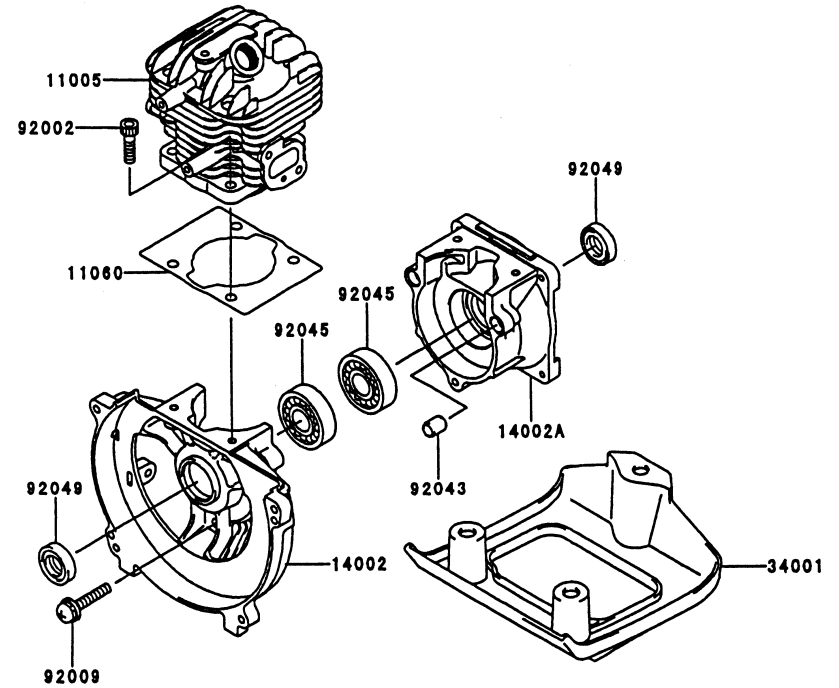

CYLINDER/CRANKCASE

REF NO	PART NO	DESCRIPTION	QTY	NOTES
11005	TH34001	CYLINDER-ENGINE	1	
11060	TH34002	GASKET-CYLINDER	1	
14002	TH34003	CRANKCASE	1	
14002A	TH34004	CRANKCASE	1	
34001	TH34005	STAND	1	
92002	TH34006	BOLT	4	
92009	TD24030	SCREW 5X30	3	
92043	TF22006	PIN	2	
92045	BB6201	BEARING-BALL 6201	2	
92049	TA22025	SEAL-OIL	2