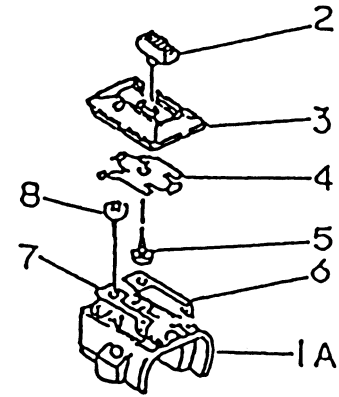

KPW3420X

TH034D-AF70

STARTER

REF NO	PART NO	DESCRIPTION	QTY	NOTES
13165	TG28015	PAWL	1	
13169	TD18080-07	PLATE	1	
315	311B0800	NUT 8MM	1	
32099	TH34032	CASE-RECOIL	1	
410	410B0800	WASHER 8MM	1	
46075	TH34033	GRIP-RECOIL	1	
49080	TG25057-03	PULLEY-STARTING	1	
49088	TH34034	RECOIL ASSY	1	
59101	TH34035	REEL-RECOIL	1	
59106	TH34036	ROPE	1	
92009	TG25128X	SCREW-TAPPING	1	
92009A	TF22017	SCREW	4	
92033	TD18084	RING-SNAP	1	
92144	TF22080-07	SPRING-RECOIL	1	
92144A	TG25057-10	SPRING	1	

KPW3420X

TH034D-AF70

THROTTLE LEVER

REF NO	PART NO	DESCRIPTION	QTY	NOTES
	PW33050A	THROTTLE LEVER ASSY	1	
01A	PW33051-01A	BODY-UPPER	1	
01B	PW33051-01B	BODY-LOWER	1	
02	PW24015-02	SWITCH	1	
03	PW24015-03	COVER	1	
04	PW24015-04	SPRING	1	
05	PW24015-05	SCREW	1	
06	PW24015-06	PLATE-GROUND R	1	
07	PW24015-07	PLATE-GROUND L	1	
08	PW24015-05	SCREW	2	
09	PW24015-09	LEVER	1	
10	PW24015-10	SHAFT	1	
11	PW24015-11	SPRING	1	
12	PW24015-12	STOPPER	1	
13	PW24015-13	SPRING-RETURN	1	
14	PW24015-14	E-RING	1	
15A	220B0520	SCREW 5X20	2	
16A	311B0500	NUT 5MM	2	