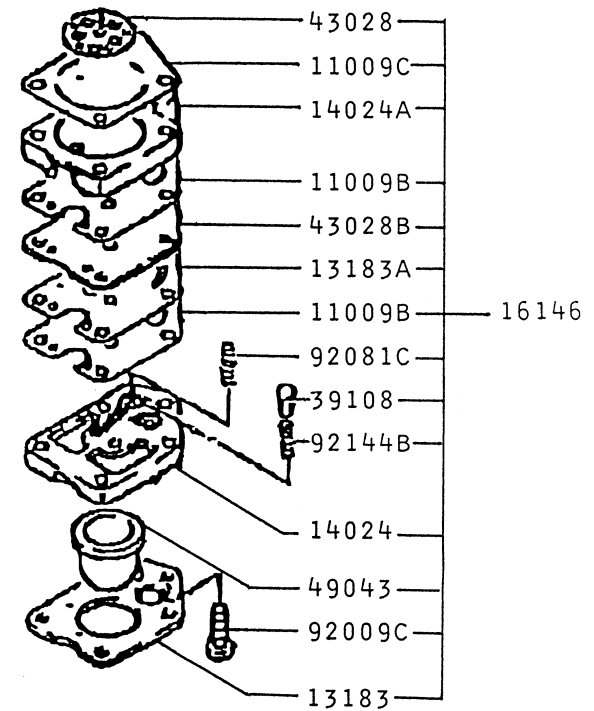

2051 Saturn Street
Monterey Park, CA 91755
323.728.7266
323.728.5304 Fax
<http://www.tmcpower.com>

PARTS CATALOG

KPW3410/KPW3410-50 LINE TRIMMER/BRUSH CUTTER

ENGINE REFERENCE:

TG033D-DF70 (TK CARBURETOR)

KPW3410/KPW3410-50

TG033D-DF70

CARBURETOR (TK)

CARBURETOR (COVER ASSY)

KPW3410/KPW3410-50

TG033D-DF70

CARBURETOR

REF NO	PART NO	DESCRIPTION	QTY	NOTES
11009	TG28010-1	GASKET	1	
11009B	TD24035-18	GASKET	1	
11012	TF22085-02	CAP	1	
11012A	TD18033-04	CAP	1	
11060	TF22085-01	GASKET	1	
1109A	TG28010-2	GASKET-CARBURETOR	1	
13183	TF22085-04	PLATE	1	
14020	KT12C07	RETAINER-SPRING	1	
14025	TD33052-20	COVER-PUMP	1	
15003	TG34031	CARBURETOR ASSY	1	
16002	KT12C01	ADJUSTER-CABLE	1	
16009	TG34032	NEEDLE-JET #A099	1	
16021	KT17043-15	SCREW-SLOW ADJUST	1	
16025	TD24035-03	VALVE-THROTTLE	1	
16030	TG25117	VALVE-FLOAT	1	
16055	TD24035-16	LEVER	1	
16073	TG28010-6	INSULATOR	1	
16146	TF22085-10	COVER ASSY	1	
234	234B0550	SCREW 5X50	2	
43028	TF22085-11	DIAPHRAGM	1	
43028A	TD33052-19	DIAPHRAGM-PUMP	1	
92009	TD33052-07	SCREW-ADJUST	1	
92009A	TD33052-15	SCREW	1	
92009B	TD33052-22	SCREW 3X10	4	
92009C	TG25027-07	SCREW 5X20	2	
92009D	TF22085-12	SCREW	4	
92009E	TF22085-13	SCREW	1	
92015	TD18039	NUT 5MM	2	
92015A	KT12C39	NUT-CHOKE	1	
92033	KT12C08	E-RING	1	
92043	TD33052-14	PIN-FLOAT	1	
92055	TD33052-08	O-RING	1	
92081	TD33052-09	SPRING	1	
92081A	KT17043-13	SPRING-THROTTLE	1	
92081B	KT12C12	SPRING	1	
92081C	TG34033	SPRING	1	
92081D	TA22031-29	SPRING	1	
CRK	TG33CRK-TK	CARBURETOR KIT (KPW3410)		

CARBURETOR (COVER ASSY)

REF NO	PART NO	DESCRIPTION	QTY	NOTES
11009B	TF22085-17	GASKET	2	
11009C	TF22085-01	GASKET	1	NOT PART OF ASSY
13183	TF22085-18	PLATE	1	
13183A	TF22085-23	DIAPHRAGM	1	
14024	TF22085-20	COVER	1	
14024A	TF22085-21	COVER	1	
16146	TF22085-10	COVER ASSY	1	
39108	TF22085-22	RETAINER-SPRING	1	
43028	TF22085-11	DIAPHRAGM	1	NOT PART OF ASSY
43028B	TF22085-19	PLATE	1	
49043	TG25119	PUMP-PRIMING	1	
92009C	TF22085-24	SCREW-ADJUST	1	
92081C	TA22031-29	SPRING	1	
92144B	TF22085-25	SPRING	1	