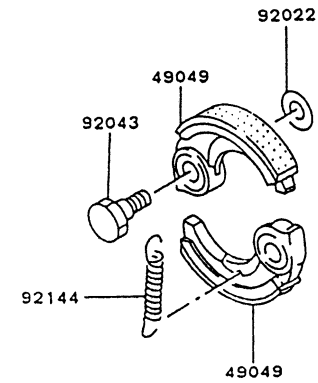

ELECTRICAL EQUIPMENT

REF NO	PART NO	DESCRIPTION	QTY	NOTES
21050	TG34012	FLYWHEEL	1	
21119	TG25018	IGNITER	1	
21130/21169	KT12048	PLUG CAP ASSY	1	
21171	TG34013	COIL-IGNITION	1	
233	233B0408	SCREW 4X8	1	
26011	TD18089	WIRE-LEAD	1	
315	315B0800	NUT 8MM	1	
410	410B0800	WASHER 8MM	1	
461	461F0800	WASHER-SPRING 8MM	1	
49006	TG25020	BOOT	1	
510	KT12025	KEY	1	
92037	TG25021	CLAMP	1	
92059	TG25022	TUBE	1	
92070	BM6A	SPARK PLUG-NGK	1	
92071	TG25023	GROMMET	1	
92071A	TG25024	GROMMET	1	
92150	TG34014	BOLT 5X20	2	

KPW3410/KPW3410-50

TG033D-DF70

PISTON/CRANKSHAFT

REF NO	PART NO	DESCRIPTION	QTY	NOTES
13001	TG34008	PISTON	1	
13002	KT17008	PIN-PISTON	1	
13008	TD33026	PISTON RING SET	1	
49119	TG34009	CRANKSHAFT ASSY	1	
92025	KT12024	SHIM A/B/C/D	A/R	
92033	TD33028	RING-SNAP	2	
92046	KT17068	BEARING-NEEDLE	1	

REV 050913

PTO EQUIPMENT

REF NO	PART NO	DESCRIPTION	QTY	NOTES
13081	TG34030	CLUTCH ASSY	1	
49049	KT17078	SHOE-CLUTCH	2	
92022	TG34028	WASHER	2	
92043	KT17074	PIN-CLUTCH	2	
92144	TG34029	SPRING-CLUTCH	1	

BODY

REF NO	PART NO	DESCRIPTION	QTY	NOTES
32	PW34032	FIXER-BLADE LOWER	1	
33	PW25056	BOWL	1	
34	PW24056	BOLT	1	
35	410B0800	WASHER 8MM	1	
36	PW23057	WASHER-TOOTHED 8MM	1	
37	B06X30	BOLT 6X30	1	
38	PW34038	PLATE	1	
39	S05X10W	SCREW W/WASHER 5X10	1	
40	PW25060	BOLT 8X8	1	
41	PW23062-02	COVER-GUARD	1	
41-49	PW23062	SAFETY GUARD ASSY	1	
42	PW23062-01	HOLDER-GUARD	1	
43	B06X12	BOLT 6X12	4	
44	SW006	WASHER-SPRING 6MM	4	
45	HN006	NUT 6MM	4	
46	B06X25	BOLT 6X25	2	
47	PW23062-04	COLLAR-GUARD	2	
48	SW006	WASHER-SPRING 6MM	2	
49	HN006	NUT 6MM	2	
50	PW23070	STRAP-SHOULDER	1	
51	PW23017	SUPPORT-STRAP	1	
52	232B0512	SCREW 5X12	1	
53	SW005	WASHER-SPRING 5MM	1	
54	311B0500	NUT 5MM	1	
55	PW23022	U HANDLE W/GRIP	1	
56	PW23023	STAY A	1	
57	PW23024	STAY B	1	
58	PW23025	STAY C	1	
59	B05X25W	BOLT W/WASHERS 5X25	1	
60	B06X25W	BOLT W/WASHERS 6X25	2	
61	PW33050A	THROTTLE LEVER ASSY	1	
62	PW24016	WIRE-LEAD	1	