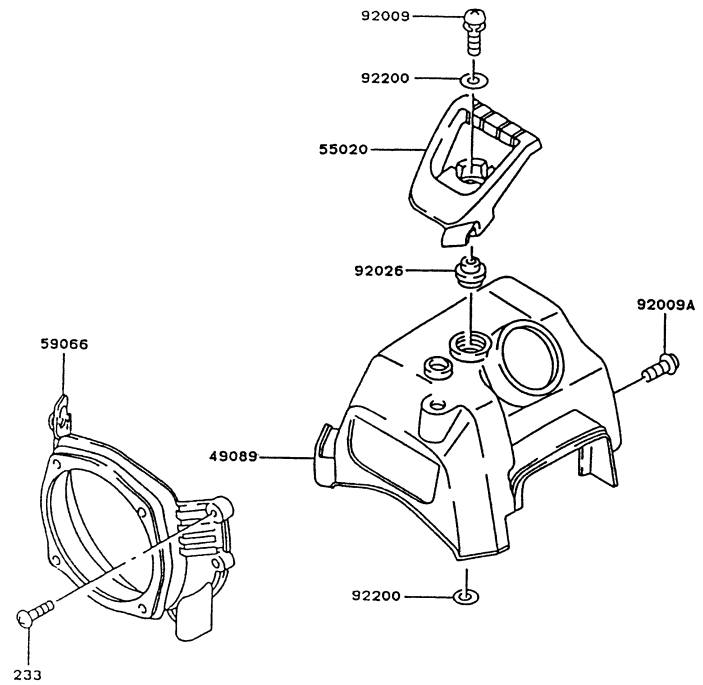

CARBURETOR (COVER ASSY)

REF NO	PART NO	DESCRIPTION	QTY	NOTES
11009B	TF22085-17	GASKET	2	
11009C	TF22085-01	GASKET	1	NOT PART OF ASSY
13183	TF22085-18	PLATE	1	
13183A	TF22085-23	DIAPHRAGM	1	
14024	TF22085-20	COVER	1	
14024A	TF22085-21	COVER	1	
16146	TF22085-10	COVER ASSY	1	
39108	TF22085-22	RETAINER-SPRING	1	
43028	TF22085-11	DIAPHRAGM	1	NOT PART OF ASSY
43028B	TF22085-19	PLATE	1	
49043	TG25119	PUMP-PRIMING	1	
92009C	TF22085-24	SCREW-ADJUST	1	
92081C	TA22031-29	SPRING	1	
92144B	TF22085-25	SPRING	1	

KPW3410/KPW3410-50

TG033D-DF70

CONTROL EQUIPMENT

REF NO	PART NO	DESCRIPTION	QTY	NOTES
54012	TG28008	CABLE-THROTTLE	1	

COOLING EQUIPMENT

REF NO	PART NO	DESCRIPTION	QTY	NOTES
233	233B0518	SCREW 5X18	4	
49089	TG34010	SHROUD-ENGINE	1	
55020	TG25011	GUARD	1	
59066	TG34011	HOUSING-FAN	1	
92009	TG25013	SCREW 5X20	1	
92009A	TG25014	SCREW 5X10	1	
92026	TG25015	SPACER	1	
92200	TG25110	WASHER 5.5X23.8X2.0	2	

ELECTRICAL EQUIPMENT

REF NO	PART NO	DESCRIPTION	QTY	NOTES
21050	TG34012	FLYWHEEL	1	
21119	TG25018	IGNITER	1	
21130/21169	KT12048	PLUG CAP ASSY	1	
21171	TG34013	COIL-IGNITION	1	
233	233B0408	SCREW 4X8	1	
26011	TD18089	WIRE-LEAD	1	
315	315B0800	NUT 8MM	1	
410	410B0800	WASHER 8MM	1	
461	461F0800	WASHER-SPRING 8MM	1	
49006	TG25020	BOOT	1	
510	KT12025	KEY	1	
92037	TG25021	CLAMP	1	
92059	TG25022	TUBE	1	
92070	BM6A	SPARK PLUG-NGK	1	
92071	TG25023	GROMMET	1	
92071A	TG25024	GROMMET	1	
92150	TG34014	BOLT 5X20	2	