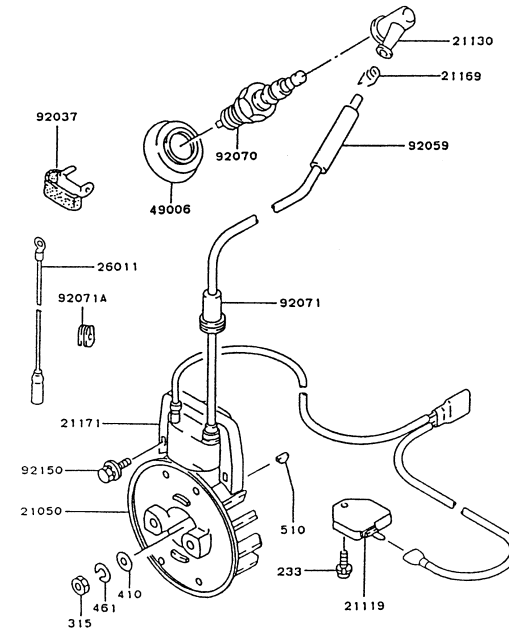

CARBURETOR (COVER ASSY)

REF NO	PART NO	DESCRIPTION	QTY	NOTES
11009B	TF22085-17	GASKET	2	
11009C	TF22085-01	GASKET	1	NOT PART OF ASSY
13183	TF22085-18	PLATE	1	
13183A	TF22085-23	DIAPHRAGM	1	
14024	TF22085-20	COVER	1	
14024A	TF22085-21	COVER	1	
16146	TF22085-10	COVER ASSY	1	
39108	TF22085-22	RETAINER-SPRING	1	
43028	TF22085-11	DIAPHRAGM	1	NOT PART OF ASSY
43028B	TF22085-19	PLATE	1	
49043	TG25119	PUMP-PRIMING	1	
92009C	TF22085-24	SCREW-ADJUST	1	
92081C	TA22031-29	SPRING	1	
92144B	TF22085-25	SPRING	1	

KPW3410/KPW3410-50

TG033D-DF70

CONTROL EQUIPMENT

REF NO	PART NO	DESCRIPTION	QTY	NOTES
54012	TG28008	CABLE-THROTTLE	1	

COOLING EQUIPMENT

REF NO	PART NO	DESCRIPTION	QTY	NOTES
233	233B0518	SCREW 5X18	4	
49089	TG34010	SHROUD-ENGINE	1	
55020	TG25011	GUARD	1	
59066	TG34011	HOUSING-FAN	1	
92009	TG25013	SCREW 5X20	1	
92009A	TG25014	SCREW 5X10	1	
92026	TG25015	SPACER	1	
92200	TG25110	WASHER 5.5X23.8X2.0	2	

ELECTRICAL EQUIPMENT

REF NO	PART NO	DESCRIPTION	QTY	NOTES
21050	TG34012	FLYWHEEL	1	
21119	TG25018	IGNITER	1	
21130/21169	KT12048	PLUG CAP ASSY	1	
21171	TG34013	COIL-IGNITION	1	
233	233B0408	SCREW 4X8	1	
26011	TD18089	WIRE-LEAD	1	
315	315B0800	NUT 8MM	1	
410	410B0800	WASHER 8MM	1	
461	461F0800	WASHER-SPRING 8MM	1	
49006	TG25020	BOOT	1	
510	KT12025	KEY	1	
92037	TG25021	CLAMP	1	
92059	TG25022	TUBE	1	
92070	BM6A	SPARK PLUG-NGK	1	
92071	TG25023	GROMMET	1	
92071A	TG25024	GROMMET	1	
92150	TG34014	BOLT 5X20	2	