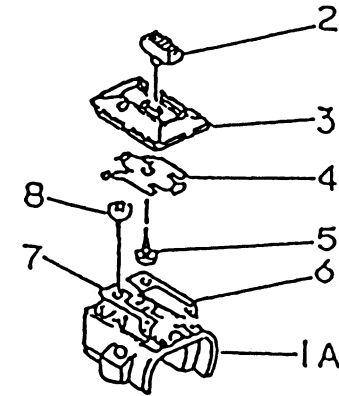

REV 050913

PTO EQUIPMENT

REF NO	PART NO	DESCRIPTION	QTY	NOTES
13081	TG34030	CLUTCH ASSY	1	
49049	KT17078	SHOE-CLUTCH	2	
92022	TG34028	WASHER	2	
92043	KT17074	PIN-CLUTCH	2	
92144	TG34029	SPRING-CLUTCH	1	

KPW3410/KPW3410-50

TG033D-DF70

STARTER

REF NO	PART NO	DESCRIPTION	QTY	NOTES
13070	TE56068-07	GUIDE-ROPE	1	
13165	TE56070	PAWL-RECOIL	1	
13169	TD18080-07	PLATE	1	
315	315B0800	NUT 8MM	1	
32099	TG25057-02	CASE-RECOIL	1	
410	410B0800	WASHER 8MM	1	
46075	TD33032-10	HANDLE	1	
49080	TG25057-03	PULLEY-STARTING	1	
49088	TG25057X	RECOIL ASSY	1	
59101	TG25057-04	REEL-RECOIL	1	
59106	TG25057-05	ROPE 3.5X850	1	
92009	TE56068-01	SCREW-SPECIAL	1	
92009A	TG25041	SCREW 5X15	2	
92009B	TG25057-07	SCREW	2	
92022	TG25057-08	WASHER	1	
92033	TD18084	RING-SNAP	1	
92144	TG25057-09	SPRING-RECOIL	1	
92144A	TG25057-10	SPRING	1	

KPW3410/KPW3410-50

TG033D-DF70

THROTTLE LEVER

REF NO	PART NO	DESCRIPTION	QTY	NOTES
	PW33050A	THROTTLE LEVER ASSY	1	
01A	PW33051-01A	BODY-UPPER	1	
01B	PW33051-01B	BODY-LOWER	1	
02	PW24015-02	SWITCH	1	
03	PW24015-03	COVER	1	
04	PW24015-04	SPRING	1	
05	PW24015-05	SCREW	1	
06	PW24015-06	PLATE-GROUND R	1	
07	PW24015-07	PLATE-GROUND L	1	
08	PW24015-05	SCREW	2	
09	PW24015-09	LEVER	1	
10	PW24015-10	SHAFT	1	
11	PW24015-11	SPRING	1	
12	PW24015-12	STOPPER	1	
13	PW24015-13	SPRING-RETURN	1	
14	PW24015-14	E-RING	1	
15A	220B0520	SCREW 5X20	2	
16A	311B0500	NUT 5MM	2	