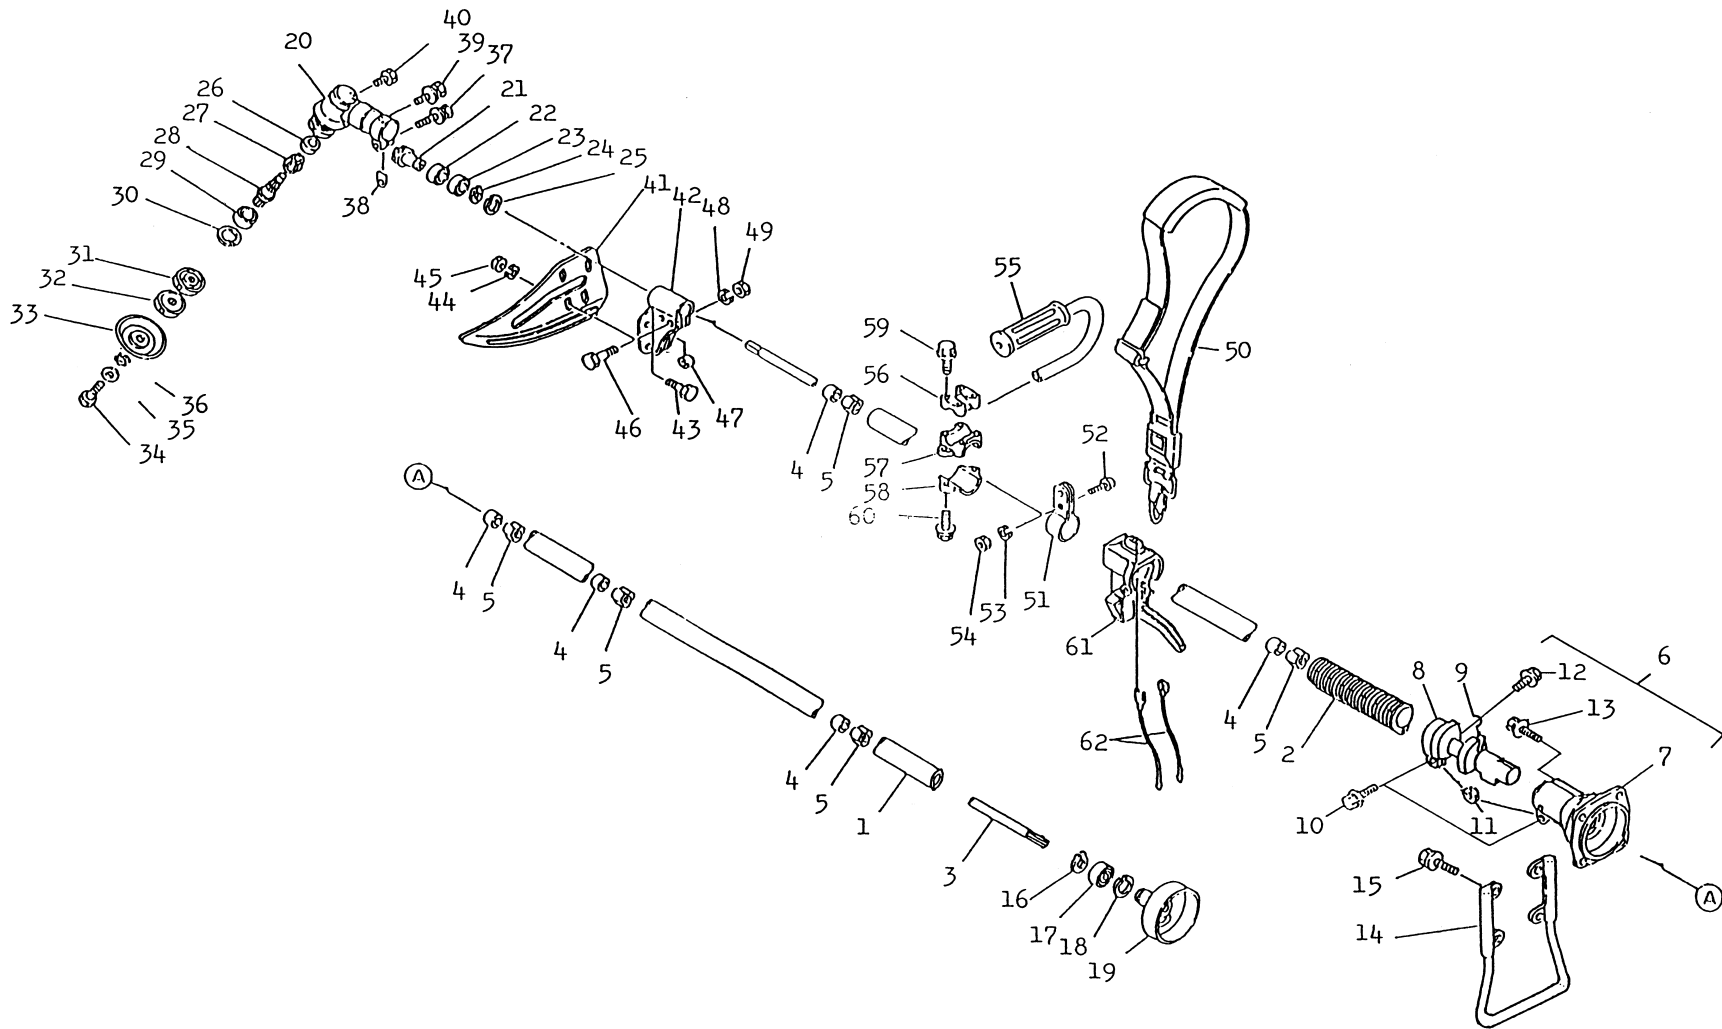

KPW3410/KPW3410-50

TG033D-DF70

BODY

KPW3410/KPW3410-50

TG033D-DF70

BODY

REF NO	PART NO	DESCRIPTION	QTY	NOTES
01	PW34001A	HOUSING-DRIVE W/METAL	1	
02	PW23016A	GRIP-DRIVE HOUSING	1	
03	PW34003	SHAFT-DRIVE	1	
04	PW23013	METAL-DRIVE	5	
05	PW23014	CUSHION-DRIVE	5	
06	PW34006	CLUTCH CASE ASSY	1	
07	PW34007	CASE-CLUTCH	1	
08	PW34008	INNER CASE	1	
09	PW34009	CUSHION-RUBBER	1	
10	B06X30W	BOLT W/WASHERS 6X30	1	
11	PW34011	COLLAR	1	
12	B06X16W	BOLT W/WASHERS 6X16	1	
13	PW34013	BOLT-STOPPER 5X14	1	
14	PW34014	STAND	1	
15	B06X25W	BOLT W/WASHERS 6X25	4	
16	PW34016	RING-SNAP	1	
17	PW34017	BEARING (6203-2RU)	1	
18	PW34018	RING-SNAP #40	1	
19	PW34019	DRUM-CLUTCH	1	
20	PW34020	CASE-GEAR	1	
20-30	PW34069	GEAR CASE ASSY	1	
21	PW34021	PINION	1	
22	PW24040	BEARING (6900)	1	
23	PW25046	BEARING (6900Z)	1	
24	PW24043	RING-SNAP #10	1	
25	PW25048	RING-SNAP #22	1	
26	PW34026	BEARING (NSK629)	1	
27	PW34027	GEAR	1	
28	PW34028	CUTTER SHAFT	1	
29	PW24011	BEARING (6201-2RU)	1	
30	PW24012	RING-SNAP #32	1	
31	PW34031	FIXER-BLADE UPPER	1	

BODY

REF NO	PART NO	DESCRIPTION	QTY	NOTES
32	PW34032	FIXER-BLADE LOWER	1	
33	PW25056	BOWL	1	
34	PW24056	BOLT	1	
35	410B0800	WASHER 8MM	1	
36	PW23057	WASHER-TOOTHED 8MM	1	
37	B06X30	BOLT 6X30	1	
38	PW34038	PLATE	1	
39	S05X10W	SCREW W/WASHER 5X10	1	
40	PW25060	BOLT 8X8	1	
41	PW23062-02	COVER-GUARD	1	
41-49	PW23062	SAFETY GUARD ASSY	1	
42	PW23062-01	HOLDER-GUARD	1	
43	B06X12	BOLT 6X12	4	
44	SW006	WASHER-SPRING 6MM	4	
45	HN006	NUT 6MM	4	
46	B06X25	BOLT 6X25	2	
47	PW23062-04	COLLAR-GUARD	2	
48	SW006	WASHER-SPRING 6MM	2	
49	HN006	NUT 6MM	2	
50	PW23070	STRAP-SHOULDER	1	
51	PW23017	SUPPORT-STRAP	1	
52	232B0512	SCREW 5X12	1	
53	SW005	WASHER-SPRING 5MM	1	
54	311B0500	NUT 5MM	1	
55	PW23022	U HANDLE W/GRIP	1	
56	PW23023	STAY A	1	
57	PW23024	STAY B	1	
58	PW23025	STAY C	1	
59	B05X25W	BOLT W/WASHERS 5X25	1	
60	B06X25W	BOLT W/WASHERS 6X25	2	
61	PW33050A	THROTTLE LEVER ASSY	1	
62	PW24016	WIRE-LEAD	1