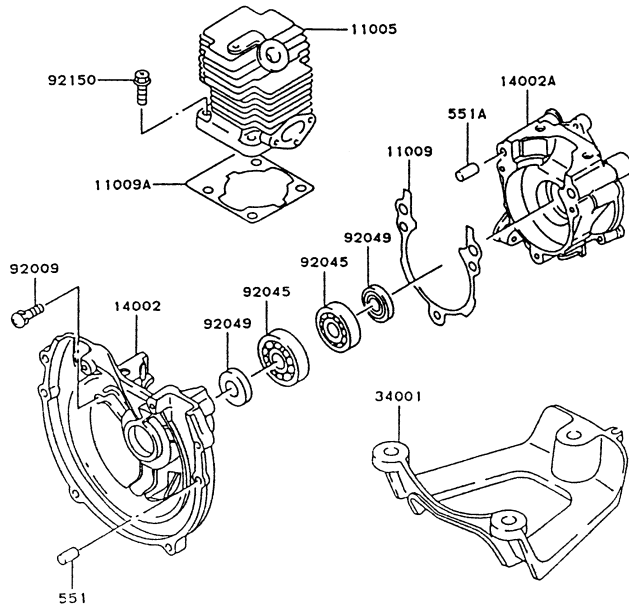

CARBURETOR (COVER ASSY)

REF NO	PART NO	DESCRIPTION	QTY	NOTES
11009B	TF22085-17	GASKET	2	
11009C	TF22085-01	GASKET	1	NOT PART OF ASSY
13183	TF22085-18	PLATE	1	
13183A	TF22085-23	DIAPHRAGM	1	
14024	TF22085-20	COVER	1	
14024A	TF22085-21	COVER	1	
16146	TF22085-10	COVER ASSY	1	
39108	TF22085-22	RETAINER-SPRING	1	
43028	TF22085-11	DIAPHRAGM	1	NOT PART OF ASSY
43028B	TF22085-19	PLATE	1	
49043	TG25119	PUMP-PRIMING	1	
92009C	TF22085-24	SCREW-ADJUST	1	
92081C	TA22031-29	SPRING	1	
92144B	TF22085-25	SPRING	1	

KPW3410/KPW3410-50

TG033D-DF70

CONTROL EQUIPMENT

REF NO	PART NO	DESCRIPTION	QTY	NOTES
54012	TG28008	CABLE-THROTTLE	1	

COOLING EQUIPMENT

REF NO	PART NO	DESCRIPTION	QTY	NOTES
233	233B0518	SCREW 5X18	4	
49089	TG34010	SHROUD-ENGINE	1	
55020	TG25011	GUARD	1	
59066	TG34011	HOUSING-FAN	1	
92009	TG25013	SCREW 5X20	1	
92009A	TG25014	SCREW 5X10	1	
92026	TG25015	SPACER	1	
92200	TG25110	WASHER 5.5X23.8X2.0	2	

KPW3410/KPW3410-50

TG033D-DF70

CYLINDER/CRANKCASE

REF NO	PART NO	DESCRIPTION	QTY	NOTES
11005	TG34001	CYLINDER	1	
11009	TG34002	GASKET-CRANKCASE	1	
11009A	TG34003	GASKET-CYLINDER	1	
14002	TG34004	CRANKCASE (MAG)	1	
14002A	TG34005	CRANKCASE (PTO)	1	
34001	TG34006	STAND	1	
551	KT125808	PIN-DOWEL	1	
551A	TD24029	PIN-DOWEL	1	
92009	TD24030	SCREW 5X30	3	
92045	BB6201	BEARING-BALL 6201	2	
92049	KT12038	SEAL-OIL	2	
92150	TG34007	BOLT	4	

ELECTRICAL EQUIPMENT

REF NO	PART NO	DESCRIPTION	QTY	NOTES
21050	TG34012	FLYWHEEL	1	
21119	TG25018	IGNITER	1	
21130/21169	KT12048	PLUG CAP ASSY	1	
21171	TG34013	COIL-IGNITION	1	
233	233B0408	SCREW 4X8	1	
26011	TD18089	WIRE-LEAD	1	
315	315B0800	NUT 8MM	1	
410	410B0800	WASHER 8MM	1	
461	461F0800	WASHER-SPRING 8MM	1	
49006	TG25020	BOOT	1	
510	KT12025	KEY	1	
92037	TG25021	CLAMP	1	
92059	TG25022	TUBE	1	
92070	BM6A	SPARK PLUG-NGK	1	
92071	TG25023	GROMMET	1	
92071A	TG25024	GROMMET	1	
92150	TG34014	BOLT 5X20	2	