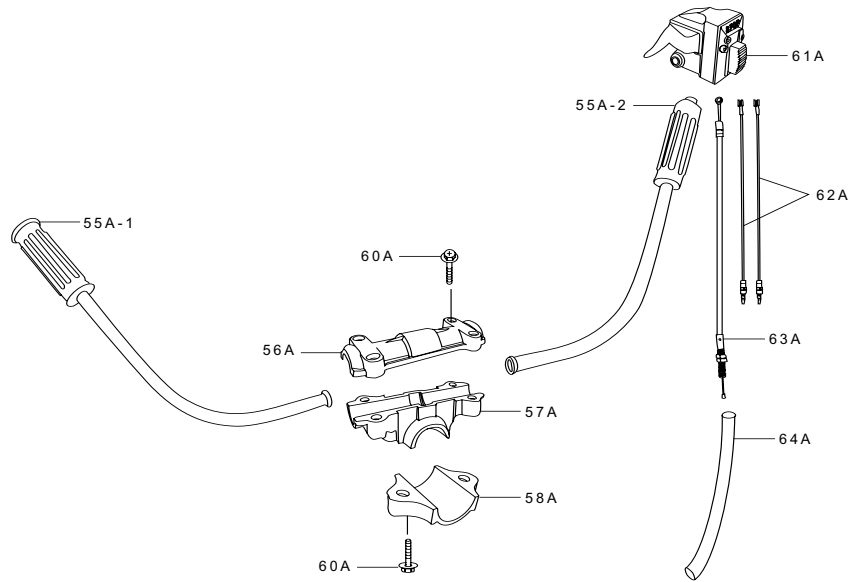

KPW3410/KPW3410-50

TG033D-DF70

THROTTLE LEVER

REF NO	PART NO	DESCRIPTION	QTY	NOTES
	PW33050A	THROTTLE LEVER ASSY	1	
01A	PW33051-01A	BODY-UPPER	1	
01B	PW33051-01B	BODY-LOWER	1	
02	PW24015-02	SWITCH	1	
03	PW24015-03	COVER	1	
04	PW24015-04	SPRING	1	
05	PW24015-05	SCREW	1	
06	PW24015-06	PLATE-GROUND R	1	
07	PW24015-07	PLATE-GROUND L	1	
08	PW24015-05	SCREW	2	
09	PW24015-09	LEVER	1	
10	PW24015-10	SHAFT	1	
11	PW24015-11	SPRING	1	
12	PW24015-12	STOPPER	1	
13	PW24015-13	SPRING-RETURN	1	
14	PW24015-14	E-RING	1	
15A	220B0520	SCREW 5X20	2	
16A	311B0500	NUT 5MM	2	

KPW3410/KPW3410-50

TG033D-DF70

BICYCLE HANDLE KIT

REF NO	PART NO	DESCRIPTION	QTY	NOTES
055A-1	PW32031A	HANDLE W/GRIP	1	
055A-2	PW34063	HANDLE-R W/GRIP	1	
056A	PW32033	HOLDER-HANDLE #1	1	
057A	PW32034	HOLDER-HANDLE #2	1	
058A	PW32035	HOLDER-HANDLE #3	1	
060A	B06X25W	BOLT W/WASHERS 6X25	6	
061A	PW34067	THROTTLE LEVER ASSY	1	
062A	PW34064	WIRE-LEAD 1MM	2	
063A	KT17072	CABLE-THROTTLE	1	
064A	PW34066	COVER-LEAD WIRE	1	