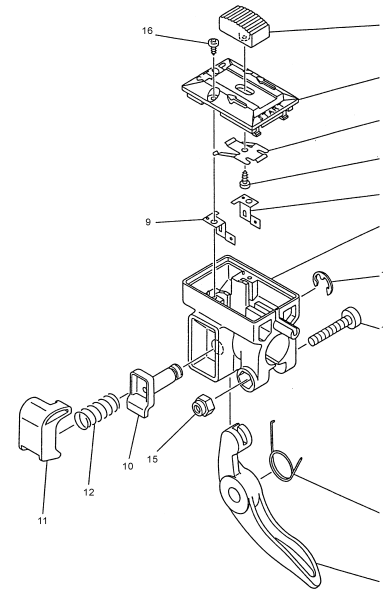

KPW3410/KPW3410-50

TG033D-DF70

THROTTLE LEVER

REF NO	PART NO	DESCRIPTION	QTY	NOTES
	PW33050A	THROTTLE LEVER ASSY	1	
01A	PW33051-01A	BODY-UPPER	1	
01B	PW33051-01B	BODY-LOWER	1	
02	PW24015-02	SWITCH	1	
03	PW24015-03	COVER	1	
04	PW24015-04	SPRING	1	
05	PW24015-05	SCREW	1	
06	PW24015-06	PLATE-GROUND R	1	
07	PW24015-07	PLATE-GROUND L	1	
08	PW24015-05	SCREW	2	
09	PW24015-09	LEVER	1	
10	PW24015-10	SHAFT	1	
11	PW24015-11	SPRING	1	
12	PW24015-12	STOPPER	1	
13	PW24015-13	SPRING-RETURN	1	
14	PW24015-14	E-RING	1	
15A	220B0520	SCREW 5X20	2	
16A	311B0500	NUT 5MM	2	

KPW3410/KPW3410-50

TG033D-DF70

BICYCLE HANDLE KIT

REF NO	PART NO	DESCRIPTION	QTY	NOTES
055A-1	PW32031A	HANDLE W/GRIP	1	
055A-2	PW34063	HANDLE-R W/GRIP	1	
056A	PW32033	HOLDER-HANDLE #1	1	
057A	PW32034	HOLDER-HANDLE #2	1	
058A	PW32035	HOLDER-HANDLE #3	1	
060A	B06X25W	BOLT W/WASHERS 6X25	6	
061A	PW34067	THROTTLE LEVER ASSY	1	
062A	PW34064	WIRE-LEAD 1MM	2	
063A	KT17072	CABLE-THROTTLE	1	
064A	PW34066	COVER-LEAD WIRE	1	

THROTTLE LEVER - BICYCLE HANDLE

REF NO	PART NO	DESCRIPTION	QTY	NOTES
001	PW34067	THROTTLE LEVER ASSY	1	
002	PW34067-01	BODY	1	
003	PW34067-02	LEVER	1	
004	PW24015-13	SPRING-RETURN	1	
005	PW24015-03	COVER	1	
006	PW24015-02	SWITCH	1	
007	PW24015-04	SPRING	1	
008	PW24015-05	SCREW	1	
009	PW34067-03	PLATE-GROUND R	1	
010	PW34067-04	PLATE-GROUND L	1	
011	PW24015-10	SHAFT	1	
012	PW24015-12	STOPPER	1	
013	PW24015-11	SPRING	1	
014	PW24015-14	E-RING	1	
015	S05X25	SCREW 5X25	1	
016	PW24015-16	NUT-NYLON	1	
016	PW24015-05	SCREW	2	