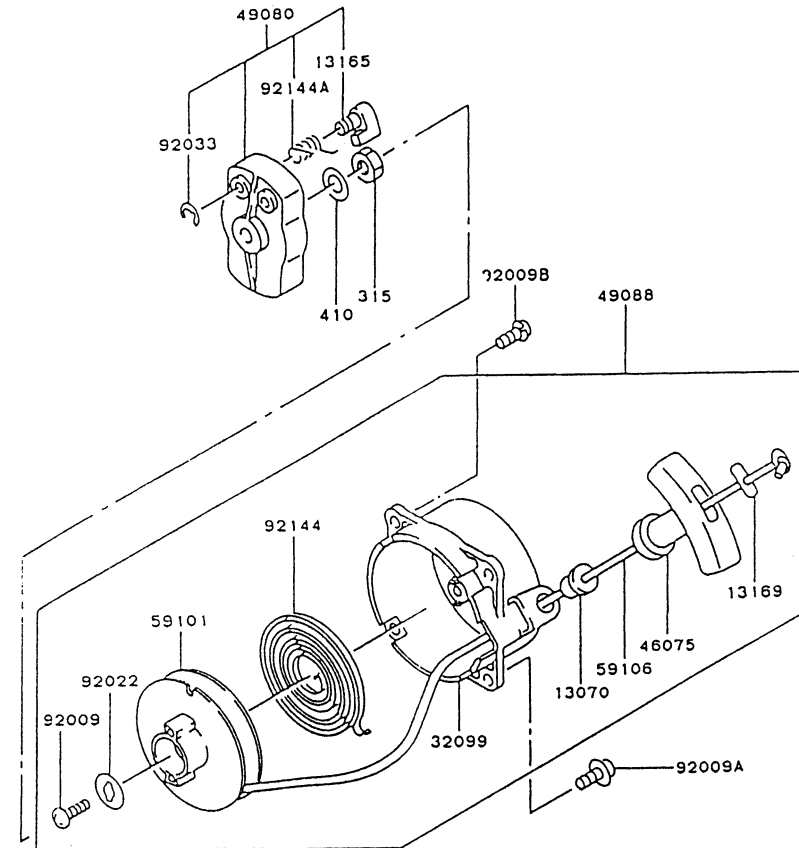

KPW3410/KPW3410-50

TG033D-DF70

STARTER

REF NO	PART NO	DESCRIPTION	QTY	NOTES
13070	TE56068-07	GUIDE-ROPE	1	
13165	TE56070	PAWL-RECOIL	1	
13169	TD18080-07	PLATE	1	
315	315B0800	NUT 8MM	1	
32099	TG25057-02	CASE-RECOIL	1	
410	410B0800	WASHER 8MM	1	
46075	TD33032-10	HANDLE	1	
49080	TG25057-03	PULLEY-STARTING	1	
49088	TG25057X	RECOIL ASSY	1	
59101	TG25057-04	REEL-RECOIL	1	
59106	TG25057-05	ROPE 3.5X850	1	
92009	TE56068-01	SCREW-SPECIAL	1	
92009A	TG25041	SCREW 5X15	2	
92009B	TG25057-07	SCREW	2	
92022	TG25057-08	WASHER	1	
92033	TD18084	RING-SNAP	1	
92144	TG25057-09	SPRING-RECOIL	1	
92144A	TG25057-10	SPRING	1