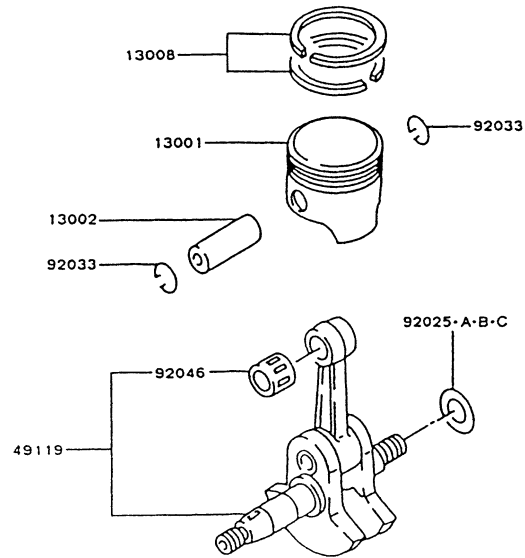

ELECTRICAL EQUIPMENT

REF NO	PART NO	DESCRIPTION	QTY	NOTES
21050	TG34012	FLYWHEEL	1	
21119	TG25018	IGNITER	1	
21130/21169	KT12048	PLUG CAP ASSY	1	
21171	TG34013	COIL-IGNITION	1	
233	233B0408	SCREW 4X8	1	
26011	TD18089	WIRE-LEAD	1	
315	315B0800	NUT 8MM	1	
410	410B0800	WASHER 8MM	1	
461	461F0800	WASHER-SPRING 8MM	1	
49006	TG25020	BOOT	1	
510	KT12025	KEY	1	
92037	TG25021	CLAMP	1	
92059	TG25022	TUBE	1	
92070	BM6A	SPARK PLUG-NGK	1	
92071	TG25023	GROMMET	1	
92071A	TG25024	GROMMET	1	
92150	TG34014	BOLT 5X20	2	

KPW3410/KPW3410-50

TG033D-DF70

FUEL TANK/FUEL VALVE

REF NO	PART NO	DESCRIPTION	QTY	NOTES
14069	KT125819	BREATHER	1	
180	180H0514	BOLT 5X14	1	
32033	TF22048	PIPE-STRAINER	1	
32052	TG25048	BRACKET-TANK	1	
49019	TF22C30	FILTER-FUEL	1	
49019A	TG25049	FILTER-FUEL	1	
51001	TG34023	TANK-FUEL	1	
51049	TD33067	CAP-TANK	1	
59071	TF22049	JOINT	1	
92002	TF22042	BOLT	3	
92022	TF22044	WASHER	3	
92022A	TG25043	WASHER	3	
92022B	TG34024	WASHER	1	
92037	TE56047	CLIP	2	
92037A	TF22036	CLAMP	2	
92059	TG28014	TUBE	1	
92093	TF22038	SEAL	1	
92143	TG34026	COLLAR	3	
92170	TF22040	CLAMP	1	
92190	TG25055	TUBE	1	

KPW3410/KPW3410-50

TG033D-DF70

PISTON/CRANKSHAFT

REF NO	PART NO	DESCRIPTION	QTY	NOTES
13001	TG34008	PISTON	1	
13002	KT17008	PIN-PISTON	1	
13008	TD33026	PISTON RING SET	1	
49119	TG34009	CRANKSHAFT ASSY	1	
92025	KT12024	SHIM A/B/C/D	A/R	
92033	TD33028	RING-SNAP	2	
92046	KT17068	BEARING-NEEDLE	1	