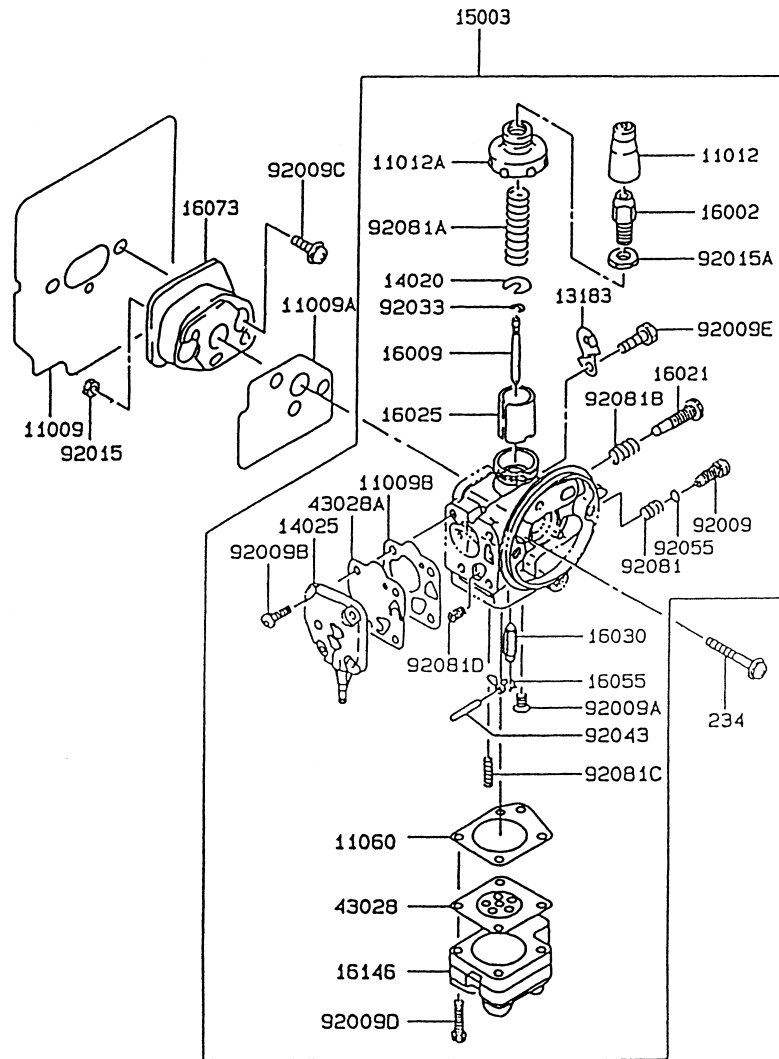

2051 Saturn Street
Monterey Park, CA 91755
323.728.7266
323.728.5304 Fax
<http://www.tmcpower.com>

PARTS CATALOG

KPW3410/KPW3410-50 LINE TRIMMER/BRUSH CUTTER

ENGINE REFERENCE:

TG033D-DF70 (TK CARBURETOR)

KPW3410/KPW3410-50

TG033D-DF70

CARBURETOR (TK)

CARBURETOR (COVER ASSY)

KPW3410/KPW3410-50

TG033D-DF70

CARBURETOR

REF NO	PART NO	DESCRIPTION	QTY	NOTES
11009	TG28010-1	GASKET	1	
11009B	TD24035-18	GASKET	1	
11012	TF22085-02	CAP	1	
11012A	TD18033-04	CAP	1	
11060	TF22085-01	GASKET	1	
1109A	TG28010-2	GASKET-CARBURETOR	1	
13183	TF22085-04	PLATE	1	
14020	KT12C07	RETAINER-SPRING	1	
14025	TD33052-20	COVER-PUMP	1	
15003	TG34031	CARBURETOR ASSY	1	
16002	KT12C01	ADJUSTER-CABLE	1	
16009	TG34032	NEEDLE-JET #A099	1	
16021	KT17043-15	SCREW-SLOW ADJUST	1	
16025	TD24035-03	VALVE-THROTTLE	1	
16030	TG25117	VALVE-FLOAT	1	
16055	TD24035-16	LEVER	1	
16073	TG28010-6	INSULATOR	1	
16146	TF22085-10	COVER ASSY	1	
234	234B0550	SCREW 5X50	2	
43028	TF22085-11	DIAPHRAGM	1	
43028A	TD33052-19	DIAPHRAGM-PUMP	1	
92009	TD33052-07	SCREW-ADJUST	1	
92009A	TD33052-15	SCREW	1	
92009B	TD33052-22	SCREW 3X10	4	
92009C	TG25027-07	SCREW 5X20	2	
92009D	TF22085-12	SCREW	4	
92009E	TF22085-13	SCREW	1	
92015	TD18039	NUT 5MM	2	
92015A	KT12C39	NUT-CHOKE	1	
92033	KT12C08	E-RING	1	
92043	TD33052-14	PIN-FLOAT	1	
92055	TD33052-08	O-RING	1	
92081	TD33052-09	SPRING	1	
92081A	KT17043-13	SPRING-THROTTLE	1	
92081B	KT12C12	SPRING	1	
92081C	TG34033	SPRING	1	
92081D	TA22031-29	SPRING	1	
CRK	TG33CRK-TK	CARBURETOR KIT (KPW3410)		

CARBURETOR (COVER ASSY)

REF NO	PART NO	DESCRIPTION	QTY	NOTES
11009B	TF22085-17	GASKET	2	
11009C	TF22085-01	GASKET	1	NOT PART OF ASSY
13183	TF22085-18	PLATE	1	
13183A	TF22085-23	DIAPHRAGM	1	
14024	TF22085-20	COVER	1	
14024A	TF22085-21	COVER	1	
16146	TF22085-10	COVER ASSY	1	
39108	TF22085-22	RETAINER-SPRING	1	
43028	TF22085-11	DIAPHRAGM	1	NOT PART OF ASSY
43028B	TF22085-19	PLATE	1	
49043	TG25119	PUMP-PRIMING	1	
92009C	TF22085-24	SCREW-ADJUST	1	
92081C	TA22031-29	SPRING	1	
92144B	TF22085-25	SPRING	1	