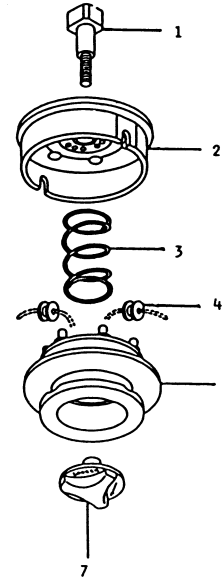

CUTTING HEAD (MANUAL)

REF NO	PART NO	DESCRIPTION	QTY	NOTES
	LCT008B	HEAD ASSY-MANUAL	1	
01	LCT001B	SHAFTBOLT-LH 8MM	1	
02	LCT002	HOUSING	1	
03	LCT003	EYELET	2	
05	LCT005	INTERSPOOL	1	
06	LCT006	SPRING	1	
07B	LCT007B	KNOB-LH THREAD	1