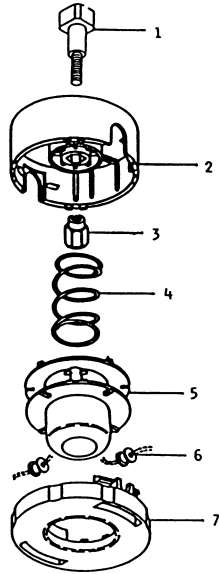

KPW3410/KPW3410-50

TG033D-DF70

CUTTING HEAD (AUTOMATIC)

REF NO	PART NO	DESCRIPTION	QTY	NOTES
	LCT010A	HEAD ASSY-TAP	1	
01	LCT001B	SHAFTBOLT-LH 8MM	1	
02	LCT010A-02	HOUSING-OUTER	1	
03	LCT010A-08	NUT	1	
04	LCT010-05	SPRING	1	
05	LCT010A-04	INTER-BUMP	1	
06	LCT003	EYELET	2	
07	LCT010A-03	BASE	1