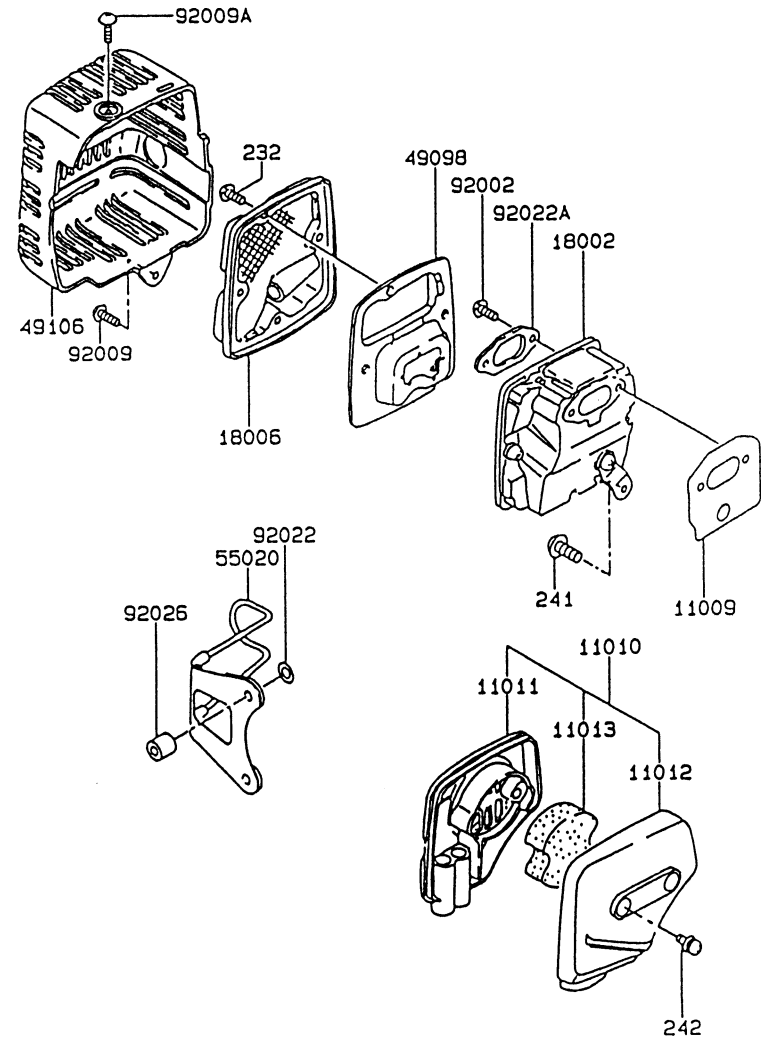

KPW3410/KPW3410-50

TG033D-DF70

AIR FILTER/MUFFLER

REF NO	PART NO	DESCRIPTION	QTY	NOTES
11009	TG34016	GASKET-MUFFLER	1	
11010	TG28011	AIR CLEANER ASSY	1	
11011	TG28012	CASE-AIR CLEANER	1	
11012	TG28013	CAP-AIR CLEANER	1	
11013	TD33006	ELEMENT-AIR CLEANER	1	
18002	TG34017	BODY-MUFFLER	1	
18006	TG34018	BODY-MUFFLER	1	
232	232B0512	SCREW 5X12	3	
241	241B0512	SCREW 5X12	1	
242	242B0425	SCREW 4X25	2	
49098	TG34019	BAFFLE PLATE-MUFFLER	1	
49106	TG34020	COVER-MUFFLER	1	
55020	TG34021	GUARD	1	
92002	TG25040	BOLT 5X18	2	
92009	TG25041	SCREW 5X15	1	
92009A	TG25014	SCREW 5X10	1	
92022	TG25043	WASHER	1	
92022A	TG34034	WASHER	1	
92026	TG25045	SPACER	1