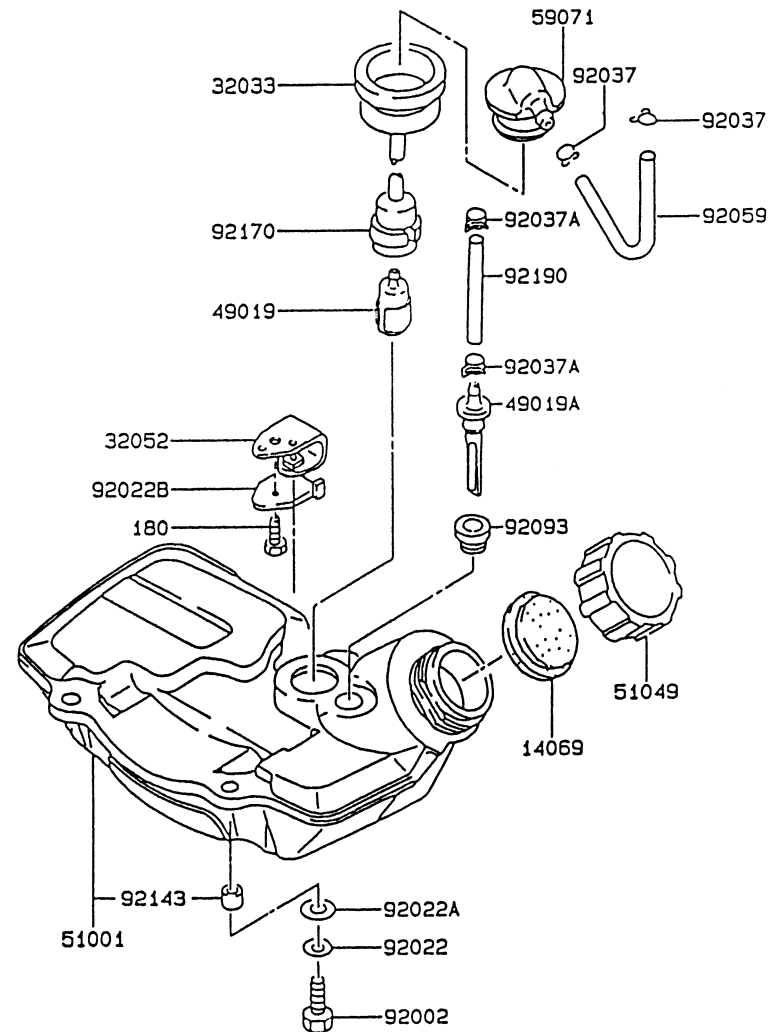

KPW3410/KPW3410-50

TG033D-DF70

CONTROL EQUIPMENT

REF NO	PART NO	DESCRIPTION	QTY	NOTES
54012	TG28008	CABLE-THROTTLE	1	

COOLING EQUIPMENT

REF NO	PART NO	DESCRIPTION	QTY	NOTES
233	233B0518	SCREW 5X18	4	
49089	TG34010	SHROUD-ENGINE	1	
55020	TG25011	GUARD	1	
59066	TG34011	HOUSING-FAN	1	
92009	TG25013	SCREW 5X20	1	
92009A	TG25014	SCREW 5X10	1	
92026	TG25015	SPACER	1	
92200	TG25110	WASHER 5.5X23.8X2.0	2	

ELECTRICAL EQUIPMENT

REF NO	PART NO	DESCRIPTION	QTY	NOTES
21050	TG34012	FLYWHEEL	1	
21119	TG25018	IGNITER	1	
21130/21169	KT12048	PLUG CAP ASSY	1	
21171	TG34013	COIL-IGNITION	1	
233	233B0408	SCREW 4X8	1	
26011	TD18089	WIRE-LEAD	1	
315	315B0800	NUT 8MM	1	
410	410B0800	WASHER 8MM	1	
461	461F0800	WASHER-SPRING 8MM	1	
49006	TG25020	BOOT	1	
510	KT12025	KEY	1	
92037	TG25021	CLAMP	1	
92059	TG25022	TUBE	1	
92070	BM6A	SPARK PLUG-NGK	1	
92071	TG25023	GROMMET	1	
92071A	TG25024	GROMMET	1	
92150	TG34014	BOLT 5X20	2	

KPW3410/KPW3410-50

TG033D-DF70

FUEL TANK/FUEL VALVE

REF NO	PART NO	DESCRIPTION	QTY	NOTES
14069	KT125819	BREATHER	1	
180	180H0514	BOLT 5X14	1	
32033	TF22048	PIPE-STRAINER	1	
32052	TG25048	BRACKET-TANK	1	
49019	TF22C30	FILTER-FUEL	1	
49019A	TG25049	FILTER-FUEL	1	
51001	TG34023	TANK-FUEL	1	
51049	TD33067	CAP-TANK	1	
59071	TF22049	JOINT	1	
92002	TF22042	BOLT	3	
92022	TF22044	WASHER	3	
92022A	TG25043	WASHER	3	
92022B	TG34024	WASHER	1	
92037	TE56047	CLIP	2	
92037A	TF22036	CLAMP	2	
92059	TG28014	TUBE	1	
92093	TF22038	SEAL	1	
92143	TG34026	COLLAR	3	
92170	TF22040	CLAMP	1	
92190	TG25055	TUBE	1	