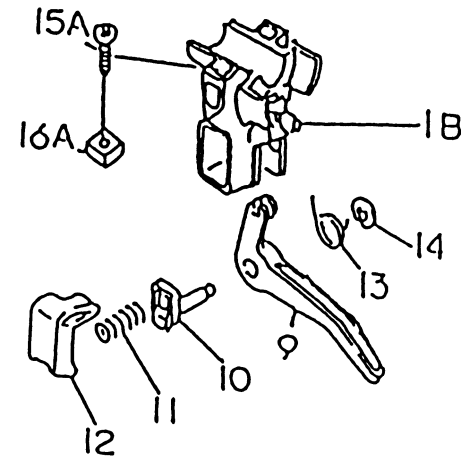

KPW3410/KPW3410-50

TG033D-DF70

THROTTLE LEVER

REF NO	PART NO	DESCRIPTION	QTY	NOTES
	PW33050A	THROTTLE LEVER ASSY	1	
01A	PW33051-01A	BODY-UPPER	1	
01B	PW33051-01B	BODY-LOWER	1	
02	PW24015-02	SWITCH	1	
03	PW24015-03	COVER	1	
04	PW24015-04	SPRING	1	
05	PW24015-05	SCREW	1	
06	PW24015-06	PLATE-GROUND R	1	
07	PW24015-07	PLATE-GROUND L	1	
08	PW24015-05	SCREW	2	
09	PW24015-09	LEVER	1	
10	PW24015-10	SHAFT	1	
11	PW24015-11	SPRING	1	
12	PW24015-12	STOPPER	1	
13	PW24015-13	SPRING-RETURN	1	
14	PW24015-14	E-RING	1	
15A	220B0520	SCREW 5X20	2	
16A	311B0500	NUT 5MM	2