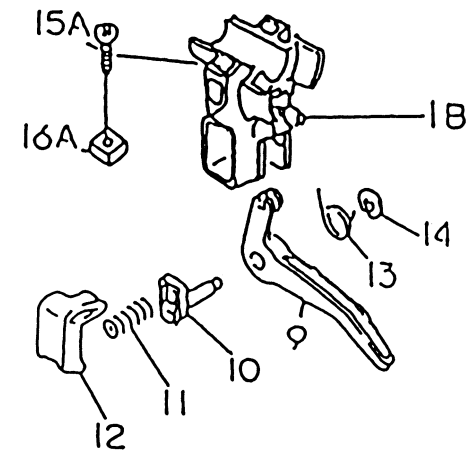

KPW3370M

TLE33FA-145A

RECOIL STARTER SYSTEM

REF NO	PART NO	DESCRIPTION	QTY	NOTES
01	TLE33042	RECOIL-STARTER	1	
02	TLE33042-1	CASE-STARTER	1	
03	TLE33042-2	REEL	1	
04	TLE33042-3	CAM	1	
05	TLE33042-4	SPRING	1	
06	TLE33042-5	SPRING-SPIRAL	1	
07	TLE33042-6	SCREW	1	
08	TLE33042-7	ROPE-STARTER	1	
09	TLE33042-8	KNOB-STARTER	1	
10	TLE33043	PULLEY-STARTER	1	
11	TLE33043-1	RATCHET	2	
12	TLE33043-2	SPRING-RETURN	2	
13	TLE24050-3	SNAP-RING	2	
14	TLE33044	SCREW&WASHER	3	

THIS PAGE INTENTIONALLY LEFT BLANK

KPW3370M

TLE33FA-145A

THROTTLE LEVER

REF NO	PART NO	DESCRIPTION	QTY	NOTES
	PW33050A	THROTTLE LEVER ASSY	1	
01A	PW33051-01A	BODY-UPPER	1	
01B	PW33051-01B	BODY-LOWER	1	
02	PW24015-02	SWITCH	1	
03	PW24015-03	COVER	1	
04	PW24015-04	SPRING	1	
05	PW24015-05	SCREW 3X8	1	
06	PW24015-06	PLATE-GROUND R	1	
07	PW24015-07	PLATE-GROUND L	1	
08	PW24015-05	SCREW 3X8	2	
09	PW24015-09	LEVER	1	
10	PW24015-10	SHAFT	1	
11	PW24015-11	SPRING	1	
12	PW24015-12	STOPPER	1	
13	PW24015-13	SPRING-RETURN	1	
14	PW24015-14	E-RING	1	
15A	220B0520	SCREW 5X20	2	
16A	311B0500	NUT 5MM	2	

BODY

REF NO	PART NO	DESCRIPTION	QTY	NOTES
37	PW27525	CUTTER BOLT	1	
38	B06X25W	BOLT W/WASHERS 6X25	1	
39	B05X10W	BOLT-W/WASHERS-5x10	1	
40	B06X8	BOLT-6X8	1	
40A	PW27526	GREASE FITTING M6X1.0	1	
41	PW23062-02	COVER-GUARD	1	
42	PW23062-01	HOLDER-GUARD	1	
43	B06X12	BOLT 6X12	4	
44	SW006	WASHER-SPRING 6MM	4	
45	HN006	NUT 6MM	4	
46	B06X25	BOLT 6X25	2	
47	PW23062-04	COLLAR-GUARD	2	
48	SW006	WASHER-SPRING 6MM	2	
49	HN006	NUT 6MM	2	
50	PW23070	STRAP-SHOULDER	1	
51	PW23017	SUPPORT-STRAP	1	
52	S05X12	SCREW 5X12	1	
53	SW005	WASHER-SPRING 5MM	1	
54	311B0500	NUT 5MM	1	
55	PW36555	HANDLE LOOP	1	
56	PW36556	BRACKET-LOOP HANDLE	1	
57	PW27509	SCREW-W/WASHERS-5X35-BLACK	4	
58	PW27510	NUT 5-BLACK	4	
59	PW33050A	THROTTLE LEVER ASSY	1	
60	PW24016	WIRE-LEAD	2	
67	PW36567	GEAR CASE-ASSY	1	
68	PW23062	SAFETY GUARD ASSY	1	
69	PW36569	LOOP HANDLE ASSY	1	