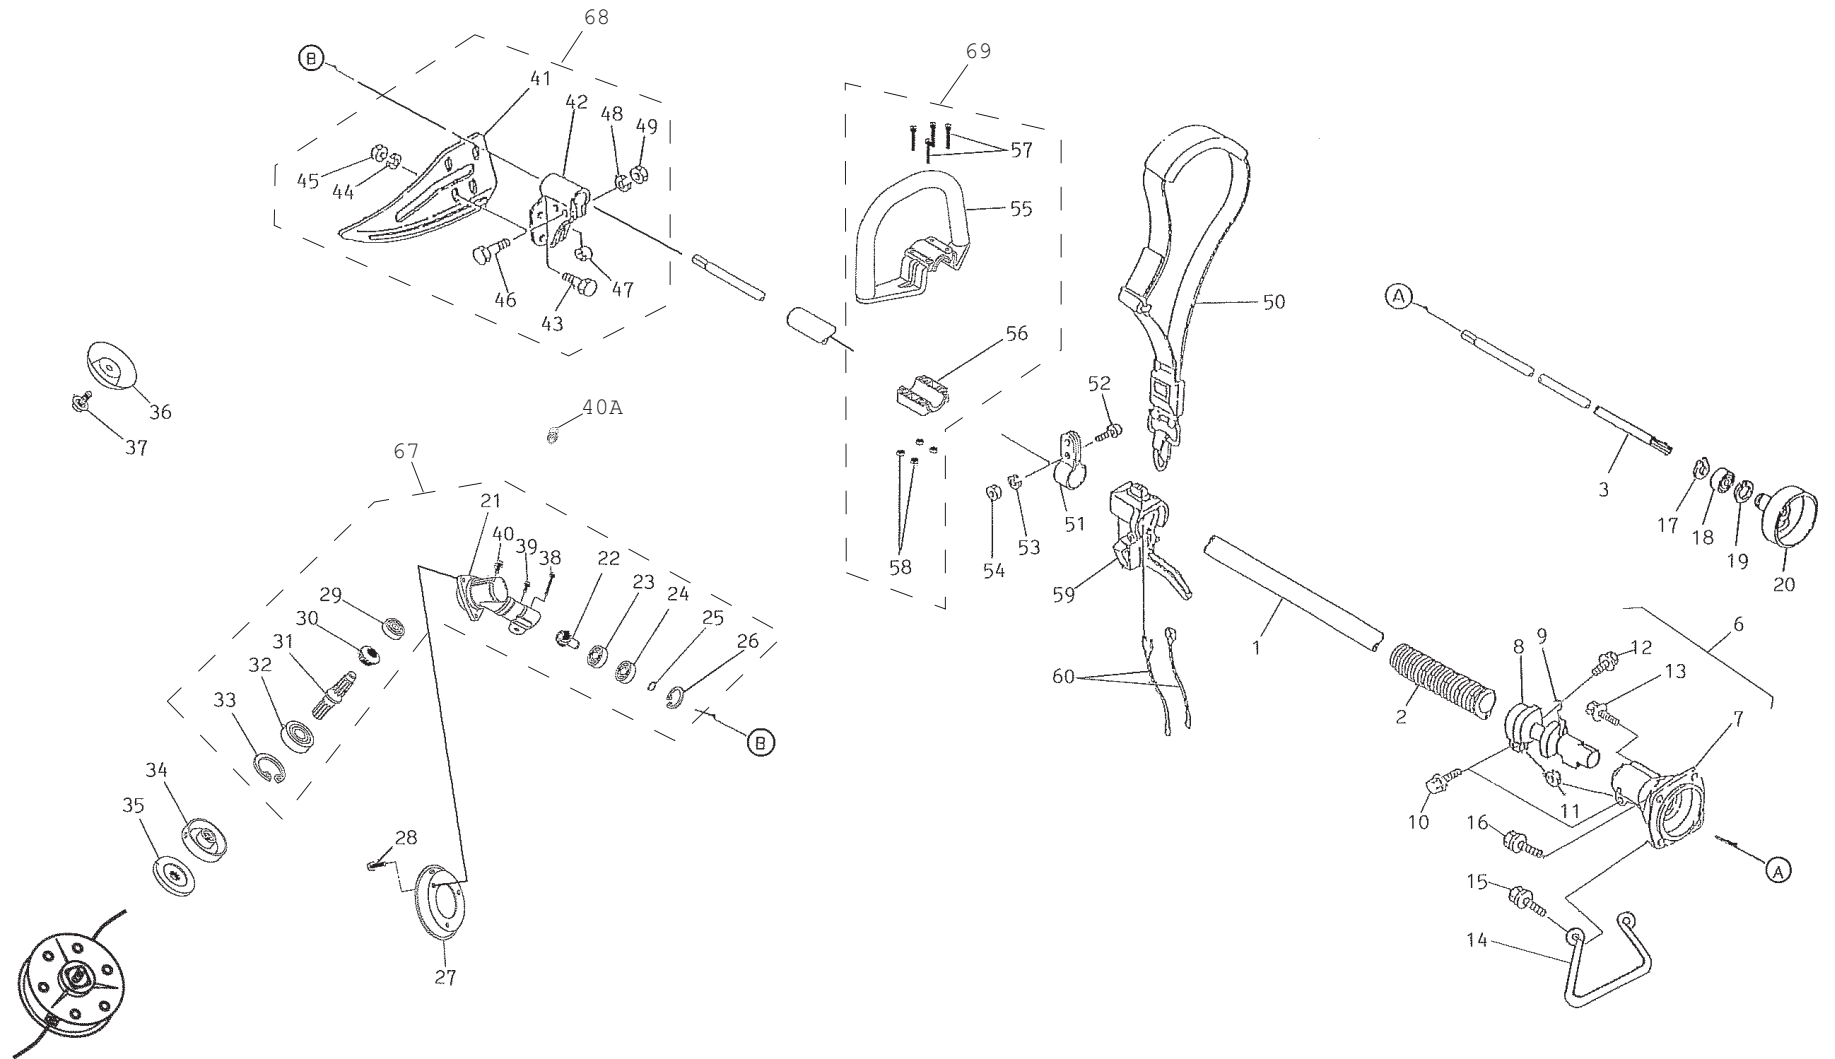

KPW3370M

TLE33FA-145A

BODY

KPW3370M

TLE33FA-145A

BODY

REF NO	PART NO	DESCRIPTION	QTY	NOTES
01	PW36501	DRIVE HOUSING ASSY (W/	1	
02	PW23016A	GRIP-DRIVE HOUSING	1	
03	PW36503	DRIVE SHAFT	1	
06	PW34006	CLUTCH CASE ASSY	1	
07	PW34007	CASE-CLUTCH	1	
08	PW34008	INNER CASE	1	
09	PW34009	CUSHION-RUBBER	1	
10	B06X30W	BOLT W/WASHERS 6X30	2	
11	PW34011	COLLAR	2	
12	B06X16W	BOLT W/WASHERS 6X16	1	
13	PW34013	BOLT-STOPPER 5X14	1	
14	PW34014B	STAND	1	
15	B06X25W	BOLT W/WASHERS 6X25	2	
16	B06X20W	BOLT W/WASHERS 6X20	2	
17	PW34016	RING-SNAP	1	
18	PW34017	BEARING (6203-2RU)	1	
19	PW34018	RING-SNAP #40	1	
20	PW34019B	DRUM-CLUTCH	1	
21	PW36521	GEAR CASE	1	
22	PW36522	PINION	1	
23	PW36523	BEARING-BALL-6000	1	
24	PW36524A	BEARING-BALL-6000ZZ	1	
25	PW23039	RING-SNAP #10	1	
26	PW23005	RING-SNAP #26	1	
27	PW36527	GRASS COVER	1	
28	B05X8W	BOLT W/WASHERS 5X8	3	
28	PW36528	BOLT-W/ WASHER-5X8	3	
29	PW34026	BEARING (NSK629)	1	
30	PW36530	GEAR	1	
31	PW36531	CUTTER SHAFT	1	
32	PW36532	BEARING. BALL-6201UU	1	
33	PW24012	RING-SNAP #32	1	
34	PW36534	FIXER-BLADE-UPPER	1	
35	PW36535	FIXER-BLADE-LOWER	1	
36	PW36536	CUTTER BOWL	1	

BODY

REF NO	PART NO	DESCRIPTION	QTY	NOTES
37	PW27525	CUTTER BOLT	1	
38	B06X25W	BOLT W/WASHERS 6X25	1	
39	B05X10W	BOLT-W/WASHERS-5x10	1	
40	B06X8	BOLT-6X8	1	
40A	PW27526	GREASE FITTING M6X1.0	1	
41	PW23062-02	COVER-GUARD	1	
42	PW23062-01	HOLDER-GUARD	1	
43	B06X12	BOLT 6X12	4	
44	SW006	WASHER-SPRING 6MM	4	
45	HN006	NUT 6MM	4	
46	B06X25	BOLT 6X25	2	
47	PW23062-04	COLLAR-GUARD	2	
48	SW006	WASHER-SPRING 6MM	2	
49	HN006	NUT 6MM	2	
50	PW23070	STRAP-SHOULDER	1	
51	PW23017	SUPPORT-STRAP	1	
52	S05X12	SCREW 5X12	1	
53	SW005	WASHER-SPRING 5MM	1	
54	311B0500	NUT 5MM	1	
55	PW36555	HANDLE LOOP	1	
56	PW36556	BRACKET-LOOP HANDLE	1	
57	PW27509	SCREW-W/WASHERS-5X35-BLACK	4	
58	PW27510	NUT 5-BLACK	4	
59	PW33050A	THROTTLE LEVER ASSY	1	
60	PW24016	WIRE-LEAD	2	
67	PW36567	GEAR CASE-ASSY	1	
68	PW23062	SAFETY GUARD ASSY	1	
69	PW36569	LOOP HANDLE ASSY	1