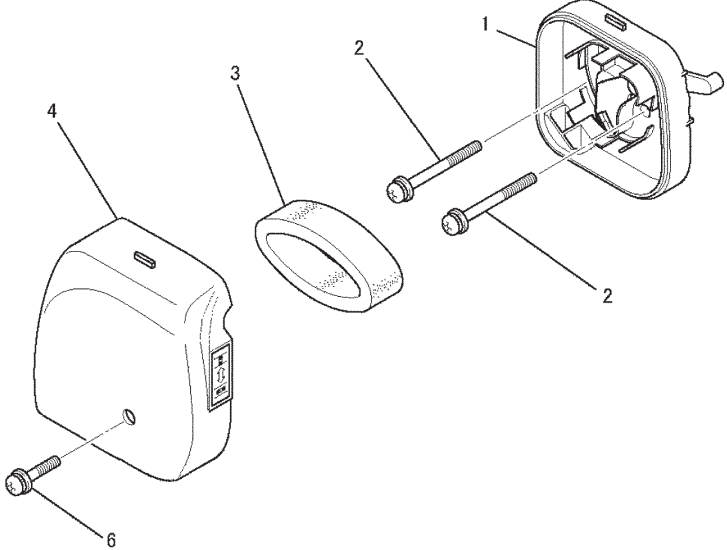

2051 Saturn Street
Monterey Park, CA 91755
323.728.7266
323.728.5304 Fax
<http://www.tmcpower.com>

PARTS CATALOG

KPW3370M LINE TRIMMER/WEEDER

ENGINE REFERENCE:

TLE33FA-145A (WYA-173 CARBURETOR)

REV 221004

KPW3370M

KPW3370M

TLE33FA-145A

CARBURETOR SYSTEM

REF NO	PART NO	DESCRIPTION	QTY	NOTES
01	TLE33031	GASKET-INSULATOR	1	
02	TLE33032	INSULATOR	1	
03	TLE23044	SCREW & WASHER	4	
04	TLE27012	GASKET-CARBURETOR	1	
05	TLE33C00-M	CARBURETOR ASSY	1	
C01	TF22C01	BODY ASSY-AIR PURGE	1	
C02	TF22C02	BODY ASSY-PUMP	1	
C04	TEX54DC04XA	O-RING	1	
C05	TH26C05Z	O-RING	1	
C06	TF22C05	COVER-PRIMER PUMP	1	
C07	TLE33C07M	VALVE ASSY-THROTTLE	1	
C08	TF22C07	SWIVEL ASSY	1	
C09	TF22C08	VALVE-INLET NEEDLE	1	
C10	TF22C10	GASKET-METERING DIAPHRAGM	1	
C11	TEX54C11XA	GASKET-PUMP	1	
C12	TF22C13	DIAPHRAGM-PUMP	1	
C13	TJ27C13V	DIAPHRAGM ASSY-METERING	1	
C15	TF22C19	SCREW-COLLAR THROTTLE	2	
C16	TLE33C16	SCREW-CABLE ADJUST KIT	1	
C16A	TF22C20	SCREW-METERING LEVER PIN	1	
C17	TF22C18	SCREW-COVER	4	
C19	TF22C21	SPRING-METERING LEVER	1	
C20	TLE235C20V	JET-MAIN KIT (.360)	1	
C21	TEX54C21XA	NUT-CABLE ADJUST	1	
C23	TF22C23	SCREEN-FUEL INLET	1	
C24	TF22C24	PIN-METERING LEVER	1	
C25	TF22C26	LEVER-METERING	1	
C26	TF22C27	BRACKET-CABLE	1	
C27	TF22C28	VALVE-CHECK	1	
C28	TF22C29	PRIMER-BULB	1	
C31	THCVR	DUST COVER	1	
CRK	TJ27V-CRK	CRK		