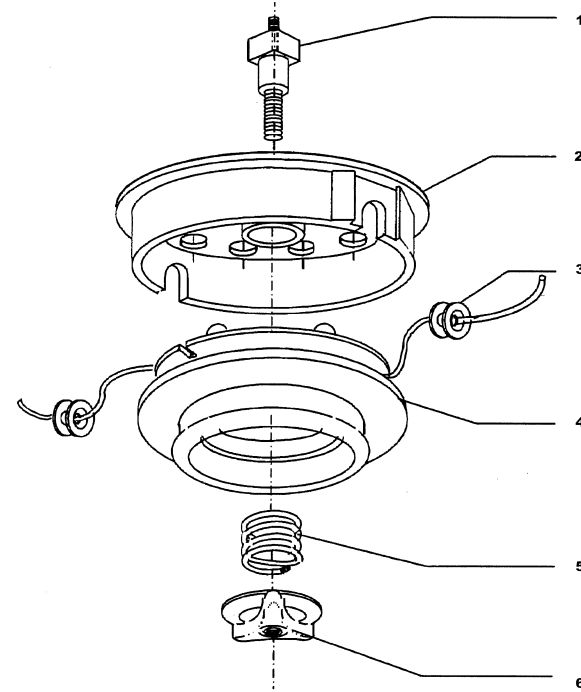

BODY

REF NO	PART NO	DESCRIPTION	QTY	NOTES
37	PW27525	CUTTER BOLT	1	
38	B06X25W	BOLT W/WASHERS 6X25	1	
39	B05X10W	BOLT-W/WASHERS-5x10	1	
40	B06X8	BOLT-6X8	1	
40A	PW27526	GREASE FITTING M6X1.0	1	
41	PW23062-02	COVER-GUARD	1	
42	PW23062-01	HOLDER-GUARD	1	
43	B06X12	BOLT 6X12	4	
44	SW006	WASHER-SPRING 6MM	4	
45	HN006	NUT 6MM	4	
46	B06X25	BOLT 6X25	2	
47	PW23062-04	COLLAR-GUARD	2	
48	SW006	WASHER-SPRING 6MM	2	
49	HN006	NUT 6MM	2	
50	PW23070	STRAP-SHOULDER	1	
51	PW23017	SUPPORT-STRAP	1	
52	S05X12	SCREW 5X12	1	
53	SW005	WASHER-SPRING 5MM	1	
54	311B0500	NUT 5MM	1	
55	PW36555	HANDLE LOOP	1	
56	PW36556	BRACKET-LOOP HANDLE	1	
57	PW27509	SCREW-W/WASHERS-5X35-BLACK	4	
58	PW27510	NUT 5-BLACK	4	
59	PW33050A	THROTTLE LEVER ASSY	1	
60	PW24016	WIRE-LEAD	2	
67	PW36567	GEAR CASE-ASSY	1	
68	PW23062	SAFETY GUARD ASSY	1	
69	PW36569	LOOP HANDLE ASSY	1	

TLE33FA-145A

CUTTING HEAD (MANUAL)

REF NO	PART NO	DESCRIPTION	QTY	NOTES
	UN-10	MANUAL HEAD-UNIVERSAL	1	
01	UN10-B1	BOLT 8X1.25 MLH	1	
02	UN10-2	HOUSING	1	
03	UN10-3A	EYELET	2	
04	UN10-4	SPOOL	1	
05	UN10-5	SPRING	1	
06	UN10-6	KNOB-LH	1	