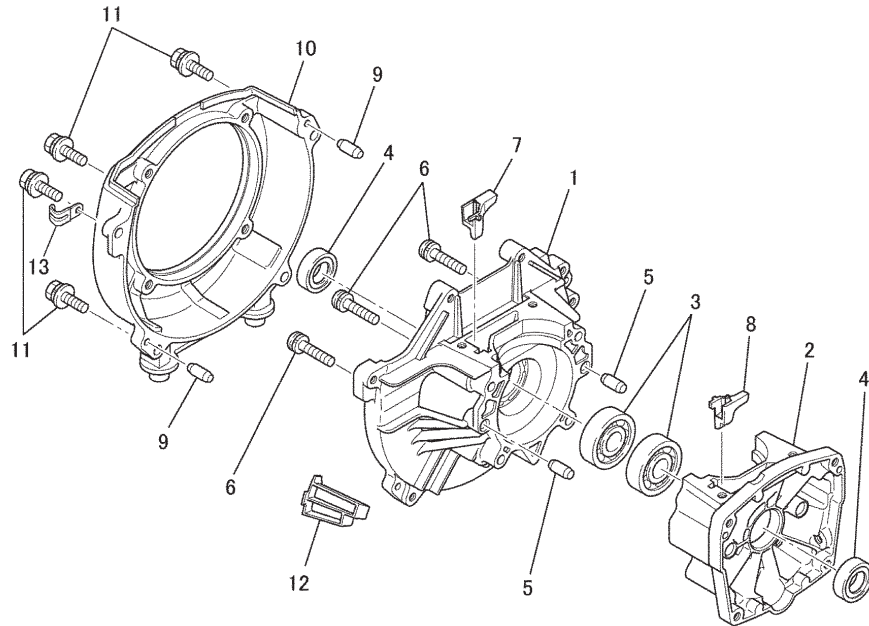

KPW3370M

TLE33FA-145A

CARBURETOR SYSTEM

REF NO	PART NO	DESCRIPTION	QTY	NOTES
01	TLE33031	GASKET-INSULATOR	1	
02	TLE33032	INSULATOR	1	
03	TLE23044	SCREW & WASHER	4	
04	TLE27012	GASKET-CARBURETOR	1	
05	TLE33C00-M	CARBURETOR ASSY	1	
C01	TF22C01	BODY ASSY-AIR PURGE	1	
C02	TF22C02	BODY ASSY-PUMP	1	
C04	TEX54DC04XA	O-RING	1	
C05	TH26C05Z	O-RING	1	
C06	TF22C05	COVER-PRIMER PUMP	1	
C07	TLE33C07M	VALVE ASSY-THROTTLE	1	
C08	TF22C07	SWIVEL ASSY	1	
C09	TF22C08	VALVE-INLET NEEDLE	1	
C10	TF22C10	GASKET-METERING DIAPHRAGM	1	
C11	TEX54C11XA	GASKET-PUMP	1	
C12	TF22C13	DIAPHRAGM-PUMP	1	
C13	TJ27C13V	DIAPHRAGM ASSY-METERING	1	
C15	TF22C19	SCREW-COLLAR THROTTLE	2	
C16	TLE33C16	SCREW-CABLE ADJUST KIT	1	
C16A	TF22C20	SCREW-METERING LEVER PIN	1	
C17	TF22C18	SCREW-COVER	4	
C19	TF22C21	SPRING-METERING LEVER	1	
C20	TLE235C20V	JET-MAIN KIT (.360)	1	
C21	TEX54C21XA	NUT-CABLE ADJUST	1	
C23	TF22C23	SCREEN-FUEL INLET	1	
C24	TF22C24	PIN-METERING LEVER	1	
C25	TF22C26	LEVER-METERING	1	
C26	TF22C27	BRACKET-CABLE	1	
C27	TF22C28	VALVE-CHECK	1	
C28	TF22C29	PRIMER-BULB	1	
C31	THCVR	DUST COVER	1	
CRK	TJ27V-CRK	CRK		

KPW3370M

TLE33FA-145A

CLUTCH SYSTEM

REF NO	PART NO	DESCRIPTION	QTY	NOTES
01	TLE33038	CLUTCH	1	
02	TLE33038-1	SHOE-CLUTCH	2	
03	TLE33038-2	SPRING	1	
04	TLE33039	BOLT-CLUTCH	2	
05	TLE33040	WASHER	2	
06	TLE33041	WASHER	2	

CONTROL SYSTEM

REF NO	PART NO	DESCRIPTION	QTY	NOTES
01	TLE24061	WIRE-THROTTLE	1	

KPW3370M

TLE33FA-145A

CRANKCASE SYSTEM

REF NO	PART NO	DESCRIPTION	QTY	NOTES
01	TLE33001	CASE-DRIVE	1	
02	TLE33002	CASE-STARTER	1	
03	TLE33003	BEARING-BALL	2	
04	TLE23004	OIL SEAL	2	
05	TLE23005	PIN-DOWEL	2	
06	TLE23006	SCREW & WASHER	4	
07	TLE33004	GUIDE	1	
08	TLE33005	GUIDE	1	
09	TLE23009	PIN-DOWEL	2	
10	TLE33006	CASE-FAN	1	
11	TLE33007	BOLT-&WASHER	4	
12	TLE33008	COVER	1	
13	TLE23012	CLAMP	1	