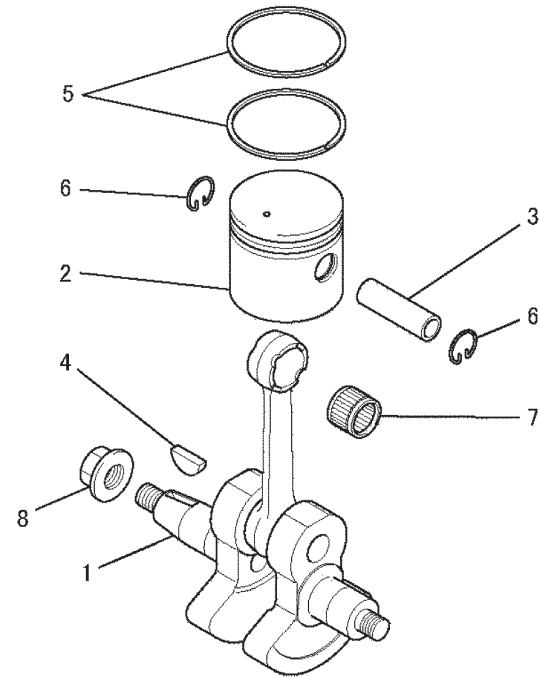

KPW3370M

TLE33FA-145A

CLUTCH SYSTEM

REF NO	PART NO	DESCRIPTION	QTY	NOTES
01	TLE33038	CLUTCH	1	
02	TLE33038-1	SHOE-CLUTCH	2	
03	TLE33038-2	SPRING	1	
04	TLE33039	BOLT-CLUTCH	2	
05	TLE33040	WASHER	2	
06	TLE33041	WASHER	2	

CONTROL SYSTEM

REF NO	PART NO	DESCRIPTION	QTY	NOTES
01	TLE24061	WIRE-THROTTLE	1	

KPW3370M

TLE33FA-145A

CRANKCASE SYSTEM

REF NO	PART NO	DESCRIPTION	QTY	NOTES
01	TLE33001	CASE-DRIVE	1	
02	TLE33002	CASE-STARTER	1	
03	TLE33003	BEARING-BALL	2	
04	TLE23004	OIL SEAL	2	
05	TLE23005	PIN-DOWEL	2	
06	TLE23006	SCREW & WASHER	4	
07	TLE33004	GUIDE	1	
08	TLE33005	GUIDE	1	
09	TLE23009	PIN-DOWEL	2	
10	TLE33006	CASE-FAN	1	
11	TLE33007	BOLT-&WASHER	4	
12	TLE33008	COVER	1	
13	TLE23012	CLAMP	1	

CRANKSHAFT, PISTON SYSTEM

REF NO	PART NO	DESCRIPTION	QTY	NOTES
01	TLE33018	CRANKSHAFT-ASSY	1	
02	TLE33019	PISTON	1	
03	TLE33020	PIN-PISTON	1	
04	TLE24023	KEY-WOODRUFF	1	
05	TLE33021	RING-TOP (SET)	1	
06	TLE33022	CLIP-PISTON-PIN	2	
07	TLE33023	BEARING-NEEDLE	1	
08	TLE23033	NUT-CONICAL SPG	1	

BODY

REF NO	PART NO	DESCRIPTION	QTY	NOTES
37	PW27525	CUTTER BOLT	1	
38	B06X25W	BOLT W/WASHERS 6X25	1	
39	B05X10W	BOLT-W/WASHERS-5x10	1	
40	B06X8	BOLT-6X8	1	
40A	PW27526	GREASE FITTING M6X1.0	1	
41	PW23062-02	COVER-GUARD	1	
42	PW23062-01	HOLDER-GUARD	1	
43	B06X12	BOLT 6X12	4	
44	SW006	WASHER-SPRING 6MM	4	
45	HN006	NUT 6MM	4	
46	B06X25	BOLT 6X25	2	
47	PW23062-04	COLLAR-GUARD	2	
48	SW006	WASHER-SPRING 6MM	2	
49	HN006	NUT 6MM	2	
50	PW23070	STRAP-SHOULDER	1	
51	PW23017	SUPPORT-STRAP	1	
52	S05X12	SCREW 5X12	1	
53	SW005	WASHER-SPRING 5MM	1	
54	311B0500	NUT 5MM	1	
55	PW36555	HANDLE LOOP	1	
56	PW36556	BRACKET-LOOP HANDLE	1	
57	PW27509	SCREW-W/WASHERS-5X35-BLACK	4	
58	PW27510	NUT 5-BLACK	4	
59	PW33050A	THROTTLE LEVER ASSY	1	
60	PW24016	WIRE-LEAD	2	
67	PW36567	GEAR CASE-ASSY	1	
68	PW23062	SAFETY GUARD ASSY	1	
69	PW36569	LOOP HANDLE ASSY	1	