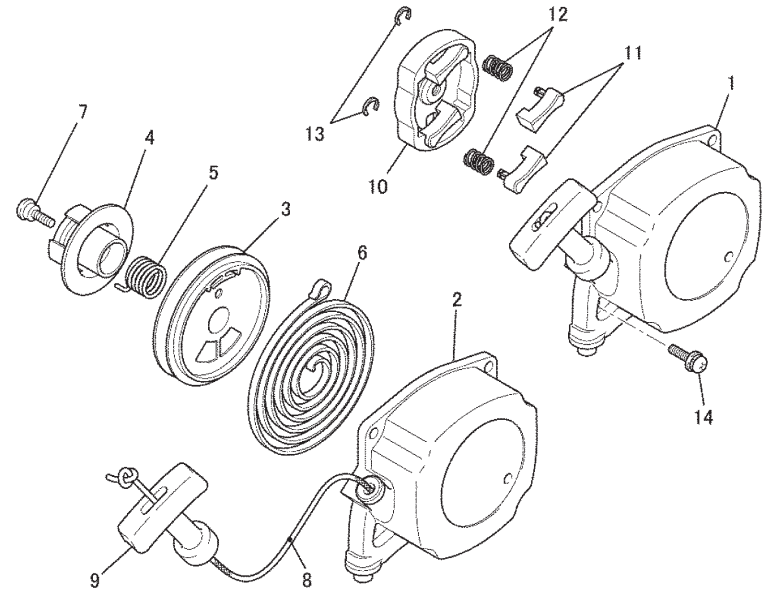

FLYWHEEL MAGNETO SYSTEM

REF NO	PART NO	DESCRIPTION	QTY	NOTES
01	TLE33024	ROTOR	1	
02	TLE33025	COIL-IGNITION	1	
03	TLE33026	CAP-PLUG	1	
04	TLE33027	BOLT-&WASHER	2	
05	BPMR8Y	NGK SPARK PLUG	1	
06	TLE33028	WIRE-LEAD	1	
07	TLE33029	GROMMET	1	
08	TLE33030	CAP-PLUG	1	

MUFFLER SYSTEM

REF NO	PART NO	DESCRIPTION	QTY	NOTES
01	TLE33033	GASKET-MUFFLER	1	
02	TLE33034	MUFFLER-ASSY	1	
03	TLE23054	SCREW	1	
04	TLE33035	SPARK-ARRESTER	1	
05	TLE24045	NUT-FLANGE	2	
06	TLE33036	SCREW&WASHER	1	
07	TLE33037	SCREW&WASHER	1	

KPW3370M

TLE33FA-145A

RECOIL STARTER SYSTEM

REF NO	PART NO	DESCRIPTION	QTY	NOTES
01	TLE33042	RECOIL-STARTER	1	
02	TLE33042-1	CASE-STARTER	1	
03	TLE33042-2	REEL	1	
04	TLE33042-3	CAM	1	
05	TLE33042-4	SPRING	1	
06	TLE33042-5	SPRING-SPIRAL	1	
07	TLE33042-6	SCREW	1	
08	TLE33042-7	ROPE-STARTER	1	
09	TLE33042-8	KNOB-STARTER	1	
10	TLE33043	PULLEY-STARTER	1	
11	TLE33043-1	RATCHET	2	
12	TLE33043-2	SPRING-RETURN	2	
13	TLE24050-3	SNAP-RING	2	
14	TLE33044	SCREW&WASHER	3	

BODY

REF NO	PART NO	DESCRIPTION	QTY	NOTES
37	PW27525	CUTTER BOLT	1	
38	B06X25W	BOLT W/WASHERS 6X25	1	
39	B05X10W	BOLT-W/WASHERS-5x10	1	
40	B06X8	BOLT-6X8	1	
40A	PW27526	GREASE FITTING M6X1.0	1	
41	PW23062-02	COVER-GUARD	1	
42	PW23062-01	HOLDER-GUARD	1	
43	B06X12	BOLT 6X12	4	
44	SW006	WASHER-SPRING 6MM	4	
45	HN006	NUT 6MM	4	
46	B06X25	BOLT 6X25	2	
47	PW23062-04	COLLAR-GUARD	2	
48	SW006	WASHER-SPRING 6MM	2	
49	HN006	NUT 6MM	2	
50	PW23070	STRAP-SHOULDER	1	
51	PW23017	SUPPORT-STRAP	1	
52	S05X12	SCREW 5X12	1	
53	SW005	WASHER-SPRING 5MM	1	
54	311B0500	NUT 5MM	1	
55	PW36555	HANDLE LOOP	1	
56	PW36556	BRACKET-LOOP HANDLE	1	
57	PW27509	SCREW-W/WASHERS-5X35-BLACK	4	
58	PW27510	NUT 5-BLACK	4	
59	PW33050A	THROTTLE LEVER ASSY	1	
60	PW24016	WIRE-LEAD	2	
67	PW36567	GEAR CASE-ASSY	1	
68	PW23062	SAFETY GUARD ASSY	1	
69	PW36569	LOOP HANDLE ASSY	1	