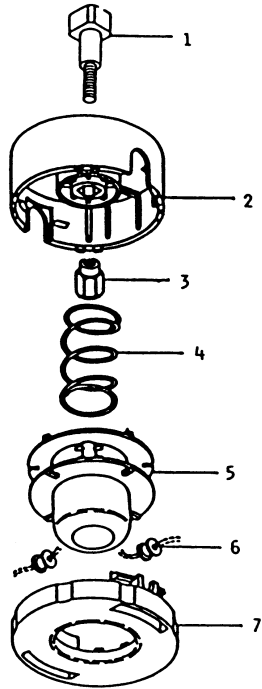

KPW3370M

CUTTING HEAD (AUTOMATIC)

REF NO	PART NO	DESCRIPTION	QTY	NOTES
	LCT010A	HEAD ASSY-TAP	1	
01	LCT001B	SHAFTBOLT-LH 8MM	1	
02	LCT010A-02	HOUSING-OUTER	1	
03	LCT010A-08	NUT	1	
04	LCT010-05	SPRING	1	
05	LCT010A-04	INNER-BUMP	1	
06	LCT003	EYELET	2	
07	LCT010A-03	BASE	1