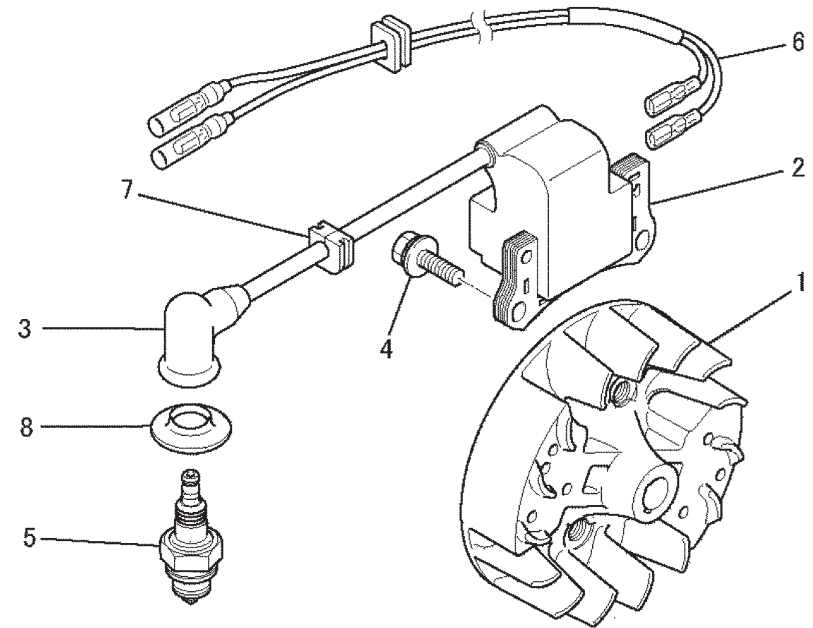

FLYWHEEL MAGNETO SYSTEM

REF NO	PART NO	DESCRIPTION	QTY	NOTES
01	TLE33024	ROTOR	1	
02	TLE33025	COIL-IGNITION	1	
03	TLE33026	CAP-PLUG	1	
04	TLE33027	BOLT-&WASHER	2	
05	BPMR8Y	NGK SPARK PLUG	1	
06	TLE33028	WIRE-LEAD	1	
07	TLE33029	GROMMET	1	
08	TLE33030	CAP-PLUG	1