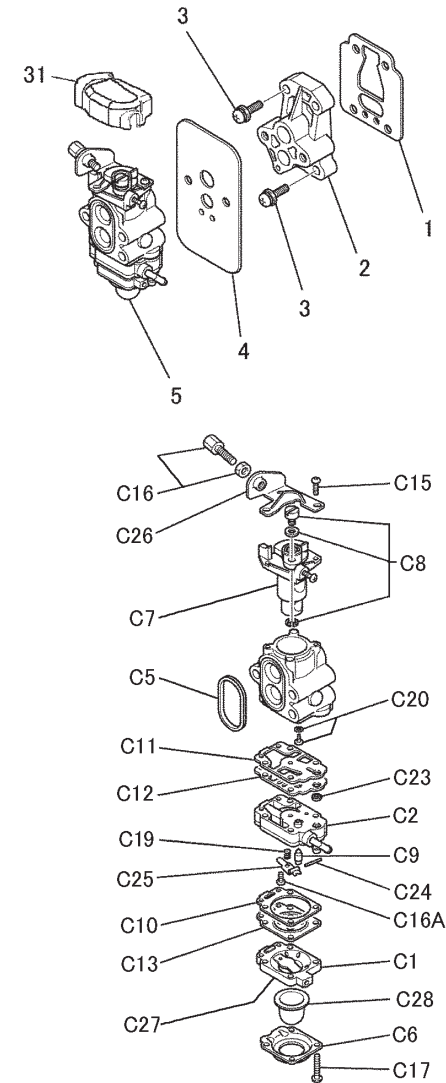

KPW3370M

TLE33FA-145A

CARBURETOR SYSTEM

REF NO	PART NO	DESCRIPTION	QTY	NOTES
01	TLE33031	GASKET-INSULATOR	1	
02	TLE33032	INSULATOR	1	
03	TLE23044	SCREW & WASHER	4	
04	TLE27012	GASKET-CARBURETOR	1	
05	TLE33C00-M	CARBURETOR ASSY	1	
C01	TF22C01	BODY ASSY-AIR PURGE	1	
C02	TF22C02	BODY ASSY-PUMP	1	
C04	TEX54DC04XA	O-RING	1	
C05	TH26C05Z	O-RING	1	
C06	TF22C05	COVER-PRIMER PUMP	1	
C07	TLE33C07M	VALVE ASSY-THROTTLE	1	
C08	TF22C07	SWIVEL ASSY	1	
C09	TF22C08	VALVE-INLET NEEDLE	1	
C10	TF22C10	GASKET-METERING DIAPHRAGM	1	
C11	TEX54C11XA	GASKET-PUMP	1	
C12	TF22C13	DIAPHRAGM-PUMP	1	
C13	TJ27C13V	DIAPHRAGM ASSY-METERING	1	
C15	TF22C19	SCREW-COLLAR THROTTLE	2	
C16	TLE33C16	SCREW-CABLE ADJUST KIT	1	
C16A	TF22C20	SCREW-METERING LEVER PIN	1	
C17	TF22C18	SCREW-COVER	4	
C19	TF22C21	SPRING-METERING LEVER	1	
C20	TLE235C20V	JET-MAIN KIT (.360)	1	
C21	TEX54C21XA	NUT-CABLE ADJUST	1	
C23	TF22C23	SCREEN-FUEL INLET	1	
C24	TF22C24	PIN-METERING LEVER	1	
C25	TF22C26	LEVER-METERING	1	
C26	TF22C27	BRACKET-CABLE	1	
C27	TF22C28	VALVE-CHECK	1	
C28	TF22C29	PRIMER-BULB	1	
C31	THCVR	DUST COVER	1	
CRK	TJ27V-CRK	CRK		

KPW3370M

TLE33FA-145A

CLUTCH SYSTEM

REF NO	PART NO	DESCRIPTION	QTY	NOTES
01	TLE33038	CLUTCH	1	
02	TLE33038-1	SHOE-CLUTCH	2	
03	TLE33038-2	SPRING	1	
04	TLE33039	BOLT-CLUTCH	2	
05	TLE33040	WASHER	2	
06	TLE33041	WASHER	2	