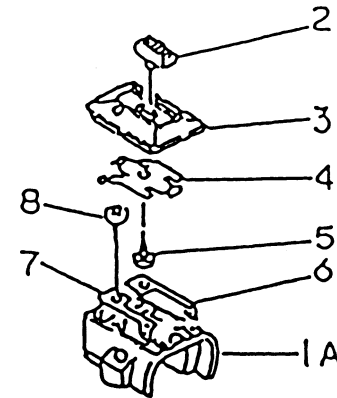

KPW3370M

TLE33FA-145A

RECOIL STARTER SYSTEM

REF NO	PART NO	DESCRIPTION	QTY	NOTES
01	TLE33042	RECOIL-STARTER	1	
02	TLE33042-1	CASE-STARTER	1	
03	TLE33042-2	REEL	1	
04	TLE33042-3	CAM	1	
05	TLE33042-4	SPRING	1	
06	TLE33042-5	SPRING-SPIRAL	1	
07	TLE33042-6	SCREW	1	
08	TLE33042-7	ROPE-STARTER	1	
09	TLE33042-8	KNOB-STARTER	1	
10	TLE33043	PULLEY-STARTER	1	
11	TLE33043-1	RATCHET	2	
12	TLE33043-2	SPRING-RETURN	2	
13	TLE24050-3	SNAP-RING	2	
14	TLE33044	SCREW&WASHER	3	

THIS PAGE INTENTIONALLY LEFT BLANK

KPW3370M

TLE33FA-145A

THROTTLE LEVER

REF NO	PART NO	DESCRIPTION	QTY	NOTES
	PW33050A	THROTTLE LEVER ASSY	1	
01A	PW33051-01A	BODY-UPPER	1	
01B	PW33051-01B	BODY-LOWER	1	
02	PW24015-02	SWITCH	1	
03	PW24015-03	COVER	1	
04	PW24015-04	SPRING	1	
05	PW24015-05	SCREW 3X8	1	
06	PW24015-06	PLATE-GROUND R	1	
07	PW24015-07	PLATE-GROUND L	1	
08	PW24015-05	SCREW 3X8	2	
09	PW24015-09	LEVER	1	
10	PW24015-10	SHAFT	1	
11	PW24015-11	SPRING	1	
12	PW24015-12	STOPPER	1	
13	PW24015-13	SPRING-RETURN	1	
14	PW24015-14	E-RING	1	
15A	220B0520	SCREW 5X20	2	
16A	311B0500	NUT 5MM	2	

BODY

REF NO	PART NO	DESCRIPTION	QTY	NOTES
37	PW27525	CUTTER BOLT	1	
38	B06X25W	BOLT W/WASHERS 6X25	1	
39	B05X10W	BOLT-W/WASHERS-5x10	1	
40	B06X8	BOLT-6X8	1	
40A	PW27526	GREASE FITTING M6X1.0	1	
41	PW23062-02	COVER-GUARD	1	
42	PW23062-01	HOLDER-GUARD	1	
43	B06X12	BOLT 6X12	4	
44	SW006	WASHER-SPRING 6MM	4	
45	HN006	NUT 6MM	4	
46	B06X25	BOLT 6X25	2	
47	PW23062-04	COLLAR-GUARD	2	
48	SW006	WASHER-SPRING 6MM	2	
49	HN006	NUT 6MM	2	
50	PW23070	STRAP-SHOULDER	1	
51	PW23017	SUPPORT-STRAP	1	
52	S05X12	SCREW 5X12	1	
53	SW005	WASHER-SPRING 5MM	1	
54	311B0500	NUT 5MM	1	
55	PW36555	HANDLE LOOP	1	
56	PW36556	BRACKET-LOOP HANDLE	1	
57	PW27509	SCREW-W/WASHERS-5X35-BLACK	4	
58	PW27510	NUT 5-BLACK	4	
59	PW33050A	THROTTLE LEVER ASSY	1	
60	PW24016	WIRE-LEAD	2	
67	PW36567	GEAR CASE-ASSY	1	
68	PW23062	SAFETY GUARD ASSY	1	
69	PW36569	LOOP HANDLE ASSY	1	