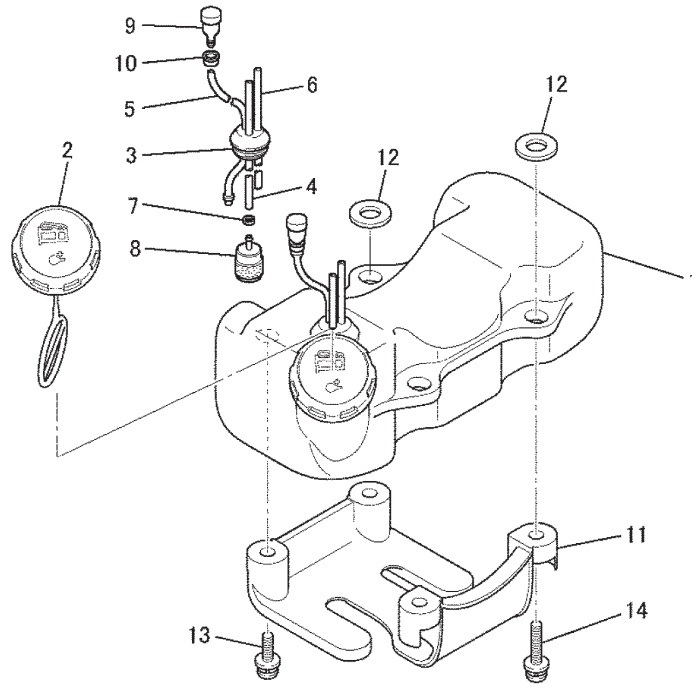

KPW3370M

TLE33FA-145A

FUEL TANK SYSTEM

REF NO	PART NO	DESCRIPTION	QTY	NOTES
01	TLE33045	FUEL-TANK-ASSY	1	
02	TLE33046	TANK-CAP-ASSY	1	
03	TLE24054	GROMMET	1	
04	TLE27017	TUBE-FUEL	1	
05	TLE33047	HOSE-FUEL	1	
06	TLE33048	TUBE-FUEL	1	
07	TLE23073	CLAMP	1	
08	TF22C30	FILTER-FUEL	1	
09	TLE23093	VALVE-BREATHER	1	
10	TLE23094	CLIP	1	
11	TLE33049	STAND-ENGINE	1	
12	TLE23076	WASHER	4	
13	TLE23077	SCREW & WASHER	2	
14	TLE23078	SCREW & WASHER	2