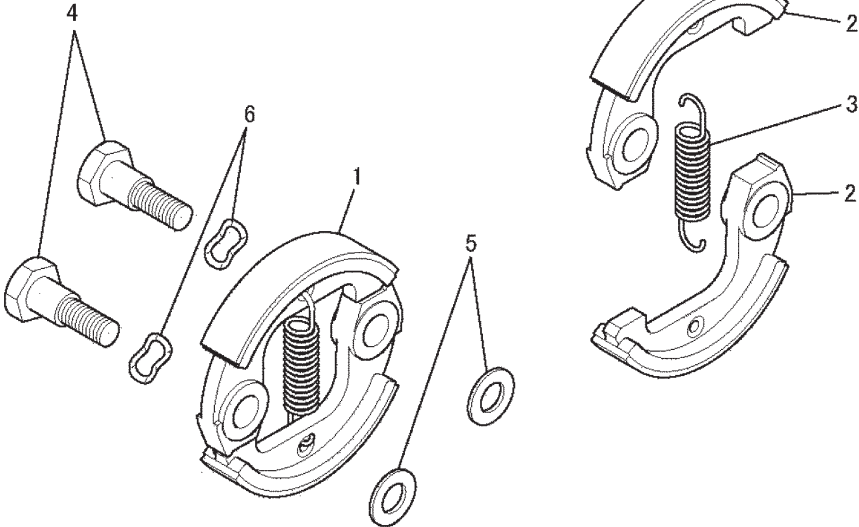

KPW3370M

TLE33FA-145A

CARBURETOR SYSTEM

REF NO	PART NO	DESCRIPTION	QTY	NOTES
01	TLE33031	GASKET-INSULATOR	1	
02	TLE33032	INSULATOR	1	
03	TLE23044	SCREW & WASHER	4	
04	TLE27012	GASKET-CARBURETOR	1	
05	TLE33C00-M	CARBURETOR ASSY	1	
C01	TF22C01	BODY ASSY-AIR PURGE	1	
C02	TF22C02	BODY ASSY-PUMP	1	
C04	TEX54DC04XA	O-RING	1	
C05	TH26C05Z	O-RING	1	
C06	TF22C05	COVER-PRIMER PUMP	1	
C07	TLE33C07M	VALVE ASSY-THROTTLE	1	
C08	TF22C07	SWIVEL ASSY	1	
C09	TF22C08	VALVE-INLET NEEDLE	1	
C10	TF22C10	GASKET-METERING DIAPHRAGM	1	
C11	TEX54C11XA	GASKET-PUMP	1	
C12	TF22C13	DIAPHRAGM-PUMP	1	
C13	TJ27C13V	DIAPHRAGM ASSY-METERING	1	
C15	TF22C19	SCREW-COLLAR THROTTLE	2	
C16	TLE33C16	SCREW-CABLE ADJUST KIT	1	
C16A	TF22C20	SCREW-METERING LEVER PIN	1	
C17	TF22C18	SCREW-COVER	4	
C19	TF22C21	SPRING-METERING LEVER	1	
C20	TLE235C20V	JET-MAIN KIT (.360)	1	
C21	TEX54C21XA	NUT-CABLE ADJUST	1	
C23	TF22C23	SCREEN-FUEL INLET	1	
C24	TF22C24	PIN-METERING LEVER	1	
C25	TF22C26	LEVER-METERING	1	
C26	TF22C27	BRACKET-CABLE	1	
C27	TF22C28	VALVE-CHECK	1	
C28	TF22C29	PRIMER-BULB	1	
C31	THCVR	DUST COVER	1	
CRK	TJ27V-CRK	CRK		

KPW3370M

TLE33FA-145A

CLUTCH SYSTEM

REF NO	PART NO	DESCRIPTION	QTY	NOTES
01	TLE33038	CLUTCH	1	
02	TLE33038-1	SHOE-CLUTCH	2	
03	TLE33038-2	SPRING	1	
04	TLE33039	BOLT-CLUTCH	2	
05	TLE33040	WASHER	2	
06	TLE33041	WASHER	2	