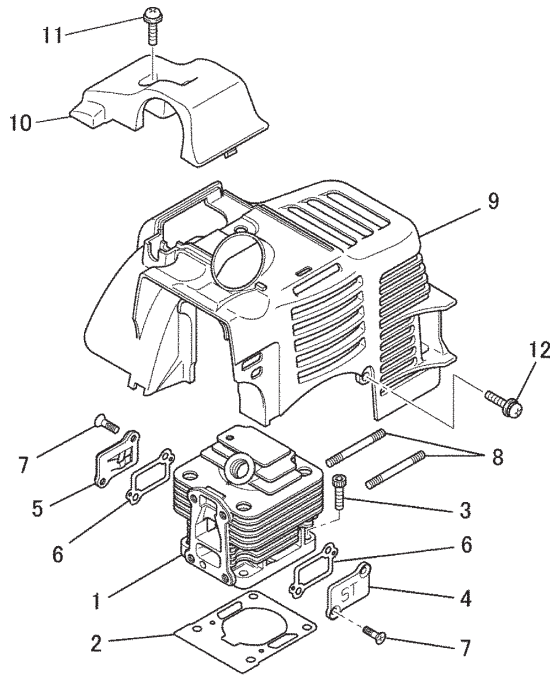

KPW3370M

TLE33FA-145A

CYLINDER, TOP COVER SYSTEM

REF NO	PART NO	DESCRIPTION	QTY	NOTES
01	TLE33009	CYLINDER	1	
02	TLE33010	GASKET-CYLINDER	1	
03	TLE23016	BOLT-SCH	4	
04	TLE33011	COVER	1	
05	TLE33012	COVER	1	
06	TLE33013	GASKET	2	
07	TLE33014	SCREW-CTSK-CRS	4	
08	TLE23021	BOLT-STUD	2	
09	TLE33015	COVER-TOP	1	
10	TLE33016	GUARD-PLUG	1	
11	TLE23024	SCREW & WASHER	1