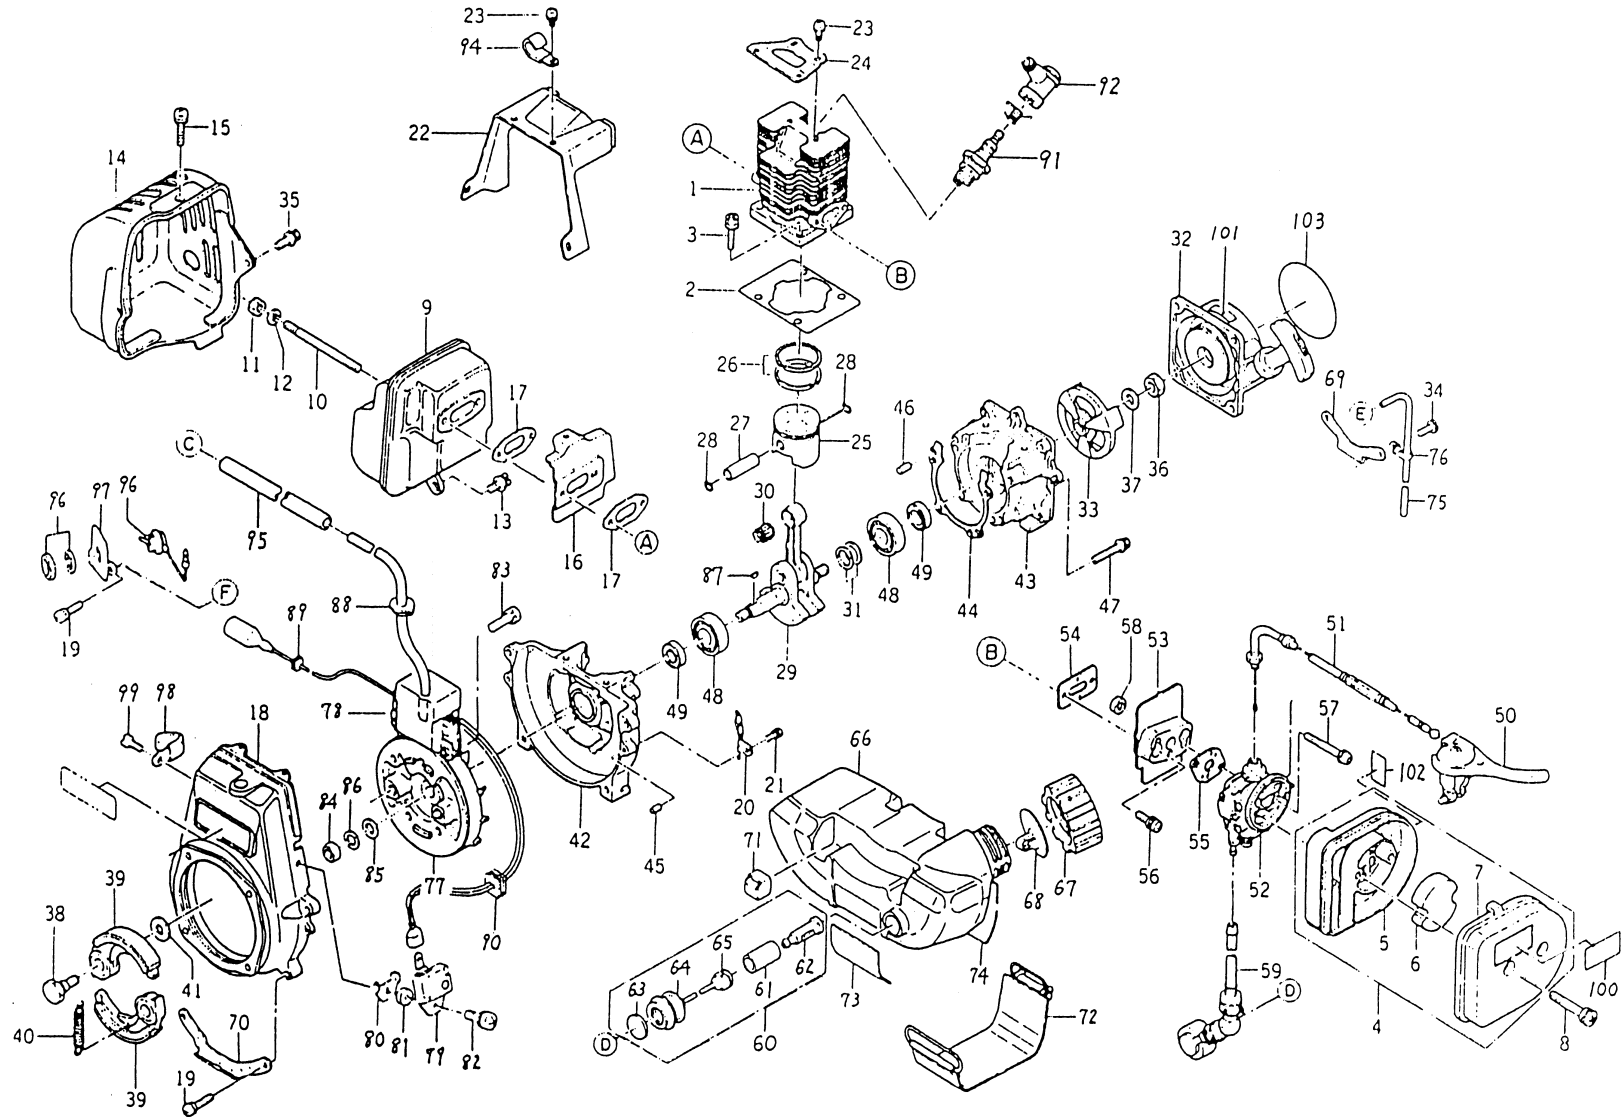

ENGINE

REF NO	PART NO	DESCRIPTION	QTY	NOTES
043	TD33043	CRANKCASE (RECOIL)	1	
044	TD33044	GASKET-CRANKCASE	1	
045	KT125808	PIN-DOWEL	1	
046	TD24029	PIN-DOWEL	1	
047	TD24030	SCREW 5X30	4	
048	BB6201	BEARING-BALL 6201	2	
049	KT12038	SEAL-OIL	2	
050	PW33050A	THROTTLE LEVER ASSY	1	
051	TD33051	CABLE-THROTTLE (LONG)	1	
051A	TD33051A	CABLE-THROTTLE (SHORT)	1	
052	TD33052	CARBURETOR ASSY	1	
053	TD33053	INSULATOR	1	
054	TD33054	GASKET-INSULATOR	1	
055	TD33055	GASKET	1	
056	TD24039	SCREW 5X20	2	
057	234B0543	SCREW 5X43	2	
058	311B0500	NUT 5MM	2	
059	TD33059	PUMP-PRIMING	1	
060	TD33060	FUEL STRAINER ASSY	1	
061	KT125829	FILTER-FUEL	1	
062	KT125830	WEIGHT	1	
063	KT125820	STRAINER	1	
064	TD33064	PIPE-STRAINER	1	
065	TF22040	CLAMP	1	
066	TD33066	TANK-FUEL	1	
067	TD33067	CAP-TANK	1	
068	KT125819	BREATHER	1	
069	TD33069	BRACKET-TANK	1	
070	TD33070	BRACKET-TANK	1	
071	TD33071	DAMPER	1	
072	TD33072	STRAP-TANK	1	
073	TD33073	DAMPER	2	
074	TD33074	DAMPER	2	
075	TD33075	TUBE	1	
076	TD33076	CLAMP	1	
077	TD33077	FLYWHEEL	1	
078	TD33078	COIL-IGNITION	1	
079	TD33079	IGNITER	1	
080	TD33080	BRACKET	1	
081	TD33081	COLLAR	1	
082	234B0414	SCREW 4X14	1	
083	180B0520	BOLT 5X20	3	

KPW3300

TD33DX-310852C

ENGINE

KPW3300

TD33DX-310852C

ENGINE

REF NO	PART NO	DESCRIPTION	QTY	NOTES
084	312B0800	NUT 8MM	1	
085	KT12028	WASHER 8MM	1	
086	KT12027	WASHER-SPRING 8MM	1	
087	KT12025	KEY	1	
088	TD33088	GROMMET	1	
089	TD33089	GROMMET	1	
090	TD33090	GROMMET	1	
091	BM6A	SPARK PLUG-NGK	1	
092	KT12048	PLUG CAP ASSY	1	
094	TD33094	CLAMP	1	
095	TD33095	TUBE	1	
096	TD33096	STOP SWITCH	1	
097	TD33097	BRACKET-SWITCH	1	
098	TD33098	CLAMP	1	
099	220B0406A	SCREW 4X6	1	
100	TD33100	LABEL	1	
101	TD33101	LABEL	1	
102	TD33102	LABEL	1	
103	TD33103	LABEL	1	