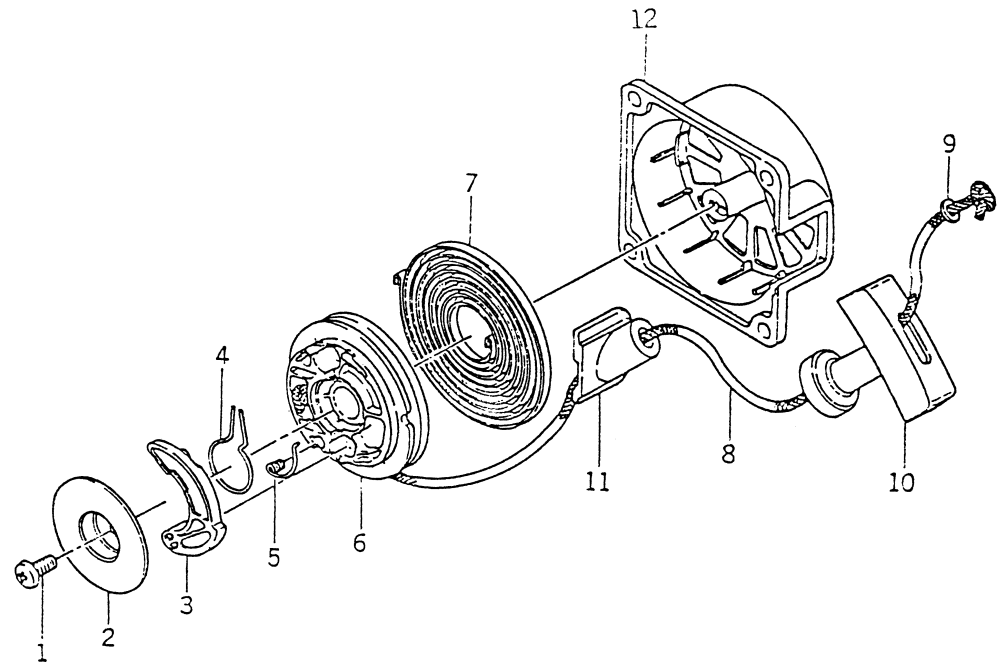

KPW3300

TD33DX-310852C

STARTER

REF NO	PART NO	DESCRIPTION	QTY	NOTES
	TD33032	RECOIL ASSY	1	
001	TD33032-01	SCREW-TAPPING	1	
002	TD33032-02	RETAINER	1	
003	KT12R03A	PAWL	1	
004	KT12R04A	SPRING	1	
005	KT12R05A	SPRING-RETURN	1	
006	KT12R06A	REEL	1	
007	TF22080-07	SPRING-RECOIL	1	
008	KT12R08A	ROPE	1	
009	TD33032-09	WASHER	1	
010	TD33032-10	HANDLE	1	
011	TD33032-11	GUIDE-ROPE	1	
012	TD33032-12	CASE-RECOIL	1