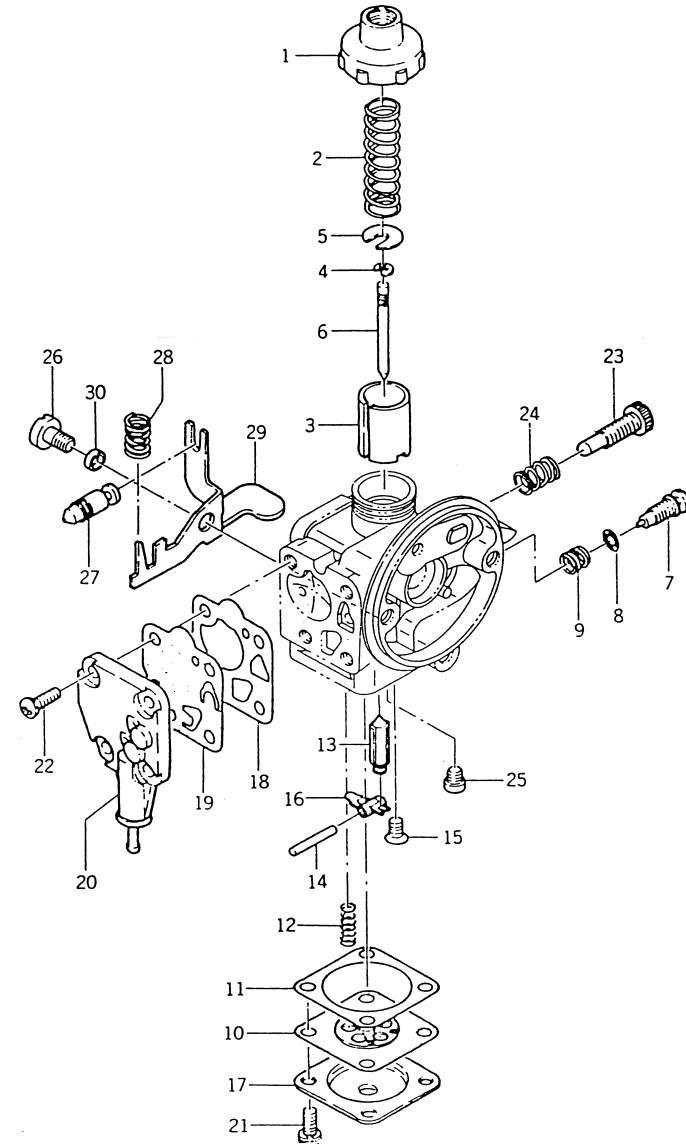

KPW3300

TD33DX-310852C

ENGINE

KPW3300

TD33DX-310852C

ENGINE

REF NO	PART NO	DESCRIPTION	QTY	NOTES
084	312B0800	NUT 8MM	1	
085	KT12028	WASHER 8MM	1	
086	KT12027	WASHER-SPRING 8MM	1	
087	KT12025	KEY	1	
088	TD33088	GROMMET	1	
089	TD33089	GROMMET	1	
090	TD33090	GROMMET	1	
091	BM6A	SPARK PLUG-NGK	1	
092	KT12048	PLUG CAP ASSY	1	
094	TD33094	CLAMP	1	
095	TD33095	TUBE	1	
096	TD33096	STOP SWITCH	1	
097	TD33097	BRACKET-SWITCH	1	
098	TD33098	CLAMP	1	
099	220B0406A	SCREW 4X6	1	
100	TD33100	LABEL	1	
101	TD33101	LABEL	1	
102	TD33102	LABEL	1	
103	TD33103	LABEL	1	

KPW3300

TD33DX-310852C

THIS PAGE INTENTIONALLY LEFT BLANK

KPW3300

TD33DX-310852C

CARBURETOR

REF NO	PART NO	DESCRIPTION	QTY	NOTES
	TD33052	CARBURETOR ASSY	1	
001	KT17043-14	CAP-BODY	1	
002	KT17043-13	SPRING-THROTTLE	1	
003	TD33052-03	VALVE-THROTTLE	1	
004	KT12C08	E-RING	1	
005	KT12C07	RETAINER-SPRING	1	
006	TD33052-06	NEEDLE-JET	1	
007	TD33052-07	SCREW-ADJUST	1	
008	TD33052-08	O-RING	1	
009	TD33052-09	SPRING	1	
010	TD33052-10	DIAPHRAGM-CARBURETOR	1	
011	TD33052-11	GASKET	1	
012	TD33052-12	SPRING	1	
013	KT12C21	VALVE-NEEDLE	1	
014	TD33052-14	PIN-FLOAT	1	
015	TD33052-15	SCREW	1	
016	TD24035-16	LEVER	1	
017	TD33052-17	COVER	1	
018	TD24035-18	GASKET	1	
019	TD33052-19	DIAPHRAGM-PUMP	1	
020	TD33052-20	COVER-PUMP	1	
021	TD33052-21	SCREW 3X8	4	
022	TD33052-22	SCREW 3X10	4	
023	KT17043-15	SCREW-SLOW ADJUST	1	
024	KT12C12	SPRING	1	
025	TD33052-25	PLUG-DRAIN	1	
026	220B0408	SCREW 4X8	1	
027	KT12C31	VALVE-BREATHER	1	
028	TD18033-31	SPRING-TICKLER	1	
029	TD33052-29	LEVER-TICKLER	1	
030	TD33052-30	COLLAR	1	
CRK	TD33CRK	CARBURETOR KIT		