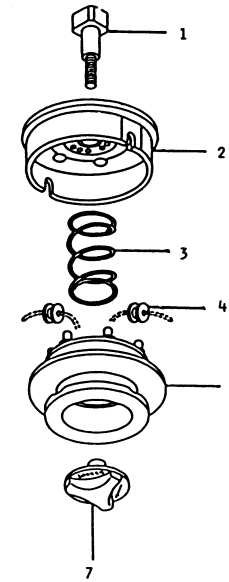

CUTTING HEAD (MANUAL)

REF NO	PART NO	DESCRIPTION	QTY	NOTES
	LCT008B	HEAD ASSY-MANUAL	1	
01	LCT001B	SHAFTBOLT-LH 8MM	1	
02	LCT002	HOUSING	1	
03	LCT003	EYELET	2	
05	LCT005	INTERSPOOL	1	
06	LCT006	SPRING	1	
07B	LCT007B	KNOB-LH THREAD	1