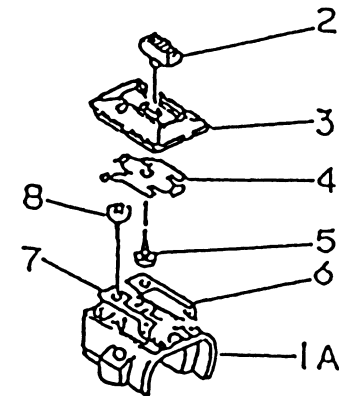

KPW3300

TD33DX-310852C

STARTER

REF NO	PART NO	DESCRIPTION	QTY	NOTES
	TD33032	RECOIL ASSY	1	
001	TD33032-01	SCREW-TAPPING	1	
002	TD33032-02	RETAINER	1	
003	KT12R03A	PAWL	1	
004	KT12R04A	SPRING	1	
005	KT12R05A	SPRING-RETURN	1	
006	KT12R06A	REEL	1	
007	TF22080-07	SPRING-RECOIL	1	
008	KT12R08A	ROPE	1	
009	TD33032-09	WASHER	1	
010	TD33032-10	HANDLE	1	
011	TD33032-11	GUIDE-ROPE	1	
012	TD33032-12	CASE-RECOIL	1	

KPW3300

TD33DX-310852C

THROTTLE LEVER

REF NO	PART NO	DESCRIPTION	QTY	NOTES
	PW33050A	THROTTLE LEVER ASSY	1	
01A	PW33051-01A	BODY-UPPER	1	
01B	PW33051-01B	BODY-LOWER	1	
02	PW24015-02	SWITCH	1	
03	PW24015-03	COVER	1	
04	PW24015-04	SPRING	1	
05	PW24015-05	SCREW 3X8	1	
06	PW24015-06	PLATE-GROUND R	1	
07	PW24015-07	PLATE-GROUND L	1	
08	PW24015-05	SCREW 3X8	2	
09	PW24015-09	LEVER	1	
10	PW24015-10	SHAFT	1	
11	PW24015-11	SPRING	1	
12	PW24015-12	STOPPER	1	
13	PW24015-13	SPRING-RETURN	1	
14	PW24015-14	E-RING	1	
15A	220B0520	SCREW 5X20	2	
16A	311B0500	NUT 5MM	2	