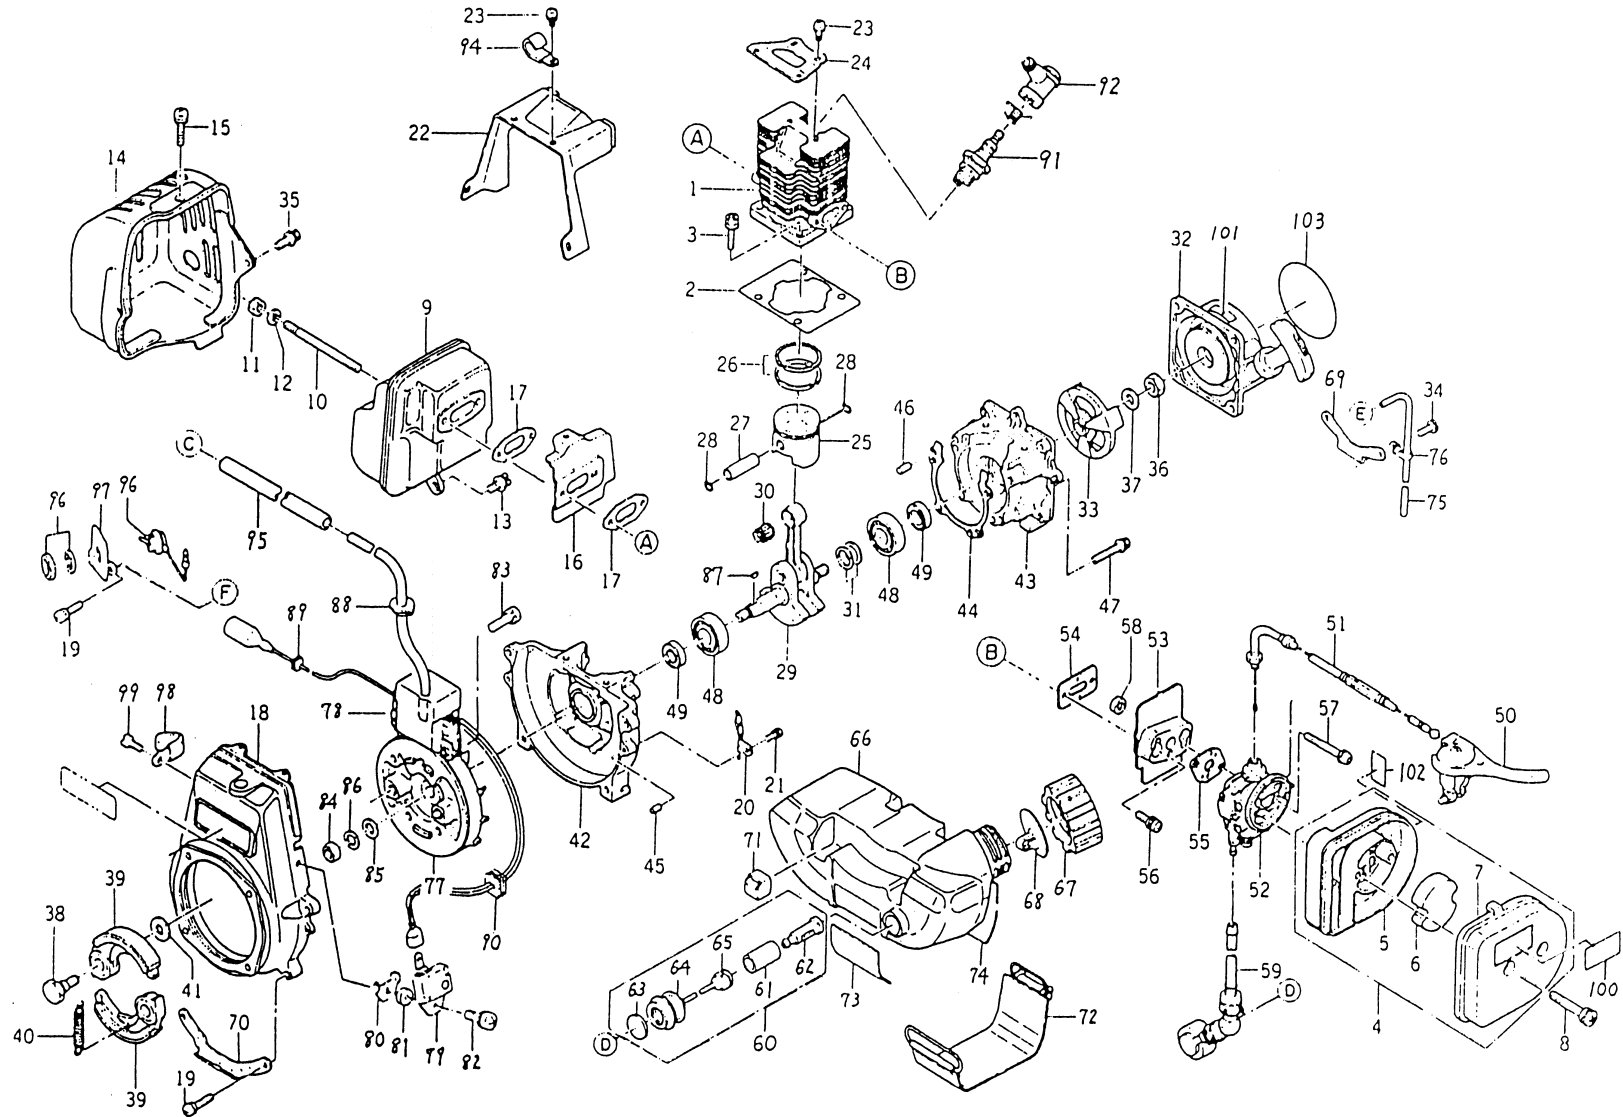

2051 Saturn Street
Monterey Park, CA 91755
323.728.7266
323.728.5304 Fax
<http://www.tmcpower.com>

PARTS CATALOG

KPW3300 LINE TRIMMER/WEEDER

ENGINE REFERENCE:

TD33DX-310852C

KPW3300

TD33DX-310852C

ENGINE

ENGINE

REF NO	PART NO	DESCRIPTION	QTY	NOTES
043	TD33043	CRANKCASE (RECOIL)	1	
044	TD33044	GASKET-CRANKCASE	1	
045	KT125808	PIN-DOWEL	1	
046	TD24029	PIN-DOWEL	1	
047	TD24030	SCREW 5X30	4	
048	BB6201	BEARING-BALL 6201	2	
049	KT12038	SEAL-OIL	2	
050	PW33050A	THROTTLE LEVER ASSY	1	
051	TD33051	CABLE-THROTTLE (LONG)	1	
051A	TD33051A	CABLE-THROTTLE (SHORT)	1	
052	TD33052	CARBURETOR ASSY	1	
053	TD33053	INSULATOR	1	
054	TD33054	GASKET-INSULATOR	1	
055	TD33055	GASKET	1	
056	TD24039	SCREW 5X20	2	
057	234B0543	SCREW 5X43	2	
058	311B0500	NUT 5MM	2	
059	TD33059	PUMP-PRIMING	1	
060	TD33060	FUEL STRAINER ASSY	1	
061	KT125829	FILTER-FUEL	1	
062	KT125830	WEIGHT	1	
063	KT125820	STRAINER	1	
064	TD33064	PIPE-STRAINER	1	
065	TF22040	CLAMP	1	
066	TD33066	TANK-FUEL	1	
067	TD33067	CAP-TANK	1	
068	KT125819	BREATHER	1	
069	TD33069	BRACKET-TANK	1	
070	TD33070	BRACKET-TANK	1	
071	TD33071	DAMPER	1	
072	TD33072	STRAP-TANK	1	
073	TD33073	DAMPER	2	
074	TD33074	DAMPER	2	
075	TD33075	TUBE	1	
076	TD33076	CLAMP	1	
077	TD33077	FLYWHEEL	1	
078	TD33078	COIL-IGNITION	1	
079	TD33079	IGNITER	1	
080	TD33080	BRACKET	1	
081	TD33081	COLLAR	1	
082	234B0414	SCREW 4X14	1	
083	180B0520	BOLT 5X20	3	

KPW3300

TD33DX-310852C

ENGINE

KPW3300

TD33DX-310852C

ENGINE

REF NO	PART NO	DESCRIPTION	QTY	NOTES
084	312B0800	NUT 8MM	1	
085	KT12028	WASHER 8MM	1	
086	KT12027	WASHER-SPRING 8MM	1	
087	KT12025	KEY	1	
088	TD33088	GROMMET	1	
089	TD33089	GROMMET	1	
090	TD33090	GROMMET	1	
091	BM6A	SPARK PLUG-NGK	1	
092	KT12048	PLUG CAP ASSY	1	
094	TD33094	CLAMP	1	
095	TD33095	TUBE	1	
096	TD33096	STOP SWITCH	1	
097	TD33097	BRACKET-SWITCH	1	
098	TD33098	CLAMP	1	
099	220B0406A	SCREW 4X6	1	
100	TD33100	LABEL	1	
101	TD33101	LABEL	1	
102	TD33102	LABEL	1	
103	TD33103	LABEL	1	