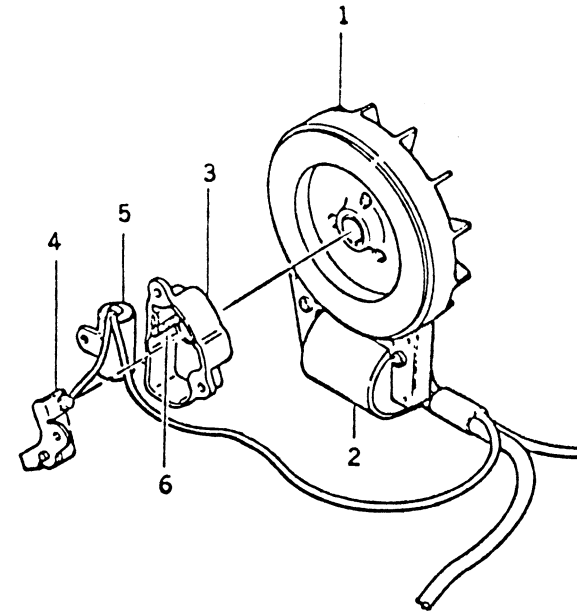

ELECTRICAL EQUIPMENT

REF NO	PART NO	DESCRIPTION	QTY	NOTES
01	KT17033-01	FLYWHEEL	1	
02	KT17033-02	COIL-IGNITION	1	
03	KT17033-03	COVER-BREAKER	1	
04	KT12M08	BREAKER	1	
05	KT12M07	CONDENSER	1	
06	KT12M09	FELT-CAM	1