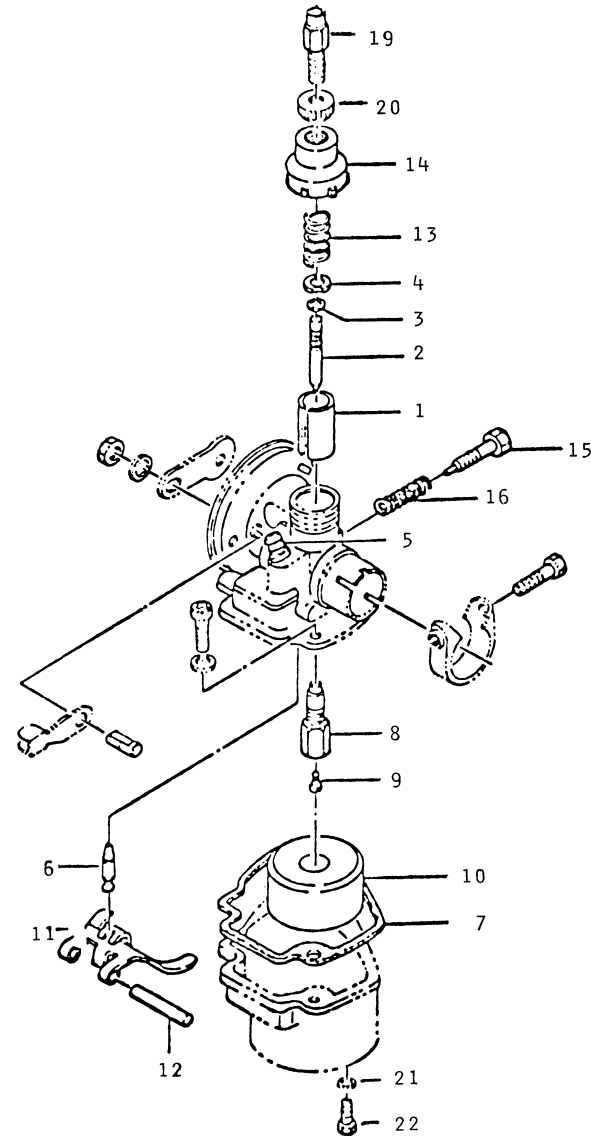

43 KT17043 CARBURETOR ASSY 1
ENGINE

REF NO	PART NO	DESCRIPTION	QTY	NOTES
44	KT17044	INSULATOR	1	
45	KT17045	PIPE-INLET	1	
46	KT17046	GASKET	2	
47	232B0520A	SCREW 5X20	2	
48	KT17048	MUFFLER ASSY	1	
49	223B0514A	SCREW 5X14	1	
50	KT125824	WASHER-TANK	1	
51	KT17051	GASKET-EXHAUST	1	
52	KT17052	STUD	2	
53	410B0500	WASHER 5MM	2	
54	311B0500	NUT 5MM	2	
55	KT17055	FUEL COCK ASSY	1	
56	KT17056	FUEL TANK ASSY	1	
57	KT17057	CAP-TANK	1	
58	KT17058	BREATHER	1	
59	KT17059	STRAINER	1	
60	KT17060	GASKET	1	
61	KT17061	RING-SNAP	1	
62	KT17062	CLIP	1	
63	KT17063	TUBE-VINYL	1	
64	KT17064	BRACKET-TANK	1	
65	KT17065	STRAP-TANK	2	
66	232B0512	SCREW 5X12	2	
67	KT17067	CRANKSHAFT ASSY	1	
68	KT17068	BEARING-NEEDLE	1	
69	KT17069	CASE-CLUTCH	1	
70	220B0516A	SCREW 5X16	4	
71	KT125852P-PW	LEVER-THROTTLE (PLASTIC)	1	
72	KT17072	CABLE-THROTTLE	1	
73	KT17073	CLUTCH ASSY	1	
74	KT17074	PIN-CLUTCH	2	
75	KT17075	HOLDER-CLUTCH	1	
76	233B0616	SCREW 6X16	2	
77	TA51051	WASHER-SPECIAL 6MM	2	
78	KT17078	SHOE-CLUTCH	2	
79	TG34029	SPRING-CLUTCH	1	
80	KT17080	WASHER-CLUTCH	2	
81	KT17081	RECOIL ASSY	1	
82	214B0410A	SCREW 4X10	4	

KPW32

KT17J-311737A

CARBURETOR

REF NO	PART NO	DESCRIPTION	QTY	NOTES
01	KT17043-01	VALVE-THROTTLE	1	
02	KT17043-02	NEEDLE-JET	1	
03	KT12C08	E-RING	1	
04	KT12C07	RETAINER-SPRING	1	
05	KT17043-05	SEAT-VALVE	1	
06	KT30416	VALVE-NEEDLE (OLD)	1	
07	KT30413	GASKET-FLOAT CHAMBER	1	
08	KT17043-08	JET-NEEDLE	1	
09	KT17043-09	JET-MAIN #56	1	
09A	KT17043-09A	JET-MAIN #54	1	
09B	KT17043-09B	JET-MAIN #52	1	
10	KT30421	FLOAT	1	
11	KT30419	ARM-FLOAT	1	
12	KT12C26	PIN-FLOAT	1	
13	KT17043-13	SPRING-THROTTLE	1	
14	KT17043-14	CAP-BODY	1	
15	KT17043-15	SCREW-SLOW ADJUST	1	
16	KT17043-16	SPRING	1	
17	KT17043-17	O-RING	1	
19	KT12C01	ADJUSTER-CABLE	1	
20	KT12C02	NUT-LOCK	1	
43	KT17043	CARBURETOR ASSY	1	
CRK	KT17043-18	CARBURETOR KIT	1	