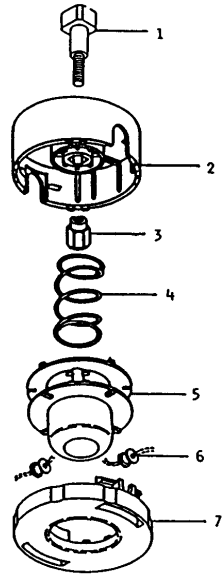

KPW32

KT17J-311737A

CUTTING HEAD (AUTOMATIC)

REF NO	PART NO	DESCRIPTION	QTY	NOTES
	LCT010A	HEAD ASSY-TAP	1	
01	LCT001B	SHAFTBOLT-LH 8MM	1	
02	LCT010A-02	HOUSING-OUTER	1	
03	LCT010A-08	NUT	1	
04	LCT010-05	SPRING	1	
05	LCT010A-04	INTER-BUMP	1	
06	LCT003	EYELET	2	
07	LCT010A-03	BASE	1