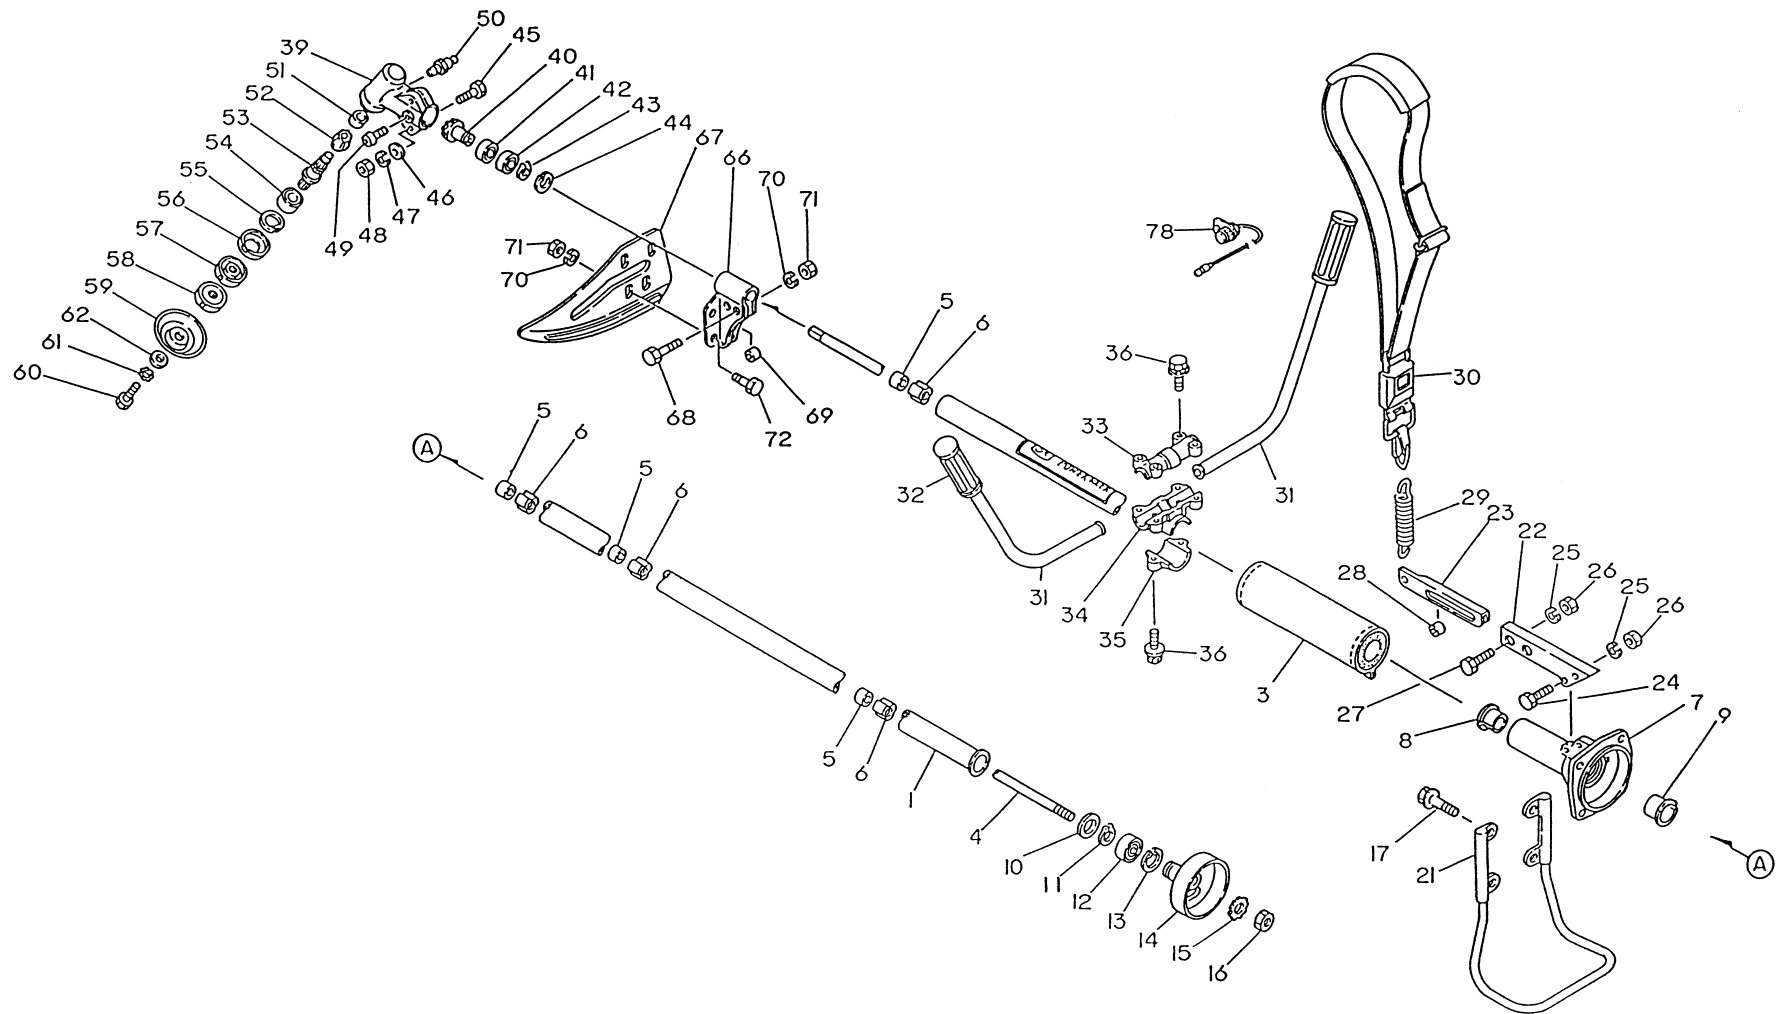

KPW32

KT17J-311737A

BODY

KPW32

KT17J-311737A

BODY

REF NO	PART NO	DESCRIPTION	QTY	NOTES
01	PW32001A	HOUSING-DRIVE W/METAL	1	
03	PW23014	CUSHION-DRIVE	1	
04	PW32004	SHAFT-DRIVE	1	
05	PW23013	METAL-DRIVE	4	
06	PW23014	CUSHION-DRIVE	4	
07	PW32007	CASE-CLUTCH	1	
08/09	PW32008	METAL-DRIVE	2	
10	PW32010	WASHER-BEARING	1	
11	PW32011	RING-SNAP #15	1	
12	PW32012	BEARING (6202RU)	1	
13	PW32013	RING-SNAP #35	1	
14	PW32014	DRUM-CLUTCH	1	
15	PW23057	WASHER-TOOTHED 8MM	1	
16	HN008	NUT 8MM	1	
17	B06X30W	BOLT W/WASHERS 6X30	4	
21	PW32021A	STAND	1	
21A	110B0816A	BOLT-8X16	1	
22	PW32022	HOLDER-HANGER	1	
23	PW23023	STAY A	1	
24	B06X25	BOLT 6X25	1	
25	SW006	WASHER-SPRING 6MM	2	
26	311B0600	NUT 6MM	2	
27	B06X20	BOLT 6X20	1	
28	PW32028	COLLAR-HANGER	1	
29	PW32029	SPRING-HANGER	1	
30	PW23070	STRAP-SHOULDER	1	
31	PW32031A	HANDLE W/GRIP	2	
32	PW32032	GRIP-HANDLE	2	
33	PW32033	HOLDER-HANDLE #1	1	
34	PW32034	HOLDER-HANDLE #2	1	
35	PW32035	HOLDER-HANDLE #3	1	
36	B06X25W	BOLT W/WASHERS 6X25	6	
39	PW23035	GEAR CASE	1	
39~56	PW23068	GEAR CASE ASSY (NO FIXERS)	1	
40	PW23036	PINION	1	

BODY

REF NO	PART NO	DESCRIPTION	QTY	NOTES
41	PW23037	BEARING (6000)	1	
42	PW23003	BEARING (6000RU)	1	
43	PW23039	RING-SNAP #10	1	
44	PW23005	RING-SNAP #26	1	
45	B06X30	BOLT 6X30	1	
46	FW006	WASHER 6MM	1	
47	SW006	WASHER-SPRING 6MM	1	
48	HN006	NUT 6MM	1	
49	214B0508A	SCREW 5X8	1	
50	PW23046A	NIPPLE-GREASE SMALL	1	
50A	P35037	NIPPLE-GREASE	1	
51	PW23037	BEARING (6000)	1	
52	PW23048	GEAR	1	
53	PW23049	SHAFT	1	
54	PW23050	BEARING (6002RU)	1	
55	PW23051	RING-SNAP #32	1	
56	PW23052	CAP-BEARING	1	
57	PW23053	FIXER-BLADE UPPER	1	
58	PW23054	FIXER-BLADE LOWER	1	
59	PW25046	BEARING (6900Z)	1	
60	PW24056	BOLT	1	
61	PW23057	WASHER-TOOTHED 8MM	1	
62	410B0800	WASHER 8MM	1	
66	PW23062-01	HOLDER-GUARD	1	
66~72	PW23062	SAFETY GUARD ASSY	1	
67	PW23062-02	COVER-GUARD	1	
68	B06X25	BOLT 6X25	2	
69	PW23062-04	COLLAR-GUARD	2	
70	SW006	WASHER-SPRING 6MM	6	
71	HN006	NUT 6MM	6	
72	B06X12	BOLT 6X12	4	
78	P35054	STOP BUTTON W/BRACKET	1	
N/S	PW23065	HOLDER-BLADE REMOVER	1	
N/S	PW32063	BLADE-SAW 9X8	1