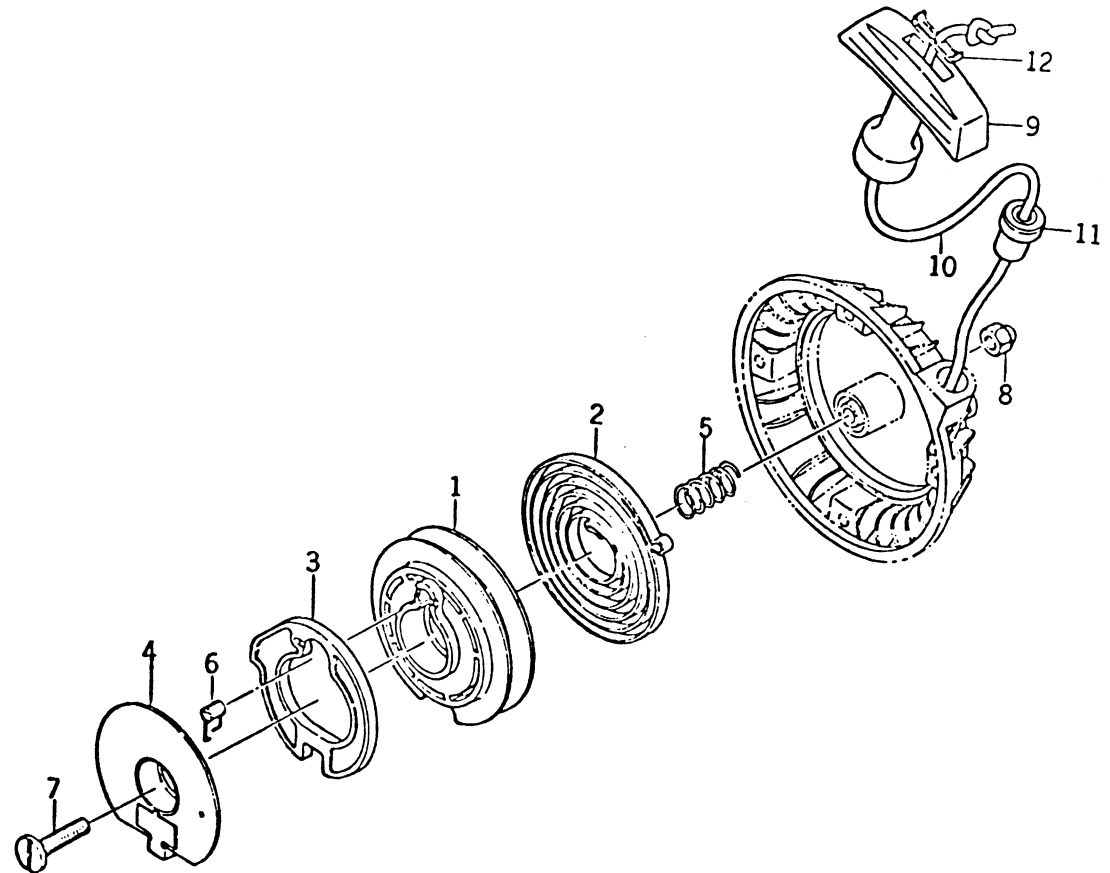

ELECTRICAL EQUIPMENT

REF NO	PART NO	DESCRIPTION	QTY	NOTES
01	KT17033-01	FLYWHEEL	1	
02	KT17033-02	COIL-IGNITION	1	
03	KT17033-03	COVER-BREAKER	1	
04	KT12M08	BREAKER	1	
05	KT12M07	CONDENSER	1	
06	KT12M09	FELT-CAM	1	

KPW32

KT17J-311737A

THIS PAGE INTENTIONALLY LEFT BLANK

KPW32

KT17J-311737A

STARTER

REF NO	PART NO	DESCRIPTION	QTY	NOTES
01	KT17081-01	REEL	1	
02	KT17081-02	SPRING-RECOIL	1	
03	KT17081-03	PAWL	1	
04	KT17081-04	PLATE-RETAINER	1	
05	KT28080-03	SPRING	1	
06	KT17081-06	SPRING-RETURN	1	
07	KT28080-06	SCREW-SET	1	
08	CN005	NUT-CAP	1	
09	KT28080-09	HANDLE	1	
10	KT17081-10	ROPE	1	
11	KT28080-07	GUIDE-ROPE	1	
12	KT30714	END PIECE	1	
13	KT17081-13	CASE-RECOIL	1	
81	KT17081	RECOIL ASSY	1	

BODY

REF NO	PART NO	DESCRIPTION	QTY	NOTES
41	PW23037	BEARING (6000)	1	
42	PW23003	BEARING (6000RU)	1	
43	PW23039	RING-SNAP #10	1	
44	PW23005	RING-SNAP #26	1	
45	B06X30	BOLT 6X30	1	
46	FW006	WASHER 6MM	1	
47	SW006	WASHER-SPRING 6MM	1	
48	HN006	NUT 6MM	1	
49	214B0508A	SCREW 5X8	1	
50	PW23046A	NIPPLE-GREASE SMALL	1	
50A	P35037	NIPPLE-GREASE	1	
51	PW23037	BEARING (6000)	1	
52	PW23048	GEAR	1	
53	PW23049	SHAFT	1	
54	PW23050	BEARING (6002RU)	1	
55	PW23051	RING-SNAP #32	1	
56	PW23052	CAP-BEARING	1	
57	PW23053	FIXER-BLADE UPPER	1	
58	PW23054	FIXER-BLADE LOWER	1	
59	PW25046	BEARING (6900Z)	1	
60	PW24056	BOLT	1	
61	PW23057	WASHER-TOOTHED 8MM	1	
62	410B0800	WASHER 8MM	1	
66	PW23062-01	HOLDER-GUARD	1	
66~72	PW23062	SAFETY GUARD ASSY	1	
67	PW23062-02	COVER-GUARD	1	
68	B06X25	BOLT 6X25	2	
69	PW23062-04	COLLAR-GUARD	2	
70	SW006	WASHER-SPRING 6MM	6	
71	HN006	NUT 6MM	6	
72	B06X12	BOLT 6X12	4	
78	P35054	STOP BUTTON W/BRACKET	1	
N/S	PW23065	HOLDER-BLADE REMOVER	1	
N/S	PW32063	BLADE-SAW 9X8	1	