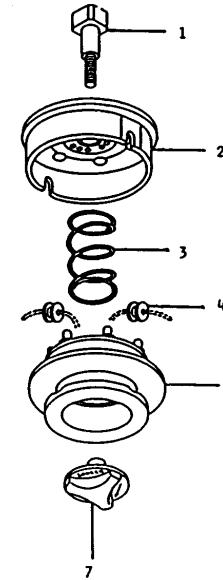

CUTTING HEAD (MANUAL)

REF NO	PART NO	DESCRIPTION	QTY	NOTES
	LCT008B	HEAD ASSY-MANUAL	1	
01	LCT001B	SHAFTBOLT-LH 8MM	1	
02	LCT002	HOUSING	1	
03	LCT003	EYELET	2	
05	LCT005	INTERSPOOL	1	
06	LCT006	SPRING	1	
07B	LCT007B	KNOB-LH THREAD	1