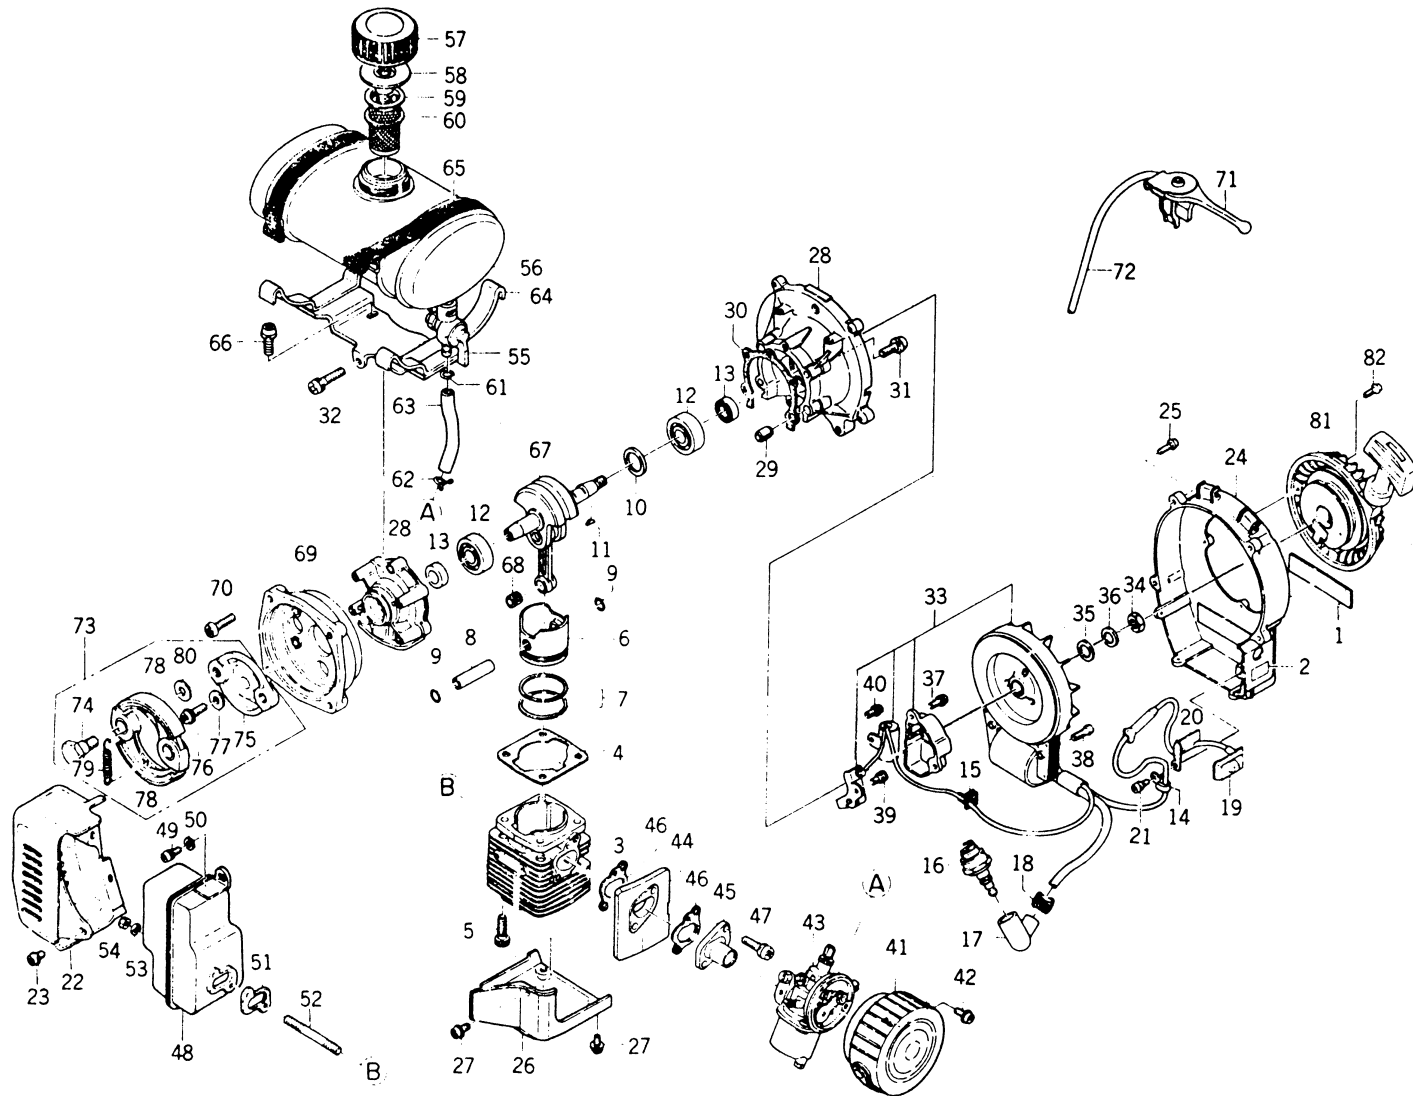

KPW32

KT17J-311737A

ENGINE

REF NO	PART NO	DESCRIPTION	QTY	NOTES
01	KT17001	EMBLEM	1	
02	KT17002	LABEL-ENGINE	1	
03	KT17003	CYLINDER	1	
04	KT17004	GASKET-CYLINDER	1	
05	KT17005	BOLT-SPECIAL	4	
06	KT17006	PISTON	1	
07	KT17007	PISTON RING SET	1	
08	KT17008	PIN-PISTON	1	
09	KT17009	RING-SNAP	2	
10	KT12024	SHIM A/B/C/D	A/R	
11	KT12025	KEY	1	
12	BB6201	BEARING-BALL 6201	2	
13	KT12038	SEAL-OIL	2	
14	KT17014	CLAMP	1	
15	KT17015	GROMMET	1	
16	BM7	SPARK PLUG-NGK	1	
17/18	KT12048	PLUG CAP ASSY	1	
19	KT17019	SWITCH-STOP	1	
20	KT17020	PLATE-SWITCH	1	
21	220B0408	SCREW 4X8	1	
22	KT17022	COVER-MUFFLER	1	
23	220B0408	SCREW 4X8	1	
24	KT17024	CASE-FAN	1	
25	214B0416A	*USE 214B0416	1	
26	KT17026	COVER-CYLINDER	1	
27	220B0408	SCREW 4X8	3	
28A	KT17028A	CRANKCASE (MAG)	1	
28B	KT17028B	CRANKCASE (DRIVE)	1	
29	KT125807	PIN-DOWEL	1	
30	KT17030	GASKET-CRANKCASE	1	
31	TD24030	SCREW 5X30	5	
32	KT17032	SCREW 5X35	1	
34	315B0800	NUT 8MM	1	
35	KT12028	WASHER 8MM	1	
36	KT12027	WASHER-SPRING 8MM	1	
37	220B0408	SCREW 4X8	1	
38	220C0420	SCREW-4X20	1	
39	214B0410A	SCREW 4X10	1	
40	220B0408	SCREW 4X8	1	
41	KT17041	AIR CLEANER ASSY	1	
42	214B0410A	SCREW 4X10	1	

KPW32

KT17J-311737A

CARBURETOR

REF NO	PART NO	DESCRIPTION	QTY	NOTES
01	KT17043-01	VALVE-THROTTLE	1	
02	KT17043-02	NEEDLE-JET	1	
03	KT12C08	E-RING	1	
04	KT12C07	RETAINER-SPRING	1	
05	KT17043-05	SEAT-VALVE	1	
06	KT30416	VALVE-NEEDLE (OLD)	1	
07	KT30413	GASKET-FLOAT CHAMBER	1	
08	KT17043-08	JET-NEEDLE	1	
09	KT17043-09	JET-MAIN #56	1	
09A	KT17043-09A	JET-MAIN #54	1	
09B	KT17043-09B	JET-MAIN #52	1	
10	KT30421	FLOAT	1	
11	KT30419	ARM-FLOAT	1	
12	KT12C26	PIN-FLOAT	1	
13	KT17043-13	SPRING-THROTTLE	1	
14	KT17043-14	CAP-BODY	1	
15	KT17043-15	SCREW-SLOW ADJUST	1	
16	KT17043-16	SPRING	1	
17	KT17043-17	O-RING	1	
19	KT12C01	ADJUSTER-CABLE	1	
20	KT12C02	NUT-LOCK	1	
43	KT17043	CARBURETOR ASSY	1	
CRK	KT17043-18	CARBURETOR KIT	1	