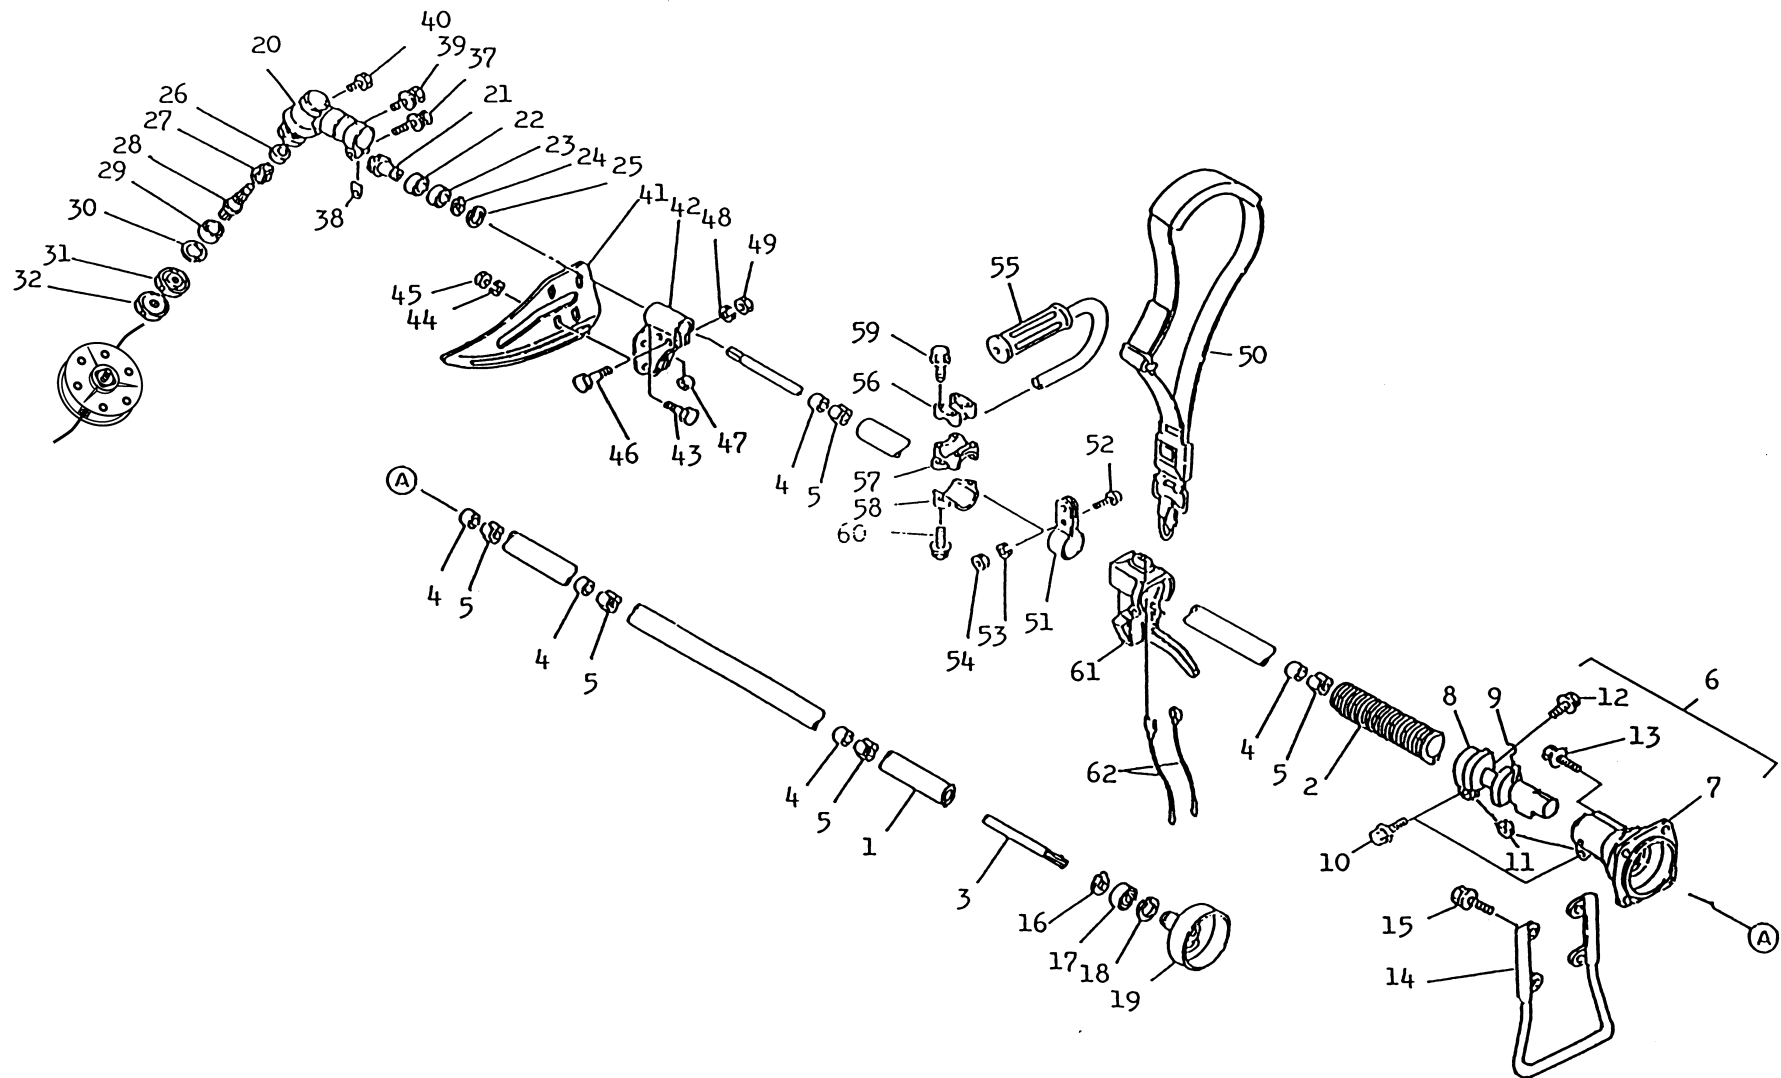

KPW3000XW

TG028D-CF70

BODY

KPW3000XW

TG028D-CF70

BODY

REF NO	PART NO	DESCRIPTION	QTY	NOTES
01	PW34001A	HOUSING-DRIVE W/METAL	1	
02	PW23016A	GRIP-DRIVE HOUSING	1	
03	PW34003	SHAFT-DRIVE	1	
04	PW23013	METAL-DRIVE	5	
05	PW23014	CUSHION-DRIVE	5	
06	PW34006	CLUTCH CASE ASSY	1	
07	PW34007	CASE-CLUTCH	1	
08	PW34008	INNER CASE	1	
09	PW34009	CUSHION-RUBBER	1	
10	B06X30W	BOLT W/WASHERS 6X30	1	
11	PW34011	COLLAR	1	
12	B06X16W	BOLT W/WASHERS 6X16	1	
13	PW34013	BOLT-STOPPER 5X14	1	
14	PW34014	STAND	1	
15	B06X25W	BOLT W/WASHERS 6X25	4	
16	PW34016	RING-SNAP	1	
17	PW34017	BEARING (6203-2RU)	1	
18	PW34018	RING-SNAP #40	1	
19	PW34019	DRUM-CLUTCH	1	
20	PW34020	CASE-GEAR	1	
20-30	PW34069	GEAR CASE ASSY	1	
21	PW34021	PINION	1	
22	PW24040	BEARING (6900)	1	
23	PW25046	BEARING (6900Z)	1	
24	PW24043	RING-SNAP #10	1	
25	PW25048	RING-SNAP #22	1	
26	PW34026	BEARING (NSK629)	1	
27	PW34027	GEAR	1	
28	PW34028	CUTTER SHAFT	1	
29	PW24011	BEARING (6201-2RU)	1	
30	PW24012	RING-SNAP #32	1	
31	PW34031	FIXER-BLADE UPPER	1	

BODY

REF NO	PART NO	DESCRIPTION	QTY	NOTES
32	PW34032	FIXER-BLADE LOWER	1	
33	PW25056	BOWL	1	
34	PW24056	BOLT	1	
35	410B0800	WASHER 8MM	1	
36	PW23057	WASHER-TOOTHED 8MM	1	
37	B06X30	BOLT 6X30	1	
38	PW34038	PLATE	1	
39	S05X10W	SCREW W/WASHER 5X10	1	
40	PW25060	BOLT 8X8	1	
41	PW23062-02	COVER-GUARD	1	
41-49	PW23062	SAFETY GUARD ASSY	1	
42	PW23062-01	HOLDER-GUARD	1	
43	B06X12	BOLT 6X12	4	
44	SW006	WASHER-SPRING 6MM	4	
45	HN006	NUT 6MM	4	
46	B06X25	BOLT 6X25	2	
47	PW23062-04	COLLAR-GUARD	2	
48	SW006	WASHER-SPRING 6MM	2	
49	HN006	NUT 6MM	2	
50	PW23070	STRAP-SHOULDER	1	
51	PW23017	SUPPORT-STRAP	1	
52	232B0512	SCREW 5X12	1	
53	SW005	WASHER-SPRING 5MM	1	
54	311B0500	NUT 5MM	1	
55	PW23022	U HANDLE W/GRIP	1	
56	PW23023	STAY A	1	
57	PW23024	STAY B	1	
58	PW23025	STAY C	1	
59	B05X25W	BOLT W/WASHERS 5X25	4	
60	B06X25W	BOLT W/WASHERS 6X25	2	
61	PW33050A	THROTTLE LEVER ASSY	1	
62	PW24016	WIRE-LEAD	1