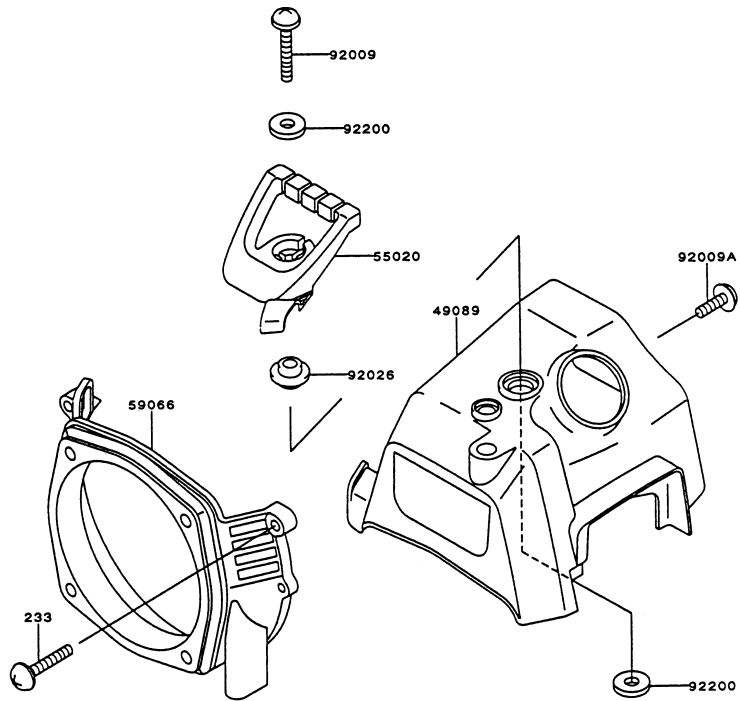

KPW3000XW

TG028D-CF70

CARBURETOR/CONTROL

REF NO	PART NO	DESCRIPTION	QTY	NOTES
001	TF22C01	BODY ASSY-AIR PURGE	1	
002	TF22C02	BODY ASSY-PUMP	1	
003	TF22C03	RING-PACKING	1	
005	TF22C05	COVER-PRIMER PUMP	1	
006	TH26C06X	VALVE ASSY-THROTTLE	1	
007	TF22C07	SWIVEL ASSY	1	
008	TF22C08	VALVE-INLET NEEDLE	1	
010	TF22C10	GASKET-METERING DIAPHRAGM	1	
012	TF22C12	GASKET-PUMP	1	
013	TF22C13	DIAPHRAGM-PUMP	1	
014	TF22C14	DIAPHRAGM ASSY-METERING	1	
015	TH26C15	SCREW & NUT KIT	1	
017	TF22C17	SCREW-IDLE ADJUST	1	
018	TF22C18	SCREW-COVER	4	
019	TF22C19	SCREW-COLLAR THROTTLE	2	
020	TF22C20	SCREW-METERING LEVER PIN	1	
021	TF22C21	SPRING-METERING LEVER	1	
022	TG28C22XW	JET-MAIN KIT	1	
023	TF22C23	SCREEN-FUEL INLET	1	
024	TF22C24	PIN-METERING LEVER	1	
026	TF22C26	LEVER-METERING	1	
027	TF22C27	BRACKET-CABLE	1	
028	TF22C28	VALVE-CHECK	1	
029	TF22C29	PRIMER-BULB	1	
11009A	TG28010-1	GASKET	1	
11060A	TG28018	GASKET-CARBURETOR	1	
15003	TG28C00-XW	CARBURETOR ASSY	1	
16073	TG28020	INSULATOR	1	
54012	TG28017	CABLE-THROTTLE	1	
92009D	TG28021	SCREW 5X85	2	
CRK	TF22XW-CRK	CARBURETOR KIT	1	
GDK	TF22-GDK	GASKET/DIAPHRAGM KIT	1	

KPW3000XW

TG028D-CF70

COOLING EQUIPMENT

REF NO	PART NO	DESCRIPTION	QTY	NOTES
233	233B0518	SCREW 5X18	4	
49089	TG34010	SHROUD-ENGINE	1	
55020	TG25011	GUARD	1	
59066	TG28016	HOUSING-FAN	1	
92009	TG25013	SCREW 5X20	1	
92009A	TG25014	SCREW 5X10	1	
92026	TG25015	SPACER	1	
92200	TG25110	WASHER 5.5X23.8X2.0	2	

CYLINDER/CRANKCASE

REF NO	PART NO	DESCRIPTION	QTY	NOTES
11005	TG34001X	CYLINDER	1	
11009	TG34003	GASKET-CYLINDER	1	
11009A	TG28002	GASKET-CRANKCASE	1	
14002	TG34005	CRANKCASE (PTO)	1	
14002A	TG34004	CRANKCASE (MAG)	1	
34001	TG34006	STAND	1	
551	KT125808	PIN-DOWEL	2	
551A	TD24029	PIN-DOWEL	2	
92009	TD24030	SCREW 5X30	3	
92045	BB6201	BEARING-BALL 6201	2	
92049	KT12038	SEAL-OIL	2	
92150	TG34007	BOLT	4	