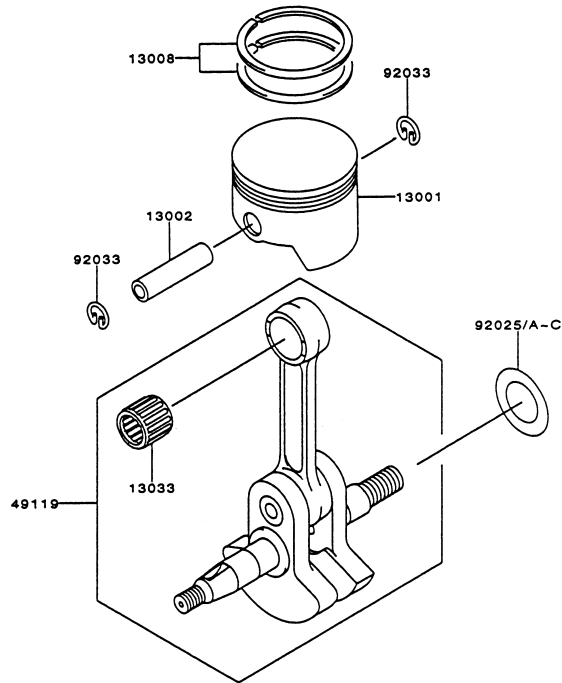

KPW3000XW

TG028D-CF70

PISTON/CRANKSHAFT

REF NO	PART NO	DESCRIPTION	QTY	NOTES
13001	TG28003	PISTON	1	
13002	TG28005	PIN-PISTON	1	
13008	TG28004	PISTON RING SET	1	
13033	KT17068	BEARING-NEEDLE	1	
49119	TG34009	CRANKSHAFT ASSY	1	
92025/A/B/C	KT12024	SHIM A/B/C/D	1	
92033	TD33028	RING-SNAP	2