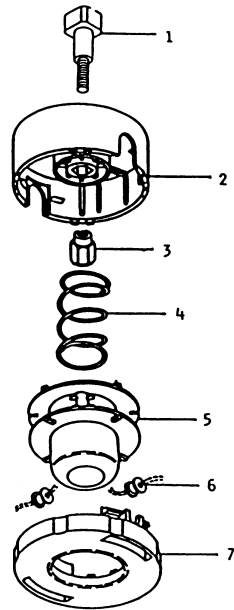

KPW3000XW

TG028D-CF70

CUTTING HEAD (AUTOMATIC)

REF NO	PART NO	DESCRIPTION	QTY	NOTES
	LCT010A	HEAD ASSY-TAP	1	
01	LCT001B	SHAFTBOLT-LH 8MM	1	
02	LCT010A-02	HOUSING-OUTER	1	
03	LCT010A-08	NUT	1	
04	LCT010-05	SPRING	1	
05	LCT010A-04	INTER-BUMP	1	
06	LCT003	EYELET	2	
07	LCT010A-03	BASE	1