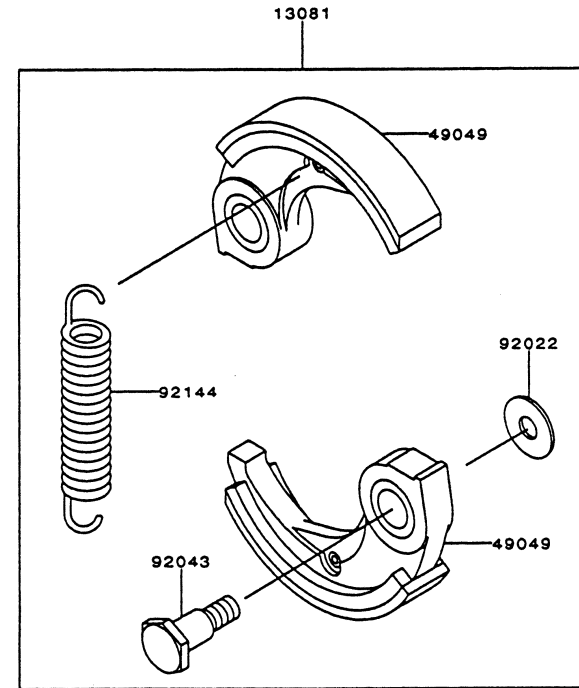

PTO EQUIPMENT

REF NO	PART NO	DESCRIPTION	QTY	NOTES
13081	TG34030	CLUTCH ASSY	1	
49049	KT17078	SHOE-CLUTCH	2	
92022	TG34028	WASHER	2	
92043	KT17074	PIN-CLUTCH	2	
92144	TG34029	SPRING-CLUTCH	1