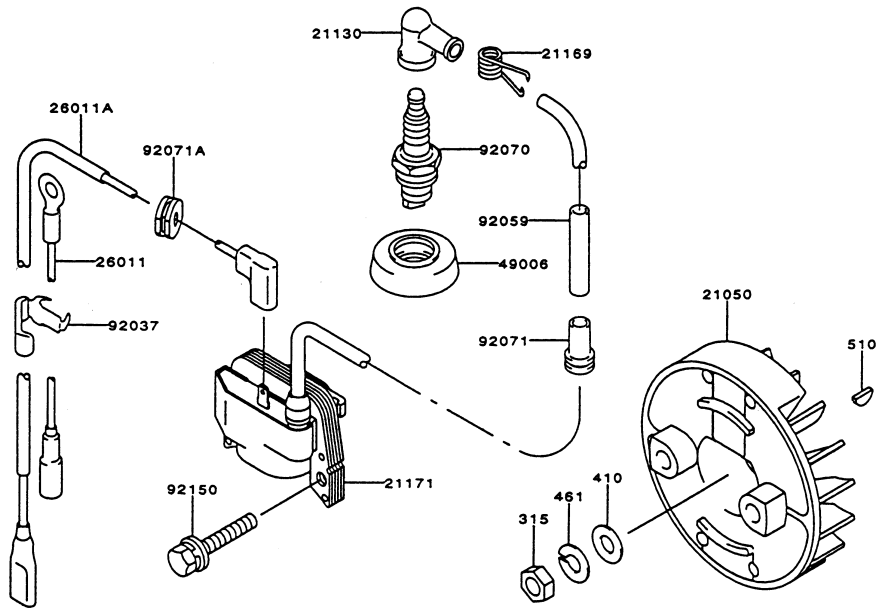

KPW3000XW

TG028D-CF70

ELECTRIC EQUIPMENT

REF NO	PART NO	DESCRIPTION	QTY	NOTES
21050	TG34012X	FLYWHEEL	1	
21130/21169	KT12048	PLUG CAP ASSY	1	
21171	TG34013X	COIL ASSY-IGNITION	1	
26011	TD18089	WIRE-LEAD	1	
26011A	TG34035	WIRE-LEAD L=200	1	
315	315B0800	NUT 8MM	1	
410	410B0800	WASHER 8MM	1	
461	461F0800	WASHER-SPRING 8MM	1	
49006	TG25020	BOOT	1	
510	KT12025	KEY	1	
92037	TG25021	CLAMP	1	
92059	TG25022	TUBE	1	
92070	BM6A	SPARK PLUG-NGK	1	
92071	TG25023	GROMMET	1	
92071A	TG25024	GROMMET	1	
92150	TG34014	BOLT 5X20	2