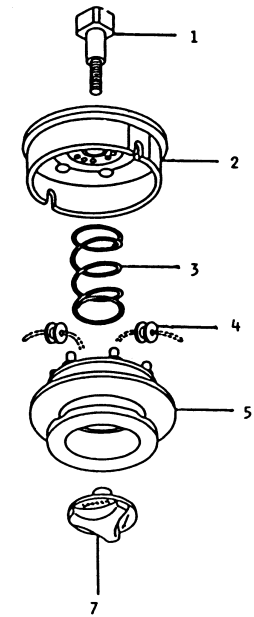

CUTTING HEAD (MANUAL)

REF NO	PART NO	DESCRIPTION	QTY	NOTES
	LCT008B	HEAD ASSY-MANUAL	1	
01	LCT001B	SHAFTBOLT-LH 8MM	1	
02	LCT002	HOUSING	1	
03	LCT003	EYELET	2	
05	LCT005	INTERSPOOL	1	
06	LCT006	SPRING	1	
07B	LCT007B	KNOB-LH THREAD	1