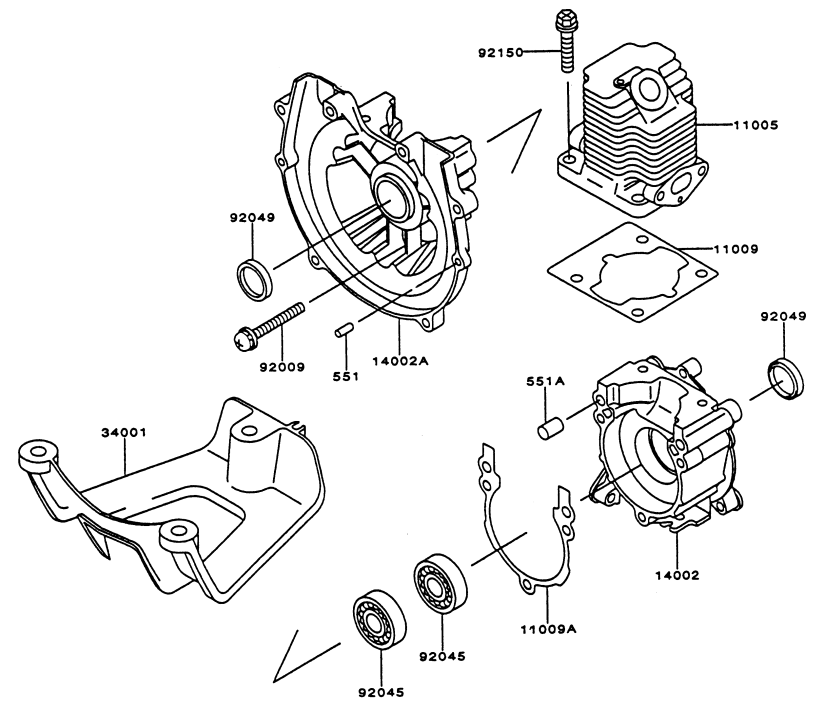

KPW3000XW

TG028D-CF70

CARBURETOR/CONTROL

REF NO	PART NO	DESCRIPTION	QTY	NOTES
001	TF22C01	BODY ASSY-AIR PURGE	1	
002	TF22C02	BODY ASSY-PUMP	1	
003	TF22C03	RING-PACKING	1	
005	TF22C05	COVER-PRIMER PUMP	1	
006	TH26C06X	VALVE ASSY-THROTTLE	1	
007	TF22C07	SWIVEL ASSY	1	
008	TF22C08	VALVE-INLET NEEDLE	1	
010	TF22C10	GASKET-METERING DIAPHRAGM	1	
012	TF22C12	GASKET-PUMP	1	
013	TF22C13	DIAPHRAGM-PUMP	1	
014	TF22C14	DIAPHRAGM ASSY-METERING	1	
015	TH26C15	SCREW & NUT KIT	1	
017	TF22C17	SCREW-IDLE ADJUST	1	
018	TF22C18	SCREW-COVER	4	
019	TF22C19	SCREW-COLLAR THROTTLE	2	
020	TF22C20	SCREW-METERING LEVER PIN	1	
021	TF22C21	SPRING-METERING LEVER	1	
022	TG28C22XW	JET-MAIN KIT	1	
023	TF22C23	SCREEN-FUEL INLET	1	
024	TF22C24	PIN-METERING LEVER	1	
026	TF22C26	LEVER-METERING	1	
027	TF22C27	BRACKET-CABLE	1	
028	TF22C28	VALVE-CHECK	1	
029	TF22C29	PRIMER-BULB	1	
11009A	TG28010-1	GASKET	1	
11060A	TG28018	GASKET-CARBURETOR	1	
15003	TG28C00-XW	CARBURETOR ASSY	1	
16073	TG28020	INSULATOR	1	
54012	TG28017	CABLE-THROTTLE	1	
92009D	TG28021	SCREW 5X85	2	
CRK	TF22XW-CRK	CARBURETOR KIT	1	
GDK	TF22-GDK	GASKET/DIAPHRAGM KIT	1	

KPW3000XW

TG028D-CF70

COOLING EQUIPMENT

REF NO	PART NO	DESCRIPTION	QTY	NOTES
233	233B0518	SCREW 5X18	4	
49089	TG34010	SHROUD-ENGINE	1	
55020	TG25011	GUARD	1	
59066	TG28016	HOUSING-FAN	1	
92009	TG25013	SCREW 5X20	1	
92009A	TG25014	SCREW 5X10	1	
92026	TG25015	SPACER	1	
92200	TG25110	WASHER 5.5X23.8X2.0	2	