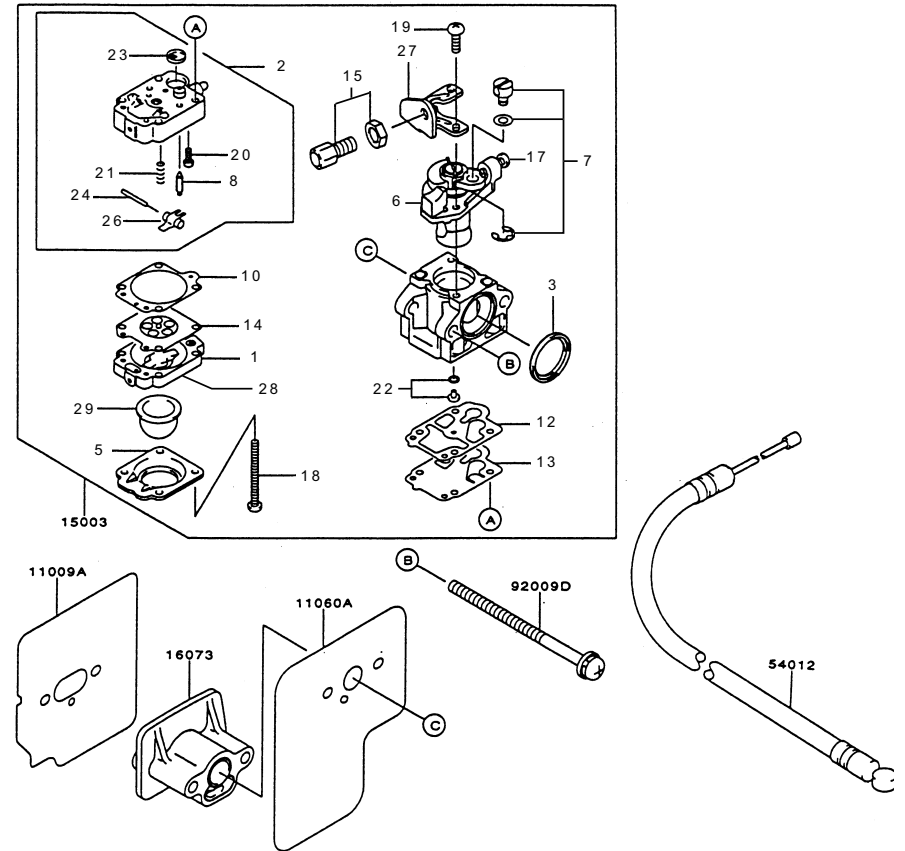

TG028D-CF70

AIR FILTER/MUFFLER

REF NO	PART NO	DESCRIPTION	QTY	NOTES
11010	TG25125X	AIR FILTER ASSY	1	
11012	TG25030	CAP-AIR CLEANER	1	
11013	TG25031	ELEMENT	1	
11038	TG28023	CASE-AIR FILTER W/HOLE	1	
11060	TG34016X	GASKET	1	
13183	TG25033	PLATE-AIR CLEANER	1	
14037	TG25034	SCREEN	1	
18006	TG34017X	BODY-MUFFLER	1	
18090	TG34018X	BODY-COMP-MUFFLER	1	
233	233B0414	SCREW 4X14	2	
234	234B0514	SCREW 5X14	1	
461	461F0500	WASHER-SPRING 5MM	4	
49098	TG34019	BAFFLE PLATE-MUFFLER	1	
49106	TG34020	COVER-MUFFLER	1	
55020	TG34021	GUARD	1	
92002	TG25040	BOLT 5X18	2	
92009	TG25014	SCREW 5X10	1	
92009A	TG34036	SCREW	4	
92009B	TG34037	SCREW 5X16	1	
92022	TG25043	WASHER	2	
92022A	TG34034	WASHER	1	
92026	TF22067	SPACER	1	
92026A	TG25045	SPACER	2	

KPW3000XW

TG028D-CF70

CARBURETOR/CONTROL

REF NO	PART NO	DESCRIPTION	QTY	NOTES
001	TF22C01	BODY ASSY-AIR PURGE	1	
002	TF22C02	BODY ASSY-PUMP	1	
003	TF22C03	RING-PACKING	1	
005	TF22C05	COVER-PRIMER PUMP	1	
006	TH26C06X	VALVE ASSY-THROTTLE	1	
007	TF22C07	SWIVEL ASSY	1	
008	TF22C08	VALVE-INLET NEEDLE	1	
010	TF22C10	GASKET-METERING DIAPHRAGM	1	
012	TF22C12	GASKET-PUMP	1	
013	TF22C13	DIAPHRAGM-PUMP	1	
014	TF22C14	DIAPHRAGM ASSY-METERING	1	
015	TH26C15	SCREW & NUT KIT	1	
017	TF22C17	SCREW-IDLE ADJUST	1	
018	TF22C18	SCREW-COVER	4	
019	TF22C19	SCREW-COLLAR THROTTLE	2	
020	TF22C20	SCREW-METERING LEVER PIN	1	
021	TF22C21	SPRING-METERING LEVER	1	
022	TG28C22XW	JET-MAIN KIT	1	
023	TF22C23	SCREEN-FUEL INLET	1	
024	TF22C24	PIN-METERING LEVER	1	
026	TF22C26	LEVER-METERING	1	
027	TF22C27	BRACKET-CABLE	1	
028	TF22C28	VALVE-CHECK	1	
029	TF22C29	PRIMER-BULB	1	
11009A	TG28010-1	GASKET	1	
11060A	TG28018	GASKET-CARBURETOR	1	
15003	TG28C00-XW	CARBURETOR ASSY	1	
16073	TG28020	INSULATOR	1	
54012	TG28017	CABLE-THROTTLE	1	
92009D	TG28021	SCREW 5X85	2	
CRK	TF22XW-CRK	CARBURETOR KIT	1	
GDK	TF22-GDK	GASKET/DIAPHRAGM KIT	1	