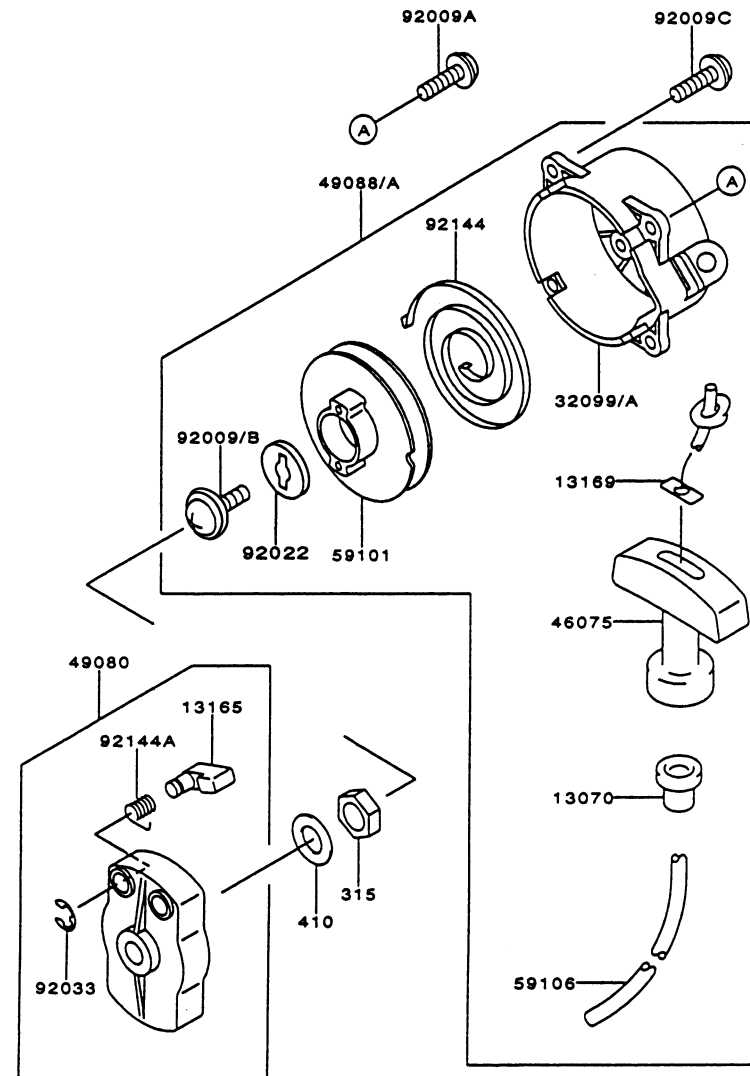

PTO EQUIPMENT

REF NO	PART NO	DESCRIPTION	QTY	NOTES
13081	TG34030	CLUTCH ASSY	1	
49049	KT17078	SHOE-CLUTCH	2	
92022	TG34028	WASHER	2	
92043	KT17074	PIN-CLUTCH	2	
92144	TG34029	SPRING-CLUTCH	1	

KPW3000XW

TG028D-CF70

STARTER

REF NO	PART NO	DESCRIPTION	QTY	NOTES
13070	TE56068-07	GUIDE-ROPE	1	
13165	TG28015	PAWL	1	
13169	TD18080-07	PLATE	1	
315	315B0800	NUT 8MM	1	
32099	TG25057-02	CASE-RECOIL	1	TO E/NO 068663
32099A	TG25057X-2	CASE-RECOIL	1	FM E/NO 068664
410	410B0800	WASHER 8MM	1	
46075	TD33032-10	HANDLE	1	
49080	TG25057-03	PULLEY-STARTING	1	
49088/A	TG25057X	RECOIL ASSY	1	
59101	TG25057-04	REEL-RECOIL	1	
59106	TG25057-05	ROPE 3.5X850	1	
92009	TE56068-01	SCREW-SPECIAL	1	TO E/NO 068663
92009A	TG25057-07	SCREW	2	
92009B	TG25128X	SCREW-TAPPING	1	FM E/NO 068664
92009C	TG34037	SCREW 5X16	2	
92022	TG25057-08	WASHER	1	TO E/NO 068663
92033	TD18084	RING-SNAP	1	
92144	TG25057-09	SPRING-RECOIL	1	
92144A	TG25057-10	SPRING	1	

BODY

REF NO	PART NO	DESCRIPTION	QTY	NOTES
32	PW34032	FIXER-BLADE LOWER	1	
33	PW25056	BOWL	1	
34	PW24056	BOLT	1	
35	410B0800	WASHER 8MM	1	
36	PW23057	WASHER-TOOTHED 8MM	1	
37	B06X30	BOLT 6X30	1	
38	PW34038	PLATE	1	
39	S05X10W	SCREW W/WASHER 5X10	1	
40	PW25060	BOLT 8X8	1	
41	PW23062-02	COVER-GUARD	1	
41-49	PW23062	SAFETY GUARD ASSY	1	
42	PW23062-01	HOLDER-GUARD	1	
43	B06X12	BOLT 6X12	4	
44	SW006	WASHER-SPRING 6MM	4	
45	HN006	NUT 6MM	4	
46	B06X25	BOLT 6X25	2	
47	PW23062-04	COLLAR-GUARD	2	
48	SW006	WASHER-SPRING 6MM	2	
49	HN006	NUT 6MM	2	
50	PW23070	STRAP-SHOULDER	1	
51	PW23017	SUPPORT-STRAP	1	
52	232B0512	SCREW 5X12	1	
53	SW005	WASHER-SPRING 5MM	1	
54	311B0500	NUT 5MM	1	
55	PW23022	U HANDLE W/GRIP	1	
56	PW23023	STAY A	1	
57	PW23024	STAY B	1	
58	PW23025	STAY C	1	
59	B05X25W	BOLT W/WASHERS 5X25	4	
60	B06X25W	BOLT W/WASHERS 6X25	2	
61	PW33050A	THROTTLE LEVER ASSY	1	
62	PW24016	WIRE-LEAD	1	