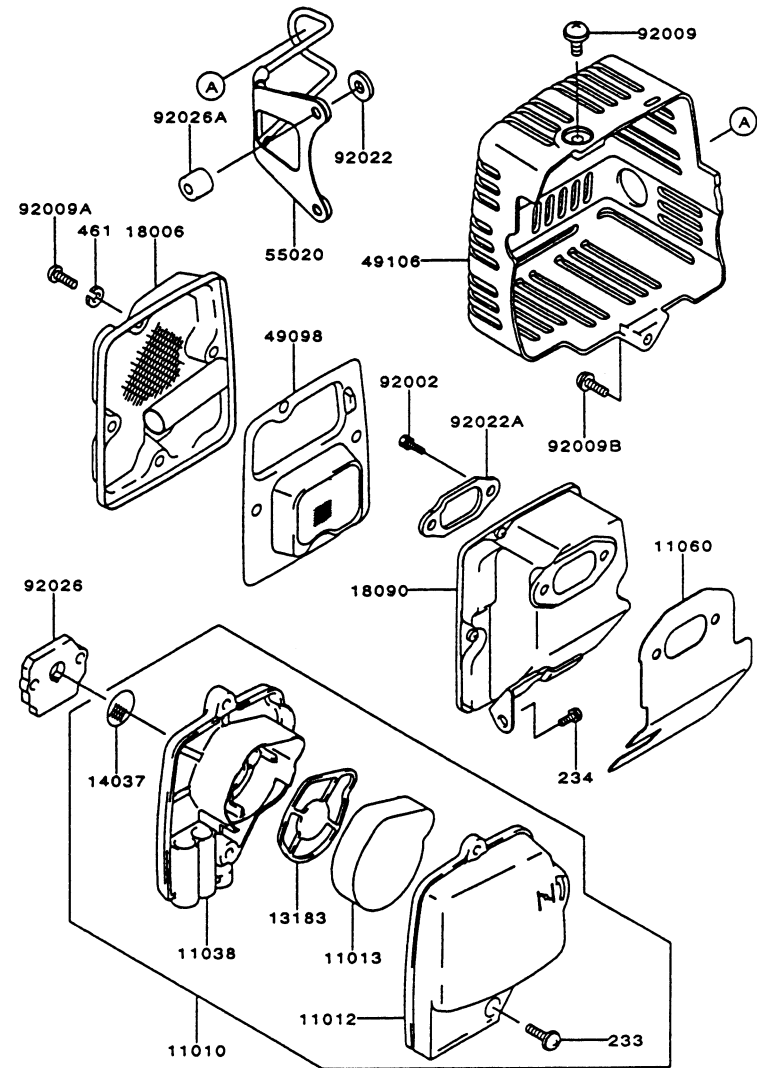

KPW3000XW

TG028D-CF70

CARBURETOR/CONTROL

REF NO	PART NO	DESCRIPTION	QTY	NOTES
001	TF22C01	BODY ASSY-AIR PURGE	1	
002	TF22C02	BODY ASSY-PUMP	1	
003	TF22C03	RING-PACKING	1	
005	TF22C05	COVER-PRIMER PUMP	1	
006	TH26C06X	VALVE ASSY-THROTTLE	1	
007	TF22C07	SWIVEL ASSY	1	
008	TF22C08	VALVE-INLET NEEDLE	1	
010	TF22C10	GASKET-METERING DIAPHRAGM	1	
012	TF22C12	GASKET-PUMP	1	
013	TF22C13	DIAPHRAGM-PUMP	1	
014	TF22C14	DIAPHRAGM ASSY-METERING	1	
015	TH26C15	SCREW & NUT KIT	1	
017	TF22C17	SCREW-IDLE ADJUST	1	
018	TF22C18	SCREW-COVER	4	
019	TF22C19	SCREW-COLLAR THROTTLE	2	
020	TF22C20	SCREW-METERING LEVER PIN	1	
021	TF22C21	SPRING-METERING LEVER	1	
022	TG28C22XW	JET-MAIN KIT	1	
023	TF22C23	SCREEN-FUEL INLET	1	
024	TF22C24	PIN-METERING LEVER	1	
026	TF22C26	LEVER-METERING	1	
027	TF22C27	BRACKET-CABLE	1	
028	TF22C28	VALVE-CHECK	1	
029	TF22C29	PRIMER-BULB	1	
11009A	TG28010-1	GASKET	1	
11060A	TG28018	GASKET-CARBURETOR	1	
15003	TG28C00-XW	CARBURETOR ASSY	1	
16073	TG28020	INSULATOR	1	
54012	TG28017	CABLE-THROTTLE	1	
92009D	TG28021	SCREW 5X85	2	
CRK	TF22XW-CRK	CARBURETOR KIT	1	
GDK	TF22-GDK	GASKET/DIAPHRAGM KIT	1	