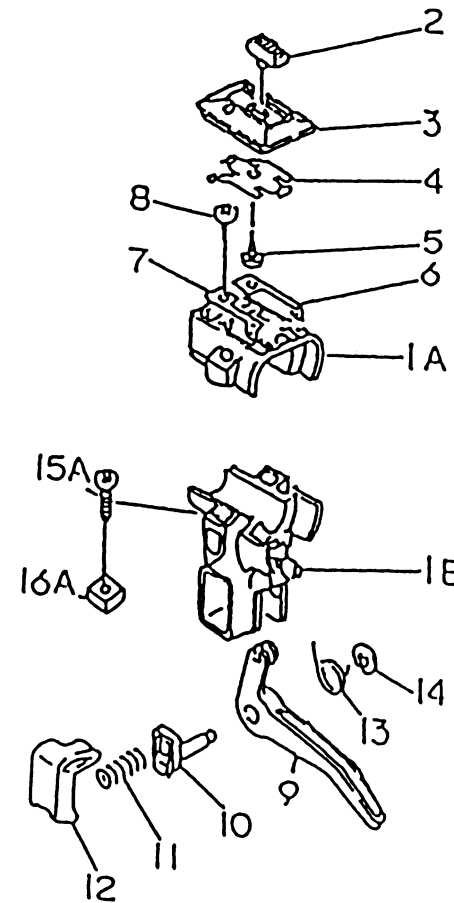

KPW3000XW

TG028D-CF70

THROTTLE LEVER

REF NO	PART NO	DESCRIPTION	QTY	NOTES
	PW33050A	THROTTLE LEVER ASSY	1	
01A	PW33051-01A	BODY-UPPER	1	
01B	PW33051-01B	BODY-LOWER	1	
02	PW24015-02	SWITCH	1	
03	PW24015-03	COVER	1	
04	PW24015-04	SPRING	1	
05	PW24015-05	SCREW	1	
06	PW24015-06	PLATE-GROUND R	1	
07	PW24015-07	PLATE-GROUND L	1	
08	PW24015-05	SCREW	2	
09	PW24015-09	LEVER	1	
10	PW24015-10	SHAFT	1	
11	PW24015-11	SPRING	1	
12	PW24015-12	STOPPER	1	
13	PW24015-13	SPRING-RETURN	1	
14	PW24015-14	E-RING	1	
15A	220B0520	SCREW 5X20	2	
16A	311B0500	NUT 5MM	2