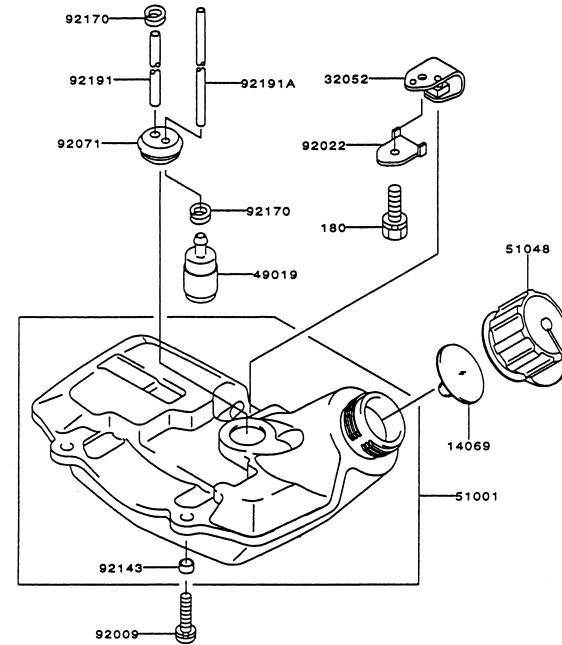

FUEL TANK/VALVE

REF NO	PART NO	DESCRIPTION	QTY	NOTES
14069	KT125819	BREATHER	1	
180	180H0514	BOLT 5X14	1	
32052	TG25048	BRACKET-TANK	1	
49019	TF22C30X	FILTER-FUEL	1	
51001	TG34039	TANK-FUEL	1	
51048	TG34040	CAP ASSY-TANK	1	
92009	TF22042	BOLT	3	
92022	TG34024	WASHER	1	
92071	TG34042	GROMMET-FUEL TANK	1	
92143	TG34026	COLLAR	3	
92170	TG34043	CLAMP-FUEL FILTER	2	
92191	TG34045	TUBE 3X6X145	1	
92191A	TG25126X	TUBE 3x5x175	1