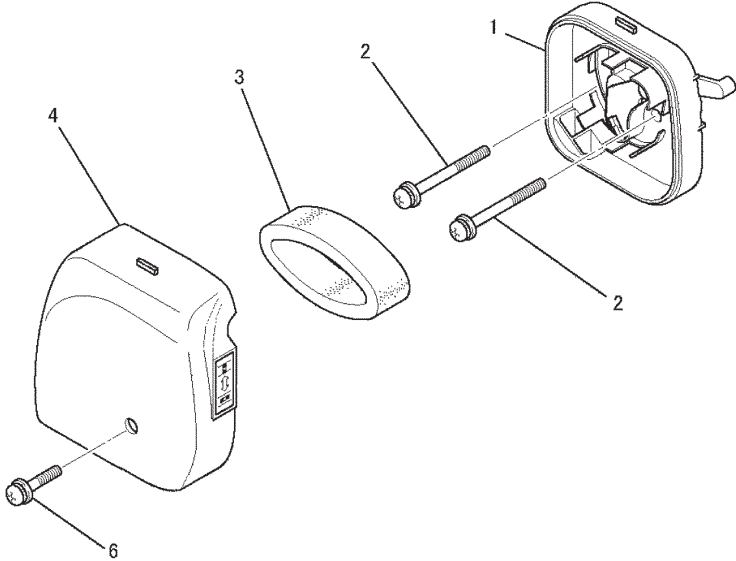

KPW2870M

TLE27FD-145

AIR CLEANER SYSTEM

REF NO	PART NO	DESCRIPTION	QTY	NOTES
01	TLE24036	CLEANER-CASE-ASSY	1	
02	TLE24037	SCREW&WASHER	2	
03	TLE24038	ELEMENT-CLEANER	1	
04	TLE24039	COVER-CLEANER	1	
06	TLE24040	SCREW&WASHER	1