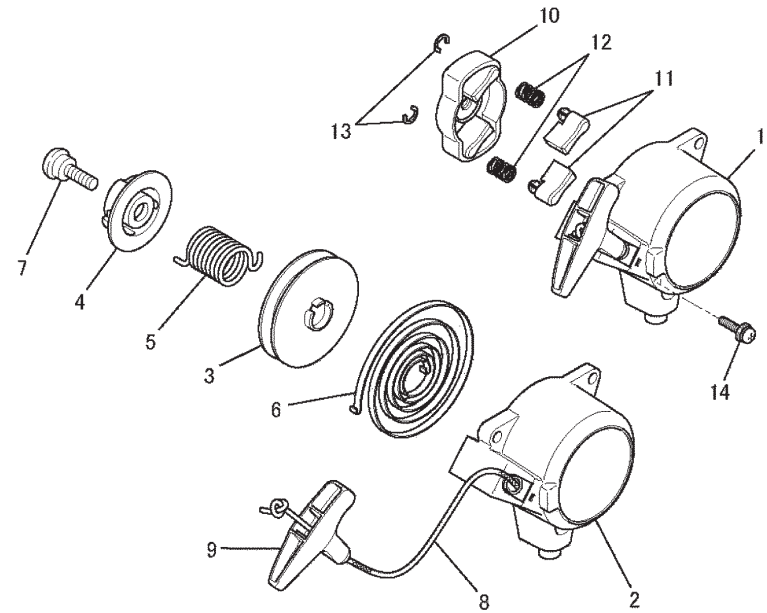

KPW2870M

TLE27FD-145

RECOIL STARTER SYSTEM

REF NO	PART NO	DESCRIPTION	QTY	NOTES
01	TLE24049	RECOIL-STARTER	1	
02	TLE24049-1	CASE-STARTER	1	
03	TLE24049-2	REEL	1	
04	TLE24049-3	CAM	1	
05	TLE24049-4	SPRING	1	
06	TLE23060-4	SPRING	1	
07	TLE23060-6	SCREW	1	
08	TLE24049-5	ROPE-STARTER	1	
09	TLE24049-6	KNOB	1	
10	TLE24050	PULLEY-STARTER	1	
11	TLE24050-1	RATCHET	2	
12	TLE24050-2	SPRING-RETURN	2	
13	TLE24050-3	SNAP-RING	2