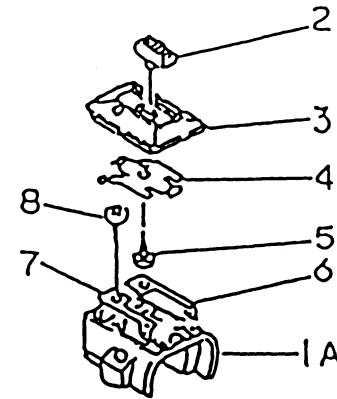

KPW2870M

TLE27FD-145

THROTTLE LEVER

REF NO	PART NO	DESCRIPTION	QTY	NOTES
	PW24015A	THROTTLE LEVER ASSY	1	
01A	PW24015-01A	BODY-UPPER	1	
01B	PW24015-01B	BODY-LOWER	1	
02	PW24015-02	SWITCH	1	
03	PW24015-03	COVER	1	
04	PW24015-04	SPRING	1	
05	PW24015-05	SCREW 3X8	1	
06	PW24015-06	PLATE-GROUND R	1	
07	PW24015-07	PLATE-GROUND L	1	
08	PW24015-05	SCREW 3X8	2	
09	PW24015-09	LEVER	1	
10	PW24015-10	SHAFT	1	
11	PW24015-11	SPRING	1	
12	PW24015-12	STOPPER	1	
13	PW24015-13	SPRING-RETURN	1	
14	PW24015-14	E-RING	1	
15A	214B0520	SCREW 5X20	2	
16A	311B0500	NUT 5MM	2