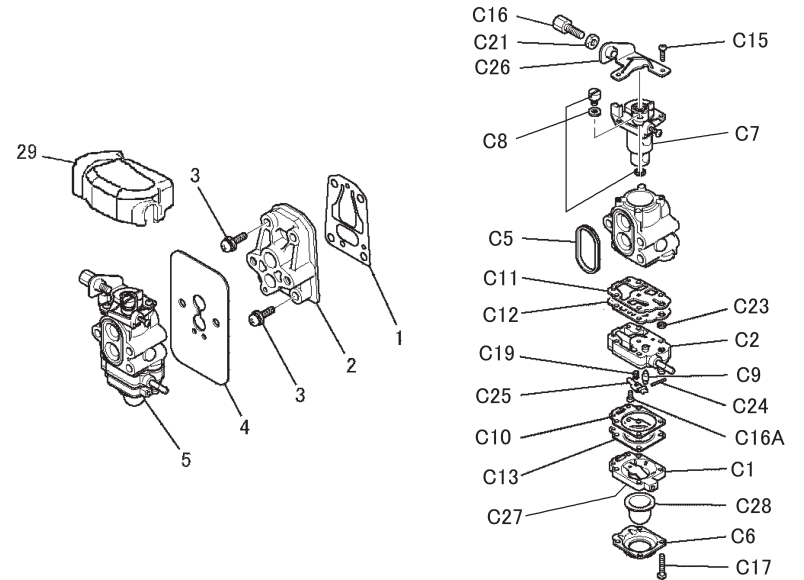

## CARBURETOR SYSTEM

REF NO	PART NO	DESCRIPTION	QTY	NOTES
01	TLE24033	GASKET-INSULATOR	1	
02	TLE24034	INSULATOR	1	
03	TLE23044	SCREW & WASHER	4	
04	TLE27012	GASKET-CARBURETOR	1	
05	TLE27C00-M	CARBURETOR ASSY	1	
29	THCVR	DUST COVER	1	
C01	TF22C01	BODY ASSY-AIR PURGE	1	
C02	TF22C02	BODY ASSY-PUMP	1	
C05	TH26C05Z	O-RING	1	
C06	TF22C05	COVER-PRIMER PUMP	1	
C07	TLE24C07M	VALVE ASSY-THROTTLE	1	
C08	TF22C07	SWIVEL ASSY	1	
C09	TF22C08	VALVE-INLET NEEDLE	1	
C10	TF22C10	GASKET-METERING DIAPHRAGM	1	
C11	TEX54C11XA	GASKET-PUMP	1	
C12	TF22C13	DIAPHRAGM-PUMP	1	
C13	TJ27C13V	DIAPHRAGM ASSY-METERING	1	
C15	TF22C19	SCREW-COLLAR THROTTLE	2	
C16	TLE33C16	SCREW-CABLE ADJUST KIT	1	
C16A	TF22C20	SCREW-METERING LEVER PIN	1	
C17	TF22C18	SCREW-COVER	4	
C19	TF22C21	SPRING-METERING LEVER	1	
C21	TEX54C21XA	NUT-CABLE ADJUST	1	
C23	TF22C23	SCREEN-FUEL INLET	1	
C24	TF22C24	PIN-METERING LEVER	1	
C25	TF22C26	LEVER-METERING	1	
C26	TF22C27	BRACKET-CABLE	1	
C27	TF22C28	VALVE-CHECK	1	
C28	TF22C29	PRIMER-BULB	1	
CRK	TJ27V-CRK	CRK		