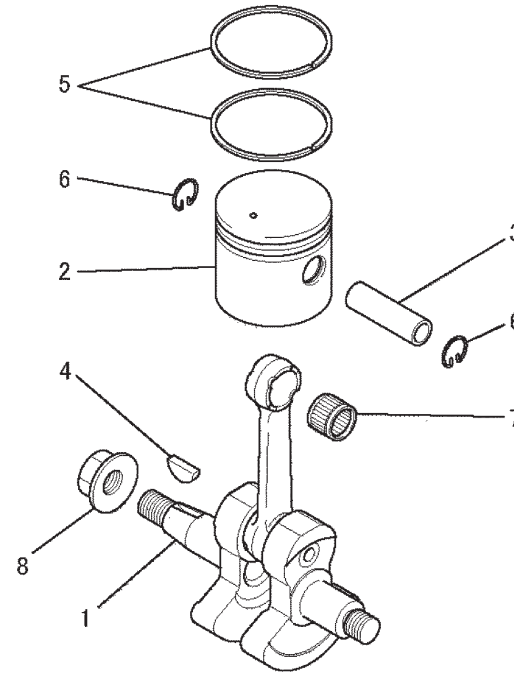

CRANKSHAFT, PISTON SYSTEM

REF NO	PART NO	DESCRIPTION	QTY	NOTES
01	TLE27007	CRANKSHAFT-ASSY	1	
02	TLE27008	PISTON	1	
03	TLE27009	PIN-PISTON	1	
04	TLE24023	KEY-WOODRUFF	1	
05	TLE27010	RING-TOP (SET)	1	
06	TLE23031	CLIP-PISTON PIN	2	
07	TLE24025	BEARING-NEEDLE	1	
08	TLE23033	NUT-CONICAL SPG	1