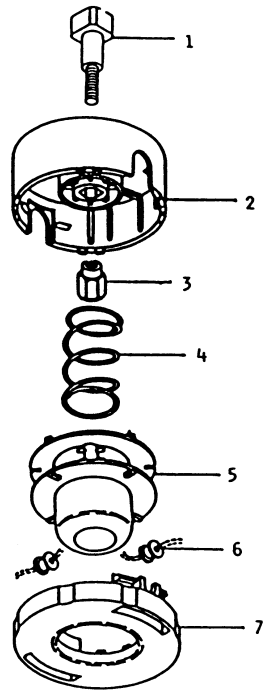

KPW2870M

CUTTING HEAD (AUTOMATIC)

REF NO	PART NO	DESCRIPTION	QTY	NOTES
	LCT010A	HEAD ASSY-TAP		
01	LCT001B	SHAFTBOLT-LH 8MM	1	
02	LCT010A-02	HOUSING-OUTER	1	
03	LCT010A-08	NUT	1	
04	LCT010-05	SPRING	1	
05	LCT010A-04	INNER-BUMP	1	
06	LCT003	EYELET	2	
07	LCT010A-03	BASE	1