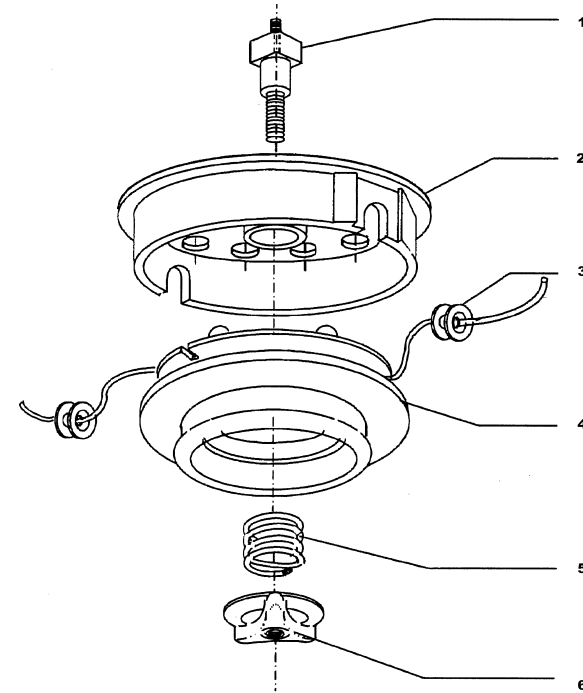

TLE27FD-145

CUTTING HEAD (MANUAL)

REF NO	PART NO	DESCRIPTION	QTY	NOTES
	UN-10	MANUAL HEAD-UNIVERSAL	1	
01	UN10-B1	BOLT 8X1.25 MLH	1	
02	UN10-2	HOUSING	1	
03	UN10-3A	EYELET	2	
04	UN10-4	SPOOL	1	
05	UN10-5	SPRING	1	
06	UN10-6	KNOB-LH	1