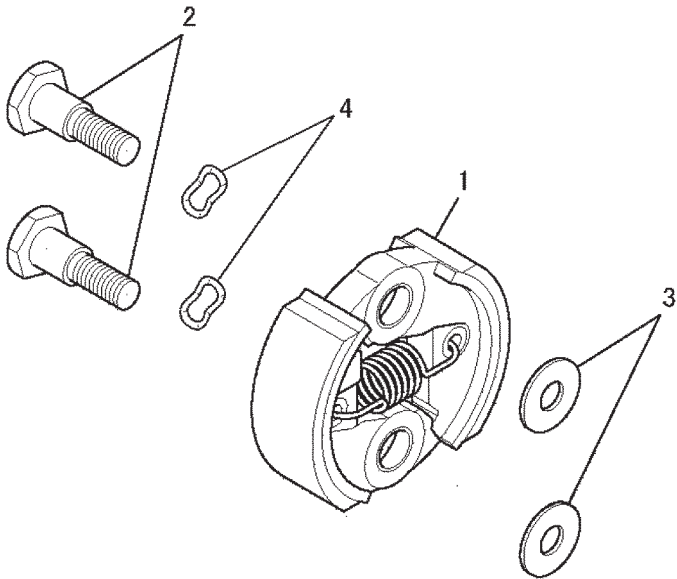

KPW2870M

TLE27FD-145

CLUTCH SYSTEM

REF NO	PART NO	DESCRIPTION	QTY	NOTES
01	TLE27015	CLUTCH	1	
02	TLE24047	BOLT-CLUTCH	2	
03	TLE24048	WASHER	2	
04	TLE23059	WASHER	2