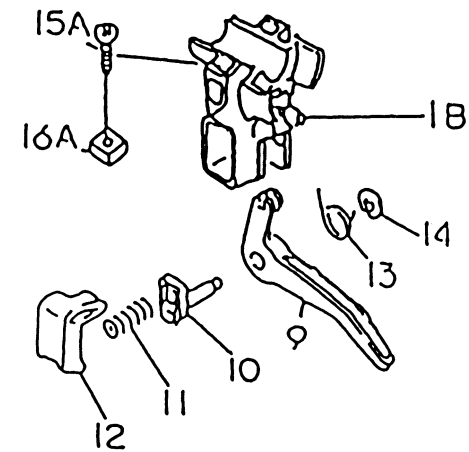

KPW2870M

TLE27FD-145

THROTTLE LEVER

REF NO	PART NO	DESCRIPTION	QTY	NOTES
	PW24015A	THROTTLE LEVER ASSY	1	
01A	PW24015-01A	BODY-UPPER	1	
01B	PW24015-01B	BODY-LOWER	1	
02	PW24015-02	SWITCH	1	
03	PW24015-03	COVER	1	
04	PW24015-04	SPRING	1	
05	PW24015-05	SCREW 3X8	1	
06	PW24015-06	PLATE-GROUND R	1	
07	PW24015-07	PLATE-GROUND L	1	
08	PW24015-05	SCREW 3X8	2	
09	PW24015-09	LEVER	1	
10	PW24015-10	SHAFT	1	
11	PW24015-11	SPRING	1	
12	PW24015-12	STOPPER	1	
13	PW24015-13	SPRING-RETURN	1	
14	PW24015-14	E-RING	1	
15A	214B0520	SCREW 5X20	2	
16A	311B0500	NUT 5MM	2