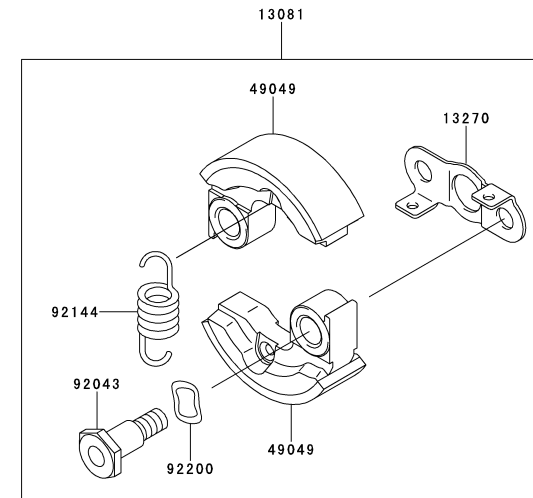

KPW2750V

PTO EQUIPMENT

REF NO	PART NUMBER	DESCRIPTION	GF70	HF70	KF70	LF70	MF70	NF70
13081	TH23052	CLUTCH ASSY	1					
13081H	TJ27091	*USE TJ27091B*		*	*	*		
13081M	TJ27091A	*USE TJ27091B*		*	*	*	*	
13081N	TJ27091B	CLUTCH ASSY		1	1	1	1	1
13270	TG25129X	PLATE	1					
49049	TG25047X	SHOE-CLUTCH	2					
49049H	TJ27091-1	*USE TJ27091-1A*		*	*	*		
49049M	TJ27091-1A	SHOE-CLUTCH		2	2	2	2	2
92043	TH26020	PIN-CLUTCH	2					
92043H	TJ27091-2	*USE TJ27091-2B*		*	*	*		
92043M	TJ27091-2A	*USE TJ27091-2B*		*	*	*	*	
92043N	TJ27091-2B	PIN		2	2	2	2	2
92144	TD18058	SPRING-CLUTCH	1					
92145	TJ27091-3	*USE TJ27091-3A*		*	*	*		
92145M	TJ27091-3A	SPRING		1	1	1		1
92200	TH23053	WASHER	2					
92200A	TJ27091-4	*USE TJ27091-4A*		*	*	*		
92200B	TJ27091-4A	WASHER,6X16X1.0		2	2	2	2	2
92200H	TJ27091-5	*USE TJ27091-5A*		*	*	*		
92200M	TJ27091-5A	WASHER		2	2	2	2	2

TJ027E-GF70, -HF70, -KF70, -LF70, -MF70, -NF70