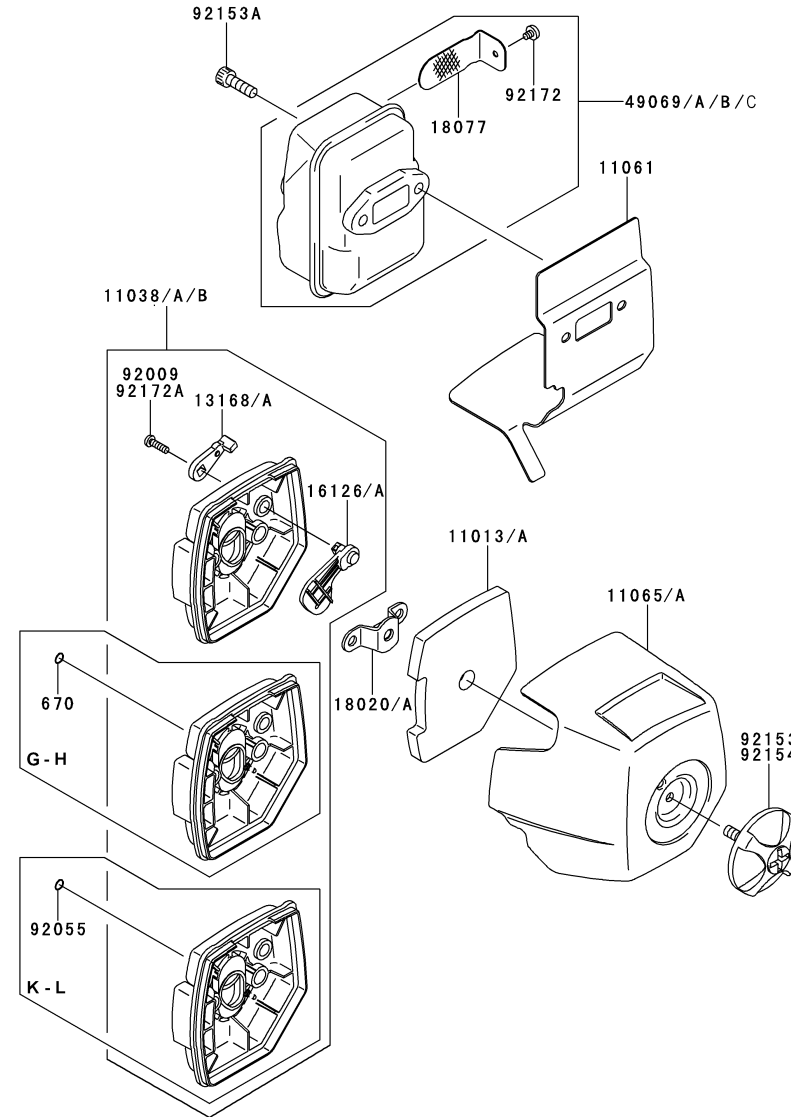

KPW2750V

TJ027E-GF70, -HF70, -KF70, -LF70, -MF70, -NF70

AIR FILTER/MUFFLER

REF NO	PART NUMBER	DESCRIPTION	GF70	HF70	KF70	LF70	MF70	NF70
11013	TJ27031	*USE TJ27031A*	*	*	*	*		
11013A	TJ27031A	ELEMENT-AIR FILTER	1	1	1	1	1	1
11038	TJ27082	*USE TJ27103*	*	*				
11038A	TJ27103	CASE-ASSY-AIR FILTER	1	1	1	1		
11038B	TJ27134	CASE-ASSY-AIR FILTER					1	1
11061	TJ27083	GASKET,MUFFLER	1	1	1	1	1	1
11065	TJ27084	*USE TJ27104*	*	*				
11065A	TJ27104	CAP	1	1	1	1	1	1
13168	TJ27032-1	*USE TJ27103-1*	*	*				
13168A	TJ27103-1	LEVER	1	1	1	1	1	1
16126	TJ27032-2	VALVE	1	1				
16126A	TJ27103-2	VALVE			1	1	1	1
18020	TJ27035	BAFFLE	1	1				
18020A	TJ27105	BAFFLE			1	1	1	1
18077	TJ27085	ARRESTER-SPARK	1	1	1	1	1	1
49069	TJ27086	*USE TJ27100B*	*	*				
49069A	TJ27100	*USE TJ27100B*			*	*		
49069B	TJ27100A	*USE TJ27100B*			*	*	*	
49069C	TJ27100B	MUFFLER ASSY	1	1	1	1	1	1
670	TJ27089	O RING,5MM	1	1				
92009	TH23031-03	SCREW 3X10	1	1				
92055	TJ27101	RING-O,4.8MM			1	1		
92153	TJ27038	*USE TJ27038A*	*	*				
92153A	TJ27087	BOLT,SOCKET,5X16	2	2	2	2	2	2
92154	TJ27102	*USE TJ27038A*			*	*	*	
92154A	TJ27038A	BOLT-AIR CLEANER	1	1	1	1	1	1
92172	TJ27088	SCREW	1	1	1	1	1	1
92172A	TJ27106	SCREW,3X10			1	1	1	1