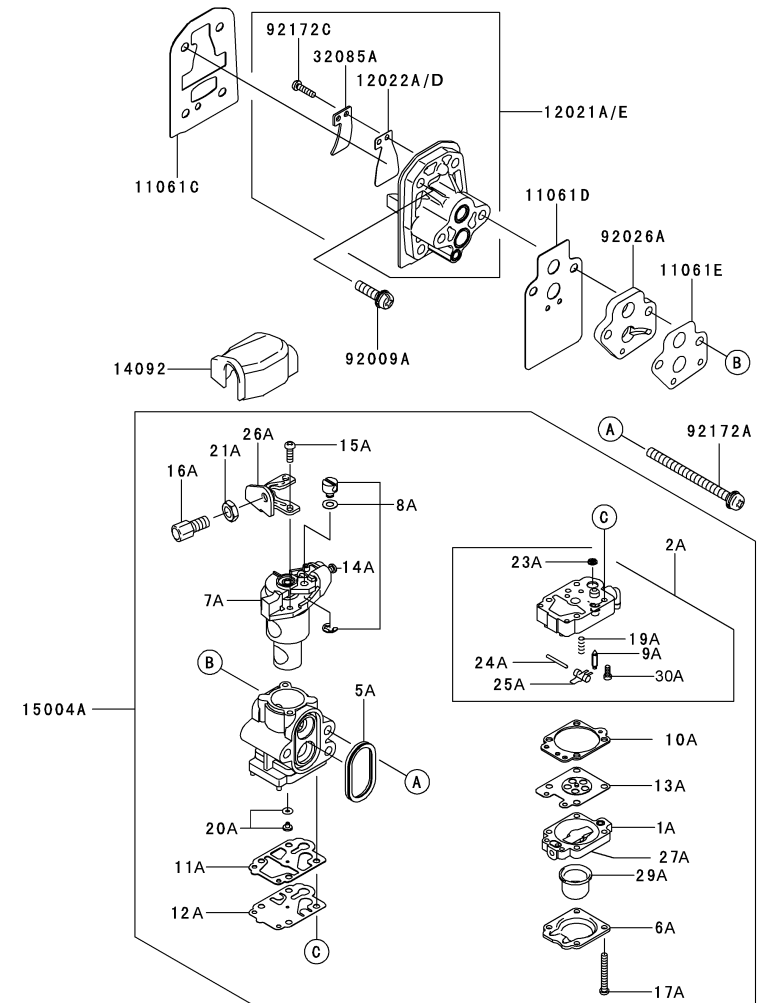

KPW2750V

CARBURETOR (WALBRO WYA-146)

REF NO	PART NUMBER	DESCRIPTION	GF70	HF70	KF70	LF70	MF70	NF70
001A	TF22C01	BODY ASSY-AIR PURGE			1	1		
002A	TH26C02Z	BODY ASSY-PUMP			1	1		
005A	TH26C05Z	O-RING			1	1		
006A	TF22C05	COVER-PRIMER PUMP			1	1		
007A	TJ35C07V	VALVE ASSY-THROTTLE			1	1		
008A	TF22C07	SWIVEL ASSY			1	1		
009A	TF22C08	VALVE-INLET NEEDLE			1	1		
010A	TF22C10	GASKET-METERING DIAPHRAGM			1	1		
011A	TEX54C11XA	GASKET-PUMP			1	1		
012A	TF22C13	DIAPHRAGM-PUMP			1	1		
013A	TJ27C13V	DIAPHRAGM ASSY-METERING			1	1		
014A	TJ45C13V	SCREW-IDLE ADJUST			1	1		
015A	TF22C19	SCREW-COLLAR THROTTLE			2	2		
016A	TH26C16Z	SCREW-CABLE ADJUST			1	1		
017A	TF22C18	SCREW-COVER			4	4		
019A	TF22C21	SPRING-METERING LEVER			1	1		
020A	TJ275C20V	JET-MAIN KIT (.365)			1	1		
021A	TEX54C21XA	NUT-CABLE ADJUST			1	1		
023A	TF22C23	SCREEN-FUEL INLET			1	1		
024A	TF22C24	PIN-METERING LEVER			1	1		
025A	TF22C26	LEVER-METERING			1	1		
026A	TF22C27	BRACKET-CABLE			1	1		
027A	TF22C28	VALVE-CHECK			1	1		
029A	TF22C29	PRIMER-BULB			1	1		
030A	TF22C20	SCREW-METERING LEVER PIN			1	1		
11061C	TJ27107	GASKET,CYLINDER-INSULATOR			1	1		
11061D	TJ27108	GASKET,CARBURETOR-INSULATOR			1	1		
12021A	TJ27110	*USE TJ27110A*			*	*		
12021E	TJ27131A	VALVE-ASSY-REED			1	1		
12022A	TJ27111	*USE TJ27028*			*	*		
12022D	TJ27028	VALVE-REED			1	1		
14092	THCVR	DUST COVER			1	1		
15004A	TJ275C00-VK	CARBURETOR ASSY			1	1		
32085A	TJ27112	STOPPER			1	1		
92009A	TG25027-07	SCREW 5X20			4	4		

TJ027E-GF70, -HF70, -KF70, -LF70, -MF70, -NF70