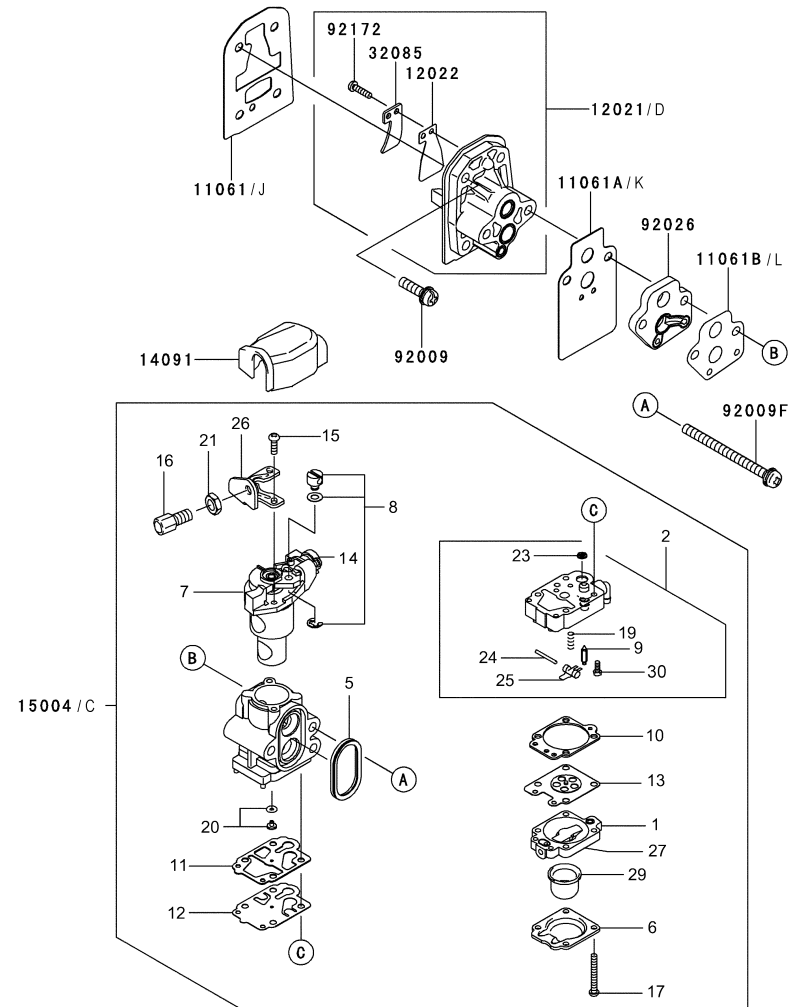

KPW2750V

CARBURETOR (WALBRO WYA-141)

REF NO	PART NUMBER	DESCRIPTION	GF70	HF70	KF70	LF70	MF70	NF70
15004	TJ275C00-V	* USE TJ275C00-VK *	*	*				
15004C	TJ275C00-VK	CARBURETOR ASSY	1	1				
32085	TJ27029	STOPPER	1	1				
92009	TG25027-07	SCREW 5X20	4	4				
92009F	TH23026	SCREW 5X65	2	2				
92026	TJ27081	SPACER	1	1				
92172	TK65032	SCREW-3X12	1	1				
CRK	TJ27V-CRK	CRK	AR	AR				

TJ027E-GF70, -HF70, -KF70, -LF70, -MF70, -NF70