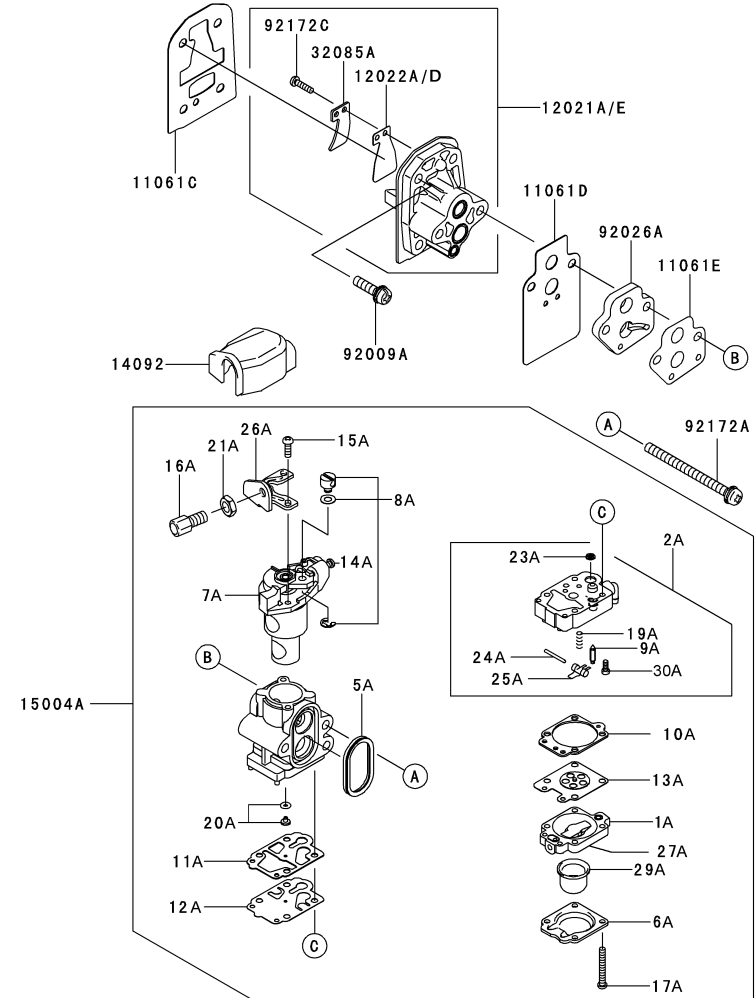

KPW2750V

CARBURETOR (WALBRO WYA-146)

REF NO	PART NUMBER	DESCRIPTION	GF70	HF70	KF70	LF70	MF70	NF70
92026A	TJ27081	SPACER			1	1		
92172A	TJ27114	SCREW,5X65			2	2		
92172C	TJ27113	SCREW,3X12			1	1		
CRK	TJ27V-CRK	CRK			AR	AR		

TJ027E-GF70, -HF70, -KF70, -LF70, -MF70, -NF70