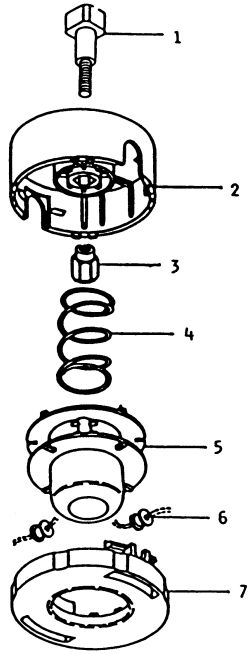

KPW2750V

CUTTING HEAD (AUTOMATIC)

REF NO	PART NUMBER	DESCRIPTION	QTY
01	LCT001B	SHAFTBOLT-LH 8MM	1
02	LCT010A-02	HOUSING-OUTER	1
03	LCT010A-08	NUT	1
04	LCT010-05	SPRING	1
05	LCT010A-04	INNER-BUMP	1
06	LCT003	EYELET	2
07	LCT010A-03	BASE	1
	LCT010A	HEAD ASSY-TAP	1