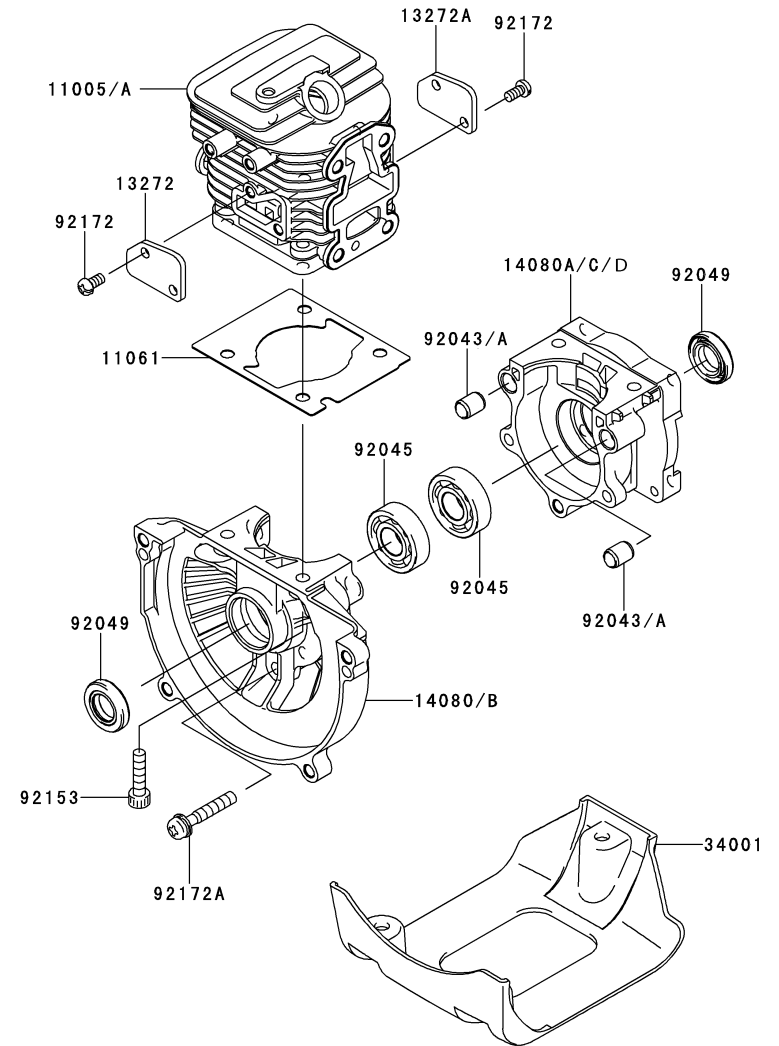

KPW2750V

CYLINDER/CRANKCASE

REF NO	PART NUMBER	DESCRIPTION	GF70	HF70	KF70	LF70	MF70	NF70
11005	TJ27050	CYLINDER-ENGINE	*	*	*	*		
11005A	TJ27050A	CYLINDER-ENGINE	1	1	1	1	1	1
11061	TJ27051	GASKET,CYLINDER	1	1	1	1	1	1
13272	TJ27052	PLATE	1	1	1	1	1	1
13272A	TJ27053	PLATE	1	1	1	1	1	1
14080	TJ27054	*USE TJ27126*	*	*	*			
14080A	TJ27055	*USE TJ27127*	*	*	*			
14080B	TJ27126	CRANKCASE	1	1	1	1	1	1
14080C	TJ27127	CRANKCASE	1	1	1	1	1	
14080D	TJ23302	CRANKCASE						1
34001	TJ27056	STAND	1	1	1	1	1	1
92043	TJ27057	PIN	2	2	2			
92043A	TJ27128	PIN				2	2	2
92045	TJ27007	BEARING-BALL 6001C3	2	2	2	2	2	2
92049	TJ27058	SEAL-OIL,12X22X4.5	2	2	2	2	2	2
92153	TJ27059	BOLT,SOCKET,5X20	4	4	4	4	4	4
92172	TJ27060	SCREW,4X8	4	4	4	4	4	4
92172A	TJ27061	SCREW,5X30	3	3	3	3	3	3

TJ027E-GF70, -HF70, -KF70, -LF70, -MF70, -NF70