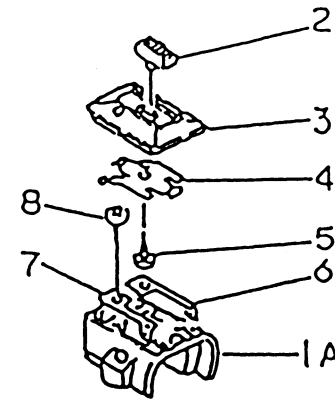

KPW2750V

TJ027E-GF70, -HF70, -KF70, -LF70, -MF70, -NF70

THROTTLE LEVER

REF NO	PART NUMBER	DESCRIPTION	QTY
01A	PW24015-01A	BODY-UPPER	1
01B	PW24015-01B	BODY-LOWER	1
02	PW24015-02	SWITCH	1
03	PW24015-03	COVER	1
04	PW24015-04	SPRING	1
05	PW24015-05	SCREW 3X8	1
06	PW24015-06	PLATE-GROUND R	1
07	PW24015-07	PLATE-GROUND L	1
08	PW24015-05	SCREW 3X8	2
09	PW24015-09	LEVER	1
10	PW24015-10	SHAFT	1
11	PW24015-11	SPRING	1
12	PW24015-12	STOPPER	1
13	PW24015-13	SPRING-RETURN	1
14	PW24015-14	E-RING	1
15A	214B0520	SCREW 5X20	2
16A	311B0500	NUT 5MM	2
	PW24015A	THROTTLE LEVER ASSY	1