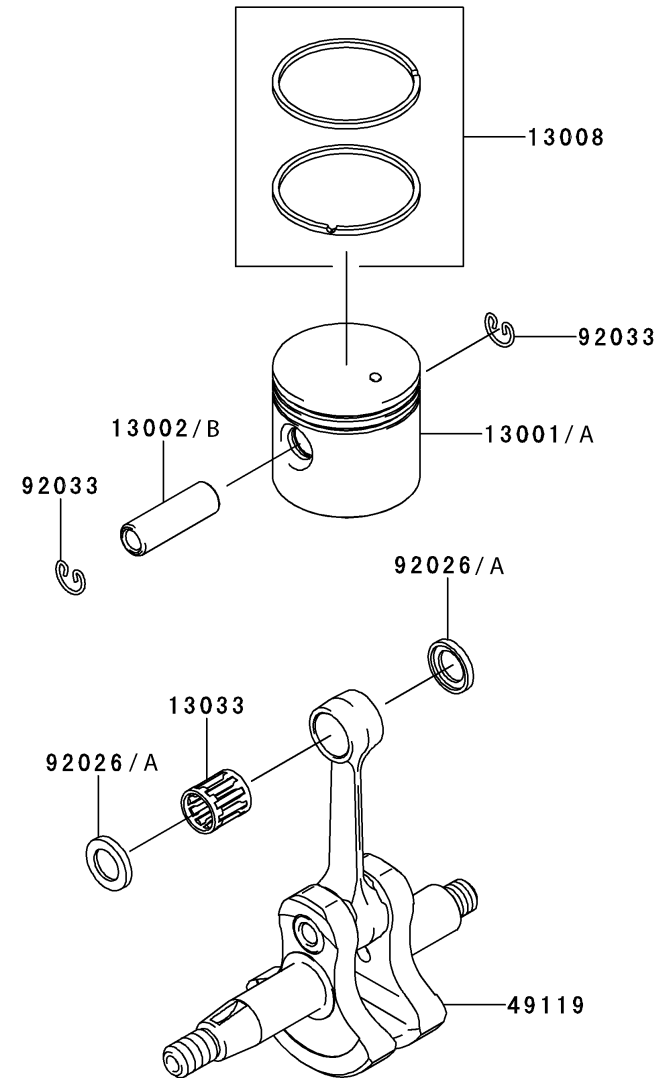

KPW2750V

PISTON/CRANKSHAFT

REF NO	PART NUMBER	DESCRIPTION	GF70	HF70	KF70	LF70	MF70	NF70
13001	TJ27062	*USE TJ27062B*	*	*	*	*	*	*
13001A	TJ27062B	PISTON-ENGINE	1	1	1	1	1	1
13002	TJ27063	*USE KT12020*	*	*	*	*	*	*
13002B	KT12020	PIN-PISTON	1	1	1	1	1	1
13008	TJ27064	RING-SET-PISTON	1	1	1	1	1	1
13033	TJ27011	BEARING-SMALL END	1	1	1	1	1	1
49119	TJ27065	CRANKSHAFT-ASSY	1	1	1	1	1	1
92026	TJ27066	*USE TJ23304*	*	*	*	*	*	*
92026A	TJ23304	SPACER,8X12.9X1.8	2	2	2	2	2	2
92033	TJ27067	RING-SNAP	2	2	2	2	2	2

TJ027E-GF70, -HF70, -KF70, -LF70, -MF70, -NF70