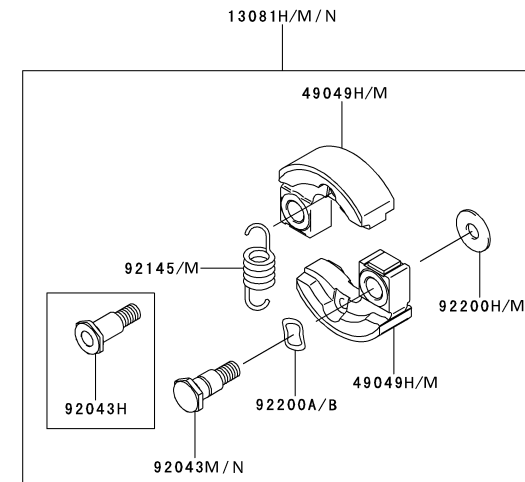

KPW2750V

PTO EQUIPMENT

REF NO	PART NUMBER	DESCRIPTION	GF70	HF70	KF70	LF70	MF70	NF70
13081	TH23052	CLUTCH ASSY	1					
13081H	TJ27091	*USE TJ27091B*		*	*	*		
13081M	TJ27091A	*USE TJ27091B*		*	*	*	*	
13081N	TJ27091B	CLUTCH ASSY		1	1	1	1	1
13270	TG25129X	PLATE	1					
49049	TG25047X	SHOE-CLUTCH	2					
49049H	TJ27091-1	*USE TJ27091-1A*		*	*	*		
49049M	TJ27091-1A	SHOE-CLUTCH		2	2	2	2	2
92043	TH26020	PIN-CLUTCH	2					
92043H	TJ27091-2	*USE TJ27091-2B*		*	*	*		
92043M	TJ27091-2A	*USE TJ27091-2B*		*	*	*	*	
92043N	TJ27091-2B	PIN		2	2	2	2	2
92144	TD18058	SPRING-CLUTCH	1					
92145	TJ27091-3	*USE TJ27091-3A*		*	*	*		
92145M	TJ27091-3A	SPRING		1	1	1		1
92200	TH23053	WASHER	2					
92200A	TJ27091-4	*USE TJ27091-4A*		*	*	*		
92200B	TJ27091-4A	WASHER,6X16X1.0		2	2	2	2	2
92200H	TJ27091-5	*USE TJ27091-5A*		*	*	*		
92200M	TJ27091-5A	WASHER		2	2	2	2	2

TJ027E-GF70, -HF70, -KF70, -LF70, -MF70, -NF70