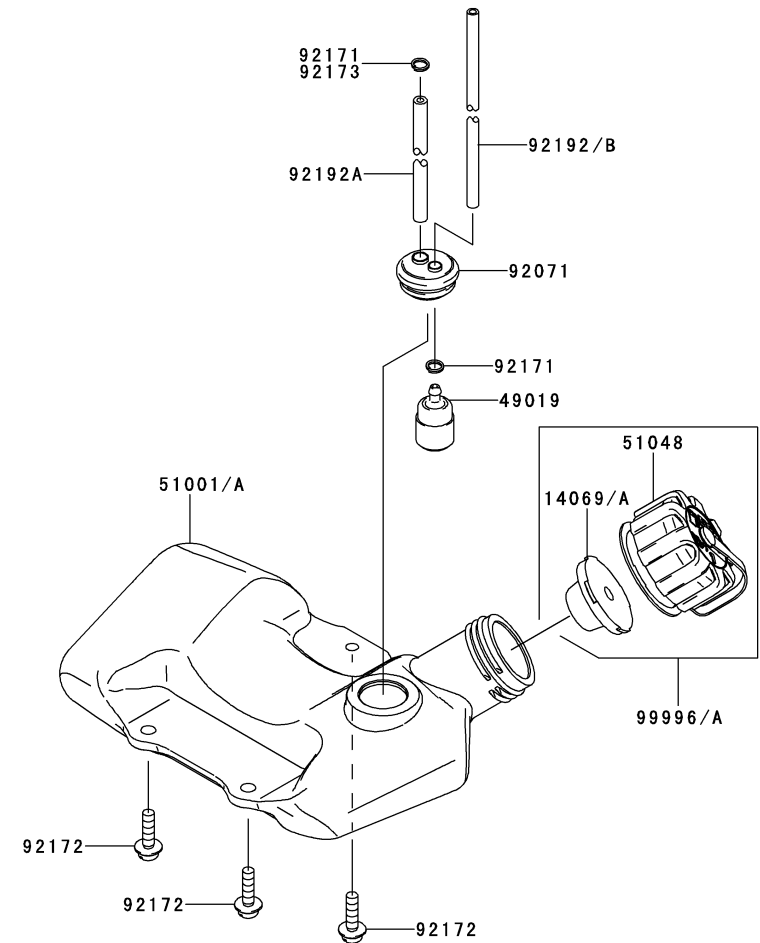

KPW2750V

TJ027E-GF70, -HF70, -KF70, -LF70, -MF70, -NF70

FUEL TANK/FUEL VALVE

REF NO	PART NUMBER	DESCRIPTION	GF70	HF70	KF70	LF70	MF70	NF70
14069	TH34065	*USE TH34065A*	*	*	*			
14069A	TH34065A	BREATHER	1	1	1		1	1
49019	TJ27043	FILTER-FUEL	1	1	1	1	1	1
51001	TJ27039	TANK-COMP-FUEL	1	1	1	1	1	
51001A	TJ27039A	TANK-COMP-FUEL						1
51048	TH34064	CAP ASSY-TANK	1	1	1	1	1	1
92071	TG34042	GROMMET-FUEL TANK	1	1	1	1	1	1
92171	TK65043	CLAMP	2	2	1	1	1	1
92172	TJ27090	SCREW,5X18	3	3	3	3	3	3
92173	TJ27124	CLAMP			1	1	1	1
92192	TJ27040	TUBE 3X5X174	1	1	1			
92192A	TJ27041	TUBE 3X6X80	1	1	1	1	1	1
92192B	TJ27130	TUBE,3X5X174				1	1	1
99996	99996-6089	*USE 99996-6101*	*	*	*			
99996A	99996-6101	KIT,CAP-TANK & BREATHER	1	1	1	1	1	1