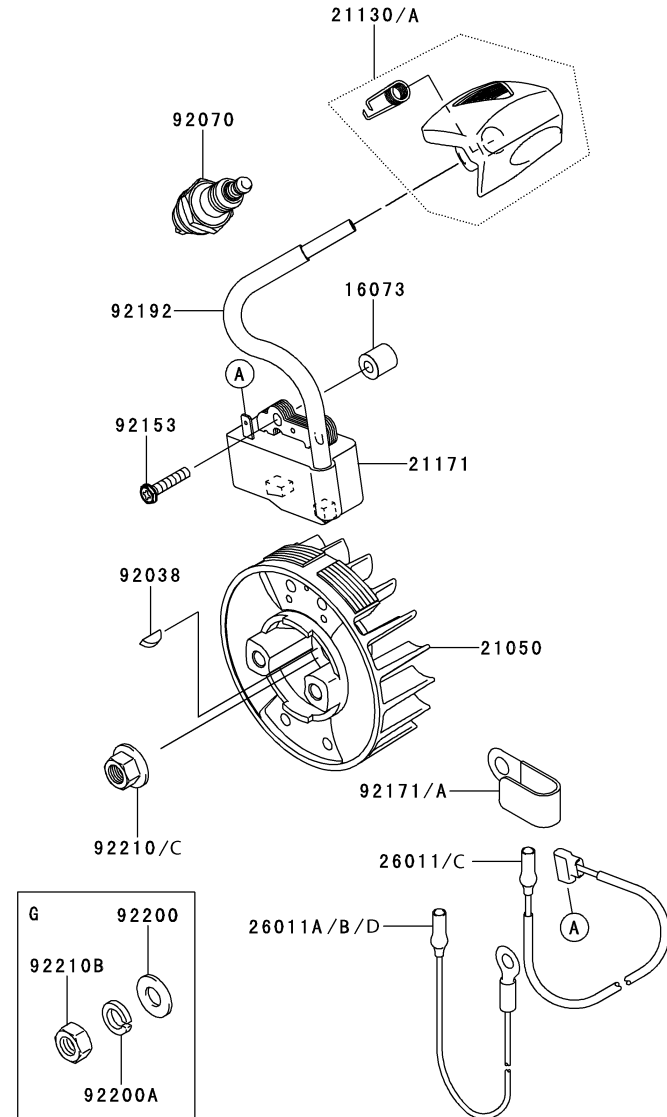

KPW2750V

ELECTRIC EQUIPMENT

REF NO	PART NUMBER	DESCRIPTION	GF70	HF70	KF70	LF70	MF70	NF70
16073	TJ27070	INSULATOR	2	2	2	2	2	2
21050	TJ27071	FLYWHEEL	1		1	1	1	1
21130	TJ27072	* USE TJ27020A *	*	*	*	*	*	
21130A	TJ27020A	CAP-ASSY-PLUG	1	1	1	1	1	1
21171	TJ27073	COIL-ASSY-IGNITION	1	1	1	1	1	1
26011	TJ27074	WIRE-LEAD,L=230	1	1	1	*	*	
26011A	TD18089	WIRE-LEAD L=100	1	1				
26011B	TJ27122	WIRE-LEAD			1	1	1	
26011C	TJ27074A	WIRE-LEAD-L=230				1	1	1
26011D	TJ35070	WIRE-LEAD						1
92038	TJ27075	KEY	1	1	1	1	1	1
92070	BPMR7A SOLID	NGK SPARK PLUG	1	1	1	1	1	1
92153	TJ27076	BOLT,4X20	2	2	2	2	2	2
92171	TJ35020	CLAMP	1	1				
92171A	TJ27123	CLAMP			1	1	1	1
92192	TJ27023	TUBE	1	1	1	1	1	
92192A	TJ35099	TUBE						1
92200	TJ27077	WASHER,8.2X17.5X1.5	1					
92200A	TJ27078	WASHER,SPRING,8MM	1					
92210	TJ27092	NUT, 8MM		1	1	1	1	
92210B	TJ27079	NUT,8MM	1					
92210C	TJ27024	NUT M8						1

TJ027E-GF70, -HF70, -KF70, -LF70, -MF70, -NF70