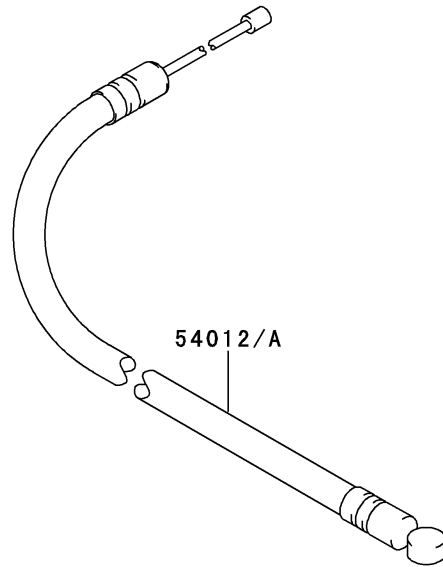

KPW2750V

CONTROL EQUIPMENT

REF NO	PART NUMBER	DESCRIPTION	GF70	HF70	KF70	LF70	MF70	NF70
54012	TH23020	CABLE-THROTTLE	1	1				
54012A	TJ27115	CABLE-THROTTLE			1	1	1	1