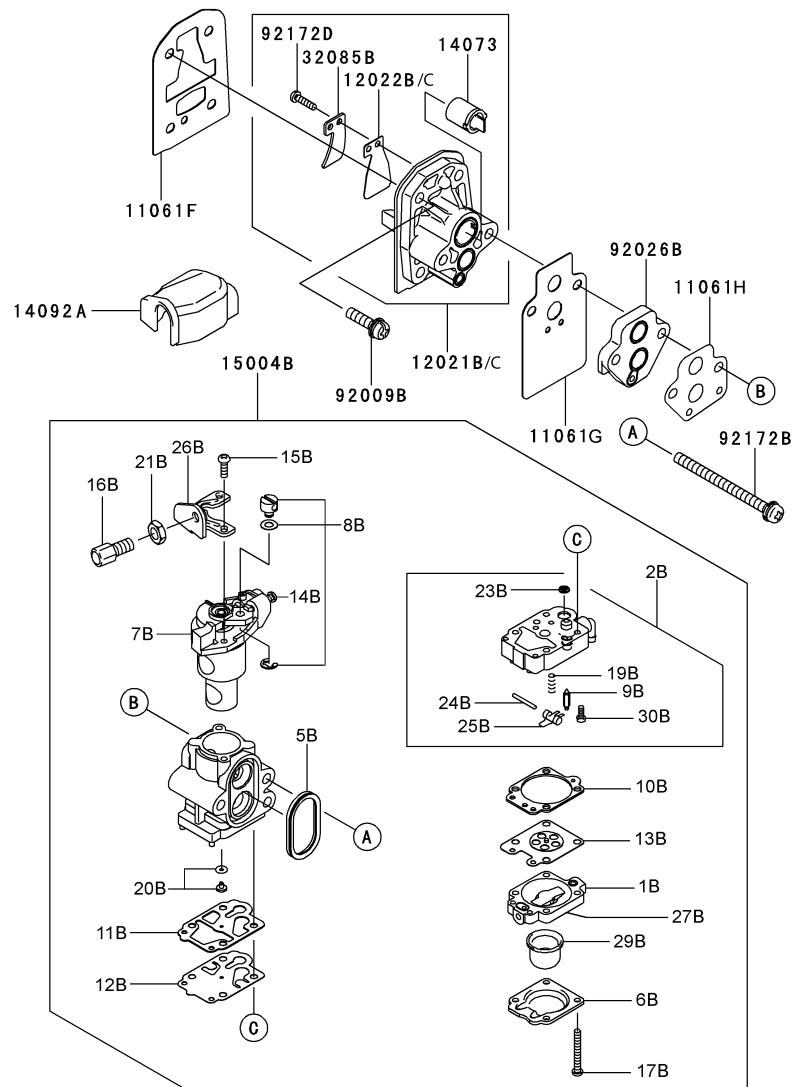

KPW2750V

CARBURETOR (WALBRO WYA-234)

REF NO	PART NUMBER	DESCRIPTION	GF70	HF70	KF70	LF70	MF70	NF70
32085B	TJ27112	STOPPER					1	1
92009B	TG25027-07	SCREW 5X20					4	4
92026B	TJ27133	SPACER					1	1
92172B	TJ27114	SCREW,5X65					2	2
92172D	TJ27113	SCREW,3X12					1	2
CRK	TJ27V-CRK	CRK					AR	AR

TJ027E-GF70, -HF70, -KF70, -LF70, -MF70, -NF70