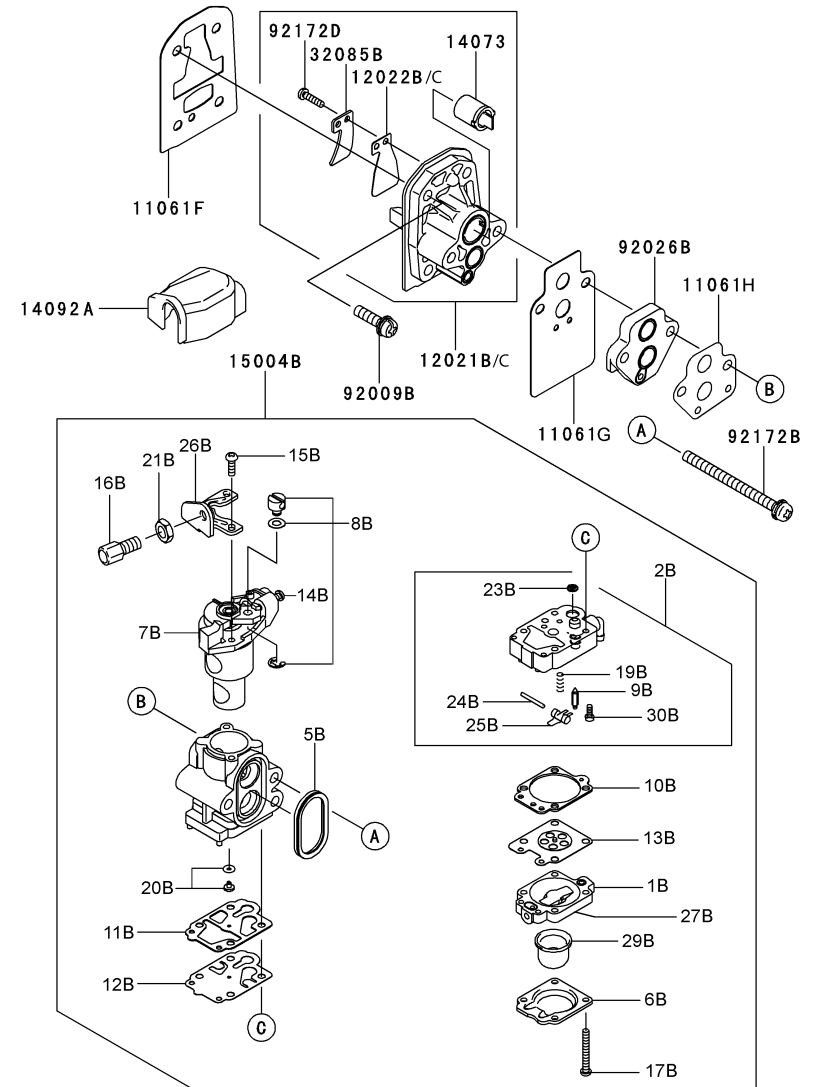

KPW2750V

TJ027E-GF70, -HF70, -KF70, -LF70, -MF70, -NF70

CARBURETOR (WALBRO WYA-234)

REF NO	PART NUMBER	DESCRIPTION	GF70	HF70	KF70	LF70	MF70	NF70
001B	TF22C01	BODY ASSY-AIR PURGE					1	1
002B	TH26C02Z	BODY ASSY-PUMP					1	1
005B	TH26C05Z	O-RING					1	1
006B	TF22C05	COVER-PRIMER PUMP					1	1
007B	TJ275C07VM	VALVE ASSY-THROTTLE					1	1
008B	TF22C07	SWIVEL ASSY					1	1
009B	TF22C08	VALVE-INLET NEEDLE					1	1
010B	TF22C10	GASKET-METERING DIAPHRAGM					1	1
011B	TEX54C11XA	GASKET-PUMP					1	1
012B	TF22C13	DIAPHRAGM-PUMP					1	1
013B	TJ27C13V	DIAPHRAGM ASSY-METERING					1	1
014B	TJ45C13V	SCREW-IDLE ADJUST					1	1
015B	TF22C19	SCREW-COLLAR THROTTLE					2	2
016B	TH26C16Z	SCREW-CABLE ADJUST					1	1
017B	TF22C18	SCREW-COVER					4	4
019B	TF22C21	SPRING-METERING LEVER					1	1
020B	TLE235C20V	JET-MAIN KIT (.360)					1	1
021B	TEX54C21XA	NUT-CABLE ADJUST					1	1
023B	TF22C23	SCREEN-FUEL INLET					1	1
024B	TF22C24	PIN-METERING LEVER					1	1
025B	TF22C26	LEVER-METERING					1	1
026B	TF22C27	BRACKET-CABLE					1	1
027B	TF22C28	VALVE-CHECK					1	1
029B	TF22C29	PRIMER-BULB					1	1
030B	TF22C20	SCREW-METERING LEVER PIN					1	1
11061F	TJ27107	GASKET,CYLINDER-INSULATOR					1	1
11061G	TJ27108	GASKET,CARBURETOR-INSULATOR					1	1
11061H	TJ27109	GASKET,CARBURETOR/SPACER					1	1
12021B	TJ27131	VALVE-ASSY-REED					*	
12021C	TJ27131A	VALVE-ASSY-REED					1	1
12022B	TJ27111	*USE TJ27028*					*	
12022C	TJ27028	VALVE-REED					1	1
14073	TJ27132	DUCT					1	1
14092A	THCVR	DUST COVER					1	1
15004B	TJ275C00-VM	CARBURETOR ASSY					1	1