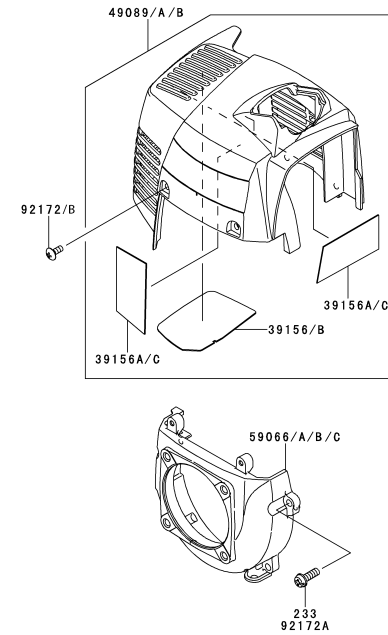

TJ027E-GF70, -HF70, -KF70, -LF70, -MF70, -NF70

COOLING EQUIPMENT

REF NO	PART NUMBER	DESCRIPTION	GF70	HF70	KF70	LF70	MF70	NF70
233	233AA0516	SCREW-PAN-WP+- 5X16	4	4				
39156	TJ27014	PAD	1	1				
39156A	TJ27068	PAD	1	1				
39156B	TJ27116	PAD			1	1	1	1
39156C	TJ27120	PAD			2	2	2	2
49089	TJ27015	*USE TJ27118A*	*	*				
49089A	TJ27118	*USE TJ27118A*			*	*	*	
49089B	TJ27118A	SHROUD-ENGINE	1	1	1	1	1	1
59066	TJ27069	*USE TJ27069A*	*	*				
59066A	TJ27119	*USE TJ27119A*			*	*		
59066B	TJ27119A	HOUSING-FAN			1	1	1	
59066C	TJ27069A	HOUSING-FAN	1	1				1
92172	TJ27017	SCREW 4X10	2	2	2	2	2	
92172A	TJ27121	SCREW,5X16			4	4	4	4
92172B	TJ23307	SCREW,4X10						2