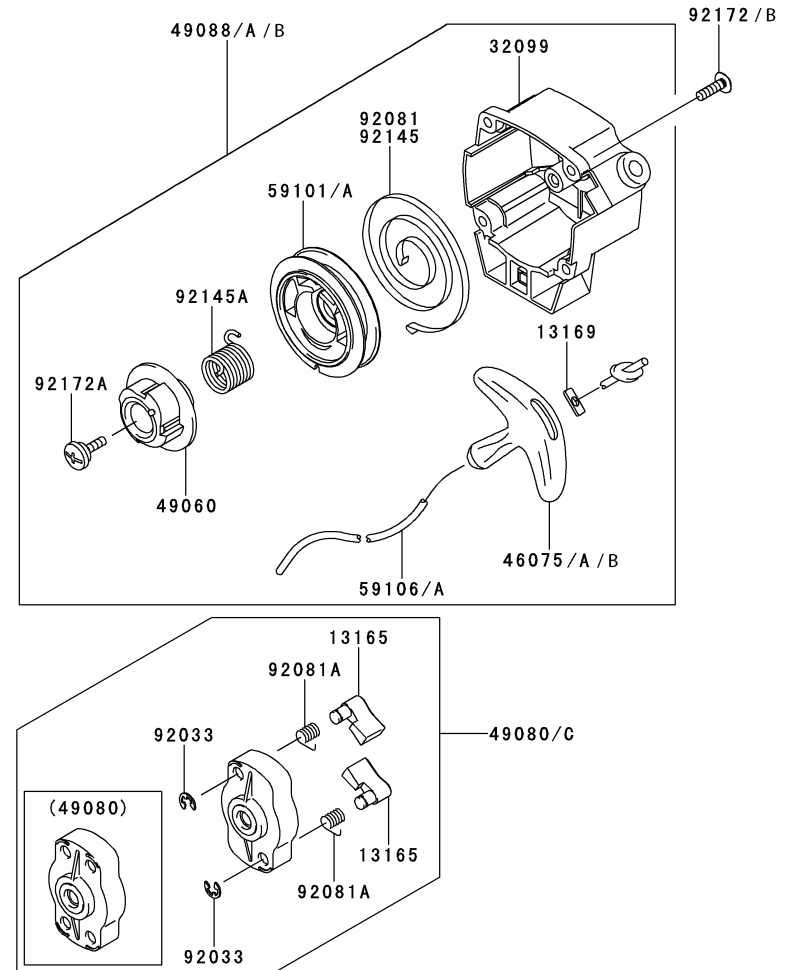

KPW2750V

STARTER

REF NO	PART NUMBER	DESCRIPTION	GF70	HF70	KF70	LF70	MF70	NF70
13165	TJ27042-1	PAWL	2	2	2	2	2	2
13169	TD18080-07	PLATE	1	1	1	1	1	1
32099	TJ27042-2	CASE-RECOIL STARTER	1	1	1	1	1	1
46075	TJ27042-3	*USE TJ35030-2*	*	*	*	*	*	*
46075A	TJ35030-2	GRIP,STARTER-RECOIL	1	1	1	1	1	
46075B	TJ23104	GRIP,STARTER-RECOIL						1
49060	TJ27042-4	CAM	1	1	1	1	1	1
49080	TJ27042-5	*USE TJ27125-5*	*	*				
49080C	TJ27125-5	PULLEY-STARTING	1	1	1	1	1	1
49088	TJ27042	* USE TJ27125B *	*	*				
49088A	TJ27125	* USE TJ27125B *			*	*	*	
49088B	TJ27125A	STARTER-RECOIL	1	1	1	1	1	1
59101	TJ27042-6	*USE TJ27125-6*	*	*				
59101A	TJ27125-6	REEL,STARTER-RECOIL	1	1	1	1	1	1
59106	TJ27042-7	ROPE 3X700	1	1				
59106A	TJ27125-7	ROPE,3X850			1	1	1	1
92033	TD18084	RING-SNAP	2	2	2	2	2	2
92081	TD18080-04	SPRING-RECOIL	1	1				
92081A	TD18083	SPRING-RETURN	2	2	2	2	2	2
92145	TJ27125-8	SPRING,RECOIL			1	1	1	1
92145A	TJ27042-8	SPRING-RECOIL	1	1	1	1	1	1
92172	TH23058	SCREW 4X10	4	4	4	4	4	
92172A	TJ27042-9	SCREW	1	1	1	1	1	1
92172B	TJ23315	SCREW,4X14						4

TJ027E-GF70, -HF70, -KF70, -LF70, -MF70, -NF70