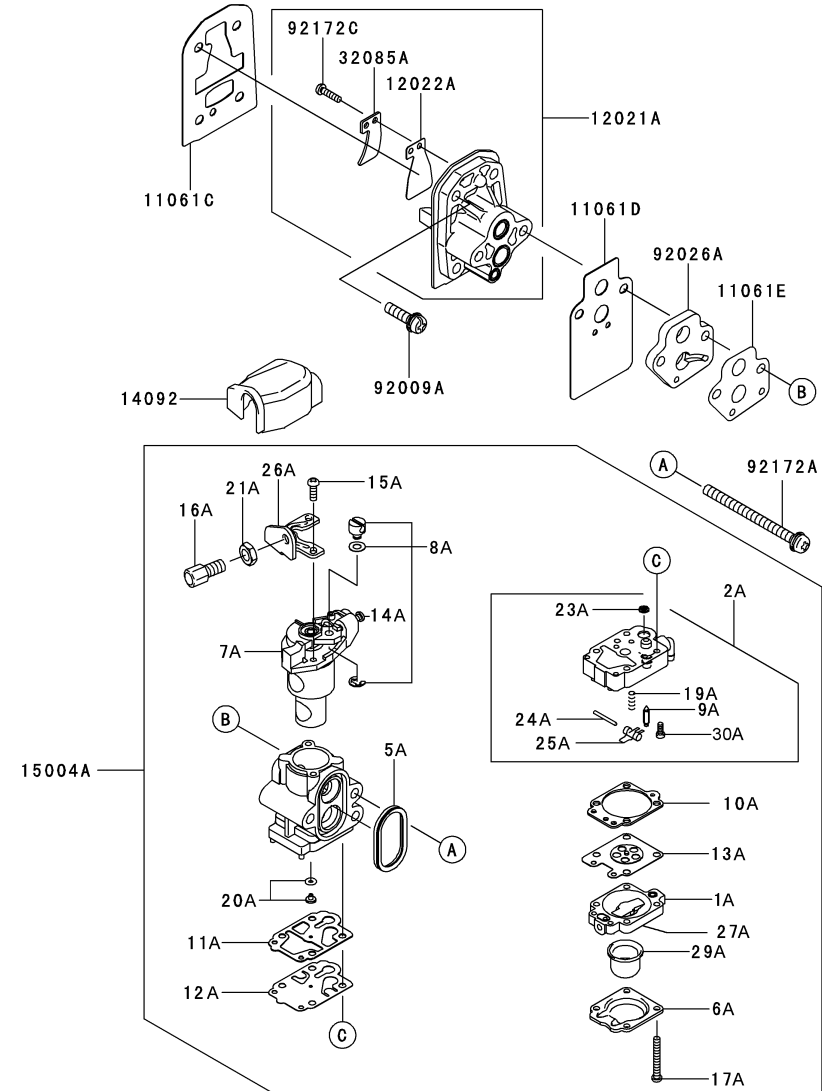

TJ027E-GF70, -HF70, -KF70, -LF70, -MF70

CARBURETOR (WALBRO WYA-146)

REF NO	TMC NO	DESCRIPTION	GF70	HF70	KF70	LF70	MF70
001A	TF22C01	BODY ASSY-AIR PURGE			1	1	
002A	TH26C02Z	BODY ASSY-PUMP			1	1	
005A	TH26C05Z	RING-O			1	1	
006A	TF22C05	COVER-PRIMER PUMP			1	1	
007A	TJ35C07V	VALVE ASSY-THROTTLE			1	1	
008A	TF22C07	SWIVEL ASSY			1	1	
009A	TF22C08	VALVE-INLET NEEDLE			1	1	
010A	TF22C10	GASKET-METERING DIAPHRAGM			1	1	
011A	TEX54C11XA	GASKET-PUMP			1	1	
012A	TF22C13	DIAPHRAGM-PUMP			1	1	
013A	TJ27C13V	DIAPHRAGM ASSY-METERING			1	1	
014A	TJ45C13V	SCREW-IDLE ADJUST			1	1	
015A	TF22C19	SCREW-COLLAR THROTTLE			1	1	
016A	TH26C16Z	SCREW-CABLE ADJUST			1	1	
017A	TF22C18	SCREW-COVER			1	1	
019A	TF22C21	SPRING-METERING LEVER			1	1	
020A	TJ275C20V	JET-MAIN KIT (.365)			1	1	
021A	TEX54C21XA	NUT-CABLE ADJUST			1	1	
023A	TF22C23	SCREEN-FUEL INLET			1	1	
024A	TF22C24	PIN-METERING LEVER			1	1	
025A	TF22C26	LEVER-METERING			1	1	
026A	TF22C27	BRACKET-CABLE			1	1	
027A	TF22C28	VALVE-CHECK			1	1	
029A	TF22C29	PRIMER-BULB			1	1	
030A	TF22C20	SCREW-METERING LEVER PIN			1	1	
11061C	TJ27107	GASKET,CYLINDER-INSULATOR			1	1	
11061D	TJ27108	GASKET,CARBURETOR-INSULATOR			1	1	
11061E	TJ27109	GASKET,CARBURETOR/SPACER			1	1	
12021A	TJ27110	VALVE-ASSY-REED			1	1	
12022A	TJ27111	VALVE-REED			1	1	
14092	THCVR	DUST COVER			1	1	
15004A	TJ275C00-VK	CARBURETOR ASSY			1	1	
32085A	TJ27112	STOPPER			1	1	
92009A	TG25027-07	SCREW,5X20			4	4	
92026A	TJ27081	SPACER			1	1	
92172A	TJ27114	SCREW,5X65			2	2	
92172C	TJ27113	SCREW,3X12			1	1	
CRK	TJ27V-CRK	CRK	AR		AR	AR