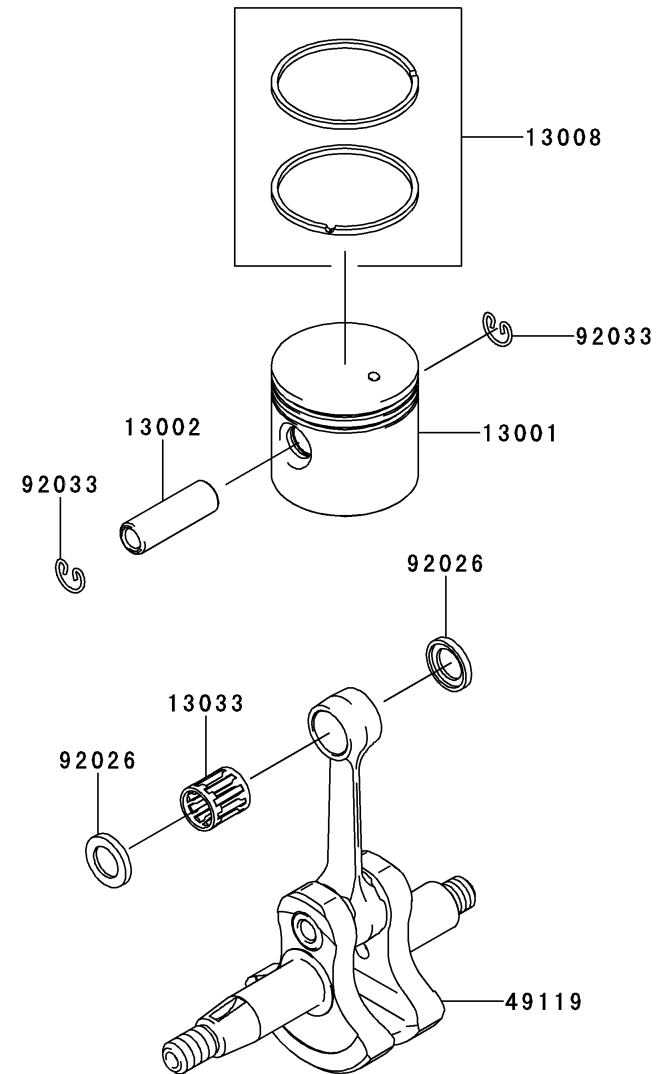

KPW2750V

TJ027E-GF70, -HF70, -KF70, -LF70, -MF70

PISTON/CRANKSHAFT

REF NO	TMC NO	DESCRIPTION	GF70	HF70	KF70	LF70	MF70
13001	TJ27062	PISTON-ENGINE	1	1	1	1	1
13002	TJ27063	PIN-PISTON	1	1	1	1	1
13008	TJ27064	RING-SET-PISTON	1	1	1	1	1
13033	TJ27011	BEARING-SMALL END	1	1	1	1	1
49119	TJ27065	CRANKSHAFT-ASSY	1	1	1	1	1
92026	TJ27066	SPACER	2	2	2	2	2
92033	TJ27067	RING-SNAP	2	2	2	2	2