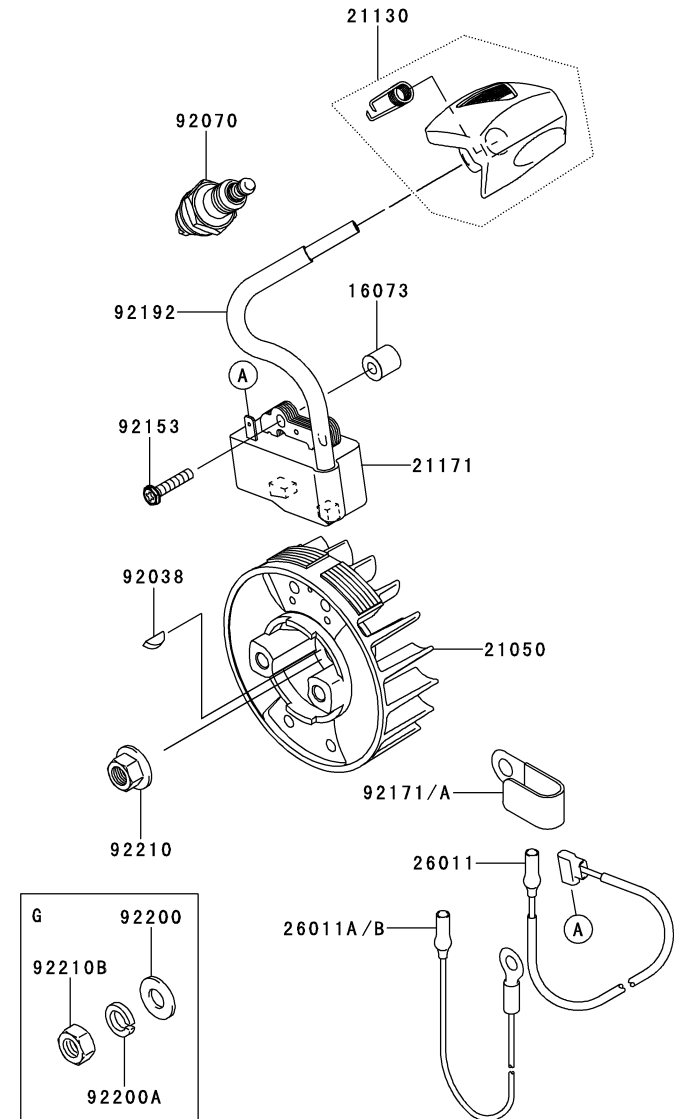

KPW2750V

TJ027E-GF70, -HF70, -KF70, -LF70, -MF70

CYLINDER/CRANKCASE

REF NO	TMC NO	DESCRIPTION	GF70	HF70	KF70	LF70	MF70
11005	TJ27050	CYLINDER-ENGINE	*	*	*	*	
11005A	TJ27050A	CYLINDER-ENGINE	1	1	1	1	1
11061	TJ27051	GASKET,CYLINDER	1	1	1	1	1
13272	TJ27052	PLATE	1	1	1	1	1
13272A	TJ27053	PLATE	1	1	1	1	1
14080	TJ27054	CRANKCASE	1	1	1		
14080A	TJ27055	CRANKCASE	1	1	1		
14080B	TJ27126	CRANKCASE				1	1
14080C	TJ27127	CRANKCASE				1	1
34001	TJ27056	STAND	1	1	1	1	1
92043	TJ27057	PIN	2	2	2		
92043A	TJ27128	PIN				2	2
92045	TJ27007	BEARING-BALL,6001C3	2	2	2	2	2
92049	TJ27058	SEAL-OIL,12X22X4.5	2	2	2	2	2
92153	TJ27059	BOLT,SOCKET,5X20	4	4	4	4	4
92172	TJ27060	SCREW,4X8	4	4	4	4	4
92172A	TJ27061	SCREW,5X30	3	3	3	3	3

KPW2750V

TJ027E-GF70, -HF70, -KF70, -LF70, -MF70

ELECTRIC EQUIPMENT

REF NO	TMC NO	DESCRIPTION	GF70	HF70	KF70	LF70	MF70
16073	TJ27070	INSULATOR	2	2	2	2	2
21050	TJ27071	FLYWHEEL	1	1	1	1	1
21130	TJ27072	CAP-SPARK PLUG	1	1	1	1	1
21171	TJ27073	COIL-ASSY-IGNITION	1	1	1	1	1
26011	TJ27074	WIRE-LEAD,L=230	1	1	1	1	1
26011A	TD18089	WIRE-LEAD,L=100	1	1			
26011B	TJ27122	WIRE-LEAD			1	1	1
92038	TJ27075	KEY	1	1	1	1	1
92070	BPMR7A	PLUG-SPARK,BPMR7A(NGK)	1	1	1	1	1
92153	TJ27076	BOLT,4X20	2	2	2	2	2
92171	TJ35020	CLAMP	1	1			
92171A	TJ27123	CLAMP			1	1	1
92192	TJ27023	TUBE	1	1	1	1	1
92200	TJ27077	WASHER,8.2X17.5X1.5	1				
92200A	TJ27078	WASHER,SPRING,8MM	1				
92210	TJ27092	NUT,8MM		1	1	1	1
92210B	TJ27079	NUT,8MM	1				