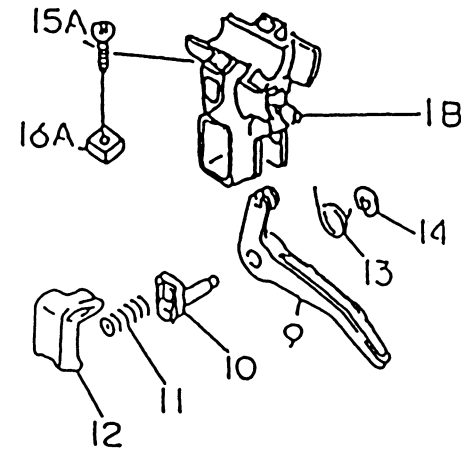

KPW2750V

TJ027E-GF70, -HF70, -KF70, -LF70, -MF70

THIS PAGE INTENTIONALLY LEFT BLANK

KPW2750V

TJ027E-GF70, -HF70, -KF70, -LF70, -MF70

THROTTLE LEVER

REF NO	PART NO	DESCRIPTION	QTY
	PW24015A	THROTTLE LEVER ASSY	1
01A	PW24015-01A	BODY-UPPER	1
01B	PW24015-01B	BODY-LOWER	1
02	PW24015-02	SWITCH	1
03	PW24015-03	COVER	1
04	PW24015-04	SPRING	1
05	PW24015-05	SCREW 3X8	1
06	PW24015-06	PLATE-GROUND R	1
07	PW24015-07	PLATE-GROUND L	1
08	PW24015-05	SCREW 3X8	2
09	PW24015-09	LEVER	1
10	PW24015-10	SHAFT	1
11	PW24015-11	SPRING	1
12	PW24015-12	STOPPER	1
13	PW24015-13	SPRING-RETURN	1
14	PW24015-14	E-RING	1
15A	214B0520	SCREW 5X20	2
16A	311B0500	NUT 5MM	2

BODY

REF NO	PART NO	DESCRIPTION	QTY
33	SW006	WASHER-SPRING 6MM	4
34	HN006	NUT 6MM	4
35	PW27512	GEAR CASE (CASE ONLY)	1
36	PW27513	PINION	1
37	PW27514	BEARING, BALL, 609	1
38	PW27515	BEARING, BALL, 609Z	1
39	PW27516	SNAP RING 9	1
40	PW27517	SNAP RING 24	1
41	PW27518	GRASS COVER	1
42	S04X8W	SCREW, W/WASHER, 4X8	3
43	PW27519	BEARING, BALL, 627	1
44	PW27520	GEAR	1
45	PW27521	CUTTER SHAFT	1
46	PW25052	BEARING (6001DU)	1
47	P35008	RING-SNAP #28	1
48	PW27522	FIXER, BLADE, UPPER	1
49	PW27523	FIXER, BLADE, LOWER	1
50	PW27524	NUT COVER	1
51	PW27525	CUTTER BOLT	1
52	B06X8	BOLT, 6X8	1
52A	PW27526	GREASE FITTING M6X1.0	1
53	B05X10W	BOLT, W/WASHERS, 5x10	1
54	B06X25W	BOLT W/WASHERS 6X25	1
61	PW27511	GEAR CASE ASSY	1
62	PW23062	SAFETY GUARD ASSY	1
63	PW27506	LOOP HANDLE ASSY	1

CUTTING HEAD (MANUAL)

REF NO	PART NO	DESCRIPTION	QTY
	UN-10	MANUAL HEAD-UNIVERSAL	1
01	UN10-B1	BOLT 8X1.25 MLH	1
02	UN10-2	HOUSING	1
03	UN10-3A	EYELET	2
04	UN10-4	SPOOL	1
05	UN10-5	SPRING	1
06	UN10-6	KNOB-LH	1