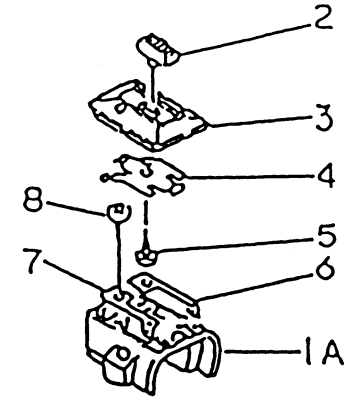

KPW2750V

TJ027E-GF70, -HF70, -KF70, -LF70, -MF70

THIS PAGE INTENTIONALLY LEFT BLANK

KPW2750V

TJ027E-GF70, -HF70, -KF70, -LF70, -MF70

THROTTLE LEVER

REF NO	PART NO	DESCRIPTION	QTY
	PW24015A	THROTTLE LEVER ASSY	1
01A	PW24015-01A	BODY-UPPER	1
01B	PW24015-01B	BODY-LOWER	1
02	PW24015-02	SWITCH	1
03	PW24015-03	COVER	1
04	PW24015-04	SPRING	1
05	PW24015-05	SCREW 3X8	1
06	PW24015-06	PLATE-GROUND R	1
07	PW24015-07	PLATE-GROUND L	1
08	PW24015-05	SCREW 3X8	2
09	PW24015-09	LEVER	1
10	PW24015-10	SHAFT	1
11	PW24015-11	SPRING	1
12	PW24015-12	STOPPER	1
13	PW24015-13	SPRING-RETURN	1
14	PW24015-14	E-RING	1
15A	214B0520	SCREW 5X20	2
16A	311B0500	NUT 5MM	2

BODY

REF NO	PART NO	DESCRIPTION	QTY
33	SW006	WASHER-SPRING 6MM	4
34	HN006	NUT 6MM	4
35	PW27512	GEAR CASE (CASE ONLY)	1
36	PW27513	PINION	1
37	PW27514	BEARING, BALL, 609	1
38	PW27515	BEARING, BALL, 609Z	1
39	PW27516	SNAP RING 9	1
40	PW27517	SNAP RING 24	1
41	PW27518	GRASS COVER	1
42	S04X8W	SCREW, W/WASHER, 4X8	3
43	PW27519	BEARING, BALL, 627	1
44	PW27520	GEAR	1
45	PW27521	CUTTER SHAFT	1
46	PW25052	BEARING (6001DU)	1
47	P35008	RING-SNAP #28	1
48	PW27522	FIXER, BLADE, UPPER	1
49	PW27523	FIXER, BLADE, LOWER	1
50	PW27524	NUT COVER	1
51	PW27525	CUTTER BOLT	1
52	B06X8	BOLT, 6X8	1
52A	PW27526	GREASE FITTING M6X1.0	1
53	B05X10W	BOLT, W/WASHERS, 5x10	1
54	B06X25W	BOLT W/WASHERS 6X25	1
61	PW27511	GEAR CASE ASSY	1
62	PW23062	SAFETY GUARD ASSY	1
63	PW27506	LOOP HANDLE ASSY	1