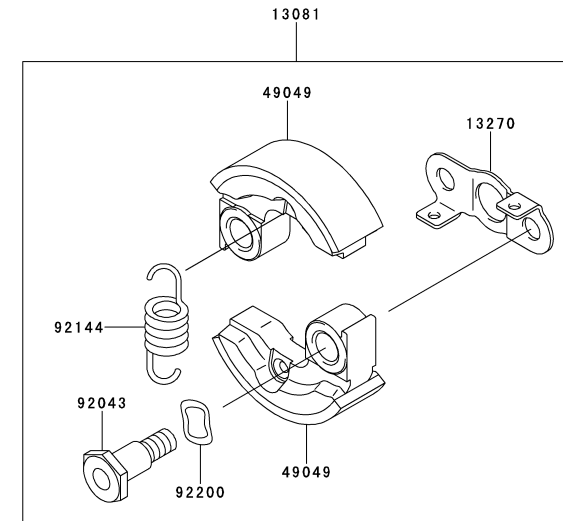

KPW2750V

TJ027E-GF70, -HF70, -KF70, -LF70, -MF70

PISTON/CRANKSHAFT

REF NO	TMC NO	DESCRIPTION	GF70	HF70	KF70	LF70	MF70
13001	TJ27062	PISTON-ENGINE	1	1	1	1	1
13002	TJ27063	PIN-PISTON	1	1	1	1	1
13008	TJ27064	RING-SET-PISTON	1	1	1	1	1
13033	TJ27011	BEARING-SMALL END	1	1	1	1	1
49119	TJ27065	CRANKSHAFT-ASSY	1	1	1	1	1
92026	TJ27066	SPACER	2	2	2	2	2
92033	TJ27067	RING-SNAP	2	2	2	2	2

KPW2750V

TJ027E-GF70, -HF70, -KF70, -LF70, -MF70

PTO EQUIPMENT

REF NO	TMC NO	DESCRIPTION	GF70	HF70	KF70	LF70	MF70
13081	TH23052	CLUTCH-ASSY	1				
13081H	TJ27091	CLUTCH-ASSY		*	*	*	
13081M	TJ27091A	CLUTCH-ASSY		1	1	1	1
13270	TG25129X	PLATE	1				
49049	TG25047X	SHOE-CLUTCH	2				
49049H	TJ27091-1	SHOE-CLUTCH		*	*	*	
49049M	TJ27091-1A	SHOE-CLUTCH		2	2	2	2
92043	TH26020	PIN	2				
92043H	TJ27091-2	PIN		*	*	*	
92043M	TJ27091-2A	PIN		2	2	2	2
92144	TD18058	SPRING,CLUTCH	1				
92145	TJ27091-3	SPRING		*	*	*	
92145M	TJ27091-3A	SPRING		1	1	1	1
92200	TH23053	WASHER	2				
92200A	TJ27091-4	WASHER,6X16X1		*	*	*	
92200B	TJ27091-4A	WASHER,6X16X1.0		2	2	2	2
92200H	TJ27091-5	WASHER		*	*	*	
92200M	TJ27091-5A	WASHER		2	2	2	2