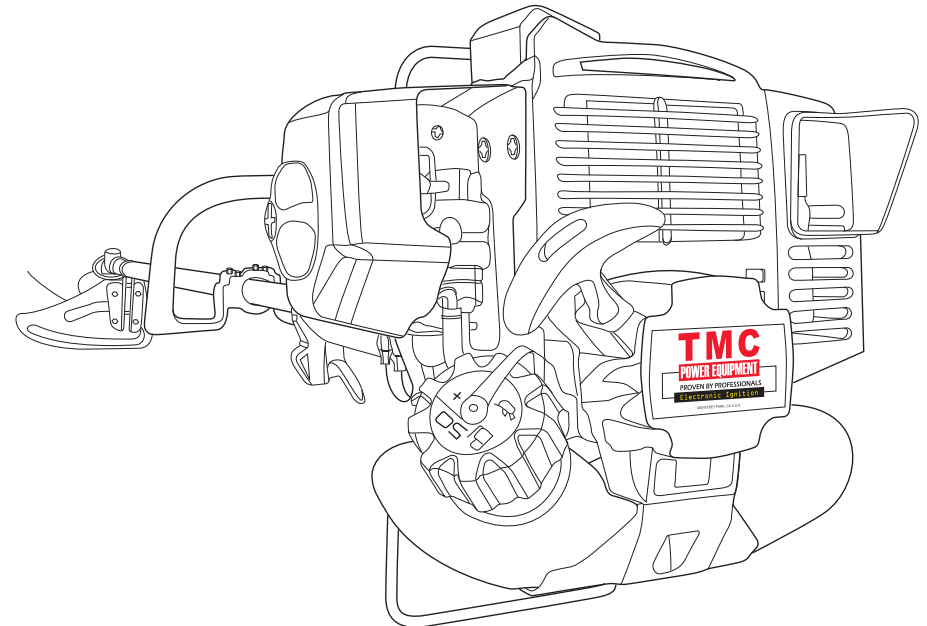

2051 Saturn Street
Monterey Park, CA 91755
323.728.7266
323.728.5304 Fax
<http://www.tmcpower.com>

PARTS CATALOG

KPW2750V LINE TRIMMER/WEEDER

ENGINE REFERENCE:

TJ027E-GF70 (WYA-141 CARBURETOR)
TJ027E-HF70 (WYA-141 CARBURETOR)
TJ027E-KF70 (WYA-146 CARBURETOR)
TJ027E-LF70 (WYA-146 CARBURETOR)
TJ027E-MF70 (WYA-234 CARBURETOR)

CARB TIER III/EPA PHASE 2