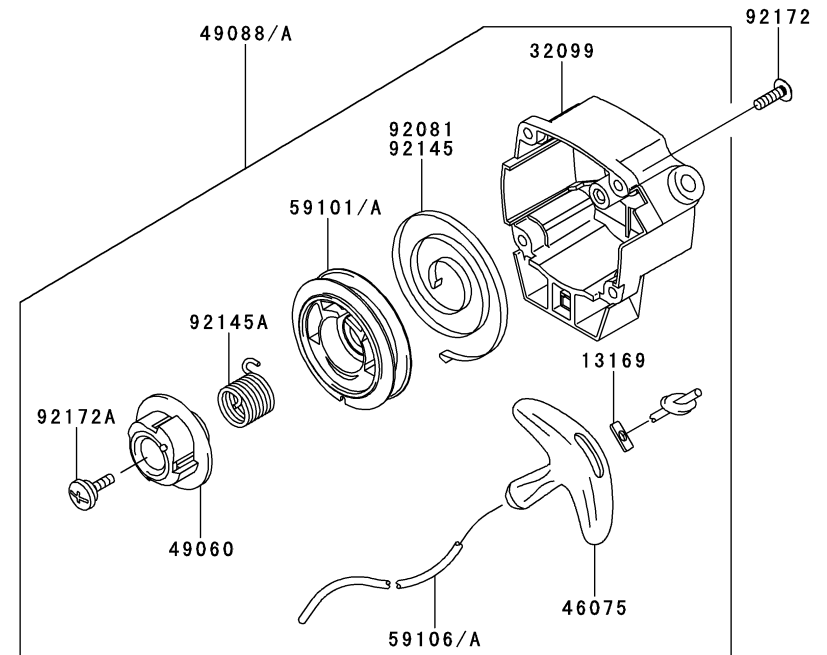

KPW2750V

TJ027E-GF70, -HF70, -KF70, -LF70, -MF70

STARTER

REF NO	TMC NO	DESCRIPTION	GF70	HF70	KF70	LF70	MF70
13165	TJ27042-1	PAWL	2	2	2	2	2
13169	TD18080-07	PLATE,RECOIL STARTER	1	1	1	1	1
32099	TJ27042-2	CASE,RECOIL STARTER	1	1	1	1	1
46075	TJ27042-3	GRIP,STARTER-RECOIL	1	1	1	1	1
49060	TJ27042-4	CAM	1	1	1	1	1
49080	TJ27042-5	PULLEY-STARTING	1	1			
49080C	TJ27125-5	PULLEY-STARTING			1	1	1
49088	TJ27042	STARTER-RECOIL	1	1			
49088A	TJ27125	STARTER-RECOIL			1	1	1
59101	TJ27042-6	REEL,STARTER-RECOIL	1	1			
59101A	TJ27125-6	REEL,STARTER-RECOIL			1	1	1
59106	TJ27042-7	ROPE,3X700	1	1			
59106A	TJ27125-7	ROPE,3X850			1	1	1
92033	TD18084	RING-SNAP	2	2	2	2	2
92081	TD18080-04	SPRING,RECOIL	1	1			
92081A	TD18083	SPRING	2	2	2	2	2
92145	TJ27125-8	SPRING,RECOIL			1	1	1
92145A	TJ27042-8	SPRING,RECOIL	1	1	1	1	1
92172	TH23058	SCREW,4X14	4	4	4	4	4
92172A	TJ27042-9	SCREW	1	1	1	1	1