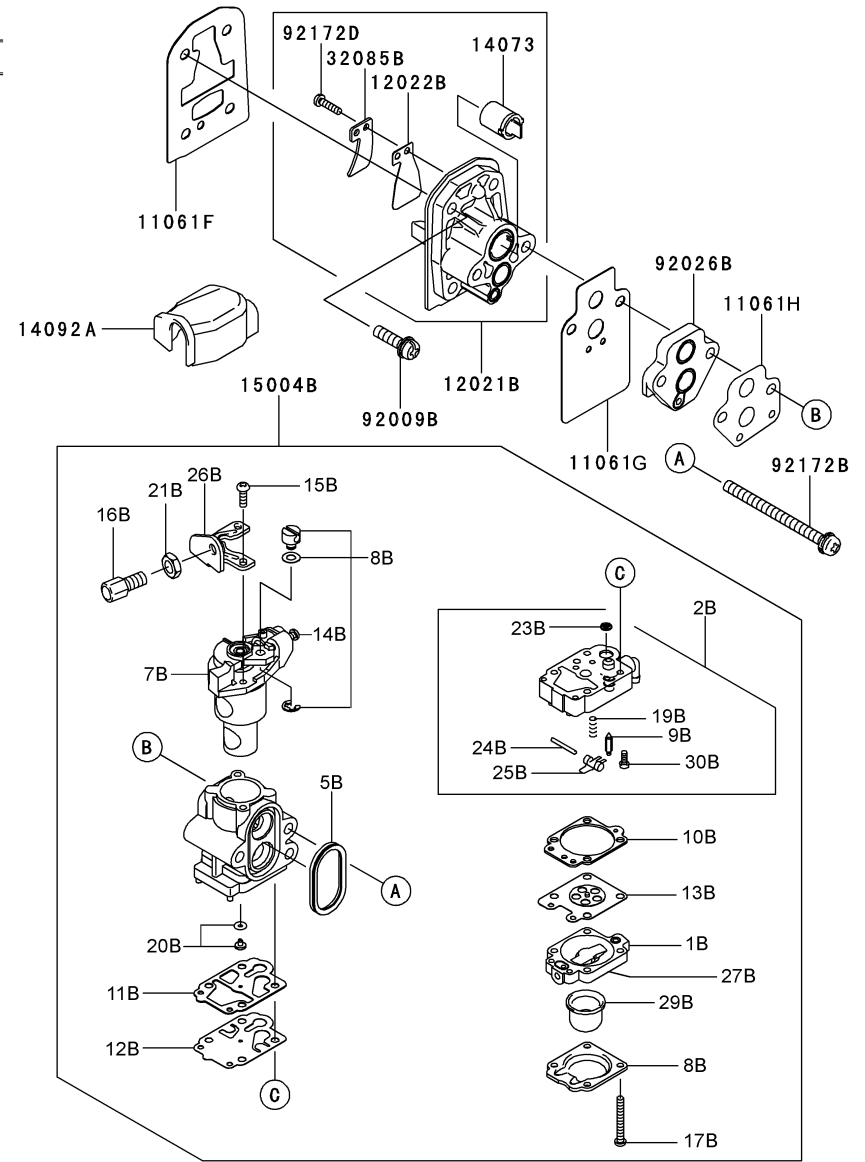

KPW2750V

TJ027E-GF70, -HF70, -KF70, -LF70, -MF70

CARBURETOR (WALBRO WYA-234)

REF NO	TMC NO	DESCRIPTION	GF70	HF70	KF70	LF70	MF70
CRK	TJ27V-CRK	CRK					AR