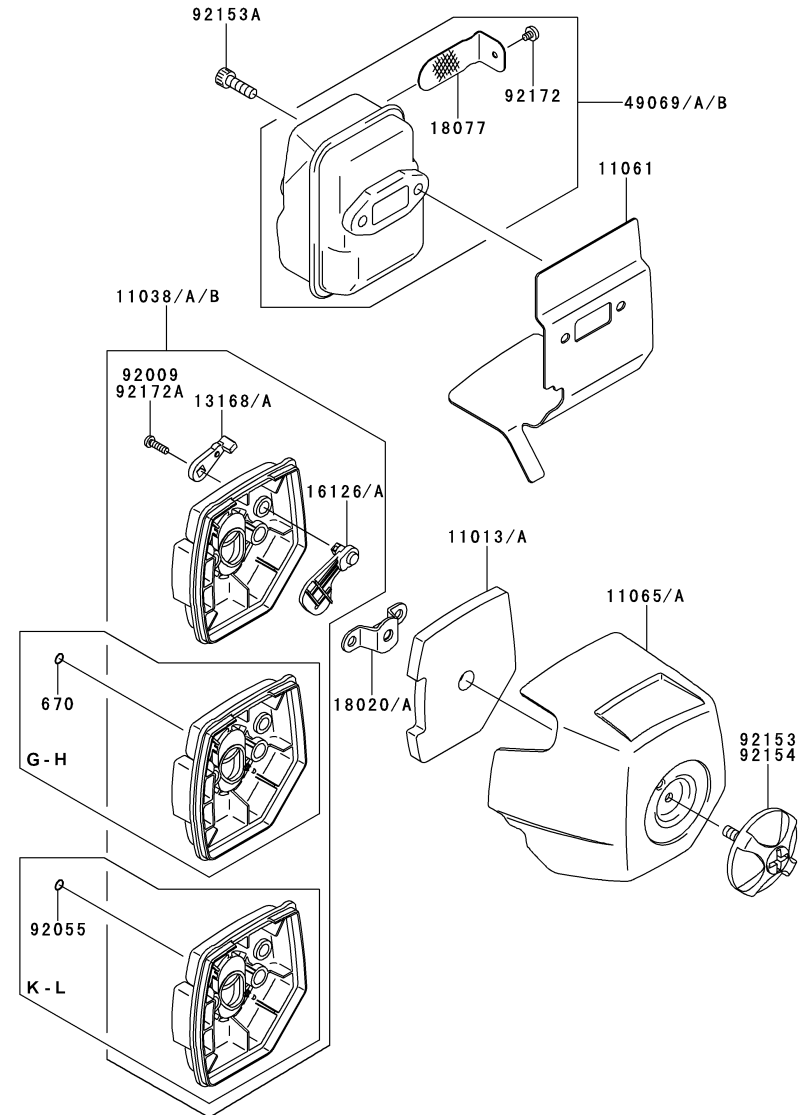

KPW2750V

TJ027E-GF70, -HF70, -KF70, -LF70, -MF70

CARBURETOR (WALBRO WYA-141)

REF NO	TMC NO	DESCRIPTION	GF70	HF70	KF70	LF70	MF70
001	TF22C01	BODY ASSY-AIR PURGE	1	1			
002	TH26C02Z	BODY ASSY-PUMP	1	1			
005	TH26C05Z	RING-O	1	1			
006	TF22C05	COVER-PRIMER PUMP	1	1			
007	TJ35C07V	VALVE ASSY-THROTTLE	1	1			
008	TF22C07	SWIVEL ASSY	1	1			
009	TF22C08	VALVE-INLET NEEDLE	1	1			
010	TF22C10	GASKET-METERING DIAPHRAGM	1	1			
011	TEX54C11XA	GASKET-PUMP	1	1			
012	TF22C13	DIAPHRAGM-PUMP	1	1			
013	TJ27C13V	DIAPHRAGM ASSY-METERING	1	1			
014	TJ45C13V	SCREW-IDLE ADJUST	1	1			
015	TF22C19	SCREW-COLLAR THROTTLE	1	1			
016	TH26C16Z	SCREW-CABLE ADJUST	1	1			
017	TF22C18	SCREW-COVER	1	1			
019	TF22C21	SPRING-METERING LEVER	1	1			
020	TJ275C20V	JET-MAIN KIT (.365)	1	1			
021	TEX54C21XA	NUT-CABLE ADJUST	1	1			
023	TF22C23	SCREEN-FUEL INLET	1	1			
024	TF22C24	PIN-METERING LEVER	1	1			
025	TF22C26	LEVER-METERING	1	1			
026	TF22C27	BRACKET-CABLE	1	1			
027	TF22C28	VALVE-CHECK	1	1			
029	TF22C29	PRIMER-BULB	1	1			
030	TF22C20	SCREW-METERING LEVER PIN	1	1			
11061	TJ27025	GASKET,CYLINDER-INSULATOR	1	1			
11061A	TJ27026	GASKET,CARBURETOR-INSULATOR	1	1			
11061B	TJ27080	GASKET,CARBURETOR/SPACER	1	1			
12021	TJ27027	VALVE-ASSY-REED	1	1			
12022	TJ27028	VALVE-REED	1	1			
14091	THCVR	DUST COVER	1	1			
15004	TJ275C00-V	CARBURETOR ASSY	1	1			
32085	TJ27029	STOPPER	1	1			
92009	TG25027-07	SCREW,5X20	4	4			
92009F	TH23026	SCREW,5X65	2	2			
92026	TJ27081	SPACER	1	1			
92172	TK65032	SCREW,3X12	1	1			
CRK	TJ27V-CRK	CRK	AR	AR			