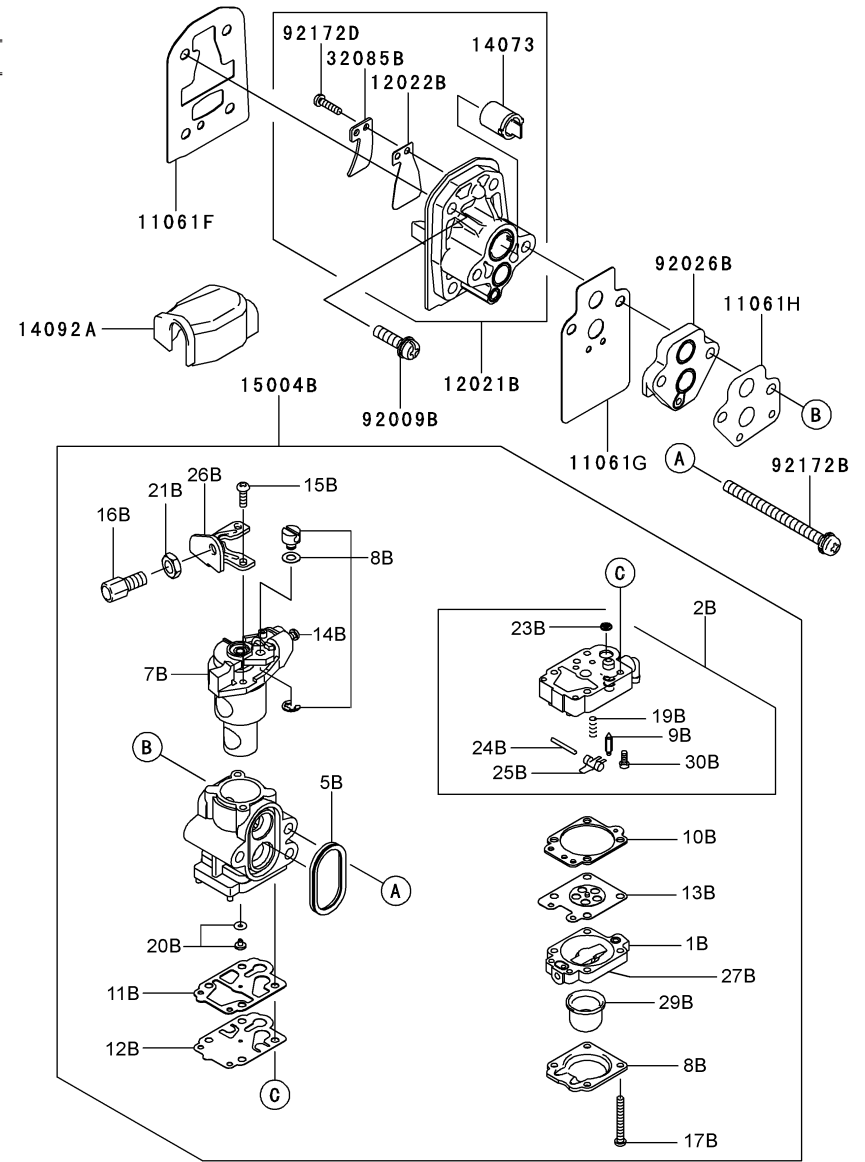

KPW2750V

TJ027E-GF70, -HF70, -KF70, -LF70, -MF70

CARBURETOR (WALBRO WYA-234)

REF NO	TMC NO	DESCRIPTION	GF70	HF70	KF70	LF70	MF70
001B	TF22C01	BODY ASSY-AIR PURGE					1
002B	TH26C02Z	BODY ASSY-PUMP					1
005B	TH26C05Z	RING-O					1
006B	TF22C05	COVER-PRIMER PUMP					1
007B	TJ275C07VM	VALVE ASSY-THROTTLE					1
008B	TF22C07	SWIVEL ASSY					1
009B	TF22C08	VALVE-INLET NEEDLE					1
010B	TF22C10	GASKET-METERING DIAPHRAGM					1
011B	TEX54C11XA	GASKET-PUMP					1
012B	TF22C13	DIAPHRAGM-PUMP					1
013B	TJ27C13V	DIAPHRAGM ASSY-METERING					1
014B	TJ45C13V	SCREW-IDLE ADJUST					1
015B	TF22C19	SCREW-COLLAR THROTTLE					1
016B	TH26C16Z	SCREW-CABLE ADJUST					1
017B	TF22C18	SCREW-COVER					1
019B	TF22C21	SPRING-METERING LEVER					1
020B	TLE235C20V	JET-MAIN KIT (.360)					1
021B	TEX54C21XA	NUT-CABLE ADJUST					1
023B	TF22C23	SCREEN-FUEL INLET					1
024B	TF22C24	PIN-METERING LEVER					1
025B	TF22C26	LEVER-METERING					1
026B	TF22C27	BRACKET-CABLE					1
027B	TF22C28	VALVE-CHECK					1
029B	TF22C29	PRIMER-BULB					1
030B	TF22C20	SCREW-METERING LEVER PIN					1
11061F	TJ27107	GASKET,CYLINDER-INSULATOR					1
11061G	TJ27108	GASKET,CARBURETOR-INSULATOR					1
11061H	TJ27109	GASKET,CARBURETOR/SPACER					1
12021B	TJ27131	VALVE-ASSY-REED					1
12022B	TJ27111	VALVE-REED					1
14073	TJ27132	DUCT					1
14092A	THCVR	DUST COVER					1
15004B	TJ275C00-VM	CARBURETOR ASSY					1
32085B	TJ27112	STOPPER					1
92009B	TG25027-07	SCREW,5X20					4
92026B	TJ27133	SPACER					1
92172B	TJ27114	SCREW,5X65					2
92172D	TJ27113	SCREW,3X12					1