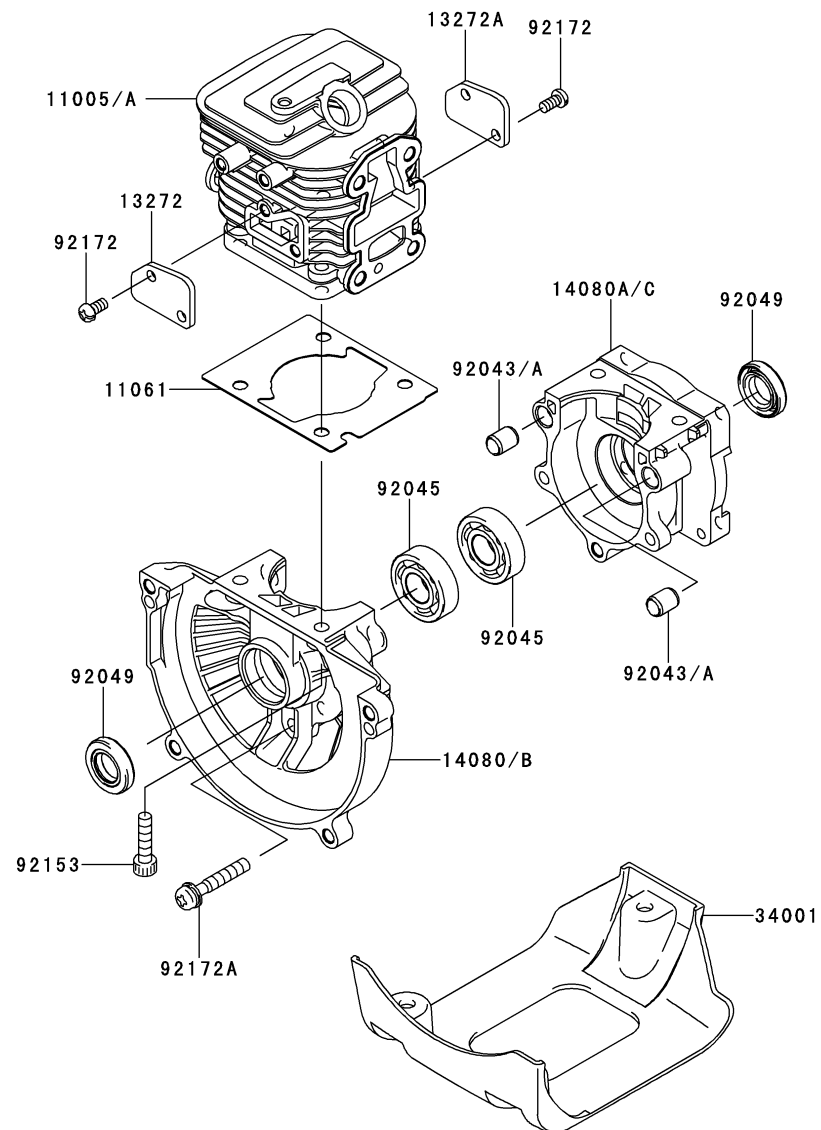

KPW2750V

TJ027E-GF70, -HF70, -KF70, -LF70, -MF70

CYLINDER/CRANKCASE

REF NO	TMC NO	DESCRIPTION	GF70	HF70	KF70	LF70	MF70
11005	TJ27050	CYLINDER-ENGINE	*	*	*	*	
11005A	TJ27050A	CYLINDER-ENGINE	1	1	1	1	1
11061	TJ27051	GASKET,CYLINDER	1	1	1	1	1
13272	TJ27052	PLATE	1	1	1	1	1
13272A	TJ27053	PLATE	1	1	1	1	1
14080	TJ27054	CRANKCASE	1	1	1		
14080A	TJ27055	CRANKCASE	1	1	1		
14080B	TJ27126	CRANKCASE				1	1
14080C	TJ27127	CRANKCASE				1	1
34001	TJ27056	STAND	1	1	1	1	1
92043	TJ27057	PIN	2	2	2		
92043A	TJ27128	PIN				2	2
92045	TJ27007	BEARING-BALL,6001C3	2	2	2	2	2
92049	TJ27058	SEAL-OIL,12X22X4.5	2	2	2	2	2
92153	TJ27059	BOLT,SOCKET,5X20	4	4	4	4	4
92172	TJ27060	SCREW,4X8	4	4	4	4	4
92172A	TJ27061	SCREW,5X30	3	3	3	3	3