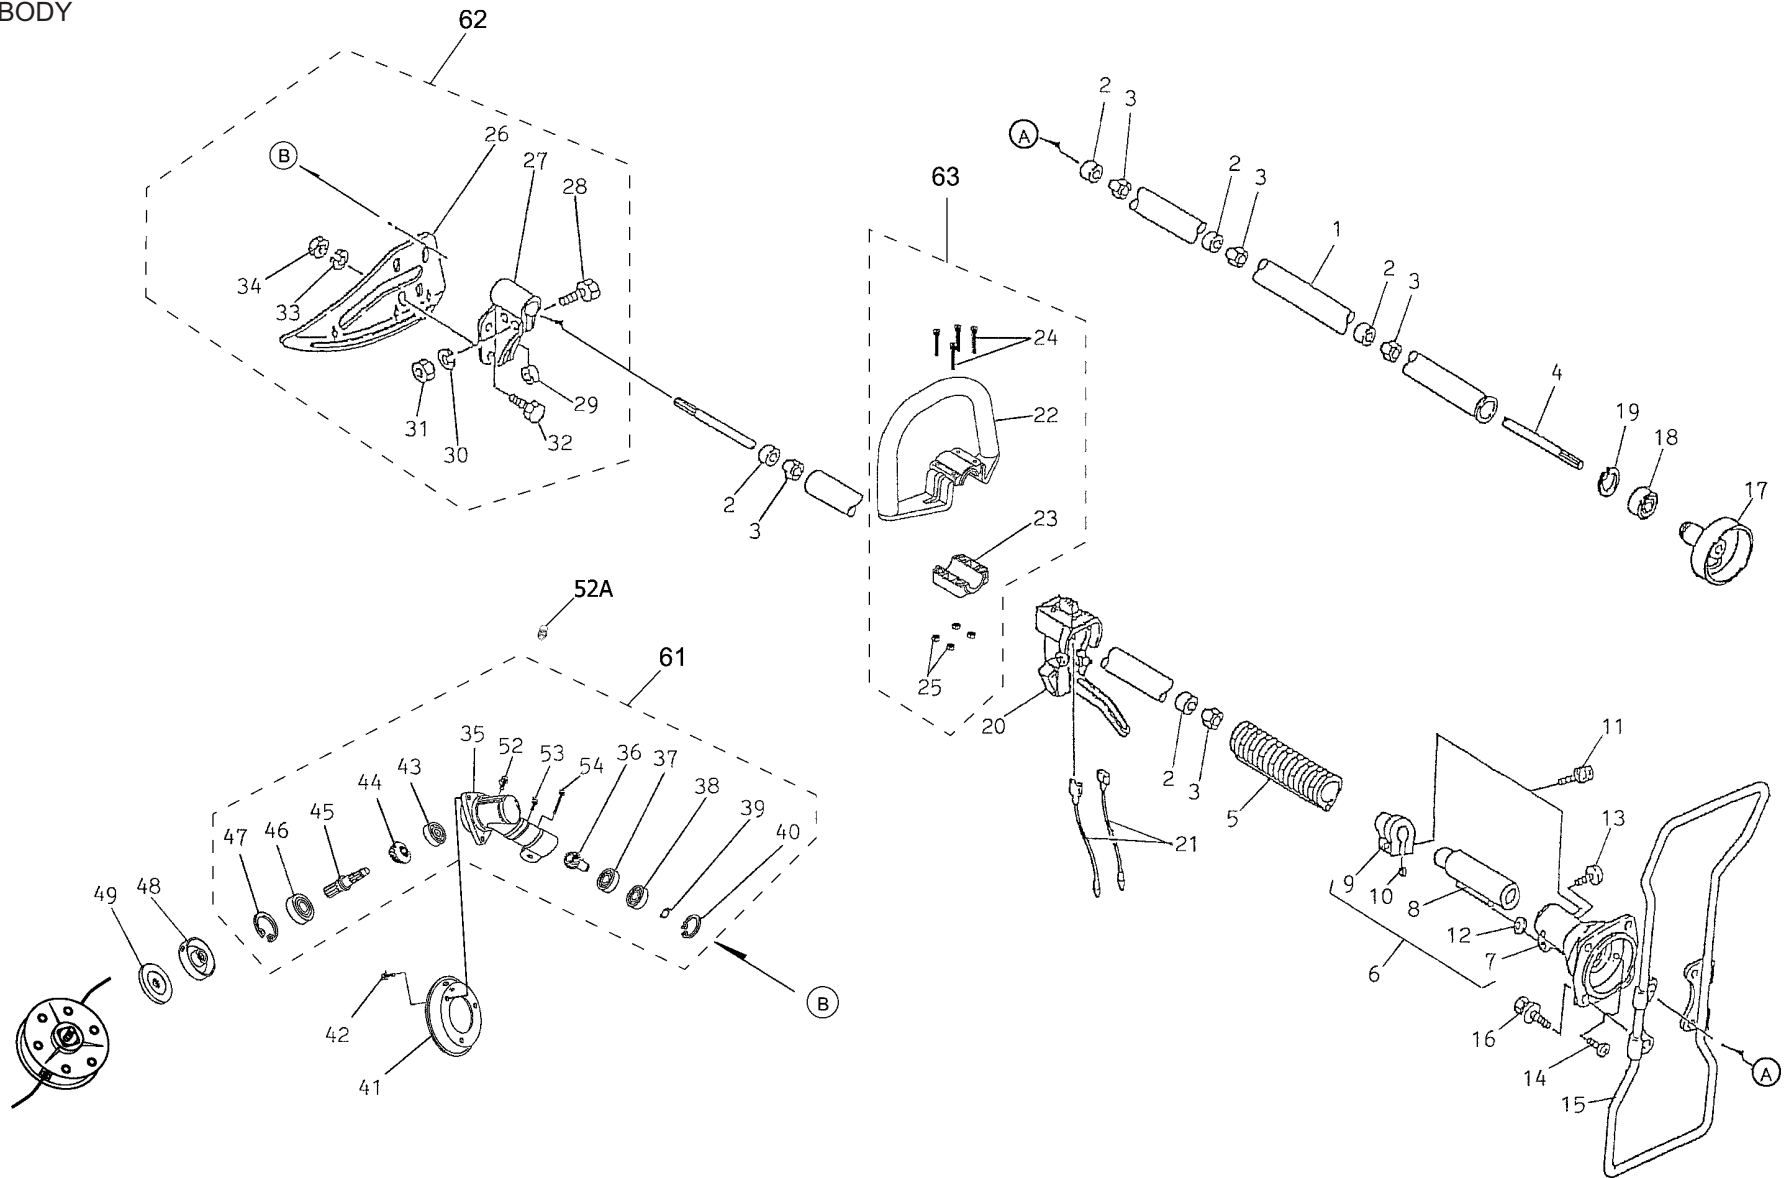

KPW2750V

TJ027E-GF70, -HF70, -KF70, -LF70, -MF70

BODY

KPW2750V

TJ027E-GF70, -HF70, -KF70, -LF70, -MF70

BODY

REF NO	PART NO	DESCRIPTION	QTY
01	PW27501	DRIVE HOUSING ASSY (W/ BUSHINGS)	1
04	PW27505	DRIVE SHAFT 1540	1
05	PW24005A	GRIP-DRIVE HOUSING	1
06	PW25006	CLUTCH CASE ASSY	1
07	PW25007	CASE-CLUTCH	1
08	PW25008	INNER CASE W/CUSHION	1
09	PW25009	HOLDER-CASE CLUTCH	1
10	PW25010	COLLAR-SMALL	1
11	B05X30W	BOLT W/WASHERS 5X30	2
12	PW25012	COLLAR-LARGE	1
13	AH26040	SCREW-TAPPING 5X14	1
14	S05X10	SCREW 5X10	2
15	PW24008	STAND	1
16	B06X20W	BOLT W/WASHERS 6X20	4
17	PW25017	DRUM-CLUTCH	1
18	PW24011	BEARING (6201-2RU)	1
19	PW25019	RING-SNAP #12	1
20	PW24015A	THROTTLE LEVER ASSY	1
21	PW24016	WIRE-LEAD	2
22	PW27507	LOOP HANDLE	1
23	PW27508	BRACKET, LOOP HANDLE	1
24	PW27509	SCREW, W/WASHERS, 5X35, BLACK	4
25	PW27510	NUT 5, BLACK	4
26	PW23062-02	COVER-GUARD	1
27	PW23062-01	HOLDER-GUARD	1
28	B06X20	BOLT 6X20	2
29	PW23062-04	COLLAR-GUARD	2
30	SW006	WASHER-SPRING 6MM	2
31	HN006	NUT 6MM	2
32	B06X12	BOLT 6X12	4

BODY

REF NO	PART NO	DESCRIPTION	QTY
33	SW006	WASHER-SPRING 6MM	4
34	HN006	NUT 6MM	4
35	PW27512	GEAR CASE (CASE ONLY)	1
36	PW27513	PINION	1
37	PW27514	BEARING, BALL, 609	1
38	PW27515	BEARING, BALL, 609Z	1
39	PW27516	SNAP RING 9	1
40	PW27517	SNAP RING 24	1
41	PW27518	GRASS COVER	1
42	S04X8W	SCREW, W/WASHER, 4X8	3
43	PW27519	BEARING, BALL, 627	1
44	PW27520	GEAR	1
45	PW27521	CUTTER SHAFT	1
46	PW25052	BEARING (6001DU)	1
47	P35008	RING-SNAP #28	1
48	PW27522	FIXER, BLADE, UPPER	1
49	PW27523	FIXER, BLADE, LOWER	1
50	PW27524	NUT COVER	1
51	PW27525	CUTTER BOLT	1
52	B06X8	BOLT, 6X8	1
52A	PW27526	GREASE FITTING M6X1.0	1
53	B05X10W	BOLT, W/WASHERS, 5x10	1
54	B06X25W	BOLT W/WASHERS 6X25	1
61	PW27511	GEAR CASE ASSY	1
62	PW23062	SAFETY GUARD ASSY	1
63	PW27506	LOOP HANDLE ASSY	1