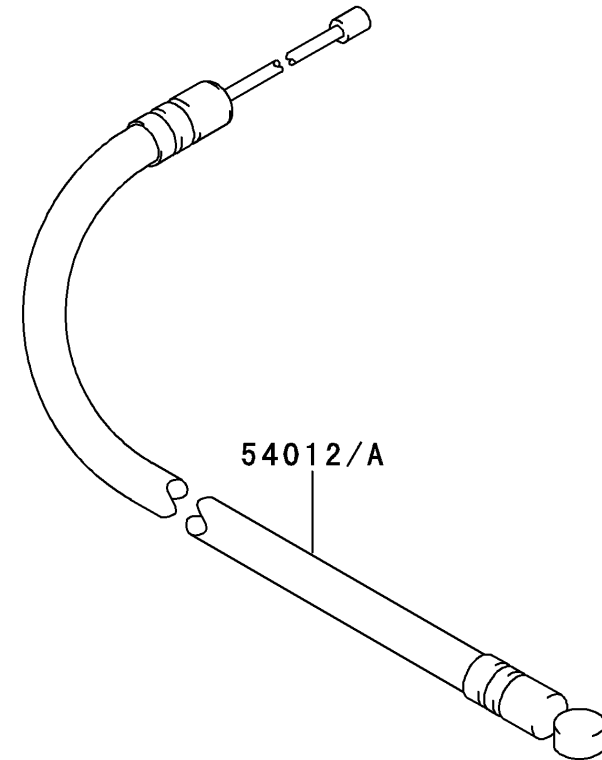

KPW2750V

TJ027E-GF70, -HF70, -KF70, -LF70, -MF70

CONTROL EQUIPMENT

REF NO	TMC NO	DESCRIPTION	GF70	HF70	KF70	LF70	MF70
54012	TH23020	CABLE-THROTTLE	1	1			
54012A	TJ27115	CABLE-THROTTLE			1	1	1