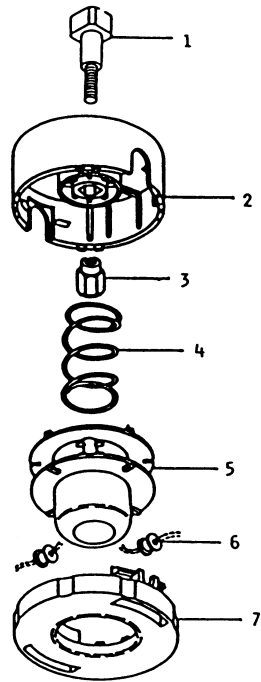

KPW2750V

TJ027E-GF70, -HF70, -KF70, -LF70, -MF70

CUTTING HEAD (AUTOMATIC)

REF NO	PART NO	DESCRIPTION	QTY
	LCT010A	HEAD ASSY-TAP	
01	LCT001B	SHAFTBOLT-LH 8MM	1
02	LCT010A-02	HOUSING-OUTER	1
03	LCT010A-08	NUT	1
04	LCT010-05	SPRING	1
05	LCT010A-04	INNER-BUMP	1
06	LCT003	EYELET	2
07	LCT010A-03	BASE	1

CUTTING HEAD (MANUAL)

REF NO	PART NO	DESCRIPTION	QTY
	UN-10	MANUAL HEAD-UNIVERSAL	1
01	UN10-B1	BOLT 8X1.25 MLH	1
02	UN10-2	HOUSING	1
03	UN10-3A	EYELET	2
04	UN10-4	SPOOL	1
05	UN10-5	SPRING	1
06	UN10-6	KNOB-LH	1