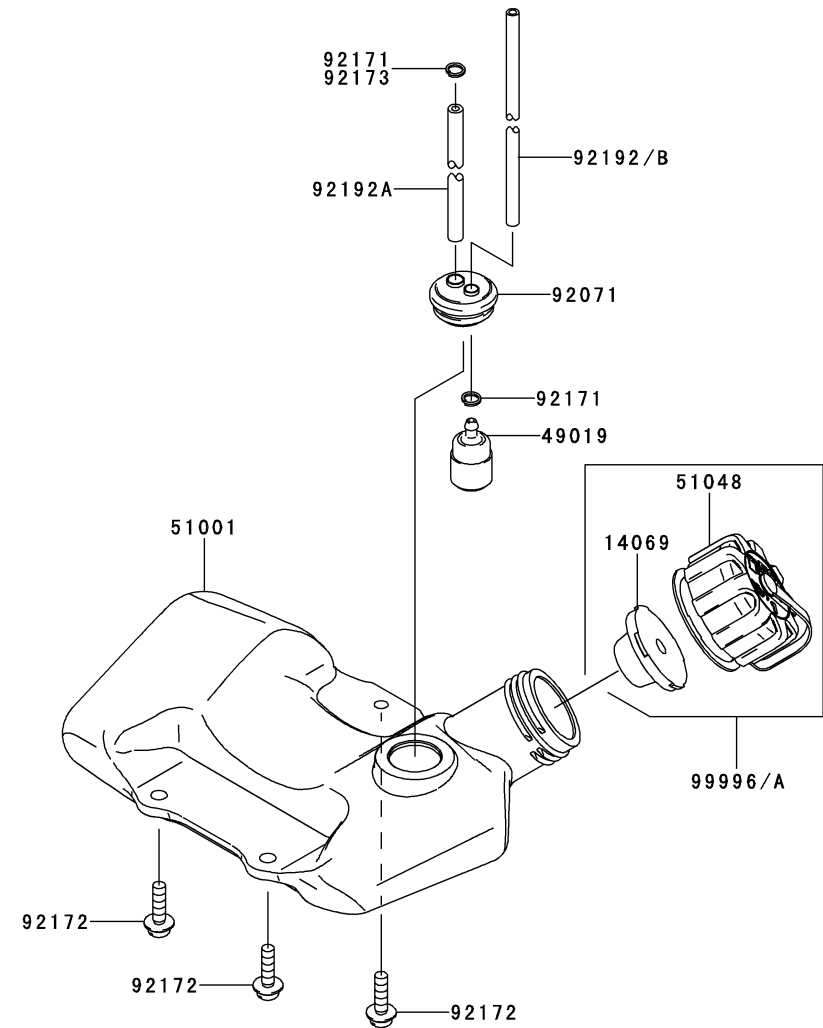

KPW2750V

TJ027E-GF70, -HF70, -KF70, -LF70, -MF70

FUEL TANK/FUEL VALVE

REF NO	TMC NO	DESCRIPTION	GF70	HF70	KF70	LF70	MF70
14069	TH34065	BREATHER	*	*	*		
14069A	TH34065A	BREATHER	1	1	1	1	1
49019	TJ27043	FILTER-FUEL	1	1	1	1	1
51001	TJ27039	TANK-COMP-FUEL	1	1	1	1	1
51048	TH34064	CAP-ASSY-TANK	1	1	1	1	1
92071	TG34042	GROMMET,FUEL TANK	1	1	1	1	1
92171	TK65043	CLAMP	2	2	1	1	1
92172	TJ27090	SCREW,5X18	3	3	3	3	3
92173	TJ27124	CLAMP	1	1	1	1	1
92192	TJ27040	TUBE,3X5X174	1	1	1		
92192A	TJ27041	TUBE,3X6X80	1	1	1	1	1
92192B	TJ27130	TUBE,3X5X174				1	1
99996	99996-6089	CAP-TANK & BREATHER,ASSY	*	*	*		
99996A	99996-6101	KIT,CAP-TANK & BREATHER	1	1	1	1	1