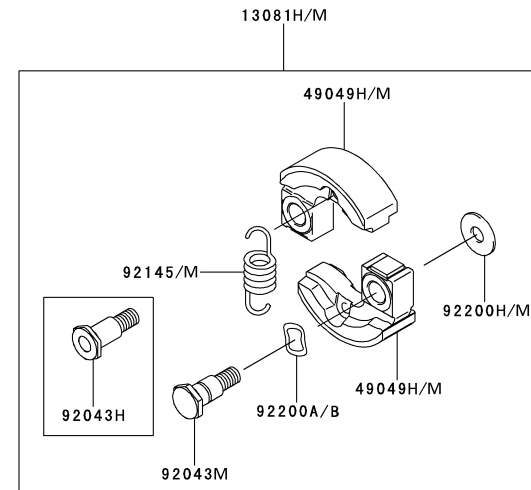

KPW2750V

TJ027E-GF70, -HF70, -KF70, -LF70, -MF70

PISTON/CRANKSHAFT

REF NO	TMC NO	DESCRIPTION	GF70	HF70	KF70	LF70	MF70
13001	TJ27062	PISTON-ENGINE	1	1	1	1	1
13002	TJ27063	PIN-PISTON	1	1	1	1	1
13008	TJ27064	RING-SET-PISTON	1	1	1	1	1
13033	TJ27011	BEARING-SMALL END	1	1	1	1	1
49119	TJ27065	CRANKSHAFT-ASSY	1	1	1	1	1
92026	TJ27066	SPACER	2	2	2	2	2
92033	TJ27067	RING-SNAP	2	2	2	2	2

KPW2750V

TJ027E-GF70, -HF70, -KF70, -LF70, -MF70

PTO EQUIPMENT

REF NO	TMC NO	DESCRIPTION	GF70	HF70	KF70	LF70	MF70
13081	TH23052	CLUTCH-ASSY	1				
13081H	TJ27091	CLUTCH-ASSY		*	*	*	
13081M	TJ27091A	CLUTCH-ASSY		1	1	1	1
13270	TG25129X	PLATE	1				
49049	TG25047X	SHOE-CLUTCH	2				
49049H	TJ27091-1	SHOE-CLUTCH		*	*	*	
49049M	TJ27091-1A	SHOE-CLUTCH		2	2	2	2
92043	TH26020	PIN	2				
92043H	TJ27091-2	PIN		*	*	*	
92043M	TJ27091-2A	PIN		2	2	2	2
92144	TD18058	SPRING,CLUTCH	1				
92145	TJ27091-3	SPRING		*	*	*	
92145M	TJ27091-3A	SPRING		1	1	1	1
92200	TH23053	WASHER	2				
92200A	TJ27091-4	WASHER,6X16X1		*	*	*	
92200B	TJ27091-4A	WASHER,6X16X1.0		2	2	2	2
92200H	TJ27091-5	WASHER		*	*	*	
92200M	TJ27091-5A	WASHER		2	2	2	2