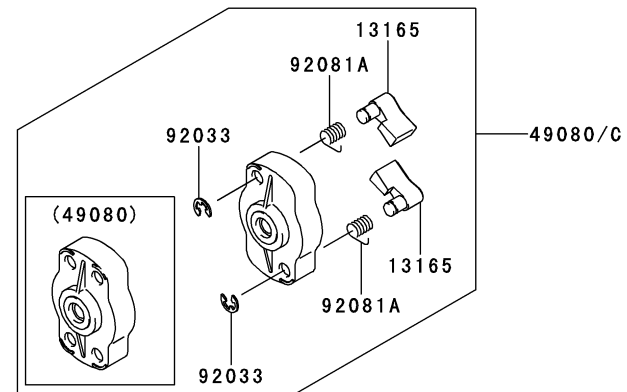

KPW2750V

TJ027E-GF70, -HF70, -KF70, -LF70, -MF70

STARTER

REF NO	TMC NO	DESCRIPTION	GF70	HF70	KF70	LF70	MF70
13165	TJ27042-1	PAWL	2	2	2	2	2
13169	TD18080-07	PLATE,RECOIL STARTER	1	1	1	1	1
32099	TJ27042-2	CASE,RECOIL STARTER	1	1	1	1	1
46075	TJ27042-3	GRIP,STARTER-RECOIL	1	1	1	1	1
49060	TJ27042-4	CAM	1	1	1	1	1
49080	TJ27042-5	PULLEY-STARTING	1	1			
49080C	TJ27125-5	PULLEY-STARTING			1	1	1
49088	TJ27042	STARTER-RECOIL	1	1			
49088A	TJ27125	STARTER-RECOIL			1	1	1
59101	TJ27042-6	REEL,STARTER-RECOIL	1	1			
59101A	TJ27125-6	REEL,STARTER-RECOIL			1	1	1
59106	TJ27042-7	ROPE,3X700	1	1			
59106A	TJ27125-7	ROPE,3X850			1	1	1
92033	TD18084	RING-SNAP	2	2	2	2	2
92081	TD18080-04	SPRING,RECOIL	1	1			
92081A	TD18083	SPRING	2	2	2	2	2
92145	TJ27125-8	SPRING,RECOIL			1	1	1
92145A	TJ27042-8	SPRING,RECOIL	1	1	1	1	1
92172	TH23058	SCREW,4X14	4	4	4	4	4
92172A	TJ27042-9	SCREW	1	1	1	1	1