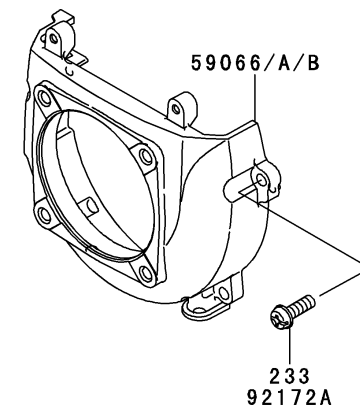

REF NO	TMC NO	DESCRIPTION	GF70	HF70	KF70	LF70	MF70
54012	TH23020	CABLE-THROTTLE	1	1			
54012A	TJ27115	CABLE-THROTTLE			1	1	1

KPW2750V

TJ027E-GF70, -HF70, -KF70, -LF70, -MF70

COOLING EQUIPMENT

REF NO	TMC NO	DESCRIPTION	GF70	HF70	KF70	LF70	MF70
233	233AA0516	SCREW-PAN-WP+,5X16	4	4			
39156	TJ27014	PAD	1	1			
39156A	TJ27068	PAD	1	1			
39156B	TJ27116	PAD			1	1	1
39156C	TJ27120	PAD			2	2	2
49089	TJ27015	SHROUD-ENGINE	1	1			
49089A	TJ27118	SHROUD-ENGINE			1	1	1
59066	TJ27069	HOUSING-FAN	1	1			
59066A	TJ27119	HOUSING-FAN			*	*	
59066B	TJ27119A	HOUSING-FAN			1	1	1
92172	TJ27017	SCREW,4X10	2	2	2	2	2
92172A	TJ27121	SCREW,5X16			4	4	4