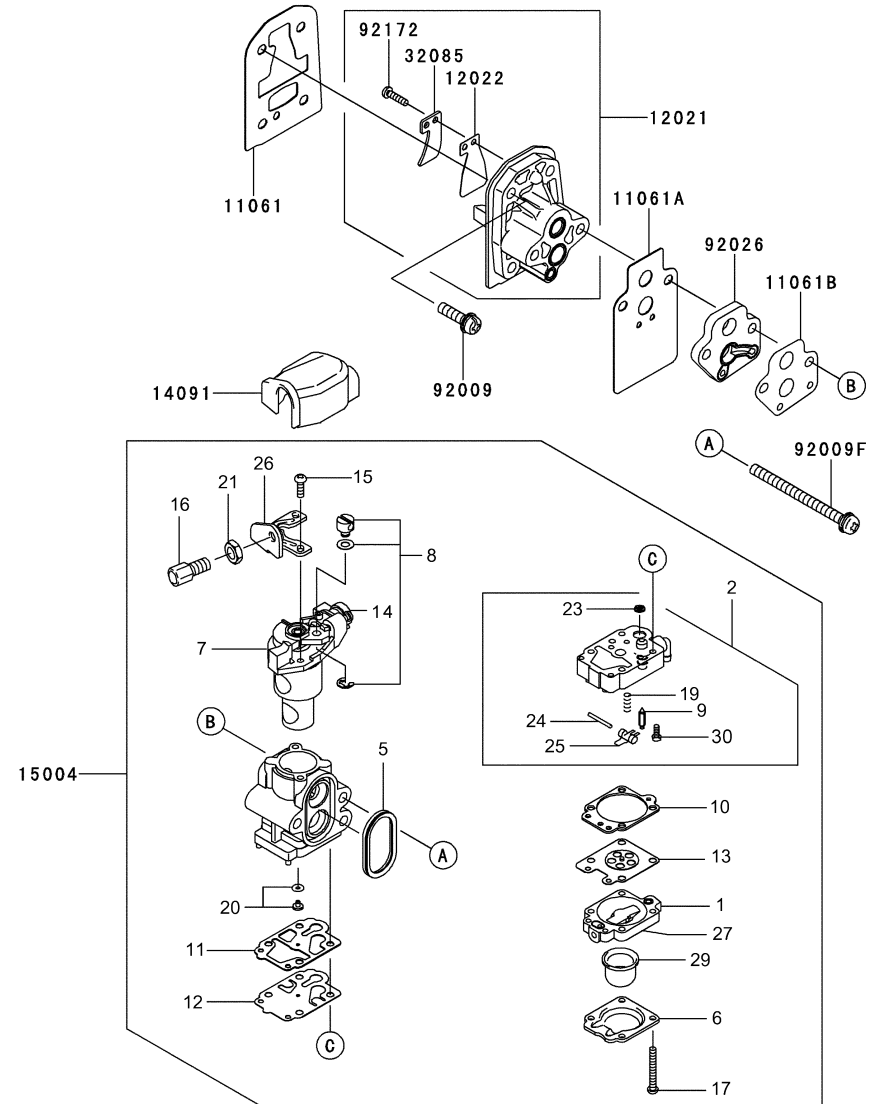

KPW2750V

TJ027E-GF70, -HF70, -KF70, -LF70, -MF70

CARBURETOR (WALBRO WYA-141)

REF NO	TMC NO	DESCRIPTION	GF70	HF70	KF70	LF70	MF70
001	TF22C01	BODY ASSY-AIR PURGE	1	1			
002	TH26C02Z	BODY ASSY-PUMP	1	1			
005	TH26C05Z	RING-O	1	1			
006	TF22C05	COVER-PRIMER PUMP	1	1			
007	TJ35C07V	VALVE ASSY-THROTTLE	1	1			
008	TF22C07	SWIVEL ASSY	1	1			
009	TF22C08	VALVE-INLET NEEDLE	1	1			
010	TF22C10	GASKET-METERING DIAPHRAGM	1	1			
011	TEX54C11XA	GASKET-PUMP	1	1			
012	TF22C13	DIAPHRAGM-PUMP	1	1			
013	TJ27C13V	DIAPHRAGM ASSY-METERING	1	1			
014	TJ45C13V	SCREW-IDLE ADJUST	1	1			
015	TF22C19	SCREW-COLLAR THROTTLE	1	1			
016	TH26C16Z	SCREW-CABLE ADJUST	1	1			
017	TF22C18	SCREW-COVER	1	1			
019	TF22C21	SPRING-METERING LEVER	1	1			
020	TJ275C20V	JET-MAIN KIT (.365)	1	1			
021	TEX54C21XA	NUT-CABLE ADJUST	1	1			
023	TF22C23	SCREEN-FUEL INLET	1	1			
024	TF22C24	PIN-METERING LEVER	1	1			
025	TF22C26	LEVER-METERING	1	1			
026	TF22C27	BRACKET-CABLE	1	1			
027	TF22C28	VALVE-CHECK	1	1			
029	TF22C29	PRIMER-BULB	1	1			
030	TF22C20	SCREW-METERING LEVER PIN	1	1			
11061	TJ27025	GASKET,CYLINDER-INSULATOR	1	1			
11061A	TJ27026	GASKET,CARBURETOR-INSULATOR	1	1			
11061B	TJ27080	GASKET,CARBURETOR/SPACER	1	1			
12021	TJ27027	VALVE-ASSY-REED	1	1			
12022	TJ27028	VALVE-REED	1	1			
14091	THCVR	DUST COVER	1	1			
15004	TJ275C00-V	CARBURETOR ASSY	1	1			
32085	TJ27029	STOPPER	1	1			
92009	TG25027-07	SCREW,5X20	4	4			
92009F	TH23026	SCREW,5X65	2	2			
92026	TJ27081	SPACER	1	1			
92172	TK65032	SCREW,3X12	1	1			
CRK	TJ27V-CRK	CRK	AR	AR			