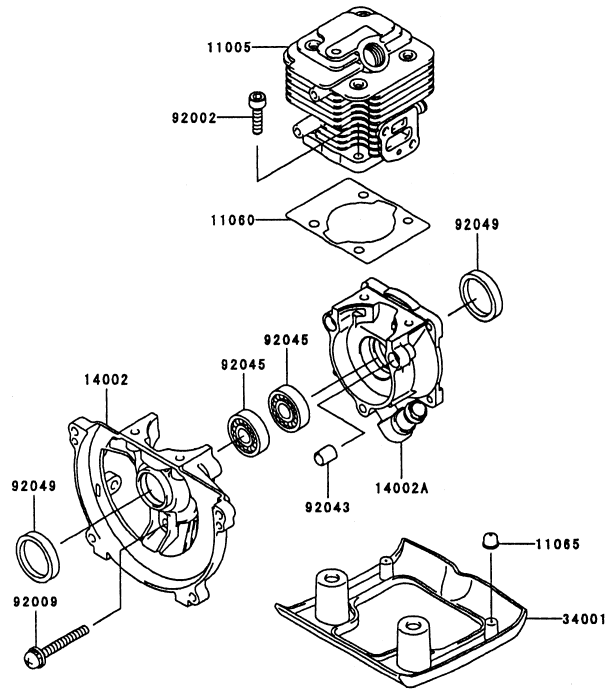

KPW2600Z

TH026D-AF71
-BF71

CYLINDER/CRANKCASE

REF NO	PART NO	DESCRIPTION	QTY	NOTES
11005	TH26021	CYLINDER-ENGINE	1	
11060	TH26022	GASKET	1	
11065	TH23003	CAP	2	
14002	TH26023	CRANKCASE	1	
14002A	TH26024	CRANKCASE	1	
34001	TH23006	STAND	1	
92002	TH34006	BOLT	4	
92009	TD24030	SCREW 5X30	3	
92043	TF22006	PIN	2	
92045	TD18030	BEARING (6000C3)	2	
92049	TD18031	SEAL-OIL	2