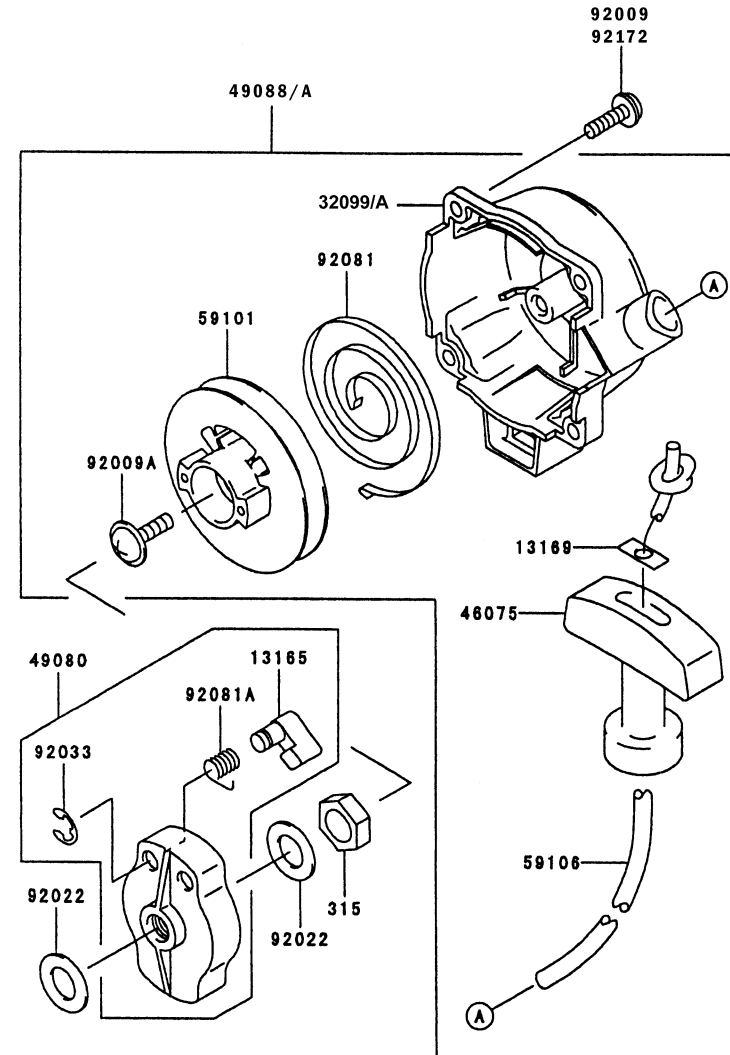

PTO EQUIPMENT

REF NO	PART NO	DESCRIPTION	QTY	NOTES
13081	TH23052	CLUTCH ASSY	1	
13270	TG25129X	PLATE	1	
49049	TG25047X	SHOE-CLUTCH	2	
92043	TH26020	PIN-CLUTCH	2	
92144	TH26019	SPRING-CLUTCH 1.7mm	1	
92200	TH23053	WASHER	2	

KPW2600Z

TH026D-AF71
-BF71

STARTER

REF NO	PART NO	DESCRIPTION	QTY	NOTES
13165	TD18082	PAWL-RECOIL	1	
13169	TD18080-07	PLATE	1	
315	315B0800	NUT 8MM	1	
32099	TH23046	*USE TH26052*	*	
32099A	TH26052	CASE-RECOIL	1	
46075	TH23047	GRIP-RECOIL	1	
49080	TH23048	PULLEY-STARTING	1	
49088A	TH26053	RECOIL ASSY	1	
59101	TH23050	REEL-RECOIL	1	
59106	TH23051	ROPE 3.5X800	1	
92009	TF22017	SCREW	*	
92009A	TG25128X	SCREW-TAPPING	1	
92022	TD24095	WASHER	2	
92033	TD18084	RING-SNAP	1	
92081	TD18080-04	SPRING-RECOIL	1	
92081A	TD18083	SPRING-RETURN	1	
92172	TH23058	SCREW 4X10	4	

BODY

REF NO	PART NO	DESCRIPTION	QTY	NOTES
34	PW23062-02	COVER-GUARD	1	
34-42	PW23062	SAFETY GUARD ASSY	1	
35	PW23062-01	HOLDER-GUARD	1	
36	B06X25	BOLT 6X25	2	
37	PW23062-04	COLLAR-GUARD	2	
38	SW006	WASHER-SPRING 6MM	2	
39	HN006	NUT 6MM	2	
40	B06X12	BOLT 6X12	4	
41	SW006	WASHER-SPRING 6MM	4	
42	HN006	NUT 6MM	4	
43	PW25043	CASE-GEAR	1	
43-53	PW25042	GEAR CASE ASSY	1	
44	PW24039	PINION	1	
45	PW24040	BEARING (6900)	1	
46	PW25046	BEARING (6900Z)	1	
47	PW24043	RING-SNAP #10	1	
48	PW25048	RING-SNAP #22	1	
49	PW24044	BEARING (608)	1	
50	PW24045	GEAR	1	
51	PW25051	SHAFT	1	
52	PW25052	BEARING (6001DU)	1	
53	P35008	RING-SNAP #28	1	
54	PW25054	FIXER-BLADE UPPER	1	
55	PW25055	FIXER-BLADE LOWER	1	
60	PW25060	BOLT 8X8	1	
61	S05X10W	SCREW W/WASHER 5X10	1	
62	187B0630	BOLT 6X30	1	
63	PW25063	WASHER	1	