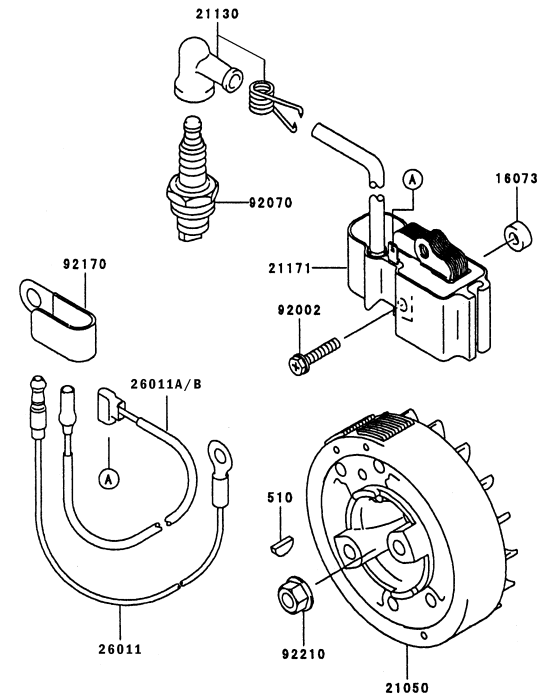

ELECTRIC EQUIPMENT

REF NO	PART NO	DESCRIPTION	QTY	NOTES
16073	TH23015	INSULATOR	2	
21050	TH26027	FLYWHEEL	1	
21130	KT12048	PLUG CAP ASSY	1	
21171	TH26028	COIL ASSY-IGNITION	1	
26011	TD18089	WIRE-LEAD L=100	1	
26011A	TH23018	WIRE-LEAD L=230	*	
26011B	TH26050	WIRE-LEAD L=230	1	
510	KT12025	KEY	1	
92002	TF22071	BOLT 4X20	2	
92070	BPMR7A	SPARK PLUG-NGK	1	
92170	TG25113	CLAMP	1	
92210	TH23019	NUT	1