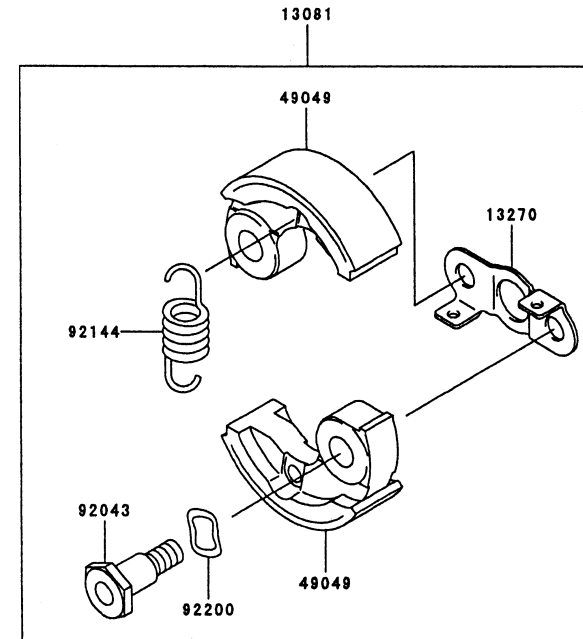

ELECTRIC EQUIPMENT

REF NO	PART NO	DESCRIPTION	QTY	NOTES
16073	TH23015	INSULATOR	2	
21050	TH26027	FLYWHEEL	1	
21130	KT12048	PLUG CAP ASSY	1	
21171	TH26028	COIL ASSY-IGNITION	1	
26011	TD18089	WIRE-LEAD L=100	1	
26011A	TH23018	WIRE-LEAD L=230	*	
26011B	TH26050	WIRE-LEAD L=230	1	
510	KT12025	KEY	1	
92002	TF22071	BOLT 4X20	2	
92070	BPMR7A	SPARK PLUG-NGK	1	
92170	TG25113	CLAMP	1	
92210	TH23019	NUT	1	

PTO EQUIPMENT

REF NO	PART NO	DESCRIPTION	QTY	NOTES
13081	TH23052	CLUTCH ASSY	1	
13270	TG25129X	PLATE	1	
49049	TG25047X	SHOE-CLUTCH	2	
92043	TH26020	PIN-CLUTCH	2	
92144	TH26019	SPRING-CLUTCH 1.7mm	1	
92200	TH23053	WASHER	2	

BODY

REF NO	PART NO	DESCRIPTION	QTY	NOTES
34	PW23062-02	COVER-GUARD	1	
34-42	PW23062	SAFETY GUARD ASSY	1	
35	PW23062-01	HOLDER-GUARD	1	
36	B06X25	BOLT 6X25	2	
37	PW23062-04	COLLAR-GUARD	2	
38	SW006	WASHER-SPRING 6MM	2	
39	HN006	NUT 6MM	2	
40	B06X12	BOLT 6X12	4	
41	SW006	WASHER-SPRING 6MM	4	
42	HN006	NUT 6MM	4	
43	PW25043	CASE-GEAR	1	
43-53	PW25042	GEAR CASE ASSY	1	
44	PW24039	PINION	1	
45	PW24040	BEARING (6900)	1	
46	PW25046	BEARING (6900Z)	1	
47	PW24043	RING-SNAP #10	1	
48	PW25048	RING-SNAP #22	1	
49	PW24044	BEARING (608)	1	
50	PW24045	GEAR	1	
51	PW25051	SHAFT	1	
52	PW25052	BEARING (6001DU)	1	
53	P35008	RING-SNAP #28	1	
54	PW25054	FIXER-BLADE UPPER	1	
55	PW25055	FIXER-BLADE LOWER	1	
60	PW25060	BOLT 8X8	1	
61	S05X10W	SCREW W/WASHER 5X10	1	
62	187B0630	BOLT 6X30	1	
63	PW25063	WASHER	1	