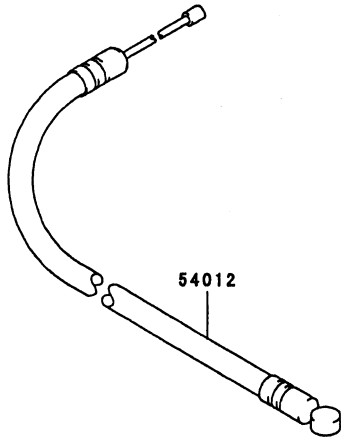

KPW2600Z

CONTROL EQUIPMENT

REF NO	PART NO	DESCRIPTION	QTY	NOTES
54012	TH23020	CABLE-THROTTLE	1	

TH026D-AF71
-BF71