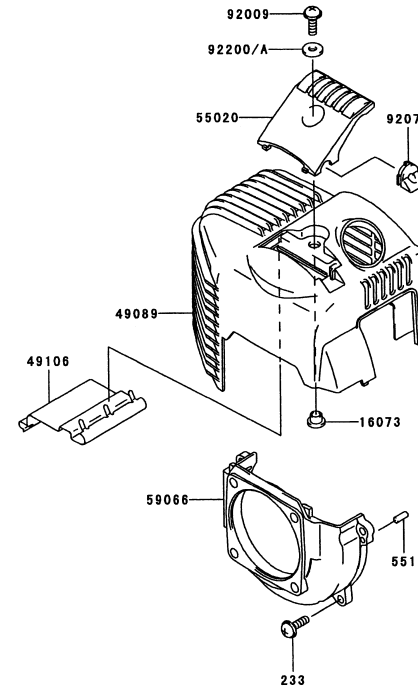

KPW2600Z

TH026D-AF71
-BF71

CARBURETOR

REF NO	PART NO	DESCRIPTION	QTY	NOTES
001	TF22C01	BODY ASSY-AIR PURGE	1	
002	TH26C02Z	BODY ASSY-PUMP	1	
005	TH26C05Z	O-RING	1	
006	TF22C05	COVER-PRIMER PUMP	1	
007	TH26C07Z	VALVE ASSY-THROTTLE	*	
007A	TH34C07Z	VALVE ASSY-THROTTLE	1	
008	TF22C07	SWIVEL ASSY	1	
009	TF22C08	VALVE-INLET NEEDLE	1	
010	TF22C10	GASKET-METERING DIAPHRAGM	1	
011	TEX54C11XA	GASKET-PUMP	1	
012	TF22C13	DIAPHRAGM-PUMP	1	
013	TH26C13Z	DIAPHRAGM ASSY-METERING	1	
014	TF22C17	SCREW-IDLE ADJUST	1	
015	TF22C19	SCREW-COLLAR THROTTLE	2	
016	TH34C16Z	ADJUSTER-CABLE	1	
016A	TF22C20	SCREW-METERING LEVER PIN	1	
017	TF22C18	SCREW-COVER	4	
019	TF22C21	SPRING-METERING LEVER	1	
020	TH26C20Z	JET-MAIN KIT	1	
021	TEX54C21XA	NUT-CABLE ADJUST	1	
023	TF22C23	SCREEN-FUEL INLET	1	
024	TF22C24	PIN-METERING LEVER	1	
025	TF22C26	LEVER-METERING	1	
026	TF22C27	BRACKET-CABLE	1	
027	TF22C28	VALVE-CHECK	1	
029	TF22C29	PRIMER-BULB	1	
11060A	TH26042	GASKET	1	
11060B	TH26043	GASKET	1	
11060C	TH26044	GASKET	1	
12021	TH26045	VALVE ASSY-REED	1	
13271	TH26046	PLATE	1	
14091	THCVR	DUST COVER	1	
15003	TH26C00-Z	CARBURETOR ASSY	1	
92009	TG25027-07	SCREW 5X20	3	
92009D	TH26047	SCREW 5X58	2	
92151	TH26048	BOLT-SOCKET 5X14	2	
CRK	TEX54XA-CRK	CARBURETOR KIT	1	
GDK	TEX54XA-GDK	GASKET/DIAPHRAGM KIT	1	

KPW2600Z

CONTROL EQUIPMENT

REF NO	PART NO	DESCRIPTION	QTY	NOTES
54012	TH23020	CABLE-THROTTLE	1	

TH026D-AF71
-BF71

COOLING EQUIPMENT

REF NO	PART NO	DESCRIPTION	QTY	NOTES
16073	TH23009	INSULATOR	1	
233	233B0516	SCREW 5X16	4	
49089	TH26025	SHROUD-ENGINE	1	
49106	TH34044	COVER-MUFFLER	1	
55020	TH23011	GUARD	1	
551	KT125808	PIN-DOWEL	2	
59066	TH23012	HOUSING-FAN	1	
92009	TH23013	SCREW-5X16	1	
92071	TH23014	GROMMET	1	
92200	TG25110	WASHER 5.5X13.8X2.0	*	
92200A	TH26049	WASHER	1	