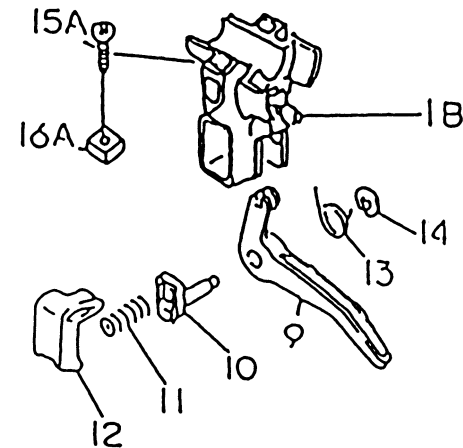

KPW2600Z

TH026D-AF71
-BF71

STARTER

REF NO	PART NO	DESCRIPTION	QTY	NOTES
13165	TD18082	PAWL-RECOIL	1	
13169	TD18080-07	PLATE	1	
315	315B0800	NUT 8MM	1	
32099	TH23046	*USE TH26052*	*	
32099A	TH26052	CASE-RECOIL	1	
46075	TH23047	GRIP-RECOIL	1	
49080	TH23048	PULLEY-STARTING	1	
49088A	TH26053	RECOIL ASSY	1	
59101	TH23050	REEL-RECOIL	1	
59106	TH23051	ROPE 3.5X800	1	
92009	TF22017	SCREW	*	
92009A	TG25128X	SCREW-TAPPING	1	
92022	TD24095	WASHER	2	
92033	TD18084	RING-SNAP	1	
92081	TD18080-04	SPRING-RECOIL	1	
92081A	TD18083	SPRING-RETURN	1	
92172	TH23058	SCREW 4X10	4	

KPW2600Z

TH026D-AF71
-BF71

THIS PAGE INTENTIONALLY LEFT BLANK

KPW2600Z

TH026D-AF71
-BF71

THROTTLE LEVER

REF NO	PART NO	DESCRIPTION	QTY	NOTES
	PW24015A	THROTTLE LEVER ASSY	1	
01A	PW24015-01A	BODY-UPPER	1	
01B	PW24015-01B	BODY-LOWER	1	
02	PW24015-02	SWITCH	1	
03	PW24015-03	COVER	1	
04	PW24015-04	SPRING	1	
05	PW24015-05	SCREW 3X8	1	
06	PW24015-06	PLATE-GROUND R	1	
07	PW24015-07	PLATE-GROUND L	1	
08	PW24015-05	SCREW 3X8	2	
09	PW24015-09	LEVER	1	
10	PW24015-10	SHAFT	1	
11	PW24015-11	SPRING	1	
12	PW24015-12	STOPPER	1	
13	PW24015-13	SPRING-RETURN	1	
14	PW24015-14	E-RING	1	
15A	214B0520	SCREW 5X20	2	
16A	311B0500	NUT 5MM	2	

BODY

REF NO	PART NO	DESCRIPTION	QTY	NOTES
34	PW23062-02	COVER-GUARD	1	
34-42	PW23062	SAFETY GUARD ASSY	1	
35	PW23062-01	HOLDER-GUARD	1	
36	B06X25	BOLT 6X25	2	
37	PW23062-04	COLLAR-GUARD	2	
38	SW006	WASHER-SPRING 6MM	2	
39	HN006	NUT 6MM	2	
40	B06X12	BOLT 6X12	4	
41	SW006	WASHER-SPRING 6MM	4	
42	HN006	NUT 6MM	4	
43	PW25043	CASE-GEAR	1	
43-53	PW25042	GEAR CASE ASSY	1	
44	PW24039	PINION	1	
45	PW24040	BEARING (6900)	1	
46	PW25046	BEARING (6900Z)	1	
47	PW24043	RING-SNAP #10	1	
48	PW25048	RING-SNAP #22	1	
49	PW24044	BEARING (608)	1	
50	PW24045	GEAR	1	
51	PW25051	SHAFT	1	
52	PW25052	BEARING (6001DU)	1	
53	P35008	RING-SNAP #28	1	
54	PW25054	FIXER-BLADE UPPER	1	
55	PW25055	FIXER-BLADE LOWER	1	
60	PW25060	BOLT 8X8	1	
61	S05X10W	SCREW W/WASHER 5X10	1	
62	187B0630	BOLT 6X30	1	
63	PW25063	WASHER	1	