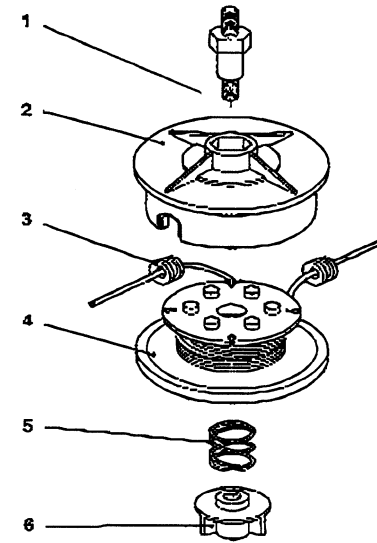

KPW2600Z

TH026D-AF71
-BF71

BODY

KPW2600Z

TH026D-AF71
-BF71

BODY

REF NO	PART NO	DESCRIPTION	QTY	NOTES
01	PW25001A	HOUSING-DRIVE W/CUSHION	1	
02	PW24002	METAL-DRIVE	5	
03	PW24003	CUSHION-DRIVE	5	
04	PW25004	SHAFT-DRIVE	1	
05	PW24005A	GRIP-DRIVE HOUSING	1	
06	PW25006	CLUTCH CASE ASSY	1	
07	PW25007	CASE-CLUTCH	1	
08	PW25008	INNER CASE W/CUSHION	1	
09	PW25009	HOLDER-CASE CLUTCH	1	
10	PW25010	COLLAR-SMALL	1	
11	B05X30W	BOLT W/WASHERS 5X30	1	
12	PW25012	COLLAR-LARGE	1	
13	PW25013	SCREW-BINDING 5X10	1	
14	223B0510	SCREW 5X10	1	
15	PW24008	STAND	1	
16	B06X20W	BOLT W/WASHERS 6X20	4	
17	PW25017	DRUM-CLUTCH	1	
18	PW24011	BEARING (6201-2RU)	1	
19	PW25019	RING-SNAP #12	1	
20	PW24015A	THROTTLE LEVER ASSY	1	
21	PW24016	WIRE-LEAD	2	
27	PW23022	U HANDLE W/GRIP	1	
28	PW23023	STAY A	1	
29	PW23024	STAY B	1	
30	PW23025	STAY C	1	
31	PW24025	SPACER	1	
32	B05X25W	BOLT W/WASHERS 5X25	4	
33	187B0625	BOLT 6X25	2	

BODY

REF NO	PART NO	DESCRIPTION	QTY	NOTES
34	PW23062-02	COVER-GUARD	1	
34-42	PW23062	SAFETY GUARD ASSY	1	
35	PW23062-01	HOLDER-GUARD	1	
36	B06X25	BOLT 6X25	2	
37	PW23062-04	COLLAR-GUARD	2	
38	SW006	WASHER-SPRING 6MM	2	
39	HN006	NUT 6MM	2	
40	B06X12	BOLT 6X12	4	
41	SW006	WASHER-SPRING 6MM	4	
42	HN006	NUT 6MM	4	
43	PW25043	CASE-GEAR	1	
43-53	PW25042	GEAR CASE ASSY	1	
44	PW24039	PINION	1	
45	PW24040	BEARING (6900)	1	
46	PW25046	BEARING (6900Z)	1	
47	PW24043	RING-SNAP #10	1	
48	PW25048	RING-SNAP #22	1	
49	PW24044	BEARING (608)	1	
50	PW24045	GEAR	1	
51	PW25051	SHAFT	1	
52	PW25052	BEARING (6001DU)	1	
53	P35008	RING-SNAP #28	1	
54	PW25054	FIXER-BLADE UPPER	1	
55	PW25055	FIXER-BLADE LOWER	1	
60	PW25060	BOLT 8X8	1	
61	S05X10W	SCREW W/WASHER 5X10	1	
62	187B0630	BOLT 6X30	1	
63	PW25063	WASHER	1	

KPW2600Z

TH026D-AF71
-BF71

CUTTING HEAD (AUTOMATIC)

REF NO	PART NO	DESCRIPTION	QTY	NOTES
	LCT010A	HEAD ASSY-TAP		
01	LCT001B	SHAFTBOLT-LH 8MM	1	
02	LCT010A-02	HOUSING-OUTER	1	
03	LCT010A-08	NUT	1	
04	LCT010-05	SPRING	1	
05	LCT010A-04	INNER-BUMP	1	
06	LCT003	EYELET	2	
07	LCT010A-03	BASE	1	