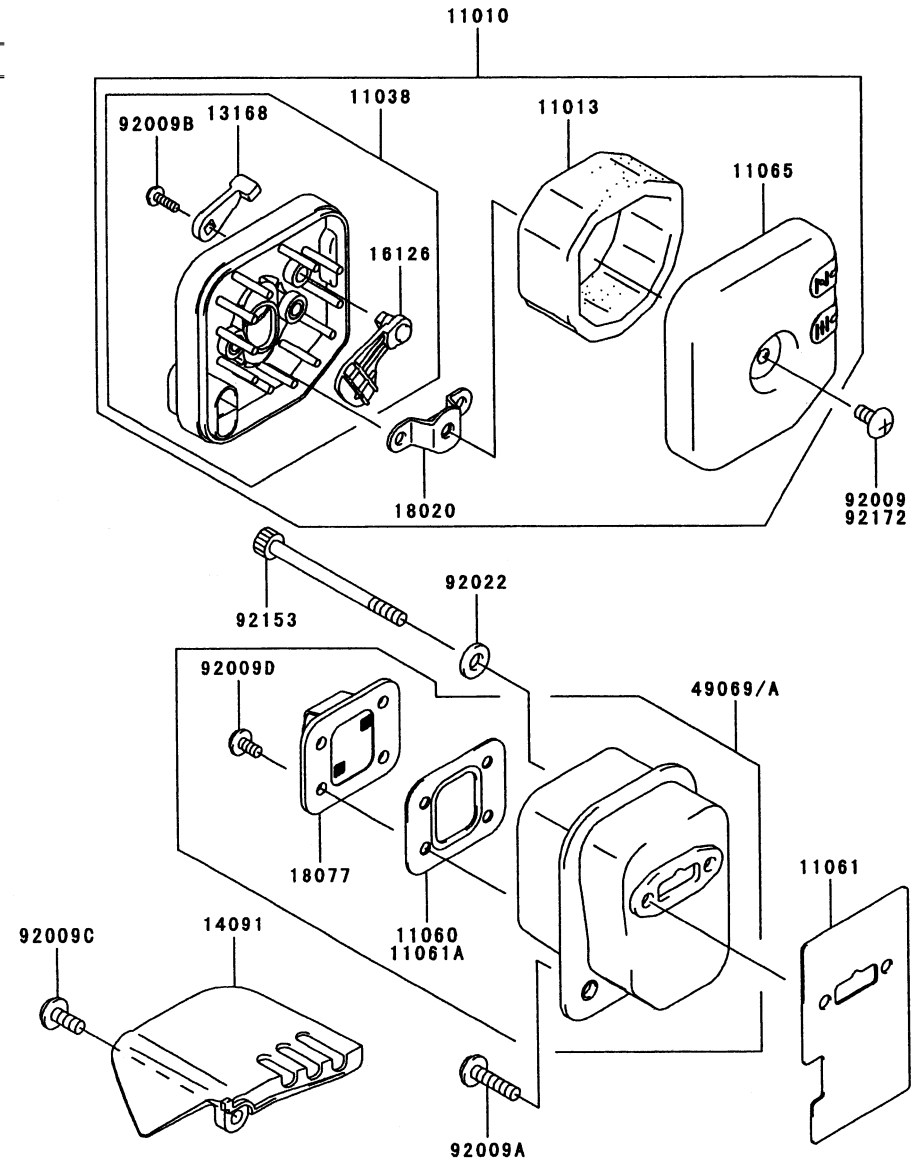

2051 Saturn Street
Monterey Park, CA 91755
323.728.7266
323.728.5304 Fax
<http://www.tmcpower.com>

PARTS CATALOG

KPW2600Z LINE TRIMMER/WEEDER

ENGINE REFERENCE:

TH026D-AF71
TH026D-BF71
CARB TIER II

REV 060316C

KPW2600Z

TH026D-AF71
-BF71

CARBURETOR

REF NO	PART NO	DESCRIPTION	QTY	NOTES
001	TF22C01	BODY ASSY-AIR PURGE	1	
002	TH26C02Z	BODY ASSY-PUMP	1	
005	TH26C05Z	O-RING	1	
006	TF22C05	COVER-PRIMER PUMP	1	
007	TH26C07Z	VALVE ASSY-THROTTLE	*	
007A	TH34C07Z	VALVE ASSY-THROTTLE	1	
008	TF22C07	SWIVEL ASSY	1	
009	TF22C08	VALVE-INLET NEEDLE	1	
010	TF22C10	GASKET-METERING DIAPHRAGM	1	
011	TEX54C11XA	GASKET-PUMP	1	
012	TF22C13	DIAPHRAGM-PUMP	1	
013	TH26C13Z	DIAPHRAGM ASSY-METERING	1	
014	TF22C17	SCREW-IDLE ADJUST	1	
015	TF22C19	SCREW-COLLAR THROTTLE	2	
016	TH34C16Z	ADJUSTER-CABLE	1	
016A	TF22C20	SCREW-METERING LEVER PIN	1	
017	TF22C18	SCREW-COVER	4	
019	TF22C21	SPRING-METERING LEVER	1	
020	TH26C20Z	JET-MAIN KIT	1	
021	TEX54C21XA	NUT-CABLE ADJUST	1	
023	TF22C23	SCREEN-FUEL INLET	1	
024	TF22C24	PIN-METERING LEVER	1	
025	TF22C26	LEVER-METERING	1	
026	TF22C27	BRACKET-CABLE	1	
027	TF22C28	VALVE-CHECK	1	
029	TF22C29	PRIMER-BULB	1	
11060A	TH26042	GASKET	1	
11060B	TH26043	GASKET	1	
11060C	TH26044	GASKET	1	
12021	TH26045	VALVE ASSY-REED	1	
13271	TH26046	PLATE	1	
14091	THCVR	DUST COVER	1	
15003	TH26C00-Z	CARBURETOR ASSY	1	
92009	TG25027-07	SCREW 5X20	3	
92009D	TH26047	SCREW 5X58	2	
92151	TH26048	BOLT-SOCKET 5X14	2	
CRK	TEX54XA-CRK	CARBURETOR KIT	1	
GDK	TEX54XA-GDK	GASKET/DIAPHRAGM KIT	1	