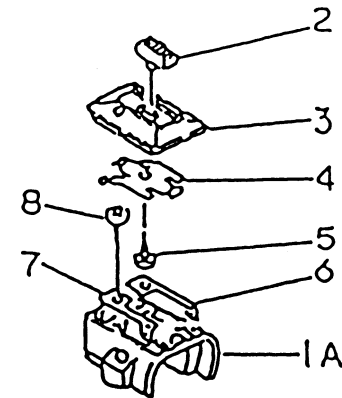

KPW2600Z

TH026D-AF71
-BF71

STARTER

REF NO	PART NO	DESCRIPTION	QTY	NOTES
13165	TD18082	PAWL-RECOIL	1	
13169	TD18080-07	PLATE	1	
315	315B0800	NUT 8MM	1	
32099	TH23046	*USE TH26052*	*	
32099A	TH26052	CASE-RECOIL	1	
46075	TH23047	GRIP-RECOIL	1	
49080	TH23048	PULLEY-STARTING	1	
49088A	TH26053	RECOIL ASSY	1	
59101	TH23050	REEL-RECOIL	1	
59106	TH23051	ROPE 3.5X800	1	
92009	TF22017	SCREW	*	
92009A	TG25128X	SCREW-TAPPING	1	
92022	TD24095	WASHER	2	
92033	TD18084	RING-SNAP	1	
92081	TD18080-04	SPRING-RECOIL	1	
92081A	TD18083	SPRING-RETURN	1	
92172	TH23058	SCREW 4X10	4	

KPW2600Z

TH026D-AF71
-BF71

THIS PAGE INTENTIONALLY LEFT BLANK

KPW2600Z

TH026D-AF71
-BF71

THROTTLE LEVER

REF NO	PART NO	DESCRIPTION	QTY	NOTES
	PW24015A	THROTTLE LEVER ASSY	1	
01A	PW24015-01A	BODY-UPPER	1	
01B	PW24015-01B	BODY-LOWER	1	
02	PW24015-02	SWITCH	1	
03	PW24015-03	COVER	1	
04	PW24015-04	SPRING	1	
05	PW24015-05	SCREW 3X8	1	
06	PW24015-06	PLATE-GROUND R	1	
07	PW24015-07	PLATE-GROUND L	1	
08	PW24015-05	SCREW 3X8	2	
09	PW24015-09	LEVER	1	
10	PW24015-10	SHAFT	1	
11	PW24015-11	SPRING	1	
12	PW24015-12	STOPPER	1	
13	PW24015-13	SPRING-RETURN	1	
14	PW24015-14	E-RING	1	
15A	214B0520	SCREW 5X20	2	
16A	311B0500	NUT 5MM	2	

BODY

REF NO	PART NO	DESCRIPTION	QTY	NOTES
34	PW23062-02	COVER-GUARD	1	
34-42	PW23062	SAFETY GUARD ASSY	1	
35	PW23062-01	HOLDER-GUARD	1	
36	B06X25	BOLT 6X25	2	
37	PW23062-04	COLLAR-GUARD	2	
38	SW006	WASHER-SPRING 6MM	2	
39	HN006	NUT 6MM	2	
40	B06X12	BOLT 6X12	4	
41	SW006	WASHER-SPRING 6MM	4	
42	HN006	NUT 6MM	4	
43	PW25043	CASE-GEAR	1	
43-53	PW25042	GEAR CASE ASSY	1	
44	PW24039	PINION	1	
45	PW24040	BEARING (6900)	1	
46	PW25046	BEARING (6900Z)	1	
47	PW24043	RING-SNAP #10	1	
48	PW25048	RING-SNAP #22	1	
49	PW24044	BEARING (608)	1	
50	PW24045	GEAR	1	
51	PW25051	SHAFT	1	
52	PW25052	BEARING (6001DU)	1	
53	P35008	RING-SNAP #28	1	
54	PW25054	FIXER-BLADE UPPER	1	
55	PW25055	FIXER-BLADE LOWER	1	
60	PW25060	BOLT 8X8	1	
61	S05X10W	SCREW W/WASHER 5X10	1	
62	187B0630	BOLT 6X30	1	
63	PW25063	WASHER	1	