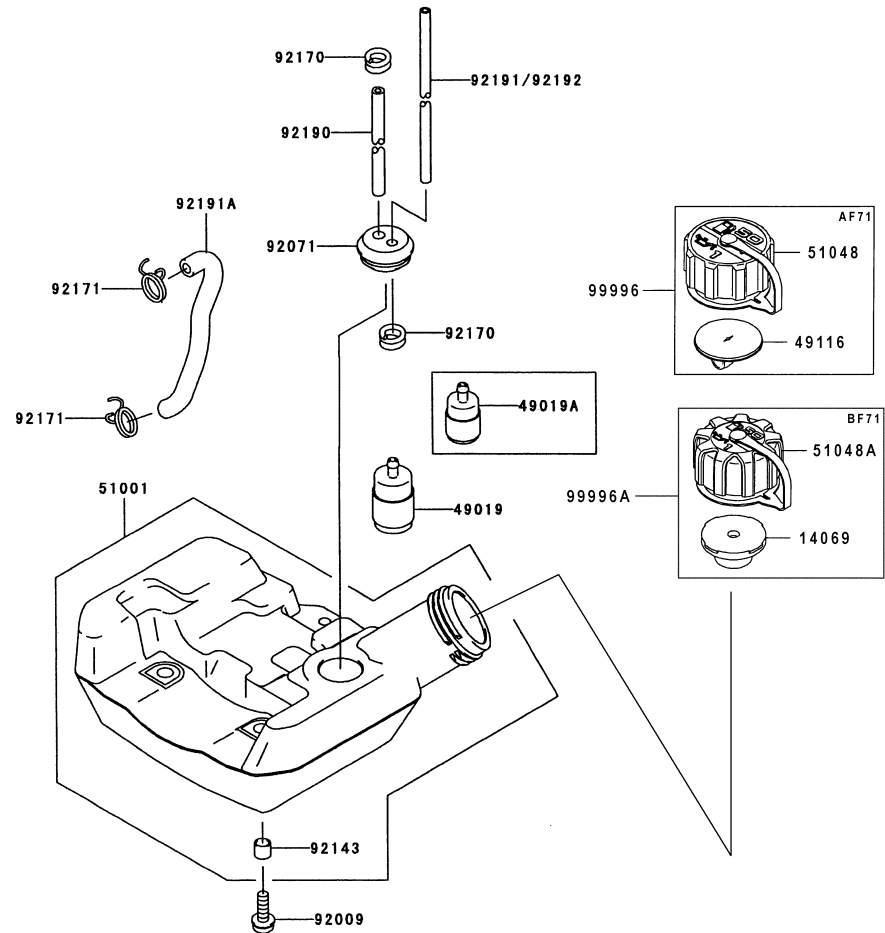

KPW2600Z

TH026D-AF71
-BF71

FUEL TANK/FUEL VALVE

REF NO	PART NO	DESCRIPTION	QTY	NOTES
14069	TH34065	BREATHER	1	BF71
49019	TEX54C22XA	FILTER-FUEL	1	
49019A	TF22C30X	FILTER-FUEL	*	
49116	KT125819	BREATHER	1	AF71
51001	TH26017	TANK-FUEL	1	
51048	TG34040	CAP ASSY-TANK	1	AF71
51048A	TH34064	CAP ASSY-TANK	1	BF71
92009	TG25051X	SCREW 5X16	3	
92071	TG34042	GROMMET-FUEL TANK	1	
92143	TG25054	COLLAR-TANK	2	
92170	TG34043	CLAMP-FUEL FILTER	2	
92171	TH26040	CLAMP	2	
92190	TH23045	TUBE 3X6X90	1	
92191	TH34031	TUBE 3X6X182	*	
92191A	TH26041	TUBE	1	
92192	TH26051	TUBE 3X5X176	1	
99996	99996-6060	KIT-CAP ASSY	1	AF71
99996A	99996-6085	KIT-CAP ASSY	1	BF71