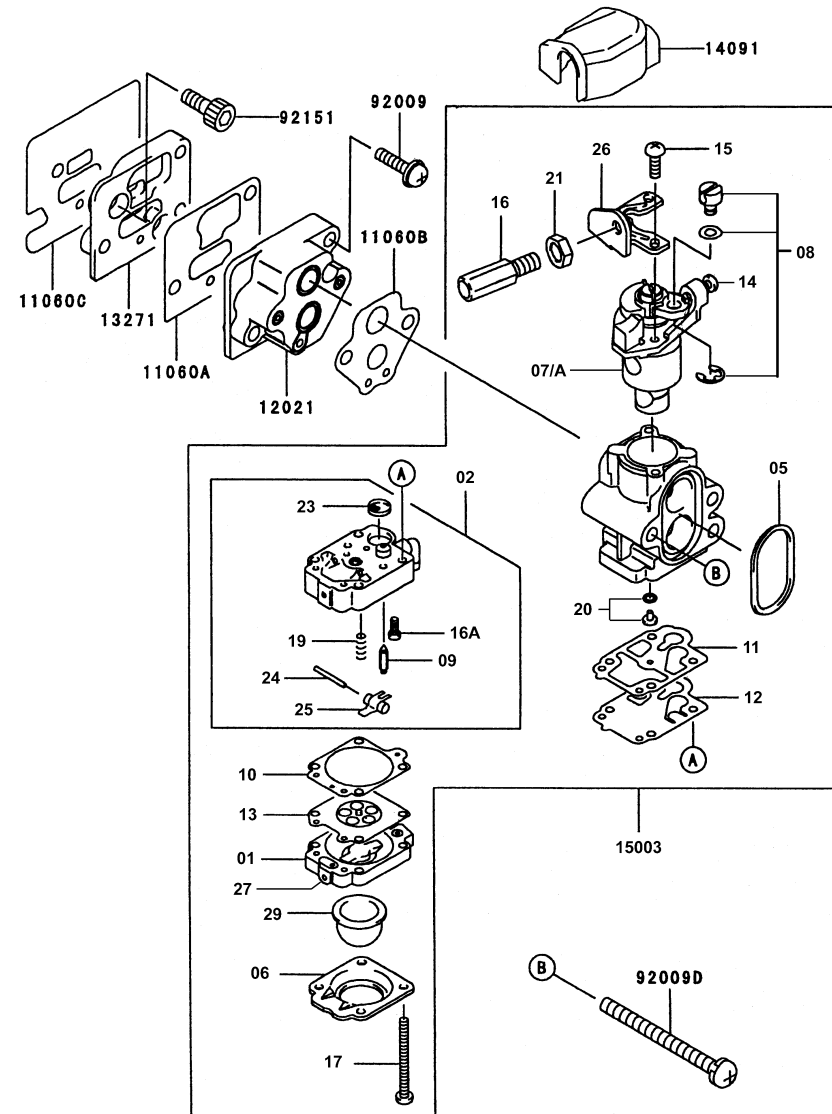

KPW2600Z

TH026D-AF71
-BF71

CARBURETOR

REF NO	PART NO	DESCRIPTION	QTY	NOTES
001	TF22C01	BODY ASSY-AIR PURGE	1	
002	TH26C02Z	BODY ASSY-PUMP	1	
005	TH26C05Z	O-RING	1	
006	TF22C05	COVER-PRIMER PUMP	1	
007	TH26C07Z	VALVE ASSY-THROTTLE	*	
007A	TH34C07Z	VALVE ASSY-THROTTLE	1	
008	TF22C07	SWIVEL ASSY	1	
009	TF22C08	VALVE-INLET NEEDLE	1	
010	TF22C10	GASKET-METERING DIAPHRAGM	1	
011	TEX54C11XA	GASKET-PUMP	1	
012	TF22C13	DIAPHRAGM-PUMP	1	
013	TH26C13Z	DIAPHRAGM ASSY-METERING	1	
014	TF22C17	SCREW-IDLE ADJUST	1	
015	TF22C19	SCREW-COLLAR THROTTLE	2	
016	TH34C16Z	ADJUSTER-CABLE	1	
016A	TF22C20	SCREW-METERING LEVER PIN	1	
017	TF22C18	SCREW-COVER	4	
019	TF22C21	SPRING-METERING LEVER	1	
020	TH26C20Z	JET-MAIN KIT	1	
021	TEX54C21XA	NUT-CABLE ADJUST	1	
023	TF22C23	SCREEN-FUEL INLET	1	
024	TF22C24	PIN-METERING LEVER	1	
025	TF22C26	LEVER-METERING	1	
026	TF22C27	BRACKET-CABLE	1	
027	TF22C28	VALVE-CHECK	1	
029	TF22C29	PRIMER-BULB	1	
11060A	TH26042	GASKET	1	
11060B	TH26043	GASKET	1	
11060C	TH26044	GASKET	1	
12021	TH26045	VALVE ASSY-REED	1	
13271	TH26046	PLATE	1	
14091	THCVR	DUST COVER	1	
15003	TH26C00-Z	CARBURETOR ASSY	1	
92009	TG25027-07	SCREW 5X20	3	
92009D	TH26047	SCREW 5X58	2	
92151	TH26048	BOLT-SOCKET 5X14	2	
CRK	TEX54XA-CRK	CARBURETOR KIT	1	
GDK	TEX54XA-GDK	GASKET/DIAPHRAGM KIT	1	