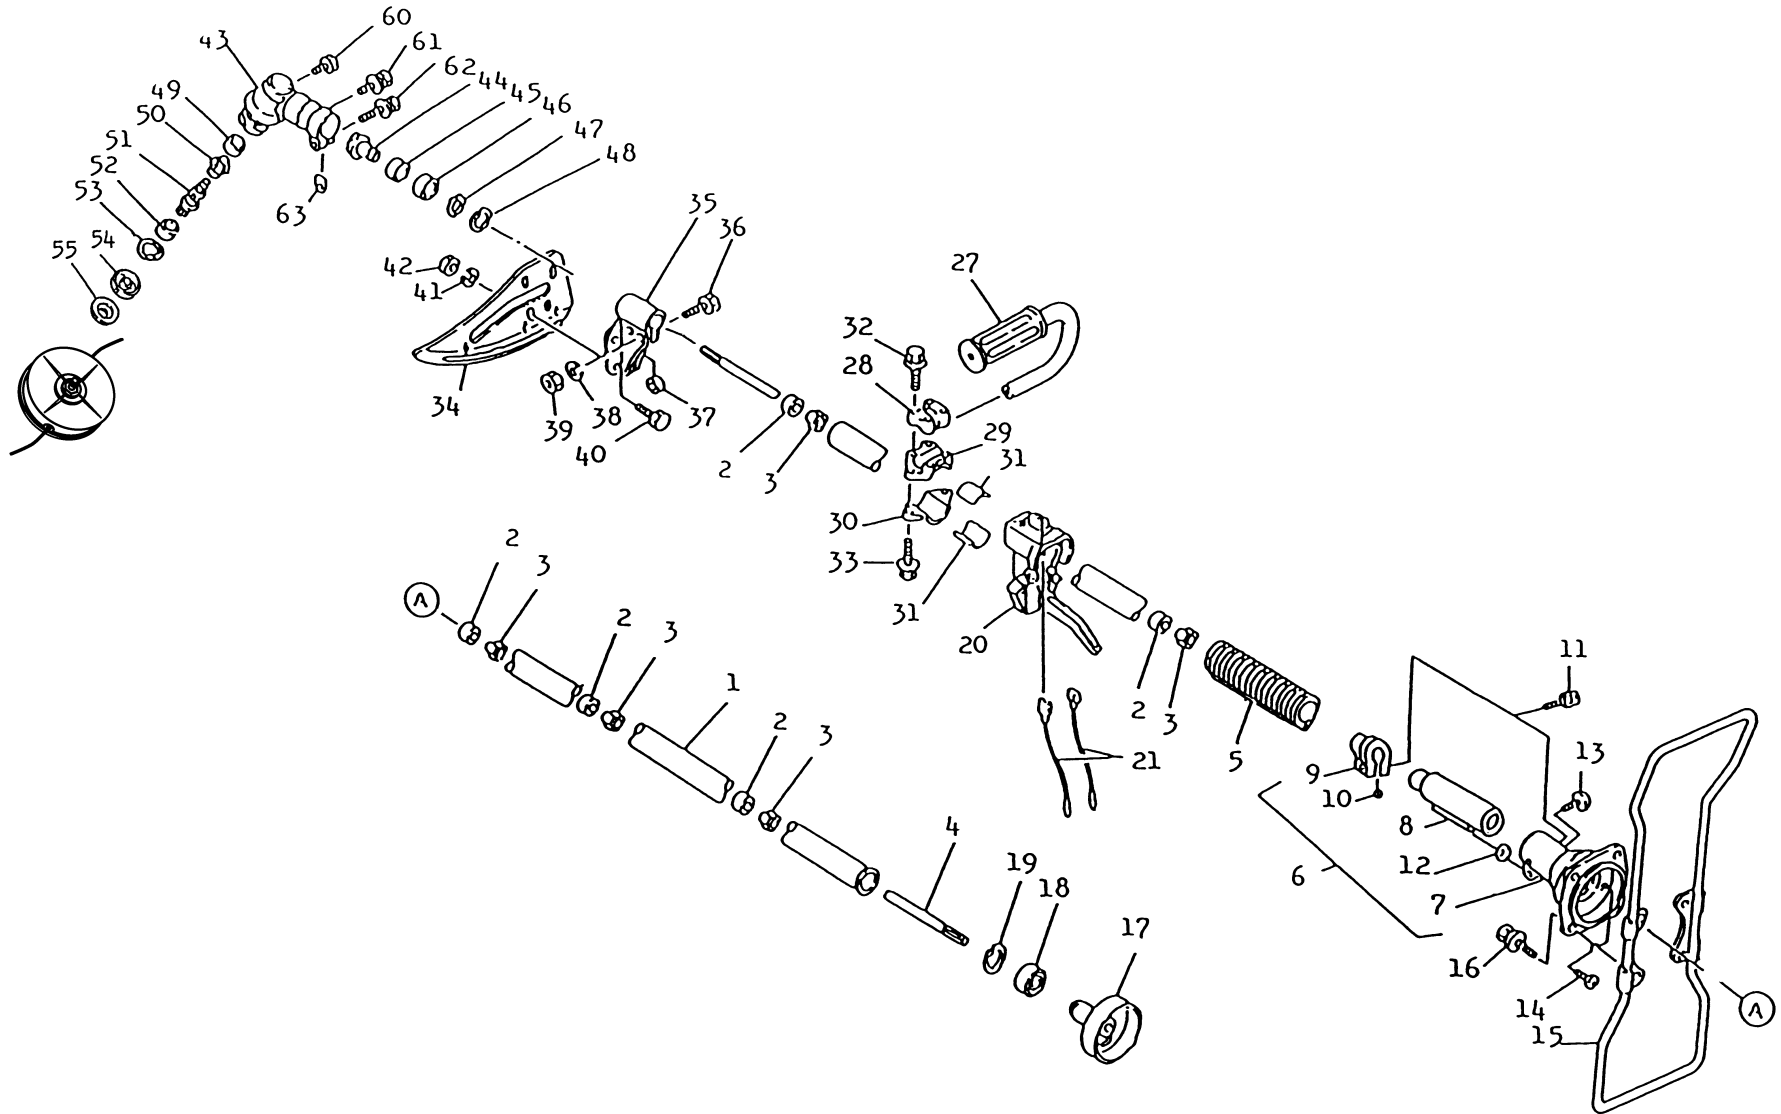

KPW2600Z

TH026D-AF71
-BF71

BODY

KPW2600Z

TH026D-AF71
-BF71

BODY

REF NO	PART NO	DESCRIPTION	QTY	NOTES
01	PW25001A	HOUSING-DRIVE W/CUSHION	1	
02	PW24002	METAL-DRIVE	5	
03	PW24003	CUSHION-DRIVE	5	
04	PW25004	SHAFT-DRIVE	1	
05	PW24005A	GRIP-DRIVE HOUSING	1	
06	PW25006	CLUTCH CASE ASSY	1	
07	PW25007	CASE-CLUTCH	1	
08	PW25008	INNER CASE W/CUSHION	1	
09	PW25009	HOLDER-CASE CLUTCH	1	
10	PW25010	COLLAR-SMALL	1	
11	B05X30W	BOLT W/WASHERS 5X30	1	
12	PW25012	COLLAR-LARGE	1	
13	PW25013	SCREW-BINDING 5X10	1	
14	223B0510	SCREW 5X10	1	
15	PW24008	STAND	1	
16	B06X20W	BOLT W/WASHERS 6X20	4	
17	PW25017	DRUM-CLUTCH	1	
18	PW24011	BEARING (6201-2RU)	1	
19	PW25019	RING-SNAP #12	1	
20	PW24015A	THROTTLE LEVER ASSY	1	
21	PW24016	WIRE-LEAD	2	
27	PW23022	U HANDLE W/GRIP	1	
28	PW23023	STAY A	1	
29	PW23024	STAY B	1	
30	PW23025	STAY C	1	
31	PW24025	SPACER	1	
32	B05X25W	BOLT W/WASHERS 5X25	4	
33	187B0625	BOLT 6X25	2	

BODY

REF NO	PART NO	DESCRIPTION	QTY	NOTES
34	PW23062-02	COVER-GUARD	1	
34-42	PW23062	SAFETY GUARD ASSY	1	
35	PW23062-01	HOLDER-GUARD	1	
36	B06X25	BOLT 6X25	2	
37	PW23062-04	COLLAR-GUARD	2	
38	SW006	WASHER-SPRING 6MM	2	
39	HN006	NUT 6MM	2	
40	B06X12	BOLT 6X12	4	
41	SW006	WASHER-SPRING 6MM	4	
42	HN006	NUT 6MM	4	
43	PW25043	CASE-GEAR	1	
43-53	PW25042	GEAR CASE ASSY	1	
44	PW24039	PINION	1	
45	PW24040	BEARING (6900)	1	
46	PW25046	BEARING (6900Z)	1	
47	PW24043	RING-SNAP #10	1	
48	PW25048	RING-SNAP #22	1	
49	PW24044	BEARING (608)	1	
50	PW24045	GEAR	1	
51	PW25051	SHAFT	1	
52	PW25052	BEARING (6001DU)	1	
53	P35008	RING-SNAP #28	1	
54	PW25054	FIXER-BLADE UPPER	1	
55	PW25055	FIXER-BLADE LOWER	1	
60	PW25060	BOLT 8X8	1	
61	S05X10W	SCREW W/WASHER 5X10	1	
62	187B0630	BOLT 6X30	1	
63	PW25063	WASHER	1