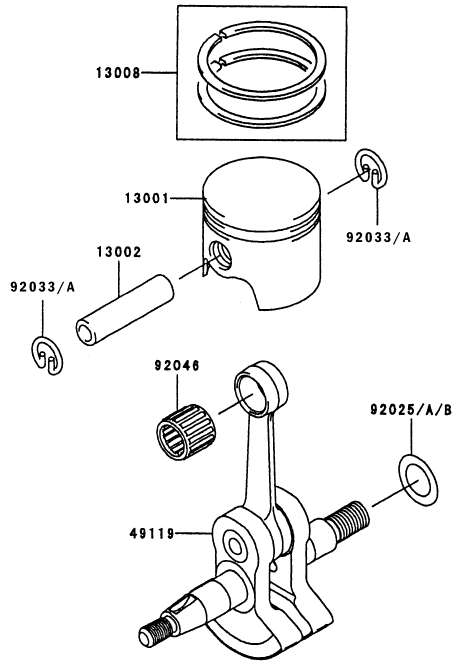

KPW2600Z

TH026D-AF71
-BF71

PISTON/CRANKSHAFT

REF NO	PART NO	DESCRIPTION	QTY	NOTES
13001	TH26002	PISTON-ENGINE	1	
13002	KT12020	PIN-PISTON	1	
13008	TG28004	PISTON RING SET	1	
49119	TH23008	CRANKSHAFT ASSY	1	
92025/A/B	TD18022	SHIM A/B/C/D	AR	
92033A	TH23056	RING-SNAP	2	
92046	KT12056A	BEARING-NEEDLE	1