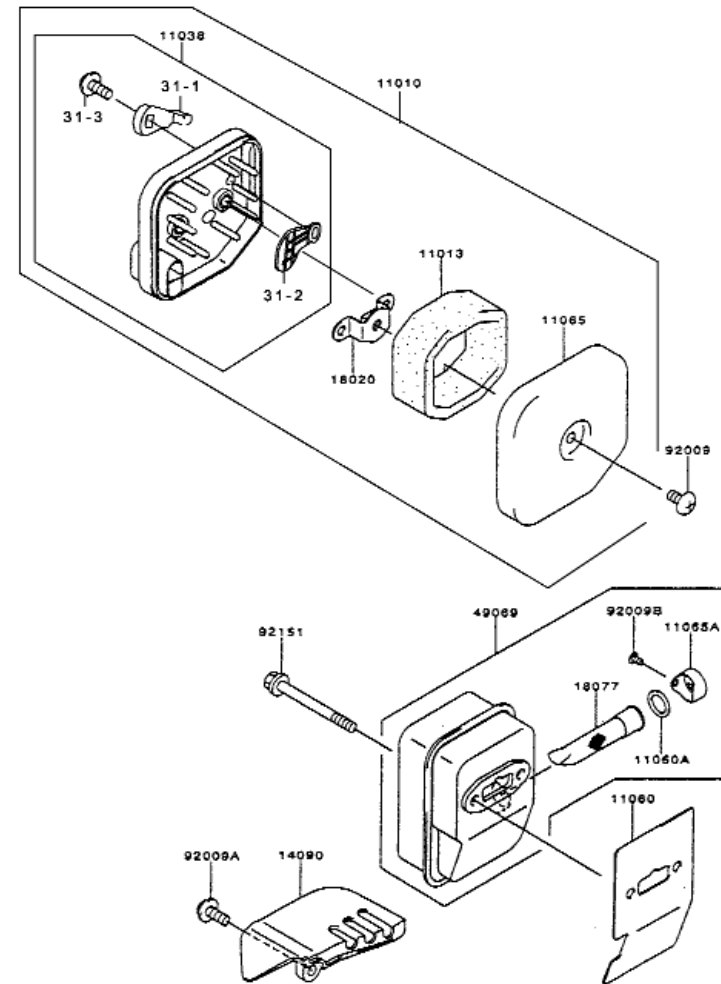

2051 Saturn Street
Monterey Park, CA 91755
323.728.7266
323.728.5304 Fax
<http://www.tmcpower.com>

PARTS CATALOG

KPW2600X LINE TRIMMER/WEEDER

ENGINE REFERENCE:

TH026D-AF70
CARB TIER I

REV 050726

KPW2600X

TH026D-AF70

KPW2600X

TH026D-AF70

AIR FILTER/MUFFLER

REF NO	PART NO	DESCRIPTION	QTY	NOTES
11010	TH26008	AIR FILTER ASSY	1	
11013	TH23030	ELEMENT-AIR FILTER	1	
11038	TH26010	CASE-AIR FILTER	1	
11060	TH23032	GASKET-MUFFLER	1	
11060A	TH23033	GASKET-MUFFLER	1	
11065	TH26013	CAP-AIR FILTER	1	
11065A	TH23035	CAP	1	
14090	TH23036	COVER	1	
18020	TH23037	BAFFLE	1	
18077	TH23038	ARRESTER-SPARK	1	
31-1	TH23031-01	LEVER	1	
31-2	TH23031-02	VALVE	1	
31-3	TH23031-03	SCREW 3X10	1	
49069	TH26015	MUFFLER ASSY	1	
92009	TH23040	SCREW 5X10	1	
92009A	TH23041	SCREW 5X12	1	
92009B	TH23042	SCREW	1	
92151	TH26016	BOLT 5X55	2	

KPW2600X

TH026D-AF70

CARBURETOR/CONTROL

REF NO	PART NO	DESCRIPTION	QTY	NOTES
001	TF22C01	BODY ASSY-AIR PURGE	1	
002	TF22C02	BODY ASSY-PUMP	1	
003	TF22C03	RING-PACKING	1	
005	TF22C05	COVER-PRIMER PUMP	1	
006	TH26C06X	VALVE ASSY-THROTTLE	1	
007	TF22C07	SWIVEL ASSY	1	
008	TF22C08	VALVE-INLET NEEDLE	1	
010	TF22C10	GASKET-METERING DIAPHRAGM	1	
012	TF22C12	GASKET-PUMP	1	
013	TF22C13	DIAPHRAGM-PUMP	1	
014	TF22C14	DIAPHRAGM ASSY-METERING	1	
015	TH26C15	SCREW & NUT KIT	1	
017	TF22C17	SCREW-IDLE ADJUST	1	
018	TF22C18	SCREW-COVER	4	
019	TF22C19	SCREW-COLLAR THROTTLE	2	
020	TF22C20	SCREW-METERING LEVER PIN	1	
021	TF22C21	SPRING-METERING LEVER	1	
022	TH26C22X	JET-MAIN KIT	1	
023	TF22C23	SCREEN-FUEL INLET	1	
024	TF22C24	PIN-METERING LEVER	1	
026	TF22C26	LEVER-METERING	1	
027	TF22C27	BRACKET-CABLE	1	
028	TF22C28	VALVE-CHECK	1	
029	TF22C29	PRIMER-BULB	1	
11060A	TH23022	GASKET-INSULATOR	1	
11060B	TH26004	GASKET-CARBURETOR	1	
15003	TH26C00-X	CARBURETOR ASSY	1	
16073	TH23024	INSULATOR	1	
54012	TH23020	CABLE-THROTTLE	1	
92009	TG25027-07	SCREW 5X20	2	
92009E	TH26006	SCREW 5X60	2	
92015	TD18039	NUT 5MM	2	
CRK	TF22XW-CRK	CARBURETOR KIT	1	
GDK	TF22-GDK	GASKET/DIAPHRAGM KIT	1	