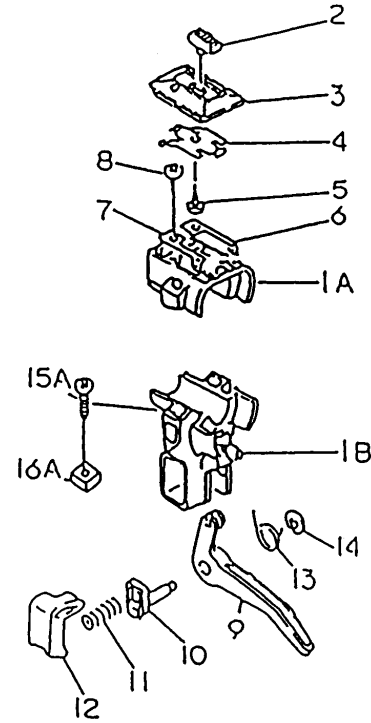

KPW2600X

TH026D-AF70

THROTTLE LEVER

REF NO	PART NO	DESCRIPTION	QTY	NOTES
	PW24015A	THROTTLE LEVER ASSY	1	
01A	PW24015-01A	BODY-UPPER	1	
01B	PW24015-01B	BODY-LOWER	1	
02	PW24015-02	SWITCH	1	
03	PW24015-03	COVER	1	
04	PW24015-04	SPRING	1	
05	PW24015-05	SCREW 3X8	1	
06	PW24015-06	PLATE-GROUND R	1	
07	PW24015-07	PLATE-GROUND L	1	
08	PW24015-05	SCREW 3X8	2	
09	PW24015-09	LEVER	1	
10	PW24015-10	SHAFT	1	
11	PW24015-11	SPRING	1	
12	PW24015-12	STOPPER	1	
13	PW24015-13	SPRING-RETURN	1	
14	PW24015-14	E-RING	1	
15A	214B0520	SCREW 5X20	2	
16A	311B0500	NUT 5MM	2