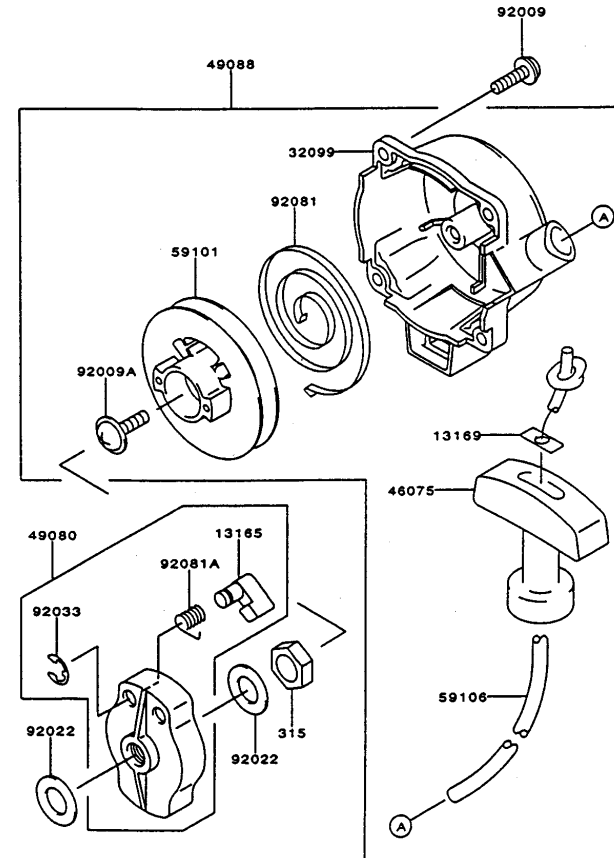

PTO EQUIPMENT

REF NO	PART NO	DESCRIPTION	QTY	NOTES
13081	TH23052	CLUTCH ASSY	1	
13270	TG25129X	PLATE	1	
49049	TG25047X	SHOE-CLUTCH	2	
92043	TD18056	PIN-CLUTCH	2	
92144	TD18058	SPRING-CLUTCH	*	
92144	TH26019	SPRING-CLUTCH 1.7mm	1	
92200	TH23053	WASHER	2	

KPW2600X

TH026D-AF70

STARTER

REF NO	PART NO	DESCRIPTION	QTY	NOTES
13165	TD18082	PAWL-RECOIL	1	
13169	TD18080-07	PLATE	1	
315	315B0800	NUT 8MM	1	
32099	TH23046	CASE-RECOIL	1	
46075	TH23047	GRIP-RECOIL	1	
49080	TH23048	PULLEY-STARTING	1	
49088	TH26053	RECOIL ASSY	1	
59101	TH23050	REEL-RECOIL	1	
59106	TH23051	ROPE 3.5X800	1	
92009	TF22017	SCREW	4	
92009A	TG25128X	SCREW-TAPPING	1	
92022	TD24095	WASHER	2	
92033	TD18084	RING-SNAP	1	
92081	TD18080-04	SPRING-RECOIL	1	
92081A	TD18083	SPRING-RETURN	1	

KPW2600X

TH026D-AF70

THROTTLE LEVER

REF NO	PART NO	DESCRIPTION	QTY	NOTES
	PW24015A	THROTTLE LEVER ASSY	1	
01A	PW24015-01A	BODY-UPPER	1	
01B	PW24015-01B	BODY-LOWER	1	
02	PW24015-02	SWITCH	1	
03	PW24015-03	COVER	1	
04	PW24015-04	SPRING	1	
05	PW24015-05	SCREW 3X8	1	
06	PW24015-06	PLATE-GROUND R	1	
07	PW24015-07	PLATE-GROUND L	1	
08	PW24015-05	SCREW 3X8	2	
09	PW24015-09	LEVER	1	
10	PW24015-10	SHAFT	1	
11	PW24015-11	SPRING	1	
12	PW24015-12	STOPPER	1	
13	PW24015-13	SPRING-RETURN	1	
14	PW24015-14	E-RING	1	
15A	214B0520	SCREW 5X20	2	
16A	311B0500	NUT 5MM	2	