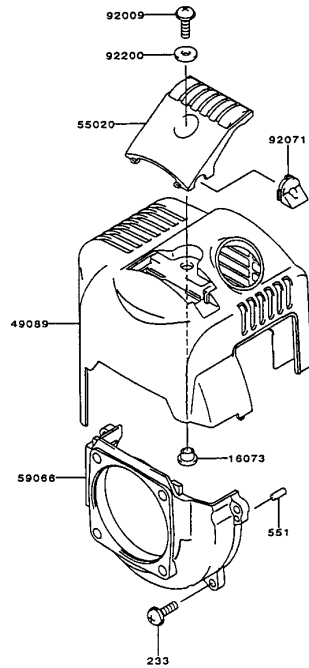

KPW2600X

TH026D-AF70

COOLING EQUIPMENT

REF NO	PART NO	DESCRIPTION	QTY	NOTES
16073	TH23009	INSULATOR	1	
233	233B0516	SCREW 5X16	4	
49089	TH26003	SHROUD-ENGINE	1	
55020	TH23011	GUARD	1	
551	KT125808	PIN-DOWEL	2	
59066	TH23012	HOUSING-FAN	1	
92009	TH23013	SCREW-5X16	1	
92071	TH23014	GROMMET	1	
92200	TG25110	WASHER 5.5X23.8X2.0	1