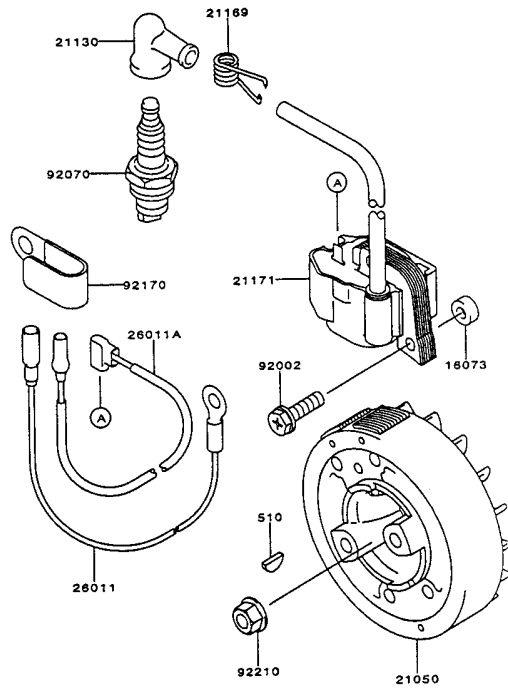

KPW2600X

TH026D-AF70

ELECTRIC EQUIPMENT

REF NO	PART NO	DESCRIPTION	QTY	NOTES
16073	TH23015	INSULATOR	2	
21050	TH23016	FLYWHEEL	1	
21130/21169	KT12048	PLUG CAP ASSY	1	
21171	TH23017	COIL-ASSY-IGNITION	1	
26011	TD18089	WIRE-LEAD	1	
26011A	TH23018	WIRE-LEAD L-230	1	
510	KT12025	KEY	1	
92002	TF22071	BOLT	2	
92070	BPMR6A	SPARK PLUG-NGK	1	
92170	TG25113	CLAMP	1	
92210	TH23019	NUT	1