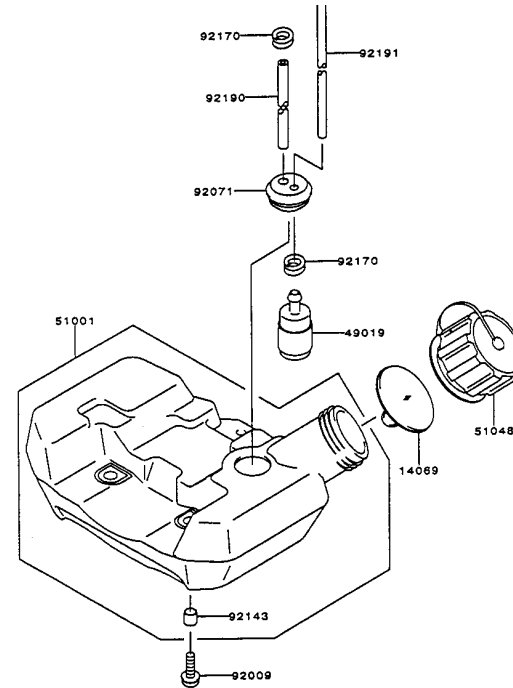

KPW2600X

TH026D-AF70

CARBURETOR/CONTROL

REF NO	PART NO	DESCRIPTION	QTY	NOTES
001	TF22C01	BODY ASSY-AIR PURGE	1	
002	TF22C02	BODY ASSY-PUMP	1	
003	TF22C03	RING-PACKING	1	
005	TF22C05	COVER-PRIMER PUMP	1	
006	TH26C06X	VALVE ASSY-THROTTLE	1	
007	TF22C07	SWIVEL ASSY	1	
008	TF22C08	VALVE-INLET NEEDLE	1	
010	TF22C10	GASKET-METERING DIAPHRAGM	1	
012	TF22C12	GASKET-PUMP	1	
013	TF22C13	DIAPHRAGM-PUMP	1	
014	TF22C14	DIAPHRAGM ASSY-METERING	1	
015	TH26C15	SCREW & NUT KIT	1	
017	TF22C17	SCREW-IDLE ADJUST	1	
018	TF22C18	SCREW-COVER	4	
019	TF22C19	SCREW-COLLAR THROTTLE	2	
020	TF22C20	SCREW-METERING LEVER PIN	1	
021	TF22C21	SPRING-METERING LEVER	1	
022	TH26C22X	JET-MAIN KIT	1	
023	TF22C23	SCREEN-FUEL INLET	1	
024	TF22C24	PIN-METERING LEVER	1	
026	TF22C26	LEVER-METERING	1	
027	TF22C27	BRACKET-CABLE	1	
028	TF22C28	VALVE-CHECK	1	
029	TF22C29	PRIMER-BULB	1	
11060A	TH23022	GASKET-INSULATOR	1	
11060B	TH26004	GASKET-CARBURETOR	1	
15003	TH26C00-X	CARBURETOR ASSY	1	
16073	TH23024	INSULATOR	1	
54012	TH23020	CABLE-THROTTLE	1	
92009	TG25027-07	SCREW 5X20	2	
92009E	TH26006	SCREW 5X60	2	
92015	TD18039	NUT 5MM	2	
CRK	TF22XW-CRK	CARBURETOR KIT	1	
GDK	TF22-GDK	GASKET/DIAPHRAGM KIT	1	

CYLINDER/CRANKCASE

REF NO	PART NO	DESCRIPTION	QTY	NOTES
11005	TH26001	CYLINDER-ENGINE	1	
11060	TH23002	GASKET-CYLINDER	1	
11065	TH23003	CAP	2	
14002	TH23004	CRANKCASE	1	
14002A	TH23005	CRANKCASE	1	
34001	TH23006	STAND	1	
92009	TD24030	SCREW 5X30	3	
92043	TF22006	PIN	2	
92045	TD18030	BEARING (6000C3)	2	
92049	TD18031	SEAL-OIL	2	
92150	TG34007	BOLT	4	

KPW2600X

TH026D-AF70

ELECTRIC EQUIPMENT

REF NO	PART NO	DESCRIPTION	QTY	NOTES
16073	TH23015	INSULATOR	2	
21050	TH23016	FLYWHEEL	1	
21130/21169	KT12048	PLUG CAP ASSY	1	
21171	TH23017	COIL-ASSY-IGNITION	1	
26011	TD18089	WIRE-LEAD	1	
26011A	TH23018	WIRE-LEAD L-230	1	
510	KT12025	KEY	1	
92002	TF22071	BOLT	2	
92070	BPMR6A	SPARK PLUG-NGK	1	
92170	TG25113	CLAMP	1	
92210	TH23019	NUT	1	