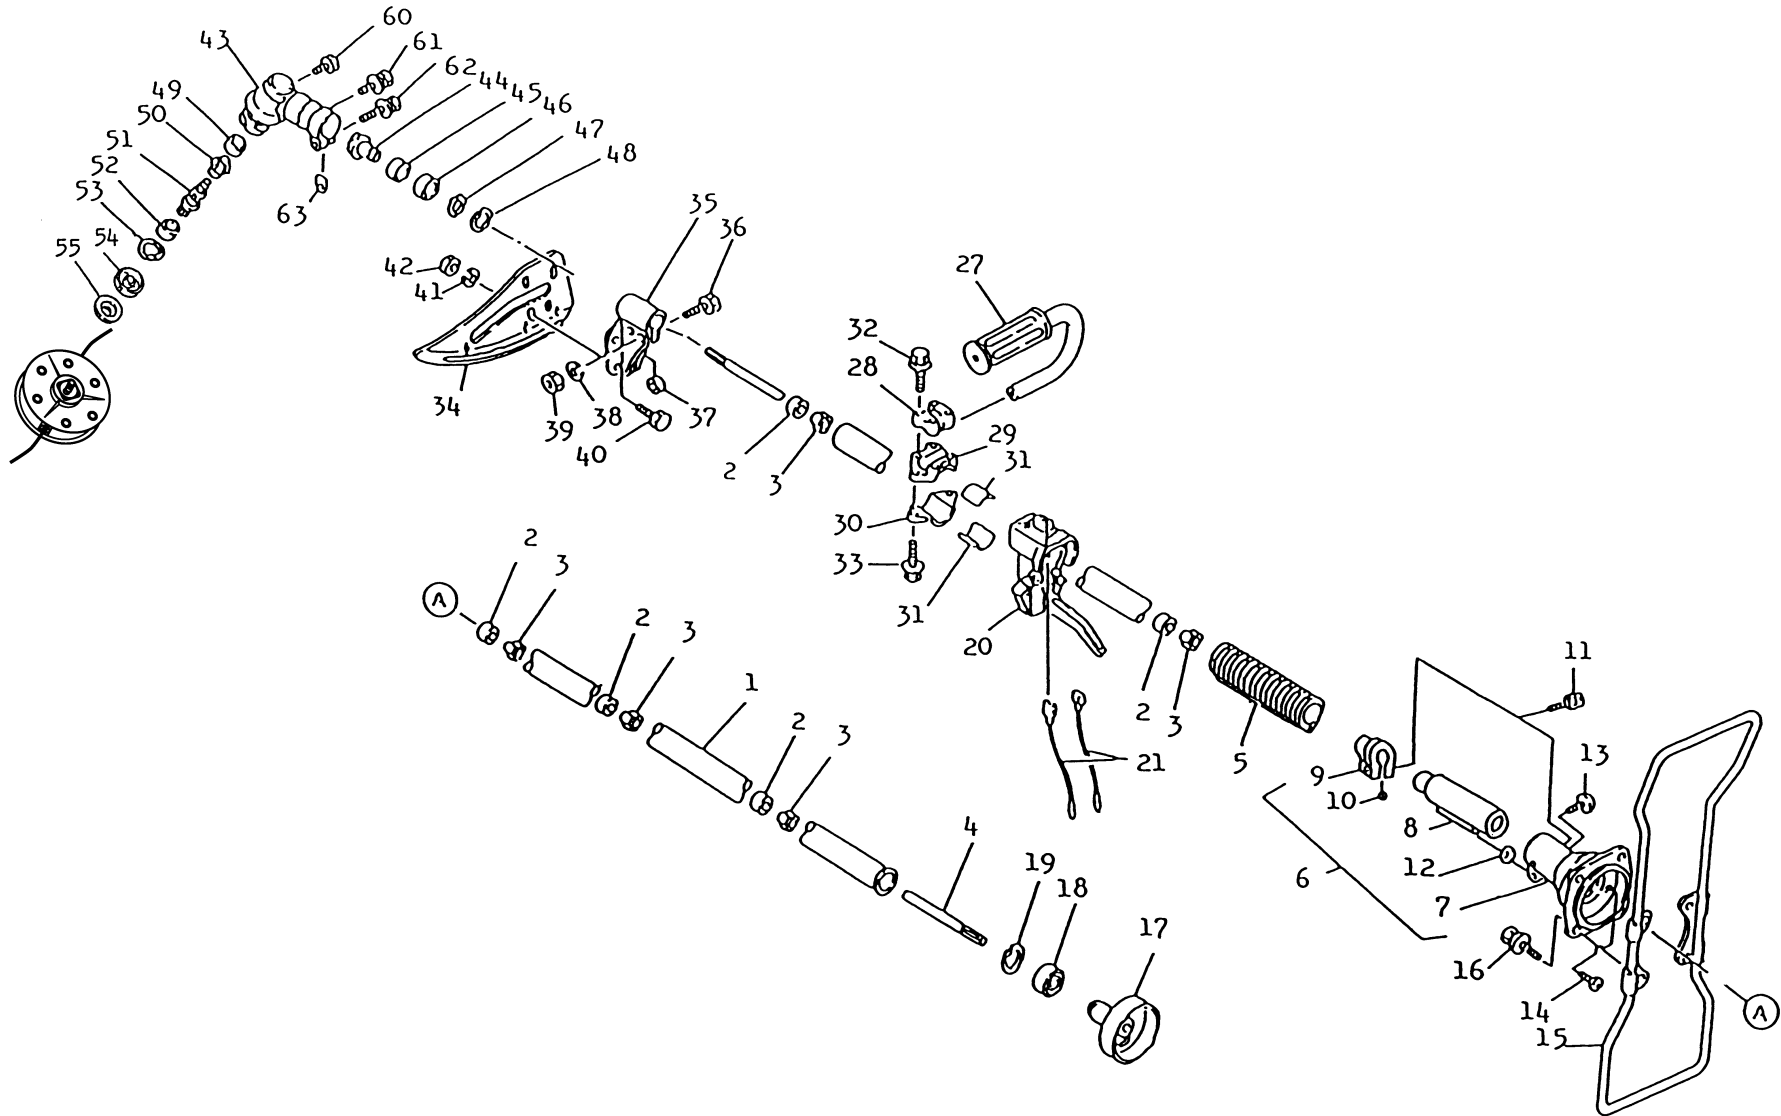

KPW2600X

TH026D-AF70

BODY

KPW2600X

TH026D-AF70

BODY

REF NO	PART NO	DESCRIPTION	QTY	NOTES
01	PW25001A	HOUSING-DRIVE W/CUSHION	1	
02	PW24002	METAL-DRIVE	5	
03	PW24003	CUSHION-DRIVE	5	
04	PW25004	SHAFT-DRIVE	1	
05	PW24005A	GRIP-DRIVE HOUSING	1	
06	PW25006	CLUTCH CASE ASSY	1	
07	PW25007	CASE-CLUTCH	1	
08	PW25008	INNER CASE W/CUSHION	1	
09	PW25009	HOLDER-CASE CLUTCH	1	
10	PW25010	COLLAR-SMALL	1	
11	B05X30W	BOLT W/WASHERS 5X30	1	
12	PW25012	COLLAR-LARGE	1	
13	PW25013	SCREW-BINDING 5X10	1	
14	223B0510	SCREW 5X10	1	
15	PW24008	STAND	1	
16	B06X20W	BOLT W/WASHERS 6X20	4	
17	PW25017	DRUM-CLUTCH	1	
18	PW24011	BEARING (6201-2RU)	1	
19	PW25019	RING-SNAP #12	1	
20	PW24015A	THROTTLE LEVER ASSY	1	
21	PW24016	WIRE-LEAD	2	
27	PW23022	U HANDLE W/GRIP	1	
28	PW23023	STAY A	1	
29	PW23024	STAY B	1	
30	PW23025	STAY C	1	
31	PW24025	SPACER	1	
32	B05X25W	BOLT W/WASHERS 5X25	4	
33	187B0625	BOLT 6X25	2	

BODY

REF NO	PART NO	DESCRIPTION	QTY	NOTES
34	PW23062-02	COVER-GUARD	1	
34-42	PW23062	SAFETY GUARD ASSY	1	
35	PW23062-01	HOLDER-GUARD	1	
36	B06X25	BOLT 6X25	2	
37	PW23062-04	COLLAR-GUARD	2	
38	SW006	WASHER-SPRING 6MM	2	
39	HN006	NUT 6MM	2	
40	B06X12	BOLT 6X12	4	
41	SW006	WASHER-SPRING 6MM	4	
42	HN006	NUT 6MM	4	
43	PW25043	CASE-GEAR	1	
43-53	PW25042	GEAR CASE ASSY	1	
44	PW24039	PINION	1	
45	PW24040	BEARING (6900)	1	
46	PW25046	BEARING (6900Z)	1	
47	PW24043	RING-SNAP #10	1	
48	PW25048	RING-SNAP #22	1	
49	PW24044	BEARING (608)	1	
50	PW24045	GEAR	1	
51	PW25051	SHAFT	1	
52	PW25052	BEARING (6001DU)	1	
53	P35008	RING-SNAP #28	1	
54	PW25054	FIXER-BLADE UPPER	1	
55	PW25055	FIXER-BLADE LOWER	1	
60	PW25060	BOLT 8X8	1	
61	S05X10W	SCREW W/WASHER 5X10	1	
62	187B0630	BOLT 6X30	1	
63	PW25063	WASHER	1