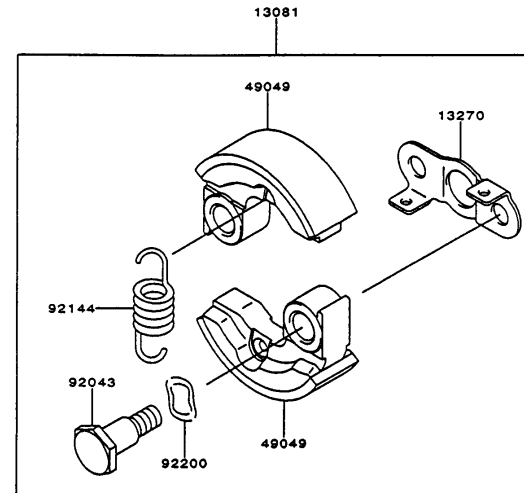

CYLINDER/CRANKCASE

REF NO	PART NO	DESCRIPTION	QTY	NOTES
11005	TH26001	CYLINDER-ENGINE	1	
11060	TH23002	GASKET-CYLINDER	1	
11065	TH23003	CAP	2	
14002	TH23004	CRANKCASE	1	
14002A	TH23005	CRANKCASE	1	
34001	TH23006	STAND	1	
92009	TD24030	SCREW 5X30	3	
92043	TF22006	PIN	2	
92045	TD18030	BEARING (6000C3)	2	
92049	TD18031	SEAL-OIL	2	
92150	TG34007	BOLT	4	

FUEL TANK/FUEL VALVE

REF NO	PART NO	DESCRIPTION	QTY	NOTES
14069	KT125819	BREATHER	1	
49019	TF22C30X	FILTER-FUEL	1	
51001	TH26017	TANK-FUEL	1	
51048	TG34040	CAP ASSY-TANK	1	
92009	TG25051X	SCREW 5X16	3	
92071	TG34042	GROMMET-FUEL TANK	1	
92143	TG25054	COLLAR-TANK	2	
92170	TG34043	CLAMP-FUEL FILTER	2	
92190	TH23045	TUBE 3X6X90	1	
92191	TG25126X	TUBE 3x5x175	1	

PTO EQUIPMENT

REF NO	PART NO	DESCRIPTION	QTY	NOTES
13081	TH23052	CLUTCH ASSY	1	
13270	TG25129X	PLATE	1	
49049	TG25047X	SHOE-CLUTCH	2	
92043	TD18056	PIN-CLUTCH	2	
92144	TD18058	SPRING-CLUTCH	*	
92144	TH26019	SPRING-CLUTCH 1.7mm	1	
92200	TH23053	WASHER	2	

BODY

REF NO	PART NO	DESCRIPTION	QTY	NOTES
34	PW23062-02	COVER-GUARD	1	
34-42	PW23062	SAFETY GUARD ASSY	1	
35	PW23062-01	HOLDER-GUARD	1	
36	B06X25	BOLT 6X25	2	
37	PW23062-04	COLLAR-GUARD	2	
38	SW006	WASHER-SPRING 6MM	2	
39	HN006	NUT 6MM	2	
40	B06X12	BOLT 6X12	4	
41	SW006	WASHER-SPRING 6MM	4	
42	HN006	NUT 6MM	4	
43	PW25043	CASE-GEAR	1	
43-53	PW25042	GEAR CASE ASSY	1	
44	PW24039	PINION	1	
45	PW24040	BEARING (6900)	1	
46	PW25046	BEARING (6900Z)	1	
47	PW24043	RING-SNAP #10	1	
48	PW25048	RING-SNAP #22	1	
49	PW24044	BEARING (608)	1	
50	PW24045	GEAR	1	
51	PW25051	SHAFT	1	
52	PW25052	BEARING (6001DU)	1	
53	P35008	RING-SNAP #28	1	
54	PW25054	FIXER-BLADE UPPER	1	
55	PW25055	FIXER-BLADE LOWER	1	
60	PW25060	BOLT 8X8	1	
61	S05X10W	SCREW W/WASHER 5X10	1	
62	187B0630	BOLT 6X30	1	
63	PW25063	WASHER	1	