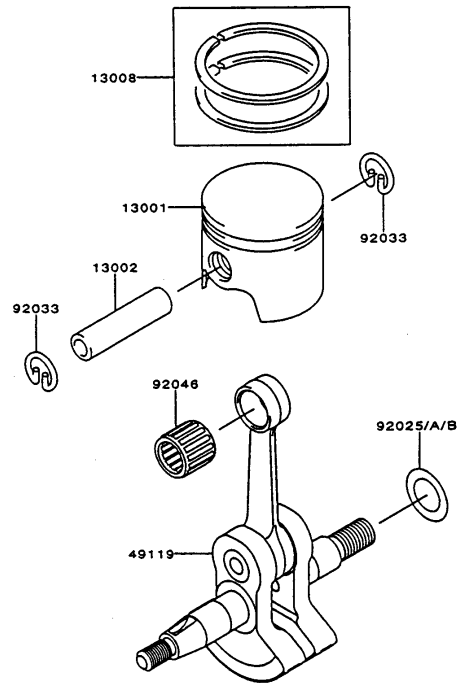

KPW2600X

TH026D-AF70

PISTON/CRANKSHAFT

REF NO	PART NO	DESCRIPTION	QTY	NOTES
13001	TH26002	PISTON-ENGINE	1	
13002	KT12020	PIN-PISTON	1	
13008	TG28004	PISTON RING SET	1	
49119	TH23008	CRANKSHAFT ASSY	1	
92025/A/B	TD18022	SHIM A/B/C/D	1	
92033	TH23056	RING-SNAP	2	
92046	KT12056A	BEARING-NEEDLE	1