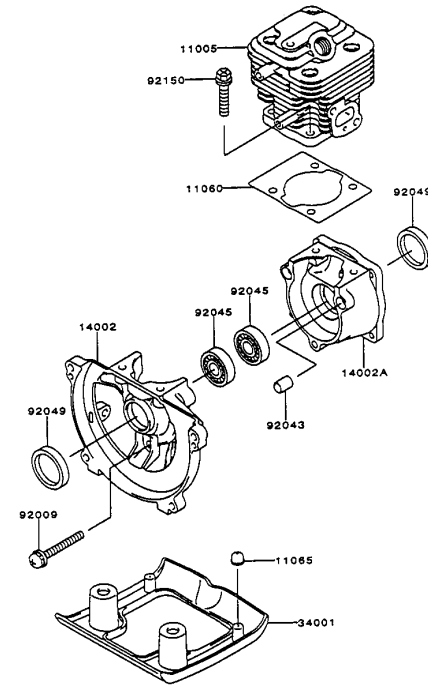

KPW2600X

TH026D-AF70

CARBURETOR/CONTROL

REF NO	PART NO	DESCRIPTION	QTY	NOTES
001	TF22C01	BODY ASSY-AIR PURGE	1	
002	TF22C02	BODY ASSY-PUMP	1	
003	TF22C03	RING-PACKING	1	
005	TF22C05	COVER-PRIMER PUMP	1	
006	TH26C06X	VALVE ASSY-THROTTLE	1	
007	TF22C07	SWIVEL ASSY	1	
008	TF22C08	VALVE-INLET NEEDLE	1	
010	TF22C10	GASKET-METERING DIAPHRAGM	1	
012	TF22C12	GASKET-PUMP	1	
013	TF22C13	DIAPHRAGM-PUMP	1	
014	TF22C14	DIAPHRAGM ASSY-METERING	1	
015	TH26C15	SCREW & NUT KIT	1	
017	TF22C17	SCREW-IDLE ADJUST	1	
018	TF22C18	SCREW-COVER	4	
019	TF22C19	SCREW-COLLAR THROTTLE	2	
020	TF22C20	SCREW-METERING LEVER PIN	1	
021	TF22C21	SPRING-METERING LEVER	1	
022	TH26C22X	JET-MAIN KIT	1	
023	TF22C23	SCREEN-FUEL INLET	1	
024	TF22C24	PIN-METERING LEVER	1	
026	TF22C26	LEVER-METERING	1	
027	TF22C27	BRACKET-CABLE	1	
028	TF22C28	VALVE-CHECK	1	
029	TF22C29	PRIMER-BULB	1	
11060A	TH23022	GASKET-INSULATOR	1	
11060B	TH26004	GASKET-CARBURETOR	1	
15003	TH26C00-X	CARBURETOR ASSY	1	
16073	TH23024	INSULATOR	1	
54012	TH23020	CABLE-THROTTLE	1	
92009	TG25027-07	SCREW 5X20	2	
92009E	TH26006	SCREW 5X60	2	
92015	TD18039	NUT 5MM	2	
CRK	TF22XW-CRK	CARBURETOR KIT	1	
GDK	TF22-GDK	GASKET/DIAPHRAGM KIT	1	

CYLINDER/CRANKCASE

REF NO	PART NO	DESCRIPTION	QTY	NOTES
11005	TH26001	CYLINDER-ENGINE	1	
11060	TH23002	GASKET-CYLINDER	1	
11065	TH23003	CAP	2	
14002	TH23004	CRANKCASE	1	
14002A	TH23005	CRANKCASE	1	
34001	TH23006	STAND	1	
92009	TD24030	SCREW 5X30	3	
92043	TF22006	PIN	2	
92045	TD18030	BEARING (6000C3)	2	
92049	TD18031	SEAL-OIL	2	
92150	TG34007	BOLT	4	