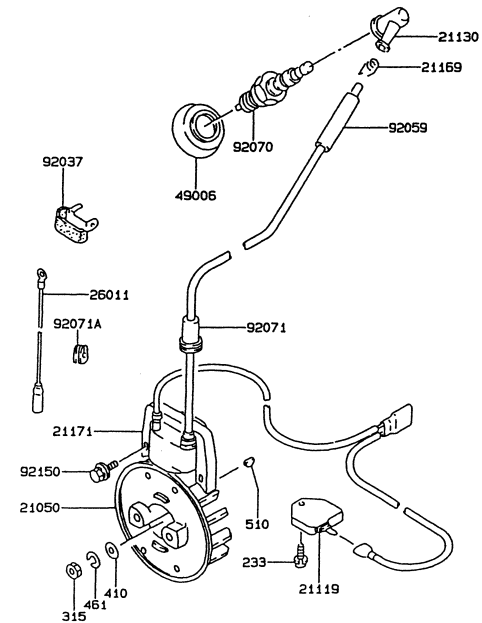

CARBURETOR (COVER ASSY)

REF NO	PART NO	DESCRIPTION	QTY	NOTES
11009B	TF22085-17	GASKET	2	
11009C	TF22085-01	GASKET	1	NOT PART OF ASSY
13183	TF22085-18	PLATE	1	
13183A	TF22085-23	DIAPHRAGM	1	
14024	TF22085-20	COVER	1	
14024A	TF22085-21	COVER	1	
16146	TF22085-10	COVER ASSY	1	
39108	TF22085-22	RETAINER-SPRING	1	
43028	TF22085-11	DIAPHRAGM	1	NOT PART OF ASSY
43028B	TF22085-19	PLATE	1	
49043	TG25119	PUMP-PRIMING	1	
92009C	TF22085-24	SCREW-ADJUST	1	
92081C	TA22031-29	SPRING	1	
92144B	TF22085-25	SPRING	1	

CONTROL EQUIPMENT

REF NO	PART NO	DESCRIPTION	QTY	NOTES
54012	TG28008	CABLE-THROTTLE	1	

COOLING EQUIPMENT

REF NO	PART NO	DESCRIPTION	QTY	NOTES
233	233B0518	SCREW 5X18	4	
49089	TG34010	SHROUD-ENGINE	1	
55020	TG25011	GUARD	1	
59066	TG28006	HOUSING-FAN	1	
92009	TG25013	SCREW 5X20	1	
92009A	TG25014	SCREW 5X10	1	
92026	TG25015	SPACER	1	
92200	TG25110	WASHER 5.5X23.8X2.0	1	

CYLINDER/CRANKCASE

REF NO	PART NO	DESCRIPTION	QTY	NOTES
11005	TG28001	CYLINDER	1	
11009	TG34003	GASKET-CYLINDER	1	
11009A	TG28002	GASKET-CRANKCASE	1	
14002	TG34004	CRANKCASE (MAG)	1	
14002A	TG34005	CRANKCASE (PTO)	1	
34001	TG34006	STAND	1	
551	KT125808	PIN-DOWEL	1	
551A	TD24029	PIN-DOWEL	1	
92009	TD24030	SCREW 5X30	4	
92045	BB6201	BEARING-BALL 6201	2	
92049	KT12038	SEAL-OIL	2	
92150	TG34007	BOLT	4	

ELECTRICAL EQUIPMENT

REF NO	PART NO	DESCRIPTION	QTY	NOTES
21050	TG28007	FLYWHEEL	1	
21119	TG25018	IGNITER	1	
21130	KT12048	PLUG CAP ASSY	1	
21171	TG34013	COIL-IGNITION	1	
233	233B0408	SCREW 4X8	1	
26011	TD18089	WIRE-LEAD	1	
315	315B0800	NUT 8MM	1	
410	410B0800	WASHER 8MM	1	
461	461F0800	WASHER-SPRING 8MM	1	
49006	TG25020	BOOT	1	
510	KT12025	KEY	1	
92037	TG25021	CLAMP	1	
92059	TG25022	TUBE	1	
92070	BM6A	SPARK PLUG-NGK	1	
92071	TG25023	GROMMET	1	
92071A	TG25024	GROMMET	1	
92150	TG34014	BOLT 5X20	2	