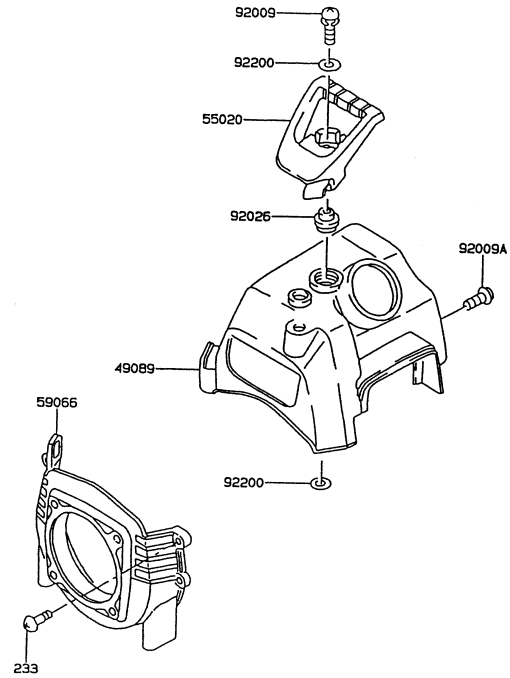

CARBURETOR (COVER ASSY)

REF NO	PART NO	DESCRIPTION	QTY	NOTES
11009B	TF22085-17	GASKET	2	
11009C	TF22085-01	GASKET	1	NOT PART OF ASSY
13183	TF22085-18	PLATE	1	
13183A	TF22085-23	DIAPHRAGM	1	
14024	TF22085-20	COVER	1	
14024A	TF22085-21	COVER	1	
16146	TF22085-10	COVER ASSY	1	
39108	TF22085-22	RETAINER-SPRING	1	
43028	TF22085-11	DIAPHRAGM	1	NOT PART OF ASSY
43028B	TF22085-19	PLATE	1	
49043	TG25119	PUMP-PRIMING	1	
92009C	TF22085-24	SCREW-ADJUST	1	
92081C	TA22031-29	SPRING	1	
92144B	TF22085-25	SPRING	1	

CONTROL EQUIPMENT

REF NO	PART NO	DESCRIPTION	QTY	NOTES
54012	TG28008	CABLE-THROTTLE	1	

COOLING EQUIPMENT

REF NO	PART NO	DESCRIPTION	QTY	NOTES
233	233B0518	SCREW 5X18	4	
49089	TG34010	SHROUD-ENGINE	1	
55020	TG25011	GUARD	1	
59066	TG28006	HOUSING-FAN	1	
92009	TG25013	SCREW 5X20	1	
92009A	TG25014	SCREW 5X10	1	
92026	TG25015	SPACER	1	
92200	TG25110	WASHER 5.5X23.8X2.0	1	

ELECTRICAL EQUIPMENT

REF NO	PART NO	DESCRIPTION	QTY	NOTES
21050	TG28007	FLYWHEEL	1	
21119	TG25018	IGNITER	1	
21130	KT12048	PLUG CAP ASSY	1	
21171	TG34013	COIL-IGNITION	1	
233	233B0408	SCREW 4X8	1	
26011	TD18089	WIRE-LEAD	1	
315	315B0800	NUT 8MM	1	
410	410B0800	WASHER 8MM	1	
461	461F0800	WASHER-SPRING 8MM	1	
49006	TG25020	BOOT	1	
510	KT12025	KEY	1	
92037	TG25021	CLAMP	1	
92059	TG25022	TUBE	1	
92070	BM6A	SPARK PLUG-NGK	1	
92071	TG25023	GROMMET	1	
92071A	TG25024	GROMMET	1	
92150	TG34014	BOLT 5X20	2	