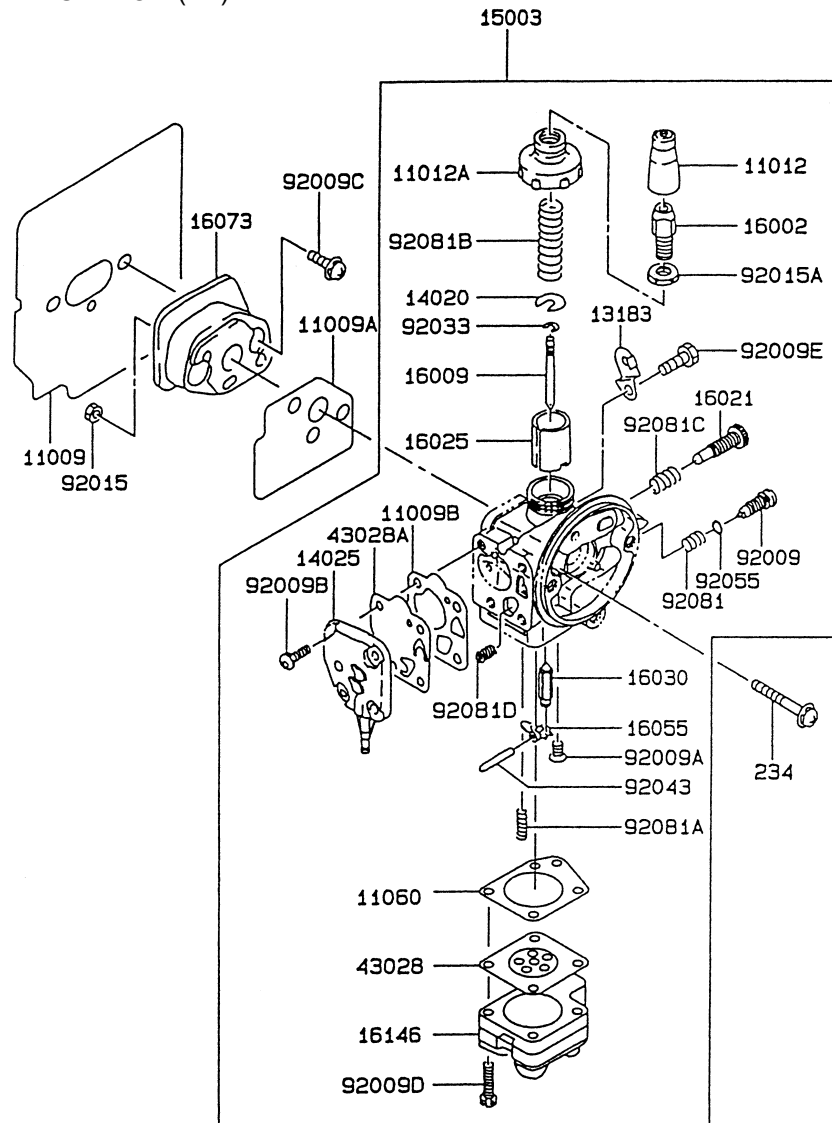

2051 Saturn Street
Monterey Park, CA 91755
323.728.7266
323.728.5304 Fax
<http://www.tmcpower.com>

PARTS CATALOG

KPW2528 LINE TRIMMER/WEEDER

ENGINE REFERENCE:

TG028D-AF70

KPW2528

CARBURETOR (TK)

TG028D-AF70

CARBURETOR (COVER ASSY)

KPW2528

TG028D-AF70

CARBURETOR

REF NO	PART NO	DESCRIPTION	QTY	NOTES
11009	TG28010-1	GASKET	1	
11009A	TG28010-2	GASKET-CARBURETOR	1	
11009B	TD24035-18	GASKET	1	
11012	TF22085-02	CAP	1	
11012A	TD18033-04	CAP	1	
11060	TF22085-01	GASKET	1	
13183	TF22085-04	PLATE	1	
14020	KT12C07	RETAINER-SPRING	1	
14025	TD33052-20	COVER-PUMP	1	
15003	TG28010	CARBURETOR ASSY	1	
16002	KT12C01	ADJUSTER-CABLE	1	
16009	TG28010-4	NEEDLE-JET #A151	1	
16021	KT17043-15	SCREW-SLOW ADJUST	1	
16025	TD24035-03	VALVE-THROTTLE	1	
16030	TG25117	VALVE-FLOAT	1	
16055	TD24035-16	LEVER	1	
16073	TG28010-6	INSULATOR	1	
16146	TF22085-10	COVER ASSY	1	
234	234B0550	SCREW 5X50	2	
43028	TF22085-11	DIAPHRAGM	1	
43028A	TD33052-19	DIAPHRAGM-PUMP	1	
92009	TD33052-07	SCREW-ADJUST	1	
92009A	TD33052-15	SCREW	1	
92009B	TD33052-22	SCREW 3X10	4	
92009C	TG25027-07	SCREW 5X20	2	
92009D	TF22085-12	SCREW	4	
92009E	TF22085-13	SCREW	1	
92015	TD18039	NUT 5MM	2	
92015A	KT12C39	NUT-CHOKE	1	
92033	KT12C08	E-RING	1	
92043	TD33052-14	PIN-FLOAT	1	
92055	TD33052-08	O-RING	1	
92081	TD33052-09	SPRING	1	
92081A	TD33052-12	SPRING	1	
92081B	KT17043-13	SPRING-THROTTLE	1	
92081C	KT12C12	SPRING	1	
92081D	TA22031-29	SPRING	1	
CRK	TG24CRK-TK	CARBURETOR KIT (KPW2500X)		

CARBURETOR (COVER ASSY)

REF NO	PART NO	DESCRIPTION	QTY	NOTES
11009B	TF22085-17	GASKET	2	
11009C	TF22085-01	GASKET	1	NOT PART OF ASSY
13183	TF22085-18	PLATE	1	
13183A	TF22085-23	DIAPHRAGM	1	
14024	TF22085-20	COVER	1	
14024A	TF22085-21	COVER	1	
16146	TF22085-10	COVER ASSY	1	
39108	TF22085-22	RETAINER-SPRING	1	
43028	TF22085-11	DIAPHRAGM	1	NOT PART OF ASSY
43028B	TF22085-19	PLATE	1	
49043	TG25119	PUMP-PRIMING	1	
92009C	TF22085-24	SCREW-ADJUST	1	
92081C	TA22031-29	SPRING	1	
92144B	TF22085-25	SPRING	1	