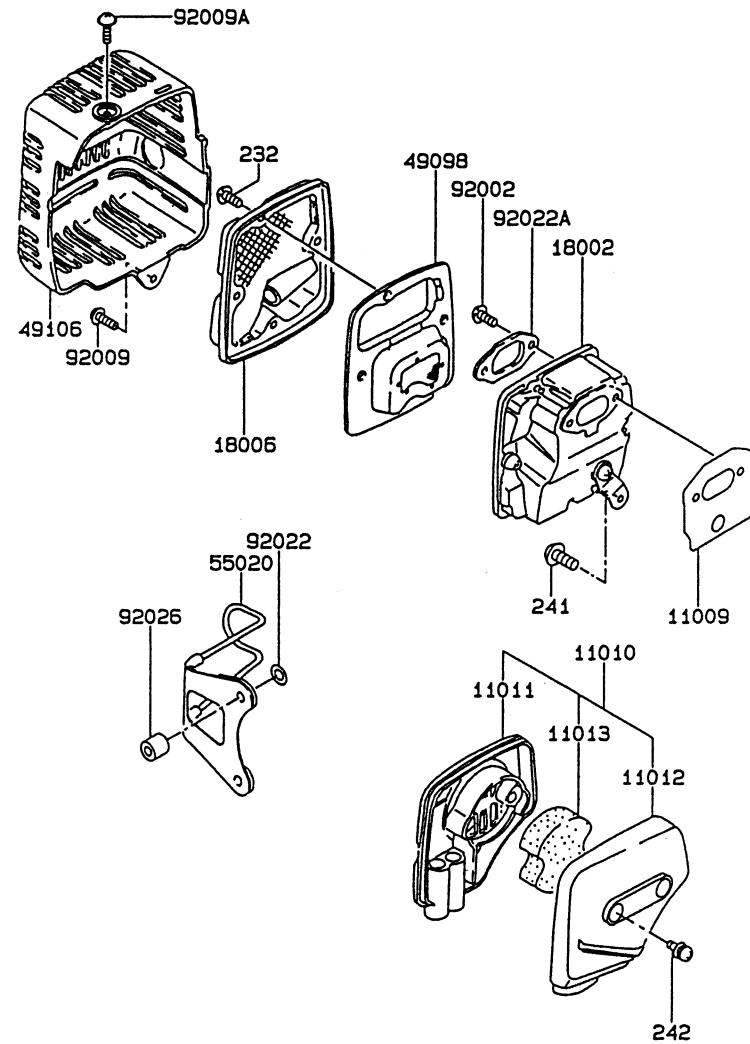

CARBURETOR (COVER ASSY)

REF NO	PART NO	DESCRIPTION	QTY	NOTES
11009B	TF22085-17	GASKET	2	
11009C	TF22085-01	GASKET	1	NOT PART OF ASSY
13183	TF22085-18	PLATE	1	
13183A	TF22085-23	DIAPHRAGM	1	
14024	TF22085-20	COVER	1	
14024A	TF22085-21	COVER	1	
16146	TF22085-10	COVER ASSY	1	
39108	TF22085-22	RETAINER-SPRING	1	
43028	TF22085-11	DIAPHRAGM	1	NOT PART OF ASSY
43028B	TF22085-19	PLATE	1	
49043	TG25119	PUMP-PRIMING	1	
92009C	TF22085-24	SCREW-ADJUST	1	
92081C	TA22031-29	SPRING	1	
92144B	TF22085-25	SPRING	1	

CONTROL EQUIPMENT

REF NO	PART NO	DESCRIPTION	QTY	NOTES
54012	TG28008	CABLE-THROTTLE	1	

COOLING EQUIPMENT

REF NO	PART NO	DESCRIPTION	QTY	NOTES
233	233B0518	SCREW 5X18	4	
49089	TG34010	SHROUD-ENGINE	1	
55020	TG25011	GUARD	1	
59066	TG28006	HOUSING-FAN	1	
92009	TG25013	SCREW 5X20	1	
92009A	TG25014	SCREW 5X10	1	
92026	TG25015	SPACER	1	
92200	TG25110	WASHER 5.5X23.8X2.0	1	

CYLINDER/CRANKCASE

REF NO	PART NO	DESCRIPTION	QTY	NOTES
11005	TG28001	CYLINDER	1	
11009	TG34003	GASKET-CYLINDER	1	
11009A	TG28002	GASKET-CRANKCASE	1	
14002	TG34004	CRANKCASE (MAG)	1	
14002A	TG34005	CRANKCASE (PTO)	1	
34001	TG34006	STAND	1	
551	KT125808	PIN-DOWEL	1	
551A	TD24029	PIN-DOWEL	1	
92009	TD24030	SCREW 5X30	4	
92045	BB6201	BEARING-BALL 6201	2	
92049	KT12038	SEAL-OIL	2	
92150	TG34007	BOLT	4	

ELECTRICAL EQUIPMENT

REF NO	PART NO	DESCRIPTION	QTY	NOTES
21050	TG28007	FLYWHEEL	1	
21119	TG25018	IGNITER	1	
21130	KT12048	PLUG CAP ASSY	1	
21171	TG34013	COIL-IGNITION	1	
233	233B0408	SCREW 4X8	1	
26011	TD18089	WIRE-LEAD	1	
315	315B0800	NUT 8MM	1	
410	410B0800	WASHER 8MM	1	
461	461F0800	WASHER-SPRING 8MM	1	
49006	TG25020	BOOT	1	
510	KT12025	KEY	1	
92037	TG25021	CLAMP	1	
92059	TG25022	TUBE	1	
92070	BM6A	SPARK PLUG-NGK	1	
92071	TG25023	GROMMET	1	
92071A	TG25024	GROMMET	1	
92150	TG34014	BOLT 5X20	2	