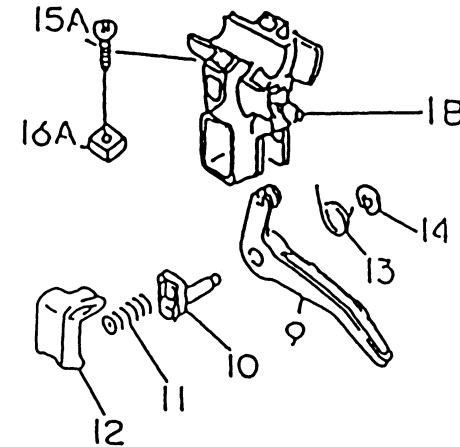

KPW2528

TG028D-AF70

THROTTLE LEVER

REF NO	PART NO	DESCRIPTION	QTY	NOTES
	PW24015A	THROTTLE LEVER ASSY	1	
01A	PW24015-01A	BODY-UPPER	1	
01B	PW24015-01B	BODY-LOWER	1	
02	PW24015-02	SWITCH	1	
03	PW24015-03	COVER	1	
04	PW24015-04	SPRING	1	
05	PW24015-05	SCREW	1	
06	PW24015-06	PLATE-GROUND R	1	
07	PW24015-07	PLATE-GROUND L	1	
08	PW24015-05	SCREW	2	
09	PW24015-09	LEVER	1	
10	PW24015-10	SHAFT	1	
11	PW24015-11	SPRING	1	
12	PW24015-12	STOPPER	1	
13	PW24015-13	SPRING-RETURN	1	
14	PW24015-14	E-RING	1	
15A	220B0520	SCREW 5X20	2	
16A	311B0500	NUT 5MM	2