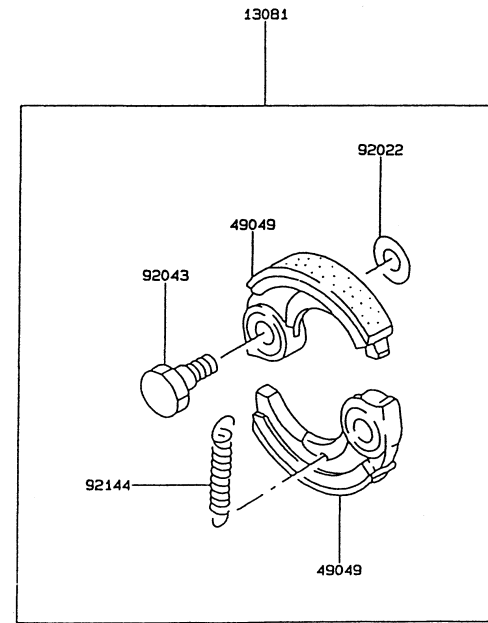

ELECTRICAL EQUIPMENT

REF NO	PART NO	DESCRIPTION	QTY	NOTES
21050	TG28007	FLYWHEEL	1	
21119	TG25018	IGNITER	1	
21130	KT12048	PLUG CAP ASSY	1	
21171	TG34013	COIL-IGNITION	1	
233	233B0408	SCREW 4X8	1	
26011	TD18089	WIRE-LEAD	1	
315	315B0800	NUT 8MM	1	
410	410B0800	WASHER 8MM	1	
461	461F0800	WASHER-SPRING 8MM	1	
49006	TG25020	BOOT	1	
510	KT12025	KEY	1	
92037	TG25021	CLAMP	1	
92059	TG25022	TUBE	1	
92070	BM6A	SPARK PLUG-NGK	1	
92071	TG25023	GROMMET	1	
92071A	TG25024	GROMMET	1	
92150	TG34014	BOLT 5X20	2	

KPW2528

TG028D-AF70

FUEL TANK/FUEL VALVE

REF NO	PART NO	DESCRIPTION	QTY	NOTES
14069	KT125819	BREATHER	1	
180	180H0514	BOLT 5X14	1	
32033	TF22048	PIPE-STRAINER	1	
32052	TG25048	BRACKET-TANK	1	
49019	TF22C30	FILTER-FUEL	1	
49019A	TG25049	FILTER-FUEL	1	
51001	TG34023	TANK-FUEL	1	
51049	TD33067	CAP-TANK	1	
59071	TF22049	JOINT	1	
92002	TF22042	BOLT	3	
92022	TF22044	WASHER	3	
92022A	TG25043	WASHER	3	
92022B	TG34024	WASHER	1	
92037	TE56047	CLIP	2	
92037A	TF22036	CLAMP	2	
92059	TG28014	TUBE	1	
92093	TF22038	SEAL	1	
92143	TG34026	COLLAR	3	
92170	TF22040	CLAMP	1	
92190	TG25055	TUBE	1	

PISTON/CRANKSHAFT

REF NO	PART NO	DESCRIPTION	QTY	NOTES
13001	TG28003	PISTON	1	
13002	TG28005	PIN-PISTON	1	
13008	TG28004	PISTON RING SET	1	
49119	TG34009	CRANKSHAFT ASSY	1	
92025	KT12024	SHIM A/B/C/D	A/R	
92033	TD33028	RING-SNAP	2	
92046	KT17068	BEARING-NEEDLE	1	