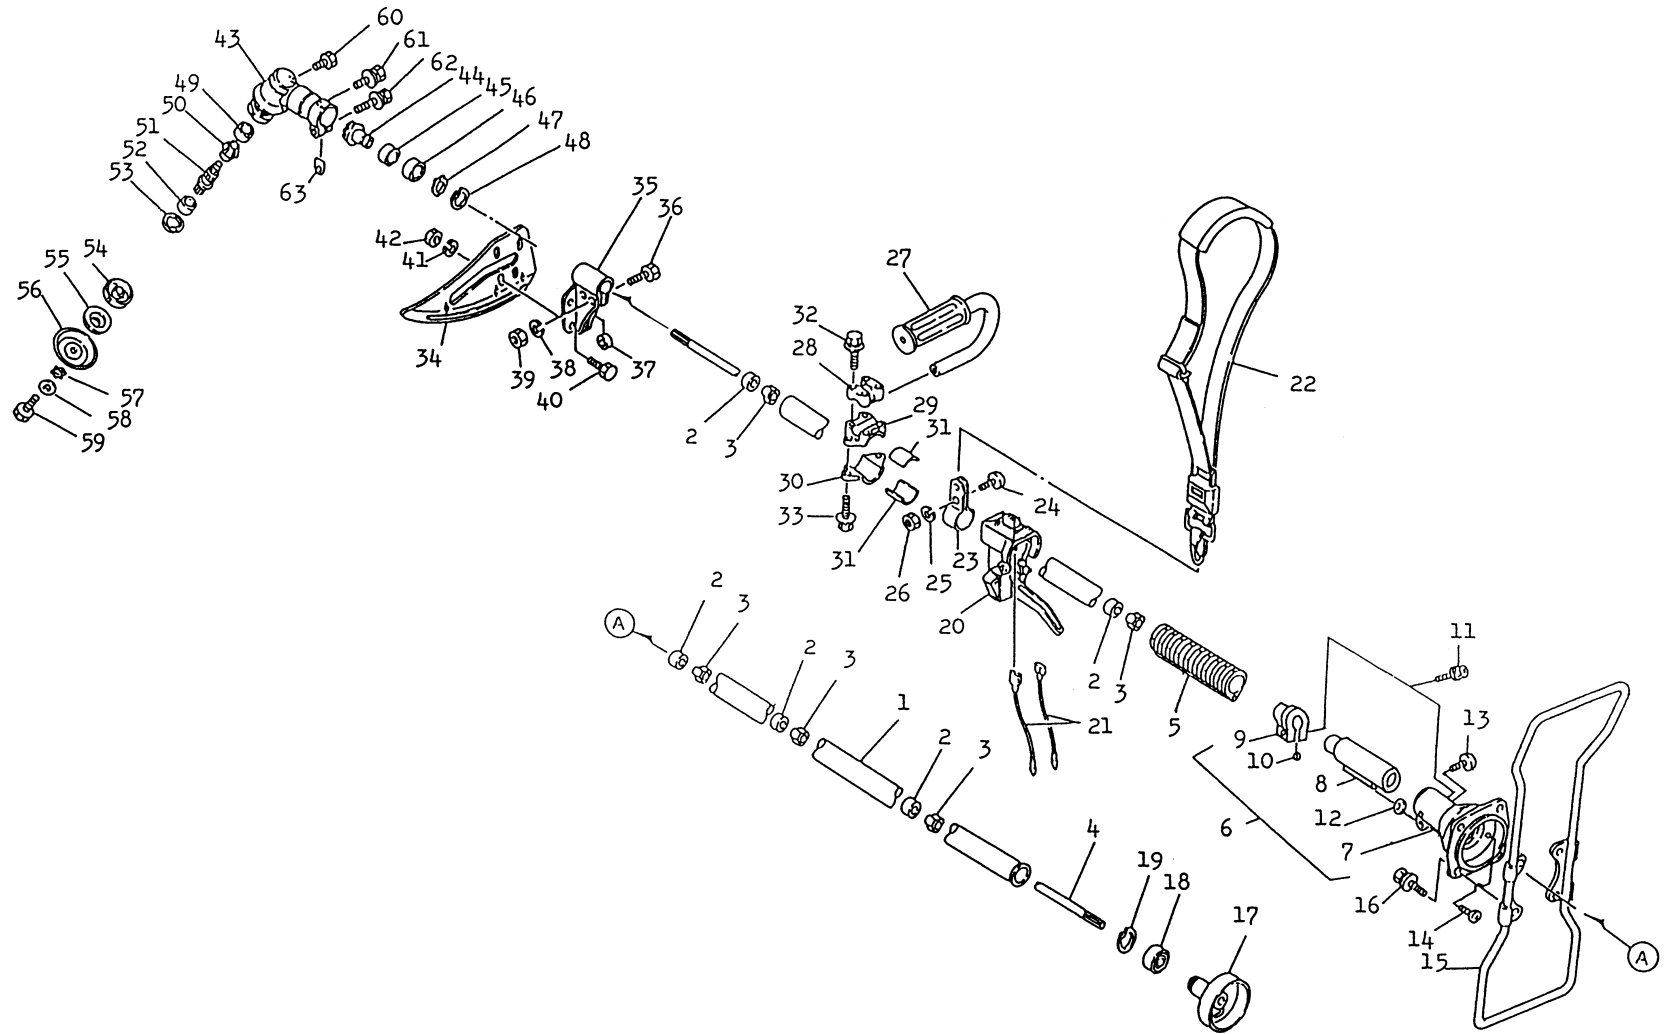

KPW2528

TG028D-AF70

BODY

KPW2528

TG028D-AF70

BODY

REF NO	PART NO	DESCRIPTION	QTY	NOTES
01	PW25001A	HOUSING-DRIVE W/CUSHION	1	
02	PW24002	METAL-DRIVE	5	
03	PW24003	CUSHION-DRIVE	5	
04	PW25004	SHAFT-DRIVE	1	
05	PW24005A	GRIP-DRIVE HOUSING	1	
06	PW25006	CLUTCH CASE ASSY	1	
07	PW25007	CASE-CLUTCH	1	
08	PW25008	INNER CASE W/CUSHION	1	
09	PW25009	HOLDER-CASE CLUTCH	1	
10	PW25010	COLLAR-SMALL	1	
11	B05X30W	BOLT W/WASHERS 5X30	1	
12	PW25012	COLLAR-LARGE	1	
13	PW25013	SCREW-BINDING 5X10	1	
14	223B0510	SCREW 5X10	1	
15	PW24008	STAND	1	
16	B06X20W	BOLT W/WASHERS 6X20	4	
17	PW25017	DRUM-CLUTCH	1	
18	PW24011	BEARING (6201-2RU)	1	
19	PW25019	RING-SNAP #12	1	
20	PW24015A	THROTTLE LEVER ASSY	1	
21	PW24016	WIRE-LEAD	2	
22	PW23070	STRAP-SHOULDER	1	
23	PW24018	HOLDER-STRAP	1	
24	232B0512	SCREW 5X12	1	
25	461F0500	WASHER-SPRING 5MM	1	
26	311B0500	NUT 5MM	1	
27	PW23022	U HANDLE W/GRIP	1	
28	PW23023	STAY A	1	
29	PW23024	STAY B	1	
30	PW23025	STAY C	1	
31	PW24025	SPACER	1	
32	B05X25W	BOLT W/WASHERS 5X25	4	
33	187B0625	BOLT 6X25	2	

BODY

REF NO	PART NO	DESCRIPTION	QTY	NOTES
34	PW23062-02	COVER-GUARD	1	
34-42	PW23062	SAFETY GUARD ASSY	1	
35	PW23062-01	HOLDER-GUARD	1	
36	B06X25	BOLT 6X25	2	
37	PW23062-04	COLLAR-GUARD	2	
38	SW006	WASHER-SPRING 6MM	2	
39	HN006	NUT 6MM	2	
40	B06X12	BOLT 6X12	4	
41	SW006	WASHER-SPRING 6MM	4	
42	HN006	NUT 6MM	4	
43	PW25043	CASE-GEAR	1	
43A	PW25042	GEAR CASE ASSY	1	
44	PW24039	PINION	1	
45	PW24040	BEARING (6900)	1	
46	PW25046	BEARING (6900Z)	1	
47	PW24043	RING-SNAP #10	1	
48	PW25048	RING-SNAP #22	1	
49	PW24044	BEARING (608)	1	
50	PW24045	GEAR	1	
51	PW25051	SHAFT	1	
52	PW25052	BEARING (6001DU)	1	
53	P35008	RING-SNAP #28	1	
54	PW25054	FIXER-BLADE UPPER	1	
55	PW25055	FIXER-BLADE LOWER	1	
56	PW25056	BOWL	1	
57	PW23057	WASHER-TOOTHED 8MM	1	
58	410B0800	WASHER 8MM	1	
59	PW24056	BOLT	1	
60	PW25060	BOLT 8X8	1	
61	S05X10W	SCREW W/WASHER 5X10	1	
62	187B0630	BOLT 6X30	1	
63	PW25063	WASHER	1