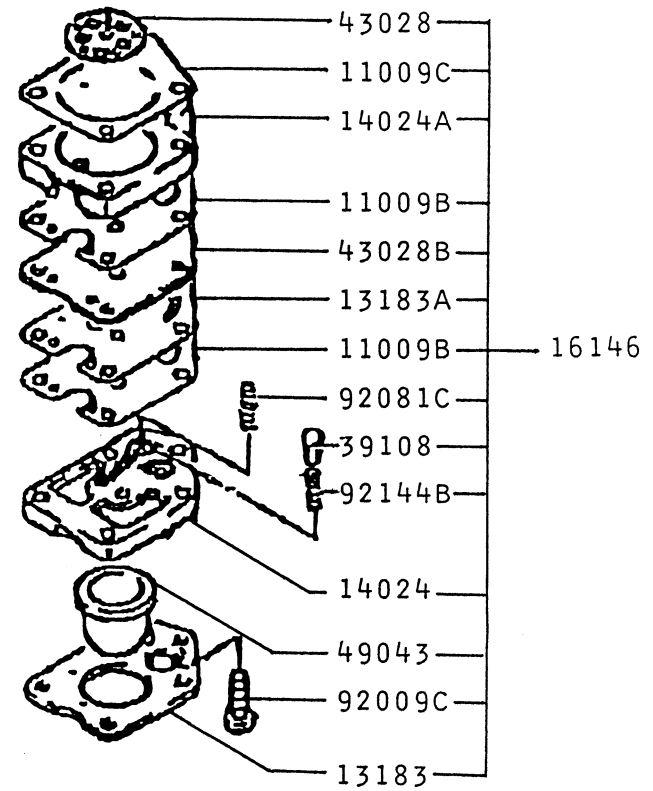

2051 Saturn Street
Monterey Park, CA 91755
323.728.7266
323.728.5304 Fax
<http://www.tmcpower.com>

PARTS CATALOG

KPW2528 LINE TRIMMER/WEEDER

ENGINE REFERENCE:

TG028D-AF70

KPW2528

CARBURETOR (TK)

TG028D-AF70

CARBURETOR (COVER ASSY)

KPW2528

TG028D-AF70

CARBURETOR

REF NO	PART NO	DESCRIPTION	QTY	NOTES
11009	TG28010-1	GASKET	1	
11009A	TG28010-2	GASKET-CARBURETOR	1	
11009B	TD24035-18	GASKET	1	
11012	TF22085-02	CAP	1	
11012A	TD18033-04	CAP	1	
11060	TF22085-01	GASKET	1	
13183	TF22085-04	PLATE	1	
14020	KT12C07	RETAINER-SPRING	1	
14025	TD33052-20	COVER-PUMP	1	
15003	TG28010	CARBURETOR ASSY	1	
16002	KT12C01	ADJUSTER-CABLE	1	
16009	TG28010-4	NEEDLE-JET #A151	1	
16021	KT17043-15	SCREW-SLOW ADJUST	1	
16025	TD24035-03	VALVE-THROTTLE	1	
16030	TG25117	VALVE-FLOAT	1	
16055	TD24035-16	LEVER	1	
16073	TG28010-6	INSULATOR	1	
16146	TF22085-10	COVER ASSY	1	
234	234B0550	SCREW 5X50	2	
43028	TF22085-11	DIAPHRAGM	1	
43028A	TD33052-19	DIAPHRAGM-PUMP	1	
92009	TD33052-07	SCREW-ADJUST	1	
92009A	TD33052-15	SCREW	1	
92009B	TD33052-22	SCREW 3X10	4	
92009C	TG25027-07	SCREW 5X20	2	
92009D	TF22085-12	SCREW	4	
92009E	TF22085-13	SCREW	1	
92015	TD18039	NUT 5MM	2	
92015A	KT12C39	NUT-CHOKE	1	
92033	KT12C08	E-RING	1	
92043	TD33052-14	PIN-FLOAT	1	
92055	TD33052-08	O-RING	1	
92081	TD33052-09	SPRING	1	
92081A	TD33052-12	SPRING	1	
92081B	KT17043-13	SPRING-THROTTLE	1	
92081C	KT12C12	SPRING	1	
92081D	TA22031-29	SPRING	1	
CRK	TG24CRK-TK	CARBURETOR KIT (KPW2500X)		

CARBURETOR (COVER ASSY)

REF NO	PART NO	DESCRIPTION	QTY	NOTES
11009B	TF22085-17	GASKET	2	
11009C	TF22085-01	GASKET	1	NOT PART OF ASSY
13183	TF22085-18	PLATE	1	
13183A	TF22085-23	DIAPHRAGM	1	
14024	TF22085-20	COVER	1	
14024A	TF22085-21	COVER	1	
16146	TF22085-10	COVER ASSY	1	
39108	TF22085-22	RETAINER-SPRING	1	
43028	TF22085-11	DIAPHRAGM	1	NOT PART OF ASSY
43028B	TF22085-19	PLATE	1	
49043	TG25119	PUMP-PRIMING	1	
92009C	TF22085-24	SCREW-ADJUST	1	
92081C	TA22031-29	SPRING	1	
92144B	TF22085-25	SPRING	1	