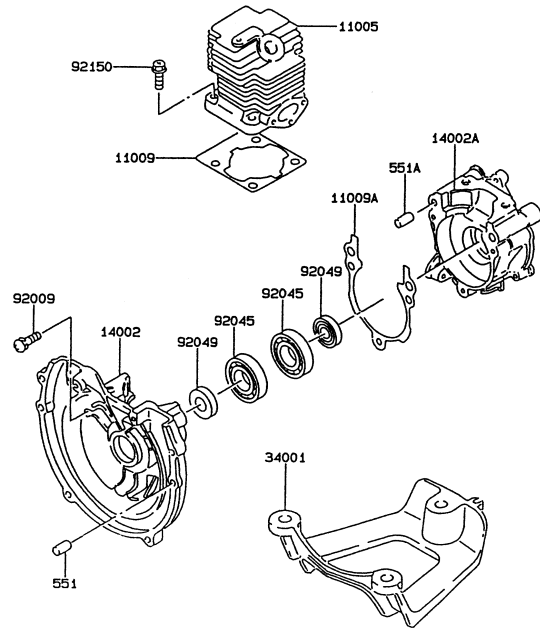

CARBURETOR (COVER ASSY)

REF NO	PART NO	DESCRIPTION	QTY	NOTES
11009B	TF22085-17	GASKET	2	
11009C	TF22085-01	GASKET	1	NOT PART OF ASSY
13183	TF22085-18	PLATE	1	
13183A	TF22085-23	DIAPHRAGM	1	
14024	TF22085-20	COVER	1	
14024A	TF22085-21	COVER	1	
16146	TF22085-10	COVER ASSY	1	
39108	TF22085-22	RETAINER-SPRING	1	
43028	TF22085-11	DIAPHRAGM	1	NOT PART OF ASSY
43028B	TF22085-19	PLATE	1	
49043	TG25119	PUMP-PRIMING	1	
92009C	TF22085-24	SCREW-ADJUST	1	
92081C	TA22031-29	SPRING	1	
92144B	TF22085-25	SPRING	1	

CONTROL EQUIPMENT

REF NO	PART NO	DESCRIPTION	QTY	NOTES
54012	TG28008	CABLE-THROTTLE	1	

COOLING EQUIPMENT

REF NO	PART NO	DESCRIPTION	QTY	NOTES
233	233B0518	SCREW 5X18	4	
49089	TG34010	SHROUD-ENGINE	1	
55020	TG25011	GUARD	1	
59066	TG28006	HOUSING-FAN	1	
92009	TG25013	SCREW 5X20	1	
92009A	TG25014	SCREW 5X10	1	
92026	TG25015	SPACER	1	
92200	TG25110	WASHER 5.5X23.8X2.0	1	

ELECTRICAL EQUIPMENT

REF NO	PART NO	DESCRIPTION	QTY	NOTES
21050	TG28007	FLYWHEEL	1	
21119	TG25018	IGNITER	1	
21130	KT12048	PLUG CAP ASSY	1	
21171	TG34013	COIL-IGNITION	1	
233	233B0408	SCREW 4X8	1	
26011	TD18089	WIRE-LEAD	1	
315	315B0800	NUT 8MM	1	
410	410B0800	WASHER 8MM	1	
461	461F0800	WASHER-SPRING 8MM	1	
49006	TG25020	BOOT	1	
510	KT12025	KEY	1	
92037	TG25021	CLAMP	1	
92059	TG25022	TUBE	1	
92070	BM6A	SPARK PLUG-NGK	1	
92071	TG25023	GROMMET	1	
92071A	TG25024	GROMMET	1	
92150	TG34014	BOLT 5X20	2	