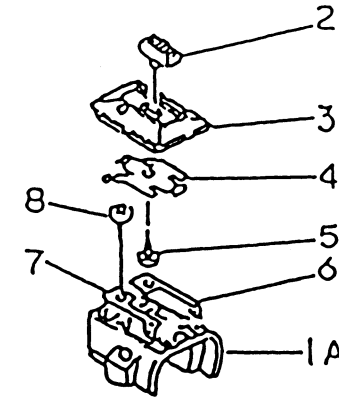

STARTER

REF NO	PART NO	DESCRIPTION	QTY	NOTES
13070	TE56068-07	GUIDE-ROPE	1	
13165	TG28015	PAWL	1	
13169	TD18080-07	PLATE	1	
315	315B0800	NUT 8MM	1	
32099	TG25057-02	CASE-RECOIL	1	
410	410B0800	WASHER 8MM	1	
46075	TD33032-10	HANDLE	1	
49080	TG25057-03	PULLEY-STARTING	1	
49088	TG25057X	RECOIL ASSY	1	
59101	TG25057-04	REEL-RECOIL	1	
59106	TG25057-05	ROPE 3.5X850	1	
92009	TE56068-01	SCREW-SPECIAL	1	
92009A	TG25041	SCREW 5X15	2	
92009B	TG25057-07	SCREW	2	
92022	TG25057-08	WASHER	1	
92033	TD18084	RING-SNAP	1	
92144	TG25057-09	SPRING-RECOIL	1	
92144A	TG25057-10	SPRING	1	

KPW2528

TG028D-AF70

THROTTLE LEVER

REF NO	PART NO	DESCRIPTION	QTY	NOTES
	PW24015A	THROTTLE LEVER ASSY	1	
01A	PW24015-01A	BODY-UPPER	1	
01B	PW24015-01B	BODY-LOWER	1	
02	PW24015-02	SWITCH	1	
03	PW24015-03	COVER	1	
04	PW24015-04	SPRING	1	
05	PW24015-05	SCREW	1	
06	PW24015-06	PLATE-GROUND R	1	
07	PW24015-07	PLATE-GROUND L	1	
08	PW24015-05	SCREW	2	
09	PW24015-09	LEVER	1	
10	PW24015-10	SHAFT	1	
11	PW24015-11	SPRING	1	
12	PW24015-12	STOPPER	1	
13	PW24015-13	SPRING-RETURN	1	
14	PW24015-14	E-RING	1	
15A	220B0520	SCREW 5X20	2	
16A	311B0500	NUT 5MM	2	