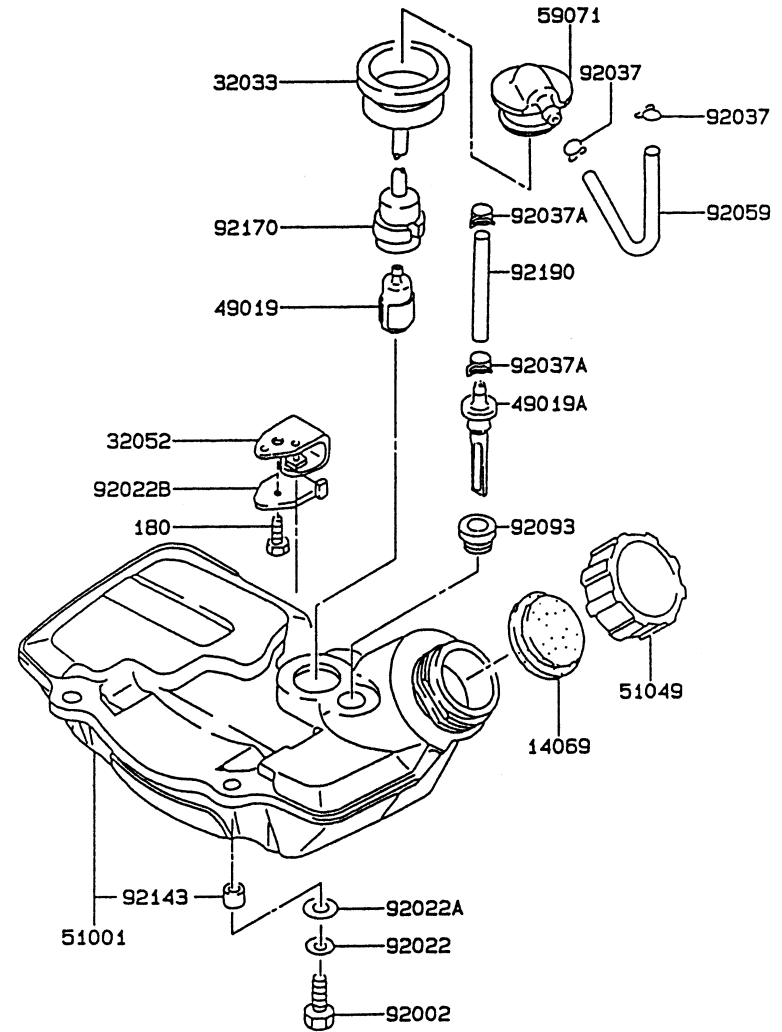

CONTROL EQUIPMENT

REF NO	PART NO	DESCRIPTION	QTY	NOTES
54012	TG28008	CABLE-THROTTLE	1	

COOLING EQUIPMENT

REF NO	PART NO	DESCRIPTION	QTY	NOTES
233	233B0518	SCREW 5X18	4	
49089	TG34010	SHROUD-ENGINE	1	
55020	TG25011	GUARD	1	
59066	TG28006	HOUSING-FAN	1	
92009	TG25013	SCREW 5X20	1	
92009A	TG25014	SCREW 5X10	1	
92026	TG25015	SPACER	1	
92200	TG25110	WASHER 5.5X23.8X2.0	1	

CYLINDER/CRANKCASE

REF NO	PART NO	DESCRIPTION	QTY	NOTES
11005	TG28001	CYLINDER	1	
11009	TG34003	GASKET-CYLINDER	1	
11009A	TG28002	GASKET-CRANKCASE	1	
14002	TG34004	CRANKCASE (MAG)	1	
14002A	TG34005	CRANKCASE (PTO)	1	
34001	TG34006	STAND	1	
551	KT125808	PIN-DOWEL	1	
551A	TD24029	PIN-DOWEL	1	
92009	TD24030	SCREW 5X30	4	
92045	BB6201	BEARING-BALL 6201	2	
92049	KT12038	SEAL-OIL	2	
92150	TG34007	BOLT	4	

ELECTRICAL EQUIPMENT

REF NO	PART NO	DESCRIPTION	QTY	NOTES
21050	TG28007	FLYWHEEL	1	
21119	TG25018	IGNITER	1	
21130	KT12048	PLUG CAP ASSY	1	
21171	TG34013	COIL-IGNITION	1	
233	233B0408	SCREW 4X8	1	
26011	TD18089	WIRE-LEAD	1	
315	315B0800	NUT 8MM	1	
410	410B0800	WASHER 8MM	1	
461	461F0800	WASHER-SPRING 8MM	1	
49006	TG25020	BOOT	1	
510	KT12025	KEY	1	
92037	TG25021	CLAMP	1	
92059	TG25022	TUBE	1	
92070	BM6A	SPARK PLUG-NGK	1	
92071	TG25023	GROMMET	1	
92071A	TG25024	GROMMET	1	
92150	TG34014	BOLT 5X20	2	

KPW2528

TG028D-AF70

FUEL TANK/FUEL VALVE

REF NO	PART NO	DESCRIPTION	QTY	NOTES
14069	KT125819	BREATHER	1	
180	180H0514	BOLT 5X14	1	
32033	TF22048	PIPE-STRAINER	1	
32052	TG25048	BRACKET-TANK	1	
49019	TF22C30	FILTER-FUEL	1	
49019A	TG25049	FILTER-FUEL	1	
51001	TG34023	TANK-FUEL	1	
51049	TD33067	CAP-TANK	1	
59071	TF22049	JOINT	1	
92002	TF22042	BOLT	3	
92022	TF22044	WASHER	3	
92022A	TG25043	WASHER	3	
92022B	TG34024	WASHER	1	
92037	TE56047	CLIP	2	
92037A	TF22036	CLAMP	2	
92059	TG28014	TUBE	1	
92093	TF22038	SEAL	1	
92143	TG34026	COLLAR	3	
92170	TF22040	CLAMP	1	
92190	TG25055	TUBE	1	