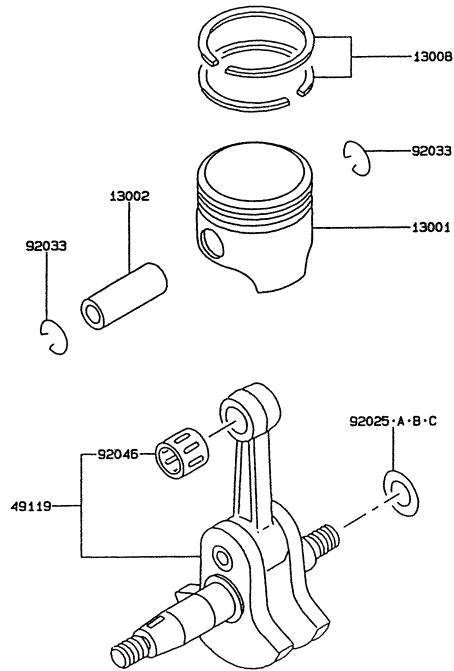

CONTROL EQUIPMENT

REF NO	PART NO	DESCRIPTION	QTY	NOTES
54012	TG28008	CABLE-THROTTLE	1	

COOLING EQUIPMENT

REF NO	PART NO	DESCRIPTION	QTY	NOTES
233	233B0518	SCREW 5X18	4	
49089	TG34010	SHROUD-ENGINE	1	
55020	TG25011	GUARD	1	
59066	TG28006	HOUSING-FAN	1	
92009	TG25013	SCREW 5X20	1	
92009A	TG25014	SCREW 5X10	1	
92026	TG25015	SPACER	1	
92200	TG25110	WASHER 5.5X23.8X2.0	1	

CYLINDER/CRANKCASE

REF NO	PART NO	DESCRIPTION	QTY	NOTES
11005	TG28001	CYLINDER	1	
11009	TG34003	GASKET-CYLINDER	1	
11009A	TG28002	GASKET-CRANKCASE	1	
14002	TG34004	CRANKCASE (MAG)	1	
14002A	TG34005	CRANKCASE (PTO)	1	
34001	TG34006	STAND	1	
551	KT125808	PIN-DOWEL	1	
551A	TD24029	PIN-DOWEL	1	
92009	TD24030	SCREW 5X30	4	
92045	BB6201	BEARING-BALL 6201	2	
92049	KT12038	SEAL-OIL	2	
92150	TG34007	BOLT	4	

ELECTRICAL EQUIPMENT

REF NO	PART NO	DESCRIPTION	QTY	NOTES
21050	TG28007	FLYWHEEL	1	
21119	TG25018	IGNITER	1	
21130	KT12048	PLUG CAP ASSY	1	
21171	TG34013	COIL-IGNITION	1	
233	233B0408	SCREW 4X8	1	
26011	TD18089	WIRE-LEAD	1	
315	315B0800	NUT 8MM	1	
410	410B0800	WASHER 8MM	1	
461	461F0800	WASHER-SPRING 8MM	1	
49006	TG25020	BOOT	1	
510	KT12025	KEY	1	
92037	TG25021	CLAMP	1	
92059	TG25022	TUBE	1	
92070	BM6A	SPARK PLUG-NGK	1	
92071	TG25023	GROMMET	1	
92071A	TG25024	GROMMET	1	
92150	TG34014	BOLT 5X20	2	

KPW2528

TG028D-AF70

FUEL TANK/FUEL VALVE

REF NO	PART NO	DESCRIPTION	QTY	NOTES
14069	KT125819	BREATHER	1	
180	180H0514	BOLT 5X14	1	
32033	TF22048	PIPE-STRAINER	1	
32052	TG25048	BRACKET-TANK	1	
49019	TF22C30	FILTER-FUEL	1	
49019A	TG25049	FILTER-FUEL	1	
51001	TG34023	TANK-FUEL	1	
51049	TD33067	CAP-TANK	1	
59071	TF22049	JOINT	1	
92002	TF22042	BOLT	3	
92022	TF22044	WASHER	3	
92022A	TG25043	WASHER	3	
92022B	TG34024	WASHER	1	
92037	TE56047	CLIP	2	
92037A	TF22036	CLAMP	2	
92059	TG28014	TUBE	1	
92093	TF22038	SEAL	1	
92143	TG34026	COLLAR	3	
92170	TF22040	CLAMP	1	
92190	TG25055	TUBE	1	