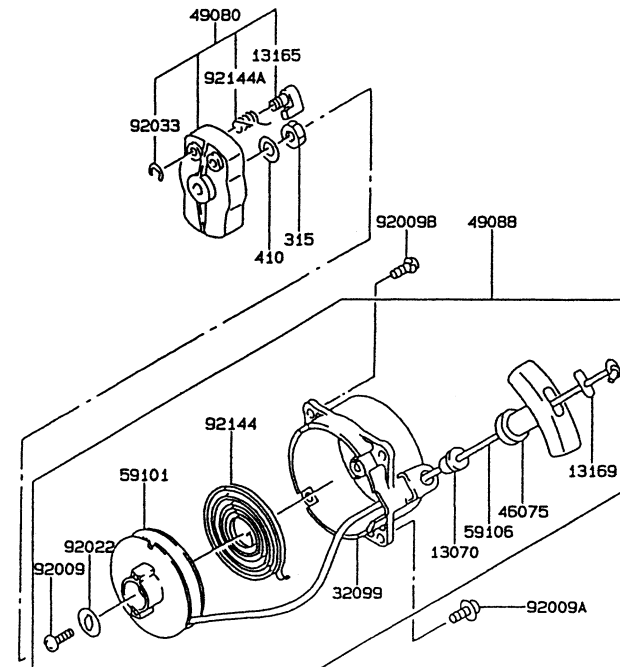

ELECTRICAL EQUIPMENT

REF NO	PART NO	DESCRIPTION	QTY	NOTES
21050	TG28007	FLYWHEEL	1	
21119	TG25018	IGNITER	1	
21130	KT12048	PLUG CAP ASSY	1	
21171	TG34013	COIL-IGNITION	1	
233	233B0408	SCREW 4X8	1	
26011	TD18089	WIRE-LEAD	1	
315	315B0800	NUT 8MM	1	
410	410B0800	WASHER 8MM	1	
461	461F0800	WASHER-SPRING 8MM	1	
49006	TG25020	BOOT	1	
510	KT12025	KEY	1	
92037	TG25021	CLAMP	1	
92059	TG25022	TUBE	1	
92070	BM6A	SPARK PLUG-NGK	1	
92071	TG25023	GROMMET	1	
92071A	TG25024	GROMMET	1	
92150	TG34014	BOLT 5X20	2	

PISTON/CRANKSHAFT

REF NO	PART NO	DESCRIPTION	QTY	NOTES
13001	TG28003	PISTON	1	
13002	TG28005	PIN-PISTON	1	
13008	TG28004	PISTON RING SET	1	
49119	TG34009	CRANKSHAFT ASSY	1	
92025	KT12024	SHIM A/B/C/D	A/R	
92033	TD33028	RING-SNAP	2	
92046	KT17068	BEARING-NEEDLE	1	

PTO EQUIPMENT

REF NO	PART NO	DESCRIPTION	QTY	NOTES
13081	TD24061	CLUTCH ASSY	1	
49049	TG25047	SHOE-CLUTCH	2	
92022	TD18059	WASHER	2	
92043	TD18056	PIN-CLUTCH	2	
92144	TD18058	SPRING-CLUTCH	1	

KPW2528

TG028D-AF70

STARTER

REF NO	PART NO	DESCRIPTION	QTY	NOTES
13070	TE56068-07	GUIDE-ROPE	1	
13165	TG28015	PAWL	1	
13169	TD18080-07	PLATE	1	
315	315B0800	NUT 8MM	1	
32099	TG25057-02	CASE-RECOIL	1	
410	410B0800	WASHER 8MM	1	
46075	TD33032-10	HANDLE	1	
49080	TG25057-03	PULLEY-STARTING	1	
49088	TG25057X	RECOIL ASSY	1	
59101	TG25057-04	REEL-RECOIL	1	
59106	TG25057-05	ROPE 3.5X850	1	
92009	TE56068-01	SCREW-SPECIAL	1	
92009A	TG25041	SCREW 5X15	2	
92009B	TG25057-07	SCREW	2	
92022	TG25057-08	WASHER	1	
92033	TD18084	RING-SNAP	1	
92144	TG25057-09	SPRING-RECOIL	1	
92144A	TG25057-10	SPRING	1	