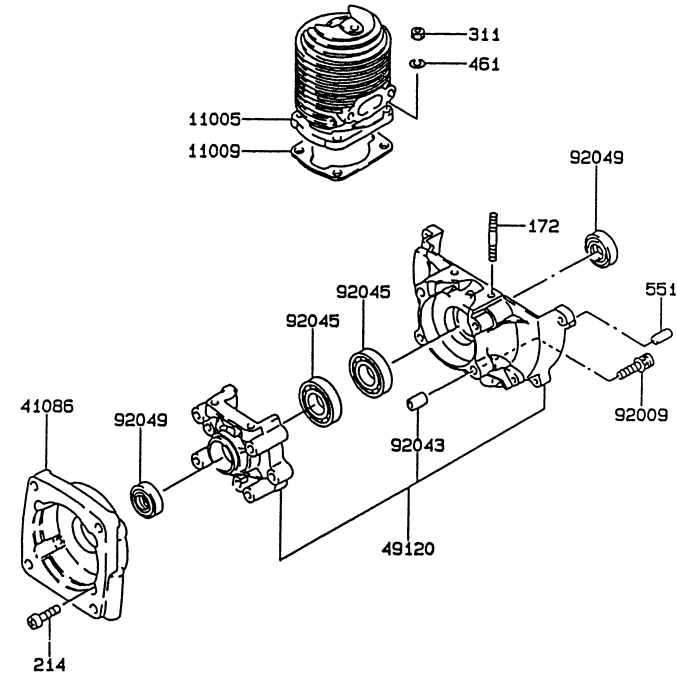

CYLINDER/CRANKCASE

REF NO	PART NO	DESCRIPTION	QTY	NOTES
11005	KT125801A	CYLINDER	1	
11009	KT125802	GASKET	1	
172	172G0514	STUD 5X14	4	
214	214B0516	SCREW 5X16	4	
311	311B0500	NUT 5MM	4	
41086	TF22087	FLANGE	1	
461	461F0500	WASHER-SPRING 5MM	4	
49120	TF22158	CRANKCASE-COMP	1	
551	KT125808	PIN-DOWEL	1	
92009	TD24030	SCREW 5X30	4	
92043	TF22006	PIN	1	
92045	KT12036	BEARING (6001V3)	2	
92049	TA22025	SEAL-OIL	2