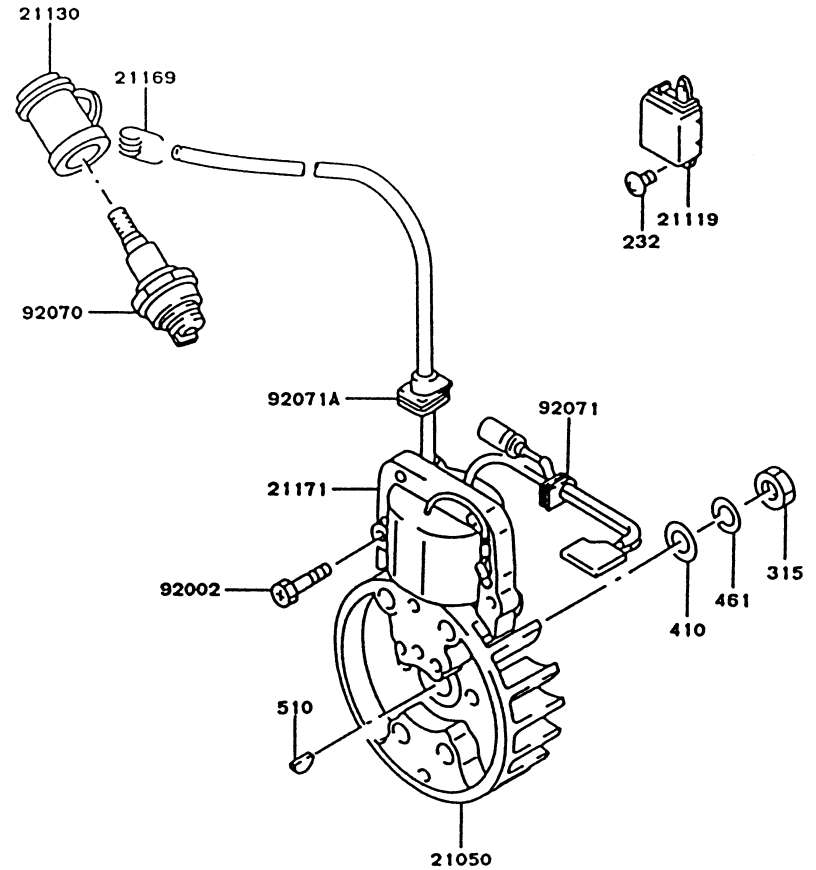

## CYLINDER/CRANKCASE

REF NO	PART NO	DESCRIPTION	QTY	NOTES
11005	KT125801A	CYLINDER	1	
11009	KT125802	GASKET	1	
172	172G0514	STUD 5X14	4	
214	214B0516	SCREW 5X16	4	
311	311B0500	NUT 5MM	4	
41086	TF22087	FLANGE	1	
461	461F0500	WASHER-SPRING 5MM	4	
49120	TF22158	CRANKCASE-COMP	1	
551	KT125808	PIN-DOWEL	1	
92009	TD24030	SCREW 5X30	4	
92043	TF22006	PIN	1	
92045	KT12036	BEARING (6001V3)	2	
92049	TA22025	SEAL-OIL	2	

## ELECTRICAL EQUIPMENT

REF NO	PART NO	DESCRIPTION	QTY	NOTES
21050	TF22029	FLYWHEEL	1	
21119	KT12M011B	IGNITER-FLAT TERMINAL	1	
21130/21169	KT12048	PLUG CAP ASSY	1	
21171	TF22089	COIL-IGNITION	1	
232	232B0406A	SCREW 4X6	1	
27010	TF22090	SWITCH	1	
315	315B0800	NUT 8MM	1	
410	410B0800	WASHER 8MM	1	
461	461F0800	WASHER-SPRING 8MM	1	
510	KT12025	KEY	1	
92002	TF22071	BOLT	2	
92070	BM6A	SPARK PLUG-NGK	1	
92071	TD33089	GROMMET	1	
92071A	TF22068	GROMMET	1	