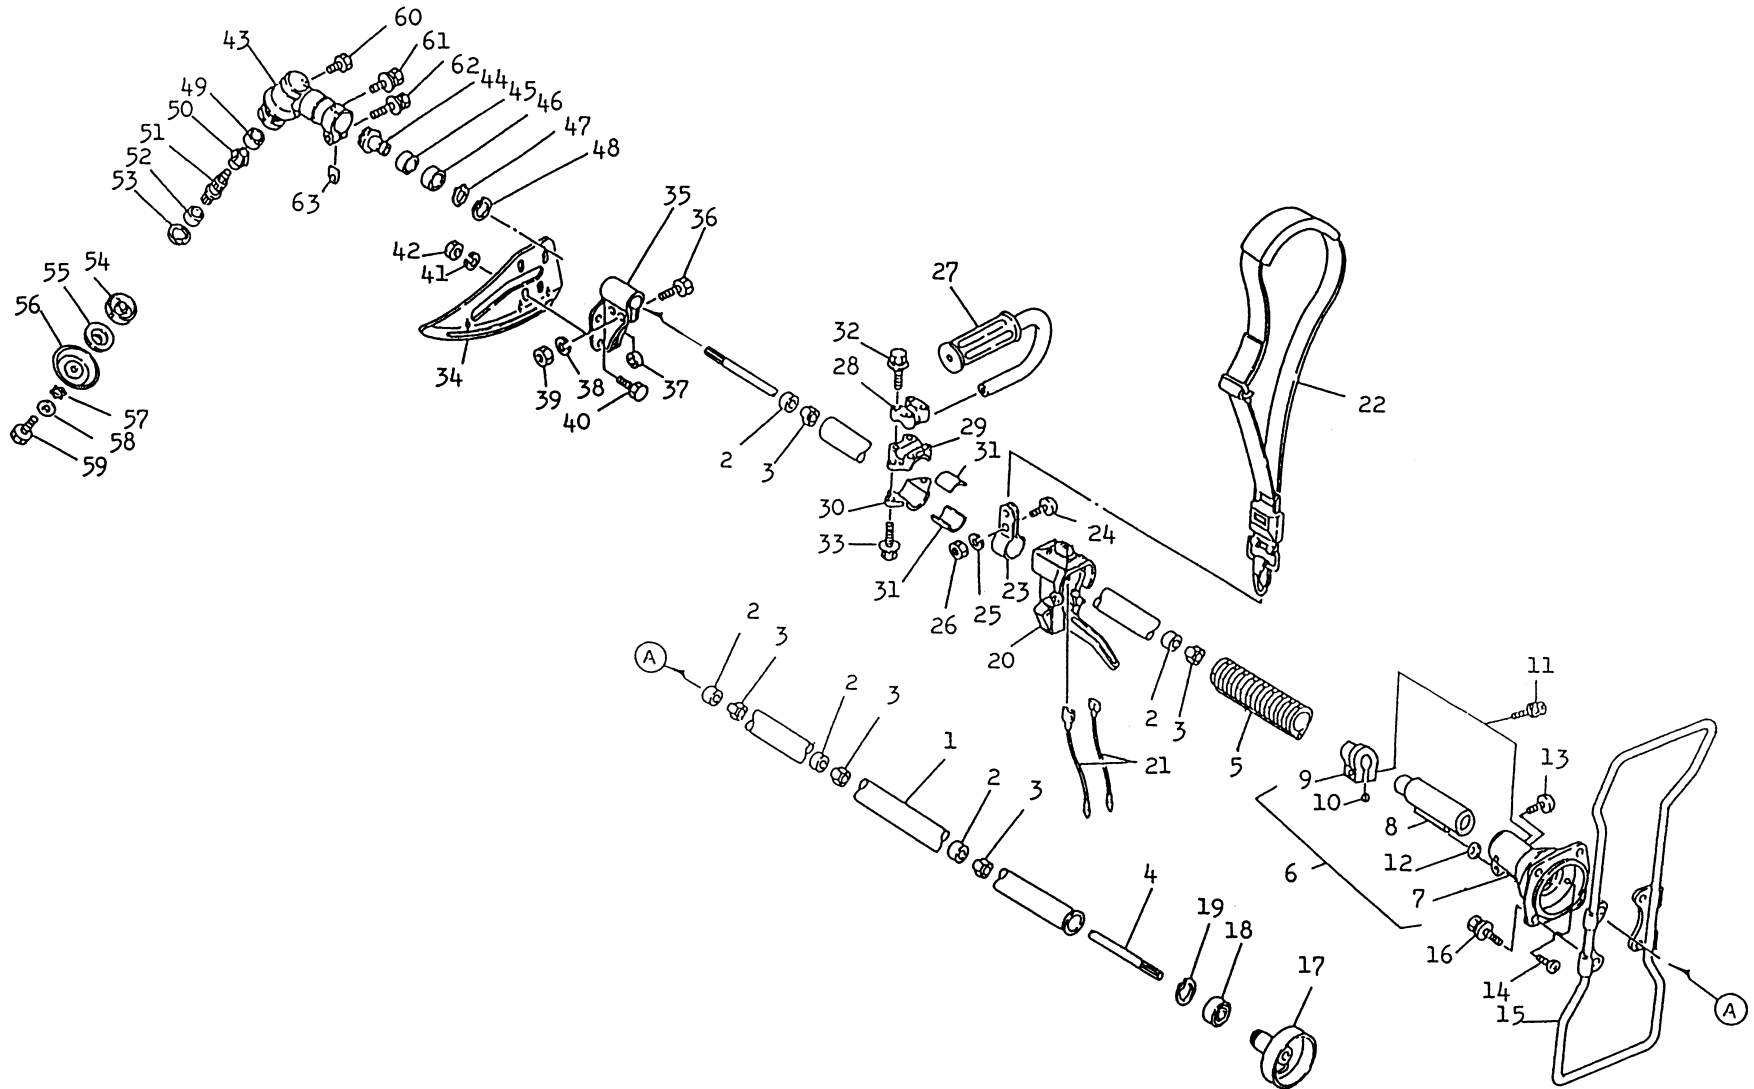

## THROTTLE LEVER

REF NO	PART NO	DESCRIPTION	QTY	NOTES
	PW24015A	THROTTLE LEVER ASSY	1	
01A	PW24015-01A	BODY-UPPER	1	
01B	PW24015-01B	BODY-LOWER	1	
02	PW24015-02	SWITCH	1	
03	PW24015-03	COVER	1	
04	PW24015-04	SPRING	1	
05	PW24015-05	SCREW	1	
06	PW24015-06	PLATE-GROUND R	1	
07	PW24015-07	PLATE-GROUND L	1	
08	PW24015-05	SCREW	2	
09	PW24015-09	LEVER	1	
10	PW24015-10	SHAFT	1	
11	PW24015-11	SPRING	1	
12	PW24015-12	STOPPER	1	
13	PW24015-13	SPRING-RETURN	1	
14	PW24015-14	E-RING	1	
15A	220B0520	SCREW 5X20	2	
16A	311B0500	NUT 5MM	2	

## BODY

## BODY

REF NO	PART NO	DESCRIPTION	QTY	NOTES
34	PW23062-02	COVER-GUARD	1	
34-42	PW23062	SAFETY GUARD ASSY	1	
35	PW23062-01	HOLDER-GUARD	1	
36	B06X25	BOLT 6X25	2	
37	PW23062-04	COLLAR-GUARD	2	
38	SW006	WASHER-SPRING 6MM	2	
39	HN006	NUT 6MM	2	
40	B06X12	BOLT 6X12	4	
41	SW006	WASHER-SPRING 6MM	4	
42	HN006	NUT 6MM	4	
43	PW25043	CASE-GEAR	1	
43-53	PW25042	GEAR CASE ASSY	1	
44	PW24039	PINION	1	
45	PW24040	BEARING (6900)	1	
46	PW25046	BEARING (6900Z)	1	
47	PW24043	RING-SNAP #10	1	
48	PW25048	RING-SNAP #22	1	
49	PW24044	BEARING (608)	1	
50	PW24045	GEAR	1	
51	PW25051	SHAFT	1	
52	PW25052	BEARING (6001DU)	1	
53	P35008	RING-SNAP #28	1	
54	PW25054	FIXER-BLADE UPPER	1	
55	PW25055	FIXER-BLADE LOWER	1	
56	PW25056	BOWL	1	
57	PW23057	WASHER-TOOTHED 8MM	1	
58	410B0800	WASHER 8MM	1	
59	PW24056	BOLT	1	
60	PW25060	BOLT 8X8	1	
61	S05X10W	SCREW W/WASHER 5X10	1	
62	187B0630	BOLT 6X30	1	
63	PW25063	WASHER	1	