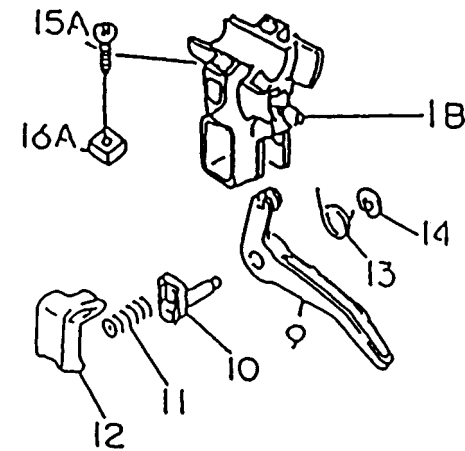

## PTO EQUIPMENT

REF NO	PART NO	DESCRIPTION	QTY	NOTES
13081	TF22100	CLUTCH ASSY	1	
214	214B0612	SCREW 6X12	1	
461	461F0600	WASHER-SPRING 6MM	1	
49049	TG25047	SHOE-CLUTCH	2	
49058	KT125856-6	HOLDER-CLUTCH	1	
92022	KT125856-5	WASHER-LOWER B	1	
92022A	TF22101	WASHER	2	
92043	TD18056	PIN-CLUTCH	2	
92144	TD18058	SPRING-CLUTCH	1	

## STARTER

REF NO	PART NO	DESCRIPTION	QTY	NOTES
13070	TF22080-10	GUIDE	1	
13165	KT12R03A	PAWL	1	
14020	TD33032-02	RETAINER	1	
32099	TF22080-11	CASE-RECOIL	1	
46075	KT12R09A	HANDLE	1	
49088	TF22080	RECOIL ASSY	1	
59101	KT12R06A	REEL	1	
59106	TF22080-08	ROPE 3.5X890	1	
92009	TE56068-01	SCREW-SPECIAL	1	
92009A	TF22081	SCREW	4	
92081	KT12R05A	SPRING-RETURN	1	
92081A	KT12R04A	SPRING	1	
92144	TF22080-07	SPRING-RECOIL	1	

## THROTTLE LEVER

REF NO	PART NO	DESCRIPTION	QTY	NOTES
	PW24015A	THROTTLE LEVER ASSY	1	
01A	PW24015-01A	BODY-UPPER	1	
01B	PW24015-01B	BODY-LOWER	1	
02	PW24015-02	SWITCH	1	
03	PW24015-03	COVER	1	
04	PW24015-04	SPRING	1	
05	PW24015-05	SCREW	1	
06	PW24015-06	PLATE-GROUND R	1	
07	PW24015-07	PLATE-GROUND L	1	
08	PW24015-05	SCREW	2	
09	PW24015-09	LEVER	1	
10	PW24015-10	SHAFT	1	
11	PW24015-11	SPRING	1	
12	PW24015-12	STOPPER	1	
13	PW24015-13	SPRING-RETURN	1	
14	PW24015-14	E-RING	1	
15A	220B0520	SCREW 5X20	2	
16A	311B0500	NUT 5MM	2	