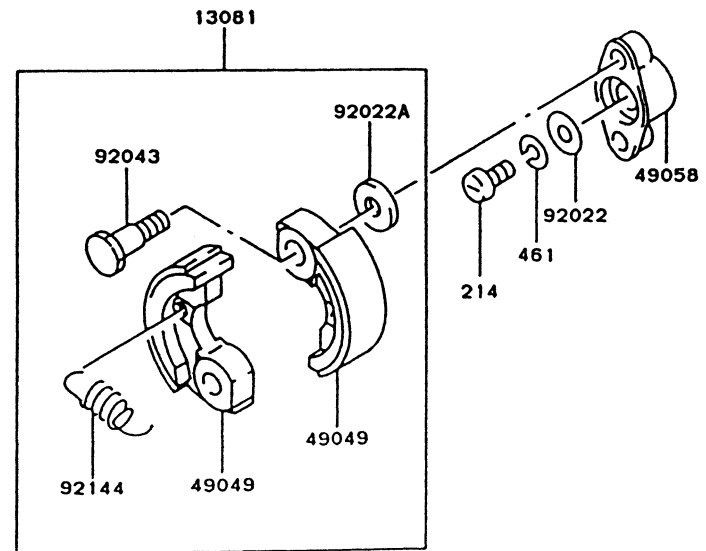

PTO EQUIPMENT

REF NO	PART NO	DESCRIPTION	QTY	NOTES
13081	TF22100	CLUTCH ASSY	1	
214	214B0612	SCREW 6X12	1	
461	461F0600	WASHER-SPRING 6MM	1	
49049	TG25047	SHOE-CLUTCH	2	
49058	KT125856-6	HOLDER-CLUTCH	1	
92022	KT125856-5	WASHER-LOWER B	1	
92022A	TF22101	WASHER	2	
92043	TD18056	PIN-CLUTCH	2	
92144	TD18058	SPRING-CLUTCH	1