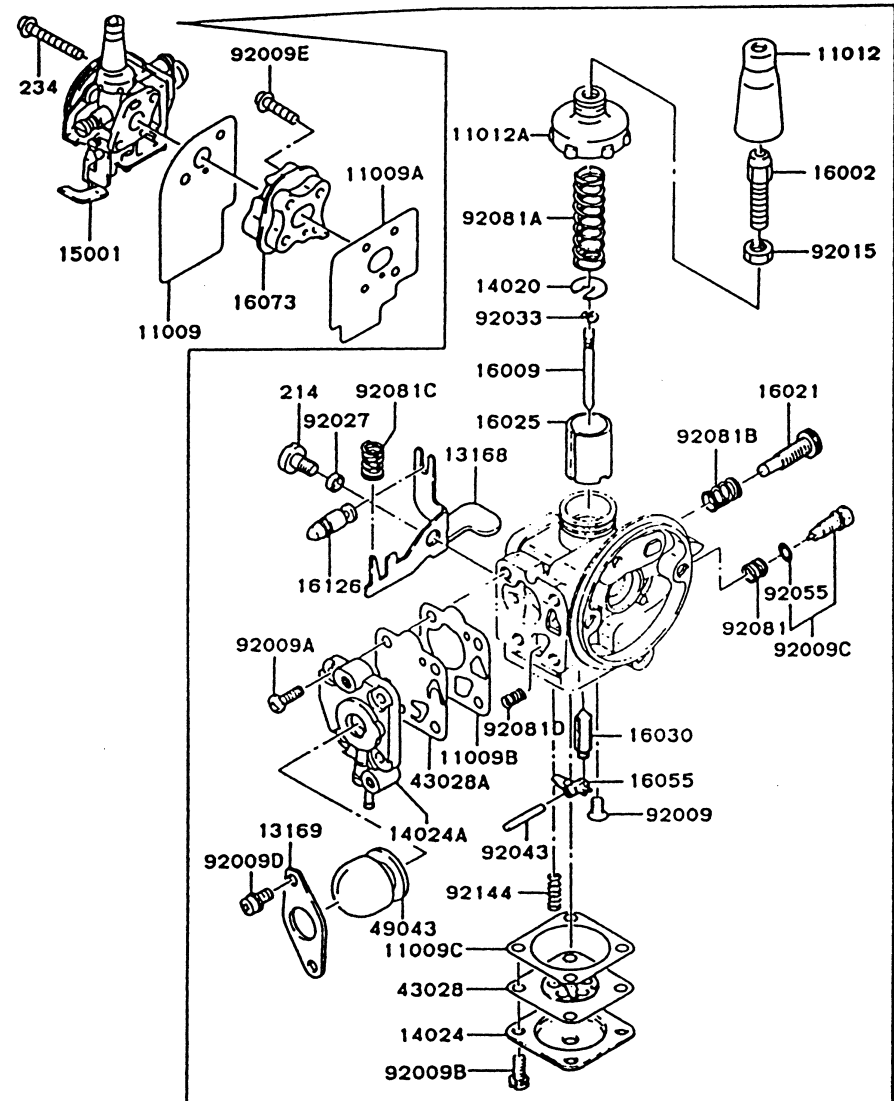

## **KPW2523X LINE TRIMMER/WEEDER**

## CARBURETOR

REF NO	PART NO	DESCRIPTION	QTY	NOTES
11009	TF22092-01	GASKET	1	
11009A	TF22032-02	GASKET	1	
11009B	TD24035-18	GASKET	1	
11009C	TD33052-11	GASKET	1	
11012	TF22085-02	CAP	1	
11012A	TD18033-04	CAP	1	
13168	TD33052-29	LEVER-TICKLER	1	
13169	TE56034-28	PLATE	1	
14020	KT12C07	RETAINER-SPRING	1	
14024	TF22092-07	COVER-DIAPHRAGM	1	
14024A	TF22092-04	COVER-PUMP	1	
15001	TF22092	CARBURETOR ASSY	1	
16002	KT12C01	ADJUSTER-CABLE	1	
16009	TF22092-05	NEEDLE-JET #120	1	
16021	KT17043-15	SCREW-SLOW ADJUST	1	
16025	TA22031-08	VALVE-THROTTLE	1	
16030	TG25117	VALVE-FLOAT	1	
16055	TD24035-16	LEVER	1	
16073	TF22092-06	INSULATOR	1	
16126	KT12C31	VALVE-BREATHER	1	
214	214B0408	SCREW 4X8	1	
234	234B0545	SCREW 5X45	2	
43028	TF22085-11	DIAPHRAGM	1	
43028A	TD33052-19	DIAPHRAGM-PUMP	1	
49043	TE56034-29	CAP	1	
92009	TD33052-15	SCREW	1	
92009A	TD33052-22	SCREW 3X10	4	
92009B	TD33052-21	SCREW 3X8	4	
92009C	TD18033-10	SCREW-ADJUST	1	
92009D	TE56034-27	SCREW	2	
92009E	TF22037	SCREW 5X25	2	
92015	KT12C39	NUT-CHOKE	1	
92027	TD33052-30	COLLAR	1	
92033	KT12C08	E-RING	1	
92043	TD33052-14	PIN-FLOAT	1	
92055	TD33052-08	O-RING	1	
92081	TD33052-09	SPRING	1	
92081A	KT17043-13	SPRING-THROTTLE	1	
92081B	KT12C12	SPRING	1	
92081C	TD18033-31	SPRING-TICKLER	1	
92081D	TA22031-29	SPRING	1	
92144	TF22085-15	SPRING	1	