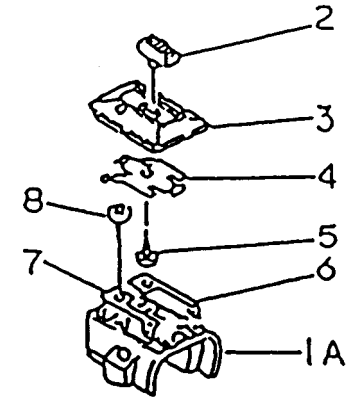

KPW2523X

TF022D-AS00

THROTTLE LEVER

REF NO	PART NO	DESCRIPTION	QTY	NOTES
	PW24015A	THROTTLE LEVER ASSY	1	
01A	PW24015-01A	BODY-UPPER	1	
01B	PW24015-01B	BODY-LOWER	1	
02	PW24015-02	SWITCH	1	
03	PW24015-03	COVER	1	
04	PW24015-04	SPRING	1	
05	PW24015-05	SCREW	1	
06	PW24015-06	PLATE-GROUND R	1	
07	PW24015-07	PLATE-GROUND L	1	
08	PW24015-05	SCREW	2	
09	PW24015-09	LEVER	1	
10	PW24015-10	SHAFT	1	
11	PW24015-11	SPRING	1	
12	PW24015-12	STOPPER	1	
13	PW24015-13	SPRING-RETURN	1	
14	PW24015-14	E-RING	1	
15A	220B0520	SCREW 5X20	2	
16A	311B0500	NUT 5MM	2