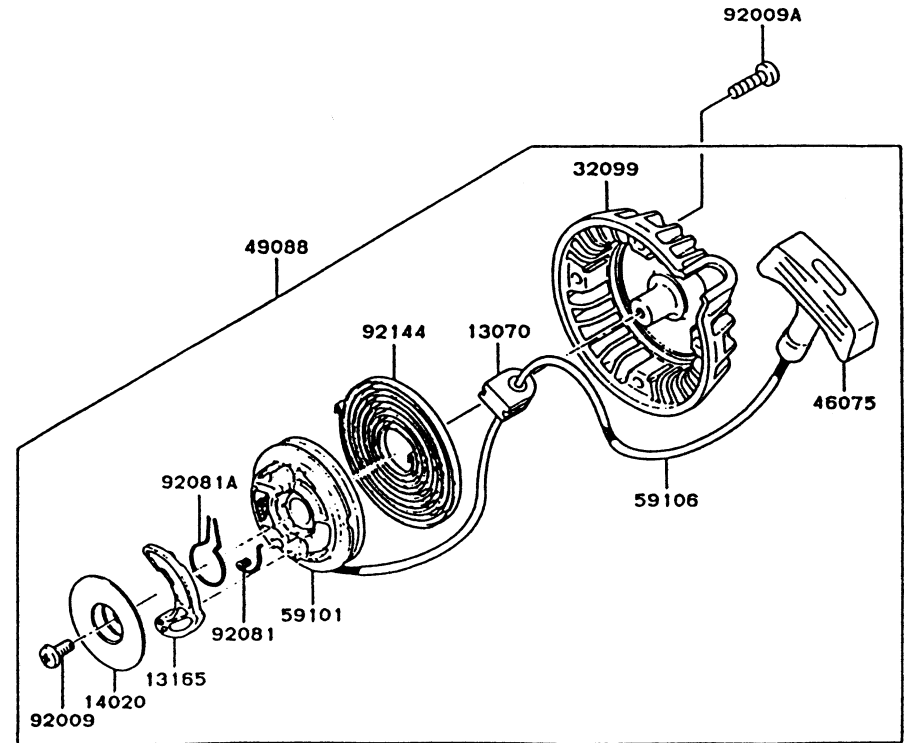

KPW2523X

TF022D-AS00

STARTER

REF NO	PART NO	DESCRIPTION	QTY	NOTES
13070	TF22080-10	GUIDE	1	
13165	KT12R03A	PAWL	1	
14020	TD33032-02	RETAINER	1	
32099	TF22080-11	CASE-RECOIL	1	
46075	KT12R09A	HANDLE	1	
49088	TF22080	RECOIL ASSY	1	
59101	KT12R06A	REEL	1	
59106	TF22080-08	ROPE 3.5X890	1	
92009	TE56068-01	SCREW-SPECIAL	1	
92009A	TF22081	SCREW	4	
92081	KT12R05A	SPRING-RETURN	1	
92081A	KT12R04A	SPRING	1	
92144	TF22080-07	SPRING-RECOIL	1