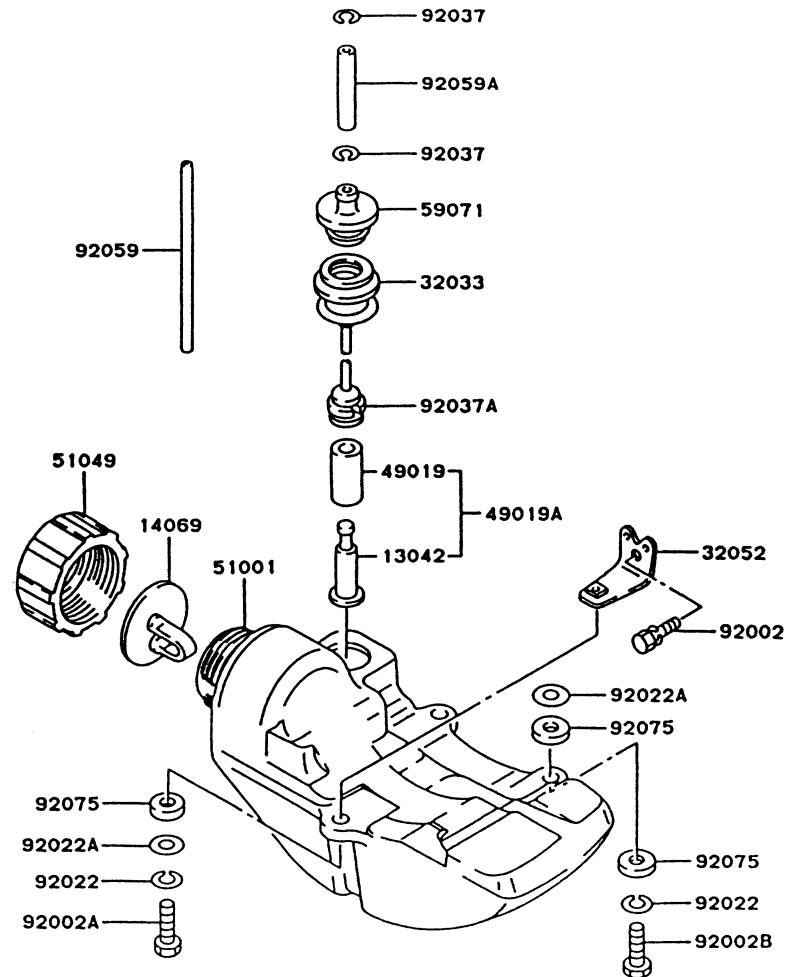

KPW2523X

TF022D-AS00

FUEL TANK/FUEL VALVE

REF NO	PART NO	DESCRIPTION	QTY	NOTES
13042	KT125830	WEIGHT	1	
14069	KT125819	BREATHER	1	
32033	TF22048	PIPE-STRAINER	1	
32052	TF22063	BRACKET-TANK	1	
49019	KT125829	FILTER-FUEL	1	
49019A	KT125828	STRAINER ASSY	1	
51001	TF22097	TANK-FUEL	1	
51049	TD33067	CAP-TANK	1	
59071	TF22098	JOINT	1	
92002	TF22064	BOLT	1	
92002A	TF22042	BOLT	1	
92002B	TF22043	BOLT	2	
92022	TF22044	WASHER	3	
92022A	TF22045	WASHER	3	
92037	TE56047	CLIP	2	
92037A	TF22040	CLAMP	1	
92059	TD33075	TUBE	1	
92059A	TF22099	TUBE	1	
92075	TF22046	DAMPER	5