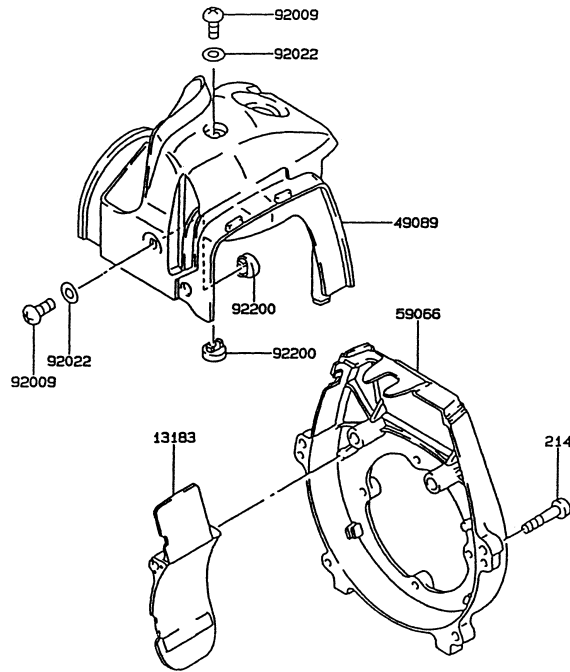

KPW2523X

TF022D-AS00

COOLING EQUIPMENT

REF NO	PART NO	DESCRIPTION	QTY	NOTES
13183	TF22084	PLATE	1	
214	214B0416	SCREW 4X16	4	
49089	TF22083	SHROUD-ENGINE	1	
59066	TF22023	HOUSING-FAN	1	
92009	TF22017	SCREW	2	
92022	TF22025	WASHER	2	
92200	TF22026	WASHER	2