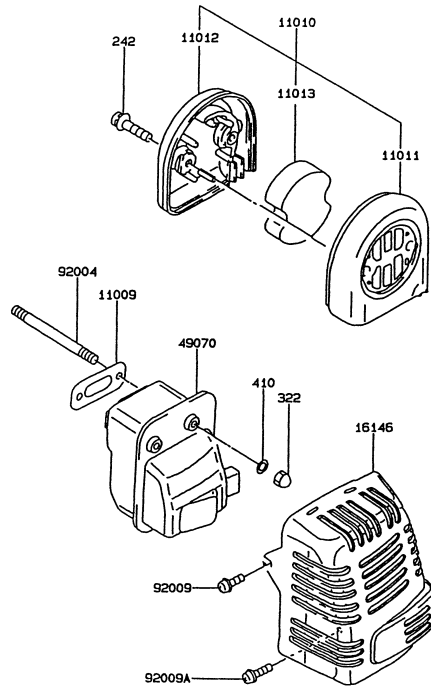

KPW2523X

TF022D-AS00

AIR FILTER/MUFFLER

REF NO	PART NO	DESCRIPTION	QTY	NOTES
11009	TF22012	GASKET-MUFFLER	1	
11010	TF22093	AIR CLEANER ASSY	1	
11011	TF22019	CASE-AIR CLEANER	1	
11012	TF22020	CAP-AIR CLEANER	1	
11013	TD33006	ELEMENT-AIR CLEANER	1	
16146	TF22094	COVER-MUFFLER	1	
242	242B0428	SCREW 4X28	2	
322	322B0500	NUT 5MM	2	
410	410B0500	WASHER 5MM	2	
49070	TF22095	MUFFLER	1	
92004	TF22096	STUD	2	
92009	TF22016	SCREW	1	
92009A	TF22017	SCREW	1