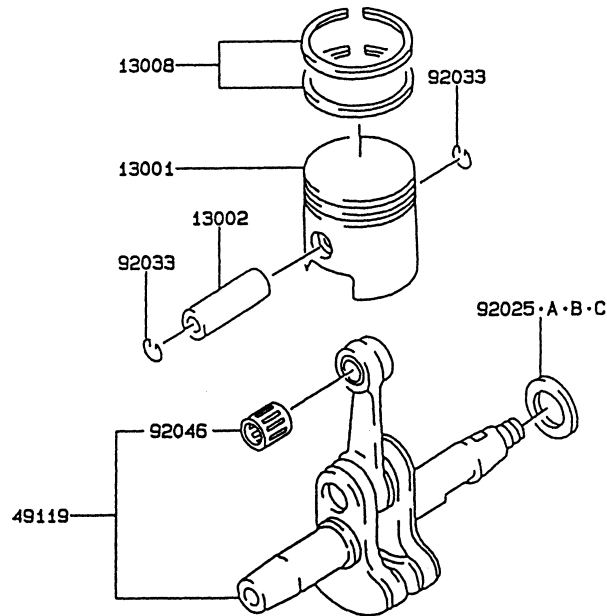

KPW2523X

TF022D-AS00

PISTON/CRANKSHAFT

REF NO	PART NO	DESCRIPTION	QTY	NOTES
13001	KT12018	PISTON	1	
13002	KT12020	PIN-PISTON	1	
13008	KT12019	PISTON RING SET	1	
49119	KT12055	CRANKSHAFT ASSY	1	
92025	KT12024	SHIM A/B/C/D	1	
92033	TH23056	RING-SNAP	2	
92046	KT12056A	BEARING-NEEDLE	1