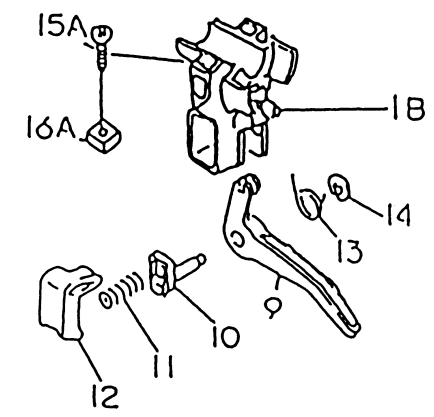

KPW2523

TF022D-AF71

THROTTLE LEVER

REF NO	PART NO	DESCRIPTION	QTY	NOTES
	PW24015A	THROTTLE LEVER ASSY	1	
01A	PW24015-01A	BODY-UPPER	1	
01B	PW24015-01B	BODY-LOWER	1	
02	PW24015-02	SWITCH	1	
03	PW24015-03	COVER	1	
04	PW24015-04	SPRING	1	
05	PW24015-05	SCREW	1	
06	PW24015-06	PLATE-GROUND R	1	
07	PW24015-07	PLATE-GROUND L	1	
08	PW24015-05	SCREW	2	
09	PW24015-09	LEVER	1	
10	PW24015-10	SHAFT	1	
11	PW24015-11	SPRING	1	
12	PW24015-12	STOPPER	1	
13	PW24015-13	SPRING-RETURN	1	
14	PW24015-14	E-RING	1	
15A	220B0520	SCREW 5X20	2	
16A	311B0500	NUT 5MM	2