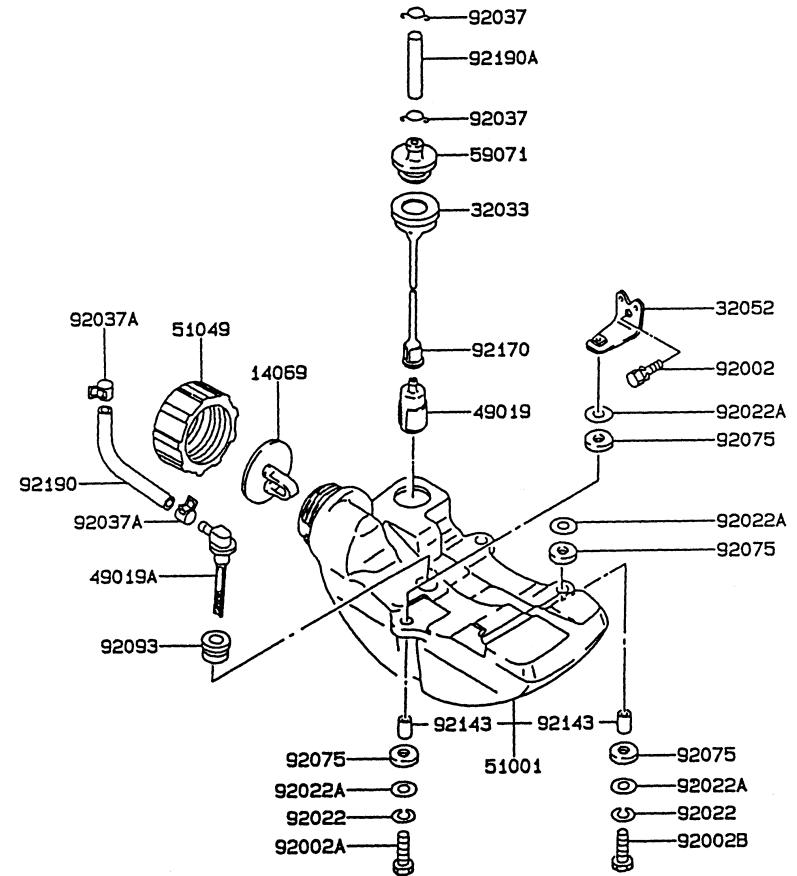

ELECTRICAL EQUIPMENT

REF NO	PART NO	DESCRIPTION	QTY	NOTES
21050	TF22029	FLYWHEEL	1	
21119	KT12M011B	IGNITER-FLAT TERMINAL	1	
21130/21169	KT12048	PLUG CAP ASSY	1	
21171	TF22066	COIL-IGNITION	1	
233	233B0408	SCREW 4X8	1	
26011	TD18089	WIRE-LEAD	1	
26011A	TF22103	WIRE-LEAD	2	
315	315B0800	NUT 8MM	1	
410	410B0800	WASHER 8MM	1	
461	461F0800	WASHER-SPRING 8MM	1	
510	KT12025	KEY	1	
92002	TF22071	BOLT	1	
92070	BM6A	SPARK PLUG-NGK	1	
92071	TD33090	GROMMET	1	
92071A	TF22068	GROMMET	1	
92071B	TF22070	GROMMET	1	

PISTON/CRANKSHAFT

REF NO	PART NO	DESCRIPTION	QTY	NOTES
13001	KT12018	PISTON	1	
13002	KT12020	PIN-PISTON	1	
13008	KT12019	PISTON RING SET	1	
49119	KT12055	CRANKSHAFT ASSY	1	
92025	KT12024	SHIM A/B/C/D	1	
92033	TH23056	RING-SNAP	2	
92046	KT12056A	BEARING-NEEDLE	1	

PTO EQUIPMENT

REF NO	PART NO	DESCRIPTION	QTY	NOTES
13081	TF22100	CLUTCH ASSY	1	
232	232B0612	SCREW 6X12	1	
49049	TG25047	SHOE-CLUTCH	2	
49058	KT125856-6	HOLDER-CLUTCH	1	
92022	KT125856-5	WASHER-LOWER B	1	
92022A	TF22101	WASHER	2	
92043	TD18056	PIN-CLUTCH	2	
92144	TD18058	SPRING-CLUTCH	1	

BODY

REF NO	PART NO	DESCRIPTION	QTY	NOTES
34	PW23062-02	COVER-GUARD	1	
34-42	PW23062	SAFETY GUARD ASSY	1	
35	PW23062-01	HOLDER-GUARD	1	
36	B06X25	BOLT 6X25	2	
37	PW23062-04	COLLAR-GUARD	2	
38	SW006	WASHER-SPRING 6MM	2	
39	HN006	NUT 6MM	2	
40	B06X12	BOLT 6X12	4	
41	SW006	WASHER-SPRING 6MM	4	
42	HN006	NUT 6MM	4	
43	PW25043	CASE-GEAR	1	
43-53	PW25042	GEAR CASE ASSY	1	
44	PW24039	PINION	1	
45	PW24040	BEARING (6900)	1	
46	PW25046	BEARING (6900Z)	1	
47	PW24043	RING-SNAP #10	1	
48	PW25048	RING-SNAP #22	1	
49	PW24044	BEARING (608)	1	
50	PW24045	GEAR	1	
51	PW25051	SHAFT	1	
52	PW25052	BEARING (6001DU)	1	
53	P35008	RING-SNAP #28	1	
54	PW25054	FIXER-BLADE UPPER	1	
55	PW25055	FIXER-BLADE LOWER	1	
56	PW25056	BOWL	1	
57	PW23057	WASHER-TOOTHED 8MM	1	
58	410B0800	WASHER 8MM	1	
59	PW24056	BOLT	1	
60	PW25060	BOLT 8X8	1	
61	S05X10W	SCREW W/WASHER 5X10	1	
62	187B0630	BOLT 6X30	1	
63	PW25063	WASHER	1	