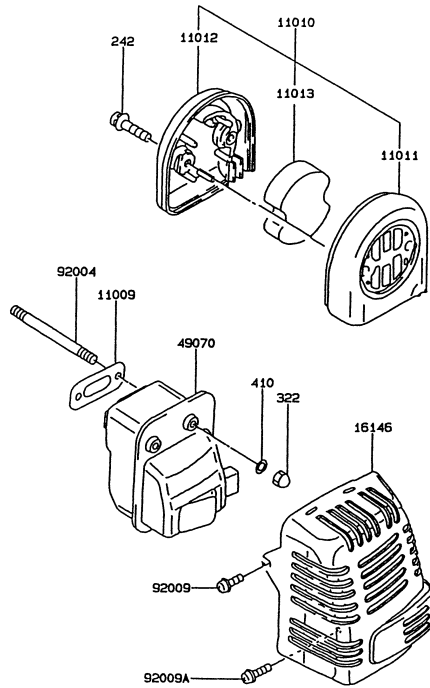

KPW2523

TF022D-AF71

AIR FILTER/MUFFLER

REF NO	PART NO	DESCRIPTION	QTY	NOTES
11009	TF22012	GASKET-MUFFLER	1	
11010	TF22093	AIR CLEANER ASSY	1	
11011	TF22019	CASE-AIR CLEANER	1	
11012	TF22020	CAP-AIR CLEANER	1	
11013	TD33006	ELEMENT-AIR CLEANER	1	
16146	TF22094	COVER-MUFFLER	1	
242	242B0428	SCREW 4X28	2	
322	322B0500	NUT 5MM	2	
410	410B0500	WASHER 5MM	2	
49070	TF22095	MUFFLER	1	
92004	TF22096	STUD	2	
92009	TF22016	SCREW	1	
92009A	TF22017	SCREW	1