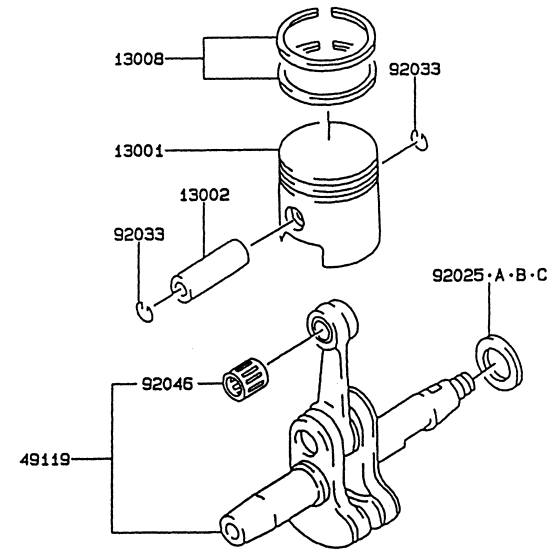

CARBURETOR (COVER ASSY)

REF NO	PART NO	DESCRIPTION	QTY	NOTES
11009B	TF22085-17	GASKET	2	
11009C	TF22085-01	GASKET	1	NOT PART OF ASSY
13183	TF22085-18	PLATE	1	
13183A	TF22085-23	DIAPHRAGM	1	
14024	TF22085-20	COVER	1	
14024A	TF22085-21	COVER	1	
16146	TF22085-10	COVER ASSY	1	
39108	TF22085-22	RETAINER-SPRING	1	
43028	TF22085-11	DIAPHRAGM	1	NOT PART OF ASSY
43028B	TF22085-19	PLATE	1	
49043	TG25119	PUMP-PRIMING	1	
92009C	TF22085-24	SCREW-ADJUST	1	
92081C	TA22031-29	SPRING	1	
92144B	TF22085-25	SPRING	1	

CONTROL EQUIPMENT

REF NO	PART NO	DESCRIPTION	QTY	NOTES
	KT125852P-PW	LEVER-THROTTLE (PLASTIC)	1	
54012	TG28008	CABLE-THROTTLE	1	

COOLING EQUIPMENT

REF NO	PART NO	DESCRIPTION	QTY	NOTES
13183	TF22084	PLATE	1	
214	214B0416	SCREW 4X16	4	
49089	TF22083	SHROUD-ENGINE	1	
59066	TF22023	HOUSING-FAN	1	
92009	TF22017	SCREW	2	
92022	TF22025	WASHER	2	
92200	TF22026	WASHER	2	

CYLINDER/CRANKCASE

REF NO	PART NO	DESCRIPTION	QTY	NOTES
11005	KT125801A	CYLINDER	1	
11009	KT125802	GASKET	1	
172	172G0514	STUD 5X14	4	
214	214B0516	SCREW 5X16	4	
311	311B0500	NUT 5MM	4	
41086	TF22087	FLANGE	1	
461	461F0500	WASHER-SPRING 5MM	4	
49120	TF22158	CRANKCASE-COMP	1	
551	KT125808	PIN-DOWEL	1	
92009	TD24030	SCREW 5X30	4	
92043	TF22006	PIN	1	
92045	KT12036	BEARING (6001V3)	2	
92049	TA22025	SEAL-OIL	2	

ELECTRICAL EQUIPMENT

REF NO	PART NO	DESCRIPTION	QTY	NOTES
21050	TF22029	FLYWHEEL	1	
21119	KT12M011B	IGNITER-FLAT TERMINAL	1	
21130/21169	KT12048	PLUG CAP ASSY	1	
21171	TF22066	COIL-IGNITION	1	
233	233B0408	SCREW 4X8	1	
26011	TD18089	WIRE-LEAD	1	
26011A	TF22103	WIRE-LEAD	2	
315	315B0800	NUT 8MM	1	
410	410B0800	WASHER 8MM	1	
461	461F0800	WASHER-SPRING 8MM	1	
510	KT12025	KEY	1	
92002	TF22071	BOLT	1	
92070	BM6A	SPARK PLUG-NGK	1	
92071	TD33090	GROMMET	1	
92071A	TF22068	GROMMET	1	
92071B	TF22070	GROMMET	1	