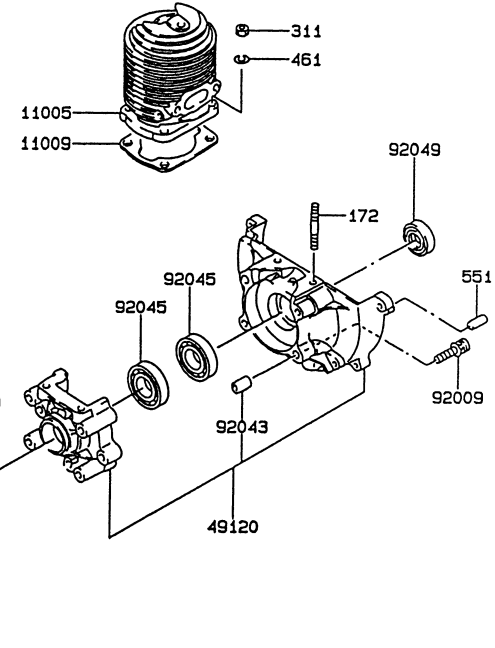

CARBURETOR (COVER ASSY)

REF NO	PART NO	DESCRIPTION	QTY	NOTES
11009B	TF22085-17	GASKET	2	
11009C	TF22085-01	GASKET	1	NOT PART OF ASSY
13183	TF22085-18	PLATE	1	
13183A	TF22085-23	DIAPHRAGM	1	
14024	TF22085-20	COVER	1	
14024A	TF22085-21	COVER	1	
16146	TF22085-10	COVER ASSY	1	
39108	TF22085-22	RETAINER-SPRING	1	
43028	TF22085-11	DIAPHRAGM	1	NOT PART OF ASSY
43028B	TF22085-19	PLATE	1	
49043	TG25119	PUMP-PRIMING	1	
92009C	TF22085-24	SCREW-ADJUST	1	
92081C	TA22031-29	SPRING	1	
92144B	TF22085-25	SPRING	1	

CONTROL EQUIPMENT

REF NO	PART NO	DESCRIPTION	QTY	NOTES
	KT125852P-PW	LEVER-THROTTLE (PLASTIC)	1	
54012	TG28008	CABLE-THROTTLE	1	

COOLING EQUIPMENT

REF NO	PART NO	DESCRIPTION	QTY	NOTES
13183	TF22084	PLATE	1	
214	214B0416	SCREW 4X16	4	
49089	TF22083	SHROUD-ENGINE	1	
59066	TF22023	HOUSING-FAN	1	
92009	TF22017	SCREW	2	
92022	TF22025	WASHER	2	
92200	TF22026	WASHER	2	

CYLINDER/CRANKCASE

REF NO	PART NO	DESCRIPTION	QTY	NOTES
11005	KT125801A	CYLINDER	1	
11009	KT125802	GASKET	1	
172	172G0514	STUD 5X14	4	
214	214B0516	SCREW 5X16	4	
311	311B0500	NUT 5MM	4	
41086	TF22087	FLANGE	1	
461	461F0500	WASHER-SPRING 5MM	4	
49120	TF22158	CRANKCASE-COMP	1	
551	KT125808	PIN-DOWEL	1	
92009	TD24030	SCREW 5X30	4	
92043	TF22006	PIN	1	
92045	KT12036	BEARING (6001V3)	2	
92049	TA22025	SEAL-OIL	2	