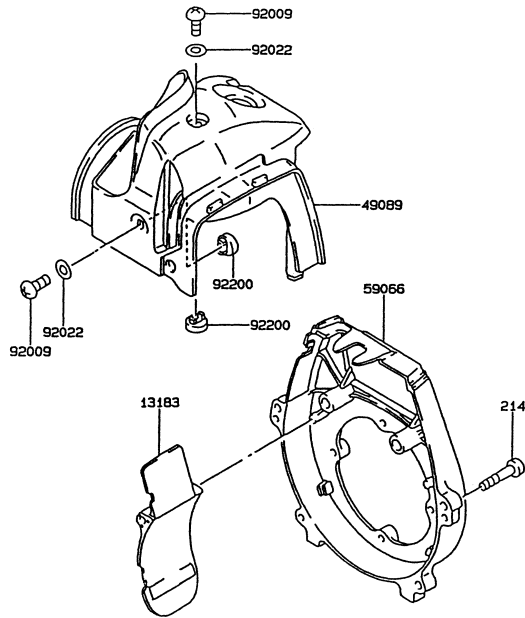

CARBURETOR (COVER ASSY)

REF NO	PART NO	DESCRIPTION	QTY	NOTES
11009B	TF22085-17	GASKET	2	
11009C	TF22085-01	GASKET	1	NOT PART OF ASSY
13183	TF22085-18	PLATE	1	
13183A	TF22085-23	DIAPHRAGM	1	
14024	TF22085-20	COVER	1	
14024A	TF22085-21	COVER	1	
16146	TF22085-10	COVER ASSY	1	
39108	TF22085-22	RETAINER-SPRING	1	
43028	TF22085-11	DIAPHRAGM	1	NOT PART OF ASSY
43028B	TF22085-19	PLATE	1	
49043	TG25119	PUMP-PRIMING	1	
92009C	TF22085-24	SCREW-ADJUST	1	
92081C	TA22031-29	SPRING	1	
92144B	TF22085-25	SPRING	1	

CONTROL EQUIPMENT

REF NO	PART NO	DESCRIPTION	QTY	NOTES
	KT125852P-PW	LEVER-THROTTLE (PLASTIC)	1	
54012	TG28008	CABLE-THROTTLE	1	

COOLING EQUIPMENT

REF NO	PART NO	DESCRIPTION	QTY	NOTES
13183	TF22084	PLATE	1	
214	214B0416	SCREW 4X16	4	
49089	TF22083	SHROUD-ENGINE	1	
59066	TF22023	HOUSING-FAN	1	
92009	TF22017	SCREW	2	
92022	TF22025	WASHER	2	
92200	TF22026	WASHER	2	

CYLINDER/CRANKCASE

REF NO	PART NO	DESCRIPTION	QTY	NOTES
11005	KT125801A	CYLINDER	1	
11009	KT125802	GASKET	1	
172	172G0514	STUD 5X14	4	
214	214B0516	SCREW 5X16	4	
311	311B0500	NUT 5MM	4	
41086	TF22087	FLANGE	1	
461	461F0500	WASHER-SPRING 5MM	4	
49120	TF22158	CRANKCASE-COMP	1	
551	KT125808	PIN-DOWEL	1	
92009	TD24030	SCREW 5X30	4	
92043	TF22006	PIN	1	
92045	KT12036	BEARING (6001V3)	2	
92049	TA22025	SEAL-OIL	2	