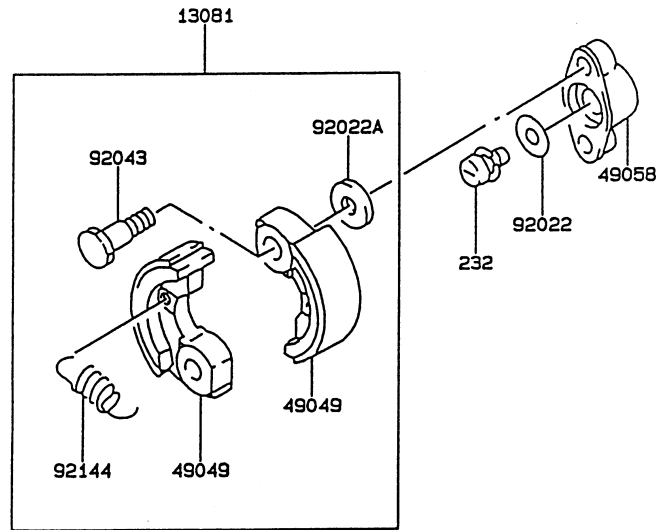

CYLINDER/CRANKCASE

REF NO	PART NO	DESCRIPTION	QTY	NOTES
11005	KT125801A	CYLINDER	1	
11009	KT125802	GASKET	1	
172	172G0514	STUD 5X14	4	
214	214B0516	SCREW 5X16	4	
311	311B0500	NUT 5MM	4	
41086	TF22087	FLANGE	1	
461	461F0500	WASHER-SPRING 5MM	4	
49120	TF22158	CRANKCASE-COMP	1	
551	KT125808	PIN-DOWEL	1	
92009	TD24030	SCREW 5X30	4	
92043	TF22006	PIN	1	
92045	KT12036	BEARING (6001V3)	2	
92049	TA22025	SEAL-OIL	2	

ELECTRICAL EQUIPMENT

REF NO	PART NO	DESCRIPTION	QTY	NOTES
21050	TF22029	FLYWHEEL	1	
21119	KT12M011B	IGNITER-FLAT TERMINAL	1	
21130/21169	KT12048	PLUG CAP ASSY	1	
21171	TF22066	COIL-IGNITION	1	
233	233B0408	SCREW 4X8	1	
26011	TD18089	WIRE-LEAD	1	
26011A	TF22103	WIRE-LEAD	2	
315	315B0800	NUT 8MM	1	
410	410B0800	WASHER 8MM	1	
461	461F0800	WASHER-SPRING 8MM	1	
510	KT12025	KEY	1	
92002	TF22071	BOLT	1	
92070	BM6A	SPARK PLUG-NGK	1	
92071	TD33090	GROMMET	1	
92071A	TF22068	GROMMET	1	
92071B	TF22070	GROMMET	1	

PISTON/CRANKSHAFT

REF NO	PART NO	DESCRIPTION	QTY	NOTES
13001	KT12018	PISTON	1	
13002	KT12020	PIN-PISTON	1	
13008	KT12019	PISTON RING SET	1	
49119	KT12055	CRANKSHAFT ASSY	1	
92025	KT12024	SHIM A/B/C/D	1	
92033	TH23056	RING-SNAP	2	
92046	KT12056A	BEARING-NEEDLE	1	

PTO EQUIPMENT

REF NO	PART NO	DESCRIPTION	QTY	NOTES
13081	TF22100	CLUTCH ASSY	1	
232	232B0612	SCREW 6X12	1	
49049	TG25047	SHOE-CLUTCH	2	
49058	KT125856-6	HOLDER-CLUTCH	1	
92022	KT125856-5	WASHER-LOWER B	1	
92022A	TF22101	WASHER	2	
92043	TD18056	PIN-CLUTCH	2	
92144	TD18058	SPRING-CLUTCH	1	