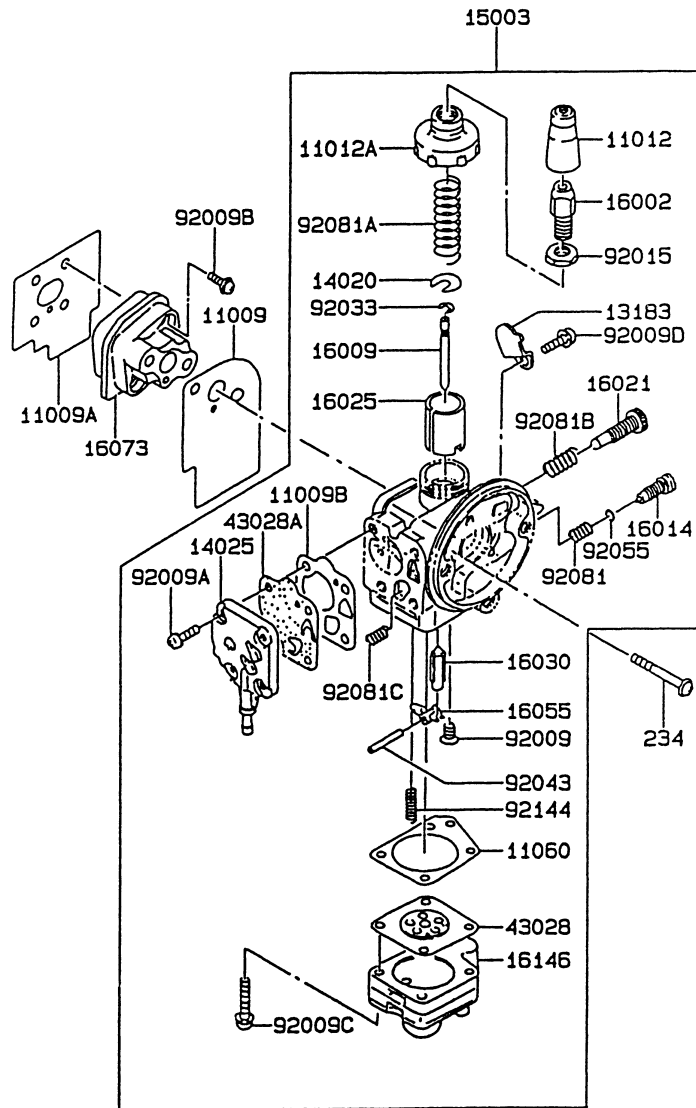

2051 Saturn Street
Monterey Park, CA 91755
323.728.7266
323.728.5304 Fax
<http://www.tmcpower.com>

PARTS CATALOG

KPW2523 LINE TRIMMER/WEEDER

ENGINE REFERENCE:

TF022D-AF71

KPW2523

CARBURETOR (TK)

TF022D-AF71

CARBURETOR (COVER ASSY)

KPW2523

TF022D-AF71

CARBURETOR

REF NO	PART NO	DESCRIPTION	QTY	NOTES
11009	TF22092-01	GASKET	1	
11009A	TF22032-02	GASKET	1	
11009B	TD24035-18	GASKET	1	
11012	TF22085-02	CAP	1	
11012A	TD18033-04	CAP	1	
11060	TF22085-01	GASKET	1	
13183	TF22085-04	PLATE	1	
14020	KT12C07	RETAINER-SPRING	1	
14025	TD33052-20	COVER-PUMP	1	
15003	TF22104	CARBURETOR ASSY	1	
16002	KT12C01	ADJUSTER-CABLE	1	
16009	TF22092-05	NEEDLE-JET #120	1	
16014	TF22085-06	SCREW-PILOT AIR	1	
16021	KT17043-15	SCREW-SLOW ADJUST	1	
16025	TA22031-08	VALVE-THROTTLE	1	
16030	TG25117	VALVE-FLOAT	1	
16055	TD24035-16	LEVER	1	
16073	TF22092-06	INSULATOR	1	
16146	TF22085-10	COVER ASSY	1	
234	234B0545	SCREW 5X45	2	
43028	TF22085-11	DIAPHRAGM	1	
43028A	TD33052-19	DIAPHRAGM-PUMP	1	
92009	TD33052-15	SCREW	1	
92009A	TD33052-22	SCREW 3X10	4	
92009B	TF22037	SCREW 5X25	2	
92009C	TF22085-12	SCREW	4	
92009D	TF22085-13	SCREW	1	
92015	KT12C39	NUT-CHOKE	1	
92033	KT12C08	E-RING	1	
92043	TD33052-14	PIN-FLOAT	1	
92055	TD33052-08	O-RING	1	
92081	TD33052-09	SPRING	1	
92081A	KT17043-13	SPRING-THROTTLE	1	
92081B	KT12C12	SPRING	1	
92081C	TA22031-29	SPRING	1	
92144	TF22085-15	SPRING	1	
CRK	TF22CRK	CARBURETOR KIT (TK)		

CARBURETOR (COVER ASSY)

REF NO	PART NO	DESCRIPTION	QTY	NOTES
11009B	TF22085-17	GASKET	2	
11009C	TF22085-01	GASKET	1	NOT PART OF ASSY
13183	TF22085-18	PLATE	1	
13183A	TF22085-23	DIAPHRAGM	1	
14024	TF22085-20	COVER	1	
14024A	TF22085-21	COVER	1	
16146	TF22085-10	COVER ASSY	1	
39108	TF22085-22	RETAINER-SPRING	1	
43028	TF22085-11	DIAPHRAGM	1	NOT PART OF ASSY
43028B	TF22085-19	PLATE	1	
49043	TG25119	PUMP-PRIMING	1	
92009C	TF22085-24	SCREW-ADJUST	1	
92081C	TA22031-29	SPRING	1	
92144B	TF22085-25	SPRING	1	