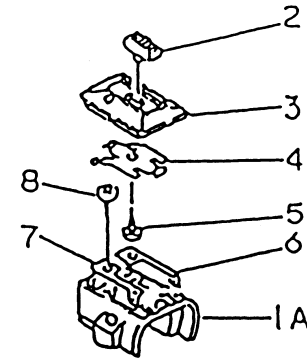

PTO EQUIPMENT

REF NO	PART NO	DESCRIPTION	QTY	NOTES
13081	TF22100	CLUTCH ASSY	1	
232	232B0612	SCREW 6X12	1	
49049	TG25047	SHOE-CLUTCH	2	
49058	KT125856-6	HOLDER-CLUTCH	1	
92022	KT125856-5	WASHER-LOWER B	1	
92022A	TF22101	WASHER	2	
92043	TD18056	PIN-CLUTCH	2	
92144	TD18058	SPRING-CLUTCH	1	

STARTER

REF NO	PART NO	DESCRIPTION	QTY	NOTES
13070	KT12R10	GUIDE-ROPE	1	
13165	KT12R03A	PAWL	1	
14020	TD33032-02	RETAINER	1	
32099	TF22080-11	CASE-RECOIL	1	
46075	KT12R09A	HANDLE	1	
49088	TF22108	RECOIL ASSY	1	
59101	KT12R06A	REEL	1	
59106	KT12R08A	ROPE	1	
92009	TE56068-01	SCREW-SPECIAL	1	
92009A	TF22081	SCREW	4	
92081	KT12R05A	SPRING-RETURN	1	
92081A	KT12R04A	SPRING	1	
92144	TF22080-07	SPRING-RECOIL	1	

KPW2523

TF022D-AF71

THROTTLE LEVER

REF NO	PART NO	DESCRIPTION	QTY	NOTES
	PW24015A	THROTTLE LEVER ASSY	1	
01A	PW24015-01A	BODY-UPPER	1	
01B	PW24015-01B	BODY-LOWER	1	
02	PW24015-02	SWITCH	1	
03	PW24015-03	COVER	1	
04	PW24015-04	SPRING	1	
05	PW24015-05	SCREW	1	
06	PW24015-06	PLATE-GROUND R	1	
07	PW24015-07	PLATE-GROUND L	1	
08	PW24015-05	SCREW	2	
09	PW24015-09	LEVER	1	
10	PW24015-10	SHAFT	1	
11	PW24015-11	SPRING	1	
12	PW24015-12	STOPPER	1	
13	PW24015-13	SPRING-RETURN	1	
14	PW24015-14	E-RING	1	
15A	220B0520	SCREW 5X20	2	
16A	311B0500	NUT 5MM	2	