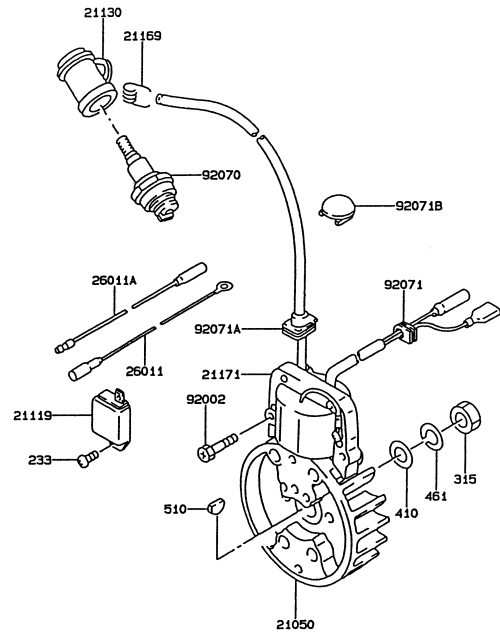

CONTROL EQUIPMENT

REF NO	PART NO	DESCRIPTION	QTY	NOTES
	KT125852P-PW	LEVER-THROTTLE (PLASTIC)	1	
54012	TG28008	CABLE-THROTTLE	1	

COOLING EQUIPMENT

REF NO	PART NO	DESCRIPTION	QTY	NOTES
13183	TF22084	PLATE	1	
214	214B0416	SCREW 4X16	4	
49089	TF22083	SHROUD-ENGINE	1	
59066	TF22023	HOUSING-FAN	1	
92009	TF22017	SCREW	2	
92022	TF22025	WASHER	2	
92200	TF22026	WASHER	2	

CYLINDER/CRANKCASE

REF NO	PART NO	DESCRIPTION	QTY	NOTES
11005	KT125801A	CYLINDER	1	
11009	KT125802	GASKET	1	
172	172G0514	STUD 5X14	4	
214	214B0516	SCREW 5X16	4	
311	311B0500	NUT 5MM	4	
41086	TF22087	FLANGE	1	
461	461F0500	WASHER-SPRING 5MM	4	
49120	TF22158	CRANKCASE-COMP	1	
551	KT125808	PIN-DOWEL	1	
92009	TD24030	SCREW 5X30	4	
92043	TF22006	PIN	1	
92045	KT12036	BEARING (6001V3)	2	
92049	TA22025	SEAL-OIL	2	

ELECTRICAL EQUIPMENT

REF NO	PART NO	DESCRIPTION	QTY	NOTES
21050	TF22029	FLYWHEEL	1	
21119	KT12M011B	IGNITER-FLAT TERMINAL	1	
21130/21169	KT12048	PLUG CAP ASSY	1	
21171	TF22066	COIL-IGNITION	1	
233	233B0408	SCREW 4X8	1	
26011	TD18089	WIRE-LEAD	1	
26011A	TF22103	WIRE-LEAD	2	
315	315B0800	NUT 8MM	1	
410	410B0800	WASHER 8MM	1	
461	461F0800	WASHER-SPRING 8MM	1	
510	KT12025	KEY	1	
92002	TF22071	BOLT	1	
92070	BM6A	SPARK PLUG-NGK	1	
92071	TD33090	GROMMET	1	
92071A	TF22068	GROMMET	1	
92071B	TF22070	GROMMET	1	