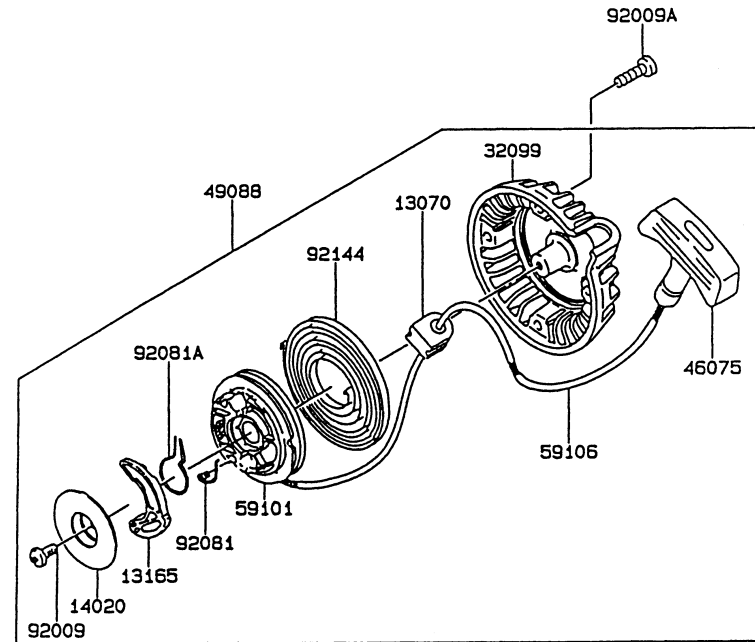

ELECTRICAL EQUIPMENT

REF NO	PART NO	DESCRIPTION	QTY	NOTES
21050	TF22029	FLYWHEEL	1	
21119	KT12M011B	IGNITER-FLAT TERMINAL	1	
21130/21169	KT12048	PLUG CAP ASSY	1	
21171	TF22066	COIL-IGNITION	1	
233	233B0408	SCREW 4X8	1	
26011	TD18089	WIRE-LEAD	1	
26011A	TF22103	WIRE-LEAD	2	
315	315B0800	NUT 8MM	1	
410	410B0800	WASHER 8MM	1	
461	461F0800	WASHER-SPRING 8MM	1	
510	KT12025	KEY	1	
92002	TF22071	BOLT	1	
92070	BM6A	SPARK PLUG-NGK	1	
92071	TD33090	GROMMET	1	
92071A	TF22068	GROMMET	1	
92071B	TF22070	GROMMET	1	

KPW2523

TF022D-AF71

FUEL TANK/FUEL VALVE

REF NO	PART NO	DESCRIPTION	QTY	NOTES
14069	KT125819	BREATHER	1	
32033	TF22048	PIPE-STRAINER	1	
32052	TF22063	BRACKET-TANK	1	
49019	TF22C30	FILTER-FUEL	1	
49019A	TF22034	FILTER-FUEL	1	
51001	TF22105	TANK-FUEL	1	
51049	TD33067	CAP-TANK	1	
59071	TF22098	JOINT	1	
92002	TF22064	BOLT	1	
92002A	TF22042	BOLT	1	
92002B	TF22043	BOLT	2	
92022	TF22044	WASHER	3	
92022A	TF22045	WASHER	6	
92037	TE56047	CLIP	2	
92037A	TF22036	CLAMP	2	
92075	TF22046	DAMPER	6	
92093	TF22038	SEAL	1	
92143	TF22039	COLLAR	3	
92170	TF22040	CLAMP	1	
92190	TF22106	TUBE 3.5X6.5X74	1	
92190A	TF22107	TUBE 2.5X6.5X43	1	

PTO EQUIPMENT

REF NO	PART NO	DESCRIPTION	QTY	NOTES
13081	TF22100	CLUTCH ASSY	1	
232	232B0612	SCREW 6X12	1	
49049	TG25047	SHOE-CLUTCH	2	
49058	KT125856-6	HOLDER-CLUTCH	1	
92022	KT125856-5	WASHER-LOWER B	1	
92022A	TF22101	WASHER	2	
92043	TD18056	PIN-CLUTCH	2	
92144	TD18058	SPRING-CLUTCH	1	