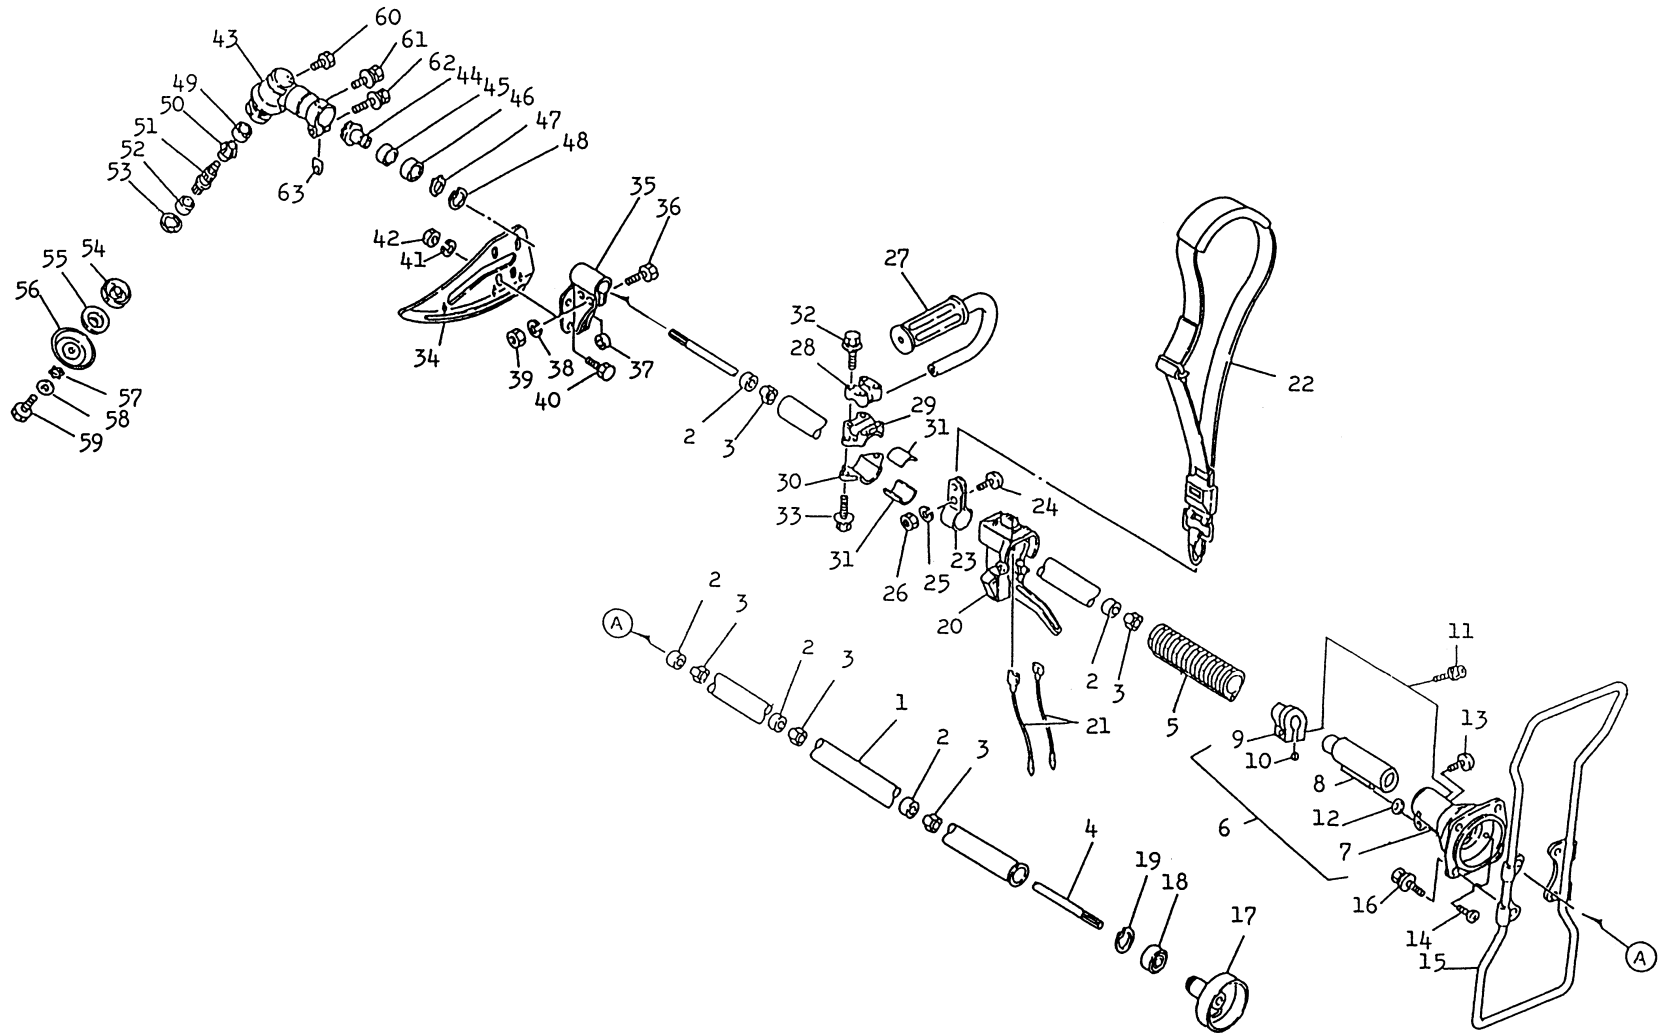

KPW2523

TF022D-AF71

BODY

KPW2523

TF022D-AF71

BODY

REF NO	PART NO	DESCRIPTION	QTY	NOTES
01	PW25001A	HOUSING-DRIVE W/CUSHION	1	
02	PW24002	METAL-DRIVE	5	
03	PW24003	CUSHION-DRIVE	5	
04	PW25004	SHAFT-DRIVE	1	
05	PW24005A	GRIP-DRIVE HOUSING	1	
06	PW25006	CLUTCH CASE ASSY	1	
07	PW25007	CASE-CLUTCH	1	
08	PW25008	INNER CASE W/CUSHION	1	
09	PW25009	HOLDER-CASE CLUTCH	1	
10	PW25010	COLLAR-SMALL	1	
11	B05X30W	BOLT W/WASHERS 5X30	1	
12	PW25012	COLLAR-LARGE	1	
13	PW25013	SCREW-BINDING 5X10	1	
14	223B0510	SCREW 5X10	1	
15	PW24008	STAND	1	
16	B06X20W	BOLT W/WASHERS 6X20	4	
17	PW25017	DRUM-CLUTCH	1	
18	PW24011	BEARING (6201-2RU)	1	
19	PW25019	RING-SNAP #12	1	
20	PW24015A	THROTTLE LEVER ASSY	1	
21	PW24016	WIRE-LEAD	2	
22	PW23070	STRAP-SHOULDER	1	
23	PW24018	HOLDER-STRAP	1	
24	232B0512	SCREW 5X12	1	
25	461F0500	WASHER-SPRING 5MM	1	
26	311B0500	NUT 5MM	1	
27	PW23022	U HANDLE W/GRIP	1	
28	PW23023	STAY A	1	
29	PW23024	STAY B	1	
30	PW23025	STAY C	1	
31	PW24025	SPACER	1	
32	B05X25W	BOLT W/WASHERS 5X25	4	
33	187B0625	BOLT 6X25	2	

BODY

REF NO	PART NO	DESCRIPTION	QTY	NOTES
34	PW23062-02	COVER-GUARD	1	
34-42	PW23062	SAFETY GUARD ASSY	1	
35	PW23062-01	HOLDER-GUARD	1	
36	B06X25	BOLT 6X25	2	
37	PW23062-04	COLLAR-GUARD	2	
38	SW006	WASHER-SPRING 6MM	2	
39	HN006	NUT 6MM	2	
40	B06X12	BOLT 6X12	4	
41	SW006	WASHER-SPRING 6MM	4	
42	HN006	NUT 6MM	4	
43	PW25043	CASE-GEAR	1	
43-53	PW25042	GEAR CASE ASSY	1	
44	PW24039	PINION	1	
45	PW24040	BEARING (6900)	1	
46	PW25046	BEARING (6900Z)	1	
47	PW24043	RING-SNAP #10	1	
48	PW25048	RING-SNAP #22	1	
49	PW24044	BEARING (608)	1	
50	PW24045	GEAR	1	
51	PW25051	SHAFT	1	
52	PW25052	BEARING (6001DU)	1	
53	P35008	RING-SNAP #28	1	
54	PW25054	FIXER-BLADE UPPER	1	
55	PW25055	FIXER-BLADE LOWER	1	
56	PW25056	BOWL	1	
57	PW23057	WASHER-TOOTHED 8MM	1	
58	410B0800	WASHER 8MM	1	
59	PW24056	BOLT	1	
60	PW25060	BOLT 8X8	1	
61	S05X10W	SCREW W/WASHER 5X10	1	
62	187B0630	BOLT 6X30	1	
63	PW25063	WASHER	1