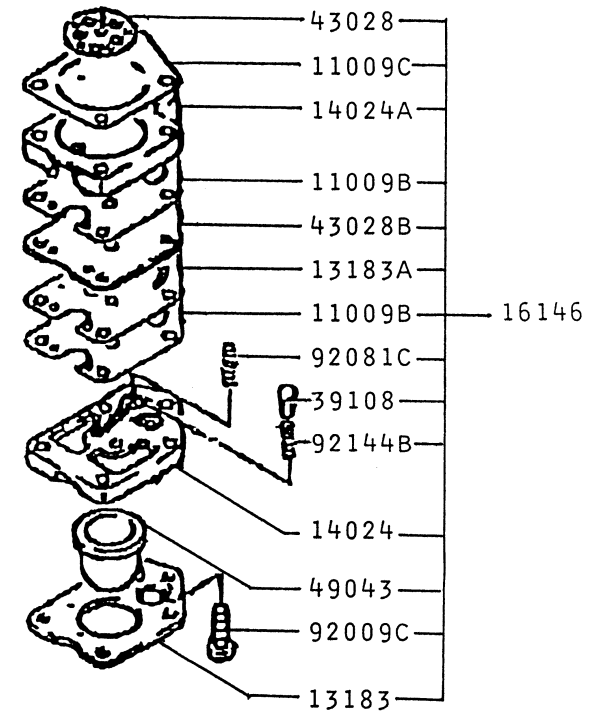

2051 Saturn Street
Monterey Park, CA 91755
323.728.7266
323.728.5304 Fax
<http://www.tmcpower.com>

PARTS CATALOG

KPW2523 LINE TRIMMER/WEEDER

ENGINE REFERENCE:

TF022D-AF71

KPW2523

CARBURETOR (TK)

TF022D-AF71

CARBURETOR (COVER ASSY)

KPW2523

TF022D-AF71

CARBURETOR

REF NO	PART NO	DESCRIPTION	QTY	NOTES
11009	TF22092-01	GASKET	1	
11009A	TF22032-02	GASKET	1	
11009B	TD24035-18	GASKET	1	
11012	TF22085-02	CAP	1	
11012A	TD18033-04	CAP	1	
11060	TF22085-01	GASKET	1	
13183	TF22085-04	PLATE	1	
14020	KT12C07	RETAINER-SPRING	1	
14025	TD33052-20	COVER-PUMP	1	
15003	TF22104	CARBURETOR ASSY	1	
16002	KT12C01	ADJUSTER-CABLE	1	
16009	TF22092-05	NEEDLE-JET #120	1	
16014	TF22085-06	SCREW-PILOT AIR	1	
16021	KT17043-15	SCREW-SLOW ADJUST	1	
16025	TA22031-08	VALVE-THROTTLE	1	
16030	TG25117	VALVE-FLOAT	1	
16055	TD24035-16	LEVER	1	
16073	TF22092-06	INSULATOR	1	
16146	TF22085-10	COVER ASSY	1	
234	234B0545	SCREW 5X45	2	
43028	TF22085-11	DIAPHRAGM	1	
43028A	TD33052-19	DIAPHRAGM-PUMP	1	
92009	TD33052-15	SCREW	1	
92009A	TD33052-22	SCREW 3X10	4	
92009B	TF22037	SCREW 5X25	2	
92009C	TF22085-12	SCREW	4	
92009D	TF22085-13	SCREW	1	
92015	KT12C39	NUT-CHOKE	1	
92033	KT12C08	E-RING	1	
92043	TD33052-14	PIN-FLOAT	1	
92055	TD33052-08	O-RING	1	
92081	TD33052-09	SPRING	1	
92081A	KT17043-13	SPRING-THROTTLE	1	
92081B	KT12C12	SPRING	1	
92081C	TA22031-29	SPRING	1	
92144	TF22085-15	SPRING	1	
CRK	TF22CRK	CARBURETOR KIT (TK)		

CARBURETOR (COVER ASSY)

REF NO	PART NO	DESCRIPTION	QTY	NOTES
11009B	TF22085-17	GASKET	2	
11009C	TF22085-01	GASKET	1	NOT PART OF ASSY
13183	TF22085-18	PLATE	1	
13183A	TF22085-23	DIAPHRAGM	1	
14024	TF22085-20	COVER	1	
14024A	TF22085-21	COVER	1	
16146	TF22085-10	COVER ASSY	1	
39108	TF22085-22	RETAINER-SPRING	1	
43028	TF22085-11	DIAPHRAGM	1	NOT PART OF ASSY
43028B	TF22085-19	PLATE	1	
49043	TG25119	PUMP-PRIMING	1	
92009C	TF22085-24	SCREW-ADJUST	1	
92081C	TA22031-29	SPRING	1	
92144B	TF22085-25	SPRING	1	