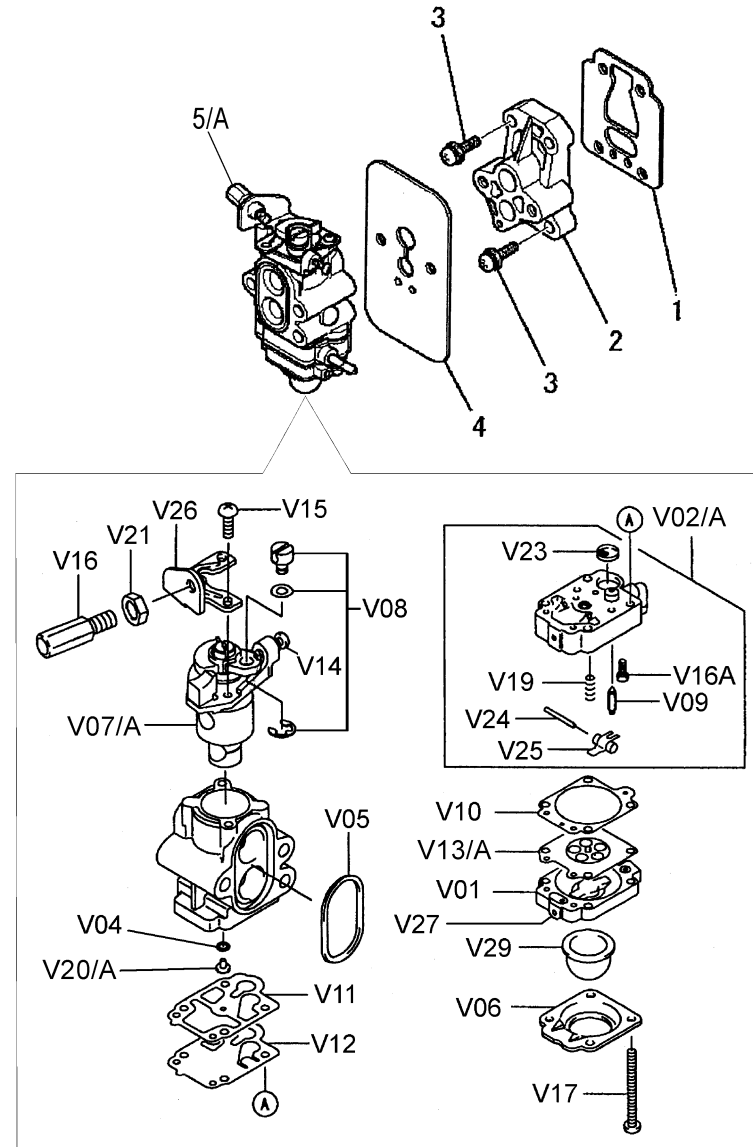

KPW2350V

TLE23FD-100

CARBURETOR

REF NO	PART NO	DESCRIPTION	WYA-48	WYA-151	NOTES
01	TLE23042	GASKET-INSULATOR	1	1	
02	TLE23043	INSULATOR	1	1	
03	TLE23044	SCREW & WASHER	4	4	
04	TLE23045	GASKET, CARBURETOR	1	1	
05	TLE23C00-V	CARBURETOR ASSY	1		
05A	TLE235C00-V	CARBURETOR ASSY		1	
CRK	TEX54XA-CRK	CARBURETOR KIT	1		
CRKA	TJ27V-CRK	CARBURETOR KIT		1	
GDK	TEX54XA-GDK	GASKET/DIAPHRAGM KIT	1		
V01	TF22C01	BODY ASSY-AIR PURGE	1	1	
V02	TF22C02	BODY ASSY-PUMP	1		
V02A	TH26C02Z	BODY ASSY-PUMP		1	
V04	TEX54DC04XA	O-RING	1	1	
V05	TH26C05Z	O-RING	1	1	
V06	TF22C05	COVER-PRIMER PUMP	1	1	
V07	TLE23C07V	VALVE ASSY-THROTTLE	1		
V07A	TLE235C07V	VALVE ASSY-THROTTLE		1	
V08	TF22C07	SWIVEL ASSY	1	1	
V09	TF22C08	VALVE-INLET NEEDLE	1	1	
V10	TF22C10	GASKET-METERING DIAPHRAGM	1	1	
V11	TEX54C11XA	GASKET-PUMP	1	1	
V12	TF22C13	DIAPHRAGM-PUMP	1	1	
V13	TH26C13Z	DIAPHRAGM ASSY-METERING	1		
V13A	TJ27C13V	DIAPHRAGM ASSY-METERING		1	
V14	TF22C17	SCREW-IDLE ADJUST	1	1	
V15	TF22C19	SCREW-COLLAR THROTTLE	1	1	
V16	TH26C16Z	SCREW-CABLE ADJUST	1	1	
V16A	TF22C20	SCREW-METERING LEVER PIN	1	1	
V17	TF22C18	SCREW-COVER	4	1	
V19	TF22C21	SPRING-METERING LEVER	1	1	
V20	TF22C22XW	JET-MAIN KIT	1		
V20A	TLE235C20V	JET-MAIN KIT		1	
V21	TEX54C21XA	NUT-CABLE ADJUST	1	1	
V23	TF22C23	SCREEN-FUEL INLET	1	1	
V24	TF22C24	PIN-METERING LEVER	1	1	

KPW2350V

TLE23FD-100

CARBURETOR

REF NO	PART NO	DESCRIPTION	WYA-48	WYA-151	NOTES
V25	TF22C26	LEVER-METERING	1	1	
V26	TF22C27	BRACKET-CABLE	1	1	
V27	TF22C28	VALVE-CHECK	1	1	
V29	TF22C29	PRIMER-BULB	1	1	

CONTROL EQUIPMENT

REF NO	PART NO	DESCRIPTION	QTY	NOTES
01	TLE23081	CABLE-THROTTLE	1	

CRANKCASE

REF NO	PART NO	DESCRIPTION	QTY	NOTES
01	TLE23001	CASE-DRIVE	1	
02	TLE23002	CASE-STARTER	1	
03	TLE23003	BEARING-BALL	2	
04	TLE23004	OIL SEAL	2	
05	TLE23005	PIN-DOWEL	2	
06	TLE23006	SCREW & WASHER	3	
07	TLE23007	GUIDE	1	
08	TLE23008	GUIDE	1	
09	TLE23009	PIN-DOWEL	2	
10	TLE23010	CASE-FAN	1	
11	TLE23011	BOLT & WASHER	4	
12	TLE23012	CLAMP	1	
13	TLE23013	COVER	1	