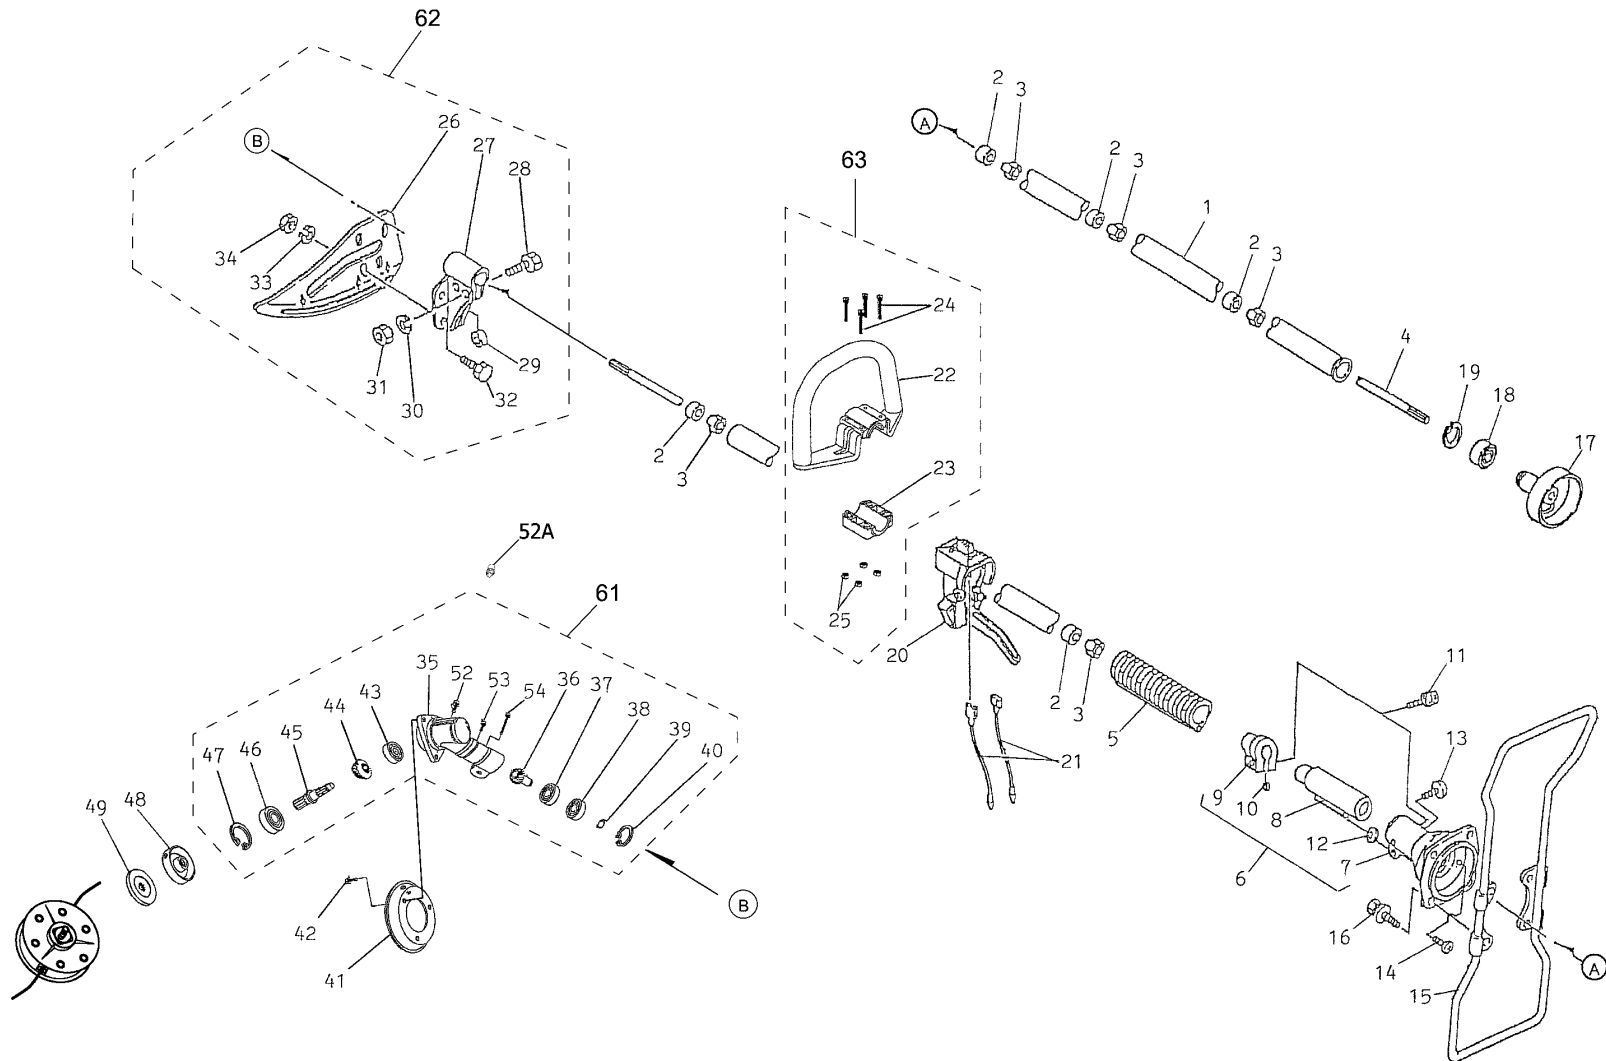

KPW2350V

TLE23FD-100

BODY

KPW2350V

TLE23FD-100

BODY

REF NO	PART NO	DESCRIPTION	QTY	NOTES
01	PW27501	DRIVE HOUSING ASSY (W/ BUSHINGS)	1	
04	PW27505	DRIVE SHAFT 1540	1	
05	PW24005A	GRIP-DRIVE HOUSING	1	
06	PW25006	CLUTCH CASE ASSY	1	
07	PW25007	CASE-CLUTCH	1	
08	PW25008	INNER CASE W/CUSHION	1	
09	PW25009	HOLDER-CASE CLUTCH	1	
10	PW25010	COLLAR-SMALL	1	
11	B05X30W	BOLT W/WASHERS 5X30	2	
12	PW25012	COLLAR-LARGE	1	
13	AH26040	SCREW-TAPPING 5X14	1	
14	S05X10	SCREW 5X10	2	
15	PW24008	STAND	1	
16	B06X20W	BOLT W/WASHERS 6X20	4	
17	PW25017	DRUM-CLUTCH	1	
18	PW24011	BEARING (6201-2RU)	1	
19	PW25019	RING-SNAP #12	1	
20	PW24015A	THROTTLE LEVER ASSY	1	
21	PW24016	WIRE-LEAD	2	
22	PW27507	LOOP HANDLE	1	
23	PW27508	BRACKET, LOOP HANDLE	1	
24	PW27509	SCREW, W/WASHERS, 5X35, BLACK	4	
25	PW27510	NUT 5, BLACK	4	
26	PW23062-02	COVER-GUARD	1	
27	PW23062-01	HOLDER-GUARD	1	
28	B06X20	BOLT 6X20	2	
29	PW23062-04	COLLAR-GUARD	2	
30	SW006	WASHER-SPRING 6MM	2	
31	HN006	NUT 6MM	2	
32	B06X12	BOLT 6X12	4	

BODY

REF NO	PART NO	DESCRIPTION	QTY	NOTES
33	SW006	WASHER-SPRING 6MM	4	
34	HN006	NUT 6MM	4	
35	PW27512	GEAR CASE (CASE ONLY)	1	
36	PW27513	PINION	1	
37	PW27514	BEARING, BALL, 609	1	
38	PW27515	BEARING, BALL, 609Z	1	
39	PW27516	SNAP RING 9	1	
40	PW27517	SNAP RING 24	1	
41	PW27518	GRASS COVER	1	
42	S04X8W	SCREW, W/WASHER, 4X8	3	
43	PW27519	BEARING, BALL, 627	1	
44	PW27520	GEAR	1	
45	PW27521	CUTTER SHAFT	1	
46	PW25052	BEARING (6001DU)	1	
47	P35008	RING-SNAP #28	1	
48	PW27522	FIXER, BLADE, UPPER	1	
49	PW27523	FIXER, BLADE, LOWER	1	
50	PW27524	NUT COVER	1	
51	PW27525	CUTTER BOLT	1	
52	B06X8	BOLT, 6X8	1	
52A	PW27526	GREASE FITTING M6X1.0	1	
53	B05X10W	BOLT, W/WASHERS, 5x10	1	
54	B06X25W	BOLT W/WASHERS 6X25	1	
61	PW27511	GEAR CASE ASSY	1	
62	PW23062	SAFETY GUARD ASSY	1	
63	PW27506	LOOP HANDLE ASSY	1