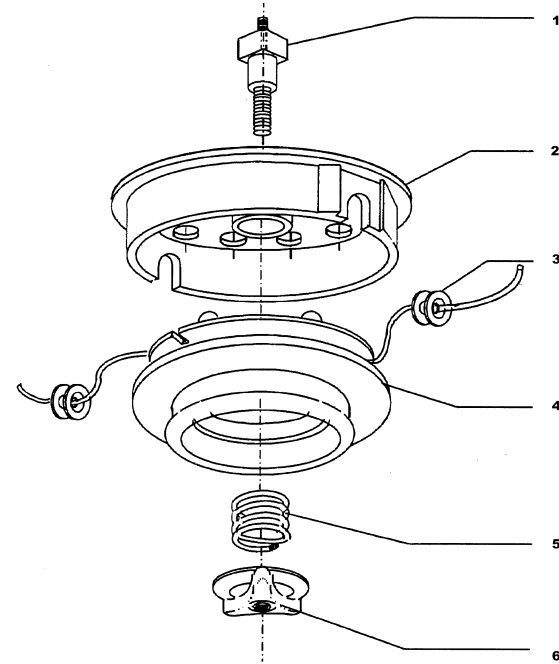

KPW2350V

TLE23FD-100

THROTTLE LEVER

REF NO	PART NO	DESCRIPTION	QTY	NOTES
	PW24015A	THROTTLE LEVER ASSY	1	
01A	PW24015-01A	BODY-UPPER	1	
01B	PW24015-01B	BODY-LOWER	1	
02	PW24015-02	SWITCH	1	
03	PW24015-03	COVER	1	
04	PW24015-04	SPRING	1	
05	PW24015-05	SCREW 3X8	1	
06	PW24015-06	PLATE-GROUND R	1	
07	PW24015-07	PLATE-GROUND L	1	
08	PW24015-05	SCREW 3X8	2	
09	PW24015-09	LEVER	1	
10	PW24015-10	SHAFT	1	
11	PW24015-11	SPRING	1	
12	PW24015-12	STOPPER	1	
13	PW24015-13	SPRING-RETURN	1	
14	PW24015-14	E-RING	1	
15A	214B0520	SCREW 5X20	2	
16A	311B0500	NUT 5MM	2	

BODY

REF NO	PART NO	DESCRIPTION	QTY	NOTES
33	SW006	WASHER-SPRING 6MM	4	
34	HN006	NUT 6MM	4	
35	PW27512	GEAR CASE (CASE ONLY)	1	
36	PW27513	PINION	1	
37	PW27514	BEARING, BALL, 609	1	
38	PW27515	BEARING, BALL, 609Z	1	
39	PW27516	SNAP RING 9	1	
40	PW27517	SNAP RING 24	1	
41	PW27518	GRASS COVER	1	
42	S04X8W	SCREW, W/WASHER, 4X8	3	
43	PW27519	BEARING, BALL, 627	1	
44	PW27520	GEAR	1	
45	PW27521	CUTTER SHAFT	1	
46	PW25052	BEARING (6001DU)	1	
47	P35008	RING-SNAP #28	1	
48	PW27522	FIXER, BLADE, UPPER	1	
49	PW27523	FIXER, BLADE, LOWER	1	
50	PW27524	NUT COVER	1	
51	PW27525	CUTTER BOLT	1	
52	B06X8	BOLT, 6X8	1	
52A	PW27526	GREASE FITTING M6X1.0	1	
53	B05X10W	BOLT, W/WASHERS, 5x10	1	
54	B06X25W	BOLT W/WASHERS 6X25	1	
61	PW27511	GEAR CASE ASSY	1	
62	PW23062	SAFETY GUARD ASSY	1	
63	PW27506	LOOP HANDLE ASSY	1	

CUTTING HEAD (MANUAL)

REF NO	PART NO	DESCRIPTION	QTY	NOTES
	UN-10	MANUAL HEAD-UNIVERSAL	1	
01	UN10-B1	BOLT 8X1.25 MLH	1	
02	UN10-2	HOUSING	1	
03	UN10-3A	EYELET	2	
04	UN10-4	SPOOL	1	
05	UN10-5	SPRING	1	
06	UN10-6	KNOB-LH	1	