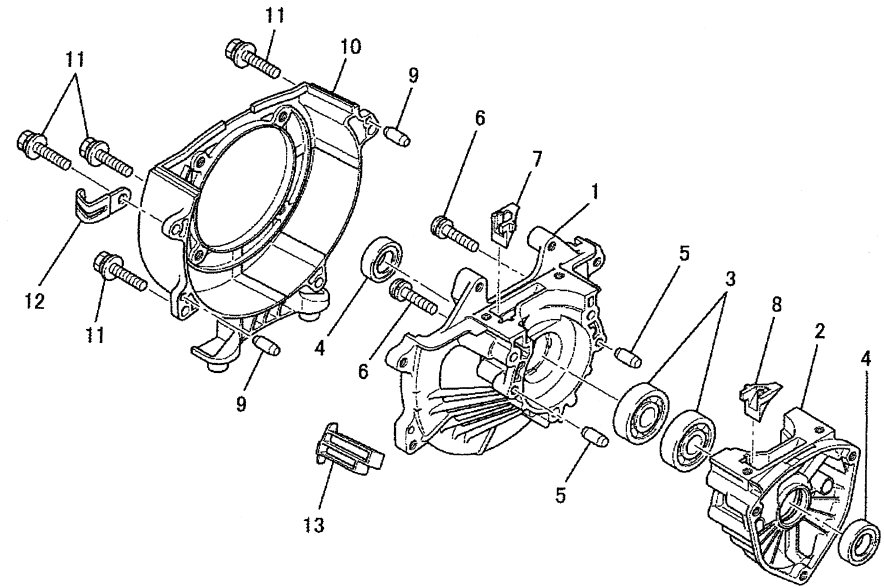

KPW2350V

TLE23FD-100

CARBURETOR

REF NO	PART NO	DESCRIPTION	WYA-48	WYA-151	NOTES
01	TLE23042	GASKET-INSULATOR	1	1	
02	TLE23043	INSULATOR	1	1	
03	TLE23044	SCREW & WASHER	4	4	
04	TLE23045	GASKET, CARBURETOR	1	1	
05	TLE23C00-V	CARBURETOR ASSY	1		
05A	TLE235C00-V	CARBURETOR ASSY		1	
CRK	TEX54XA-CRK	CARBURETOR KIT	1		
CRKA	TJ27V-CRK	CARBURETOR KIT		1	
GDK	TEX54XA-GDK	GASKET/DIAPHRAGM KIT	1		
V01	TF22C01	BODY ASSY-AIR PURGE	1	1	
V02	TF22C02	BODY ASSY-PUMP	1		
V02A	TH26C02Z	BODY ASSY-PUMP		1	
V04	TEX54DC04XA	O-RING	1	1	
V05	TH26C05Z	O-RING	1	1	
V06	TF22C05	COVER-PRIMER PUMP	1	1	
V07	TLE23C07V	VALVE ASSY-THROTTLE	1		
V07A	TLE235C07V	VALVE ASSY-THROTTLE		1	
V08	TF22C07	SWIVEL ASSY	1	1	
V09	TF22C08	VALVE-INLET NEEDLE	1	1	
V10	TF22C10	GASKET-METERING DIAPHRAGM	1	1	
V11	TEX54C11XA	GASKET-PUMP	1	1	
V12	TF22C13	DIAPHRAGM-PUMP	1	1	
V13	TH26C13Z	DIAPHRAGM ASSY-METERING	1		
V13A	TJ27C13V	DIAPHRAGM ASSY-METERING		1	
V14	TF22C17	SCREW-IDLE ADJUST	1	1	
V15	TF22C19	SCREW-COLLAR THROTTLE	1	1	
V16	TH26C16Z	SCREW-CABLE ADJUST	1	1	
V16A	TF22C20	SCREW-METERING LEVER PIN	1	1	
V17	TF22C18	SCREW-COVER	4	1	
V19	TF22C21	SPRING-METERING LEVER	1	1	
V20	TF22C22XW	JET-MAIN KIT	1		
V20A	TLE235C20V	JET-MAIN KIT		1	
V21	TEX54C21XA	NUT-CABLE ADJUST	1	1	
V23	TF22C23	SCREEN-FUEL INLET	1	1	
V24	TF22C24	PIN-METERING LEVER	1	1	

KPW2350V

TLE23FD-100

CARBURETOR

REF NO	PART NO	DESCRIPTION	WYA-48	WYA-151	NOTES
V25	TF22C26	LEVER-METERING	1	1	
V26	TF22C27	BRACKET-CABLE	1	1	
V27	TF22C28	VALVE-CHECK	1	1	
V29	TF22C29	PRIMER-BULB	1	1	

CONTROL EQUIPMENT

REF NO	PART NO	DESCRIPTION	QTY	NOTES
01	TLE23081	CABLE-THROTTLE	1	

CRANKCASE

REF NO	PART NO	DESCRIPTION	QTY	NOTES
01	TLE23001	CASE-DRIVE	1	
02	TLE23002	CASE-STARTER	1	
03	TLE23003	BEARING-BALL	2	
04	TLE23004	OIL SEAL	2	
05	TLE23005	PIN-DOWEL	2	
06	TLE23006	SCREW & WASHER	3	
07	TLE23007	GUIDE	1	
08	TLE23008	GUIDE	1	
09	TLE23009	PIN-DOWEL	2	
10	TLE23010	CASE-FAN	1	
11	TLE23011	BOLT & WASHER	4	
12	TLE23012	CLAMP	1	
13	TLE23013	COVER	1	