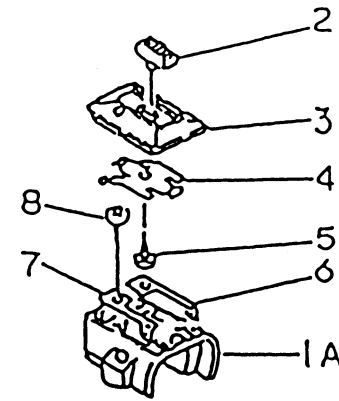

KPW2350V

TLE23FD-100

THROTTLE LEVER

REF NO	PART NO	DESCRIPTION	QTY	NOTES
	PW24015A	THROTTLE LEVER ASSY	1	
01A	PW24015-01A	BODY-UPPER	1	
01B	PW24015-01B	BODY-LOWER	1	
02	PW24015-02	SWITCH	1	
03	PW24015-03	COVER	1	
04	PW24015-04	SPRING	1	
05	PW24015-05	SCREW 3X8	1	
06	PW24015-06	PLATE-GROUND R	1	
07	PW24015-07	PLATE-GROUND L	1	
08	PW24015-05	SCREW 3X8	2	
09	PW24015-09	LEVER	1	
10	PW24015-10	SHAFT	1	
11	PW24015-11	SPRING	1	
12	PW24015-12	STOPPER	1	
13	PW24015-13	SPRING-RETURN	1	
14	PW24015-14	E-RING	1	
15A	214B0520	SCREW 5X20	2	
16A	311B0500	NUT 5MM	2