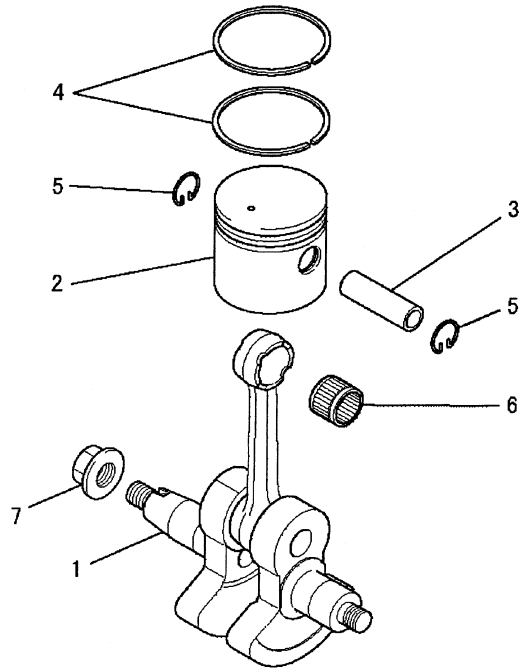

TLE23FD-100

ELECTRICAL EQUIPMENT

REF NO	PART NO	DESCRIPTION	QTY	NOTES
01	TLE23034	FLYWHEEL	1	
02	TLE23035	COIL-IGNITION	1	
03	TLE23036	CAP-PLUG	1	
04	TLE23037	GROMMET	1	
05	TLE23038	CAP-PLUG	1	
06	TLE23039	BOLT & WASHER	2	
07	BPMR8Y	NGK SPARK PLUG	1	
08	TLE23041	WIRE-LEAD	1	

KPW2350V

TLE23FD-100

FUEL TANK/FUEL VALVE

REF NO	PART NO	DESCRIPTION	QTY	NOTES
01	TLE23063	FUEL TANK ASSY	1	
02	TLE23064	FUEL CAP ASSY	1	
03	TLE23065	PACKING	1	
04	TLE23066	BREATHER VALVE ASSY	1	
05	TLE23067	CAP	1	
06	TLE23068	CAP-FUEL TANK	1	
07	TLE23069	SPONGE	1	
08	TLE23070	GROMMET	1	
09	TLE23071	TUBE-FUEL	1	
10	TLE23072	TUBE-FUEL	1	
11	TLE23073	CLAMP	1	
12	TF22C30X	FILTER-FUEL	1	
13	TLE23075	STAND-ENGINE	1	
14	TLE23076	WASHER	3	
15	TLE23077	SCREW & WASHER	2	
16	TLE23078	SCREW & WASHER	1	

KPW2350V

PISTON/CRANKSHAFT

REF NO	PART NO	DESCRIPTION	QTY	NOTES
01	TLE23027	CRANKSHAFT ASSY	1	
02	TLE23028	PISTON	1	
03	TLE23029	PIN-PISTON	1	
04	TLE23030	RING-PISTON	1	
05	TLE23031	CLIP-PISTON PIN	2	
06	TLE23032	BEARIN- NEEDLE	1	
07	TLE23033	NUT-CONICAL SPG	1	

BODY

REF NO	PART NO	DESCRIPTION	QTY	NOTES
33	SW006	WASHER-SPRING 6MM	4	
34	HN006	NUT 6MM	4	
35	PW27512	GEAR CASE (CASE ONLY)	1	
36	PW27513	PINION	1	
37	PW27514	BEARING, BALL, 609	1	
38	PW27515	BEARING, BALL, 609Z	1	
39	PW27516	SNAP RING 9	1	
40	PW27517	SNAP RING 24	1	
41	PW27518	GRASS COVER	1	
42	S04X8W	SCREW, W/WASHER, 4X8	3	
43	PW27519	BEARING, BALL, 627	1	
44	PW27520	GEAR	1	
45	PW27521	CUTTER SHAFT	1	
46	PW25052	BEARING (6001DU)	1	
47	P35008	RING-SNAP #28	1	
48	PW27522	FIXER, BLADE, UPPER	1	
49	PW27523	FIXER, BLADE, LOWER	1	
50	PW27524	NUT COVER	1	
51	PW27525	CUTTER BOLT	1	
52	B06X8	BOLT, 6X8	1	
52A	PW27526	GREASE FITTING M6X1.0	1	
53	B05X10W	BOLT, W/WASHERS, 5x10	1	
54	B06X25W	BOLT W/WASHERS 6X25	1	
61	PW27511	GEAR CASE ASSY	1	
62	PW23062	SAFETY GUARD ASSY	1	
63	PW27506	LOOP HANDLE ASSY	1	