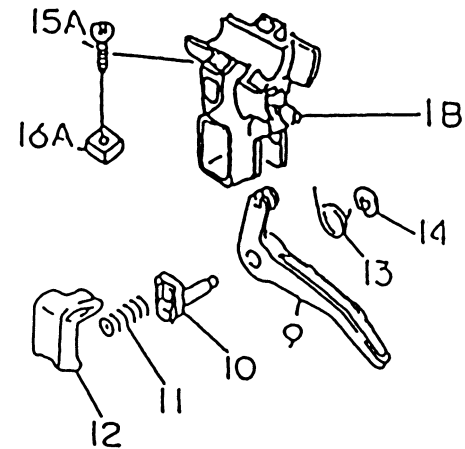

TLE23FD-100

PTO EQUIPMENT

REF NO	PART NO	DESCRIPTION	QTY	NOTES
01	TLE23056	CLUTCH ASSY	1	
02	TLE23056-1	SHOE-CLUTCH	2	
03	TLE23056-2	SPRING	1	
04	TLE23057	BOLT-CLUTCH	2	
05	TLE23059	WASHER	2	
06	TLE23058	WASHER	2	

KPW2350V

TLE23FD-100

STARTER

REF NO	PART NO	DESCRIPTION	QTY	NOTES
01	TLE23060	RECOIL STARTER	1	
02	TLE23060-1	CASE-STARTER	1	
03	TLE23060-2	GUIDE	1	
04	TLE23060-3	REEL	1	
05	TLE23060-4	SPRING	1	
06	TLE23060-5	LEVER	1	
07	TLE23060-6	SCREW	1	
08	TLE23060-7	SPACER	1	
09	TLE23060-8	ROPE-STARTER	1	
10	TLE23060-9	GRIP-STARTER	1	
11	TLE23060-10	STOPPER	1	
12	TLE23061	PULLEY	1	
13	TLE23025	SCREW & WASHER	2	

KPW2350V

TLE23FD-100

THROTTLE LEVER

REF NO	PART NO	DESCRIPTION	QTY	NOTES
	PW24015A	THROTTLE LEVER ASSY	1	
01A	PW24015-01A	BODY-UPPER	1	
01B	PW24015-01B	BODY-LOWER	1	
02	PW24015-02	SWITCH	1	
03	PW24015-03	COVER	1	
04	PW24015-04	SPRING	1	
05	PW24015-05	SCREW 3X8	1	
06	PW24015-06	PLATE-GROUND R	1	
07	PW24015-07	PLATE-GROUND L	1	
08	PW24015-05	SCREW 3X8	2	
09	PW24015-09	LEVER	1	
10	PW24015-10	SHAFT	1	
11	PW24015-11	SPRING	1	
12	PW24015-12	STOPPER	1	
13	PW24015-13	SPRING-RETURN	1	
14	PW24015-14	E-RING	1	
15A	214B0520	SCREW 5X20	2	
16A	311B0500	NUT 5MM	2	

BODY

REF NO	PART NO	DESCRIPTION	QTY	NOTES
33	SW006	WASHER-SPRING 6MM	4	
34	HN006	NUT 6MM	4	
35	PW27512	GEAR CASE (CASE ONLY)	1	
36	PW27513	PINION	1	
37	PW27514	BEARING, BALL, 609	1	
38	PW27515	BEARING, BALL, 609Z	1	
39	PW27516	SNAP RING 9	1	
40	PW27517	SNAP RING 24	1	
41	PW27518	GRASS COVER	1	
42	S04X8W	SCREW, W/WASHER, 4X8	3	
43	PW27519	BEARING, BALL, 627	1	
44	PW27520	GEAR	1	
45	PW27521	CUTTER SHAFT	1	
46	PW25052	BEARING (6001DU)	1	
47	P35008	RING-SNAP #28	1	
48	PW27522	FIXER, BLADE, UPPER	1	
49	PW27523	FIXER, BLADE, LOWER	1	
50	PW27524	NUT COVER	1	
51	PW27525	CUTTER BOLT	1	
52	B06X8	BOLT, 6X8	1	
52A	PW27526	GREASE FITTING M6X1.0	1	
53	B05X10W	BOLT, W/WASHERS, 5x10	1	
54	B06X25W	BOLT W/WASHERS 6X25	1	
61	PW27511	GEAR CASE ASSY	1	
62	PW23062	SAFETY GUARD ASSY	1	
63	PW27506	LOOP HANDLE ASSY	1	