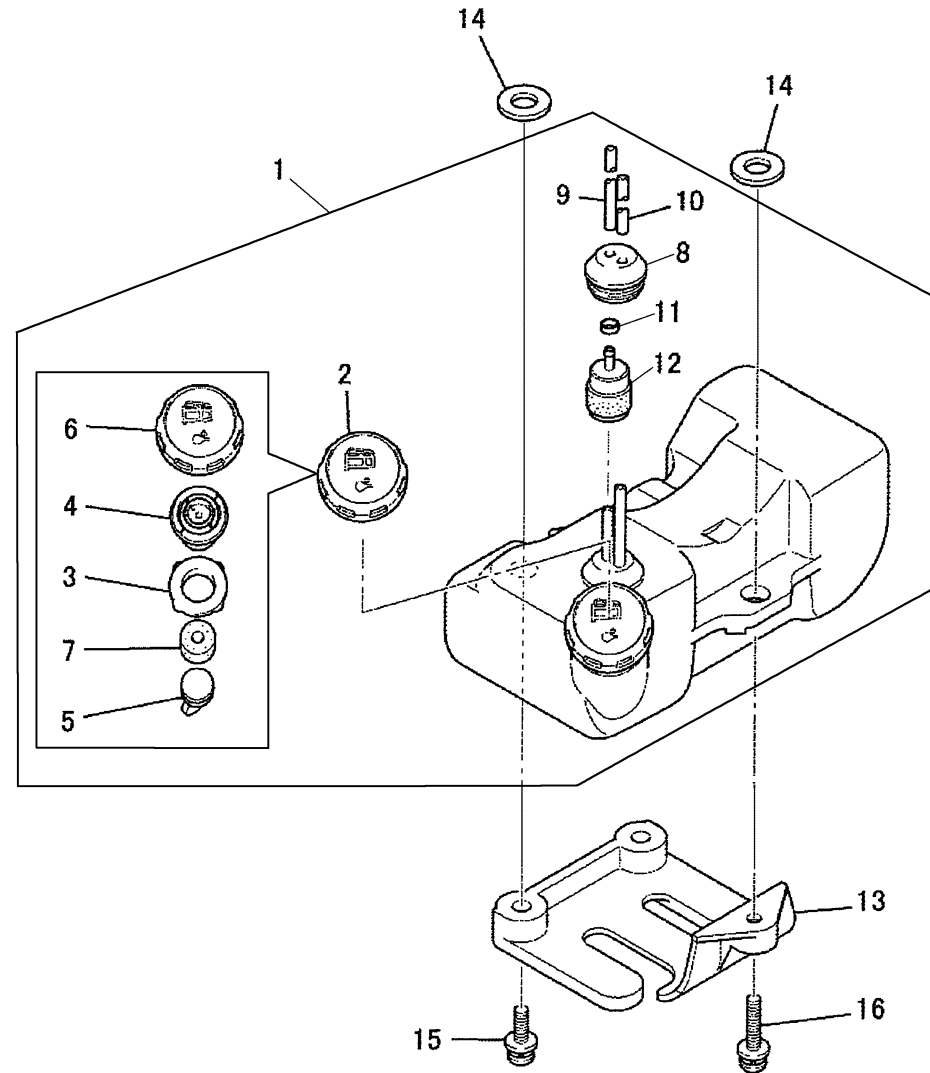

KPW2350V

TLE23FD-100

FUEL TANK/FUEL VALVE

REF NO	PART NO	DESCRIPTION	QTY	NOTES
01	TLE23063	FUEL TANK ASSY	1	
02	TLE23064	FUEL CAP ASSY	1	
03	TLE23065	PACKING	1	
04	TLE23066	BREATHER VALVE ASSY	1	
05	TLE23067	CAP	1	
06	TLE23068	CAP-FUEL TANK	1	
07	TLE23069	SPONGE	1	
08	TLE23070	GROMMET	1	
09	TLE23071	TUBE-FUEL	1	
10	TLE23072	TUBE-FUEL	1	
11	TLE23073	CLAMP	1	
12	TF22C30X	FILTER-FUEL	1	
13	TLE23075	STAND-ENGINE	1	
14	TLE23076	WASHER	3	
15	TLE23077	SCREW & WASHER	2	
16	TLE23078	SCREW & WASHER	1