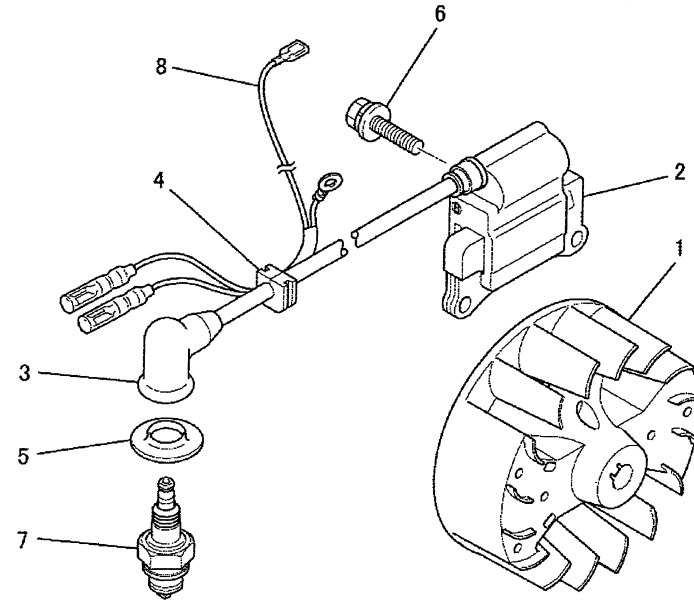

KPW2350V

TLE23FD-100

CARBURETOR

REF NO	PART NO	DESCRIPTION	WYA-48	WYA-151	NOTES
V25	TF22C26	LEVER-METERING	1	1	
V26	TF22C27	BRACKET-CABLE	1	1	
V27	TF22C28	VALVE-CHECK	1	1	
V29	TF22C29	PRIMER-BULB	1	1	

CONTROL EQUIPMENT

REF NO	PART NO	DESCRIPTION	QTY	NOTES
01	TLE23081	CABLE-THROTTLE	1	

CRANKCASE

REF NO	PART NO	DESCRIPTION	QTY	NOTES
01	TLE23001	CASE-DRIVE	1	
02	TLE23002	CASE-STARTER	1	
03	TLE23003	BEARING-BALL	2	
04	TLE23004	OIL SEAL	2	
05	TLE23005	PIN-DOWEL	2	
06	TLE23006	SCREW & WASHER	3	
07	TLE23007	GUIDE	1	
08	TLE23008	GUIDE	1	
09	TLE23009	PIN-DOWEL	2	
10	TLE23010	CASE-FAN	1	
11	TLE23011	BOLT & WASHER	4	
12	TLE23012	CLAMP	1	
13	TLE23013	COVER	1	

TLE23FD-100

ELECTRICAL EQUIPMENT

REF NO	PART NO	DESCRIPTION	QTY	NOTES
01	TLE23034	FLYWHEEL	1	
02	TLE23035	COIL-IGNITION	1	
03	TLE23036	CAP-PLUG	1	
04	TLE23037	GROMMET	1	
05	TLE23038	CAP-PLUG	1	
06	TLE23039	BOLT & WASHER	2	
07	BPMR8Y	NGK SPARK PLUG	1	
08	TLE23041	WIRE-LEAD	1	