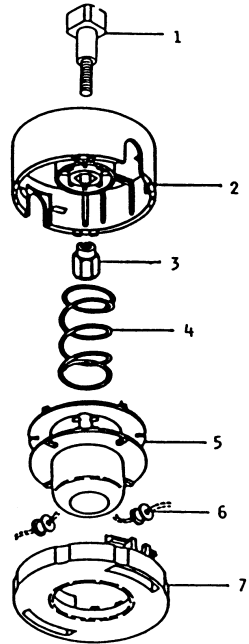

KPW2350V

TLE23FD-100

CUTTING HEAD (AUTOMATIC)

REF NO	PART NO	DESCRIPTION	QTY	NOTES
	LCT010A	HEAD ASSY-TAP		
01	LCT001B	SHAFTBOLT-LH 8MM	1	
02	LCT010A-02	HOUSING-OUTER	1	
03	LCT010A-08	NUT	1	
04	LCT010-05	SPRING	1	
05	LCT010A-04	INNER-BUMP	1	
06	LCT003	EYELET	2	
07	LCT010A-03	BASE	1