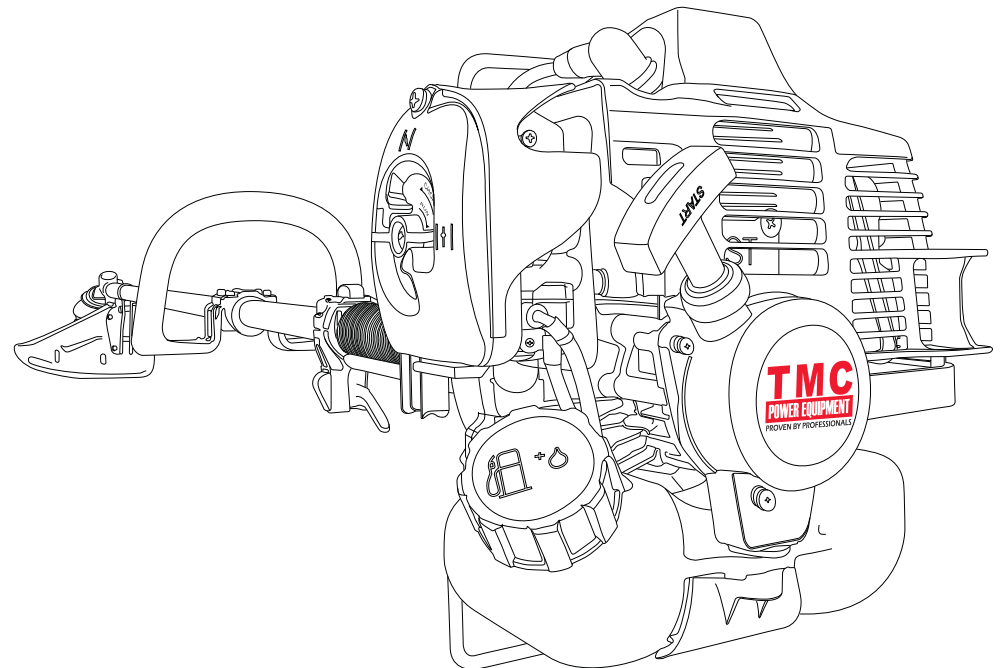

2051 Saturn Street
Monterey Park, CA 91755
323.728.7266
323.728.5304 Fax
<http://www.tmcpower.com>

PARTS CATALOG

KPW2350V LINE TRIMMER/WEEDER

ENGINE REFERENCE:

TLE23FD-100
CARB TIER III/EPA PHASE 3

INCLUDES BREAKDOWN OF
WALBRO WYA-48 & WYA-151 CARBS