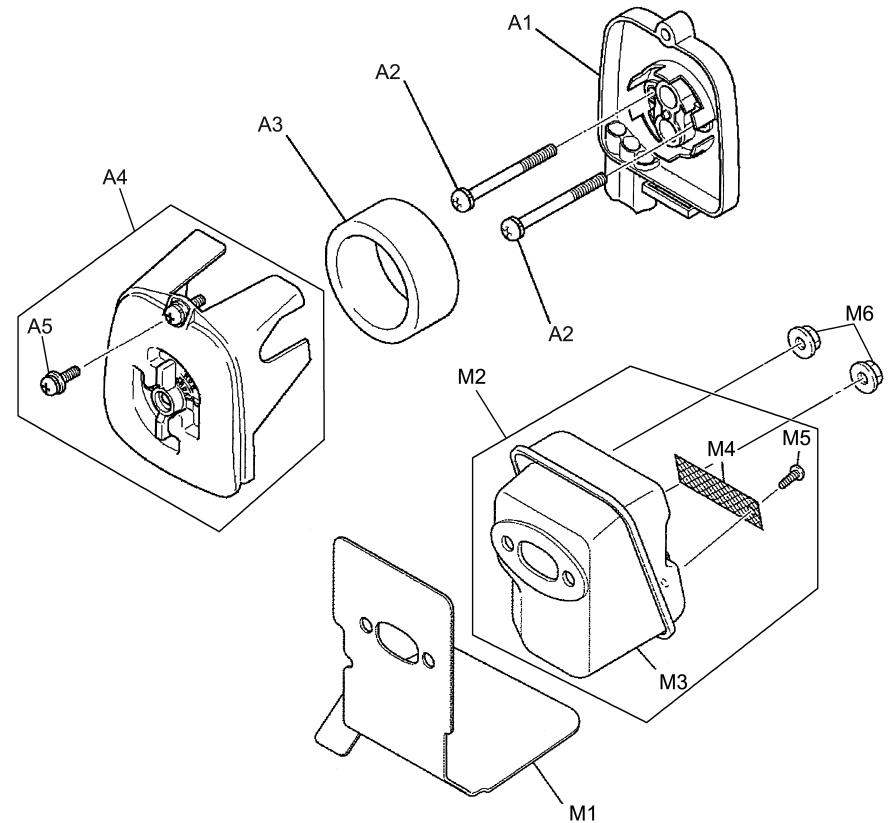

2051 Saturn Street
Monterey Park, CA 91755
323.728.7266
323.728.5304 Fax
<http://www.tmcpower.com>

PARTS CATALOG

KPW2350V LINE TRIMMER/WEEDER

ENGINE REFERENCE:

TLE23FD-100
CARB TIER III/EPA PHASE 3

INCLUDES BREAKDOWN OF
WALBRO WYA-48 & WYA-151 CARBS

KPW2350V

TLE23FD-100

CARBURETOR

REF NO	PART NO	DESCRIPTION	WYA-48	WYA-151	NOTES
01	TLE23042	GASKET-INSULATOR	1	1	
02	TLE23043	INSULATOR	1	1	
03	TLE23044	SCREW & WASHER	4	4	
04	TLE23045	GASKET, CARBURETOR	1	1	
05	TLE23C00-V	CARBURETOR ASSY	1		
05A	TLE235C00-V	CARBURETOR ASSY		1	
CRK	TEX54XA-CRK	CARBURETOR KIT	1		
CRKA	TJ27V-CRK	CARBURETOR KIT		1	
GDK	TEX54XA-GDK	GASKET/DIAPHRAGM KIT	1		
V01	TF22C01	BODY ASSY-AIR PURGE	1	1	
V02	TF22C02	BODY ASSY-PUMP	1		
V02A	TH26C02Z	BODY ASSY-PUMP		1	
V04	TEX54DC04XA	O-RING	1	1	
V05	TH26C05Z	O-RING	1	1	
V06	TF22C05	COVER-PRIMER PUMP	1	1	
V07	TLE23C07V	VALVE ASSY-THROTTLE	1		
V07A	TLE235C07V	VALVE ASSY-THROTTLE		1	
V08	TF22C07	SWIVEL ASSY	1	1	
V09	TF22C08	VALVE-INLET NEEDLE	1	1	
V10	TF22C10	GASKET-METERING DIAPHRAGM	1	1	
V11	TEX54C11XA	GASKET-PUMP	1	1	
V12	TF22C13	DIAPHRAGM-PUMP	1	1	
V13	TH26C13Z	DIAPHRAGM ASSY-METERING	1		
V13A	TJ27C13V	DIAPHRAGM ASSY-METERING		1	
V14	TF22C17	SCREW-IDLE ADJUST	1	1	
V15	TF22C19	SCREW-COLLAR THROTTLE	1	1	
V16	TH26C16Z	SCREW-CABLE ADJUST	1	1	
V16A	TF22C20	SCREW-METERING LEVER PIN	1	1	
V17	TF22C18	SCREW-COVER	4	1	
V19	TF22C21	SPRING-METERING LEVER	1	1	
V20	TF22C22XW	JET-MAIN KIT	1		
V20A	TLE235C20V	JET-MAIN KIT		1	
V21	TEX54C21XA	NUT-CABLE ADJUST	1	1	
V23	TF22C23	SCREEN-FUEL INLET	1	1	
V24	TF22C24	PIN-METERING LEVER	1	1	

REF NO	PART NO	DESCRIPTION	QTY	NOTES
01	TLE23081	CABLE-THROTTLE	1	

CRANKCASE

REF NO	PART NO	DESCRIPTION	QTY	NOTES
01	TLE23001	CASE-DRIVE	1	
02	TLE23002	CASE-STARTER	1	
03	TLE23003	BEARING-BALL	2	
04	TLE23004	OIL SEAL	2	
05	TLE23005	PIN-DOWEL	2	
06	TLE23006	SCREW & WASHER	3	
07	TLE23007	GUIDE	1	
08	TLE23008	GUIDE	1	
09	TLE23009	PIN-DOWEL	2	
10	TLE23010	CASE-FAN	1	
11	TLE23011	BOLT & WASHER	4	
12	TLE23012	CLAMP	1	
13	TLE23013	COVER	1	