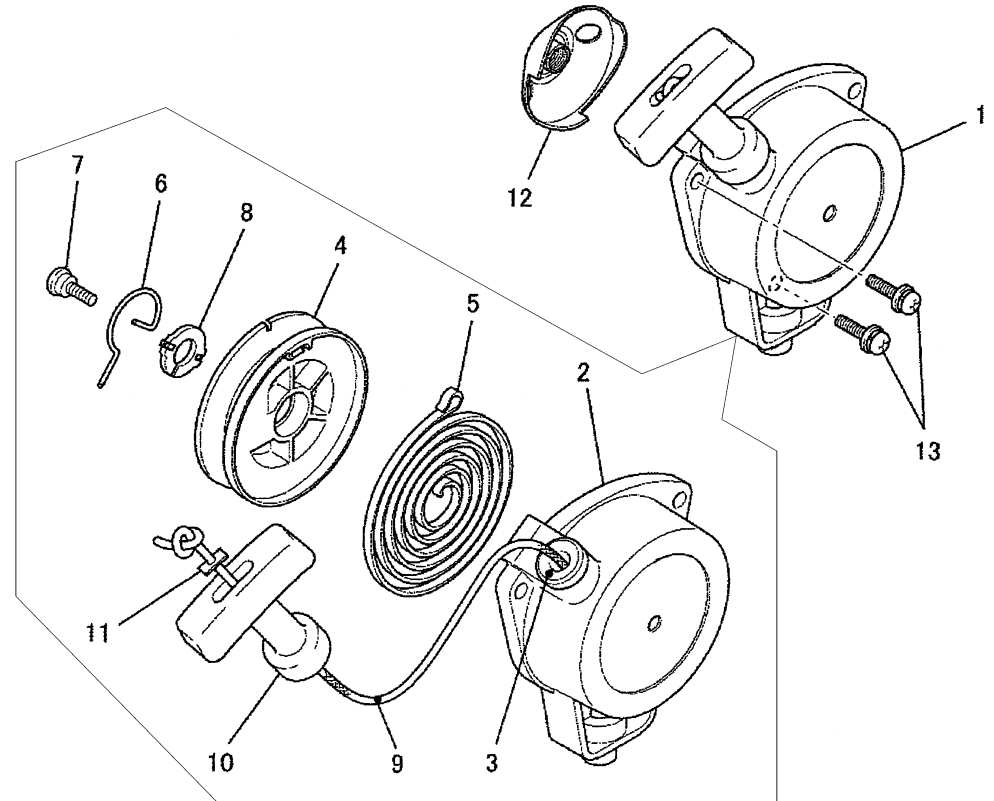

KPW2350V

TLE23FD-100

STARTER

REF NO	PART NO	DESCRIPTION	QTY	NOTES
01	TLE23060	RECOIL STARTER	1	
02	TLE23060-1	CASE-STARTER	1	
03	TLE23060-2	GUIDE	1	
04	TLE23060-3	REEL	1	
05	TLE23060-4	SPRING	1	
06	TLE23060-5	LEVER	1	
07	TLE23060-6	SCREW	1	
08	TLE23060-7	SPACER	1	
09	TLE23060-8	ROPE-STARTER	1	
10	TLE23060-9	GRIP-STARTER	1	
11	TLE23060-10	STOPPER	1	
12	TLE23061	PULLEY	1	
13	TLE23025	SCREW & WASHER	2