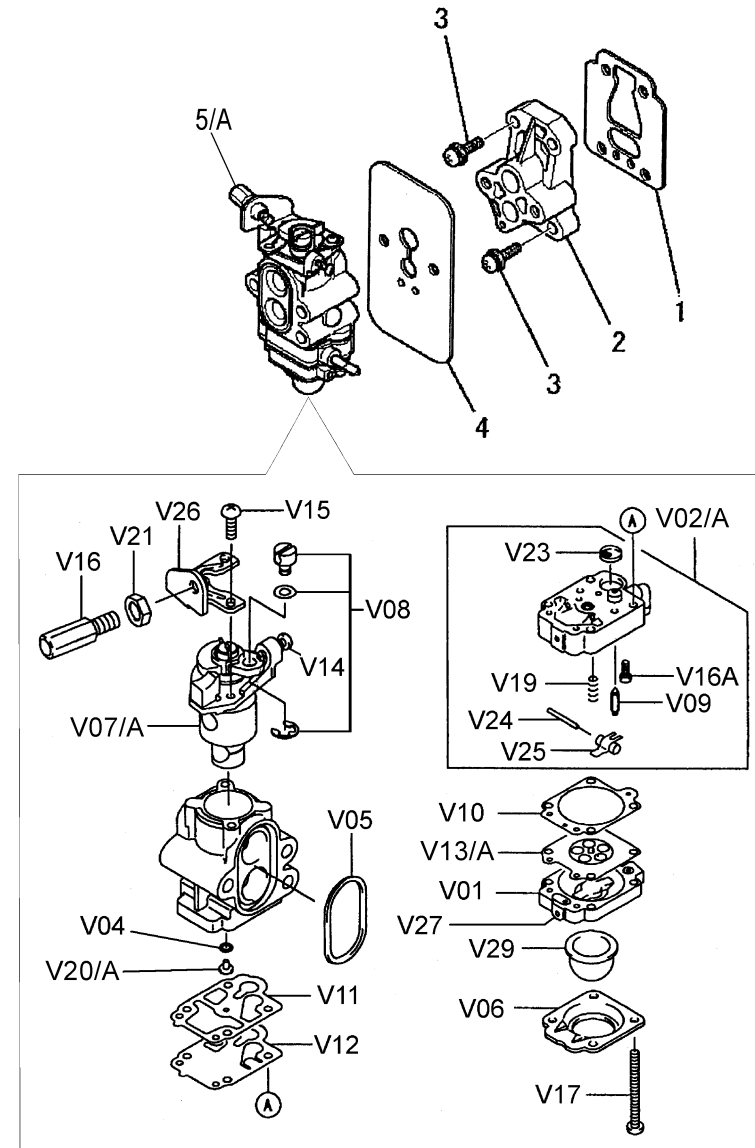

KPW2350V

TLE23FD-100

CARBURETOR

REF NO	PART NO	DESCRIPTION	WYA-48	WYA-151	NOTES
01	TLE23042	GASKET-INSULATOR	1	1	
02	TLE23043	INSULATOR	1	1	
03	TLE23044	SCREW & WASHER	4	4	
04	TLE23045	GASKET, CARBURETOR	1	1	
05	TLE23C00-V	CARBURETOR ASSY	1		
05A	TLE235C00-V	CARBURETOR ASSY		1	
CRK	TEX54XA-CRK	CARBURETOR KIT	1		
CRKA	TJ27V-CRK	CARBURETOR KIT		1	
GDK	TEX54XA-GDK	GASKET/DIAPHRAGM KIT	1		
V01	TF22C01	BODY ASSY-AIR PURGE	1	1	
V02	TF22C02	BODY ASSY-PUMP	1		
V02A	TH26C02Z	BODY ASSY-PUMP		1	
V04	TEX54DC04XA	O-RING	1	1	
V05	TH26C05Z	O-RING	1	1	
V06	TF22C05	COVER-PRIMER PUMP	1	1	
V07	TLE23C07V	VALVE ASSY-THROTTLE	1		
V07A	TLE235C07V	VALVE ASSY-THROTTLE		1	
V08	TF22C07	SWIVEL ASSY	1	1	
V09	TF22C08	VALVE-INLET NEEDLE	1	1	
V10	TF22C10	GASKET-METERING DIAPHRAGM	1	1	
V11	TEX54C11XA	GASKET-PUMP	1	1	
V12	TF22C13	DIAPHRAGM-PUMP	1	1	
V13	TH26C13Z	DIAPHRAGM ASSY-METERING	1		
V13A	TJ27C13V	DIAPHRAGM ASSY-METERING		1	
V14	TF22C17	SCREW-IDLE ADJUST	1	1	
V15	TF22C19	SCREW-COLLAR THROTTLE	1	1	
V16	TH26C16Z	SCREW-CABLE ADJUST	1	1	
V16A	TF22C20	SCREW-METERING LEVER PIN	1	1	
V17	TF22C18	SCREW-COVER	4	1	
V19	TF22C21	SPRING-METERING LEVER	1	1	
V20	TF22C22XW	JET-MAIN KIT	1		
V20A	TLE235C20V	JET-MAIN KIT		1	
V21	TEX54C21XA	NUT-CABLE ADJUST	1	1	
V23	TF22C23	SCREEN-FUEL INLET	1	1	
V24	TF22C24	PIN-METERING LEVER	1	1	

KPW2350V

TLE23FD-100

CARBURETOR

REF NO	PART NO	DESCRIPTION	WYA-48	WYA-151	NOTES
V25	TF22C26	LEVER-METERING	1	1	
V26	TF22C27	BRACKET-CABLE	1	1	
V27	TF22C28	VALVE-CHECK	1	1	
V29	TF22C29	PRIMER-BULB	1	1	

CONTROL EQUIPMENT

REF NO	PART NO	DESCRIPTION	QTY	NOTES
01	TLE23081	CABLE-THROTTLE	1	

CRANKCASE

REF NO	PART NO	DESCRIPTION	QTY	NOTES
01	TLE23001	CASE-DRIVE	1	
02	TLE23002	CASE-STARTER	1	
03	TLE23003	BEARING-BALL	2	
04	TLE23004	OIL SEAL	2	
05	TLE23005	PIN-DOWEL	2	
06	TLE23006	SCREW & WASHER	3	
07	TLE23007	GUIDE	1	
08	TLE23008	GUIDE	1	
09	TLE23009	PIN-DOWEL	2	
10	TLE23010	CASE-FAN	1	
11	TLE23011	BOLT & WASHER	4	
12	TLE23012	CLAMP	1	
13	TLE23013	COVER	1	