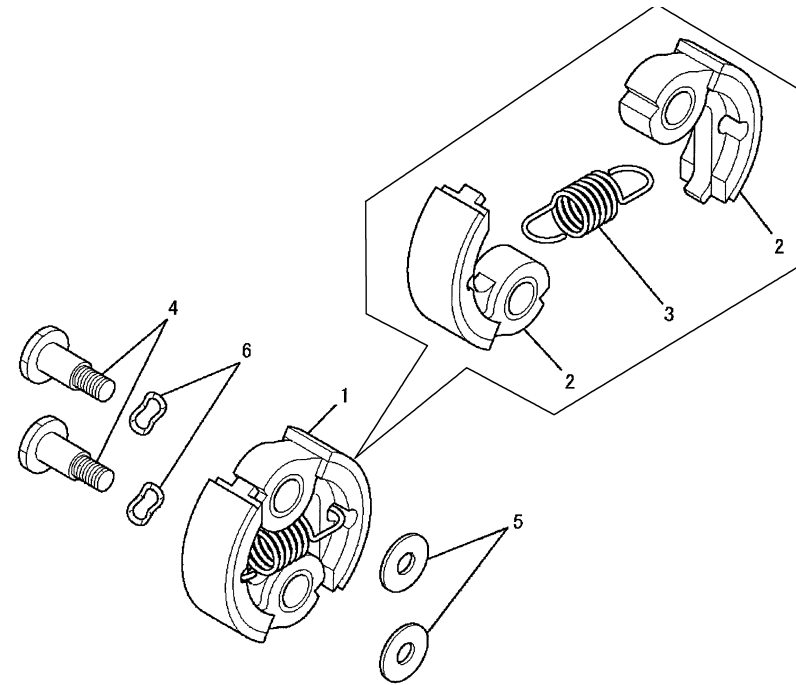

TLE23FD-100

PTO EQUIPMENT

REF NO	PART NO	DESCRIPTION	QTY	NOTES
01	TLE23056	CLUTCH ASSY	1	
02	TLE23056-1	SHOE-CLUTCH	2	
03	TLE23056-2	SPRING	1	
04	TLE23057	BOLT-CLUTCH	2	
05	TLE23059	WASHER	2	
06	TLE23058	WASHER	2