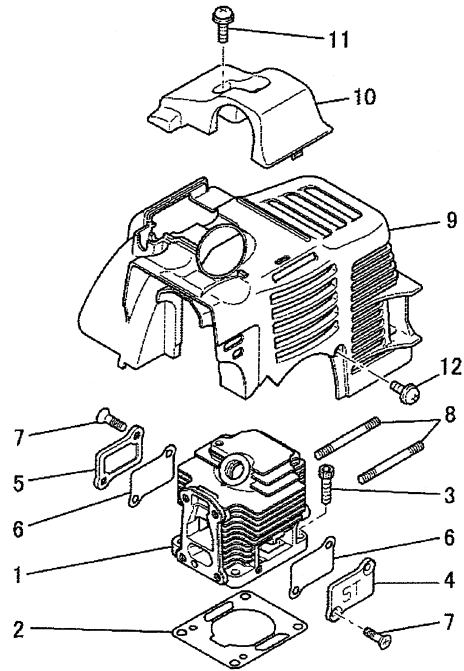

KPW2350V

CYLINDER/COOLING

REF NO	PART NO	DESCRIPTION	QTY	NOTES
01	TLE23014	CYLINDER	1	
02	TLE23015	GASKET-CYLINDER	1	
03	TLE23016	BOLT-SCH	4	
04	TLE23017	COVER	1	
05	TLE23018	COVER	1	
06	TLE23019	GASKET	2	
07	TLE23020	SCREW-CTSK-CRS	4	
08	TLE23021	BOLT-STUD	2	
09	TLE23022	SHROUD-PLASTIC	1	
10	TLE23023	GUARD-PLUG	1	
11	TLE23024	SCREW & WASHER	1	
12	TLE23025	SCREW & WASHER	1	
13	TLE23026	LABEL-EMISSION	1