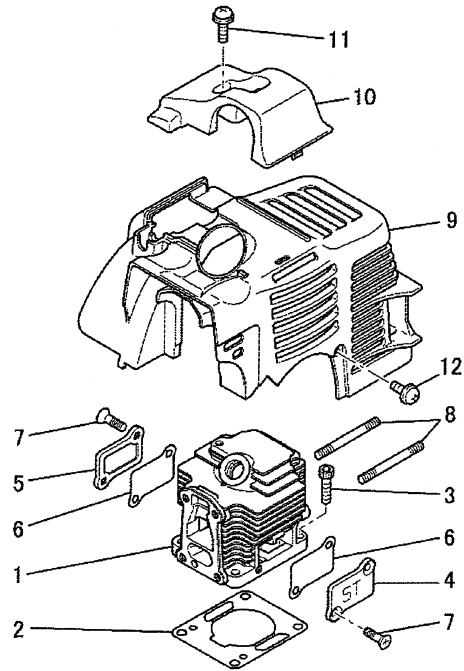

KPW2300V

TLE23FD-100

CYLINDER/COOLING

REF NO	PART NO	DESCRIPTION	QTY	NOTES
01	TLE23014	CYLINDER	1	
02	TLE23015	GASKET-CYLINDER	1	
03	TLE23016	BOLT-SCH	4	
04	TLE23017	COVER	1	
05	TLE23018	COVER	1	
06	TLE23019	GASKET	2	
07	TLE23020	SCREW-CTSK-CRS	4	
08	TLE23021	BOLT-STUD	2	
09	TLE23022	SHROUD-PLASTIC	1	
10	TLE23023	GUARD-PLUG	1	
11	TLE23024	SCREW & WASHER	1	
12	TLE23025	SCREW & WASHER	1