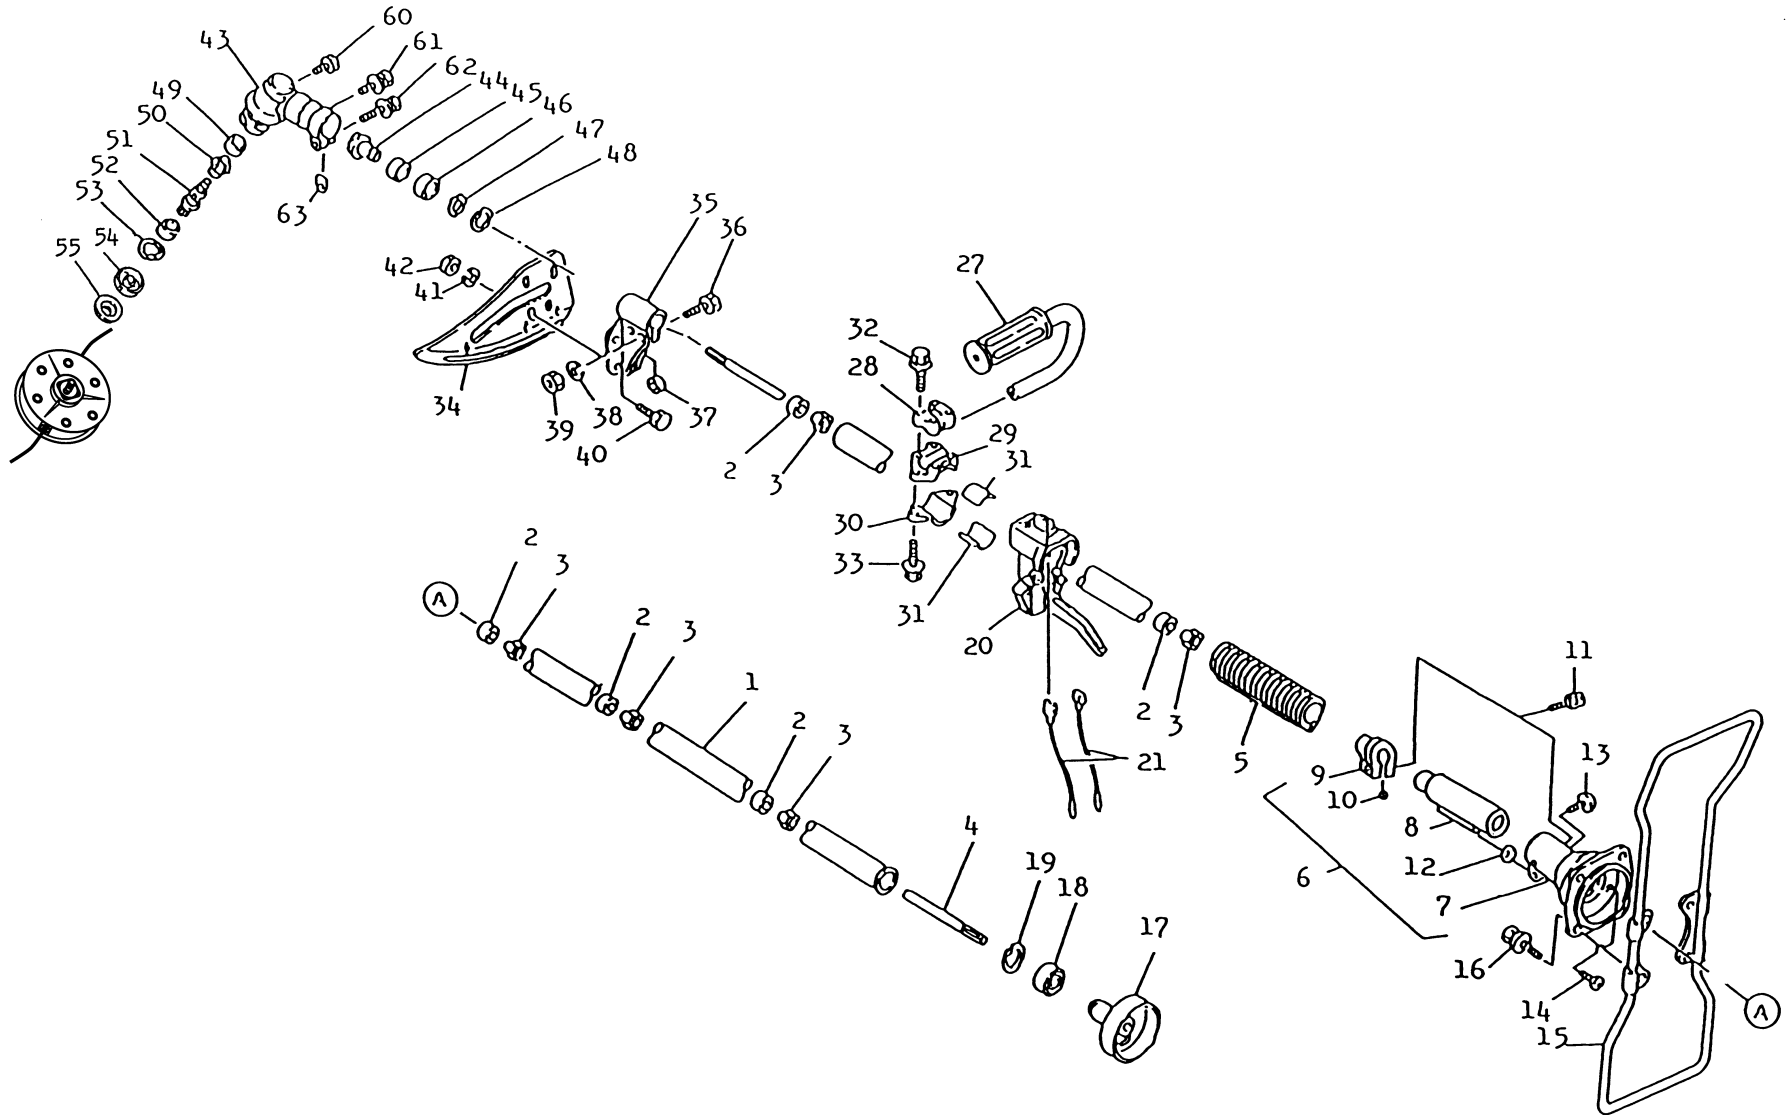

KPW2300V

TLE23FD100

BODY

KPW2300V

BODY

REF NO	PART NO	DESCRIPTION	QTY	NOTES
01	PW25001A	HOUSING-DRIVE W/CUSHION	1	
02	PW24002	METAL-DRIVE	5	
03	PW24003	CUSHION-DRIVE	5	
04	PW25004	SHAFT-DRIVE	1	
05	PW24005A	GRIP-DRIVE HOUSING	1	
06	PW25006	CLUTCH CASE ASSY	1	
07	PW25007	CASE-CLUTCH	1	
08	PW25008	INNER CASE W/CUSHION	1	
09	PW25009	HOLDER-CASE CLUTCH	1	
10	PW25010	COLLAR-SMALL	1	
11	B05X30W	BOLT W/WASHERS 5X30	1	
12	PW25012	COLLAR-LARGE	1	
13	PW25013	SCREW-BINDING 5X10	1	
14	223B0510	SCREW 5X10	1	
15	PW24008	STAND	1	
16	B06X20W	BOLT W/WASHERS 6X20	4	
17	PW25017	DRUM-CLUTCH	1	
18	PW24011	BEARING (6201-2RU)	1	
19	PW25019	RING-SNAP #12	1	
20	PW24015A	THROTTLE LEVER ASSY	1	
21	PW24016	WIRE-LEAD	2	
27	PW23022	U HANDLE W/GRIP	1	
28	PW23023	STAY A	1	
29	PW23024	STAY B	1	
30	PW23025	STAY C	1	
31	PW24025	SPACER	1	
32	B05X25W	BOLT W/WASHERS 5X25	4	
33	187B0625	BOLT 6X25	2	

TLE23FD-100

BODY

REF NO	PART NO	DESCRIPTION	QTY	NOTES
34	PW23062-02	COVER-GUARD	1	
34-42	PW23062	SAFETY GUARD ASSY	1	
35	PW23062-01	HOLDER-GUARD	1	
36	B06X25	BOLT 6X25	2	
37	PW23062-04	COLLAR-GUARD	2	
38	SW006	WASHER-SPRING 6MM	2	
39	HN006	NUT 6MM	2	
40	B06X12	BOLT 6X12	4	
41	SW006	WASHER-SPRING 6MM	4	
42	HN006	NUT 6MM	4	
43	PW25043	CASE-GEAR	1	
43-53	PW25042	GEAR CASE ASSY	1	
44	PW24039	PINION	1	
45	PW24040	BEARING (6900)	1	
46	PW25046	BEARING (6900Z)	1	
47	PW24043	RING-SNAP #10	1	
48	PW25048	RING-SNAP #22	1	
49	PW24044	BEARING (608)	1	
50	PW24045	GEAR	1	
51	PW25051	SHAFT	1	
52	PW25052	BEARING (6001DU)	1	
53	P35008	RING-SNAP #28	1	
54	PW25054	FIXER-BLADE UPPER	1	
55	PW25055	FIXER-BLADE LOWER	1	
60	PW25060	BOLT 8X8	1	
61	S05X10W	SCREW W/WASHER 5X10	1	
62	187B0630	BOLT 6X30	1	
63	PW25063	WASHER	1