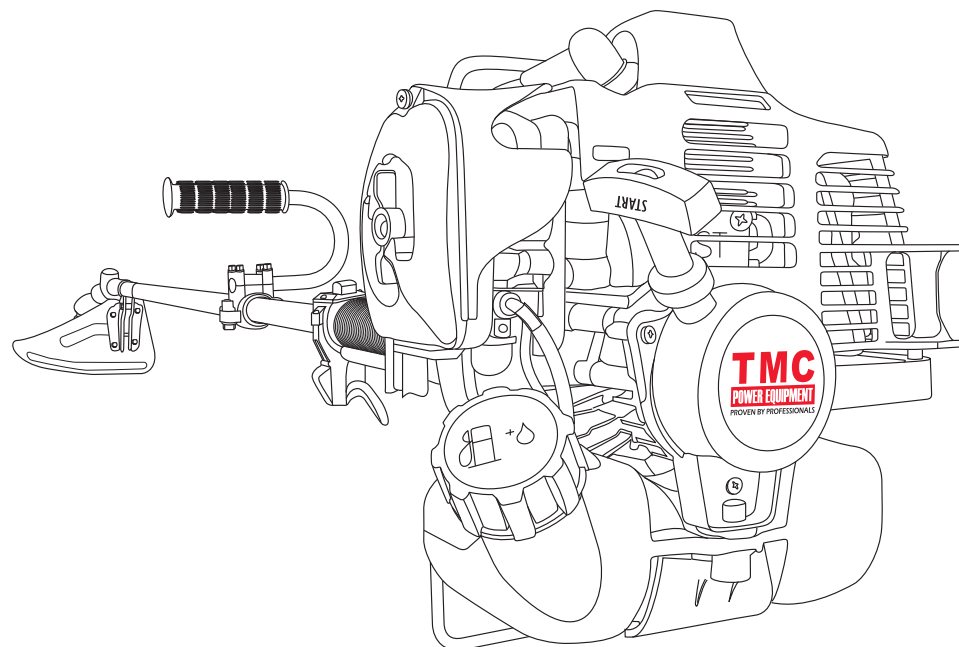

2051 Saturn Street
Monterey Park, CA 91755
323.728.7266
323.728.5304 Fax
<http://www.tmcpower.com>

PARTS CATALOG

KPW2300V LINE TRIMMER/WEEDER

ENGINE REFERENCE:

TLE23FD-100
CARB TIER III/EPA PHASE 2

REV 080509