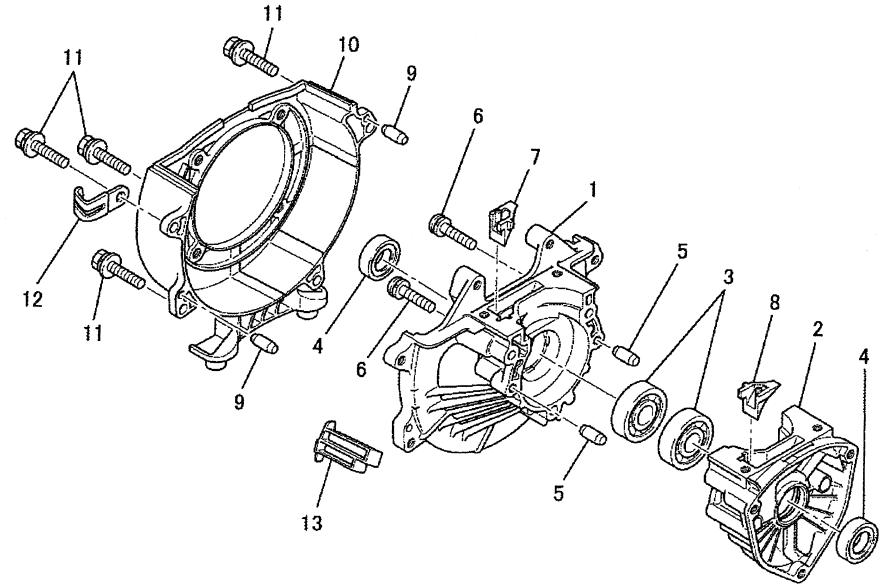

KPW2300V

TLE23FD100

CARBURETOR

REF NO	PART NO	DESCRIPTION	QTY	NOTES
01	TLE23042	GASKET-INSULATOR	1	
02	TLE23043	INSULATOR	1	
03	TLE23044	SCREW & WASHER	4	
04	TLE23045	GASKET, CARBURETOR	1	
05	TLE23C00-V	CARBURETOR ASSY	1	
CRK	TEX54XA-CRK	CARBURETOR KIT	1	
GDK	TEX54XA-GDK	GASKET/DIAPHRAGM KIT	1	
V01	TF22C01	BODY ASSY-AIR PURGE	1	
V02	TF22C02	BODY ASSY-PUMP	1	
V04	TEX54DC04XA	O-RING	1	
V05	TH26C05Z	O-RING	1	
V06	TF22C05	COVER-PRIMER PUMP	1	
V07	TLE23C07V	VALVE ASSY-THROTTLE	1	
V08	TF22C07	SWIVEL ASSY	1	
V09	TF22C08	VALVE-INLET NEEDLE	1	
V10	TF22C10	GASKET-METERING DIAPHRAGM	1	
V11	TEX54C11XA	GASKET-PUMP	1	
V12	TF22C13	DIAPHRAGM-PUMP	1	
V13	TH26C13Z	DIAPHRAGM ASSY-METERING	1	
V14	TF22C17	SCREW-IDLE ADJUST	1	
V15	TF22C19	SCREW-COLLAR THROTTLE	1	
V16	TH26C16Z	SCREW-CABLE ADJUST	1	
V16A	TF22C20	SCREW-METERING LEVER PIN	1	
V17	TF22C18	SCREW-COVER	4	
V19	TF22C21	SPRING-METERING LEVER	1	
V20	TF22C22XW	JET-MAIN KIT	1	
V21	TEX54C21XA	NUT-CABLE ADJUST	1	
V23	TF22C23	SCREEN-FUEL INLET	1	
V24	TF22C24	PIN-METERING LEVER	1	
V25	TF22C26	LEVER-METERING	1	
V26	TF22C27	BRACKET-CABLE	1	
V27	TF22C28	VALVE-CHECK	1	
V29	TF22C29	PRIMER-BULB	1	

KPW2300V

CONTROL EQUIPMENT

REF NO	PART NO	DESCRIPTION	QTY	NOTES
01	TLE23081	CABLE-THROTTLE	1	

REV 080509

TLE23FD-100

CRANKCASE

REF NO	PART NO	DESCRIPTION	QTY	NOTES
01	TLE23001	CASE-DRIVE	1	
02	TLE23002	CASE-STARTER	1	
03	TLE23003	BEARING-BALL	2	
04	TLE23004	OIL SEAL	2	
05	TLE23005	PIN-DOWEL	2	
06	TLE23006	SCREW & WASHER	3	
07	TLE23007	GUIDE	1	
08	TLE23008	GUIDE	1	
09	TLE23009	PIN-DOWEL	2	
10	TLE23010	CASE-FAN	1	
11	TLE23011	BOLT & WASHER	4	
12	TLE23012	CLAMP	1	
13	TLE23013	COVER	1	

ELECTRICAL EQUIPMENT

REF NO	PART NO	DESCRIPTION	QTY	NOTES
01	TLE23034	FLYWHEEL	1	
02	TLE23035	COIL-IGNITION	1	
03	TLE23036	CAP-PLUG	1	
04	TLE23037	GROMMET	1	
05	TLE23038	CAP-PLUG	1	
06	TLE23039	BOLT & WASHER	2	
07	BPMR8Y	NGK SPARK PLUG	1	
08	TLE23041	WIRE-LEAD	1	