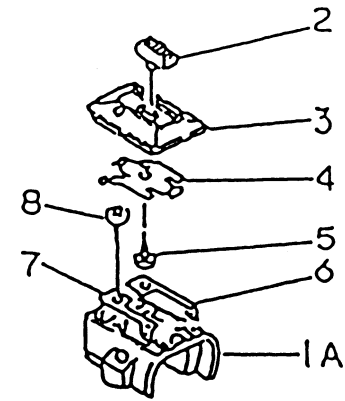

KPW2300V

TLE23FD-100

THIS PAGE INTENTIONALLY LEFT BLANK

KPW2300V

TLE23FD-100

THROTTLE LEVER

REF NO	PART NO	DESCRIPTION	QTY	NOTES
	PW24015A	THROTTLE LEVER ASSY	1	
01A	PW24015-01A	BODY-UPPER	1	
01B	PW24015-01B	BODY-LOWER	1	
02	PW24015-02	SWITCH	1	
03	PW24015-03	COVER	1	
04	PW24015-04	SPRING	1	
05	PW24015-05	SCREW 3X8	1	
06	PW24015-06	PLATE-GROUND R	1	
07	PW24015-07	PLATE-GROUND L	1	
08	PW24015-05	SCREW 3X8	2	
09	PW24015-09	LEVER	1	
10	PW24015-10	SHAFT	1	
11	PW24015-11	SPRING	1	
12	PW24015-12	STOPPER	1	
13	PW24015-13	SPRING-RETURN	1	
14	PW24015-14	E-RING	1	
15A	214B0520	SCREW 5X20	2	
16A	311B0500	NUT 5MM	2	

KPW2300V

TLE23FD100

BODY

KPW2300V

BODY

REF NO	PART NO	DESCRIPTION	QTY	NOTES
01	PW25001A	HOUSING-DRIVE W/CUSHION	1	
02	PW24002	METAL-DRIVE	5	
03	PW24003	CUSHION-DRIVE	5	
04	PW25004	SHAFT-DRIVE	1	
05	PW24005A	GRIP-DRIVE HOUSING	1	
06	PW25006	CLUTCH CASE ASSY	1	
07	PW25007	CASE-CLUTCH	1	
08	PW25008	INNER CASE W/CUSHION	1	
09	PW25009	HOLDER-CASE CLUTCH	1	
10	PW25010	COLLAR-SMALL	1	
11	B05X30W	BOLT W/WASHERS 5X30	1	
12	PW25012	COLLAR-LARGE	1	
13	PW25013	SCREW-BINDING 5X10	1	
14	223B0510	SCREW 5X10	1	
15	PW24008	STAND	1	
16	B06X20W	BOLT W/WASHERS 6X20	4	
17	PW25017	DRUM-CLUTCH	1	
18	PW24011	BEARING (6201-2RU)	1	
19	PW25019	RING-SNAP #12	1	
20	PW24015A	THROTTLE LEVER ASSY	1	
21	PW24016	WIRE-LEAD	2	
27	PW23022	U HANDLE W/GRIP	1	
28	PW23023	STAY A	1	
29	PW23024	STAY B	1	
30	PW23025	STAY C	1	
31	PW24025	SPACER	1	
32	B05X25W	BOLT W/WASHERS 5X25	4	
33	187B0625	BOLT 6X25	2	