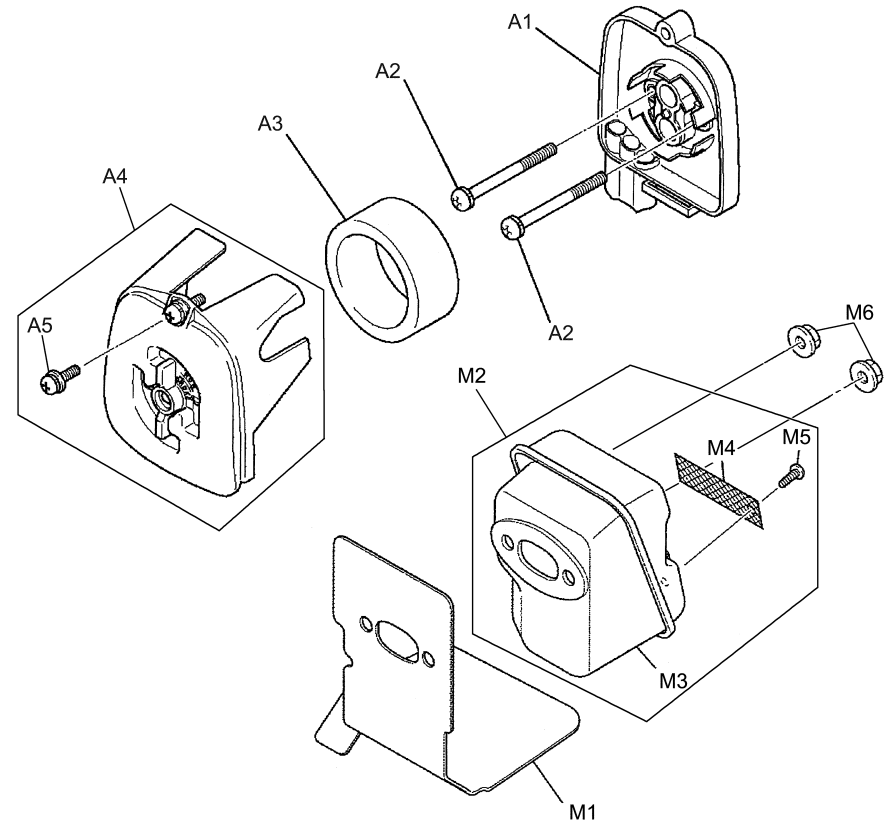

2051 Saturn Street
Monterey Park, CA 91755
323.728.7266
323.728.5304 Fax
<http://www.tmcpower.com>

PARTS CATALOG

KPW2300V LINE TRIMMER/WEEDER

ENGINE REFERENCE:

TLE23FD-100
CARB TIER III/EPA PHASE 2

REV 080509

KPW2300V

TLE23FD100

CARBURETOR

REF NO	PART NO	DESCRIPTION	QTY	NOTES
01	TLE23042	GASKET-INSULATOR	1	
02	TLE23043	INSULATOR	1	
03	TLE23044	SCREW & WASHER	4	
04	TLE23045	GASKET, CARBURETOR	1	
05	TLE23C00-V	CARBURETOR ASSY	1	
CRK	TEX54XA-CRK	CARBURETOR KIT	1	
GDK	TEX54XA-GDK	GASKET/DIAPHRAGM KIT	1	
V01	TF22C01	BODY ASSY-AIR PURGE	1	
V02	TF22C02	BODY ASSY-PUMP	1	
V04	TEX54DC04XA	O-RING	1	
V05	TH26C05Z	O-RING	1	
V06	TF22C05	COVER-PRIMER PUMP	1	
V07	TLE23C07V	VALVE ASSY-THROTTLE	1	
V08	TF22C07	SWIVEL ASSY	1	
V09	TF22C08	VALVE-INLET NEEDLE	1	
V10	TF22C10	GASKET-METERING DIAPHRAGM	1	
V11	TEX54C11XA	GASKET-PUMP	1	
V12	TF22C13	DIAPHRAGM-PUMP	1	
V13	TH26C13Z	DIAPHRAGM ASSY-METERING	1	
V14	TF22C17	SCREW-IDLE ADJUST	1	
V15	TF22C19	SCREW-COLLAR THROTTLE	1	
V16	TH26C16Z	SCREW-CABLE ADJUST	1	
V16A	TF22C20	SCREW-METERING LEVER PIN	1	
V17	TF22C18	SCREW-COVER	4	
V19	TF22C21	SPRING-METERING LEVER	1	
V20	TF22C22XW	JET-MAIN KIT	1	
V21	TEX54C21XA	NUT-CABLE ADJUST	1	
V23	TF22C23	SCREEN-FUEL INLET	1	
V24	TF22C24	PIN-METERING LEVER	1	
V25	TF22C26	LEVER-METERING	1	
V26	TF22C27	BRACKET-CABLE	1	
V27	TF22C28	VALVE-CHECK	1	
V29	TF22C29	PRIMER-BULB	1	

KPW2300V

CONTROL EQUIPMENT

REF NO	PART NO	DESCRIPTION	QTY	NOTES
01	TLE23081	CABLE-THROTTLE	1	

REV 080509

TLE23FD-100

CRANKCASE

REF NO	PART NO	DESCRIPTION	QTY	NOTES
01	TLE23001	CASE-DRIVE	1	
02	TLE23002	CASE-STARTER	1	
03	TLE23003	BEARING-BALL	2	
04	TLE23004	OIL SEAL	2	
05	TLE23005	PIN-DOWEL	2	
06	TLE23006	SCREW & WASHER	3	
07	TLE23007	GUIDE	1	
08	TLE23008	GUIDE	1	
09	TLE23009	PIN-DOWEL	2	
10	TLE23010	CASE-FAN	1	
11	TLE23011	BOLT & WASHER	4	
12	TLE23012	CLAMP	1	
13	TLE23013	COVER	1	