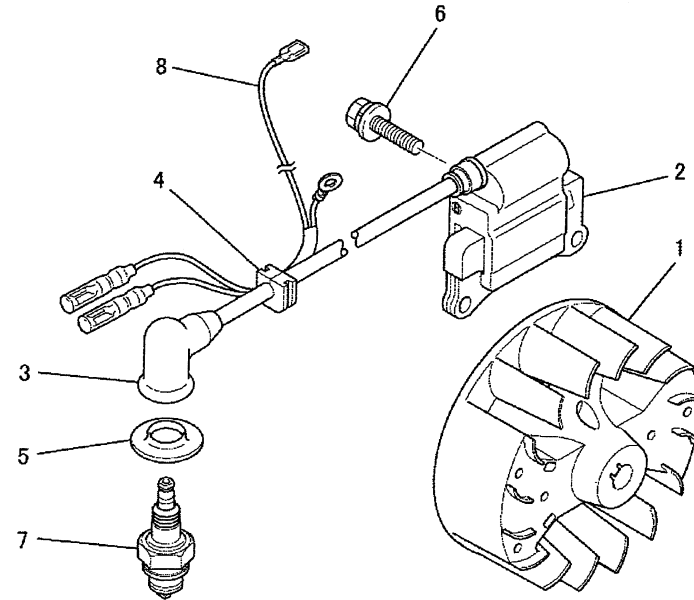

KPW2300V

TLE23FD100

CARBURETOR

REF NO	PART NO	DESCRIPTION	QTY	NOTES
01	TLE23042	GASKET-INSULATOR	1	
02	TLE23043	INSULATOR	1	
03	TLE23044	SCREW & WASHER	4	
04	TLE23045	GASKET, CARBURETOR	1	
05	TLE23C00-V	CARBURETOR ASSY	1	
CRK	TEX54XA-CRK	CARBURETOR KIT	1	
GDK	TEX54XA-GDK	GASKET/DIAPHRAGM KIT	1	
V01	TF22C01	BODY ASSY-AIR PURGE	1	
V02	TF22C02	BODY ASSY-PUMP	1	
V04	TEX54DC04XA	O-RING	1	
V05	TH26C05Z	O-RING	1	
V06	TF22C05	COVER-PRIMER PUMP	1	
V07	TLE23C07V	VALVE ASSY-THROTTLE	1	
V08	TF22C07	SWIVEL ASSY	1	
V09	TF22C08	VALVE-INLET NEEDLE	1	
V10	TF22C10	GASKET-METERING DIAPHRAGM	1	
V11	TEX54C11XA	GASKET-PUMP	1	
V12	TF22C13	DIAPHRAGM-PUMP	1	
V13	TH26C13Z	DIAPHRAGM ASSY-METERING	1	
V14	TF22C17	SCREW-IDLE ADJUST	1	
V15	TF22C19	SCREW-COLLAR THROTTLE	1	
V16	TH26C16Z	SCREW-CABLE ADJUST	1	
V16A	TF22C20	SCREW-METERING LEVER PIN	1	
V17	TF22C18	SCREW-COVER	4	
V19	TF22C21	SPRING-METERING LEVER	1	
V20	TF22C22XW	JET-MAIN KIT	1	
V21	TEX54C21XA	NUT-CABLE ADJUST	1	
V23	TF22C23	SCREEN-FUEL INLET	1	
V24	TF22C24	PIN-METERING LEVER	1	
V25	TF22C26	LEVER-METERING	1	
V26	TF22C27	BRACKET-CABLE	1	
V27	TF22C28	VALVE-CHECK	1	
V29	TF22C29	PRIMER-BULB	1	

KPW2300V

CONTROL EQUIPMENT

REF NO	PART NO	DESCRIPTION	QTY	NOTES
01	TLE23081	CABLE-THROTTLE	1	

REV 080509

TLE23FD-100

CRANKCASE

REF NO	PART NO	DESCRIPTION	QTY	NOTES
01	TLE23001	CASE-DRIVE	1	
02	TLE23002	CASE-STARTER	1	
03	TLE23003	BEARING-BALL	2	
04	TLE23004	OIL SEAL	2	
05	TLE23005	PIN-DOWEL	2	
06	TLE23006	SCREW & WASHER	3	
07	TLE23007	GUIDE	1	
08	TLE23008	GUIDE	1	
09	TLE23009	PIN-DOWEL	2	
10	TLE23010	CASE-FAN	1	
11	TLE23011	BOLT & WASHER	4	
12	TLE23012	CLAMP	1	
13	TLE23013	COVER	1	

ELECTRICAL EQUIPMENT

REF NO	PART NO	DESCRIPTION	QTY	NOTES
01	TLE23034	FLYWHEEL	1	
02	TLE23035	COIL-IGNITION	1	
03	TLE23036	CAP-PLUG	1	
04	TLE23037	GROMMET	1	
05	TLE23038	CAP-PLUG	1	
06	TLE23039	BOLT & WASHER	2	
07	BPMR8Y	NGK SPARK PLUG	1	
08	TLE23041	WIRE-LEAD	1	