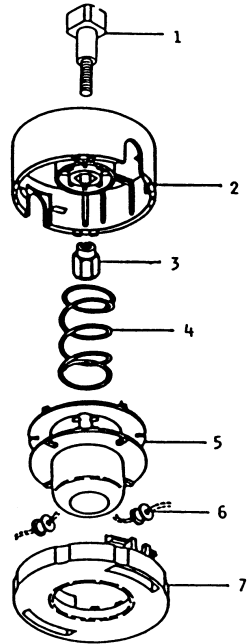

KPW2300V

TLE23FD-100

CUTTING HEAD (AUTOMATIC)

REF NO	PART NO	DESCRIPTION	QTY	NOTES
	LCT010A	HEAD ASSY-TAP		
01	LCT001B	SHAFTBOLT-LH 8MM	1	
02	LCT010A-02	HOUSING-OUTER	1	
03	LCT010A-08	NUT	1	
04	LCT010-05	SPRING	1	
05	LCT010A-04	INNER-BUMP	1	
06	LCT003	EYELET	2	
07	LCT010A-03	BASE	1