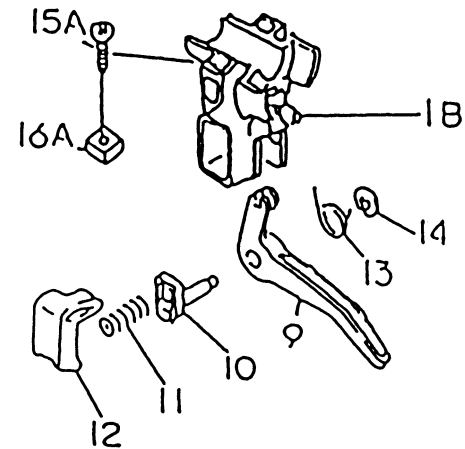

KPW2300V

TLE23FD-100

THIS PAGE INTENTIONALLY LEFT BLANK

KPW2300V

TLE23FD-100

THROTTLE LEVER

REF NO	PART NO	DESCRIPTION	QTY	NOTES
	PW24015A	THROTTLE LEVER ASSY	1	
01A	PW24015-01A	BODY-UPPER	1	
01B	PW24015-01B	BODY-LOWER	1	
02	PW24015-02	SWITCH	1	
03	PW24015-03	COVER	1	
04	PW24015-04	SPRING	1	
05	PW24015-05	SCREW 3X8	1	
06	PW24015-06	PLATE-GROUND R	1	
07	PW24015-07	PLATE-GROUND L	1	
08	PW24015-05	SCREW 3X8	2	
09	PW24015-09	LEVER	1	
10	PW24015-10	SHAFT	1	
11	PW24015-11	SPRING	1	
12	PW24015-12	STOPPER	1	
13	PW24015-13	SPRING-RETURN	1	
14	PW24015-14	E-RING	1	
15A	214B0520	SCREW 5X20	2	
16A	311B0500	NUT 5MM	2	

KPW2300V

TLE23FD100

BODY

KPW2300V

BODY

REF NO	PART NO	DESCRIPTION	QTY	NOTES
01	PW25001A	HOUSING-DRIVE W/CUSHION	1	
02	PW24002	METAL-DRIVE	5	
03	PW24003	CUSHION-DRIVE	5	
04	PW25004	SHAFT-DRIVE	1	
05	PW24005A	GRIP-DRIVE HOUSING	1	
06	PW25006	CLUTCH CASE ASSY	1	
07	PW25007	CASE-CLUTCH	1	
08	PW25008	INNER CASE W/CUSHION	1	
09	PW25009	HOLDER-CASE CLUTCH	1	
10	PW25010	COLLAR-SMALL	1	
11	B05X30W	BOLT W/WASHERS 5X30	1	
12	PW25012	COLLAR-LARGE	1	
13	PW25013	SCREW-BINDING 5X10	1	
14	223B0510	SCREW 5X10	1	
15	PW24008	STAND	1	
16	B06X20W	BOLT W/WASHERS 6X20	4	
17	PW25017	DRUM-CLUTCH	1	
18	PW24011	BEARING (6201-2RU)	1	
19	PW25019	RING-SNAP #12	1	
20	PW24015A	THROTTLE LEVER ASSY	1	
21	PW24016	WIRE-LEAD	2	
27	PW23022	U HANDLE W/GRIP	1	
28	PW23023	STAY A	1	
29	PW23024	STAY B	1	
30	PW23025	STAY C	1	
31	PW24025	SPACER	1	
32	B05X25W	BOLT W/WASHERS 5X25	4	
33	187B0625	BOLT 6X25	2	