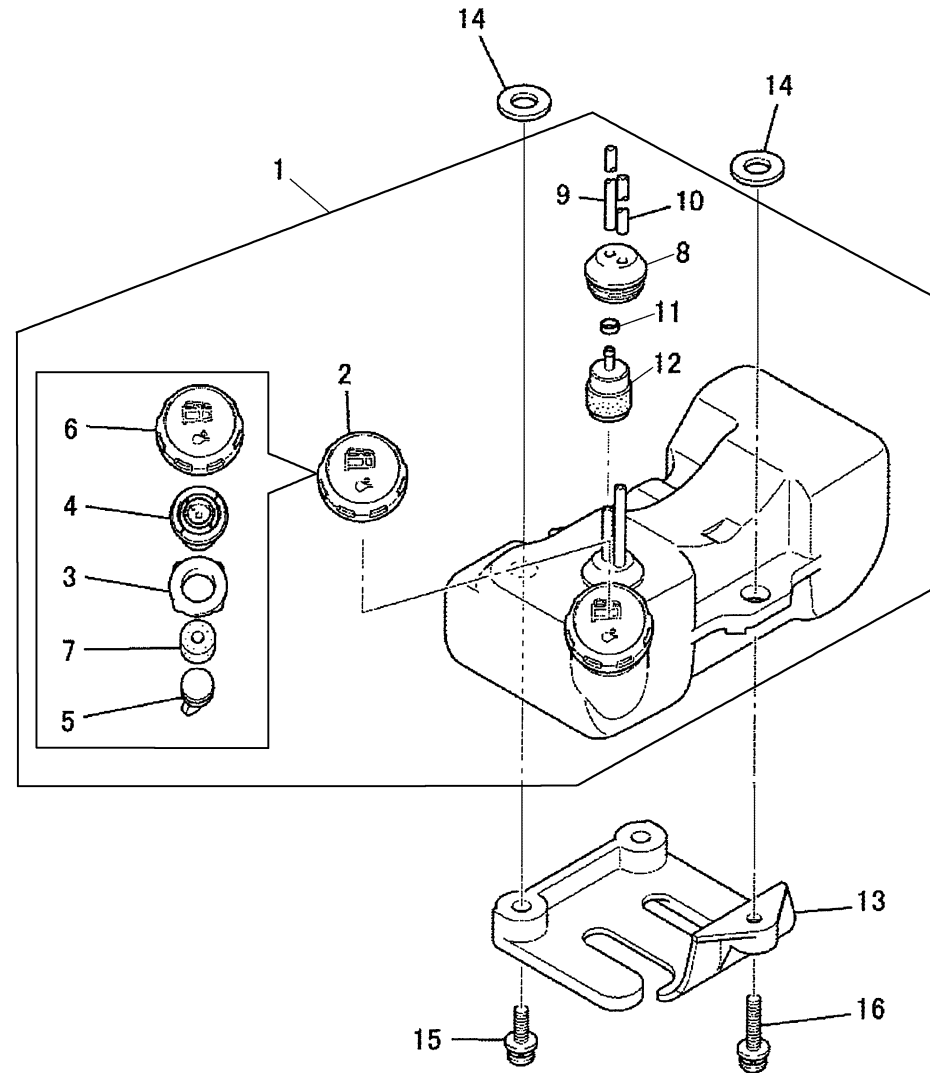

KPW2300V

TLE23FD-100

FUEL TANK/FUEL VALVE

REF NO	PART NO	DESCRIPTION	QTY	NOTES
01	TLE23063	FUEL TANK ASSY	1	
02	TLE23064	FUEL CAP ASSY	1	
03	TLE23065	PACKING	1	
04	TLE23066	BREATHER VALVE ASSY	1	
05	TLE23067	CAP	1	
06	TLE23068	CAP-FUEL TANK	1	
07	TLE23069	SPONGE	1	
08	TLE23070	GROMMET	1	
09	TLE23071	TUBE-FUEL	1	
10	TLE23072	TUBE-FUEL	1	
11	TLE23073	CLAMP	1	
12	TF22C30X	FILTER-FUEL	1	
13	TLE23075	STAND-ENGINE	1	
14	TLE23076	WASHER	3	
15	TLE23077	SCREW & WASHER	2	
16	TLE23078	SCREW & WASHER	1