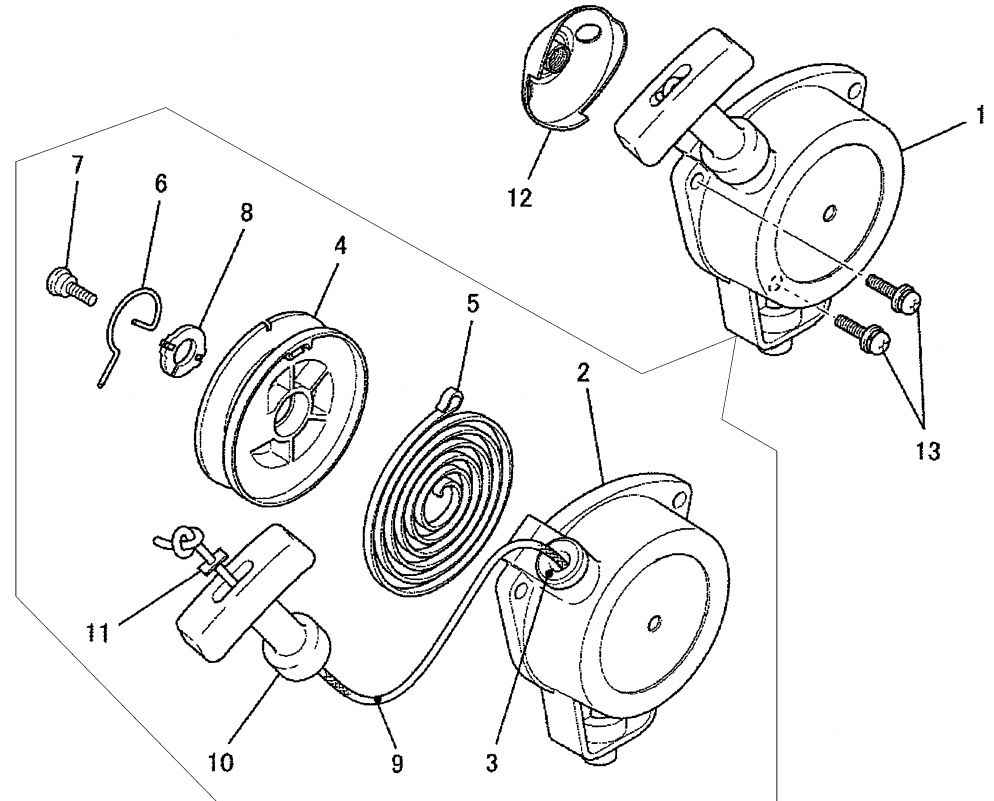

KPW2300V

TLE23FD-100

STARTER

REF NO	PART NO	DESCRIPTION	QTY	NOTES
01	TLE23060	RECOIL STARTER	1	
02	TLE23060-1	CASE-STARTER	1	
03	TLE23060-2	GUIDE	1	
04	TLE23060-3	REEL	1	
05	TLE23060-4	SPRING	1	
06	TLE23060-5	LEVER	1	
07	TLE23060-6	SCREW	1	
08	TLE23060-7	SPACER	1	
09	TLE23060-8	ROPE-STARTER	1	
10	TLE23060-9	GRIP-STARTER	1	
11	TLE23060-10	STOPPER	1	
12	TLE23061	PULLEY	1	
13	TLE23025	SCREW & WASHER	2