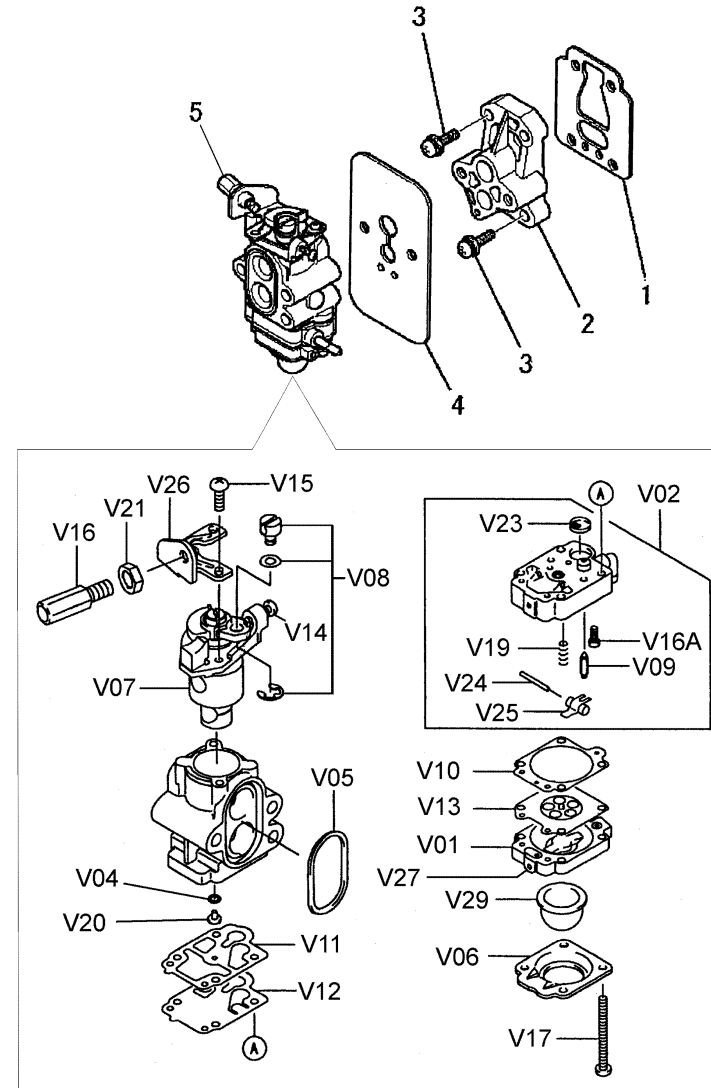

KPW2300V

TLE23FD100

CARBURETOR

REF NO	PART NO	DESCRIPTION	QTY	NOTES
01	TLE23042	GASKET-INSULATOR	1	
02	TLE23043	INSULATOR	1	
03	TLE23044	SCREW & WASHER	4	
04	TLE23045	GASKET, CARBURETOR	1	
05	TLE23C00-V	CARBURETOR ASSY	1	
CRK	TEX54XA-CRK	CARBURETOR KIT	1	
GDK	TEX54XA-GDK	GASKET/DIAPHRAGM KIT	1	
V01	TF22C01	BODY ASSY-AIR PURGE	1	
V02	TF22C02	BODY ASSY-PUMP	1	
V04	TEX54DC04XA	O-RING	1	
V05	TH26C05Z	O-RING	1	
V06	TF22C05	COVER-PRIMER PUMP	1	
V07	TLE23C07V	VALVE ASSY-THROTTLE	1	
V08	TF22C07	SWIVEL ASSY	1	
V09	TF22C08	VALVE-INLET NEEDLE	1	
V10	TF22C10	GASKET-METERING DIAPHRAGM	1	
V11	TEX54C11XA	GASKET-PUMP	1	
V12	TF22C13	DIAPHRAGM-PUMP	1	
V13	TH26C13Z	DIAPHRAGM ASSY-METERING	1	
V14	TF22C17	SCREW-IDLE ADJUST	1	
V15	TF22C19	SCREW-COLLAR THROTTLE	1	
V16	TH26C16Z	SCREW-CABLE ADJUST	1	
V16A	TF22C20	SCREW-METERING LEVER PIN	1	
V17	TF22C18	SCREW-COVER	4	
V19	TF22C21	SPRING-METERING LEVER	1	
V20	TF22C22XW	JET-MAIN KIT	1	
V21	TEX54C21XA	NUT-CABLE ADJUST	1	
V23	TF22C23	SCREEN-FUEL INLET	1	
V24	TF22C24	PIN-METERING LEVER	1	
V25	TF22C26	LEVER-METERING	1	
V26	TF22C27	BRACKET-CABLE	1	
V27	TF22C28	VALVE-CHECK	1	
V29	TF22C29	PRIMER-BULB	1	

KPW2300V

CONTROL EQUIPMENT

REF NO	PART NO	DESCRIPTION	QTY	NOTES
01	TLE23081	CABLE-THROTTLE	1	

REV 080509

TLE23FD-100

CRANKCASE

REF NO	PART NO	DESCRIPTION	QTY	NOTES
01	TLE23001	CASE-DRIVE	1	
02	TLE23002	CASE-STARTER	1	
03	TLE23003	BEARING-BALL	2	
04	TLE23004	OIL SEAL	2	
05	TLE23005	PIN-DOWEL	2	
06	TLE23006	SCREW & WASHER	3	
07	TLE23007	GUIDE	1	
08	TLE23008	GUIDE	1	
09	TLE23009	PIN-DOWEL	2	
10	TLE23010	CASE-FAN	1	
11	TLE23011	BOLT & WASHER	4	
12	TLE23012	CLAMP	1	
13	TLE23013	COVER	1	