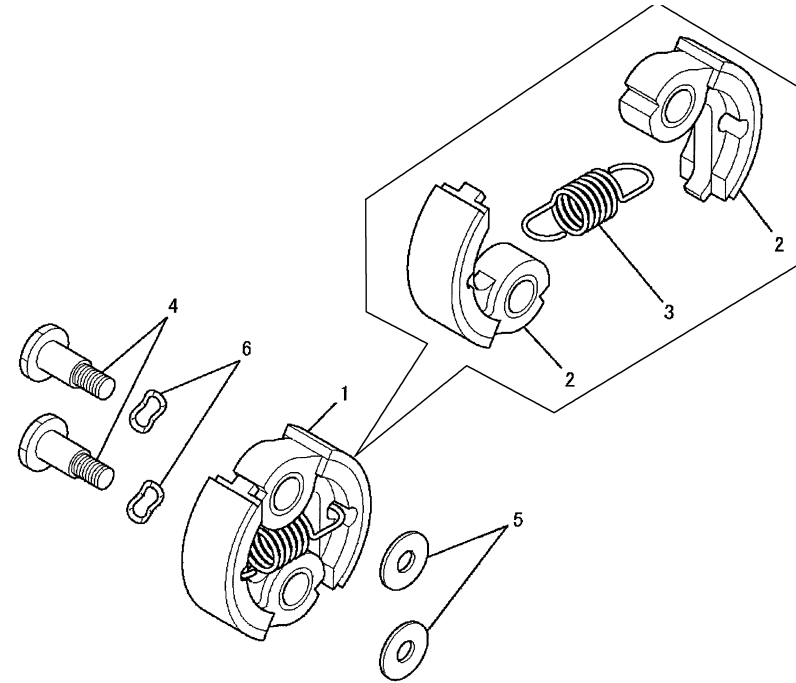

TLE23FD-100

PTO EQUIPMENT

REF NO	PART NO	DESCRIPTION	QTY	NOTES
01	TLE23056	CLUTCH ASSY	1	
02	TLE23056-1	SHOE-CLUTCH	2	
03	TLE23056-2	SPRING	1	
04	TLE23057	BOLT-CLUTCH	2	
04	TLE23059	WASHER	2	
05	TLE23058	WASHER	2