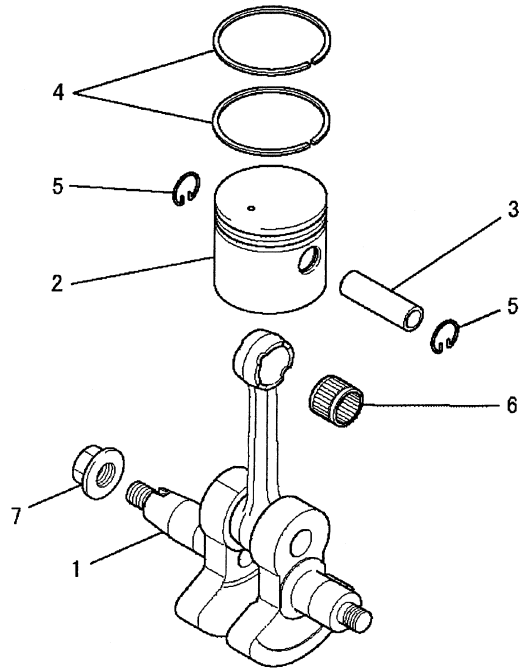

ELECTRICAL EQUIPMENT

REF NO	PART NO	DESCRIPTION	QTY	NOTES
01	TLE23034	FLYWHEEL	1	
02	TLE23035	COIL-IGNITION	1	
03	TLE23036	CAP-PLUG	1	
04	TLE23037	GROMMET	1	
05	TLE23038	CAP-PLUG	1	
06	TLE23039	BOLT & WASHER	2	
07	BPMR8Y	NGK SPARK PLUG	1	
08	TLE23041	WIRE-LEAD	1	

KPW2300V

TLE23FD-100

FUEL TANK/FUEL VALVE

REF NO	PART NO	DESCRIPTION	QTY	NOTES
01	TLE23063	FUEL TANK ASSY	1	
02	TLE23064	FUEL CAP ASSY	1	
03	TLE23065	PACKING	1	
04	TLE23066	BREATHER VALVE ASSY	1	
05	TLE23067	CAP	1	
06	TLE23068	CAP-FUEL TANK	1	
07	TLE23069	SPONGE	1	
08	TLE23070	GROMMET	1	
09	TLE23071	TUBE-FUEL	1	
10	TLE23072	TUBE-FUEL	1	
11	TLE23073	CLAMP	1	
12	TF22C30X	FILTER-FUEL	1	
13	TLE23075	STAND-ENGINE	1	
14	TLE23076	WASHER	3	
15	TLE23077	SCREW & WASHER	2	
16	TLE23078	SCREW & WASHER	1	

KPW2300V

PISTON/CRANKSHAFT

REF NO	PART NO	DESCRIPTION	QTY	NOTES
01	TLE23027	CRANKSHAFT ASSY	1	
02	TLE23028	PISTON	1	
03	TLE23029	PIN-PISTON	1	
04	TLE23030	RING-PISTON	1	
05	TLE23031	CLIP-PISTON PIN	2	
06	TLE23032	BEARIN- NEEDLE	1	
07	TLE23033	NUT-CONICAL SPG	1	