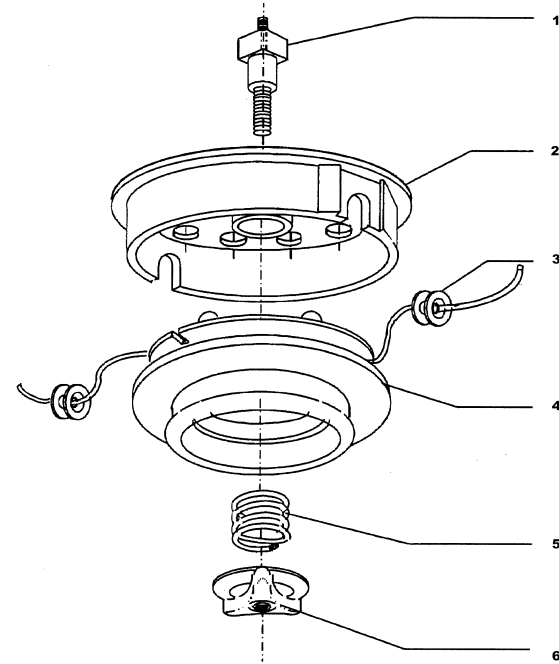

KPW2300V

TLE23FD100

BODY

KPW2300V

BODY

REF NO	PART NO	DESCRIPTION	QTY	NOTES
01	PW25001A	HOUSING-DRIVE W/CUSHION	1	
02	PW24002	METAL-DRIVE	5	
03	PW24003	CUSHION-DRIVE	5	
04	PW25004	SHAFT-DRIVE	1	
05	PW24005A	GRIP-DRIVE HOUSING	1	
06	PW25006	CLUTCH CASE ASSY	1	
07	PW25007	CASE-CLUTCH	1	
08	PW25008	INNER CASE W/CUSHION	1	
09	PW25009	HOLDER-CASE CLUTCH	1	
10	PW25010	COLLAR-SMALL	1	
11	B05X30W	BOLT W/WASHERS 5X30	1	
12	PW25012	COLLAR-LARGE	1	
13	PW25013	SCREW-BINDING 5X10	1	
14	223B0510	SCREW 5X10	1	
15	PW24008	STAND	1	
16	B06X20W	BOLT W/WASHERS 6X20	4	
17	PW25017	DRUM-CLUTCH	1	
18	PW24011	BEARING (6201-2RU)	1	
19	PW25019	RING-SNAP #12	1	
20	PW24015A	THROTTLE LEVER ASSY	1	
21	PW24016	WIRE-LEAD	2	
27	PW23022	U HANDLE W/GRIP	1	
28	PW23023	STAY A	1	
29	PW23024	STAY B	1	
30	PW23025	STAY C	1	
31	PW24025	SPACER	1	
32	B05X25W	BOLT W/WASHERS 5X25	4	
33	187B0625	BOLT 6X25	2	

TLE23FD-100

BODY

REF NO	PART NO	DESCRIPTION	QTY	NOTES
34	PW23062-02	COVER-GUARD	1	
34-42	PW23062	SAFETY GUARD ASSY	1	
35	PW23062-01	HOLDER-GUARD	1	
36	B06X25	BOLT 6X25	2	
37	PW23062-04	COLLAR-GUARD	2	
38	SW006	WASHER-SPRING 6MM	2	
39	HN006	NUT 6MM	2	
40	B06X12	BOLT 6X12	4	
41	SW006	WASHER-SPRING 6MM	4	
42	HN006	NUT 6MM	4	
43	PW25043	CASE-GEAR	1	
43-53	PW25042	GEAR CASE ASSY	1	
44	PW24039	PINION	1	
45	PW24040	BEARING (6900)	1	
46	PW25046	BEARING (6900Z)	1	
47	PW24043	RING-SNAP #10	1	
48	PW25048	RING-SNAP #22	1	
49	PW24044	BEARING (608)	1	
50	PW24045	GEAR	1	
51	PW25051	SHAFT	1	
52	PW25052	BEARING (6001DU)	1	
53	P35008	RING-SNAP #28	1	
54	PW25054	FIXER-BLADE UPPER	1	
55	PW25055	FIXER-BLADE LOWER	1	
60	PW25060	BOLT 8X8	1	
61	S05X10W	SCREW W/WASHER 5X10	1	
62	187B0630	BOLT 6X30	1	
63	PW25063	WASHER	1	

CUTTING HEAD (MANUAL)

REF NO	PART NO	DESCRIPTION	QTY	NOTES
	UN-10	MANUAL HEAD-UNIVERSAL	1	
01	UN10-1	BOLT-8X1.25MM MLH	1	
02	UN10-2	HOUSING	1	
03	UN10-3	EYELET	2	
04	UN10-4	SPOOL	1	
05	UN10-5	SPRING	1	
06	UN10-6	KNOB-LH	1	