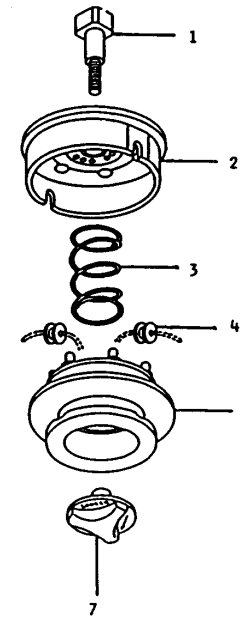

BODY

REF NO	PART NO	DESCRIPTION	QTY	NOTES
40	PW23005	RING-SNAP #26	1	
41	B06X30	BOLT 6X30	1	
42	FW006	WASHER 6MM	1	
43	SW006	WASHER-SPRING 6MM	1	
44	HN006	NUT 6MM	1	
45	214B0508A	SCREW 5X8	1	
46A	PW23046A	NIPPLE-GREASE SMALL	1	
46B	P35037	NIPPLE-GREASE	1	
47	PW23037	BEARING (6000)	1	
48	PW23048	GEAR	1	
49	PW23049	SHAFT	1	
50	PW23050	BEARING (6002RU)	1	
51	PW23051	RING-SNAP #32	1	
52	PW23052	CAP-BEARING	1	
53	PW23053	FIXER-BLADE UPPER	1	
54	PW23054	FIXER-BLADE LOWER	1	
55	PW25056	BOWL	1	
56	PW24056	BOLT	1	
57	PW23057	WASHER-TOOTHED 8MM	1	
58	461F0800	WASHER-SPRING 8MM	1	
61	PW23062-01	HOLDER-GUARD	1	
61-67	PW23062	SAFETY GUARD ASSY	1	
62	PW23062-02	COVER-GUARD	1	
63	B06X25	BOLT 6X25	2	
64	PW23062-04	COLLAR-GUARD	2	
65	SW006	WASHER-SPRING 6MM	6	
66	HN006	NUT 6MM	6	
67	B06X12	BOLT 6X12	4	
68	P35054	STOP BUTTON W/BACKET	1	
74	PW23070	STRAP-SHOULDER	1	
N/S	PW23059	BLADE-SAW 8"X70T	1	
N/S	PW23065	HOLDER-BLADE REMOVER	1	
N/S	PW23071	PROTECTOR-MUFFLER	1	

KPW23

TZ022D-F72

CUTTING HEAD (AUTOMATIC)

CUTTING HEAD (AUTOMATIC)

REF NO	PART NO	DESCRIPTION	QTY	NOTES
LCT010A	HEAD ASSY-TAP	1		
01	LCT001B	SHAFTBOLT-LH 8MM	1	
02	LCT010A-02	HOUSING-OUTER	1	
03	LCT010A-08	NUT	1	
04	LCT010-05	SPRING	1	
05	LCT010A-04	INTER-BUMP	1	
06	LCT003	EYELET	2	
07	LCT010A-03	BASE	1	

CUTTING HEAD (MANUAL)

CUTTING HEAD (MANUAL)

REF NO	PART NO	DESCRIPTION	QTY	NOTES
LCT008B	HEAD ASSY-MANUAL	1		
01	LCT001B	SHAFTBOLT-LH 8MM	1	
02	LCT002	HOUSING	1	
03	LCT003	EYELET	2	
05	LCT005	INTERSPOOL	1	
06	LCT006	SPRING	1	
07	LCT007B	KNOB-LH THREAD	1	