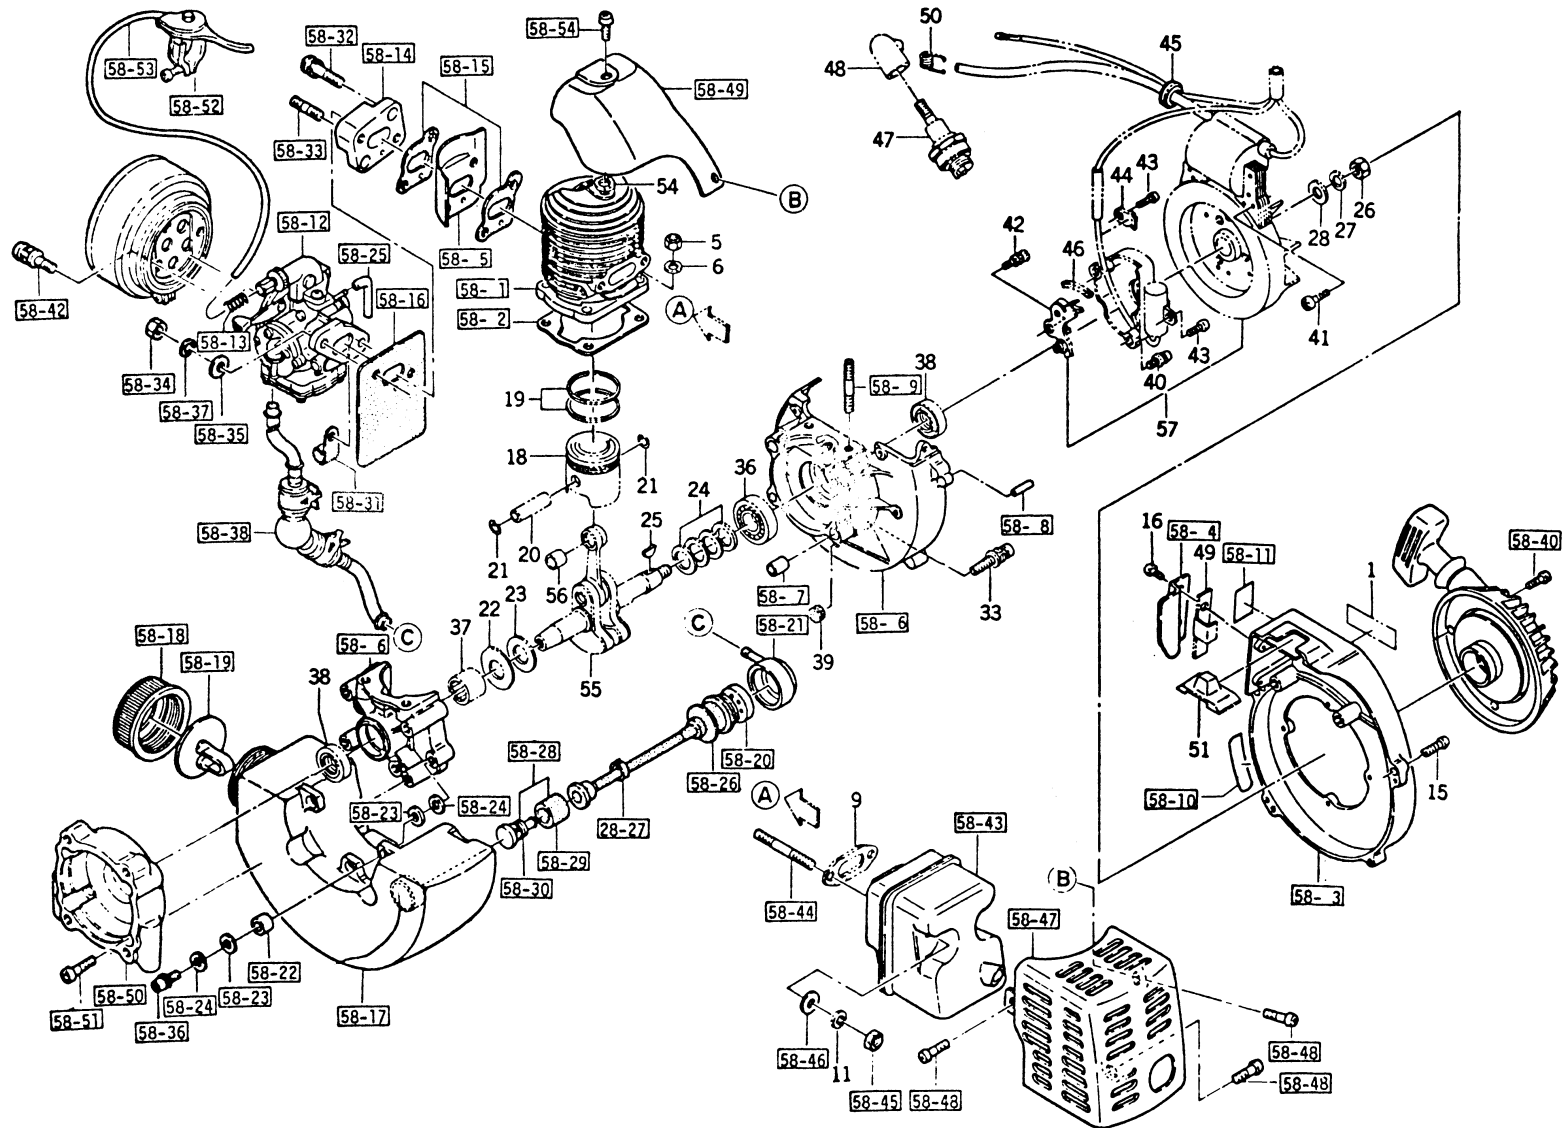

KPW23

TZ022D-F72

ENGINE

REF NO	PART NO	DESCRIPTION	QTY	NOTES
001	KT12001	LABEL-BRAND	1	
005	311B0500	NUT 5MM	4	
006	SW005	WASHER-SPRING 5MM	4	
009	KT12009	GASKET-MUFFLER	1	
011	SW005	WASHER-SPRING 5MM	2	
015	234B0416	SCREW 4X16	2	
016	232B0406A	SCREW 4X6	1	
018	KT12018	PISTON	1	
019	KT12019	PISTON RING SET	1	
020	KT12020	PIN-PISTON	1	
021	TH23056	RING-SNAP	2	
022	KT12022	WASHER-SPECIAL A	1	
023	KT12023	WASHER-SPECIAL B	1	
024	KT12024	SHIM A/B/C/D	A/R	
025	KT12025	KEY	1	
026	315B0800	NUT 8MM	1	
027	KT12027	WASHER-SPRING 8MM	1	
028	KT12028	WASHER 8MM	1	
033	TD24030	SCREW 5X30	4	
036	KT12036	BEARING (6001V3)	1	
037	KT12037	BEARING-NEEDLE	1	
038	KT12038	SEAL-OIL	2	
039	KT12039	DAMPER	4	
040	233B0408	SCREW 4X8	1	
041	234B0420A	SCREW 4X20	1	
042	234B0410	SCREW 4X10	1	
043	232B0408	SCREW 4X8	2	
044	KT12044	CLAMP	1	
045	KT12045	GROMMET	1	
046	KT12046	GASKET	1	
047	BM7	SPARK PLUG-NGK	1	
048/050	KT12048	PLUG CAP ASSY	1	
051	KT12050	SWITCH-STOP	1	
054	KT12054	GASKET	1	
055	KT12055	CRANKSHAFT ASSY	1	
056	KT12056	BUSHING-SMALL END	1	
056A	KT12056A	BEARING-NEEDLE	1	
058-01	KT125801	CYLINDER (OLD TYPE)	1	
058-01A	KT125801A	CYLINDER	1	
058-02	KT125802	GASKET	1	
058-03	KT125803	CASE-FAN	1	
058-04	KT125804	COVER-CYLINDER A	1	

KPW23

CARBURETOR

TZ022D-F72

KPW23

TZ022D-F72

CARBURETOR

REF NO	PART NO	DESCRIPTION	QTY	NOTES
01	KT12C01	ADJUSTER-CABLE	1	
02	KT12C02	NUT-LOCK	1	
03	KT12C03	CAP-BODY	1	
04	TD33052-22	SCREW 3X10	2	
05	KT12C05	GASKET	1	
06	KT12C06	SPRING-THROTTLE	1	
07	KT12C07	RETAINER-SPRING	1	
08	KT12C08	E-RING	1	
09	KT12C09	NEEDLE-JET #061	1	
10	KT12C10	VALVE-THROTTLE	1	
11	KT12C11	SCREW-SLOW STOP	1	
12	KT12C12	SPRING	1	
13	KT12C13	SCREW-ADJUST	1	
14	KT12C14	SPRING	1	
15	KT12C15	SCREW-ADJUST	1	
16	KT12C16	O-RING	1	
17	KT12C12	SPRING	1	
18	KT12C18	GASKET	1	
19	KT12C19	FUEL PUMP ASSY	1	
19A	KT12C19A	DIAPHRAGM-PUMP	1	
19B	KT12C19B	GASKET-PUMP	1	
20	TF22074	SCREW	2	