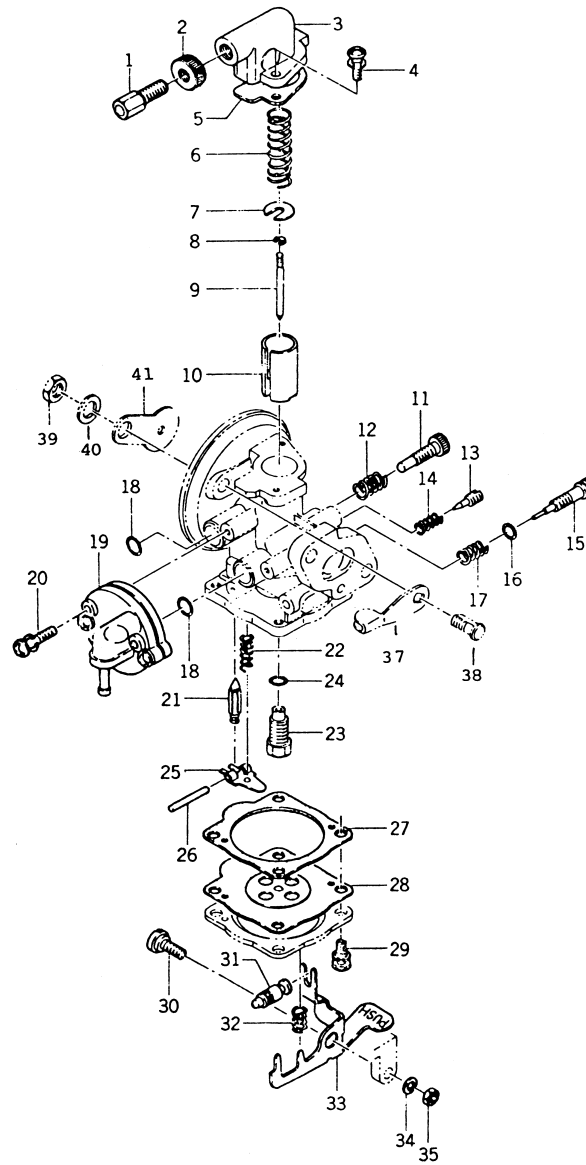

KPW23

ENGINE

TZ022D-F72

KPW23

TZ022D-F72

ENGINE

REF NO	PART NO	DESCRIPTION	QTY	NOTES
058-48	234B0408	SCREW 4X8	3	
058-49	KT125849	COVER-CYLINDER	1	
058-50	KT125850	ATTACHMENT	1	
058-51	214B0516	SCREW 5X16	4	
058-52	KT125852P-PW	LEVER-THROTTLE (PLASTIC)	1	
058-52A	KT125852-1	SCREW-THROTTLE LEVER	1	
058-52B	KT125852-2	WAVE WASHER-LEVER	1	
058-52C	KT125852A-3	SPRING-STOPPER	1	
058-52D	KT125852A-4	WASHER-PLASTIC	1	
058-52E	KT125852A-5	COVER	1	
058-53	KT125853-PW	CABLE-THROTTLE	1	
058-54	234B0410	SCREW 4X10	1	

KPW23

CARBURETOR

TZ022D-F72

KPW23

TZ022D-F72

CARBURETOR

REF NO	PART NO	DESCRIPTION	QTY	NOTES
01	KT12C01	ADJUSTER-CABLE	1	
02	KT12C02	NUT-LOCK	1	
03	KT12C03	CAP-BODY	1	
04	TD33052-22	SCREW 3X10	2	
05	KT12C05	GASKET	1	
06	KT12C06	SPRING-THROTTLE	1	
07	KT12C07	RETAINER-SPRING	1	
08	KT12C08	E-RING	1	
09	KT12C09	NEEDLE-JET #061	1	
10	KT12C10	VALVE-THROTTLE	1	
11	KT12C11	SCREW-SLOW STOP	1	
12	KT12C12	SPRING	1	
13	KT12C13	SCREW-ADJUST	1	
14	KT12C14	SPRING	1	
15	KT12C15	SCREW-ADJUST	1	
16	KT12C16	O-RING	1	
17	KT12C12	SPRING	1	
18	KT12C18	GASKET	1	
19	KT12C19	FUEL PUMP ASSY	1	
19A	KT12C19A	DIAPHRAGM-PUMP	1	
19B	KT12C19B	GASKET-PUMP	1	
20	TF22074	SCREW	2	

CARBURETOR

REF NO	PART NO	DESCRIPTION	QTY	NOTES
21	KT12C21	VALVE-NEEDLE	1	
22	KT12C22	SPRING-VALVE	1	
23	KT12C23	JET-NEEDLE	1	
24	KT12C24	O-RING	1	
25	KT12C25	LEVER-CONTROL	1	
26	KT12C26	PIN-FLOAT	1	
27	KT12C27	GASKET-DIAPHRAGM	1	
28	KT12C28	DIAPHRAGM	1	
29	TD33052-21	SCREW 3X8	4	
30	KT12C30	SCREW	1	
31	KT12C31	VALVE-BREATHER	1	
32	KT12C32	SPRING-TICKLER	1	
33	KT12C33	LEVER-TICKLER	1	
34	461F0400	WASHER-SPRING 4MM	1	
35	311B0400	NUT 4MM	1	
37	KT12C37	LEVER-CHOKE	1	
38	KT12C38	BOLT-CHOKE	1	
39	KT12C39	NUT-CHOKE	1	
40	KT12C40	WASHER-CHOKE	1	
41	KT12C41	PLATE-CHOKE	1	
58-12	KT125812-PW	CARBURETOR ASSY	1	
CRK	KT12CRK	CARBURETOR KIT		