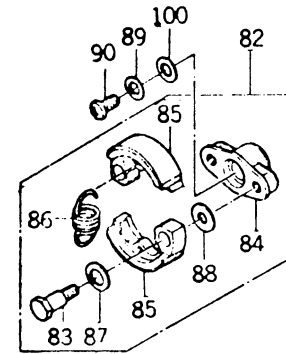

CARBURETOR

REF NO	PART NO	DESCRIPTION	QTY	NOTES
21	KT12C21	VALVE-NEEDLE	1	
22	KT12C22	SPRING-VALVE	1	
23	KT12C23	JET-NEEDLE	1	
24	KT12C24	O-RING	1	
25	KT12C25	LEVER-CONTROL	1	
26	KT12C26	PIN-FLOAT	1	
27	KT12C27	GASKET-DIAPHRAGM	1	
28	KT12C28	DIAPHRAGM	1	
29	TD33052-21	SCREW 3X8	4	
30	KT12C30	SCREW	1	
31	KT12C31	VALVE-BREATHER	1	
32	KT12C32	SPRING-TICKLER	1	
33	KT12C33	LEVER-TICKLER	1	
34	461F0400	WASHER-SPRING 4MM	1	
35	311B0400	NUT 4MM	1	
37	KT12C37	LEVER-CHOKE	1	
38	KT12C38	BOLT-CHOKE	1	
39	KT12C39	NUT-CHOKE	1	
40	KT12C40	WASHER-CHOKE	1	
41	KT12C41	PLATE-CHOKE	1	
58-12	KT125812-PW	CARBURETOR ASSY	1	
CRK	KT12CRK	CARBURETOR KIT		

THIS PAGE INTENTIONALLY LEFT BLANK

KPW23

TZ022D-F72

AIR FILTER

AIR FILTER

REF NO	PART NO	DESCRIPTION	QTY	NOTES
01	KT12A01	CAP-AIR CLEANER	1	
02	KT12A02	DUCT-AIR	1	
03	KT12A03	BAND	1	
04	232B0518	SCREW 5X18	1	
05	KT12A05	ELEMENT	1	
06	KT12A06	CASE-AIR CLEANER	1	
58-41	KT125841	AIR CLEANER ASSY	1	

PTO EQUIPMENT

PTO EQUIPMENT

REF NO	PART NO	DESCRIPTION	QTY	NOTES
082	KT125856	CLUTCH ASSY	1	
083	KT125856-3	BOLT-CLUTCH	2	
084	KT125856-6	HOLDER-CLUTCH	1	
085	KT125856-1	SHOE-CLUTCH	2	
086	KT125856-2	SPRING-CLUTCH	1	
087	KT125856-4	WASHER-UPPER A	2	
088	KT125856-5	WASHER-LOWER B	2	
089	461F0600	WASHER-SPRING 6MM	1	
090	214B0612	SCREW 6X12	1	
100	KT125856-5	WASHER-LOWER B	1	