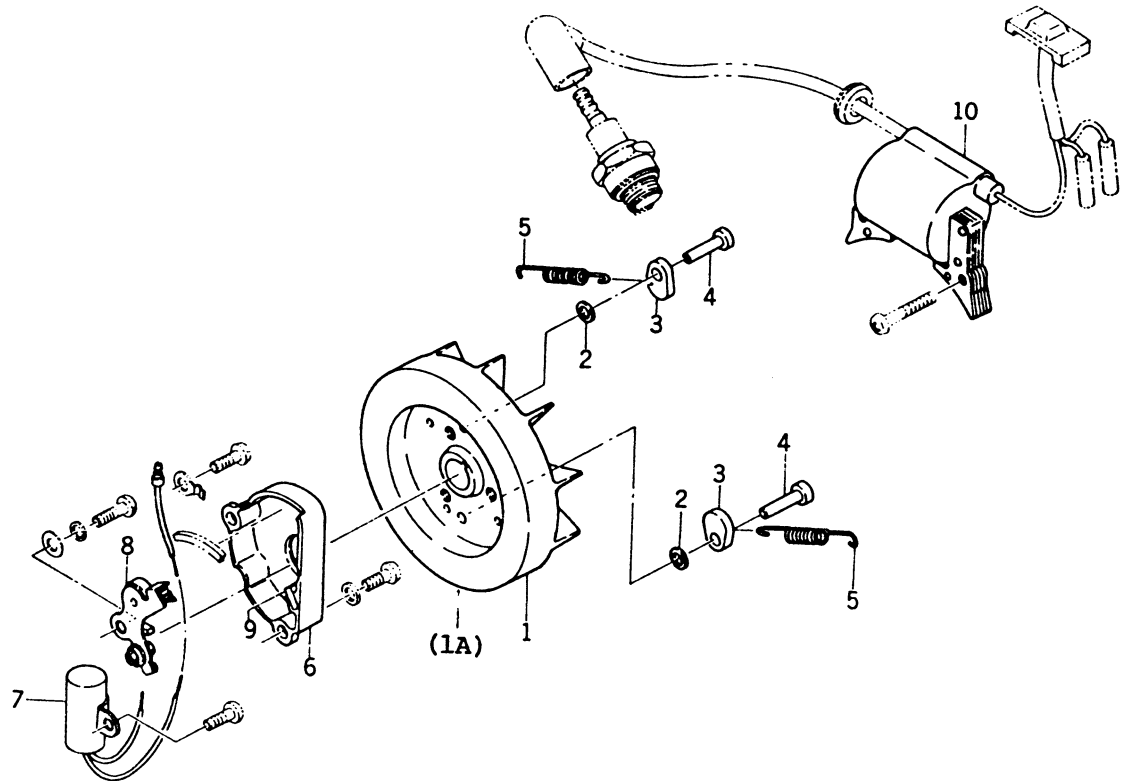

KPW23

TZ022D-F72

ELECTRICAL EQUIPMENT

REF NO	PART NO	DESCRIPTION	QTY	NOTES
01	KT12M01	FLYWHEEL	1	
01A	KT12M01A	FLYWHEEL (NEW)	1	
01B	KT12M01B	FLYWHEEL (NEW FOR CDI)	1	
02	KT12M02	WASHER-SPECIAL	2	
03	KT12M03	PAWL	2	
04	KT12M04	PIN-PAWL	2	
05	KT12M05	SPRING-PAWL	2	
06	KT12M06	COVER	1	
07	KT12M07	CONDENSER	1	
08	KT12M08	BREAKER	1	
09	KT12M09	FELT-CAM	1	
10	KT12M010	COIL-IGNITION	1	
10B	KT12M010B	COIL-IGNITION (NEW FOR CDI)	1	
N/S	KT12M011B	IGNITER-FLAT TERMINAL	1	
N/S	KT12M012B	BRACKET-IGNITER	1	
N/S	KT12M013B	WIRE-LEAD	1