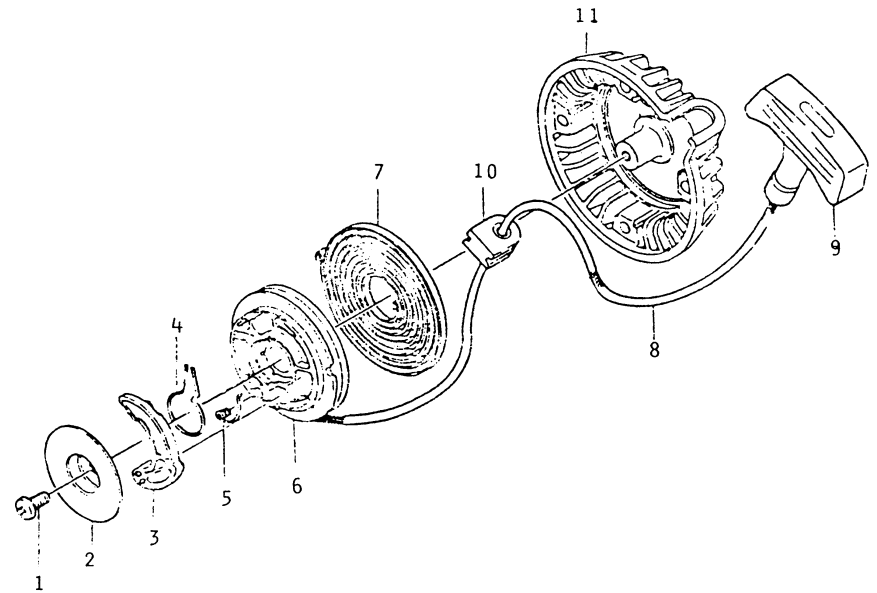

KPW23

TZ022D-F72

ELECTRICAL EQUIPMENT

REF NO	PART NO	DESCRIPTION	QTY	NOTES
01	KT12M01	FLYWHEEL	1	
01A	KT12M01A	FLYWHEEL (NEW)	1	
01B	KT12M01B	FLYWHEEL (NEW FOR CDI)	1	
02	KT12M02	WASHER-SPECIAL	2	
03	KT12M03	PAWL	2	
04	KT12M04	PIN-PAWL	2	
05	KT12M05	SPRING-PAWL	2	
06	KT12M06	COVER	1	
07	KT12M07	CONDENSER	1	
08	KT12M08	BREAKER	1	
09	KT12M09	FELT-CAM	1	
10	KT12M010	COIL-IGNITION	1	
10B	KT12M010B	COIL-IGNITION (NEW FOR CDI)	1	
N/S	KT12M011B	IGNITER-FLAT TERMINAL	1	
N/S	KT12M012B	BRACKET-IGNITER	1	
N/S	KT12M013B	WIRE-LEAD	1	

KPW23

TZ022D-F72

STARTER (OLD)

STARTER (OLD)

REF NO	PART NO	DESCRIPTION	QTY	NOTES
01	KT12R01	SPRING-RECOIL	1	
02	KT12R02	PLATE	1	
03	KT12R03	SCREW	1	
04	CN005	NUT-CAP	1	
05	KT12R05	GUIDE-ROPE	1	
06	KT12R06	ROPE	1	
07	KT12R07	GRIP	1	
08	KT12R08	REEL-RECOIL	1	
09	KT12R09	CASE-RECOIL	1	
58-39	KT125839	RECOIL ASSY (OLD)	1	

STARTER (NEW)

STARTER (NEW)

REF NO	PART NO	DESCRIPTION	QTY	NOTES
01	KT12R01A	SCREW	1	
02	KT12R02A	RETAINER	1	
03	KT12R03A	PAWL	1	
04	KT12R04A	SPRING	1	
05	KT12R05A	SPRING-RETURN	1	
06	KT12R06A	REEL	1	
07	TF22080-07	SPRING-RECOIL	1	
08	KT12R08A	ROPE	1	
09	KT12R09A	HANDLE	1	
10	KT12R10	GUIDE-ROPE	1	
11	KT12R11	CASE-RECOIL	1	
58-39A	TF22080	RECOIL ASSY	1	