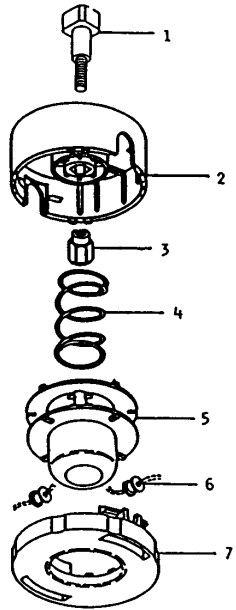

KPW23

TZ022D-F72

CUTTING HEAD (AUTOMATIC)

CUTTING HEAD (AUTOMATIC)

REF NO	PART NO	DESCRIPTION	QTY	NOTES
LCT010A	HEAD ASSY-TAP	1		
01	LCT001B	SHAFTBOLT-LH 8MM	1	
02	LCT010A-02	HOUSING-OUTER	1	
03	LCT010A-08	NUT	1	
04	LCT010-05	SPRING	1	
05	LCT010A-04	INTER-BUMP	1	
06	LCT003	EYELET	2	
07	LCT010A-03	BASE	1