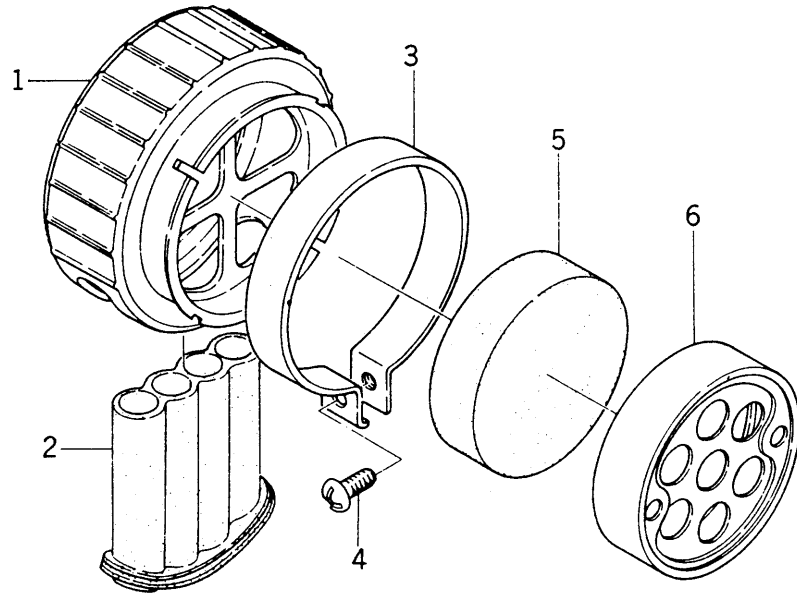

KPW23

TZ022D-F72

AIR FILTER

AIR FILTER

REF NO	PART NO	DESCRIPTION	QTY	NOTES
01	KT12A01	CAP-AIR CLEANER	1	
02	KT12A02	DUCT-AIR	1	
03	KT12A03	BAND	1	
04	232B0518	SCREW 5X18	1	
05	KT12A05	ELEMENT	1	
06	KT12A06	CASE-AIR CLEANER	1	
58-41	KT125841	AIR CLEANER ASSY	1	

PTO EQUIPMENT