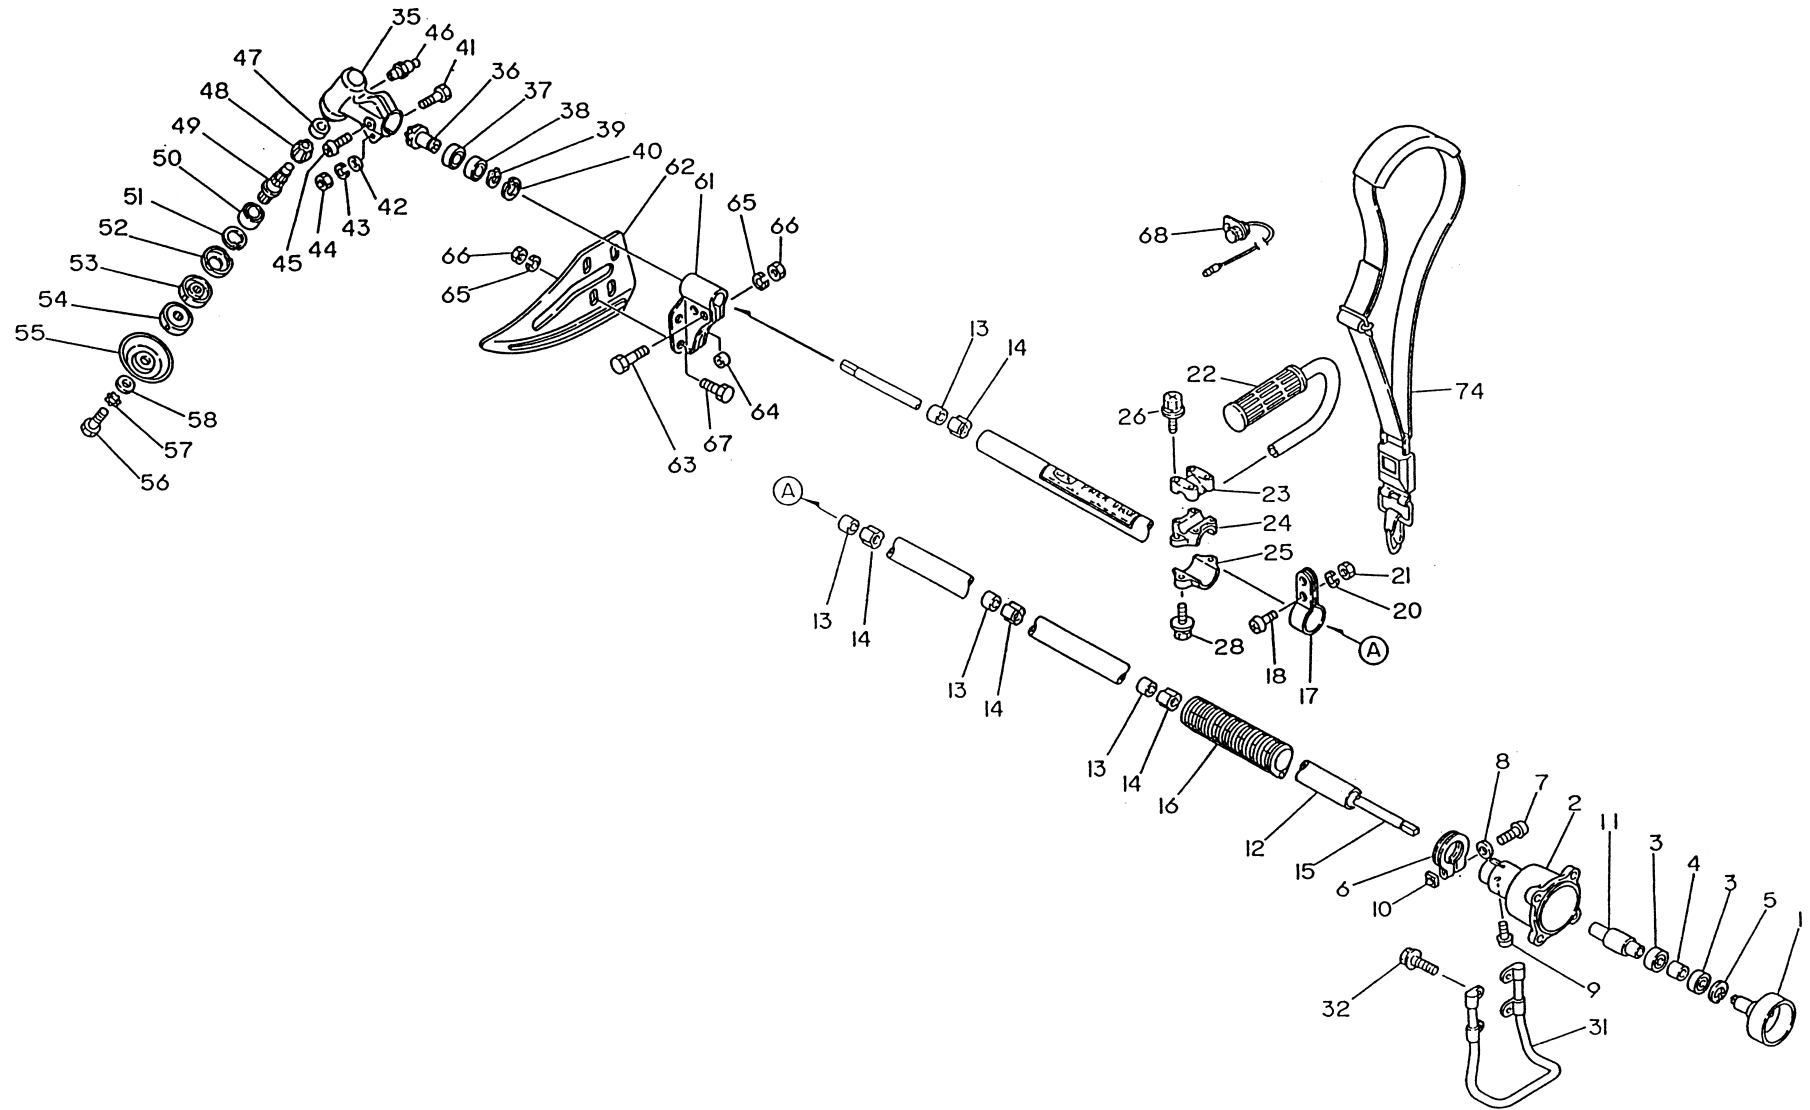

KPW23

TZ022D-F72

BODY

KPW23

TZ022D-F72

BODY

REF NO	PART NO	DESCRIPTION	QTY	NOTES
01	PW23001	DRUM-CLUTCH	1	
02	PW23002	CASE-CLUTCH	1	
03	PW23003	BEARING (6000RU)	2	
04	PW23004	COLLAR-BEARING	1	
05	PW23005	RING-SNAP #26	1	
06	PW23006	CLAMP-CLUTCH CASE	1	
07	B05X30W	BOLT W/WASHERS 5X30	1	
08	410B0500	WASHER 5MM	1	
09	PW23009	SCREW-SPECIAL	1	
10	PW23010	NUT-SQUARE 5MM	1	
11	PW23011	JOINT-DRIVE SHAFT	1	
12	PW23012A	HOUSING W/CUSHION	1	
13	PW23013	METAL-DRIVE	4	
14	PW23014	CUSHION-DRIVE	4	
15	PW23015	SHAFT-DRIVE	1	
16	PW23016A	GRIP-DRIVE HOUSING	1	
17	PW23017	SUPPORT-STRAP	1	
18	S05X12	SCREW 5X12	1	
20	SW005	WASHER-SPRING 5MM	1	
21	311B0500	NUT 5MM	1	
22	PW23022	U HANDLE W/GRIP	1	
23	PW23023	STAY A	1	
24	PW23024	STAY B	1	
25	PW23025	STAY C	1	
26	B05X25W	BOLT W/WASHERS 5X25	4	
28	B06X25W	BOLT W/WASHERS 6X25	2	
31	PW23031	STAND	1	
32	B05X25W	BOLT W/WASHERS 5X25	4	
35	PW23035	GEAR CASE	1	
35-52	PW23068	GEAR CASE ASSY (NO FIXERS)	1	
36	PW23036	PINION	1	
37	PW23037	BEARING (6000)	1	
38	PW23003	BEARING (6000RU)	1	
39	PW23039	RING-SNAP #10	1	

BODY

REF NO	PART NO	DESCRIPTION	QTY	NOTES
40	PW23005	RING-SNAP #26	1	
41	B06X30	BOLT 6X30	1	
42	FW006	WASHER 6MM	1	
43	SW006	WASHER-SPRING 6MM	1	
44	HN006	NUT 6MM	1	
45	214B0508A	SCREW 5X8	1	
46A	PW23046A	NIPPLE-GREASE SMALL	1	
46B	P35037	NIPPLE-GREASE	1	
47	PW23037	BEARING (6000)	1	
48	PW23048	GEAR	1	
49	PW23049	SHAFT	1	
50	PW23050	BEARING (6002RU)	1	
51	PW23051	RING-SNAP #32	1	
52	PW23052	CAP-BEARING	1	
53	PW23053	FIXER-BLADE UPPER	1	
54	PW23054	FIXER-BLADE LOWER	1	
55	PW25056	BOWL	1	
56	PW24056	BOLT	1	
57	PW23057	WASHER-TOOTHED 8MM	1	
58	461F0800	WASHER-SPRING 8MM	1	
61	PW23062-01	HOLDER-GUARD	1	
61-67	PW23062	SAFETY GUARD ASSY	1	
62	PW23062-02	COVER-GUARD	1	
63	B06X25	BOLT 6X25	2	
64	PW23062-04	COLLAR-GUARD	2	
65	SW006	WASHER-SPRING 6MM	6	
66	HN006	NUT 6MM	6	
67	B06X12	BOLT 6X12	4	
68	P35054	STOP BUTTON W/BACKET	1	
74	PW23070	STRAP-SHOULDER	1	
N/S	PW23059	BLADE-SAW 8"X70T	1	
N/S	PW23065	HOLDER-BLADE REMOVER	1	
N/S	PW23071	PROTECTOR-MUFFLER	1