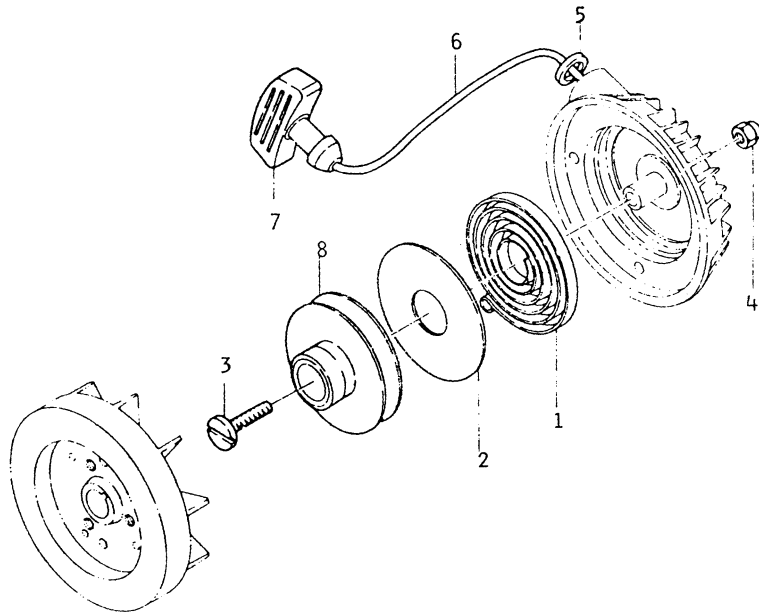

KPW23

TZ022D-F72

STARTER (OLD)

STARTER (OLD)

REF NO	PART NO	DESCRIPTION	QTY	NOTES
01	KT12R01	SPRING-RECOIL	1	
02	KT12R02	PLATE	1	
03	KT12R03	SCREW	1	
04	CN005	NUT-CAP	1	
05	KT12R05	GUIDE-ROPE	1	
06	KT12R06	ROPE	1	
07	KT12R07	GRIP	1	
08	KT12R08	REEL-RECOIL	1	
09	KT12R09	CASE-RECOIL	1	
58-39	KT125839	RECOIL ASSY (OLD)	1