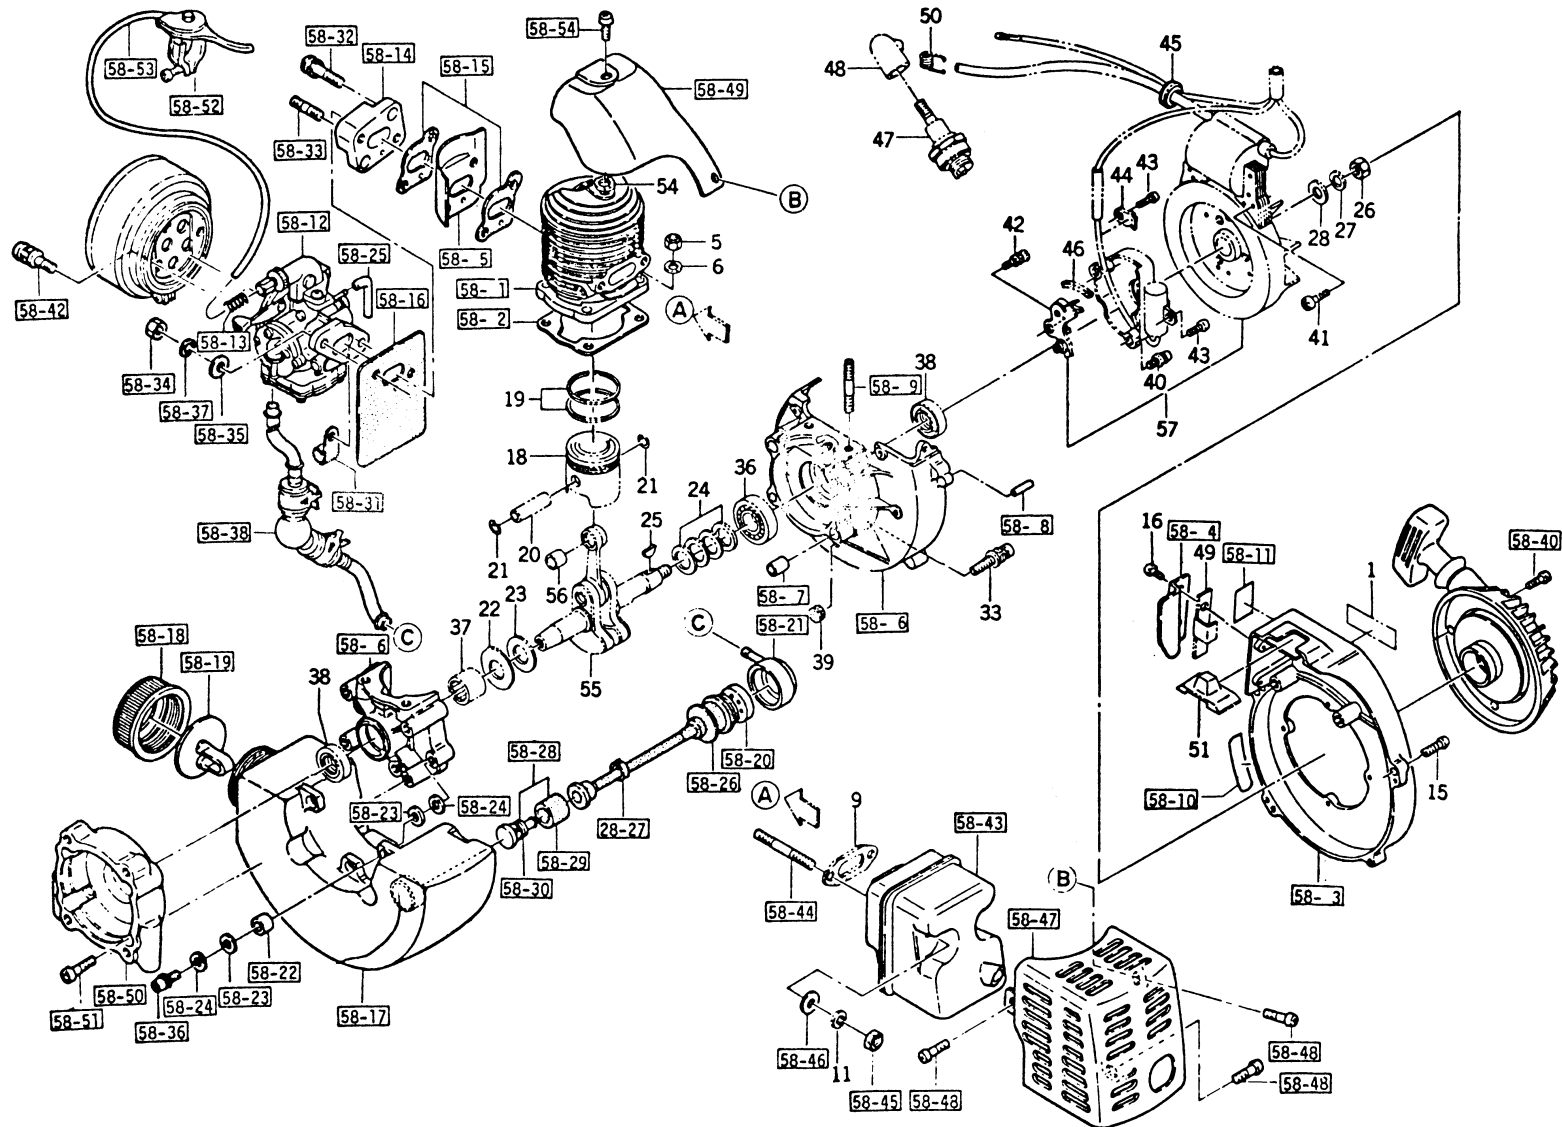

KPW23

ENGINE

TZ022D-F72

KPW23

TZ022D-F72

ENGINE

REF NO	PART NO	DESCRIPTION	QTY	NOTES
058-48	234B0408	SCREW 4X8	3	
058-49	KT125849	COVER-CYLINDER	1	
058-50	KT125850	ATTACHMENT	1	
058-51	214B0516	SCREW 5X16	4	
058-52	KT125852P-PW	LEVER-THROTTLE (PLASTIC)	1	
058-52A	KT125852-1	SCREW-THROTTLE LEVER	1	
058-52B	KT125852-2	WAVE WASHER-LEVER	1	
058-52C	KT125852A-3	SPRING-STOPPER	1	
058-52D	KT125852A-4	WASHER-PLASTIC	1	
058-52E	KT125852A-5	COVER	1	
058-53	KT125853-PW	CABLE-THROTTLE	1	
058-54	234B0410	SCREW 4X10	1	

KPW23

CARBURETOR

TZ022D-F72

KPW23

TZ022D-F72

CARBURETOR

REF NO	PART NO	DESCRIPTION	QTY	NOTES
01	KT12C01	ADJUSTER-CABLE	1	
02	KT12C02	NUT-LOCK	1	
03	KT12C03	CAP-BODY	1	
04	TD33052-22	SCREW 3X10	2	
05	KT12C05	GASKET	1	
06	KT12C06	SPRING-THROTTLE	1	
07	KT12C07	RETAINER-SPRING	1	
08	KT12C08	E-RING	1	
09	KT12C09	NEEDLE-JET #061	1	
10	KT12C10	VALVE-THROTTLE	1	
11	KT12C11	SCREW-SLOW STOP	1	
12	KT12C12	SPRING	1	
13	KT12C13	SCREW-ADJUST	1	
14	KT12C14	SPRING	1	
15	KT12C15	SCREW-ADJUST	1	
16	KT12C16	O-RING	1	
17	KT12C12	SPRING	1	
18	KT12C18	GASKET	1	
19	KT12C19	FUEL PUMP ASSY	1	
19A	KT12C19A	DIAPHRAGM-PUMP	1	
19B	KT12C19B	GASKET-PUMP	1	
20	TF22074	SCREW	2	