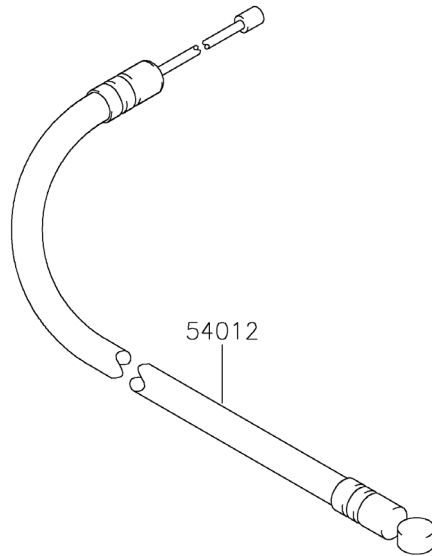

KPW2260V

TJ023E-KF70, -LF70

CONTROL-EQUIPMENT

REF NO	PART NO	DESCRIPTION	KF70	LF70
54012	TJ27115	CABLE-THROTTLE	1	1