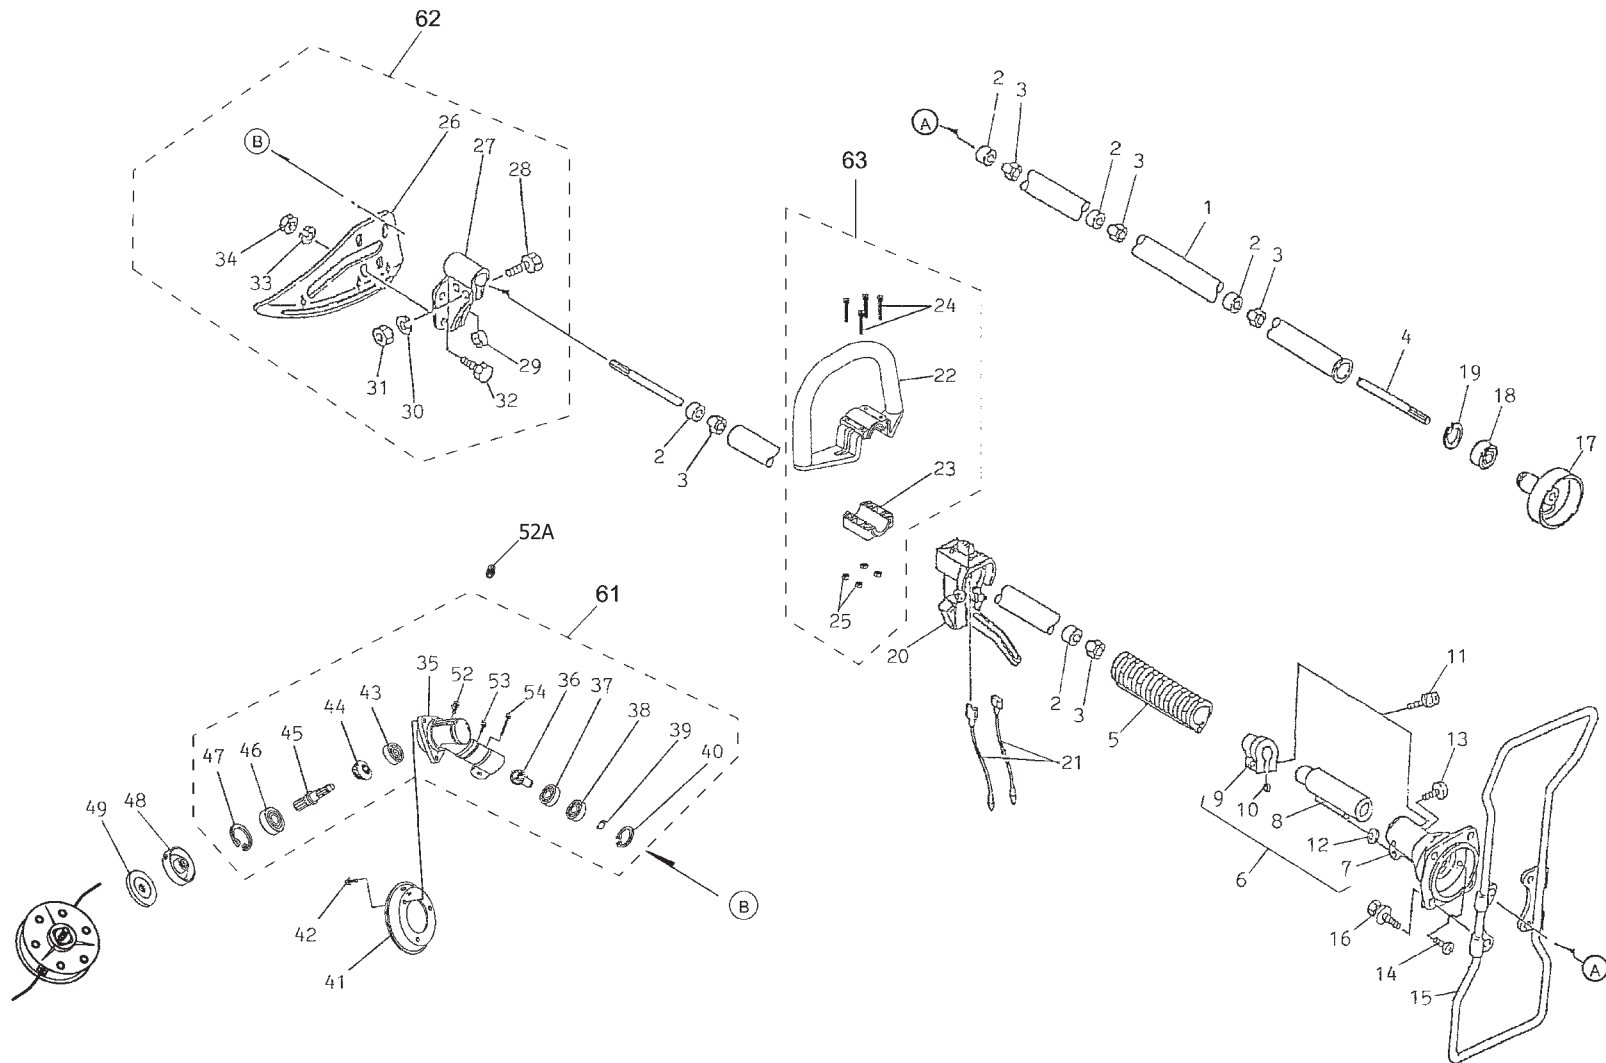

KPW2260V

TJ023E-KF70, -LF70

BODY

KPW2260V

TJ023E-KF70, -LF70

BODY

REF NO	PART NO	DESCRIPTION	QTY
01	PW27501	DRIVE HOUSING ASSY (W/ BUSHINGS)	1
04	PW27505	DRIVE SHAFT 1540	1
05	PW24005A	GRIP-DRIVE HOUSING	1
06	PW25006	CLUTCH CASE ASSY	1
07	PW25007	CASE-CLUTCH	1
08	PW25008	INNER CASE W/CUSHION	1
09	PW25009	HOLDER-CASE CLUTCH	1
10	PW25010	COLLAR-SMALL	1
11	B05X30W	BOLT W/WASHERS 5X30	2
12	PW25012	COLLAR-LARGE	1
13	AH26040	SCREW-TAPPING 5X14	1
14	S05X10	SCREW 5X10	2
15	PW24008	STAND	1
16	B06X20W	BOLT W/WASHERS 6X20	4
17	PW25017B	DRUM-CLUTCH	1
18	PW24011	BEARING (6201-2RU)	1
19	PW25019	RING-SNAP #12	1
20	PW24015A	THROTTLE LEVER ASSY	1
21	PW24016	WIRE-LEAD	2
22	PW27507	LOOP HANDLE	1
23	PW27508	BRACKET-LOOP HANDLE	1
24	PW27509	SCREW-W/WASHERS-5X35-BLACK	4
25	PW27510	NUT 5-BLACK	4
26	PW23062-02	COVER-GUARD	1
27	PW23062-01	HOLDER-GUARD	1
28	B06X20	BOLT 6X20	2
29	PW23062-04	COLLAR-GUARD	2
30	SW006	WASHER-SPRING 6MM	2
31	HN006	NUT 6MM	2
32	B06X12	BOLT 6X12	4

BODY

REF NO	PART NO	DESCRIPTION	QTY
33	SW006	WASHER-SPRING 6MM	4
34	HN006	NUT 6MM	4
35	PW27512	GEAR CASE (CASE ONLY)	1
36	PW27513	PINION	1
37	PW27514	BEARING-BALL-609	1
38	PW27515A	BEARING-BALL 609ZZ	1
39	PW27516	SNAP RING 9	1
40	PW27517	SNAP RING 24	1
41	PW27518	GRASS COVER	1
42	S04X8W	SCREW-W/WASHER-4X8	3
43	PW27519	BEARING-BALL-627	1
44	PW27520	GEAR	1
45	PW27521	CUTTER SHAFT	1
46	PW25052	BEARING (6001DU)	1
47	P35008	RING-SNAP #28	1
48	PW27522	FIXER-BLADE-UPPER	1
49	PW27523	FIXER-BLADE-LOWER	1
50	PW27524	NUT COVER	1
51	PW27525	CUTTER BOLT	1
52	B06X8	BOLT-6X8	1
52A	PW27526	GREASE FITTING M6X1.0	1
53	B05X10W	BOLT-W/WASHERS-5x10	1
54	B06X25W	BOLT W/WASHERS 6X25	1
61	PW27511	GEAR CASE ASSY	1
62	PW23062	SAFETY GUARD ASSY	1
63	PW27506	LOOP HANDLE ASSY	1