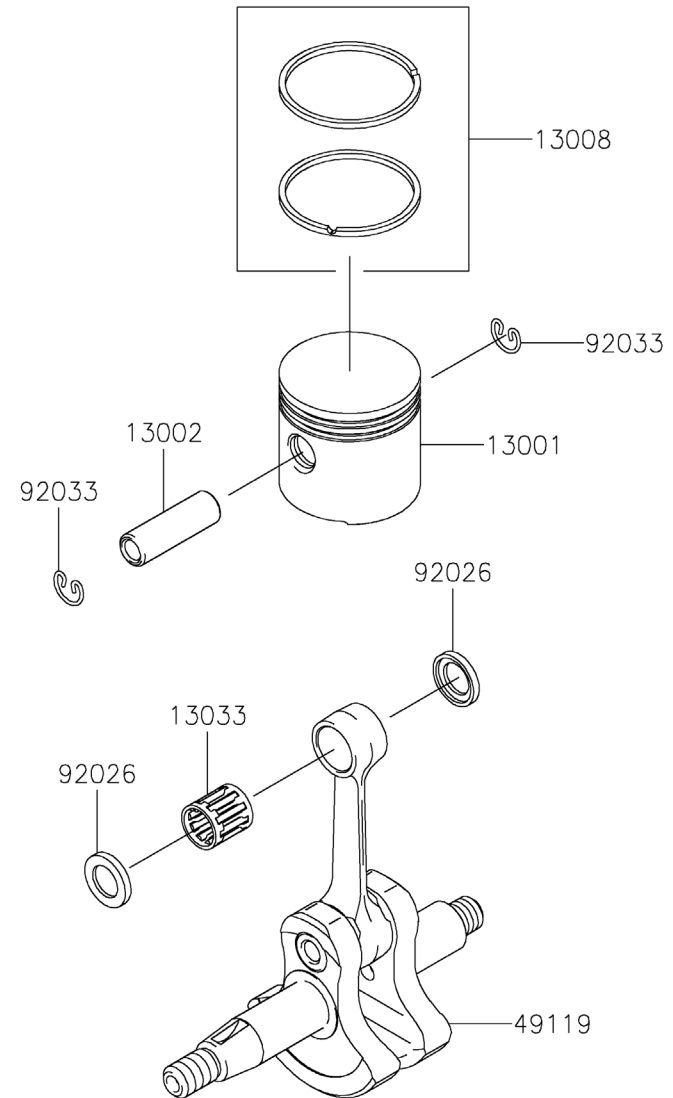

KPW2260V

TJ023E-KF70, -LF70

PISTON/CRANKSHAFT

REF NO	PART NO	DESCRIPTION	KF70	LF70
13001	TJ23303	PISTON-ENGINE	1	1
13002	KT12020	PIN-PISTON	1	1
13008	TJ23053	RING-SET-PISTON	1	1
13033	TJ27011	BEARING-SMALL END	1	1
49119	TJ27065	CRANKSHAFT-ASSY	1	1
92026	TJ23304	SPACER,8X12.9X1.8	2	2
92033	TJ27067	RING-SNAP	2	2