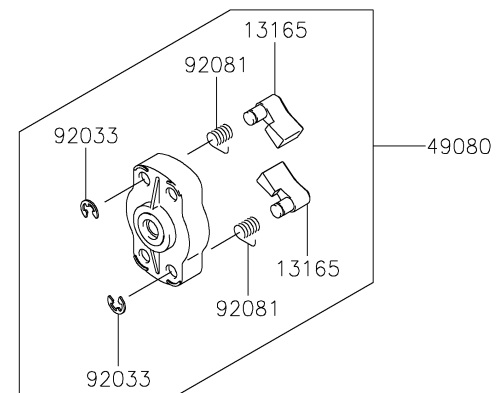

KPW2260V

TJ023E-KF70, -LF70

STARTER

REF NO	PART NO	DESCRIPTION	KF70	LF70
13165	TJ27042-1	PAWL	2	2
13169	TD18080-7	PLATE	1	1
32099	TJ27042-2	CASE-RECOIL STARTER	1	1
46075	TJ35030-2	GRIP-RECOIL STARTER	1	
46075A	TJ23104	GRIP,STARTER-RECOIL		1
49060	TJ27042-4	CAM	1	1
49080	TJ27125-5	PULLEY-STARTING	1	1
49088	TJ27125	STARTER-RECOIL	*	
49088A	TJ27125A	STARTER-RECOIL	1	1
59101	TJ27125-6	REEL,STARTER-RECOIL	1	1
59106	TJ27125-7	ROPE,3X850	1	1
92033	TD18084	RING-SNAP	2	2
92081	TD18083	SPRING-RETURN	2	2
92145	TJ27125-8	SPRING,RECOIL	1	1
92145A	TJ27042-8	SPRING-RECOIL	1	1
92172	TJ27042-9	SCREW	1	1
92172A	TJ23315	SCREW,4X14	4	4