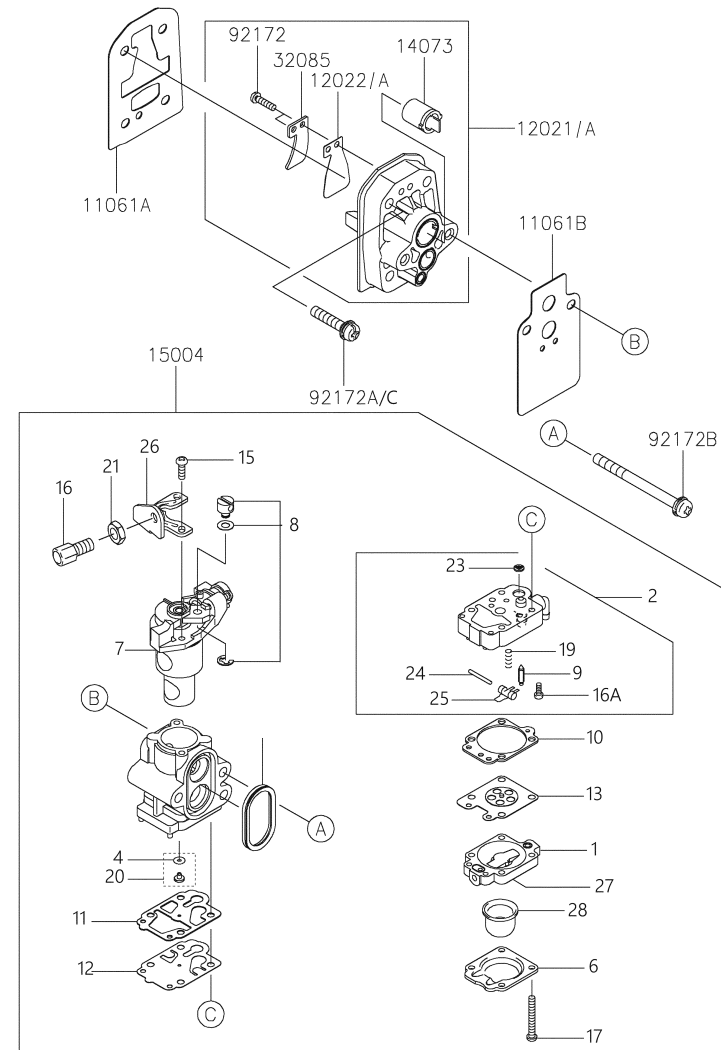

REV 220219

KPW2260V

TJ023E-KF70, -LF70

AIR-FILTER/MUFFLER

REF NO	PART NO	DESCRIPTION	KF70	LF70
11013	TJ23310	ELEMENT-AIR FILTER	1	1
11038	TJ23311	CASE-ASSY-AIR FILTER	1	
11038A	TJ23311A	CASE-ASSY-AIR FILTER		1
11061	TJ27083	GASKET,MUFFLER	1	1
11065	TJ23312	CAP,AIR FILTER	1	1
13168	TJ27103-1	LEVER	1	1
16126	TJ23311-2	VALVE,AIR FILTER	1	1
18020	TJ23076	BAFFLE	1	1
18077	TJ27085	ARRESTER-SPARK	1	1
49069	TJ23313	MUFFLER-ASSY	1	1
92153	TJ27087	BOLT,SOCKET,5X16	2	2
92154	TJ27102	*USE TJ27038*	*	
92154A	TJ27038A	BOLT-AIR CLEANER	1	1
92172	TJ27088	SCREW	1	1
92172A	TJ27106	SCREW,3X10	1	1

KPW2260V

TJ023E-KF70, -LF70

CARBURETOR

REF NO	PART NO	DESCRIPTION	KF70	LF70
01	TF22C01	BODY ASSY-AIR PURGE	1	1
02	TH26C02Z	BODY ASSY-PUMP	1	1
02	TJ27C02V	* USE TH26C02Z *	*	*
04	TEX54DC04XA	O-RING	1	1
05	TH26C05Z	O-RING	1	1
06	TF22C05	COVER-PRIMER PUMP	1	1
07	TJ275C07VM	VALVE ASSY-THROTTLE	1	1
08	TF22C07	SWIVEL ASSY	1	1
08	TH26C08Z	*USE TF22C07*	1	1
09	TF22C08	VALVE-INLET NEEDLE	1	1
10	TF22C10	GASKET-METERING DIAPHRAGM	1	1
11	TEX54C11XA	GASKET-PUMP	1	1
12	TF22C13	DIAPHRAGM-PUMP	1	1
13	TJ27C13V	DIAPHRAGM ASSY-METERING	1	1
14	TJ45C13V	SCREW-IDLE ADJUST	1	1
15	TF22C19	SCREW-COLLAR THROTTLE	2	2
16	TH26C16Z	SCREW-CABLE ADJUST	1	1
16A	TF22C20	SCREW-METERING LEVER PIN	1	1
17	TF22C18	SCREW-COVER	4	4
19	TF22C21	SPRING-METERING LEVER	1	1
20	TLE235C20V	JET-MAIN KIT (.360)	1	1
21	TEX54C21XA	NUT-CABLE ADJUST	1	1
23	TF22C23	SCREEN-FUEL INLET	1	1
24	TF22C24	PIN-METERING LEVER	1	1
25	TF22C26	LEVER-METERING	1	1
26	TF22C27	BRACKET-CABLE	1	1
27	TF22C28	VALVE-CHECK	1	1
28	TF22C29	PRIMER-BULB	1	1
11061A	TJ27107	GASKET,CYLINDER-INSULATOR	1	1
11061B	TJ27108	GASKET,CARBURETOR-INSULATOR	1	1
12021	TJ23309	VALVE-ASSY-REED	1	1
12021A	TJ23309A	VALVE-ASSY-REED	1	1
12022	TJ27111	VALVE-REED	1	1
12022A	TJ27028	VALVE-REED	1	1
14073	TJ27132	DUCT	1	1