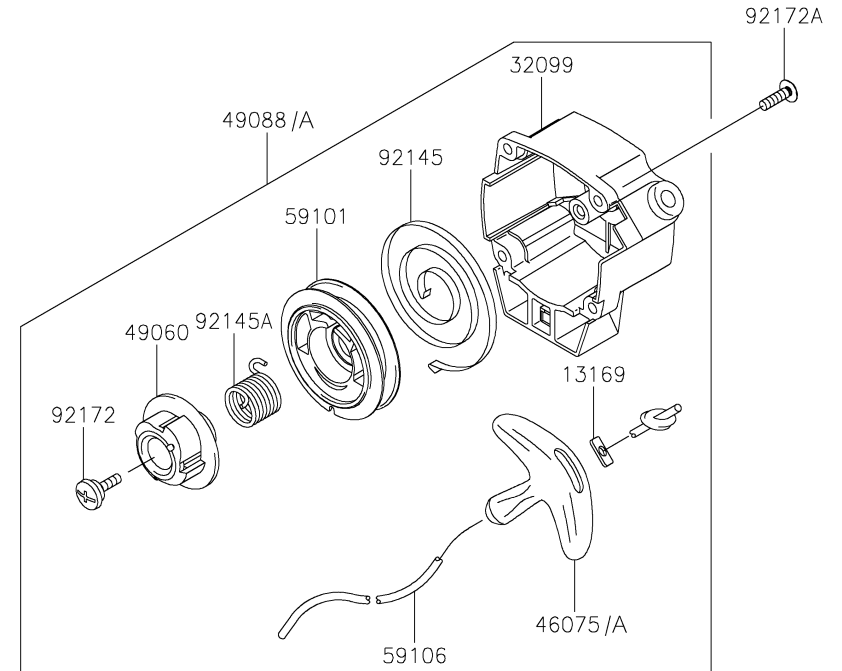

KPW2260V

TJ023E-KF70, -LF70

STARTER

REF NO	PART NO	DESCRIPTION	KF70	LF70
13165	TJ27042-1	PAWL	2	2
13169	TD18080-7	PLATE	1	1
32099	TJ27042-2	CASE-RECOIL STARTER	1	1
46075	TJ35030-2	GRIP-RECOIL STARTER	1	
46075A	TJ23104	GRIP,STARTER-RECOIL		1
49060	TJ27042-4	CAM	1	1
49080	TJ27125-5	PULLEY-STARTING	1	1
49088	TJ27125	STARTER-RECOIL	*	
49088A	TJ27125A	STARTER-RECOIL	1	1
59101	TJ27125-6	REEL,STARTER-RECOIL	1	1
59106	TJ27125-7	ROPE,3X850	1	1
92033	TD18084	RING-SNAP	2	2
92081	TD18083	SPRING-RETURN	2	2
92145	TJ27125-8	SPRING,RECOIL	1	1
92145A	TJ27042-8	SPRING-RECOIL	1	1
92172	TJ27042-9	SCREW	1	1
92172A	TJ23315	SCREW,4X14	4	4