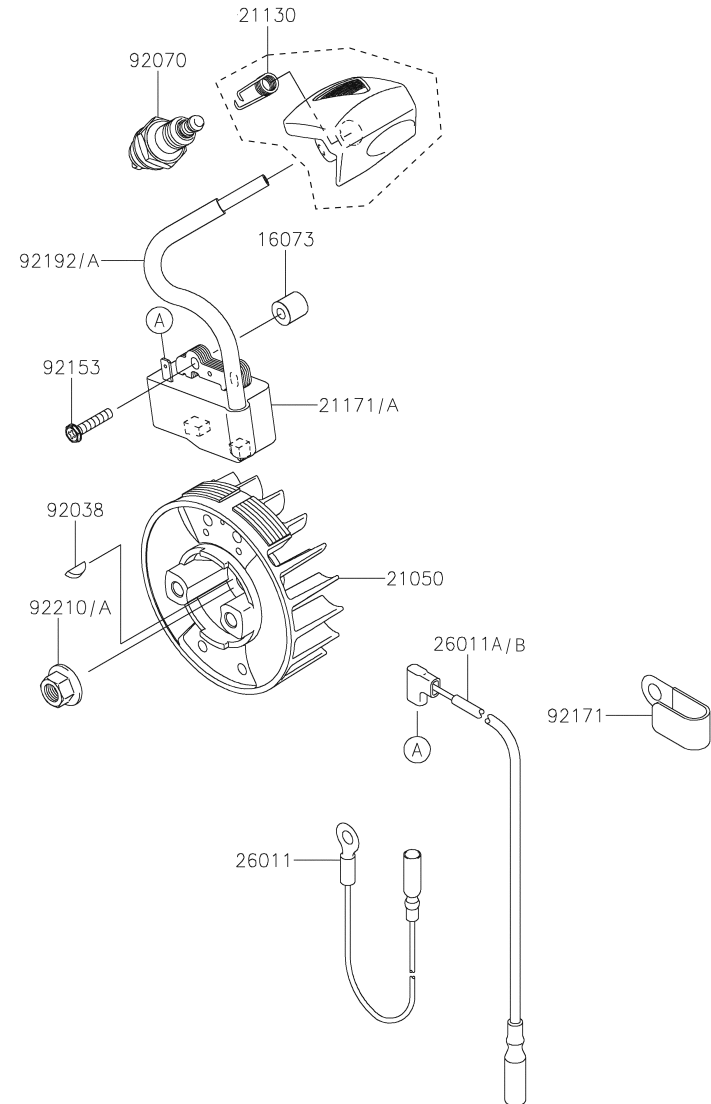

KPW2260V

TJ023E-KF70, -LF70

CONTROL-EQUIPMENT

REF NO	PART NO	DESCRIPTION	KF70	LF70
54012	TJ27115	CABLE-THROTTLE	1	1

COOLING-EQUIPMENT

REF NO	PART NO	DESCRIPTION	KF70	LF70
39156	TJ27116	PAD	1	1
39156A	TJ27120	PAD	1	1
39156B	TJ23305	PAD	1	1
49089	TJ23306	SHROUD-ENGINE	1	1
59066	TJ27119	HOUSING-FAN	1	1
92172	TJ27121	SCREW,5X16	4	4
92172A	TJ23307	SCREW,4X10	2	2

KPW2260V

TJ023E-KF70, -LF70

CYLINDER/CRANKCASE

REF NO	PART NO	DESCRIPTION	KF70	LF70
11005	TJ23301	CYLINDER-ENGINE	1	1
11061	TJ27051	GASKET,CYLINDER	1	1
13272	TJ27052	PLATE	1	1
13272A	TJ27053	PLATE	1	1
14080	TJ27126	CRANKCASE	1	1
14080A	TJ23302	CRANKCASE	1	1
34001	TJ27056	STAND	1	1
92043	TJ27128	PIN	2	2
92045	TJ27007	BEARING-BALL 6001C3	2	2
92049	TJ27058	SEAL-OIL,12X22X4.5	2	2
92153	TJ27059	BOLT,SOCKET,5X20	4	4
92172	TJ27060	SCREW,4X8	4	4
92172A	TJ27061	SCREW,5X30	3	3

KPW2260V

TJ023E-KF70, -LF70

ELECTRIC-EQUIPMENT

REF NO	PART NO	DESCRIPTION	KF70	LF70
16073	TJ27070	INSULATOR	2	2
21050	TJ27019	FLYWHEEL	1	1
21130	TJ27020A	CAP-ASSY-PLUG	1	1
21171	TJ27021	COIL ASSY-IGNITION	1	
21171A	TJ23316	COIL-ASSY-IGNITION (MB-58C)		1
26011	TJ35070	WIRE-LEAD	1	1
26011A	TJ27074	WIRE-LEAD,L=230	1	
26011B	TJ27074A	WIRE-LEAD-L=230		1
92038	TJ27075	KEY	1	1
92070	BPMR7A SOLID	NGK SPARK PLUG	1	1
92153	TJ27076	BOLT,4X20	2	2
92171	TJ27123	CLAMP	1	1
92192	TJ27023	TUBE	1	
92192A	TJ35099	TUBE		1
92210	TJ23308	NUT,M8	1	
92210A	TJ27024	NUT M8		1