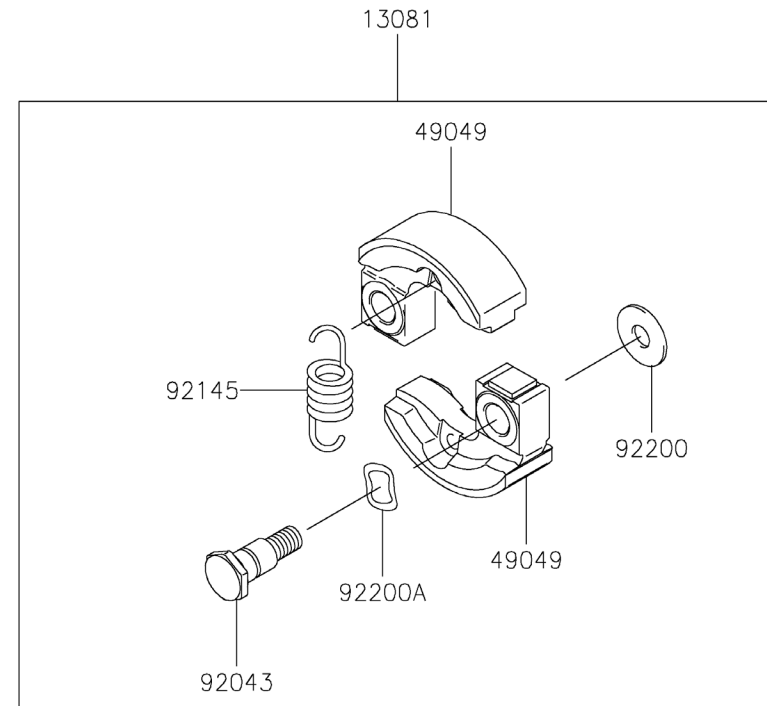

KPW2260V

TJ023E-KF70, -LF70

P.T.O-EQUIPMENT

REF NO	PART NO	DESCRIPTION	KF70	LF70
13081	TJ27091B	CLUTCH ASSY	1	1
49049	TJ27091-1A	SHOE-CLUTCH	2	2
92043	TJ27091-2B	PIN	2	2
92145	TJ27091-3A	SPRING	1	1
92200	TJ27091-4A	WASHER,6X16X1.0	2	2
92200A	TJ27091-5A	WASHER	2	2