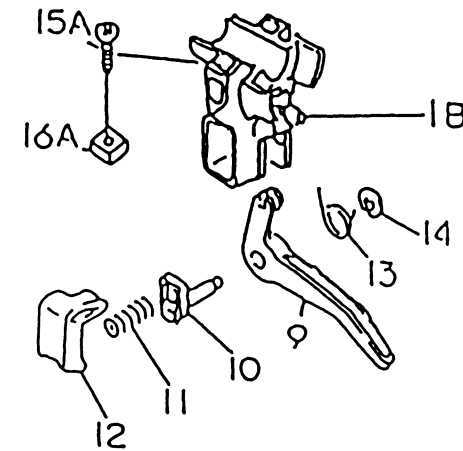

KPW2260V

TJ023E-KF70, -LF70

STARTER

REF NO	PART NO	DESCRIPTION	KF70	LF70
13165	TJ27042-1	PAWL	2	2
13169	TD18080-7	PLATE	1	1
32099	TJ27042-2	CASE-RECOIL STARTER	1	1
46075	TJ35030-2	GRIP-RECOIL STARTER	1	
46075A	TJ23104	GRIP,STARTER-RECOIL		1
49060	TJ27042-4	CAM	1	1
49080	TJ27125-5	PULLEY-STARTING	1	1
49088	TJ27125	STARTER-RECOIL	*	
49088A	TJ27125A	STARTER-RECOIL	1	1
59101	TJ27125-6	REEL,STARTER-RECOIL	1	1
59106	TJ27125-7	ROPE,3X850	1	1
92033	TD18084	RING-SNAP	2	2
92081	TD18083	SPRING-RETURN	2	2
92145	TJ27125-8	SPRING,RECOIL	1	1
92145A	TJ27042-8	SPRING-RECOIL	1	1
92172	TJ27042-9	SCREW	1	1
92172A	TJ23315	SCREW,4X14	4	4

KPW2260V

TJ023E-KF70, -LF70

THROTTLE LEVER

REF NO	PART NO	DESCRIPTION	QTY
	PW24015A	THROTTLE LEVER ASSY	1
01A	PW24015-01A	BODY-UPPER	1
01B	PW24015-01B	BODY-LOWER	1
02	PW24015-02	SWITCH	1
03	PW24015-03	COVER	1
04	PW24015-04	SPRING	1
05	PW24015-05	SCREW 3X8	1
06	PW24015-06	PLATE-GROUND R	1
07	PW24015-07	PLATE-GROUND L	1
08	PW24015-05	SCREW 3X8	2
09	PW24015-09	LEVER	1
10	PW24015-10	SHAFT	1
11	PW24015-11	SPRING	1 </td
12	PW24015-12	STOPPER	1
13	PW24015-13	SPRING-RETURN	1
14	PW24015-14	E-RING	1
15A	214B0520	SCREW 5X20	2
16A	311B0500	NUT 5MM	2

BODY

REF NO	PART NO	DESCRIPTION	QTY
33	SW006	WASHER-SPRING 6MM	4
34	HN006	NUT 6MM	4
35	PW27512	GEAR CASE (CASE ONLY)	1
36	PW27513	PINION	1
37	PW27514	BEARING-BALL-609	1
38	PW27515A	BEARING-BALL 609ZZ	1
39	PW27516	SNAP RING 9	1
40	PW27517	SNAP RING 24	1
41	PW27518	GRASS COVER	1
42	S04X8W	SCREW-W/WASHER-4X8	3
43	PW27519	BEARING-BALL-627	1
44	PW27520	GEAR	1
45	PW27521	CUTTER SHAFT	1
46	PW25052	BEARING (6001DU)	1
47	P35008	RING-SNAP #28	1
48	PW27522	FIXER-BLADE-UPPER	1
49	PW27523	FIXER-BLADE-LOWER	1
50	PW27524	NUT COVER	1
51	PW27525	CUTTER BOLT	1
52	B06X8	BOLT-6X8	1
52A	PW27526	GREASE FITTING M6X1.0	1
53	B05X10W	BOLT-W/WASHERS-5x10	1
54	B06X25W	BOLT W/WASHERS 6X25	1
61	PW27511	GEAR CASE ASSY	1
62	PW23062	SAFETY GUARD ASSY	1
63	PW27506	LOOP HANDLE ASSY	1