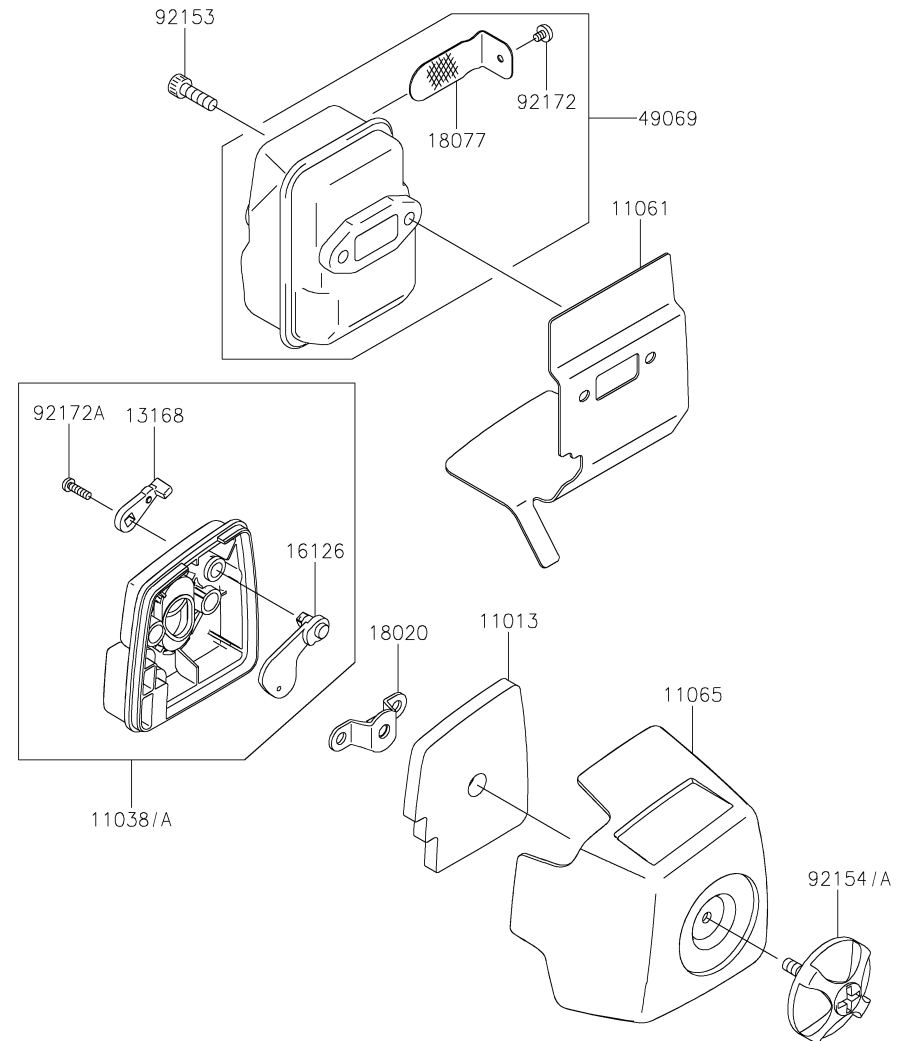

2051 Saturn Street
Monterey Park, CA 91755
323.728.7266
323.728.5304 Fax
<http://www.tmcpower.com>

PARTS CATALOG

KPW2260V LINE TRIMMER/WEEDER

ENGINE REFERENCE:

TJ023E-KF70

TJ023E-LF70

(CARB TIER 3/EPA PHASE 2)

KPW2260V

TJ023E-KF70, -LF70

CARBURETOR

REF NO	PART NO	DESCRIPTION	KF70	LF70
01	TF22C01	BODY ASSY-AIR PURGE	1	1
02	TH26C02Z	BODY ASSY-PUMP	1	1
02	TJ27C02V	* USE TH26C02Z *	*	*
04	TEX54DC04XA	O-RING	1	1
05	TH26C05Z	O-RING	1	1
06	TF22C05	COVER-PRIMER PUMP	1	1
07	TJ275C07VM	VALVE ASSY-THROTTLE	1	1
08	TF22C07	SWIVEL ASSY	1	1
08	TH26C08Z	*USE TF22C07*	1	1
09	TF22C08	VALVE-INLET NEEDLE	1	1
10	TF22C10	GASKET-METERING DIAPHRAGM	1	1
11	TEX54C11XA	GASKET-PUMP	1	1
12	TF22C13	DIAPHRAGM-PUMP	1	1
13	TJ27C13V	DIAPHRAGM ASSY-METERING	1	1
14	TJ45C13V	SCREW-IDLE ADJUST	1	1
15	TF22C19	SCREW-COLLAR THROTTLE	2	2
16	TH26C16Z	SCREW-CABLE ADJUST	1	1
16A	TF22C20	SCREW-METERING LEVER PIN	1	1
17	TF22C18	SCREW-COVER	4	4
19	TF22C21	SPRING-METERING LEVER	1	1
20	TLE235C20V	JET-MAIN KIT (.360)	1	1
21	TEX54C21XA	NUT-CABLE ADJUST	1	1
23	TF22C23	SCREEN-FUEL INLET	1	1
24	TF22C24	PIN-METERING LEVER	1	1
25	TF22C26	LEVER-METERING	1	1
26	TF22C27	BRACKET-CABLE	1	1
27	TF22C28	VALVE-CHECK	1	1
28	TF22C29	PRIMER-BULB	1	1
11061A	TJ27107	GASKET,CYLINDER-INSULATOR	1	1
11061B	TJ27108	GASKET,CARBURETOR-INSULATOR	1	1
12021	TJ23309	VALVE-ASSY-REED	1	1
12021A	TJ23309A	VALVE-ASSY-REED	1	1
12022	TJ27111	VALVE-REED	1	1
12022A	TJ27028	VALVE-REED	1	1
14073	TJ27132	DUCT	1	1