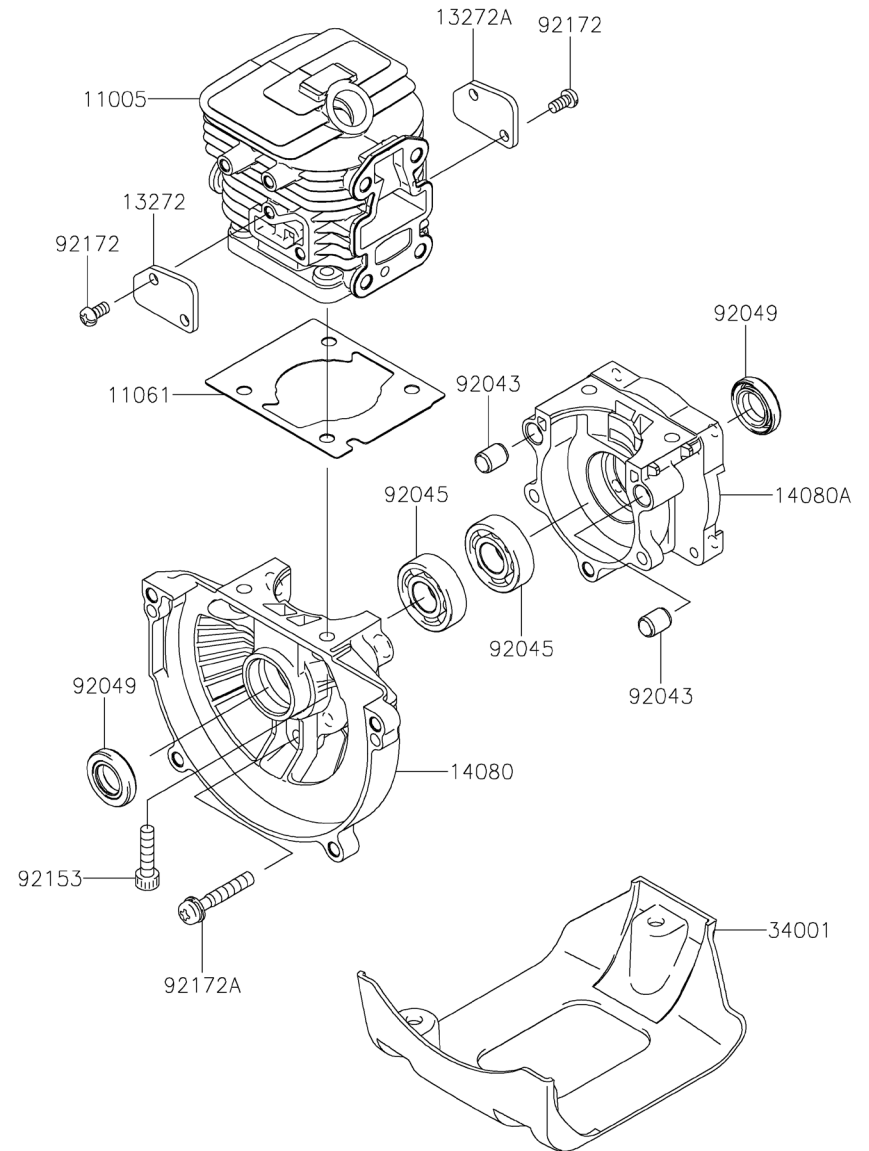

KPW2260V

TJ023E-KF70, -LF70

CYLINDER/CRANKCASE

REF NO	PART NO	DESCRIPTION	KF70	LF70
11005	TJ23301	CYLINDER-ENGINE	1	1
11061	TJ27051	GASKET,CYLINDER	1	1
13272	TJ27052	PLATE	1	1
13272A	TJ27053	PLATE	1	1
14080	TJ27126	CRANKCASE	1	1
14080A	TJ23302	CRANKCASE	1	1
34001	TJ27056	STAND	1	1
92043	TJ27128	PIN	2	2
92045	TJ27007	BEARING-BALL 6001C3	2	2
92049	TJ27058	SEAL-OIL,12X22X4.5	2	2
92153	TJ27059	BOLT,SOCKET,5X20	4	4
92172	TJ27060	SCREW,4X8	4	4
92172A	TJ27061	SCREW,5X30	3	3