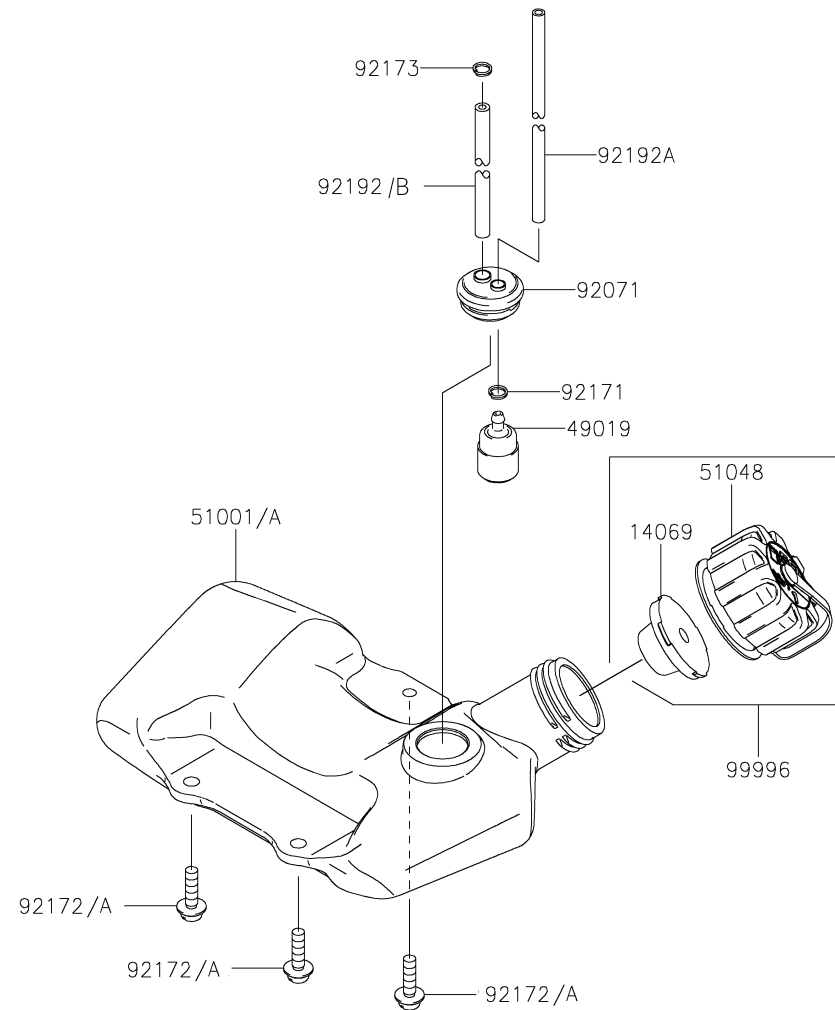

KPW2260V

TJ023E-KF70, -LF70

FUEL-TANK/FUEL-VALVE

REF NO	PART NO	DESCRIPTION	KF70	LF70
14069	TH34065A	BREATHER	1	1
49019	TJ27043	FILTER-FUEL	1	1
51001	TJ27039	TANK-COMP-FUEL	1	*
51001A	TJ27039A	TANK-COMP-FUEL		1
51048	TH34064	CAP ASSY-TANK	1	1
92071	TG34042	GROMMET-FUEL TANK	1	1
92171	TK65043	CLAMP	1	1
92172	TJ23314	SCREW,5X18	3	
92172A	TJ23317	SCREW,5X18		3
92173	TJ27124	CLAMP	1	1
92192	TJ27130	TUBE,3X5X174	1	
92192A	TJ27041	TUBE 3X6X80	1	1
92192B	TJ23318	TUBE,3X5X174		1
99996	99996-6101	KIT,CAP-TANK & BREATHER	1	1