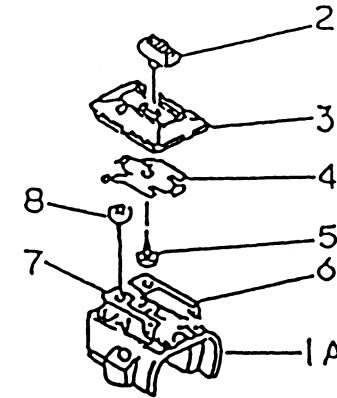

KPW2260V

TJ023E-KF70, -LF70

THROTTLE LEVER

REF NO	PART NO	DESCRIPTION	QTY
	PW24015A	THROTTLE LEVER ASSY	1
01A	PW24015-01A	BODY-UPPER	1
01B	PW24015-01B	BODY-LOWER	1
02	PW24015-02	SWITCH	1
03	PW24015-03	COVER	1
04	PW24015-04	SPRING	1
05	PW24015-05	SCREW 3X8	1
06	PW24015-06	PLATE-GROUND R	1
07	PW24015-07	PLATE-GROUND L	1
08	PW24015-05	SCREW 3X8	2
09	PW24015-09	LEVER	1
10	PW24015-10	SHAFT	1
11	PW24015-11	SPRING	1<!-- </td-->
12	PW24015-12	STOPPER	1
13	PW24015-13	SPRING-RETURN	1
14	PW24015-14	E-RING	1
15A	214B0520	SCREW 5X20	2
16A	311B0500	NUT 5MM	2