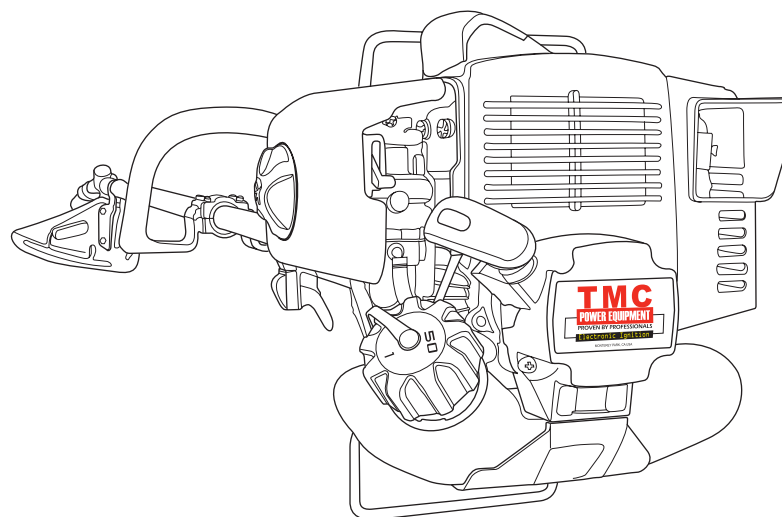

2051 Saturn Street
Monterey Park, CA 91755
323.728.7266
323.728.5304 Fax
<http://www.tmcpower.com>

PARTS CATALOG

KPW2260V LINE TRIMMER/WEEDER

ENGINE REFERENCE:

TJ023E-KF70

TJ023E-LF70

(CARB TIER 3/EPA PHASE 2)