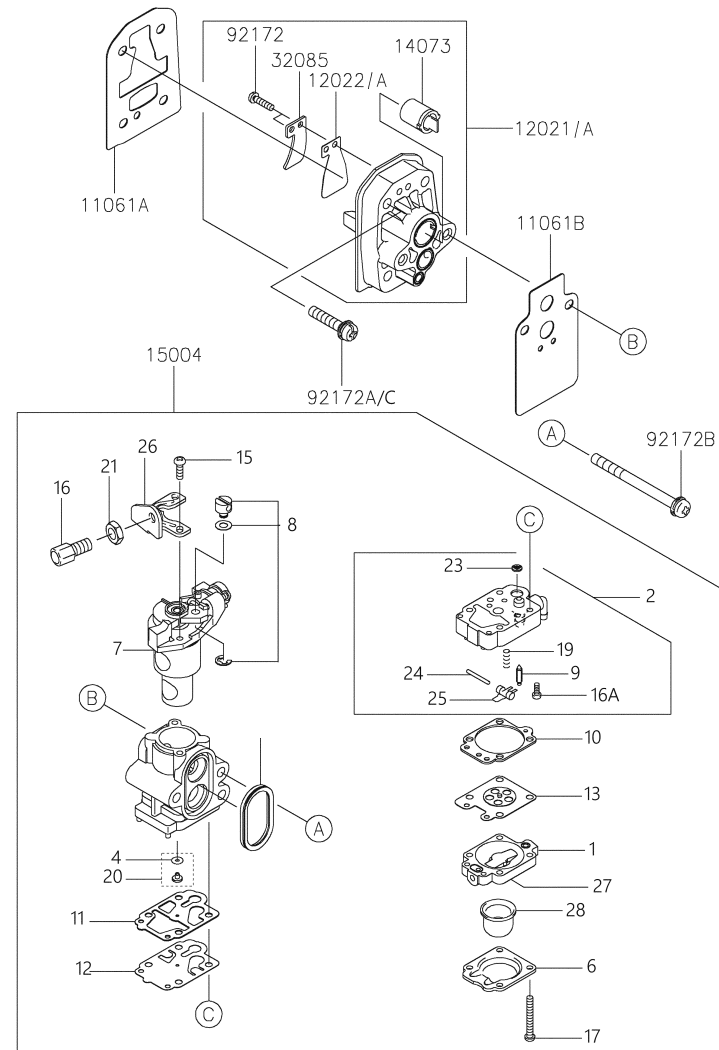

2051 Saturn Street
Monterey Park, CA 91755
323.728.7266
323.728.5304 Fax
<http://www.tmcpower.com>

PARTS CATALOG

KPW2260V LINE TRIMMER/WEEDER

ENGINE REFERENCE:

TJ023E-KF70

TJ023E-LF70

(CARB TIER 3/EPA PHASE 2)

KPW2260V

TJ023E-KF70, -LF70

CARBURETOR

REF NO	PART NO	DESCRIPTION	KF70	LF70
01	TF22C01	BODY ASSY-AIR PURGE	1	1
02	TH26C02Z	BODY ASSY-PUMP	1	1
02	TJ27C02V	* USE TH26C02Z *	*	*
04	TEX54DC04XA	O-RING	1	1
05	TH26C05Z	O-RING	1	1
06	TF22C05	COVER-PRIMER PUMP	1	1
07	TJ275C07VM	VALVE ASSY-THROTTLE	1	1
08	TF22C07	SWIVEL ASSY	1	1
08	TH26C08Z	*USE TF22C07*	1	1
09	TF22C08	VALVE-INLET NEEDLE	1	1
10	TF22C10	GASKET-METERING DIAPHRAGM	1	1
11	TEX54C11XA	GASKET-PUMP	1	1
12	TF22C13	DIAPHRAGM-PUMP	1	1
13	TJ27C13V	DIAPHRAGM ASSY-METERING	1	1
14	TJ45C13V	SCREW-IDLE ADJUST	1	1
15	TF22C19	SCREW-COLLAR THROTTLE	2	2
16	TH26C16Z	SCREW-CABLE ADJUST	1	1
16A	TF22C20	SCREW-METERING LEVER PIN	1	1
17	TF22C18	SCREW-COVER	4	4
19	TF22C21	SPRING-METERING LEVER	1	1
20	TLE235C20V	JET-MAIN KIT (.360)	1	1
21	TEX54C21XA	NUT-CABLE ADJUST	1	1
23	TF22C23	SCREEN-FUEL INLET	1	1
24	TF22C24	PIN-METERING LEVER	1	1
25	TF22C26	LEVER-METERING	1	1
26	TF22C27	BRACKET-CABLE	1	1
27	TF22C28	VALVE-CHECK	1	1
28	TF22C29	PRIMER-BULB	1	1
11061A	TJ27107	GASKET,CYLINDER-INSULATOR	1	1
11061B	TJ27108	GASKET,CARBURETOR-INSULATOR	1	1
12021	TJ23309	VALVE-ASSY-REED	1	1
12021A	TJ23309A	VALVE-ASSY-REED	1	1
12022	TJ27111	VALVE-REED	1	1
12022A	TJ27028	VALVE-REED	1	1
14073	TJ27132	DUCT	1	1

KPW2260V

TJ023E-KF70, -LF70

CARBURETOR

REF NO	PART NO	DESCRIPTION	KF70	LF70
15004	TJ233C00-V	CARBURETOR ASSY	1	1
32085	TJ27112	STOPPER	1	1
92172	TJ27113	SCREW,3X12	2	2
92172A	TF22037	SCREW 5X25	4	
92172B	TJ35075	SCREW,5X60	2	2
92172C	TJ23319	SCREW,5X25		4
CRK	TJ27V-CRK	CRK		