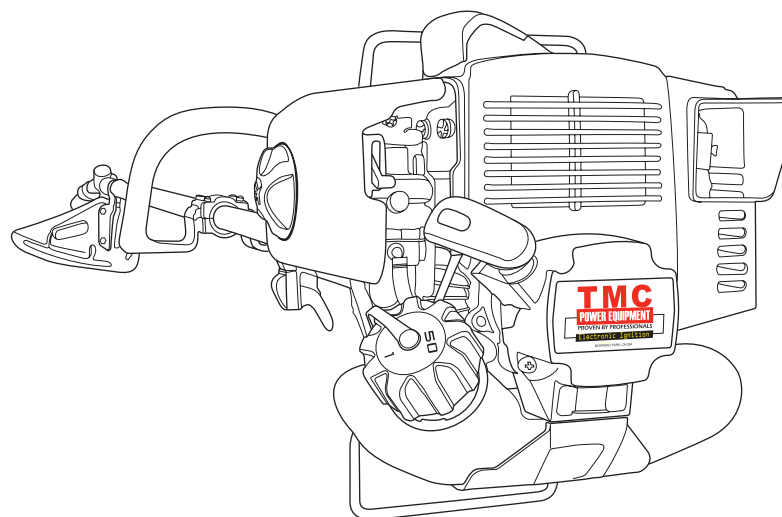

2051 Saturn Street
Monterey Park, CA 91755
323.728.7266
323.728.5304 Fax
<http://www.tmcpower.com>

PARTS CATALOG

KPW2260V LINE TRIMMER/WEEDEER & BRUSH CUTTER

ENGINE REFERENCE:

TJ023E-KF70

(CARB TIER 3/EPA PHASE 2)