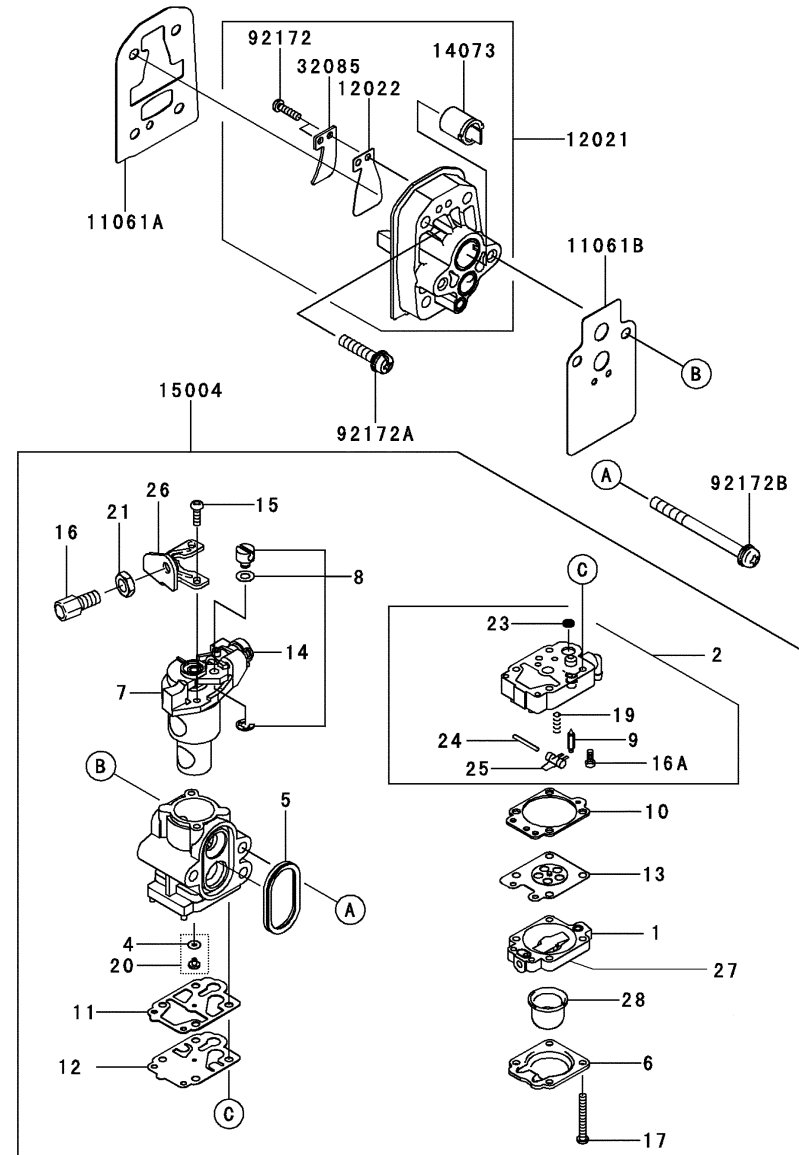

KPW2260V

TJ023E-KF70

CARBURETOR

REF NO	PART NO	DESCRIPTION	QTY	NOTES
01	TF22C01	BODY ASSY-AIR PURGE	1	
02	TH26C02Z	BODY ASSY-PUMP	1	
04	TEX54DC04XA	O-RING	1	
05	TH26C05Z	O-RING	1	
06	TF22C05	COVER-PRIMER PUMP	1	
07	TJ275C07VM	VALVE ASSY-THROTTLE	1	
08	TF22C07	SWIVEL ASSY	1	
09	TF22C08	VALVE-INLET NEEDLE	1	
10	TF22C10	GASKET-METERING DIAPHRAGM	1	
11	TEX54C11XA	GASKET-PUMP	1	
12	TF22C13	DIAPHRAGM-PUMP	1	
13	TJ27C13V	DIAPHRAGM ASSY-METERING	1	
14	TJ45C13V	SCREW-IDLE ADJUST	1	
15	TF22C19	SCREW-COLLAR THROTTLE	2	
16	TH26C16Z	SCREW-CABLE ADJUST	1	
16A	TF22C20	SCREW-METERING LEVER PIN	1	
17	TF22C18	SCREW-COVER	4	
19	TF22C21	SPRING-METERING LEVER	1	
20	TLE235C20V	JET-MAIN KIT (.360)	1	
21	TEX54C21XA	NUT-CABLE ADJUST	1	
23	TF22C23	SCREEN-FUEL INLET	1	
24	TF22C24	PIN-METERING LEVER	1	
25	TF22C26	LEVER-METERING	1	
26	TF22C27	BRACKET-CABLE	1	
27	TF22C28	VALVE-CHECK	1	
28	TF22C29	PRIMER-BULB	1	
11061A	TJ27107	GASKET,CYLINDER-INSULATOR	1	
11061B	TJ27108	GASKET,CARBURETOR-INSULATOR	1	
12021	TJ23309	VALVE-ASSY-REED	1	
12022	TJ27111	VALVE-REED	1	
32085	TJ27112	STOPPER	1	
14073	TJ27132	DUCT	1	
15004	TJ233C00-V	CARBURETOR ASSY	1	
92172	TJ27113	SCREW,3X12	2	
92172A	TF22037	SCREW 5X25	4	

KPW2260V

TJ023E-KF70

CARBURETOR

REF NO	PART NO	DESCRIPTION	QTY	NOTES
92172B	TJ35075	SCREW,5X60	2	
CRK	TJ27V-CRK	CRK		

KPW2260V

TJ023E-KF70

CONTROL-EQUIPMENT

REF NO	PART NO	DESCRIPTION	QTY	NOTES
54012	TJ27115	CABLE-THROTTLE	1	

KPW2260V

TJ023E-KF70

CYLINDER/CRANKCASE

REF NO	PART NO	DESCRIPTION	QTY	NOTES
11005	TJ23301	CYLINDER-ENGINE	1	
11061	TJ27051	GASKET,CYLINDER	1	
13272	TJ27052	PLATE	1	
13272A	TJ27053	PLATE	1	
14080	TJ27126	CRANKCASE	1	
14080A	TJ23302	CRANKCASE	1	
34001	TJ27056	STAND	1	
92043	TJ27128	PIN	2	
92045	TJ27007	BEARING-BALL 6001C3	2	
92049	TJ27058	SEAL-OIL,12X22X4.5	2	
92153	TJ27059	BOLT,SOCKET,5X20	4	
92172	TJ27060	SCREW,4X8	4	
92172A	TJ27061	SCREW,5X30	3	