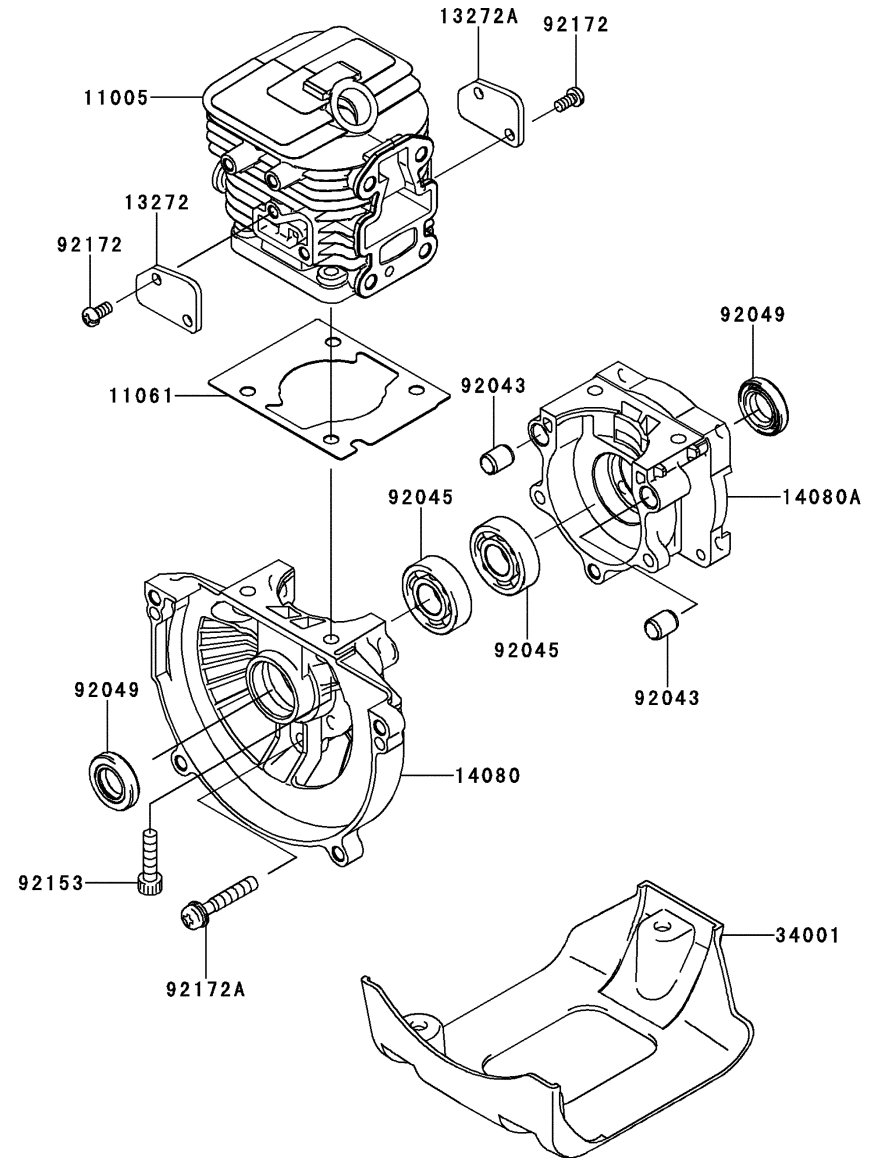

KPW2260V

TJ023E-KF70

CYLINDER/CRANKCASE

REF NO	PART NO	DESCRIPTION	QTY	NOTES
11005	TJ23301	CYLINDER-ENGINE	1	
11061	TJ27051	GASKET,CYLINDER	1	
13272	TJ27052	PLATE	1	
13272A	TJ27053	PLATE	1	
14080	TJ27126	CRANKCASE	1	
14080A	TJ23302	CRANKCASE	1	
34001	TJ27056	STAND	1	
92043	TJ27128	PIN	2	
92045	TJ27007	BEARING-BALL 6001C3	2	
92049	TJ27058	SEAL-OIL,12X22X4.5	2	
92153	TJ27059	BOLT,SOCKET,5X20	4	
92172	TJ27060	SCREW,4X8	4	
92172A	TJ27061	SCREW,5X30	3