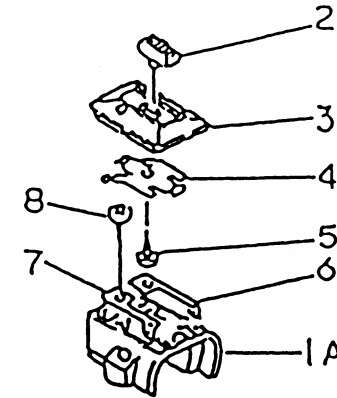

KPW2260V

TJ023E-KF70

STARTER

REF NO	PART NO	DESCRIPTION	QTY	NOTES
13165	TJ27042-1	PAWL	2	
13169	TD18080-07	PLATE	1	
32099	TJ27042-2	CASE-RECOIL STARTER	1	
46075	TJ35030-2	GRIP-RECOIL STARTER	1	
49060	TJ27042-4	CAM	1	
49080	TJ27125-5	PULLEY-STARTING	1	
49088	TJ27125	STARTER-RECOIL	1	
59101	TJ27125-6	REEL,STARTER-RECOIL	1	
59106	TJ27125-7	ROPE,3X850	1	
92033	TD18084	RING-SNAP	2	
92081	TD18083	SPRING-RETURN	2	
92145	TJ27125-8	SPRING,RECOIL	1	
92145A	TJ27042-8	SPRING-RECOIL	1	
92172	TJ27042-9	SCREW	1	
92172A	TJ23315	SCREW,4X14	4	

KPW2260V

TJ023E-KF70

THROTTLE LEVER

REF NO	PART NO	DESCRIPTION	QTY	NOTES
	PW24015A	THROTTLE LEVER ASSY	1	
01A	PW24015-01A	BODY-UPPER	1	
01B	PW24015-01B	BODY-LOWER	1	
02	PW24015-02	SWITCH	1	
03	PW24015-03	COVER	1	
04	PW24015-04	SPRING	1	
05	PW24015-05	SCREW 3X8	1	
06	PW24015-06	PLATE-GROUND R	1	
07	PW24015-07	PLATE-GROUND L	1	
08	PW24015-05	SCREW 3X8	2	
09	PW24015-09	LEVER	1	
10	PW24015-10	SHAFT	1	
11	PW24015-11	SPRING	1	
12	PW24015-12	STOPPER	1	
13	PW24015-13	SPRING-RETURN	1	
14	PW24015-14	E-RING	1	
15A	214B0520	SCREW 5X20	2	
16A	311B0500	NUT 5MM	2	

BODY

REF NO	PART NO	DESCRIPTION	QTY	NOTES
33	SW006	WASHER-SPRING 6MM	4	
34	HN006	NUT 6MM	4	
35	PW27512	GEAR CASE (CASE ONLY)	1	
36	PW27513	PINION	1	
37	PW27514	BEARING-BALL-609	1	
38	PW27515A	BEARING-BALL 609ZZ	1	
39	PW27516	SNAP RING 9	1	
40	PW27517	SNAP RING 24	1	
41	PW27518	GRASS COVER	1	
42	S04X8W	SCREW-W/WASHER-4X8	3	
43	PW27519	BEARING-BALL-627	1	
44	PW27520	GEAR	1	
45	PW27521	CUTTER SHAFT	1	
46	PW25052	BEARING (6001DU)	1	
47	P35008	RING-SNAP #28	1	
48	PW27522	FIXER-BLADE-UPPER	1	
49	PW27523	FIXER-BLADE-LOWER	1	
50	PW27524	NUT COVER	1	
51	PW27525	CUTTER BOLT	1	
52	B06X8	BOLT-6X8	1	
52A	PW27526	GREASE FITTING M6X1.0	1	
53	B05X10W	BOLT-W/WASHERS-5x10	1	
54	B06X25W	BOLT W/WASHERS 6X25	1	
61	PW27511	GEAR CASE ASSY	1	
62	PW23062	SAFETY GUARD ASSY	1	
63	PW27506	LOOP HANDLE ASSY	1	