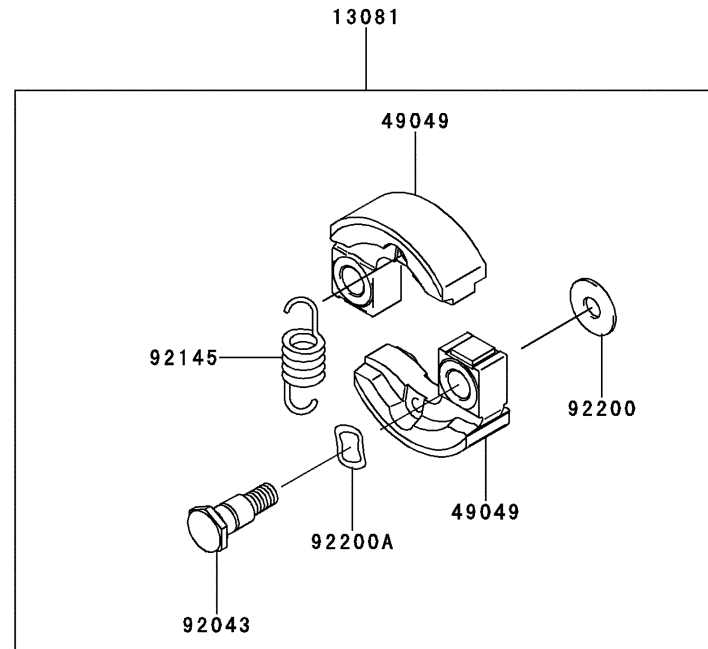

KPW2260V

TJ023E-KF70

P.T.O-EQUIPMENT

REF NO	PART NO	DESCRIPTION	QTY	NOTES
13081	TJ27091B	CLUTCH ASSY	1	
49049	TJ27091-1A	SHOE-CLUTCH	2	
92043	TJ27091-2B	PIN	2	
92145	TJ27091-3A	SPRING	1	
92200	TJ27091-4A	WASHER,6X16X1.0	2	
92200A	TJ27091-5A	WASHER	2	