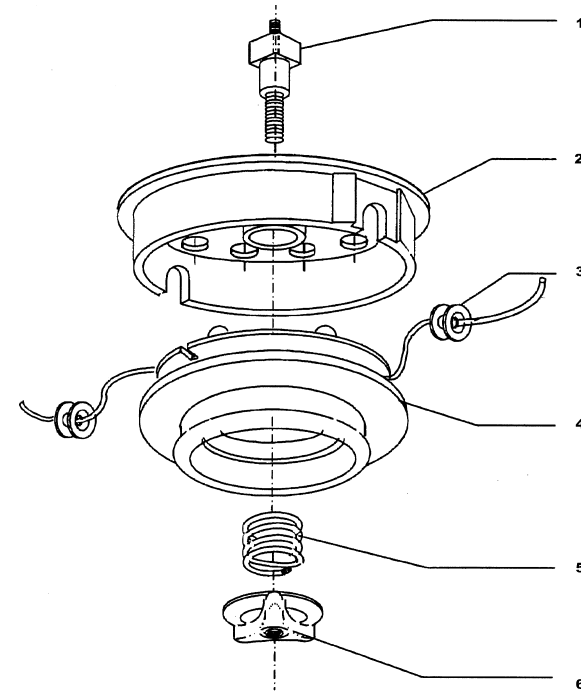

KPW2260V

TJ023E-KF70

BODY

KPW2260V

TJ023E-KF70

BODY

REF NO	PART NO	DESCRIPTION	QTY	NOTES
01	PW27501	DRIVE HOUSING ASSY (W/	1	
04	PW27505	DRIVE SHAFT 1540	1	
05	PW24005A	GRIP-DRIVE HOUSING	1	
06	PW25006	CLUTCH CASE ASSY	1	
07	PW25007	CASE-CLUTCH	1	
08	PW25008	INNER CASE W/CUSHION	1	
09	PW25009	HOLDER-CASE CLUTCH	1	
10	PW25010	COLLAR-SMALL	1	
11	B05X30W	BOLT W/WASHERS 5X30	2	
12	PW25012	COLLAR-LARGE	1	
13	AH26040	SCREW-TAPPING 5X14	1	
14	S05X10	SCREW 5X10	2	
15	PW24008	STAND	1	
16	B06X20W	BOLT W/WASHERS 6X20	4	
17	PW25017B	DRUM-CLUTCH	1	
18	PW24011	BEARING (6201-2RU)	1	
19	PW25019	RING-SNAP #12	1	
20	PW24015A	THROTTLE LEVER ASSY	1	
21	PW24016	WIRE-LEAD	2	
22	PW27507	LOOP HANDLE	1	
23	PW27508	BRACKET-LOOP HANDLE	1	
24	PW27509	SCREW-W/WASHERS-5X35-BLACK	4	
25	PW27510	NUT 5-BLACK	4	
26	PW23062-02	COVER-GUARD	1	
27	PW23062-01	HOLDER-GUARD	1	
28	B06X20	BOLT 6X20	2	
29	PW23062-04	COLLAR-GUARD	2	
30	SW006	WASHER-SPRING 6MM	2	
31	HN006	NUT 6MM	2	
32	B06X12	BOLT 6X12	4	

BODY

REF NO	PART NO	DESCRIPTION	QTY	NOTES
33	SW006	WASHER-SPRING 6MM	4	
34	HN006	NUT 6MM	4	
35	PW27512	GEAR CASE (CASE ONLY)	1	
36	PW27513	PINION	1	
37	PW27514	BEARING-BALL-609	1	
38	PW27515A	BEARING-BALL 609ZZ	1	
39	PW27516	SNAP RING 9	1	
40	PW27517	SNAP RING 24	1	
41	PW27518	GRASS COVER	1	
42	S04X8W	SCREW-W/WASHER-4X8	3	
43	PW27519	BEARING-BALL-627	1	
44	PW27520	GEAR	1	
45	PW27521	CUTTER SHAFT	1	
46	PW25052	BEARING (6001DU)	1	
47	P35008	RING-SNAP #28	1	
48	PW27522	FIXER-BLADE-UPPER	1	
49	PW27523	FIXER-BLADE-LOWER	1	
50	PW27524	NUT COVER	1	
51	PW27525	CUTTER BOLT	1	
52	B06X8	BOLT-6X8	1	
52A	PW27526	GREASE FITTING M6X1.0	1	
53	B05X10W	BOLT-W/WASHERS-5x10	1	
54	B06X25W	BOLT W/WASHERS 6X25	1	
61	PW27511	GEAR CASE ASSY	1	
62	PW23062	SAFETY GUARD ASSY	1	
63	PW27506	LOOP HANDLE ASSY	1	

CUTTING HEAD (MANUAL)

REF NO	PART NO	DESCRIPTION	QTY	NOTES
	UN-10	MANUAL HEAD-UNIVERSAL	1	
01	UN10-B1	BOLT 8X1.25 MLH	1	
02	UN10-2	HOUSING	1	
03	UN10-3A	EYELET	2	
04	UN10-4	SPOOL	1	
05	UN10-5	SPRING	1	
06	UN10-6	KNOB-LH	1	