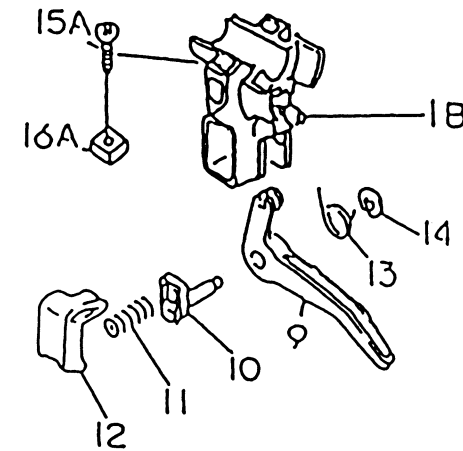

KPW2260V

TJ023E-KF70

STARTER

REF NO	PART NO	DESCRIPTION	QTY	NOTES
13165	TJ27042-1	PAWL	2	
13169	TD18080-07	PLATE	1	
32099	TJ27042-2	CASE-RECOIL STARTER	1	
46075	TJ35030-2	GRIP-RECOIL STARTER	1	
49060	TJ27042-4	CAM	1	
49080	TJ27125-5	PULLEY-STARTING	1	
49088	TJ27125	STARTER-RECOIL	1	
59101	TJ27125-6	REEL,STARTER-RECOIL	1	
59106	TJ27125-7	ROPE,3X850	1	
92033	TD18084	RING-SNAP	2	
92081	TD18083	SPRING-RETURN	2	
92145	TJ27125-8	SPRING,RECOIL	1	
92145A	TJ27042-8	SPRING-RECOIL	1	
92172	TJ27042-9	SCREW	1	
92172A	TJ23315	SCREW,4X14	4	

KPW2260V

TJ023E-KF70

THROTTLE LEVER

REF NO	PART NO	DESCRIPTION	QTY	NOTES
	PW24015A	THROTTLE LEVER ASSY	1	
01A	PW24015-01A	BODY-UPPER	1	
01B	PW24015-01B	BODY-LOWER	1	
02	PW24015-02	SWITCH	1	
03	PW24015-03	COVER	1	
04	PW24015-04	SPRING	1	
05	PW24015-05	SCREW 3X8	1	
06	PW24015-06	PLATE-GROUND R	1	
07	PW24015-07	PLATE-GROUND L	1	
08	PW24015-05	SCREW 3X8	2	
09	PW24015-09	LEVER	1	
10	PW24015-10	SHAFT	1	
11	PW24015-11	SPRING	1	
12	PW24015-12	STOPPER	1	
13	PW24015-13	SPRING-RETURN	1	
14	PW24015-14	E-RING	1	
15A	214B0520	SCREW 5X20	2	
16A	311B0500	NUT 5MM	2	

BODY

REF NO	PART NO	DESCRIPTION	QTY	NOTES
33	SW006	WASHER-SPRING 6MM	4	
34	HN006	NUT 6MM	4	
35	PW27512	GEAR CASE (CASE ONLY)	1	
36	PW27513	PINION	1	
37	PW27514	BEARING-BALL-609	1	
38	PW27515A	BEARING-BALL 609ZZ	1	
39	PW27516	SNAP RING 9	1	
40	PW27517	SNAP RING 24	1	
41	PW27518	GRASS COVER	1	
42	S04X8W	SCREW-W/WASHER-4X8	3	
43	PW27519	BEARING-BALL-627	1	
44	PW27520	GEAR	1	
45	PW27521	CUTTER SHAFT	1	
46	PW25052	BEARING (6001DU)	1	
47	P35008	RING-SNAP #28	1	
48	PW27522	FIXER-BLADE-UPPER	1	
49	PW27523	FIXER-BLADE-LOWER	1	
50	PW27524	NUT COVER	1	
51	PW27525	CUTTER BOLT	1	
52	B06X8	BOLT-6X8	1	
52A	PW27526	GREASE FITTING M6X1.0	1	
53	B05X10W	BOLT-W/WASHERS-5x10	1	
54	B06X25W	BOLT W/WASHERS 6X25	1	
61	PW27511	GEAR CASE ASSY	1	
62	PW23062	SAFETY GUARD ASSY	1	
63	PW27506	LOOP HANDLE ASSY	1	