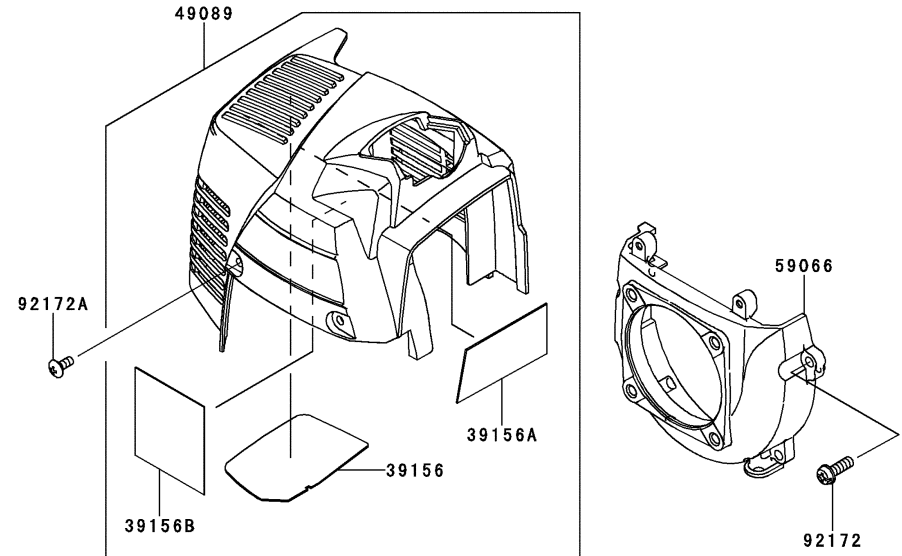

KPW2260V

TJ023E-KF70

CARBURETOR

REF NO	PART NO	DESCRIPTION	QTY	NOTES
92172B	TJ35075	SCREW,5X60	2	
CRK	TJ27V-CRK	CRK		

KPW2260V

TJ023E-KF70

CONTROL-EQUIPMENT

REF NO	PART NO	DESCRIPTION	QTY	NOTES
54012	TJ27115	CABLE-THROTTLE	1	