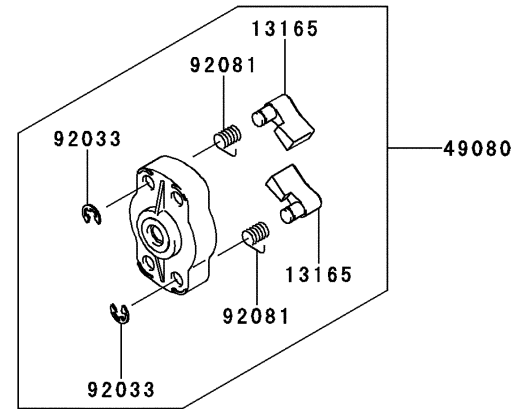

KPW2260V

TJ023E-KF70

STARTER

REF NO	PART NO	DESCRIPTION	QTY	NOTES
13165	TJ27042-1	PAWL	2	
13169	TD18080-07	PLATE	1	
32099	TJ27042-2	CASE-RECOIL STARTER	1	
46075	TJ35030-2	GRIP-RECOIL STARTER	1	
49060	TJ27042-4	CAM	1	
49080	TJ27125-5	PULLEY-STARTING	1	
49088	TJ27125	STARTER-RECOIL	1	
59101	TJ27125-6	REEL,STARTER-RECOIL	1	
59106	TJ27125-7	ROPE,3X850	1	
92033	TD18084	RING-SNAP	2	
92081	TD18083	SPRING-RETURN	2	
92145	TJ27125-8	SPRING,RECOIL	1	
92145A	TJ27042-8	SPRING-RECOIL	1	
92172	TJ27042-9	SCREW	1	
92172A	TJ23315	SCREW,4X14	4