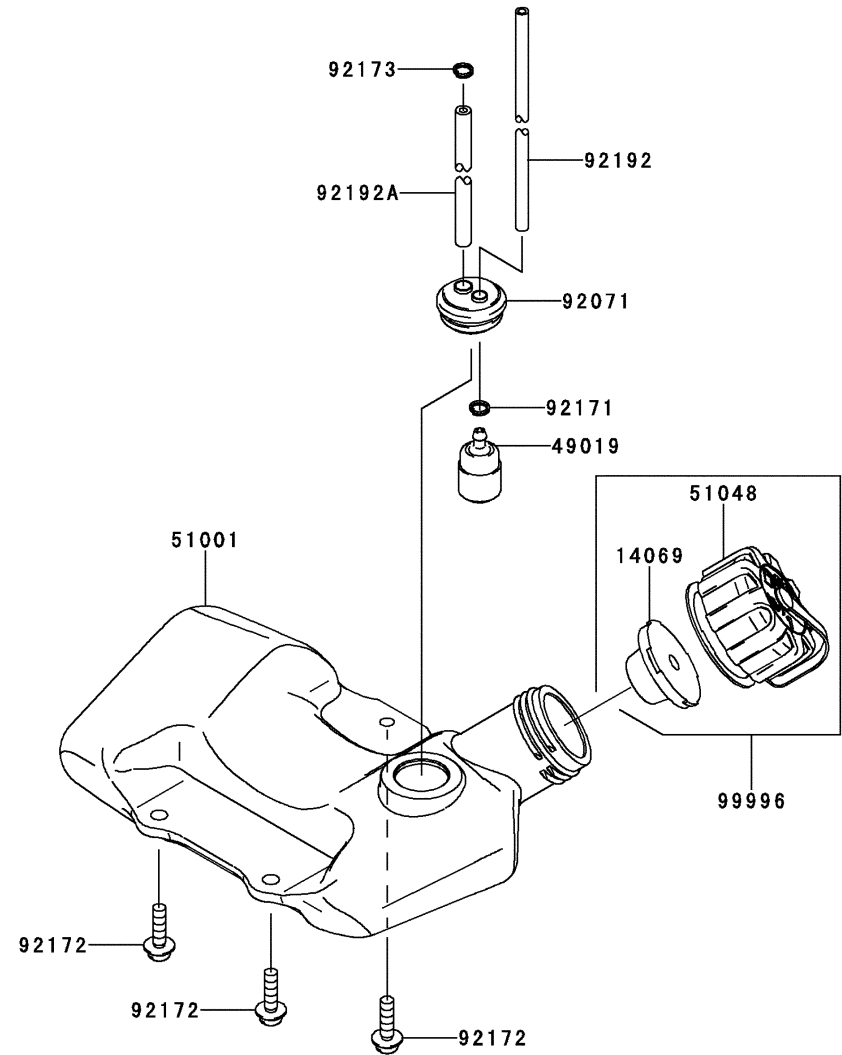

KPW2260V

TJ023E-KF70

ELECTRIC-EQUIPMENT

REF NO	PART NO	DESCRIPTION	QTY	NOTES
16073	TJ27070	INSULATOR	2	
21050	TJ27019	FLYWHEEL	1	
21130	TJ27020A	CAP-ASSY-PLUG	1	
21171	TJ27021	COIL ASSY-IGNITION	1	
26011	TJ35070	WIRE-LEAD	1	
26011A	TJ27074	WIRE-LEAD,L=230	1	
92038	TJ27075	KEY	1	
92070	BPMR7A	SPARK PLUG-NGK	1	
92153	TJ27076	BOLT,4X20	2	
92171	TJ27123	CLAMP	1	
92192	TJ27023	TUBE	1	
92210	TJ23308	NUT,M8	1	

KPW2260V

TJ023E-KF70

P.T.O-EQUIPMENT

REF NO	PART NO	DESCRIPTION	QTY	NOTES
13081	TJ27091B	CLUTCH ASSY	1	
49049	TJ27091-1A	SHOE-CLUTCH	2	
92043	TJ27091-2B	PIN	2	
92145	TJ27091-3A	SPRING	1	
92200	TJ27091-4A	WASHER,6X16X1.0	2	
92200A	TJ27091-5A	WASHER	2	