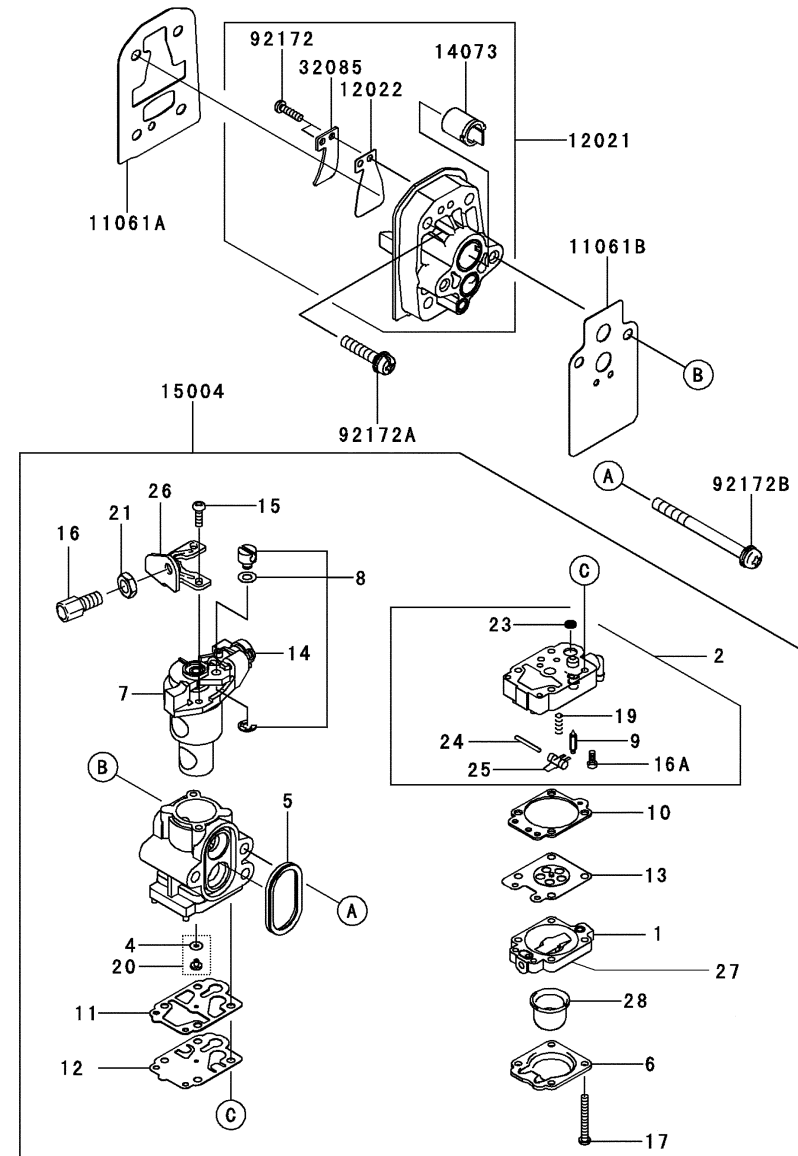

REV 170922

KPW2260V

TJ023E-KF70

AIR-FILTER/MUFFLER

REF NO	PART NO	DESCRIPTION	QTY	NOTES
11013	TJ23310	ELEMENT-AIR FILTER	1	
11038	TJ23311	CASE-ASSY-AIR FILTER	1	
11061	TJ27083	GASKET,MUFFLER	1	
11065	TJ23312	CAP,AIR FILTER	1	
13168	TJ27103-1	LEVER,AIR FILTER	1	
16126	TJ23311-2	VALVE,AIR FILTER	1	
18020	TJ23076	BAFFLE	1	
18077	TJ27085	ARRESTER-SPARK	1	
49069	TJ23313	MUFFLER-ASSY	1	
92153	TJ27087	BOLT,SOCKET,5X16	2	
92154	TJ27038A	BOLT-AIR CLEANER	1	
92172	TJ27088	SCREW	1	
92172A	TJ27106	SCREW,3X10	1	

KPW2260V

TJ023E-KF70

CARBURETOR

REF NO	PART NO	DESCRIPTION	QTY	NOTES
01	TF22C01	BODY ASSY-AIR PURGE	1	
02	TH26C02Z	BODY ASSY-PUMP	1	
04	TEX54DC04XA	O-RING	1	
05	TH26C05Z	O-RING	1	
06	TF22C05	COVER-PRIMER PUMP	1	
07	TJ275C07VM	VALVE ASSY-THROTTLE	1	
08	TF22C07	SWIVEL ASSY	1	
09	TF22C08	VALVE-INLET NEEDLE	1	
10	TF22C10	GASKET-METERING DIAPHRAGM	1	
11	TEX54C11XA	GASKET-PUMP	1	
12	TF22C13	DIAPHRAGM-PUMP	1	
13	TJ27C13V	DIAPHRAGM ASSY-METERING	1	
14	TJ45C13V	SCREW-IDLE ADJUST	1	
15	TF22C19	SCREW-COLLAR THROTTLE	2	
16	TH26C16Z	SCREW-CABLE ADJUST	1	
16A	TF22C20	SCREW-METERING LEVER PIN	1	
17	TF22C18	SCREW-COVER	4	
19	TF22C21	SPRING-METERING LEVER	1	
20	TLE235C20V	JET-MAIN KIT (.360)	1	
21	TEX54C21XA	NUT-CABLE ADJUST	1	
23	TF22C23	SCREEN-FUEL INLET	1	
24	TF22C24	PIN-METERING LEVER	1	
25	TF22C26	LEVER-METERING	1	
26	TF22C27	BRACKET-CABLE	1	
27	TF22C28	VALVE-CHECK	1	
28	TF22C29	PRIMER-BULB	1	
11061A	TJ27107	GASKET,CYLINDER-INSULATOR	1	
11061B	TJ27108	GASKET,CARBURETOR-INSULATOR	1	
12021	TJ23309	VALVE-ASSY-REED	1	
12022	TJ27111	VALVE-REED	1	
32085	TJ27112	STOPPER	1	
14073	TJ27132	DUCT	1	
15004	TJ233C00-V	CARBURETOR ASSY	1	
92172	TJ27113	SCREW,3X12	2	
92172A	TF22037	SCREW 5X25	4	

KPW2260V

TJ023E-KF70

CARBURETOR

REF NO	PART NO	DESCRIPTION	QTY	NOTES
92172B	TJ35075	SCREW,5X60	2	
CRK	TJ27V-CRK	CRK		

KPW2260V

TJ023E-KF70

CONTROL-EQUIPMENT

REF NO	PART NO	DESCRIPTION	QTY	NOTES
54012	TJ27115	CABLE-THROTTLE	1	