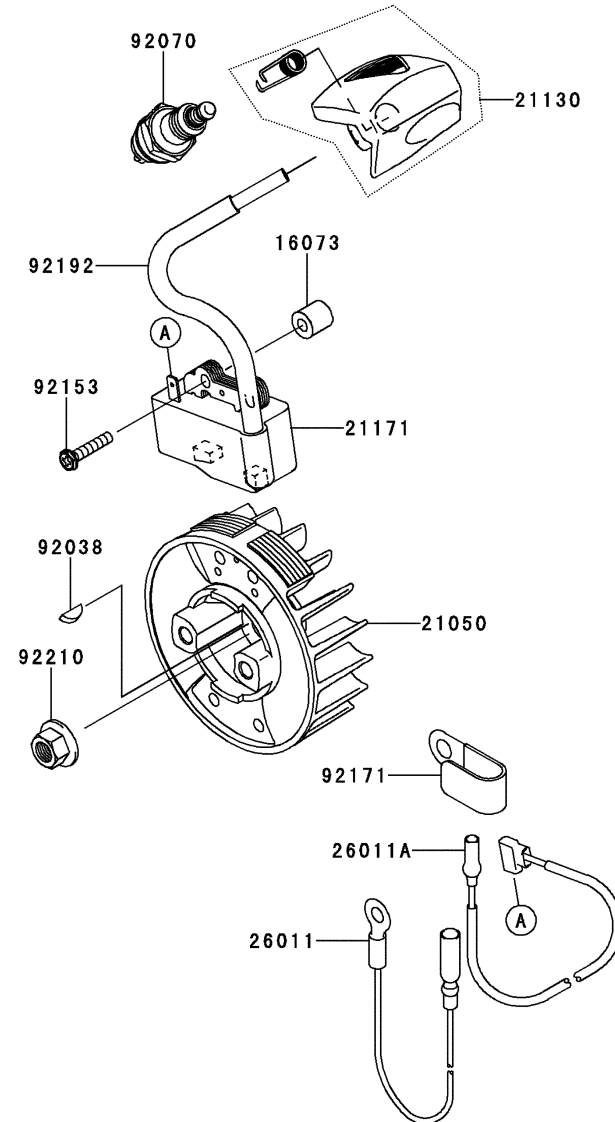

KPW2260V

TJ023E-KF70

CARBURETOR

REF NO	PART NO	DESCRIPTION	QTY	NOTES
01	TF22C01	BODY ASSY-AIR PURGE	1	
02	TH26C02Z	BODY ASSY-PUMP	1	
04	TEX54DC04XA	O-RING	1	
05	TH26C05Z	O-RING	1	
06	TF22C05	COVER-PRIMER PUMP	1	
07	TJ275C07VM	VALVE ASSY-THROTTLE	1	
08	TF22C07	SWIVEL ASSY	1	
09	TF22C08	VALVE-INLET NEEDLE	1	
10	TF22C10	GASKET-METERING DIAPHRAGM	1	
11	TEX54C11XA	GASKET-PUMP	1	
12	TF22C13	DIAPHRAGM-PUMP	1	
13	TJ27C13V	DIAPHRAGM ASSY-METERING	1	
14	TJ45C13V	SCREW-IDLE ADJUST	1	
15	TF22C19	SCREW-COLLAR THROTTLE	2	
16	TH26C16Z	SCREW-CABLE ADJUST	1	
16A	TF22C20	SCREW-METERING LEVER PIN	1	
17	TF22C18	SCREW-COVER	4	
19	TF22C21	SPRING-METERING LEVER	1	
20	TLE235C20V	JET-MAIN KIT (.360)	1	
21	TEX54C21XA	NUT-CABLE ADJUST	1	
23	TF22C23	SCREEN-FUEL INLET	1	
24	TF22C24	PIN-METERING LEVER	1	
25	TF22C26	LEVER-METERING	1	
26	TF22C27	BRACKET-CABLE	1	
27	TF22C28	VALVE-CHECK	1	
28	TF22C29	PRIMER-BULB	1	
11061A	TJ27107	GASKET,CYLINDER-INSULATOR	1	
11061B	TJ27108	GASKET,CARBURETOR-INSULATOR	1	
12021	TJ23309	VALVE-ASSY-REED	1	
12022	TJ27111	VALVE-REED	1	
32085	TJ27112	STOPPER	1	
14073	TJ27132	DUCT	1	
15004	TJ233C00-V	CARBURETOR ASSY	1	
92172	TJ27113	SCREW,3X12	2	
92172A	TF22037	SCREW 5X25	4	

KPW2260V

TJ023E-KF70

ELECTRIC-EQUIPMENT

REF NO	PART NO	DESCRIPTION	QTY	NOTES
16073	TJ27070	INSULATOR	2	
21050	TJ27019	FLYWHEEL	1	
21130	TJ27020A	CAP-ASSY-PLUG	1	
21171	TJ27021	COIL ASSY-IGNITION	1	
26011	TJ35070	WIRE-LEAD	1	
26011A	TJ27074	WIRE-LEAD,L=230	1	
92038	TJ27075	KEY	1	
92070	BPMR7A	SPARK PLUG-NGK	1	
92153	TJ27076	BOLT,4X20	2	
92171	TJ27123	CLAMP	1	
92192	TJ27023	TUBE	1	
92210	TJ23308	NUT,M8	1	