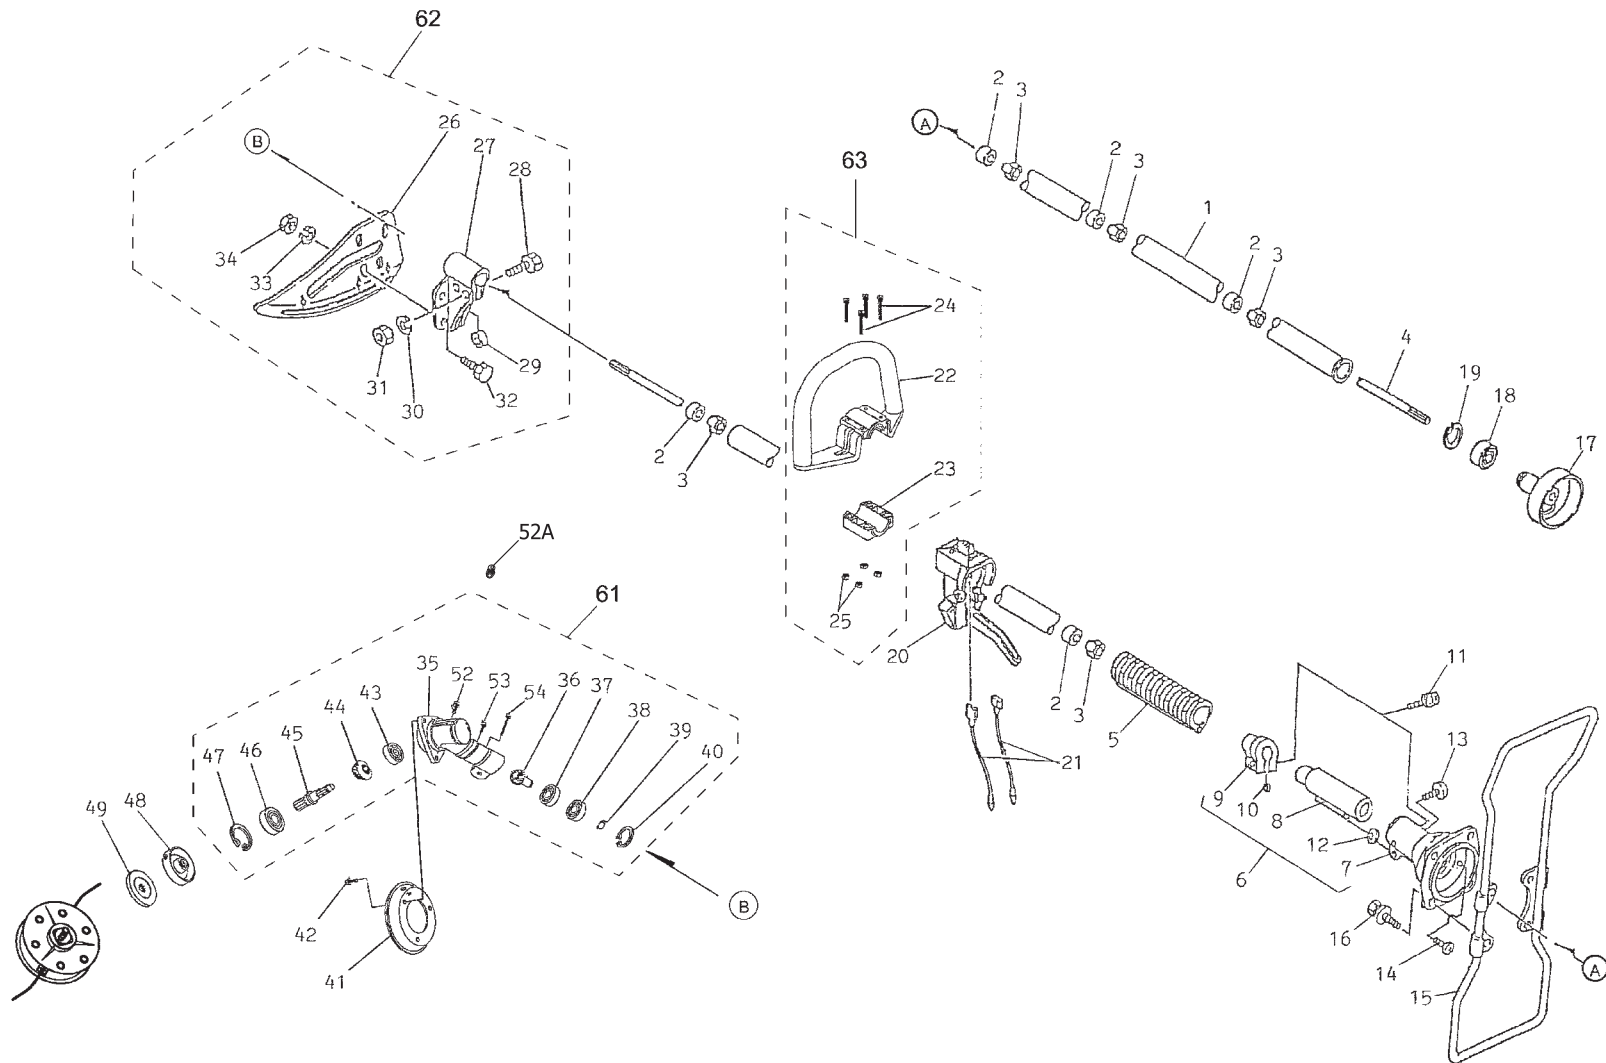

KPW2260V

TJ023E-KF70

BODY

KPW2260V

TJ023E-KF70

BODY

REF NO	PART NO	DESCRIPTION	QTY	NOTES
01	PW27501	DRIVE HOUSING ASSY (W/	1	
04	PW27505	DRIVE SHAFT 1540	1	
05	PW24005A	GRIP-DRIVE HOUSING	1	
06	PW25006	CLUTCH CASE ASSY	1	
07	PW25007	CASE-CLUTCH	1	
08	PW25008	INNER CASE W/CUSHION	1	
09	PW25009	HOLDER-CASE CLUTCH	1	
10	PW25010	COLLAR-SMALL	1	
11	B05X30W	BOLT W/WASHERS 5X30	2	
12	PW25012	COLLAR-LARGE	1	
13	AH26040	SCREW-TAPPING 5X14	1	
14	S05X10	SCREW 5X10	2	
15	PW24008	STAND	1	
16	B06X20W	BOLT W/WASHERS 6X20	4	
17	PW25017B	DRUM-CLUTCH	1	
18	PW24011	BEARING (6201-2RU)	1	
19	PW25019	RING-SNAP #12	1	
20	PW24015A	THROTTLE LEVER ASSY	1	
21	PW24016	WIRE-LEAD	2	
22	PW27507	LOOP HANDLE	1	
23	PW27508	BRACKET-LOOP HANDLE	1	
24	PW27509	SCREW-W/WASHERS-5X35-BLACK	4	
25	PW27510	NUT 5-BLACK	4	
26	PW23062-02	COVER-GUARD	1	
27	PW23062-01	HOLDER-GUARD	1	
28	B06X20	BOLT 6X20	2	
29	PW23062-04	COLLAR-GUARD	2	
30	SW006	WASHER-SPRING 6MM	2	
31	HN006	NUT 6MM	2	
32	B06X12	BOLT 6X12	4	

BODY

REF NO	PART NO	DESCRIPTION	QTY	NOTES
33	SW006	WASHER-SPRING 6MM	4	
34	HN006	NUT 6MM	4	
35	PW27512	GEAR CASE (CASE ONLY)	1	
36	PW27513	PINION	1	
37	PW27514	BEARING-BALL-609	1	
38	PW27515A	BEARING-BALL 609ZZ	1	
39	PW27516	SNAP RING 9	1	
40	PW27517	SNAP RING 24	1	
41	PW27518	GRASS COVER	1	
42	S04X8W	SCREW-W/WASHER-4X8	3	
43	PW27519	BEARING-BALL-627	1	
44	PW27520	GEAR	1	
45	PW27521	CUTTER SHAFT	1	
46	PW25052	BEARING (6001DU)	1	
47	P35008	RING-SNAP #28	1	
48	PW27522	FIXER-BLADE-UPPER	1	
49	PW27523	FIXER-BLADE-LOWER	1	
50	PW27524	NUT COVER	1	
51	PW27525	CUTTER BOLT	1	
52	B06X8	BOLT-6X8	1	
52A	PW27526	GREASE FITTING M6X1.0	1	
53	B05X10W	BOLT-W/WASHERS-5x10	1	
54	B06X25W	BOLT W/WASHERS 6X25	1	
61	PW27511	GEAR CASE ASSY	1	
62	PW23062	SAFETY GUARD ASSY	1	
63	PW27506	LOOP HANDLE ASSY	1