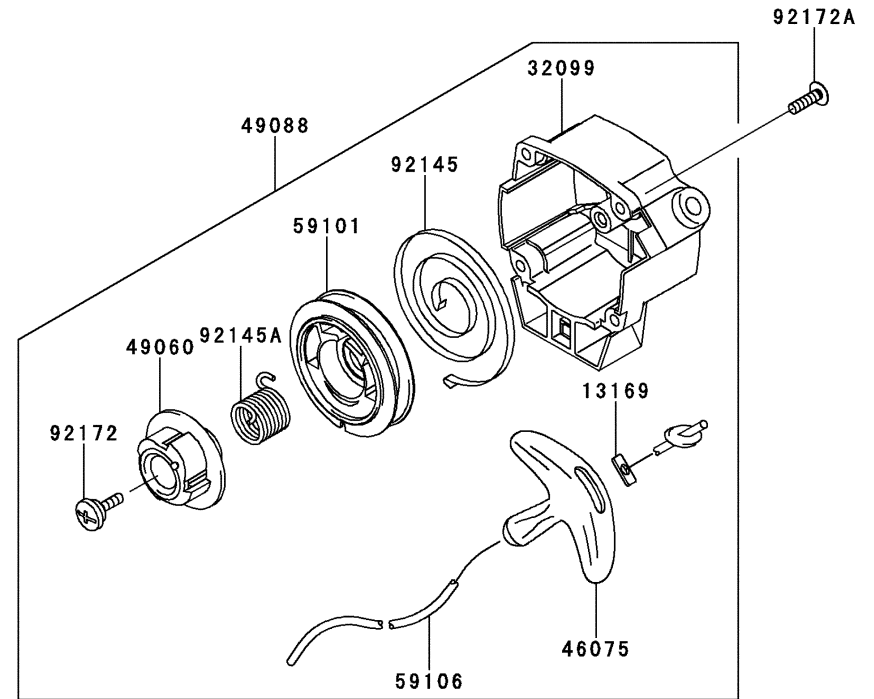

KPW2260V

TJ023E-KF70

STARTER

REF NO	PART NO	DESCRIPTION	QTY	NOTES
13165	TJ27042-1	PAWL	2	
13169	TD18080-07	PLATE	1	
32099	TJ27042-2	CASE-RECOIL STARTER	1	
46075	TJ35030-2	GRIP-RECOIL STARTER	1	
49060	TJ27042-4	CAM	1	
49080	TJ27125-5	PULLEY-STARTING	1	
49088	TJ27125	STARTER-RECOIL	1	
59101	TJ27125-6	REEL,STARTER-RECOIL	1	
59106	TJ27125-7	ROPE,3X850	1	
92033	TD18084	RING-SNAP	2	
92081	TD18083	SPRING-RETURN	2	
92145	TJ27125-8	SPRING,RECOIL	1	
92145A	TJ27042-8	SPRING-RECOIL	1	
92172	TJ27042-9	SCREW	1	
92172A	TJ23315	SCREW,4X14	4