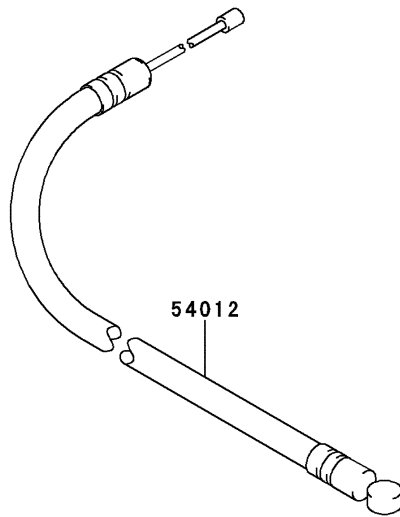

KPW2260V

TJ023E-KF70

CARBURETOR

REF NO	PART NO	DESCRIPTION	QTY	NOTES
01	TF22C01	BODY ASSY-AIR PURGE	1	
02	TH26C02Z	BODY ASSY-PUMP	1	
04	TEX54DC04XA	O-RING	1	
05	TH26C05Z	O-RING	1	
06	TF22C05	COVER-PRIMER PUMP	1	
07	TJ275C07VM	VALVE ASSY-THROTTLE	1	
08	TF22C07	SWIVEL ASSY	1	
09	TF22C08	VALVE-INLET NEEDLE	1	
10	TF22C10	GASKET-METERING DIAPHRAGM	1	
11	TEX54C11XA	GASKET-PUMP	1	
12	TF22C13	DIAPHRAGM-PUMP	1	
13	TJ27C13V	DIAPHRAGM ASSY-METERING	1	
14	TJ45C13V	SCREW-IDLE ADJUST	1	
15	TF22C19	SCREW-COLLAR THROTTLE	2	
16	TH26C16Z	SCREW-CABLE ADJUST	1	
16A	TF22C20	SCREW-METERING LEVER PIN	1	
17	TF22C18	SCREW-COVER	4	
19	TF22C21	SPRING-METERING LEVER	1	
20	TLE235C20V	JET-MAIN KIT (.360)	1	
21	TEX54C21XA	NUT-CABLE ADJUST	1	
23	TF22C23	SCREEN-FUEL INLET	1	
24	TF22C24	PIN-METERING LEVER	1	
25	TF22C26	LEVER-METERING	1	
26	TF22C27	BRACKET-CABLE	1	
27	TF22C28	VALVE-CHECK	1	
28	TF22C29	PRIMER-BULB	1	
11061A	TJ27107	GASKET,CYLINDER-INSULATOR	1	
11061B	TJ27108	GASKET,CARBURETOR-INSULATOR	1	
12021	TJ23309	VALVE-ASSY-REED	1	
12022	TJ27111	VALVE-REED	1	
32085	TJ27112	STOPPER	1	
14073	TJ27132	DUCT	1	
15004	TJ233C00-V	CARBURETOR ASSY	1	
92172	TJ27113	SCREW,3X12	2	
92172A	TF22037	SCREW 5X25	4	

KPW2260V

TJ023E-KF70

CARBURETOR

REF NO	PART NO	DESCRIPTION	QTY	NOTES
92172B	TJ35075	SCREW,5X60	2	
CRK	TJ27V-CRK	CRK		

KPW2260V

TJ023E-KF70

CONTROL-EQUIPMENT

REF NO	PART NO	DESCRIPTION	QTY	NOTES
54012	TJ27115	CABLE-THROTTLE	1	