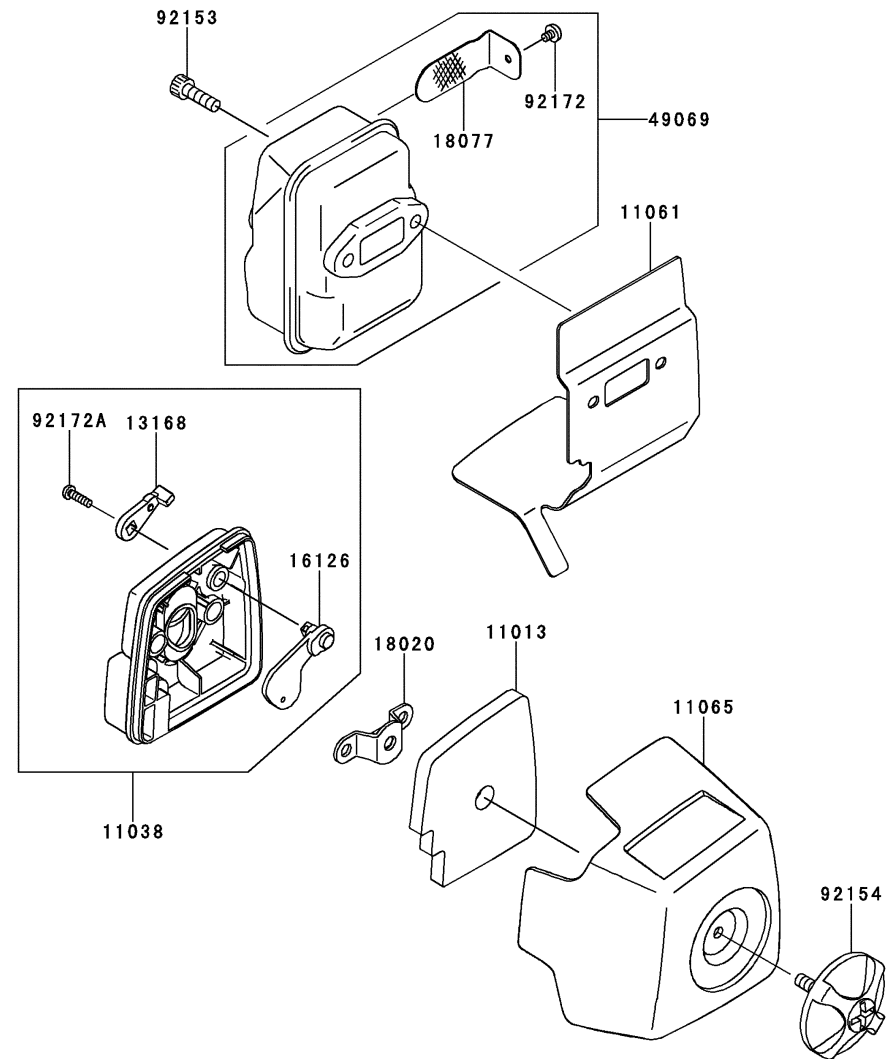

REV 170922

KPW2260V

TJ023E-KF70

AIR-FILTER/MUFFLER

REF NO	PART NO	DESCRIPTION	QTY	NOTES
11013	TJ23310	ELEMENT-AIR FILTER	1	
11038	TJ23311	CASE-ASSY-AIR FILTER	1	
11061	TJ27083	GASKET,MUFFLER	1	
11065	TJ23312	CAP,AIR FILTER	1	
13168	TJ27103-1	LEVER,AIR FILTER	1	
16126	TJ23311-2	VALVE,AIR FILTER	1	
18020	TJ23076	BAFFLE	1	
18077	TJ27085	ARRESTER-SPARK	1	
49069	TJ23313	MUFFLER-ASSY	1	
92153	TJ27087	BOLT,SOCKET,5X16	2	
92154	TJ27038A	BOLT-AIR CLEANER	1	
92172	TJ27088	SCREW	1	
92172A	TJ27106	SCREW,3X10	1	

KPW2260V

TJ023E-KF70

CARBURETOR

REF NO	PART NO	DESCRIPTION	QTY	NOTES
01	TF22C01	BODY ASSY-AIR PURGE	1	
02	TH26C02Z	BODY ASSY-PUMP	1	
04	TEX54DC04XA	O-RING	1	
05	TH26C05Z	O-RING	1	
06	TF22C05	COVER-PRIMER PUMP	1	
07	TJ275C07VM	VALVE ASSY-THROTTLE	1	
08	TF22C07	SWIVEL ASSY	1	
09	TF22C08	VALVE-INLET NEEDLE	1	
10	TF22C10	GASKET-METERING DIAPHRAGM	1	
11	TEX54C11XA	GASKET-PUMP	1	
12	TF22C13	DIAPHRAGM-PUMP	1	
13	TJ27C13V	DIAPHRAGM ASSY-METERING	1	
14	TJ45C13V	SCREW-IDLE ADJUST	1	
15	TF22C19	SCREW-COLLAR THROTTLE	2	
16	TH26C16Z	SCREW-CABLE ADJUST	1	
16A	TF22C20	SCREW-METERING LEVER PIN	1	
17	TF22C18	SCREW-COVER	4	
19	TF22C21	SPRING-METERING LEVER	1	
20	TLE235C20V	JET-MAIN KIT (.360)	1	
21	TEX54C21XA	NUT-CABLE ADJUST	1	
23	TF22C23	SCREEN-FUEL INLET	1	
24	TF22C24	PIN-METERING LEVER	1	
25	TF22C26	LEVER-METERING	1	
26	TF22C27	BRACKET-CABLE	1	
27	TF22C28	VALVE-CHECK	1	
28	TF22C29	PRIMER-BULB	1	
11061A	TJ27107	GASKET,CYLINDER-INSULATOR	1	
11061B	TJ27108	GASKET,CARBURETOR-INSULATOR	1	
12021	TJ23309	VALVE-ASSY-REED	1	
12022	TJ27111	VALVE-REED	1	
32085	TJ27112	STOPPER	1	
14073	TJ27132	DUCT	1	
15004	TJ233C00-V	CARBURETOR ASSY	1	
92172	TJ27113	SCREW,3X12	2	
92172A	TF22037	SCREW 5X25	4	

KPW2260V

TJ023E-KF70

CARBURETOR

REF NO	PART NO	DESCRIPTION	QTY	NOTES
92172B	TJ35075	SCREW,5X60	2	
CRK	TJ27V-CRK	CRK		

KPW2260V

TJ023E-KF70

CONTROL-EQUIPMENT

REF NO	PART NO	DESCRIPTION	QTY	NOTES
54012	TJ27115	CABLE-THROTTLE	1	