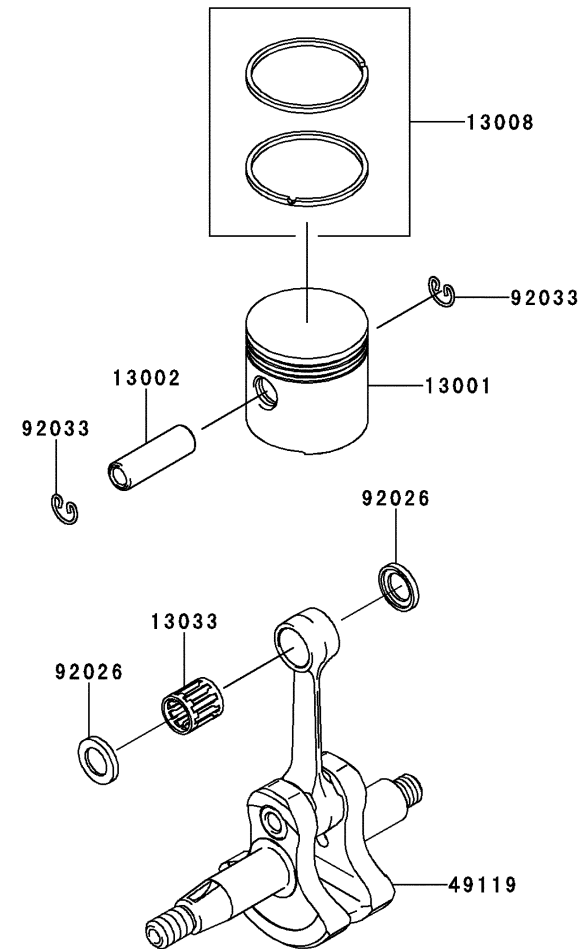

KPW2260V

TJ023E-KF70

PISTON/CRANKSHAFT

REF NO	PART NO	DESCRIPTION	QTY	NOTES
13001	TJ23303	PISTON-ENGINE	1	
13002	KT12020	PIN-PISTON	1	
13008	TJ23053	RING-SET-PISTON	1	
13033	TJ27011	BEARING-SMALL END	1	
49119	TJ27065	CRANKSHAFT-ASSY	1	
92026	TJ23304	SPACER,8X12.9X1.8	2	
92033	TJ27067	RING-SNAP	2