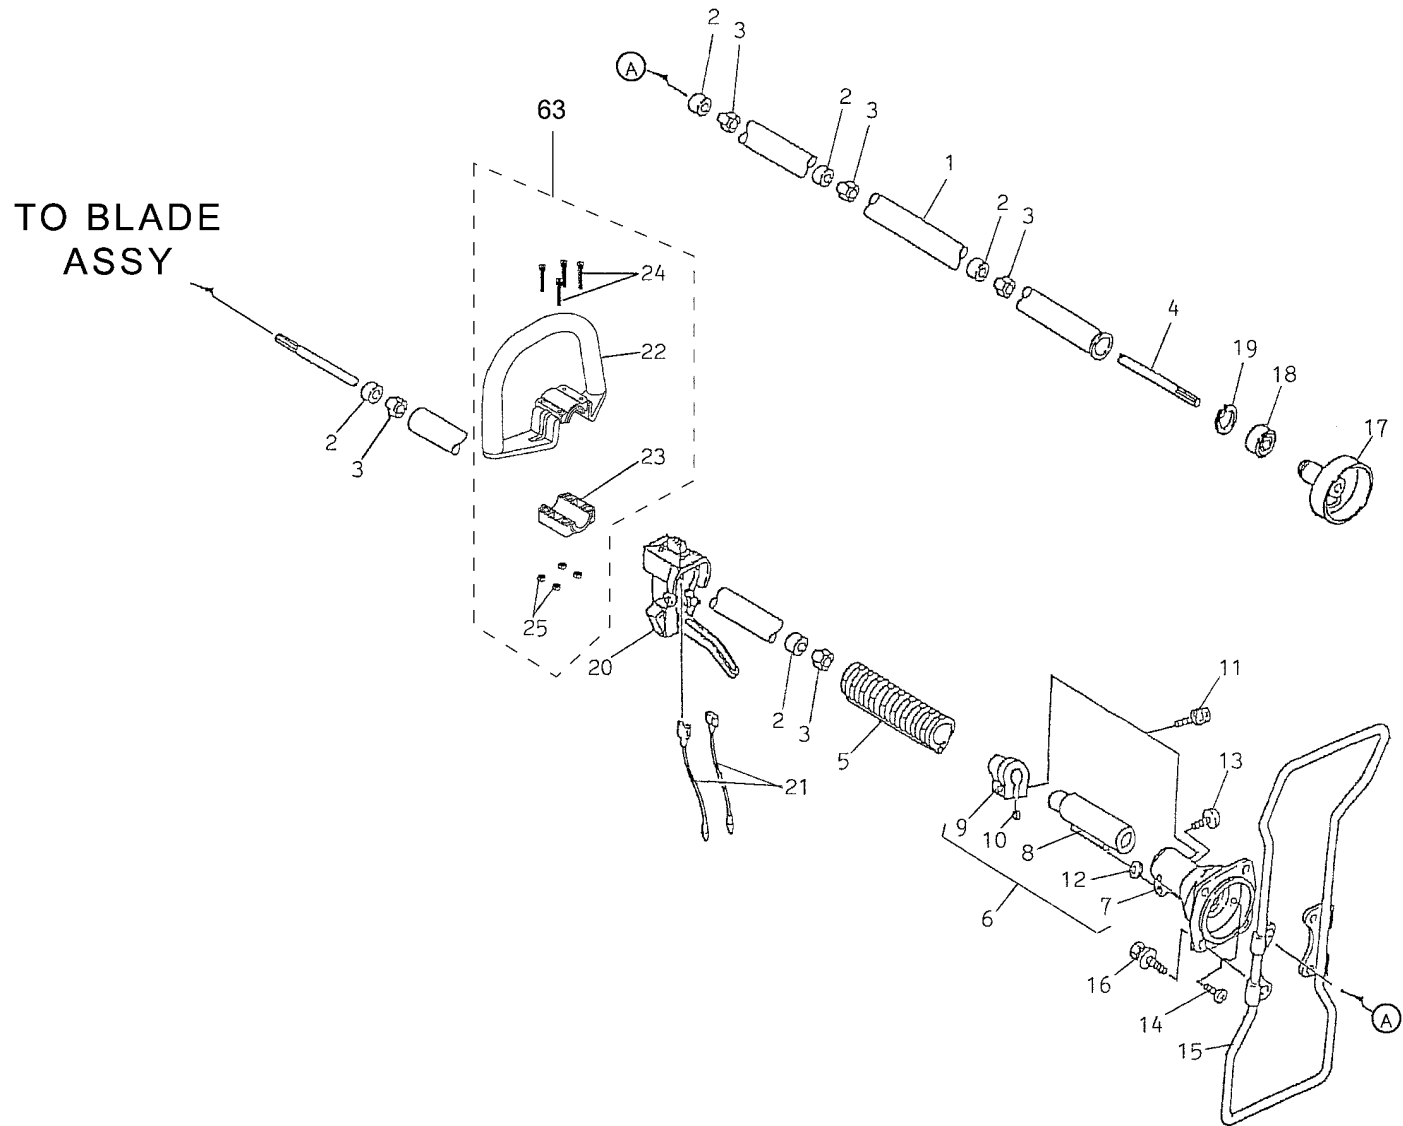

AHT2750V

TJ027E-HF70, -LF70, -MF70

BODY

AHT2750V

TJ027E-HF70, -LF70, -MF70

BODY

REF NO	PART NO	DESCRIPTION	QTY	NOTES
01	PW27501	DRIVE HOUSING ASSY (W/ BUSHINGS)	1	
04	PW27505	DRIVE SHAFT 1540	1	
05	PW24005A	GRIP-DRIVE HOUSING	1	
06	PW25006	CLUTCH CASE ASSY	1	
07	PW25007	CASE-CLUTCH	1	
08	PW25008	INNER CASE W/CUSHION	1	
09	PW25009	HOLDER-CASE CLUTCH	1	
10	PW25010	COLLAR-SMALL	1	
11	B05X30W	BOLT W/WASHERS 5X30	2	
12	PW25012	COLLAR-LARGE	1	
13	AH26040	SCREW-TAPPING 5X14	1	
14	S05X10	SCREW 5X10	2	
15	PW24008	STAND	1	
16	B06X20W	BOLT W/WASHERS 6X20	4	
17	PW25017	DRUM-CLUTCH	1	
18	PW24011	BEARING (6201-2RU)	1	
19	PW25019	RING-SNAP #12	1	
20	PW24015A	THROTTLE LEVER ASSY	1	
21	PW24016	WIRE-LEAD	2	
22	PW27507	LOOP HANDLE	1	
23	PW27508	BRACKET, LOOP HANDLE	1	
24	PW27509	SCREW, W/WASHERS, 5X35, BLACK	4	
25	PW27510	NUT 5, BLACK	4	
63	PW27506	LOOP HANDLE ASSY	1