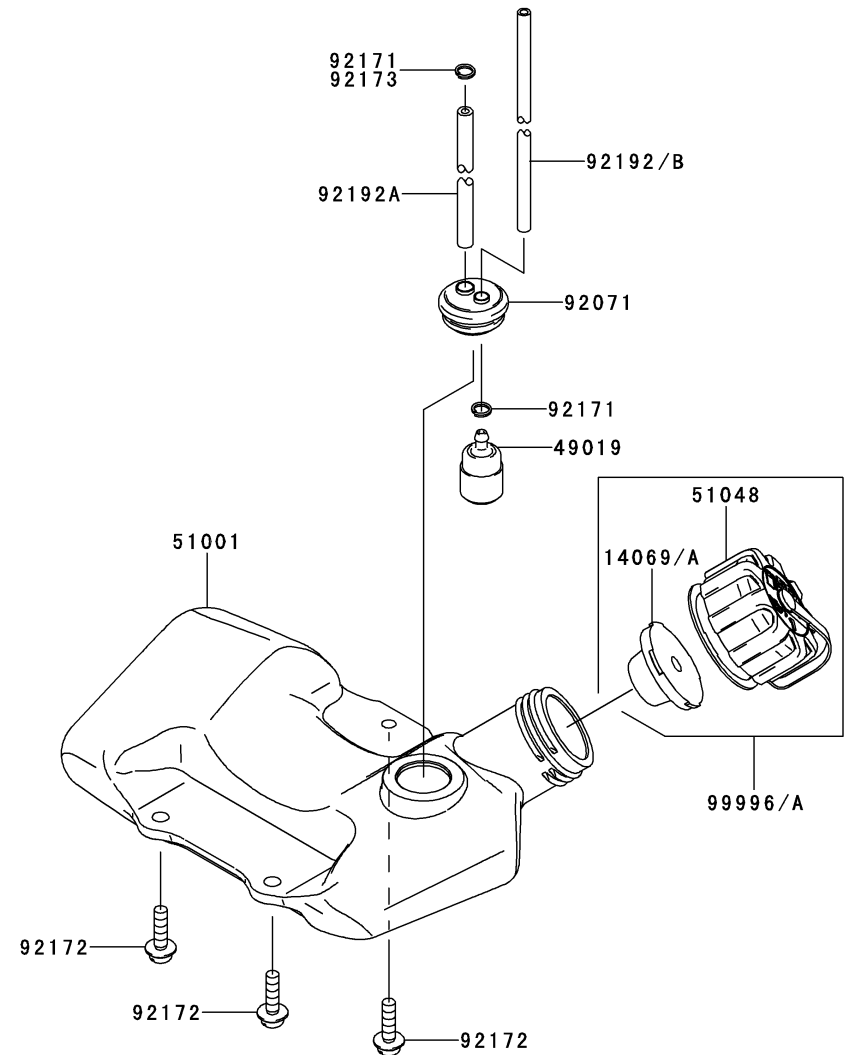

AHT2750V

TJ027E-HF70, -LF70, -MF70

FUEL TANK/FUEL VALVE

REF NO	TMC NO	DESCRIPTION	HF70	LF70	MF70
14069	TH34065	BREATHER	*		
14069A	TH34065A	BREATHER	1	1	1
49019	TJ27043	FILTER-FUEL	1	1	1
51001	TJ27039	TANK-COMP-FUEL	1	1	1
51048	TH34064	CAP-ASSY-TANK	1	1	1
92071	TG34042	GROMMET,FUEL TANK	1	1	1
92171	TK65043	CLAMP	2	1	1
92172	TJ27090	SCREW,5X18	3	3	3
92173	TJ27124	CLAMP		1	1
92192	TJ27040	TUBE,3X5X174	1		
92192A	TJ27041	TUBE,3X6X80	1	1	1
92192B	TJ27130	TUBE,3X5X174		1	1
99996	99996-6089	CAP-TANK & BREATHER,ASSY	*		
99996A	99996-6101	KIT,CAP-TANK & BREATHER	1	1	1