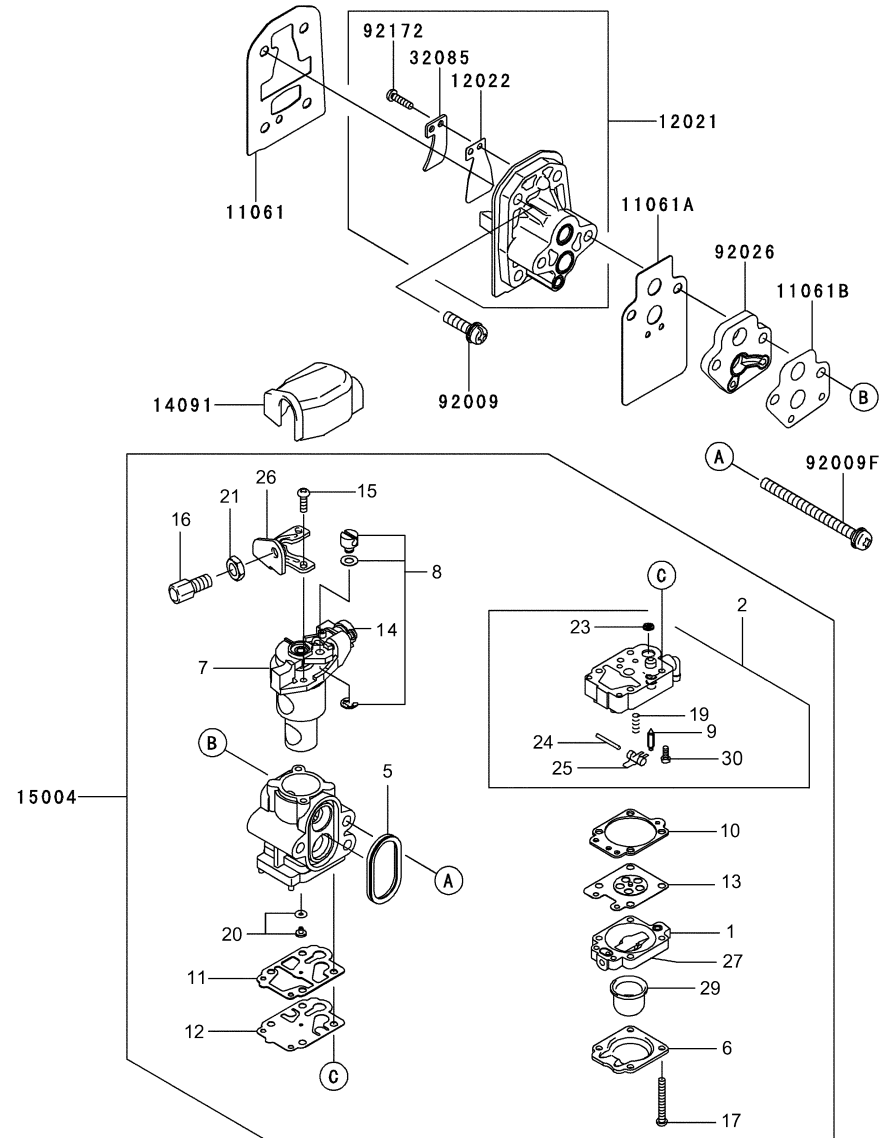

AHT2750V

TJ027E-HF70, -LF70, -MF70

CARBURETOR (WALBRO WYA-141)

REF NO	TMC NO	DESCRIPTION	HF70	LF70	MF70
92026	TJ27081	SPACER	1		
92172	TK65032	SCREW,3X12	1		
CRK	TJ27V-CRK	CRK	AR