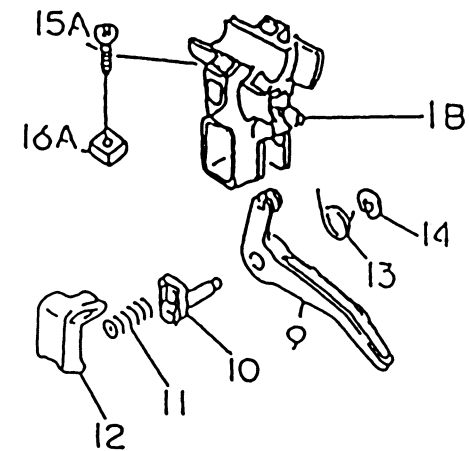

AHT2750V

TJ027E-HF70, -LF70, -MF70

THROTTLE LEVER

REF NO	PART NO	DESCRIPTION	QTY
	PW24015A	THROTTLE LEVER ASSY	1
01A	PW24015-01A	BODY-UPPER	1
01B	PW24015-01B	BODY-LOWER	1
02	PW24015-02	SWITCH	1
03	PW24015-03	COVER	1
04	PW24015-04	SPRING	1
05	PW24015-05	SCREW 3X8	1
06	PW24015-06	PLATE-GROUND R	1
07	PW24015-07	PLATE-GROUND L	1
08	PW24015-05	SCREW 3X8	2
09	PW24015-09	LEVER	1
10	PW24015-10	SHAFT	1
11	PW24015-11	SPRING	1
12	PW24015-12	STOPPER	1
13	PW24015-13	SPRING-RETURN	1
14	PW24015-14	E-RING	1
15A	214B0520	SCREW 5X20	2
16A	311B0500	NUT 5MM	2