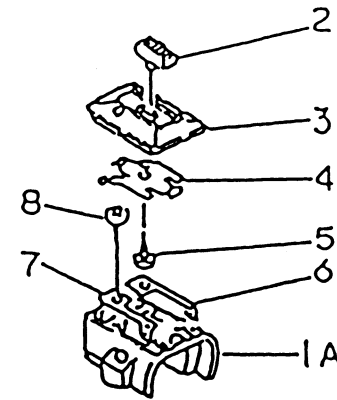

AHT2750V

TJ027E-HF70, -LF70, -MF70

THROTTLE LEVER

REF NO	PART NO	DESCRIPTION	QTY
	PW24015A	THROTTLE LEVER ASSY	1
01A	PW24015-01A	BODY-UPPER	1
01B	PW24015-01B	BODY-LOWER	1
02	PW24015-02	SWITCH	1
03	PW24015-03	COVER	1
04	PW24015-04	SPRING	1
05	PW24015-05	SCREW 3X8	1
06	PW24015-06	PLATE-GROUND R	1
07	PW24015-07	PLATE-GROUND L	1
08	PW24015-05	SCREW 3X8	2
09	PW24015-09	LEVER	1
10	PW24015-10	SHAFT	1
11	PW24015-11	SPRING	1
12	PW24015-12	STOPPER	1
13	PW24015-13	SPRING-RETURN	1
14	PW24015-14	E-RING	1
15A	214B0520	SCREW 5X20	2
16A	311B0500	NUT 5MM	2