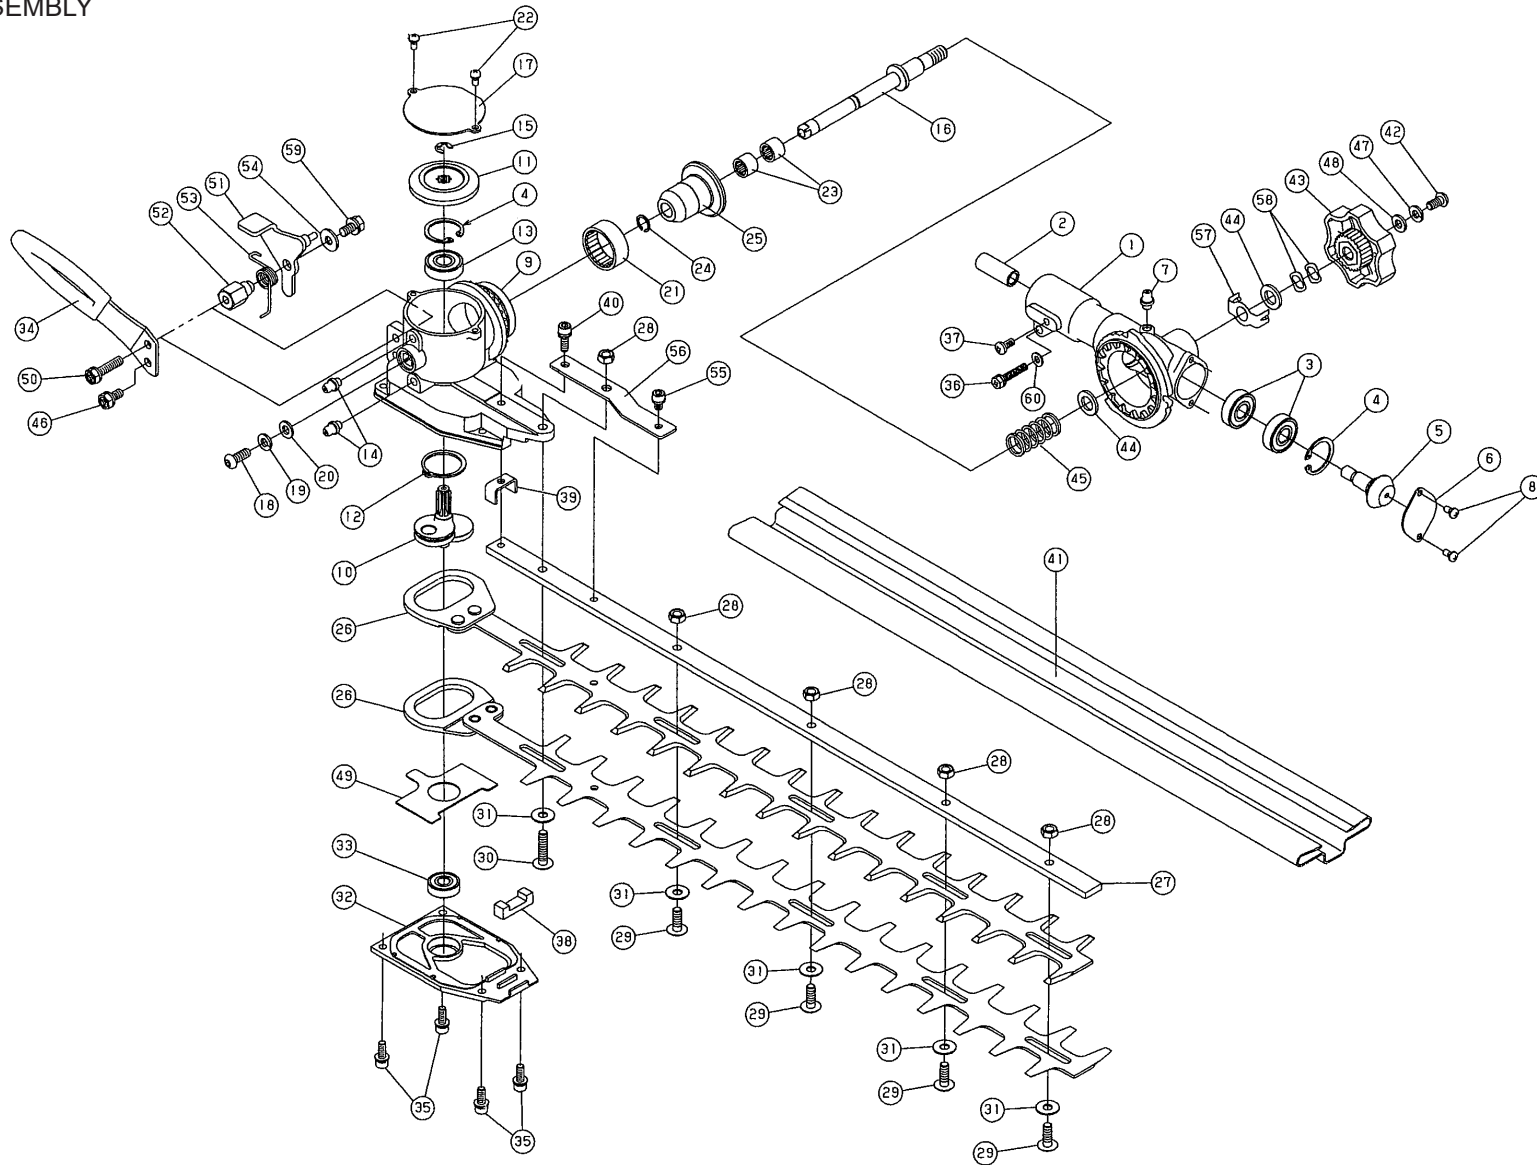

AHT2750V

BLADE ASSEMBLY

TJ027E-HF70, -LF70, -MF70

AHT2750V

TJ027E-HF70, -LF70, -MF70

BLADE ASSY

REF NO	PART NO	DESCRIPTION	QTY	NOTES
01	AH27001	CASE-JOINT	1	
02	AH26042	JOINT-7X7X0.25	1	
03	AH27003	BEARING-BALL, 6000ZZ	2	
04	AH26012	RING-SNAP #26	2	
05	AH27005	BEVEL GEAR 1.5-14	1	
06	AH27006	BLIND PLATE, C	1	
07	AH26017	NIPPLE-GREASE 6MM	1	
08	224B0408	SCREW 4X8	2	
09	AH27009	GEAR CASE	1	
10	AH27010	CAM SHAFT 28 46.85	1	
11	AH27011	BEVEL GEAR 1.5-32	1	
12	AH26026	SNAP RING, 28	1	
13	PW23003	BEARING (6000RU)	1	
14	AH26017	NIPPLE-GREASE 6MM	2	
15	PW24015-14	E-RING	1	
16	AH27016	SHAFT	1	
17	AH27017	BLIND PLATE-B	1	
18	AH27018	BUTTON SCREW, 6x16	1	
19	SW006	WASHER-SPRING 6MM	1	
20	FW006	WASHER 6MM	1	
21	AH27021	NEEDLE ROLLER BEARING L	1	
22	224B0408	SCREW 4X8	2	
23	AH27023	NEEDLE ROLLER BEARING S	2	
24	PW24043	RING-SNAP #10	1	
24	AH27024	SNAP RING, 10		
25	AH27025	BEVEL GEAR 1.5-14X27	1	
26	AHT-270	BLADE	2	
27	AH27027	BAR-BLADE	1	
28	AH26022	U-NUT 6MM	5	
29	AH26032	SCREW-BLADE 17	4	

BLADE ASSY

REF NO	PART NO	DESCRIPTION	QTY	NOTES
30	AH27030	SCREW-BLADE 26	1	
31	AH26030	WASHER-SLIDE	5	
32	AH27032	COVER	1	
33	AH26018	BEARING-BALL 608UU	1	
34	AH27034	HANDLE 30B	1	
35	AH27035	SOCKET SCREW, 5x14	4	
36	B05X25W	BOLT W/WASHERS 5X25	1	
37	AH27036	SCREW, 5x12	1	
38	AH27037	GREASE KEEPER	1	
39	AH27038	PLATE-GUIDE	1	
40	AH27039	SOCKET SCREW, 5x16	1	
41	AH26048	COVER-BLADE	1	
42	AH27041	BUTTON SCREW, 6x12	1	
43	AH27042	GRIP	1	
44	AH27043	WASHER-SMALL, 10	2	
45	AH27044	SPRING 1.6x16. 5X37. 5	1	
46	186B0612	BOLT 6X12 W/WASHER	1	
47	SW006	WASHER-SPRING 6MM	1	
48	AH27047	WASHER, 6	1	
49	AH27048	PLATE	1	
50	B06X20W	BOLT W/WASHERS 6X20	1	
51	AH27050	LEVER	1	
52	AH27051	BUSH L	1	
53	AH27052	SPRING 1.6x10.8	1	
54	AH27053	WASHER 6x1.6	1	
55	AH27054	SOCKET SCREW 5x8	1	
56	AH27055	PLATE-SUPPORT	1	
57	AH27056	SPRING-PLATE	1	
58	AH27057	SPRING-WAVE, 10	2	
59	AH27058	BOLT W/WASHER, 6x16	1	
60	SFW005	WASHER 5MM	1