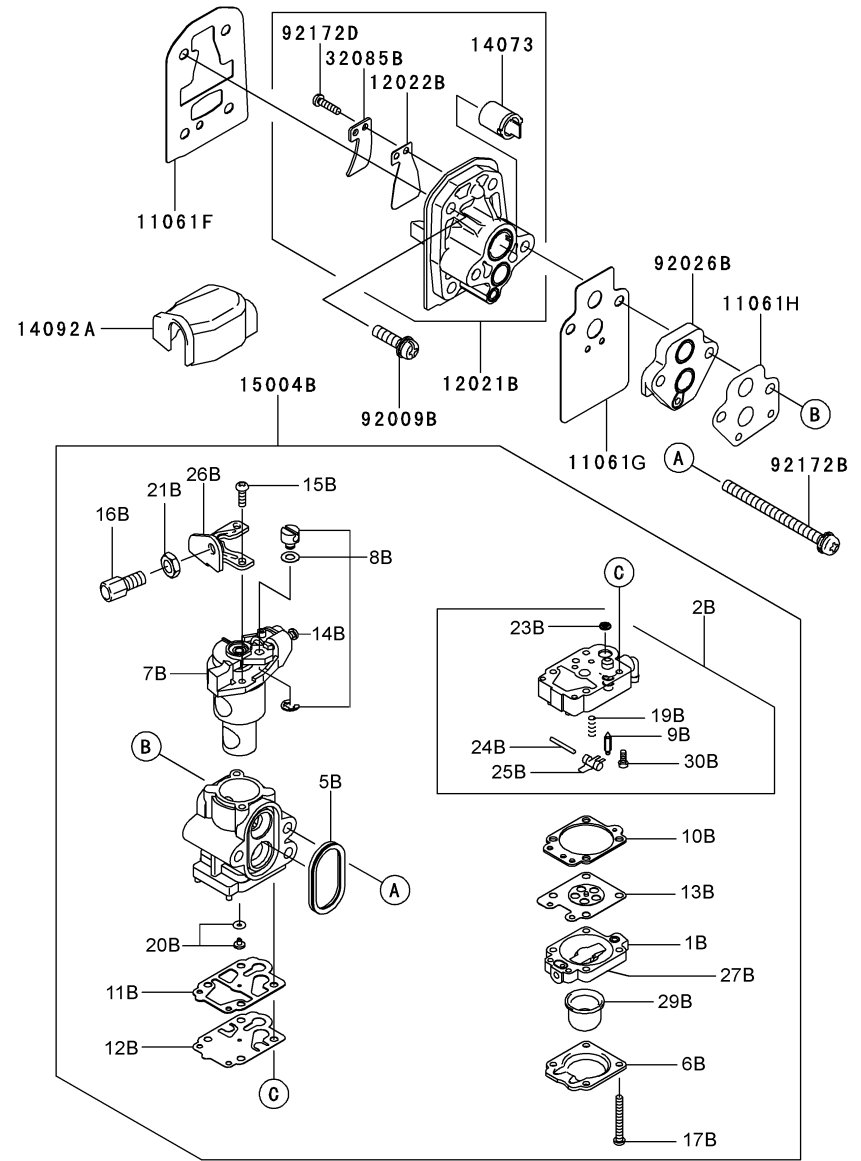

CARBURETOR (WALBRO WYA-234)

REF NO	TMC NO	DESCRIPTION	HF70	LF70	MF70
001B	TF22C01	BODY ASSY-AIR PURGE			1
002B	TH26C02Z	BODY ASSY-PUMP			1
005B	TH26C05Z	RING-O			1
006B	TF22C05	COVER-PRIMER PUMP			1
007B	TJ275C07VM	VALVE ASSY-THROTTLE			1
008B	TF22C07	SWIVEL ASSY			1
009B	TF22C08	VALVE-INLET NEEDLE			1
010B	TF22C10	GASKET-METERING DIAPHRAGM			1
011B	TEX54C11XA	GASKET-PUMP			1
012B	TF22C13	DIAPHRAGM-PUMP			1
013B	TJ27C13V	DIAPHRAGM ASSY-METERING			1
014B	TJ45C13V	SCREW-IDLE ADJUST			1
015B	TF22C19	SCREW-COLLAR THROTTLE			2
016B	TH26C16Z	SCREW-CABLE ADJUST			1
017B	TF22C18	SCREW-COVER			4
019B	TF22C21	SPRING-METERING LEVER			1
020B	TLE235C20V	JET-MAIN KIT (.360)			1
021B	TEX54C21XA	NUT-CABLE ADJUST			1
023B	TF22C23	SCREEN-FUEL INLET			1
024B	TF22C24	PIN-METERING LEVER			1
025B	TF22C26	LEVER-METERING			1
026B	TF22C27	BRACKET-CABLE			1
027B	TF22C28	VALVE-CHECK			1
029B	TF22C29	PRIMER-BULB			1
030B	TF22C20	SCREW-METERING LEVER PIN			1
11061F	TJ27107	GASKET,CYLINDER-INSULATOR			1
11061G	TJ27108	GASKET,CARBURETOR-INSULATOR			1
11061H	TJ27109	GASKET,CARBURETOR/SPACER			1
12021B	TJ27131	VALVE-ASSY-REED			1
12022B	TJ27111	VALVE-REED			1
14073	TJ27132	DUCT			1
14092A	THCVR	DUST COVER			1
15004B	TJ275C00-VM	CARBURETOR ASSY			1
32085B	TJ27112	STOPPER			1
92009B	TG25027-07	SCREW,5X20			4