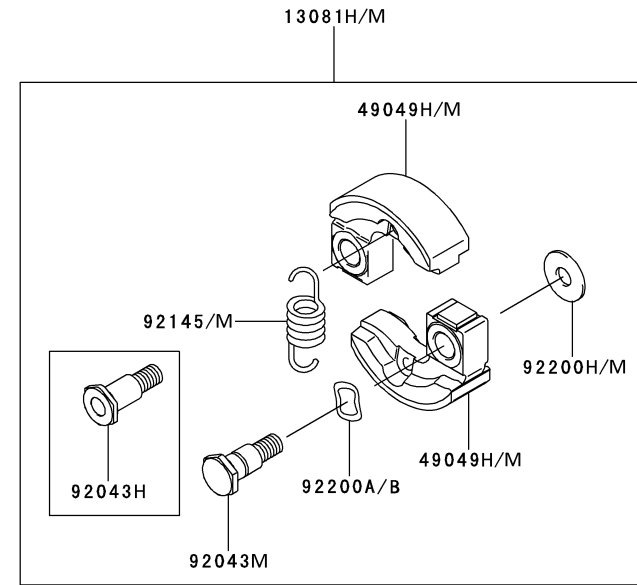

PTO EQUIPMENT

REF NO	TMC NO	DESCRIPTION	HF70	LF70	MF70
13081H	TJ27091	CLUTCH-ASSY	*	*	
13081M	TJ27091A	CLUTCH-ASSY	1	1	1
49049H	TJ27091-1	SHOE-CLUTCH	*	*	
49049M	TJ27091-1A	SHOE-CLUTCH	2	2	2
92043H	TJ27091-2	PIN	*	*	
92043M	TJ27091-2A	PIN	2	2	2
92145	TJ27091-3	SPRING	*	*	
92145M	TJ27091-3A	SPRING	1	1	1
92200A	TJ27091-4	WASHER,6X16X1	*	*	
92200B	TJ27091-4A	WASHER,6X16X1.0	2	2	2
92200H	TJ27091-5	WASHER	*	*	
92200M	TJ27091-5A	WASHER	2	2	2