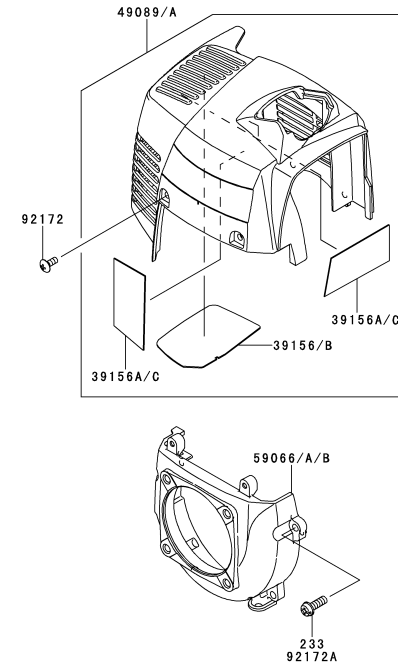

AHT2750V

TJ027E-HF70, -LF70, -MF70

CONTROL EQUIPMENT

REF NO	TMC NO	DESCRIPTION	HF70	LF70	MF70
54012	TH23020	CABLE-THROTTLE	1		
54012A	TJ27115	CABLE-THROTTLE		1	1

COOLING EQUIPMENT

REF NO	TMC NO	DESCRIPTION	HF70	LF70	MF70
233	233AA0516	SCREW-PAN-WP+,5X16	4		
39156	TJ27014	PAD	1		
39156A	TJ27068	PAD	1		
39156B	TJ27116	PAD		1	1
39156C	TJ27120	PAD		2	2
49089	TJ27015	SHROUD-ENGINE	1		
49089A	TJ27118	SHROUD-ENGINE		1	1
59066	TJ27119	HOUSING-FAN		*	
59066A	TJ27069	HOUSING-FAN	1		
59066B	TJ27119A	HOUSING-FAN		1	1
92172	TJ27017	SCREW,4X10	2	2	2
92172A	TJ27121	SCREW,5X16		4	4