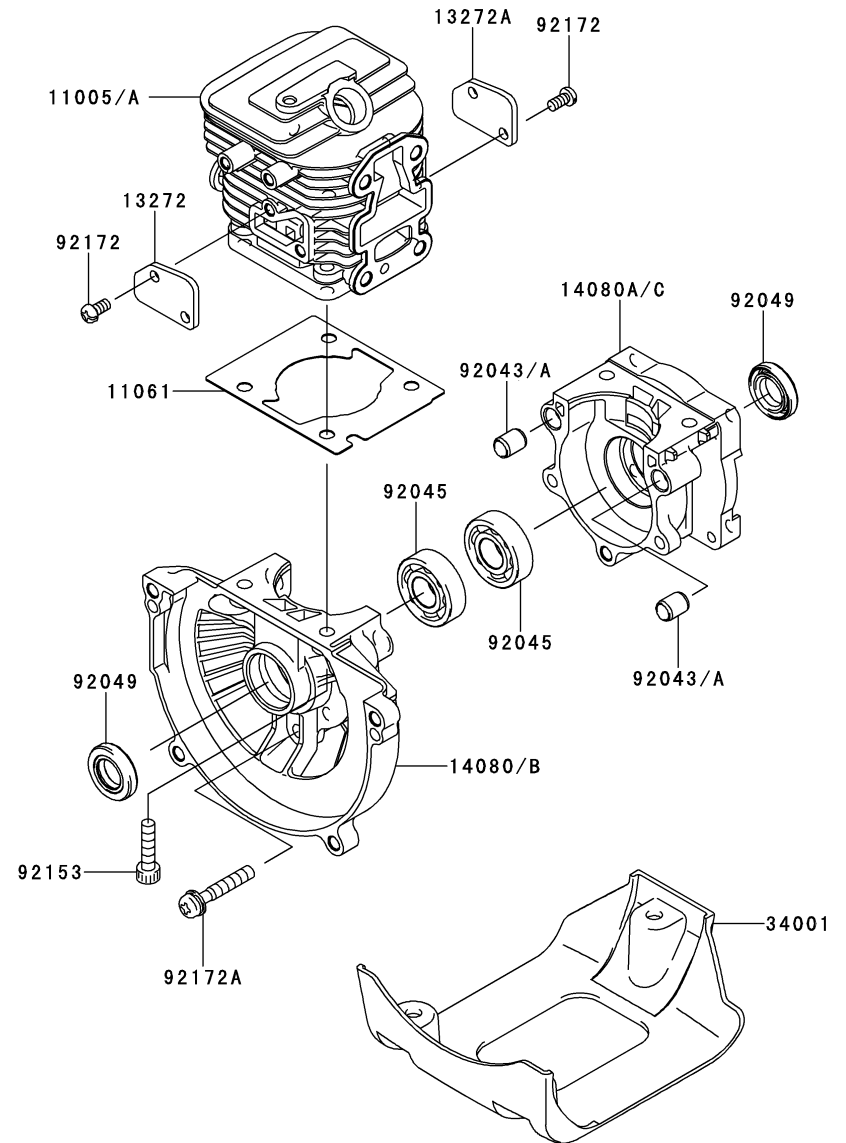

AHT2750V

TJ027E-HF70, -LF70, -MF70

CYLINDER/CRANKCASE

REF NO	TMC NO	DESCRIPTION	HF70	LF70	MF70
11005	TJ27050A	CYLINDER-ENGINE	1	1	1
11005A	TJ27050	CYLINDER-ENGINE	*	*	
11061	TJ27051	GASKET,CYLINDER	1	1	1
13272	TJ27052	PLATE	1	1	1
13272A	TJ27053	PLATE	1	1	1
14080	TJ27054	CRANKCASE	1		
14080B	TJ27126	CRANKCASE		1	1
14080A	TJ27055	CRANKCASE	1		
14080C	TJ27127	CRANKCASE		1	1
34001	TJ27056	STAND	1	1	1
92043	TJ27057	PIN	2		
92043A	TJ27128	PIN		2	2
92045	TJ27007	BEARING-BALL,6001C3	2	2	2
92049	TJ27058	SEAL-OIL,12X22X4.5	2	2	2
92153	TJ27059	BOLT,SOCKET,5X20	4	4	4
92172	TJ27060	SCREW,4X8	4	4	4
92172A	TJ27061	SCREW,5X30	3	3	3