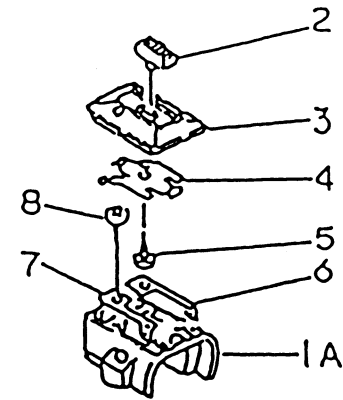

AHT2750V

TJ027E-HF70, -LF70, -MF70

THROTTLE LEVER

REF NO	PART NO	DESCRIPTION	QTY
	PW24015A	THROTTLE LEVER ASSY	1
01A	PW24015-01A	BODY-UPPER	1
01B	PW24015-01B	BODY-LOWER	1
02	PW24015-02	SWITCH	1
03	PW24015-03	COVER	1
04	PW24015-04	SPRING	1
05	PW24015-05	SCREW 3X8	1
06	PW24015-06	PLATE-GROUND R	1
07	PW24015-07	PLATE-GROUND L	1
08	PW24015-05	SCREW 3X8	2
09	PW24015-09	LEVER	1
10	PW24015-10	SHAFT	1
11	PW24015-11	SPRING	1<!-- </td-->
12	PW24015-12	STOPPER	1
13	PW24015-13	SPRING-RETURN	1
14	PW24015-14	E-RING	1
15A	214B0520	SCREW 5X20	2
16A	311B0500	NUT 5MM	2