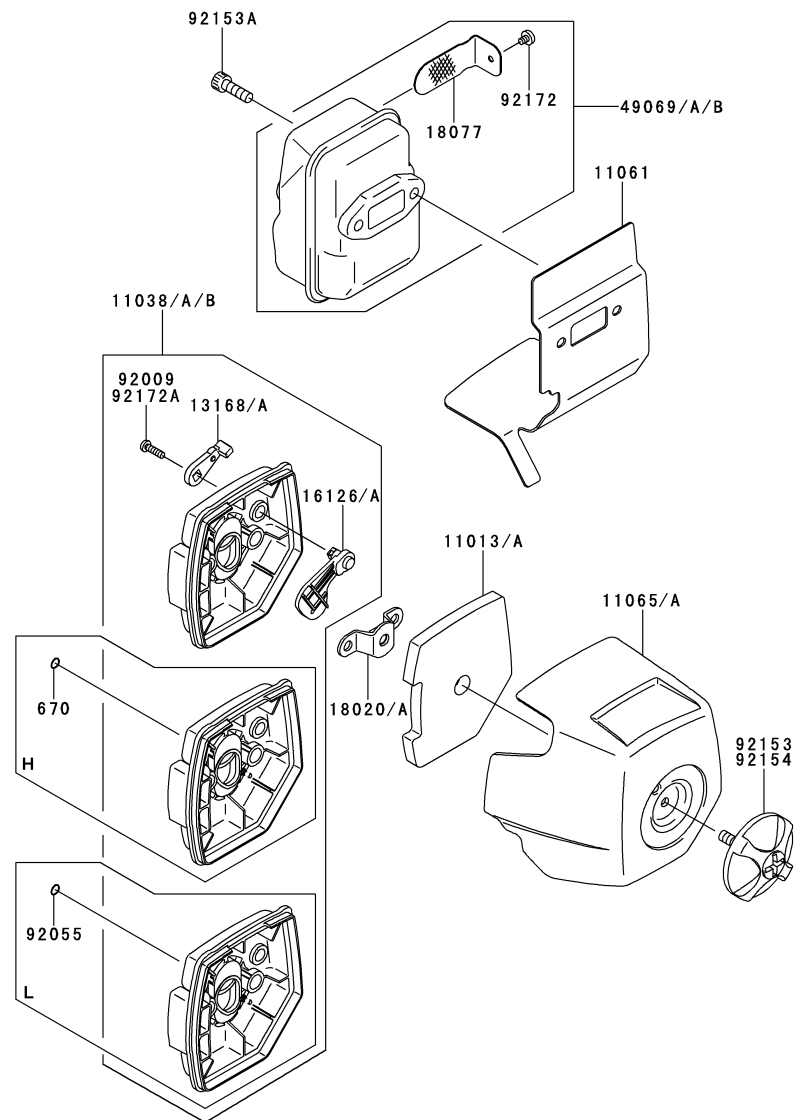

AHT2750V

TJ027E-HF70, -LF70, -MF70

CARBURETOR (WALBRO WYA-141)

REF NO	TMC NO	DESCRIPTION	HF70	LF70	MF70
001	TF22C01	BODY ASSY-AIR PURGE	1		
002	TH26C02Z	BODY ASSY-PUMP	1		
005	TH26C05Z	RING-O	1		
006	TF22C05	COVER-PRIMER PUMP	1		
007	TJ35C07V	VALVE ASSY-THROTTLE	1		
008	TF22C07	SWIVEL ASSY	1		
009	TF22C08	VALVE-INLET NEEDLE	1		
010	TF22C10	GASKET-METERING DIAPHRAGM	1		
011	TEX54C11XA	GASKET-PUMP	1		
012	TF22C13	DIAPHRAGM-PUMP	1		
013	TJ27C13V	DIAPHRAGM ASSY-METERING	1		
014	TJ45C13V	SCREW-IDLE ADJUST	1		
015	TF22C19	SCREW-COLLAR THROTTLE	2		
016	TH26C16Z	SCREW-CABLE ADJUST	1		
017	TF22C18	SCREW-COVER	4		
019	TF22C21	SPRING-METERING LEVER	1		
020	TJ275C20V	JET-MAIN KIT (.365)	1		
021	TEX54C21XA	NUT-CABLE ADJUST	1		
023	TF22C23	SCREEN-FUEL INLET	1		
024	TF22C24	PIN-METERING LEVER	1		
025	TF22C26	LEVER-METERING	1		
026	TF22C27	BRACKET-CABLE	1		
027	TF22C28	VALVE-CHECK	1		
029	TF22C29	PRIMER-BULB	1		
030	TF22C20	SCREW-METERING LEVER PIN	1		
11061	TJ27025	GASKET,CYLINDER-INSULATOR	1		
11061A	TJ27026	GASKET,CARBURETOR-INSULATOR	1		
11061B	TJ27080	GASKET,CARBURETOR/SPACER	1		
12021	TJ27027	VALVE-ASSY-REED	1		
12022	TJ27028	VALVE-REED	1		
14091	THCVR	DUST COVER	1		
15004	TJ275C00-V	CARBURETOR ASSY	1		
32085	TJ27029	STOPPER	1		
92009	TG25027-07	SCREW,5X20	4		
92009F	TH23026	SCREW,5X65	2		