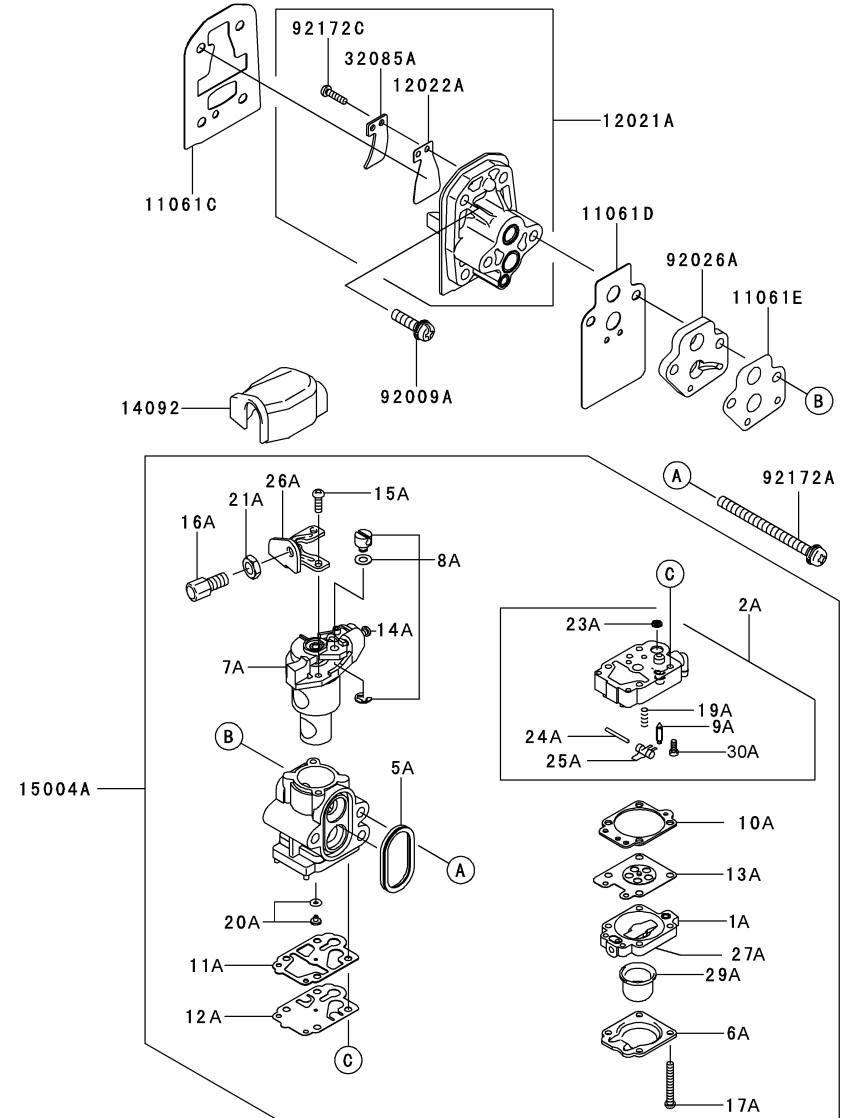

AHT2750V

TJ027E-HF70, -LF70, -MF70

CARBURETOR (WALBRO WYA-146)

REF NO	TMC NO	DESCRIPTION	HF70	LF70	MF70
92172A	TJ27114	SCREW,5X65		2	
92172C	TJ27113	SCREW,3X12		1	
CRK	TJ27V-CRK	CRK		AR