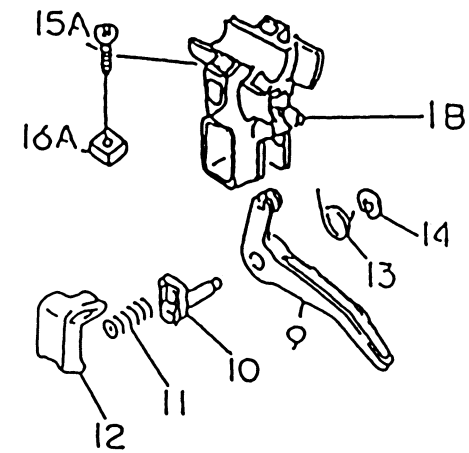

AHT2750V

TJ027E-HF70, -LF70, -MF70

THROTTLE LEVER

REF NO	PART NO	DESCRIPTION	QTY
	PW24015A	THROTTLE LEVER ASSY	1
01A	PW24015-01A	BODY-UPPER	1
01B	PW24015-01B	BODY-LOWER	1
02	PW24015-02	SWITCH	1
03	PW24015-03	COVER	1
04	PW24015-04	SPRING	1
05	PW24015-05	SCREW 3X8	1
06	PW24015-06	PLATE-GROUND R	1
07	PW24015-07	PLATE-GROUND L	1
08	PW24015-05	SCREW 3X8	2
09	PW24015-09	LEVER	1
10	PW24015-10	SHAFT	1
11	PW24015-11	SPRING	1<!-- </td-->
12	PW24015-12	STOPPER	1
13	PW24015-13	SPRING-RETURN	1
14	PW24015-14	E-RING	1
15A	214B0520	SCREW 5X20	2
16A	311B0500	NUT 5MM	2