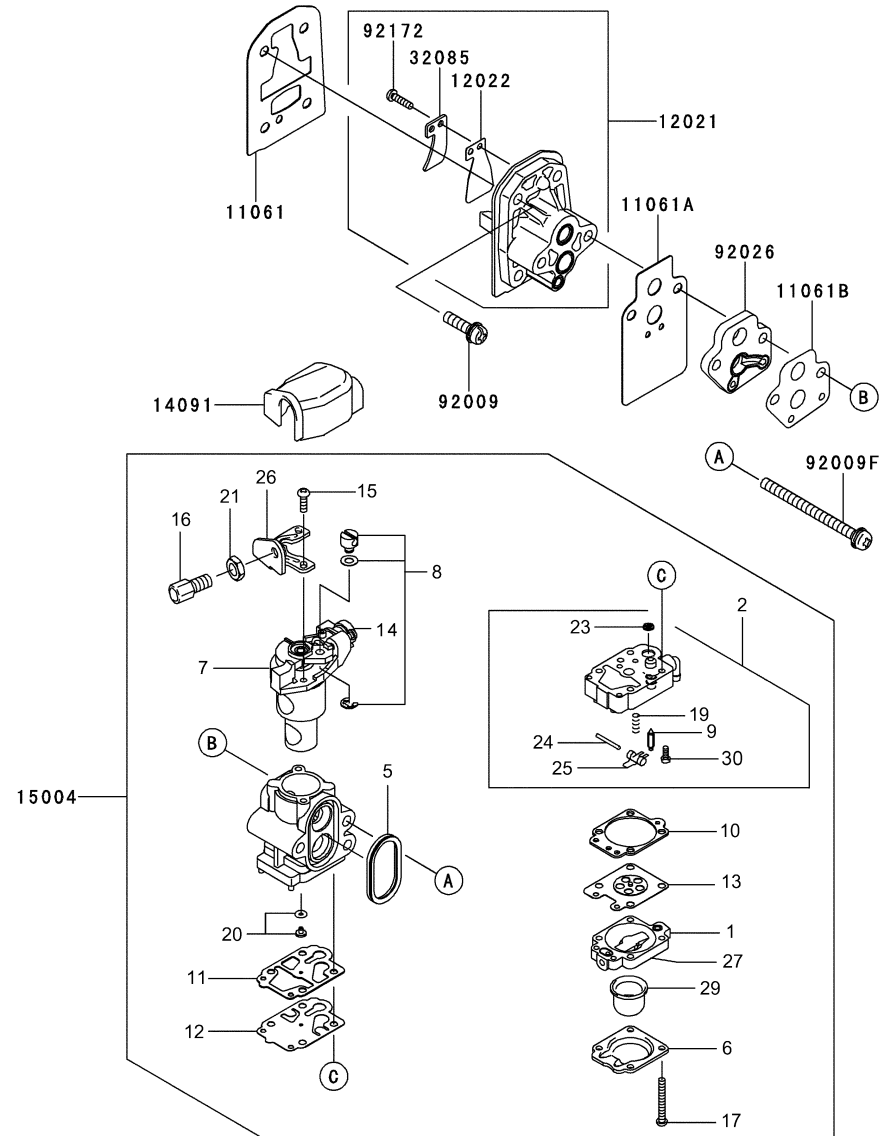

AHT2750V

TJ027E-HF70, -LF70, -MF70

CARBURETOR (WALBRO WYA-141)

REF NO	TMC NO	DESCRIPTION	HF70	LF70	MF70
92026	TJ27081	SPACER	1		
92172	TK65032	SCREW,3X12	1		
CRK	TJ27V-CRK	CRK	AR