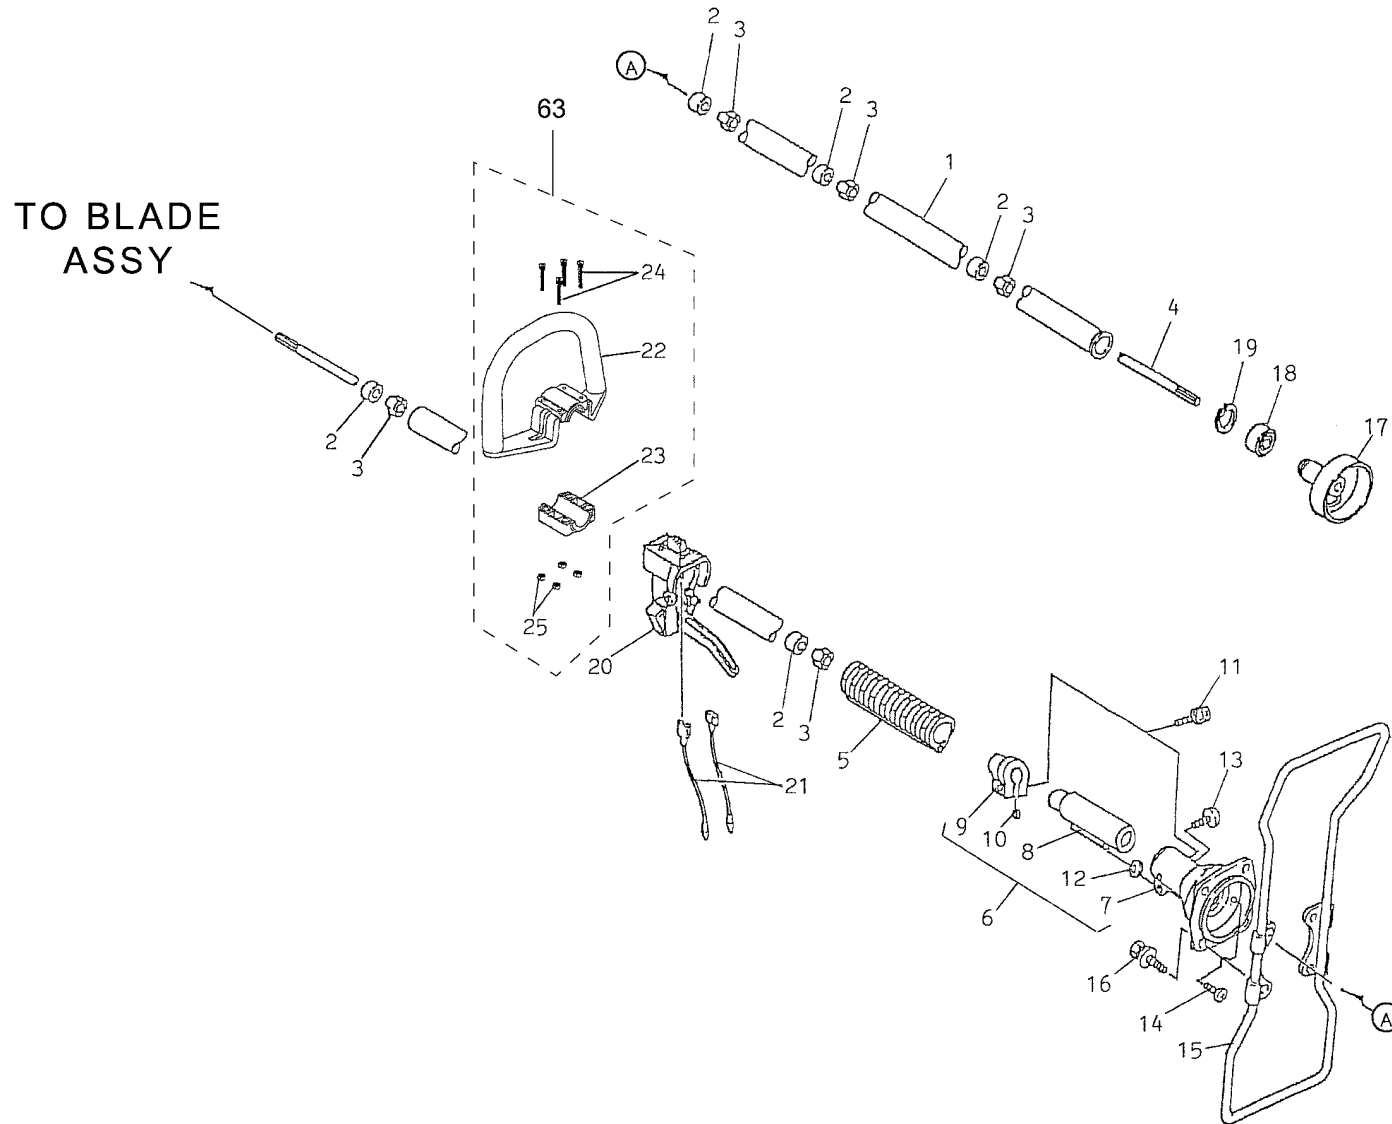

AHT2750V

TJ027E-HF70, -LF70, -MF70

BODY

AHT2750V

TJ027E-HF70, -LF70, -MF70

BODY

REF NO	PART NO	DESCRIPTION	QTY	NOTES
01	PW27501	DRIVE HOUSING ASSY (W/ BUSHINGS)	1	
04	PW27505	DRIVE SHAFT 1540	1	
05	PW24005A	GRIP-DRIVE HOUSING	1	
06	PW25006	CLUTCH CASE ASSY	1	
07	PW25007	CASE-CLUTCH	1	
08	PW25008	INNER CASE W/CUSHION	1	
09	PW25009	HOLDER-CASE CLUTCH	1	
10	PW25010	COLLAR-SMALL	1	
11	B05X30W	BOLT W/WASHERS 5X30	2	
12	PW25012	COLLAR-LARGE	1	
13	AH26040	SCREW-TAPPING 5X14	1	
14	S05X10	SCREW 5X10	2	
15	PW24008	STAND	1	
16	B06X20W	BOLT W/WASHERS 6X20	4	
17	PW25017	DRUM-CLUTCH	1	
18	PW24011	BEARING (6201-2RU)	1	
19	PW25019	RING-SNAP #12	1	
20	PW24015A	THROTTLE LEVER ASSY	1	
21	PW24016	WIRE-LEAD	2	
22	PW27507	LOOP HANDLE	1	
23	PW27508	BRACKET, LOOP HANDLE	1	
24	PW27509	SCREW, W/WASHERS, 5X35, BLACK	4	
25	PW27510	NUT 5, BLACK	4	
63	PW27506	LOOP HANDLE ASSY	1