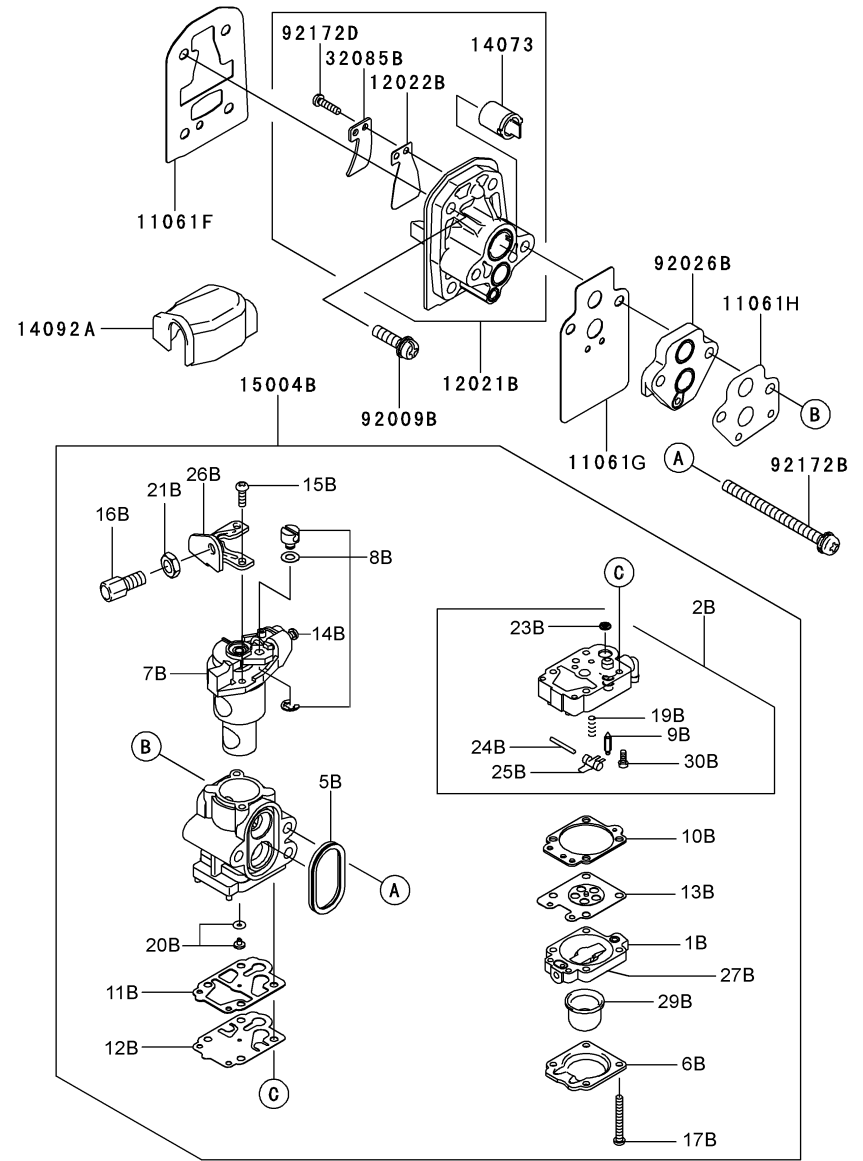

CARBURETOR (WALBRO WYA-234)

REF NO	TMC NO	DESCRIPTION	HF70	LF70	MF70
001B	TF22C01	BODY ASSY-AIR PURGE			1
002B	TH26C02Z	BODY ASSY-PUMP			1
005B	TH26C05Z	RING-O			1
006B	TF22C05	COVER-PRIMER PUMP			1
007B	TJ275C07VM	VALVE ASSY-THROTTLE			1
008B	TF22C07	SWIVEL ASSY			1
009B	TF22C08	VALVE-INLET NEEDLE			1
010B	TF22C10	GASKET-METERING DIAPHRAGM			1
011B	TEX54C11XA	GASKET-PUMP			1
012B	TF22C13	DIAPHRAGM-PUMP			1
013B	TJ27C13V	DIAPHRAGM ASSY-METERING			1
014B	TJ45C13V	SCREW-IDLE ADJUST			1
015B	TF22C19	SCREW-COLLAR THROTTLE			2
016B	TH26C16Z	SCREW-CABLE ADJUST			1
017B	TF22C18	SCREW-COVER			4
019B	TF22C21	SPRING-METERING LEVER			1
020B	TLE235C20V	JET-MAIN KIT (.360)			1
021B	TEX54C21XA	NUT-CABLE ADJUST			1
023B	TF22C23	SCREEN-FUEL INLET			1
024B	TF22C24	PIN-METERING LEVER			1
025B	TF22C26	LEVER-METERING			1
026B	TF22C27	BRACKET-CABLE			1
027B	TF22C28	VALVE-CHECK			1
029B	TF22C29	PRIMER-BULB			1
030B	TF22C20	SCREW-METERING LEVER PIN			1
11061F	TJ27107	GASKET,CYLINDER-INSULATOR			1
11061G	TJ27108	GASKET,CARBURETOR-INSULATOR			1
11061H	TJ27109	GASKET,CARBURETOR/SPACER			1
12021B	TJ27131	VALVE-ASSY-REED			1
12022B	TJ27111	VALVE-REED			1
14073	TJ27132	DUCT			1
14092A	THCVR	DUST COVER			1
15004B	TJ275C00-VM	CARBURETOR ASSY			1
32085B	TJ27112	STOPPER			1
92009B	TG25027-07	SCREW,5X20			4