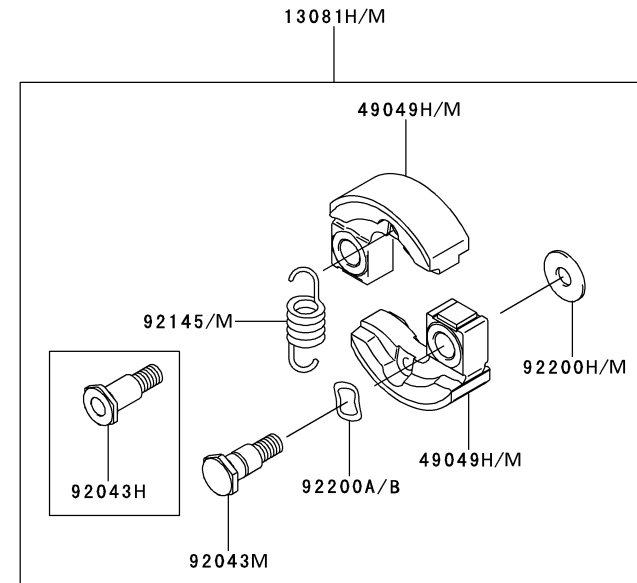

PTO EQUIPMENT

REF NO	TMC NO	DESCRIPTION	HF70	LF70	MF70
13081H	TJ27091	CLUTCH-ASSY	*	*	
13081M	TJ27091A	CLUTCH-ASSY	1	1	1
49049H	TJ27091-1	SHOE-CLUTCH	*	*	
49049M	TJ27091-1A	SHOE-CLUTCH	2	2	2
92043H	TJ27091-2	PIN	*	*	
92043M	TJ27091-2A	PIN	2	2	2
92145	TJ27091-3	SPRING	*	*	
92145M	TJ27091-3A	SPRING	1	1	1
92200A	TJ27091-4	WASHER,6X16X1	*	*	
92200B	TJ27091-4A	WASHER,6X16X1.0	2	2	2
92200H	TJ27091-5	WASHER	*	*	
92200M	TJ27091-5A	WASHER	2	2	2