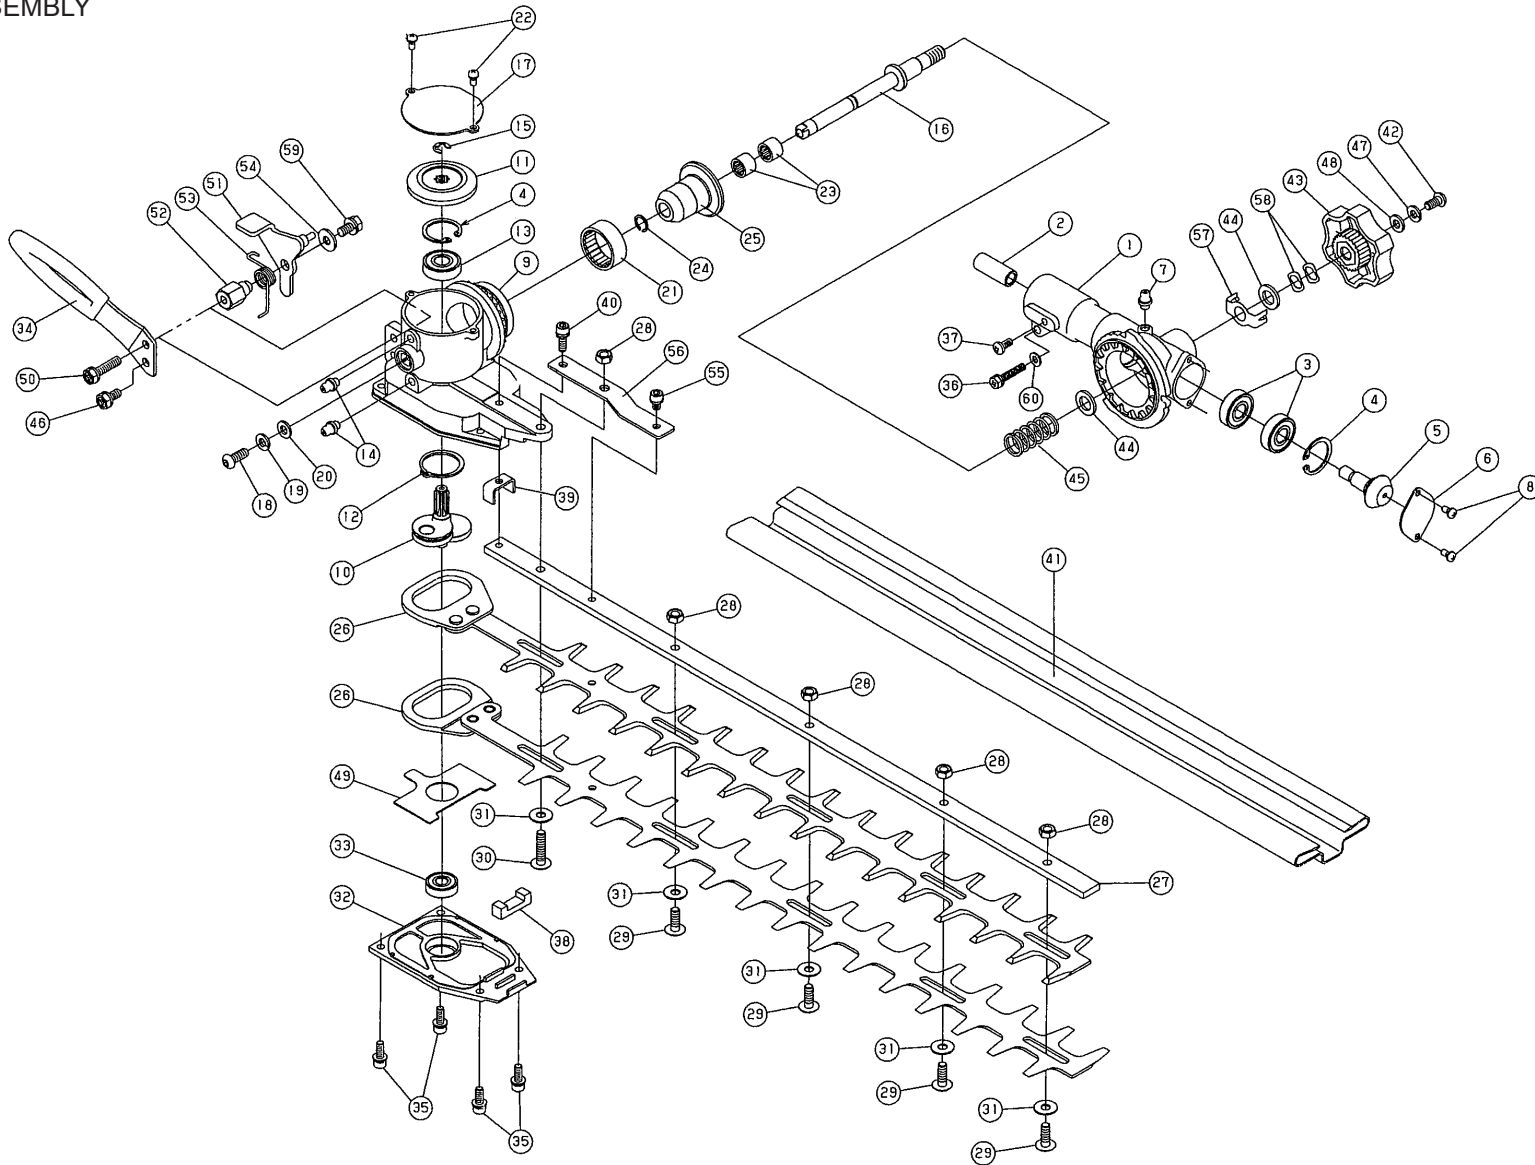

AHT2750V

BLADE ASSEMBLY

TJ027E-HF70, -LF70, -MF70

AHT2750V

TJ027E-HF70, -LF70, -MF70

BLADE ASSY

REF NO	PART NO	DESCRIPTION	QTY	NOTES
01	AH27001	CASE-JOINT	1	
02	AH26042	JOINT-7X7X0.25	1	
03	AH27003	BEARING-BALL, 6000ZZ	2	
04	AH26012	RING-SNAP #26	2	
05	AH27005	BEVEL GEAR 1.5-14	1	
06	AH27006	BLIND PLATE, C	1	
07	AH26017	NIPPLE-GREASE 6MM	1	
08	224B0408	SCREW 4X8	2	
09	AH27009	GEAR CASE	1	
10	AH27010	CAM SHAFT 28 46.85	1	
11	AH27011	BEVEL GEAR 1.5-32	1	
12	AH26026	SNAP RING, 28	1	
13	PW23003	BEARING (6000RU)	1	
14	AH26017	NIPPLE-GREASE 6MM	2	
15	PW24015-14	E-RING	1	
16	AH27016	SHAFT	1	
17	AH27017	BLIND PLATE-B	1	
18	AH27018	BUTTON SCREW, 6x16	1	
19	SW006	WASHER-SPRING 6MM	1	
20	FW006	WASHER 6MM	1	
21	AH27021	NEEDLE ROLLER BEARING L	1	
22	224B0408	SCREW 4X8	2	
23	AH27023	NEEDLE ROLLER BEARING S	2	
24	AH27024	SNAP RING, 10	1	
25	AH27025	BEVEL GEAR 1.5-14X27	1	
26	AHT-270	BLADE	2	
27	AH27027	BAR-BLADE	1	
28	AH26022	U-NUT 6MM	5	
29	AH26032	SCREW-BLADE 17	4	
30	AH27030	SCREW-BLADE 26	1	

BLADE ASSY

REF NO	PART NO	DESCRIPTION	QTY	NOTES
31	AH26030	WASHER-SLIDE	5	
32	AH27032	COVER	1	
33	AH26018	BEARING-BALL 608UU	1	
34	AH27034	HANDLE 30B	1	
35	AH27035	SOCKET SCREW, 5x14	4	
36	B05X25W	BOLT W/WASHERS 5X25	1	
37	AH27036	SCREW, 5x12	1	
38	AH27037	GREASE KEEPER	1	
39	AH27038	PLATE-GUIDE	1	
40	AH27039	SOCKET SCREW, 5x16	1	
41	AH26048	COVER-BLADE	1	
42	AH27041	BUTTON SCREW, 6x12	1	
43	AH27042	GRIP	1	
44	AH27043	WASHER-SMALL, 10	2	
45	AH27044	SPRING 1.6x16. 5X37. 5	1	
46	186B0612	BOLT 6X12 W/WASHER	1	
47	SW006	WASHER-SPRING 6MM	1	
48	AH27047	WASHER, 6	1	
49	AH27048	PLATE	1	
50	B06X20W	BOLT W/WASHERS 6X20	1	
51	AH27050	LEVER	1	
52	AH27051	BUSH L	1	
53	AH27052	SPRING 1.6x10.8	1	
54	AH27053	WASHER 6x1.6	1	
55	AH27054	SOCKET SCREW 5x8	1	
56	AH27055	PLATE-SUPPORT	1	
57	AH27056	SPRING-PLATE	1	
58	AH27057	SPRING-WAVE, 10	2	
59	AH27058	BOLT W/WASHER, 6x16	1	
60	SFW005	WASHER 5MM	1