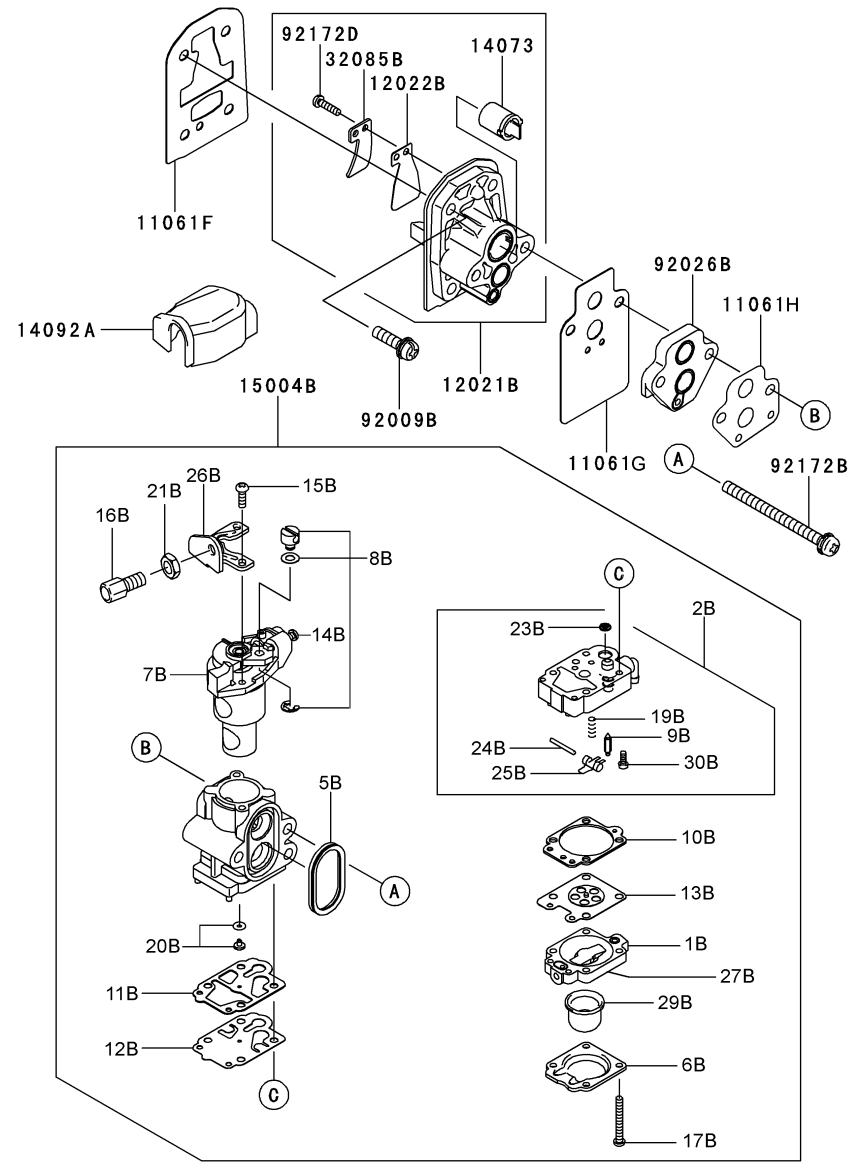

AHT2750V

TJ027E-HF70, -LF70, -MF70

CARBURETOR (WALBRO WYA-234)

REF NO	TMC NO	DESCRIPTION	HF70	LF70	MF70
92026B	TJ27133	SPACER			1
92172B	TJ27114	SCREW,5X65			2
92172D	TJ27113	SCREW,3X12			1
CRK	TJ27V-CRK	CRK			AR