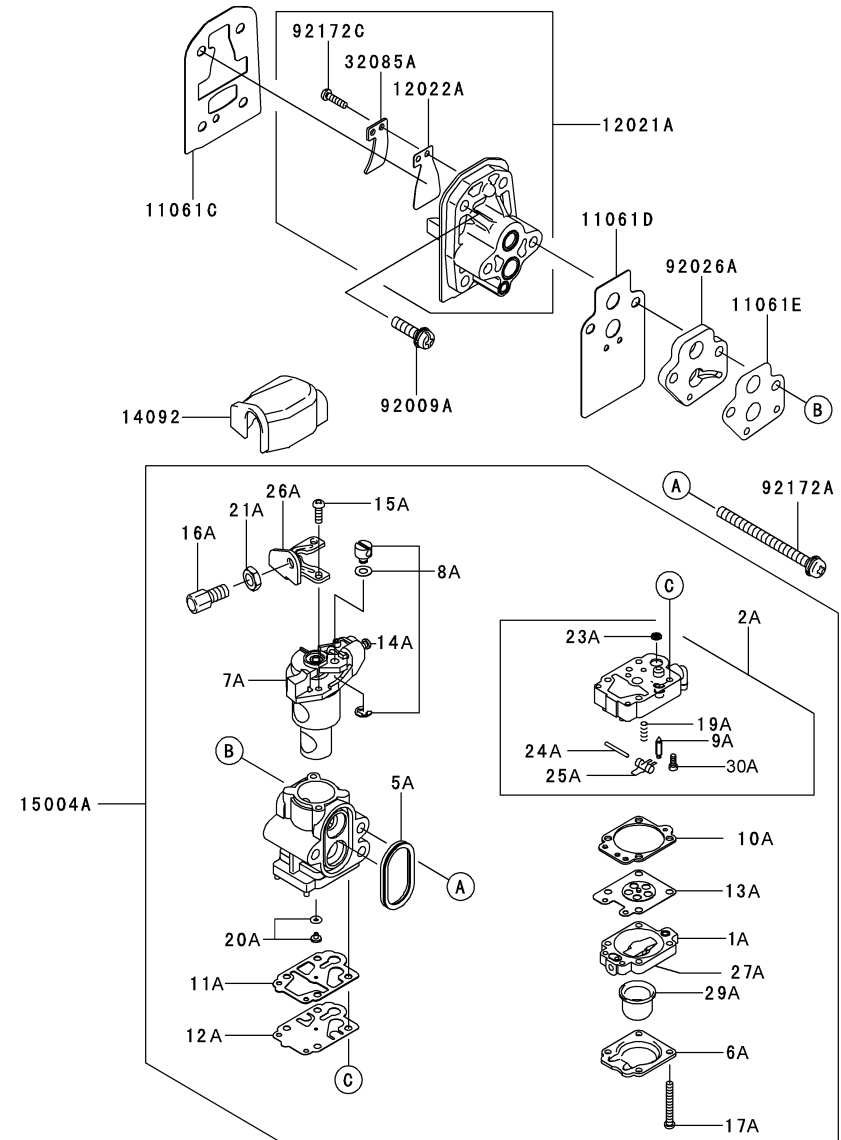

CARBURETOR (WALBRO WYA-146)

REF NO	TMC NO	DESCRIPTION	HF70	LF70	MF70
001A	TF22C01	BODY ASSY-AIR PURGE		1	
002A	TH26C02Z	BODY ASSY-PUMP		1	
005A	TH26C05Z	RING-O		1	
006A	TF22C05	COVER-PRIMER PUMP		1	
007A	TJ35C07V	VALVE ASSY-THROTTLE		1	
008A	TF22C07	SWIVEL ASSY		1	
009A	TF22C08	VALVE-INLET NEEDLE		1	
010A	TF22C10	GASKET-METERING DIAPHRAGM		1	
011A	TEX54C11XA	GASKET-PUMP		1	
012A	TF22C13	DIAPHRAGM-PUMP		1	
013A	TJ27C13V	DIAPHRAGM ASSY-METERING		1	
014A	TJ45C13V	SCREW-IDLE ADJUST		1	
015A	TF22C19	SCREW-COLLAR THROTTLE		2	
016A	TH26C16Z	SCREW-CABLE ADJUST		1	
017A	TF22C18	SCREW-COVER		4	
019A	TF22C21	SPRING-METERING LEVER		1	
020A	TJ275C20V	JET-MAIN KIT (.365)		1	
021A	TEX54C21XA	NUT-CABLE ADJUST		1	
023A	TF22C23	SCREEN-FUEL INLET		1	
024A	TF22C24	PIN-METERING LEVER		1	
025A	TF22C26	LEVER-METERING		1	
026A	TF22C27	BRACKET-CABLE		1	
027A	TF22C28	VALVE-CHECK		1	
029A	TF22C29	PRIMER-BULB		1	
030A	TF22C20	SCREW-METERING LEVER PIN		1	
11061C	TJ27107	GASKET,CYLINDER-INSULATOR		1	
11061D	TJ27108	GASKET,CARBURETOR-INSULATOR		1	
11061E	TJ27109	GASKET,CARBURETOR/SPACER		1	
12021A	TJ27110	VALVE-ASSY-REED		1	
12022A	TJ27111	VALVE-REED		1	
14092	THCVR	DUST COVER		1	
15004A	TJ275C00-VK	CARBURETOR ASSY		1	
32085A	TJ27112	STOPPER		1	
92009A	TG25027-07	SCREW,5X20		4	
92026A	TJ27081	SPACER		1	