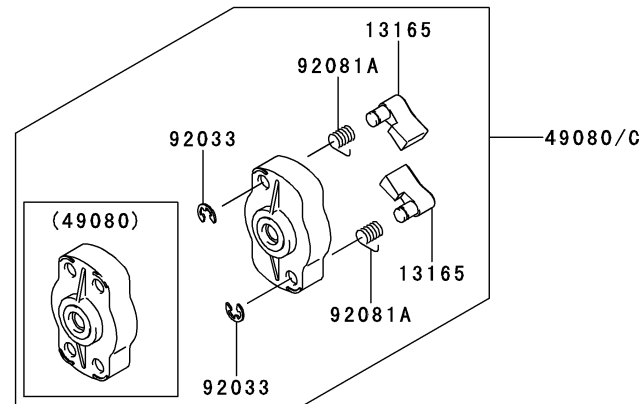

PTO EQUIPMENT

REF NO	TMC NO	DESCRIPTION	HF70	LF70	MF70
13081H	TJ27091	CLUTCH-ASSY	*	*	
13081M	TJ27091A	CLUTCH-ASSY	1	1	1
49049H	TJ27091-1	SHOE-CLUTCH	*	*	
49049M	TJ27091-1A	SHOE-CLUTCH	2	2	2
92043H	TJ27091-2	PIN	*	*	
92043M	TJ27091-2A	PIN	2	2	2
92145	TJ27091-3	SPRING	*	*	
92145M	TJ27091-3A	SPRING	1	1	1
92200A	TJ27091-4	WASHER,6X16X1	*	*	
92200B	TJ27091-4A	WASHER,6X16X1.0	2	2	2
92200H	TJ27091-5	WASHER	*	*	
92200M	TJ27091-5A	WASHER	2	2	2

AHT2750V

TJ027E-HF70, -LF70, -MF70

STARTER

REF NO	TMC NO	DESCRIPTION	HF70	LF70	MF70
13165	TJ27042-1	PAWL	2	2	2
13169	TD18080-07	PLATE,RECOIL STARTER	1	1	1
32099	TJ27042-2	CASE,RECOIL STARTER	1	1	1
46075	TJ27042-3	GRIP,STARTER-RECOIL	1	1	1
49060	TJ27042-4	CAM	1	1	1
49080	TJ27042-5	PULLEY-STARTING	1		
49080C	TJ27125-5	PULLEY-STARTING		1	1
49088	TJ27042	STARTER-RECOIL	1		
49088A	TJ27125	STARTER-RECOIL		1	1
59101	TJ27042-6	REEL,STARTER-RECOIL	1		
59101A	TJ27125-6	REEL,STARTER-RECOIL		1	1
59106	TJ27042-7	ROPE,3X700	1		
59106A	TJ27125-7	ROPE,3X850		1	1
92033	TD18084	RING-SNAP	2	2	2
92081	TD18080-04	SPRING,RECOIL	1		
92145	TJ27125-8	SPRING,RECOIL		1	1
92145A	TJ27042-8	SPRING,RECOIL	1	1	1
92081A	TD18083	SPRING	2	2	2
92172	TH23058	SCREW,4X14	4	4	4
92172A	TJ27042-9	SCREW	1	1	1