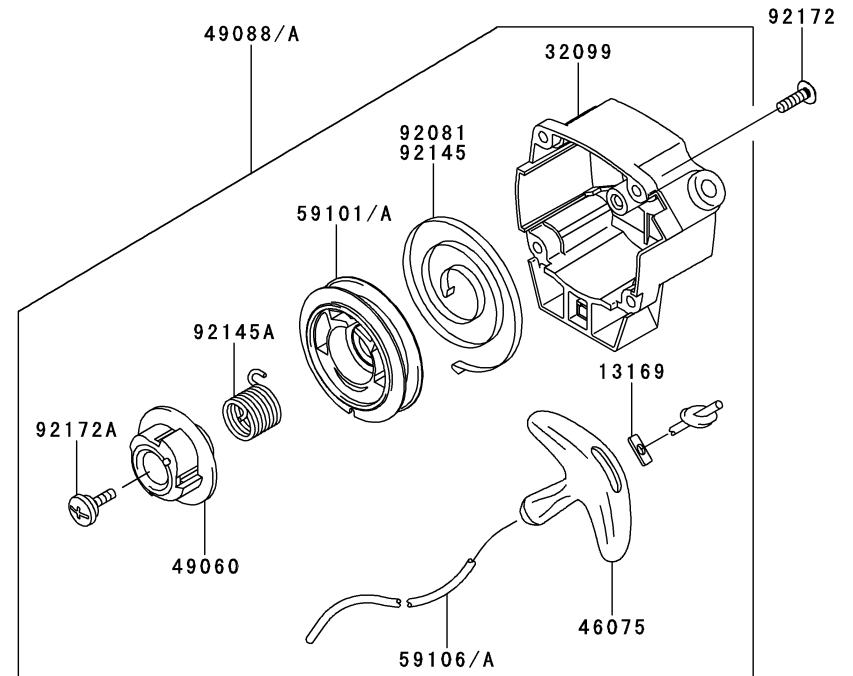

AHT2750V

TJ027E-HF70, -LF70, -MF70

STARTER

REF NO	TMC NO	DESCRIPTION	HF70	LF70	MF70
13165	TJ27042-1	PAWL	2	2	2
13169	TD18080-07	PLATE,RECOIL STARTER	1	1	1
32099	TJ27042-2	CASE,RECOIL STARTER	1	1	1
46075	TJ27042-3	GRIP,STARTER-RECOIL	1	1	1
49060	TJ27042-4	CAM	1	1	1
49080	TJ27042-5	PULLEY-STARTING	1		
49080C	TJ27125-5	PULLEY-STARTING		1	1
49088	TJ27042	STARTER-RECOIL	1		
49088A	TJ27125	STARTER-RECOIL		1	1
59101	TJ27042-6	REEL,STARTER-RECOIL	1		
59101A	TJ27125-6	REEL,STARTER-RECOIL		1	1
59106	TJ27042-7	ROPE,3X700	1		
59106A	TJ27125-7	ROPE,3X850		1	1
92033	TD18084	RING-SNAP	2	2	2
92081	TD18080-04	SPRING,RECOIL	1		
92145	TJ27125-8	SPRING,RECOIL		1	1
92145A	TJ27042-8	SPRING,RECOIL	1	1	1
92081A	TD18083	SPRING	2	2	2
92172	TH23058	SCREW,4X14	4	4	4
92172A	TJ27042-9	SCREW	1	1	1