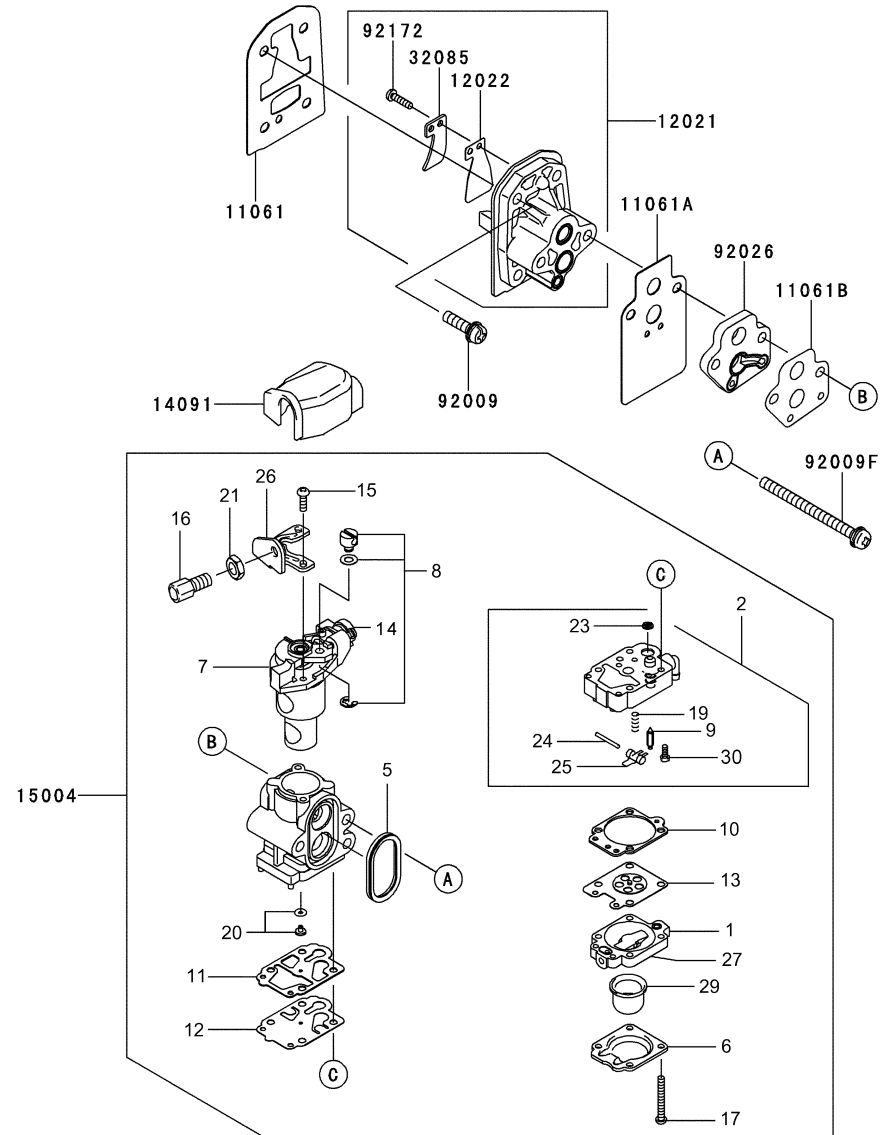

AHT2750V

TJ027E-HF70, -LF70, -MF70

CARBURETOR (WALBRO WYA-141)

REF NO	TMC NO	DESCRIPTION	HF70	LF70	MF70
001	TF22C01	BODY ASSY-AIR PURGE	1		
002	TH26C02Z	BODY ASSY-PUMP	1		
005	TH26C05Z	RING-O	1		
006	TF22C05	COVER-PRIMER PUMP	1		
007	TJ35C07V	VALVE ASSY-THROTTLE	1		
008	TF22C07	SWIVEL ASSY	1		
009	TF22C08	VALVE-INLET NEEDLE	1		
010	TF22C10	GASKET-METERING DIAPHRAGM	1		
011	TEX54C11XA	GASKET-PUMP	1		
012	TF22C13	DIAPHRAGM-PUMP	1		
013	TJ27C13V	DIAPHRAGM ASSY-METERING	1		
014	TJ45C13V	SCREW-IDLE ADJUST	1		
015	TF22C19	SCREW-COLLAR THROTTLE	2		
016	TH26C16Z	SCREW-CABLE ADJUST	1		
017	TF22C18	SCREW-COVER	4		
019	TF22C21	SPRING-METERING LEVER	1		
020	TJ275C20V	JET-MAIN KIT (.365)	1		
021	TEX54C21XA	NUT-CABLE ADJUST	1		
023	TF22C23	SCREEN-FUEL INLET	1		
024	TF22C24	PIN-METERING LEVER	1		
025	TF22C26	LEVER-METERING	1		
026	TF22C27	BRACKET-CABLE	1		
027	TF22C28	VALVE-CHECK	1		
029	TF22C29	PRIMER-BULB	1		
030	TF22C20	SCREW-METERING LEVER PIN	1		
11061	TJ27025	GASKET,CYLINDER-INSULATOR	1		
11061A	TJ27026	GASKET,CARBURETOR-INSULATOR	1		
11061B	TJ27080	GASKET,CARBURETOR/SPACER	1		
12021	TJ27027	VALVE-ASSY-REED	1		
12022	TJ27028	VALVE-REED	1		
14091	THCVR	DUST COVER	1		
15004	TJ275C00-V	CARBURETOR ASSY	1		
32085	TJ27029	STOPPER	1		
92009	TG25027-07	SCREW,5X20	4		
92009F	TH23026	SCREW,5X65	2		