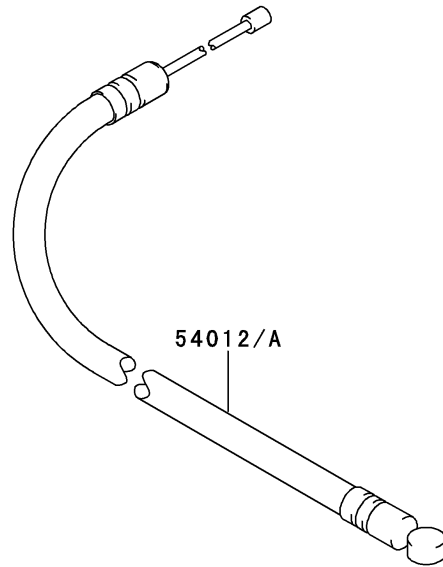

AHT2750V

TJ027E-HF70, -LF70, -MF70

CONTROL EQUIPMENT

REF NO	TMC NO	DESCRIPTION	HF70	LF70	MF70
54012	TH23020	CABLE-THROTTLE	1		
54012A	TJ27115	CABLE-THROTTLE		1	1

COOLING EQUIPMENT

REF NO	TMC NO	DESCRIPTION	HF70	LF70	MF70
233	233AA0516	SCREW-PAN-WP+,5X16	4		
39156	TJ27014	PAD	1		
39156A	TJ27068	PAD	1		
39156B	TJ27116	PAD		1	1
39156C	TJ27120	PAD		2	2
49089	TJ27015	SHROUD-ENGINE	1		
49089A	TJ27118	SHROUD-ENGINE		1	1
59066	TJ27119	HOUSING-FAN		*	
59066A	TJ27069	HOUSING-FAN	1		
59066B	TJ27119A	HOUSING-FAN		1	1
92172	TJ27017	SCREW,4X10	2	2	2
92172A	TJ27121	SCREW,5X16		4	4