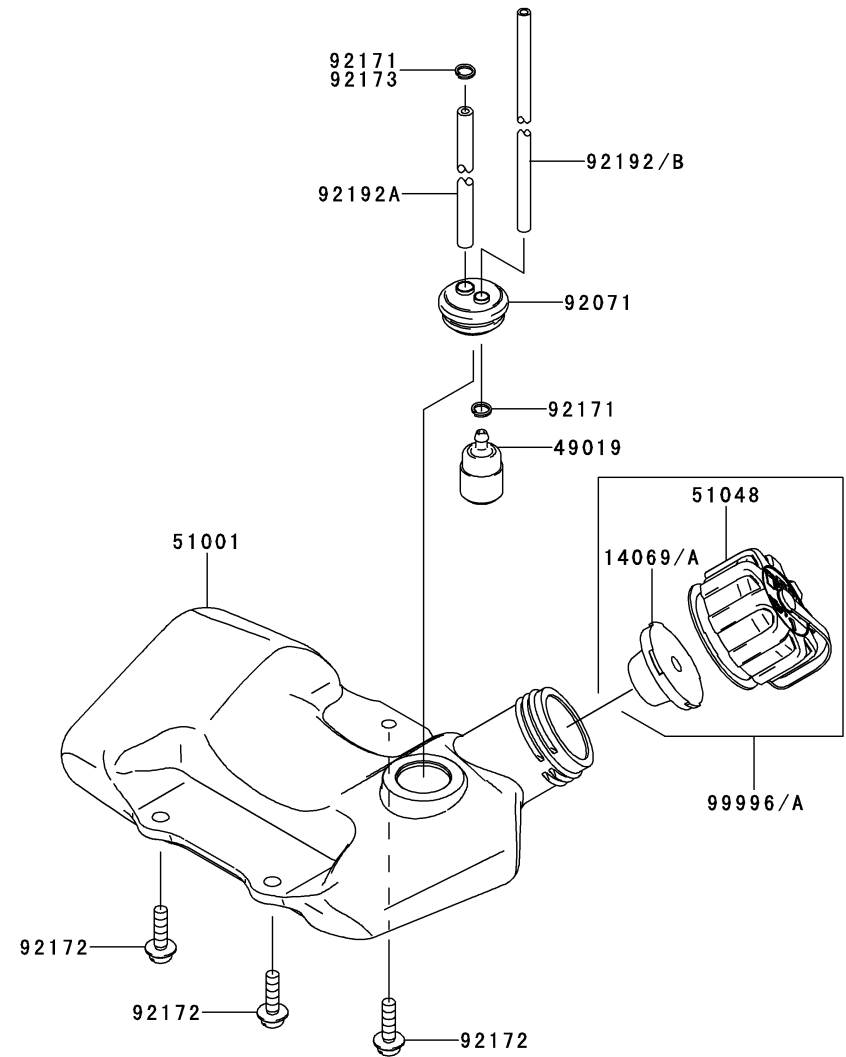

AHT2750V

TJ027E-HF70, -LF70, -MF70

FUEL TANK/FUEL VALVE

REF NO	TMC NO	DESCRIPTION	HF70	LF70	MF70
14069	TH34065	BREATHER	*		
14069A	TH34065A	BREATHER	1	1	1
49019	TJ27043	FILTER-FUEL	1	1	1
51001	TJ27039	TANK-COMP-FUEL	1	1	1
51048	TH34064	CAP-ASSY-TANK	1	1	1
92071	TG34042	GROMMET,FUEL TANK	1	1	1
92171	TK65043	CLAMP	2	1	1
92172	TJ27090	SCREW,5X18	3	3	3
92173	TJ27124	CLAMP		1	1
92192	TJ27040	TUBE,3X5X174	1		
92192A	TJ27041	TUBE,3X6X80	1	1	1
92192B	TJ27130	TUBE,3X5X174		1	1
99996	99996-6089	CAP-TANK & BREATHER,ASSY	*		
99996A	99996-6101	KIT,CAP-TANK & BREATHER	1	1	1