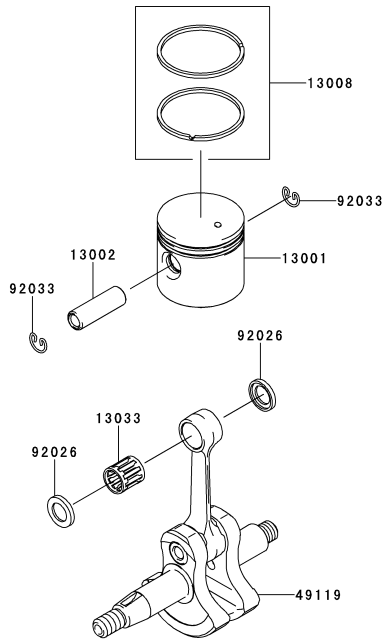

AHT2750V

TJ027E-HF70, -LF70, -MF70

PISTON/CRANKSHAFT

REF NO	TMC NO	DESCRIPTION	HF70	LF70	MF70
13001	TJ27062	PISTON-ENGINE	1	1	1
13002	TJ27063	PIN-PISTON	1	1	1
13008	TJ27064	RING-SET-PISTON	1	1	1
13033	TJ27011	BEARING-SMALL END	1	1	1
49119	TJ27065	CRANKSHAFT-ASSY	1	1	1
92026	TJ27066	SPACER	2	2	2
92033	TJ27067	RING-SNAP	2	2	2